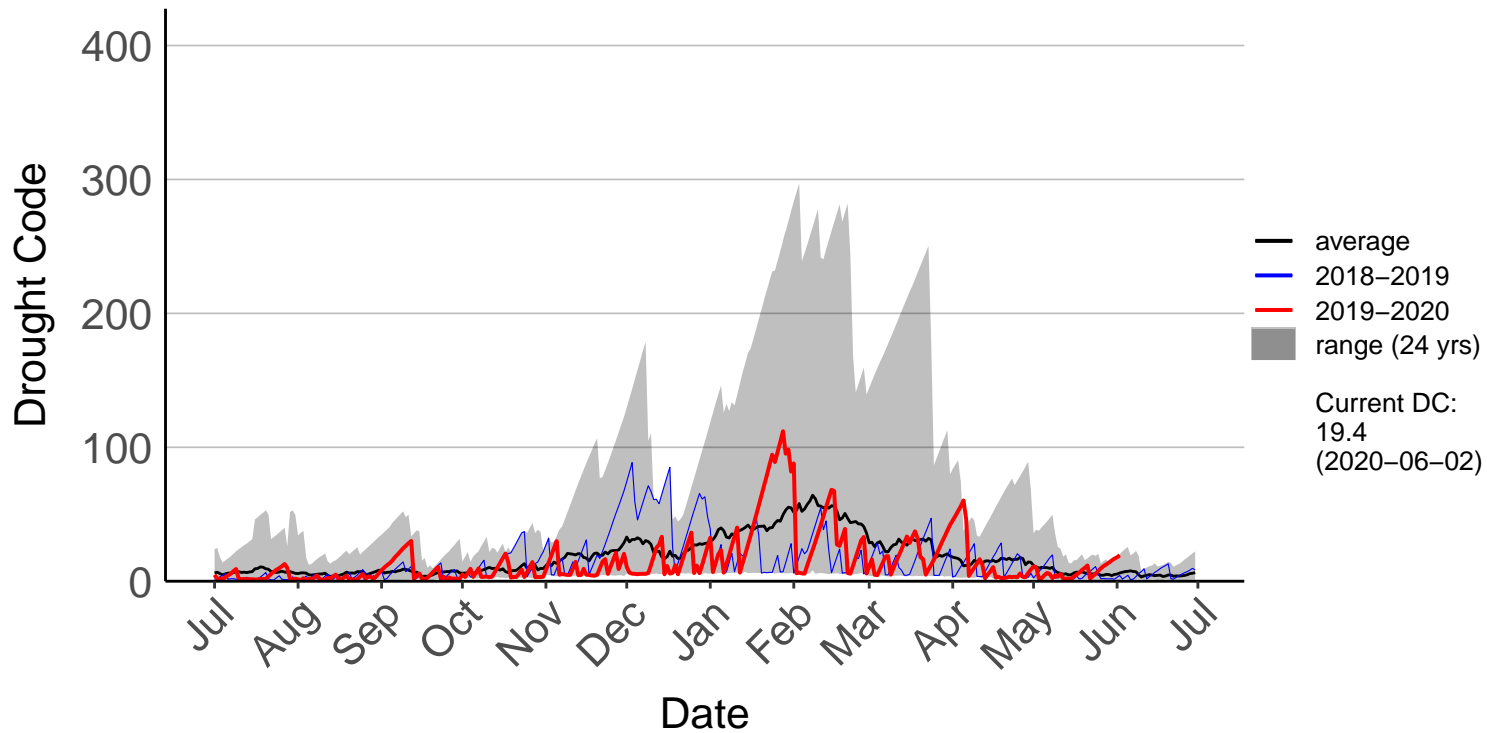

Charleston Raws (Jul 2017 to Jun 2020)

Haast Junction Raws (Oct 2017 to Jun 2020)

Haast SYNOP (Jul 1996 to Jun 2020)

Hokitika Raws (Jul 2017 to Jun 2020)

Hokitika SYNOP (Jul 1996 to Jun 2020)

Karamea Raws (Oct 2017 to Jun 2020)

Lake Brunner Raws (Oct 2017 to Jun 2020)

Maruia Raws (Oct 2017 to Jun 2020)

Nelson Creek Raws (Dec 1999 to Jun 2020)

Reefton Ews (Feb 1998 to Jun 2020)

Westport Aero Aws (Jul 1996 to Jun 2020)