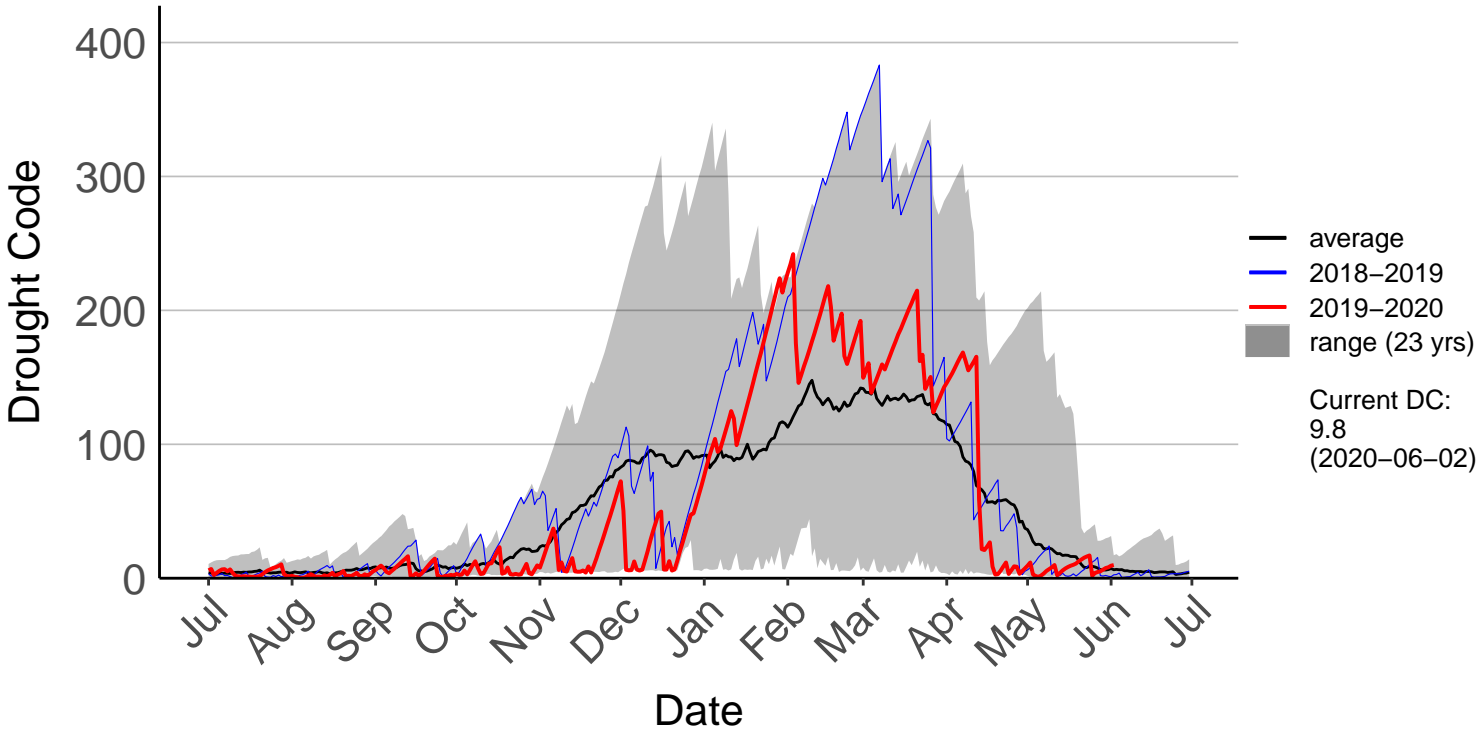

Charleston Raws (Jul 2017 to Jun 2020)

Haast Junction Raws (Oct 2017 to Jun 2020)

Haast SYNOP (Jul 1996 to Jun 2020)

Hokitika Raws (Jul 2017 to Jun 2020)

Hokitika SYNOP (Jul 1996 to Jun 2020)

Karamea Raws (Oct 2017 to Jun 2020)

Lake Brunner Raws (Oct 2017 to Jun 2020)

Maruia Raws (Oct 2017 to Jun 2020)

Nelson Creek Raws (Dec 1999 to Jun 2020)

Reefton Ews (Feb 1998 to Jun 2020)

Westport Aero Aws (Jul 1996 to Jun 2020)