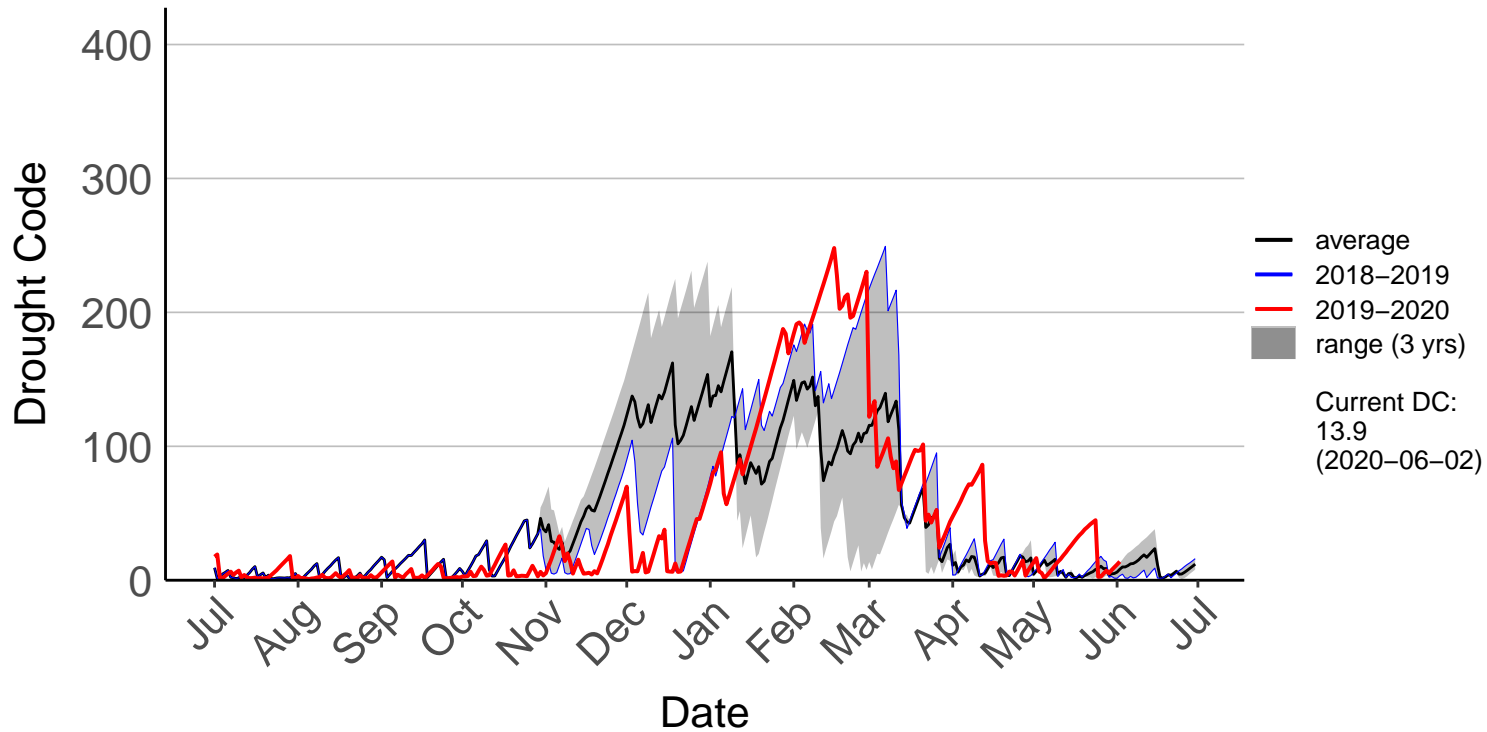

Charleston Raws (Jul 2017 to Jun 2020)

Haast Junction Raws (Oct 2017 to Jun 2020)

Haast SYNOP (Jul 1996 to Jun 2020)

Hokitika Raws (Jul 2017 to Jun 2020)

Hokitika SYNOP (Jul 1996 to Jun 2020)

Karamea Raws (Oct 2017 to Jun 2020)

Lake Brunner Raws (Oct 2017 to Jun 2020)

Maruia Raws (Oct 2017 to Jun 2020)

Nelson Creek Raws (Dec 1999 to Jun 2020)

Reefton Ews (Feb 1998 to Jun 2020)

Westport Aero Aws (Jul 1996 to Jun 2020)