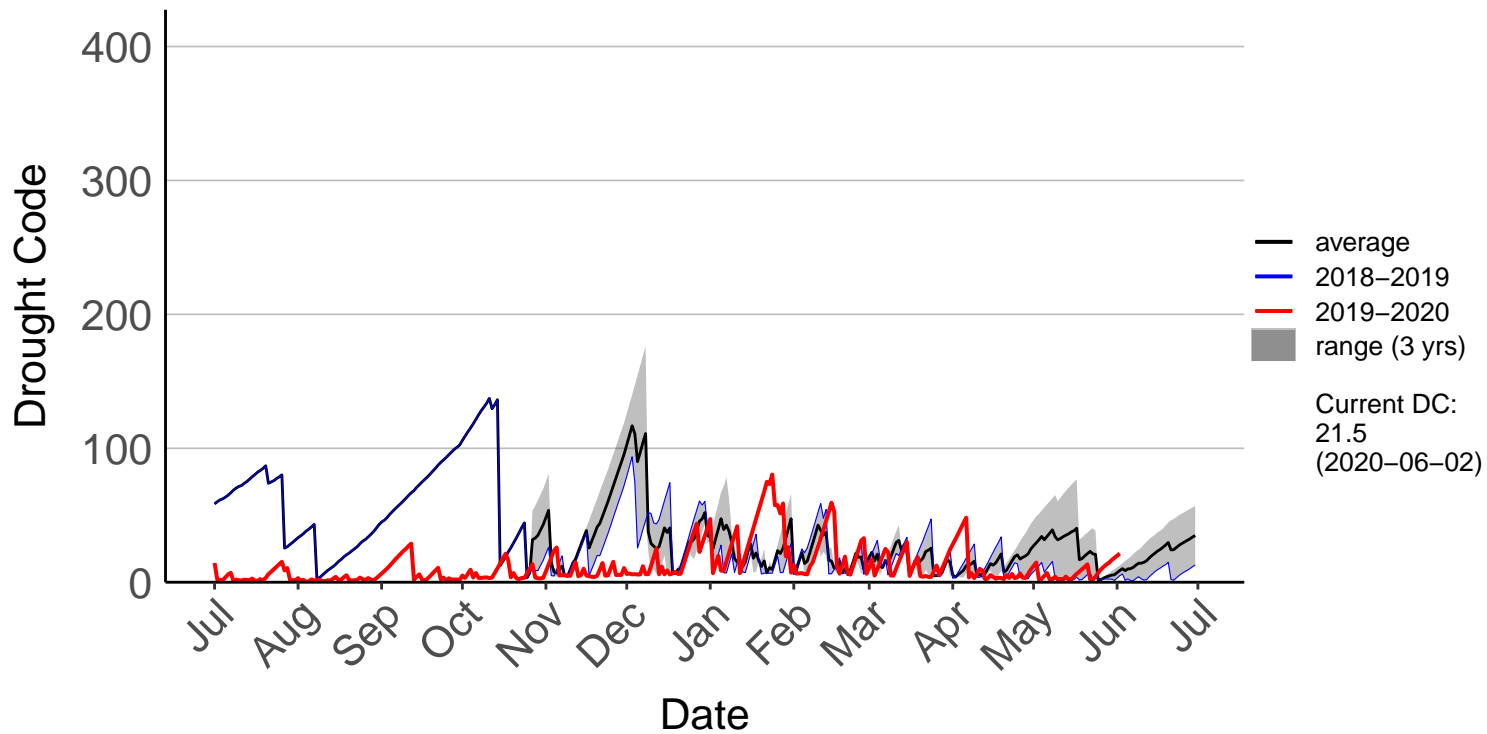

Charleston Raws (Jul 2017 to Jun 2020)

Haast Junction Raws (Oct 2017 to Jun 2020)

Haast SYNOP (Jul 1996 to Jun 2020)

Hokitika Raws (Jul 2017 to Jun 2020)

Hokitika SYNOP (Jul 1996 to Jun 2020)

Karamea Raws (Oct 2017 to Jun 2020)

Lake Brunner Raws (Oct 2017 to Jun 2020)

Maruia Raws (Oct 2017 to Jun 2020)

Nelson Creek Raws (Dec 1999 to Jun 2020)

Reefton Ews (Feb 1998 to Jun 2020)

Westport Aero Aws (Jul 1996 to Jun 2020)