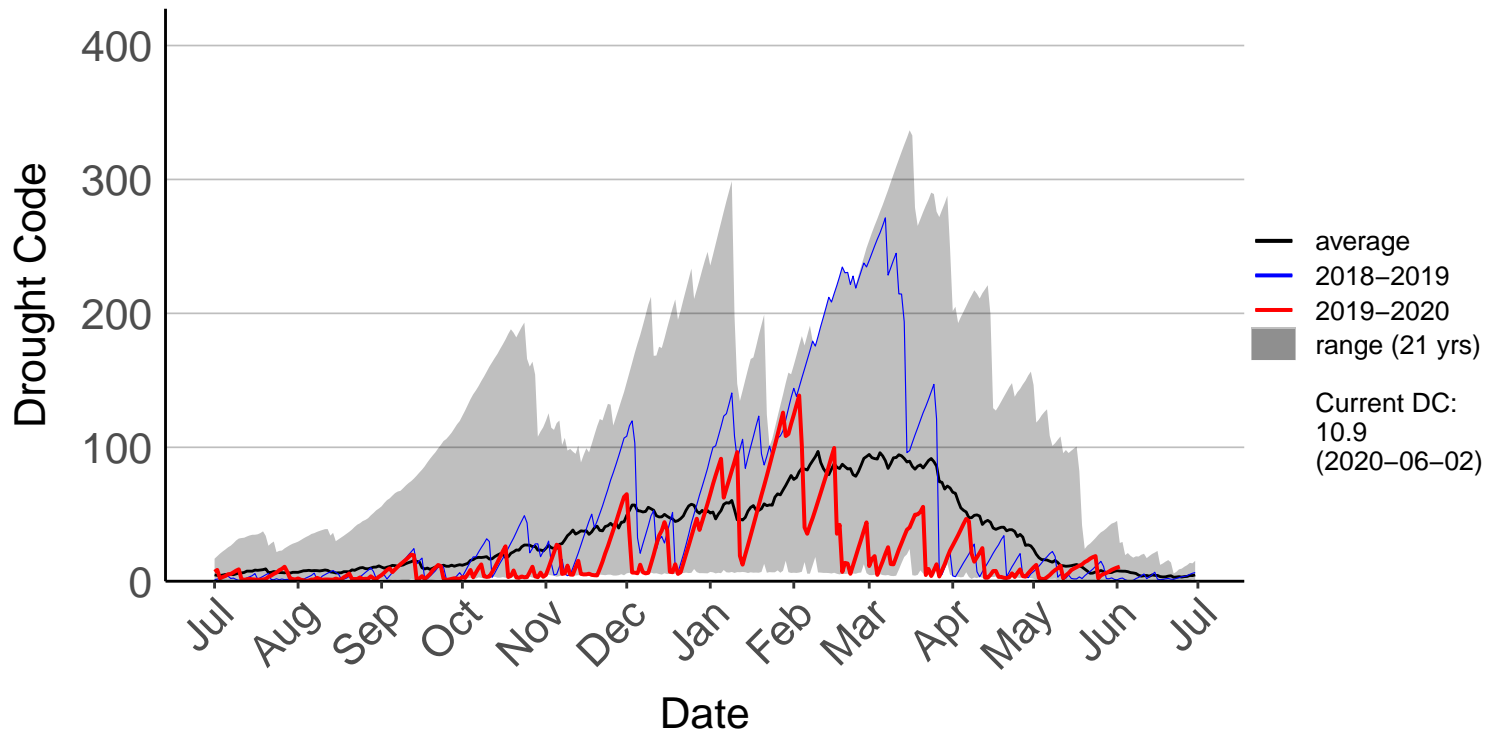

Charleston Raws (Jul 2017 to Jun 2020)

Haast Junction Raws (Oct 2017 to Jun 2020)

Haast SYNOP (Jul 1996 to Jun 2020)

Hokitika Raws (Jul 2017 to Jun 2020)

Hokitika SYNOP (Jul 1996 to Jun 2020)

Karamea Raws (Oct 2017 to Jun 2020)

Lake Brunner Raws (Oct 2017 to Jun 2020)

Maruia Raws (Oct 2017 to Jun 2020)

Nelson Creek Raws (Dec 1999 to Jun 2020)

Reefton Ews (Feb 1998 to Jun 2020)

Westport Aero Aws (Jul 1996 to Jun 2020)