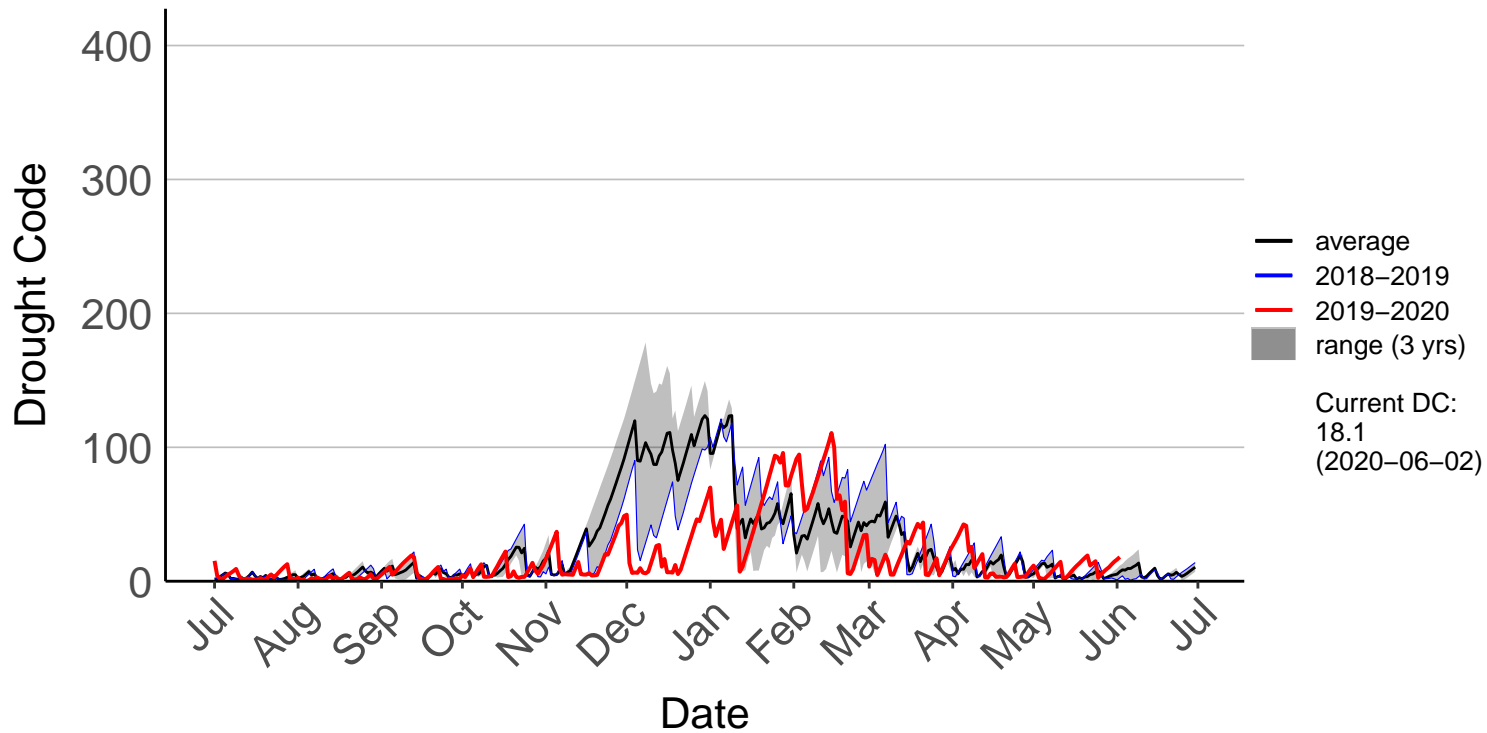

Charleston Raws (Jul 2017 to Jun 2020)

Haast Junction Raws (Oct 2017 to Jun 2020)

Haast SYNOP (Jul 1996 to Jun 2020)

Hokitika Raws (Jul 2017 to Jun 2020)

Hokitika SYNOP (Jul 1996 to Jun 2020)

Karamea Raws (Oct 2017 to Jun 2020)

Lake Brunner Raws (Oct 2017 to Jun 2020)

Maruia Raws (Oct 2017 to Jun 2020)

Nelson Creek Raws (Dec 1999 to Jun 2020)

Reefton Ews (Feb 1998 to Jun 2020)

Westport Aero Aws (Jul 1996 to Jun 2020)