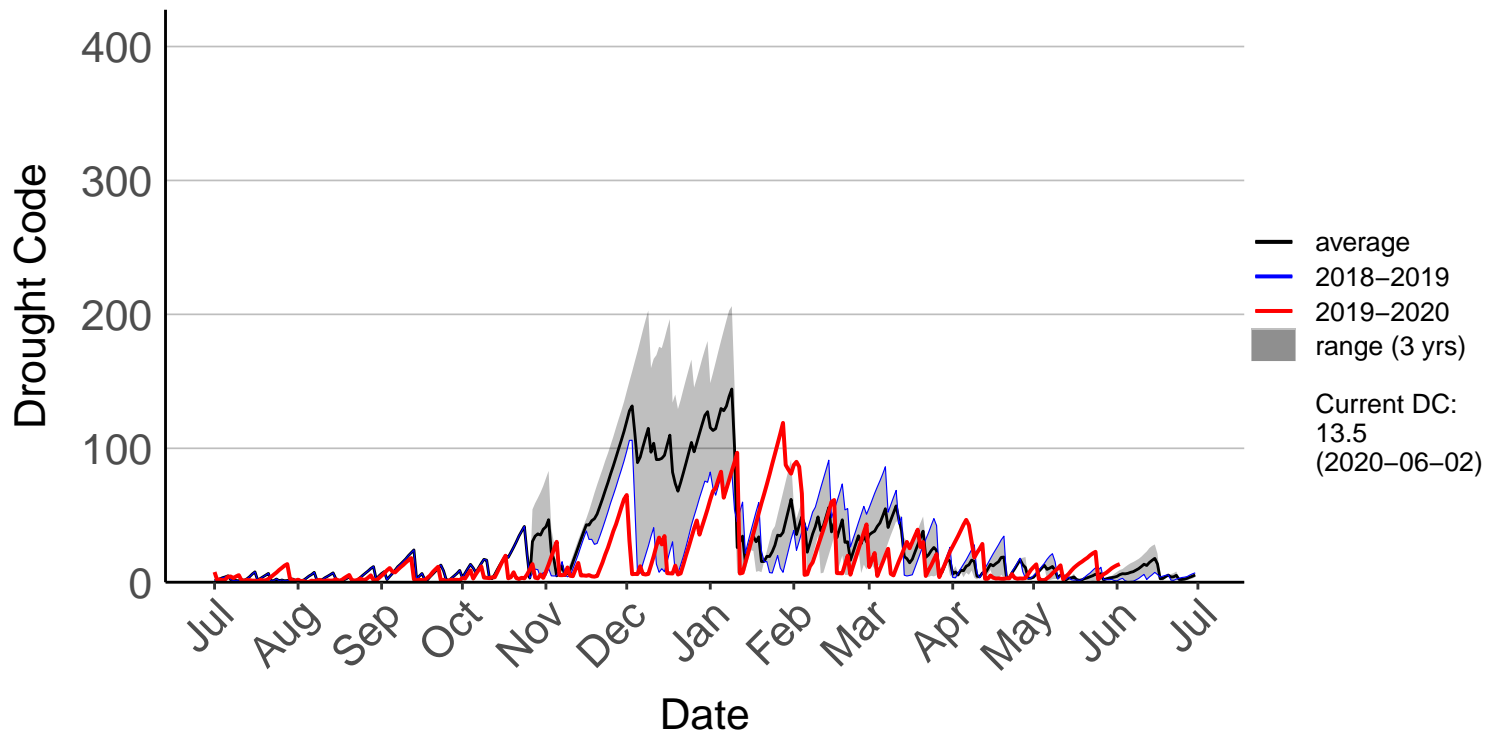

Charleston Raws (Jul 2017 to Jun 2020)

Haast Junction Raws (Oct 2017 to Jun 2020)

Haast SYNOP (Jul 1996 to Jun 2020)

Hokitika Raws (Jul 2017 to Jun 2020)

Hokitika SYNOP (Jul 1996 to Jun 2020)

Karamea Raws (Oct 2017 to Jun 2020)

Lake Brunner Raws (Oct 2017 to Jun 2020)

Maruia Raws (Oct 2017 to Jun 2020)

Nelson Creek Raws (Dec 1999 to Jun 2020)

Reefton Ews (Feb 1998 to Jun 2020)

Westport Aero Aws (Jul 1996 to Jun 2020)