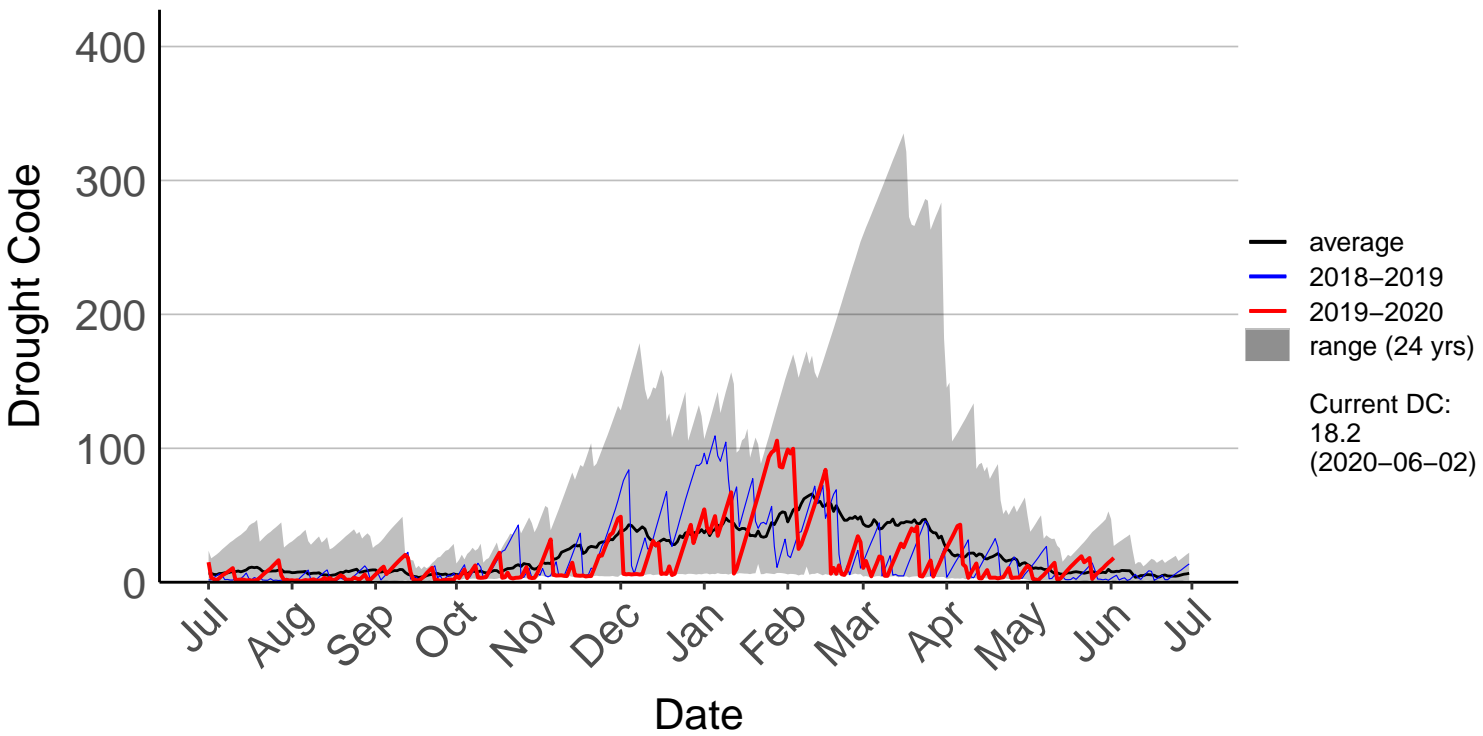

Charleston Raws (Jul 2017 to Jun 2020)

Haast Junction Raws (Oct 2017 to Jun 2020)

Haast SYNOP (Jul 1996 to Jun 2020)

Hokitika Raws (Jul 2017 to Jun 2020)

Hokitika SYNOP (Jul 1996 to Jun 2020)

Karamea Raws (Oct 2017 to Jun 2020)

Lake Brunner Raws (Oct 2017 to Jun 2020)

Maruia Raws (Oct 2017 to Jun 2020)

Nelson Creek Raws (Dec 1999 to Jun 2020)

Reefton Ews (Feb 1998 to Jun 2020)

Westport Aero Aws (Jul 1996 to Jun 2020)