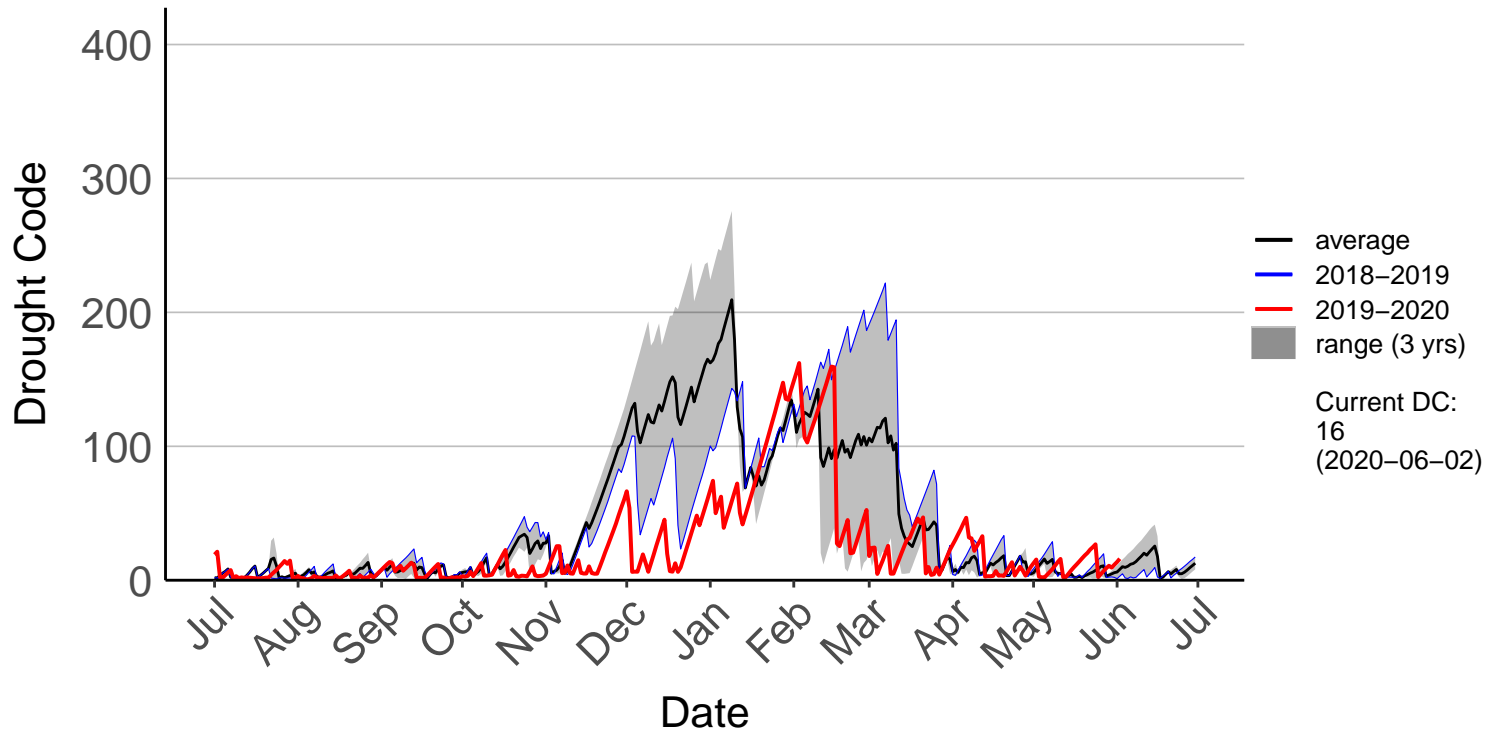

Charleston Raws (Jul 2017 to Jun 2020)

Haast Junction Raws (Oct 2017 to Jun 2020)

Haast SYNOP (Jul 1996 to Jun 2020)

Hokitika Raws (Jul 2017 to Jun 2020)

Hokitika SYNOP (Jul 1996 to Jun 2020)

Karamea Raws (Oct 2017 to Jun 2020)

Lake Brunner Raws (Oct 2017 to Jun 2020)

Maruia Raws (Oct 2017 to Jun 2020)

Nelson Creek Raws (Dec 1999 to Jun 2020)

Reefton Ews (Feb 1998 to Jun 2020)

Westport Aero Aws (Jul 1996 to Jun 2020)