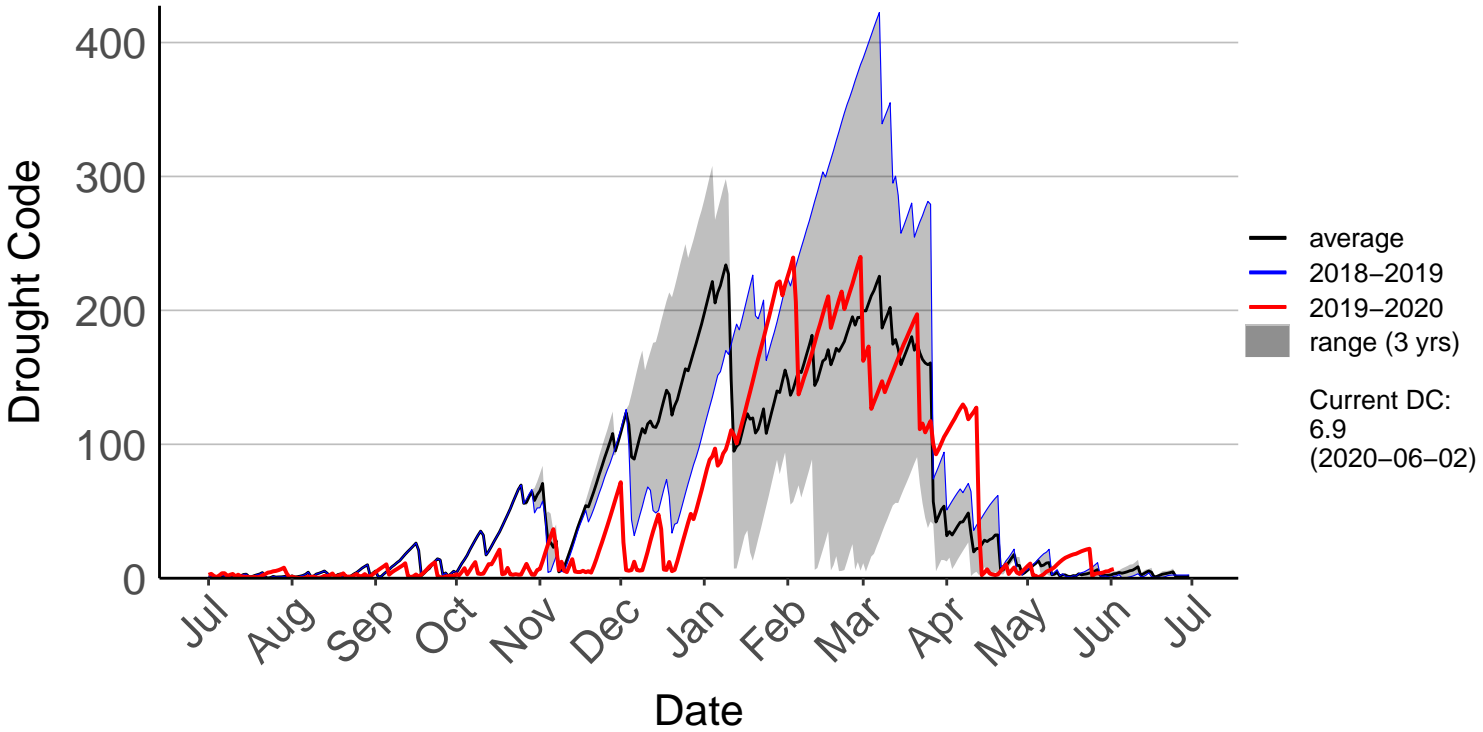

Charleston Raws (Jul 2017 to Jun 2020)

Haast Junction Raws (Oct 2017 to Jun 2020)

Haast SYNOP (Jul 1996 to Jun 2020)

Hokitika Raws (Jul 2017 to Jun 2020)

Hokitika SYNOP (Jul 1996 to Jun 2020)

Karamea Raws (Oct 2017 to Jun 2020)

Lake Brunner Raws (Oct 2017 to Jun 2020)

Maruia Raws (Oct 2017 to Jun 2020)

Nelson Creek Raws (Dec 1999 to Jun 2020)

Reefton Ews (Feb 1998 to Jun 2020)

Westport Aero Aws (Jul 1996 to Jun 2020)