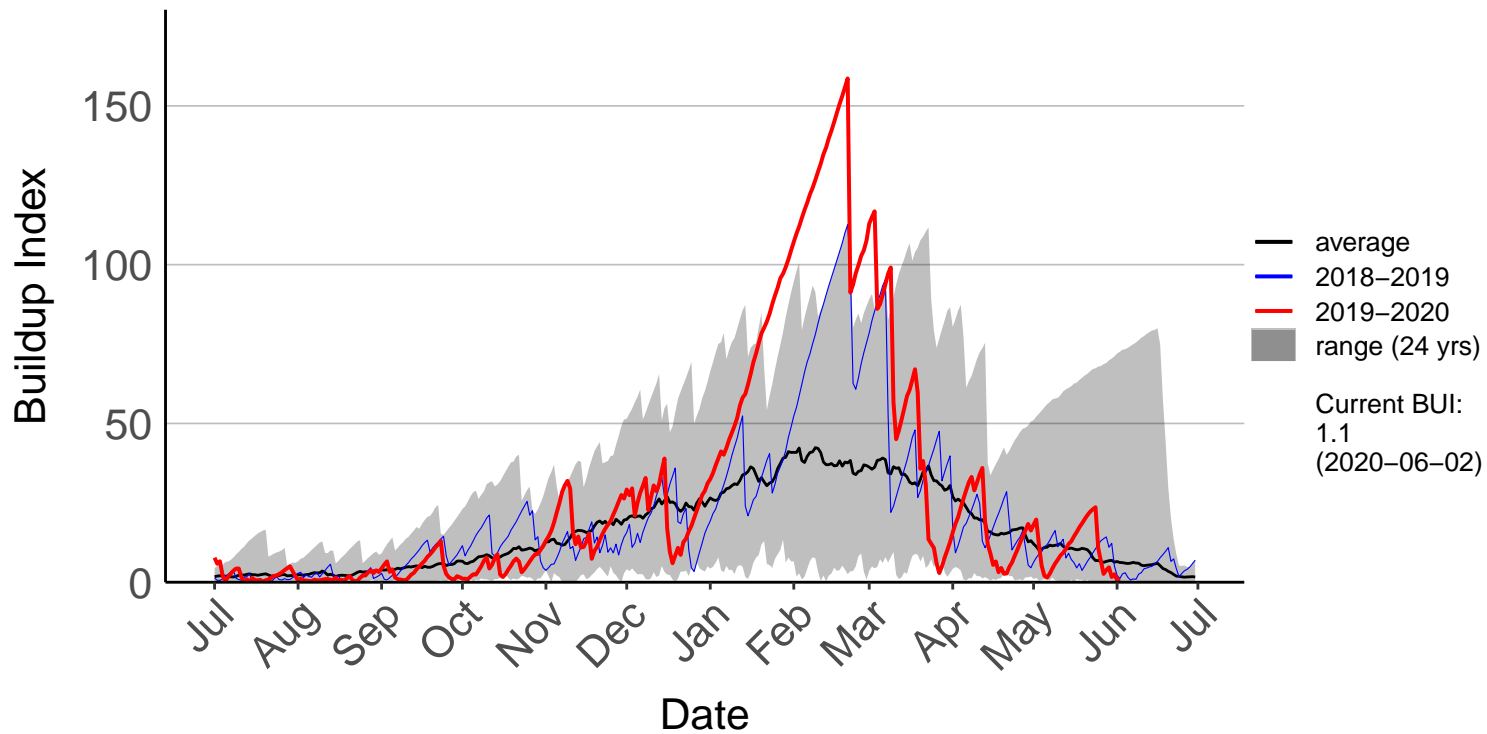

Clevedon Coast Raws (Jul 1996 to Jun 2020)

Cornwallis Depot Raws (Jul 1996 to Jun 2020)

Great Barrier Island Raws (Sep 1996 to Jun 2020)

Kaipara Raws (Nov 1997 to Jun 2020)

Mahurangi Forest Raws (Dec 2009 to Jun 2020)

Patumahoe Raws (Oct 1996 to Jun 2020)

Waharau Raws (Jul 1996 to Jun 2020)

Woodhill Raws (Jul 1996 to Jun 2020)