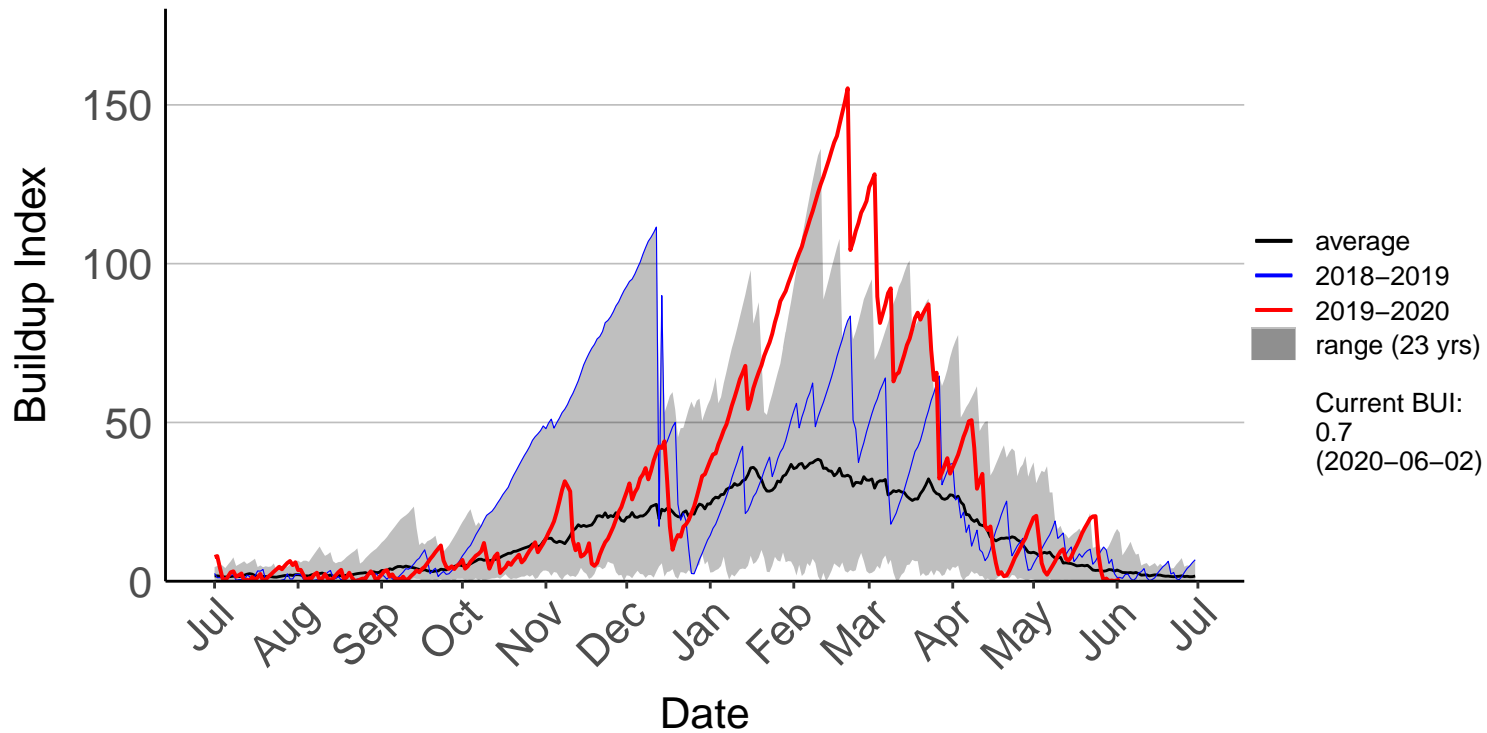

Clevedon Coast Raws (Jul 1996 to Jun 2020)

Cornwallis Depot Raws (Jul 1996 to Jun 2020)

Great Barrier Island Raws (Sep 1996 to Jun 2020)

Kaipara Raws (Nov 1997 to Jun 2020)

Mahurangi Forest Raws (Dec 2009 to Jun 2020)

Patumahoe Raws (Oct 1996 to Jun 2020)

Waharau Raws (Jul 1996 to Jun 2020)

Woodhill Raws (Jul 1996 to Jun 2020)