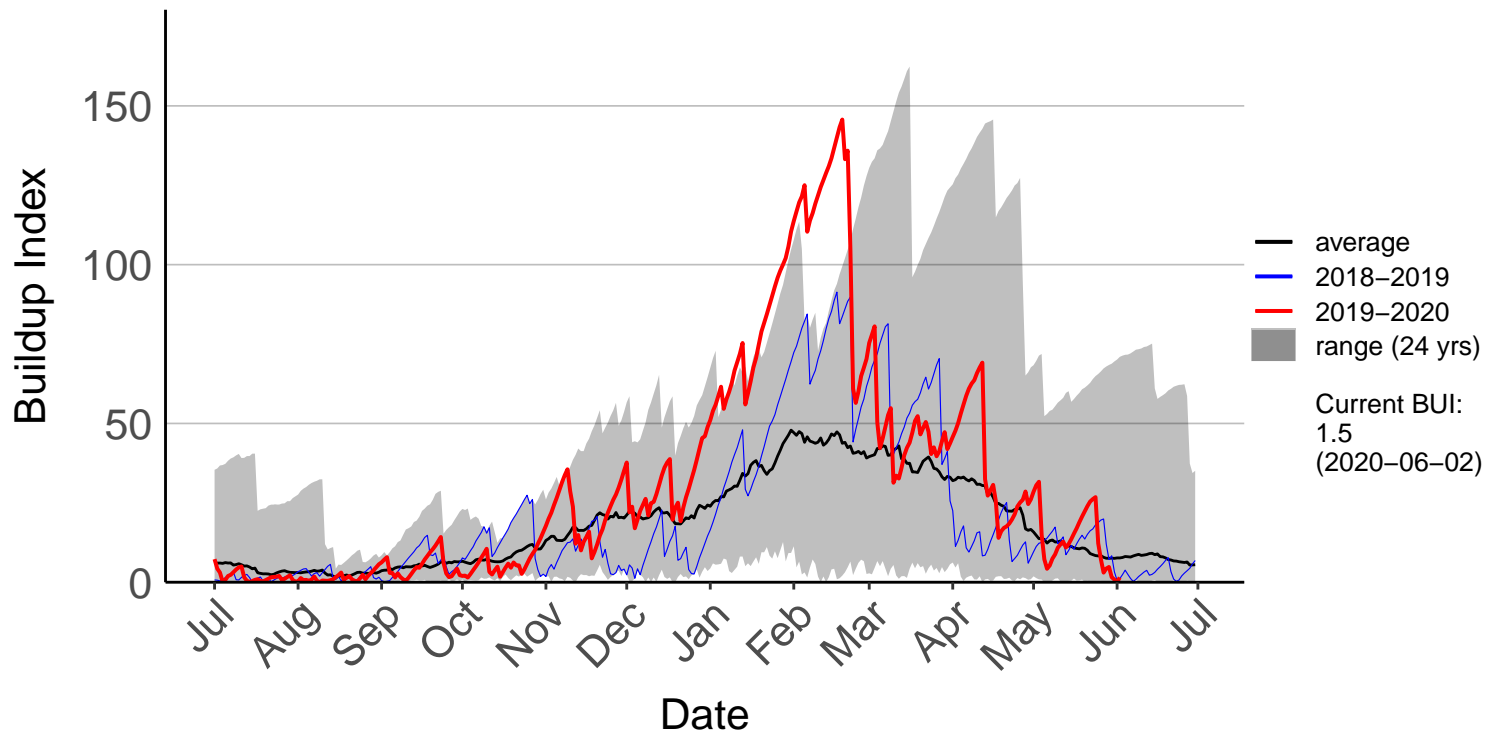

Clevedon Coast Raws (Jul 1996 to Jun 2020)

Cornwallis Depot Raws (Jul 1996 to Jun 2020)

Great Barrier Island Raws (Sep 1996 to Jun 2020)

Kaipara Raws (Nov 1997 to Jun 2020)

Mahurangi Forest Raws (Dec 2009 to Jun 2020)

Patumahoe Raws (Oct 1996 to Jun 2020)

Waharau Raws (Jul 1996 to Jun 2020)

Woodhill Raws (Jul 1996 to Jun 2020)