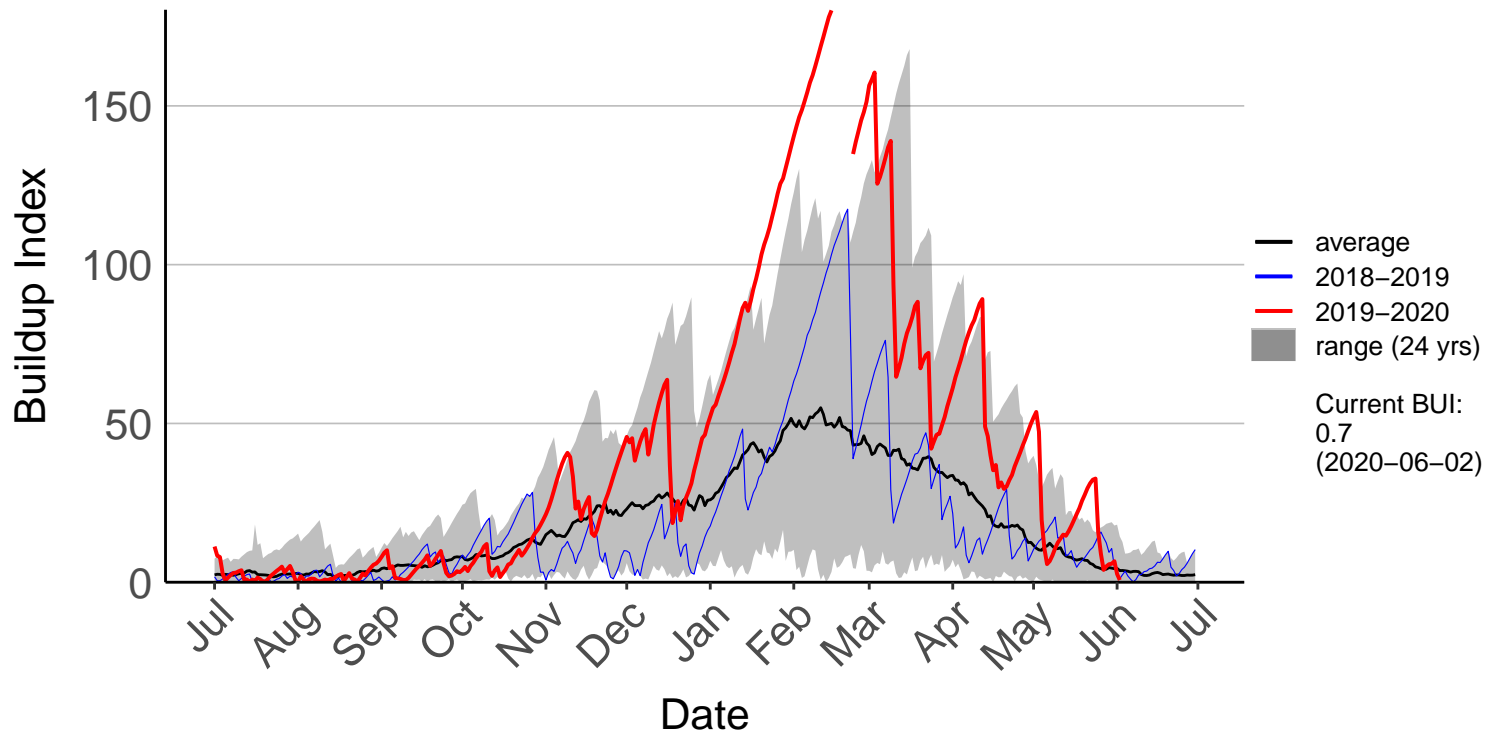

Clevedon Coast Raws (Jul 1996 to Jun 2020)

Cornwallis Depot Raws (Jul 1996 to Jun 2020)

Great Barrier Island Raws (Sep 1996 to Jun 2020)

Kaipara Raws (Nov 1997 to Jun 2020)

Mahurangi Forest Raws (Dec 2009 to Jun 2020)

Patumahoe Raws (Oct 1996 to Jun 2020)

Waharau Raws (Jul 1996 to Jun 2020)

Woodhill Raws (Jul 1996 to Jun 2020)