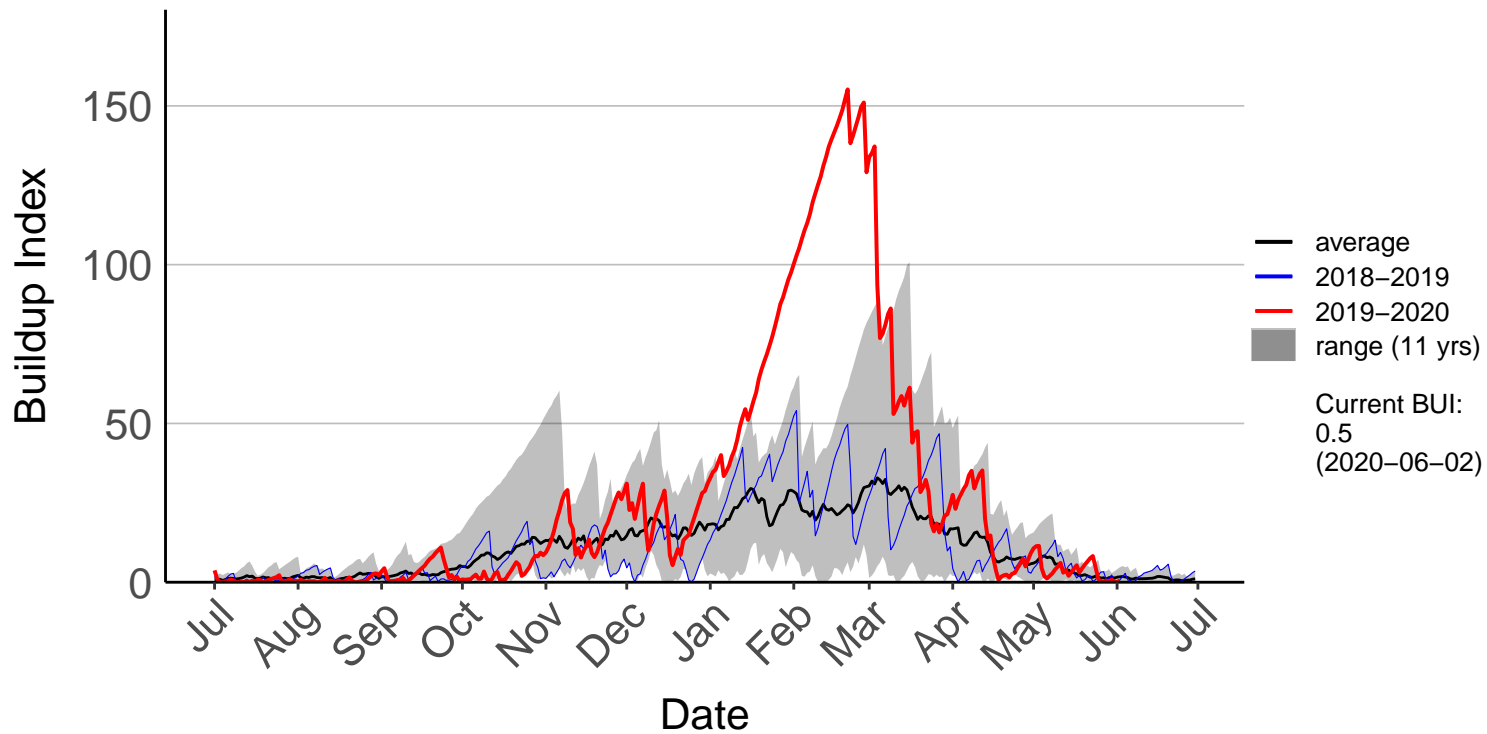

Clevedon Coast Raws (Jul 1996 to Jun 2020)

Cornwallis Depot Raws (Jul 1996 to Jun 2020)

Great Barrier Island Raws (Sep 1996 to Jun 2020)

Kaipara Raws (Nov 1997 to Jun 2020)

Mahurangi Forest Raws (Dec 2009 to Jun 2020)

Patumahoe Raws (Oct 1996 to Jun 2020)

Waharau Raws (Jul 1996 to Jun 2020)

Woodhill Raws (Jul 1996 to Jun 2020)