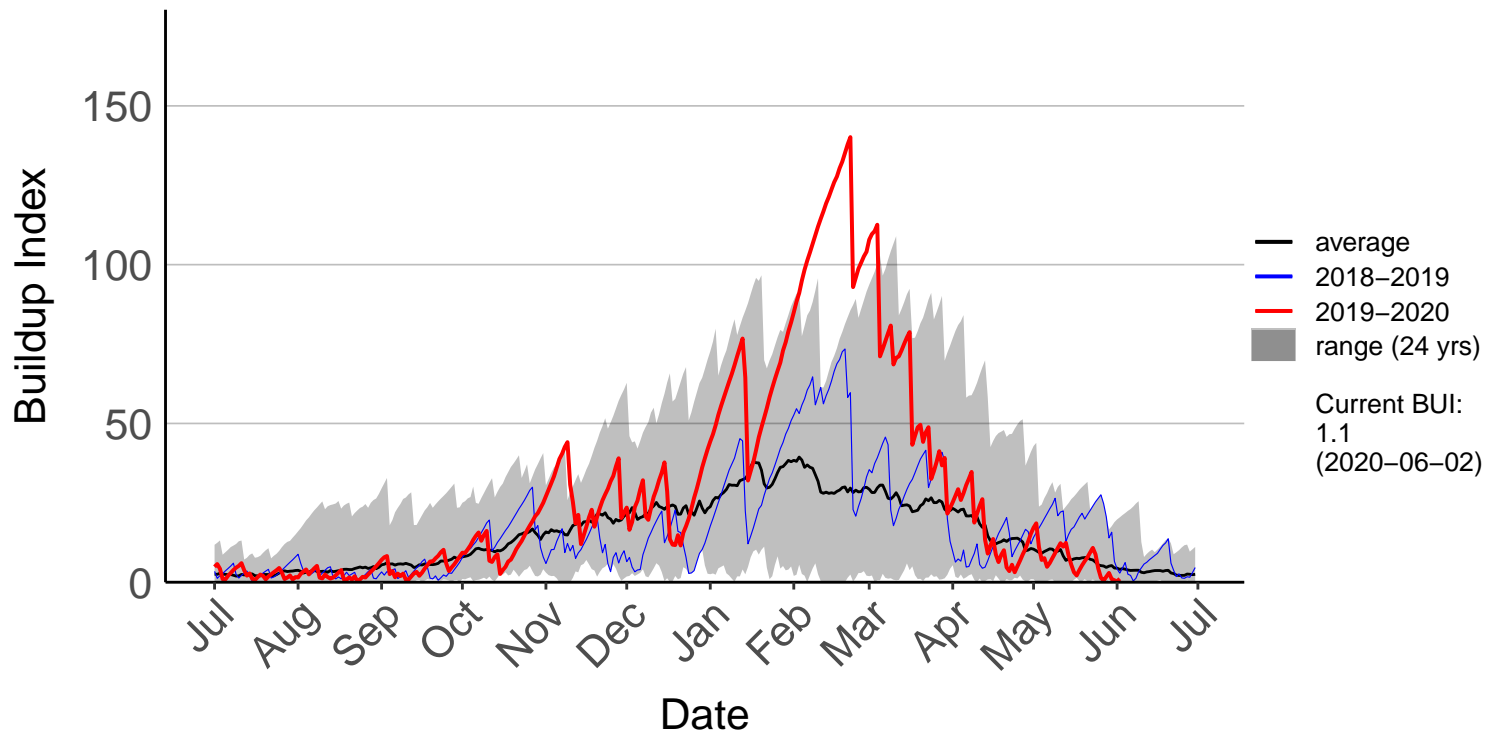

Clevedon Coast Raws (Jul 1996 to Jun 2020)

Cornwallis Depot Raws (Jul 1996 to Jun 2020)

Great Barrier Island Raws (Sep 1996 to Jun 2020)

Kaipara Raws (Nov 1997 to Jun 2020)

Mahurangi Forest Raws (Dec 2009 to Jun 2020)

Patumahoe Raws (Oct 1996 to Jun 2020)

Waharau Raws (Jul 1996 to Jun 2020)

Woodhill Raws (Jul 1996 to Jun 2020)