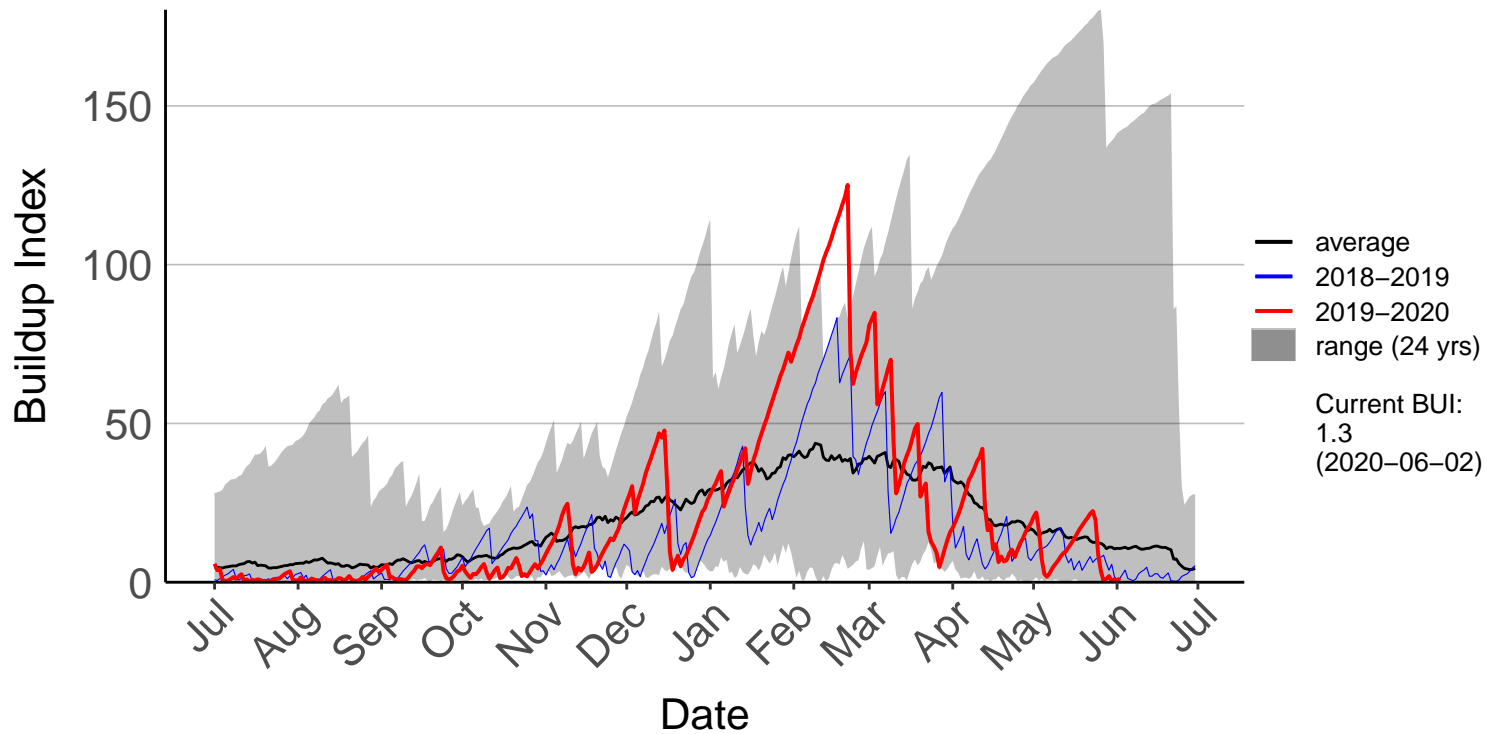

Clevedon Coast Raws (Jul 1996 to Jun 2020)

Cornwallis Depot Raws (Jul 1996 to Jun 2020)

Great Barrier Island Raws (Sep 1996 to Jun 2020)

Kaipara Raws (Nov 1997 to Jun 2020)

Mahurangi Forest Raws (Dec 2009 to Jun 2020)

Patumahoe Raws (Oct 1996 to Jun 2020)

Waharau Raws (Jul 1996 to Jun 2020)

Woodhill Raws (Jul 1996 to Jun 2020)