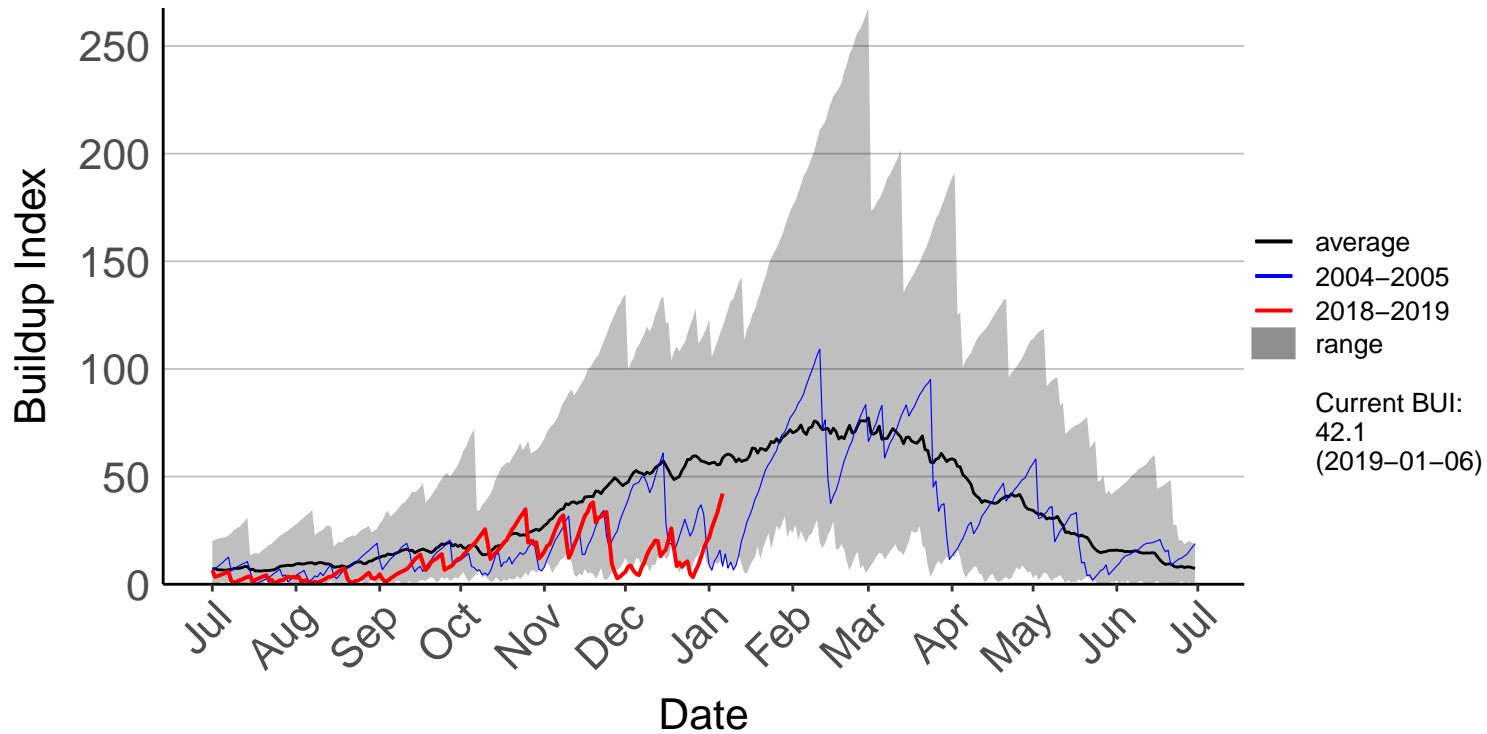

Blenheim Aero Aws