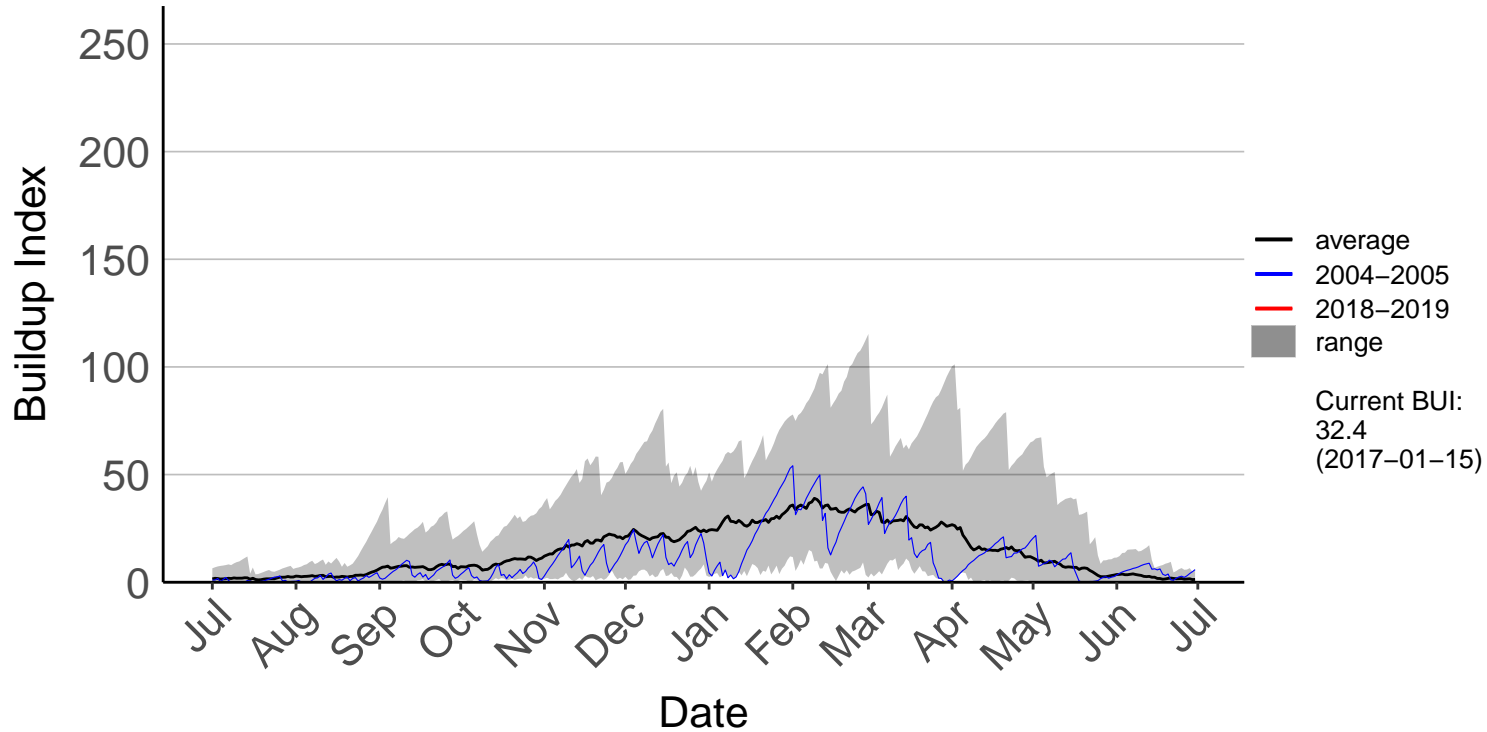

Opua Bay Raws – DISCONTINUED