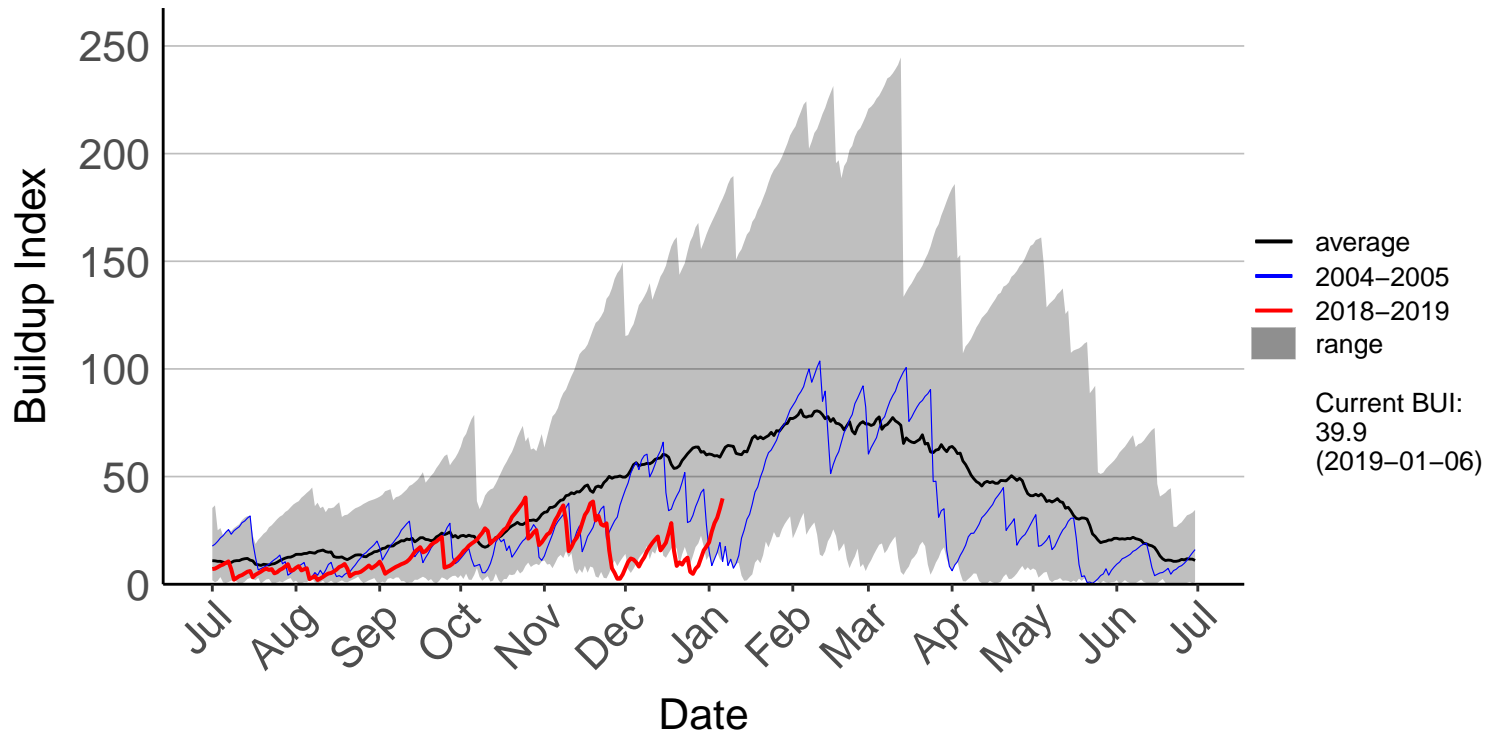

# Awatere Valley, Dashwood Raws