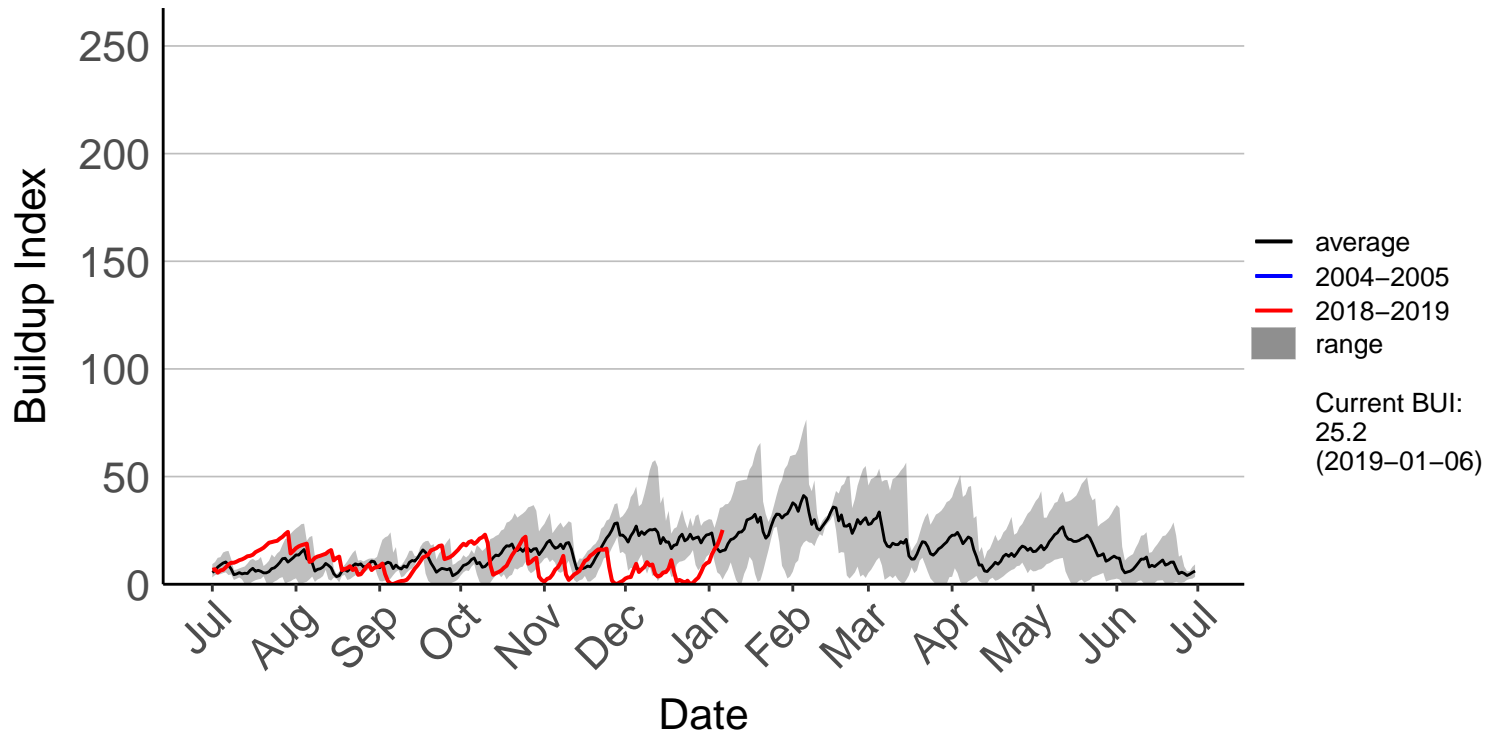

Glenveigh Kaikoura Raws