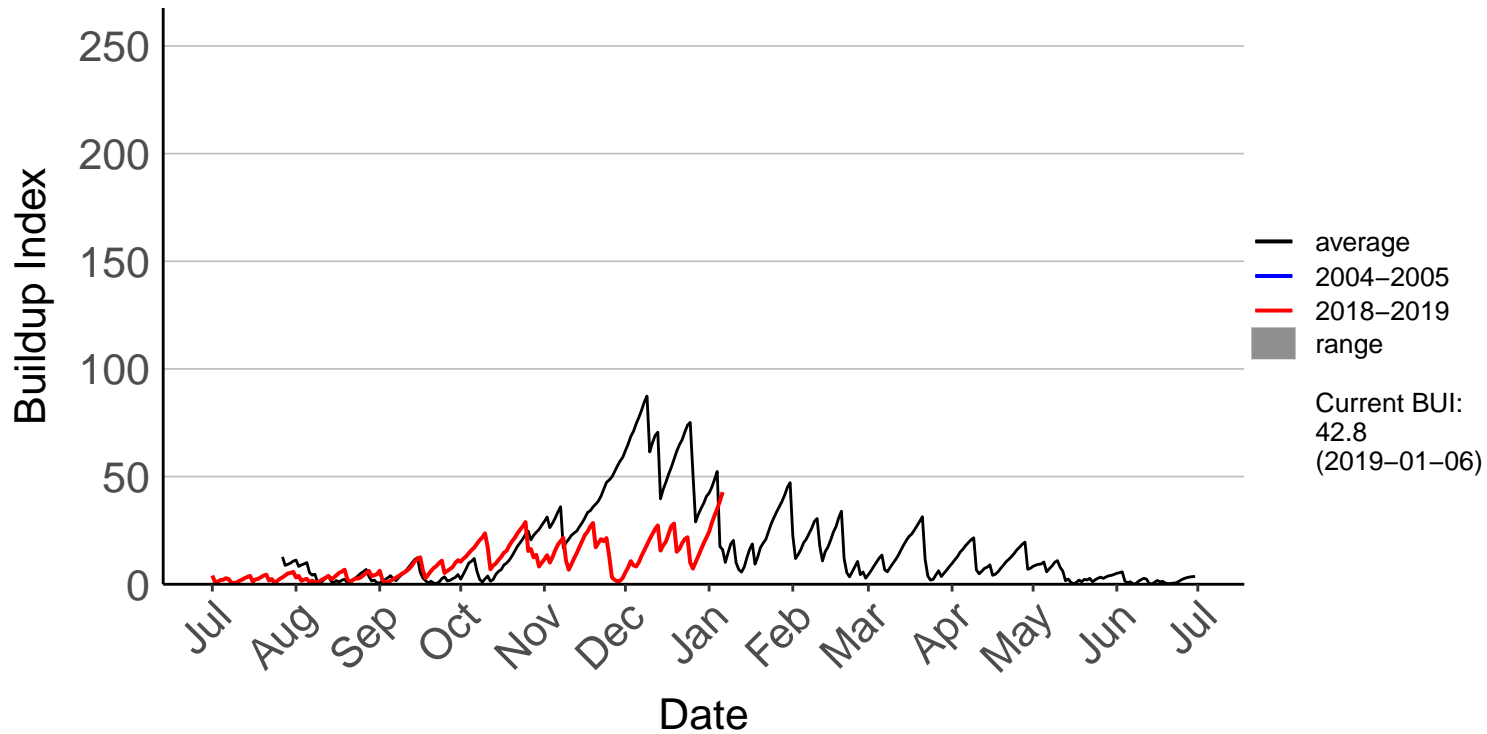

Koromiko Raws