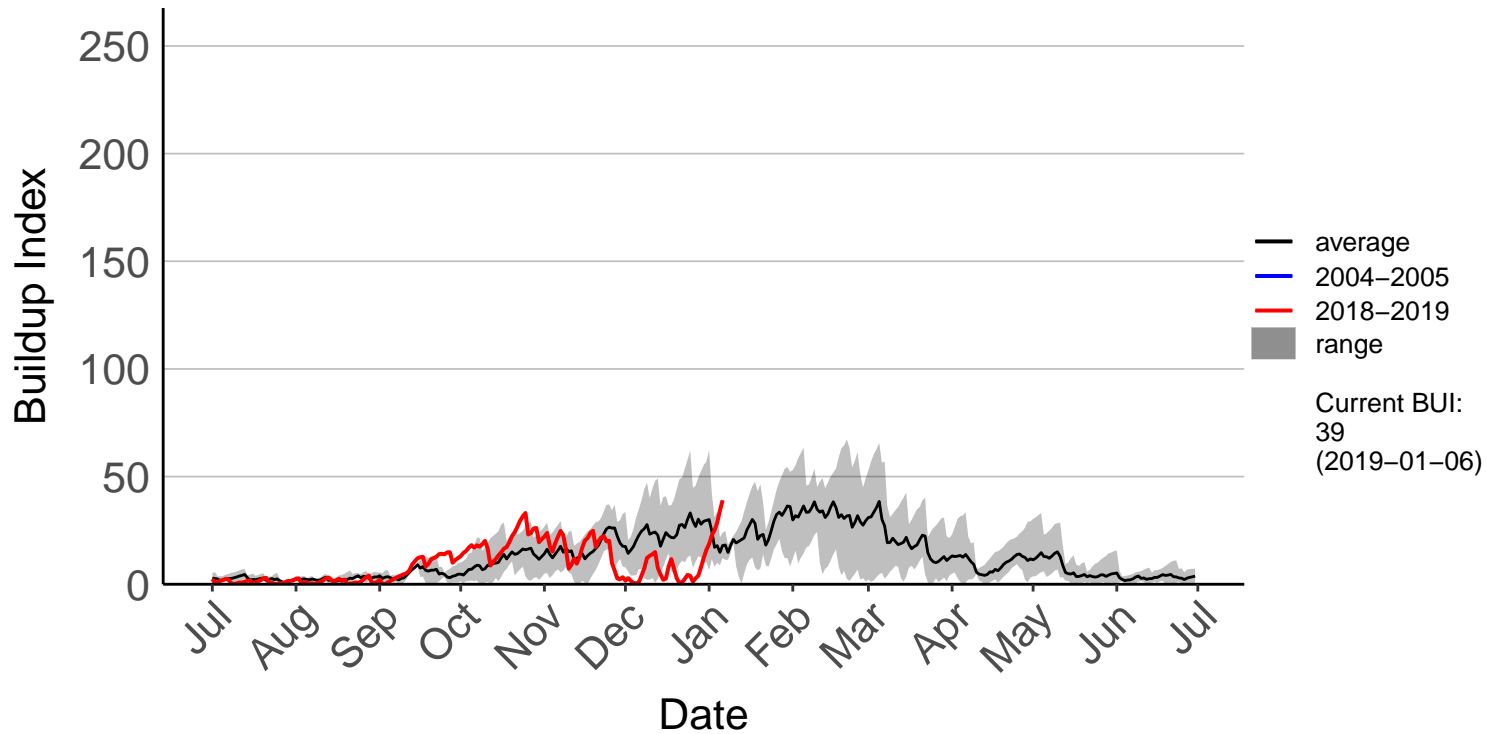

Tor Darroch Raws