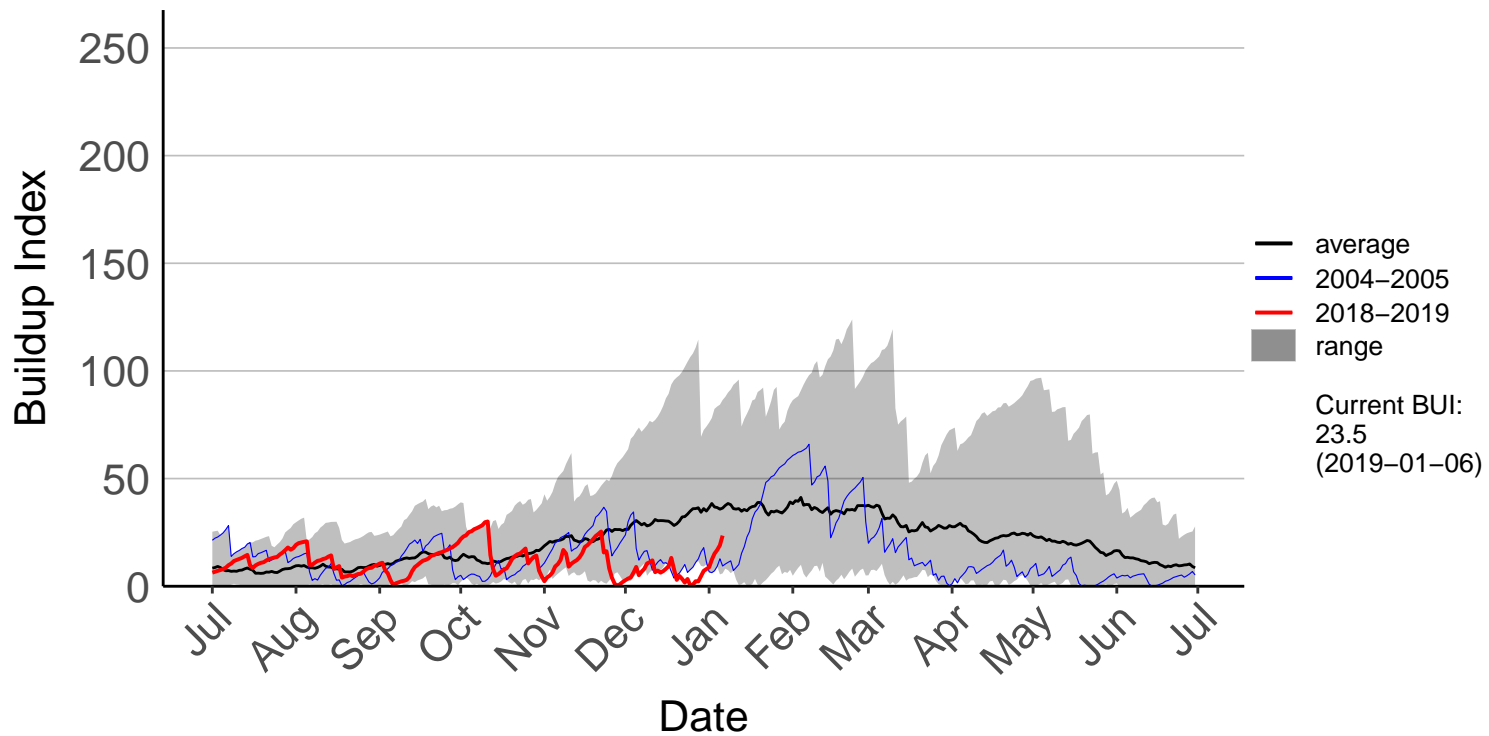

Kaikoura SYNOP