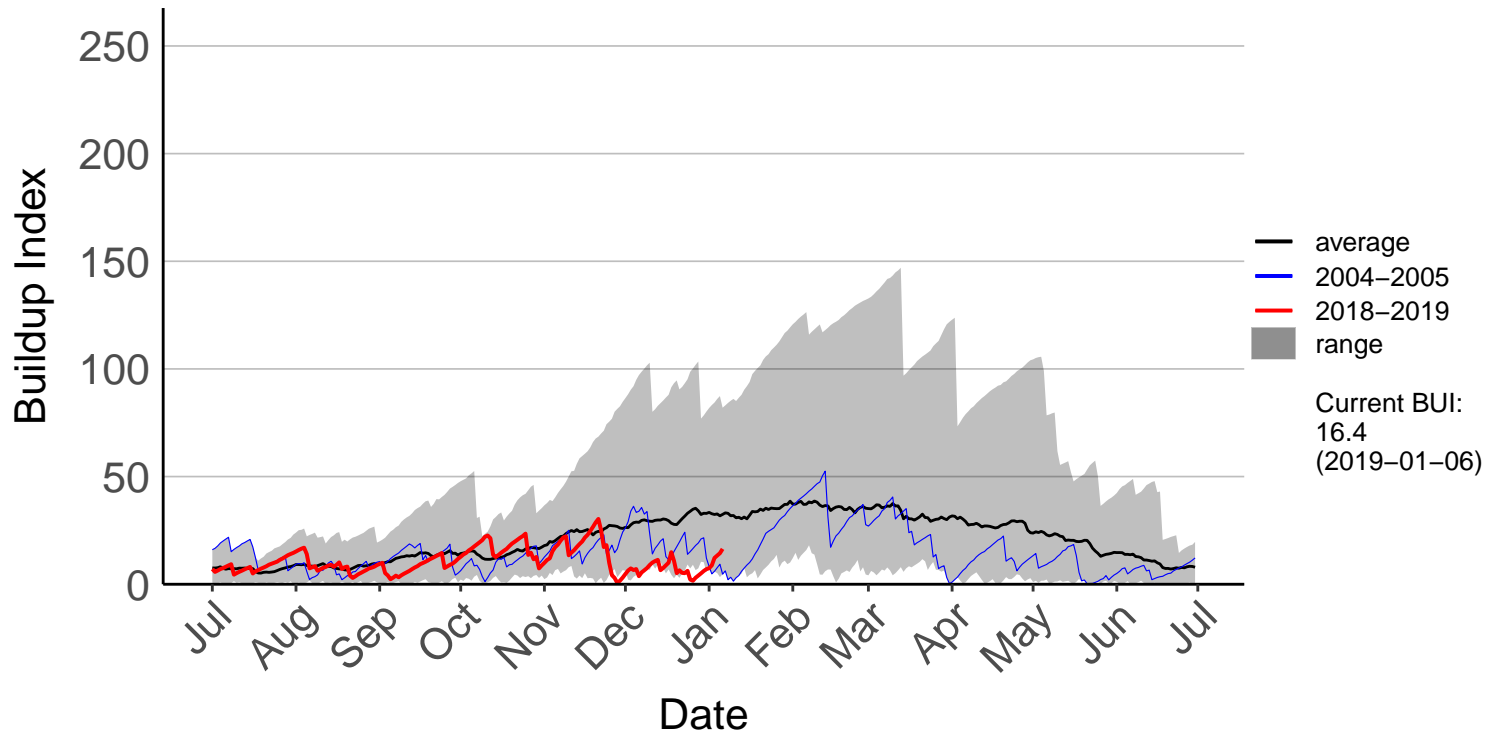

Cape Campbell SYNOP