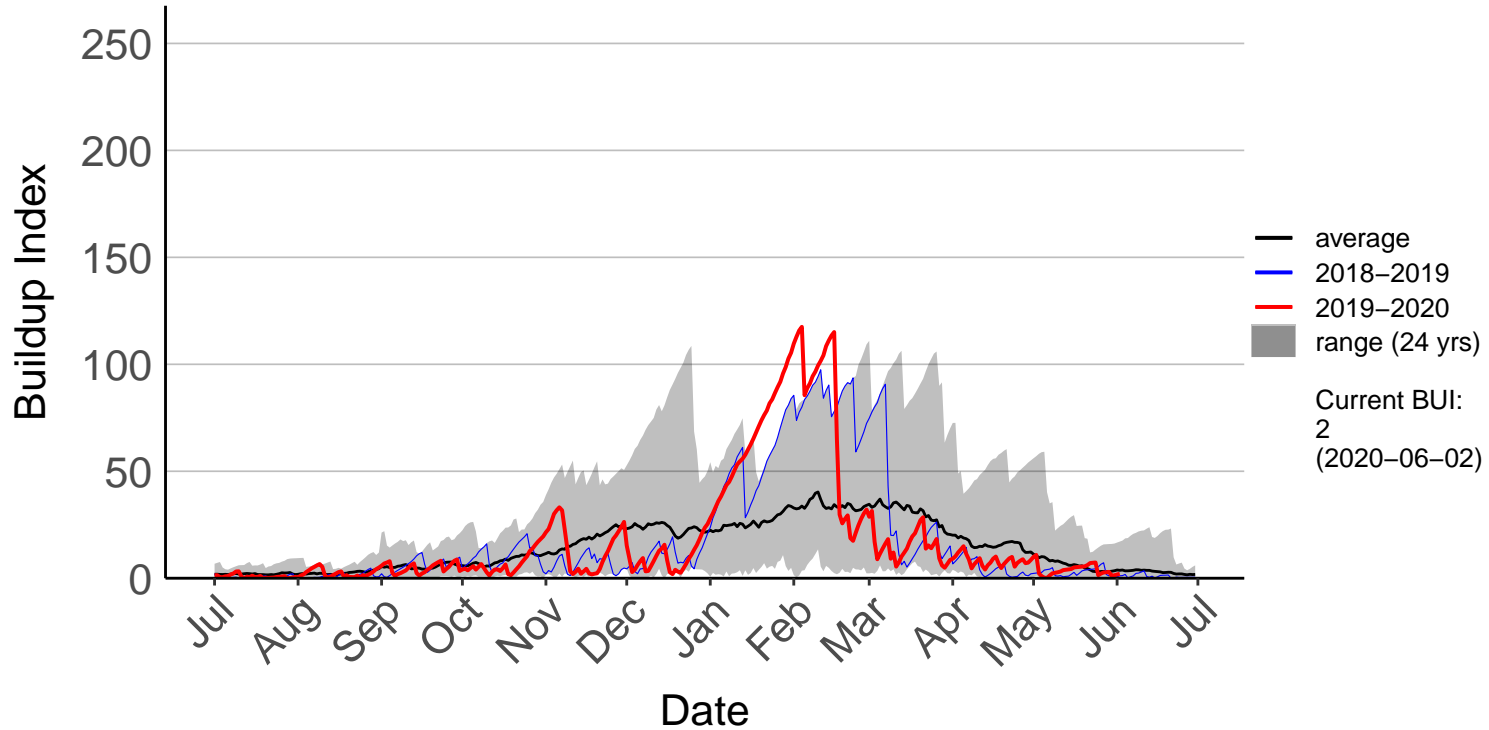

Kenepuru Head Raws (Jul 1996 to Jun 2020)

Koromiko Raws (Jul 2017 to Jun 2020)

Landsdowne Raws (Dec 2013 to Jun 2020)

Lower Wairau Raws (Sep 2015 to Jun 2020)

Mid Awatere Valley Raws (May 2017 to Jun 2020)

Molesworth Raws (May 1997 to Jun 2020)

Onamalutu Raws (Sep 2009 to Jun 2020)

Opua Bay Raws (Jul 1996 to Jan 2017) – DISCONTINUED

Pudding Hill Raws (Dec 2017 to Jun 2020)

Rai Valley Raws (Sep 1996 to Jun 2020)

Tor Darroch Raws (Dec 2014 to Jun 2020)

Upper Clarence Raws (Nov 2016 to Jun 2020)

Ward Raws (Jun 2014 to Jun 2020)