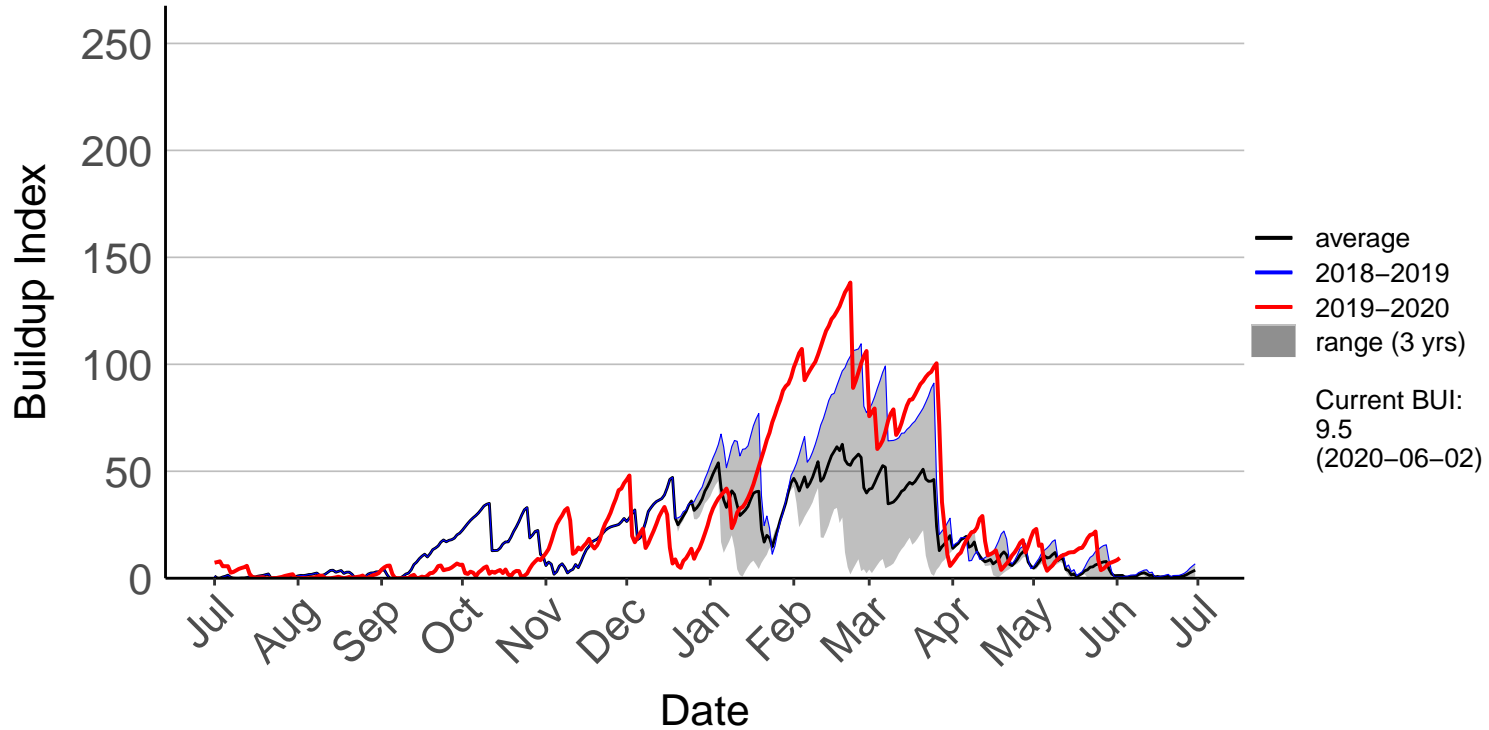

Kenepuru Head Raws (Jul 1996 to Jun 2020)

Koromiko Raws (Jul 2017 to Jun 2020)

Landsdowne Raws (Dec 2013 to Jun 2020)

Lower Wairau Raws (Sep 2015 to Jun 2020)

Mid Awatere Valley Raws (May 2017 to Jun 2020)

Molesworth Raws (May 1997 to Jun 2020)

Onamalutu Raws (Sep 2009 to Jun 2020)

Opua Bay Raws (Jul 1996 to Jan 2017) – DISCONTINUED

Pudding Hill Raws (Dec 2017 to Jun 2020)

Rai Valley Raws (Sep 1996 to Jun 2020)

Tor Darroch Raws (Dec 2014 to Jun 2020)

Upper Clarence Raws (Nov 2016 to Jun 2020)

Ward Raws (Jun 2014 to Jun 2020)