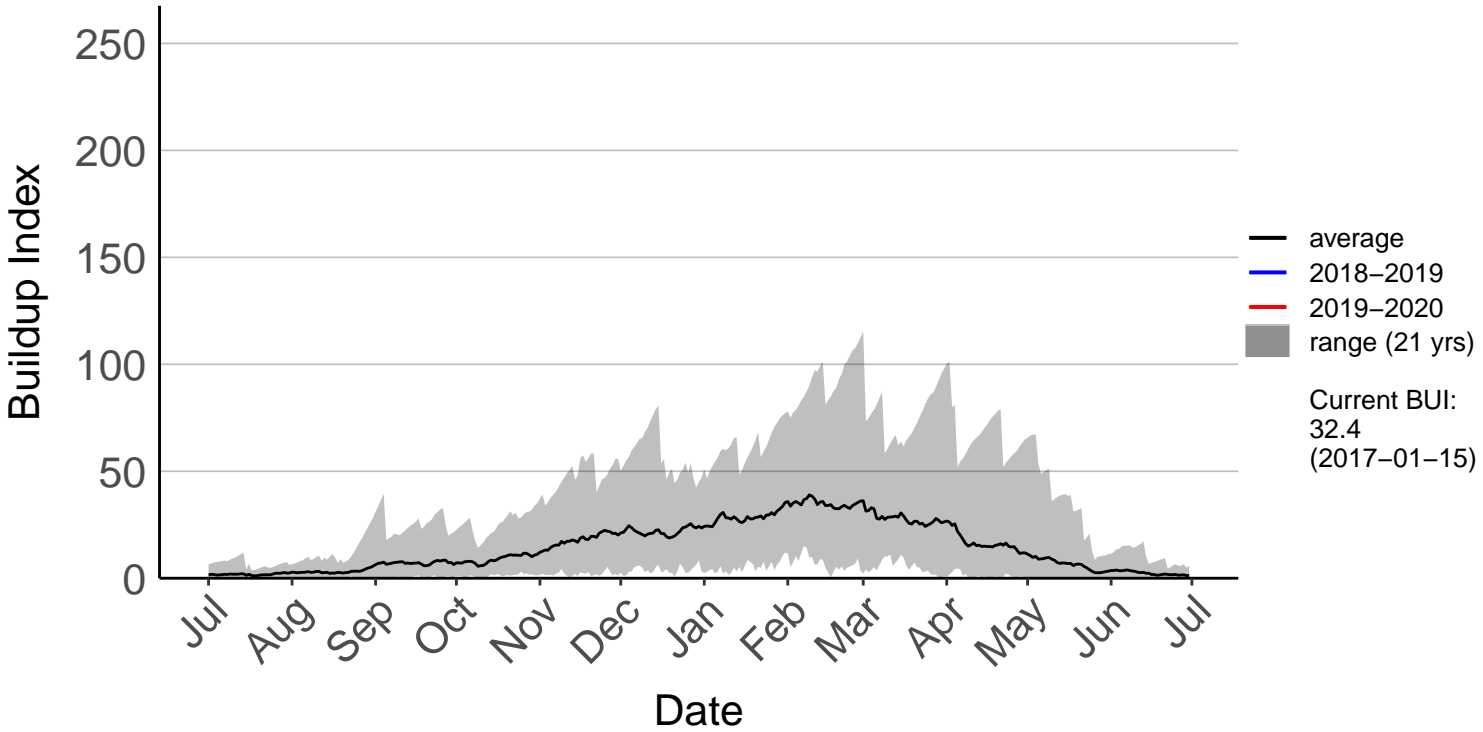

Kenepuru Head Raws (Jul 1996 to Jun 2020)

Koromiko Raws (Jul 2017 to Jun 2020)

Landsdowne Raws (Dec 2013 to Jun 2020)

Lower Wairau Raws (Sep 2015 to Jun 2020)

Mid Awatere Valley Raws (May 2017 to Jun 2020)

Molesworth Raws (May 1997 to Jun 2020)

Onamalutu Raws (Sep 2009 to Jun 2020)

Opua Bay Raws (Jul 1996 to Jan 2017) – DISCONTINUED

Pudding Hill Raws (Dec 2017 to Jun 2020)

Rai Valley Raws (Sep 1996 to Jun 2020)