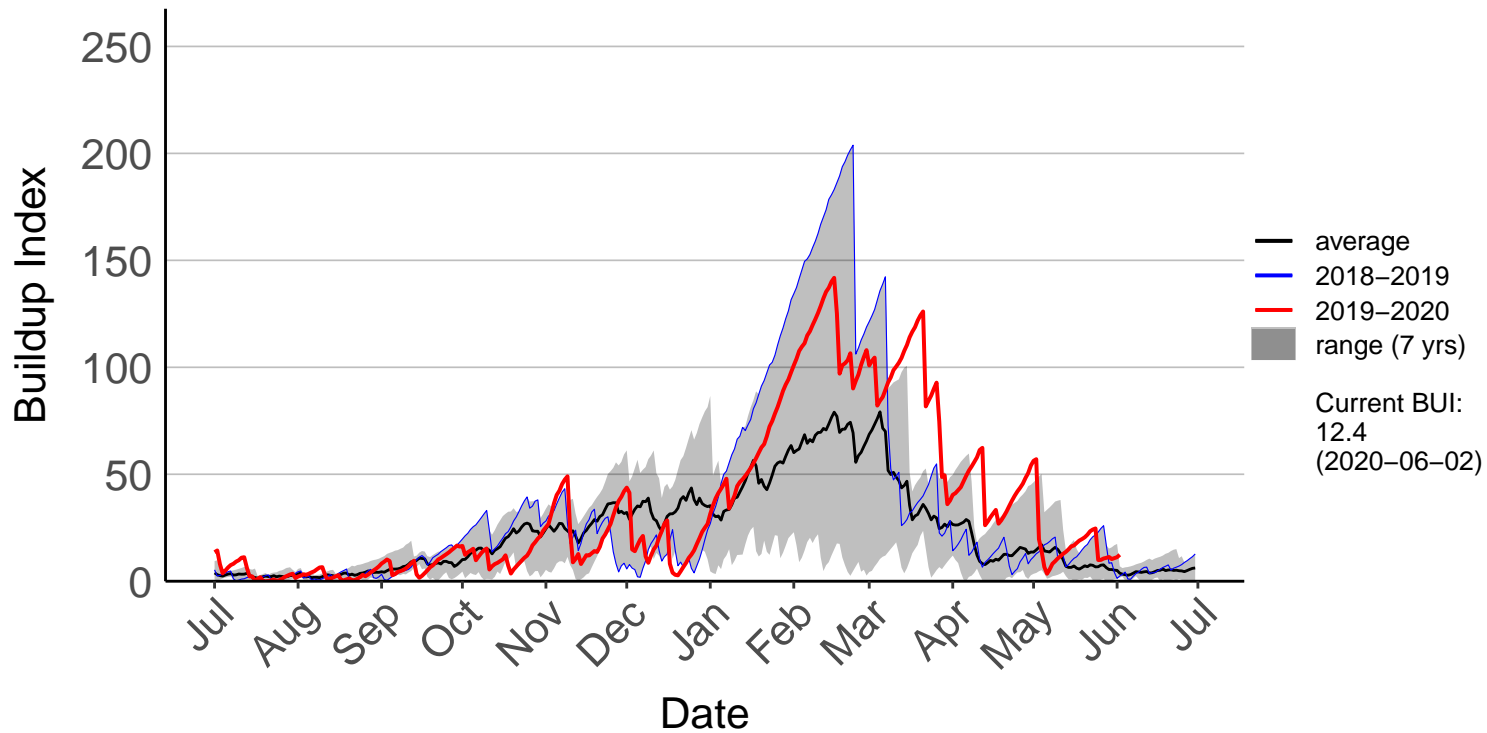

Awatere Valley, Dashwood Raws (Jul 1996 to Jun 2020)

Blenheim Aero Aws (Jul 1996 to Jun 2020)

Cape Campbell SYNOP (Jul 1996 to Jun 2020)

Glenveigh Kaikoura Raws (Aug 2014 to Jun 2020)

Kaikoura SYNOP (Jul 1996 to Jun 2020)

Kenepuru Head Raws (Jul 1996 to Jun 2020)

Koromiko Raws (Jul 2017 to Jun 2020)

Landsdowne Raws (Dec 2013 to Jun 2020)

Lower Wairau Raws (Sep 2015 to Jun 2020)

Mid Awatere Valley Raws (May 2017 to Jun 2020)

Molesworth Raws (May 1997 to Jun 2020)

Onamalutu Raws (Sep 2009 to Jun 2020)

Opua Bay Raws (Jul 1996 to Jan 2017) – DISCONTINUED

Pudding Hill Raws (Dec 2017 to Jun 2020)

Rai Valley Raws (Sep 1996 to Jun 2020)