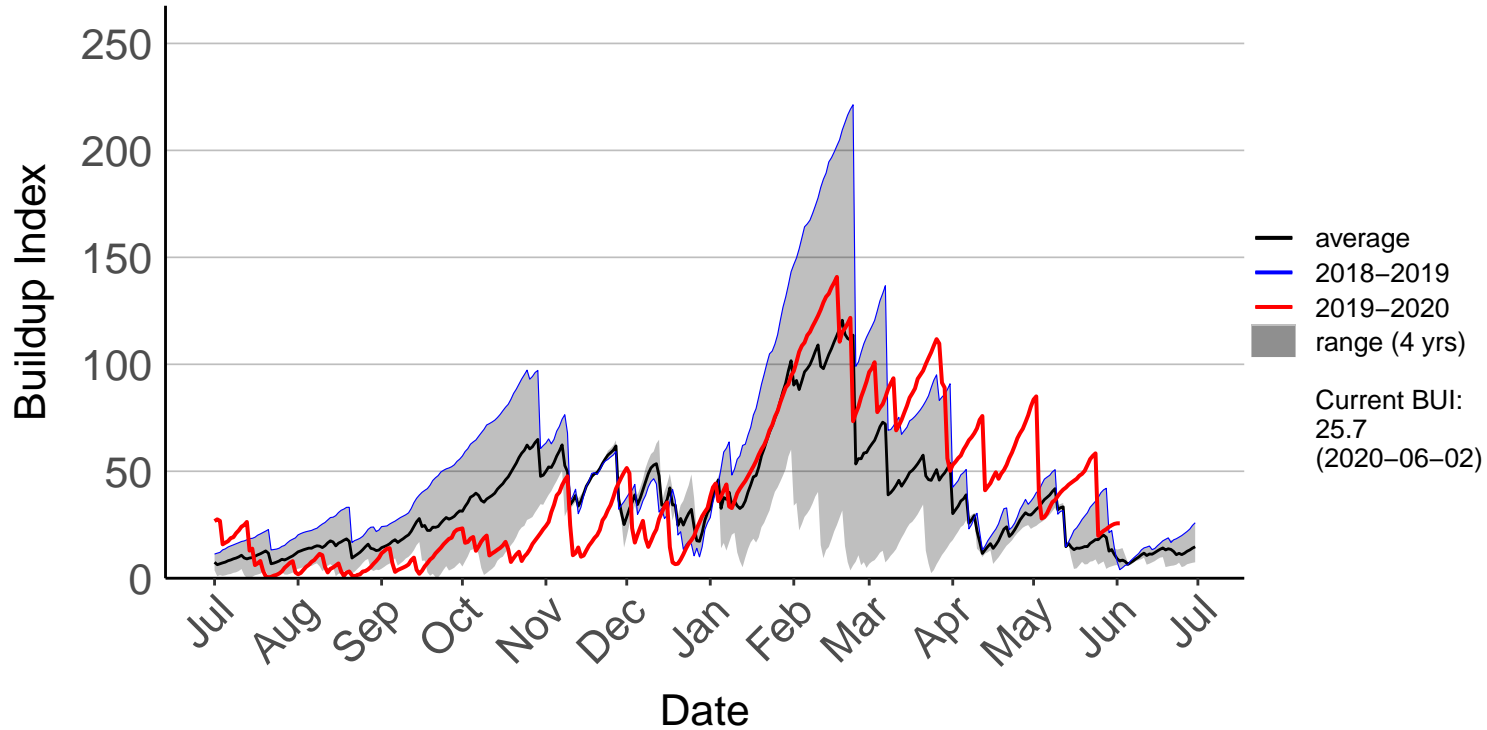

Awatere Valley, Dashwood Raws (Jul 1996 to Jun 2020)

Blenheim Aero Aws (Jul 1996 to Jun 2020)

Cape Campbell SYNOP (Jul 1996 to Jun 2020)

Glenveigh Kaikoura Raws (Aug 2014 to Jun 2020)

Kaikoura SYNOP (Jul 1996 to Jun 2020)

Kenepuru Head Raws (Jul 1996 to Jun 2020)

Koromiko Raws (Jul 2017 to Jun 2020)

Landsdowne Raws (Dec 2013 to Jun 2020)

Lower Wairau Raws (Sep 2015 to Jun 2020)

Mid Awatere Valley Raws (May 2017 to Jun 2020)

Molesworth Raws (May 1997 to Jun 2020)

Onamalutu Raws (Sep 2009 to Jun 2020)

Opua Bay Raws (Jul 1996 to Jan 2017) – DISCONTINUED

Pudding Hill Raws (Dec 2017 to Jun 2020)

Rai Valley Raws (Sep 1996 to Jun 2020)