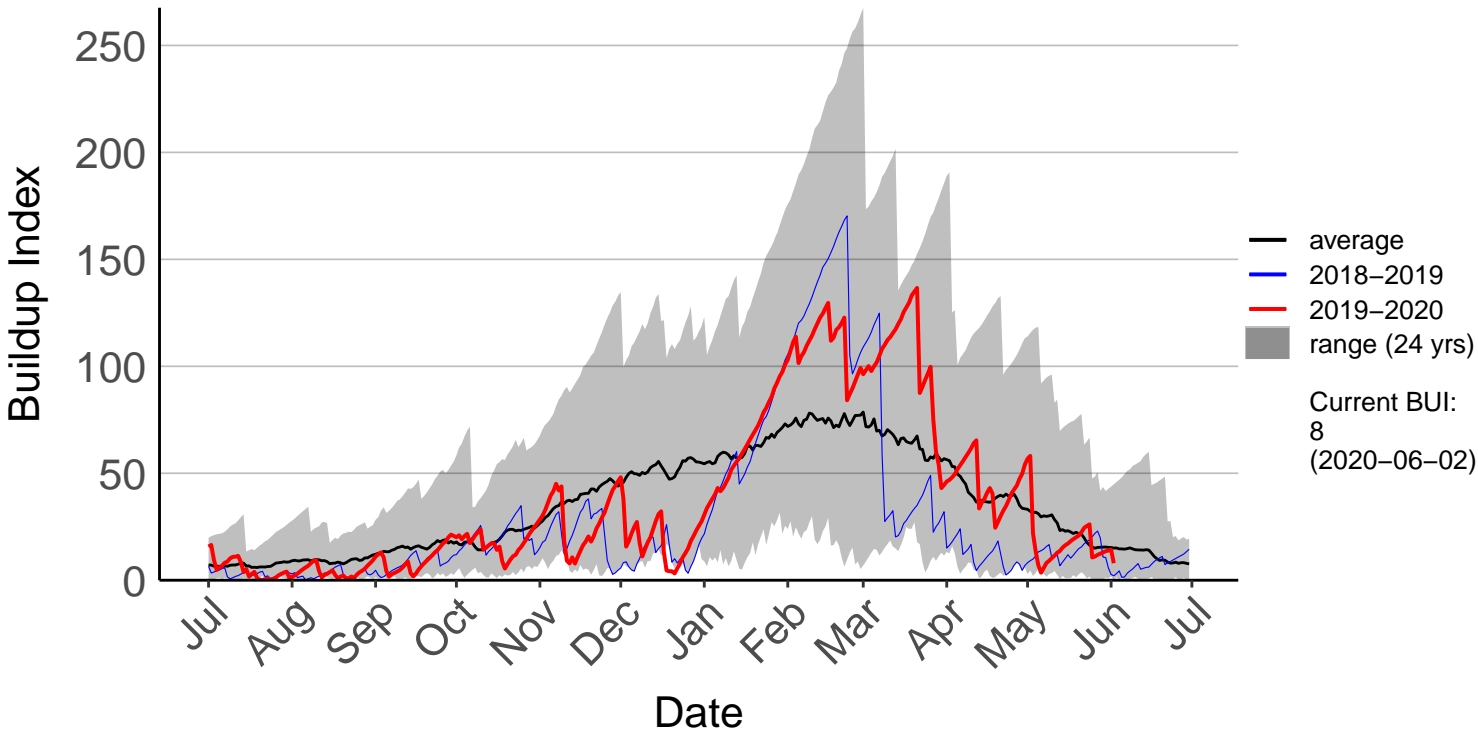

Awatere Valley, Dashwood Raws (Jul 1996 to Jun 2020)

Blenheim Aero Aws (Jul 1996 to Jun 2020)

Cape Campbell SYNOP (Jul 1996 to Jun 2020)

Glenveigh Kaikoura Raws (Aug 2014 to Jun 2020)

Kaikoura SYNOP (Jul 1996 to Jun 2020)

Kenepuru Head Raws (Jul 1996 to Jun 2020)

Koromiko Raws (Jul 2017 to Jun 2020)

Landsdowne Raws (Dec 2013 to Jun 2020)

Lower Wairau Raws (Sep 2015 to Jun 2020)

Mid Awatere Valley Raws (May 2017 to Jun 2020)

Molesworth Raws (May 1997 to Jun 2020)

Onamalutu Raws (Sep 2009 to Jun 2020)

Opua Bay Raws (Jul 1996 to Jan 2017) – DISCONTINUED

Pudding Hill Raws (Dec 2017 to Jun 2020)

Rai Valley Raws (Sep 1996 to Jun 2020)