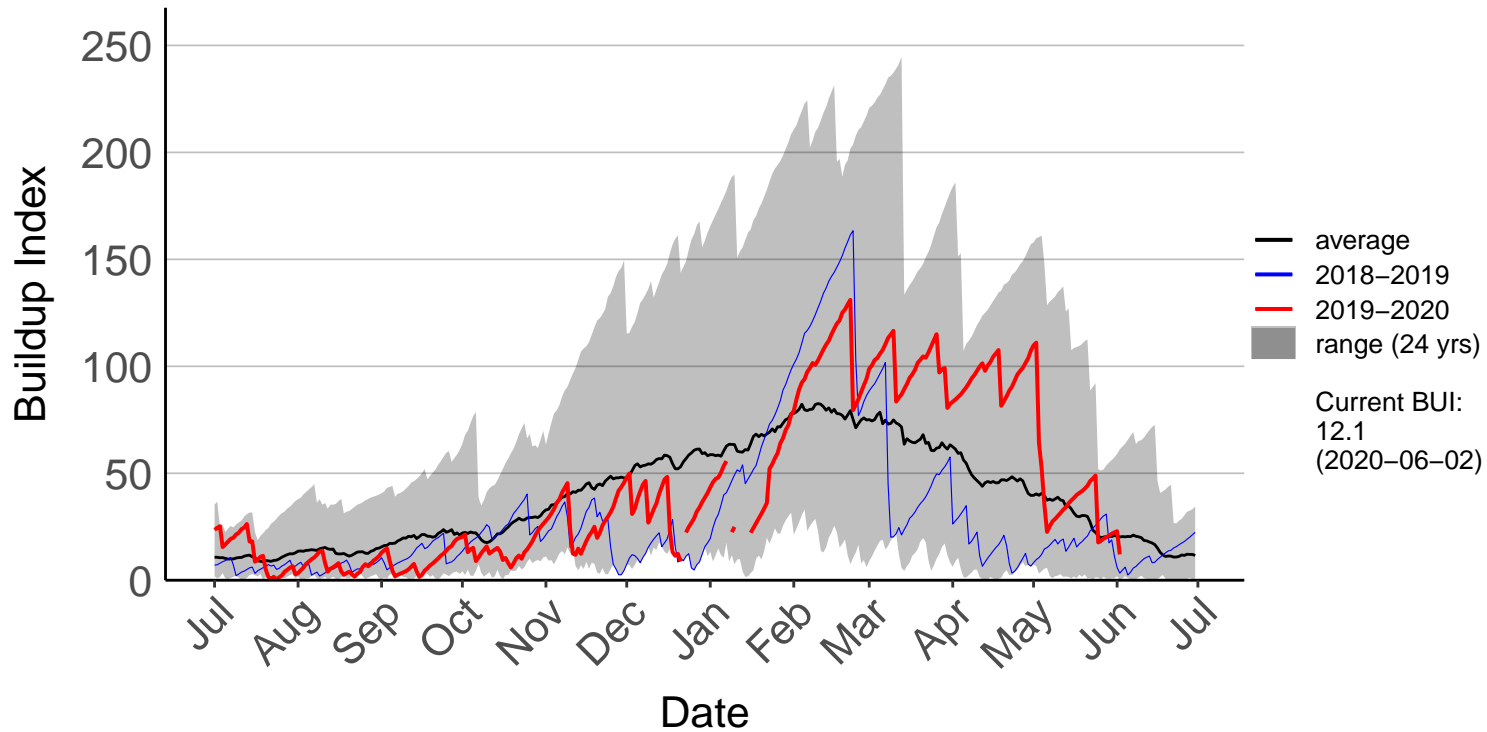

Awatere Valley, Dashwood Raws (Jul 1996 to Jun 2020)

Blenheim Aero Aws (Jul 1996 to Jun 2020)

Cape Campbell SYNOP (Jul 1996 to Jun 2020)

Glenveigh Kaikoura Raws (Aug 2014 to Jun 2020)

Kaikoura SYNOP (Jul 1996 to Jun 2020)

Kenepuru Head Raws (Jul 1996 to Jun 2020)

Koromiko Raws (Jul 2017 to Jun 2020)

Landsdowne Raws (Dec 2013 to Jun 2020)

Lower Wairau Raws (Sep 2015 to Jun 2020)

Mid Awatere Valley Raws (May 2017 to Jun 2020)

Molesworth Raws (May 1997 to Jun 2020)

Onamalutu Raws (Sep 2009 to Jun 2020)

Opua Bay Raws (Jul 1996 to Jan 2017) – DISCONTINUED

Pudding Hill Raws (Dec 2017 to Jun 2020)

Rai Valley Raws (Sep 1996 to Jun 2020)