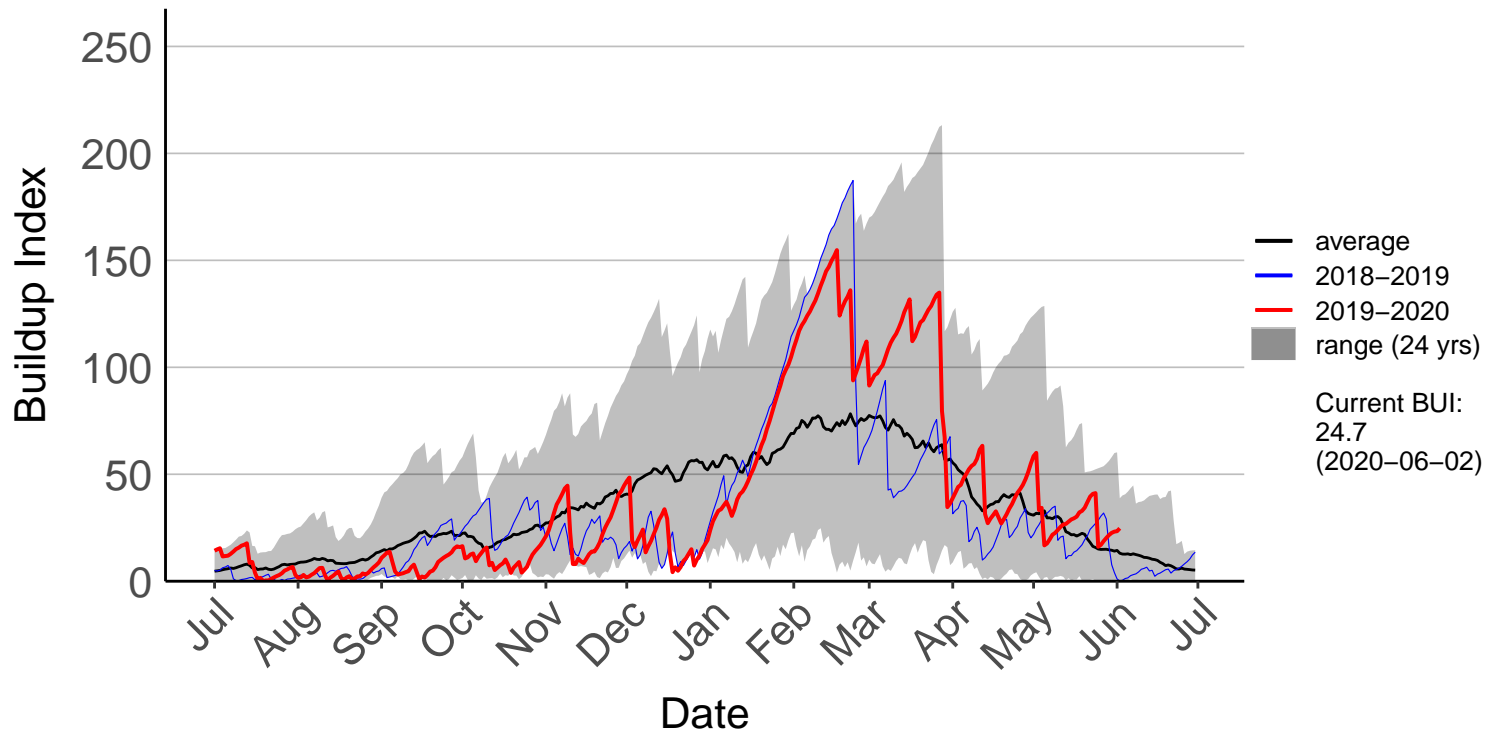

Kenepuru Head Raws (Jul 1996 to Jun 2020)

Koromiko Raws (Jul 2017 to Jun 2020)

Landsdowne Raws (Dec 2013 to Jun 2020)

Lower Wairau Raws (Sep 2015 to Jun 2020)

Mid Awatere Valley Raws (May 2017 to Jun 2020)

Molesworth Raws (May 1997 to Jun 2020)

Onamalutu Raws (Sep 2009 to Jun 2020)

Opua Bay Raws (Jul 1996 to Jan 2017) – DISCONTINUED

Pudding Hill Raws (Dec 2017 to Jun 2020)

Rai Valley Raws (Sep 1996 to Jun 2020)