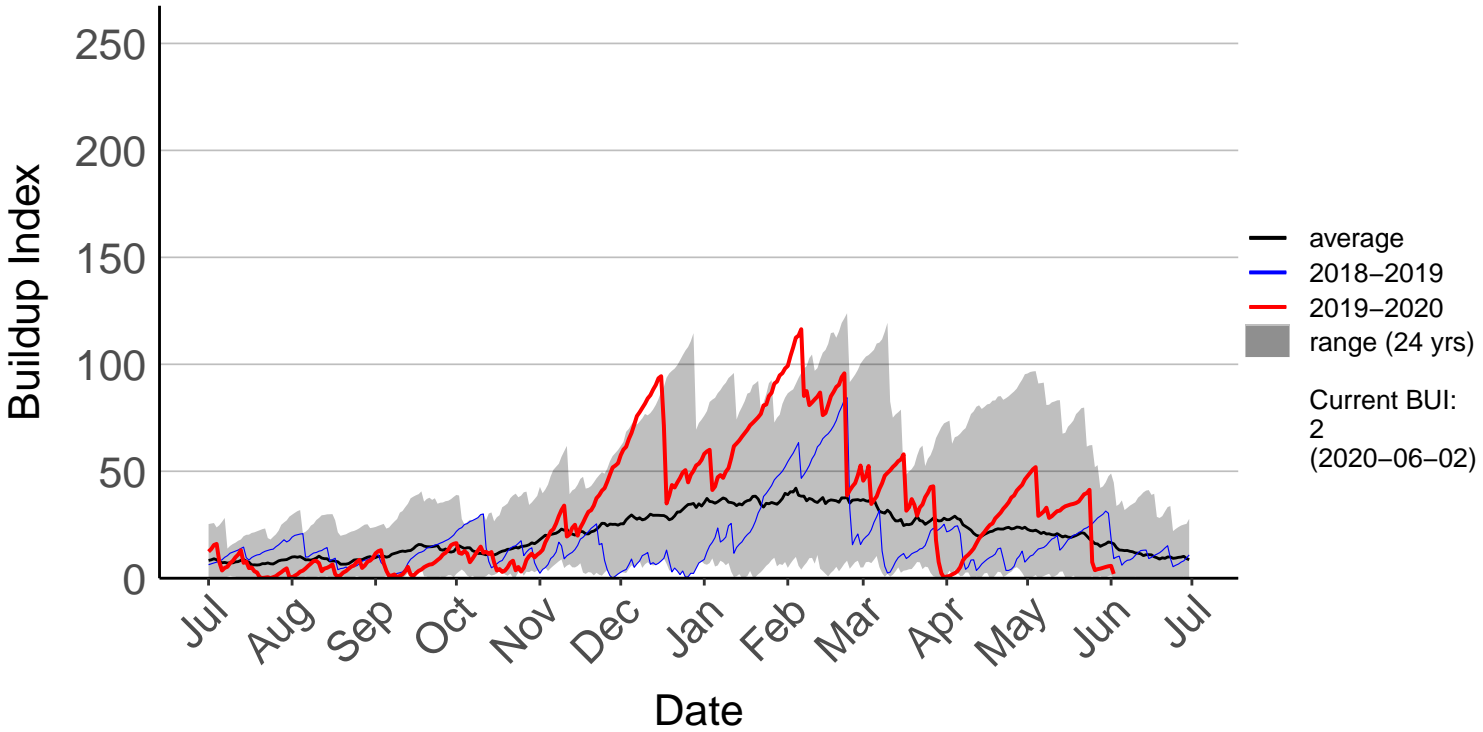

Awatere Valley, Dashwood Raws (Jul 1996 to Jun 2020)

Blenheim Aero Aws (Jul 1996 to Jun 2020)

Cape Campbell SYNOP (Jul 1996 to Jun 2020)

Glenveigh Kaikoura Raws (Aug 2014 to Jun 2020)

Kaikoura SYNOP (Jul 1996 to Jun 2020)

Kenepuru Head Raws (Jul 1996 to Jun 2020)

Koromiko Raws (Jul 2017 to Jun 2020)

Landsdowne Raws (Dec 2013 to Jun 2020)

Lower Wairau Raws (Sep 2015 to Jun 2020)

Mid Awatere Valley Raws (May 2017 to Jun 2020)

Molesworth Raws (May 1997 to Jun 2020)

Onamalutu Raws (Sep 2009 to Jun 2020)

Opua Bay Raws (Jul 1996 to Jan 2017) – DISCONTINUED

Pudding Hill Raws (Dec 2017 to Jun 2020)

Rai Valley Raws (Sep 1996 to Jun 2020)