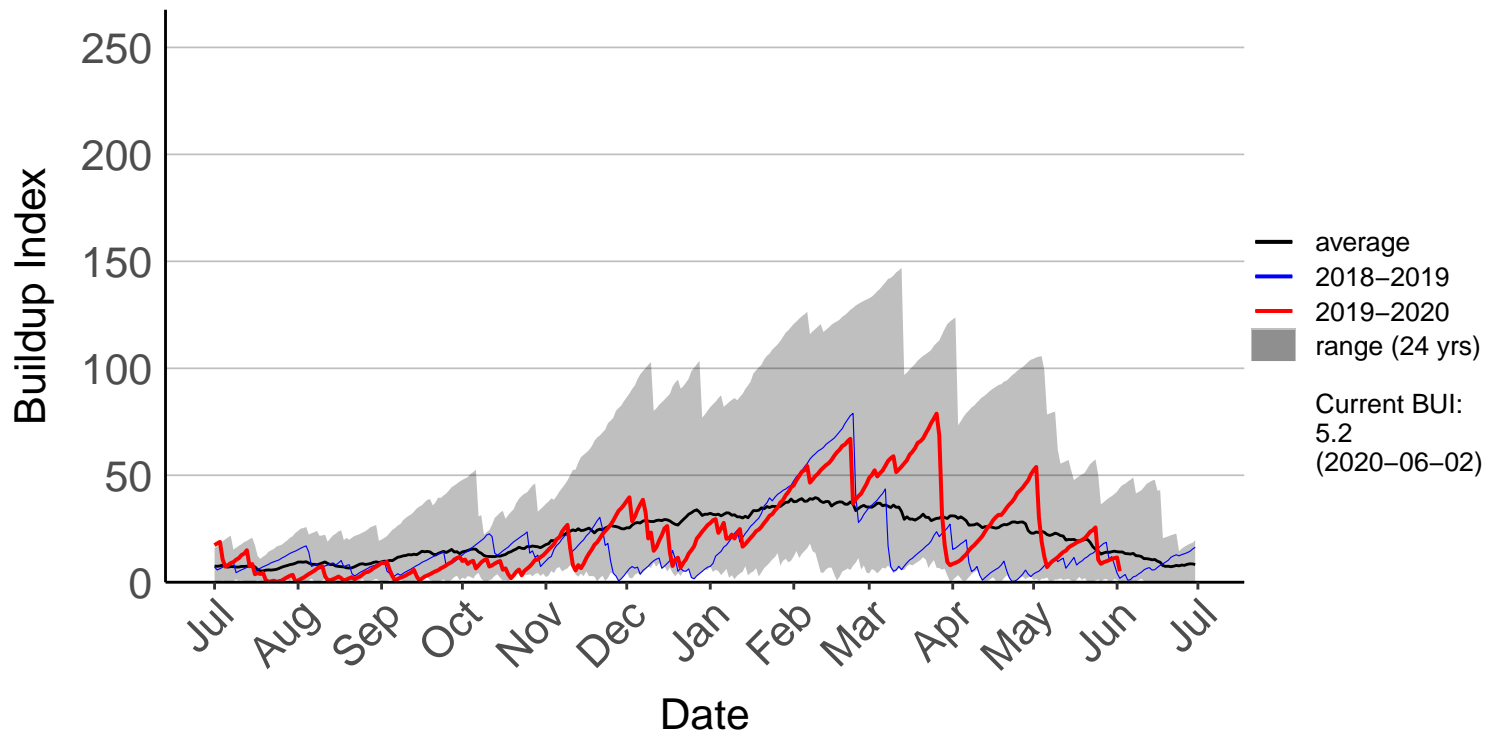

Awatere Valley, Dashwood Raws (Jul 1996 to Jun 2020)

Blenheim Aero Aws (Jul 1996 to Jun 2020)

Cape Campbell SYNOP (Jul 1996 to Jun 2020)

Glenveigh Kaikoura Raws (Aug 2014 to Jun 2020)

Kaikoura SYNOP (Jul 1996 to Jun 2020)

Kenepuru Head Raws (Jul 1996 to Jun 2020)

Koromiko Raws (Jul 2017 to Jun 2020)

Landsdowne Raws (Dec 2013 to Jun 2020)

Lower Wairau Raws (Sep 2015 to Jun 2020)

Mid Awatere Valley Raws (May 2017 to Jun 2020)

Molesworth Raws (May 1997 to Jun 2020)

Onamalutu Raws (Sep 2009 to Jun 2020)

Opua Bay Raws (Jul 1996 to Jan 2017) – DISCONTINUED

Pudding Hill Raws (Dec 2017 to Jun 2020)

Rai Valley Raws (Sep 1996 to Jun 2020)