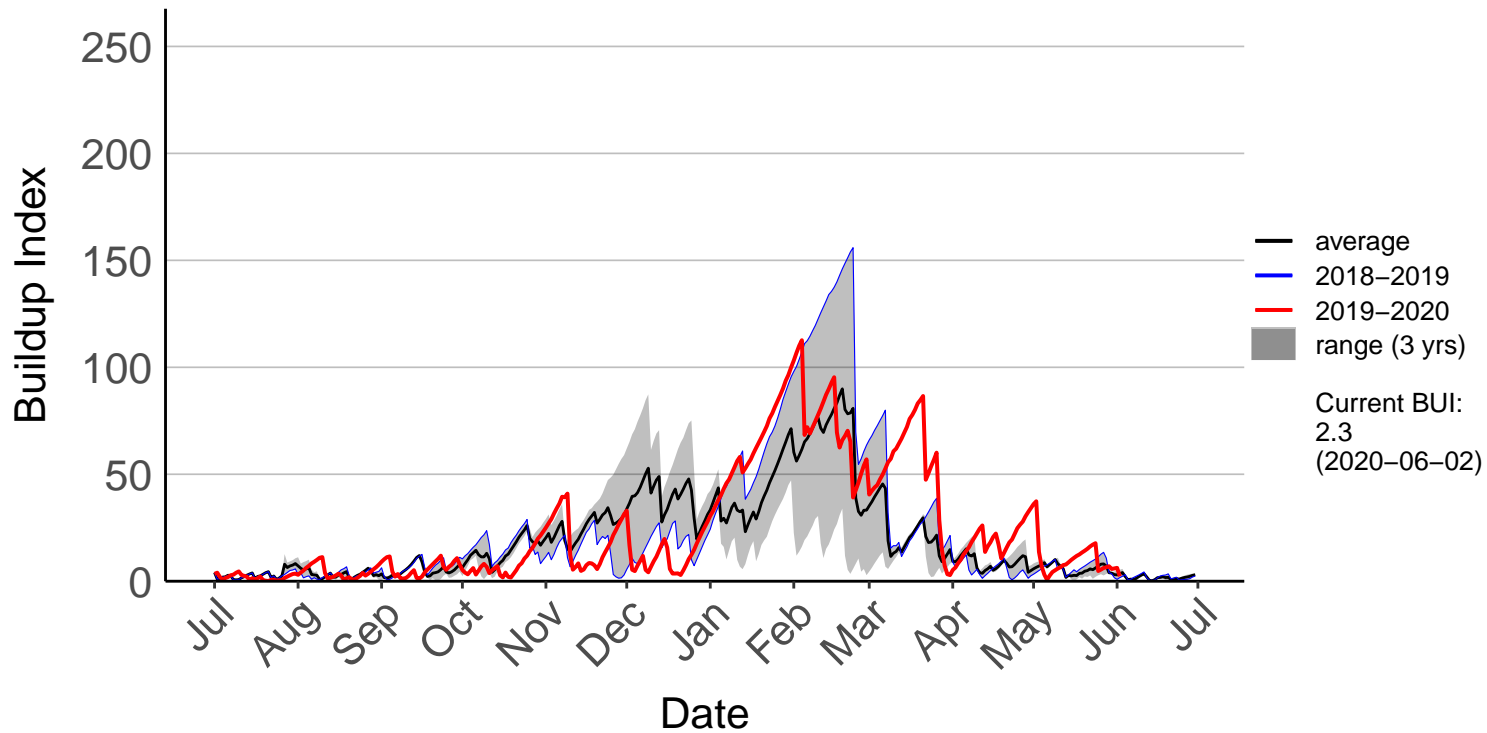

Awatere Valley, Dashwood Raws (Jul 1996 to Jun 2020)

Blenheim Aero Aws (Jul 1996 to Jun 2020)

Cape Campbell SYNOP (Jul 1996 to Jun 2020)

Glenveigh Kaikoura Raws (Aug 2014 to Jun 2020)

Kaikoura SYNOP (Jul 1996 to Jun 2020)

Kenepuru Head Raws (Jul 1996 to Jun 2020)

Koromiko Raws (Jul 2017 to Jun 2020)

Landsdowne Raws (Dec 2013 to Jun 2020)

Lower Wairau Raws (Sep 2015 to Jun 2020)

Mid Awatere Valley Raws (May 2017 to Jun 2020)

Molesworth Raws (May 1997 to Jun 2020)

Onamalutu Raws (Sep 2009 to Jun 2020)

Opua Bay Raws (Jul 1996 to Jan 2017) – DISCONTINUED

Pudding Hill Raws (Dec 2017 to Jun 2020)

Rai Valley Raws (Sep 1996 to Jun 2020)