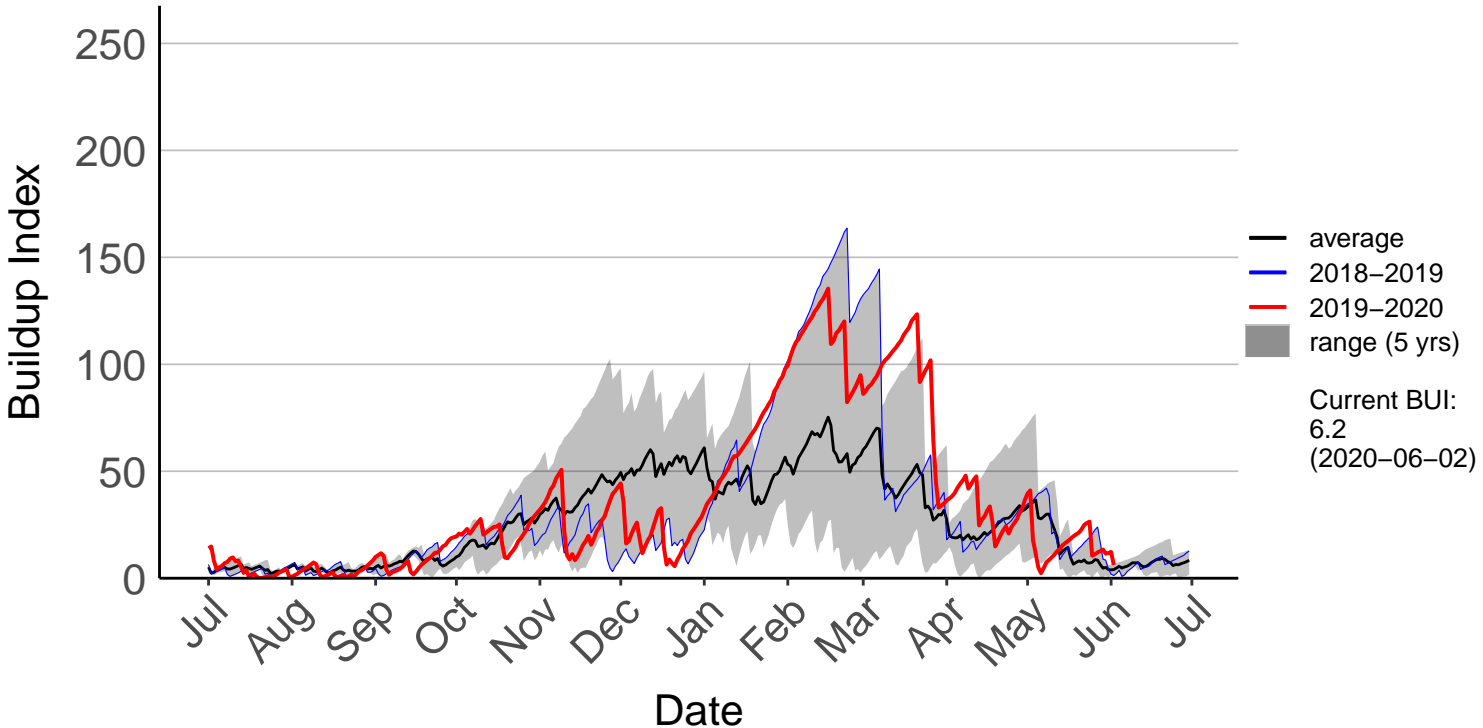

Awatere Valley, Dashwood Raws (Jul 1996 to Jun 2020)

Blenheim Aero Aws (Jul 1996 to Jun 2020)

Cape Campbell SYNOP (Jul 1996 to Jun 2020)

Glenveigh Kaikoura Raws (Aug 2014 to Jun 2020)

Kaikoura SYNOP (Jul 1996 to Jun 2020)

Kenepuru Head Raws (Jul 1996 to Jun 2020)

Koromiko Raws (Jul 2017 to Jun 2020)

Landsdowne Raws (Dec 2013 to Jun 2020)

Lower Wairau Raws (Sep 2015 to Jun 2020)

Mid Awatere Valley Raws (May 2017 to Jun 2020)

Molesworth Raws (May 1997 to Jun 2020)

Onamalutu Raws (Sep 2009 to Jun 2020)

Opua Bay Raws (Jul 1996 to Jan 2017) – DISCONTINUED

Pudding Hill Raws (Dec 2017 to Jun 2020)

Rai Valley Raws (Sep 1996 to Jun 2020)