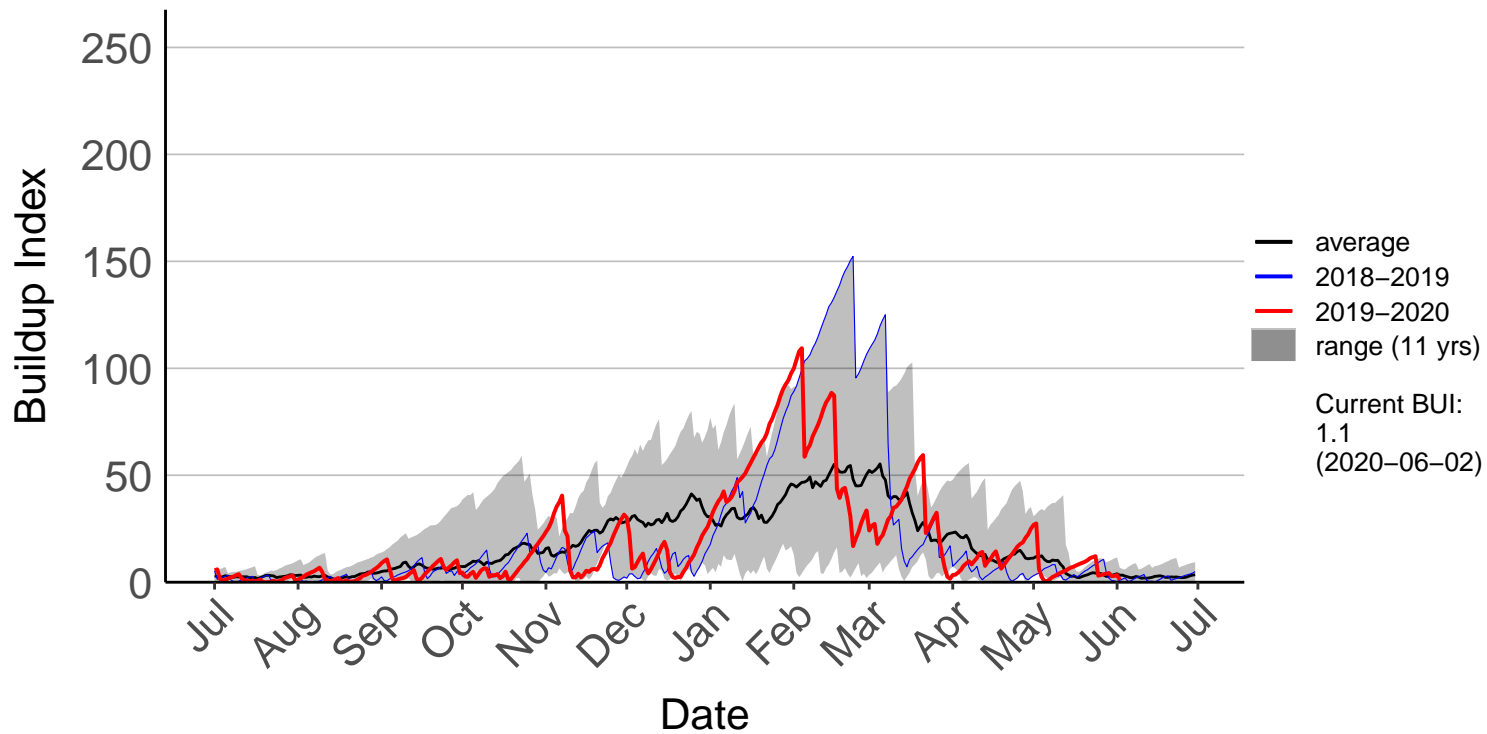

Awatere Valley, Dashwood Raws (Jul 1996 to Jun 2020)

Blenheim Aero Aws (Jul 1996 to Jun 2020)

Cape Campbell SYNOP (Jul 1996 to Jun 2020)

Glenveigh Kaikoura Raws (Aug 2014 to Jun 2020)

Kaikoura SYNOP (Jul 1996 to Jun 2020)

Kenepuru Head Raws (Jul 1996 to Jun 2020)

Koromiko Raws (Jul 2017 to Jun 2020)

Landsdowne Raws (Dec 2013 to Jun 2020)

Lower Wairau Raws (Sep 2015 to Jun 2020)

Mid Awatere Valley Raws (May 2017 to Jun 2020)

Molesworth Raws (May 1997 to Jun 2020)

Onamalutu Raws (Sep 2009 to Jun 2020)

Opua Bay Raws (Jul 1996 to Jan 2017) – DISCONTINUED

Pudding Hill Raws (Dec 2017 to Jun 2020)

Rai Valley Raws (Sep 1996 to Jun 2020)