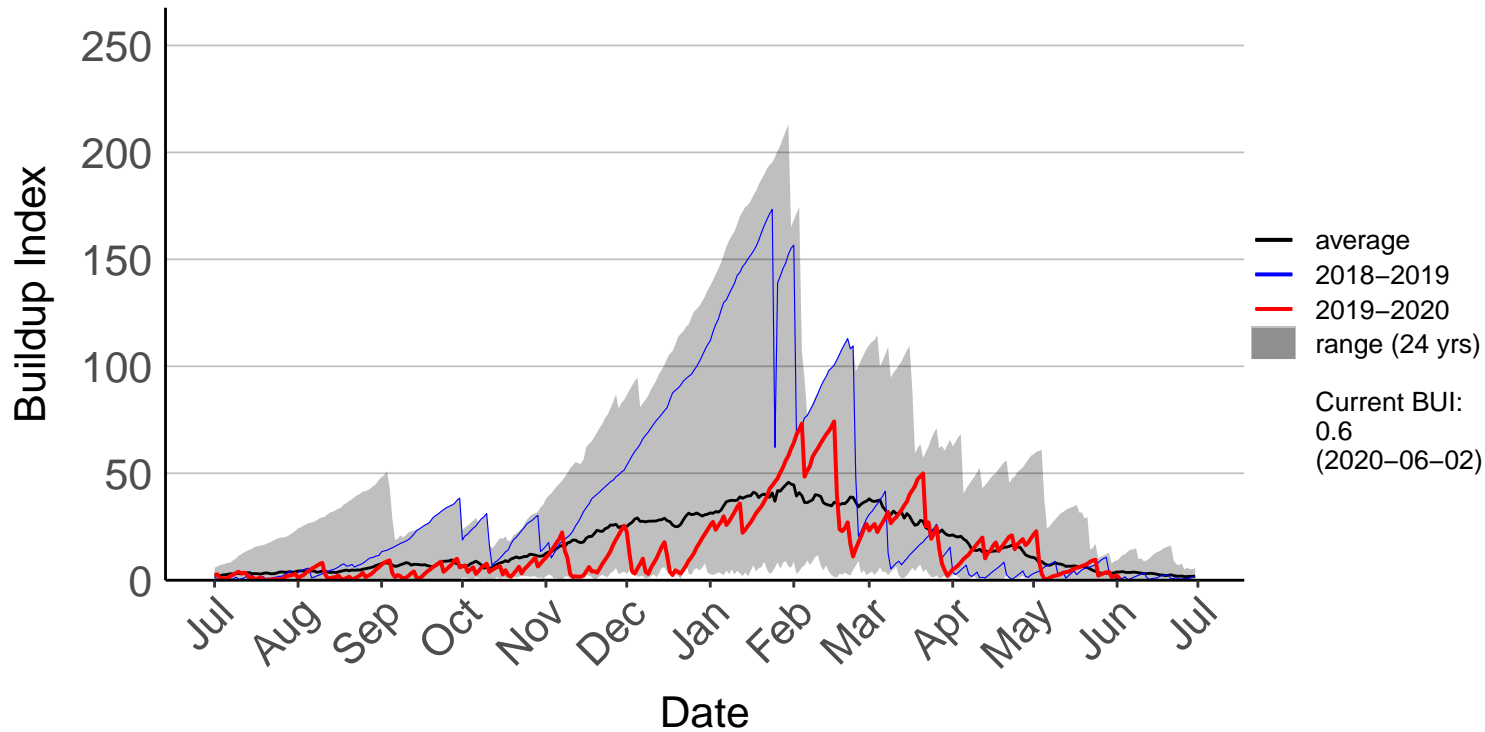

Awatere Valley, Dashwood Raws (Jul 1996 to Jun 2020)

Blenheim Aero Aws (Jul 1996 to Jun 2020)

Cape Campbell SYNOP (Jul 1996 to Jun 2020)

Glenveigh Kaikoura Raws (Aug 2014 to Jun 2020)

Kaikoura SYNOP (Jul 1996 to Jun 2020)

Kenepuru Head Raws (Jul 1996 to Jun 2020)

Koromiko Raws (Jul 2017 to Jun 2020)

Landsdowne Raws (Dec 2013 to Jun 2020)

Lower Wairau Raws (Sep 2015 to Jun 2020)

Mid Awatere Valley Raws (May 2017 to Jun 2020)

Molesworth Raws (May 1997 to Jun 2020)

Onamalutu Raws (Sep 2009 to Jun 2020)

Opua Bay Raws (Jul 1996 to Jan 2017) – DISCONTINUED

Pudding Hill Raws (Dec 2017 to Jun 2020)

Rai Valley Raws (Sep 1996 to Jun 2020)