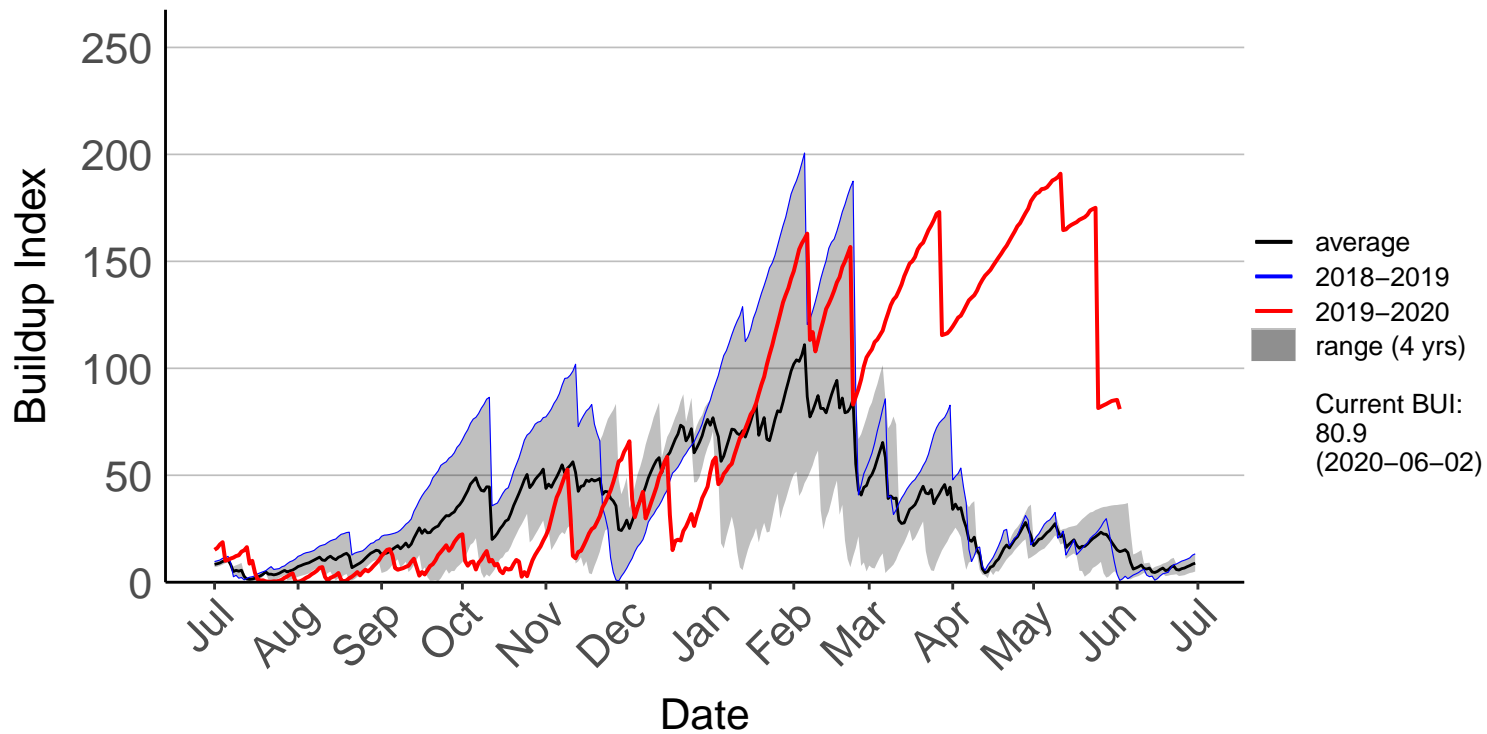

Kenepuru Head Raws (Jul 1996 to Jun 2020)

Koromiko Raws (Jul 2017 to Jun 2020)

Landsdowne Raws (Dec 2013 to Jun 2020)

Lower Wairau Raws (Sep 2015 to Jun 2020)

Mid Awatere Valley Raws (May 2017 to Jun 2020)

Molesworth Raws (May 1997 to Jun 2020)

Onamalutu Raws (Sep 2009 to Jun 2020)

Opua Bay Raws (Jul 1996 to Jan 2017) – DISCONTINUED

Pudding Hill Raws (Dec 2017 to Jun 2020)

Rai Valley Raws (Sep 1996 to Jun 2020)

Tor Darroch Raws (Dec 2014 to Jun 2020)

Upper Clarence Raws (Nov 2016 to Jun 2020)

Ward Raws (Jun 2014 to Jun 2020)