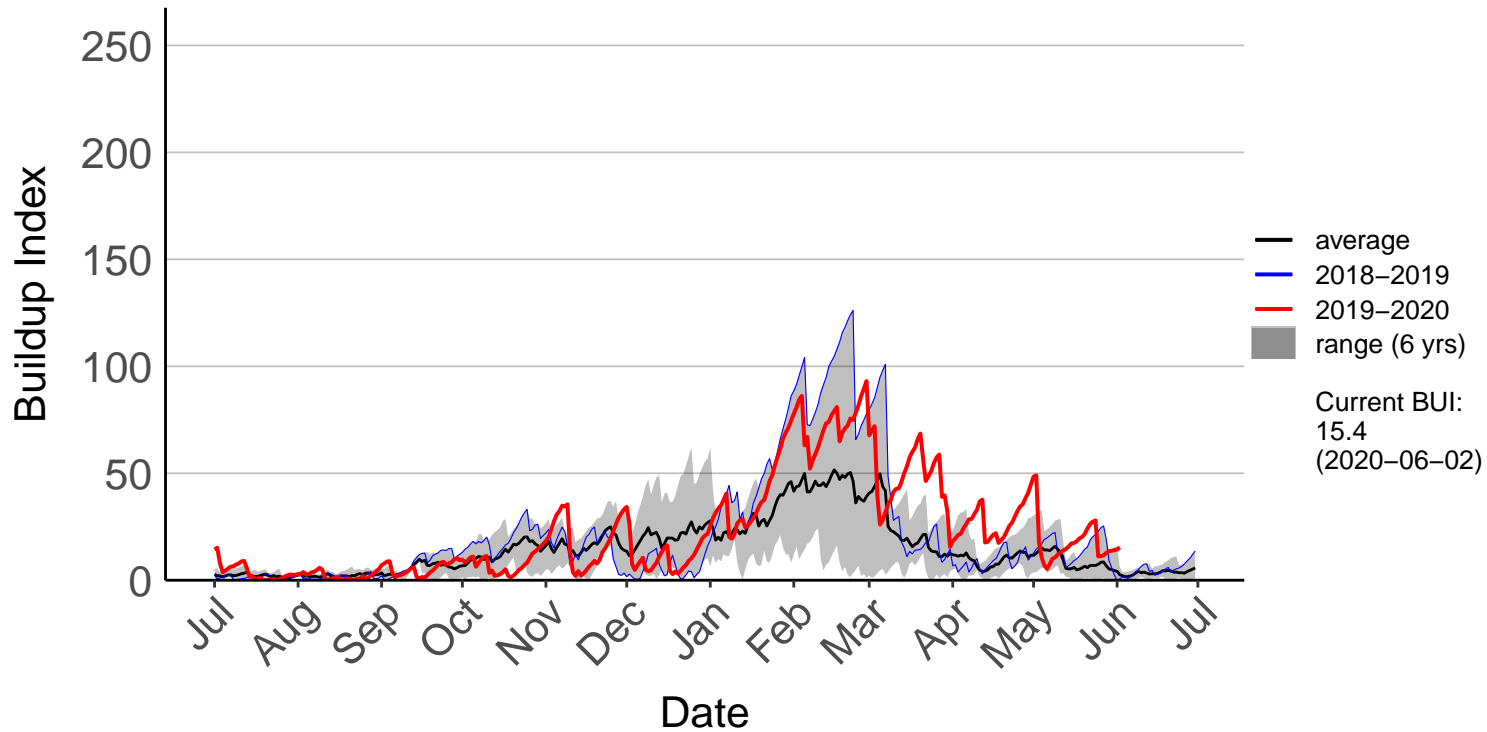

Kenepuru Head Raws (Jul 1996 to Jun 2020)

Koromiko Raws (Jul 2017 to Jun 2020)

Landsdowne Raws (Dec 2013 to Jun 2020)

Lower Wairau Raws (Sep 2015 to Jun 2020)

Mid Awatere Valley Raws (May 2017 to Jun 2020)

Molesworth Raws (May 1997 to Jun 2020)

Onamalutu Raws (Sep 2009 to Jun 2020)

Opua Bay Raws (Jul 1996 to Jan 2017) – DISCONTINUED

Pudding Hill Raws (Dec 2017 to Jun 2020)

Rai Valley Raws (Sep 1996 to Jun 2020)

Tor Darroch Raws (Dec 2014 to Jun 2020)

Upper Clarence Raws (Nov 2016 to Jun 2020)

Ward Raws (Jun 2014 to Jun 2020)