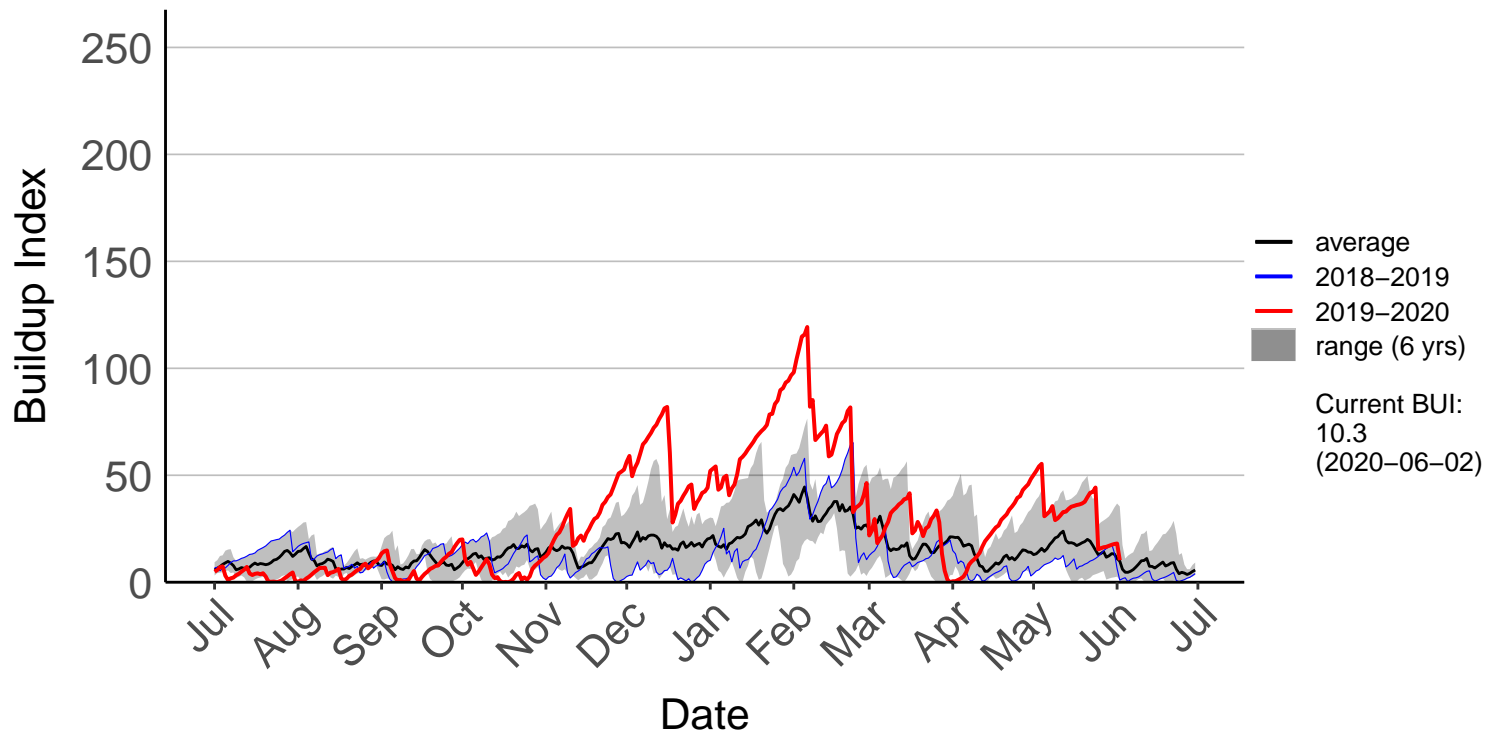

Awatere Valley, Dashwood Raws (Jul 1996 to Jun 2020)

Blenheim Aero Aws (Jul 1996 to Jun 2020)

Cape Campbell SYNOP (Jul 1996 to Jun 2020)

Glenveigh Kaikoura Raws (Aug 2014 to Jun 2020)

Kaikoura SYNOP (Jul 1996 to Jun 2020)

Kenepuru Head Raws (Jul 1996 to Jun 2020)

Koromiko Raws (Jul 2017 to Jun 2020)

Landsdowne Raws (Dec 2013 to Jun 2020)

Lower Wairau Raws (Sep 2015 to Jun 2020)

Mid Awatere Valley Raws (May 2017 to Jun 2020)

Molesworth Raws (May 1997 to Jun 2020)

Onamalutu Raws (Sep 2009 to Jun 2020)

Opua Bay Raws (Jul 1996 to Jan 2017) – DISCONTINUED

Pudding Hill Raws (Dec 2017 to Jun 2020)

Rai Valley Raws (Sep 1996 to Jun 2020)