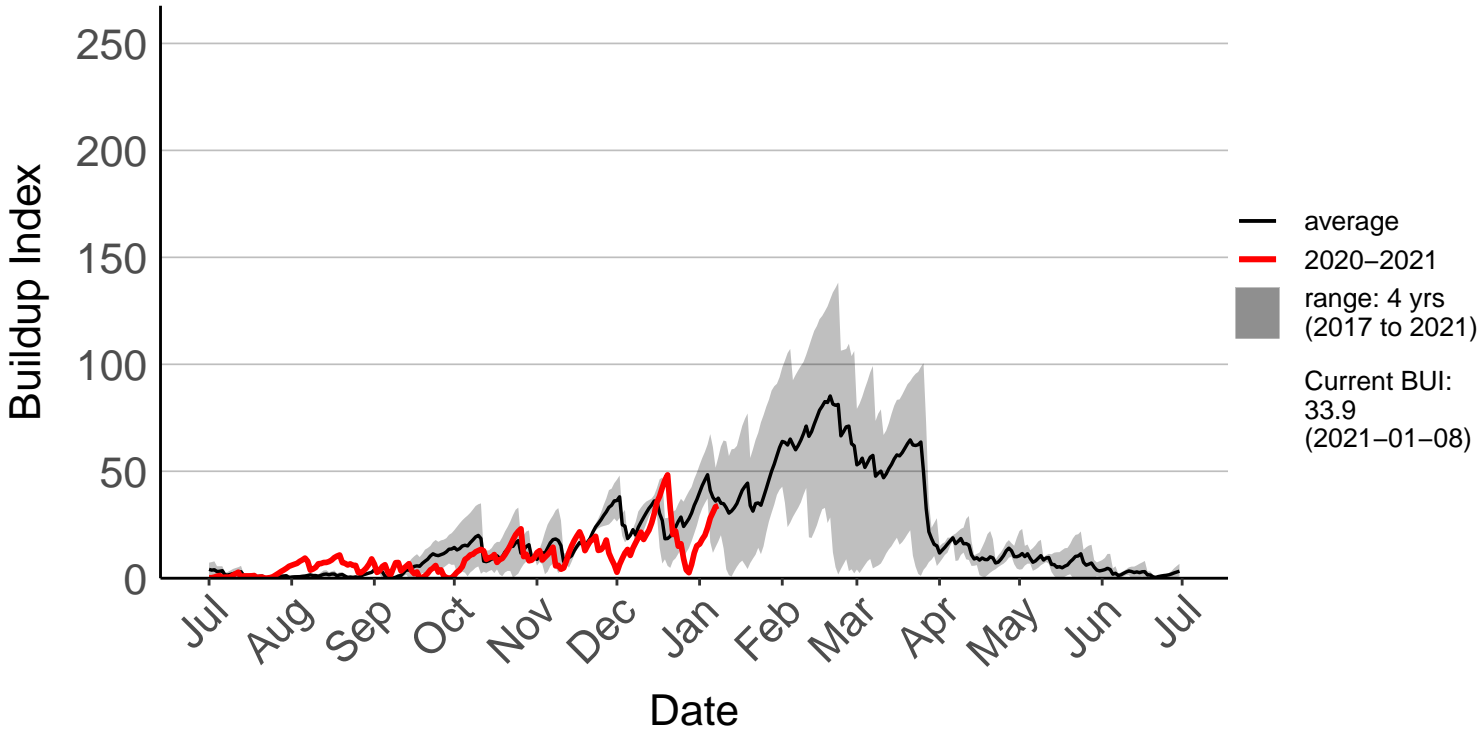

Lower Wairau Raws

Mid Awatere Valley Raws

Molesworth Raws

Onamalutu Raws

Opua Bay Raws – DISCONTINUED

Pudding Hill Raws

Rai Valley Raws

Tor Darroch Raws