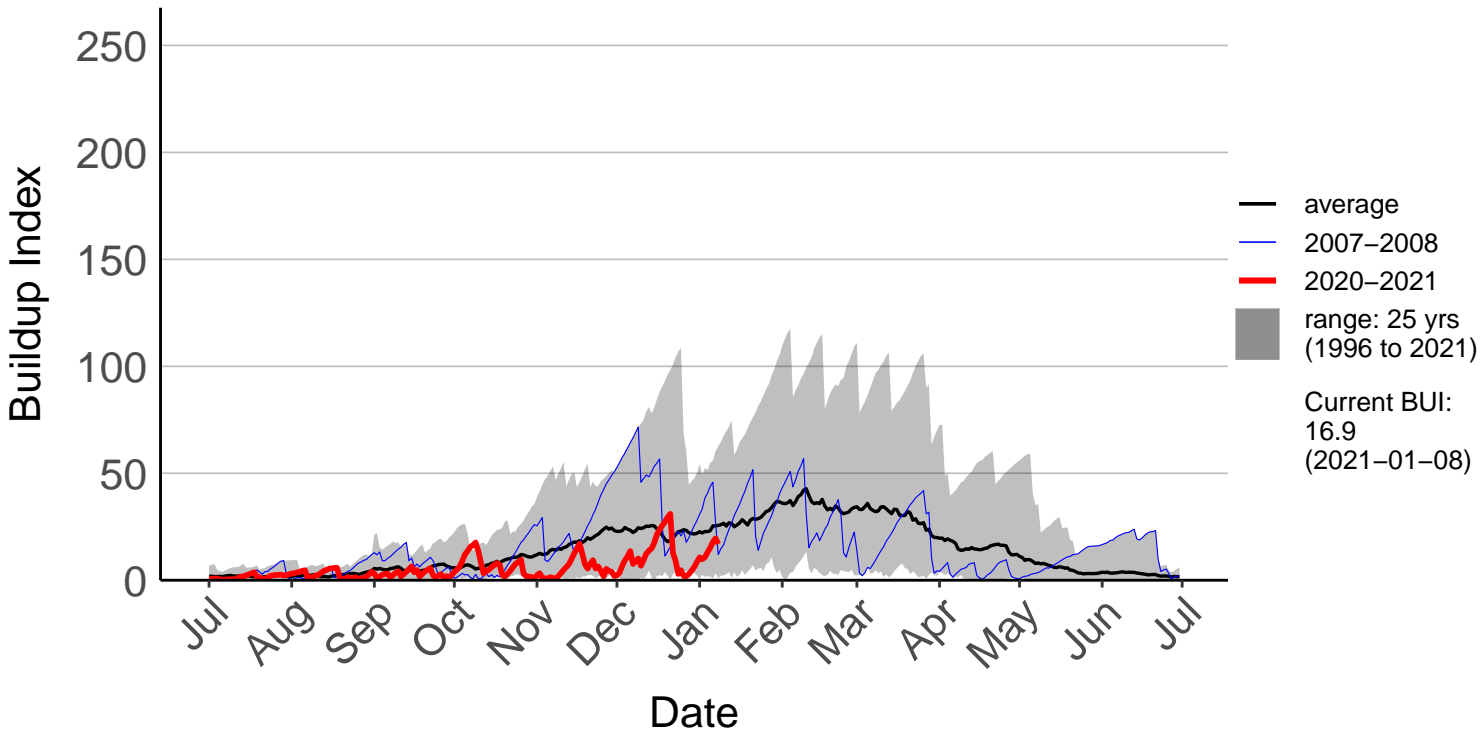

Lower Wairau Raws

Mid Awatere Valley Raws

Molesworth Raws

Onamalutu Raws

Opua Bay Raws – DISCONTINUED

Pudding Hill Raws

Rai Valley Raws

Tor Darroch Raws