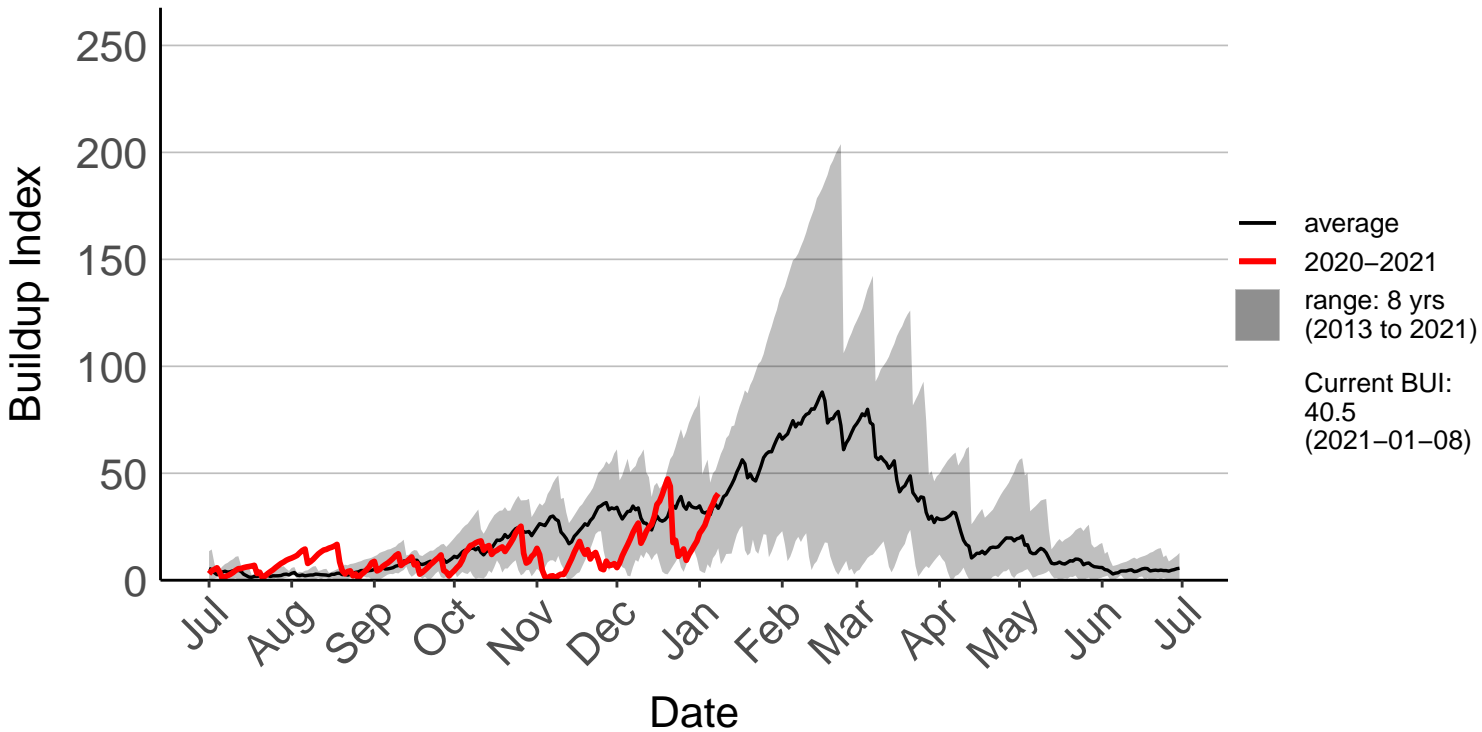

Awatere Valley, Dashwood Raws

Blenheim Aero Aws

Cape Campbell SYNOP

Glenveigh Kaikoura Raws

Kaikoura SYNOP

Kenepuru Head Raws

Koromiko Raws

Landsdowne Raws

Lower Wairau Raws

Mid Awatere Valley Raws

Molesworth Raws

Onamalutu Raws

Opua Bay Raws – DISCONTINUED

Pudding Hill Raws

Rai Valley Raws

Tor Darroch Raws