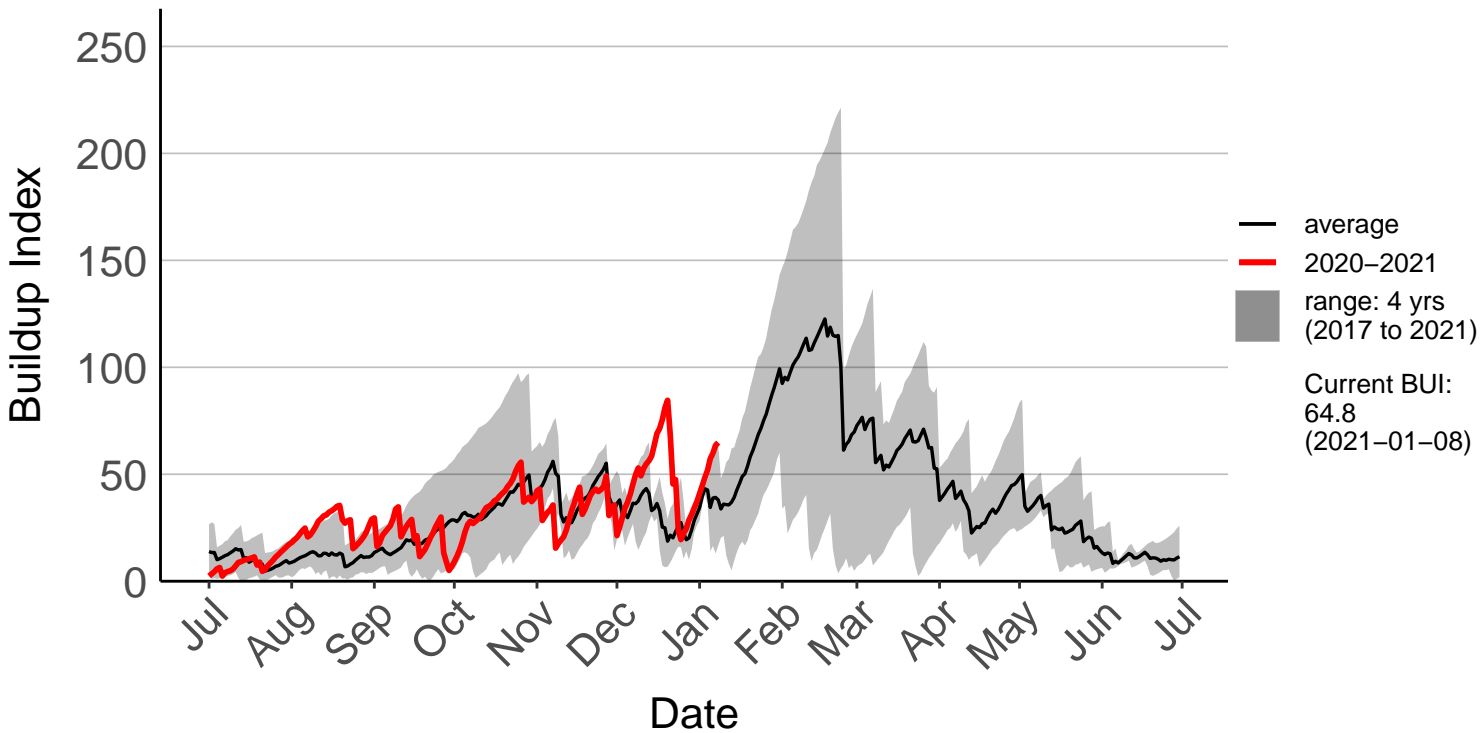

Awatere Valley, Dashwood Raws

Blenheim Aero Aws

Cape Campbell SYNOP

Glenveigh Kaikoura Raws

Kaikoura SYNOP

Kenepuru Head Raws

Koromiko Raws

Landsdowne Raws

Lower Wairau Raws

Mid Awatere Valley Raws

Molesworth Raws

Onamalutu Raws

Opua Bay Raws – DISCONTINUED

Pudding Hill Raws

Rai Valley Raws

Tor Darroch Raws