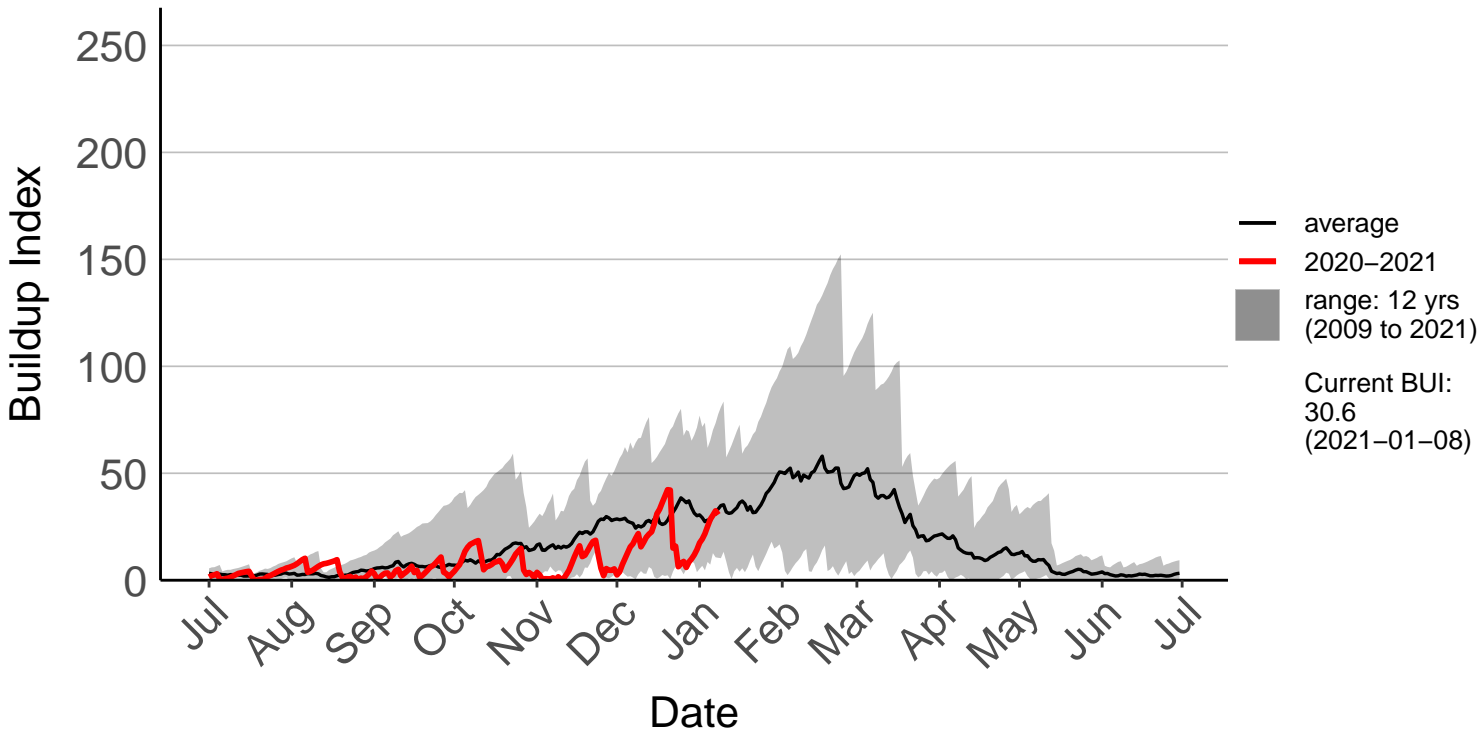

Lower Wairau Raws

Mid Awatere Valley Raws

Molesworth Raws

Onamalutu Raws

Opua Bay Raws – DISCONTINUED

Pudding Hill Raws

Rai Valley Raws

Tor Darroch Raws