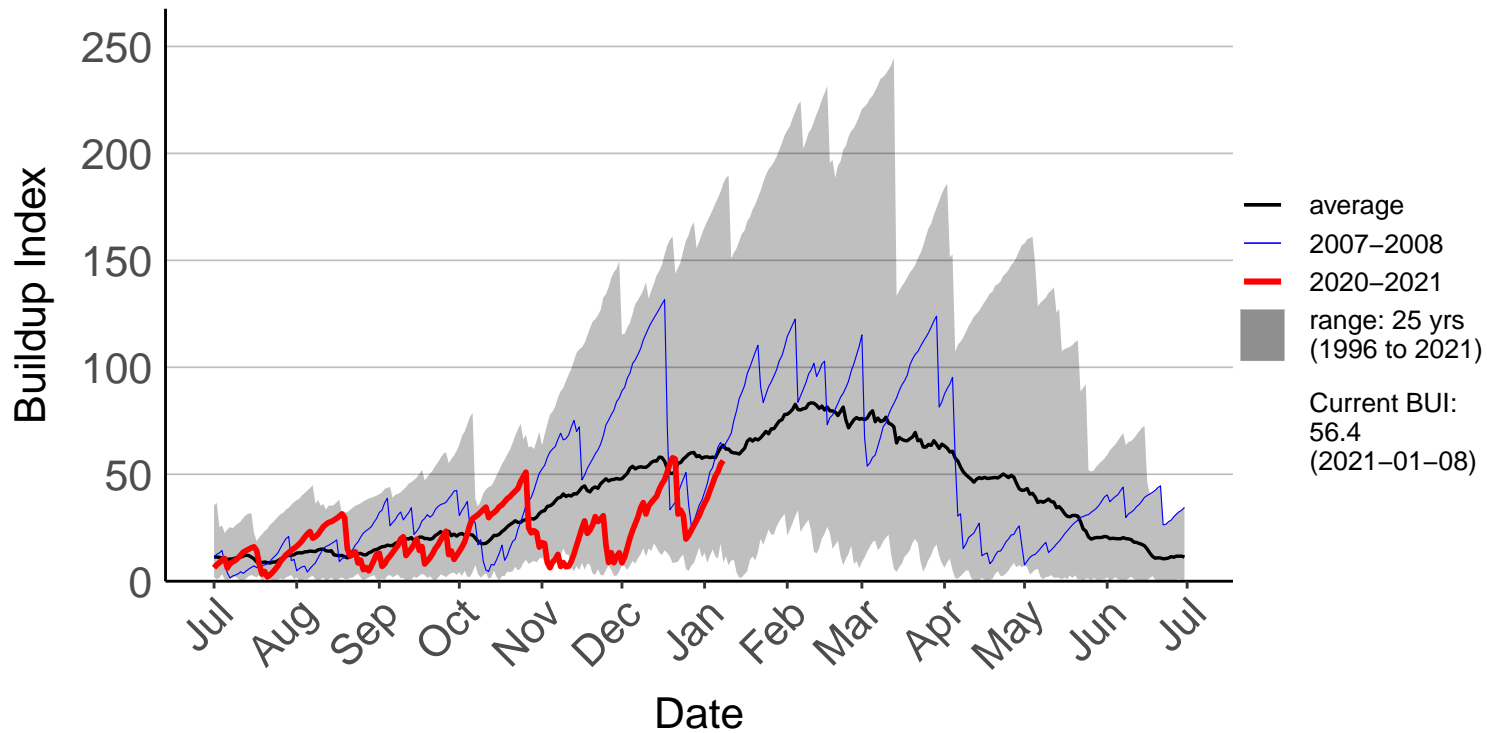

Awatere Valley, Dashwood Raws

Blenheim Aero Aws

Cape Campbell SYNOP

Glenveigh Kaikoura Raws

Kaikoura SYNOP

Kenepuru Head Raws

Koromiko Raws

Landsdowne Raws

Lower Wairau Raws

Mid Awatere Valley Raws

Molesworth Raws

Onamalutu Raws

Opua Bay Raws – DISCONTINUED

Pudding Hill Raws

Rai Valley Raws

Tor Darroch Raws