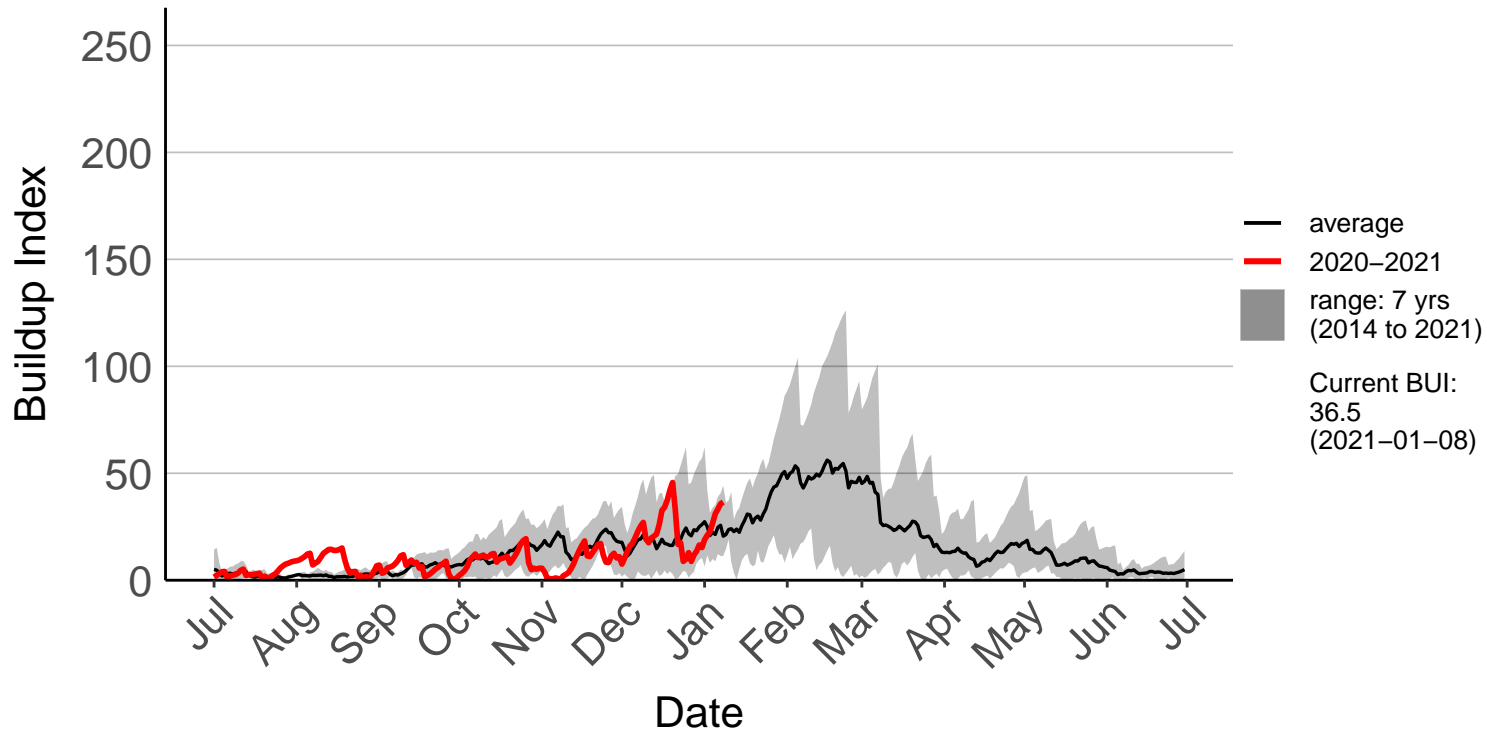

Lower Wairau Raws

Mid Awatere Valley Raws

Molesworth Raws

Onamalutu Raws

Opua Bay Raws – DISCONTINUED

Pudding Hill Raws

Rai Valley Raws

Tor Darroch Raws