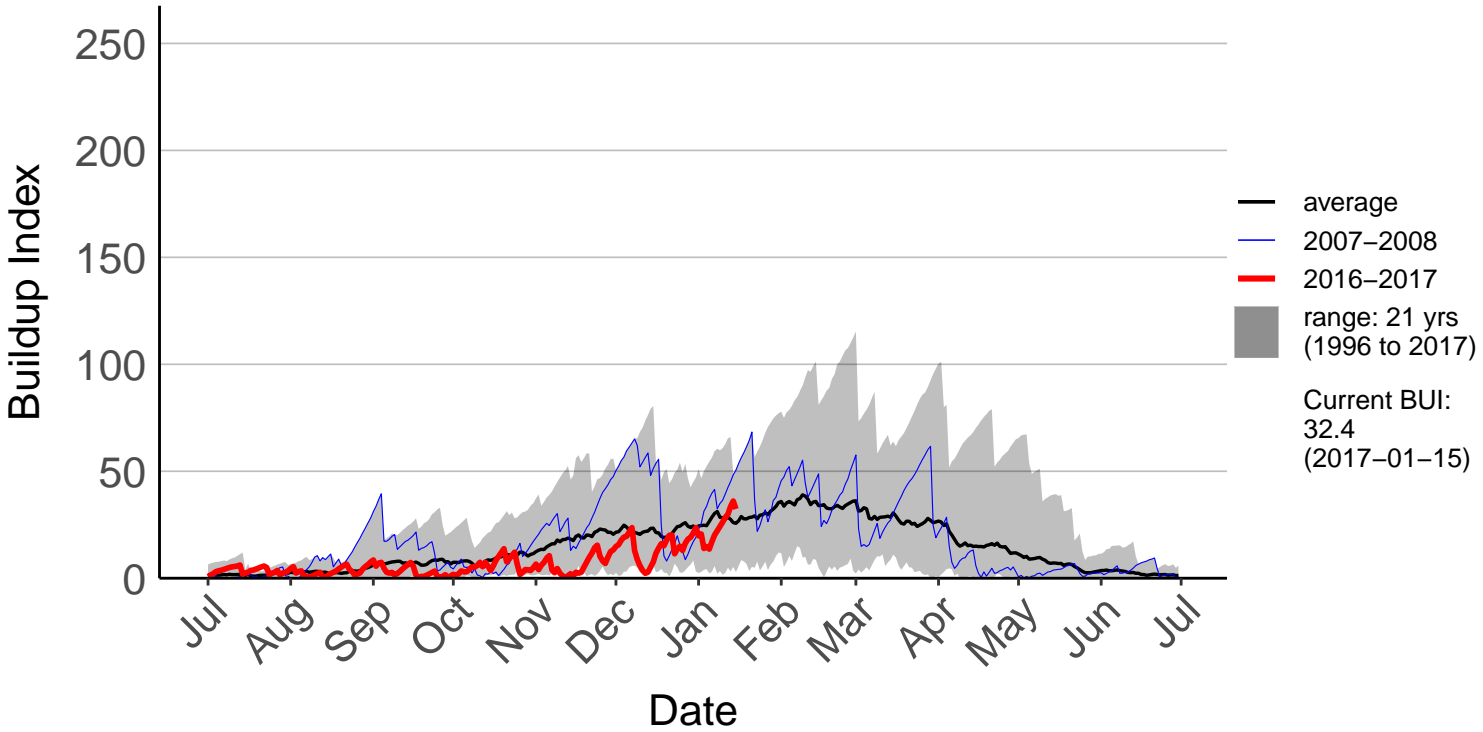

Lower Wairau Raws

Mid Awatere Valley Raws

Molesworth Raws

Onamalutu Raws

Opua Bay Raws – DISCONTINUED

Pudding Hill Raws

Rai Valley Raws

Tor Darroch Raws