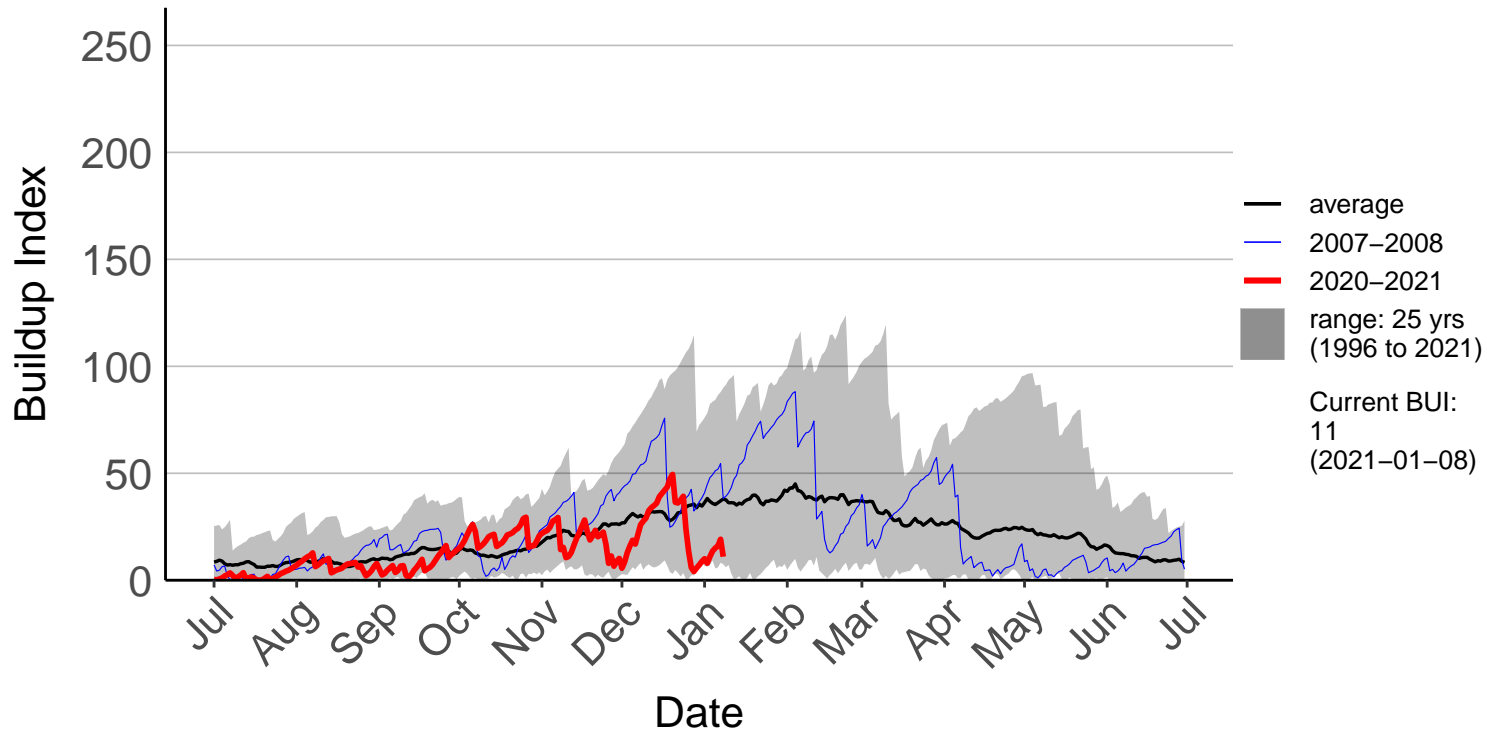

Awatere Valley, Dashwood Raws

Blenheim Aero Aws

Cape Campbell SYNOP

Glenveigh Kaikoura Raws

Kaikoura SYNOP

Kenepuru Head Raws

Koromiko Raws

Landsdowne Raws

Lower Wairau Raws

Mid Awatere Valley Raws

Molesworth Raws

Onamalutu Raws

Opua Bay Raws – DISCONTINUED

Pudding Hill Raws

Rai Valley Raws

Tor Darroch Raws