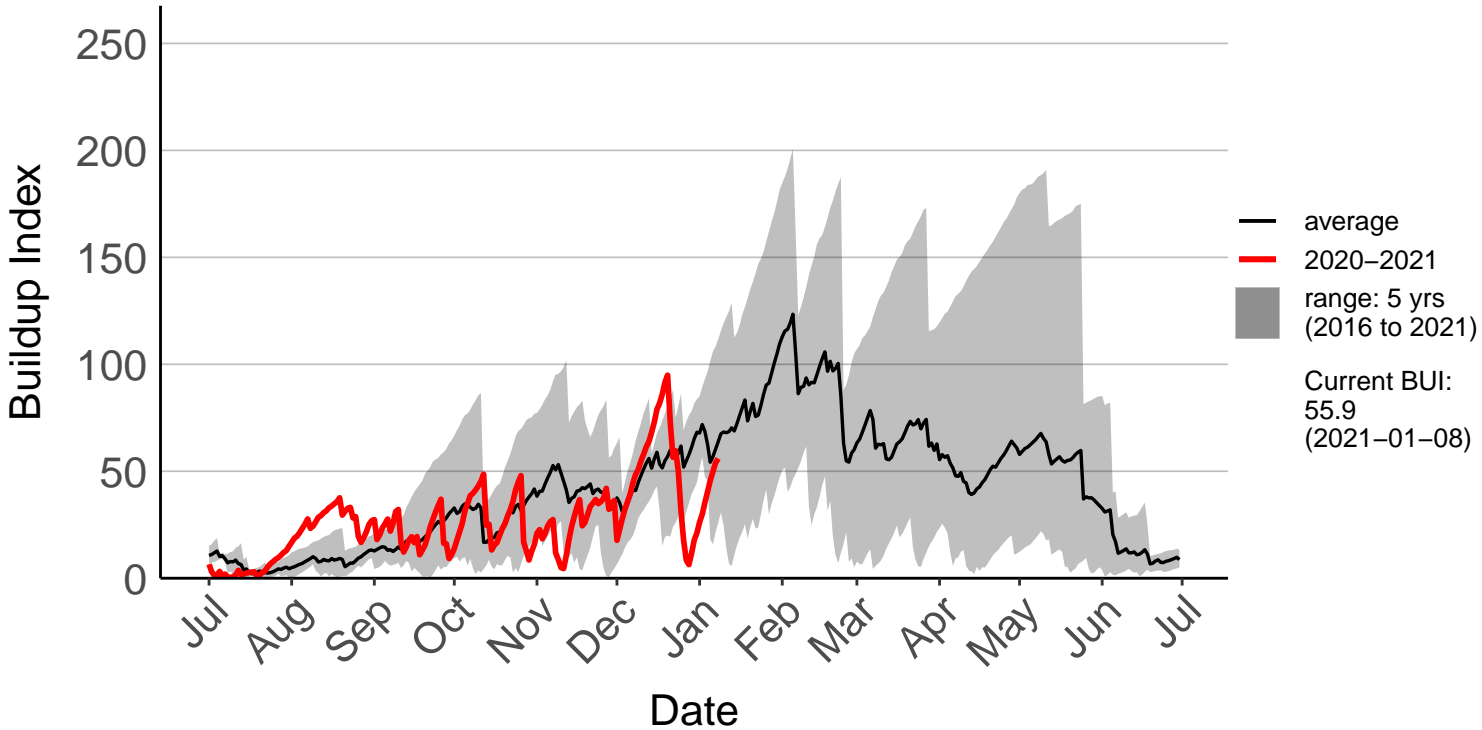

Upper Clarence Raws