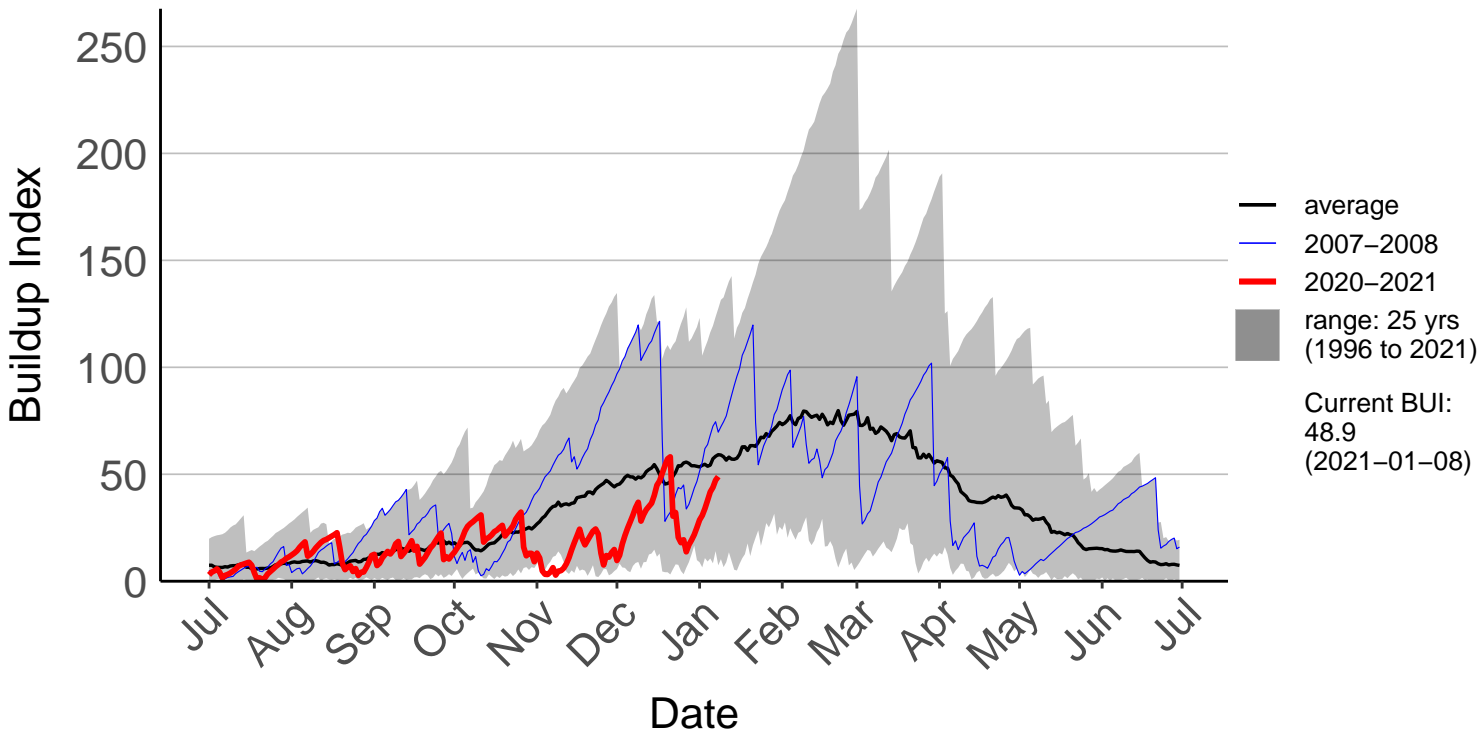

Awatere Valley, Dashwood Raws

Blenheim Aero Aws

Cape Campbell SYNOP

Glenveigh Kaikoura Raws

Kaikoura SYNOP

Kenepuru Head Raws

Koromiko Raws

Landsdowne Raws

Lower Wairau Raws

Mid Awatere Valley Raws

Molesworth Raws

Onamalutu Raws

Opua Bay Raws – DISCONTINUED

Pudding Hill Raws

Rai Valley Raws

Tor Darroch Raws