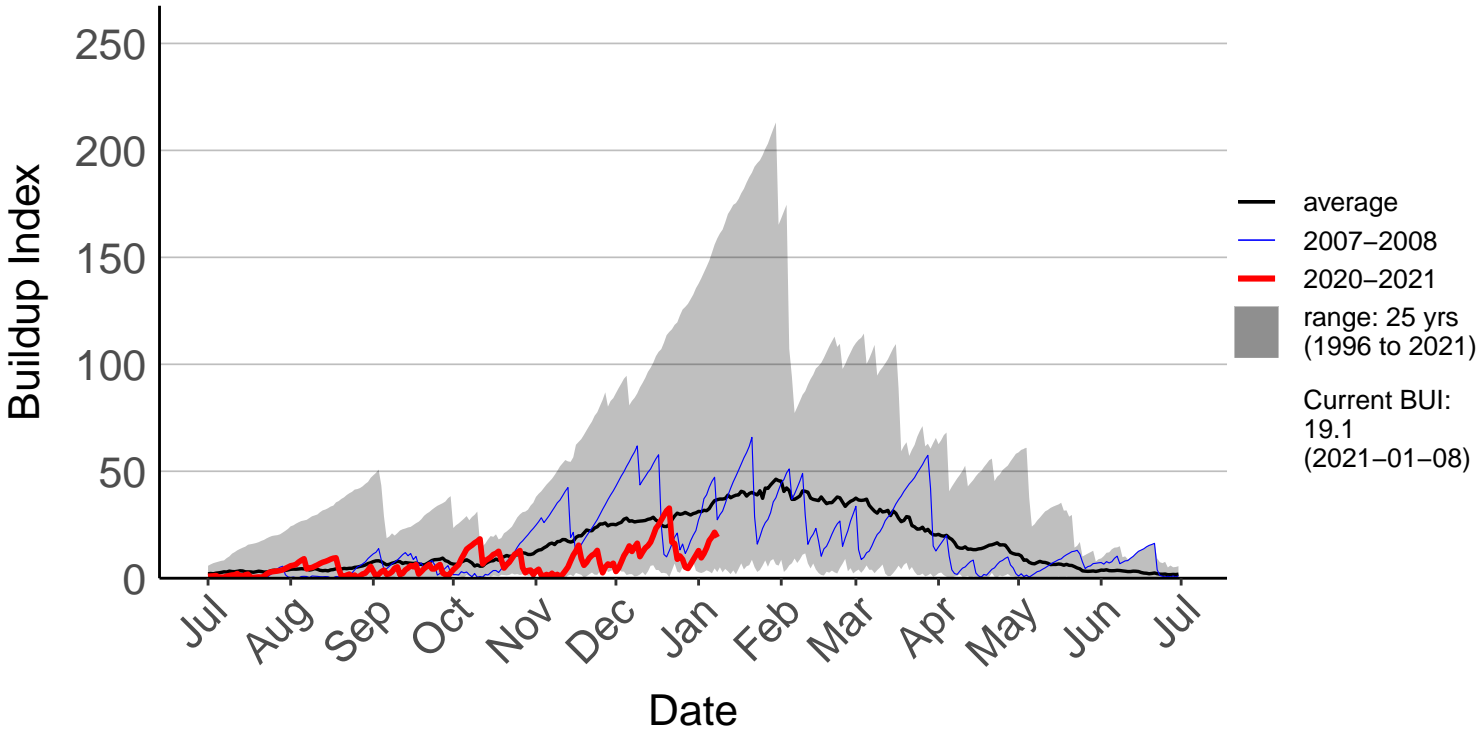

Awatere Valley, Dashwood Raws

Blenheim Aero Aws

Cape Campbell SYNOP

Glenveigh Kaikoura Raws

Kaikoura SYNOP

Kenepuru Head Raws

Koromiko Raws

Landsdowne Raws

Lower Wairau Raws

Mid Awatere Valley Raws

Molesworth Raws

Onamalutu Raws

Opua Bay Raws – DISCONTINUED

Pudding Hill Raws

Rai Valley Raws

Tor Darroch Raws