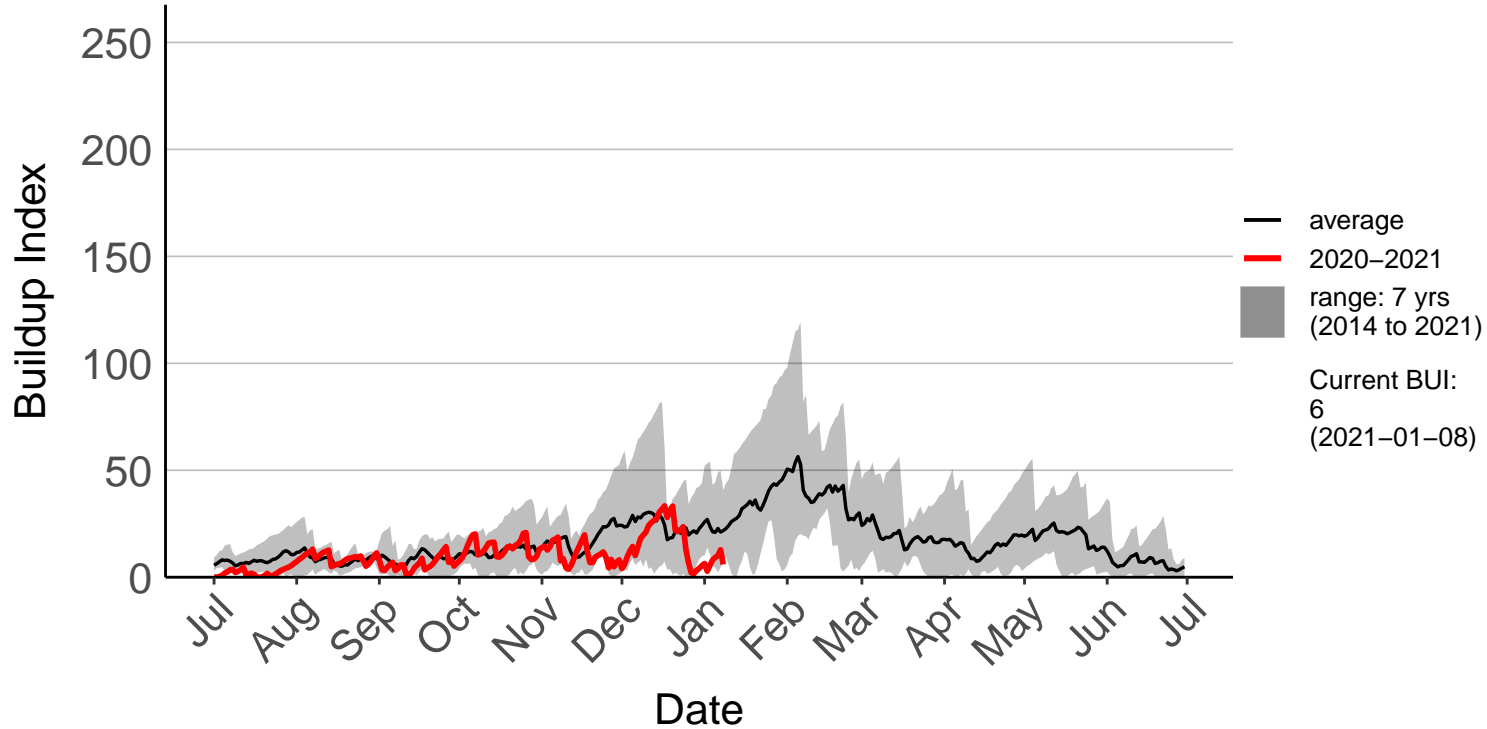

Awatere Valley, Dashwood Raws

Blenheim Aero Aws

Cape Campbell SYNOP

Glenveigh Kaikoura Raws

Kaikoura SYNOP

Kenepuru Head Raws

Koromiko Raws

Landsdowne Raws

Lower Wairau Raws

Mid Awatere Valley Raws

Molesworth Raws

Onamalutu Raws

Opua Bay Raws – DISCONTINUED

Pudding Hill Raws

Rai Valley Raws

Tor Darroch Raws