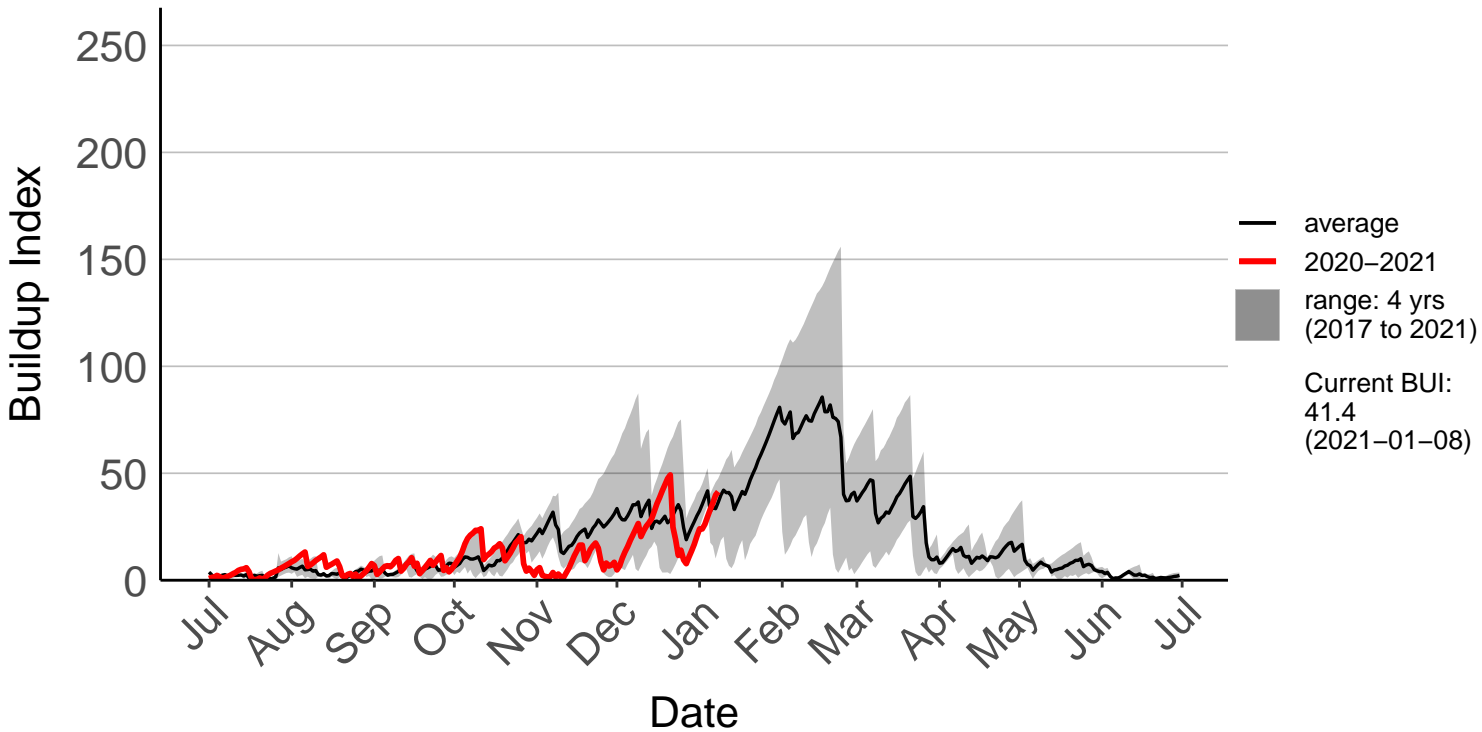

Awatere Valley, Dashwood Raws

Blenheim Aero Aws

Cape Campbell SYNOP

Glenveigh Kaikoura Raws

Kaikoura SYNOP

Kenepuru Head Raws

Koromiko Raws

Landsdowne Raws

Lower Wairau Raws

Mid Awatere Valley Raws

Molesworth Raws

Onamalutu Raws

Opua Bay Raws – DISCONTINUED

Pudding Hill Raws

Rai Valley Raws

Tor Darroch Raws