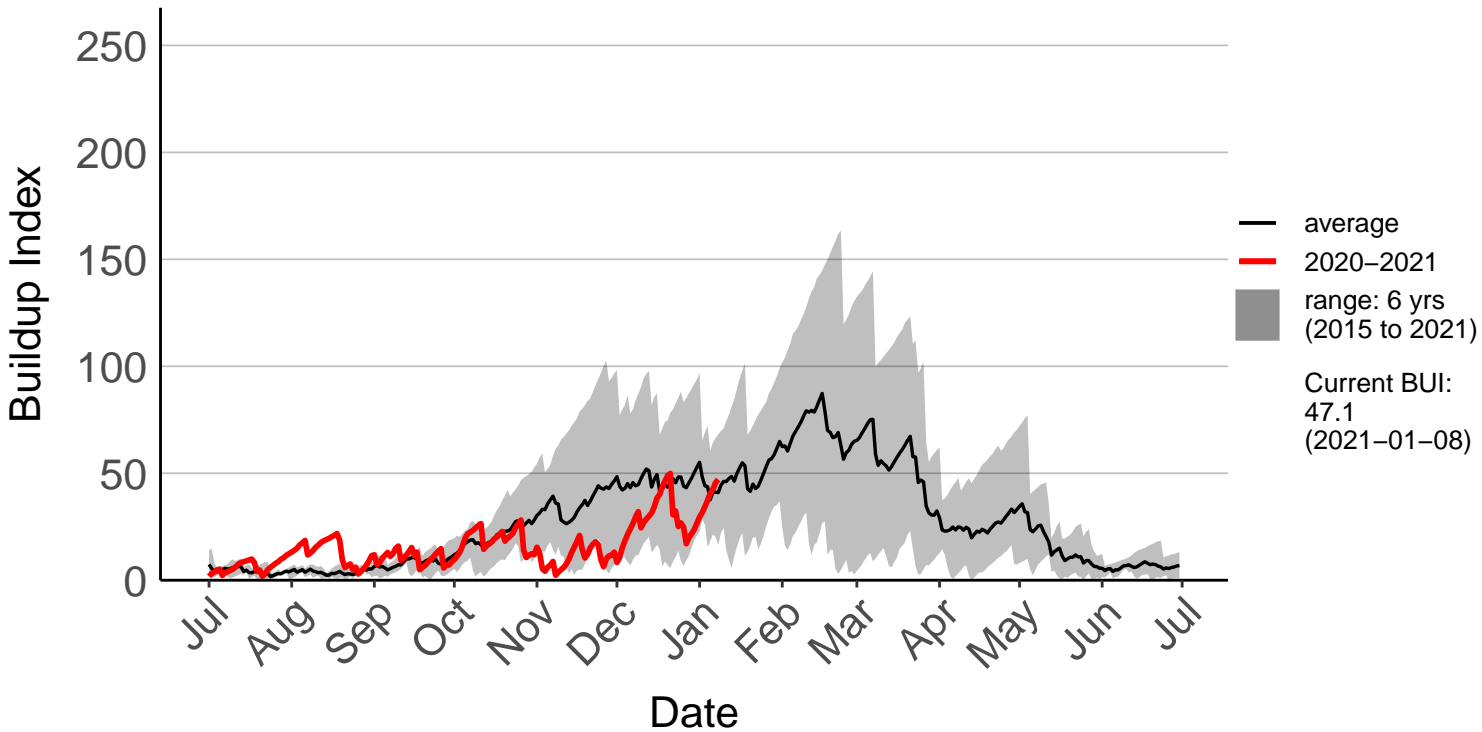

Awatere Valley, Dashwood Raws

Blenheim Aero Aws

Cape Campbell SYNOP

Glenveigh Kaikoura Raws

Kaikoura SYNOP

Kenepuru Head Raws

Koromiko Raws

Landsdowne Raws

Lower Wairau Raws

Mid Awatere Valley Raws

Molesworth Raws

Onamalutu Raws

Opua Bay Raws – DISCONTINUED

Pudding Hill Raws

Rai Valley Raws

Tor Darroch Raws