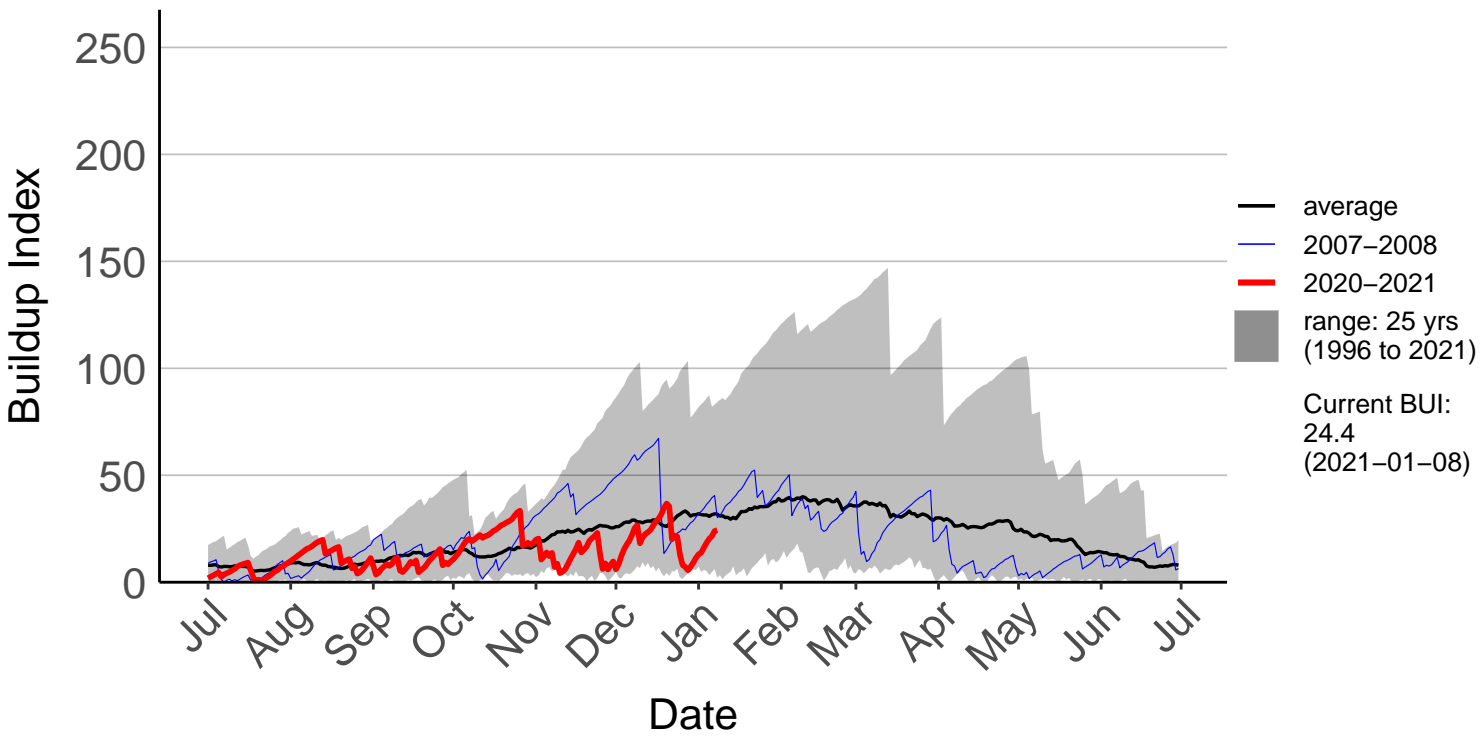

Awatere Valley, Dashwood Raws

Blenheim Aero Aws

Cape Campbell SYNOP

Glenveigh Kaikoura Raws

Kaikoura SYNOP

Kenepuru Head Raws

Koromiko Raws

Landsdowne Raws

Lower Wairau Raws

Mid Awatere Valley Raws

Molesworth Raws

Onamalutu Raws

Opua Bay Raws – DISCONTINUED

Pudding Hill Raws

Rai Valley Raws

Tor Darroch Raws