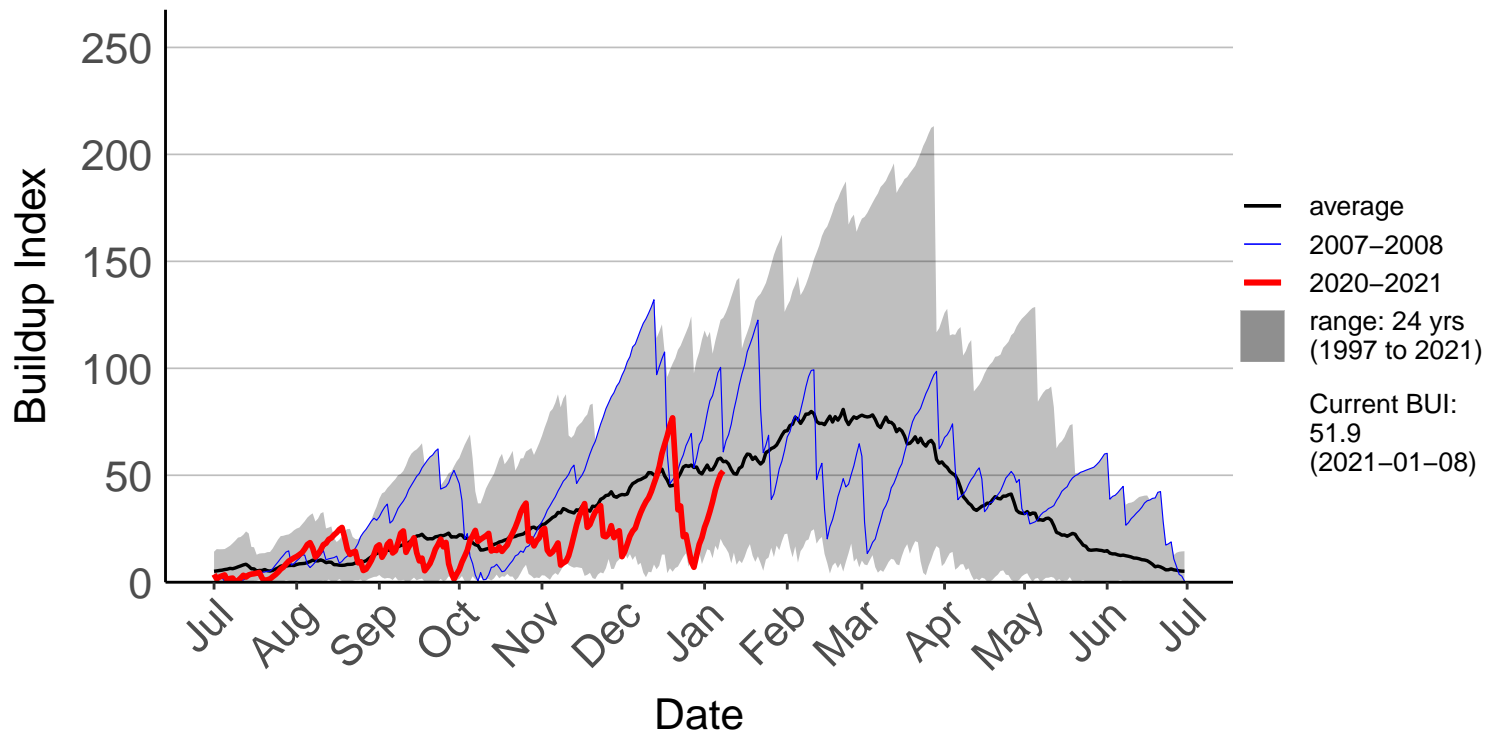

Awatere Valley, Dashwood Raws

Blenheim Aero Aws

Cape Campbell SYNOP

Glenveigh Kaikoura Raws

Kaikoura SYNOP

Kenepuru Head Raws

Koromiko Raws

Landsdowne Raws

Lower Wairau Raws

Mid Awatere Valley Raws

Molesworth Raws

Onamalutu Raws

Opua Bay Raws – DISCONTINUED

Pudding Hill Raws

Rai Valley Raws

Tor Darroch Raws