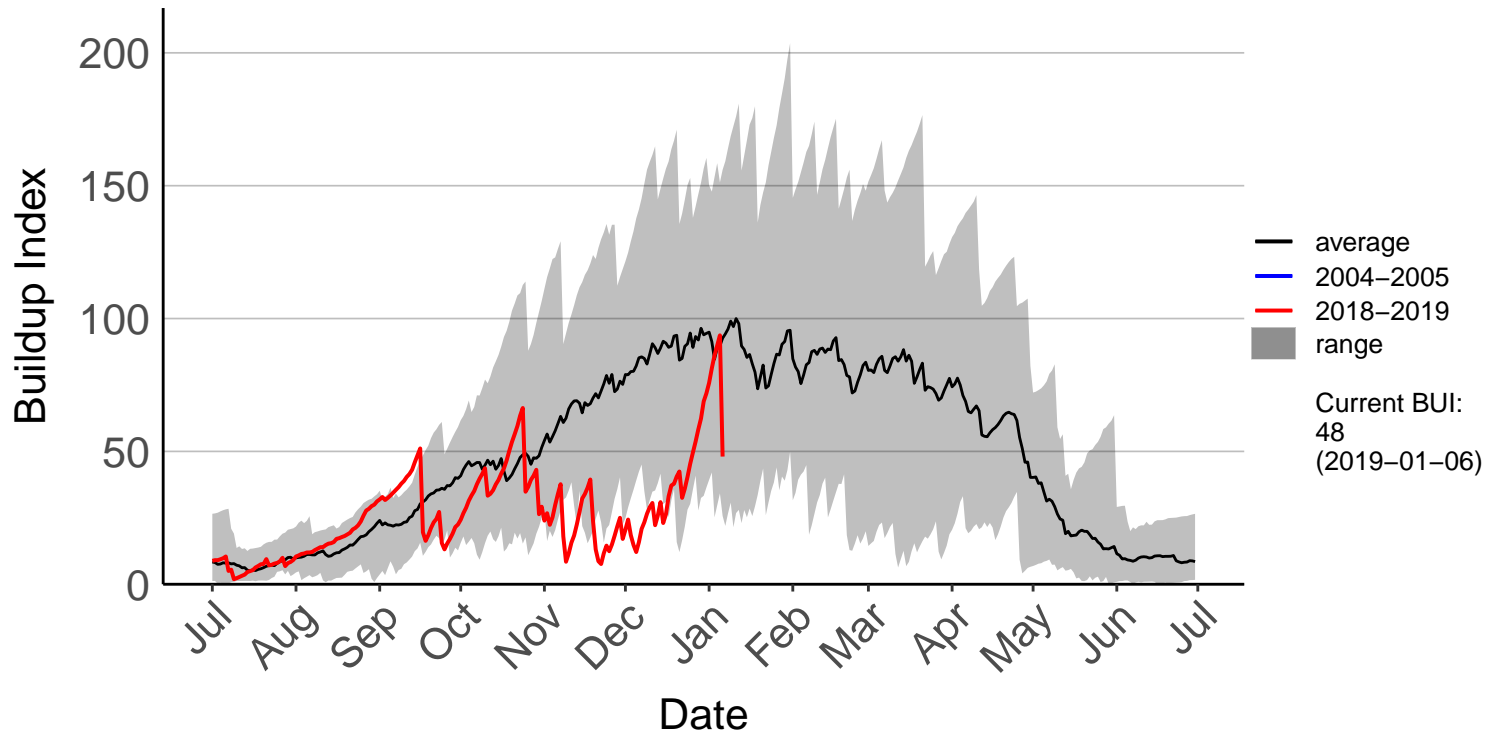

Buckland's Raws

Butchers Dam Raws

Clyde 2 Ews

Cromwell Ews

Dansey Pass Raws

Dunedin Aero SYNOP – DISCONTINUED

Dunedin Raws

Glendhu Raws

Glenledi Raws

Haweia Flat Raws

Herbert Raws

Lauder Ews

Macrae's Raws

Millers Flat Raws

Naseby Forest Raws

Nugget Point Aws – DISCONTINUED