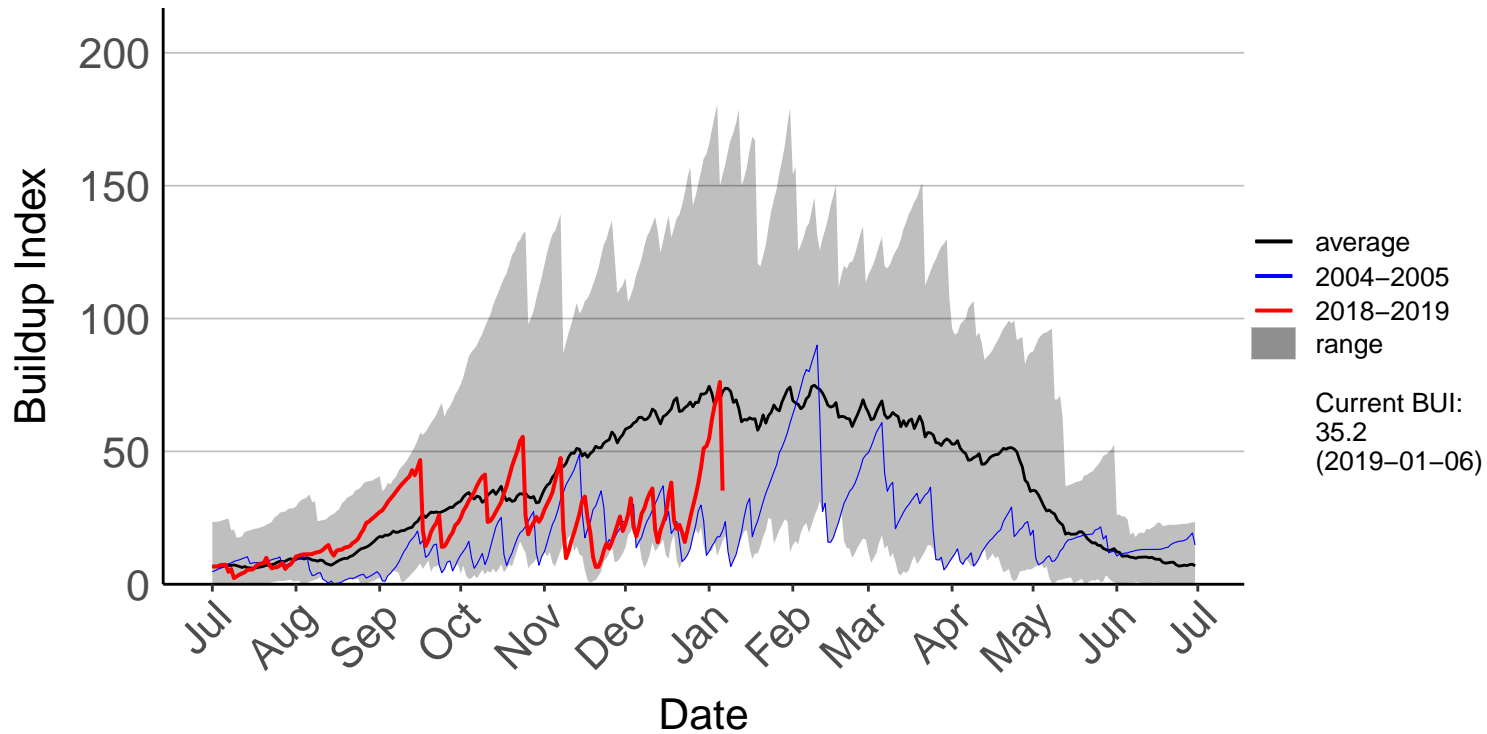

Buckland's Raws

Butchers Dam Raws

Clyde 2 Ews

Cromwell Ews

Dansey Pass Raws

Dunedin Aero SYNOP – DISCONTINUED

Dunedin Raws

Glendhu Raws

Glenledi Raws

Haweia Flat Raws

Herbert Raws

Lauder Ews

Macrae's Raws

Millers Flat Raws

Naseby Forest Raws

Nugget Point Aws – DISCONTINUED