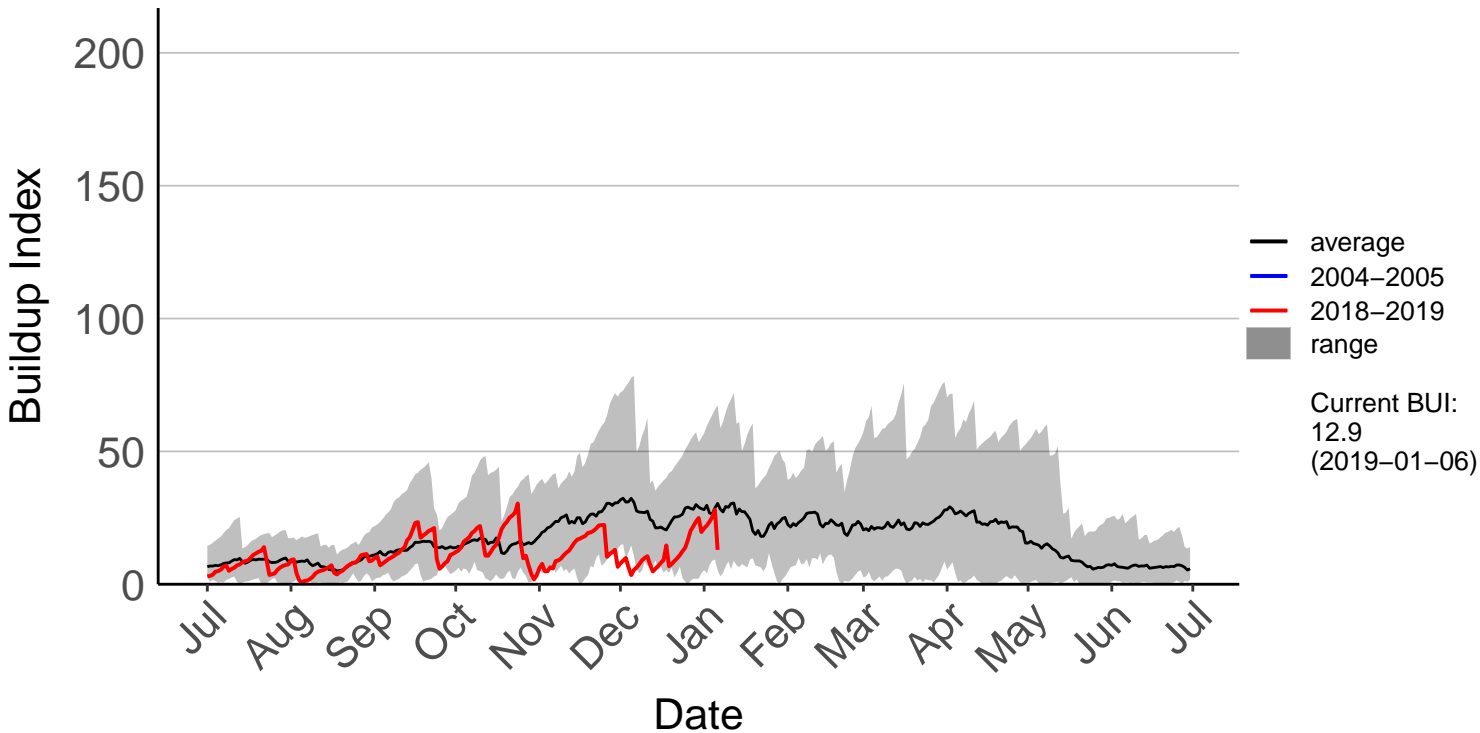

Buckland's Raws

Butchers Dam Raws

Clyde 2 Ews

Cromwell Ews

Dansey Pass Raws

Dunedin Aero SYNOP – DISCONTINUED

Dunedin Raws

Glendhu Raws

Glenledi Raws

Haweia Flat Raws

Herbert Raws

Lauder Ews

Macrae's Raws

Millers Flat Raws

Naseby Forest Raws

Nugget Point Aws – DISCONTINUED