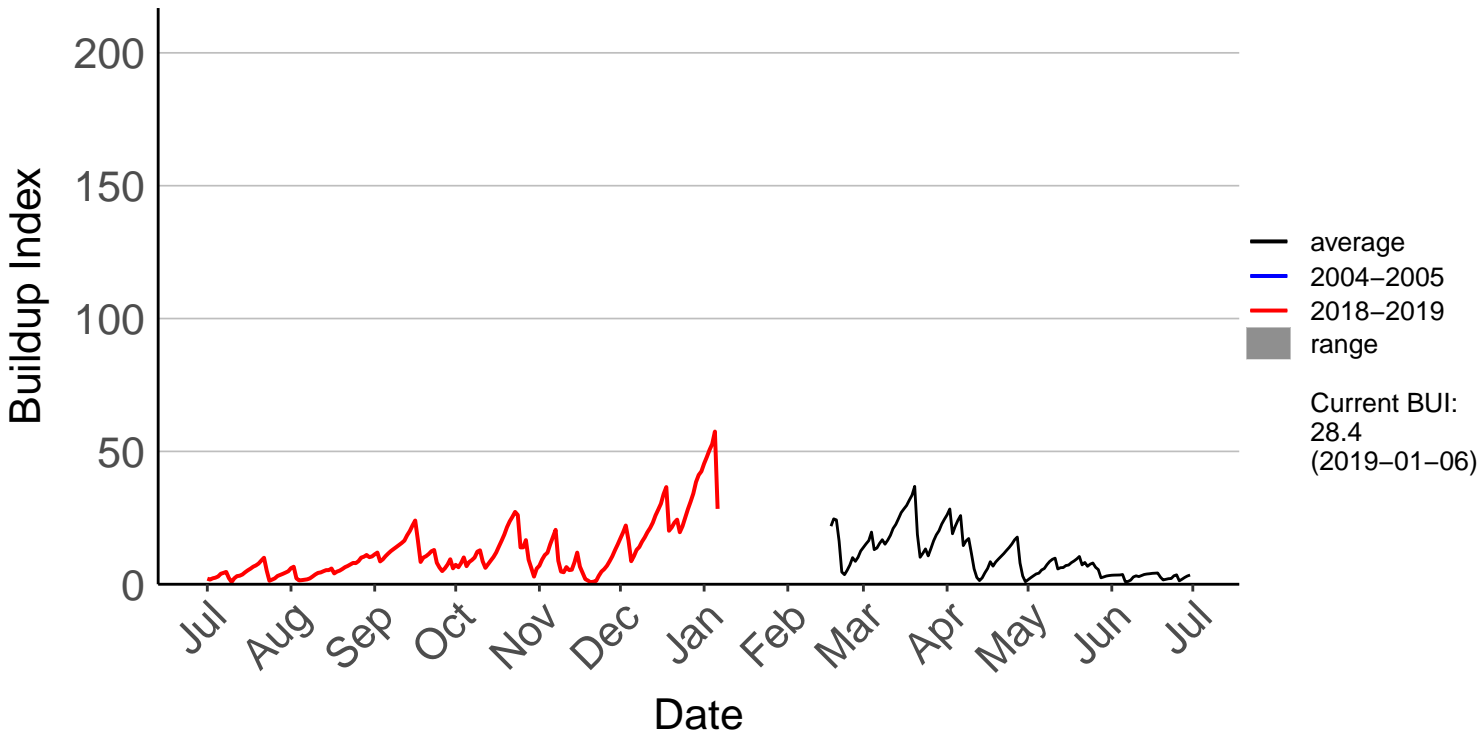

Buckland's Raws

Butchers Dam Raws

Clyde 2 Ews

Cromwell Ews

Dansey Pass Raws

Dunedin Aero SYNOP – DISCONTINUED

Dunedin Raws

Glendhu Raws

Glenledi Raws

Haweia Flat Raws

Herbert Raws

Lauder Ews

Macrae's Raws

Millers Flat Raws

Naseby Forest Raws

Nugget Point Aws – DISCONTINUED