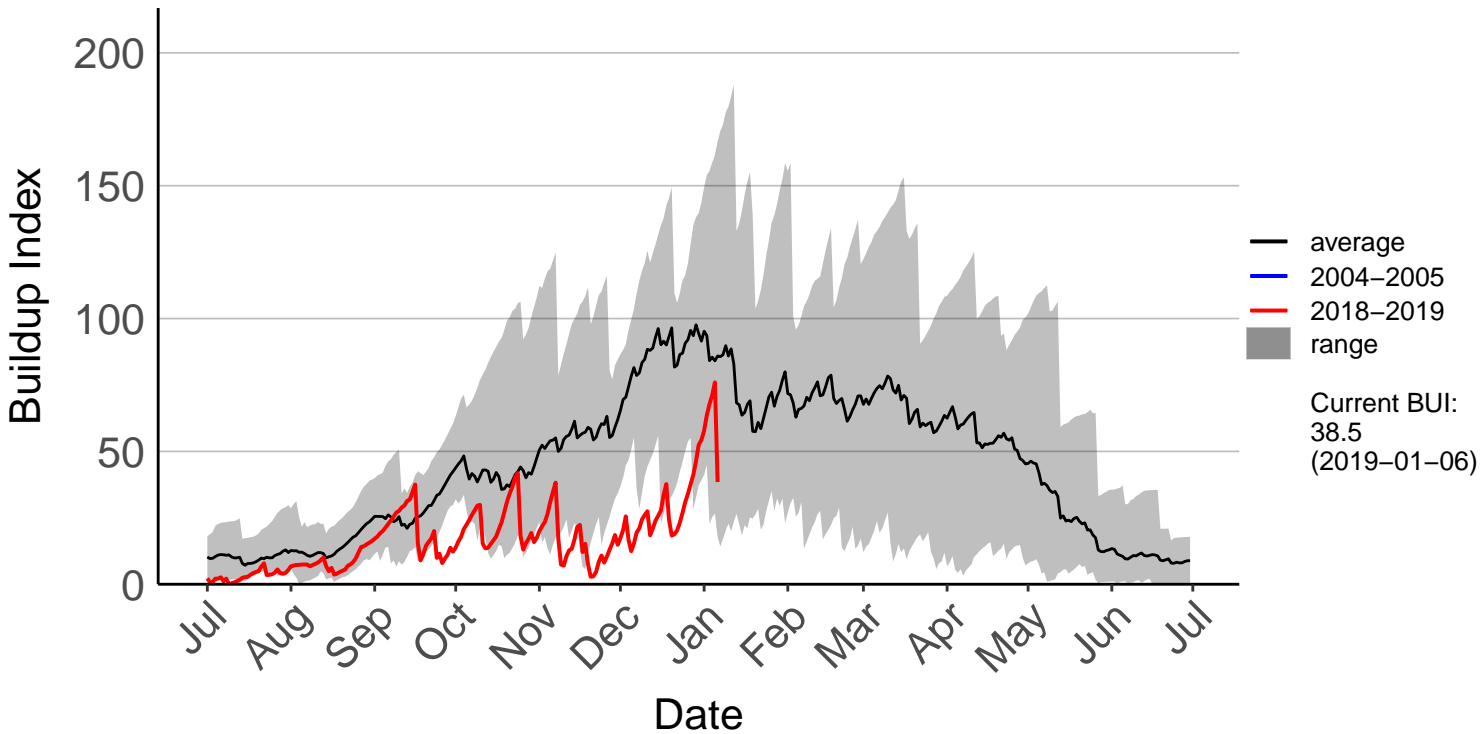

Buckland's Raws

Butchers Dam Raws

Clyde 2 Ews

Cromwell Ews

Dansey Pass Raws

Dunedin Aero SYNOP – DISCONTINUED

Dunedin Raws

Glendhu Raws

Glenledi Raws

Haweia Flat Raws

Herbert Raws

Lauder Ews

Macrae's Raws

Millers Flat Raws

Naseby Forest Raws

Nugget Point Aws – DISCONTINUED