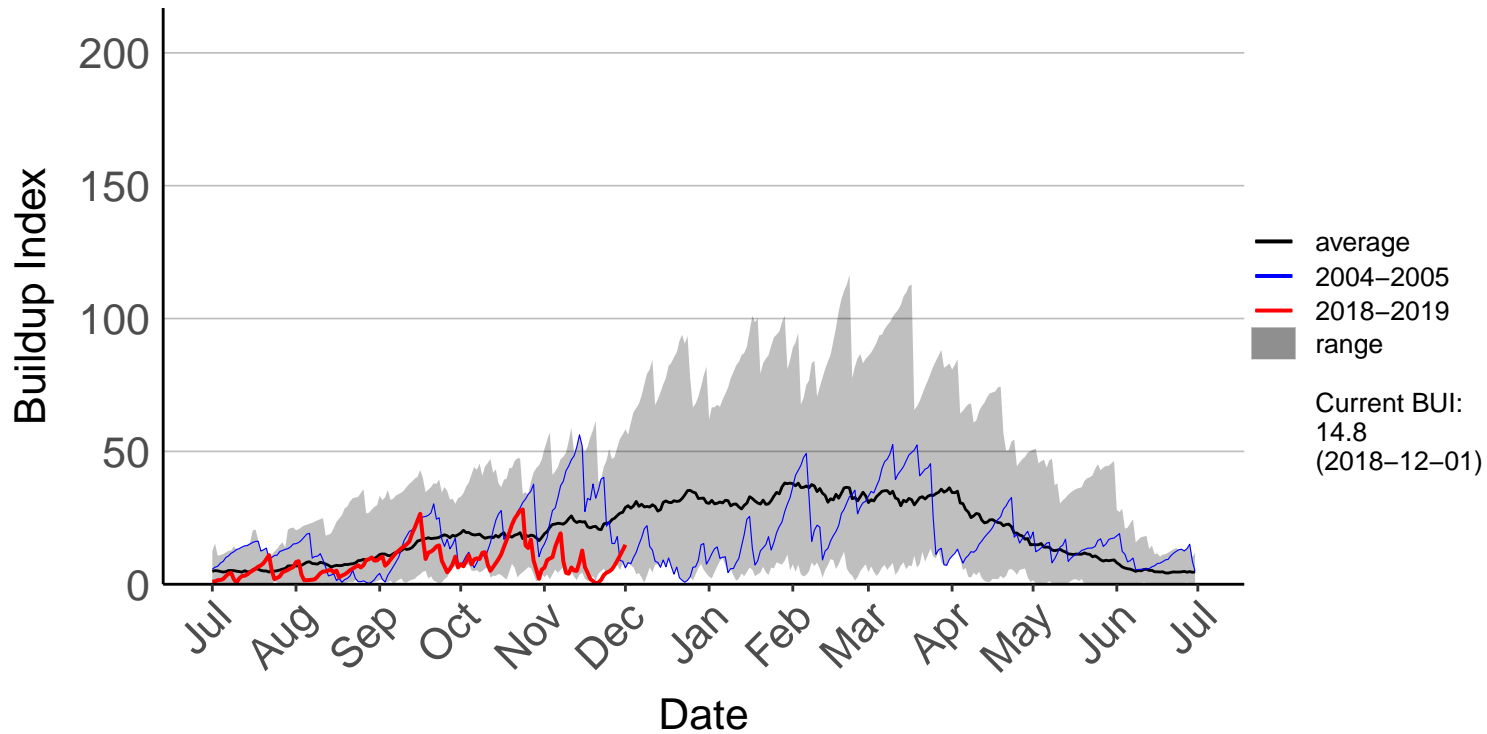

Buckland's Raws

Butchers Dam Raws

Clyde 2 Ews

Cromwell Ews

Dansey Pass Raws

Dunedin Aero SYNOP – DISCONTINUED

Dunedin Raws

Glendhu Raws

Glenledi Raws

Haweia Flat Raws

Herbert Raws

Lauder Ews

Macrae's Raws

Millers Flat Raws

Naseby Forest Raws

Nugget Point Aws – DISCONTINUED