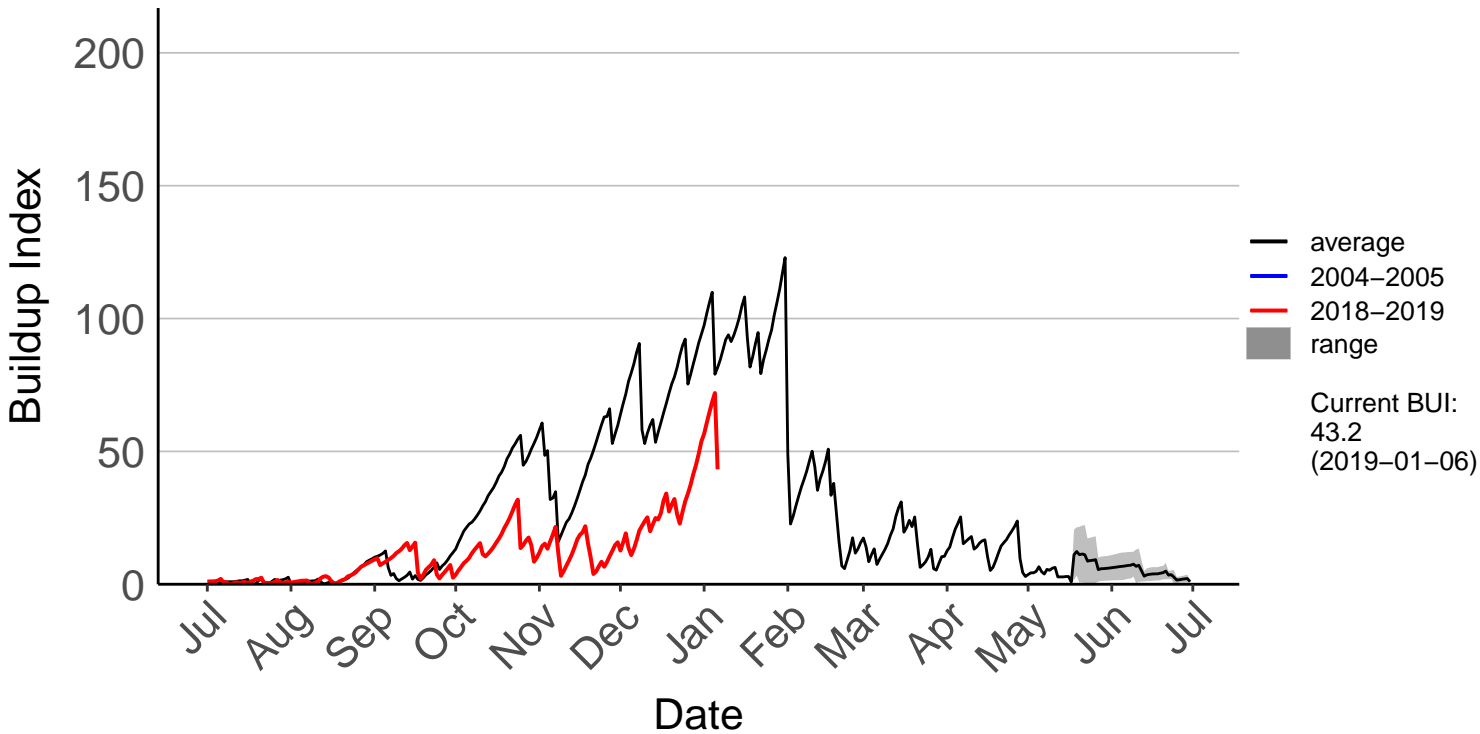

Buckland's Raws

Butchers Dam Raws

Clyde 2 Ews

Cromwell Ews

Dansey Pass Raws

Dunedin Aero SYNOP – DISCONTINUED

Dunedin Raws

Glendhu Raws

Glenledi Raws

Haweia Flat Raws

Herbert Raws

Lauder Ews

Macrae's Raws

Millers Flat Raws

Naseby Forest Raws

Nugget Point Aws – DISCONTINUED