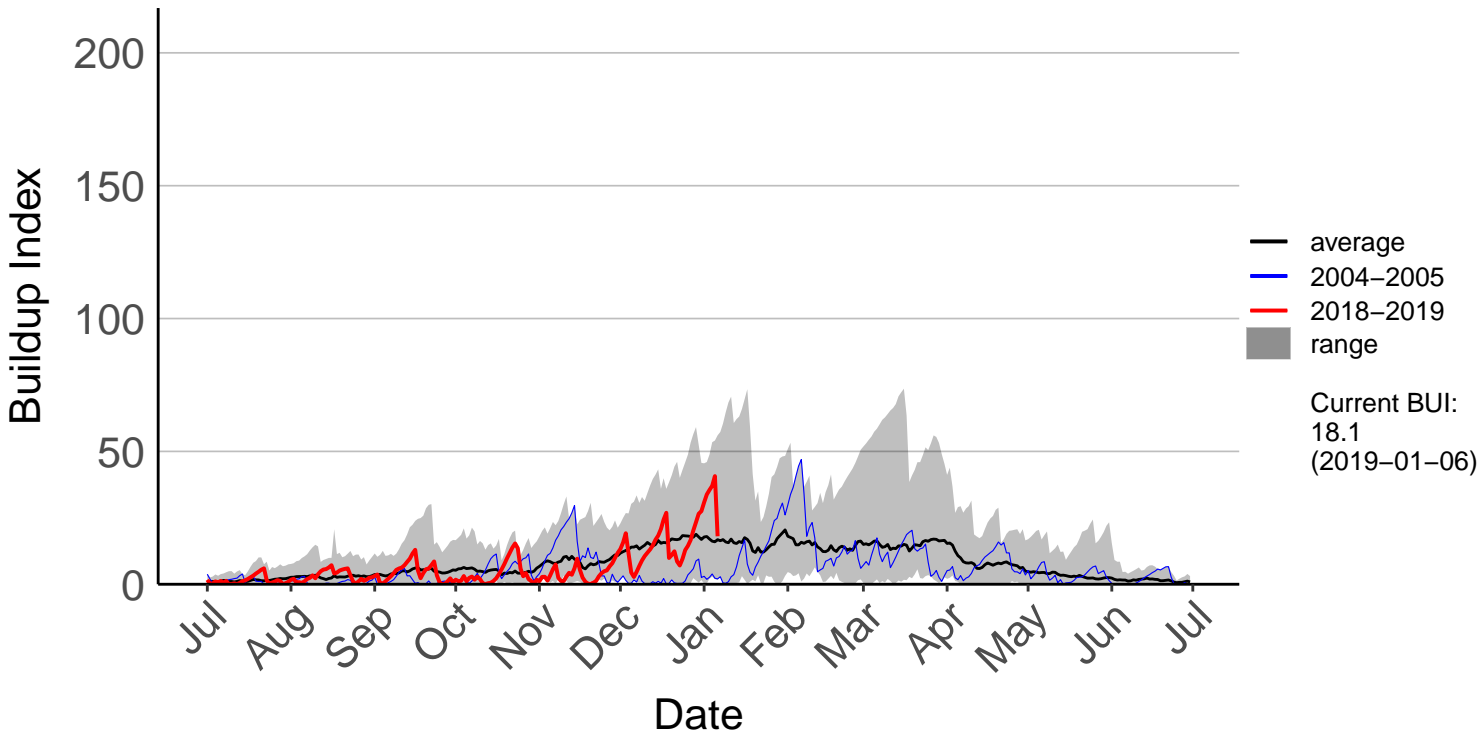

Buckland's Raws

Butchers Dam Raws

Clyde 2 Ews

Cromwell Ews

Dansey Pass Raws

Dunedin Aero SYNOP – DISCONTINUED

Dunedin Raws

Glendhu Raws

Glenledi Raws

Haweia Flat Raws

Herbert Raws

Lauder Ews

Macrae's Raws

Millers Flat Raws

Naseby Forest Raws

Nugget Point Aws – DISCONTINUED