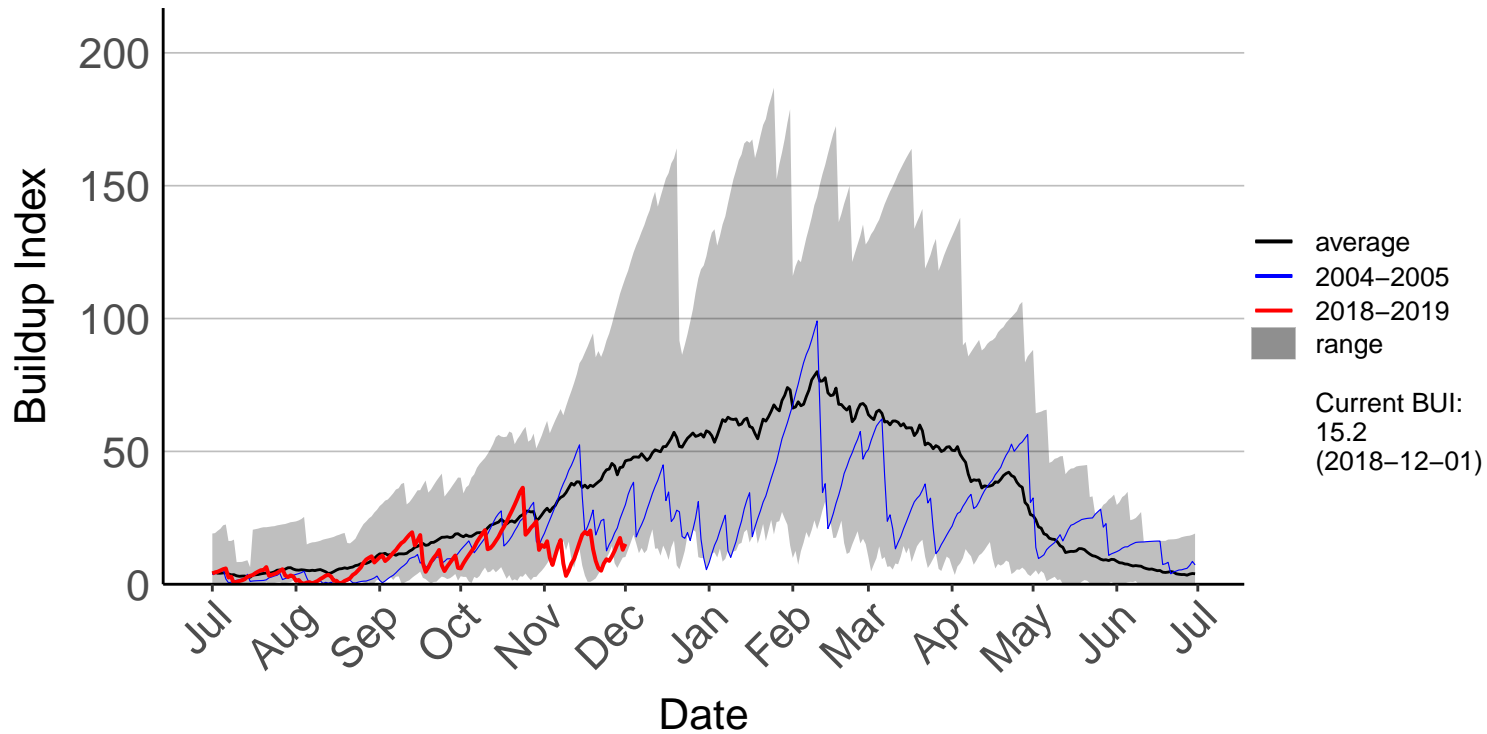

Tapanui Raws

Tara Hills Aws – DISCONTINUED

Traquair Raws

Waipahi Raws

Wanaka Aero Aws – DISCONTINUED

Windsor Ews