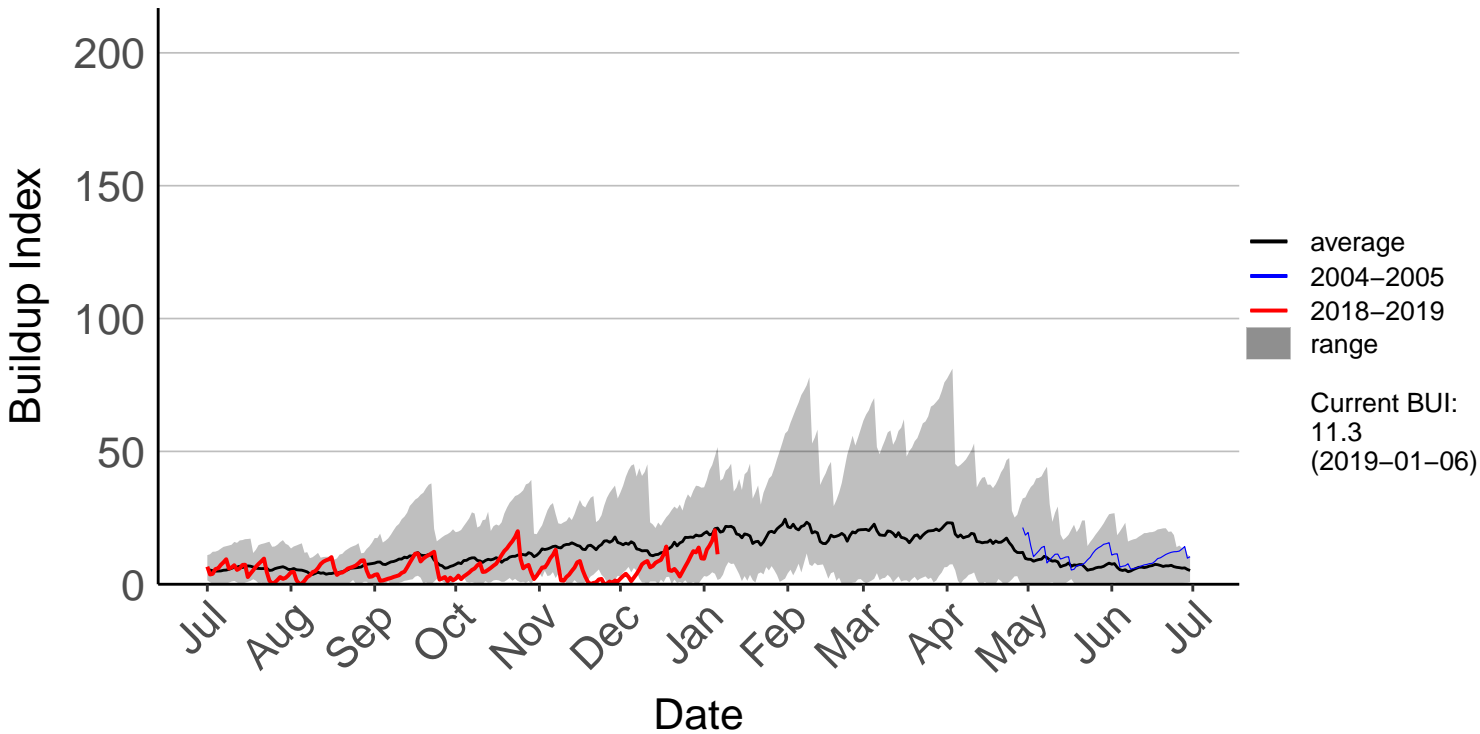

Buckland's Raws

Butchers Dam Raws

Clyde 2 Ews

Cromwell Ews

Dansey Pass Raws

Dunedin Aero SYNOP – DISCONTINUED

Dunedin Raws

Glendhu Raws

Glenledi Raws

Haweia Flat Raws

Herbert Raws

Lauder Ews

Macrae's Raws

Millers Flat Raws

Naseby Forest Raws

Nugget Point Aws – DISCONTINUED