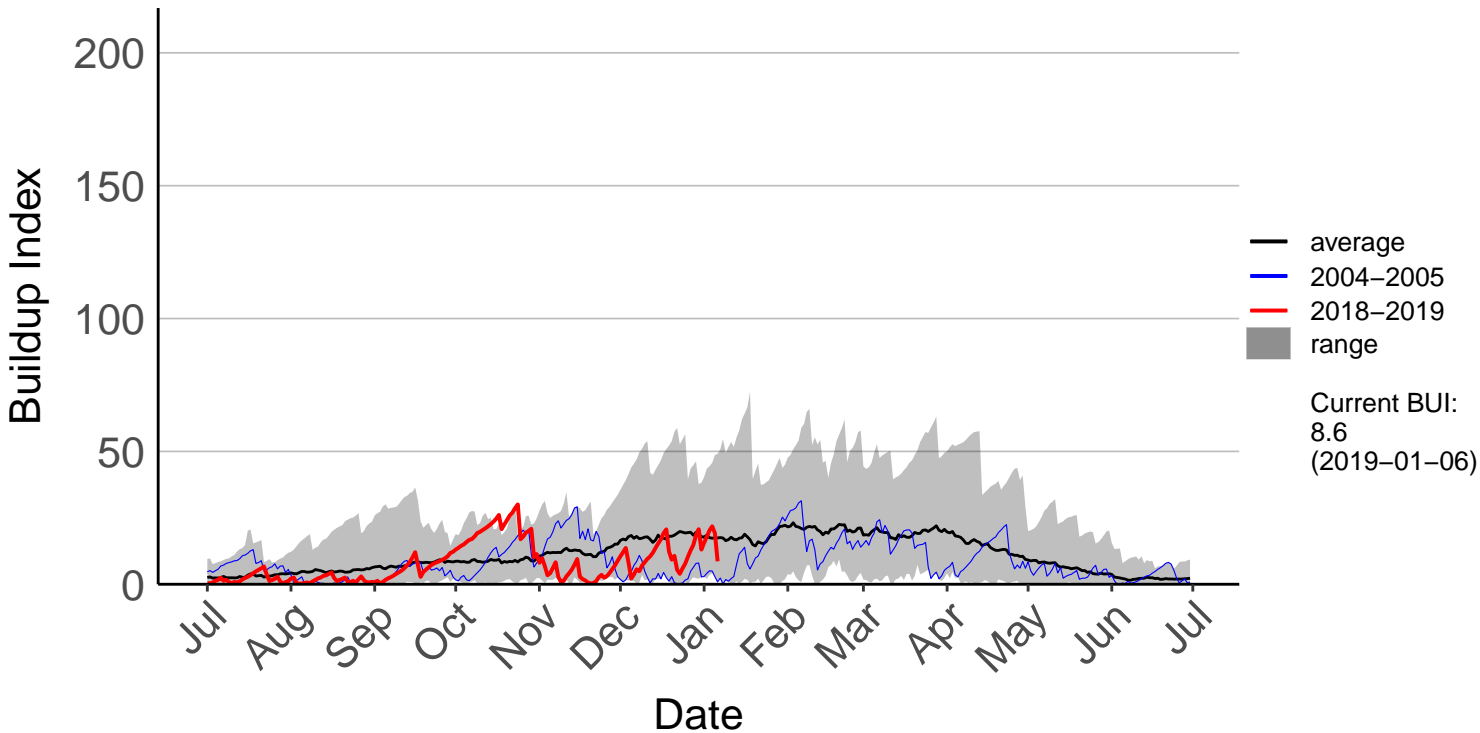

Buckland's Raws

Butchers Dam Raws

Clyde 2 Ews

Cromwell Ews

Dansey Pass Raws

Dunedin Aero SYNOP – DISCONTINUED

Dunedin Raws

Glendhu Raws

Glenledi Raws

Haweia Flat Raws

Herbert Raws

Lauder Ews

Macrae's Raws

Millers Flat Raws

Naseby Forest Raws

Nugget Point Aws – DISCONTINUED