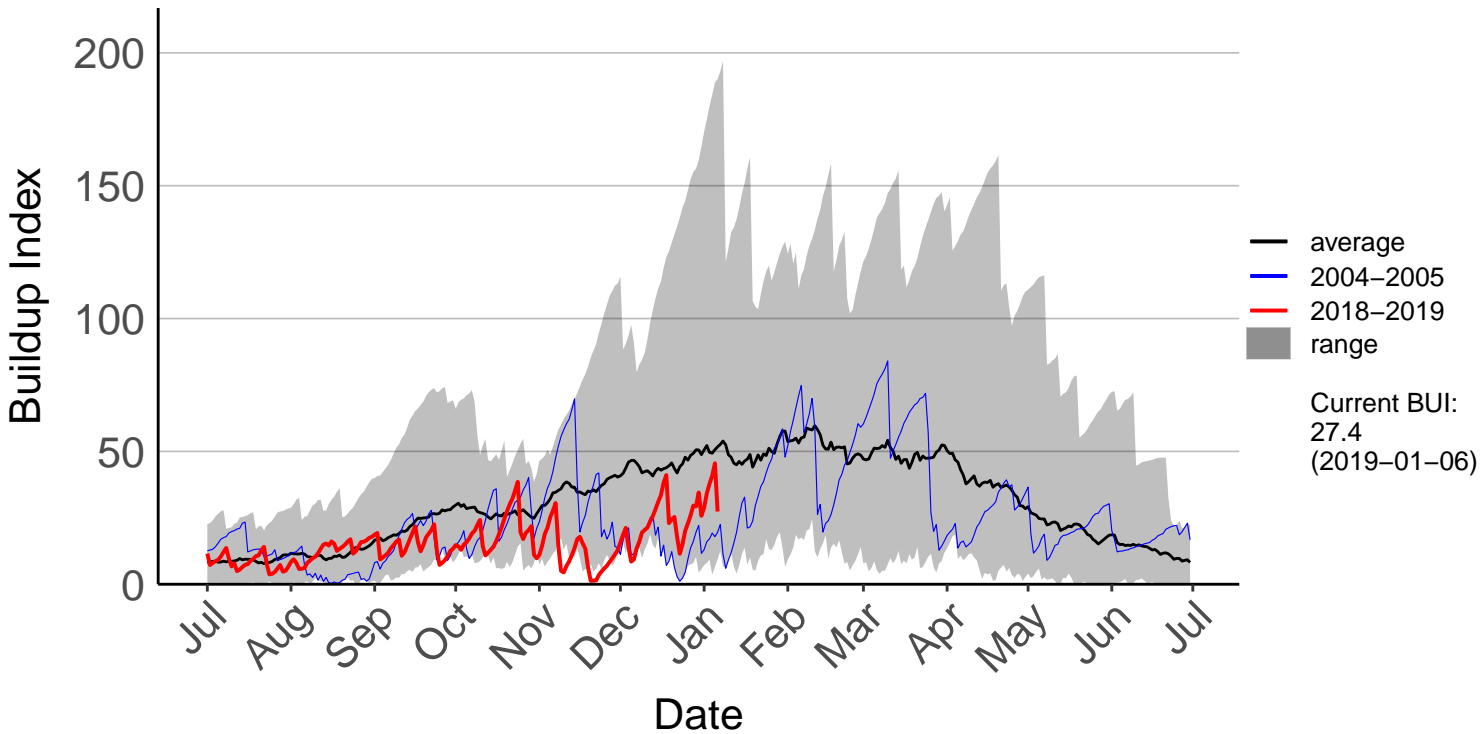

Buckland's Raws

Butchers Dam Raws

Clyde 2 Ews

Cromwell Ews

Dansey Pass Raws

Dunedin Aero SYNOP – DISCONTINUED

Dunedin Raws

Glendhu Raws

Glenledi Raws

Haweia Flat Raws

Herbert Raws

Lauder Ews

Macrae's Raws

Millers Flat Raws

Naseby Forest Raws

Nugget Point Aws – DISCONTINUED