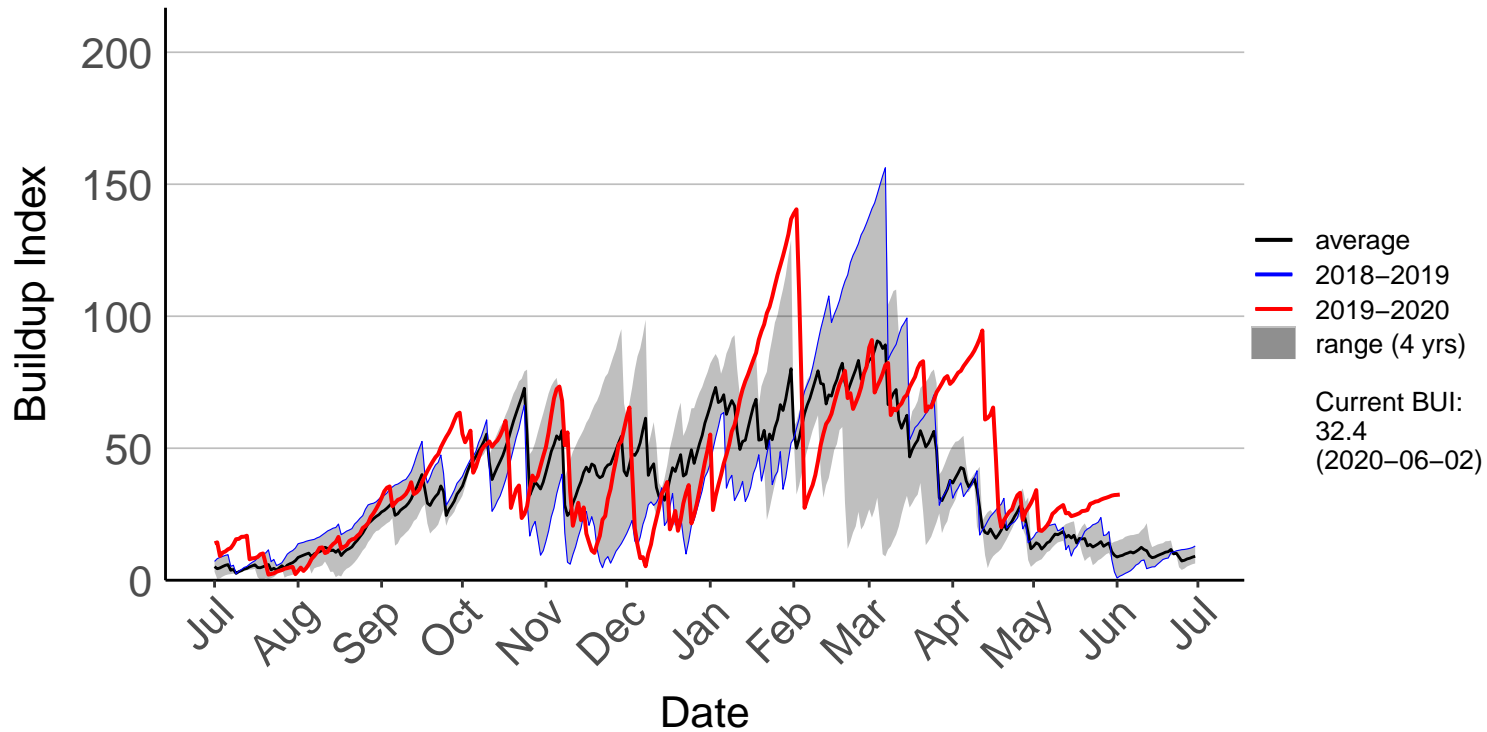

Dunedin Raws (Feb 2018 to Jun 2020)

Glendhu Raws (Aug 2000 to Jun 2020)

Glenledi Raws (Jul 1996 to Jul 2019)

Buildup Index

200
150
100
50
0

— average
— 2018–2019
— 2019–2020
■ range (24 yrs)

Current BUI:
3.3
(2019-07-22)

Jul Aug Sep Oct Nov Dec Jan Feb Mar Apr May Jun Jul

Date

Hawea Flat Raws (May 2017 to Jun 2020)

Herbert Raws (Apr 2005 to Jun 2020)

Lauder Ews (Jul 1996 to Jun 2020)

Macrae's Raws (Jul 2004 to Jun 2020)

Millers Flat Raws (Jul 2018 to Jun 2020)

Naseby Forest Raws (Aug 2008 to Jun 2020)

Nugget Point Aws (Jul 1996 to Dec 2018) – DISCONTINUED

Oamaru Airport Aws (Jul 1996 to Dec 2018) – DISCONTINUED

Oamaru Aws (Sep 2005 to Dec 2018) – DISCONTINUED

Oamaru North Raws (Jul 2017 to Jun 2020)

Otematata Raws (Dec 2016 to Jun 2020)

Queenstown Aero Raws (May 2017 to Jun 2020)

Queenstown Aero SYNOP (Jul 1996 to Dec 2018) – DISCONT

Ranfurly Ews (Nov 2000 to Jun 2020)

Rock And Pillar Raws (Jul 1996 to Jun 2020)