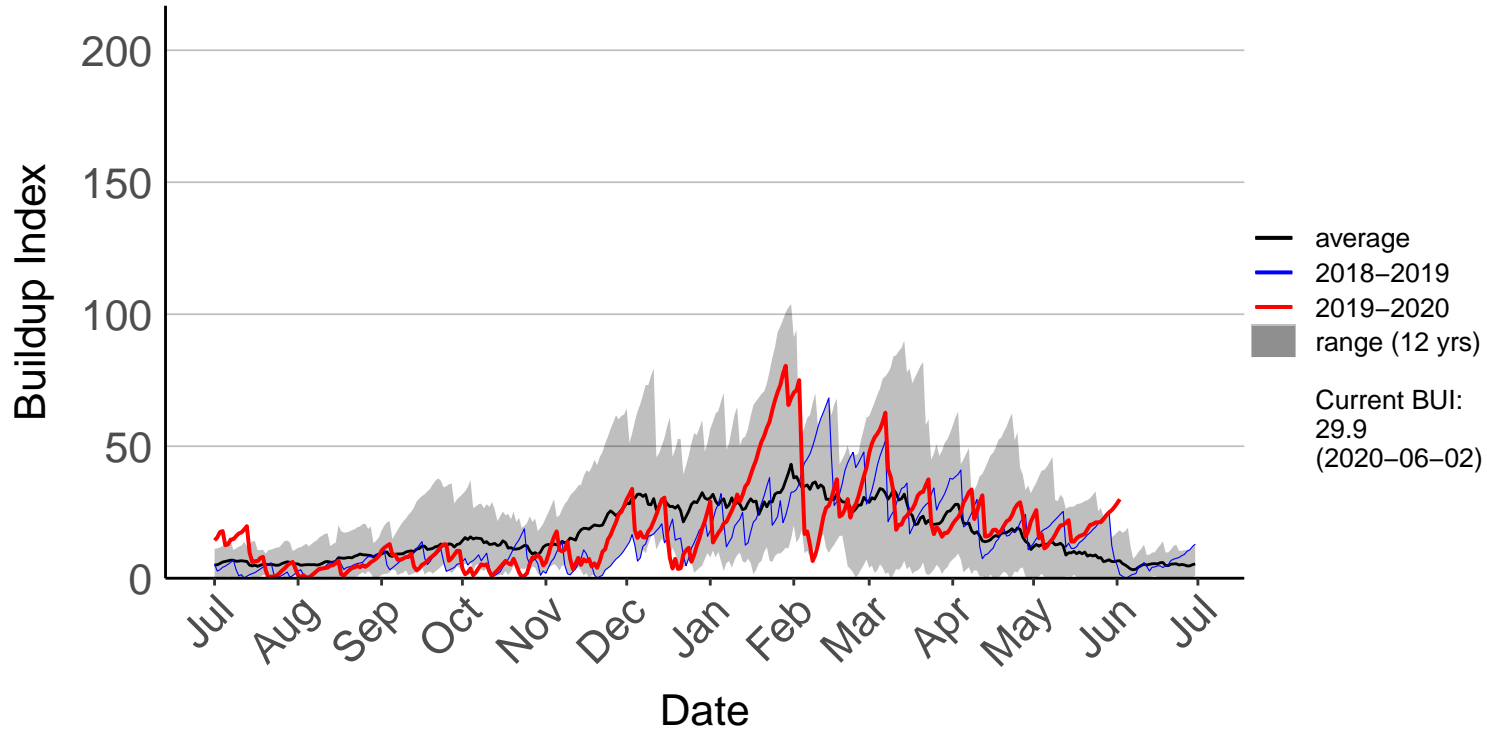

Dunedin Raws (Feb 2018 to Jun 2020)

Glendhu Raws (Aug 2000 to Jun 2020)

Glenledi Raws (Jul 1996 to Jul 2019)

Buildup Index

200
150
100
50
0

— average
— 2018–2019
— 2019–2020
■ range (24 yrs)

Current BUI:
3.3
(2019-07-22)

Jul Aug Sep Oct Nov Dec Jan Feb Mar Apr May Jun Jul

Date

Hawea Flat Raws (May 2017 to Jun 2020)

Herbert Raws (Apr 2005 to Jun 2020)

Lauder Ews (Jul 1996 to Jun 2020)

Macrae's Raws (Jul 2004 to Jun 2020)

Millers Flat Raws (Jul 2018 to Jun 2020)

Naseby Forest Raws (Aug 2008 to Jun 2020)

Nugget Point Aws (Jul 1996 to Dec 2018) – DISCONTINUED

Oamaru Airport Aws (Jul 1996 to Dec 2018) – DISCONTINUED

Oamaru Aws (Sep 2005 to Dec 2018) – DISCONTINUED

Oamaru North Raws (Jul 2017 to Jun 2020)