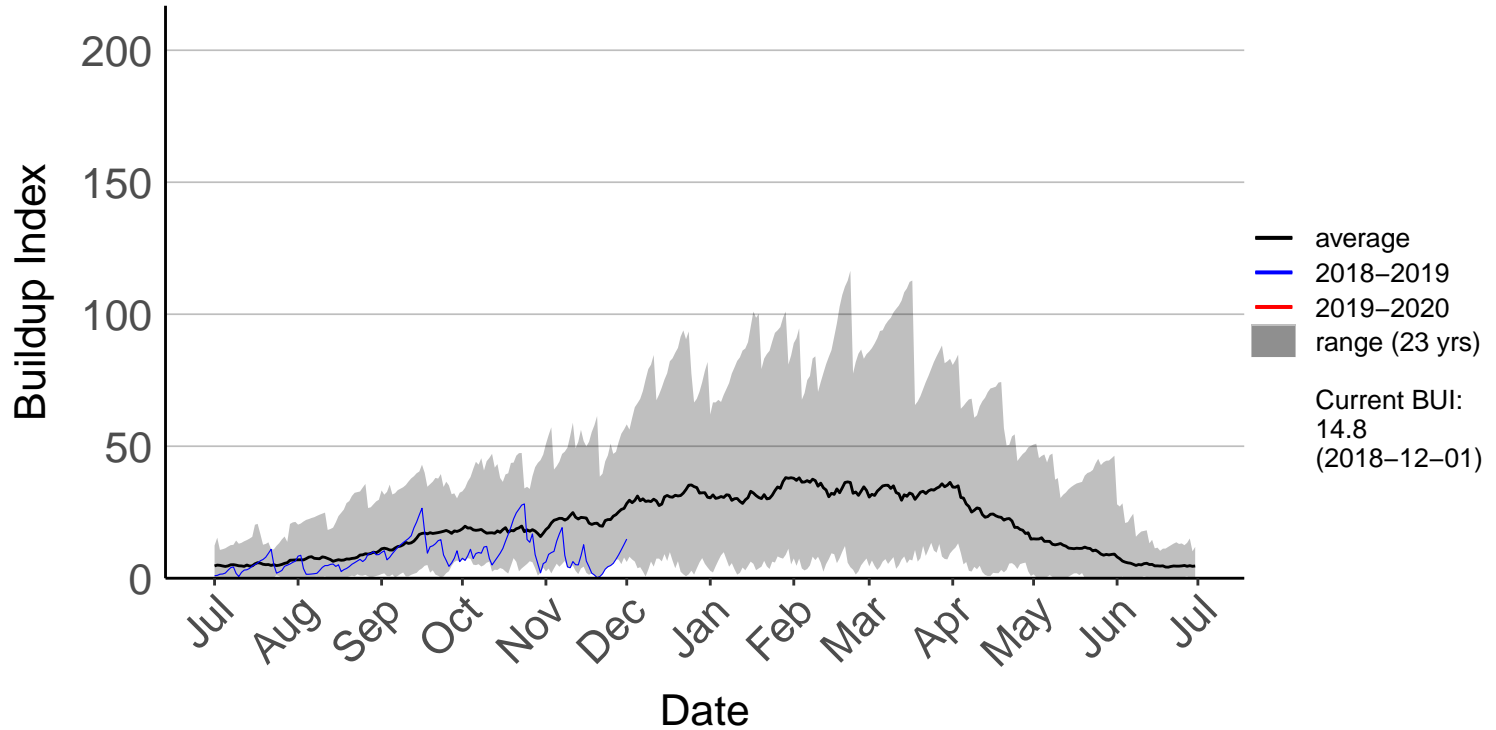

Buckland's Raws (Jul 2007 to Jun 2020)

Butchers Dam Raws (Dec 2009 to Jun 2020)

Clyde 2 Ews (Mar 1999 to Jun 2020)

Cromwell Ews (Apr 2006 to Jun 2020)

Dansey Pass Raws (Jul 1996 to Jun 2020)

Dunedin Aero SYNOP (Jul 1996 to Dec 2018) – DISCONTINU

Dunedin Raws (Feb 2018 to Jun 2020)

Glendhu Raws (Aug 2000 to Jun 2020)

Glenledi Raws (Jul 1996 to Jul 2019)

Buildup Index

200
150
100
50
0

— average
— 2018–2019
— 2019–2020
■ range (24 yrs)

Current BUI:
3.3
(2019-07-22)

Jul Aug Sep Oct Nov Dec Jan Feb Mar Apr May Jun Jul

Date

Hawea Flat Raws (May 2017 to Jun 2020)

Herbert Raws (Apr 2005 to Jun 2020)

Lauder Ews (Jul 1996 to Jun 2020)

Macrae's Raws (Jul 2004 to Jun 2020)

Millers Flat Raws (Jul 2018 to Jun 2020)