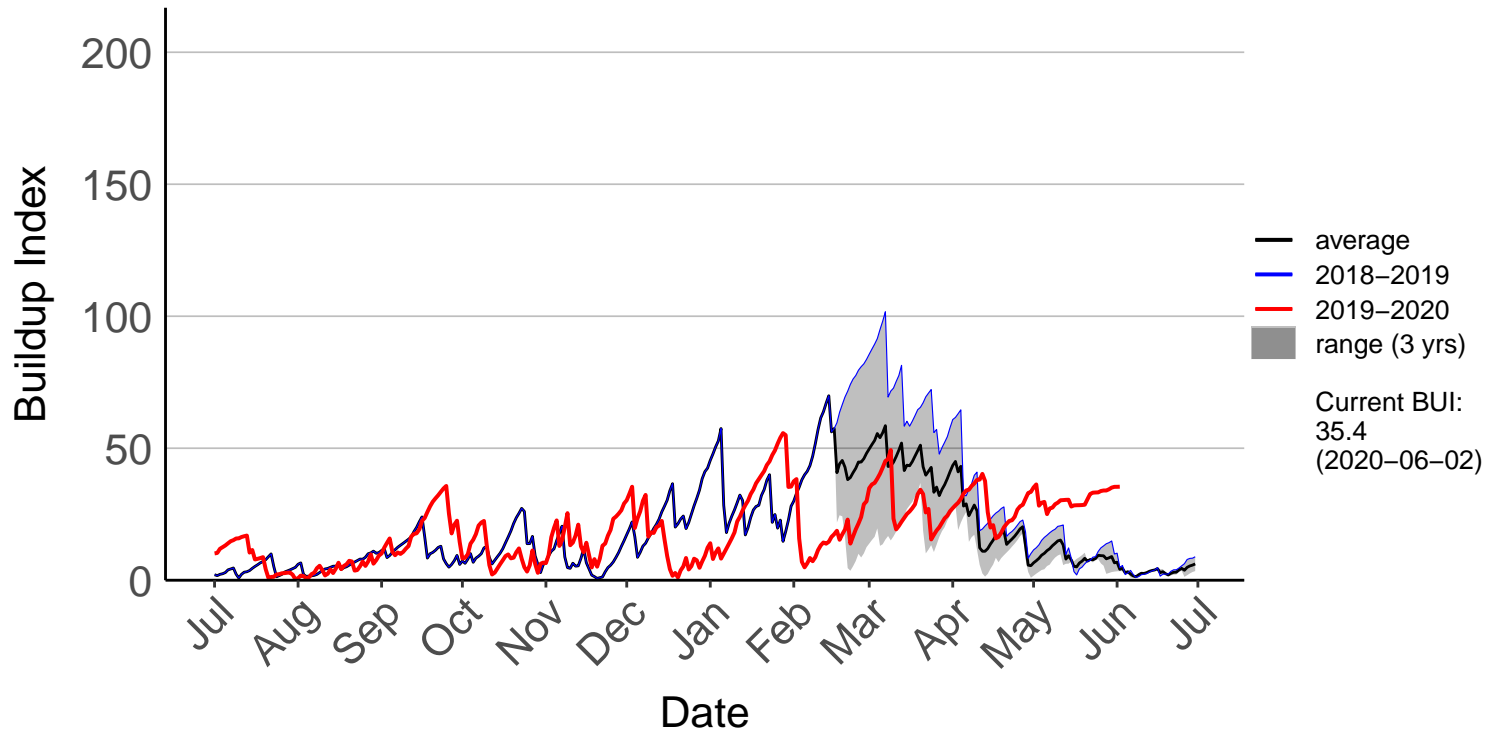

Buckland's Raws (Jul 2007 to Jun 2020)

Butchers Dam Raws (Dec 2009 to Jun 2020)

Clyde 2 Ews (Mar 1999 to Jun 2020)

Cromwell Ews (Apr 2006 to Jun 2020)

Dansey Pass Raws (Jul 1996 to Jun 2020)

Dunedin Aero SYNOP (Jul 1996 to Dec 2018) – DISCONTINU

Dunedin Raws (Feb 2018 to Jun 2020)

Glendhu Raws (Aug 2000 to Jun 2020)

Glenledi Raws (Jul 1996 to Jul 2019)

Buildup Index

200
150
100
50
0

— average
— 2018–2019
— 2019–2020
■ range (24 yrs)

Current BUI:
3.3
(2019-07-22)

Jul Aug Sep Oct Nov Dec Jan Feb Mar Apr May Jun Jul

Date

Hawea Flat Raws (May 2017 to Jun 2020)

Herbert Raws (Apr 2005 to Jun 2020)

Lauder Ews (Jul 1996 to Jun 2020)

Macrae's Raws (Jul 2004 to Jun 2020)

Millers Flat Raws (Jul 2018 to Jun 2020)