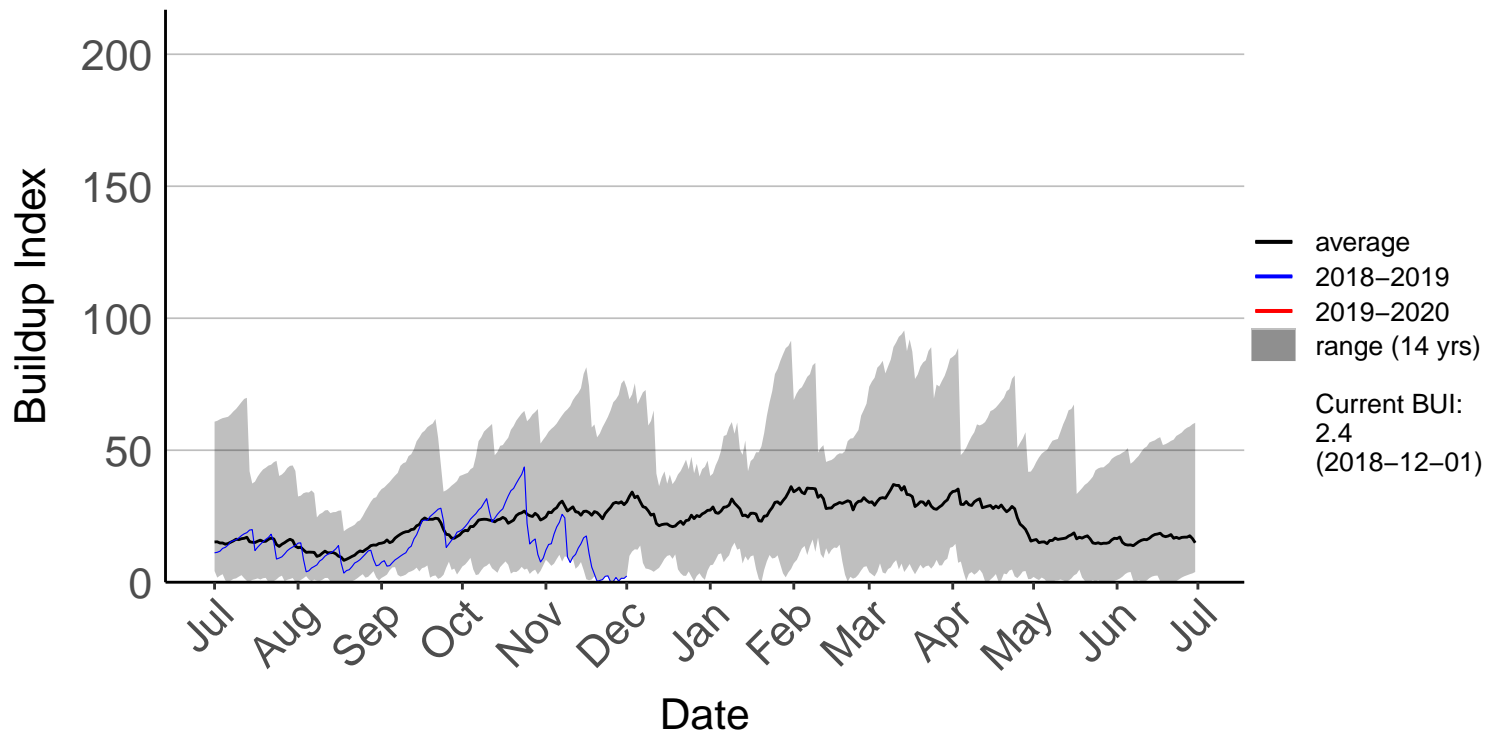

Dunedin Raws (Feb 2018 to Jun 2020)

Glendhu Raws (Aug 2000 to Jun 2020)

Glenledi Raws (Jul 1996 to Jul 2019)

Buildup Index

200
150
100
50
0

— average
— 2018–2019
— 2019–2020
■ range (24 yrs)

Current BUI:
3.3
(2019-07-22)

Jul Aug Sep Oct Nov Dec Jan Feb Mar Apr May Jun Jul

Date

Hawea Flat Raws (May 2017 to Jun 2020)

Herbert Raws (Apr 2005 to Jun 2020)

Lauder Ews (Jul 1996 to Jun 2020)

Macrae's Raws (Jul 2004 to Jun 2020)

Millers Flat Raws (Jul 2018 to Jun 2020)

Naseby Forest Raws (Aug 2008 to Jun 2020)

Nugget Point Aws (Jul 1996 to Dec 2018) – DISCONTINUED

Oamaru Airport Aws (Jul 1996 to Dec 2018) – DISCONTINUED

Oamaru Aws (Sep 2005 to Dec 2018) – DISCONTINUED

Oamaru North Raws (Jul 2017 to Jun 2020)

Otematata Raws (Dec 2016 to Jun 2020)

Queenstown Aero Raws (May 2017 to Jun 2020)

Queenstown Aero SYNOP (Jul 1996 to Dec 2018) – DISCONT

Ranfurly Ews (Nov 2000 to Jun 2020)

Rock And Pillar Raws (Jul 1996 to Jun 2020)