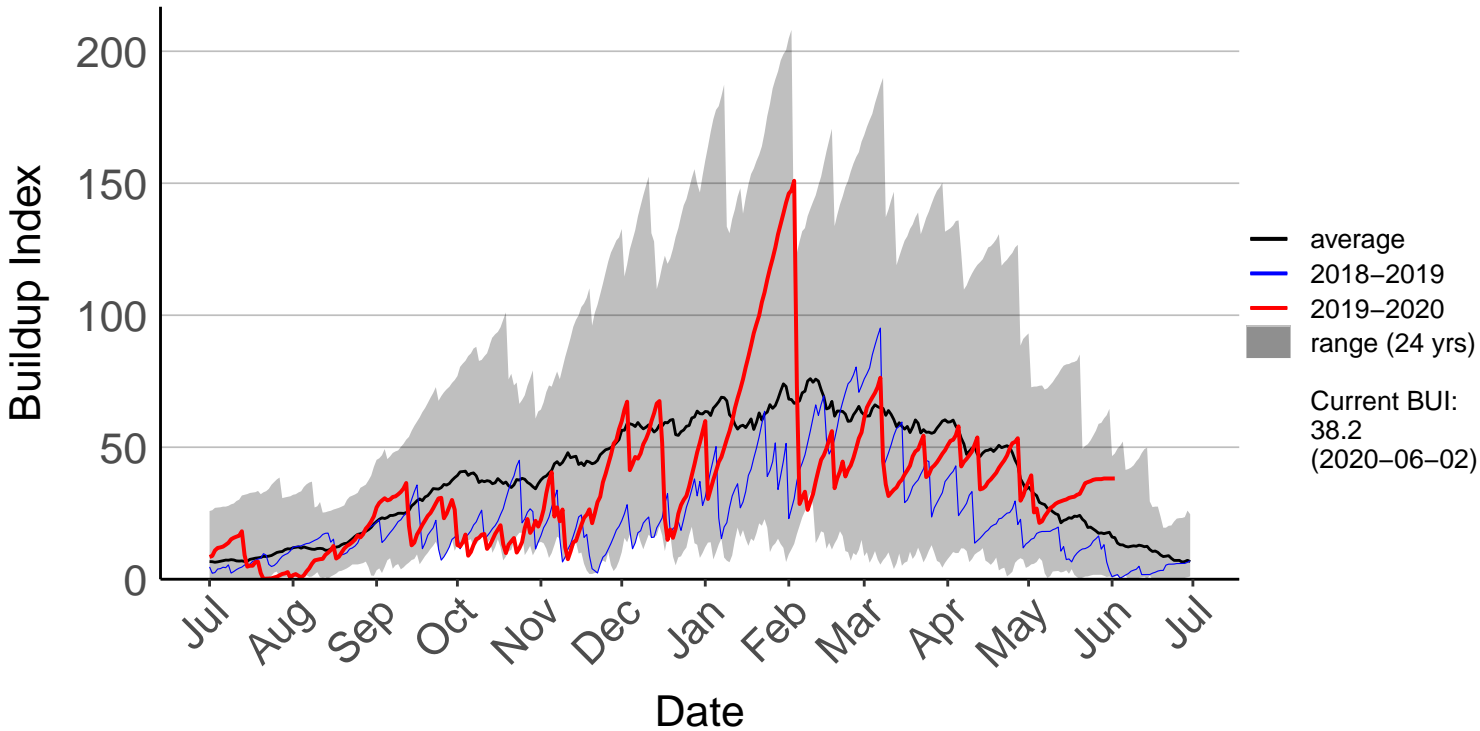

Dunedin Raws (Feb 2018 to Jun 2020)

Glendhu Raws (Aug 2000 to Jun 2020)

Glenledi Raws (Jul 1996 to Jul 2019)

Buildup Index

200
150
100
50
0

— average
— 2018–2019
— 2019–2020
■ range (24 yrs)

Current BUI:
3.3
(2019-07-22)

Jul Aug Sep Oct Nov Dec Jan Feb Mar Apr May Jun Jul

Date

Hawea Flat Raws (May 2017 to Jun 2020)

Herbert Raws (Apr 2005 to Jun 2020)

Lauder Ews (Jul 1996 to Jun 2020)

Macrae's Raws (Jul 2004 to Jun 2020)

Millers Flat Raws (Jul 2018 to Jun 2020)

Naseby Forest Raws (Aug 2008 to Jun 2020)

Nugget Point Aws (Jul 1996 to Dec 2018) – DISCONTINUED

Oamaru Airport Aws (Jul 1996 to Dec 2018) – DISCONTINUED

Oamaru Aws (Sep 2005 to Dec 2018) – DISCONTINUED

Oamaru North Raws (Jul 2017 to Jun 2020)