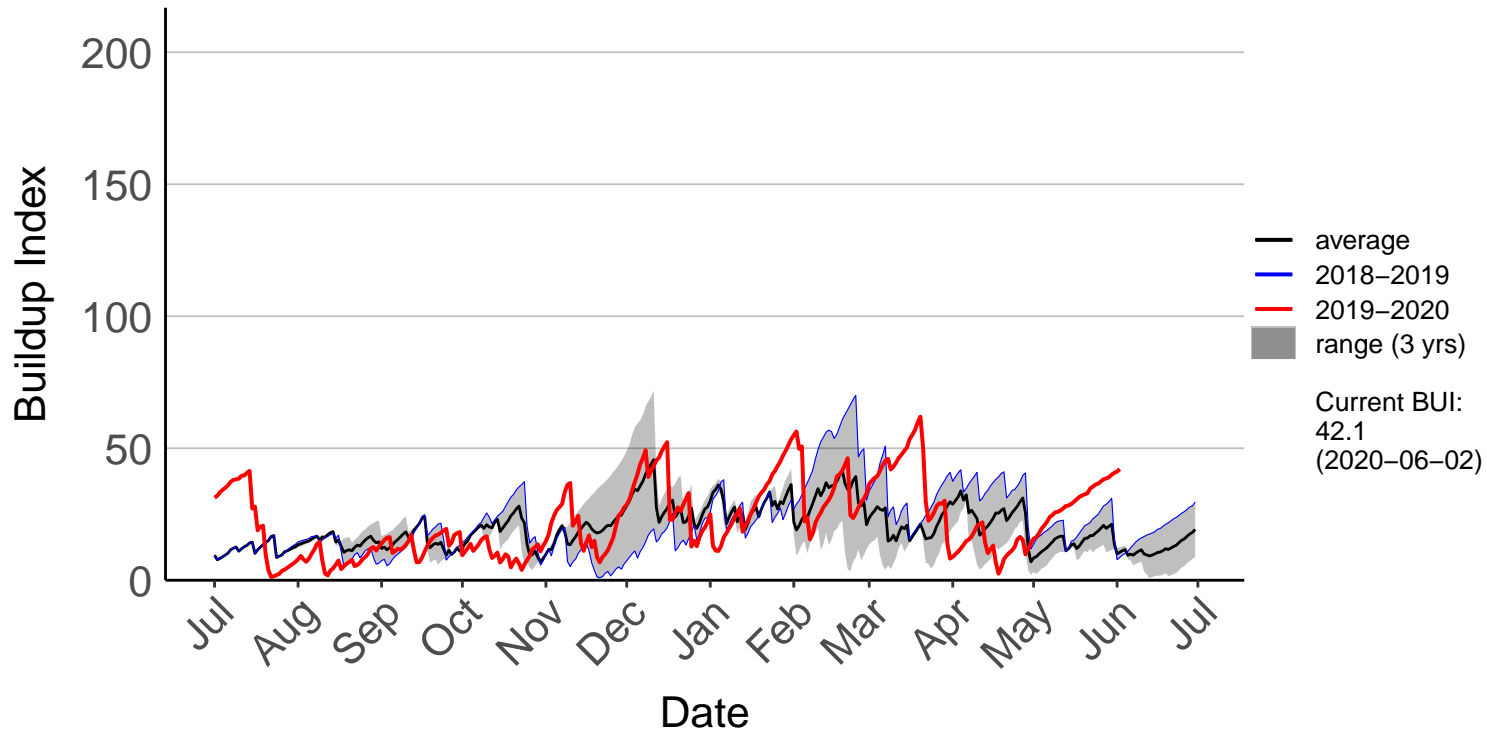

Dunedin Raws (Feb 2018 to Jun 2020)

Glendhu Raws (Aug 2000 to Jun 2020)

Glenledi Raws (Jul 1996 to Jul 2019)

Buildup Index

200
150
100
50
0

— average
— 2018–2019
— 2019–2020
■ range (24 yrs)

Current BUI:
3.3
(2019-07-22)

Jul Aug Sep Oct Nov Dec Jan Feb Mar Apr May Jun Jul

Date

Hawea Flat Raws (May 2017 to Jun 2020)

Herbert Raws (Apr 2005 to Jun 2020)

Lauder Ews (Jul 1996 to Jun 2020)

Macrae's Raws (Jul 2004 to Jun 2020)

Millers Flat Raws (Jul 2018 to Jun 2020)

Naseby Forest Raws (Aug 2008 to Jun 2020)

Nugget Point Aws (Jul 1996 to Dec 2018) – DISCONTINUED

Oamaru Airport Aws (Jul 1996 to Dec 2018) – DISCONTINUED

Oamaru Aws (Sep 2005 to Dec 2018) – DISCONTINUED

Oamaru North Raws (Jul 2017 to Jun 2020)

Otematata Raws (Dec 2016 to Jun 2020)

Queenstown Aero Raws (May 2017 to Jun 2020)

Queenstown Aero SYNOP (Jul 1996 to Dec 2018) – DISCONT

Ranfurly Ews (Nov 2000 to Jun 2020)

Rock And Pillar Raws (Jul 1996 to Jun 2020)