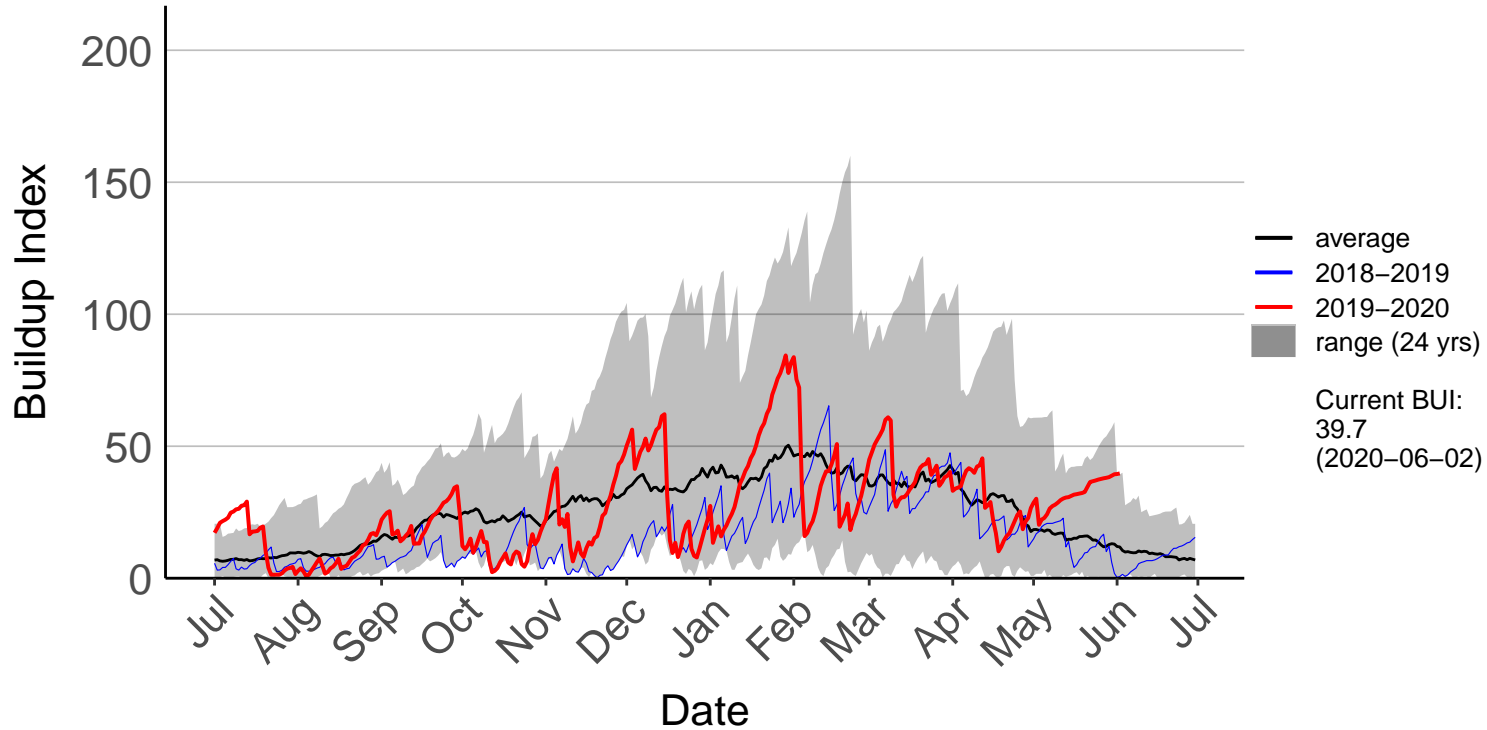

Naseby Forest Raws (Aug 2008 to Jun 2020)

Nugget Point Aws (Jul 1996 to Dec 2018) – DISCONTINUED

Oamaru Airport Aws (Jul 1996 to Dec 2018) – DISCONTINUED

Oamaru Aws (Sep 2005 to Dec 2018) – DISCONTINUED

Oamaru North Raws (Jul 2017 to Jun 2020)

Otematata Raws (Dec 2016 to Jun 2020)

Queenstown Aero Raws (May 2017 to Jun 2020)

Queenstown Aero SYNOP (Jul 1996 to Dec 2018) – DISCONT

Ranfurly Ews (Nov 2000 to Jun 2020)

Rock And Pillar Raws (Jul 1996 to Jun 2020)

Tapanui Raws (Jul 1996 to Jun 2020)

Tara Hills Aws (Jul 1996 to Dec 2018) – DISCONTINUED

Toko Mouth Raws (Jun 2019 to Jun 2020)

Traquair Raws (Jul 1996 to Jun 2020)

Waipahi Raws (Dec 2014 to Jun 2020)

Wanaka Aero Aws (Jul 1996 to Dec 2018) – DISCONTINUED