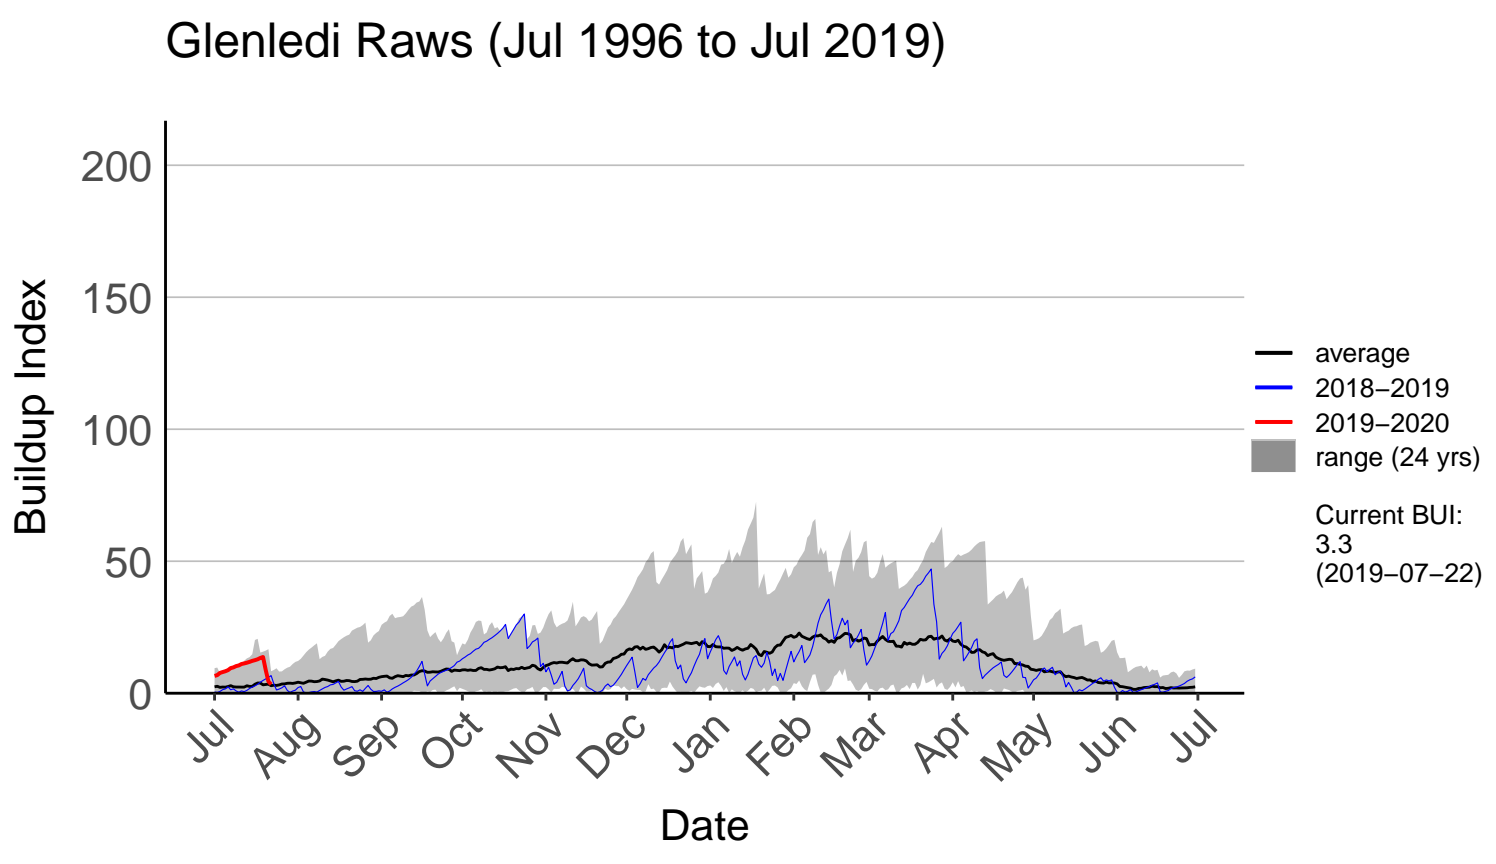

Dunedin Raws (Feb 2018 to Jun 2020)

Glendhu Raws (Aug 2000 to Jun 2020)

Glenledi Raws (Jul 1996 to Jul 2019)

Buildup Index

200
150
100
50
0

— average
— 2018–2019
— 2019–2020
■ range (24 yrs)

Current BUI:
3.3
(2019-07-22)

Jul Aug Sep Oct Nov Dec Jan Feb Mar Apr May Jun Jul

Date

Hawea Flat Raws (May 2017 to Jun 2020)

Herbert Raws (Apr 2005 to Jun 2020)

Lauder Ews (Jul 1996 to Jun 2020)

Macrae's Raws (Jul 2004 to Jun 2020)

Millers Flat Raws (Jul 2018 to Jun 2020)