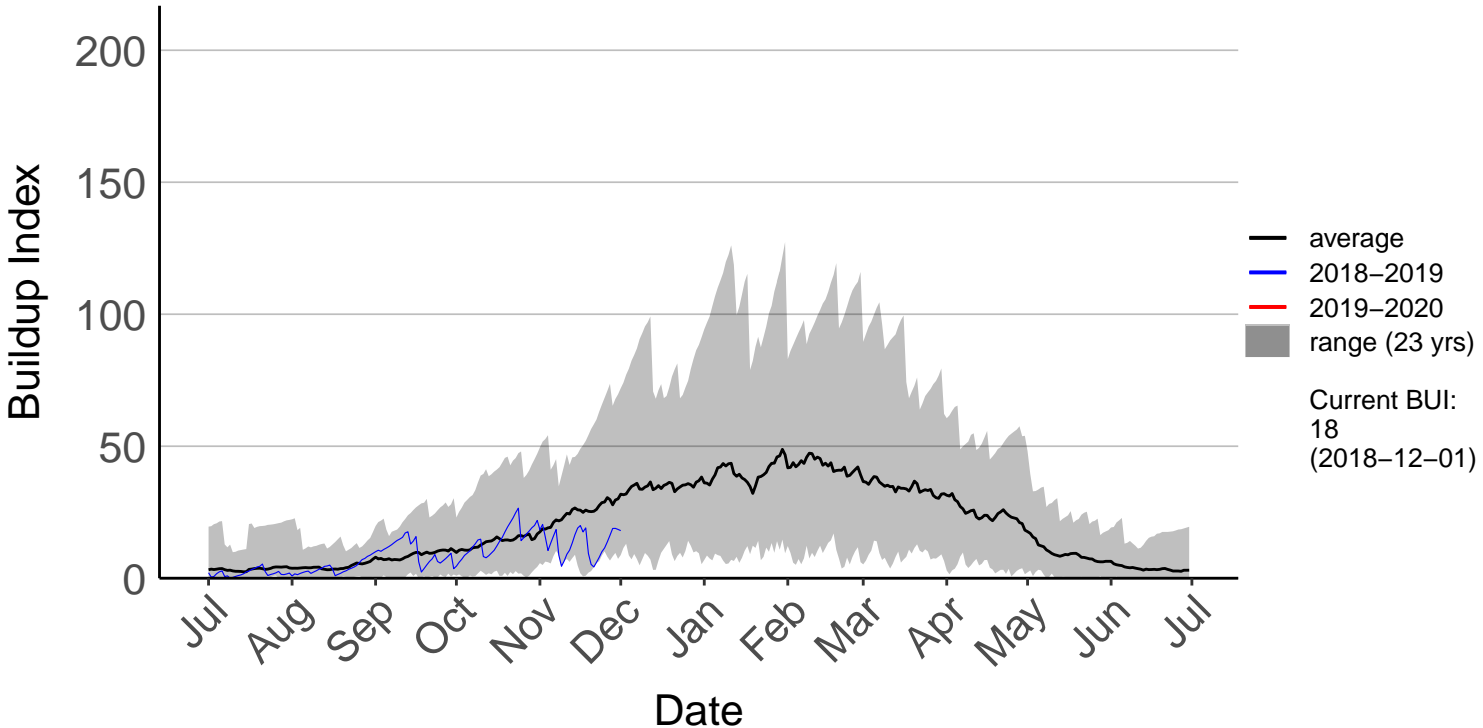

Dunedin Raws (Feb 2018 to Jun 2020)

Glendhu Raws (Aug 2000 to Jun 2020)

Glenledi Raws (Jul 1996 to Jul 2019)

Buildup Index

200
150
100
50
0

— average
— 2018–2019
— 2019–2020
■ range (24 yrs)

Current BUI:
3.3
(2019-07-22)

Jul Aug Sep Oct Nov Dec Jan Feb Mar Apr May Jun Jul

Date

Hawea Flat Raws (May 2017 to Jun 2020)

Herbert Raws (Apr 2005 to Jun 2020)

Lauder Ews (Jul 1996 to Jun 2020)

Macrae's Raws (Jul 2004 to Jun 2020)

Millers Flat Raws (Jul 2018 to Jun 2020)

Naseby Forest Raws (Aug 2008 to Jun 2020)

Nugget Point Aws (Jul 1996 to Dec 2018) – DISCONTINUED

Oamaru Airport Aws (Jul 1996 to Dec 2018) – DISCONTINUED

Oamaru Aws (Sep 2005 to Dec 2018) – DISCONTINUED

Oamaru North Raws (Jul 2017 to Jun 2020)

Otematata Raws (Dec 2016 to Jun 2020)

Queenstown Aero Raws (May 2017 to Jun 2020)

Queenstown Aero SYNOP (Jul 1996 to Dec 2018) – DISCONT

Ranfurly Ews (Nov 2000 to Jun 2020)

Rock And Pillar Raws (Jul 1996 to Jun 2020)