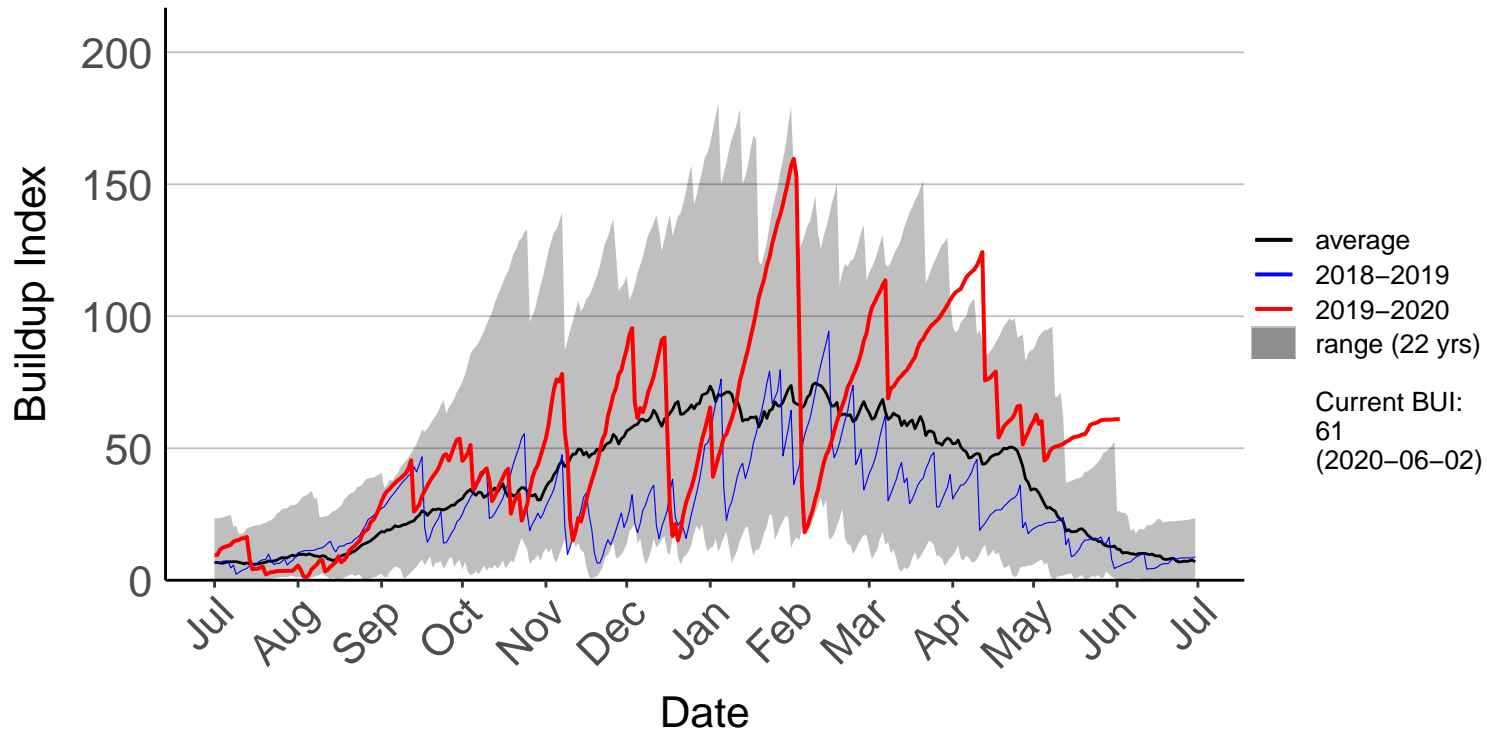

Buckland's Raws (Jul 2007 to Jun 2020)

Butchers Dam Raws (Dec 2009 to Jun 2020)

Clyde 2 Ews (Mar 1999 to Jun 2020)

Cromwell Ews (Apr 2006 to Jun 2020)

Dansey Pass Raws (Jul 1996 to Jun 2020)

Dunedin Aero SYNOP (Jul 1996 to Dec 2018) – DISCONTINU

Dunedin Raws (Feb 2018 to Jun 2020)

Glendhu Raws (Aug 2000 to Jun 2020)

Glenledi Raws (Jul 1996 to Jul 2019)

Buildup Index

200
150
100
50
0

— average
— 2018–2019
— 2019–2020
■ range (24 yrs)

Current BUI:
3.3
(2019-07-22)

Jul Aug Sep Oct Nov Dec Jan Feb Mar Apr May Jun Jul

Date

Hawea Flat Raws (May 2017 to Jun 2020)

Herbert Raws (Apr 2005 to Jun 2020)

Lauder Ews (Jul 1996 to Jun 2020)

Macrae's Raws (Jul 2004 to Jun 2020)

Millers Flat Raws (Jul 2018 to Jun 2020)