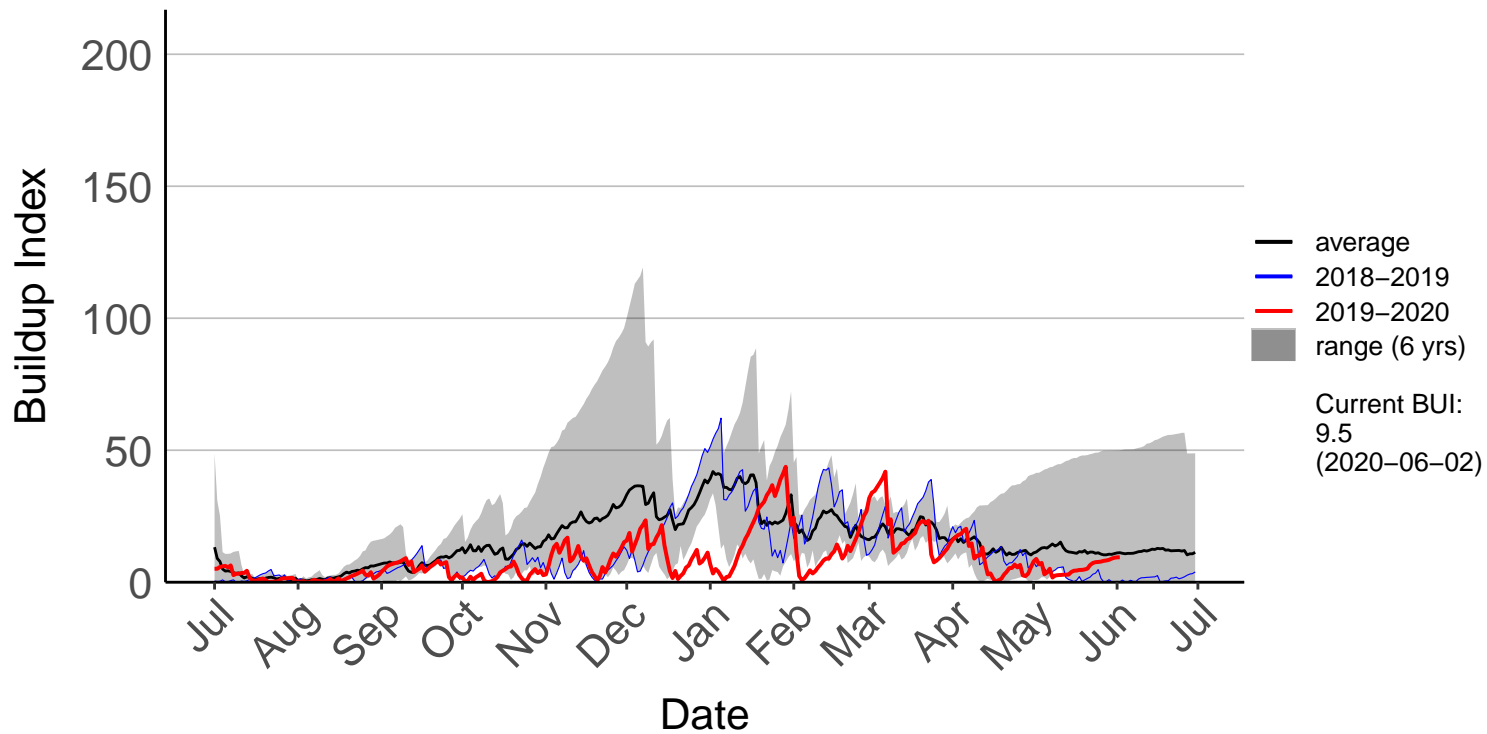

Otematata Raws (Dec 2016 to Jun 2020)

Queenstown Aero Raws (May 2017 to Jun 2020)

Queenstown Aero SYNOP (Jul 1996 to Dec 2018) – DISCONT

Ranfurly Ews (Nov 2000 to Jun 2020)

Rock And Pillar Raws (Jul 1996 to Jun 2020)

Tapanui Raws (Jul 1996 to Jun 2020)

Tara Hills Aws (Jul 1996 to Dec 2018) – DISCONTINUED

Toko Mouth Raws (Jun 2019 to Jun 2020)

Traquair Raws (Jul 1996 to Jun 2020)

Waipahi Raws (Dec 2014 to Jun 2020)

Wanaka Aero Aws (Jul 1996 to Dec 2018) – DISCONTINUED