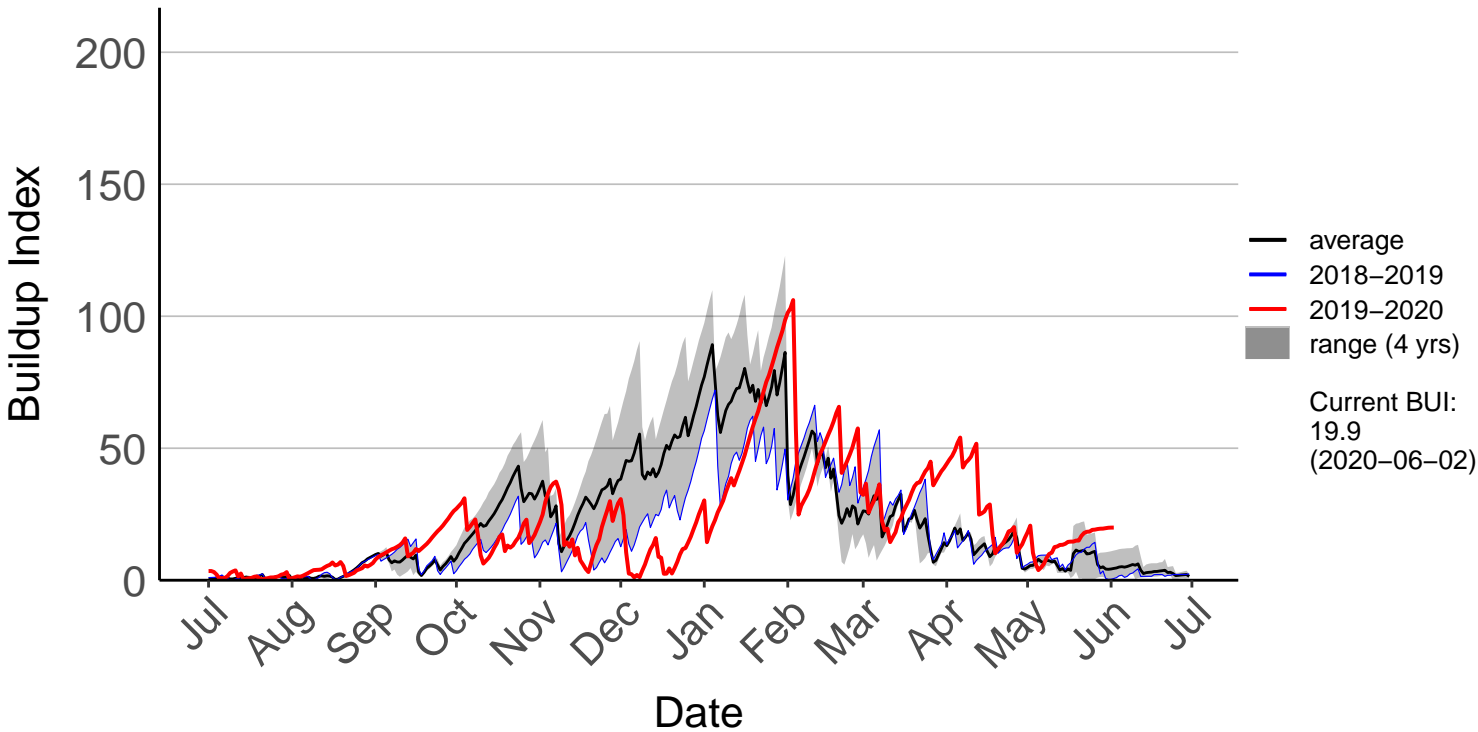

Dunedin Raws (Feb 2018 to Jun 2020)

Glendhu Raws (Aug 2000 to Jun 2020)

Glenledi Raws (Jul 1996 to Jul 2019)

Buildup Index

200
150
100
50
0

— average
— 2018–2019
— 2019–2020
■ range (24 yrs)

Current BUI:
3.3
(2019-07-22)

Jul Aug Sep Oct Nov Dec Jan Feb Mar Apr May Jun Jul

Date

Hawea Flat Raws (May 2017 to Jun 2020)

Herbert Raws (Apr 2005 to Jun 2020)

Lauder Ews (Jul 1996 to Jun 2020)

Macrae's Raws (Jul 2004 to Jun 2020)

Millers Flat Raws (Jul 2018 to Jun 2020)