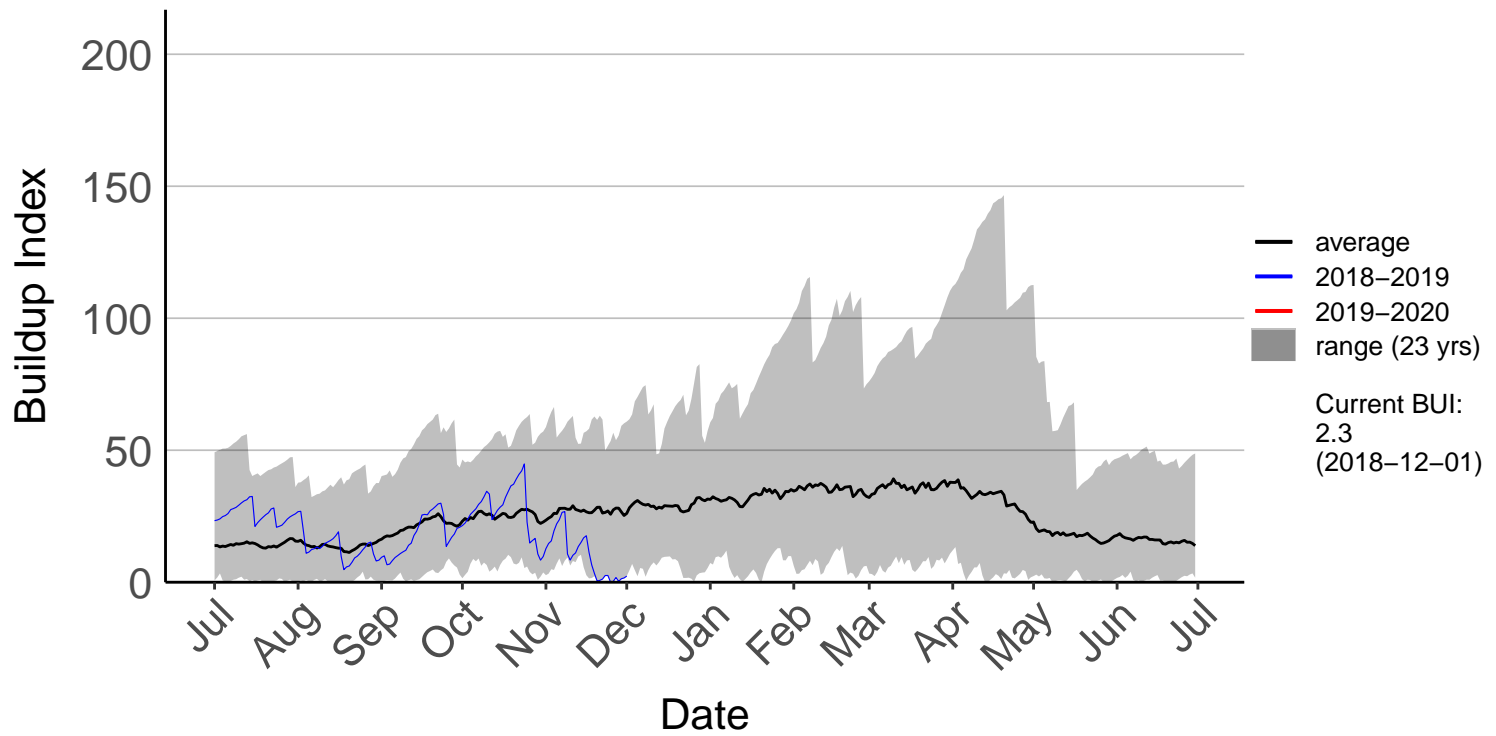

Dunedin Raws (Feb 2018 to Jun 2020)

Glendhu Raws (Aug 2000 to Jun 2020)

Glenledi Raws (Jul 1996 to Jul 2019)

Buildup Index

200
150
100
50
0

— average
— 2018–2019
— 2019–2020
■ range (24 yrs)

Current BUI:
3.3
(2019-07-22)

Jul Aug Sep Oct Nov Dec Jan Feb Mar Apr May Jun Jul

Date

Hawea Flat Raws (May 2017 to Jun 2020)

Herbert Raws (Apr 2005 to Jun 2020)

Lauder Ews (Jul 1996 to Jun 2020)

Macrae's Raws (Jul 2004 to Jun 2020)

Millers Flat Raws (Jul 2018 to Jun 2020)

Naseby Forest Raws (Aug 2008 to Jun 2020)

Nugget Point Aws (Jul 1996 to Dec 2018) – DISCONTINUED

Oamaru Airport Aws (Jul 1996 to Dec 2018) – DISCONTINUED

Oamaru Aws (Sep 2005 to Dec 2018) – DISCONTINUED

Oamaru North Raws (Jul 2017 to Jun 2020)