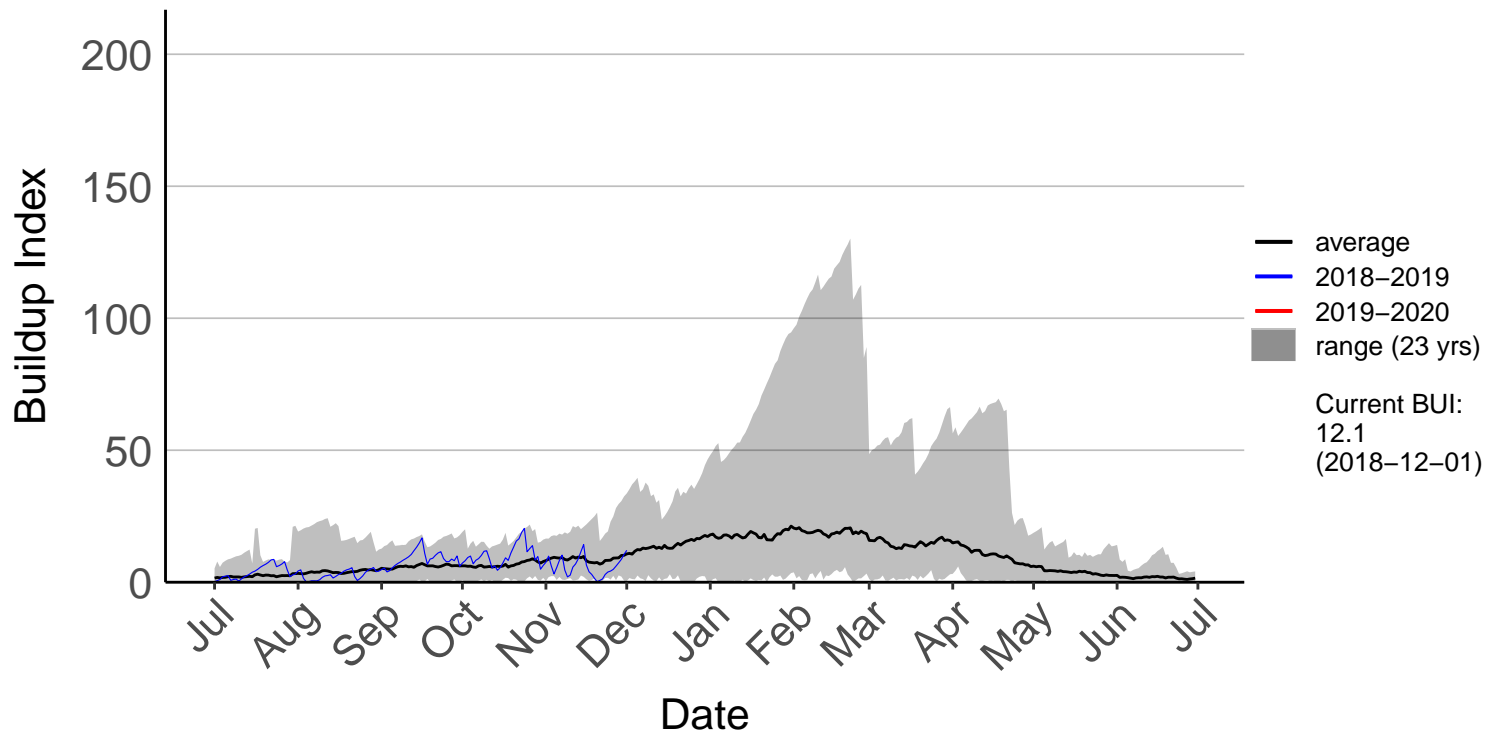

Dunedin Raws (Feb 2018 to Jun 2020)

Glendhu Raws (Aug 2000 to Jun 2020)

Glenledi Raws (Jul 1996 to Jul 2019)

Buildup Index

200
150
100
50
0

— average
— 2018–2019
— 2019–2020
■ range (24 yrs)

Current BUI:
3.3
(2019-07-22)

Jul Aug Sep Oct Nov Dec Jan Feb Mar Apr May Jun Jul

Date

Hawea Flat Raws (May 2017 to Jun 2020)

Herbert Raws (Apr 2005 to Jun 2020)

Lauder Ews (Jul 1996 to Jun 2020)

Macrae's Raws (Jul 2004 to Jun 2020)

Millers Flat Raws (Jul 2018 to Jun 2020)

Naseby Forest Raws (Aug 2008 to Jun 2020)

Nugget Point Aws (Jul 1996 to Dec 2018) – DISCONTINUED

Oamaru Airport Aws (Jul 1996 to Dec 2018) – DISCONTINUED

Oamaru Aws (Sep 2005 to Dec 2018) – DISCONTINUED

Oamaru North Raws (Jul 2017 to Jun 2020)