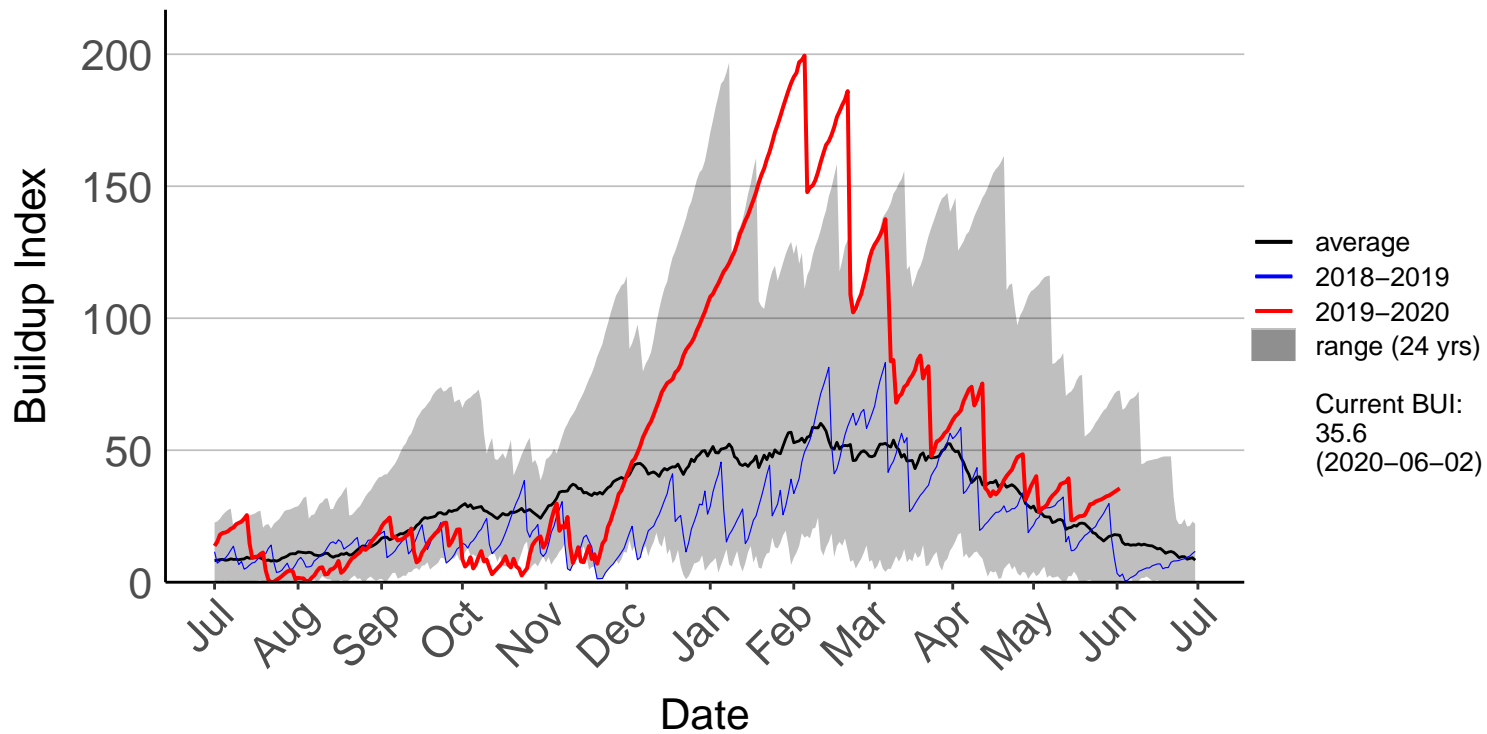

Buckland's Raws (Jul 2007 to Jun 2020)

Butchers Dam Raws (Dec 2009 to Jun 2020)

Clyde 2 Ews (Mar 1999 to Jun 2020)

Cromwell Ews (Apr 2006 to Jun 2020)

Dansey Pass Raws (Jul 1996 to Jun 2020)

Dunedin Aero SYNOP (Jul 1996 to Dec 2018) – DISCONTINU

Dunedin Raws (Feb 2018 to Jun 2020)

Glendhu Raws (Aug 2000 to Jun 2020)

Glenledi Raws (Jul 1996 to Jul 2019)

Buildup Index

200
150
100
50
0

— average
— 2018–2019
— 2019–2020
■ range (24 yrs)

Current BUI:
3.3
(2019-07-22)

Jul Aug Sep Oct Nov Dec Jan Feb Mar Apr May Jun Jul

Date

Hawea Flat Raws (May 2017 to Jun 2020)

Herbert Raws (Apr 2005 to Jun 2020)

Lauder Ews (Jul 1996 to Jun 2020)

Macrae's Raws (Jul 2004 to Jun 2020)

Millers Flat Raws (Jul 2018 to Jun 2020)