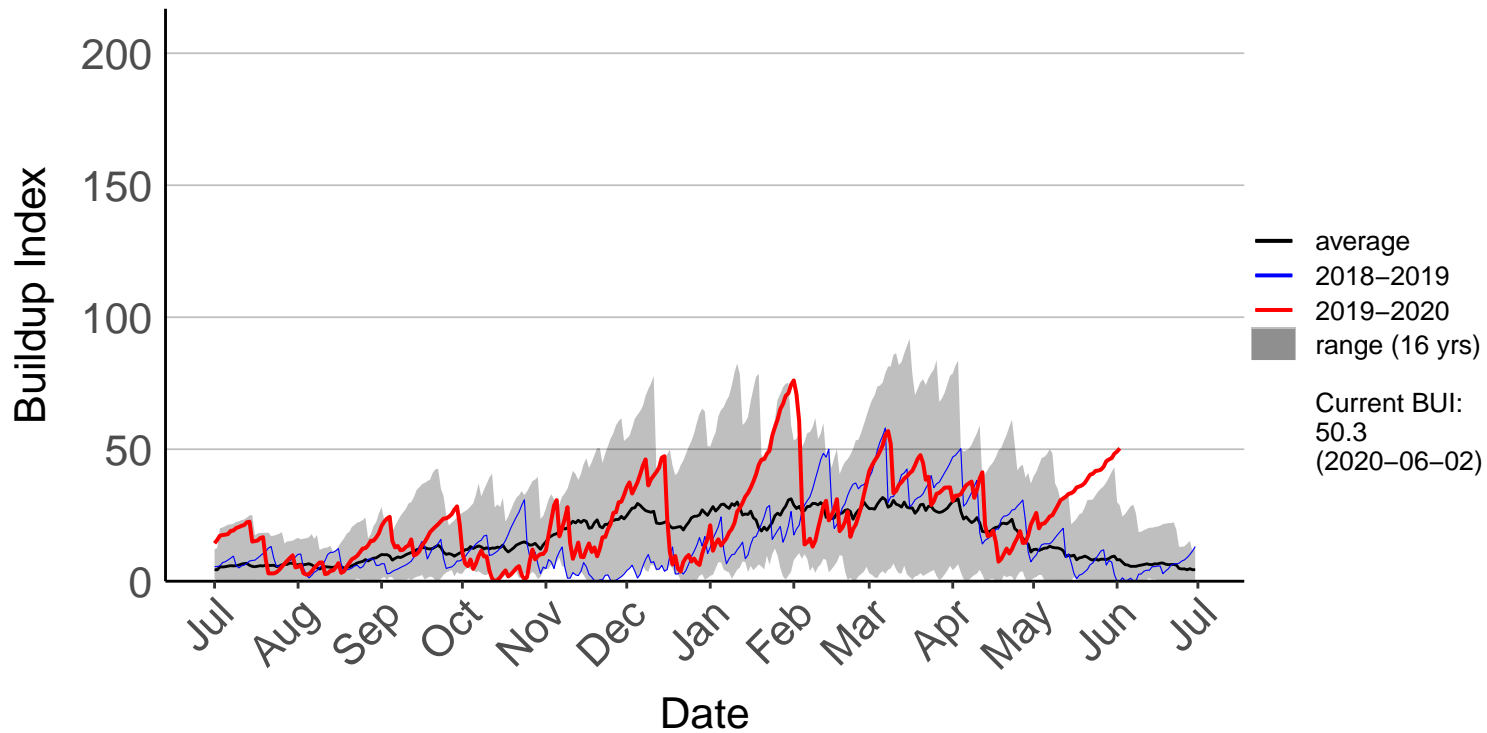

Dunedin Raws (Feb 2018 to Jun 2020)

Glendhu Raws (Aug 2000 to Jun 2020)

Glenledi Raws (Jul 1996 to Jul 2019)

Buildup Index

200
150
100
50
0

— average
— 2018–2019
— 2019–2020
■ range (24 yrs)

Current BUI:
3.3
(2019-07-22)

Jul Aug Sep Oct Nov Dec Jan Feb Mar Apr May Jun Jul

Date

Hawea Flat Raws (May 2017 to Jun 2020)

Herbert Raws (Apr 2005 to Jun 2020)

Lauder Ews (Jul 1996 to Jun 2020)

Macrae's Raws (Jul 2004 to Jun 2020)

Millers Flat Raws (Jul 2018 to Jun 2020)

Naseby Forest Raws (Aug 2008 to Jun 2020)

Nugget Point Aws (Jul 1996 to Dec 2018) – DISCONTINUED

Oamaru Airport Aws (Jul 1996 to Dec 2018) – DISCONTINUED

Oamaru Aws (Sep 2005 to Dec 2018) – DISCONTINUED

Oamaru North Raws (Jul 2017 to Jun 2020)