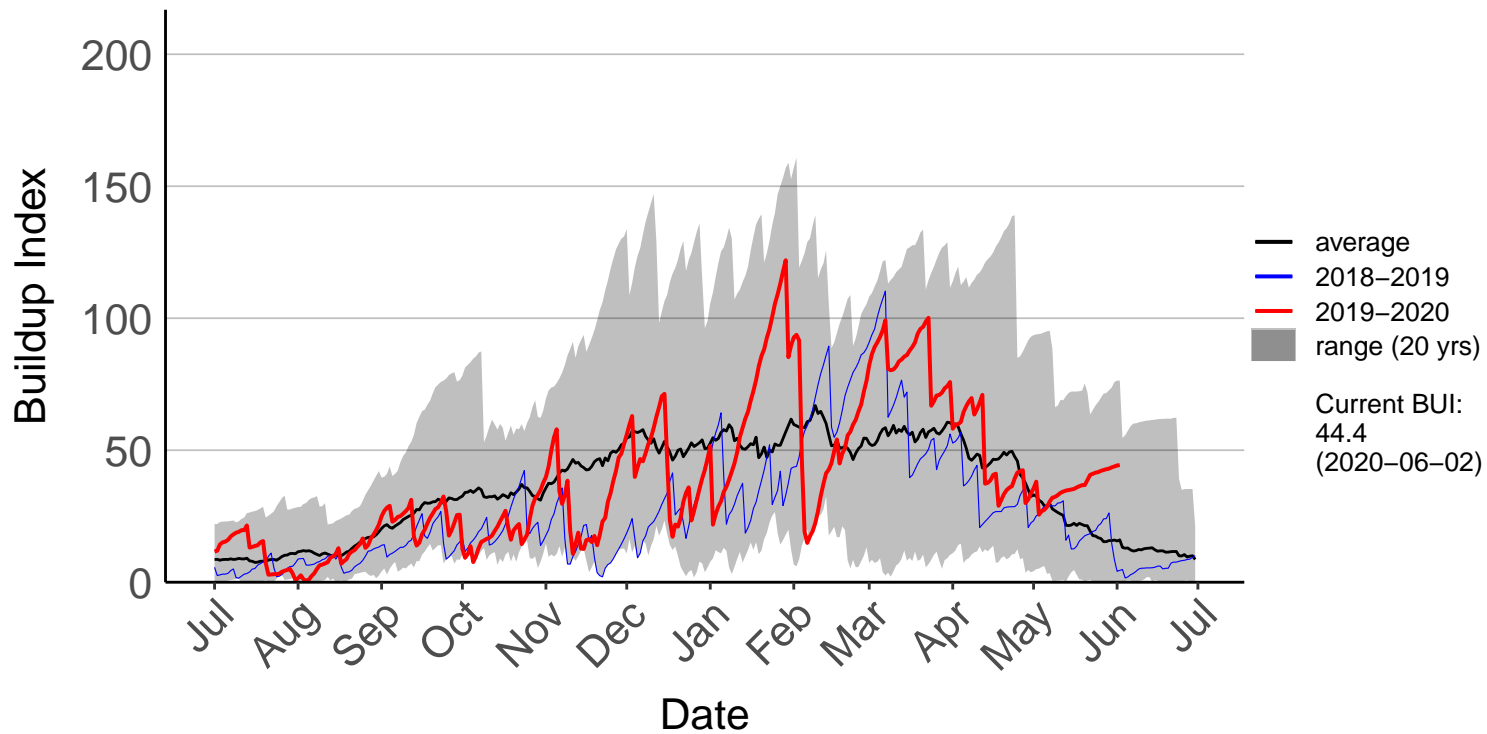

Dunedin Raws (Feb 2018 to Jun 2020)

Glendhu Raws (Aug 2000 to Jun 2020)

Glenledi Raws (Jul 1996 to Jul 2019)

Buildup Index

200
150
100
50
0

— average
— 2018–2019
— 2019–2020
■ range (24 yrs)

Current BUI:
3.3
(2019-07-22)

Naseby Forest Raws (Aug 2008 to Jun 2020)

Nugget Point Aws (Jul 1996 to Dec 2018) – DISCONTINUED

Oamaru Airport Aws (Jul 1996 to Dec 2018) – DISCONTINUED

Oamaru Aws (Sep 2005 to Dec 2018) – DISCONTINUED

Oamaru North Raws (Jul 2017 to Jun 2020)

Otematata Raws (Dec 2016 to Jun 2020)

Queenstown Aero Raws (May 2017 to Jun 2020)

Queenstown Aero SYNOP (Jul 1996 to Dec 2018) – DISCONT

Ranfurly Ews (Nov 2000 to Jun 2020)

Rock And Pillar Raws (Jul 1996 to Jun 2020)

Tapanui Raws (Jul 1996 to Jun 2020)

Tara Hills Aws (Jul 1996 to Dec 2018) – DISCONTINUED

Toko Mouth Raws (Jun 2019 to Jun 2020)

Traquair Raws (Jul 1996 to Jun 2020)

Waipahi Raws (Dec 2014 to Jun 2020)

Wanaka Aero Aws (Jul 1996 to Dec 2018) – DISCONTINUED