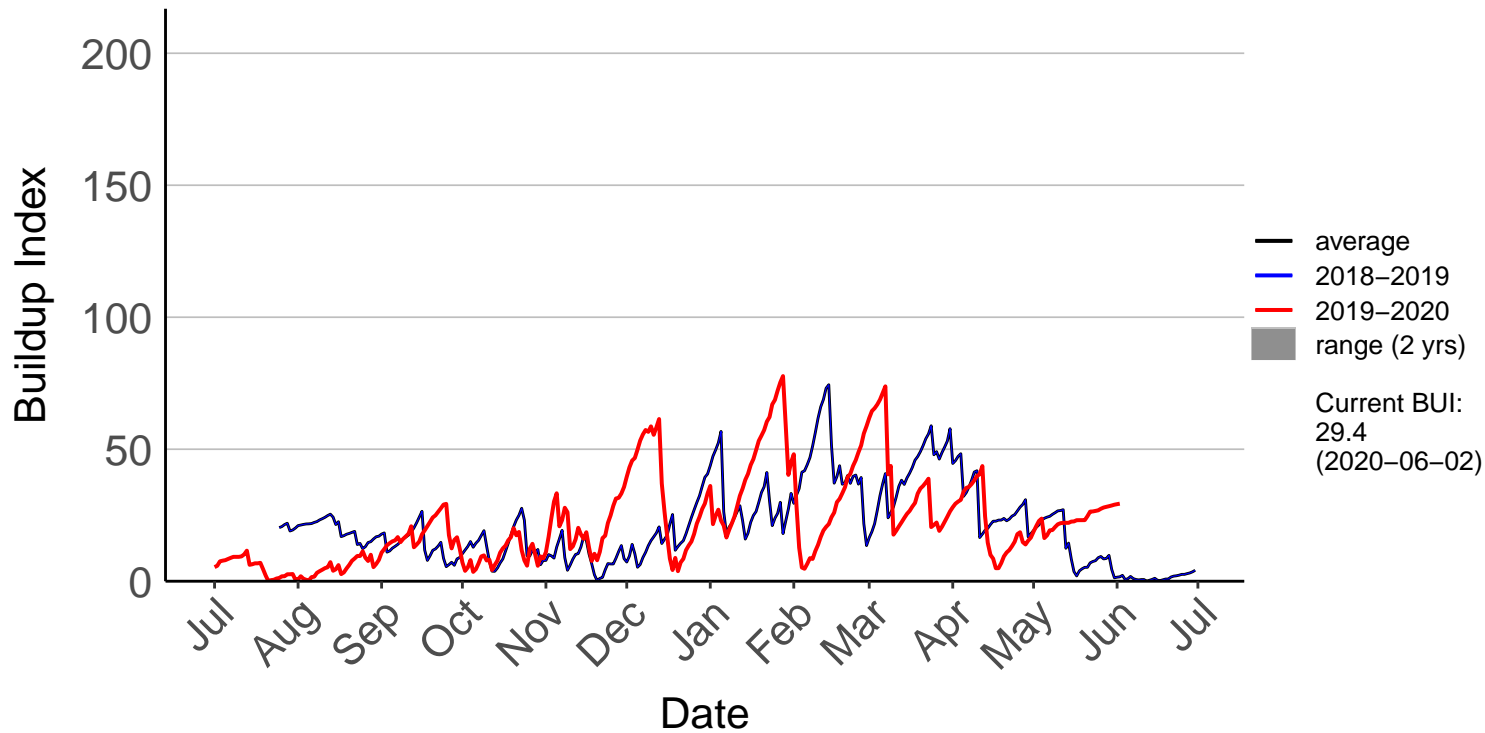

Dunedin Raws (Feb 2018 to Jun 2020)

Glendhu Raws (Aug 2000 to Jun 2020)

Glenledi Raws (Jul 1996 to Jul 2019)

Buildup Index

200
150
100
50
0

— average
— 2018–2019
— 2019–2020
■ range (24 yrs)

Current BUI:
3.3
(2019-07-22)

Jul Aug Sep Oct Nov Dec Jan Feb Mar Apr May Jun Jul

Date

Hawea Flat Raws (May 2017 to Jun 2020)

Herbert Raws (Apr 2005 to Jun 2020)

Lauder Ews (Jul 1996 to Jun 2020)

Macrae's Raws (Jul 2004 to Jun 2020)

Millers Flat Raws (Jul 2018 to Jun 2020)

Naseby Forest Raws (Aug 2008 to Jun 2020)

Nugget Point Aws (Jul 1996 to Dec 2018) – DISCONTINUED

Oamaru Airport Aws (Jul 1996 to Dec 2018) – DISCONTINUED

Oamaru Aws (Sep 2005 to Dec 2018) – DISCONTINUED

Oamaru North Raws (Jul 2017 to Jun 2020)