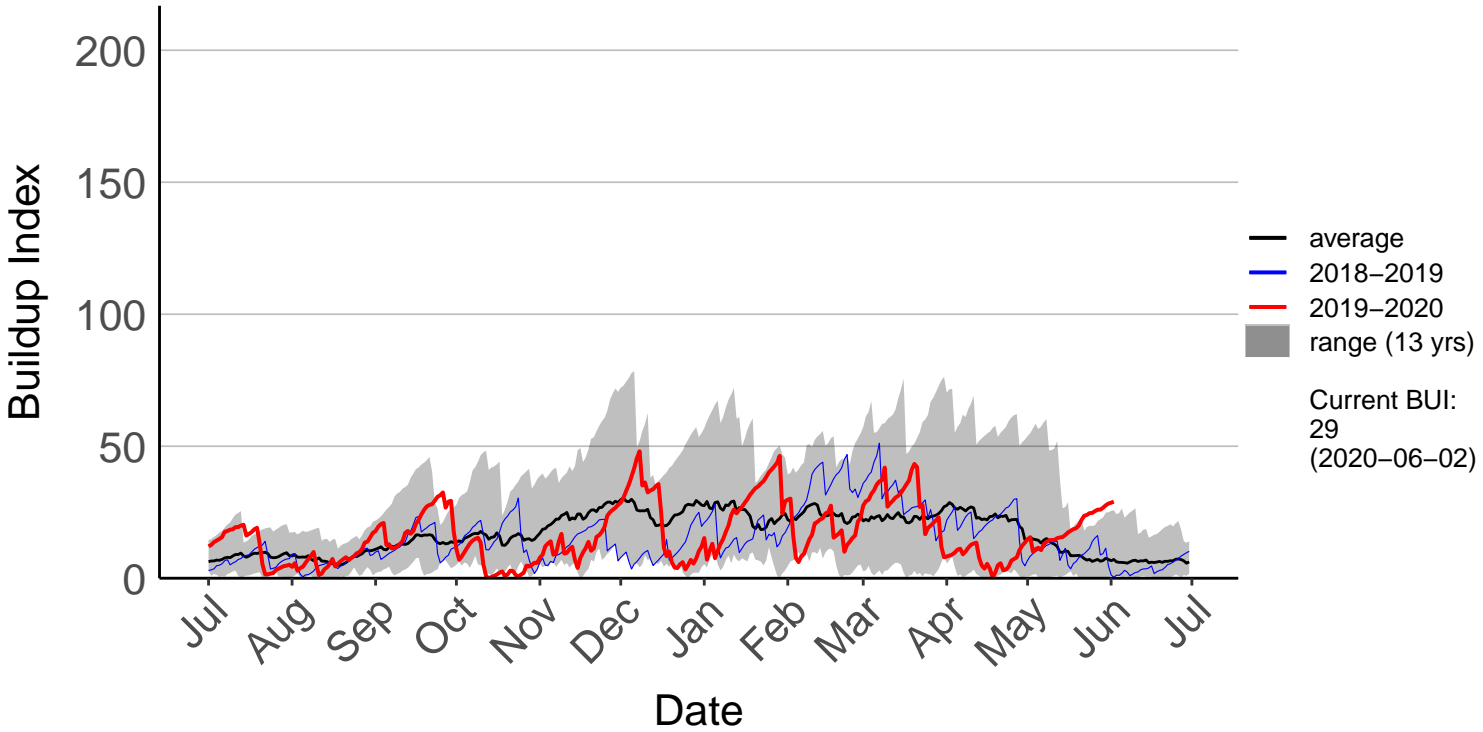

Buckland's Raws (Jul 2007 to Jun 2020)

Butchers Dam Raws (Dec 2009 to Jun 2020)

Clyde 2 Ews (Mar 1999 to Jun 2020)

Cromwell Ews (Apr 2006 to Jun 2020)

Dansey Pass Raws (Jul 1996 to Jun 2020)

Dunedin Aero SYNOP (Jul 1996 to Dec 2018) – DISCONTINU

Dunedin Raws (Feb 2018 to Jun 2020)

Glendhu Raws (Aug 2000 to Jun 2020)

Glenledi Raws (Jul 1996 to Jul 2019)

Buildup Index

200
150
100
50
0

— average
— 2018–2019
— 2019–2020
■ range (24 yrs)

Current BUI:
3.3
(2019-07-22)

Jul Aug Sep Oct Nov Dec Jan Feb Mar Apr May Jun Jul

Date

Hawea Flat Raws (May 2017 to Jun 2020)

Herbert Raws (Apr 2005 to Jun 2020)

Lauder Ews (Jul 1996 to Jun 2020)

Macrae's Raws (Jul 2004 to Jun 2020)

Millers Flat Raws (Jul 2018 to Jun 2020)