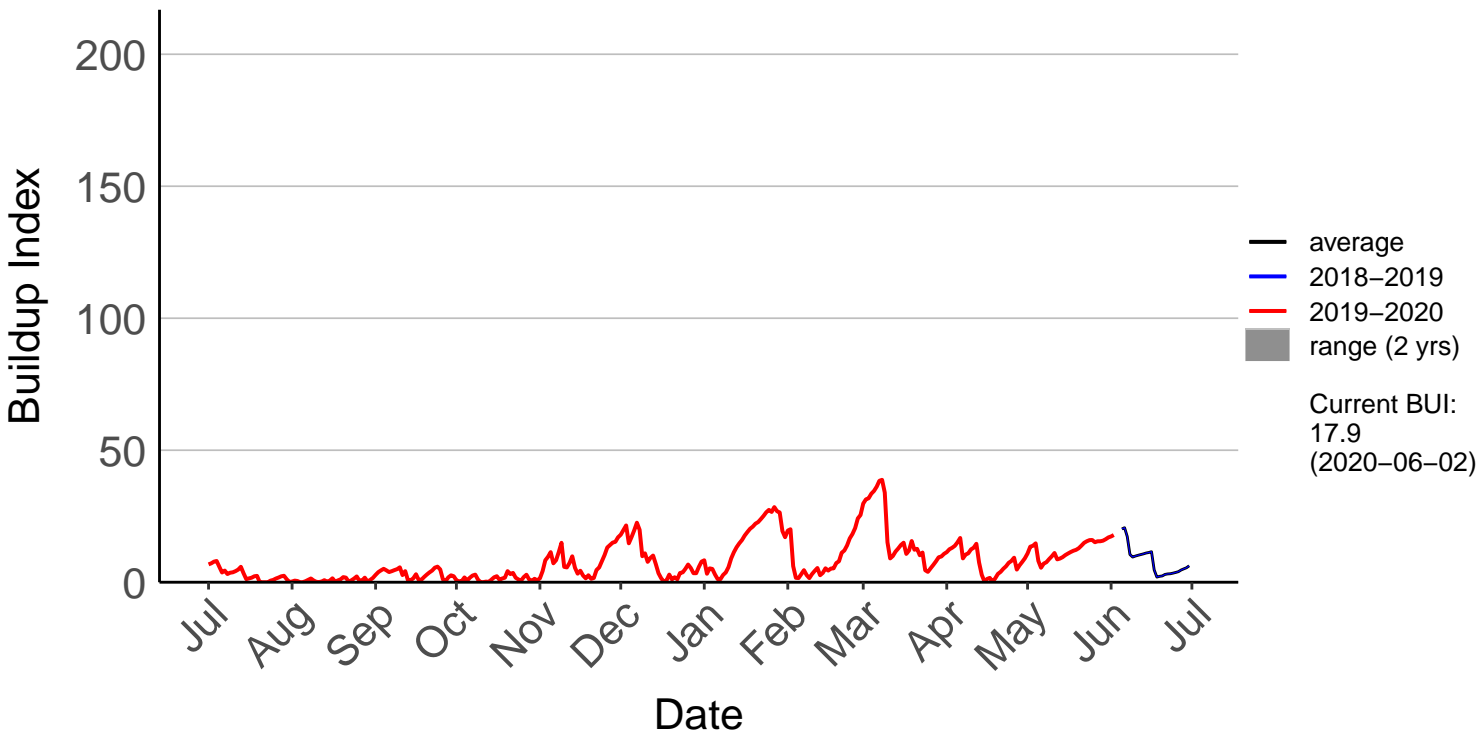

Otematata Raws (Dec 2016 to Jun 2020)

Queenstown Aero Raws (May 2017 to Jun 2020)

Queenstown Aero SYNOP (Jul 1996 to Dec 2018) – DISCONT

Ranfurly Ews (Nov 2000 to Jun 2020)

Rock And Pillar Raws (Jul 1996 to Jun 2020)

Tapanui Raws (Jul 1996 to Jun 2020)

Tara Hills Aws (Jul 1996 to Dec 2018) – DISCONTINUED

Toko Mouth Raws (Jun 2019 to Jun 2020)

Traquair Raws (Jul 1996 to Jun 2020)

Waipahi Raws (Dec 2014 to Jun 2020)

Wanaka Aero Aws (Jul 1996 to Dec 2018) – DISCONTINUED