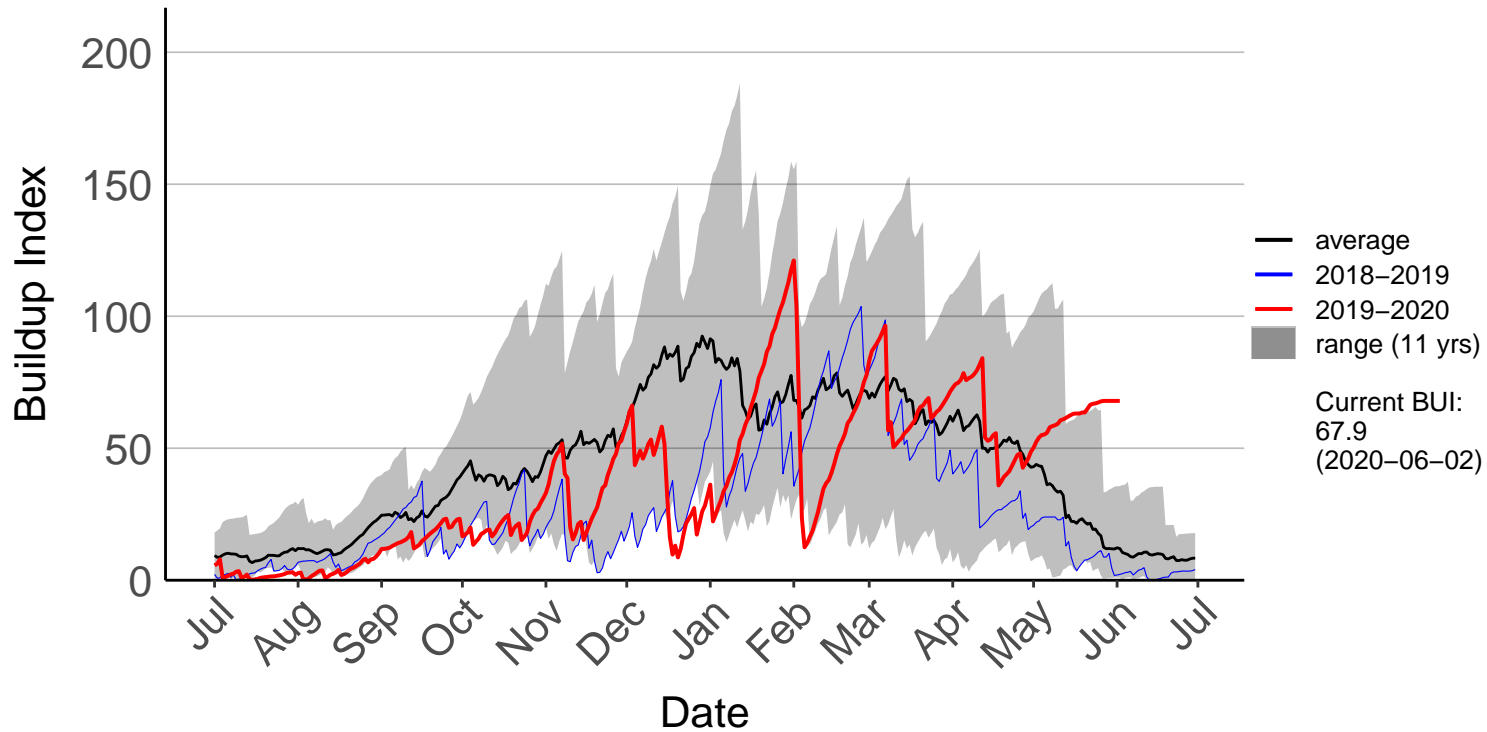

Buckland's Raws (Jul 2007 to Jun 2020)

Butchers Dam Raws (Dec 2009 to Jun 2020)

Clyde 2 Ews (Mar 1999 to Jun 2020)

Cromwell Ews (Apr 2006 to Jun 2020)

Dansey Pass Raws (Jul 1996 to Jun 2020)

Dunedin Aero SYNOP (Jul 1996 to Dec 2018) – DISCONTINU

Dunedin Raws (Feb 2018 to Jun 2020)

Glendhu Raws (Aug 2000 to Jun 2020)

Glenledi Raws (Jul 1996 to Jul 2019)

Buildup Index

200
150
100
50
0

— average
— 2018–2019
— 2019–2020
■ range (24 yrs)

Current BUI:
3.3
(2019-07-22)

Jul Aug Sep Oct Nov Dec Jan Feb Mar Apr May Jun Jul

Date

Hawea Flat Raws (May 2017 to Jun 2020)

Herbert Raws (Apr 2005 to Jun 2020)

Lauder Ews (Jul 1996 to Jun 2020)

Macrae's Raws (Jul 2004 to Jun 2020)

Millers Flat Raws (Jul 2018 to Jun 2020)