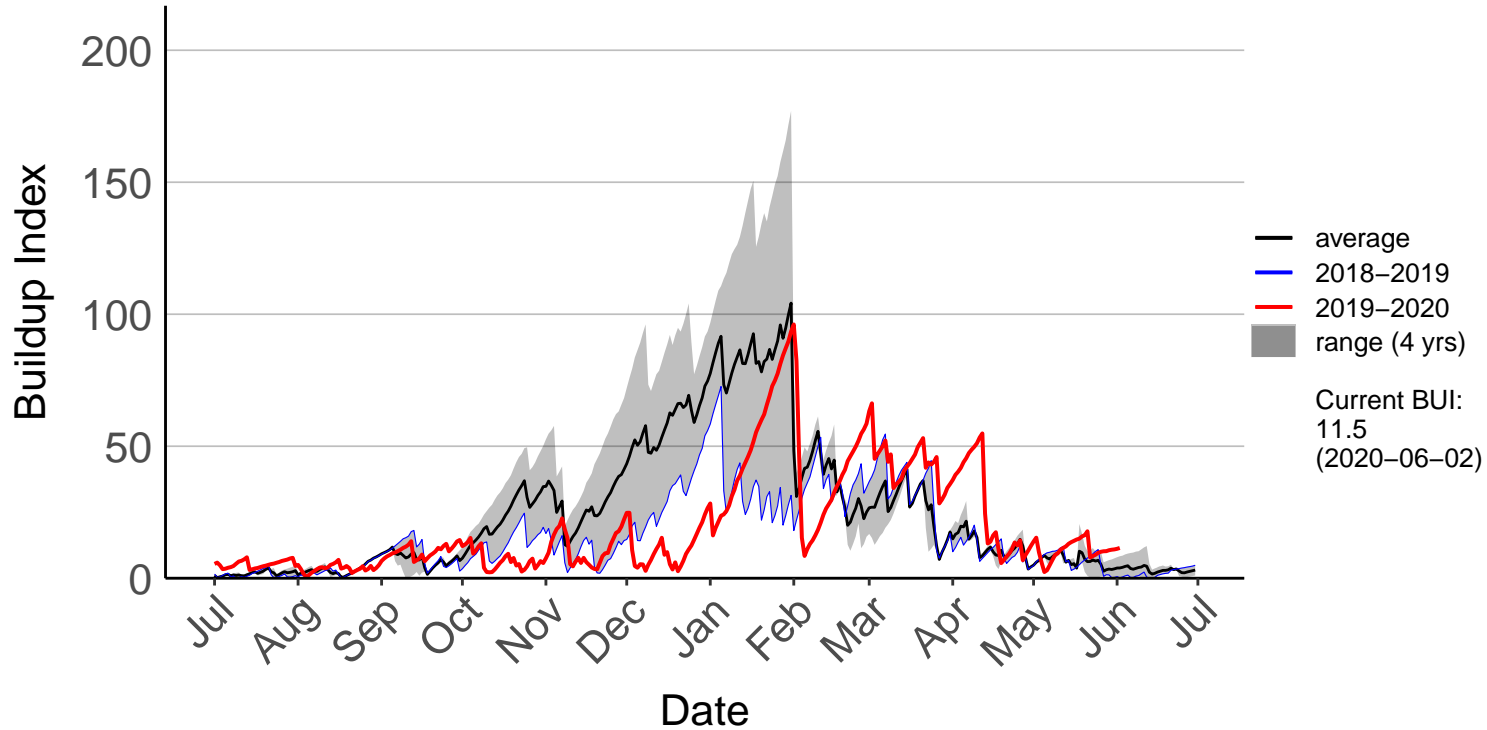

Dunedin Raws (Feb 2018 to Jun 2020)

Glendhu Raws (Aug 2000 to Jun 2020)

Glenledi Raws (Jul 1996 to Jul 2019)

Buildup Index

200
150
100
50
0

— average
— 2018–2019
— 2019–2020
■ range (24 yrs)

Current BUI:
3.3
(2019-07-22)

Jul Aug Sep Oct Nov Dec Jan Feb Mar Apr May Jun Jul

Date

Hawea Flat Raws (May 2017 to Jun 2020)

Herbert Raws (Apr 2005 to Jun 2020)

Lauder Ews (Jul 1996 to Jun 2020)

Macrae's Raws (Jul 2004 to Jun 2020)

Millers Flat Raws (Jul 2018 to Jun 2020)

Naseby Forest Raws (Aug 2008 to Jun 2020)

Nugget Point Aws (Jul 1996 to Dec 2018) – DISCONTINUED

Oamaru Airport Aws (Jul 1996 to Dec 2018) – DISCONTINUED

Oamaru Aws (Sep 2005 to Dec 2018) – DISCONTINUED

Oamaru North Raws (Jul 2017 to Jun 2020)

Otematata Raws (Dec 2016 to Jun 2020)

Queenstown Aero Raws (May 2017 to Jun 2020)

Queenstown Aero SYNOP (Jul 1996 to Dec 2018) – DISCONT

Ranfurly Ews (Nov 2000 to Jun 2020)

Rock And Pillar Raws (Jul 1996 to Jun 2020)