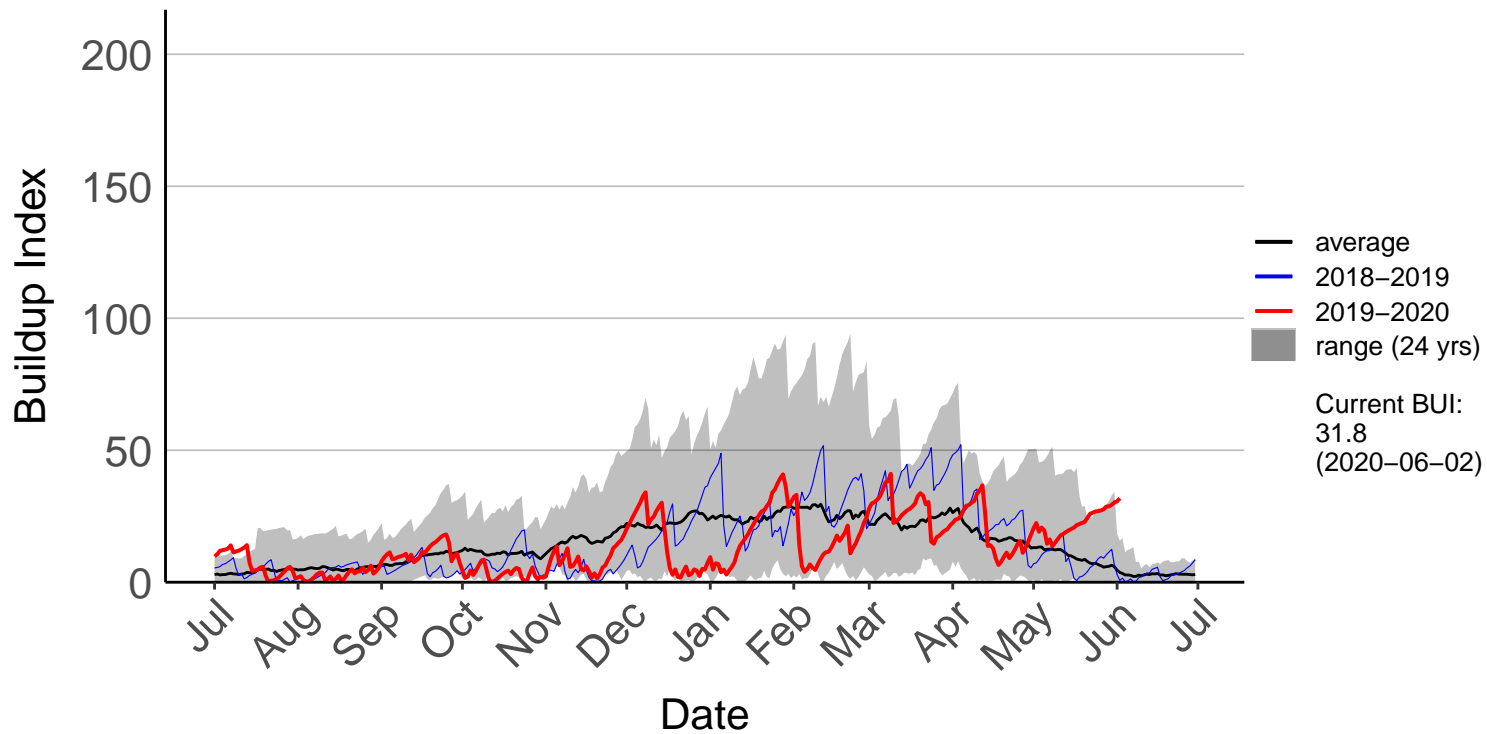

Otematata Raws (Dec 2016 to Jun 2020)

Queenstown Aero Raws (May 2017 to Jun 2020)

Queenstown Aero SYNOP (Jul 1996 to Dec 2018) – DISCONT

Ranfurly Ews (Nov 2000 to Jun 2020)

Rock And Pillar Raws (Jul 1996 to Jun 2020)

Tapanui Raws (Jul 1996 to Jun 2020)

Tara Hills Aws (Jul 1996 to Dec 2018) – DISCONTINUED

Toko Mouth Raws (Jun 2019 to Jun 2020)

Traquair Raws (Jul 1996 to Jun 2020)

Waipahi Raws (Dec 2014 to Jun 2020)

Wanaka Aero Aws (Jul 1996 to Dec 2018) – DISCONTINUED