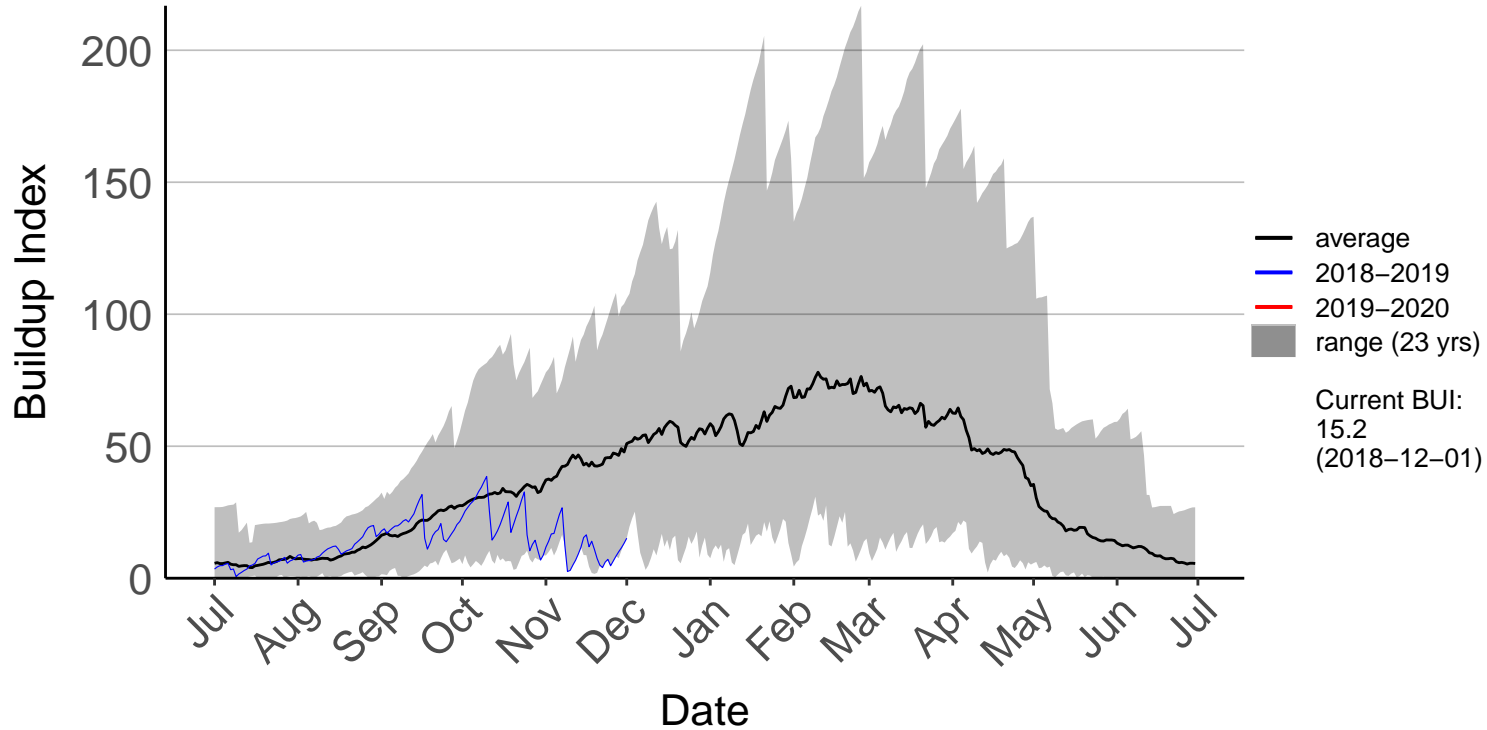

Naseby Forest Raws (Aug 2008 to Jun 2020)

Nugget Point Aws (Jul 1996 to Dec 2018) – DISCONTINUED

Oamaru Airport Aws (Jul 1996 to Dec 2018) – DISCONTINUED

Oamaru Aws (Sep 2005 to Dec 2018) – DISCONTINUED

Oamaru North Raws (Jul 2017 to Jun 2020)

Otematata Raws (Dec 2016 to Jun 2020)

Queenstown Aero Raws (May 2017 to Jun 2020)

Queenstown Aero SYNOP (Jul 1996 to Dec 2018) – DISCONT

Ranfurly Ews (Nov 2000 to Jun 2020)

Rock And Pillar Raws (Jul 1996 to Jun 2020)

Tapanui Raws (Jul 1996 to Jun 2020)

Tara Hills Aws (Jul 1996 to Dec 2018) – DISCONTINUED

Toko Mouth Raws (Jun 2019 to Jun 2020)

Traquair Raws (Jul 1996 to Jun 2020)

Waipahi Raws (Dec 2014 to Jun 2020)

Wanaka Aero Aws (Jul 1996 to Dec 2018) – DISCONTINUED