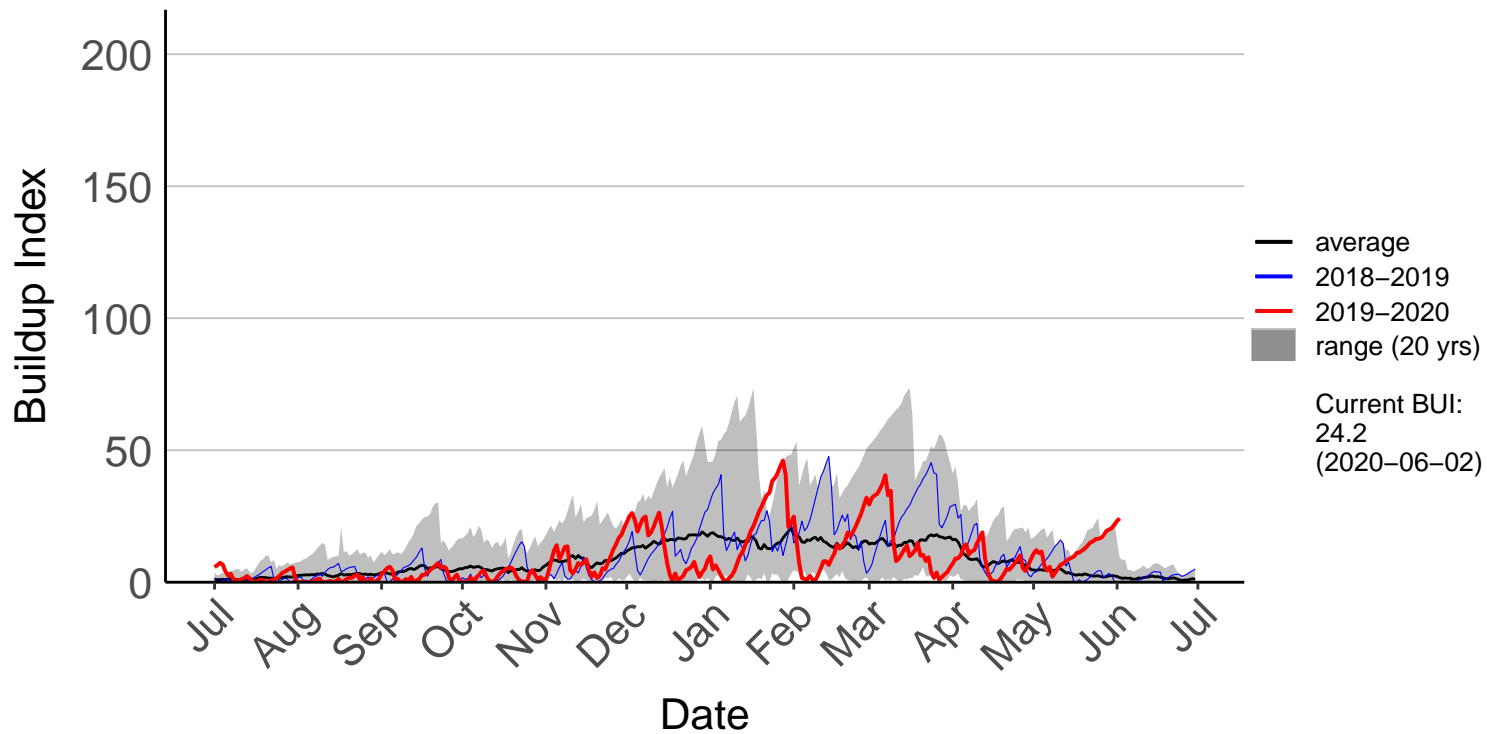

Buckland's Raws (Jul 2007 to Jun 2020)

Butchers Dam Raws (Dec 2009 to Jun 2020)

Clyde 2 Ews (Mar 1999 to Jun 2020)

Cromwell Ews (Apr 2006 to Jun 2020)

Dansey Pass Raws (Jul 1996 to Jun 2020)

Dunedin Aero SYNOP (Jul 1996 to Dec 2018) – DISCONTINU

Dunedin Raws (Feb 2018 to Jun 2020)

Glendhu Raws (Aug 2000 to Jun 2020)

Glenledi Raws (Jul 1996 to Jul 2019)

Buildup Index

200
150
100
50
0

— average
— 2018–2019
— 2019–2020
■ range (24 yrs)

Current BUI:
3.3
(2019-07-22)

Jul Aug Sep Oct Nov Dec Jan Feb Mar Apr May Jun Jul

Date

Hawea Flat Raws (May 2017 to Jun 2020)

Herbert Raws (Apr 2005 to Jun 2020)

Lauder Ews (Jul 1996 to Jun 2020)

Macrae's Raws (Jul 2004 to Jun 2020)

Millers Flat Raws (Jul 2018 to Jun 2020)