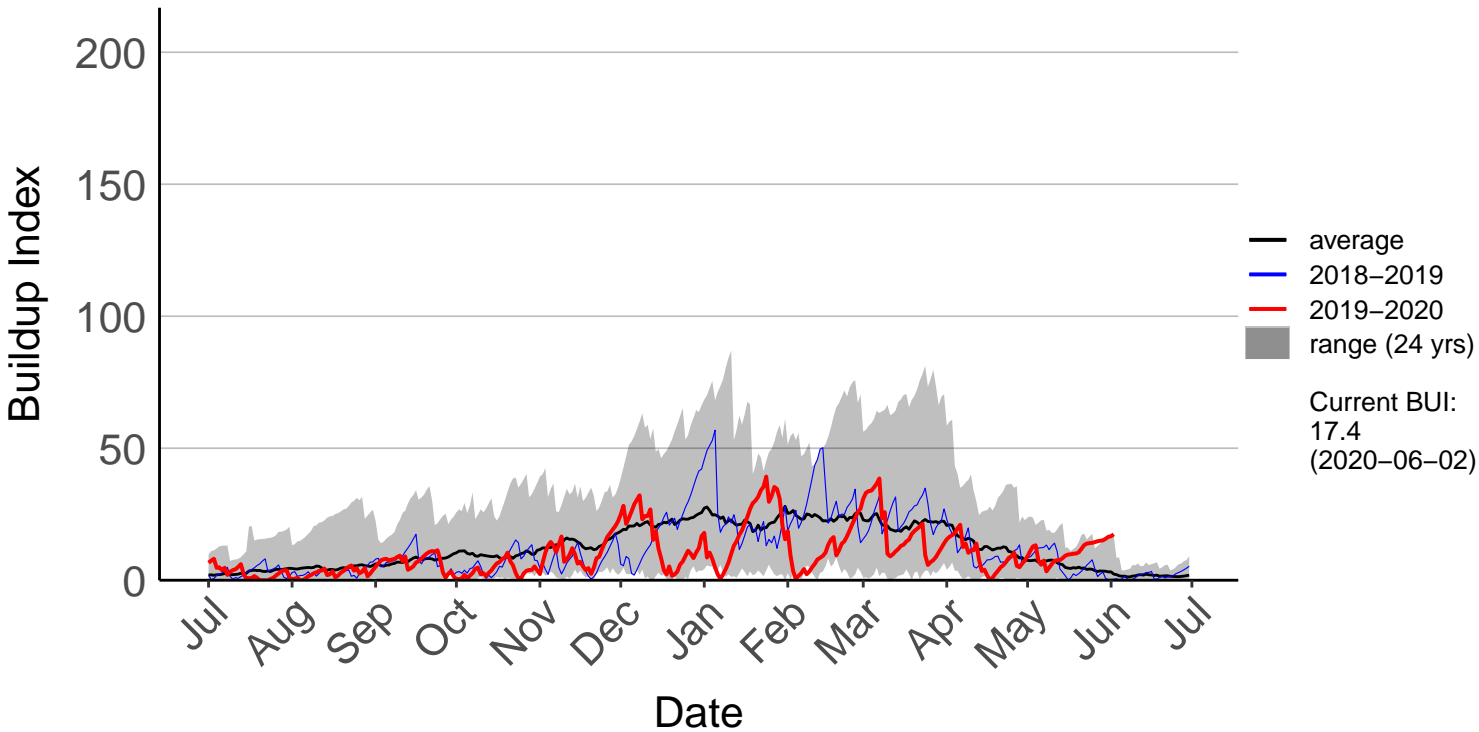

Naseby Forest Raws (Aug 2008 to Jun 2020)

Nugget Point Aws (Jul 1996 to Dec 2018) – DISCONTINUED

Oamaru Airport Aws (Jul 1996 to Dec 2018) – DISCONTINUED

Oamaru Aws (Sep 2005 to Dec 2018) – DISCONTINUED

Oamaru North Raws (Jul 2017 to Jun 2020)

Otematata Raws (Dec 2016 to Jun 2020)

Queenstown Aero Raws (May 2017 to Jun 2020)

Queenstown Aero SYNOP (Jul 1996 to Dec 2018) – DISCONT

Ranfurly Ews (Nov 2000 to Jun 2020)

Rock And Pillar Raws (Jul 1996 to Jun 2020)

Tapanui Raws (Jul 1996 to Jun 2020)

Tara Hills Aws (Jul 1996 to Dec 2018) – DISCONTINUED

Toko Mouth Raws (Jun 2019 to Jun 2020)

Traquair Raws (Jul 1996 to Jun 2020)

Waipahi Raws (Dec 2014 to Jun 2020)

Wanaka Aero Aws (Jul 1996 to Dec 2018) – DISCONTINUED