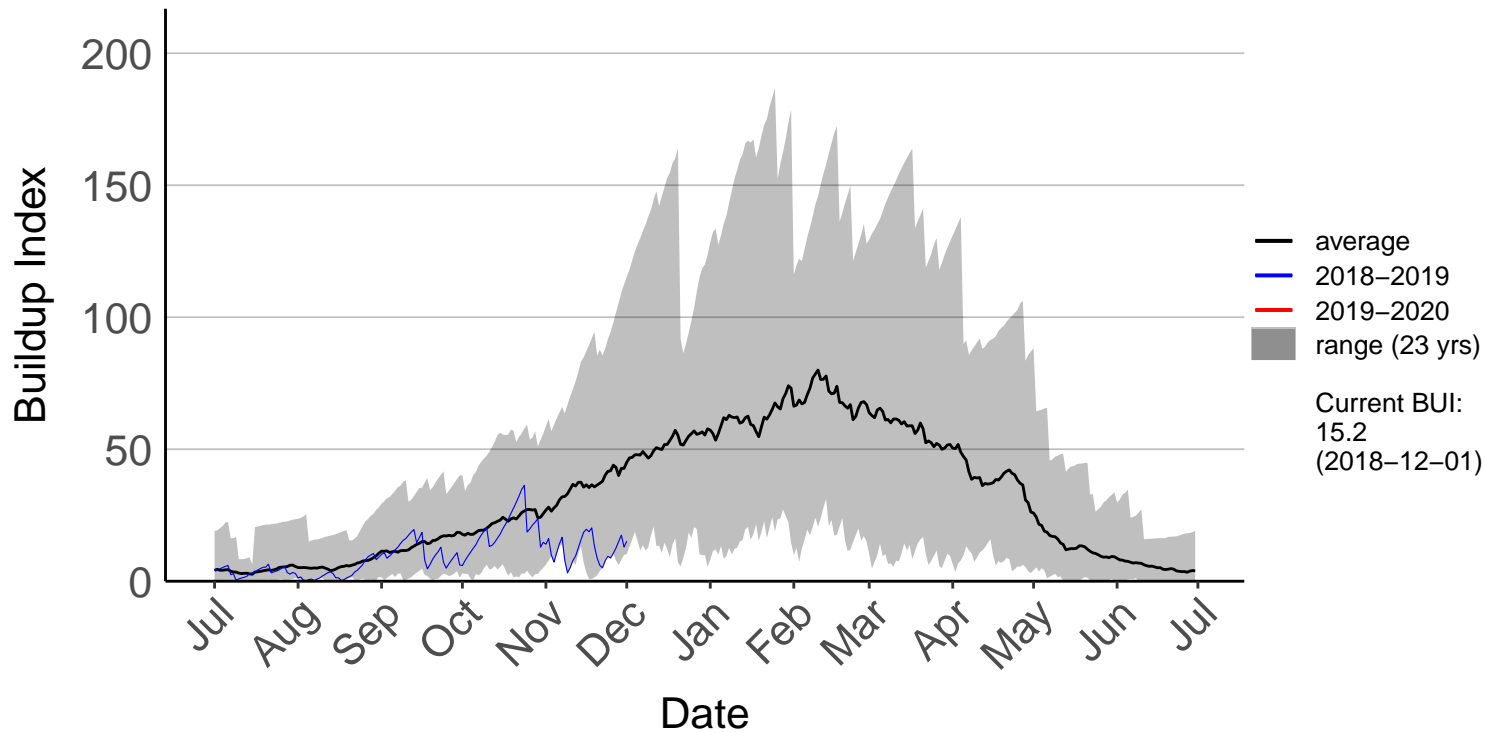

Otematata Raws (Dec 2016 to Jun 2020)

Queenstown Aero Raws (May 2017 to Jun 2020)

Queenstown Aero SYNOP (Jul 1996 to Dec 2018) – DISCONT

Ranfurly Ews (Nov 2000 to Jun 2020)

Rock And Pillar Raws (Jul 1996 to Jun 2020)

Tapanui Raws (Jul 1996 to Jun 2020)

Tara Hills Aws (Jul 1996 to Dec 2018) – DISCONTINUED

Toko Mouth Raws (Jun 2019 to Jun 2020)

Traquair Raws (Jul 1996 to Jun 2020)

Waipahi Raws (Dec 2014 to Jun 2020)

Wanaka Aero Aws (Jul 1996 to Dec 2018) – DISCONTINUED