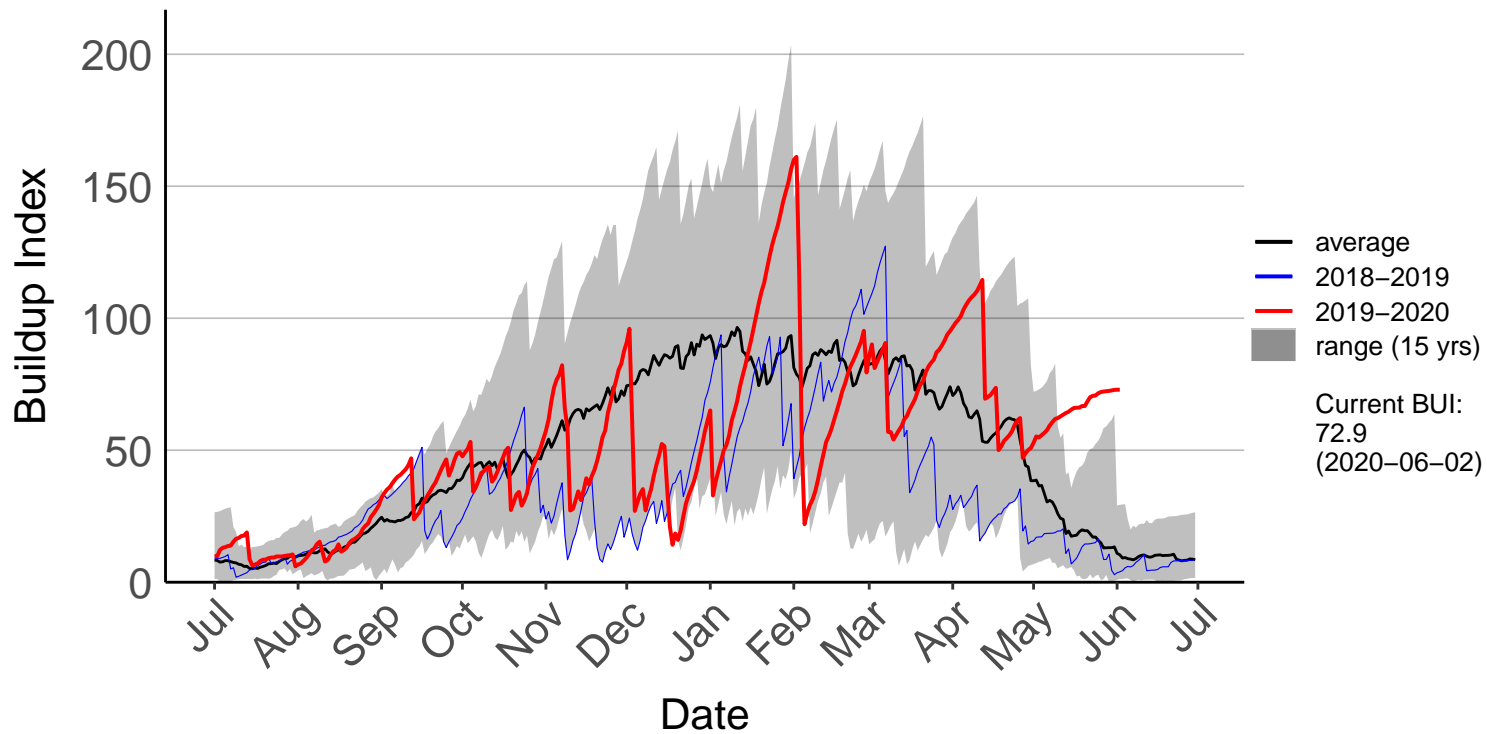

Buckland's Raws (Jul 2007 to Jun 2020)

Butchers Dam Raws (Dec 2009 to Jun 2020)

Clyde 2 Ews (Mar 1999 to Jun 2020)

Cromwell Ews (Apr 2006 to Jun 2020)

Dansey Pass Raws (Jul 1996 to Jun 2020)

Dunedin Aero SYNOP (Jul 1996 to Dec 2018) – DISCONTINU

Dunedin Raws (Feb 2018 to Jun 2020)

Glendhu Raws (Aug 2000 to Jun 2020)

Glenledi Raws (Jul 1996 to Jul 2019)

Buildup Index

200
150
100
50
0

— average
— 2018–2019
— 2019–2020
■ range (24 yrs)

Current BUI:
3.3
(2019-07-22)

Jul Aug Sep Oct Nov Dec Jan Feb Mar Apr May Jun Jul

Date

Hawea Flat Raws (May 2017 to Jun 2020)

Herbert Raws (Apr 2005 to Jun 2020)

Lauder Ews (Jul 1996 to Jun 2020)

Macrae's Raws (Jul 2004 to Jun 2020)

Millers Flat Raws (Jul 2018 to Jun 2020)