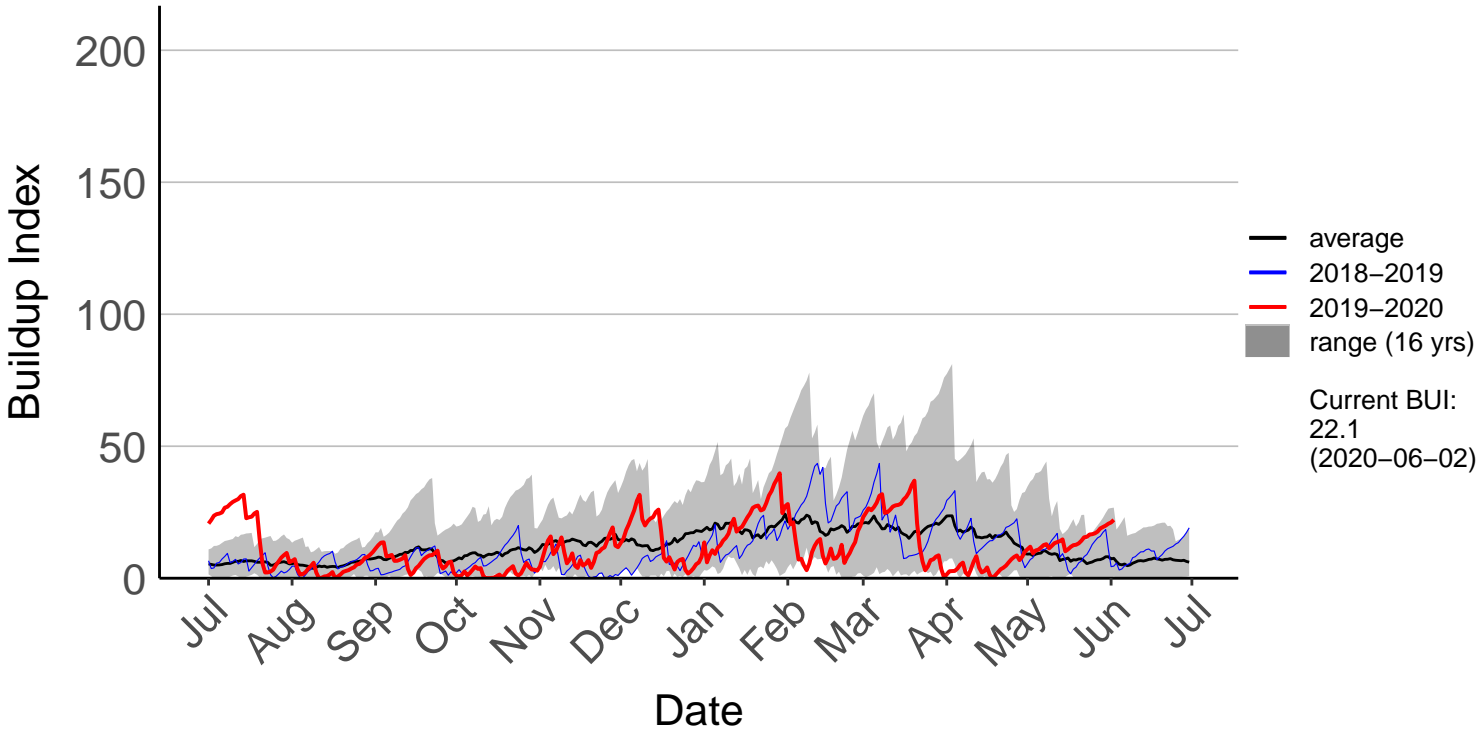

Dunedin Raws (Feb 2018 to Jun 2020)

Glendhu Raws (Aug 2000 to Jun 2020)

Glenledi Raws (Jul 1996 to Jul 2019)

Buildup Index

200
150
100
50
0

— average
— 2018–2019
— 2019–2020
■ range (24 yrs)

Current BUI:
3.3
(2019-07-22)

Jul Aug Sep Oct Nov Dec Jan Feb Mar Apr May Jun Jul

Date

Hawea Flat Raws (May 2017 to Jun 2020)

Herbert Raws (Apr 2005 to Jun 2020)

Lauder Ews (Jul 1996 to Jun 2020)

Macrae's Raws (Jul 2004 to Jun 2020)

Millers Flat Raws (Jul 2018 to Jun 2020)

Naseby Forest Raws (Aug 2008 to Jun 2020)

Nugget Point Aws (Jul 1996 to Dec 2018) – DISCONTINUED

Oamaru Airport Aws (Jul 1996 to Dec 2018) – DISCONTINUED

Oamaru Aws (Sep 2005 to Dec 2018) – DISCONTINUED

Oamaru North Raws (Jul 2017 to Jun 2020)