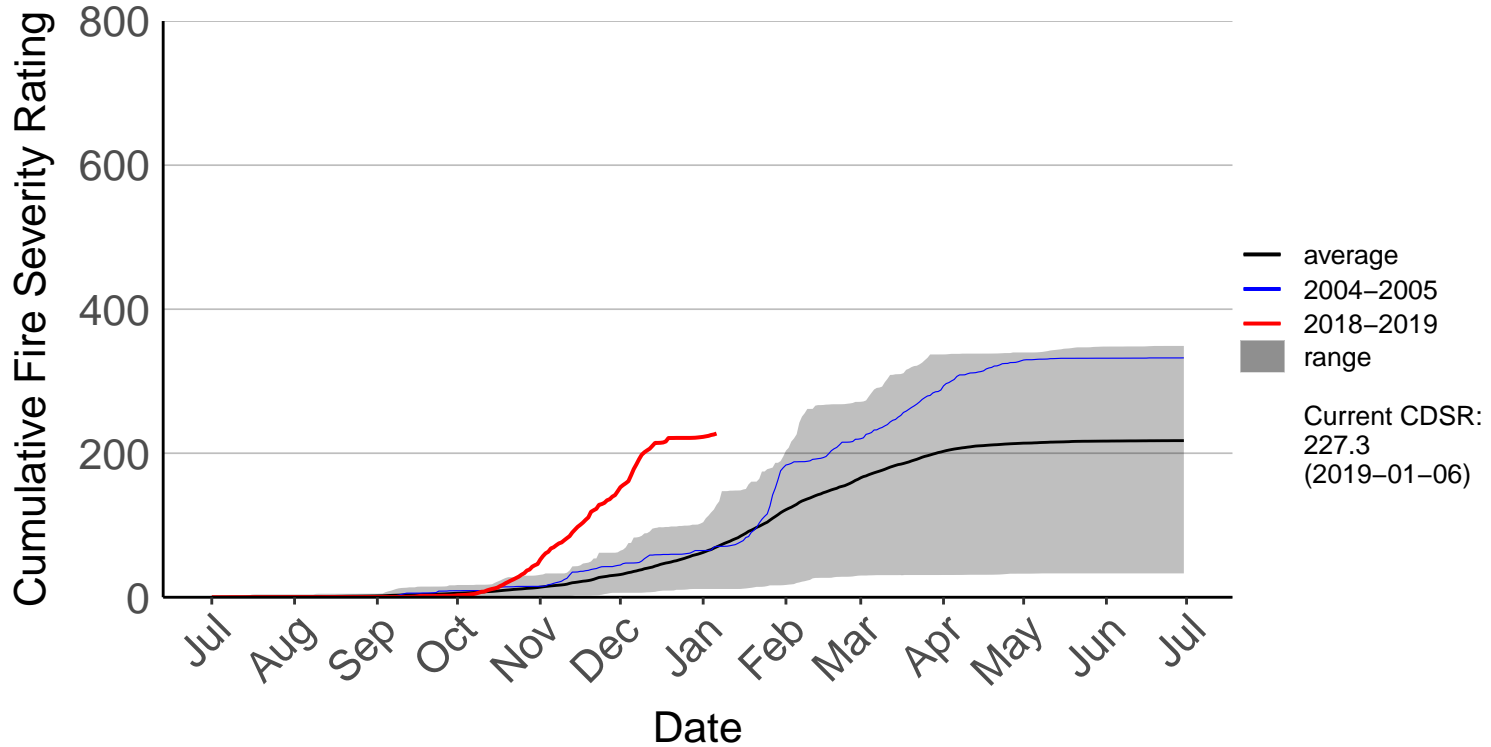

Clevedon Coast Raws

Cumulative Fire Severity Rating

- average
- 2004–2005
- 2018–2019
- range

Current CDSR:
37.6
(2019-01-06)

Cornwallis Depot Raws

Cumulative Fire Severity Rating

- average
- 2004–2005
- 2018–2019
- range

Current CDSR:
30.4
(2019-01-06)

Great Barrier Island Raws

Kaipara Raws

Mahurangi Forest Raws

Patumahoe Raws

Cumulative Fire Severity Rating

- average
- 2004-2005
- 2018-2019
- range

Current CDSR:
37.1
(2019-01-06)

Waharau Raws

Cumulative Fire Severity Rating

- average
- 2004–2005
- 2018–2019
- range

Current CDSR:
28.2
(2019-01-06)

Woodhill Raws

Cumulative Fire Severity Rating

800
600
400
200
0

Jul Aug Sep Oct Nov Dec Jan Feb Mar Apr May Jun Jul