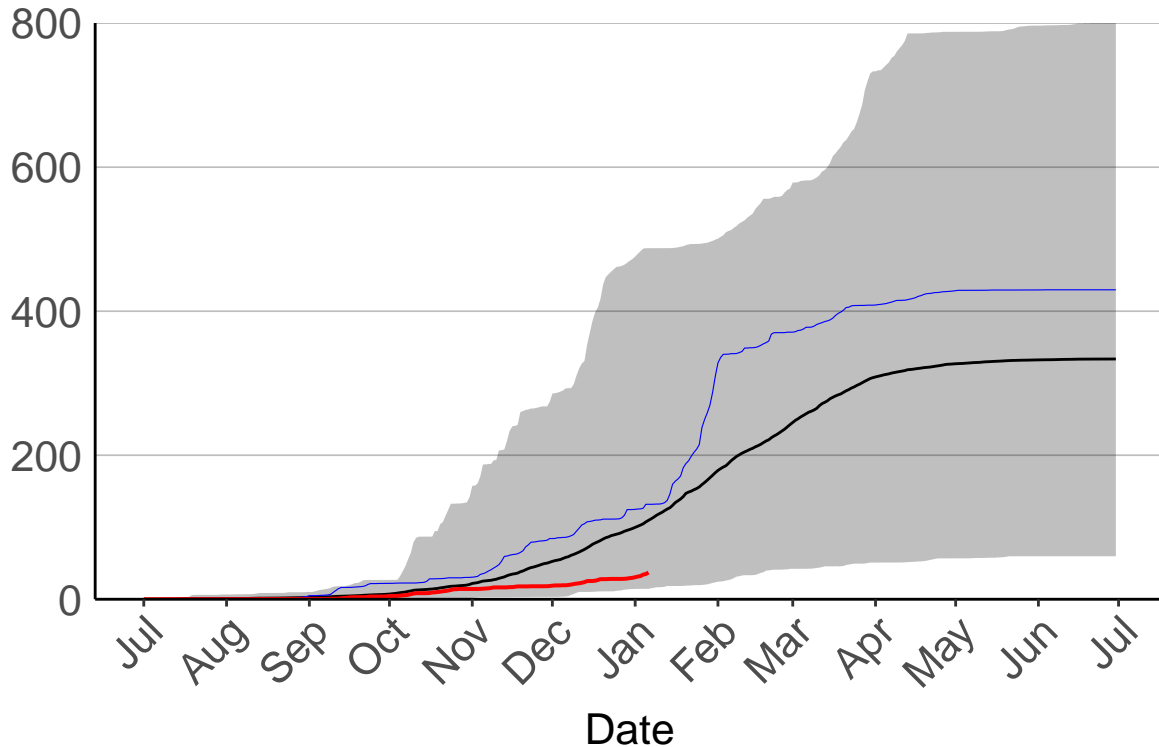

Clevedon Coast Raws

Cumulative Fire Severity Rating

- average
- 2004–2005
- 2018–2019
- range

Current CDSR:
37.6
(2019-01-06)

Cornwallis Depot Raws

Cumulative Fire Severity Rating

- average
- 2004–2005
- 2018–2019
- range

Current CDSR:
30.4
(2019-01-06)

Great Barrier Island Raws

Kaipara Raws

Mahurangi Forest Raws

Patumahoe Raws

Cumulative Fire Severity Rating

- average
- 2004-2005
- 2018-2019
- range

Current CDSR:
37.1
(2019-01-06)

Waharau Raws

Cumulative Fire Severity Rating

- average
- 2004–2005
- 2018–2019
- range

Current CDSR:
28.2
(2019-01-06)

Woodhill Raws

Cumulative Fire Severity Rating

800
600
400
200
0

Jul Aug Sep Oct Nov Dec Jan Feb Mar Apr May Jun Jul