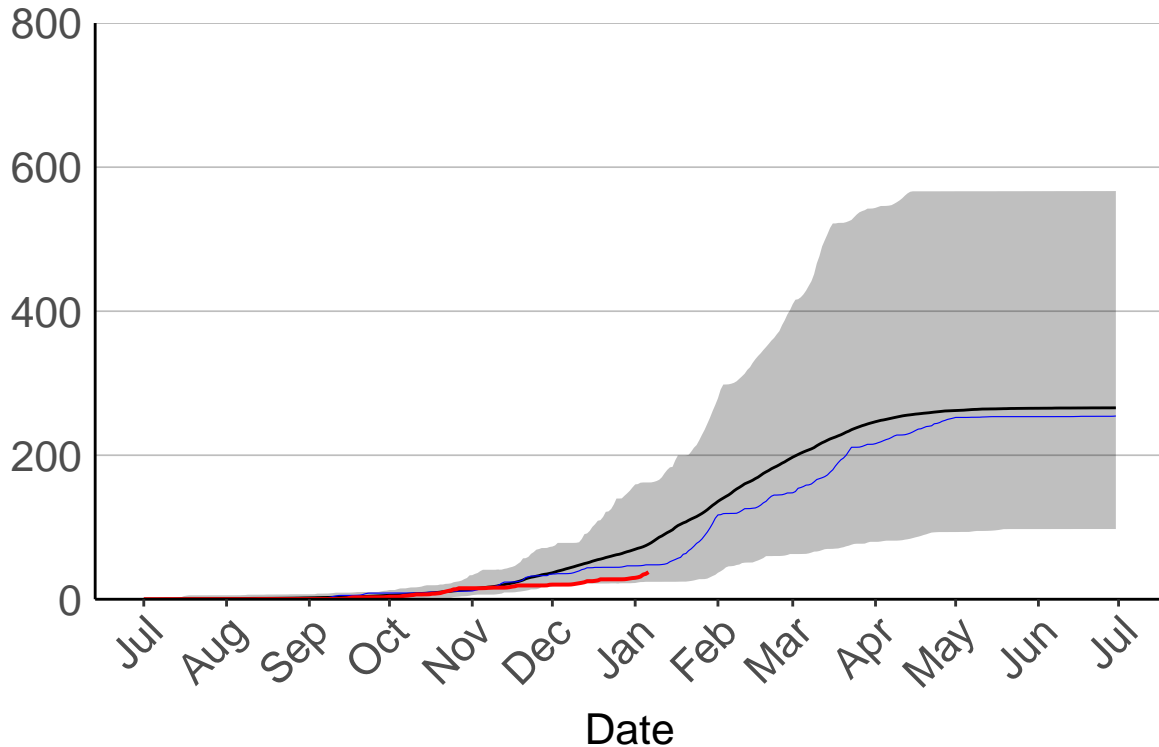

Clevedon Coast Raws

Cumulative Fire Severity Rating

- average
- 2004–2005
- 2018–2019
- range

Current CDSR:
37.6
(2019-01-06)

Cornwallis Depot Raws

Cumulative Fire Severity Rating

- average
- 2004–2005
- 2018–2019
- range

Current CDSR:
30.4
(2019-01-06)

Great Barrier Island Raws

Kaipara Raws

Mahurangi Forest Raws

Patumahoe Raws

Cumulative Fire Severity Rating

- average
- 2004-2005
- 2018-2019
- range

Current CDSR:
37.1
(2019-01-06)

Waharau Raws

Cumulative Fire Severity Rating

- average
- 2004–2005
- 2018–2019
- range

Current CDSR:
28.2
(2019-01-06)

Woodhill Raws

Cumulative Fire Severity Rating

800
600
400
200
0

Jul Aug Sep Oct Nov Dec Jan Feb Mar Apr May Jun Jul