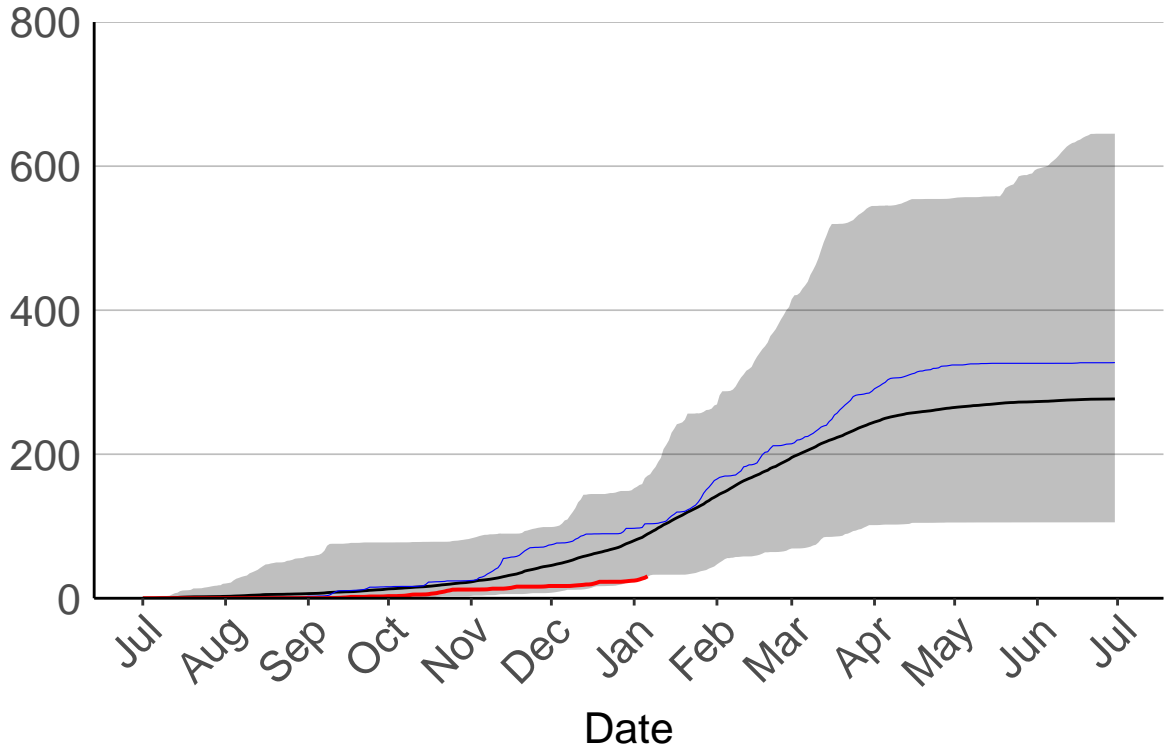

Clevedon Coast Raws

Cumulative Fire Severity Rating

- average
- 2004–2005
- 2018–2019
- range

Current CDSR:
37.6
(2019-01-06)

Cornwallis Depot Raws

Cumulative Fire Severity Rating

- average
- 2004–2005
- 2018–2019
- range

Current CDSR:
30.4
(2019-01-06)

Great Barrier Island Raws

Kaipara Raws

Mahurangi Forest Raws

Patumahoe Raws

Cumulative Fire Severity Rating

- average
- 2004-2005
- 2018-2019
- range

Current CDSR:
37.1
(2019-01-06)

Waharau Raws

Cumulative Fire Severity Rating

- average
- 2004–2005
- 2018–2019
- range

Current CDSR:
28.2
(2019-01-06)

Woodhill Raws

Cumulative Fire Severity Rating

800
600
400
200
0

Jul Aug Sep Oct Nov Dec Jan Feb Mar Apr May Jun Jul