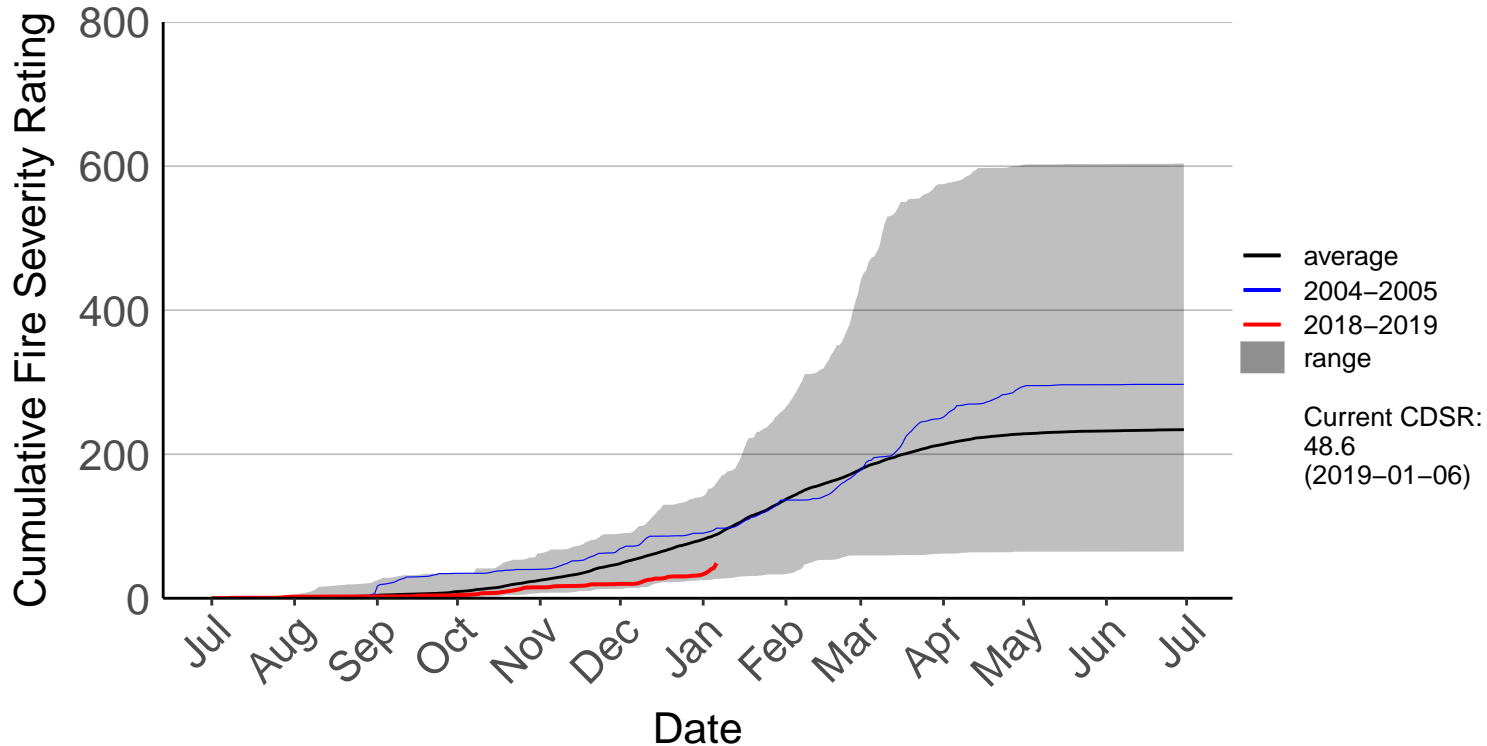

Clevedon Coast Raws

Cumulative Fire Severity Rating

- average
- 2004–2005
- 2018–2019
- range

Current CDSR:
37.6
(2019-01-06)

Cornwallis Depot Raws

Cumulative Fire Severity Rating

- average
- 2004–2005
- 2018–2019
- range

Current CDSR:
30.4
(2019-01-06)

Great Barrier Island Raws

Kaipara Raws

Mahurangi Forest Raws

Patumahoe Raws

Cumulative Fire Severity Rating

- average
- 2004-2005
- 2018-2019
- range

Current CDSR:
37.1
(2019-01-06)

Waharau Raws

Cumulative Fire Severity Rating

- average
- 2004–2005
- 2018–2019
- range

Current CDSR:
28.2
(2019-01-06)

Woodhill Raws

Cumulative Fire Severity Rating

800
600
400
200
0

Jul Aug Sep Oct Nov Dec Jan Feb Mar Apr May Jun Jul