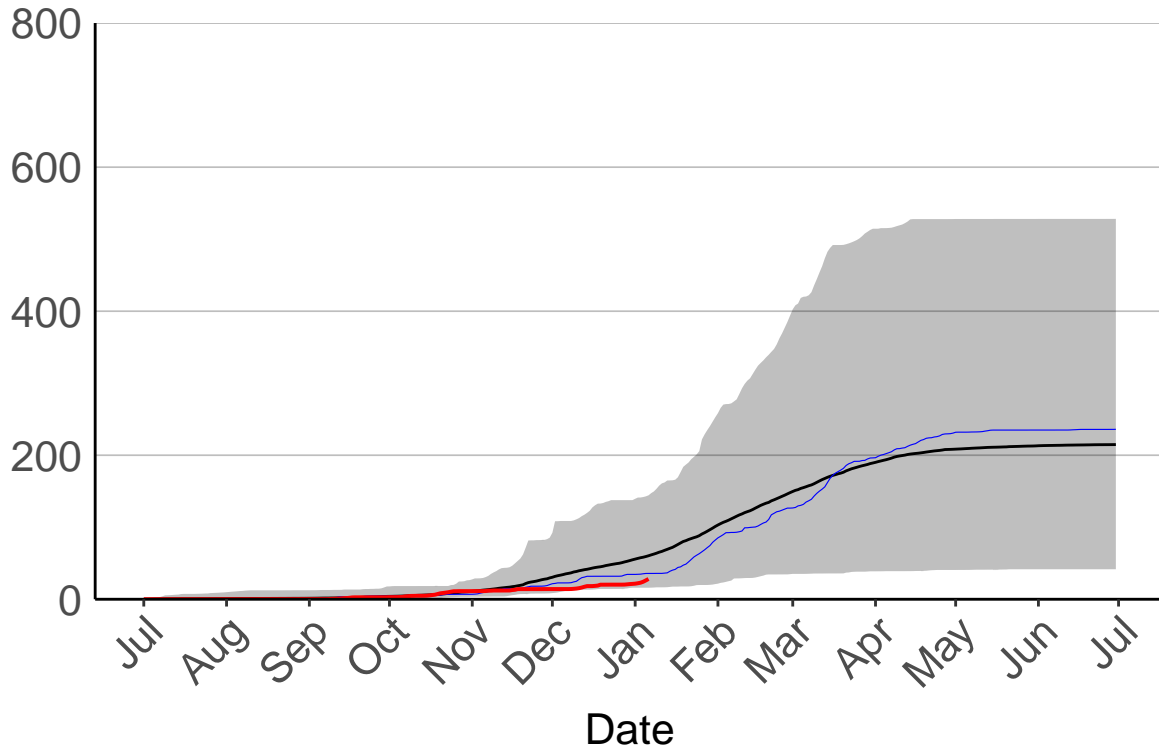

Clevedon Coast Raws

Cumulative Fire Severity Rating

- average
- 2004–2005
- 2018–2019
- range

Current CDSR:
37.6
(2019-01-06)

Cornwallis Depot Raws

Cumulative Fire Severity Rating

- average
- 2004–2005
- 2018–2019
- range

Current CDSR:
30.4
(2019-01-06)

Great Barrier Island Raws

Kaipara Raws

Mahurangi Forest Raws

Patumahoe Raws

Cumulative Fire Severity Rating

- average
- 2004-2005
- 2018-2019
- range

Current CDSR:
37.1
(2019-01-06)

Waharau Raws

Cumulative Fire Severity Rating

- average
- 2004–2005
- 2018–2019
- range

Current CDSR:
28.2
(2019-01-06)

Woodhill Raws

Cumulative Fire Severity Rating

800
600
400
200
0

Jul Aug Sep Oct Nov Dec Jan Feb Mar Apr May Jun Jul