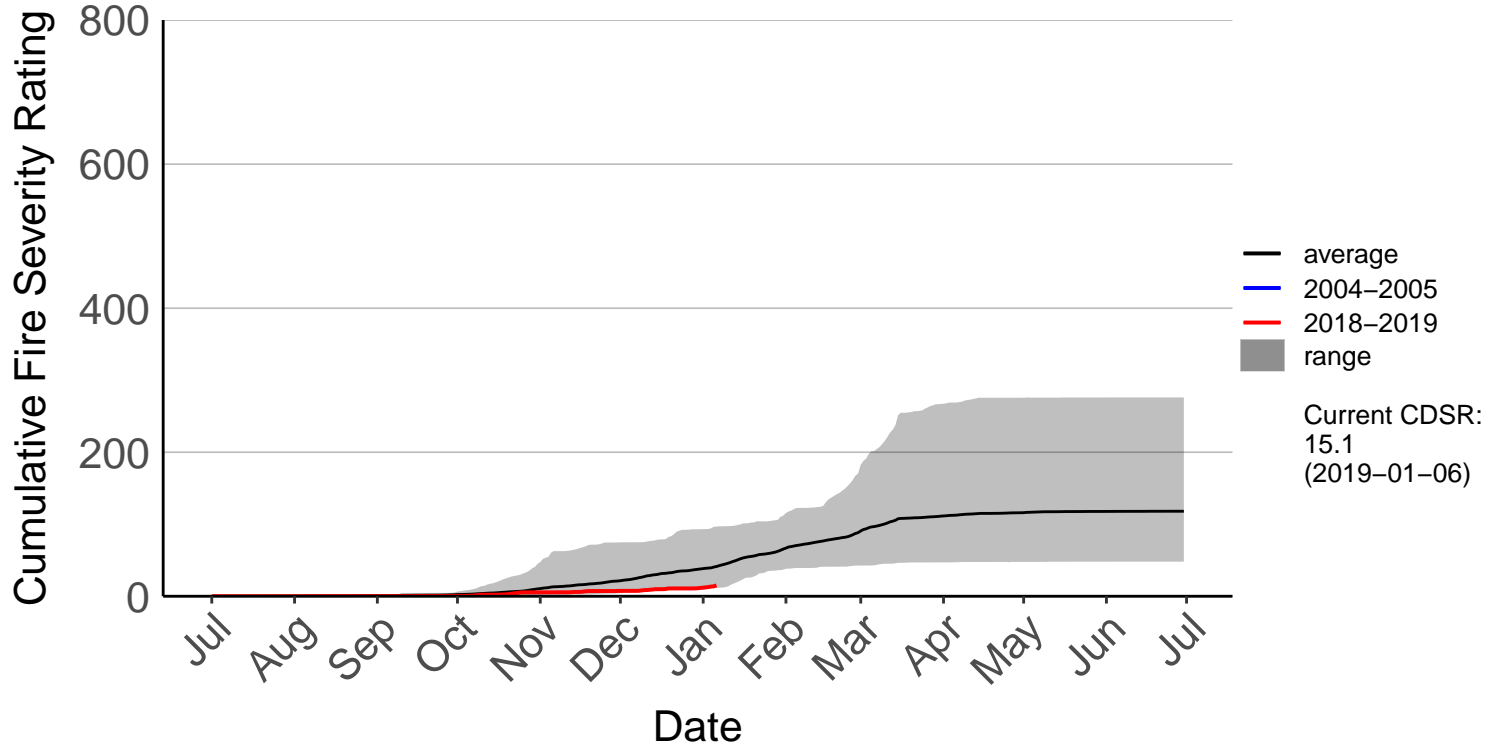

Clevedon Coast Raws

Cumulative Fire Severity Rating

- average
- 2004–2005
- 2018–2019
- range

Current CDSR:
37.6
(2019-01-06)

Cornwallis Depot Raws

Cumulative Fire Severity Rating

- average
- 2004–2005
- 2018–2019
- range

Current CDSR:
30.4
(2019-01-06)

Great Barrier Island Raws

Kaipara Raws

Mahurangi Forest Raws

Patumahoe Raws

Cumulative Fire Severity Rating

- average
- 2004-2005
- 2018-2019
- range

Current CDSR:
37.1
(2019-01-06)

Waharau Raws

Cumulative Fire Severity Rating

- average
- 2004–2005
- 2018–2019
- range

Current CDSR:
28.2
(2019-01-06)

Woodhill Raws

Cumulative Fire Severity Rating

800
600
400
200
0

Jul Aug Sep Oct Nov Dec Jan Feb Mar Apr May Jun Jul