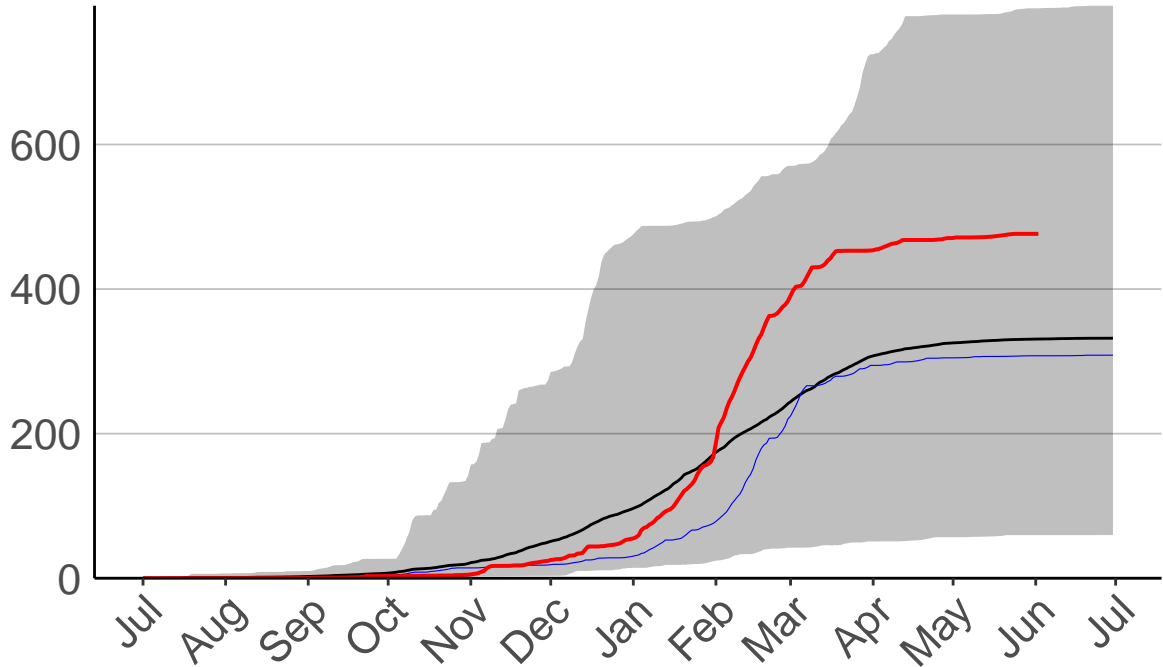

Patumahoe Raws (Oct 1996 to Jun 2020)

Cumulative Fire Severity Rating

- average
- 2018-2019
- 2019-2020
- range (24 yrs)

Current CDSR:
476.4
(2020-06-02)