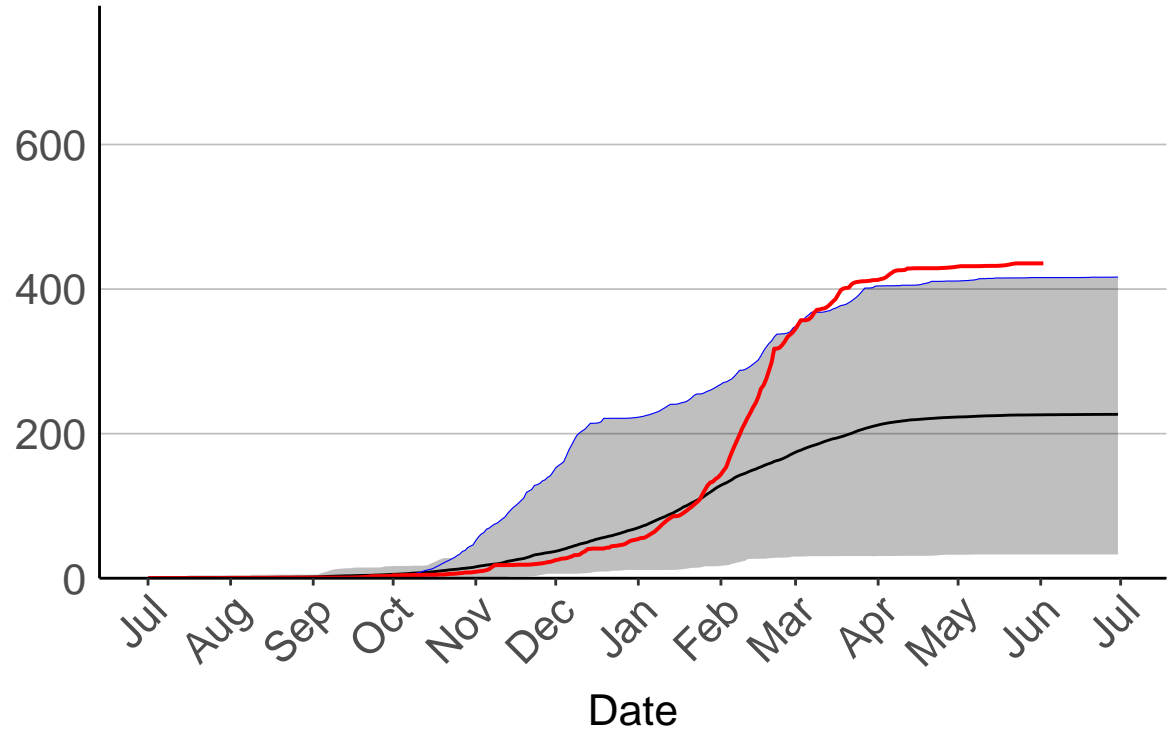

# Cornwallis Depot Raws (Jul 1996 to Jun 2020)

Cumulative Fire Severity Rating

# Great Barrier Island Raws (Sep 1996 to Jun 2020)

Cumulative Fire Severity Rating

— average  
— 2018-2019  
— 2019-2020  
■ range (24 yrs)

Current CDSR:  
631.5  
(2020-06-02)

# Kaipara Raws (Nov 1997 to Jun 2020)

Cumulative Fire Severity Rating

- average
- 2018-2019
- 2019-2020
- range (23 yrs)

Current CDSR:  
435.5  
(2020-06-02)