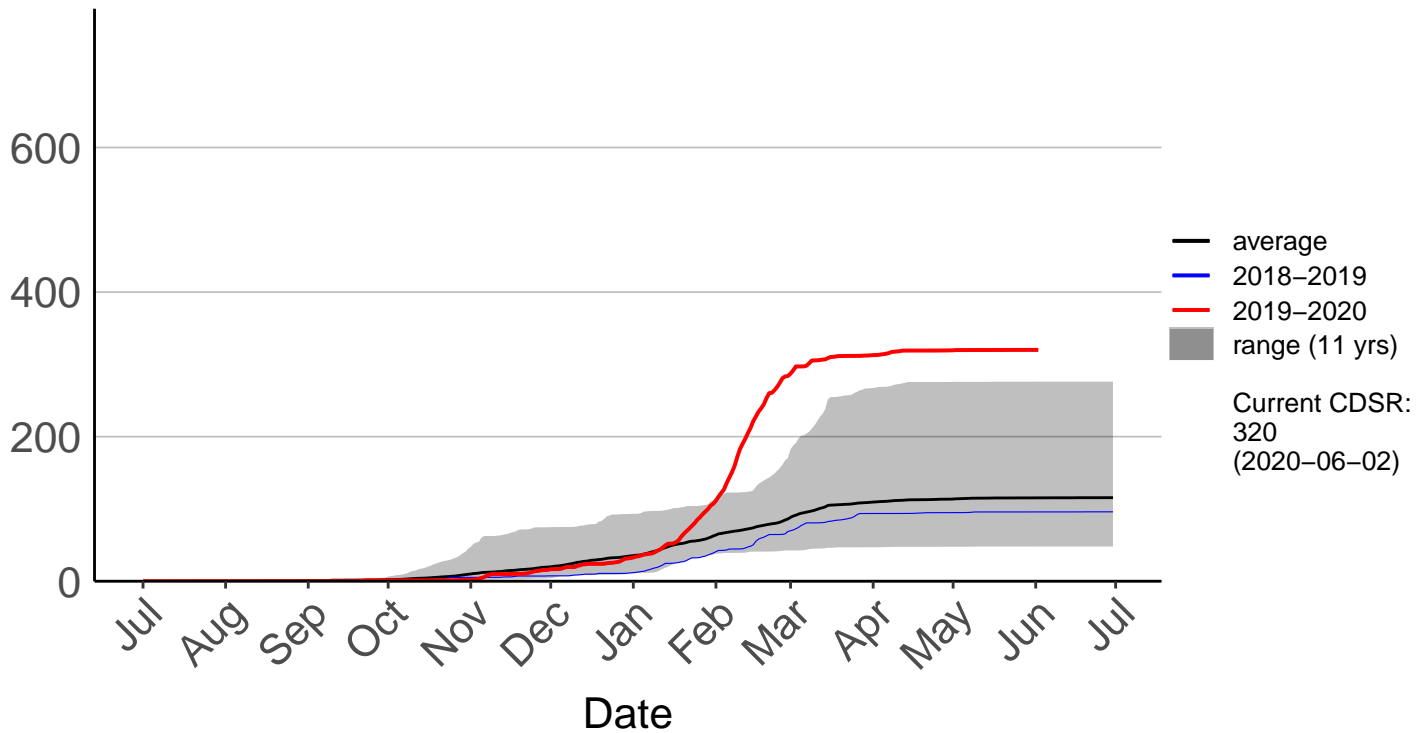

Mahurangi Forest Raws (Dec 2009 to Jun 2020)

Cumulative Fire Severity Rating