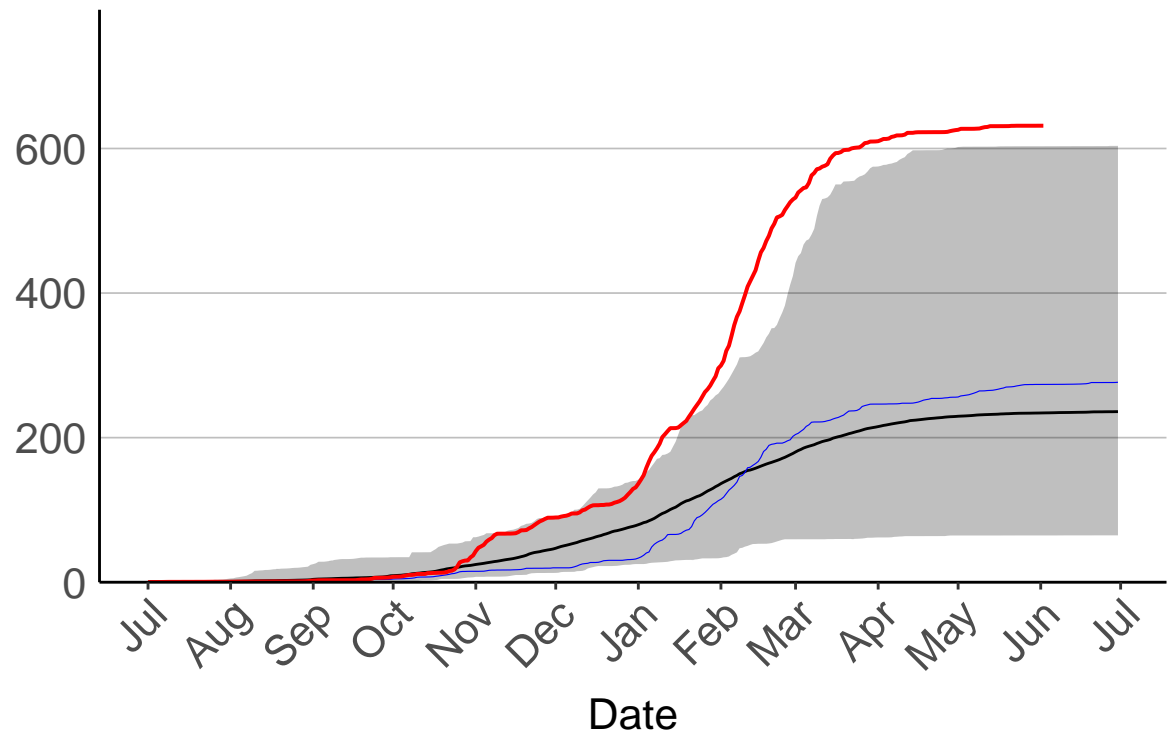

# Clevedon Coast Raws (Jul 1996 to Jun 2020)

# Cornwallis Depot Raws (Jul 1996 to Jun 2020)

Cumulative Fire Severity Rating

# Great Barrier Island Raws (Sep 1996 to Jun 2020)

Cumulative Fire Severity Rating

— average  
— 2018-2019  
— 2019-2020  
■ range (24 yrs)

Current CDSR:  
631.5  
(2020-06-02)

# Kaipara Raws (Nov 1997 to Jun 2020)

Cumulative Fire Severity Rating

- average
- 2018-2019
- 2019-2020
- range (23 yrs)

Current CDSR:  
435.5  
(2020-06-02)