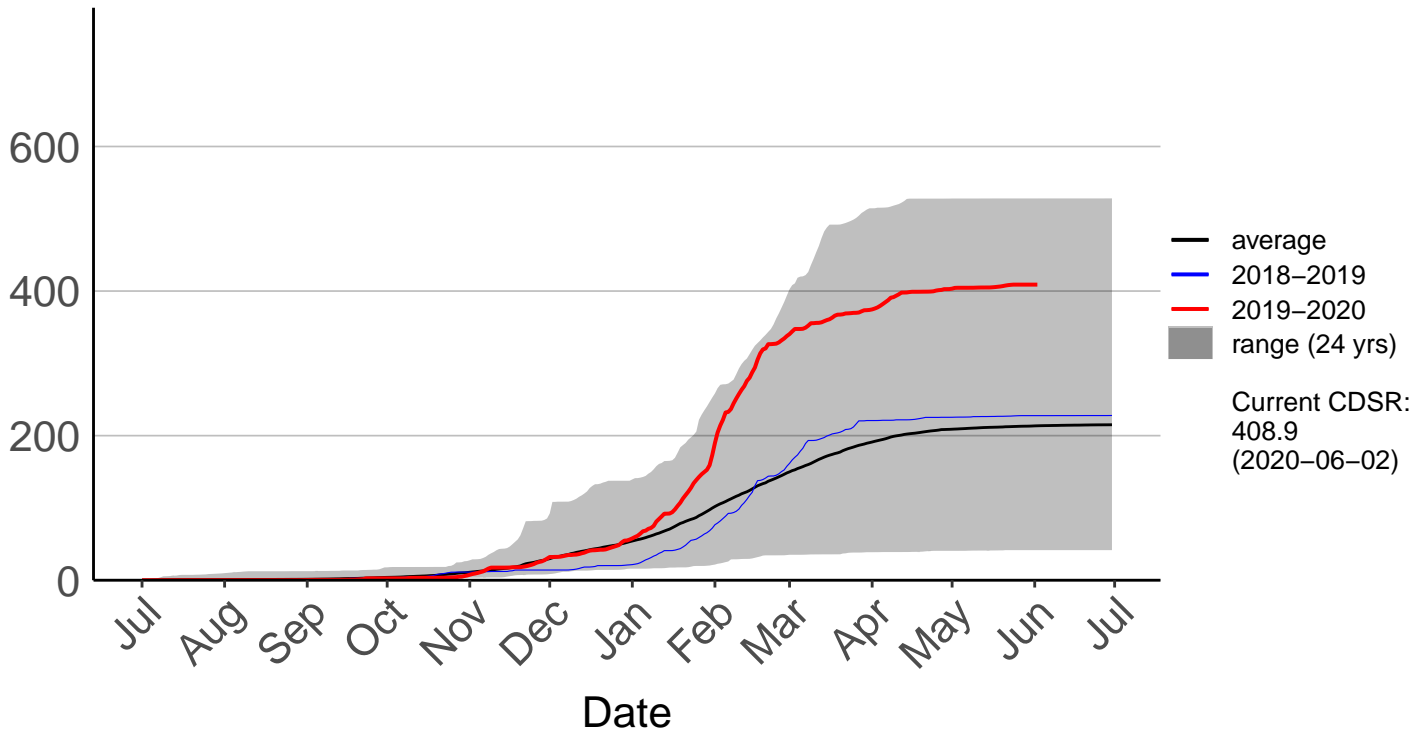

# Kaipara Raws (Nov 1997 to Jun 2020)

Cumulative Fire Severity Rating

- average
- 2018-2019
- 2019-2020
- range (23 yrs)

Current CDSR:  
435.5  
(2020-06-02)

# Mahurangi Forest Raws (Dec 2009 to Jun 2020)

Cumulative Fire Severity Rating

# Patumahoe Raws (Oct 1996 to Jun 2020)

Cumulative Fire Severity Rating

- average
- 2018-2019
- 2019-2020
- range (24 yrs)

Current CDSR:  
476.4  
(2020-06-02)

# Waharau Raws (Jul 1996 to Jun 2020)

Cumulative Fire Severity Rating