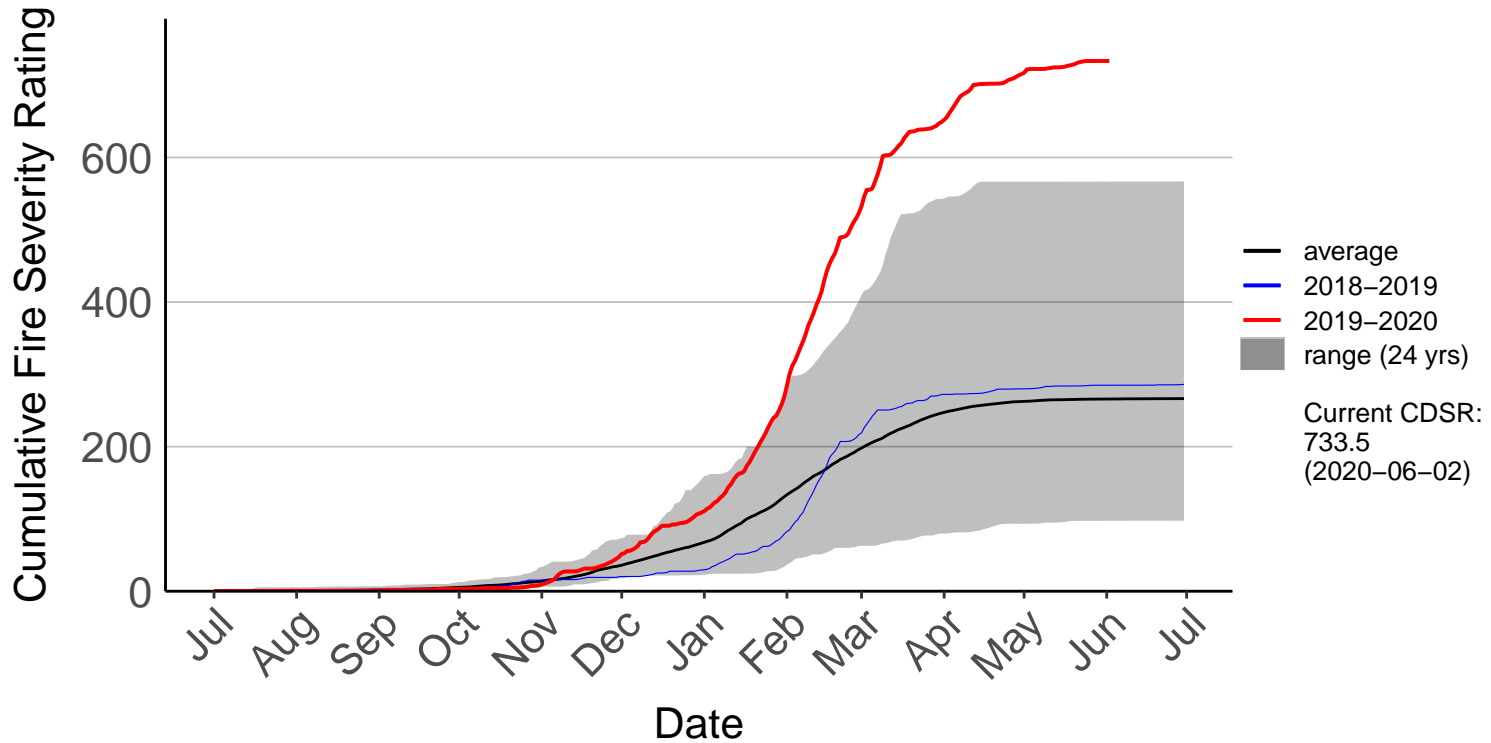

# Clevedon Coast Raws (Jul 1996 to Jun 2020)

# Cornwallis Depot Raws (Jul 1996 to Jun 2020)

Cumulative Fire Severity Rating

# Great Barrier Island Raws (Sep 1996 to Jun 2020)

Cumulative Fire Severity Rating

— average  
— 2018-2019  
— 2019-2020  
■ range (24 yrs)

Current CDSR:  
631.5  
(2020-06-02)

# Kaipara Raws (Nov 1997 to Jun 2020)

Cumulative Fire Severity Rating

- average
- 2018-2019
- 2019-2020
- range (23 yrs)

Current CDSR:  
435.5  
(2020-06-02)