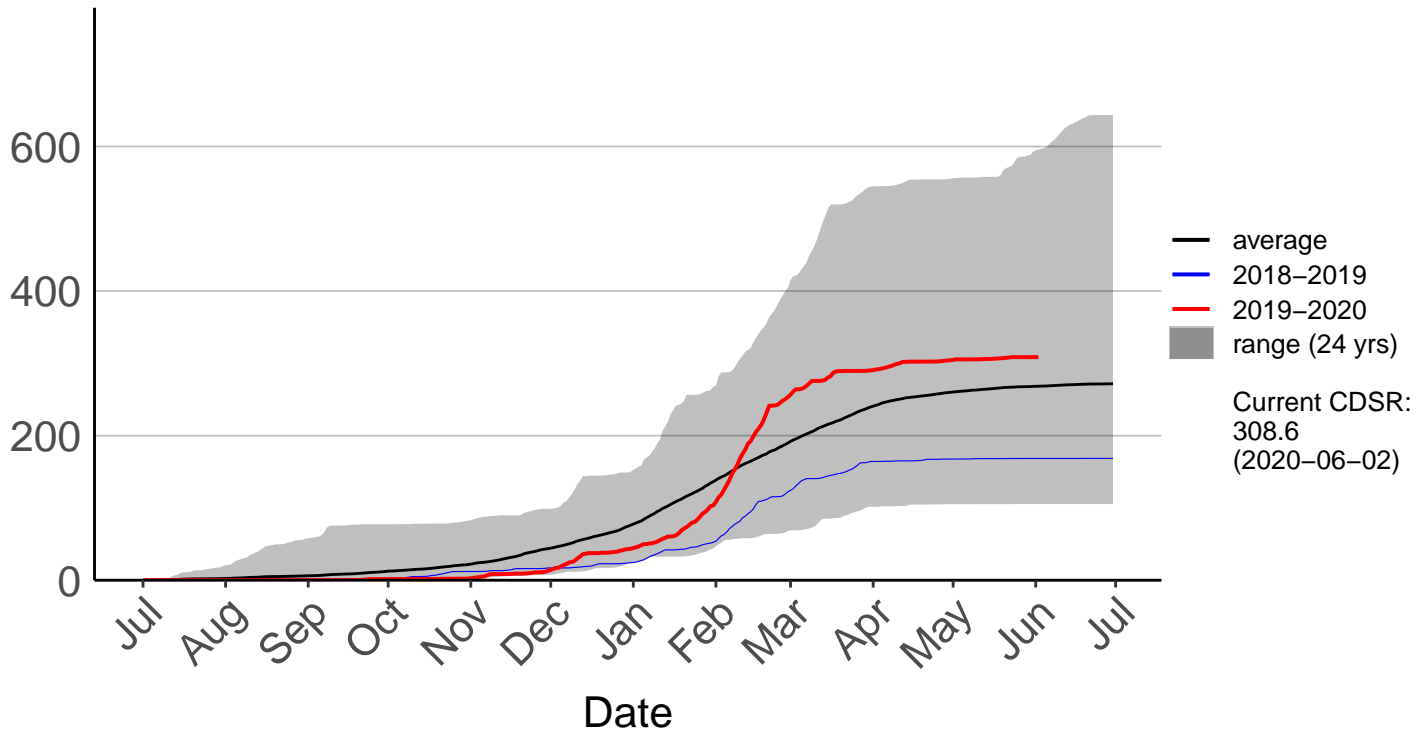

# Clevedon Coast Raws (Jul 1996 to Jun 2020)

# Cornwallis Depot Raws (Jul 1996 to Jun 2020)

Cumulative Fire Severity Rating

# Great Barrier Island Raws (Sep 1996 to Jun 2020)

Cumulative Fire Severity Rating

— average  
— 2018-2019  
— 2019-2020  
■ range (24 yrs)

Current CDSR:  
631.5  
(2020-06-02)

# Kaipara Raws (Nov 1997 to Jun 2020)

Cumulative Fire Severity Rating

- average
- 2018-2019
- 2019-2020
- range (23 yrs)

Current CDSR:  
435.5  
(2020-06-02)