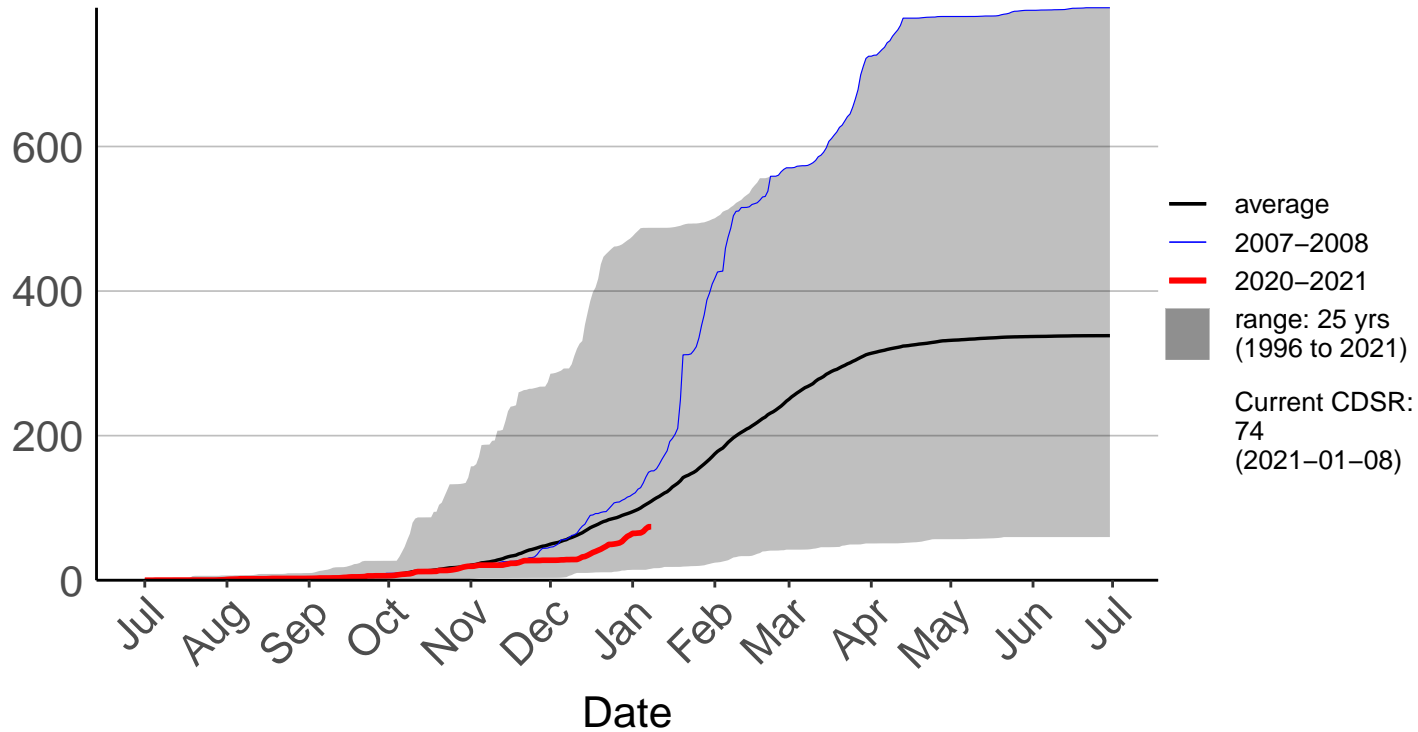

Patumahoe Raws

Cumulative Daily Severity Rating