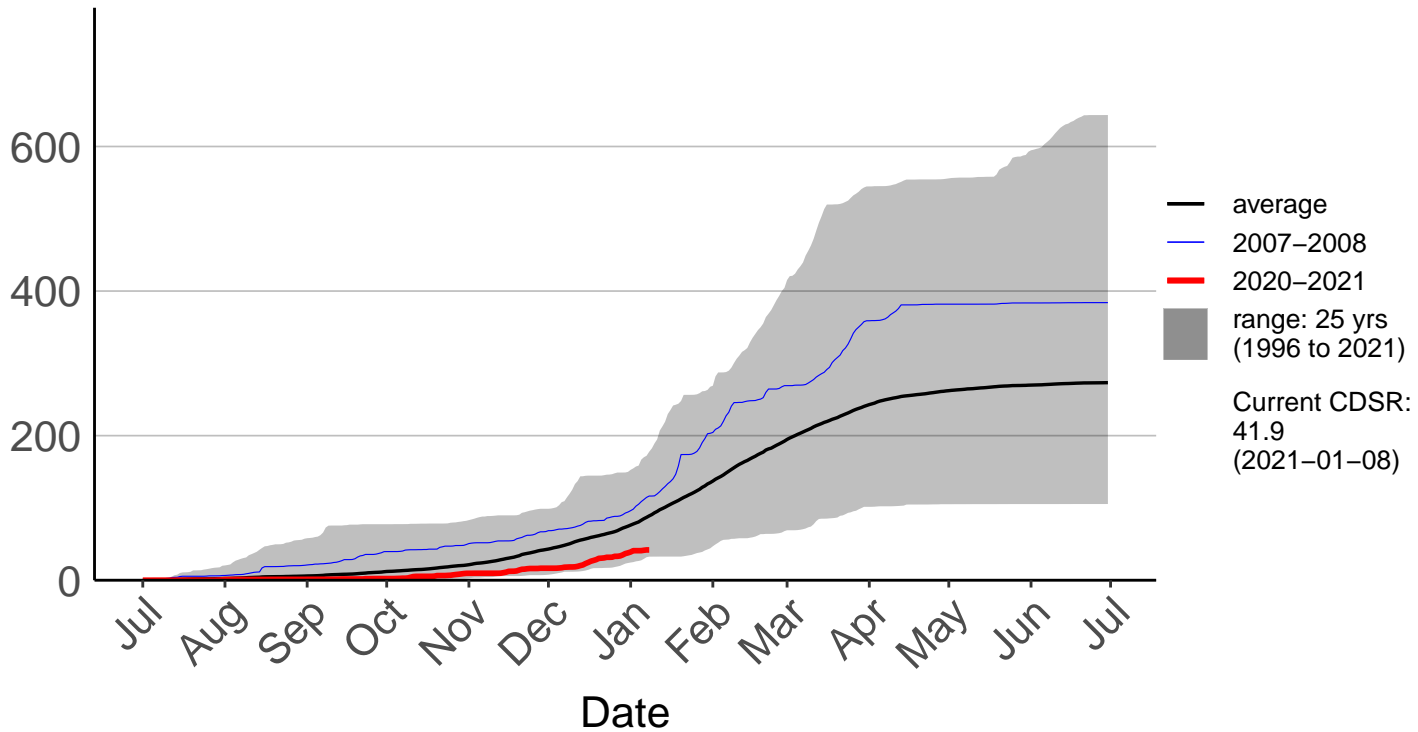

# Clevedon Coast Raws

Cumulative Daily Severity Rating

# Cornwallis Depot Raws

Cumulative Daily Severity Rating

# Great Barrier Island Raws

Cumulative Daily Severity Rating

# Kaipara Raws

Cumulative Daily Severity Rating