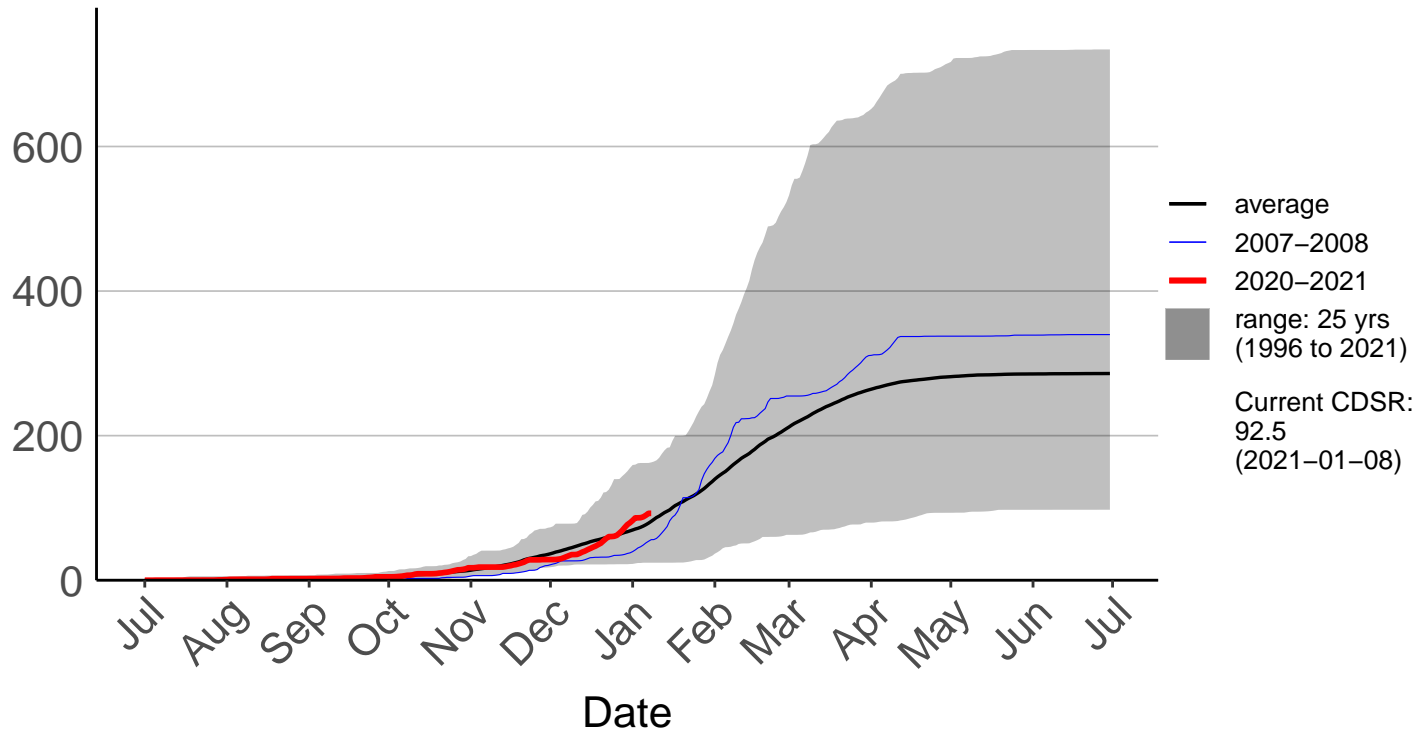

# Clevedon Coast Raws

Cumulative Daily Severity Rating

# Cornwallis Depot Raws

Cumulative Daily Severity Rating

# Great Barrier Island Raws

Cumulative Daily Severity Rating