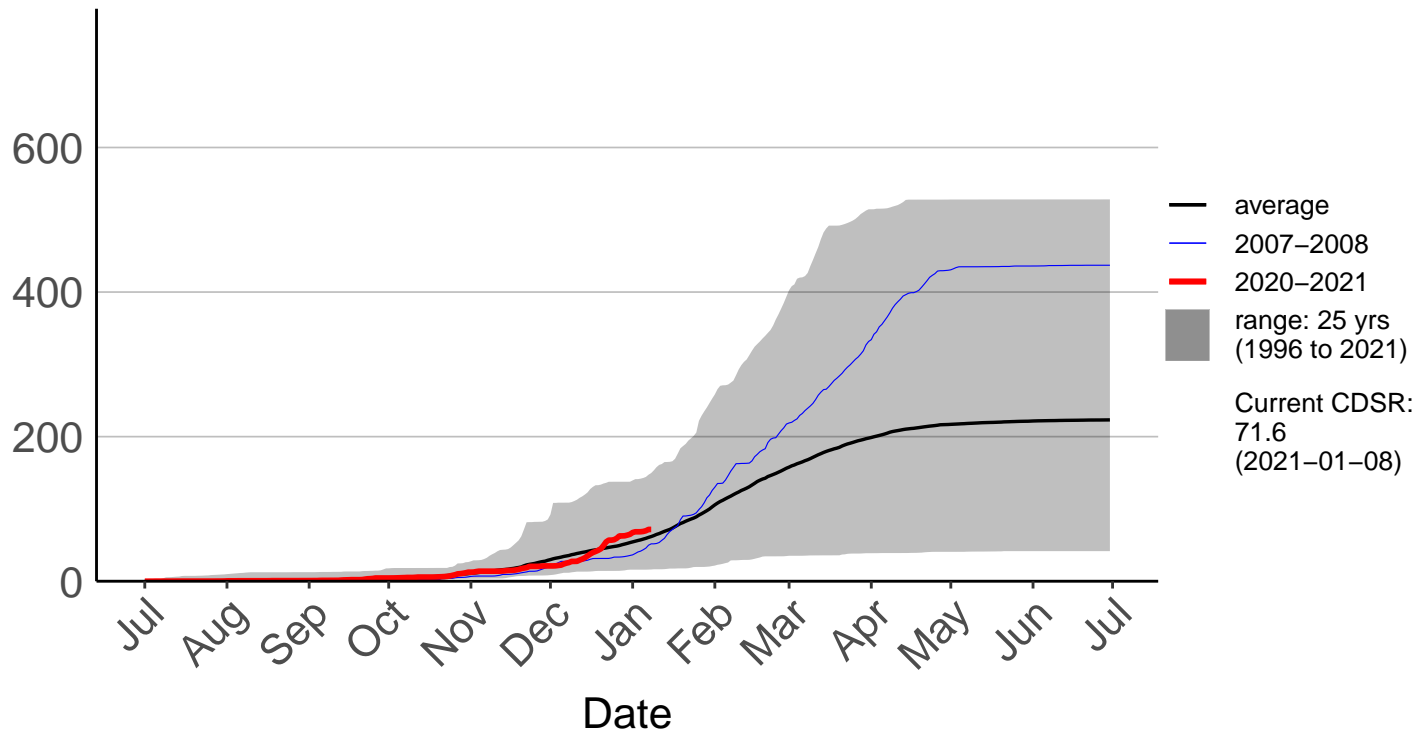

Waharau Raws

Cumulative Daily Severity Rating