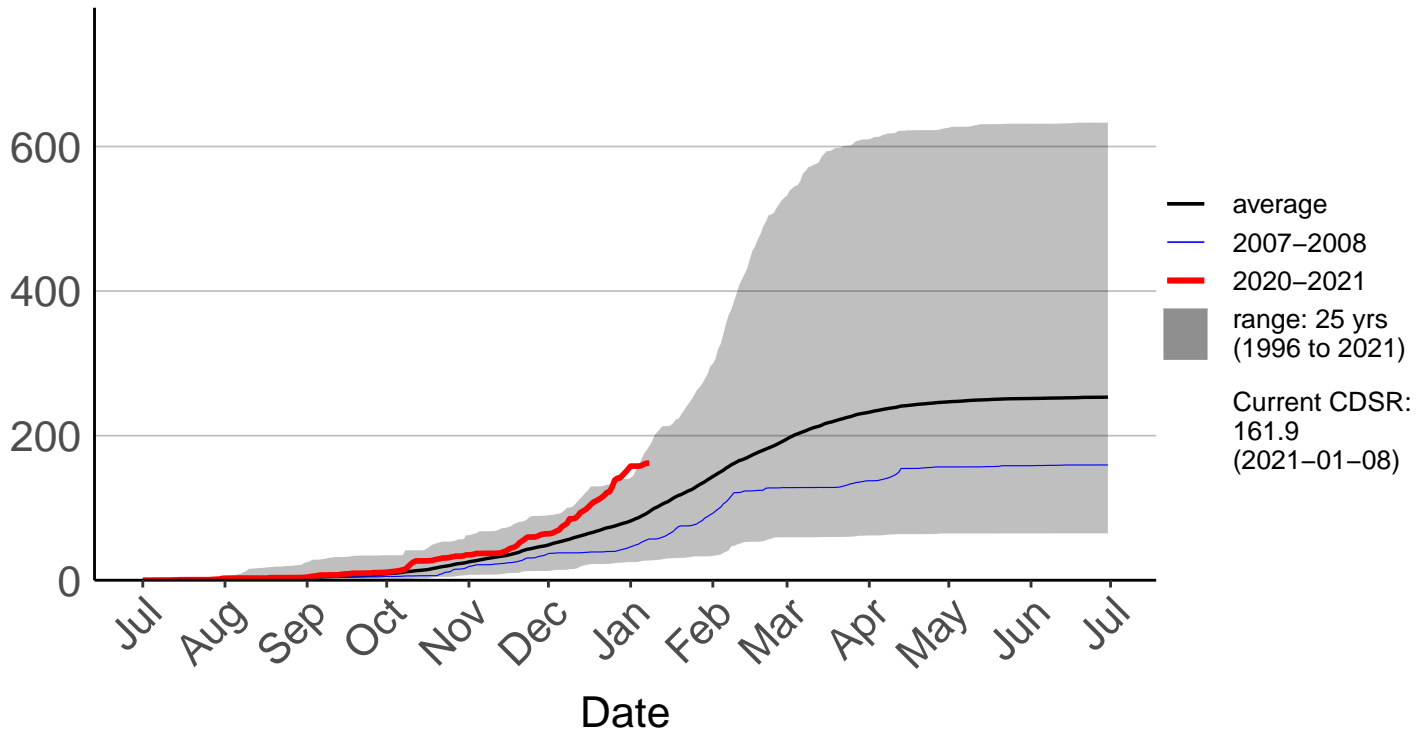

# Clevedon Coast Raws

Cumulative Daily Severity Rating

# Cornwallis Depot Raws

Cumulative Daily Severity Rating

# Great Barrier Island Raws

Cumulative Daily Severity Rating