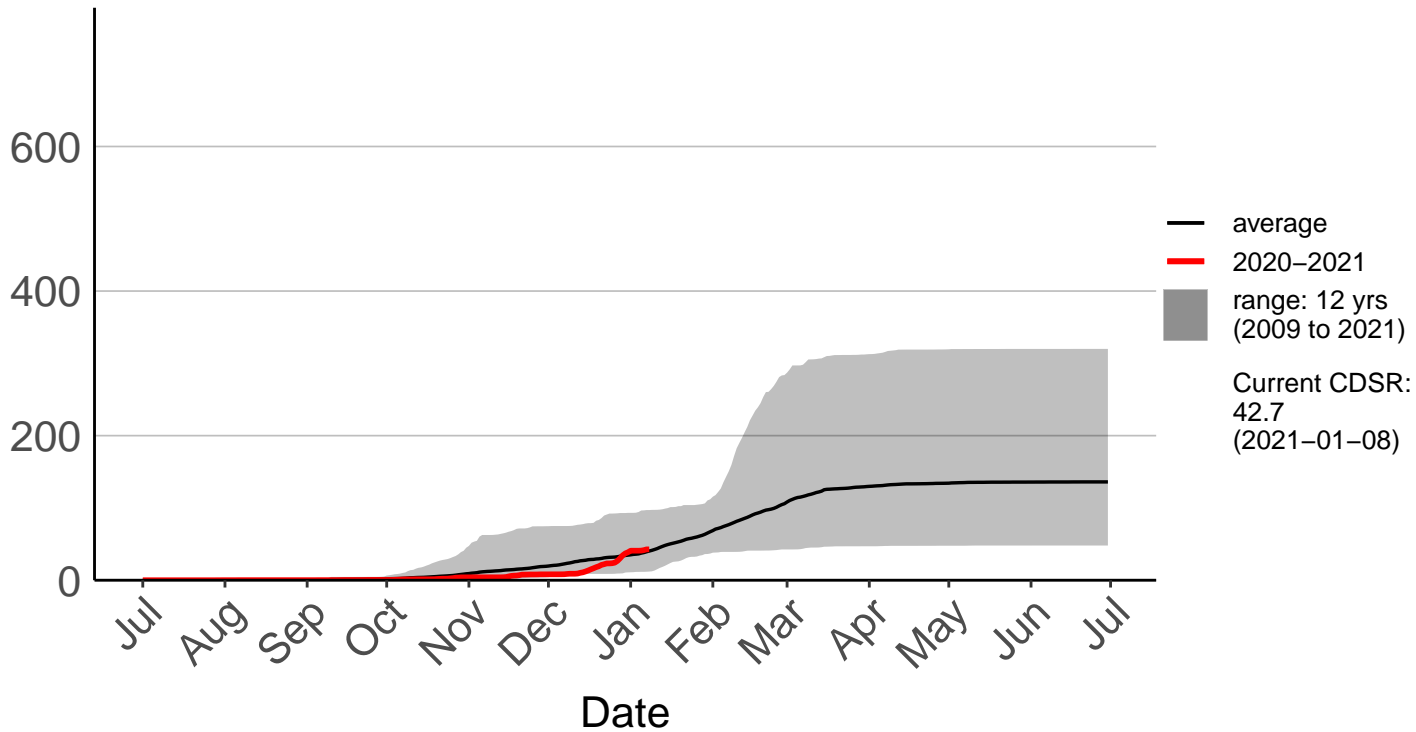

Mahurangi Forest Raws

Cumulative Daily Severity Rating