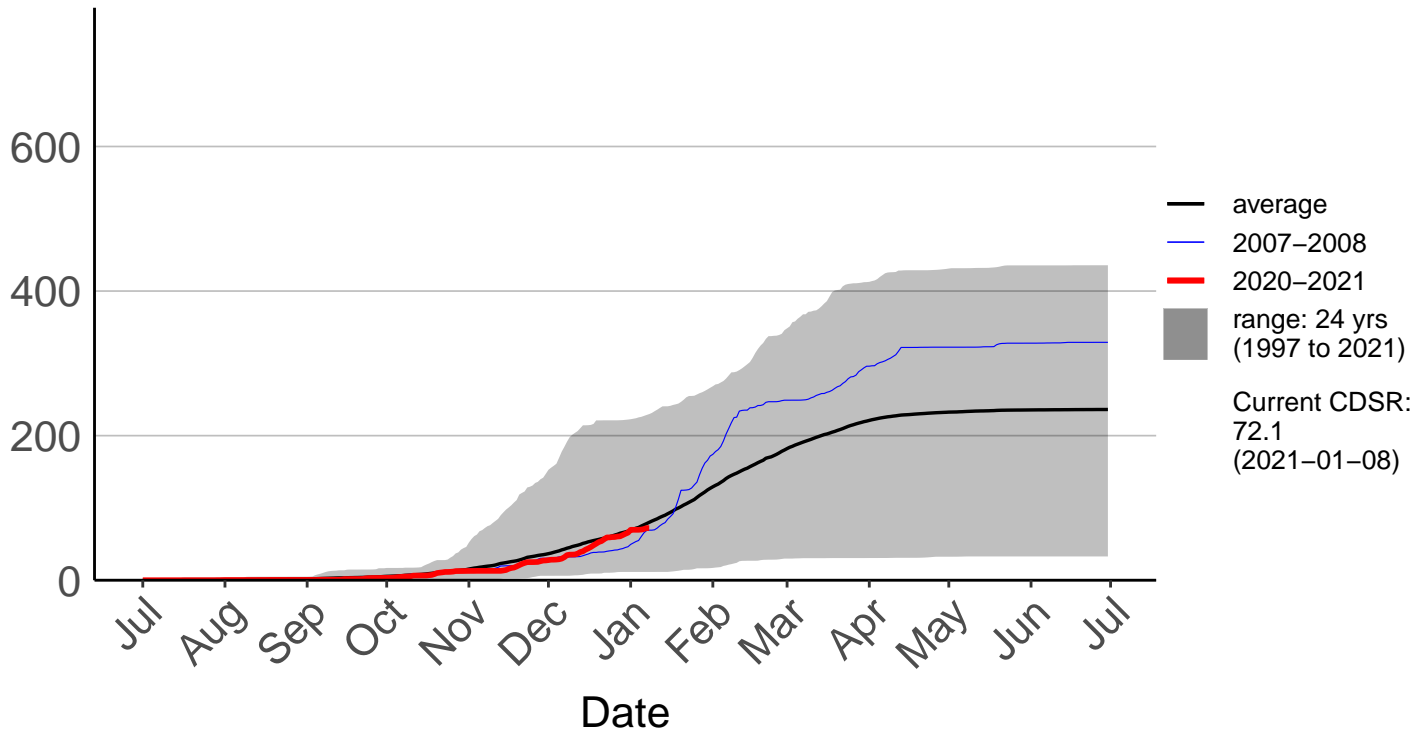

# Cornwallis Depot Raws

Cumulative Daily Severity Rating

# Great Barrier Island Raws

Cumulative Daily Severity Rating

# Kaipara Raws

Cumulative Daily Severity Rating