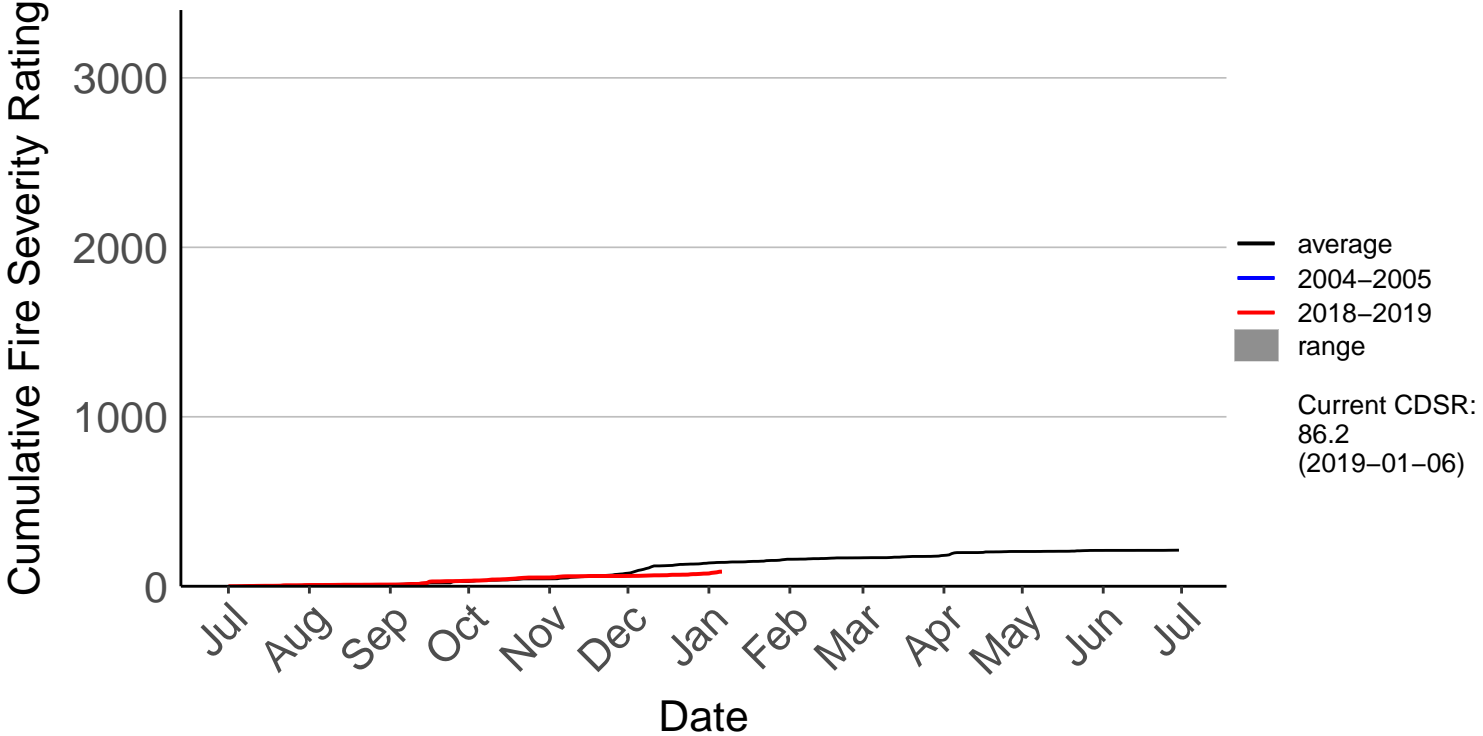

Oamaru North Raws