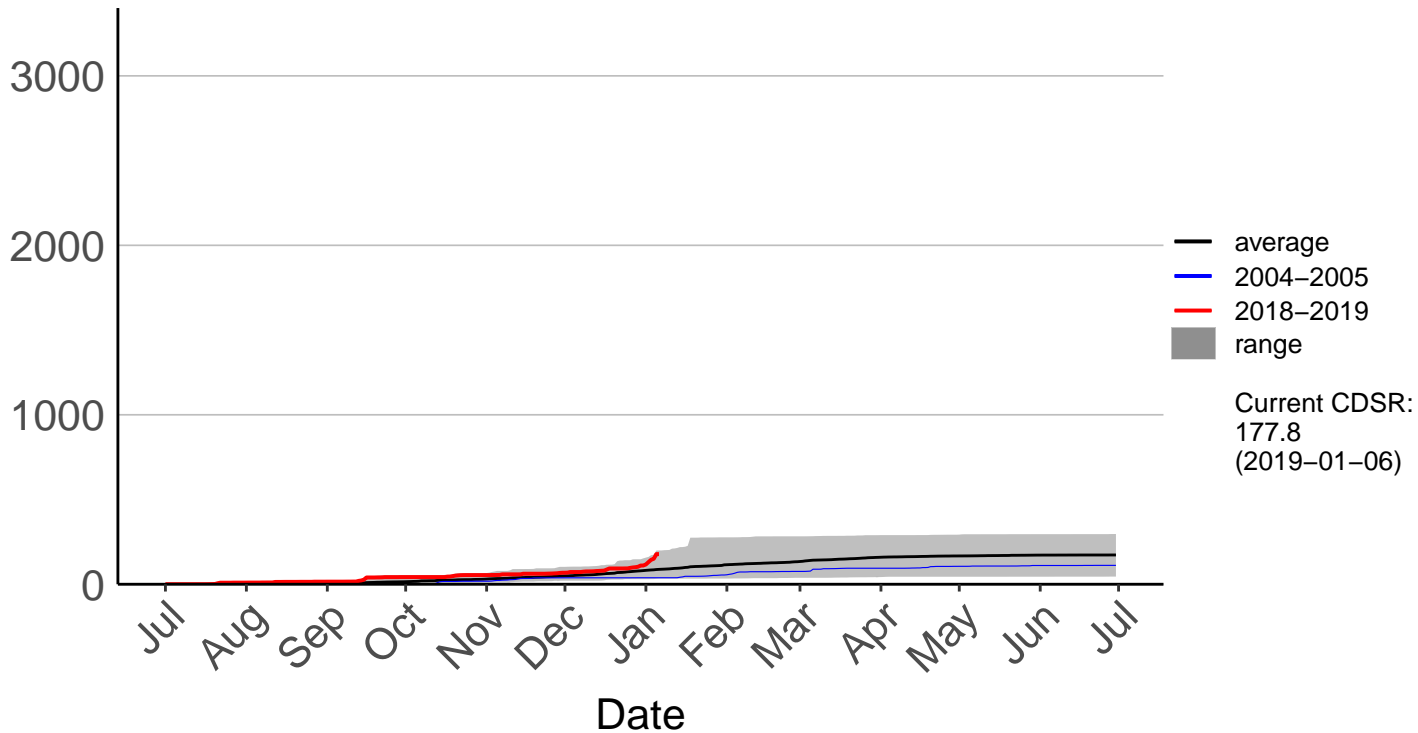

3000
2000
1000
0

Jul Aug Sep Oct Nov Dec Jan Feb Mar Apr May Jun Jul

Date

- average
- 2004–2005
- 2018–2019
- range

Current CDSR:
126.2
(2019-01-06)

Glendhu Raws

Cumulative Fire Severity Rating

Glenledi Raws