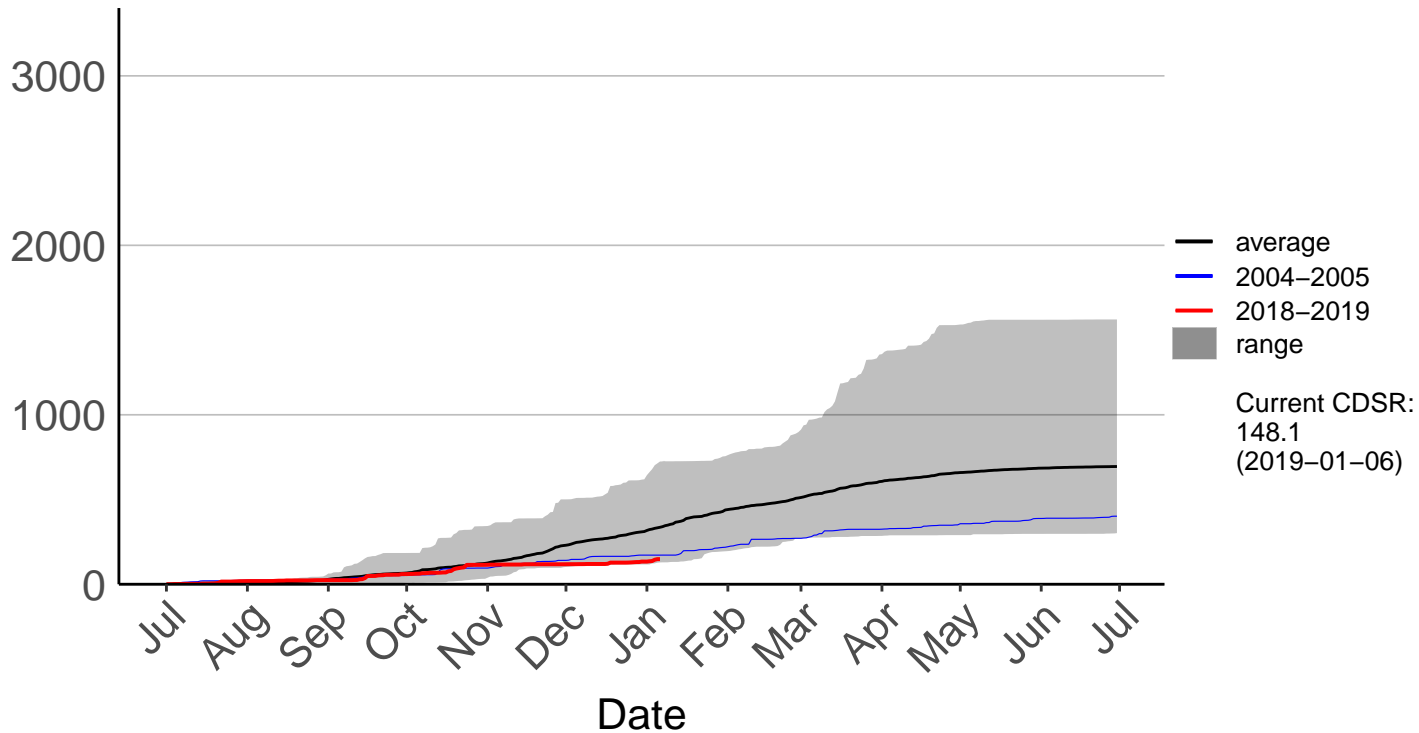

3000
2000
1000
0

Jul Aug Sep Oct Nov Dec Jan Feb Mar Apr May Jun Jul

Date

- average
- 2004–2005
- 2018–2019
- range

Current CDSR:
126.2
(2019-01-06)

Glendhu Raws

Cumulative Fire Severity Rating

Glenledi Raws

Cumulative Fire Severity Rating

Hawea Flat Raws

Herbert Raws

Cumulative Fire Severity Rating

Lauder Ews

Cumulative Fire Severity Rating

Macrae's Raws

Cumulative Fire Severity Rating