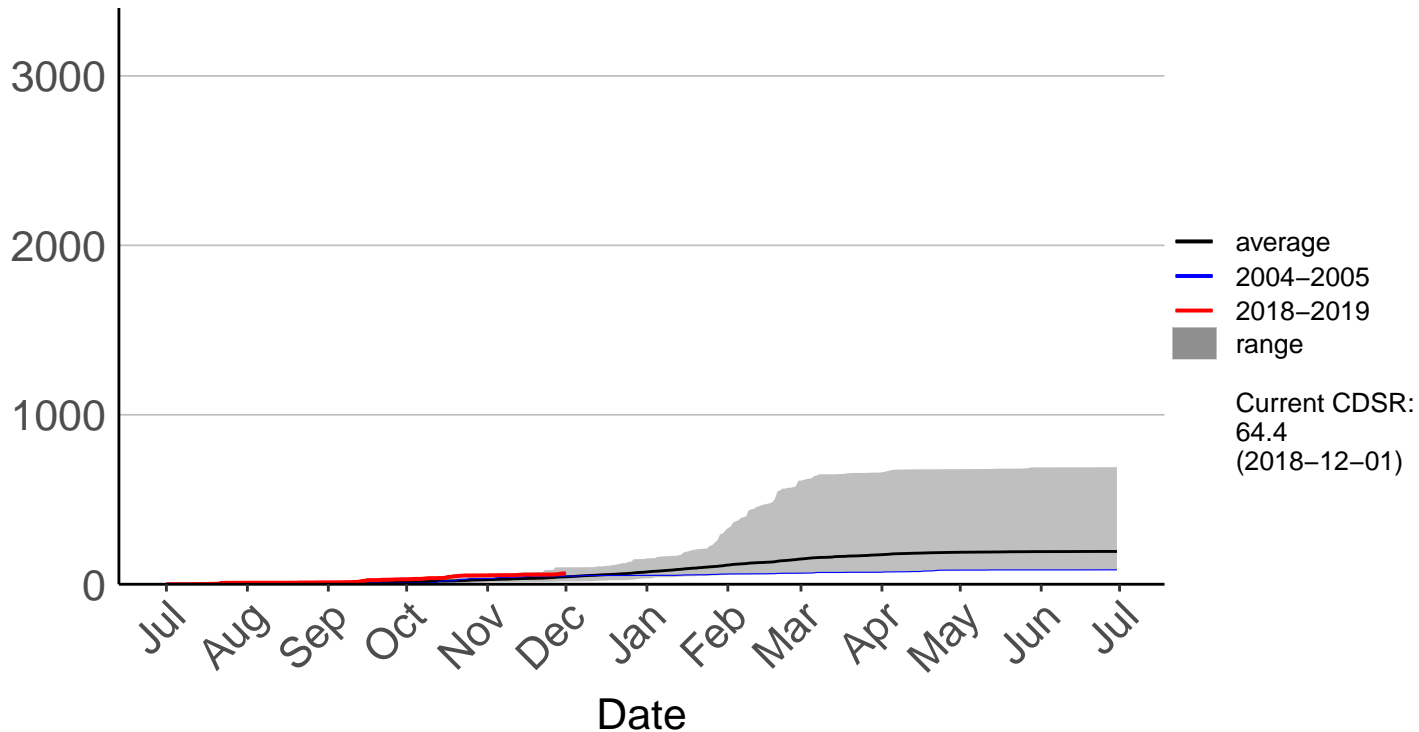

Millers Flat Raws

Naseby Forest Raws

Cumulative Fire Severity Rating

Nugget Point Aws – DISCONTINUED

Cumulative Fire Severity Rating

Oamaru Airport Aws – DISCONTINUED

Oamaru Aws – DISCONTINUED

Cumulative Fire Severity Rating