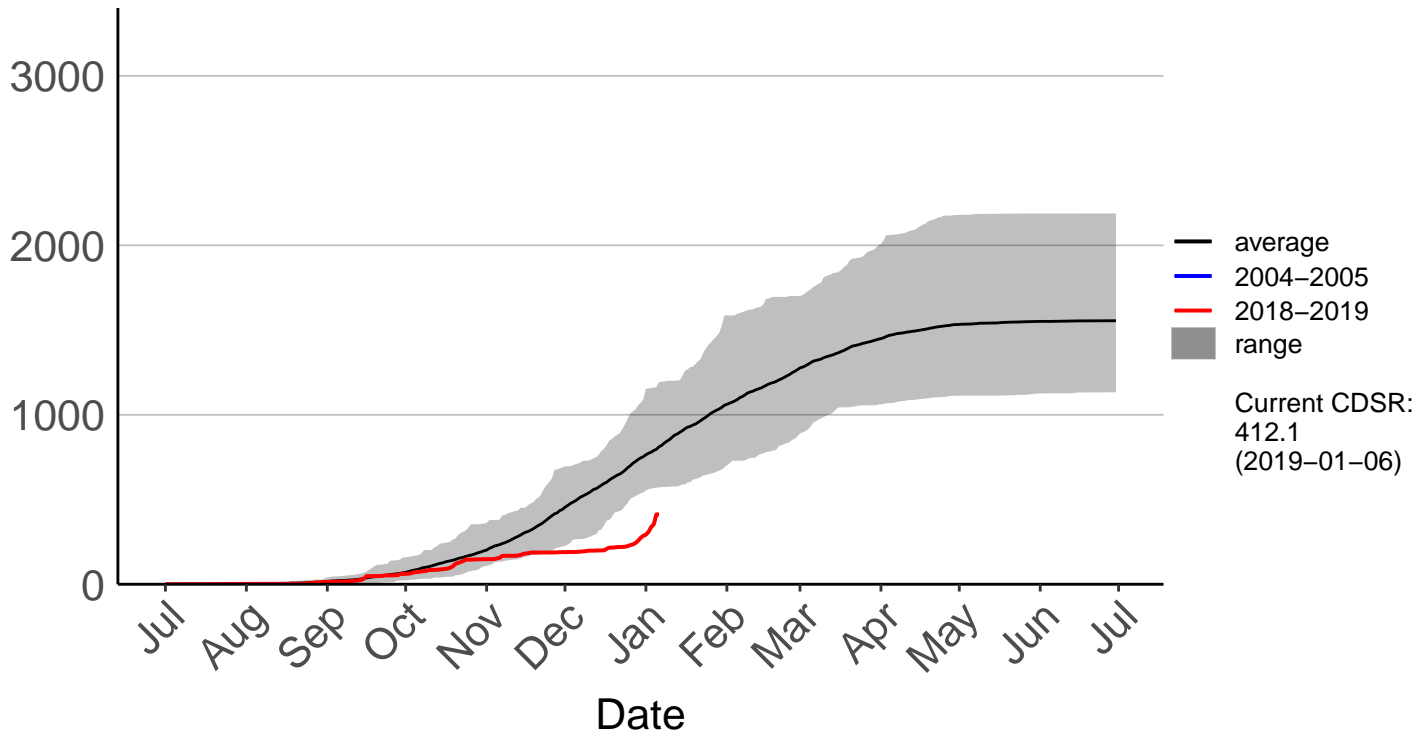

Cromwell Ews

Cumulative Fire Severity Rating