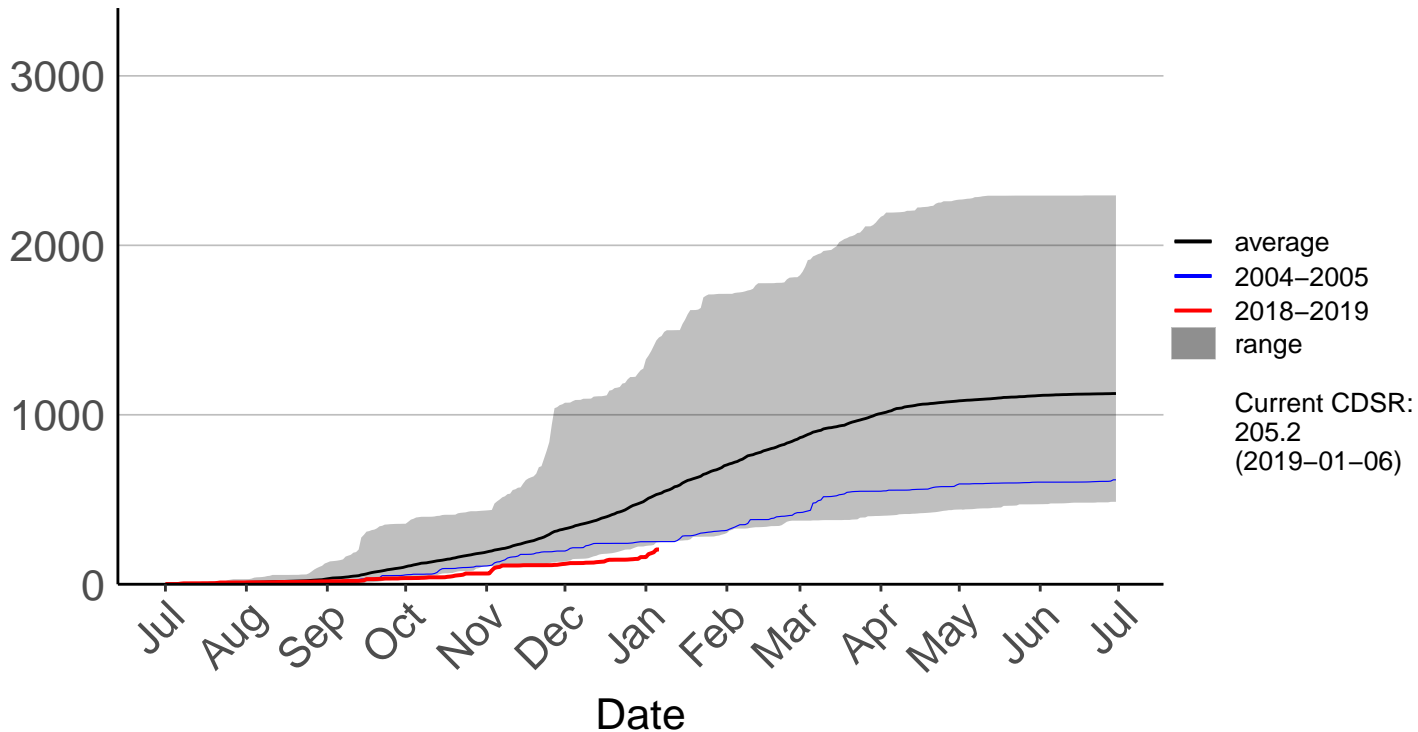

Dansey Pass Raws

Cumulative Fire Severity Rating