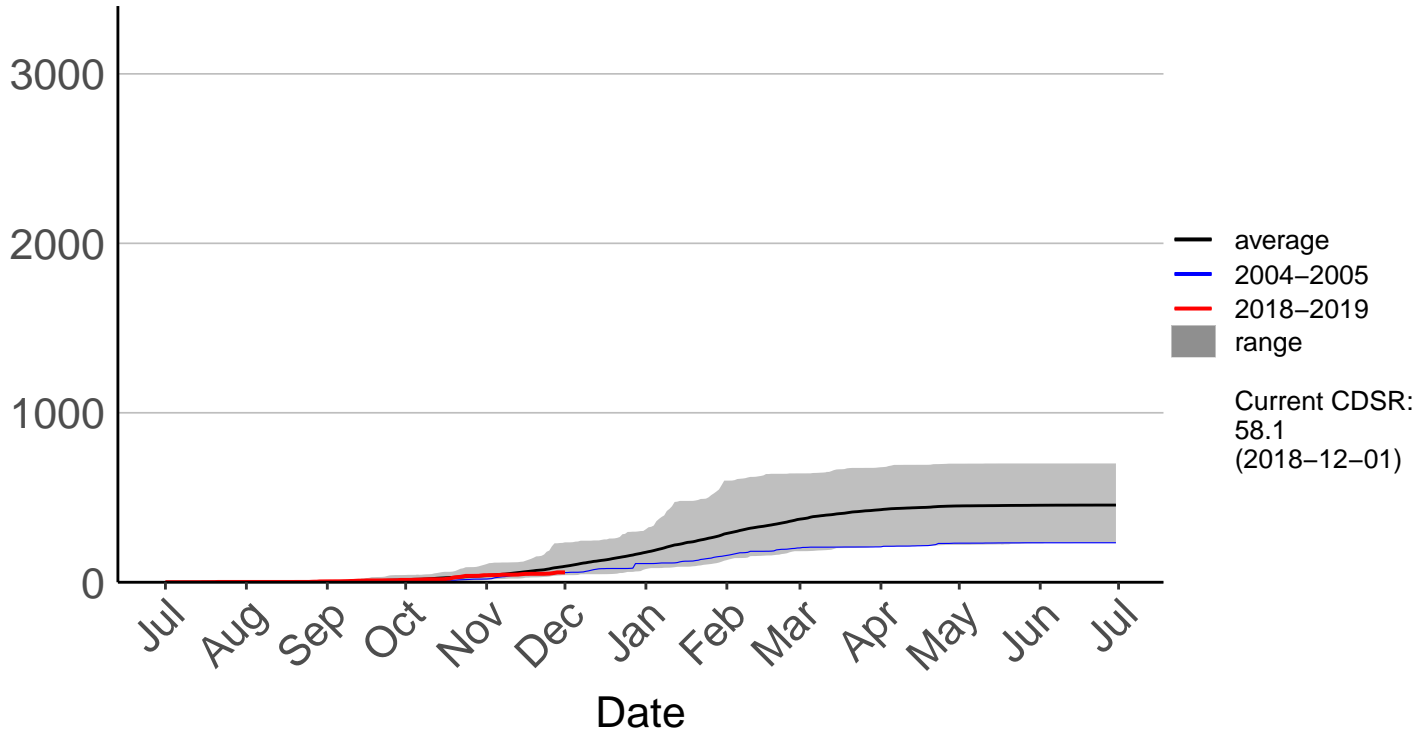

Oamaru North Raws

Otematata Raws

Cumulative Fire Severity Rating

Queenstown Aero Raws

Cumulative Fire Severity Rating

Queenstown Aero SYNOP – DISCONTINUED

Cumulative Fire Severity Rating

Ranfurly Ews