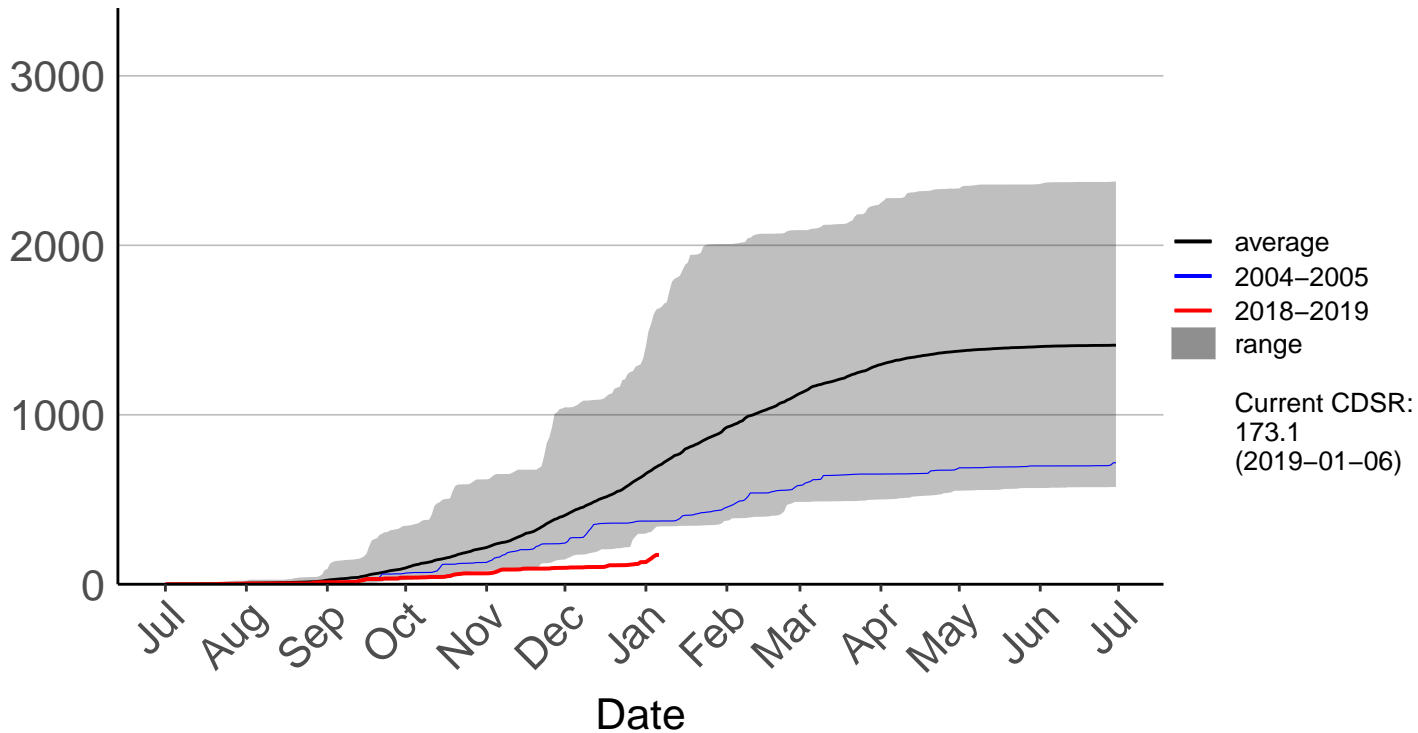

3000
2000
1000
0

Jul Aug Sep Oct Nov Dec Jan Feb Mar Apr May Jun Jul

Date

- average
- 2004–2005
- 2018–2019
- range

Current CDSR:
126.2
(2019-01-06)

Glendhu Raws

Cumulative Fire Severity Rating

Glenledi Raws

Cumulative Fire Severity Rating

Hawea Flat Raws

Herbert Raws

Cumulative Fire Severity Rating

Lauder Ews

Cumulative Fire Severity Rating

Macrae's Raws

Cumulative Fire Severity Rating