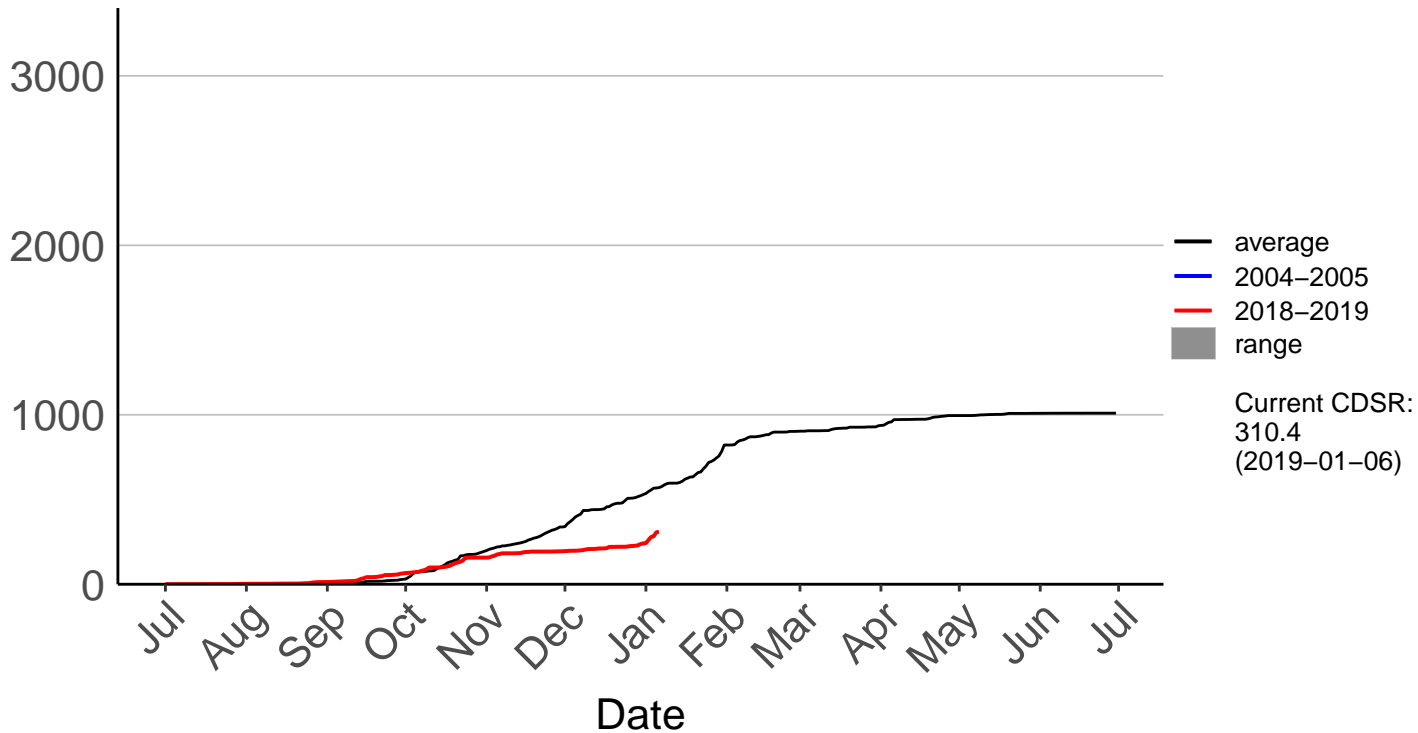

Otematata Raws

Cumulative Fire Severity Rating