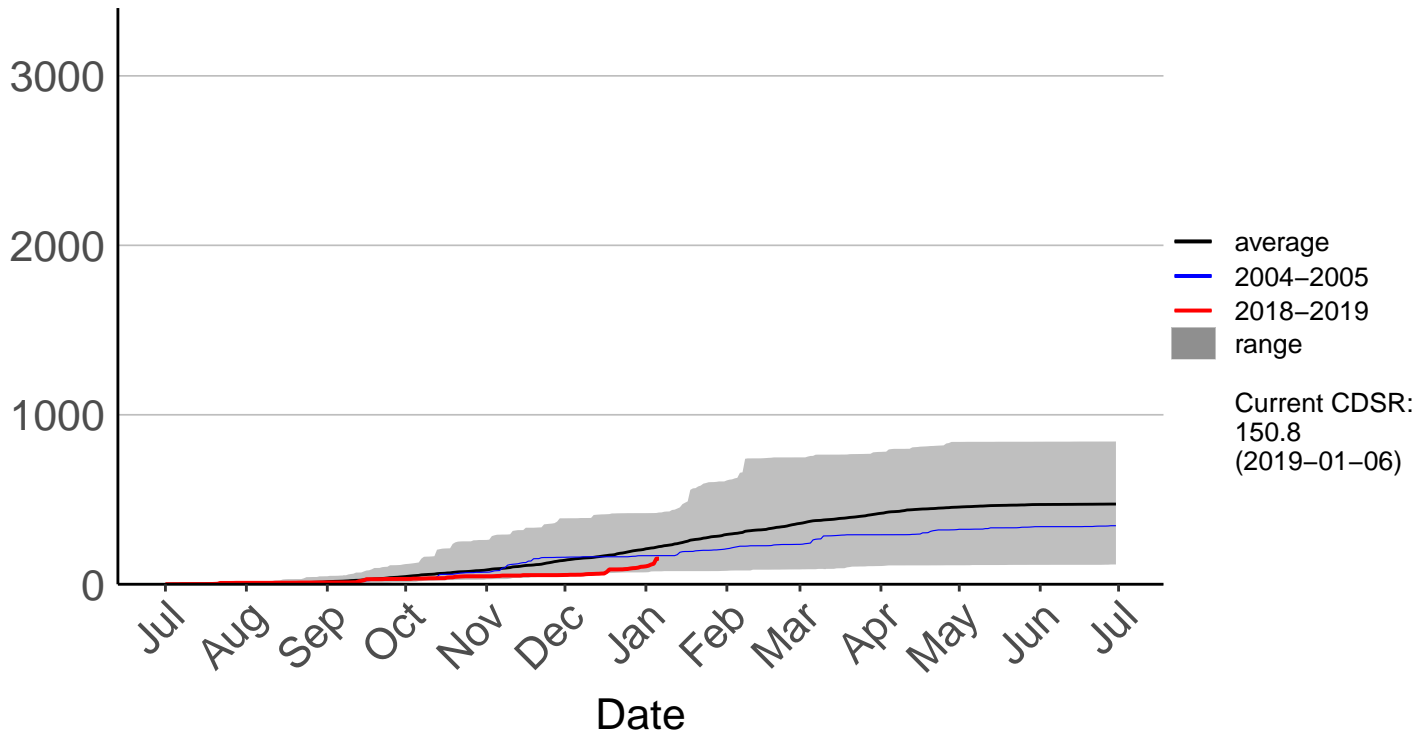

Traquair Raws

Cumulative Fire Severity Rating