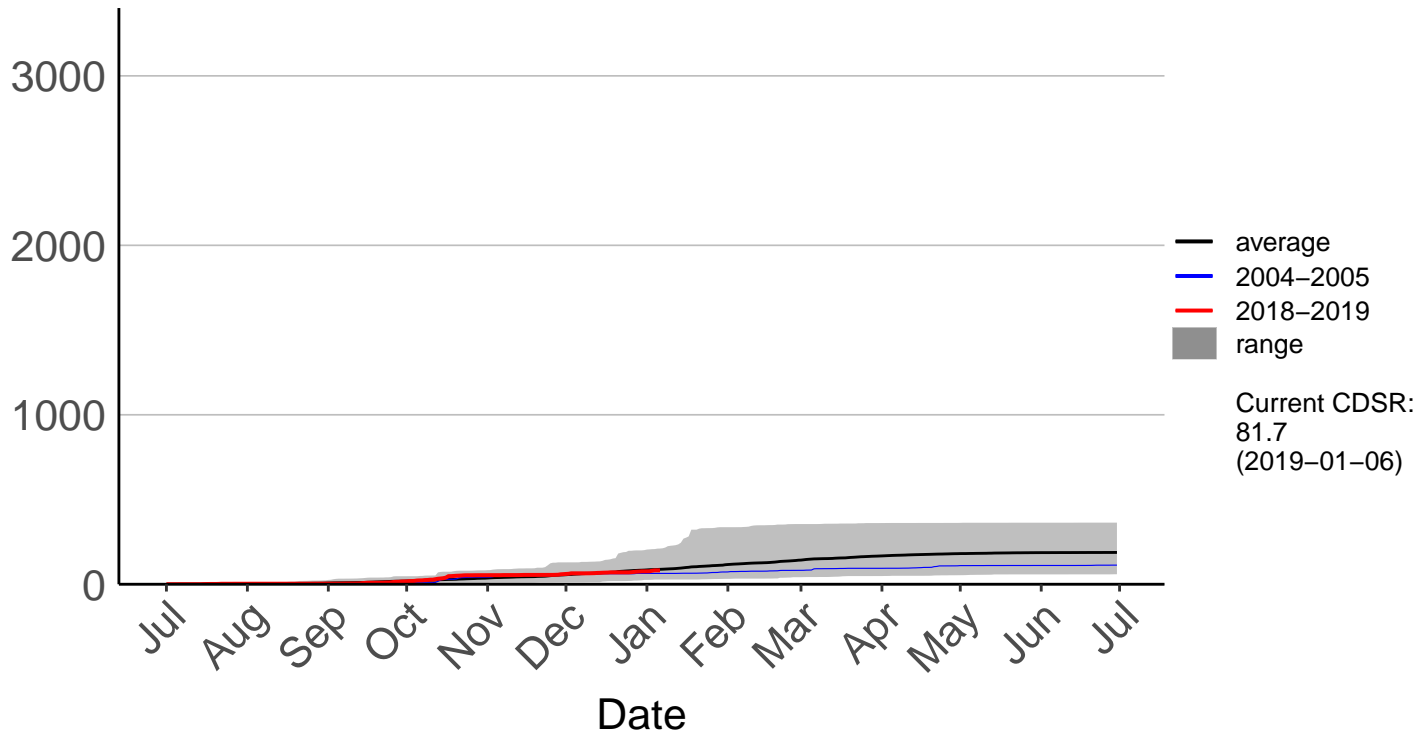

Glenledi Raws

Cumulative Fire Severity Rating