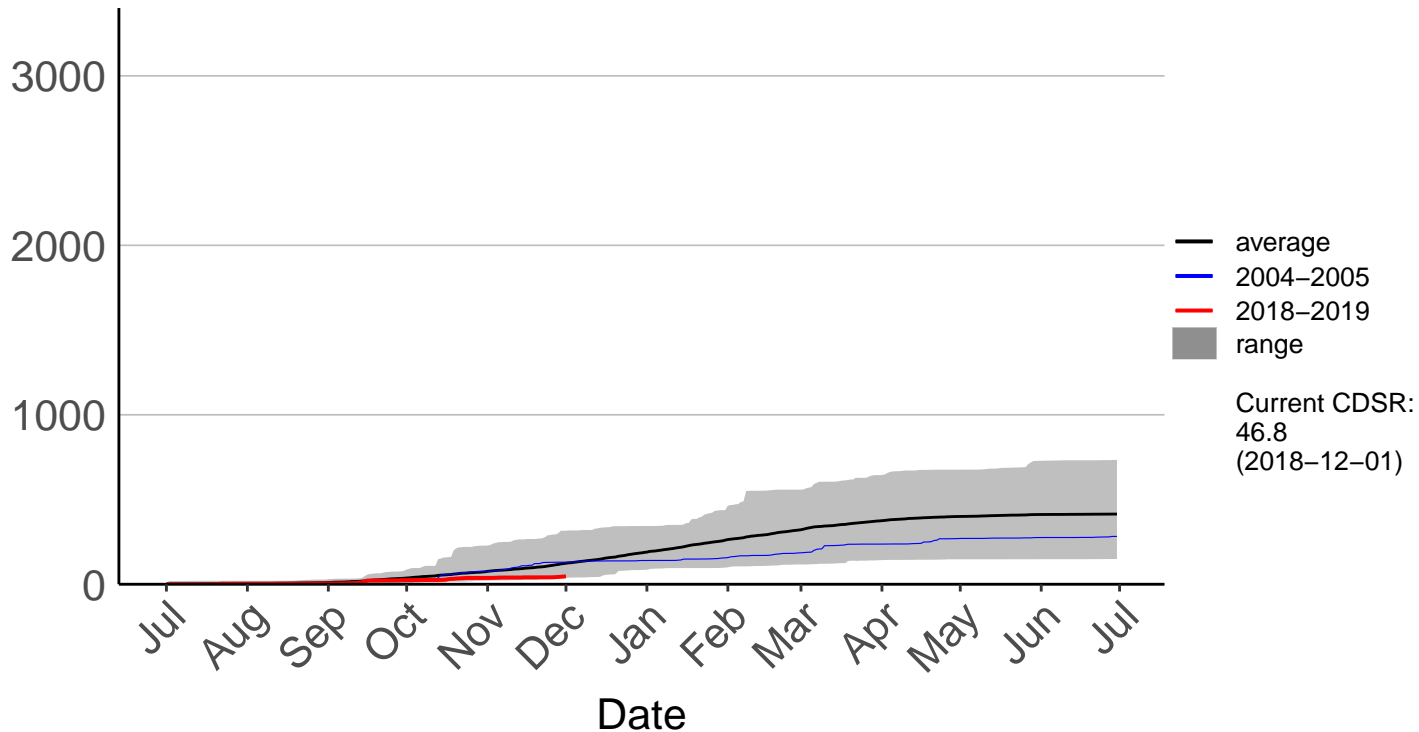

Buckland's Raws

Cumulative Fire Severity Rating

Butchers Dam Raws

Cumulative Fire Severity Rating

- average
- 2004–2005
- 2018–2019
- range

Current CDSR:
275.7
(2019-01-06)

Clyde 2 Ews

Cumulative Fire Severity Rating

Cromwell Ews

Cumulative Fire Severity Rating

Dansey Pass Raws

Cumulative Fire Severity Rating

Dunedin Aero SYNOP – DISCONTINUED

Cumulative Fire Severity Rating

Dunedin Raws

Cumulative Fire Severity Rating

3000
2000
1000
0

Jul Aug Sep Oct Nov Dec Jan Feb Mar Apr May Jun Jul

Date

- average
- 2004–2005
- 2018–2019
- range

Current CDSR:
126.2
(2019-01-06)

Glendhu Raws

Cumulative Fire Severity Rating

Glenledi Raws