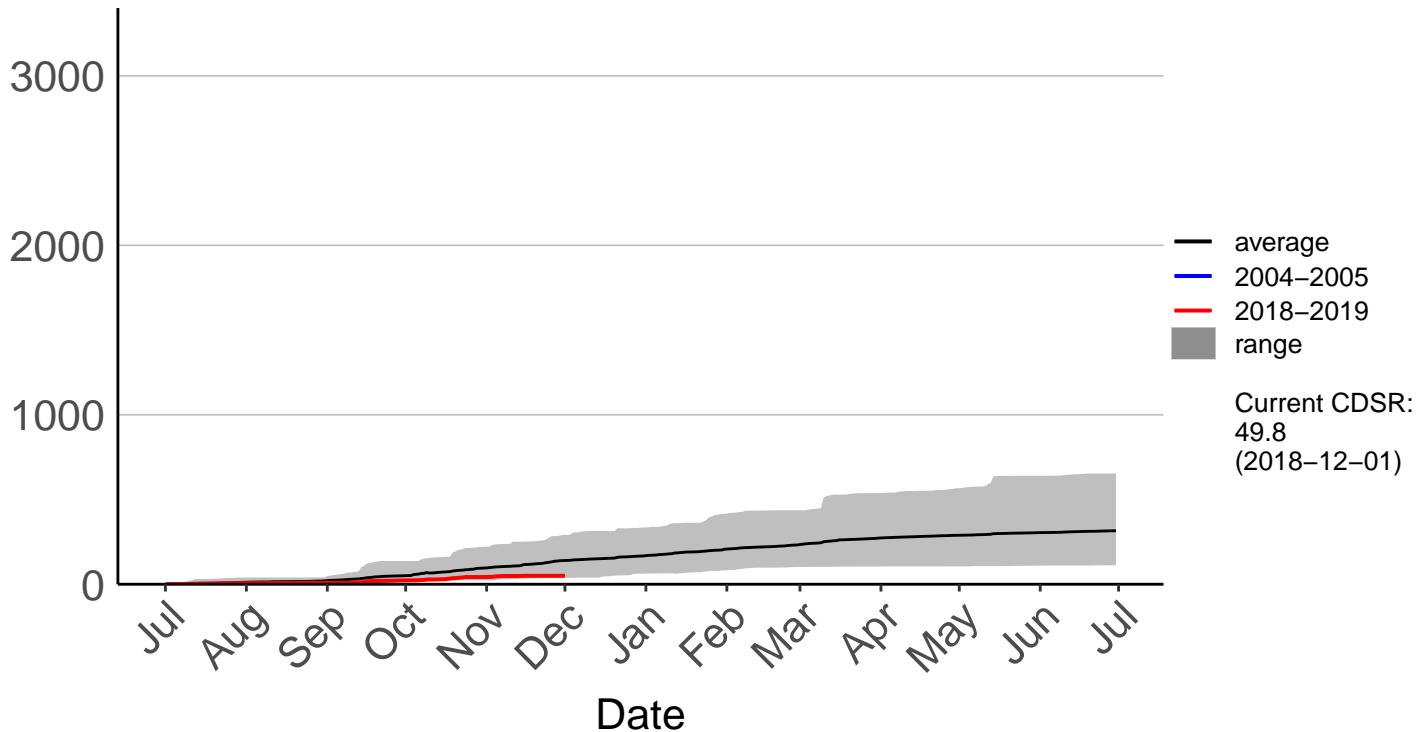

Millers Flat Raws

Naseby Forest Raws

Cumulative Fire Severity Rating

Nugget Point Aws – DISCONTINUED

Cumulative Fire Severity Rating

Oamaru Airport Aws – DISCONTINUED

Oamaru Aws – DISCONTINUED

Cumulative Fire Severity Rating