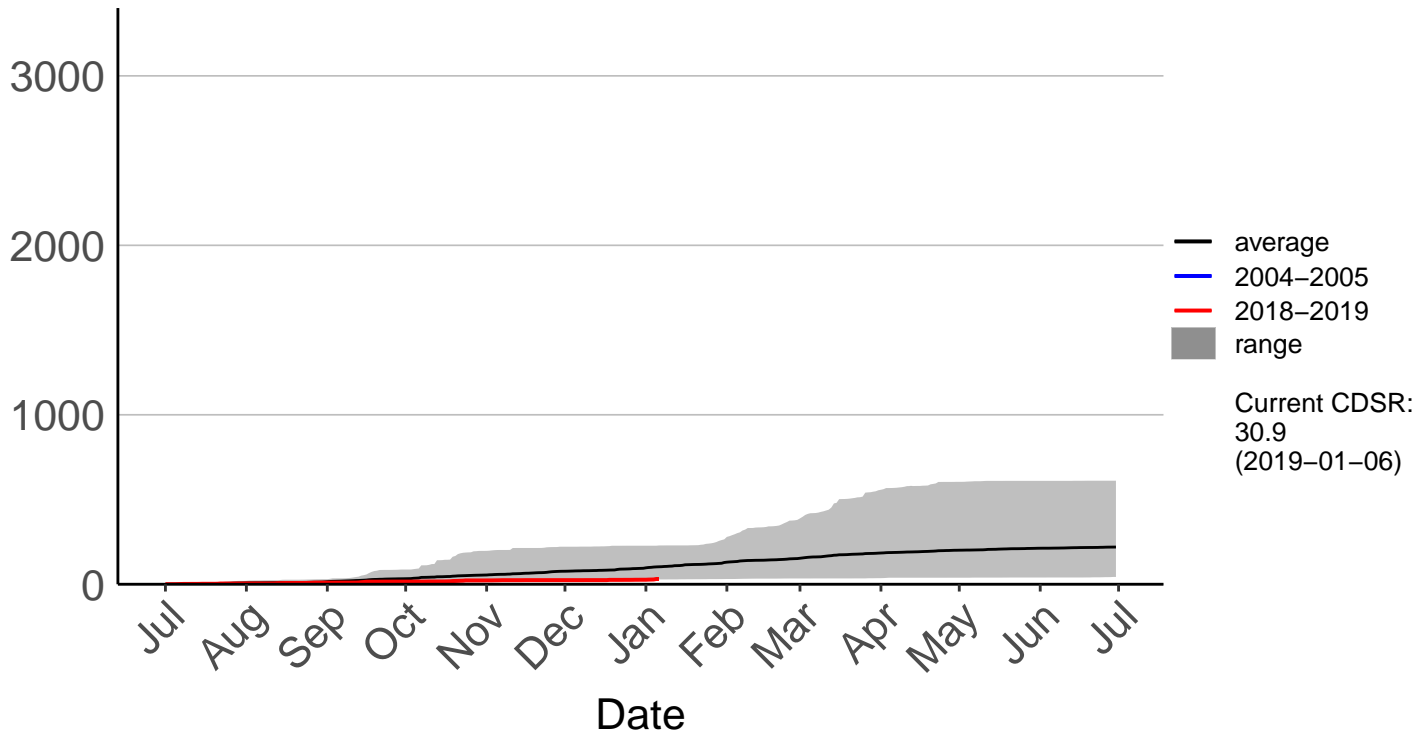

3000
2000
1000
0

Jul Aug Sep Oct Nov Dec Jan Feb Mar Apr May Jun Jul

Date

- average
- 2004–2005
- 2018–2019
- range

Current CDSR:
126.2
(2019-01-06)

Glendhu Raws

Cumulative Fire Severity Rating

Glenledi Raws

Cumulative Fire Severity Rating

Hawea Flat Raws

Herbert Raws

Cumulative Fire Severity Rating

Lauder Ews

Cumulative Fire Severity Rating

Macrae's Raws

Cumulative Fire Severity Rating