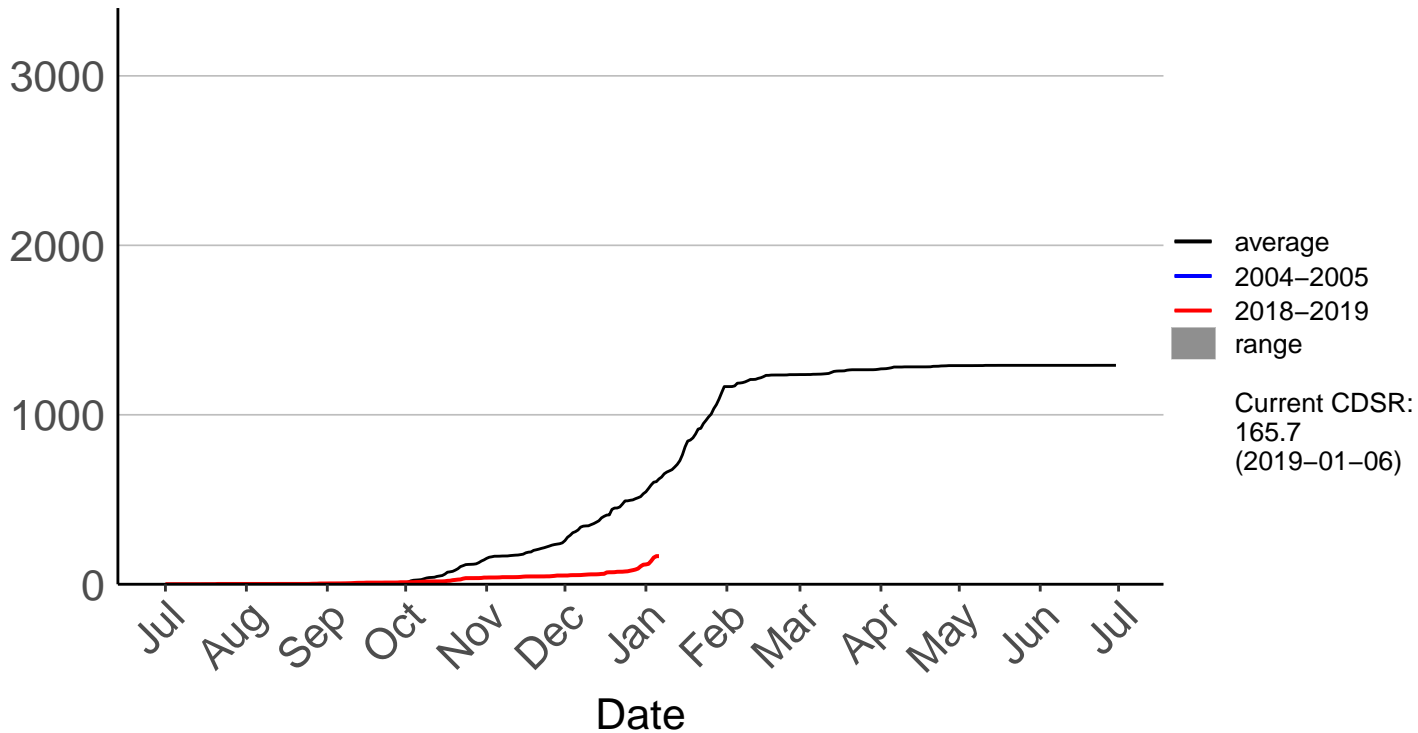

Oamaru North Raws

Otematata Raws

Cumulative Fire Severity Rating

Queenstown Aero Raws

Cumulative Fire Severity Rating

Queenstown Aero SYNOP – DISCONTINUED

Cumulative Fire Severity Rating

Ranfurly Ews