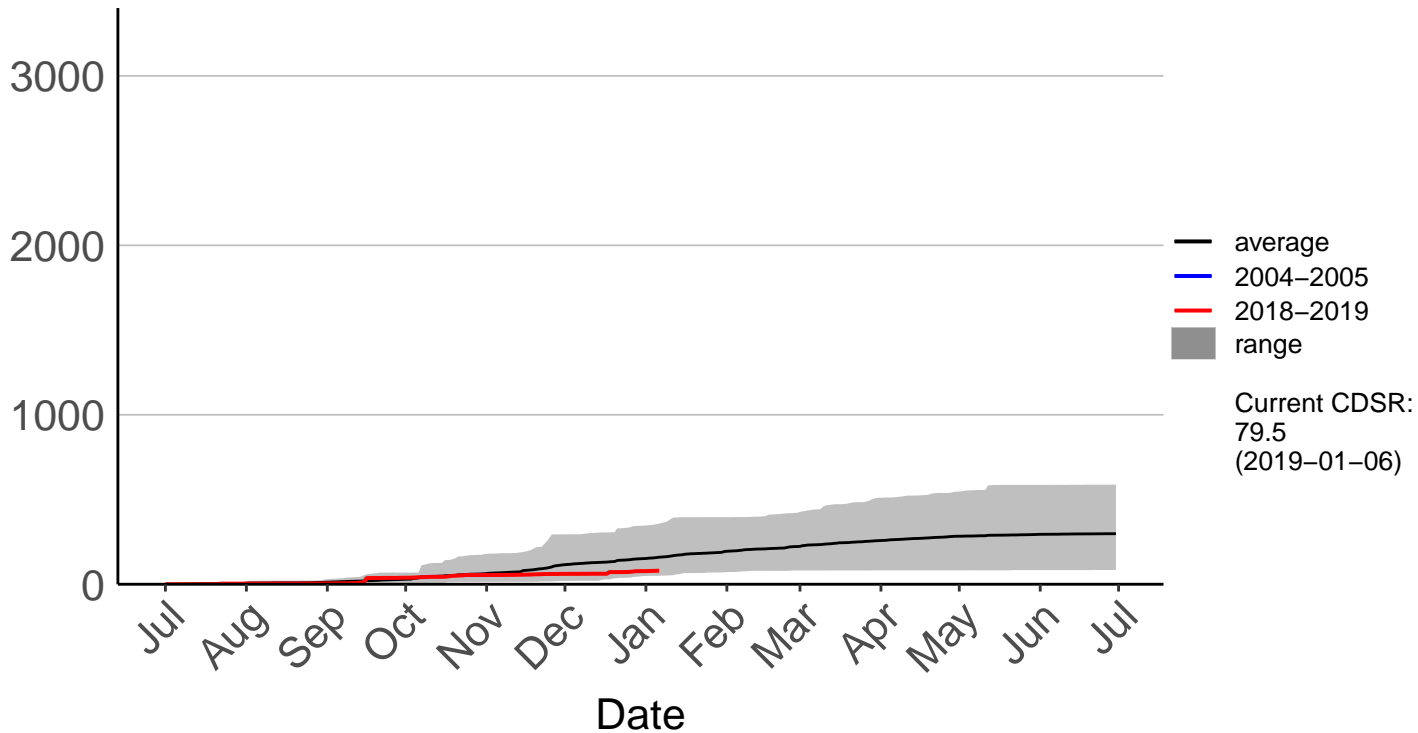

Buckland's Raws

Cumulative Fire Severity Rating

Butchers Dam Raws

Cumulative Fire Severity Rating

- average
- 2004–2005
- 2018–2019
- range

Current CDSR:
275.7
(2019-01-06)

Clyde 2 Ews

Cumulative Fire Severity Rating