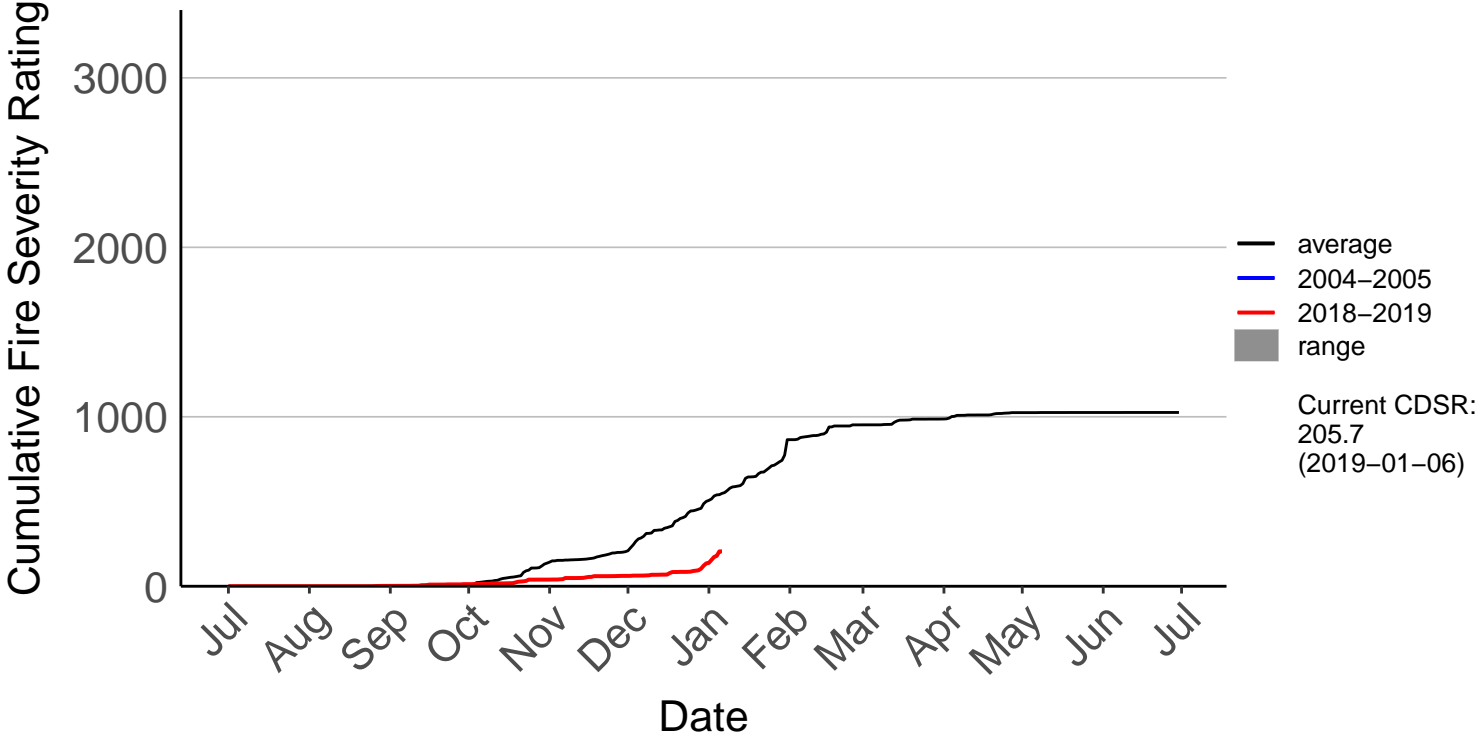

Hawea Flat Raws