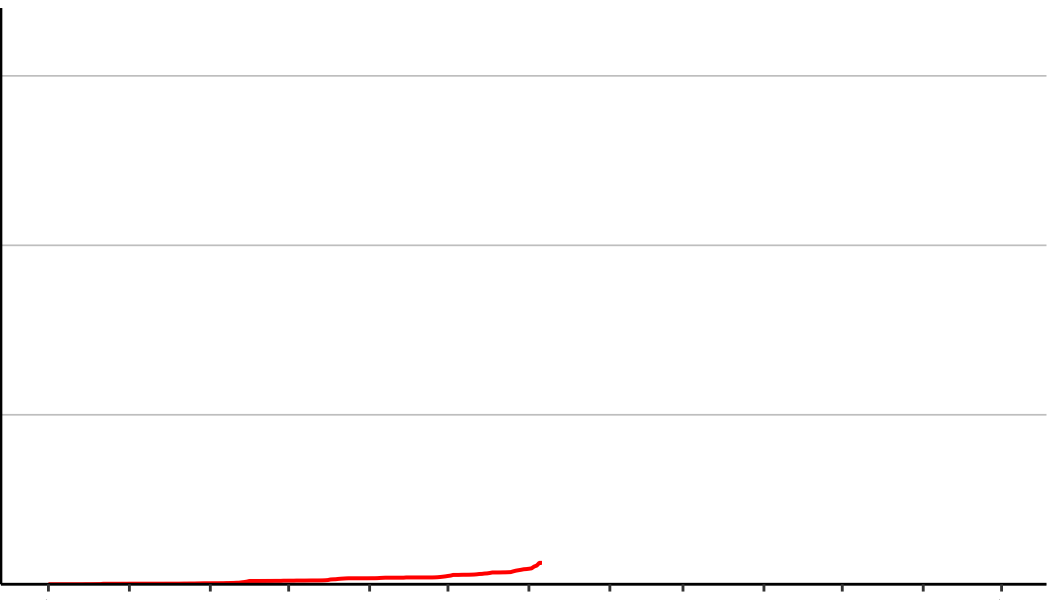

Dunedin Raws

Cumulative Fire Severity Rating

3000
2000
1000
0

Jul Aug Sep Oct Nov Dec Jan Feb Mar Apr May Jun Jul

Date

- average
- 2004–2005
- 2018–2019
- range

Current CDSR:
126.2
(2019-01-06)