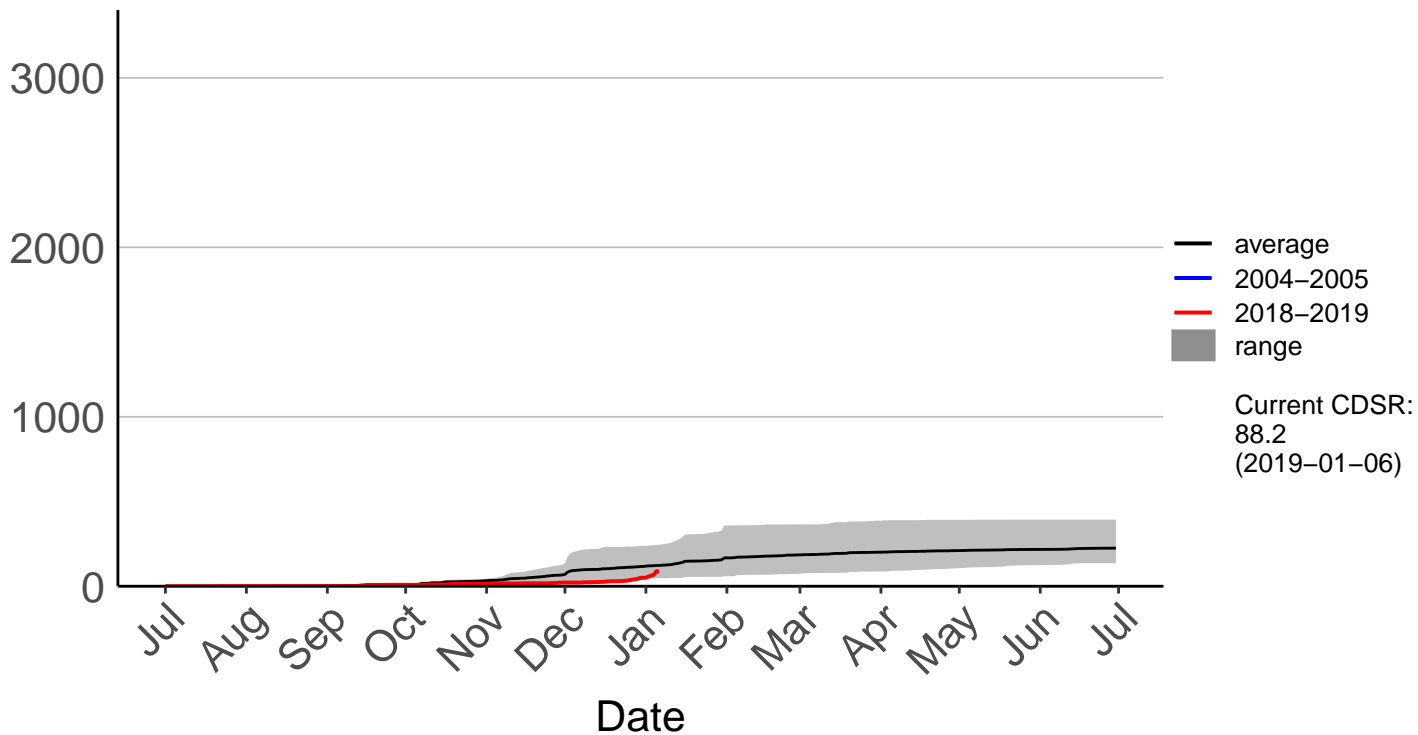

Waipahi Raws

Cumulative Fire Severity Rating