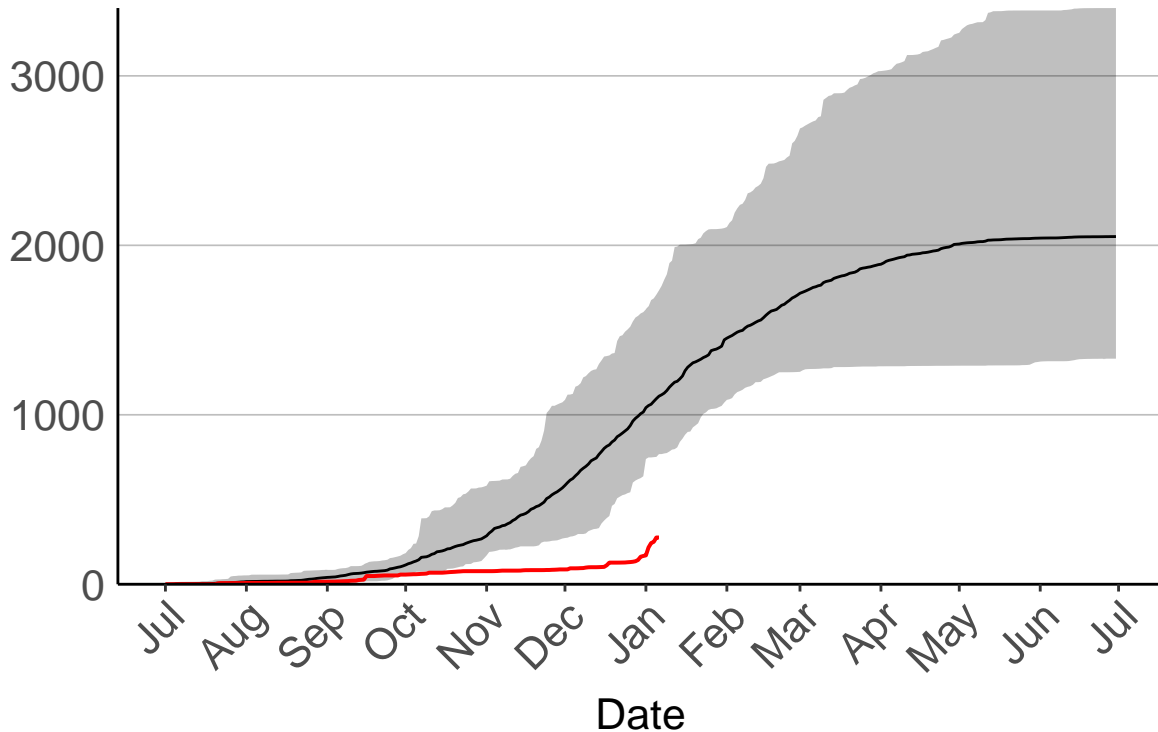

Buckland's Raws

Cumulative Fire Severity Rating

Butchers Dam Raws

Cumulative Fire Severity Rating

- average
- 2004–2005
- 2018–2019
- range

Current CDSR:
275.7
(2019-01-06)

Clyde 2 Ews

Cumulative Fire Severity Rating