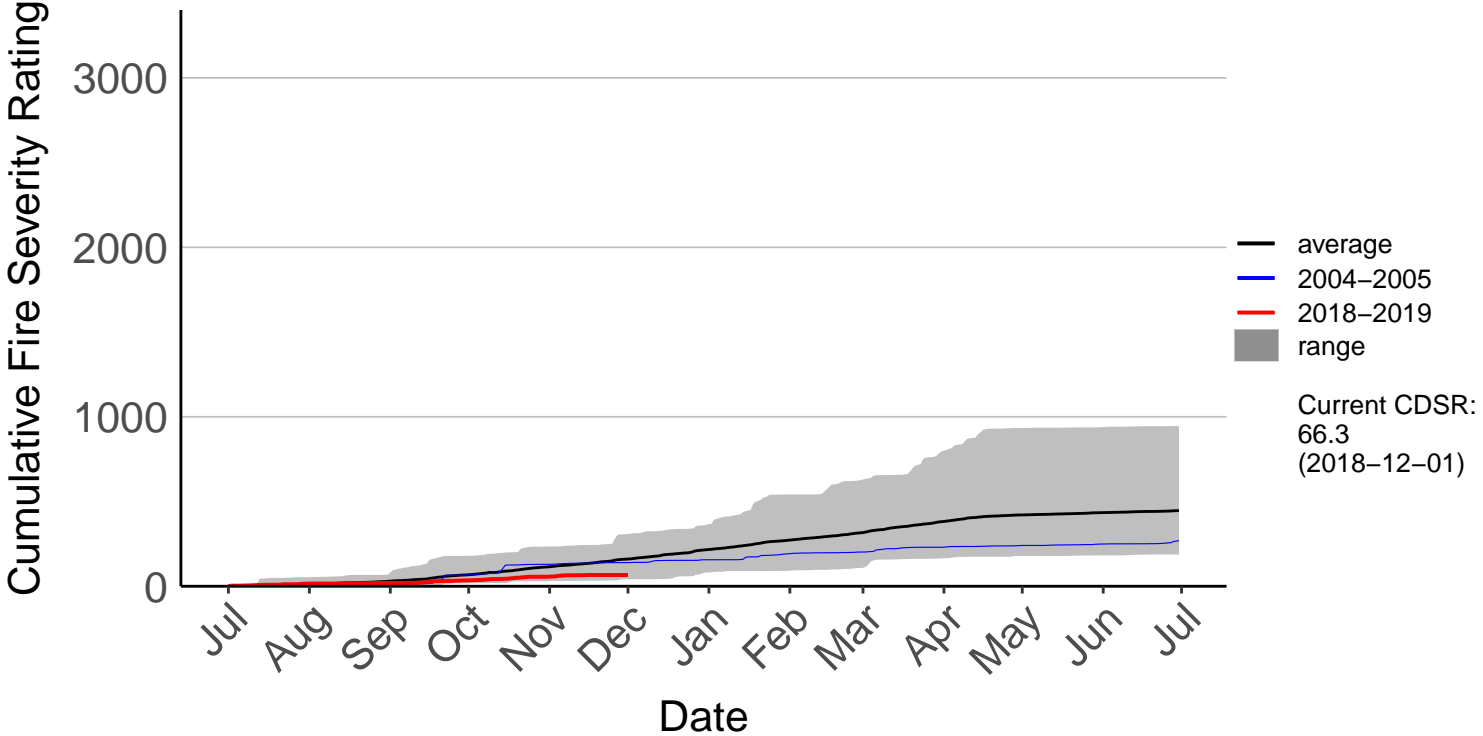

Millers Flat Raws

Naseby Forest Raws

Cumulative Fire Severity Rating

Nugget Point Aws – DISCONTINUED

Cumulative Fire Severity Rating

Oamaru Airport Aws – DISCONTINUED

Oamaru Aws – DISCONTINUED

Cumulative Fire Severity Rating