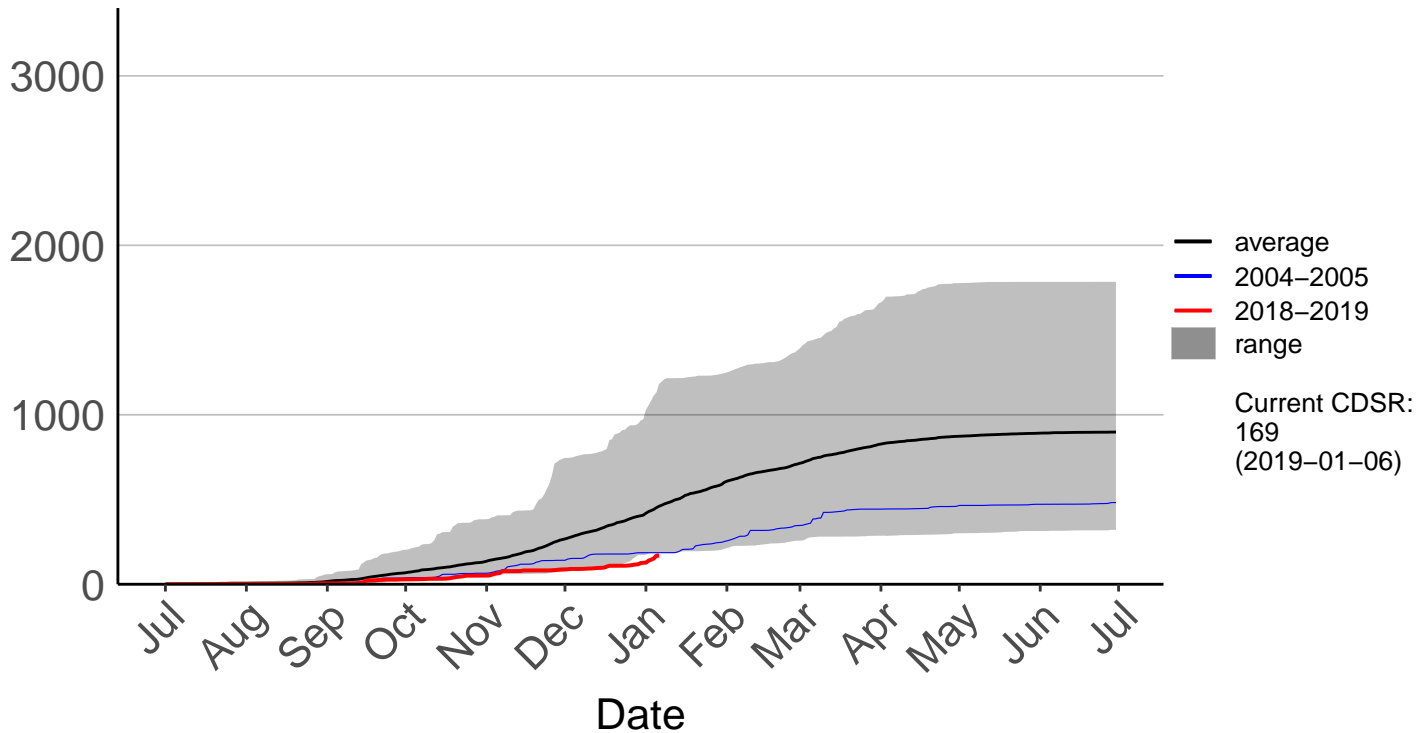

Ranfurly Ews

Cumulative Fire Severity Rating