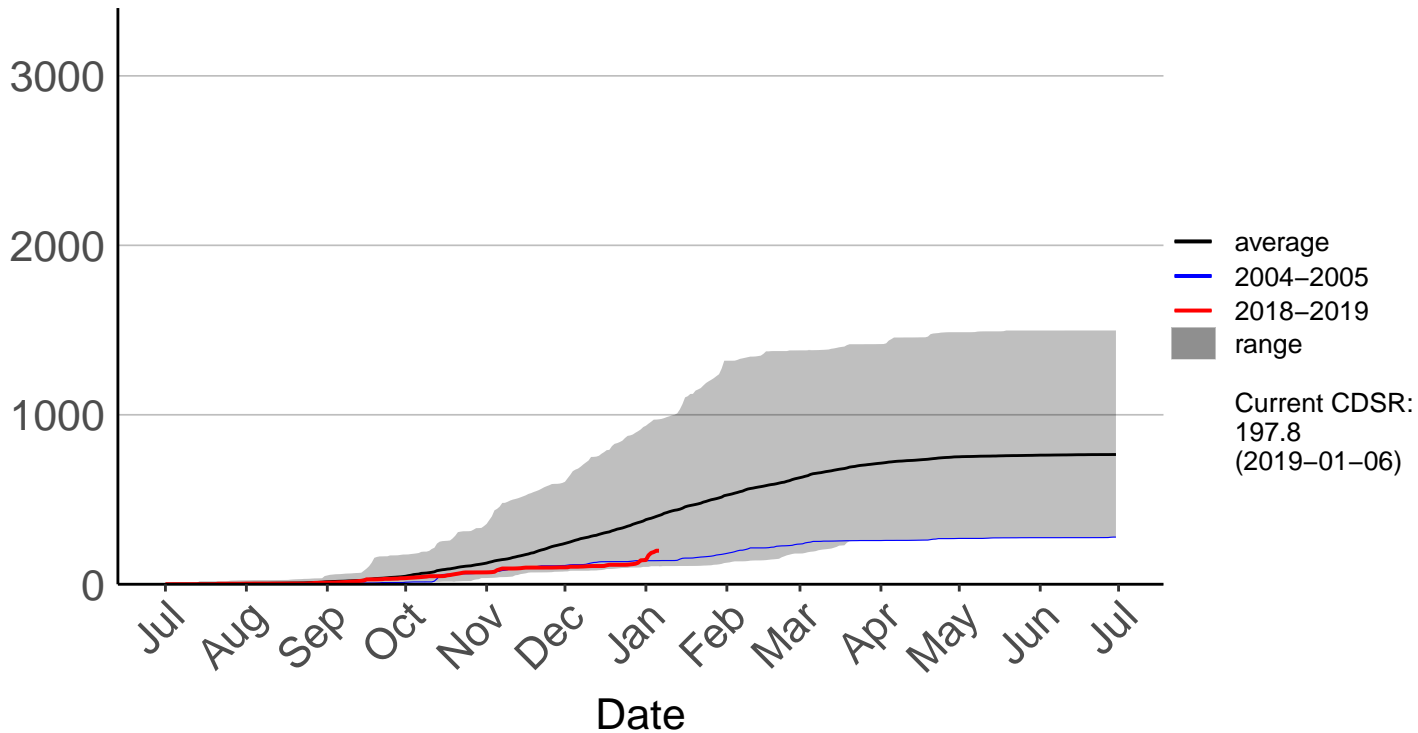

Buckland's Raws

Cumulative Fire Severity Rating

Butchers Dam Raws

Cumulative Fire Severity Rating

- average
- 2004–2005
- 2018–2019
- range

Current CDSR:
275.7
(2019-01-06)

Clyde 2 Ews

Cumulative Fire Severity Rating