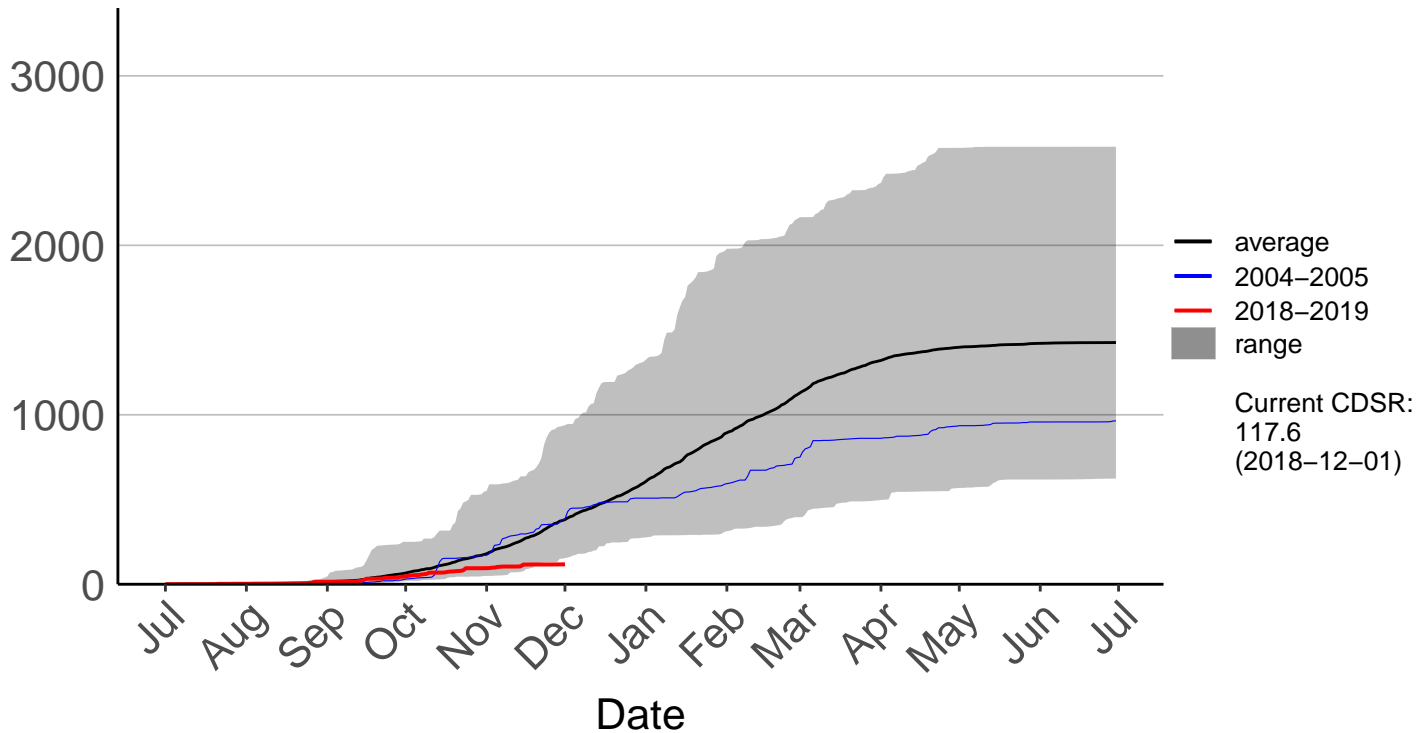

Cumulative Fire Severity Rating

Rock And Pillar Raws

Cumulative Fire Severity Rating

Tapanui Raws

Cumulative Fire Severity Rating

Tara Hills Aws – DISCONTINUED

Cumulative Fire Severity Rating

Traquair Raws