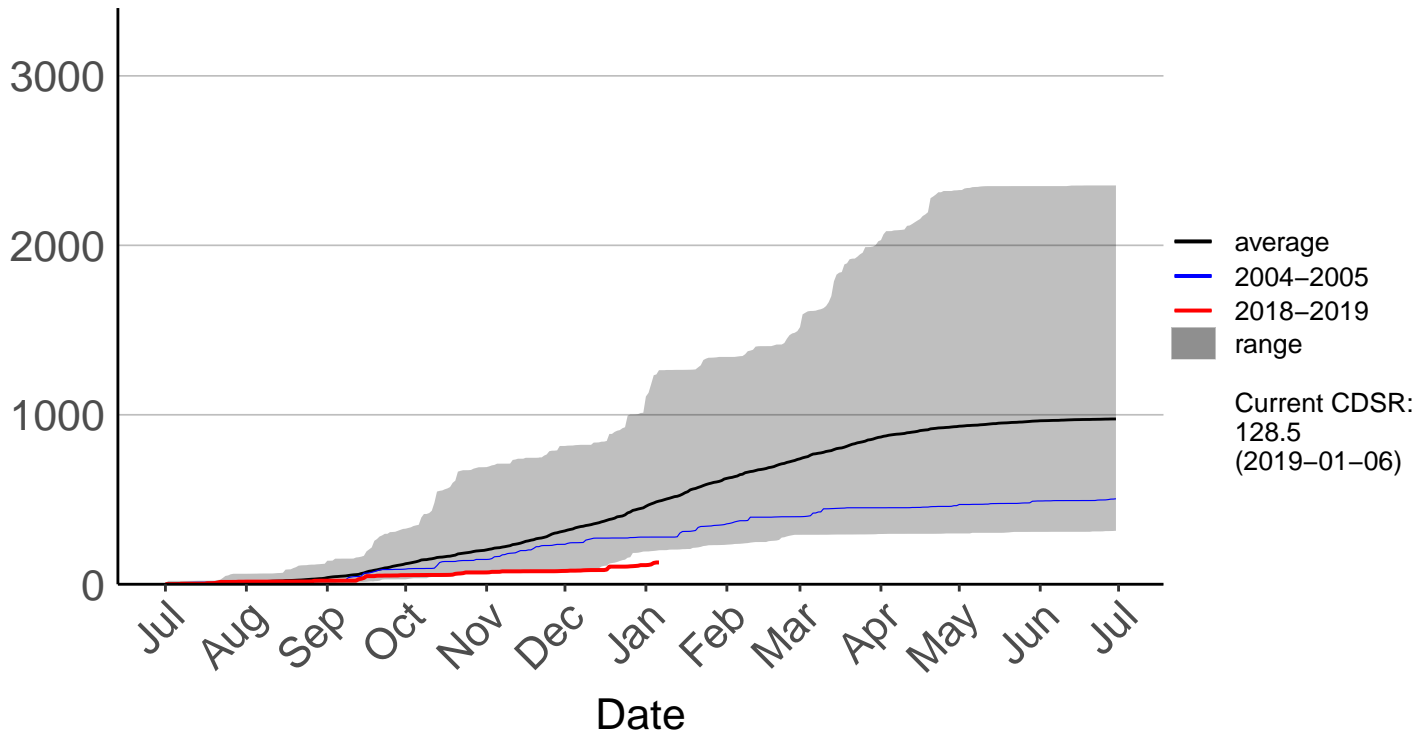

Rock And Pillar Raws

Cumulative Fire Severity Rating