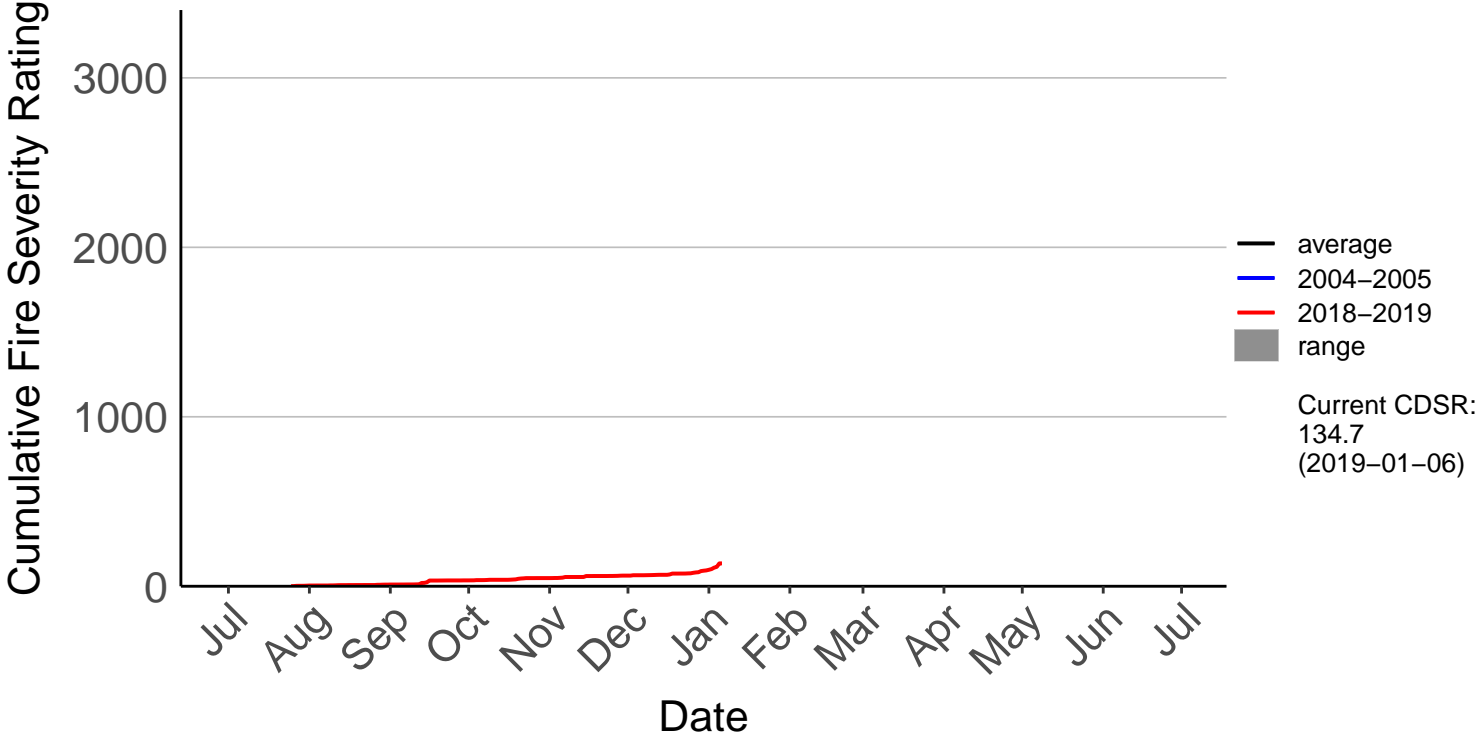

Millers Flat Raws