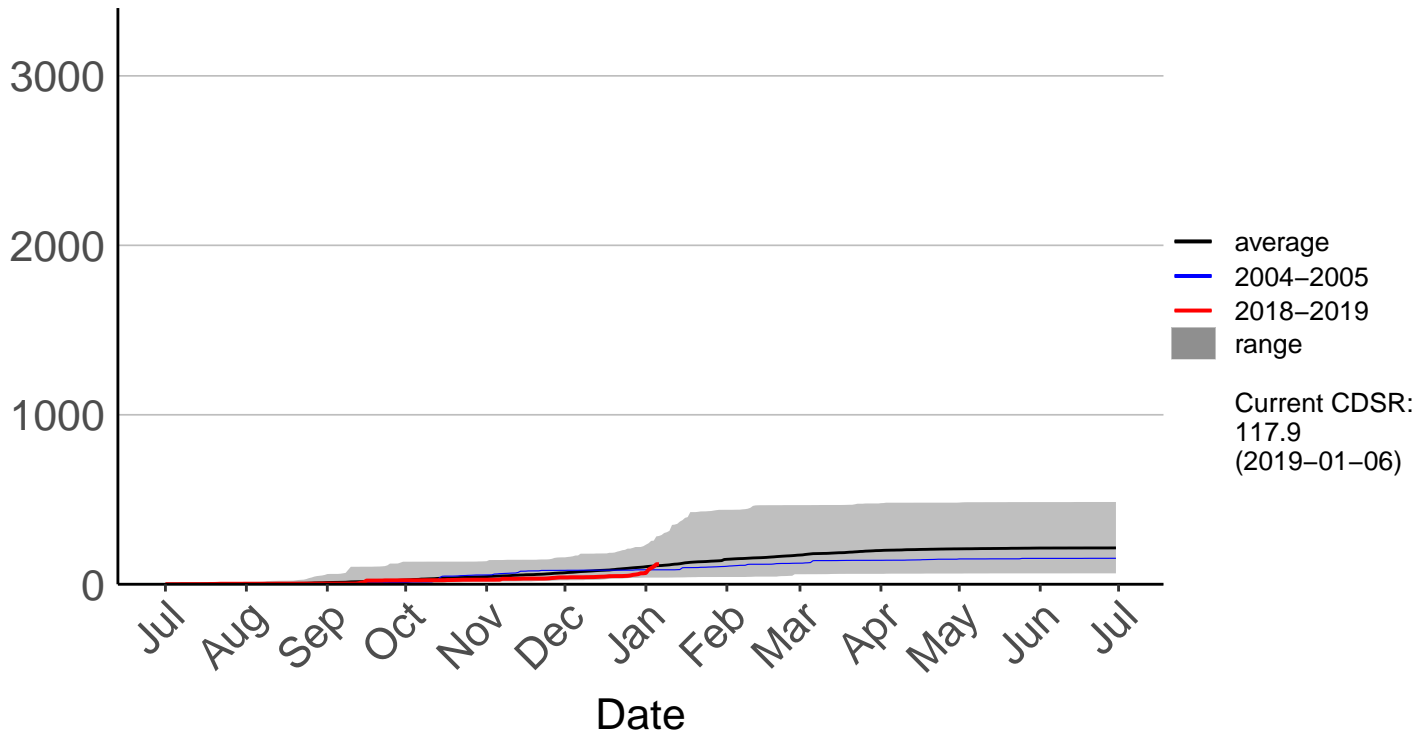

Cumulative Fire Severity Rating

Rock And Pillar Raws

Cumulative Fire Severity Rating

Tapanui Raws

Cumulative Fire Severity Rating

Tara Hills Aws – DISCONTINUED

Cumulative Fire Severity Rating

Traquair Raws