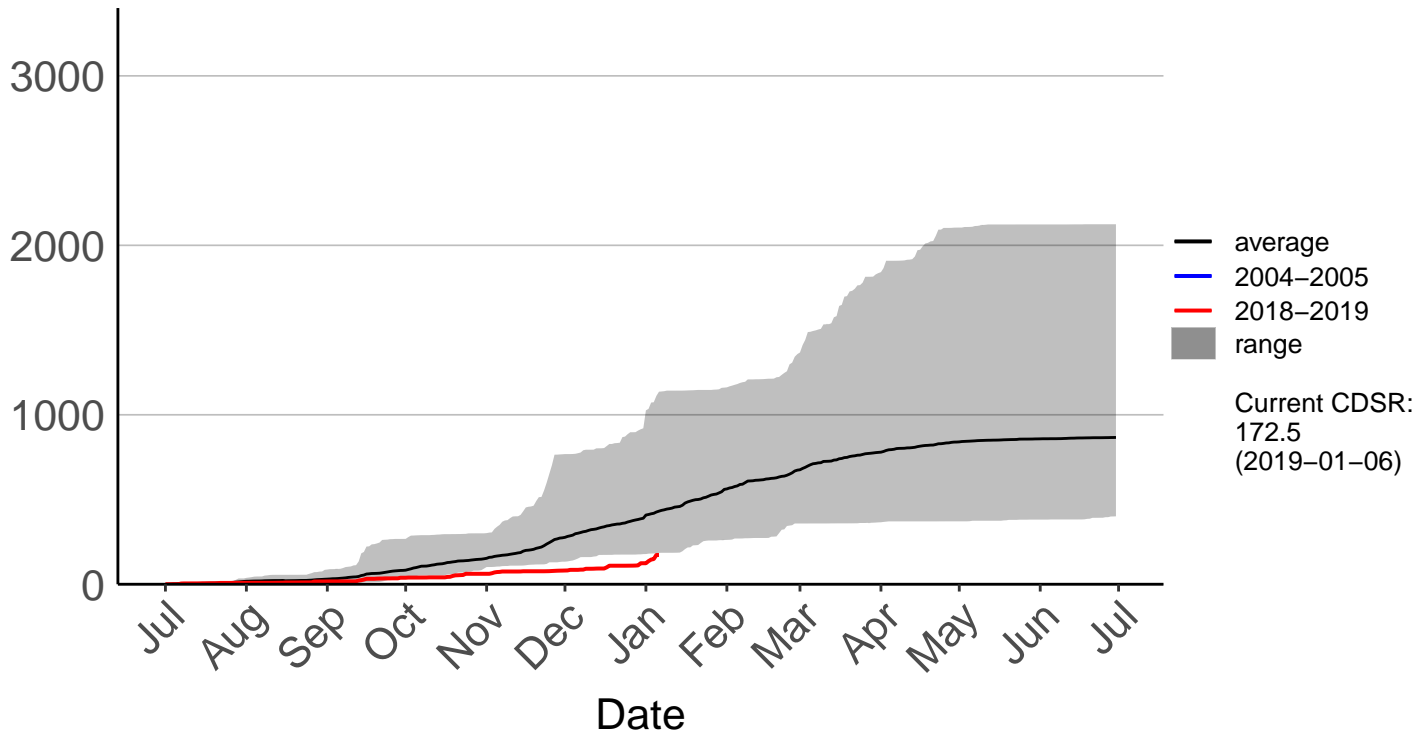

Naseby Forest Raws

Cumulative Fire Severity Rating