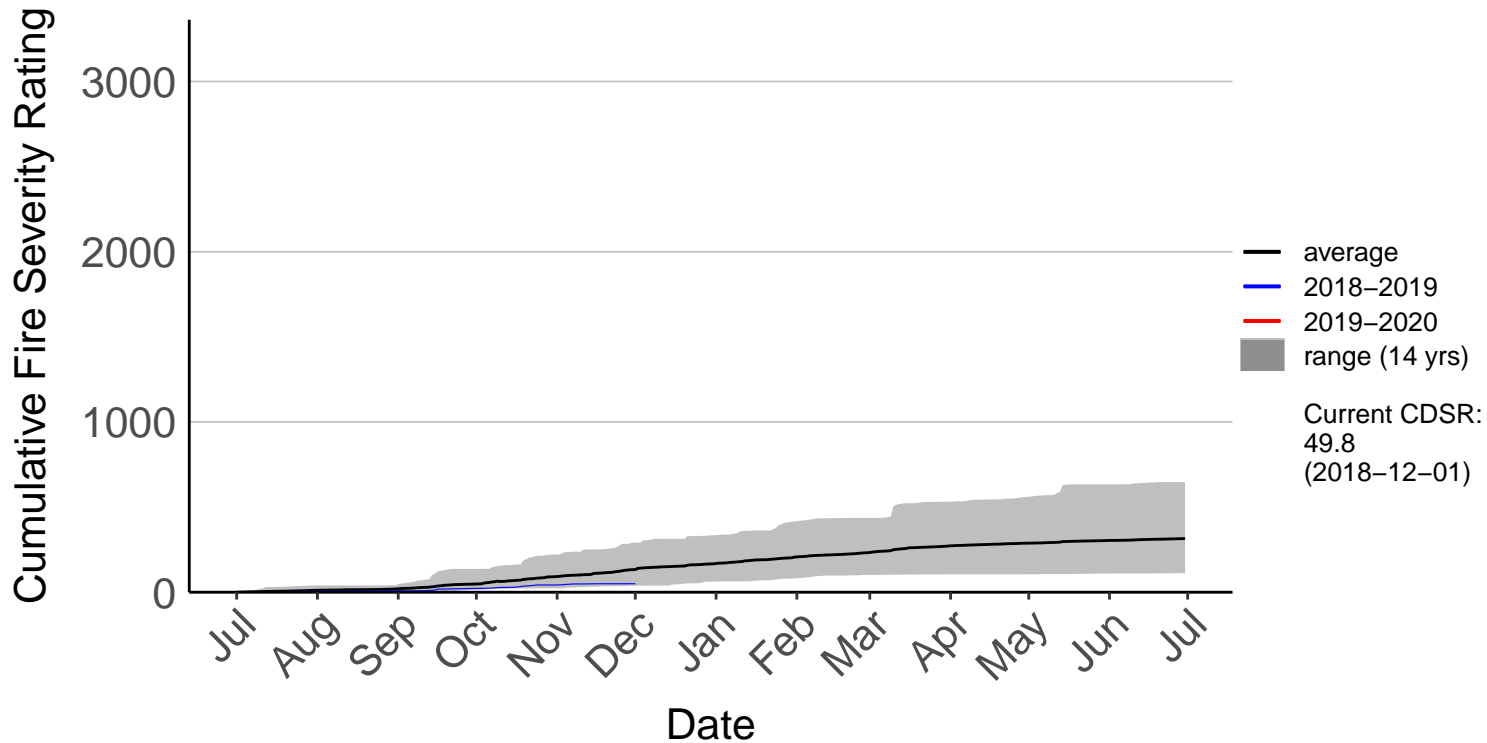

Oamaru Aws (Sep 2005 to Dec 2018) – DISCONTINUED