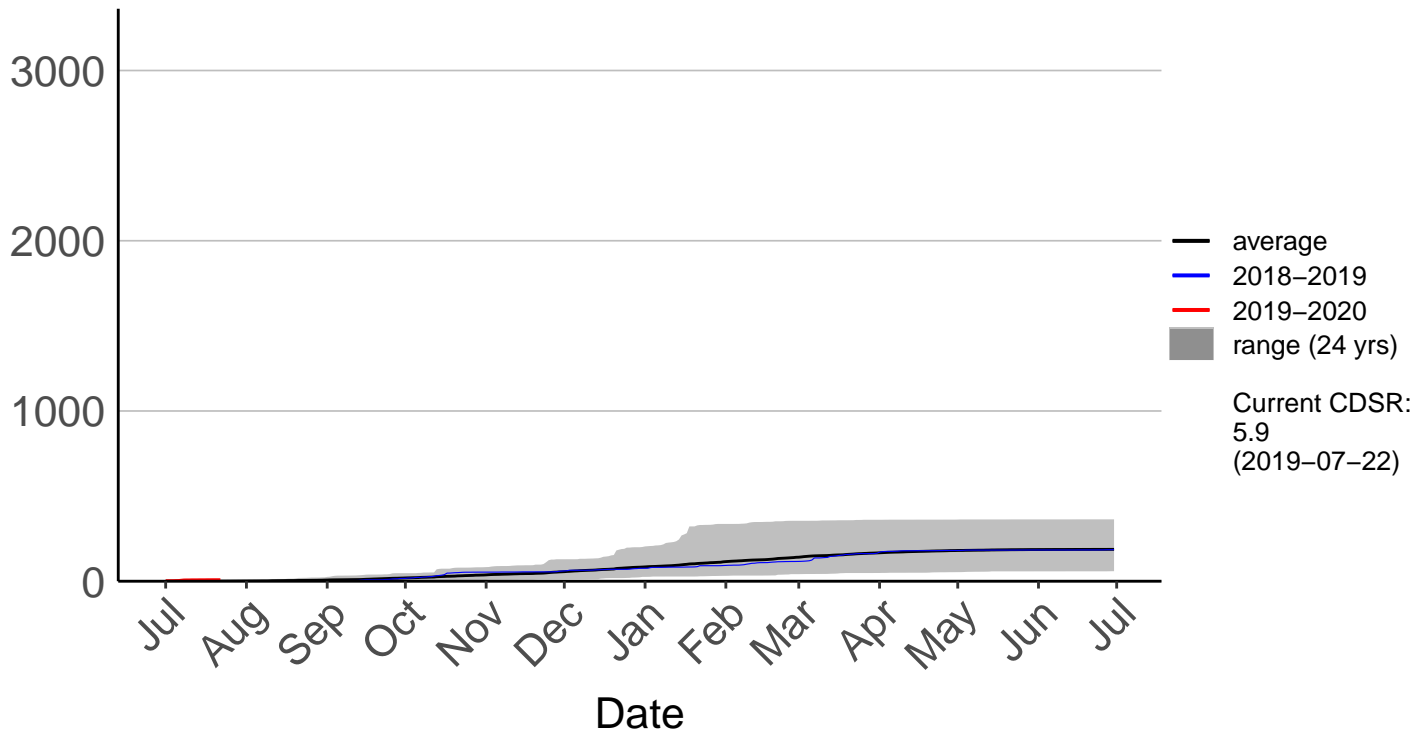

Glenledi Raws (Jul 1996 to Jul 2019)

Cumulative Fire Severity Rating