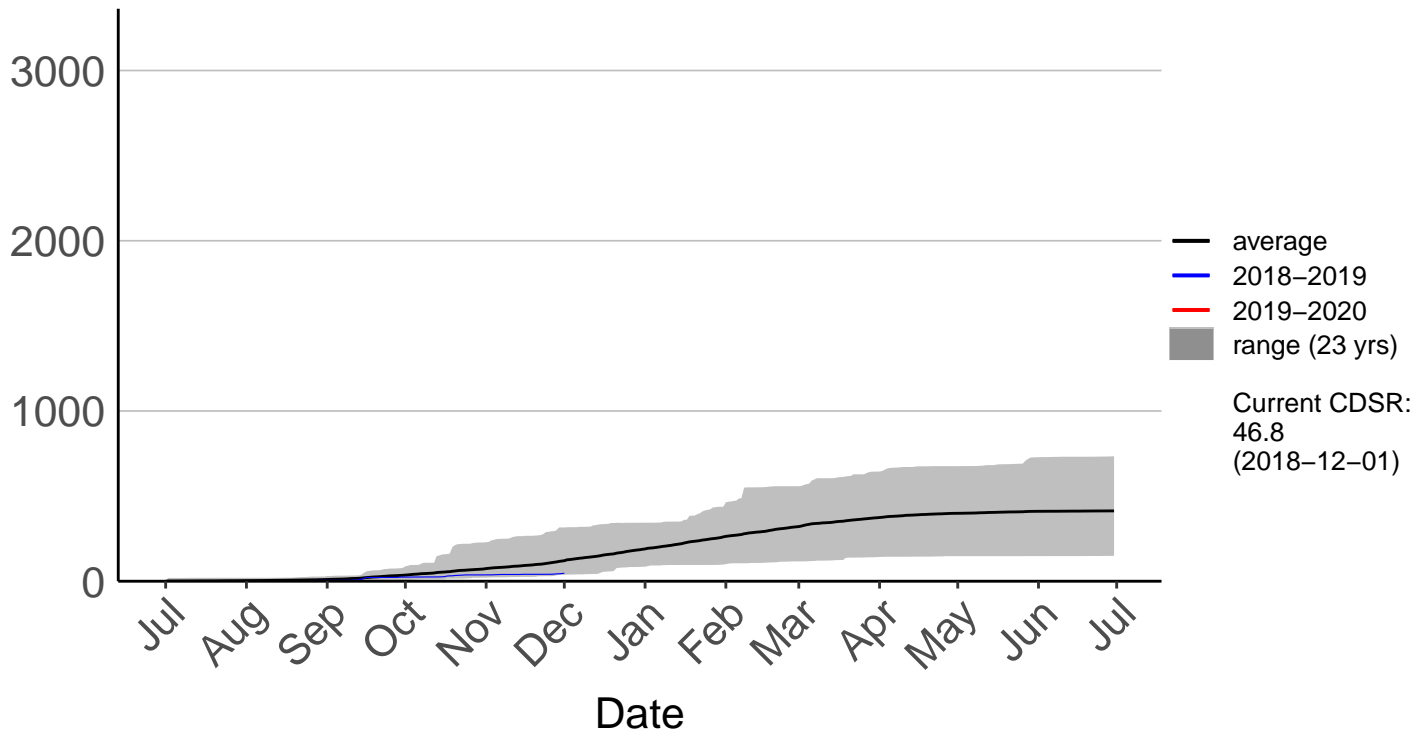

Dunedin Aero SYNOP (Jul 1996 to Dec 2018) – DISCONTINUED

Cumulative Fire Severity Rating