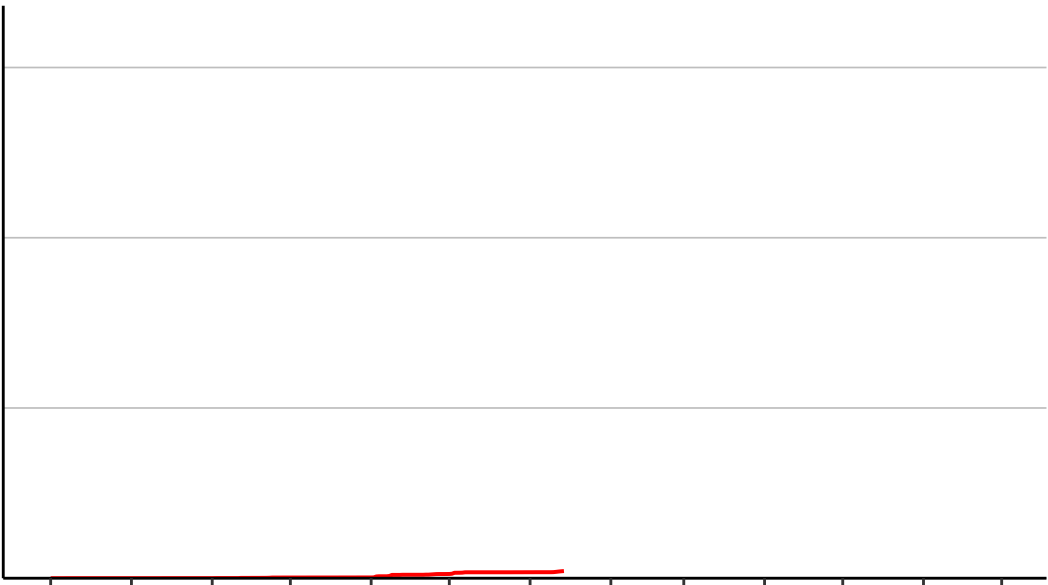

# Toko Mouth Raws (Jun 2019 to Jun 2020)

Cumulative Fire Severity Rating

3000  
2000  
1000  
0

Jul Aug Sep Oct Nov Dec Jan Feb Mar Apr May Jun Jul

Date

- average
  - 2018–2019
  - 2019–2020
  - range (2 yrs)
- Current CDSR:  
42.1  
(2020-01-14)