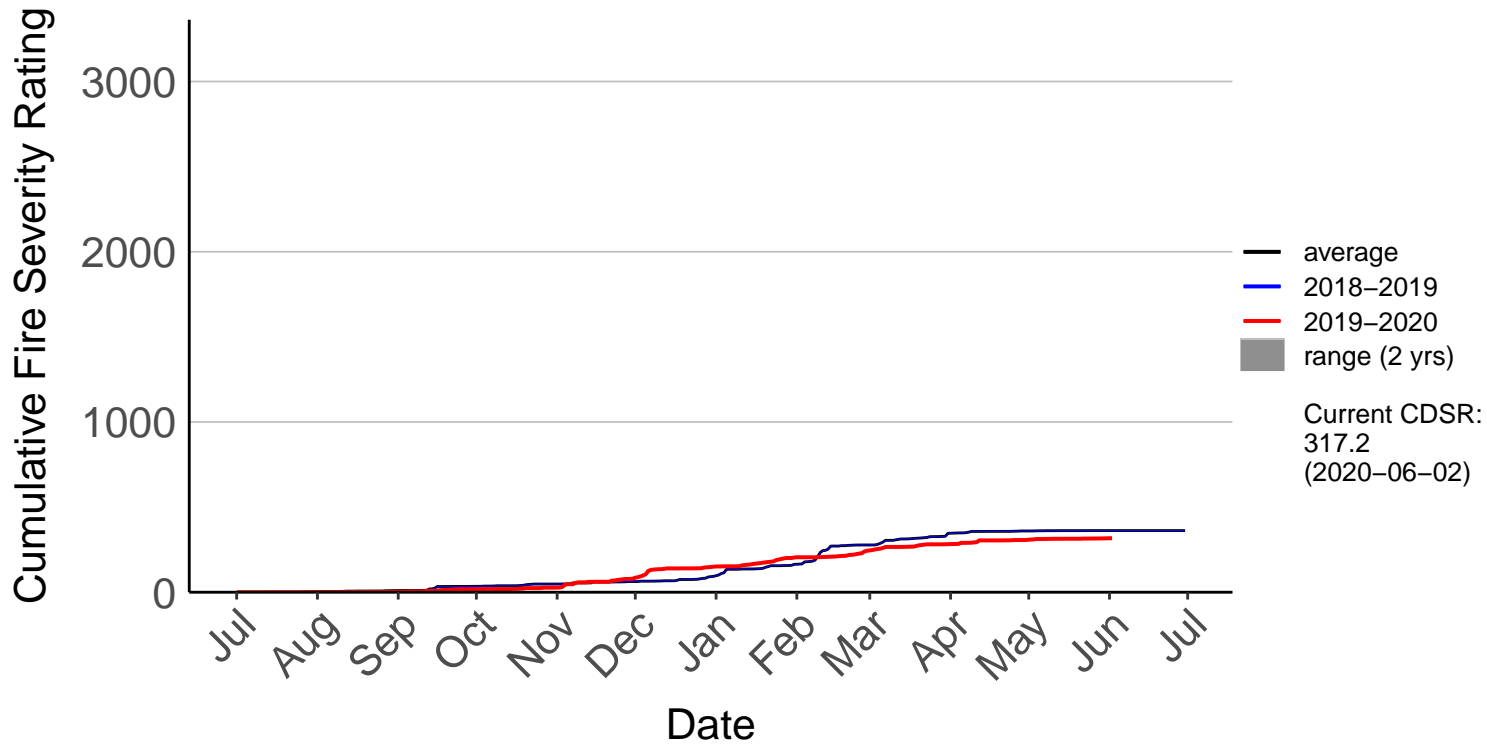

Millers Flat Raws (Jul 2018 to Jun 2020)