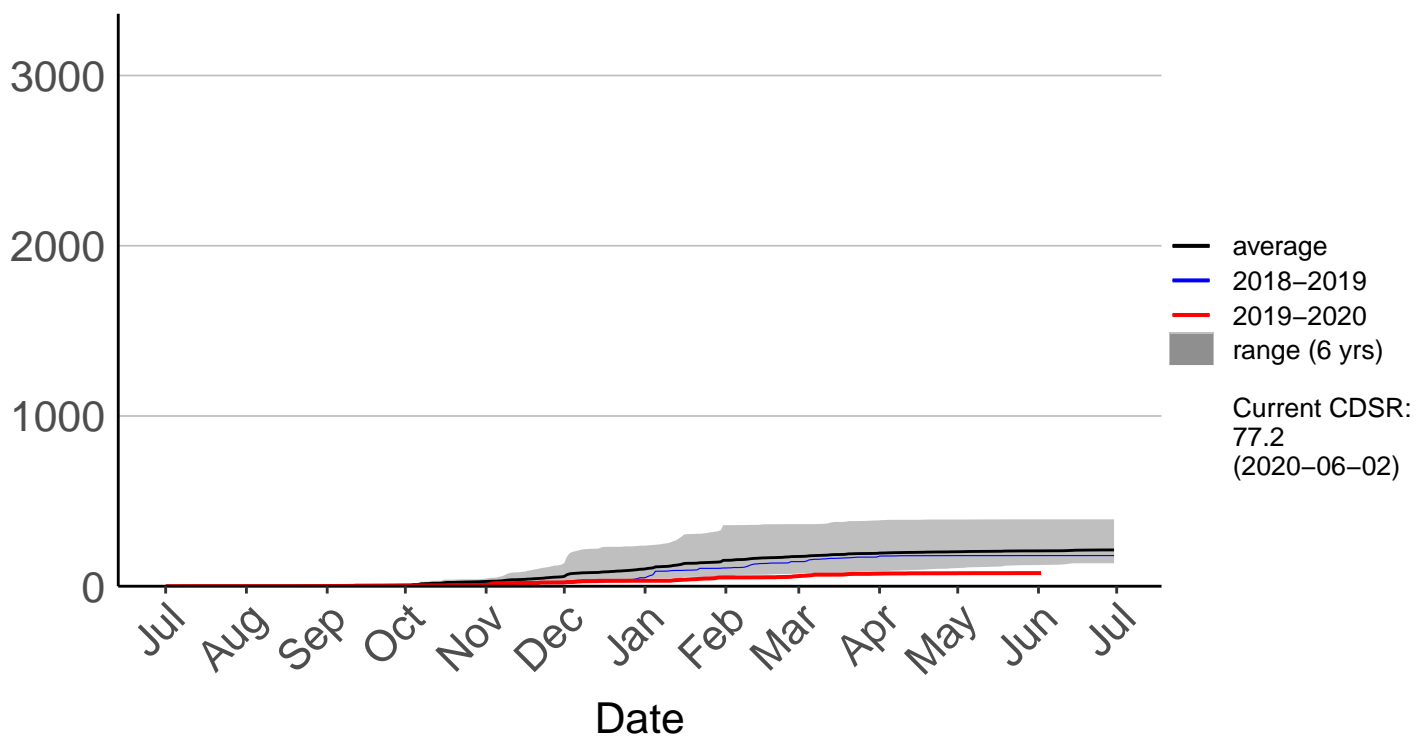

Waipahi Raws (Dec 2014 to Jun 2020)

Cumulative Fire Severity Rating