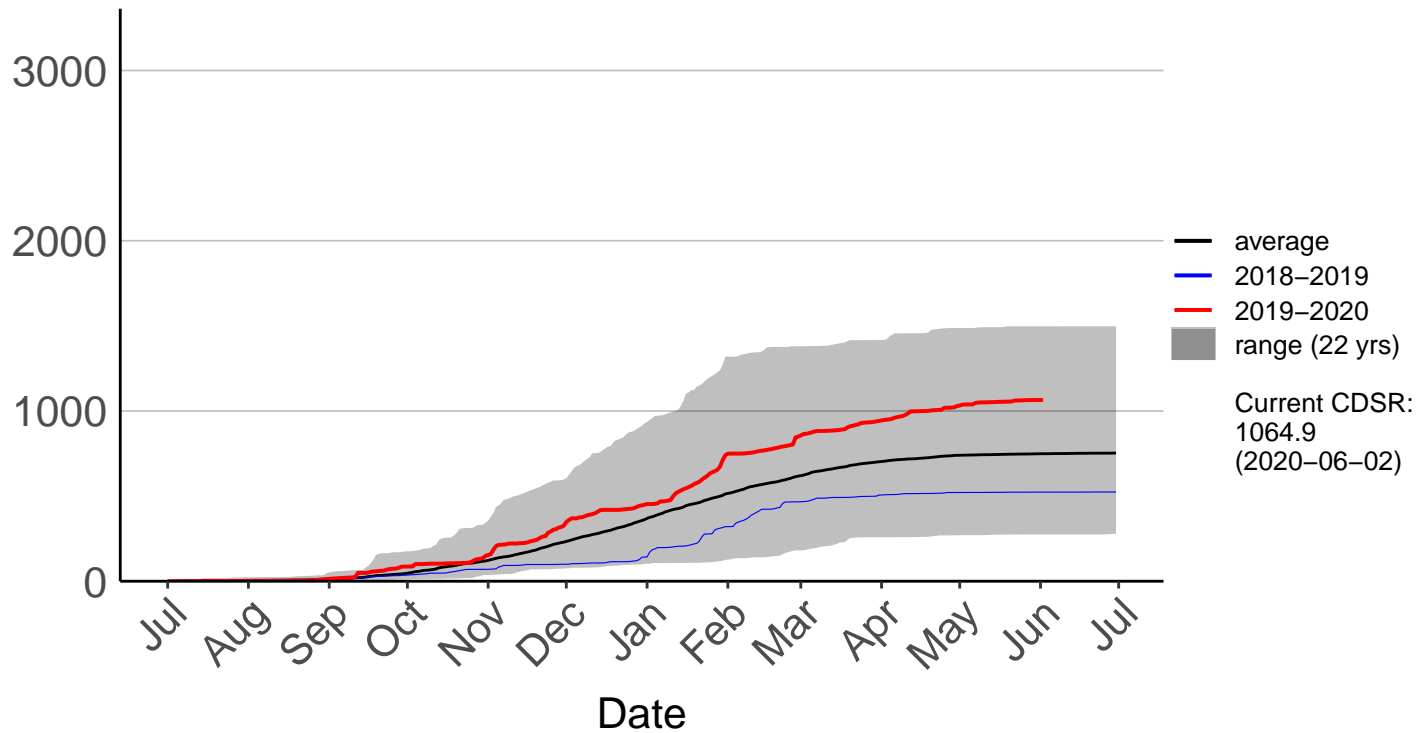

Clyde 2 Ews (Mar 1999 to Jun 2020)

Cumulative Fire Severity Rating