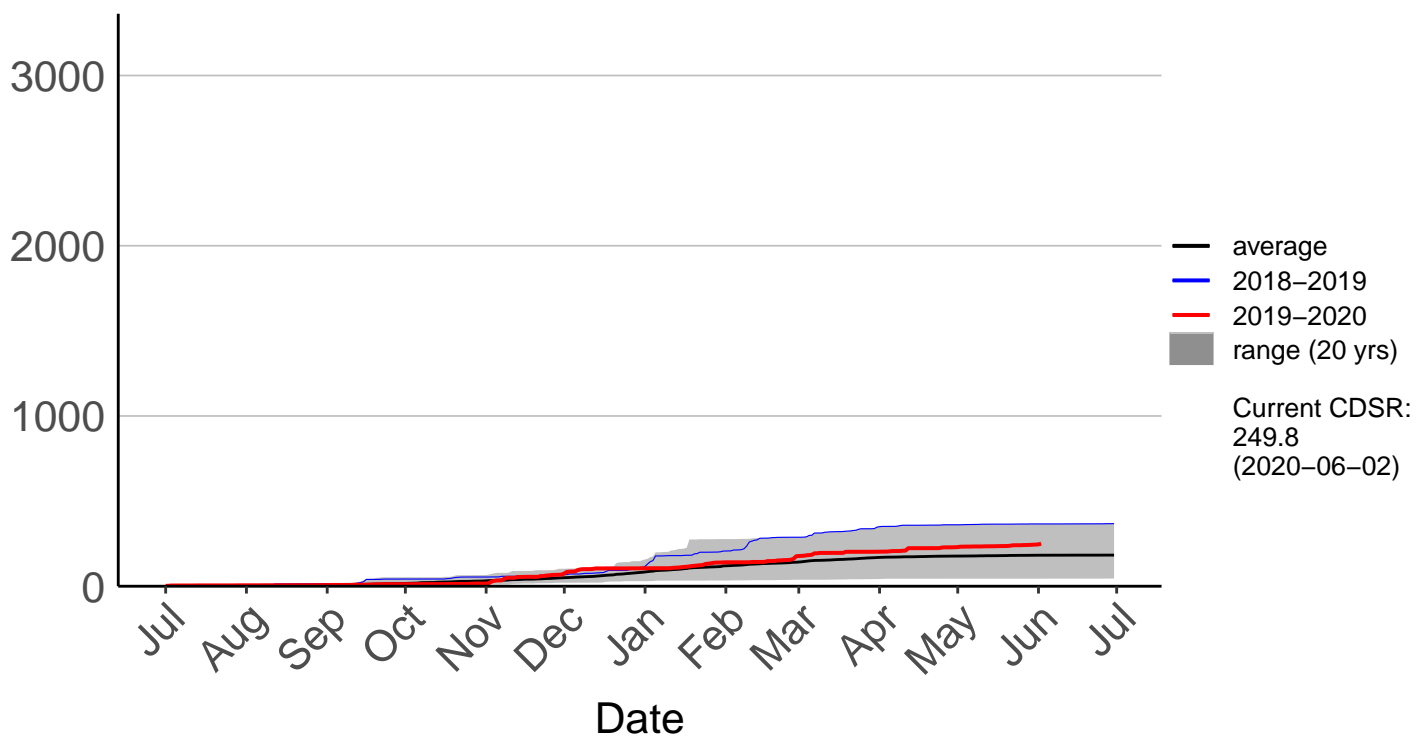

Glendhu Raws (Aug 2000 to Jun 2020)

Cumulative Fire Severity Rating