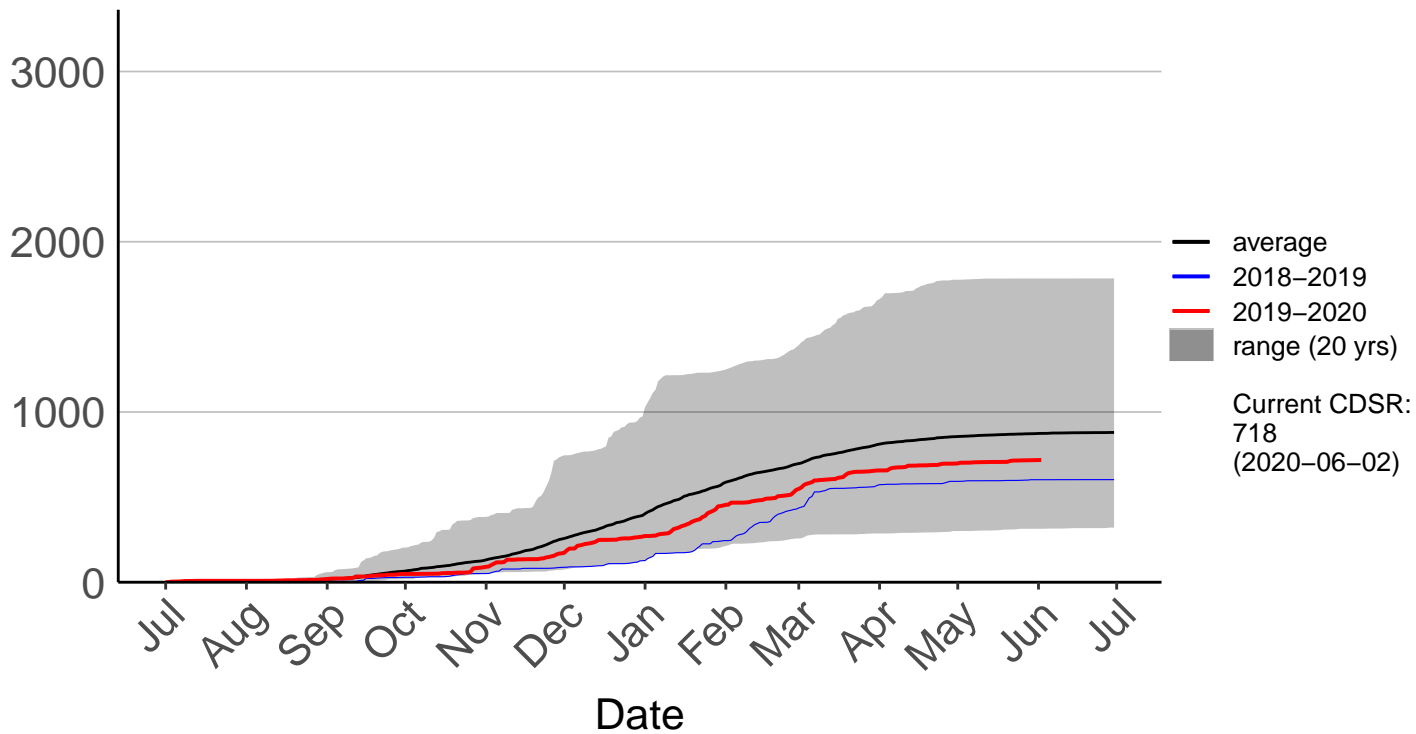

Ranfurly Ews (Nov 2000 to Jun 2020)

Cumulative Fire Severity Rating