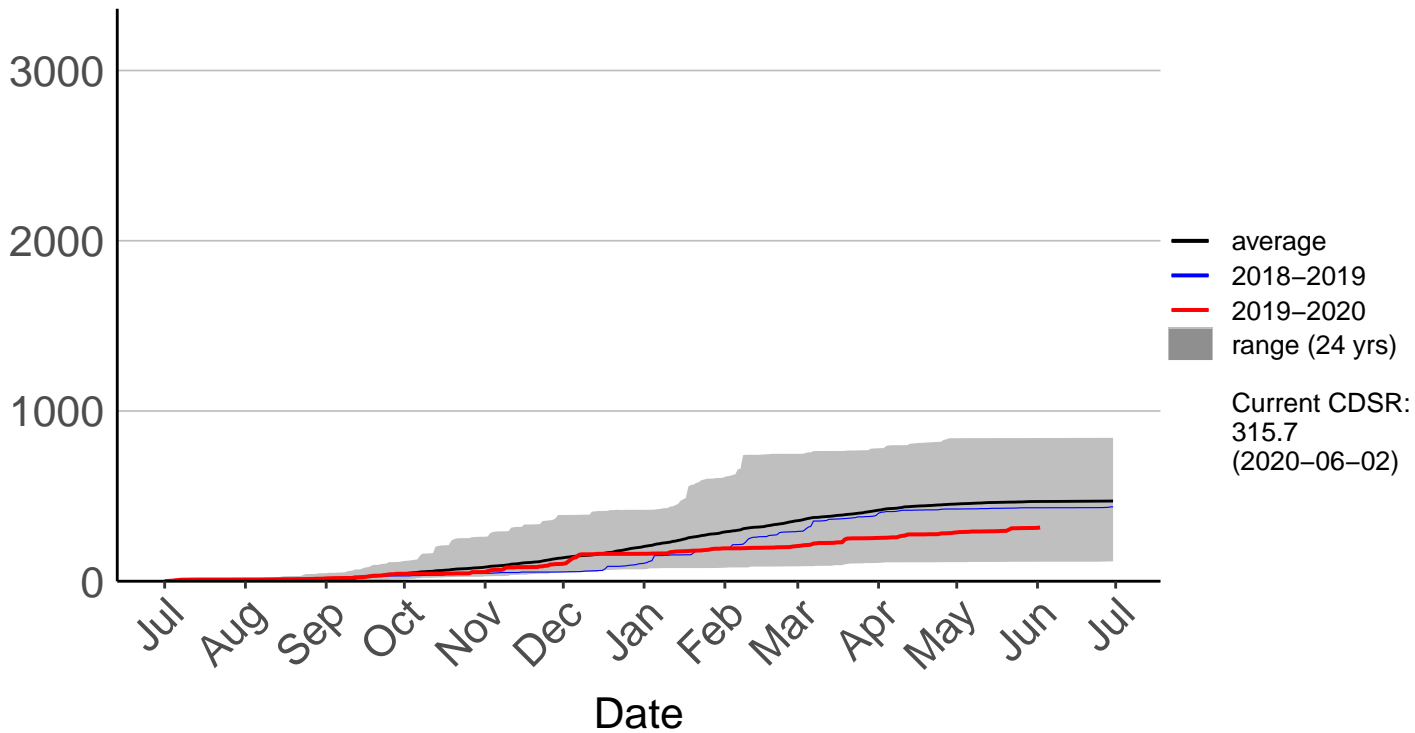

Traquair Raws (Jul 1996 to Jun 2020)

Cumulative Fire Severity Rating