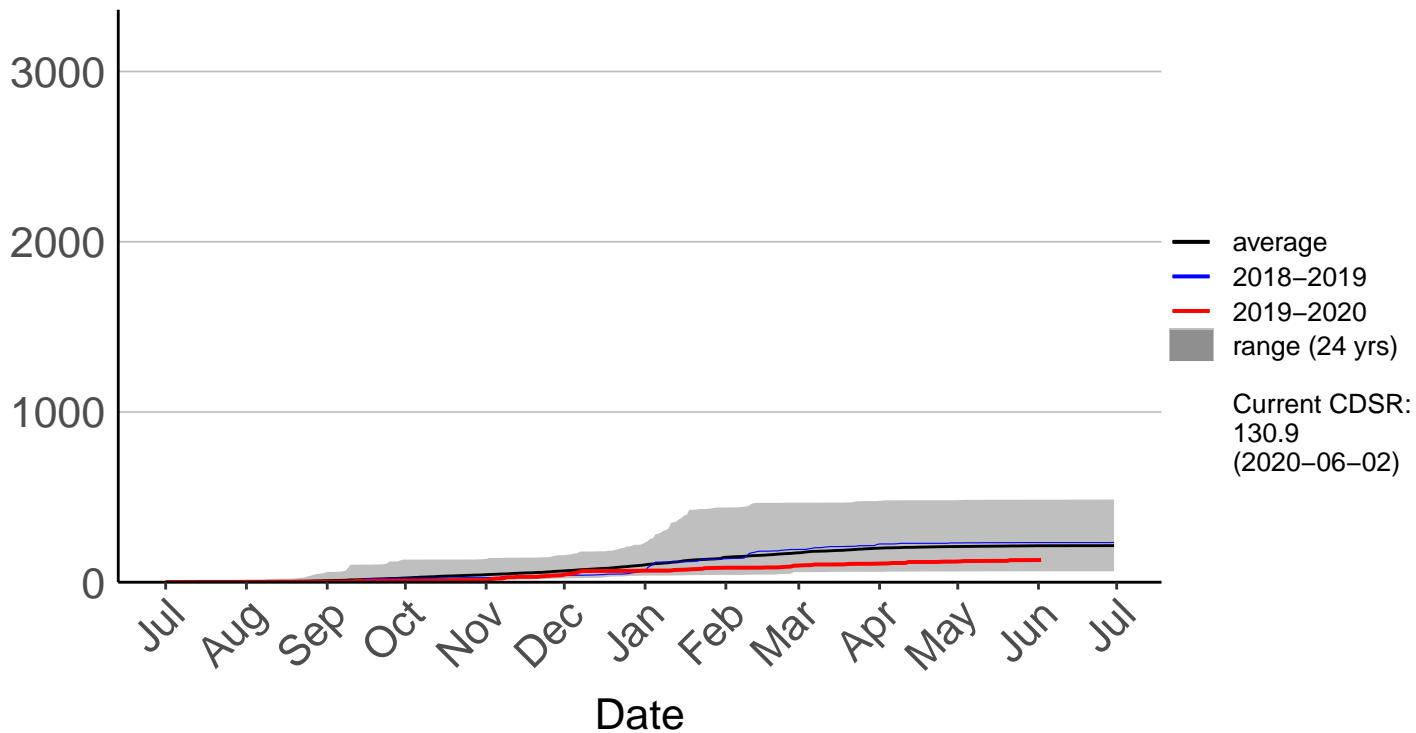

Tapanui Raws (Jul 1996 to Jun 2020)

Cumulative Fire Severity Rating