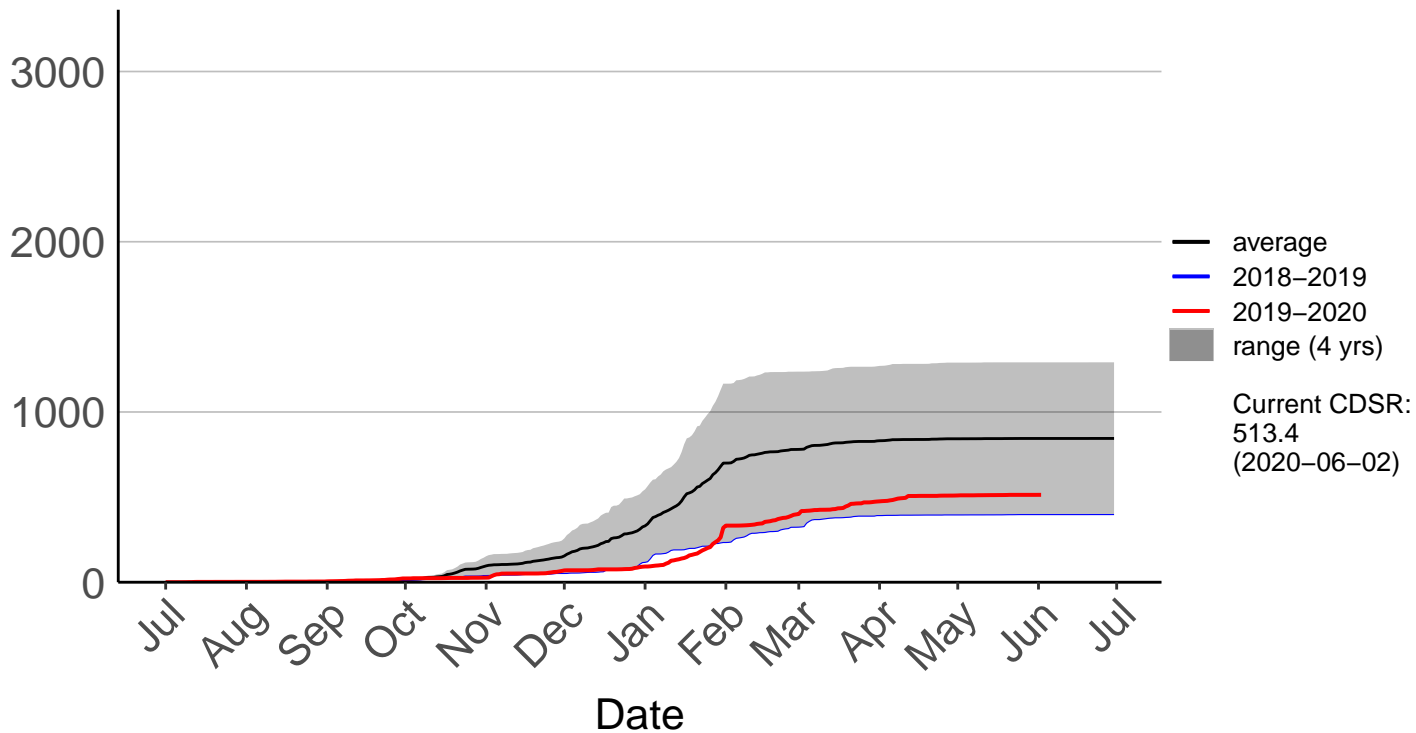

Queenstown Aero Raws (May 2017 to Jun 2020)

Cumulative Fire Severity Rating