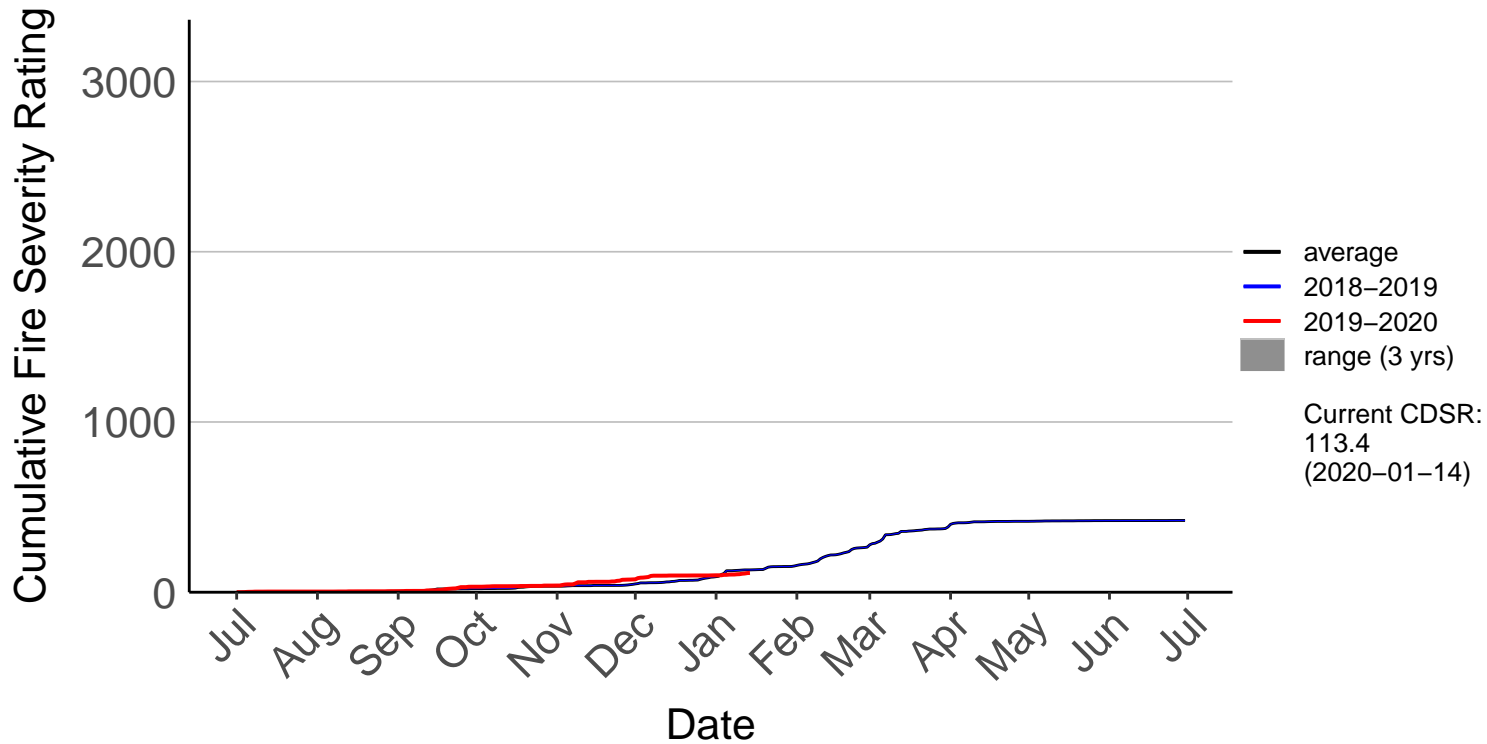

Dunedin Raws (Feb 2018 to Jun 2020)