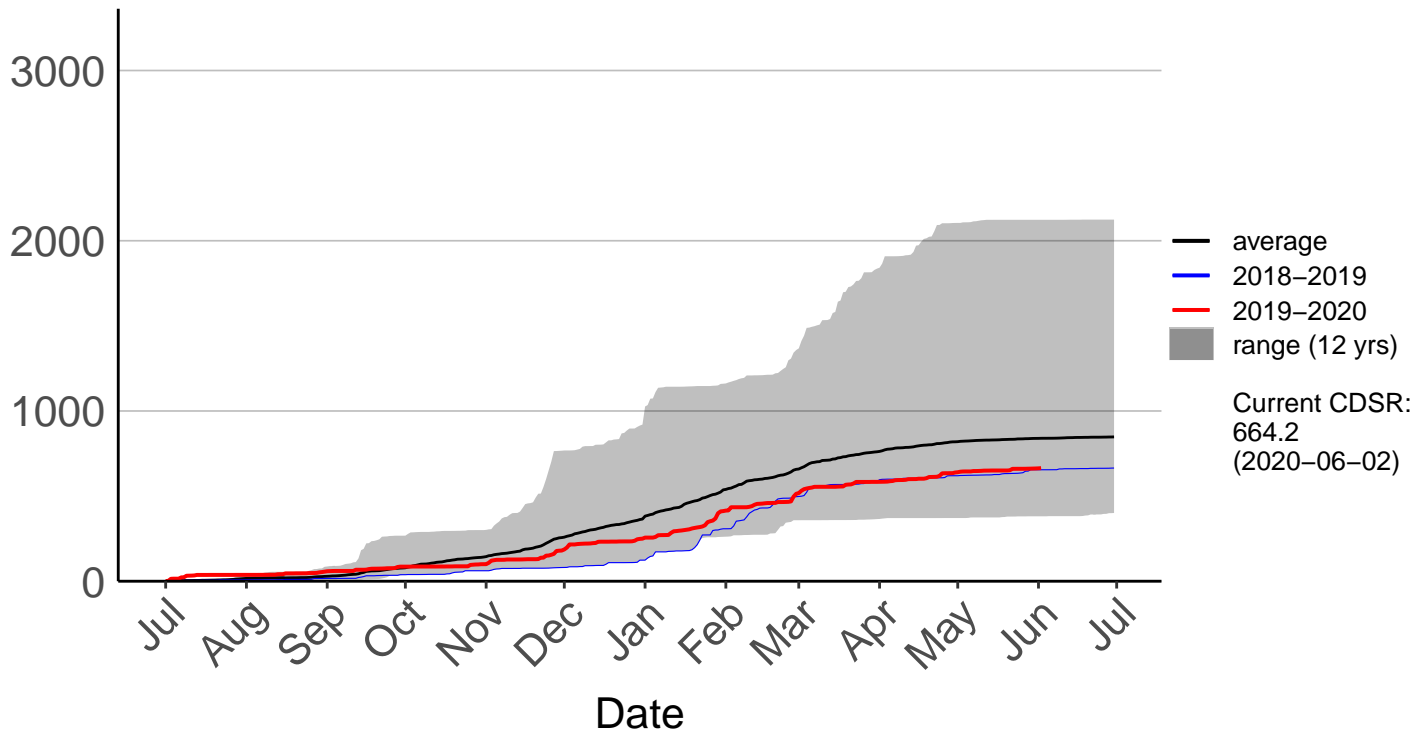

Naseby Forest Raws (Aug 2008 to Jun 2020)

Cumulative Fire Severity Rating