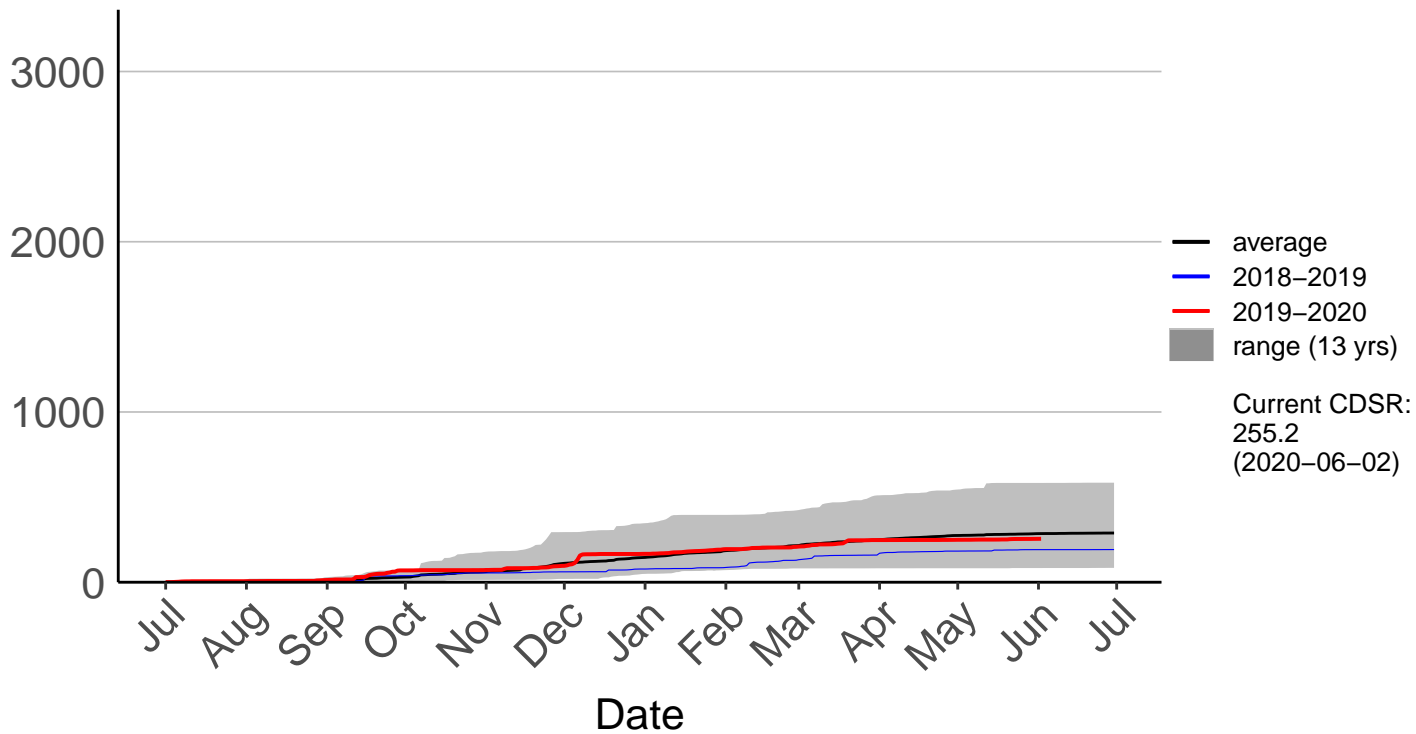

# Buckland's Raws (Jul 2007 to Jun 2020)

Cumulative Fire Severity Rating