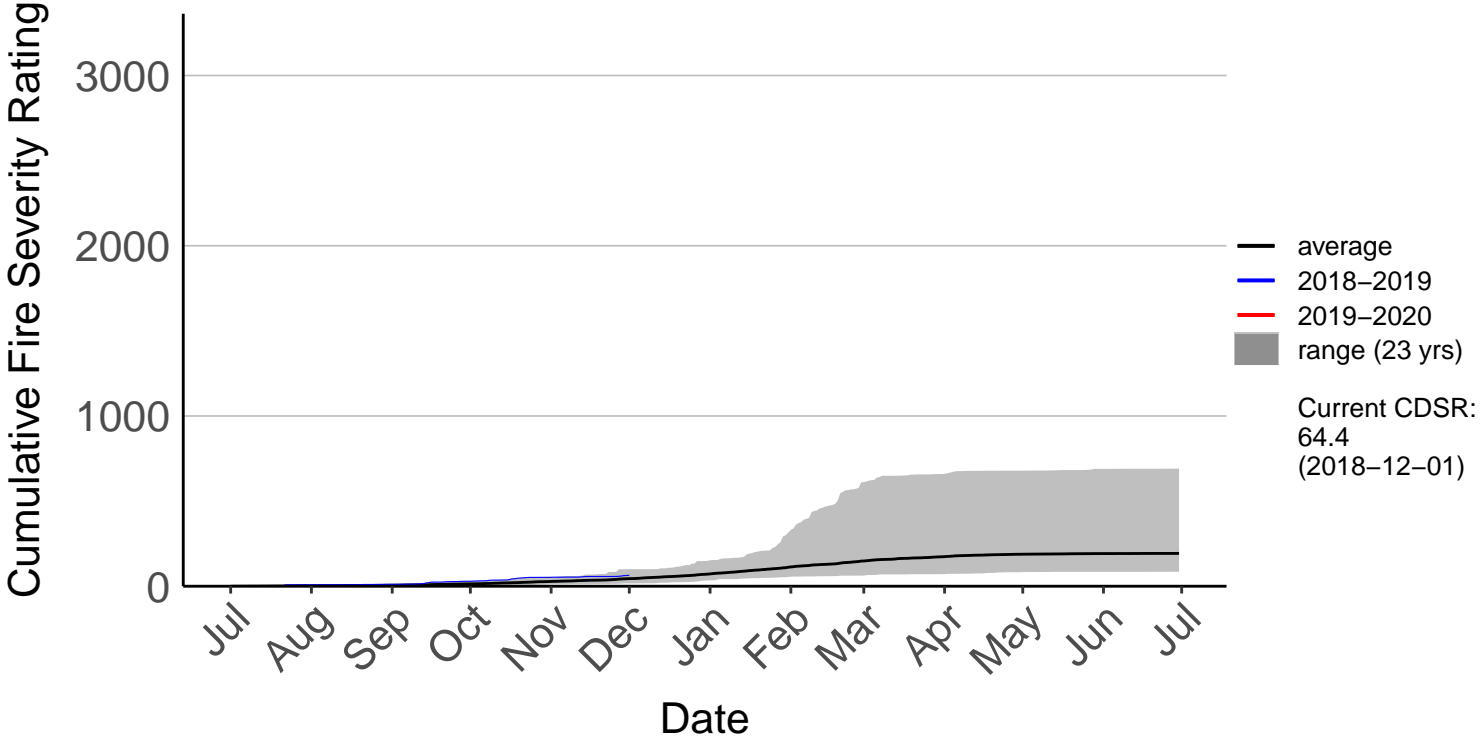

Nugget Point Aws (Jul 1996 to Dec 2018) – DISCONTINUED