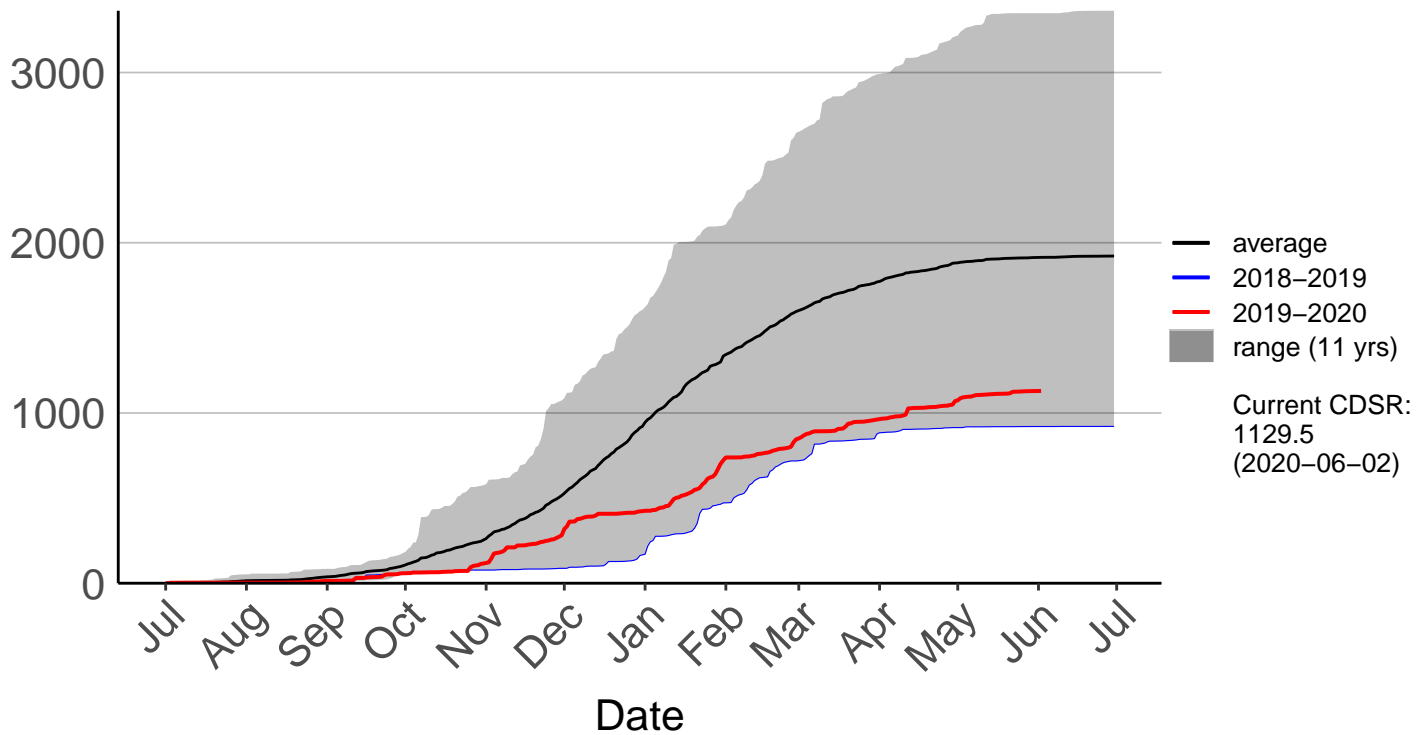

Butchers Dam Raws (Dec 2009 to Jun 2020)

Cumulative Fire Severity Rating