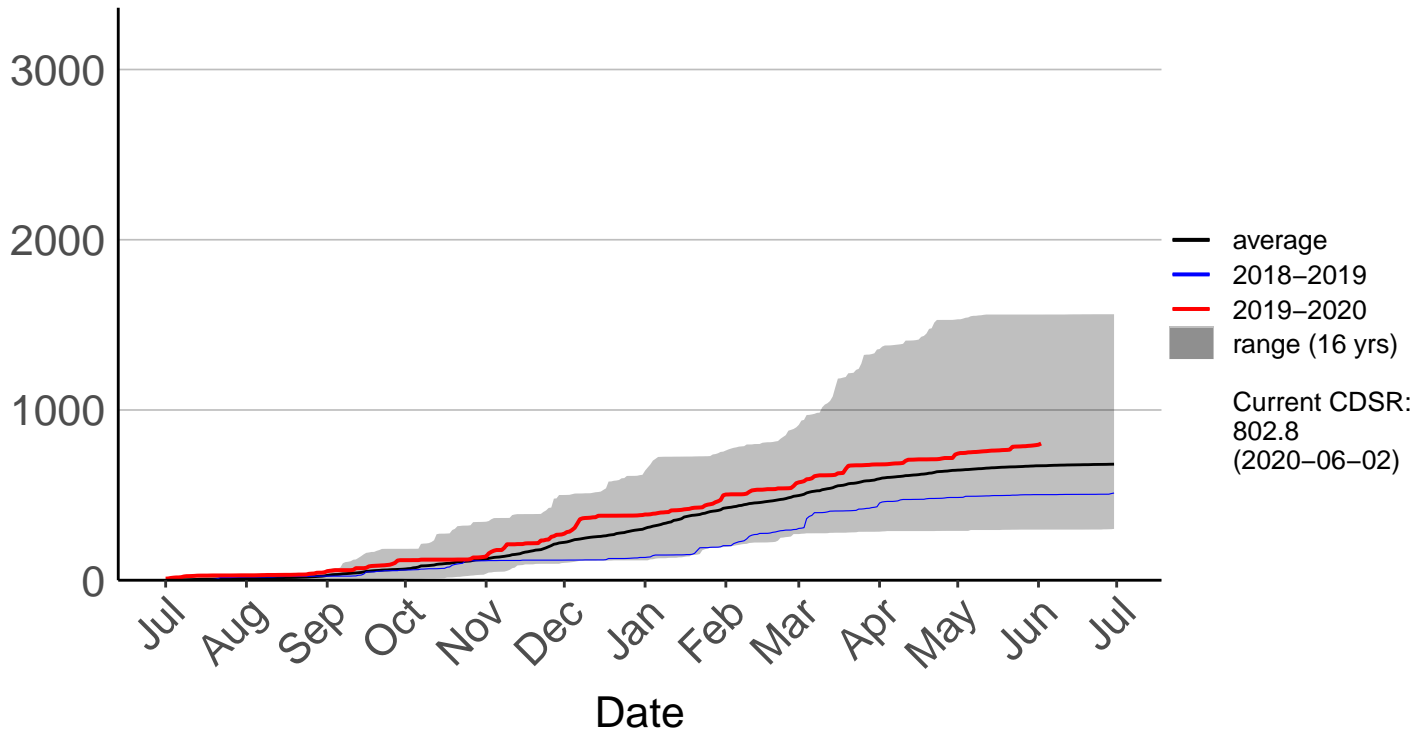

Macrae's Raws (Jul 2004 to Jun 2020)

Cumulative Fire Severity Rating