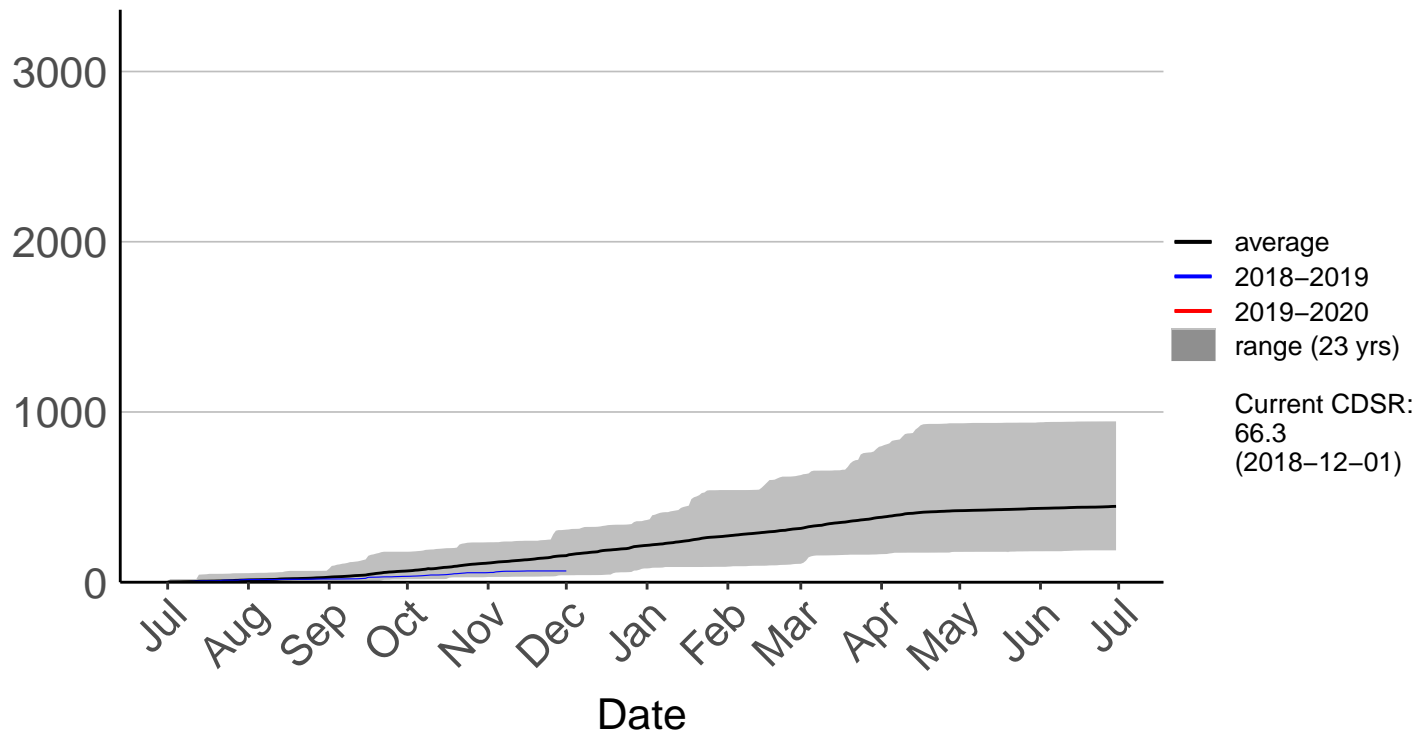

Oamaru Airport Aws (Jul 1996 to Dec 2018) – DISCONTINUED

Cumulative Fire Severity Rating