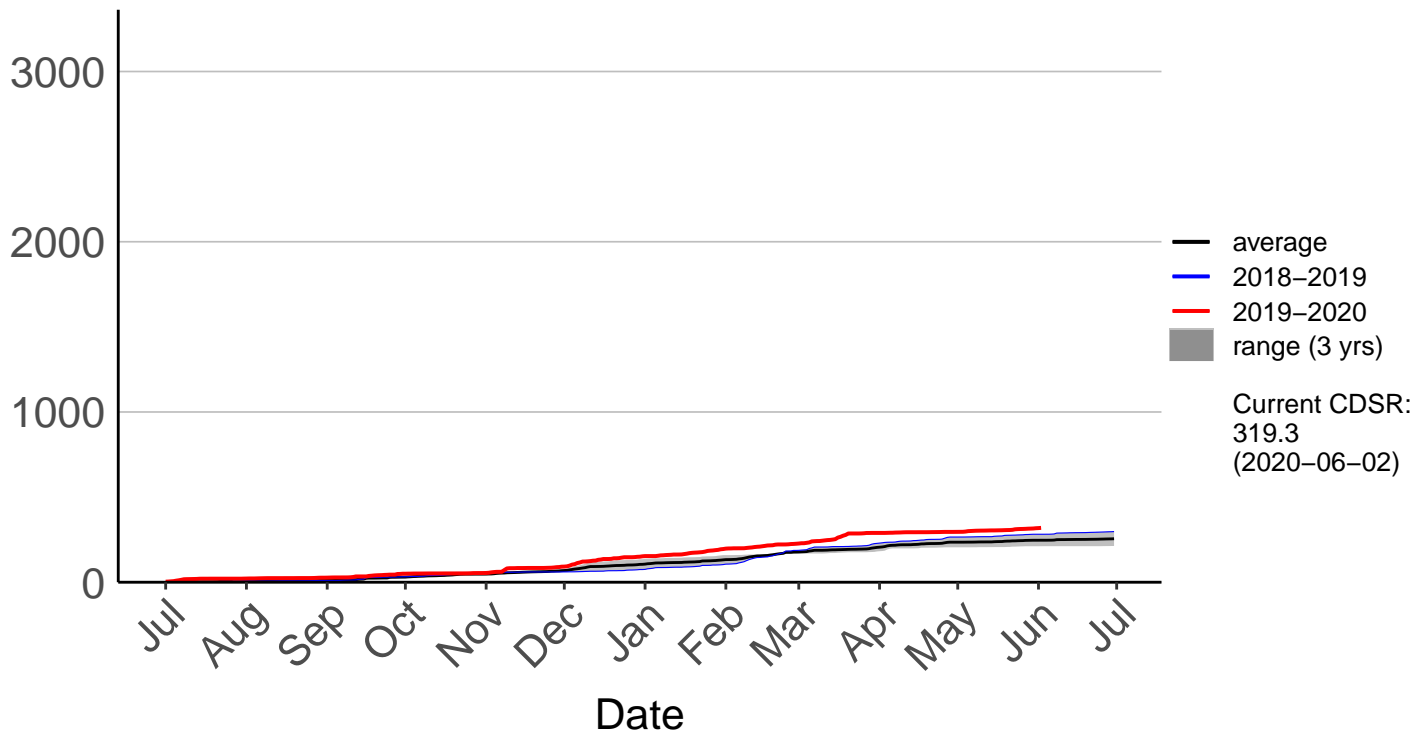

Oamaru North Raws (Jul 2017 to Jun 2020)

Cumulative Fire Severity Rating