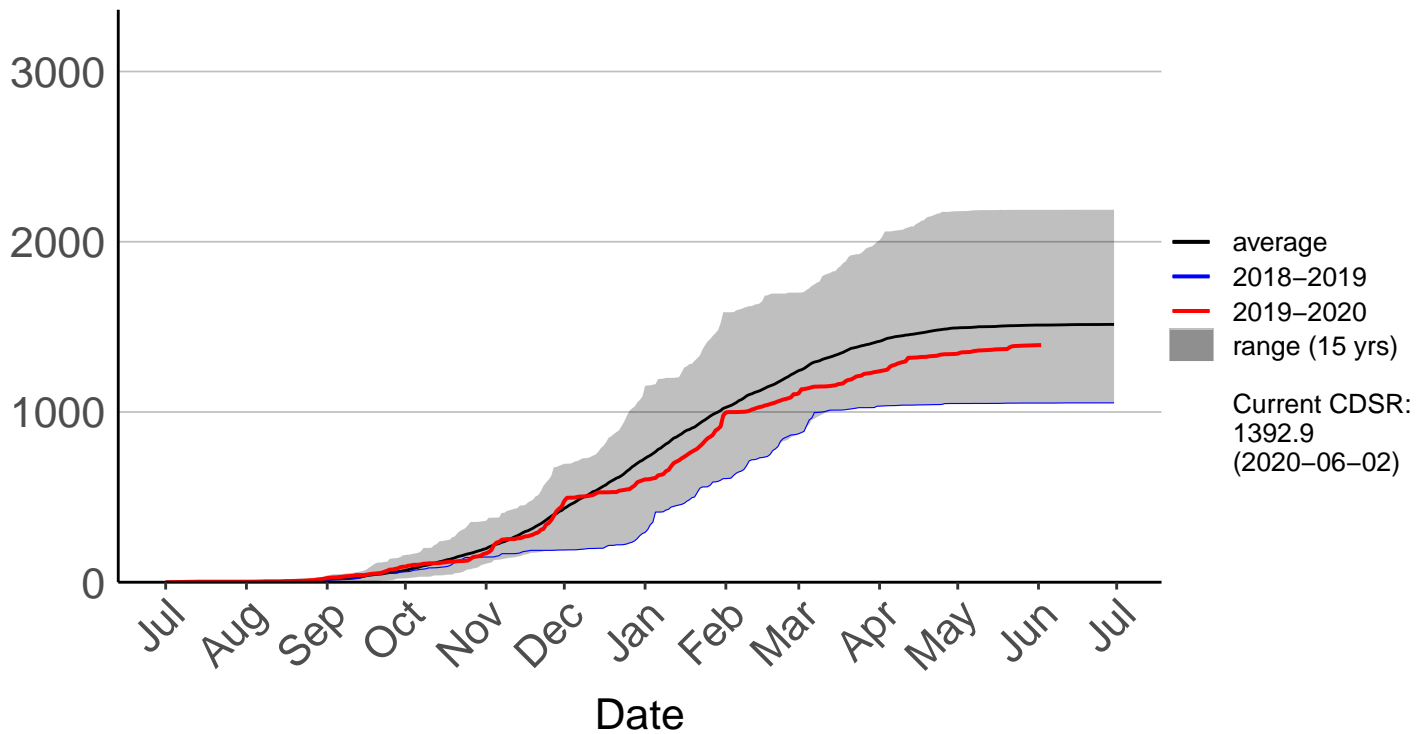

Cromwell Ews (Apr 2006 to Jun 2020)

Cumulative Fire Severity Rating