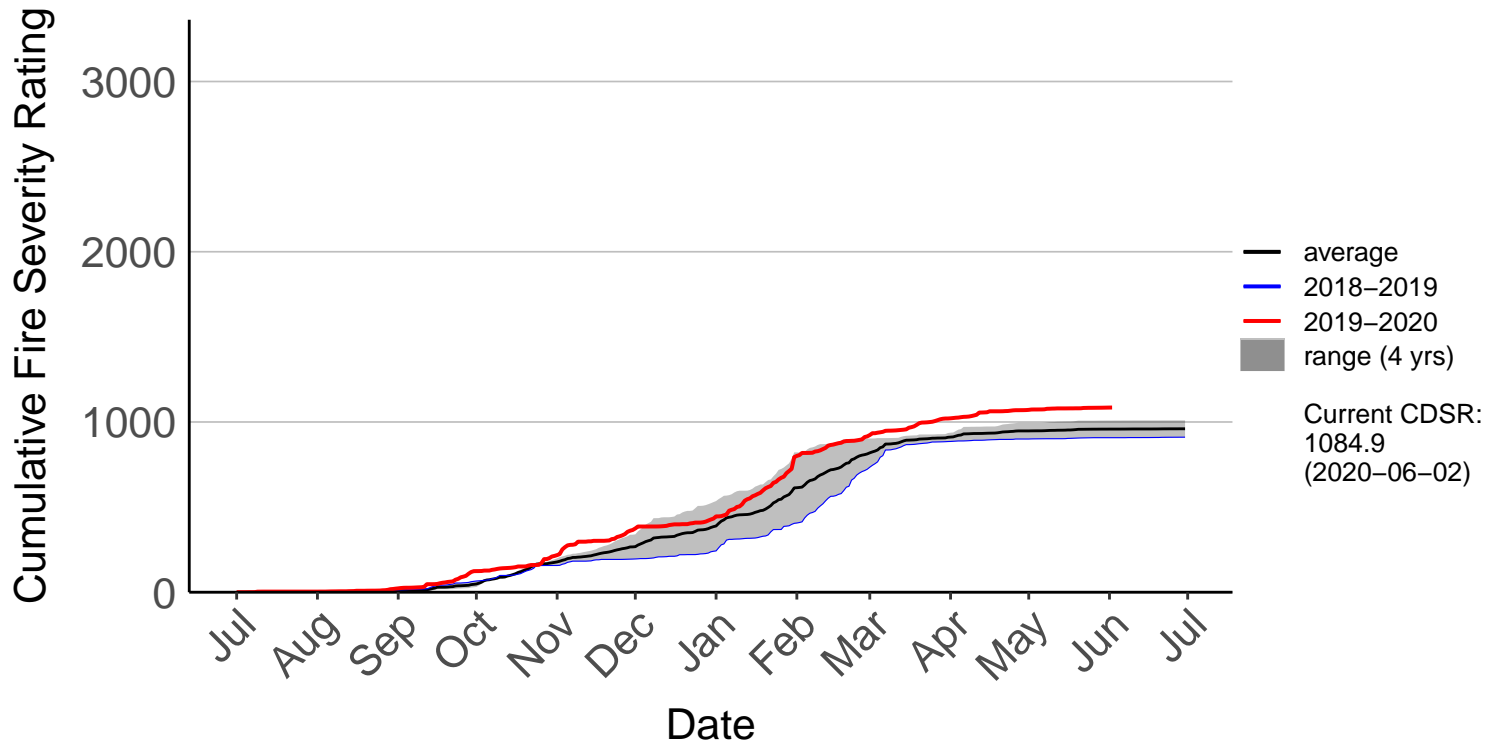

Otematata Raws (Dec 2016 to Jun 2020)