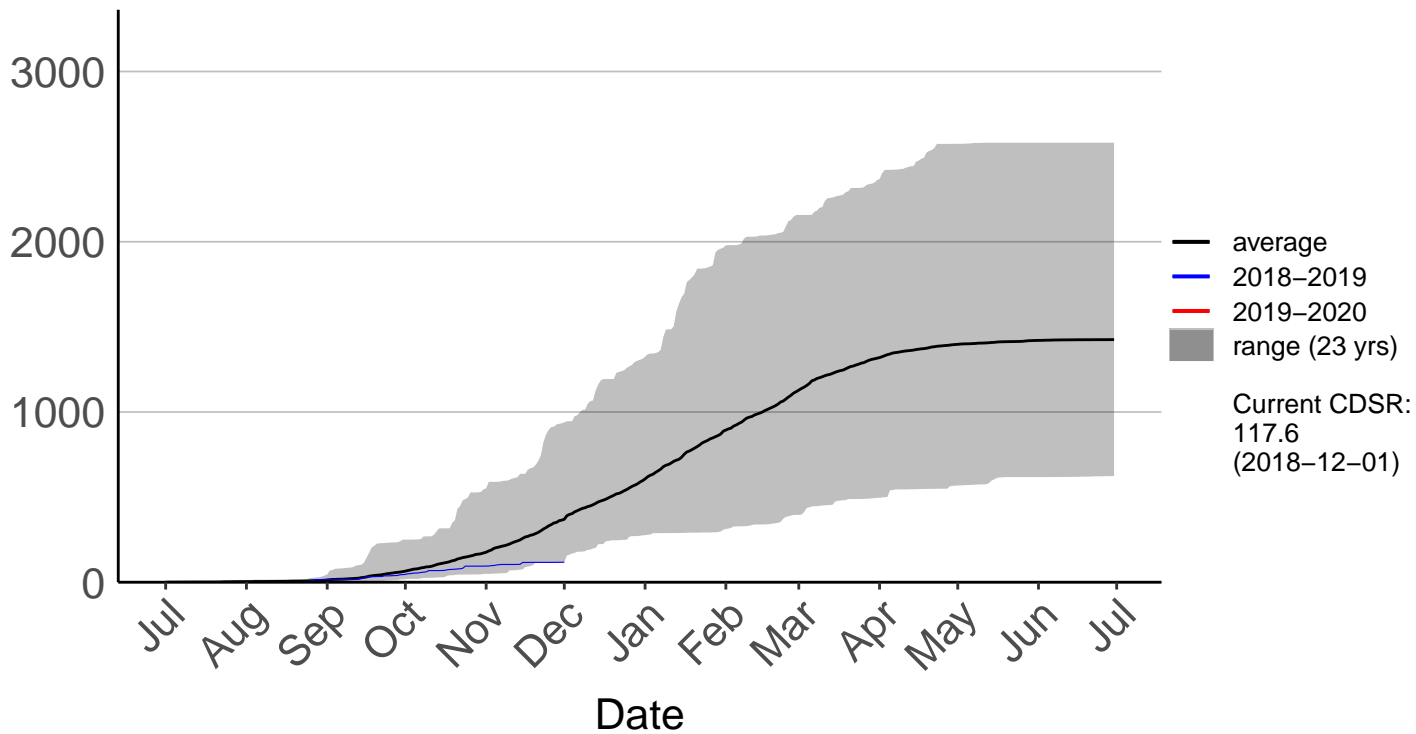

Tara Hills Aws (Jul 1996 to Dec 2018) – DISCONTINUED

Cumulative Fire Severity Rating