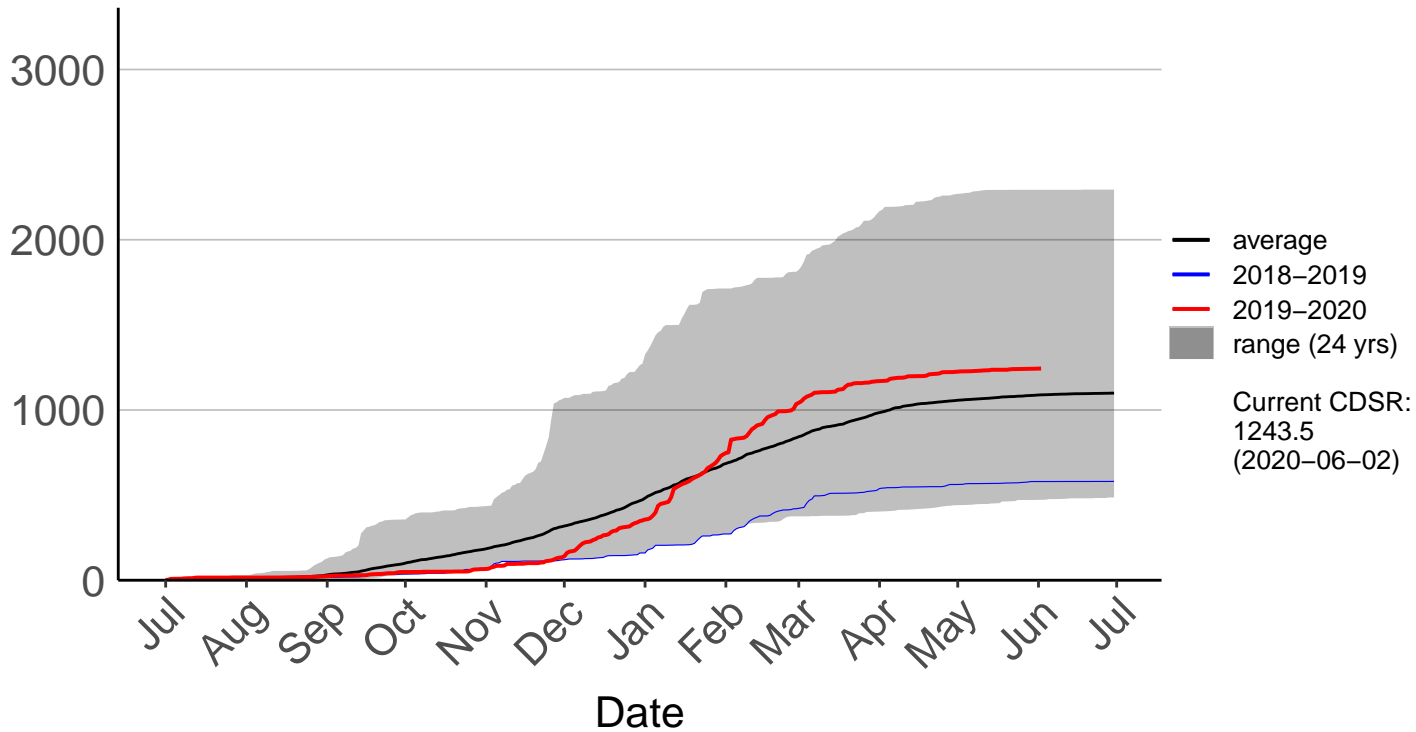

Dansey Pass Raws (Jul 1996 to Jun 2020)

Cumulative Fire Severity Rating