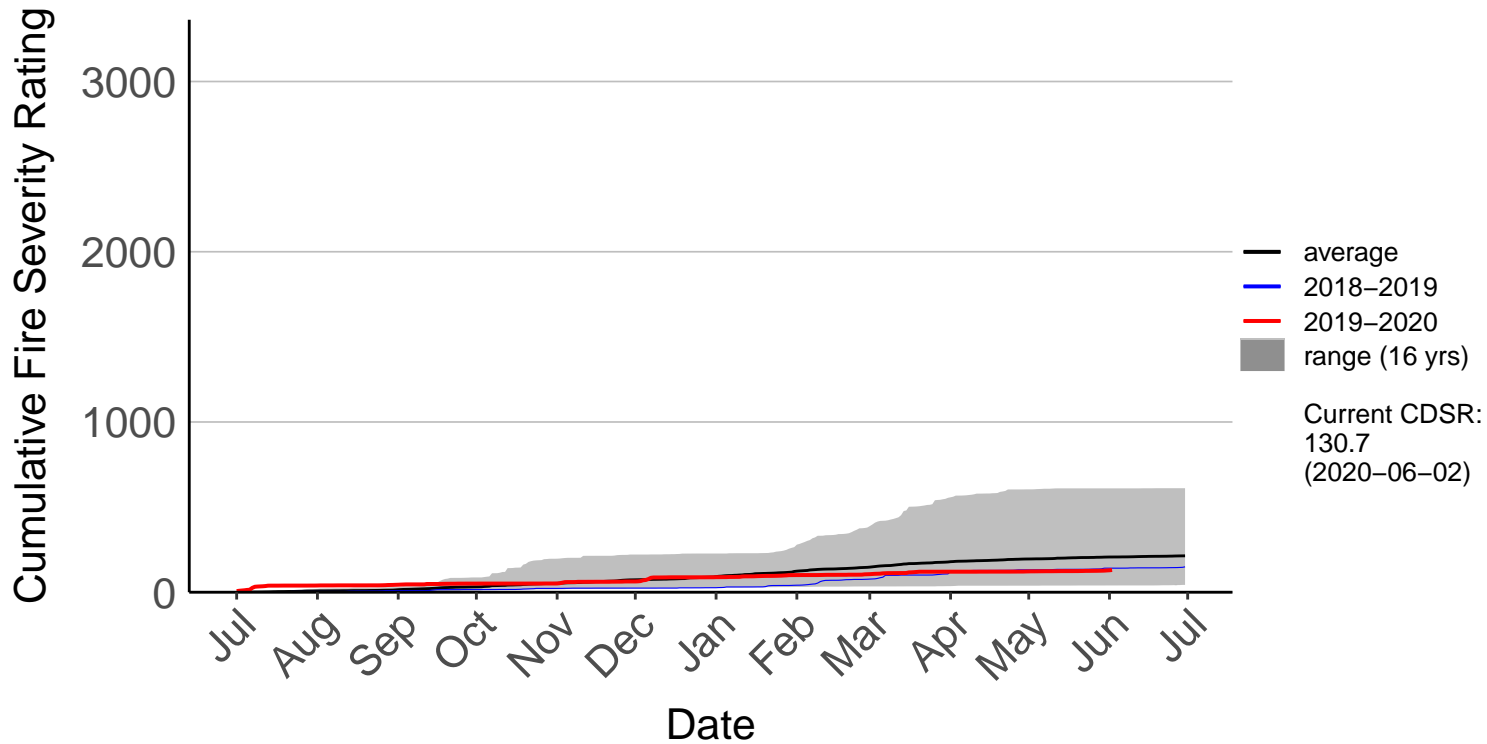

Herbert Raws (Apr 2005 to Jun 2020)