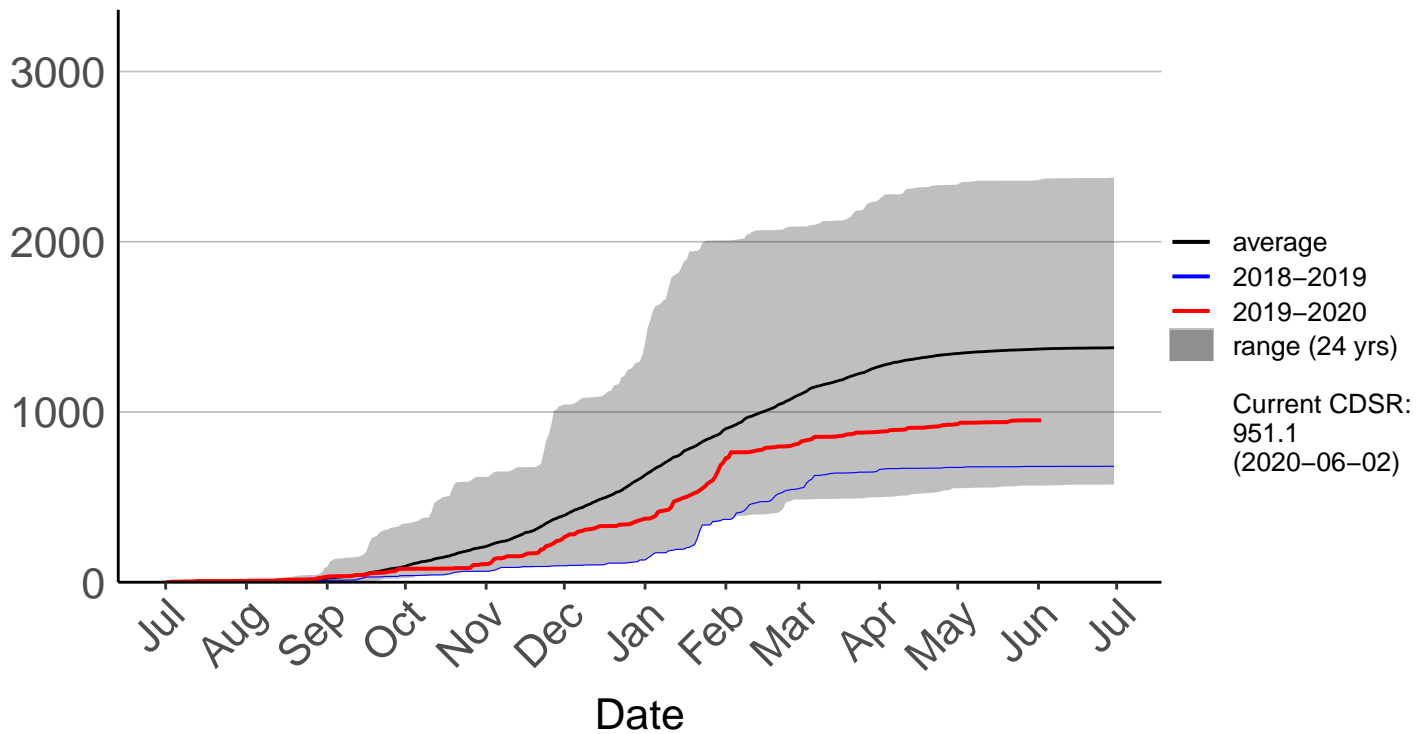

Lauder Ews (Jul 1996 to Jun 2020)

Cumulative Fire Severity Rating