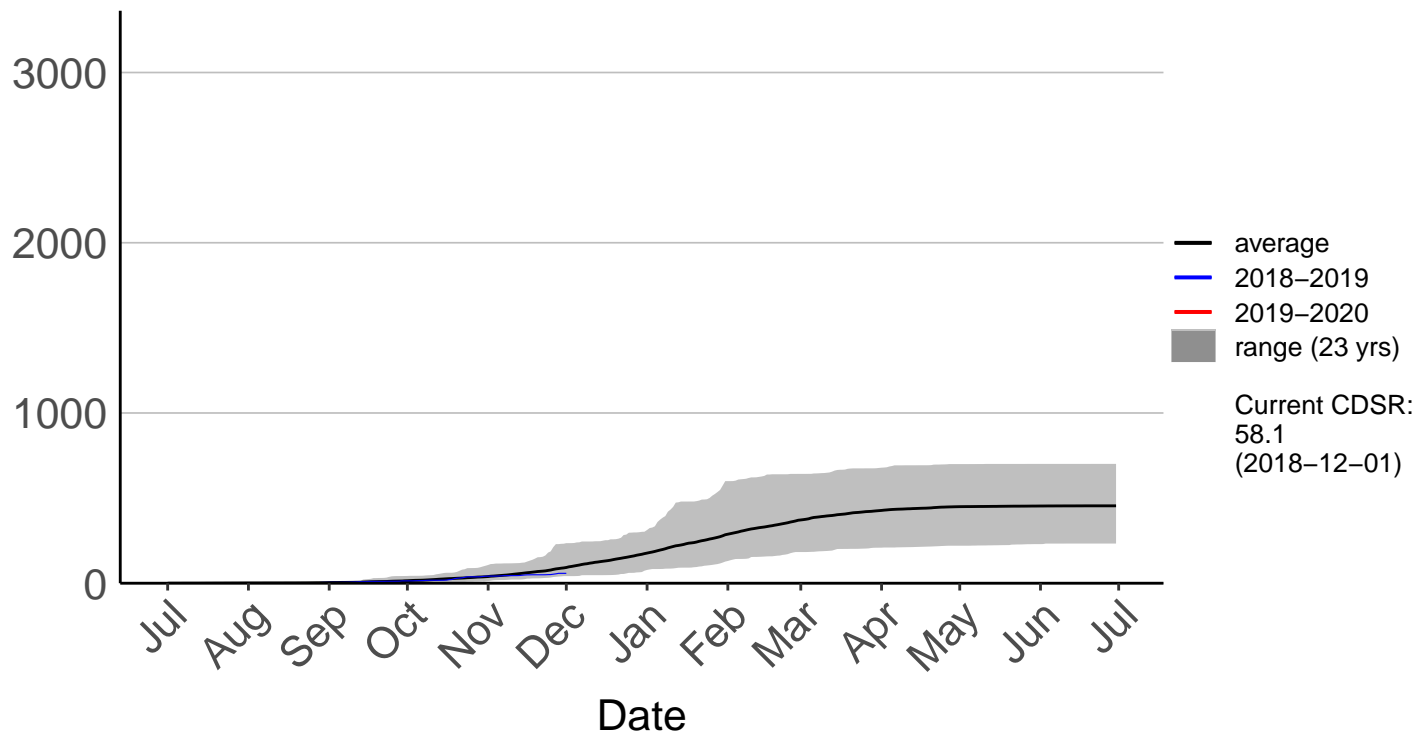

Queenstown Aero SYNOP (Jul 1996 to Dec 2018) – DISCON

Cumulative Fire Severity Rating