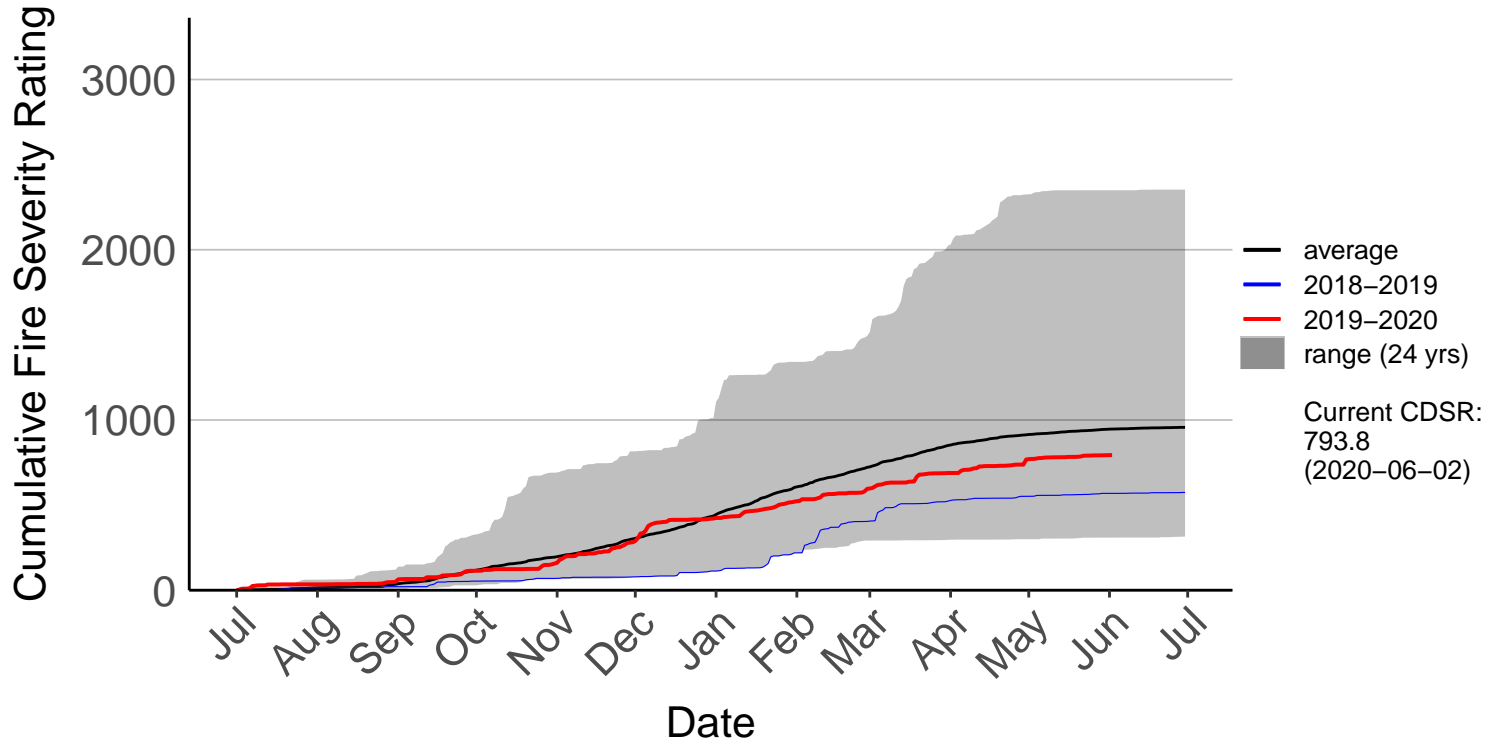

# Rock And Pillar Raws (Jul 1996 to Jun 2020)