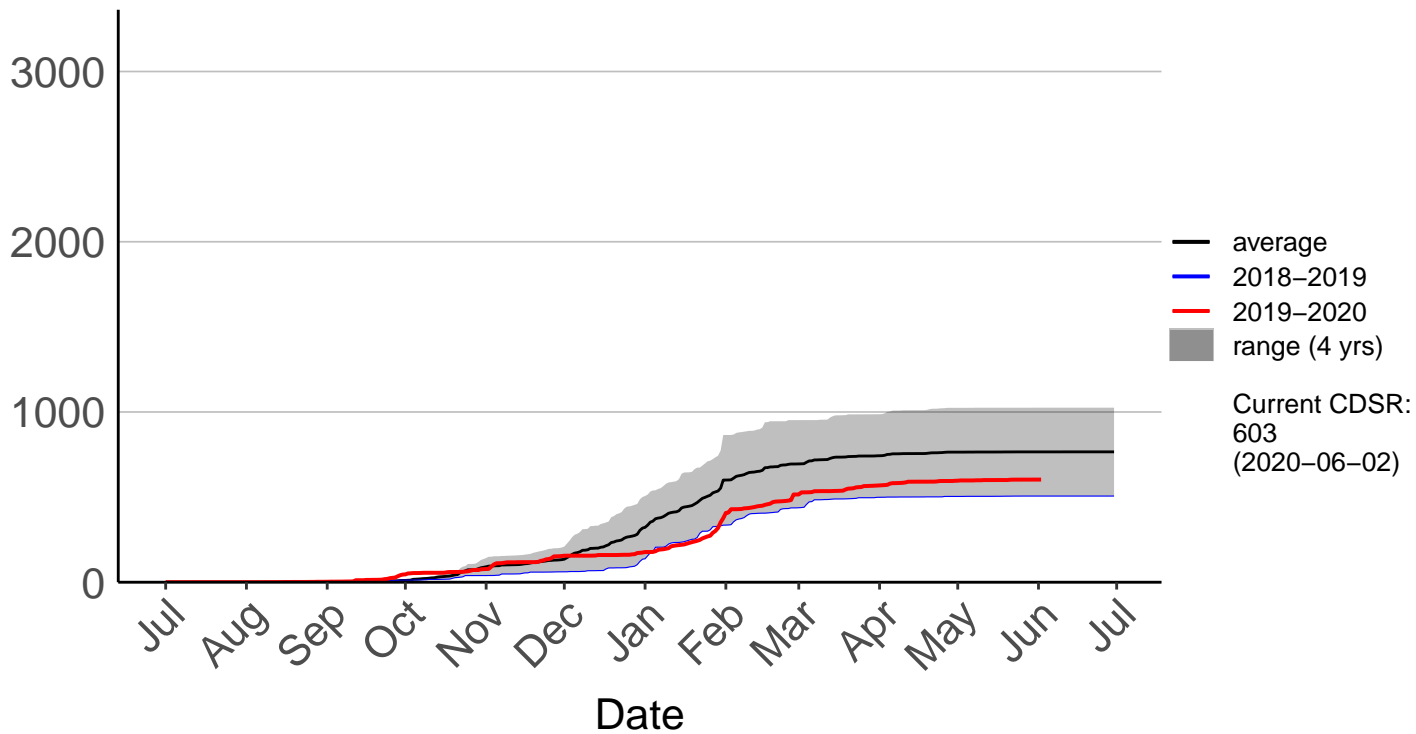

Hawea Flat Raws (May 2017 to Jun 2020)

Cumulative Fire Severity Rating