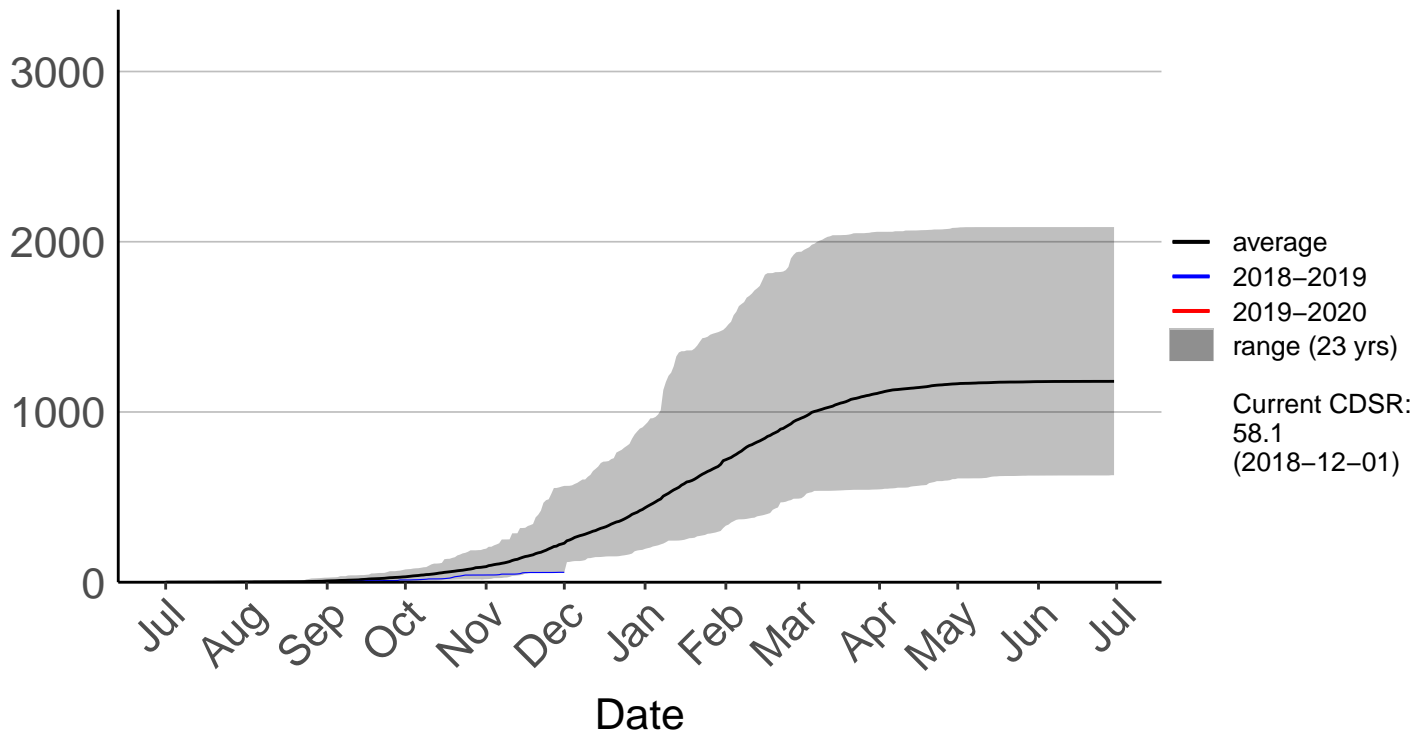

Wanaka Aero Aws (Jul 1996 to Dec 2018) – DISCONTINUED

Cumulative Fire Severity Rating