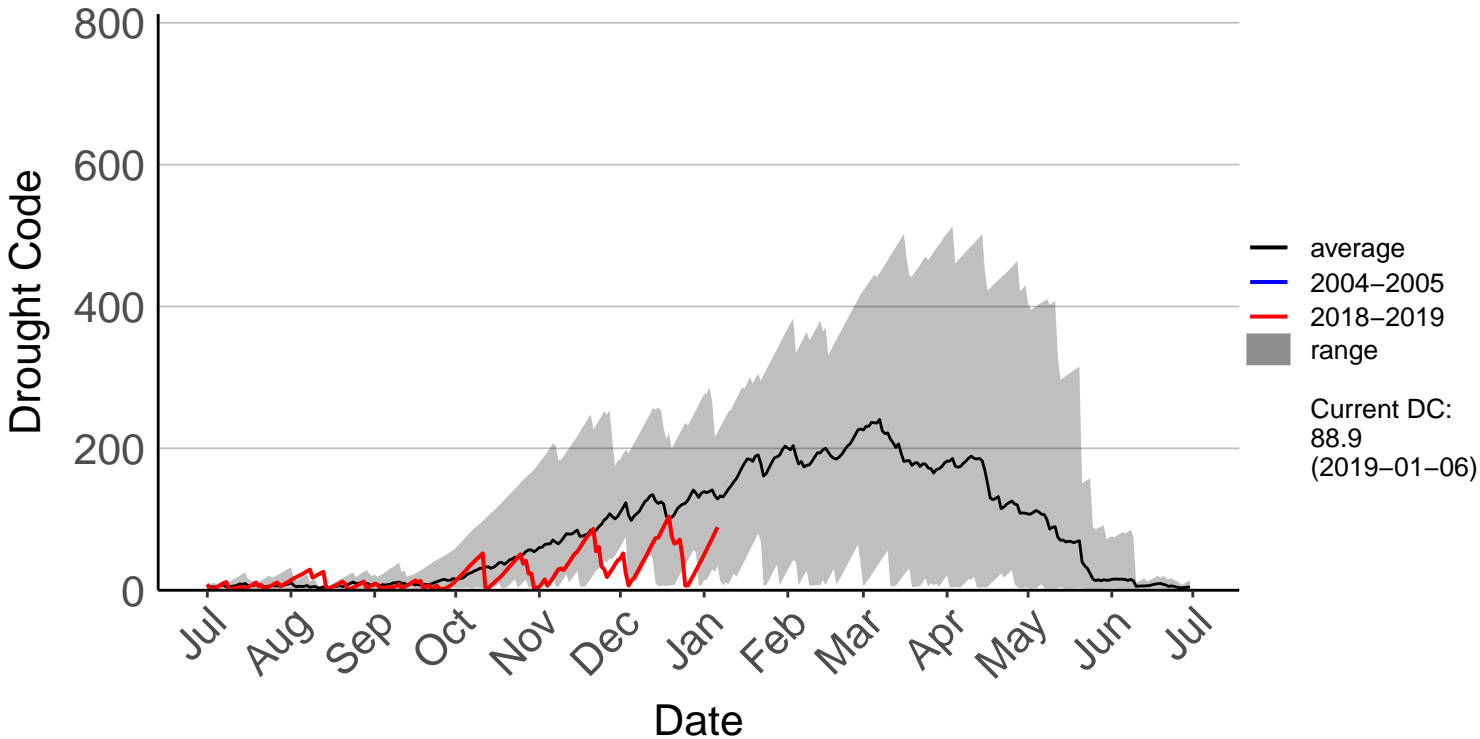

Clevedon Coast Raws

Cornwallis Depot Raws

Great Barrier Island Raws

Kaipara Raws

Mahurangi Forest Raws

Patumahoe Raws

Waharau Raws

Woodhill Raws