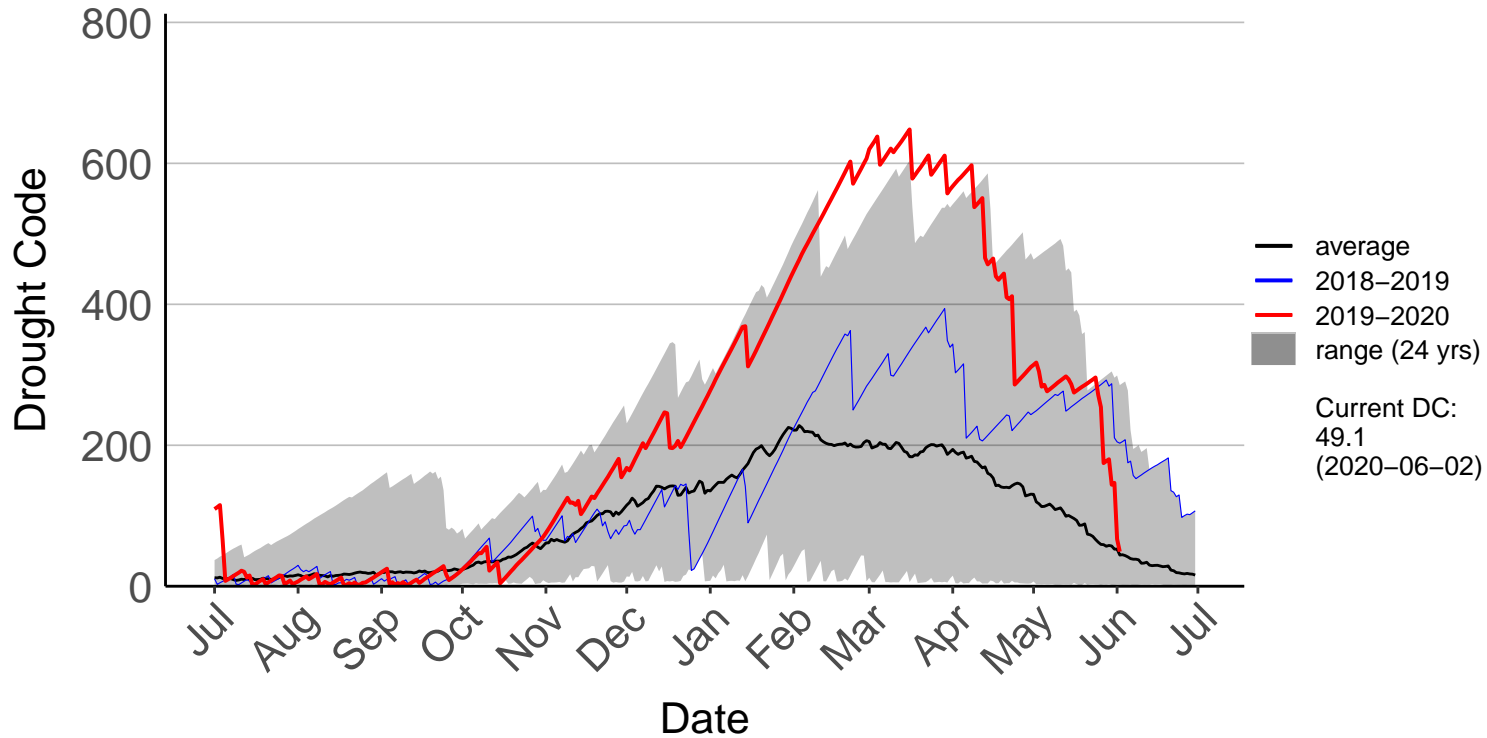

# Clevedon Coast Raws (Jul 1996 to Jun 2020)

# Cornwallis Depot Raws (Jul 1996 to Jun 2020)

# Great Barrier Island Raws (Sep 1996 to Jun 2020)