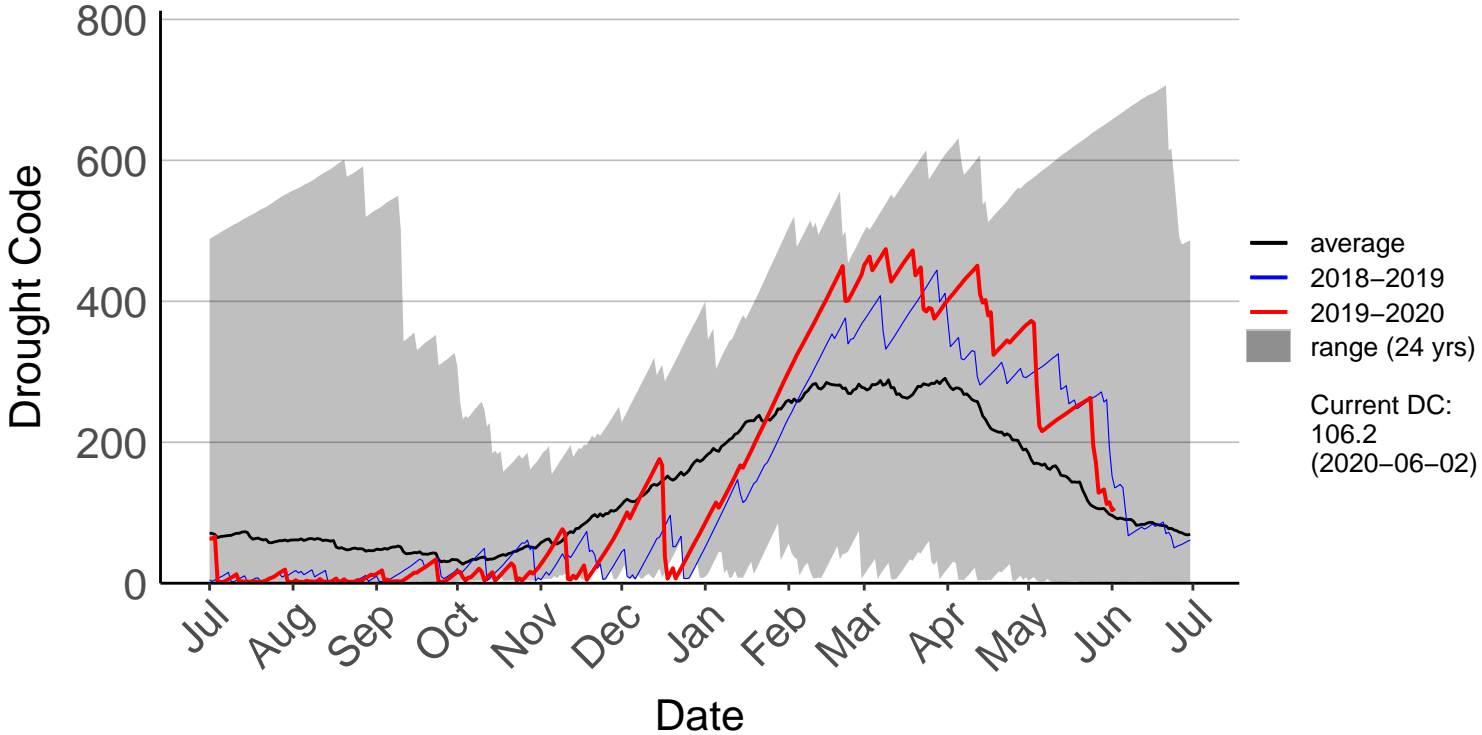

# Great Barrier Island Raws (Sep 1996 to Jun 2020)