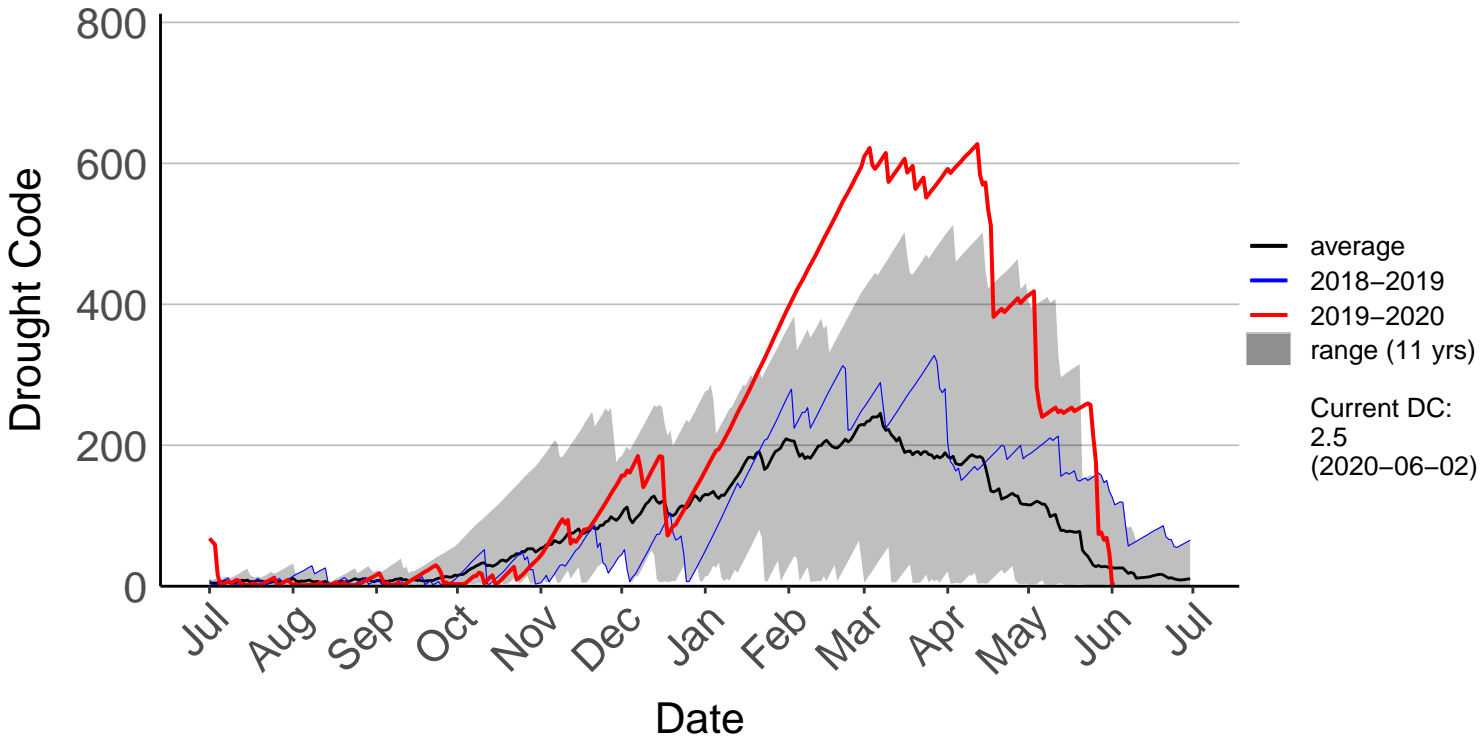

Mahurangi Forest Raws (Dec 2009 to Jun 2020)