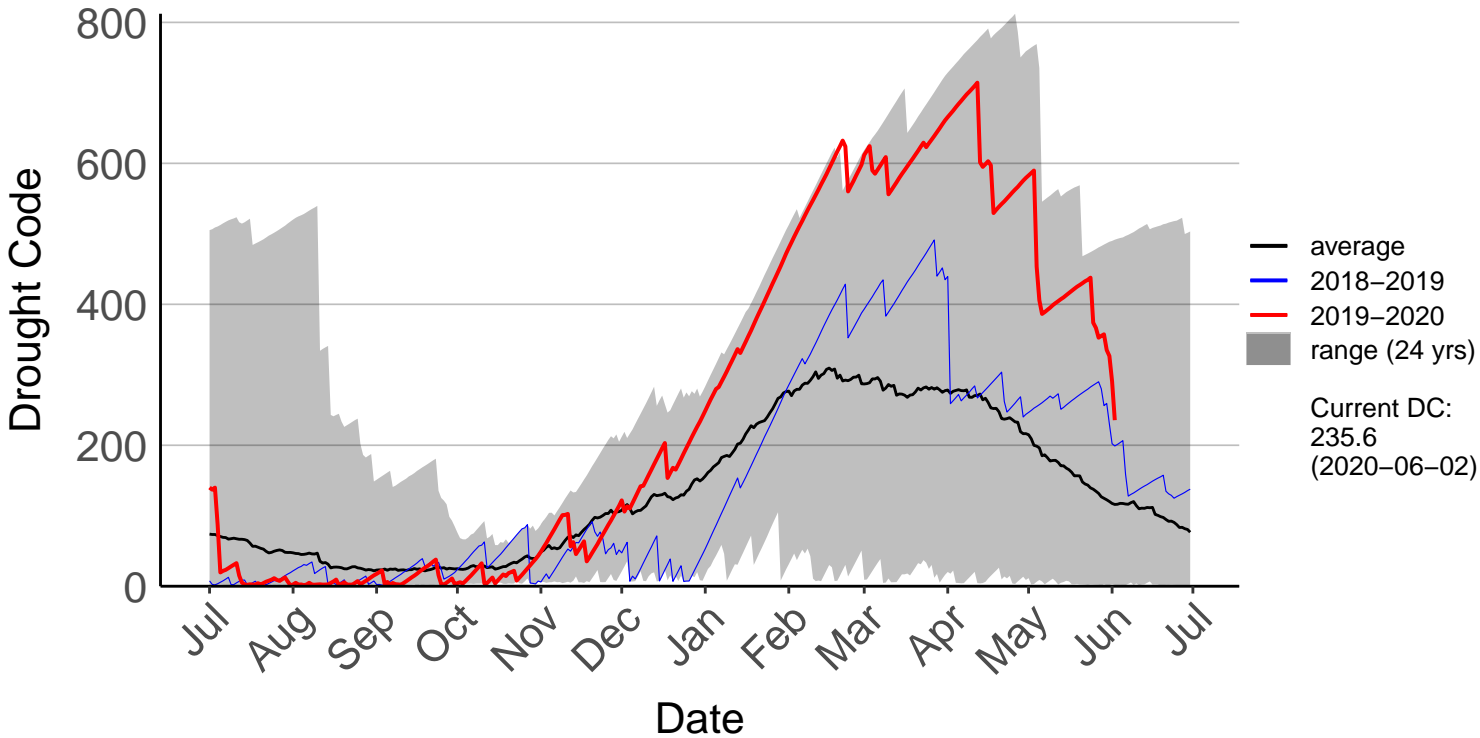

Waharau Raws (Jul 1996 to Jun 2020)