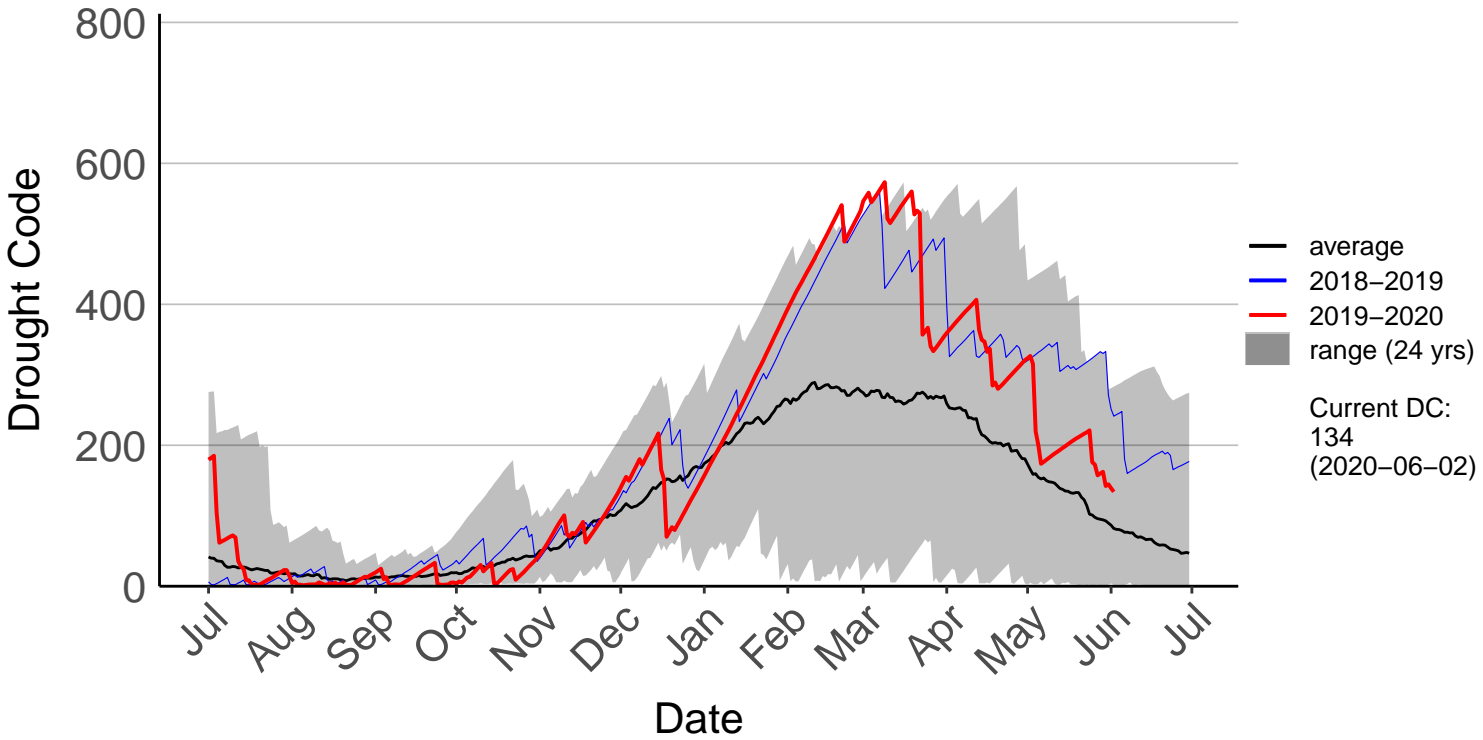

Patumahoe Raws (Oct 1996 to Jun 2020)