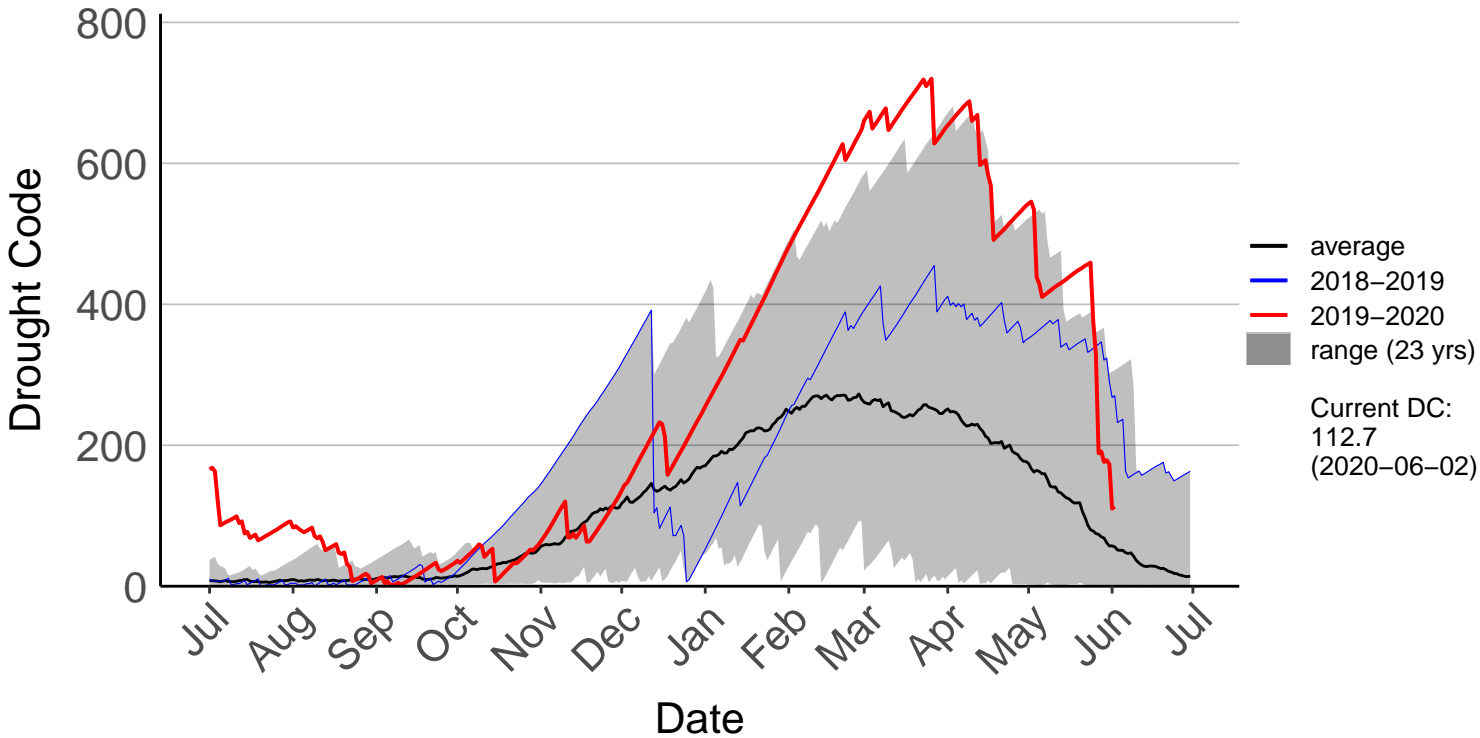

Kaipara Raws (Nov 1997 to Jun 2020)