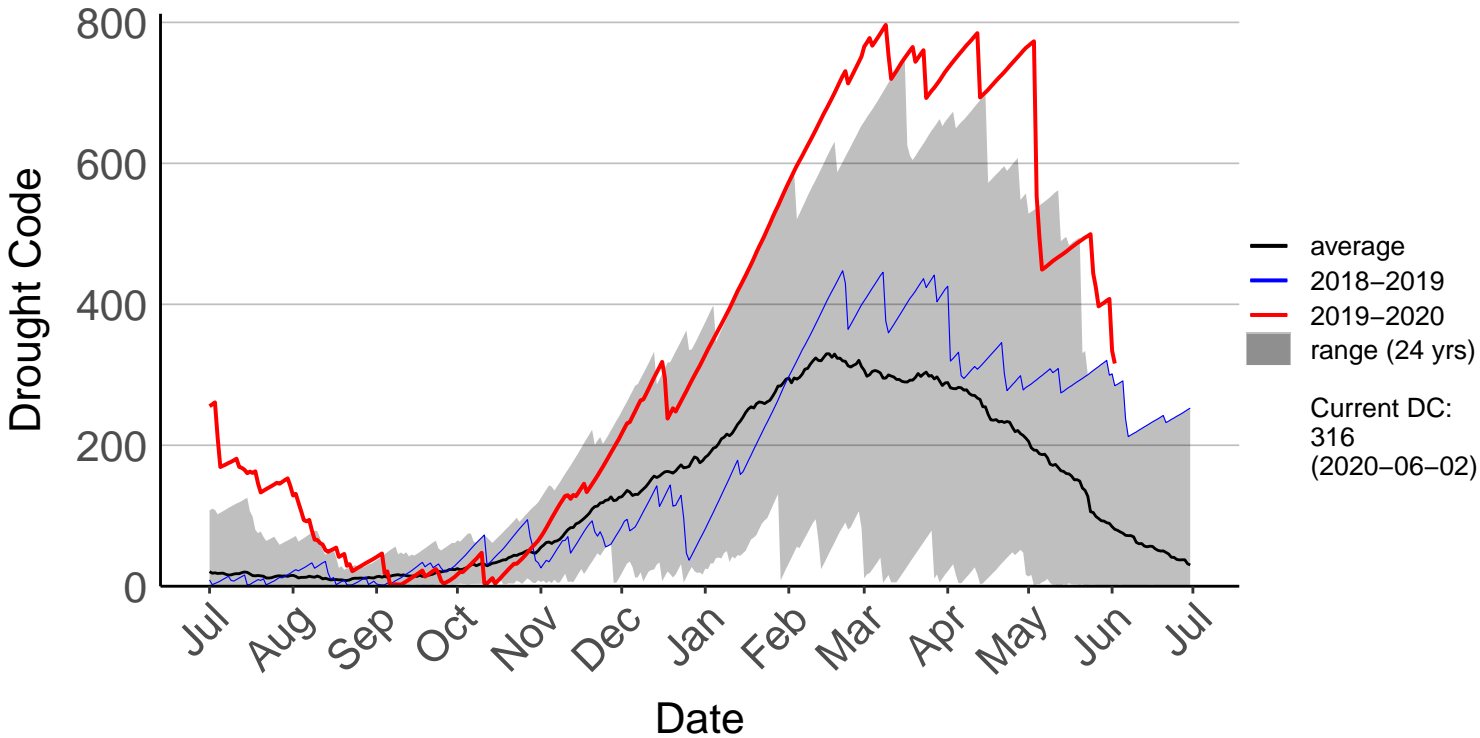

# Clevedon Coast Raws (Jul 1996 to Jun 2020)

# Cornwallis Depot Raws (Jul 1996 to Jun 2020)

# Great Barrier Island Raws (Sep 1996 to Jun 2020)