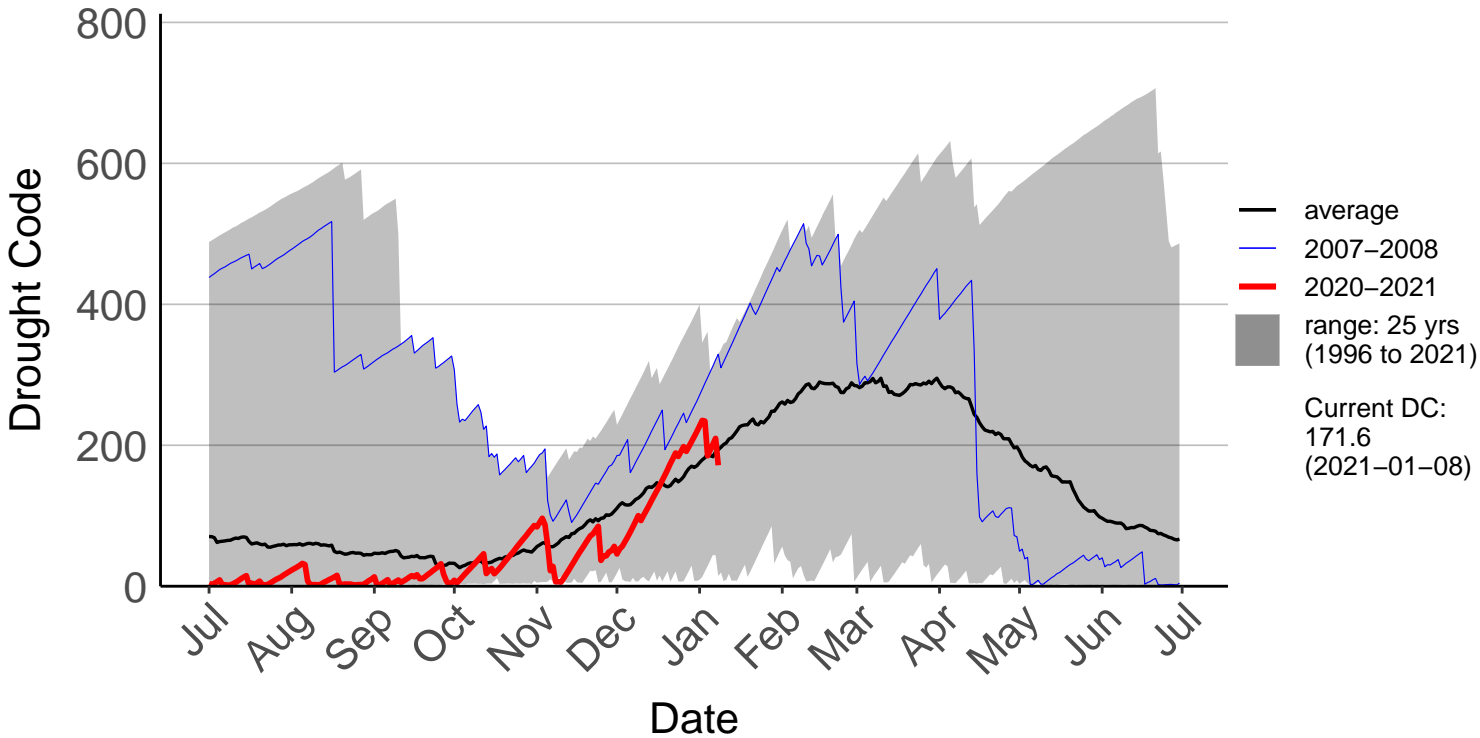

# Great Barrier Island Raws