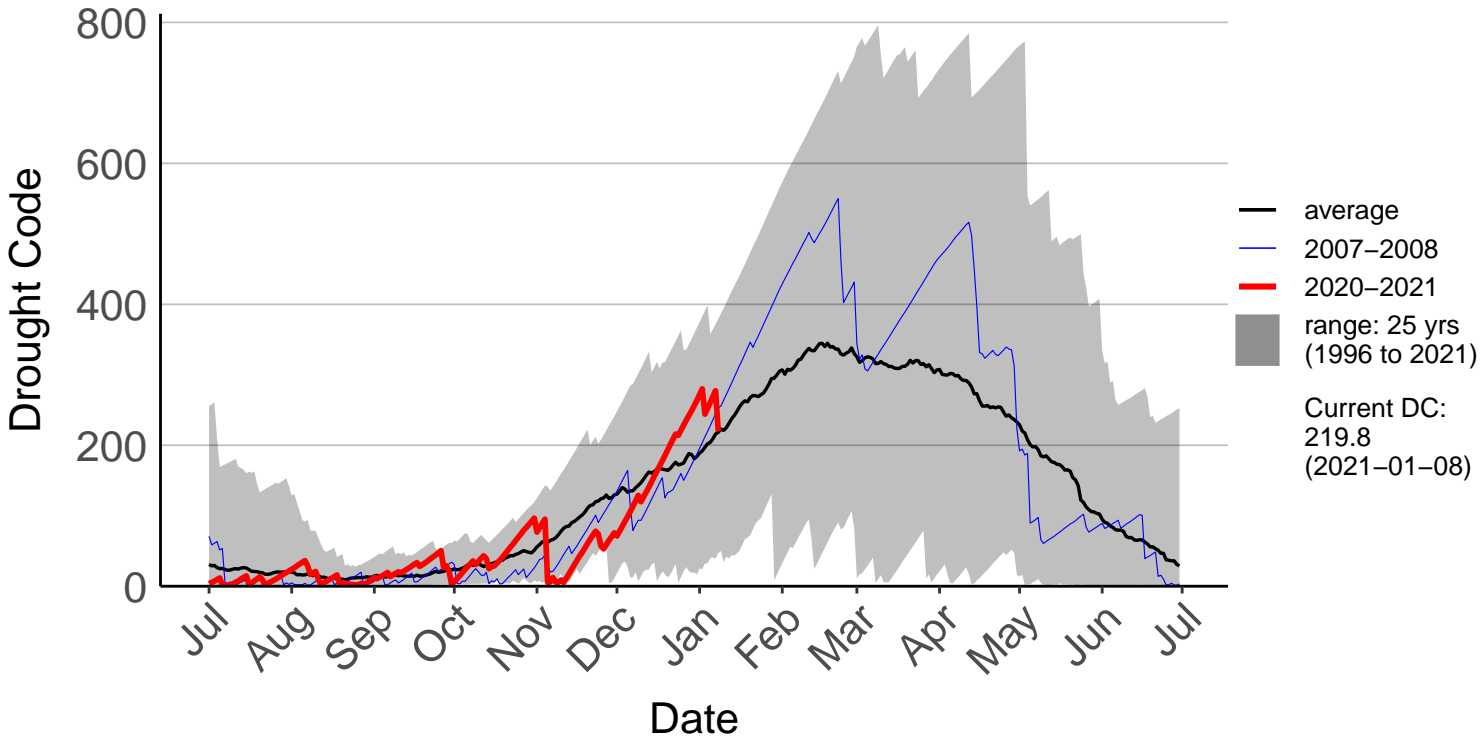

Clevedon Coast Raws