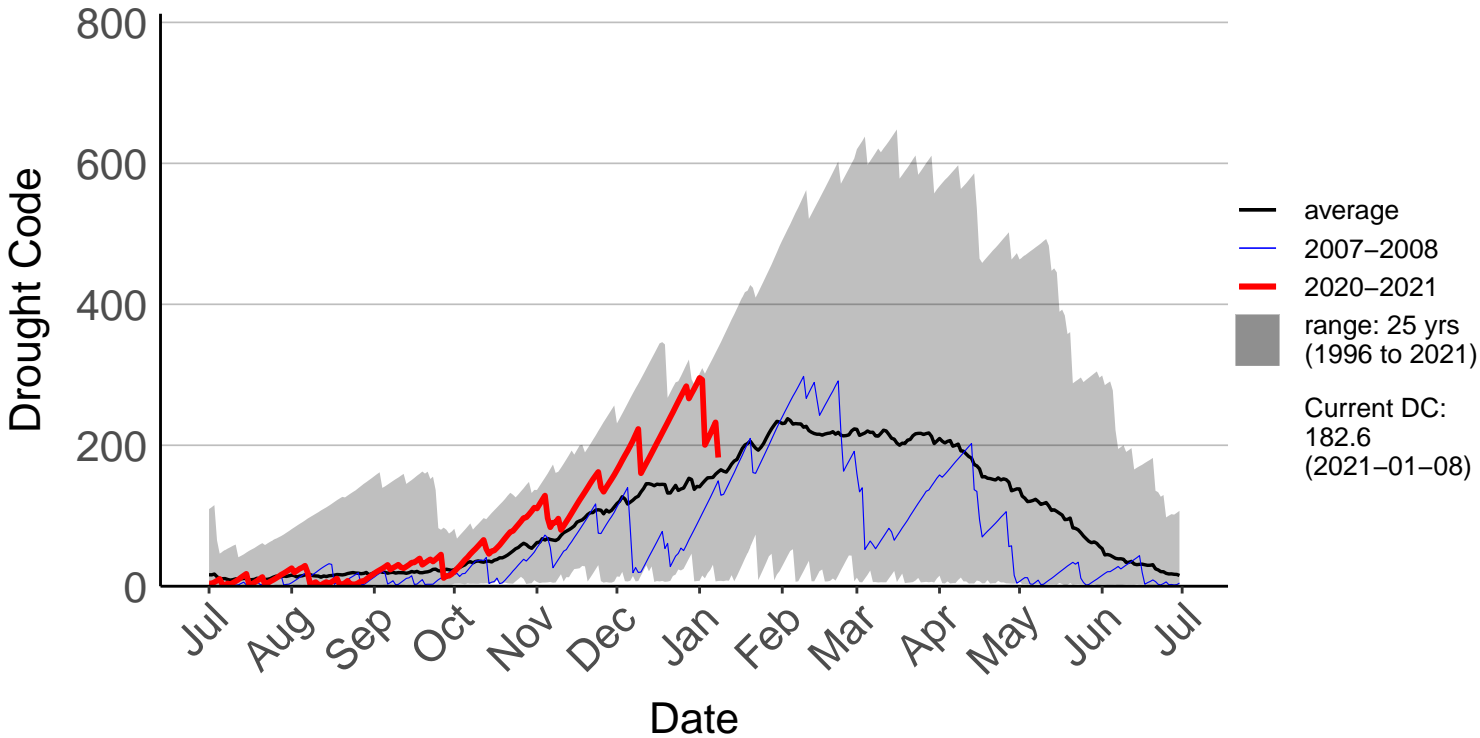

# Great Barrier Island Raws