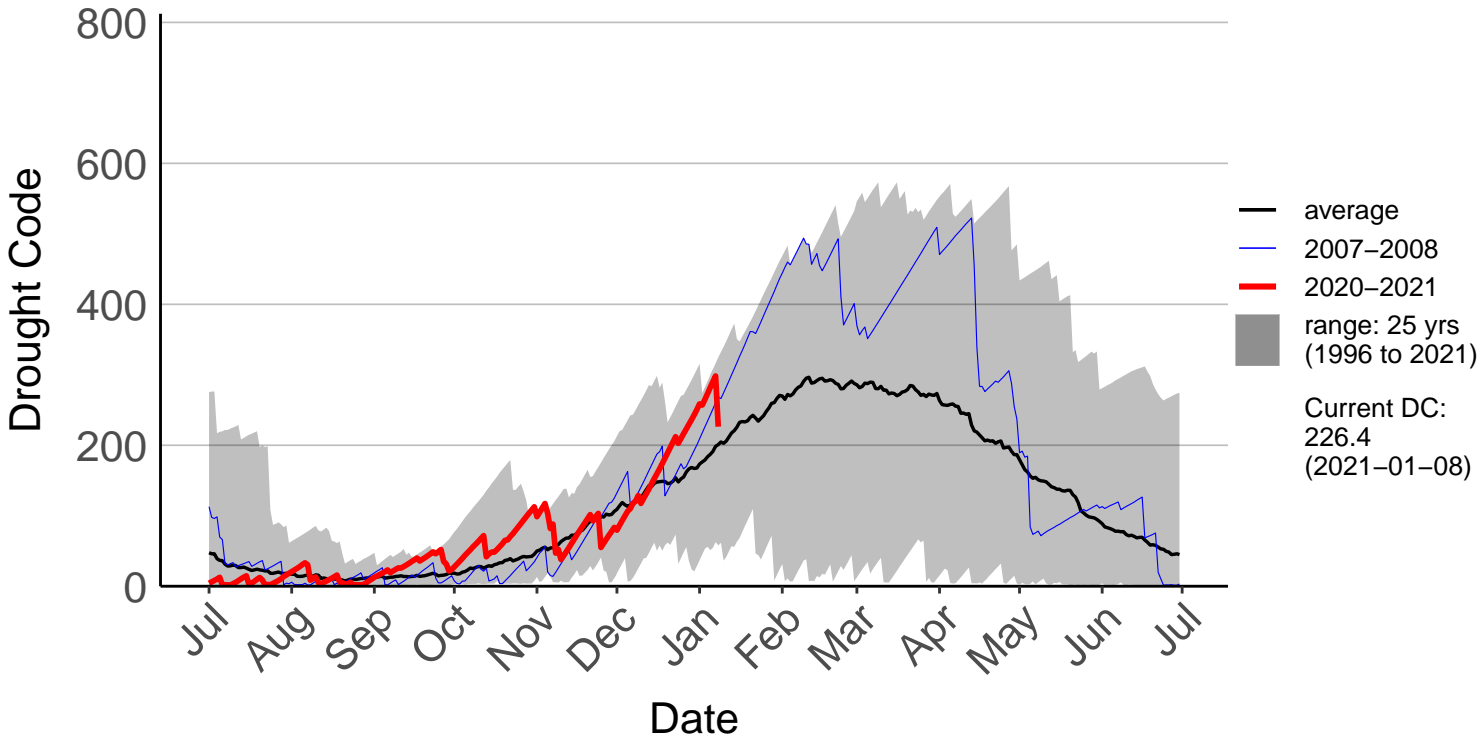

Patumahoe Raws