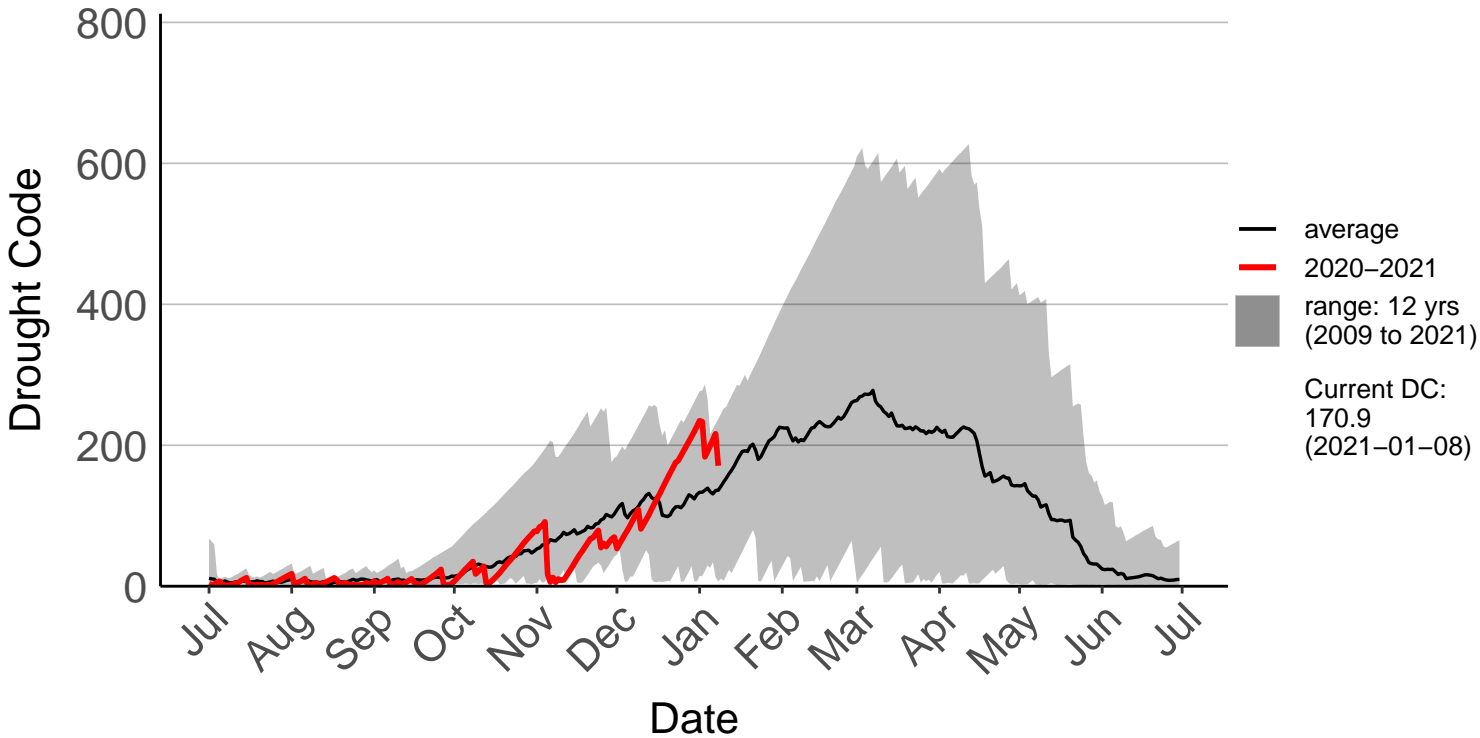

Mahurangi Forest Raws