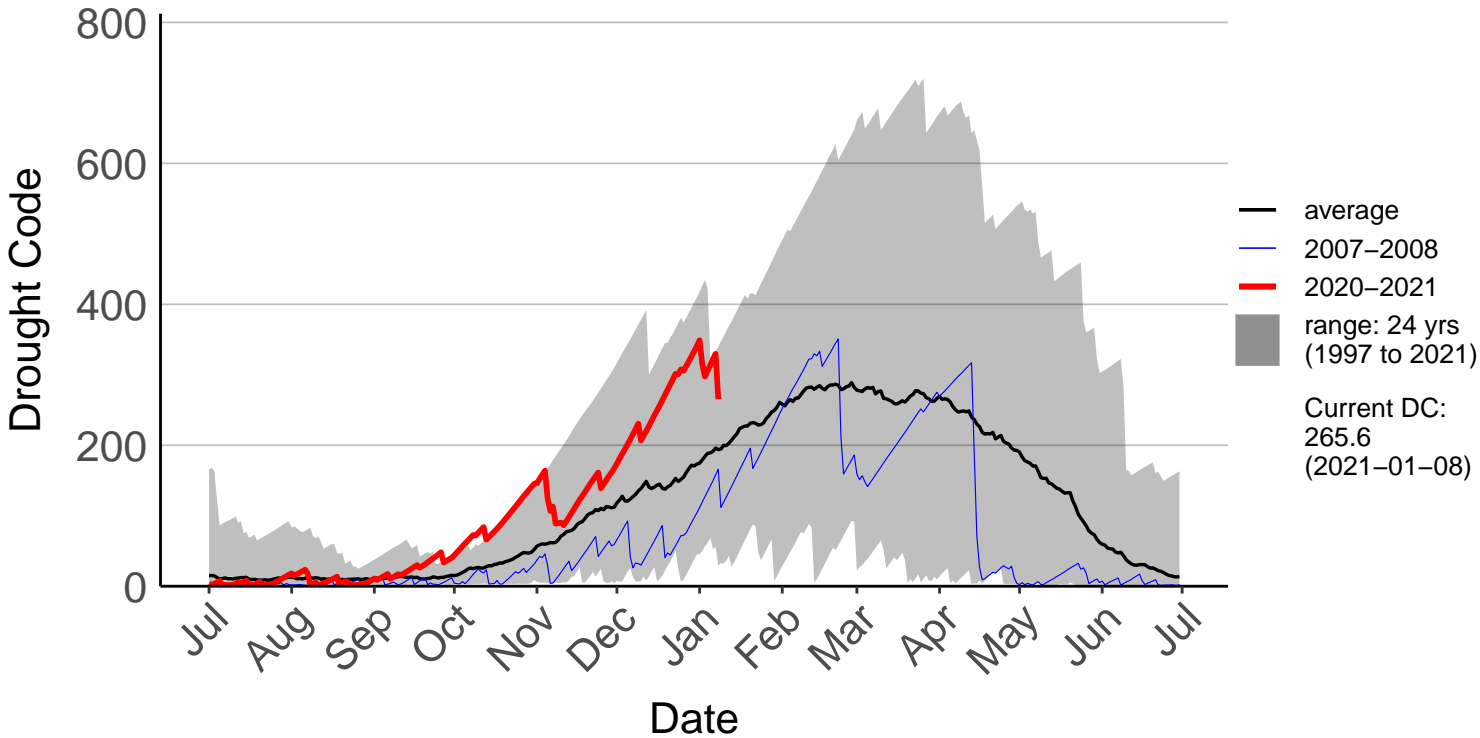

Kaipara Raws