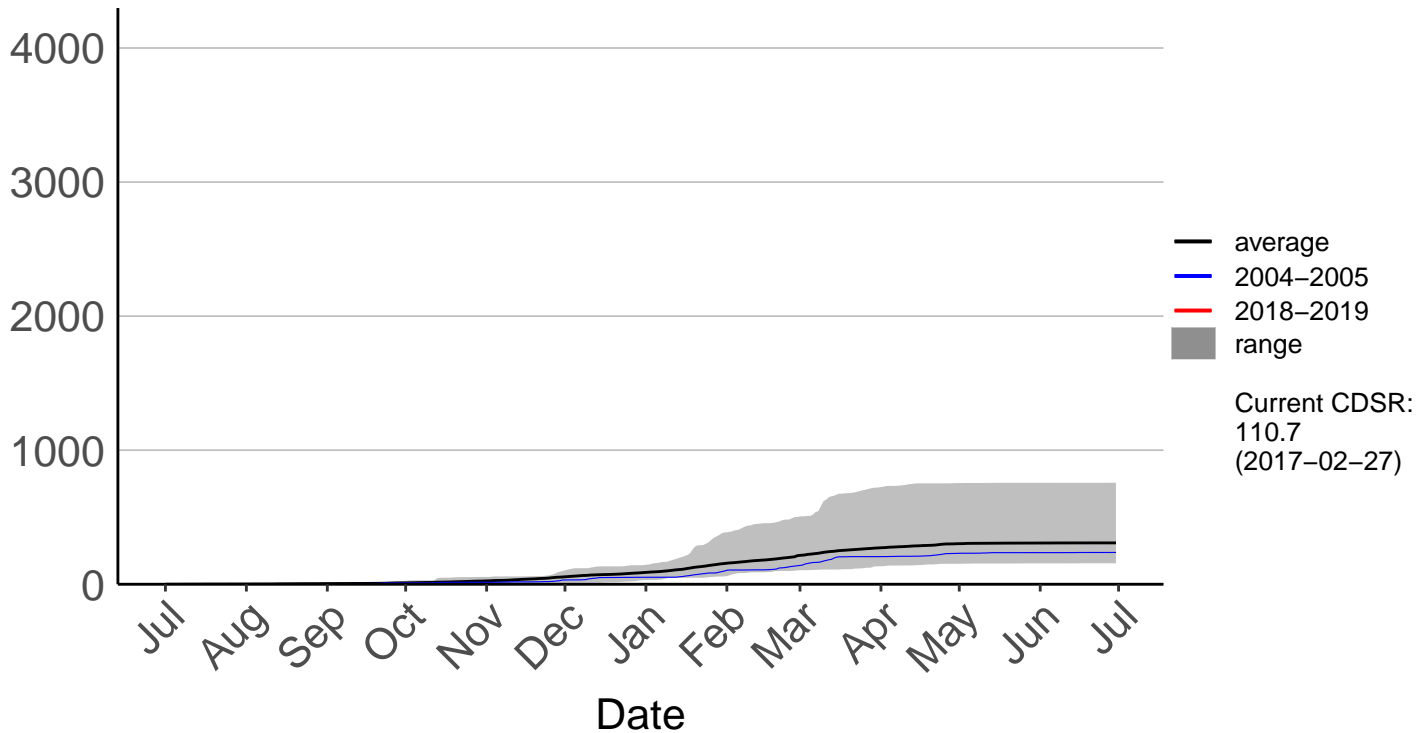

Goudies 2 Raws

Goudies Raws – DISCONTINUED

Cumulative Fire Severity Rating

Hautu Raws

Matea Raws

Cumulative Fire Severity Rating

- average
- 2004-2005
- 2018-2019
- range

Current CDSR:
63.8
(2019-01-06)

Cumulative Fire Severity Rating

4000
3000
2000
1000
0

Jul Aug Sep Oct Nov Dec Jan Feb Mar Apr May Jun Jul

Date

- average
- 2004–2005
- 2018–2019
- range

Current CDSR:
62
(2019-01-06)

Taupo SYNOP

Cumulative Fire Severity Rating