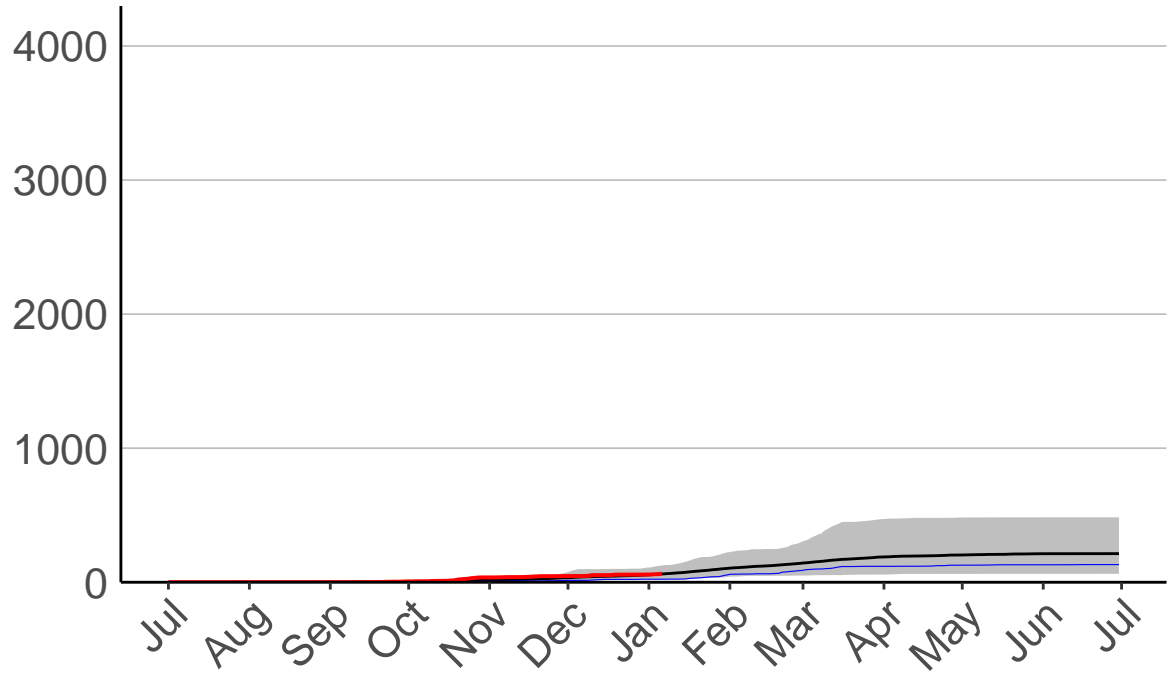

Goudies 2 Raws

Goudies Raws – DISCONTINUED

Cumulative Fire Severity Rating

Hautu Raws

Matea Raws

Cumulative Fire Severity Rating

- average
- 2004-2005
- 2018-2019
- range

Current CDSR:
63.8
(2019-01-06)

Date

Minginui Raws

Cumulative Fire Severity Rating

Rotoaira Raws

Ruatahuna Raws

Tahorakuri Raws

Cumulative Fire Severity Rating

Taupo Raws

Cumulative Fire Severity Rating

4000
3000
2000
1000
0

Jul Aug Sep Oct Nov Dec Jan Feb Mar Apr May Jun Jul

Date

- average
- 2004–2005
- 2018–2019
- range

Current CDSR:
62
(2019-01-06)

Taupo SYNOP

Cumulative Fire Severity Rating