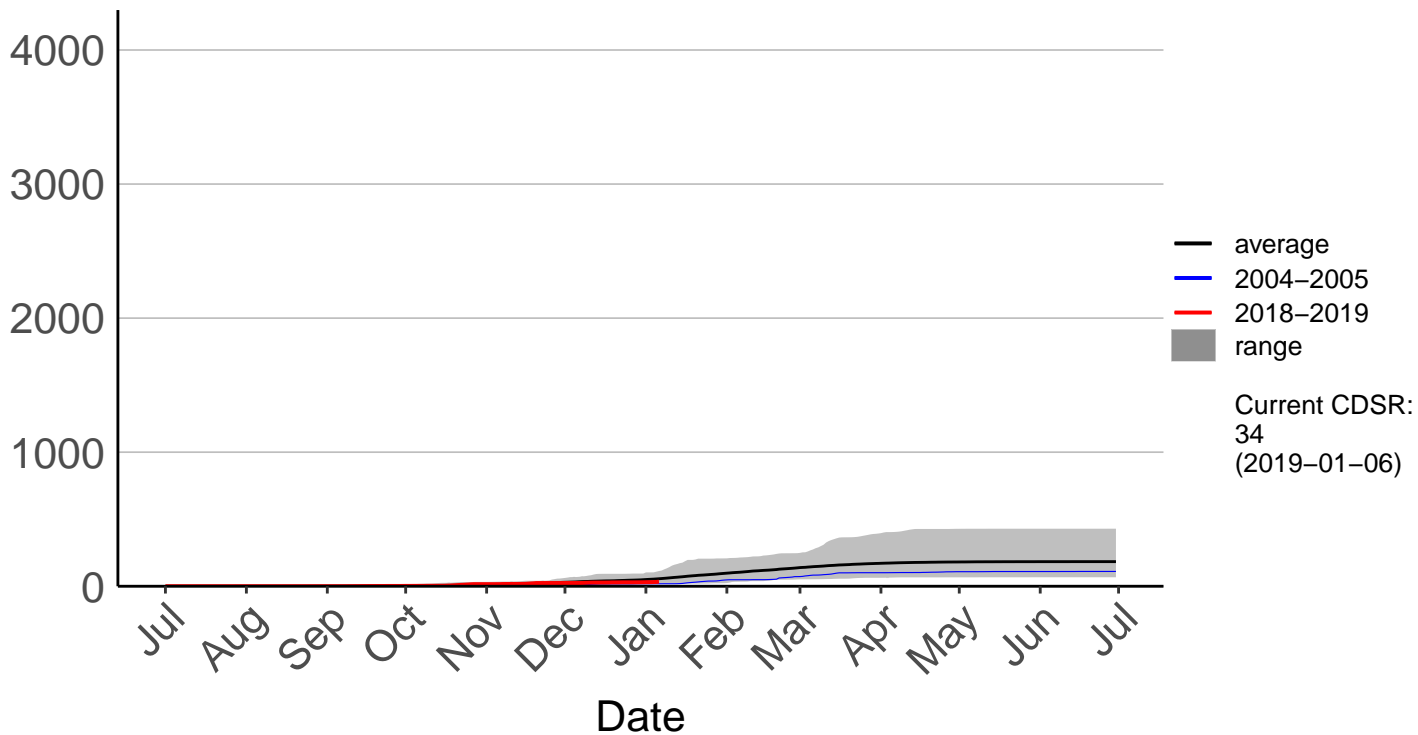

Goudies 2 Raws

Goudies Raws – DISCONTINUED

Cumulative Fire Severity Rating

Hautu Raws

Matea Raws

Cumulative Fire Severity Rating

- average
- 2004-2005
- 2018-2019
- range

Current CDSR:
63.8
(2019-01-06)

Date

Minginui Raws

Cumulative Fire Severity Rating

Rotoaira Raws

Ruatahuna Raws

Tahorakuri Raws

Cumulative Fire Severity Rating

Taupo Raws

Cumulative Fire Severity Rating

4000
3000
2000
1000
0

Jul Aug Sep Oct Nov Dec Jan Feb Mar Apr May Jun Jul

Date

- average
- 2004–2005
- 2018–2019
- range

Current CDSR:
62
(2019-01-06)

Taupo SYNOP

Cumulative Fire Severity Rating