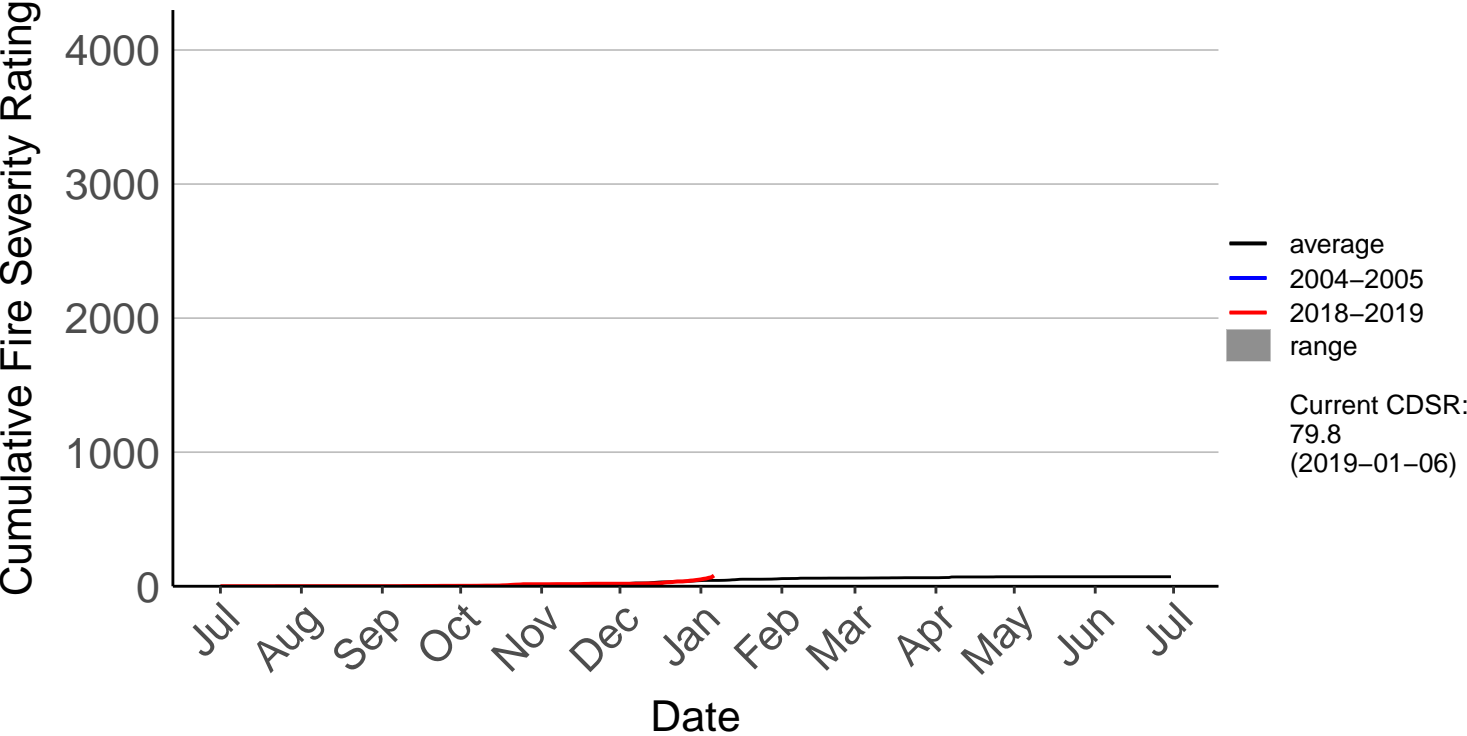

Goudies 2 Raws

Goudies Raws – DISCONTINUED

Cumulative Fire Severity Rating

Hautu Raws

Matea Raws

Cumulative Fire Severity Rating

- average
- 2004-2005
- 2018-2019
- range

Current CDSR:
63.8
(2019-01-06)

Cumulative Fire Severity Rating

4000
3000
2000
1000
0

Jul Aug Sep Oct Nov Dec Jan Feb Mar Apr May Jun Jul

Date

- average
- 2004–2005
- 2018–2019
- range

Current CDSR:
62
(2019-01-06)

Taupo SYNOP

Cumulative Fire Severity Rating