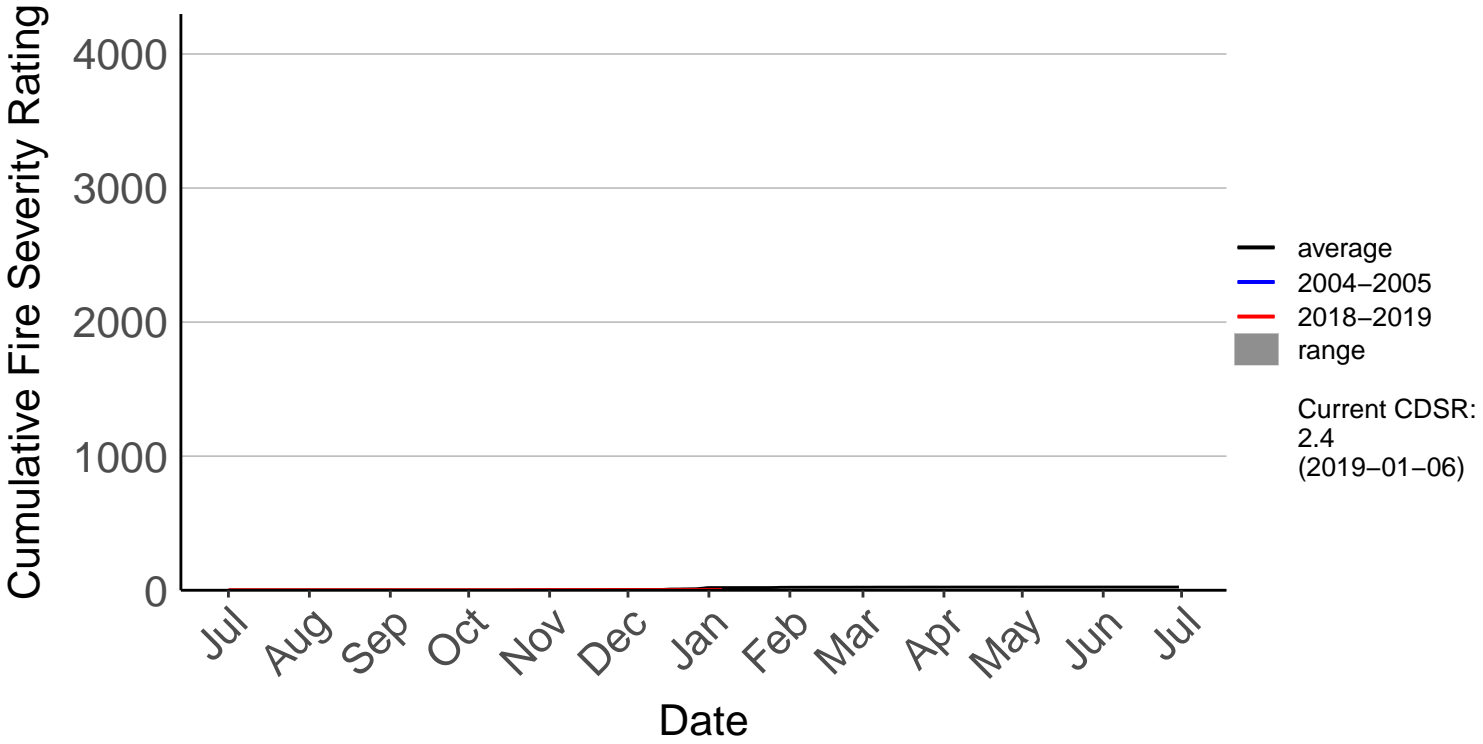

Goudies 2 Raws

Goudies Raws – DISCONTINUED

Cumulative Fire Severity Rating

Hautu Raws

Matea Raws

Cumulative Fire Severity Rating

- average
- 2004-2005
- 2018-2019
- range

Current CDSR:
63.8
(2019-01-06)

Cumulative Fire Severity Rating

4000
3000
2000
1000
0

Jul Aug Sep Oct Nov Dec Jan Feb Mar Apr May Jun Jul

Date

- average
- 2004–2005
- 2018–2019
- range

Current CDSR:
62
(2019-01-06)

Taupo SYNOP

Cumulative Fire Severity Rating