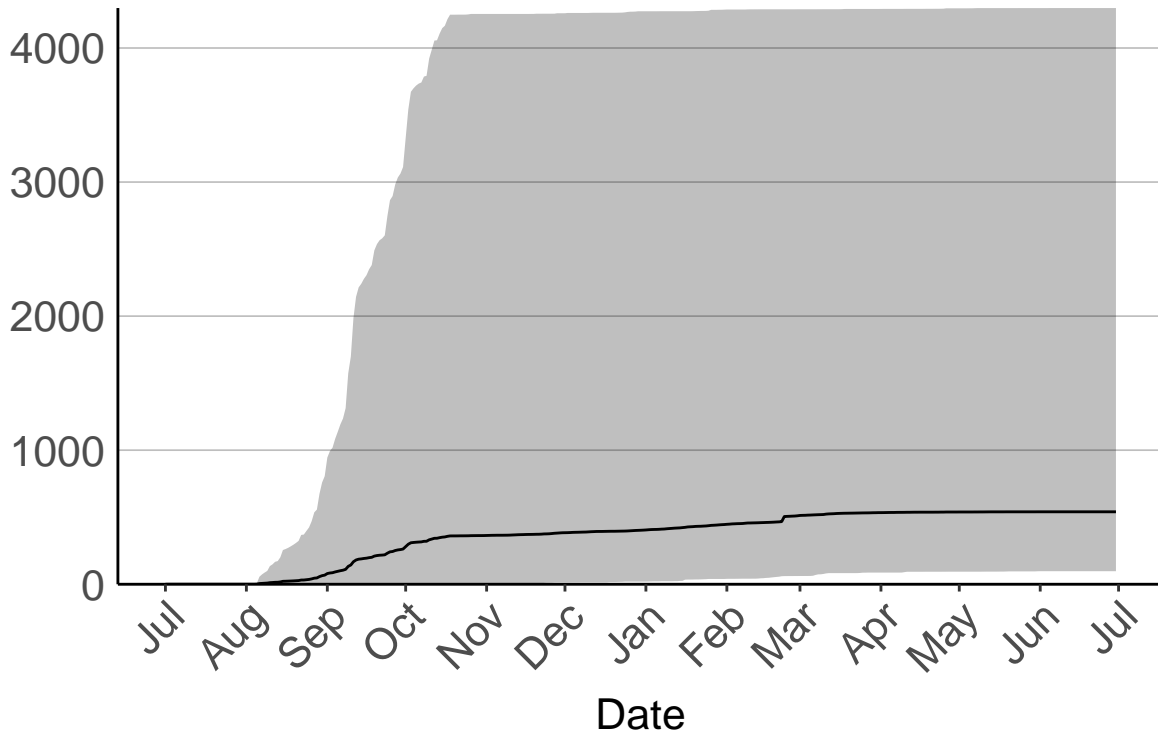

Cumulative Fire Severity Rating

4000
3000
2000
1000
0

Jul Aug Sep Oct Nov Dec Jan Feb Mar Apr May Jun Jul

Date

- average
- 2004–2005
- 2018–2019
- range

Current CDSR:
62
(2019-01-06)

Taupo SYNOP

Cumulative Fire Severity Rating

- average
- 2004-2005
- 2018-2019
- range

Current CDSR:
47.4
(2019-01-06)

Date

Tihoi Raws

Cumulative Fire Severity Rating

Webb Raws – DISCONTINUED

Cumulative Fire Severity Rating

- average
- 2004–2005
- 2018–2019
- range