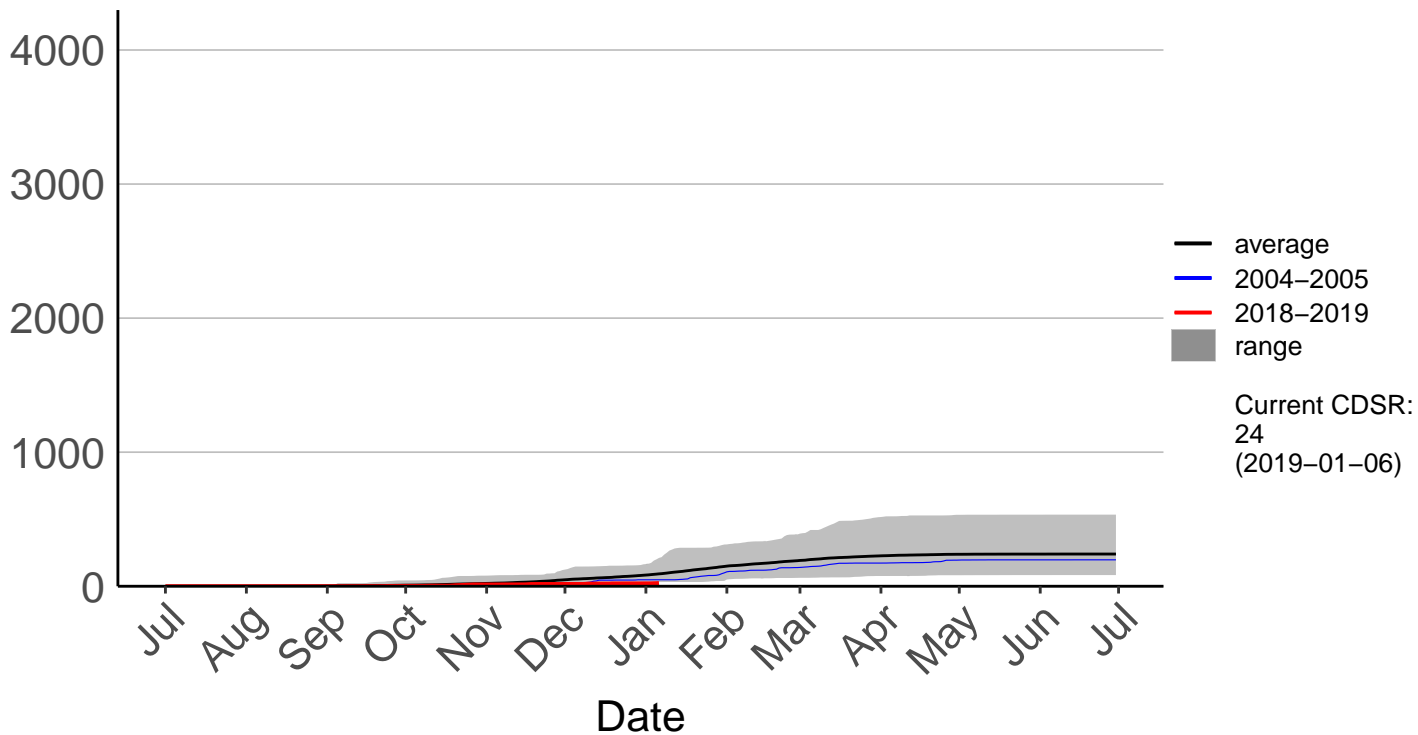

Minginui Raws

Cumulative Fire Severity Rating