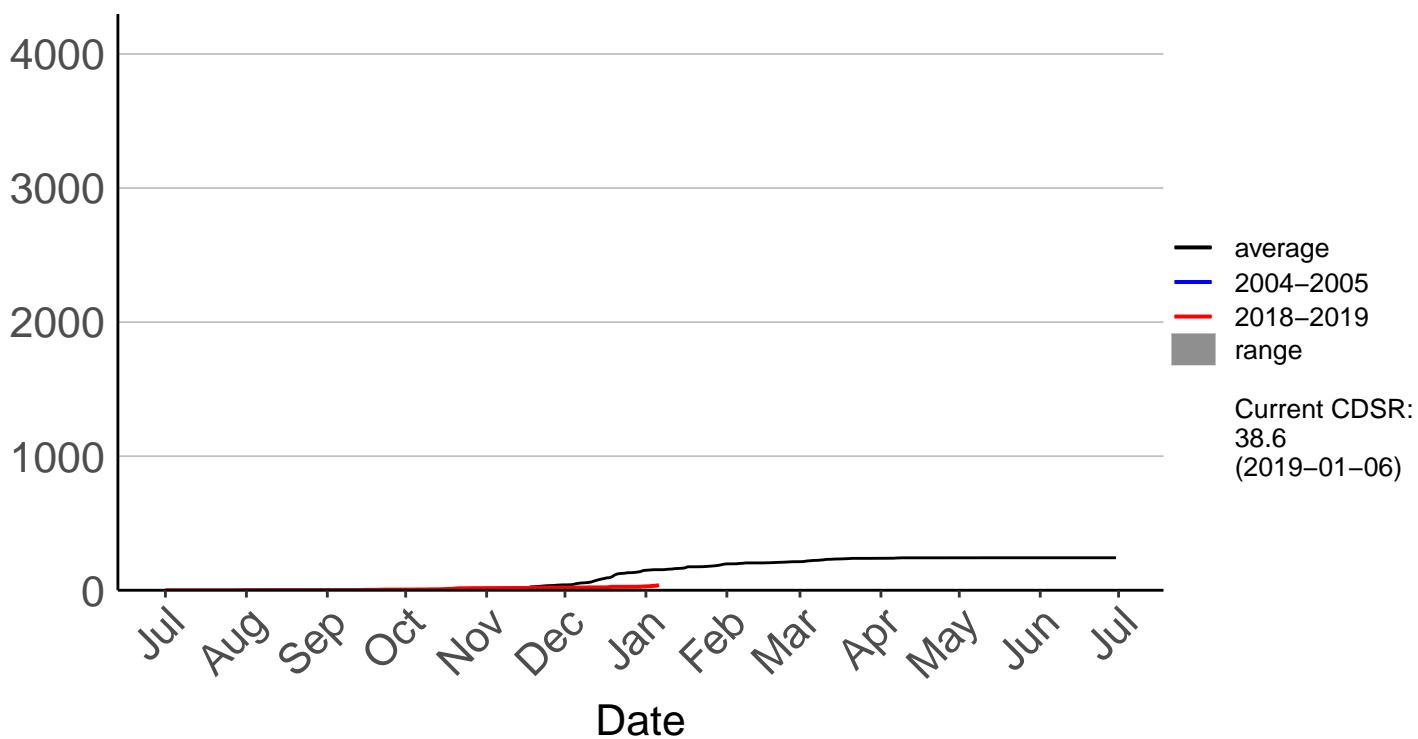

Cumulative Fire Severity Rating

4000
3000
2000
1000
0

Jul Aug Sep Oct Nov Dec Jan Feb Mar Apr May Jun Jul

Date

- average
- 2004–2005
- 2018–2019
- range

Current CDSR:
62
(2019-01-06)

Taupo SYNOP

Cumulative Fire Severity Rating

- average
- 2004-2005
- 2018-2019
- range

Current CDSR:
47.4
(2019-01-06)

Date

Tihoi Raws

Cumulative Fire Severity Rating

Webb Raws – DISCONTINUED

Cumulative Fire Severity Rating

- average
- 2004–2005
- 2018–2019
- range