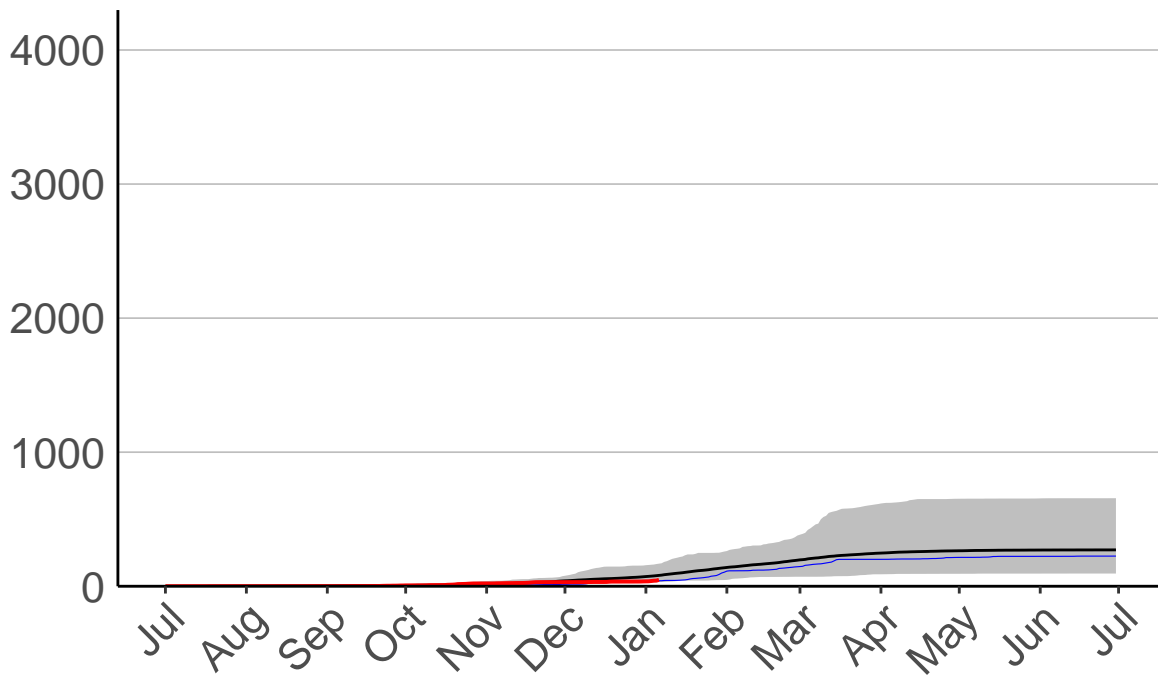

Cumulative Fire Severity Rating

4000
3000
2000
1000
0

Jul Aug Sep Oct Nov Dec Jan Feb Mar Apr May Jun Jul

Date

- average
- 2004–2005
- 2018–2019
- range

Current CDSR:
62
(2019-01-06)

Taupo SYNOP

Cumulative Fire Severity Rating

- average
- 2004-2005
- 2018-2019
- range

Current CDSR:
47.4
(2019-01-06)

Date

Tihoi Raws

Cumulative Fire Severity Rating

Webb Raws – DISCONTINUED

Cumulative Fire Severity Rating

- average
- 2004–2005
- 2018–2019
- range