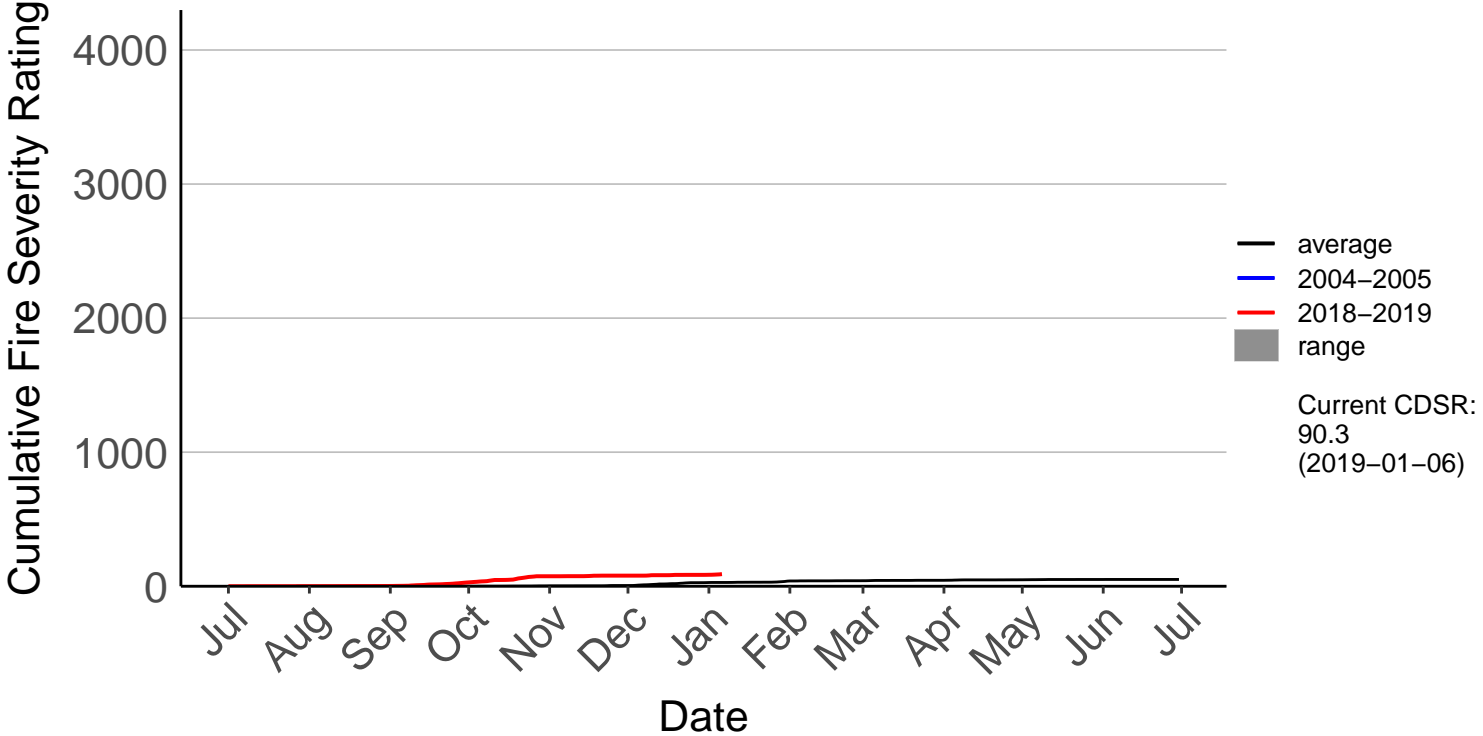

Goudies 2 Raws

Goudies Raws – DISCONTINUED

Cumulative Fire Severity Rating

Hautu Raws

Matea Raws

Cumulative Fire Severity Rating

- average
- 2004-2005
- 2018-2019
- range

Current CDSR:
63.8
(2019-01-06)

Date

Minginui Raws

Cumulative Fire Severity Rating

Rotoaira Raws

Ruatahuna Raws

Tahorakuri Raws

Cumulative Fire Severity Rating

Taupo Raws

Cumulative Fire Severity Rating

4000
3000
2000
1000
0

Jul Aug Sep Oct Nov Dec Jan Feb Mar Apr May Jun Jul

Date

- average
- 2004–2005
- 2018–2019
- range

Current CDSR:
62
(2019-01-06)

Taupo SYNOP

Cumulative Fire Severity Rating