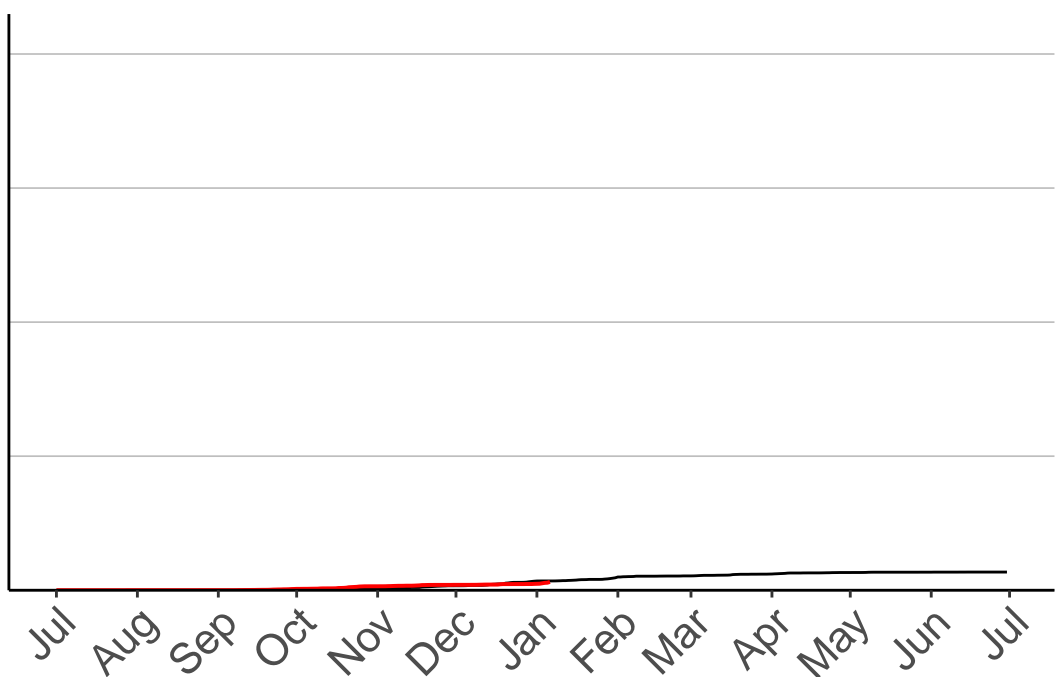

Cumulative Fire Severity Rating

4000
3000
2000
1000
0

Jul Aug Sep Oct Nov Dec Jan Feb Mar Apr May Jun Jul

Date

- average
- 2004–2005
- 2018–2019
- range

Current CDSR:
62
(2019-01-06)

Taupo SYNOP

Cumulative Fire Severity Rating

- average
- 2004-2005
- 2018-2019
- range

Current CDSR:
47.4
(2019-01-06)

Date

Tihoi Raws

Cumulative Fire Severity Rating

Webb Raws – DISCONTINUED

Cumulative Fire Severity Rating

- average
- 2004–2005
- 2018–2019
- range