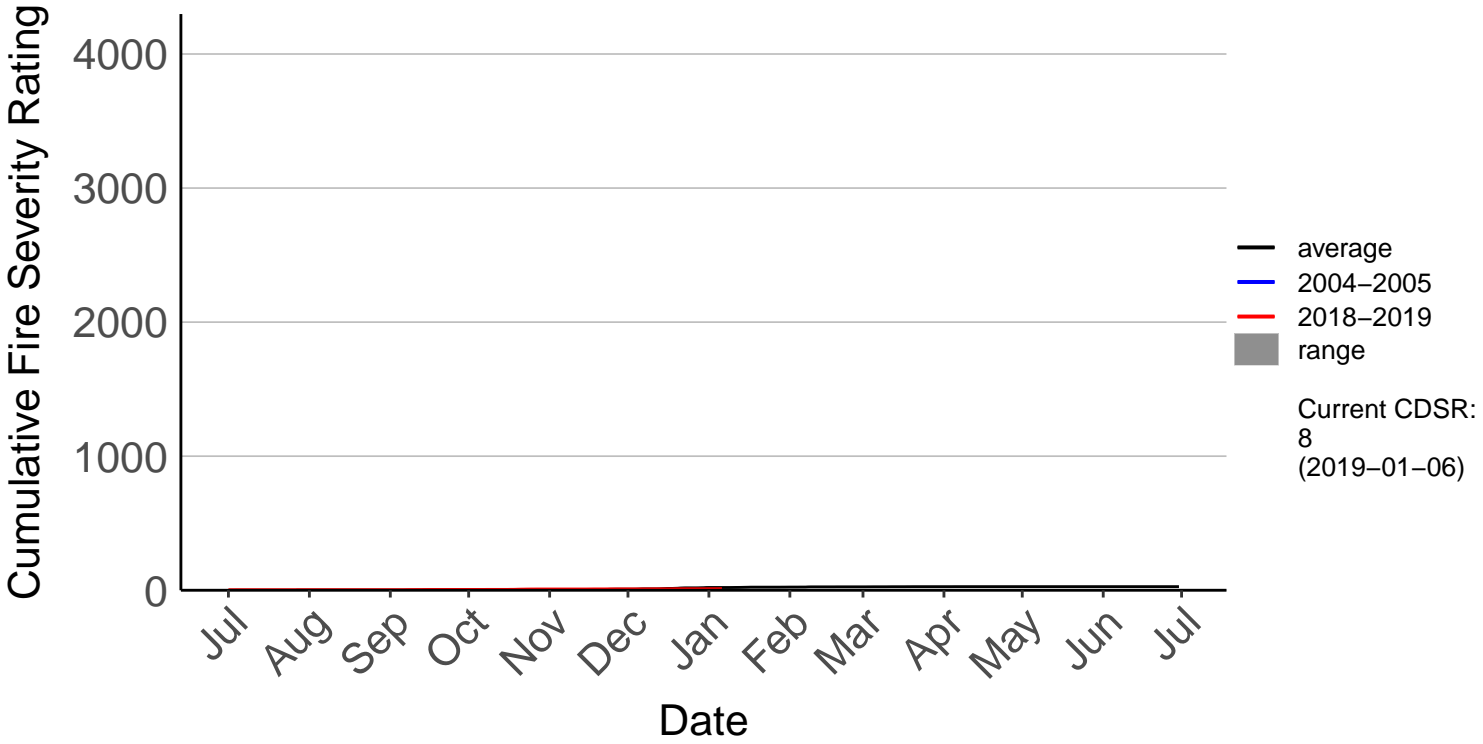

Rotoaira Raws