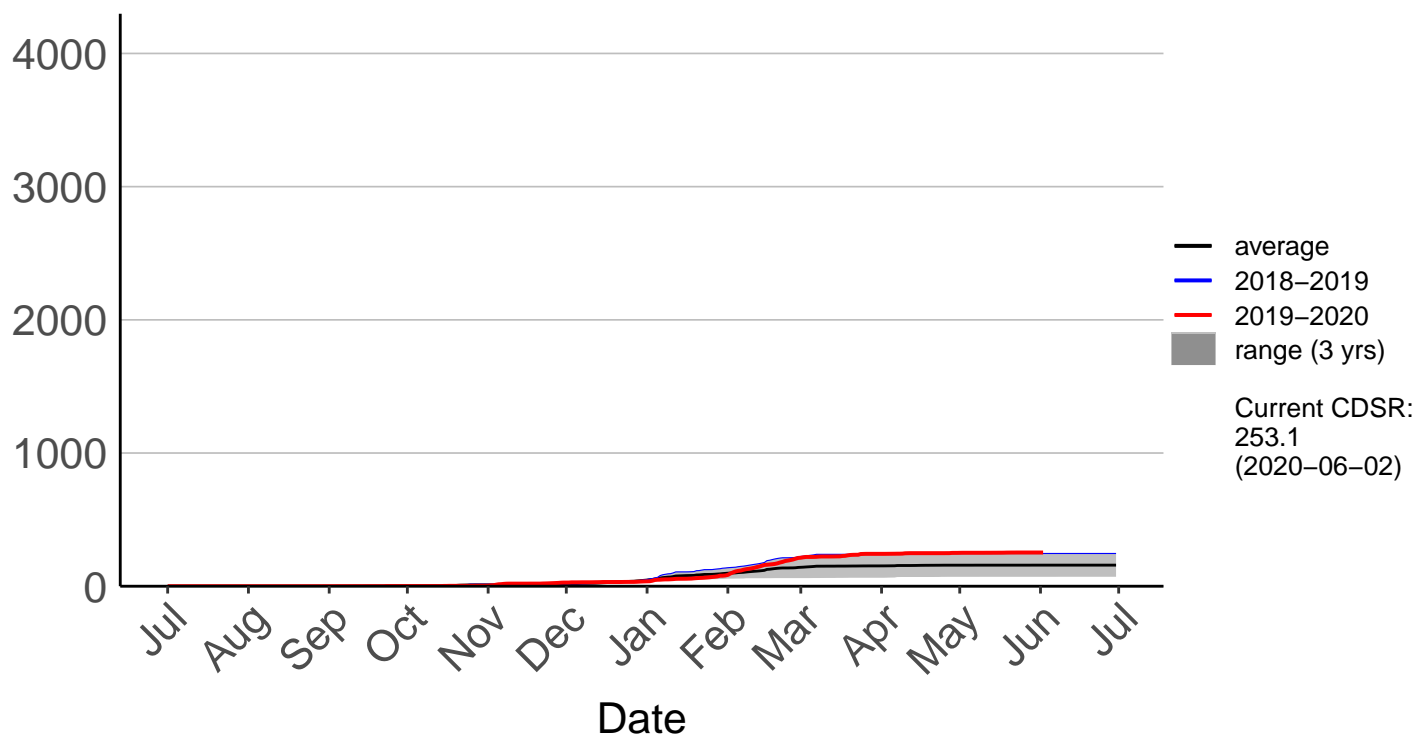

Goudies 2 Raws (Mar 2017 to Jun 2020)

Cumulative Fire Severity Rating

Goudies Raws (Feb 1999 to Feb 2017) – DISCONTINUED

Hautu Raws (Jul 2017 to Jun 2020)

Cumulative Fire Severity Rating

Matea Raws (Feb 1999 to Jun 2020)

Minginui Raws (Jul 1998 to Jun 2020)

Rotoaira Raws (Jul 2017 to Jun 2020)

Ruatahuna Raws (Jul 2017 to Jun 2020)

Cumulative Fire Severity Rating

Tahorakuri Raws (Jul 1996 to Jun 2020)

Cumulative Fire Severity Rating