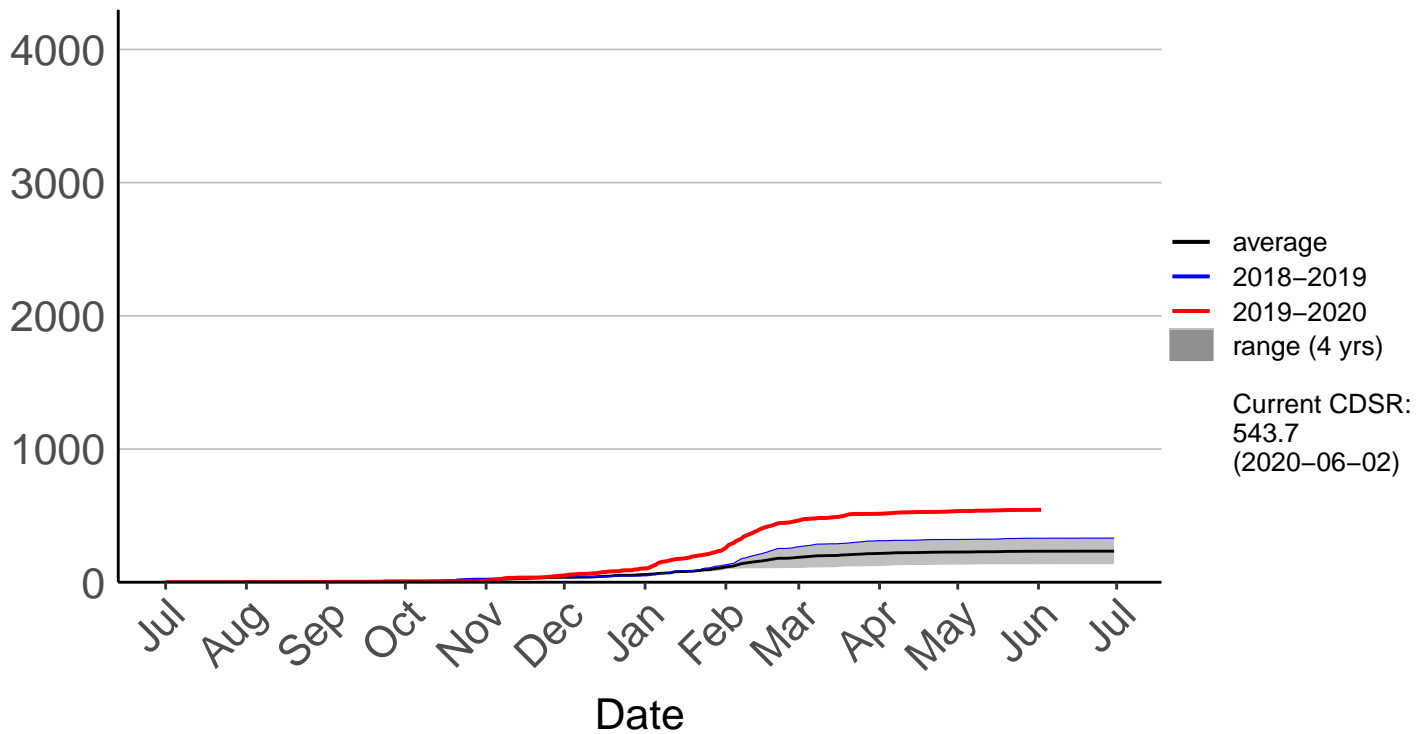

Minginui Raws (Jul 1998 to Jun 2020)

Rotoaira Raws (Jul 2017 to Jun 2020)

Ruatahuna Raws (Jul 2017 to Jun 2020)

Cumulative Fire Severity Rating

Tahorakuri Raws (Jul 1996 to Jun 2020)

Cumulative Fire Severity Rating

Taupo Raws (Oct 2016 to Jun 2020)

Cumulative Fire Severity Rating

Taupo SYNOP (Jul 1996 to Jun 2020)

Cumulative Fire Severity Rating

Tihoi Raws (Jul 2017 to Jun 2020)

Cumulative Fire Severity Rating

Webb Raws (Jan 2005 to Feb 2017) – DISCONTINUED