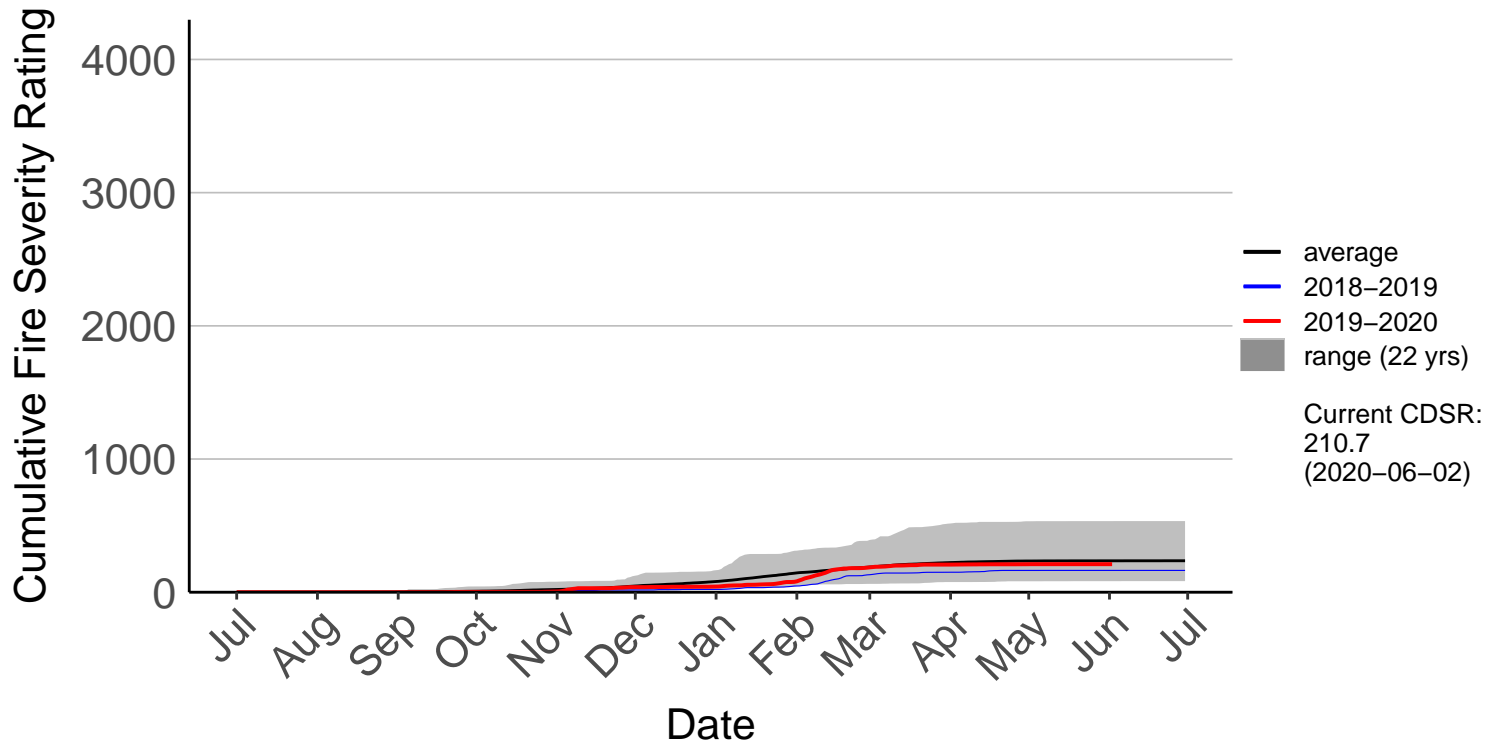

Goudies 2 Raws (Mar 2017 to Jun 2020)

Cumulative Fire Severity Rating

Goudies Raws (Feb 1999 to Feb 2017) – DISCONTINUED

Hautu Raws (Jul 2017 to Jun 2020)

Cumulative Fire Severity Rating

Matea Raws (Feb 1999 to Jun 2020)

Minginui Raws (Jul 1998 to Jun 2020)

Rotoaira Raws (Jul 2017 to Jun 2020)

Ruatahuna Raws (Jul 2017 to Jun 2020)

Cumulative Fire Severity Rating

Tahorakuri Raws (Jul 1996 to Jun 2020)

Cumulative Fire Severity Rating

Taupo Raws (Oct 2016 to Jun 2020)

Cumulative Fire Severity Rating

Taupo SYNOP (Jul 1996 to Jun 2020)

Cumulative Fire Severity Rating

Tihoi Raws (Jul 2017 to Jun 2020)

Cumulative Fire Severity Rating

Webb Raws (Jan 2005 to Feb 2017) – DISCONTINUED