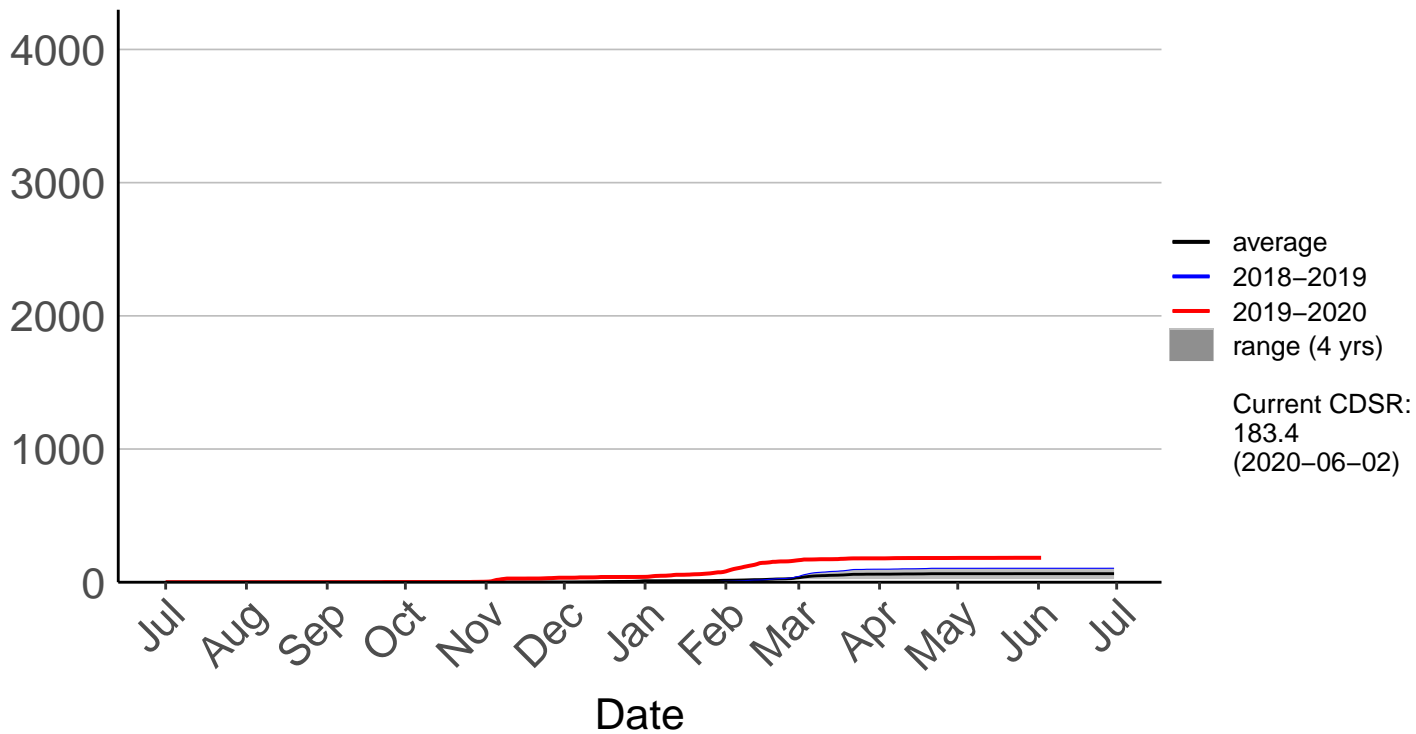

Goudies 2 Raws (Mar 2017 to Jun 2020)

Cumulative Fire Severity Rating

Goudies Raws (Feb 1999 to Feb 2017) – DISCONTINUED

Hautu Raws (Jul 2017 to Jun 2020)

Cumulative Fire Severity Rating

Matea Raws (Feb 1999 to Jun 2020)

Minginui Raws (Jul 1998 to Jun 2020)

Rotoaira Raws (Jul 2017 to Jun 2020)

Ruatahuna Raws (Jul 2017 to Jun 2020)

Cumulative Fire Severity Rating

Tahorakuri Raws (Jul 1996 to Jun 2020)

Cumulative Fire Severity Rating