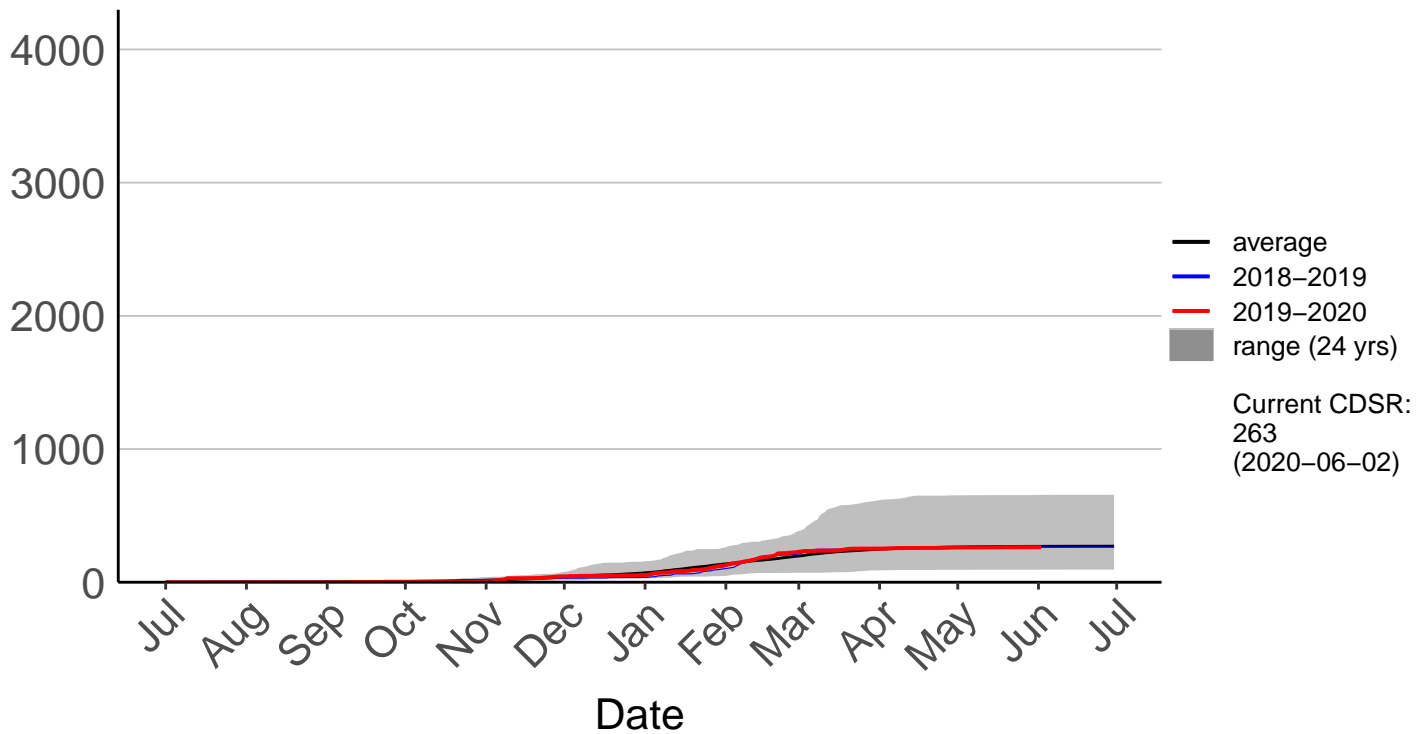

Minginui Raws (Jul 1998 to Jun 2020)

Rotoaira Raws (Jul 2017 to Jun 2020)

Ruatahuna Raws (Jul 2017 to Jun 2020)

Cumulative Fire Severity Rating

Tahorakuri Raws (Jul 1996 to Jun 2020)

Cumulative Fire Severity Rating

Taupo Raws (Oct 2016 to Jun 2020)

Cumulative Fire Severity Rating

Taupo SYNOP (Jul 1996 to Jun 2020)

Cumulative Fire Severity Rating

Tihoi Raws (Jul 2017 to Jun 2020)

Cumulative Fire Severity Rating

Webb Raws (Jan 2005 to Feb 2017) – DISCONTINUED