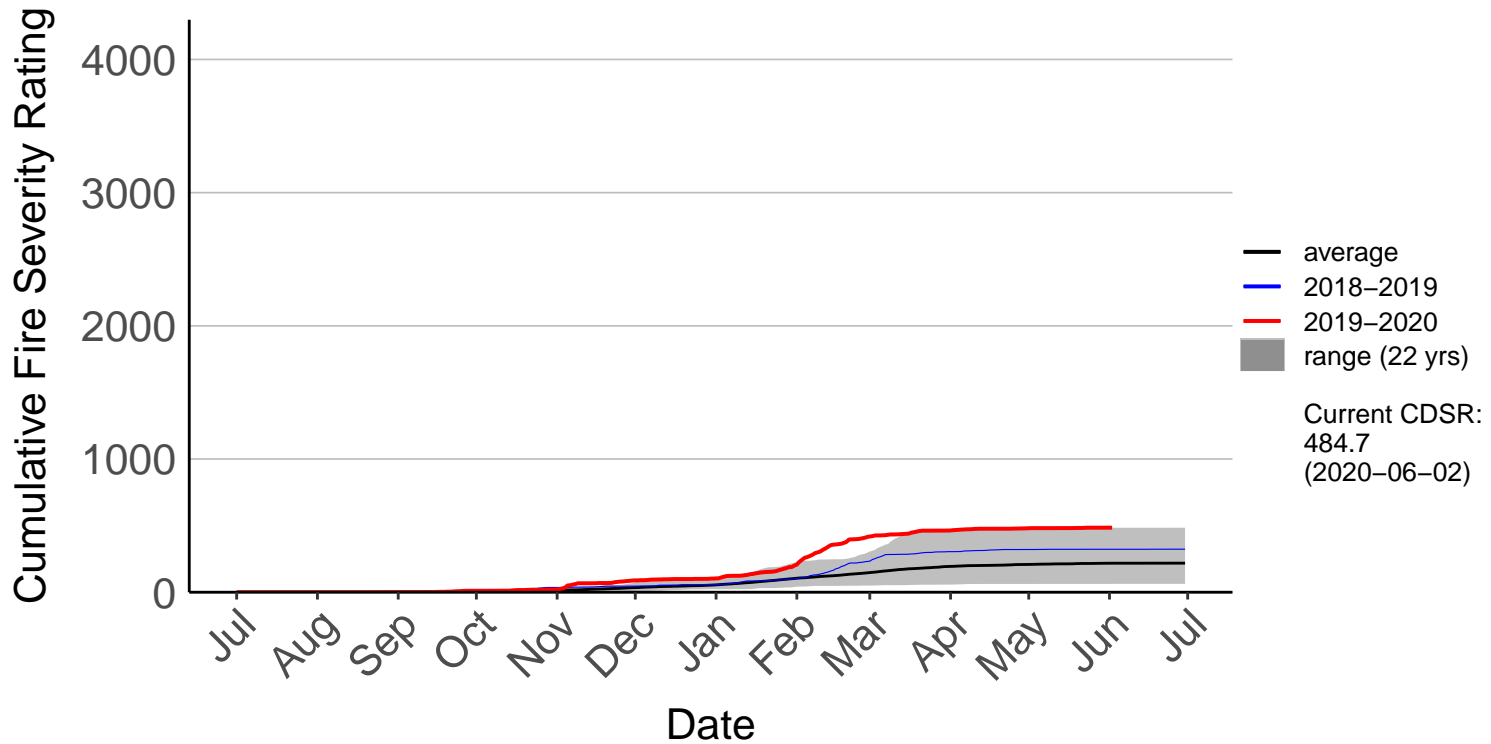

Goudies 2 Raws (Mar 2017 to Jun 2020)

Cumulative Fire Severity Rating

Goudies Raws (Feb 1999 to Feb 2017) – DISCONTINUED

Hautu Raws (Jul 2017 to Jun 2020)

Cumulative Fire Severity Rating

Matea Raws (Feb 1999 to Jun 2020)

Minginui Raws (Jul 1998 to Jun 2020)

Rotoaira Raws (Jul 2017 to Jun 2020)

Ruatahuna Raws (Jul 2017 to Jun 2020)

Cumulative Fire Severity Rating

Tahorakuri Raws (Jul 1996 to Jun 2020)

Cumulative Fire Severity Rating

Taupo Raws (Oct 2016 to Jun 2020)

Cumulative Fire Severity Rating

Taupo SYNOP (Jul 1996 to Jun 2020)

Cumulative Fire Severity Rating

Tihoi Raws (Jul 2017 to Jun 2020)

Cumulative Fire Severity Rating

Webb Raws (Jan 2005 to Feb 2017) – DISCONTINUED