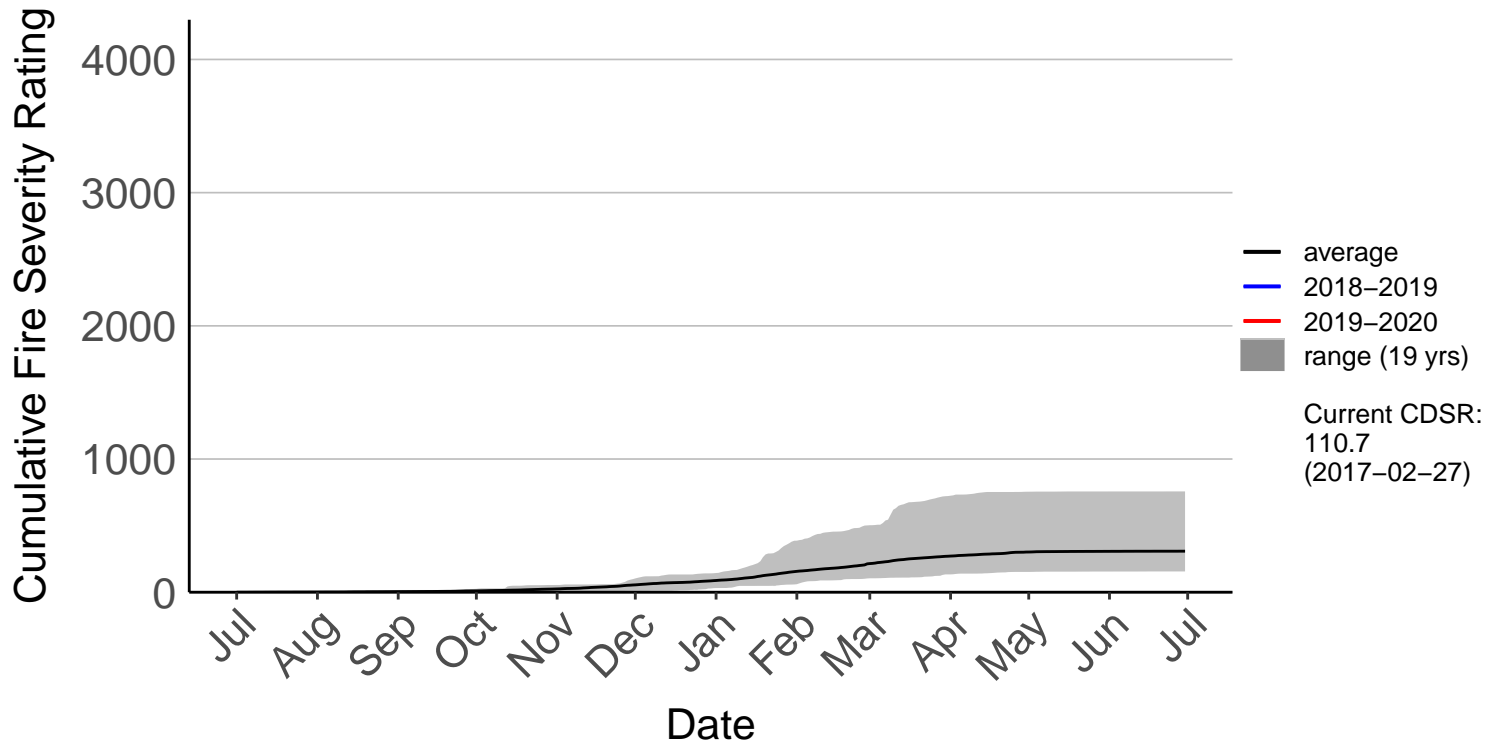

Goudies 2 Raws (Mar 2017 to Jun 2020)

Cumulative Fire Severity Rating

Goudies Raws (Feb 1999 to Feb 2017) – DISCONTINUED

Hautu Raws (Jul 2017 to Jun 2020)

Cumulative Fire Severity Rating

Matea Raws (Feb 1999 to Jun 2020)

Minginui Raws (Jul 1998 to Jun 2020)

Rotoaira Raws (Jul 2017 to Jun 2020)

Ruatahuna Raws (Jul 2017 to Jun 2020)

Cumulative Fire Severity Rating

Tahorakuri Raws (Jul 1996 to Jun 2020)

Cumulative Fire Severity Rating

Taupo Raws (Oct 2016 to Jun 2020)

Cumulative Fire Severity Rating

Taupo SYNOP (Jul 1996 to Jun 2020)

Cumulative Fire Severity Rating

Tihoi Raws (Jul 2017 to Jun 2020)

Cumulative Fire Severity Rating

Webb Raws (Jan 2005 to Feb 2017) – DISCONTINUED