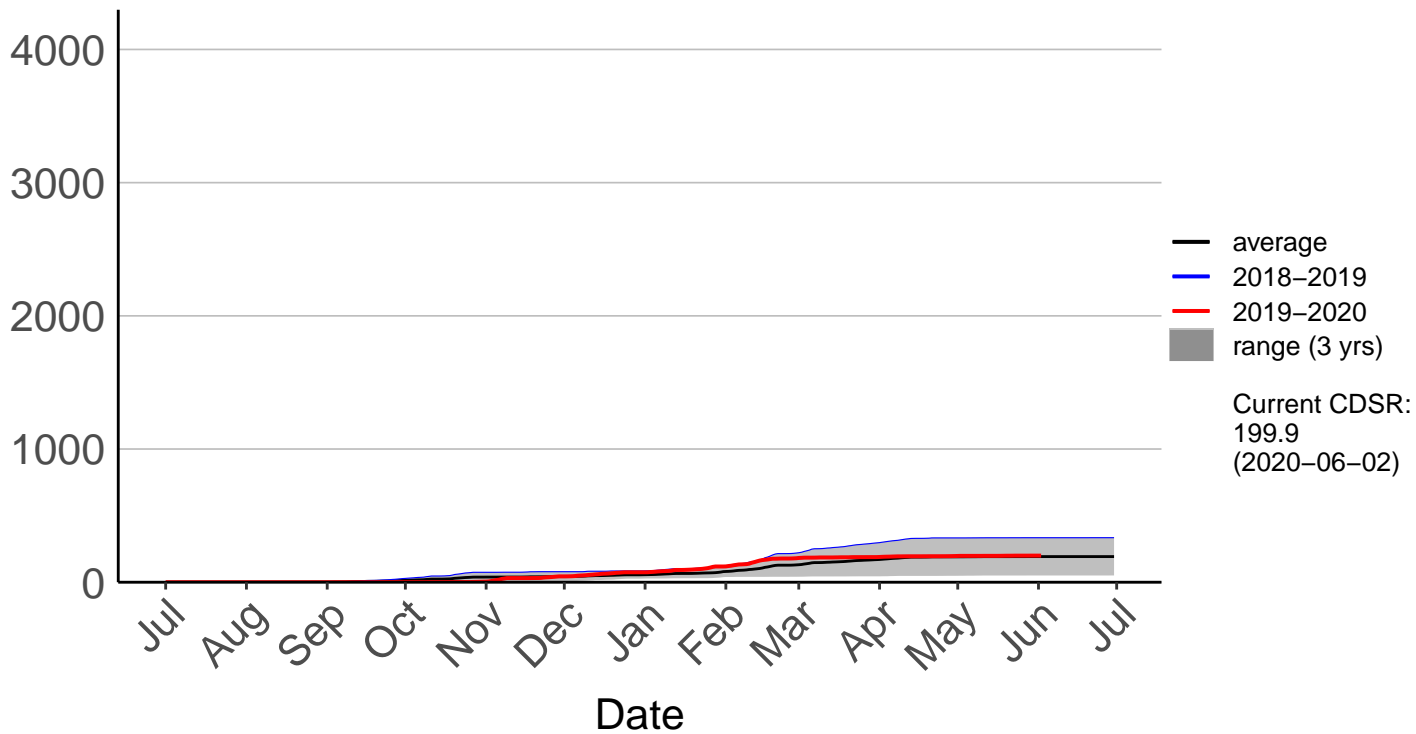

Minginui Raws (Jul 1998 to Jun 2020)

Rotoaira Raws (Jul 2017 to Jun 2020)

Ruatahuna Raws (Jul 2017 to Jun 2020)

Cumulative Fire Severity Rating

Tahorakuri Raws (Jul 1996 to Jun 2020)

Cumulative Fire Severity Rating

Taupo Raws (Oct 2016 to Jun 2020)

Cumulative Fire Severity Rating

Taupo SYNOP (Jul 1996 to Jun 2020)

Cumulative Fire Severity Rating

Tihoi Raws (Jul 2017 to Jun 2020)

Cumulative Fire Severity Rating

Webb Raws (Jan 2005 to Feb 2017) – DISCONTINUED