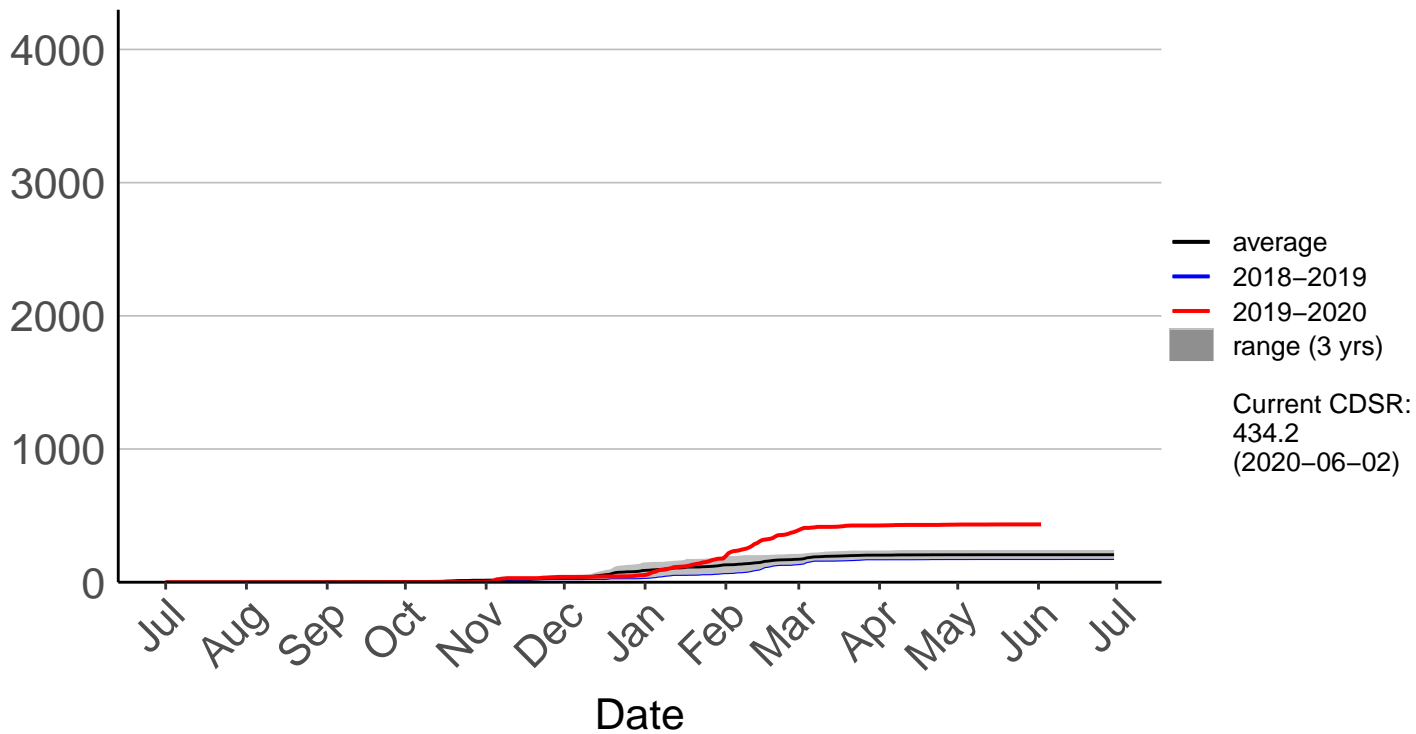

Taupo Raws (Oct 2016 to Jun 2020)

Cumulative Fire Severity Rating

Taupo SYNOP (Jul 1996 to Jun 2020)

Cumulative Fire Severity Rating

Tihoi Raws (Jul 2017 to Jun 2020)

Cumulative Fire Severity Rating

Webb Raws (Jan 2005 to Feb 2017) – DISCONTINUED