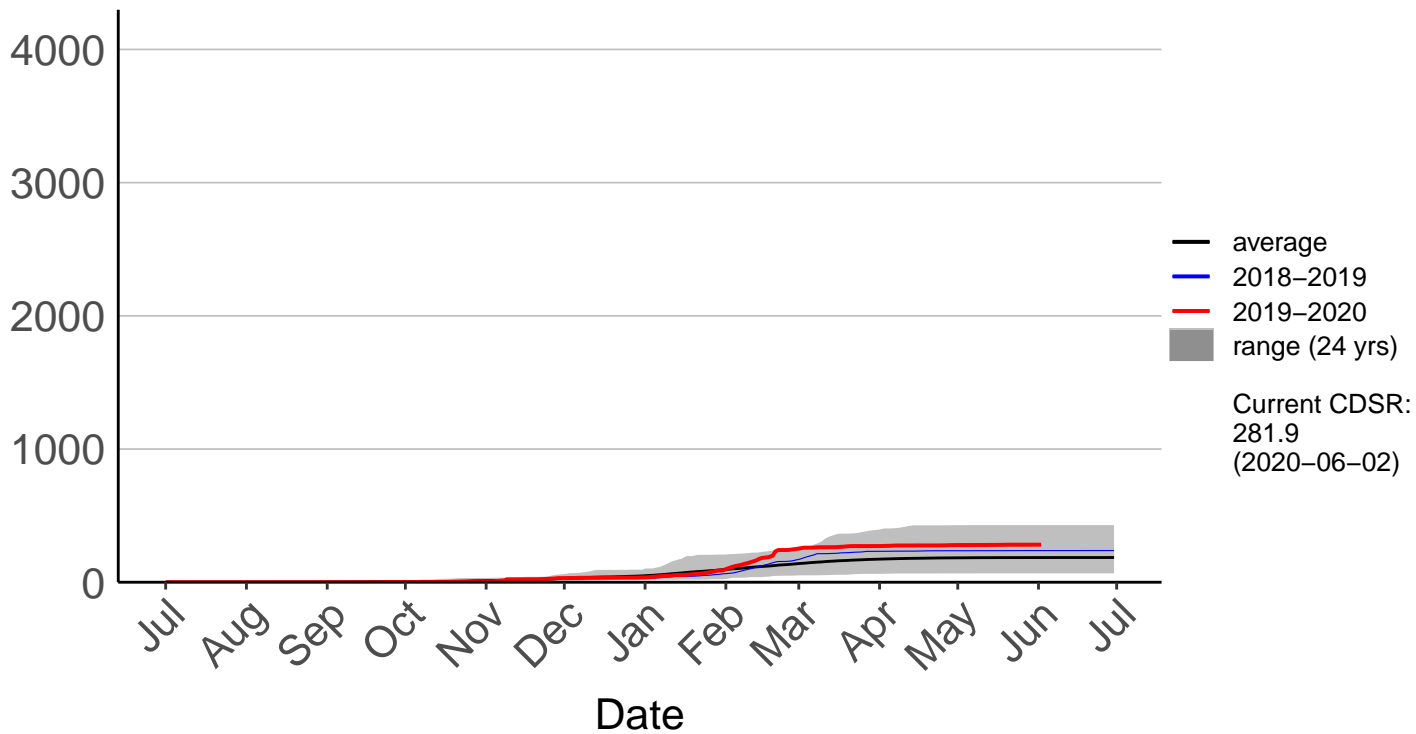

Minginui Raws (Jul 1998 to Jun 2020)

Rotoaira Raws (Jul 2017 to Jun 2020)

Ruatahuna Raws (Jul 2017 to Jun 2020)

Cumulative Fire Severity Rating

Tahorakuri Raws (Jul 1996 to Jun 2020)

Cumulative Fire Severity Rating

Taupo Raws (Oct 2016 to Jun 2020)

Cumulative Fire Severity Rating

Taupo SYNOP (Jul 1996 to Jun 2020)

Cumulative Fire Severity Rating

Tihoi Raws (Jul 2017 to Jun 2020)

Cumulative Fire Severity Rating

Webb Raws (Jan 2005 to Feb 2017) – DISCONTINUED