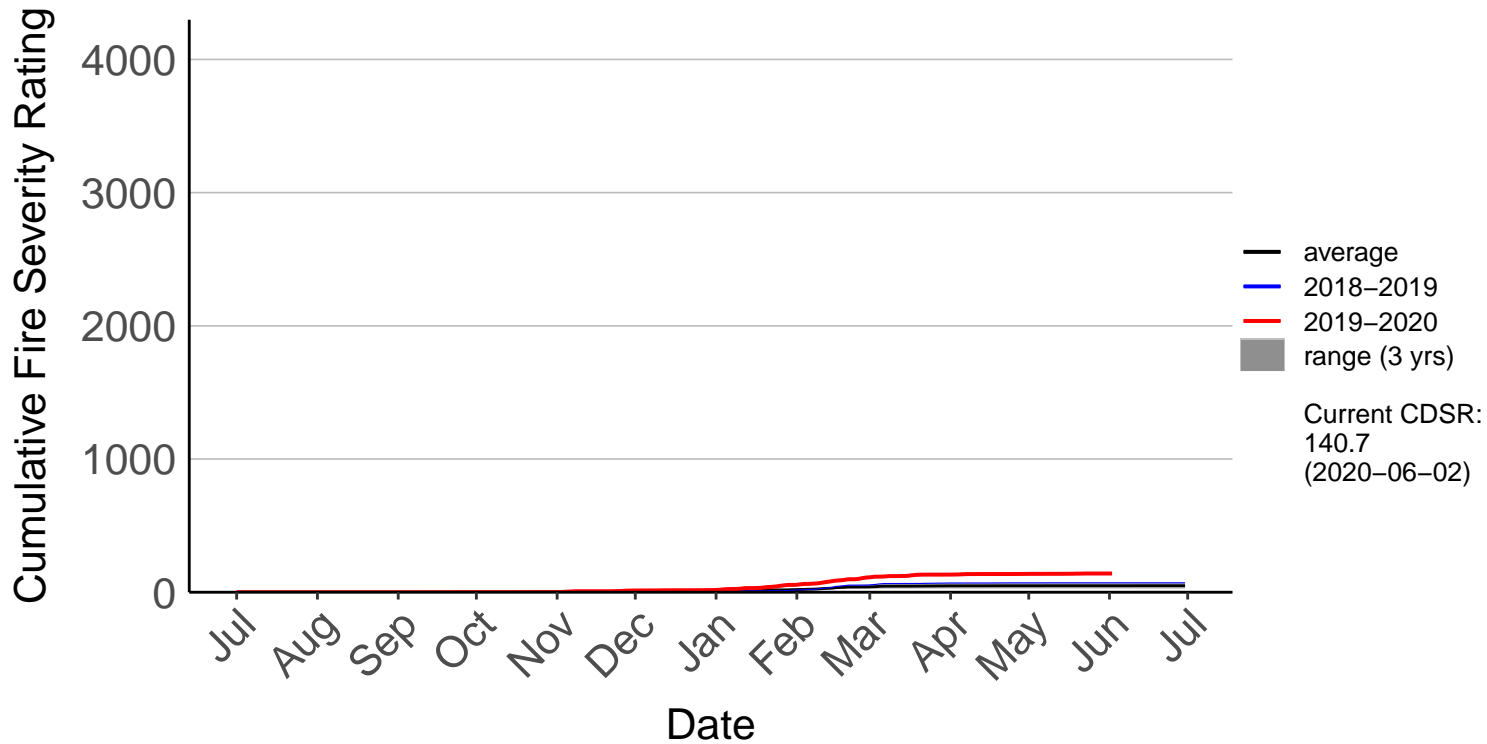

Goudies 2 Raws (Mar 2017 to Jun 2020)

Cumulative Fire Severity Rating

Goudies Raws (Feb 1999 to Feb 2017) – DISCONTINUED

Hautu Raws (Jul 2017 to Jun 2020)

Cumulative Fire Severity Rating

Matea Raws (Feb 1999 to Jun 2020)

Minginui Raws (Jul 1998 to Jun 2020)

Rotoaira Raws (Jul 2017 to Jun 2020)

Ruatahuna Raws (Jul 2017 to Jun 2020)

Cumulative Fire Severity Rating

Tahorakuri Raws (Jul 1996 to Jun 2020)

Cumulative Fire Severity Rating

Taupo Raws (Oct 2016 to Jun 2020)

Cumulative Fire Severity Rating

Taupo SYNOP (Jul 1996 to Jun 2020)

Cumulative Fire Severity Rating

Tihoi Raws (Jul 2017 to Jun 2020)

Cumulative Fire Severity Rating

Webb Raws (Jan 2005 to Feb 2017) – DISCONTINUED