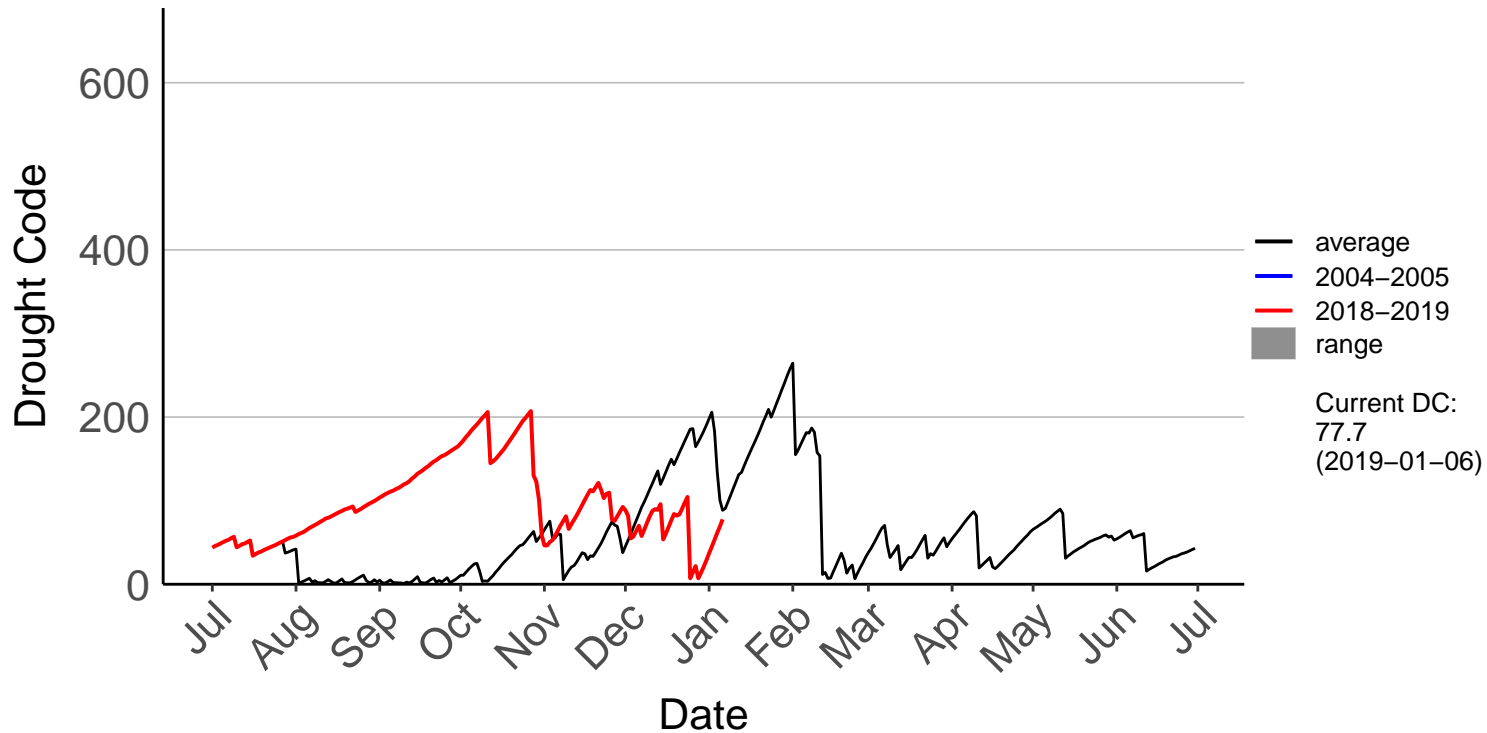

Goudies 2 Raws

Goudies Raws – DISCONTINUED

Hautu Raws

Matea Raws

Minginui Raws

Rotoaira Raws

Ruatahuna Raws

Tahorakuri Raws

Taupo Raws

Taupo SYNOP

Tihoi Raws

Webb Raws – DISCONTINUED