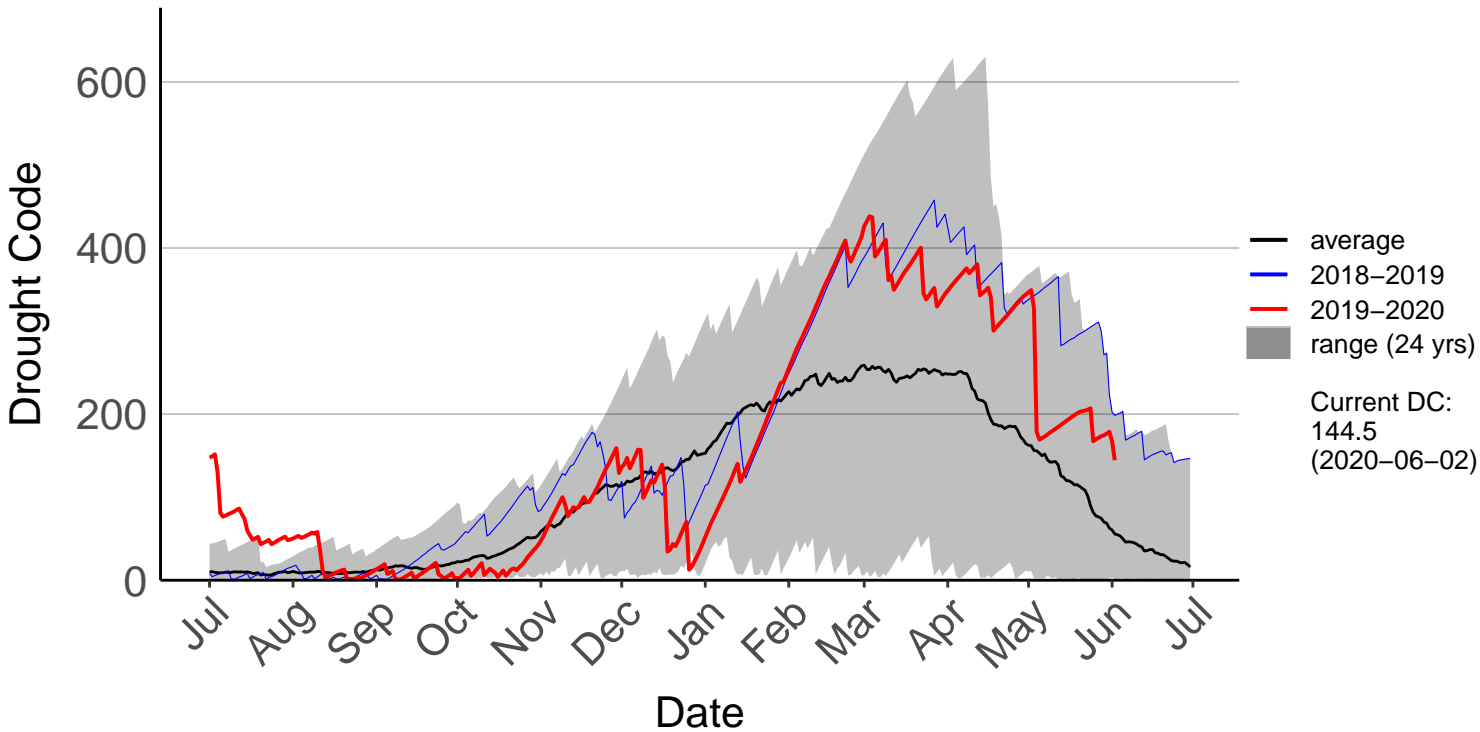

Goudies 2 Raws (Mar 2017 to Jun 2020)

Goudies Raws (Feb 1999 to Feb 2017) – DISCONTINUED

Hautu Raws (Jul 2017 to Jun 2020)

Matea Raws (Feb 1999 to Jun 2020)

Minginui Raws (Jul 1998 to Jun 2020)

Rotoaira Raws (Jul 2017 to Jun 2020)

Ruatahuna Raws (Jul 2017 to Jun 2020)

Tahorakuri Raws (Jul 1996 to Jun 2020)

Taupo Raws (Oct 2016 to Jun 2020)

Taupo SYNOP (Jul 1996 to Jun 2020)

Tihoi Raws (Jul 2017 to Jun 2020)

Webb Raws (Jan 2005 to Feb 2017) – DISCONTINUED