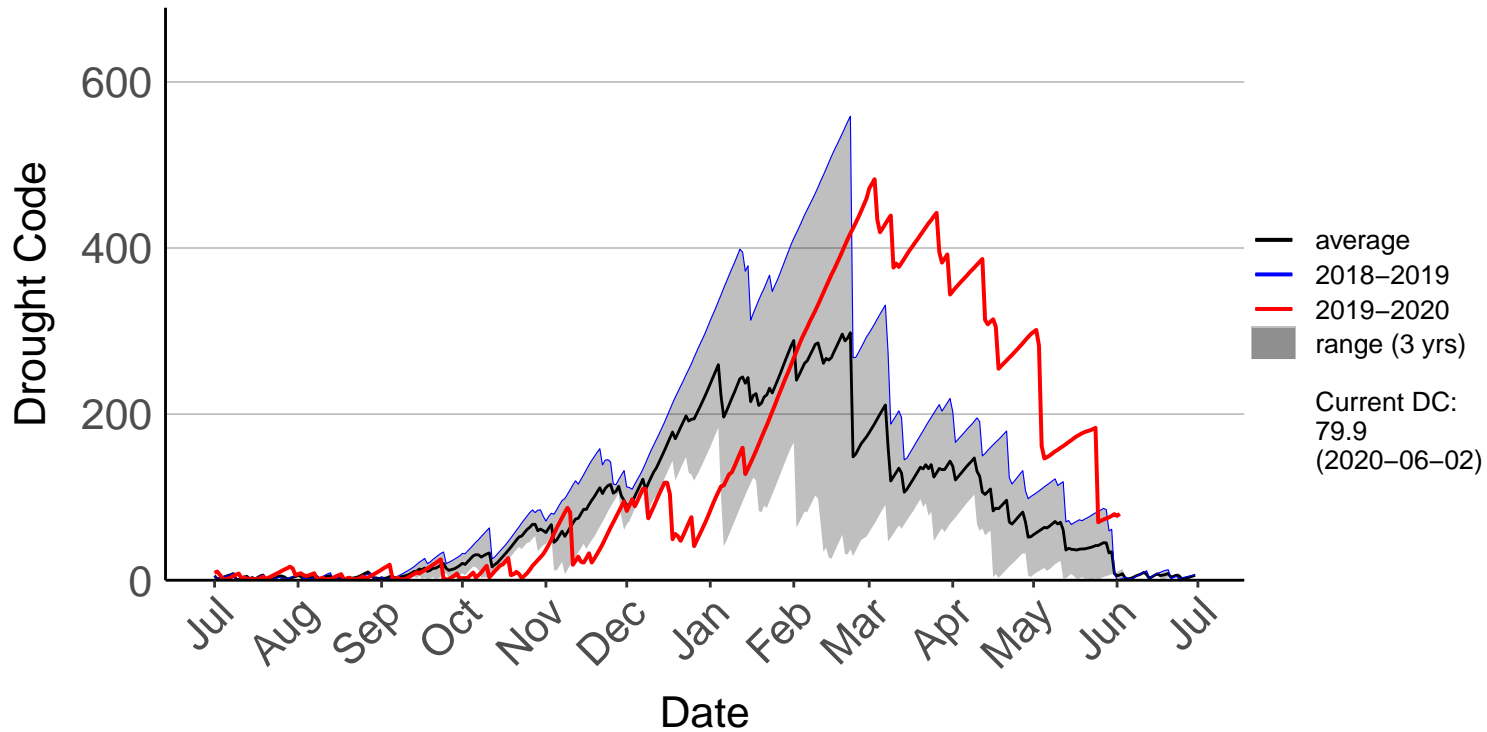

Goudies 2 Raws (Mar 2017 to Jun 2020)

Goudies Raws (Feb 1999 to Feb 2017) – DISCONTINUED

Hautu Raws (Jul 2017 to Jun 2020)

Matea Raws (Feb 1999 to Jun 2020)

Minginui Raws (Jul 1998 to Jun 2020)

Rotoaira Raws (Jul 2017 to Jun 2020)

Ruatahuna Raws (Jul 2017 to Jun 2020)

Tahorakuri Raws (Jul 1996 to Jun 2020)

Taupo Raws (Oct 2016 to Jun 2020)

Taupo SYNOP (Jul 1996 to Jun 2020)

Tihoi Raws (Jul 2017 to Jun 2020)

Webb Raws (Jan 2005 to Feb 2017) – DISCONTINUED