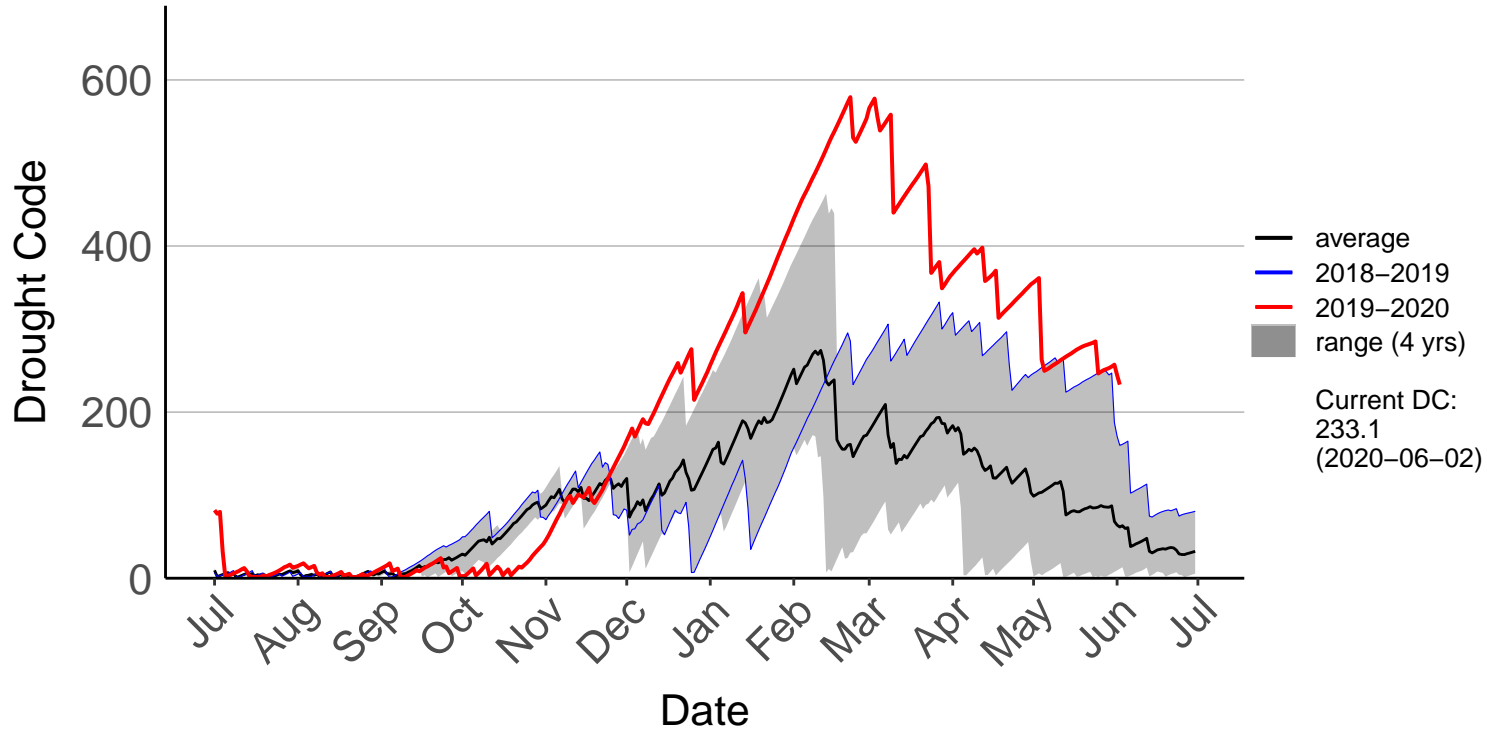

Goudies 2 Raws (Mar 2017 to Jun 2020)

Goudies Raws (Feb 1999 to Feb 2017) – DISCONTINUED

Hautu Raws (Jul 2017 to Jun 2020)

Matea Raws (Feb 1999 to Jun 2020)

Minginui Raws (Jul 1998 to Jun 2020)

Rotoaira Raws (Jul 2017 to Jun 2020)

Ruatahuna Raws (Jul 2017 to Jun 2020)

Tahorakuri Raws (Jul 1996 to Jun 2020)

Taupo Raws (Oct 2016 to Jun 2020)

Taupo SYNOP (Jul 1996 to Jun 2020)

Tihoi Raws (Jul 2017 to Jun 2020)

Webb Raws (Jan 2005 to Feb 2017) – DISCONTINUED