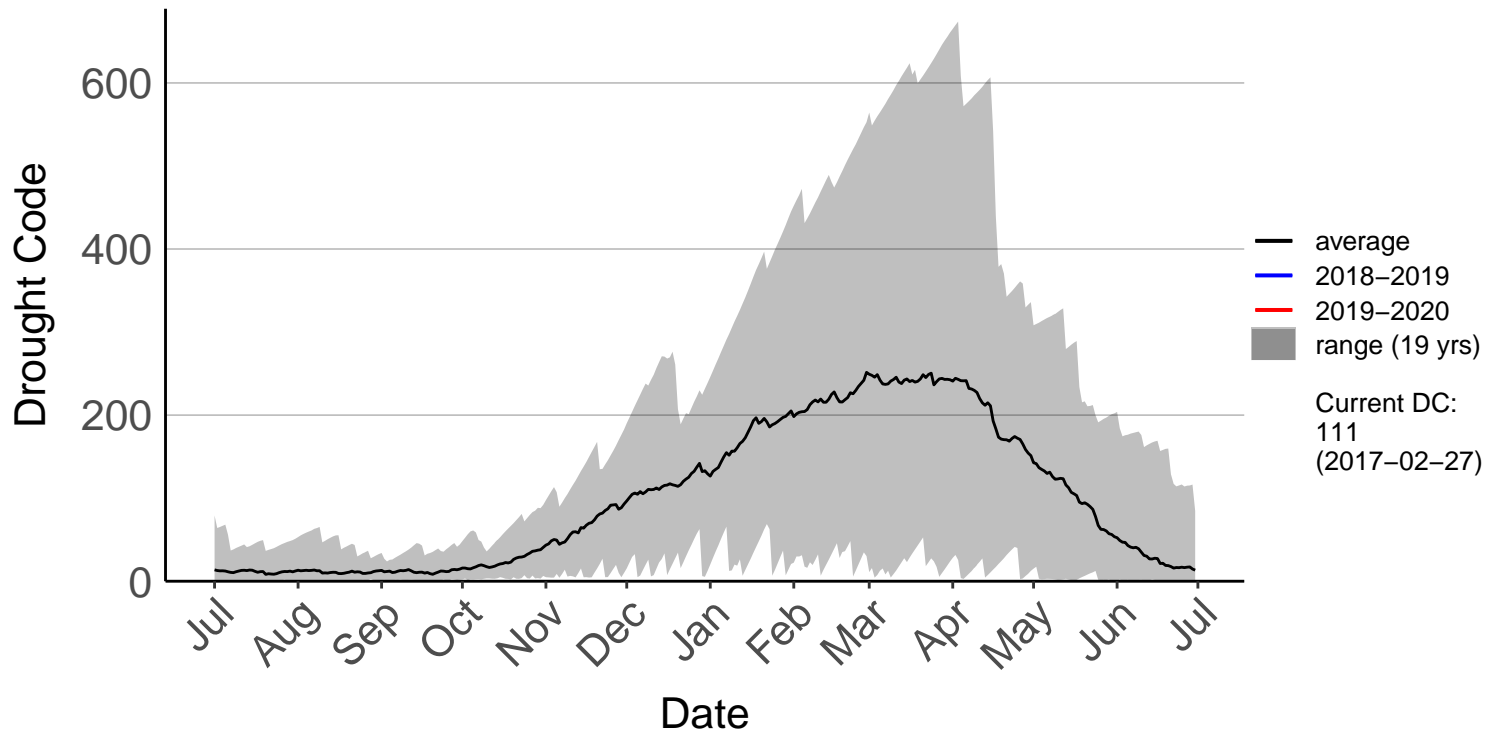

Goudies 2 Raws (Mar 2017 to Jun 2020)

Goudies Raws (Feb 1999 to Feb 2017) – DISCONTINUED

Hautu Raws (Jul 2017 to Jun 2020)

Matea Raws (Feb 1999 to Jun 2020)

Minginui Raws (Jul 1998 to Jun 2020)

Rotoaira Raws (Jul 2017 to Jun 2020)

Ruatahuna Raws (Jul 2017 to Jun 2020)

Tahorakuri Raws (Jul 1996 to Jun 2020)

Taupo Raws (Oct 2016 to Jun 2020)

Taupo SYNOP (Jul 1996 to Jun 2020)

Tihoi Raws (Jul 2017 to Jun 2020)

Webb Raws (Jan 2005 to Feb 2017) – DISCONTINUED