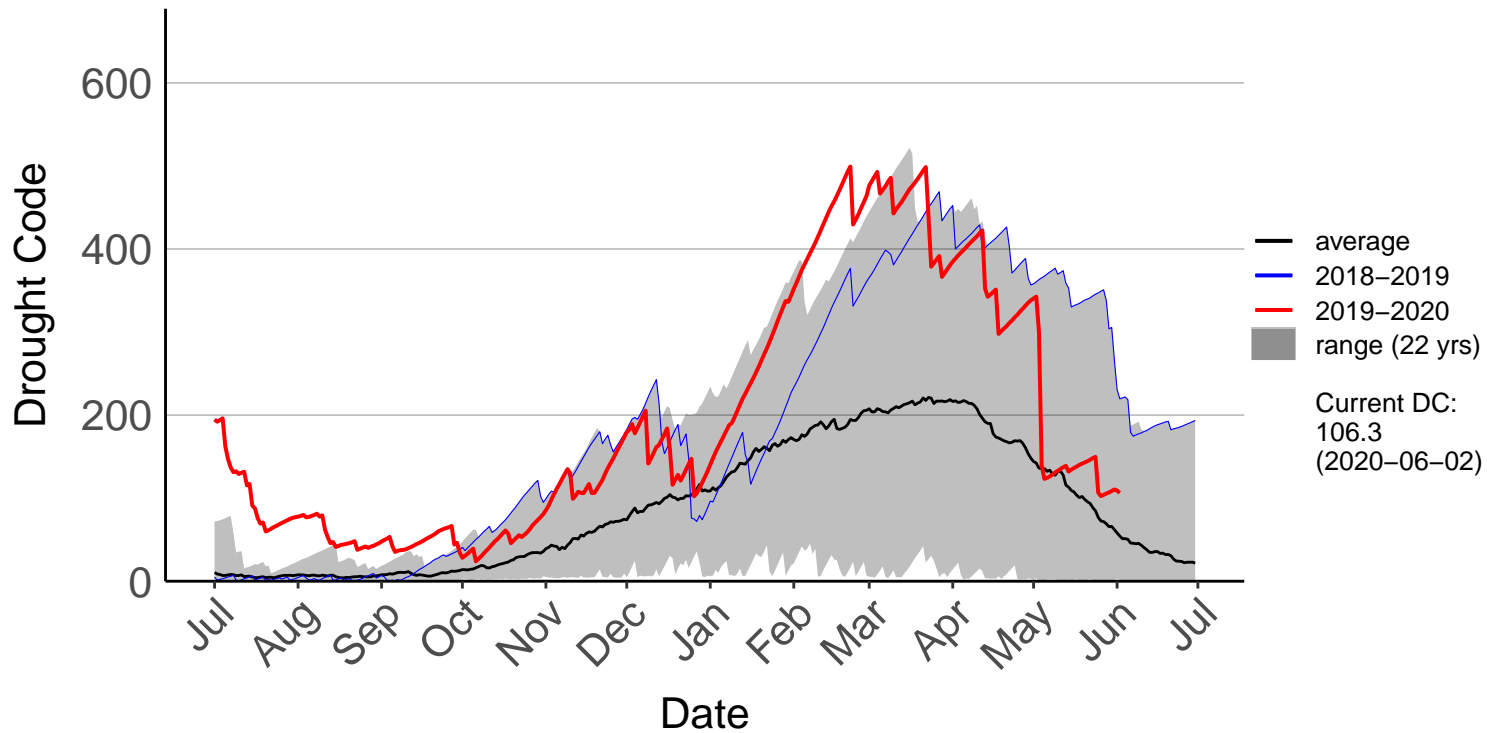

Goudies 2 Raws (Mar 2017 to Jun 2020)

Goudies Raws (Feb 1999 to Feb 2017) – DISCONTINUED

Hautu Raws (Jul 2017 to Jun 2020)

Matea Raws (Feb 1999 to Jun 2020)

Minginui Raws (Jul 1998 to Jun 2020)

Rotoaira Raws (Jul 2017 to Jun 2020)

Ruatahuna Raws (Jul 2017 to Jun 2020)

Tahorakuri Raws (Jul 1996 to Jun 2020)

Taupo Raws (Oct 2016 to Jun 2020)

Taupo SYNOP (Jul 1996 to Jun 2020)

Tihoi Raws (Jul 2017 to Jun 2020)

Webb Raws (Jan 2005 to Feb 2017) – DISCONTINUED