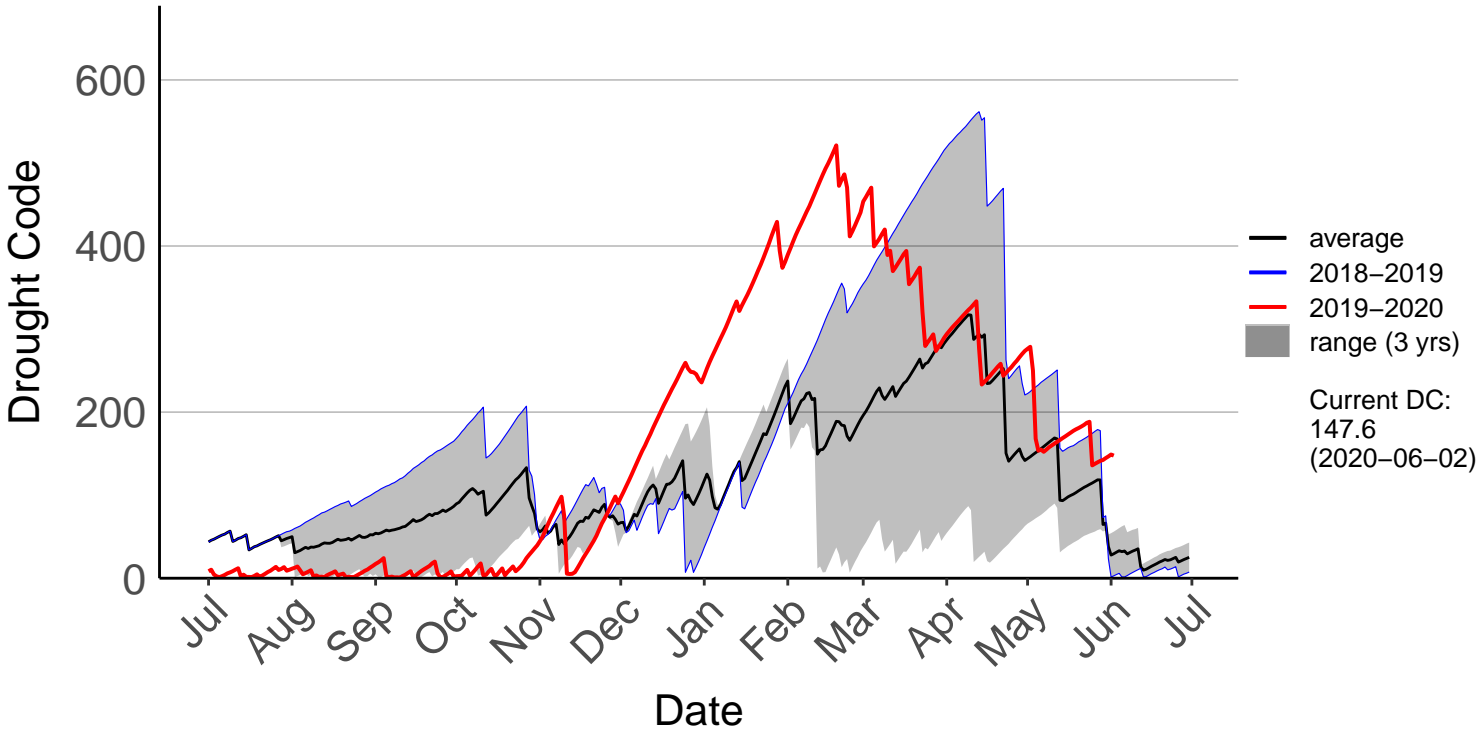

Goudies 2 Raws (Mar 2017 to Jun 2020)

Goudies Raws (Feb 1999 to Feb 2017) – DISCONTINUED

Hautu Raws (Jul 2017 to Jun 2020)

Matea Raws (Feb 1999 to Jun 2020)

Minginui Raws (Jul 1998 to Jun 2020)

Rotoaira Raws (Jul 2017 to Jun 2020)

Ruatahuna Raws (Jul 2017 to Jun 2020)

Tahorakuri Raws (Jul 1996 to Jun 2020)

Taupo Raws (Oct 2016 to Jun 2020)

Taupo SYNOP (Jul 1996 to Jun 2020)

Tihoi Raws (Jul 2017 to Jun 2020)

Webb Raws (Jan 2005 to Feb 2017) – DISCONTINUED