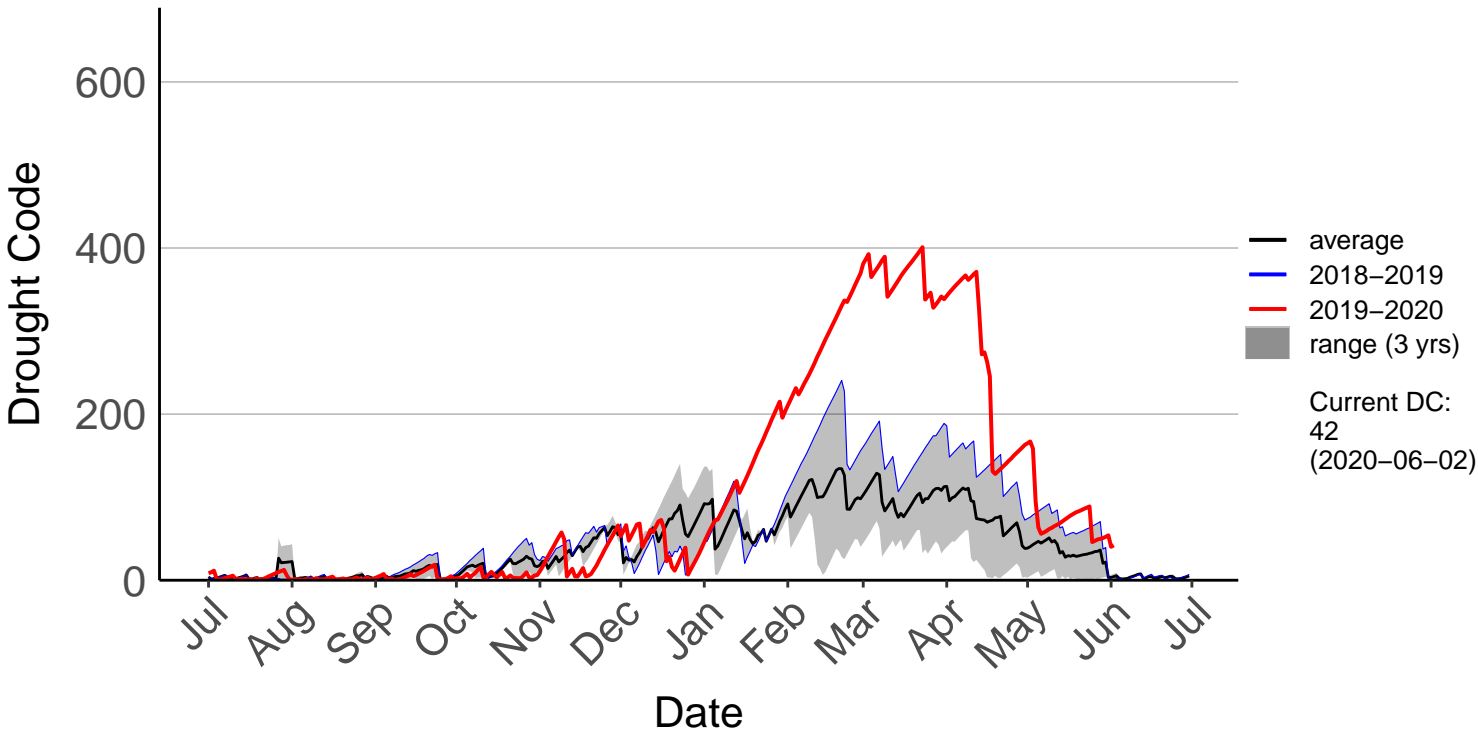

Goudies 2 Raws (Mar 2017 to Jun 2020)

Goudies Raws (Feb 1999 to Feb 2017) – DISCONTINUED

Hautu Raws (Jul 2017 to Jun 2020)

Matea Raws (Feb 1999 to Jun 2020)

Minginui Raws (Jul 1998 to Jun 2020)

Rotoaira Raws (Jul 2017 to Jun 2020)

Ruatahuna Raws (Jul 2017 to Jun 2020)

Tahorakuri Raws (Jul 1996 to Jun 2020)

Taupo Raws (Oct 2016 to Jun 2020)

Taupo SYNOP (Jul 1996 to Jun 2020)

Tihoi Raws (Jul 2017 to Jun 2020)

Webb Raws (Jan 2005 to Feb 2017) – DISCONTINUED