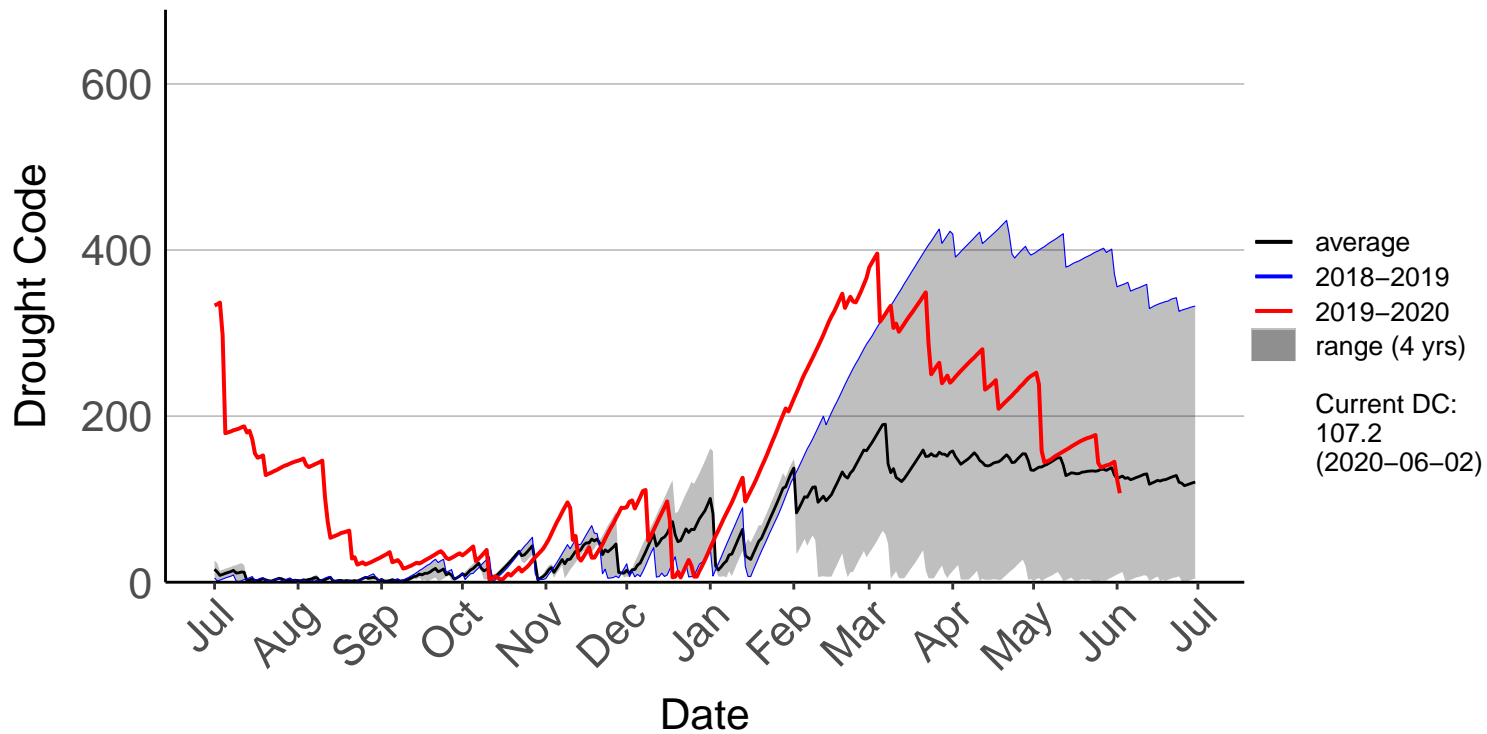

Goudies 2 Raws (Mar 2017 to Jun 2020)

Goudies Raws (Feb 1999 to Feb 2017) – DISCONTINUED

Hautu Raws (Jul 2017 to Jun 2020)

Matea Raws (Feb 1999 to Jun 2020)

Minginui Raws (Jul 1998 to Jun 2020)

Rotoaira Raws (Jul 2017 to Jun 2020)

Ruatahuna Raws (Jul 2017 to Jun 2020)

Tahorakuri Raws (Jul 1996 to Jun 2020)

Taupo Raws (Oct 2016 to Jun 2020)

Taupo SYNOP (Jul 1996 to Jun 2020)

Tihoi Raws (Jul 2017 to Jun 2020)

Webb Raws (Jan 2005 to Feb 2017) – DISCONTINUED