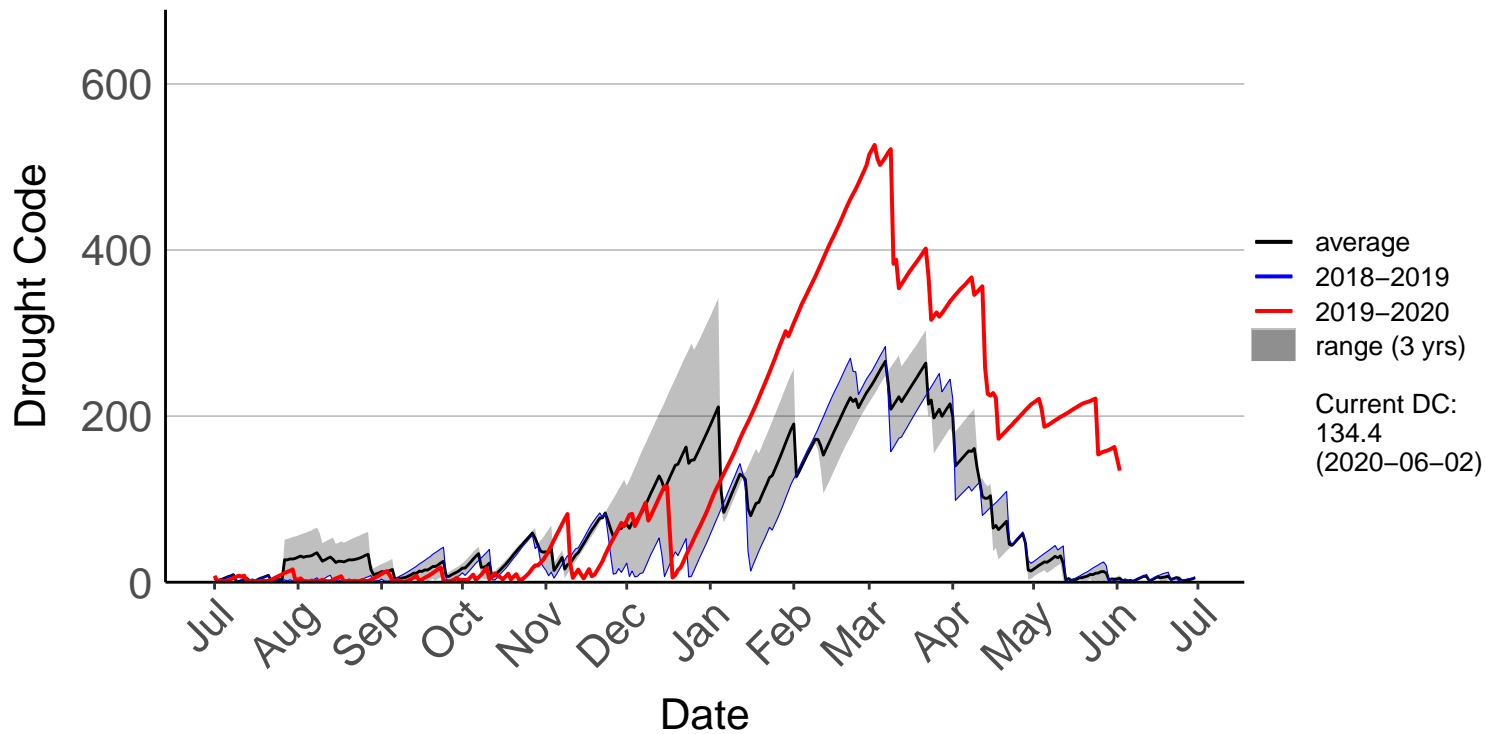

Ruatahuna Raws (Jul 2017 to Jun 2020)

Tahorakuri Raws (Jul 1996 to Jun 2020)

Taupo Raws (Oct 2016 to Jun 2020)

Taupo SYNOP (Jul 1996 to Jun 2020)

Tihoi Raws (Jul 2017 to Jun 2020)

Webb Raws (Jan 2005 to Feb 2017) – DISCONTINUED