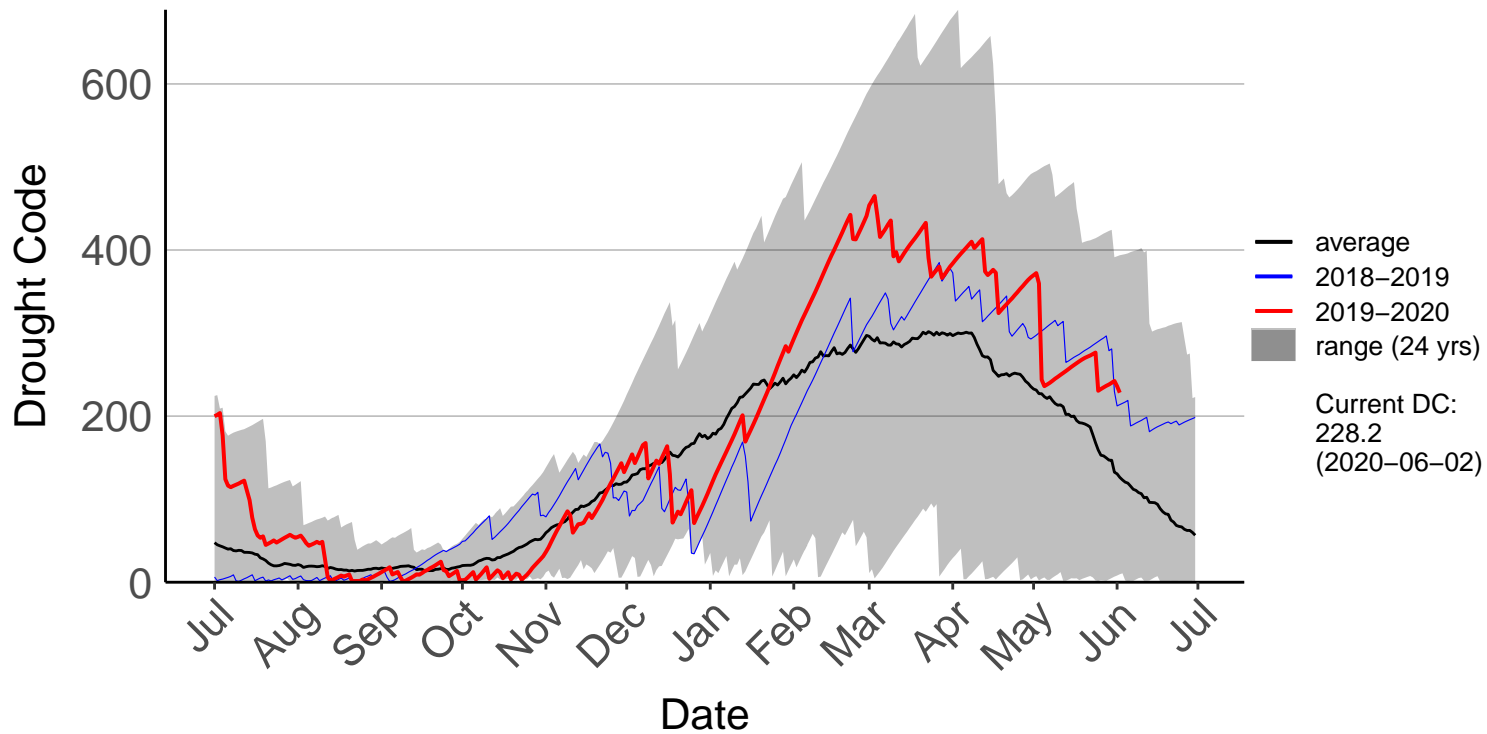

Ruatahuna Raws (Jul 2017 to Jun 2020)

Tahorakuri Raws (Jul 1996 to Jun 2020)

Taupo Raws (Oct 2016 to Jun 2020)

Taupo SYNOP (Jul 1996 to Jun 2020)

Tihoi Raws (Jul 2017 to Jun 2020)

Webb Raws (Jan 2005 to Feb 2017) – DISCONTINUED