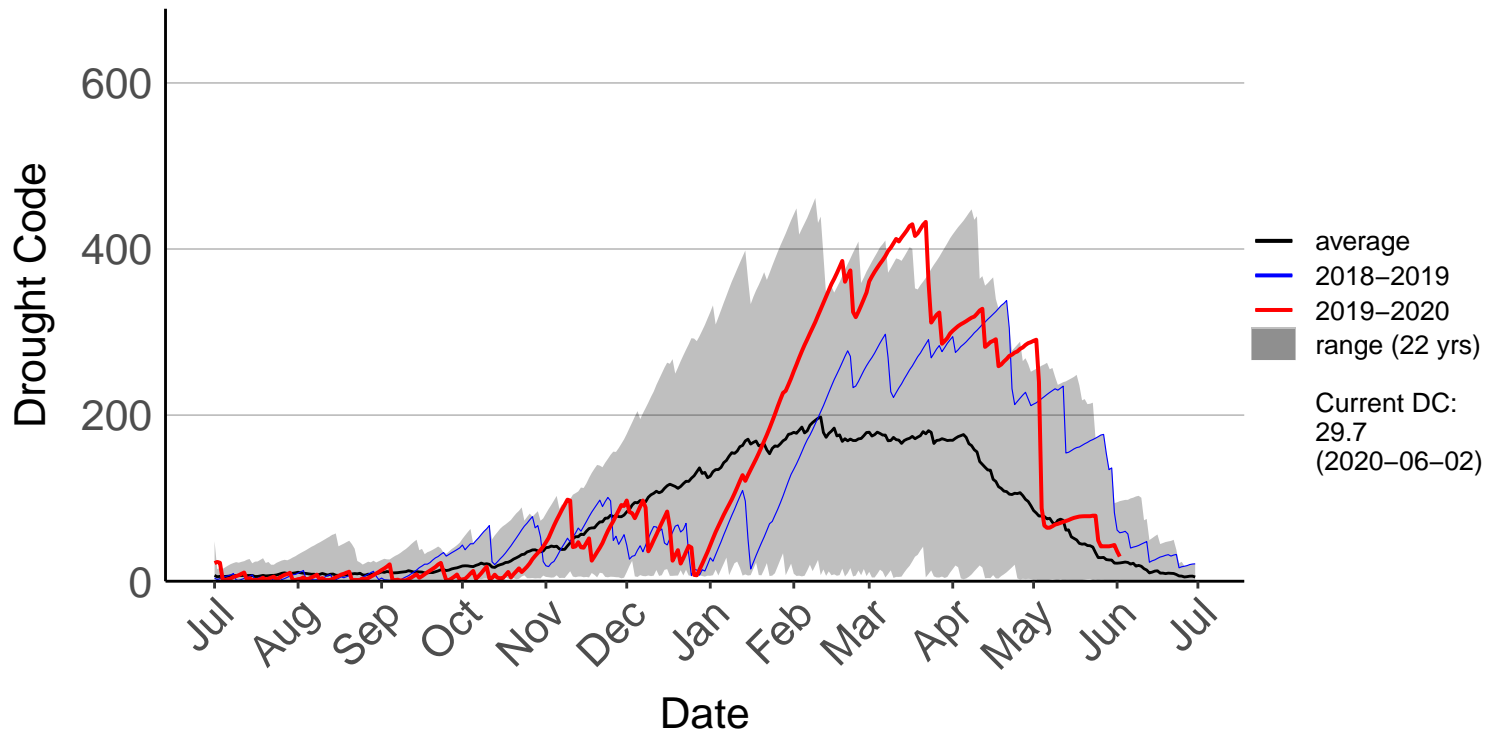

Goudies 2 Raws (Mar 2017 to Jun 2020)

Goudies Raws (Feb 1999 to Feb 2017) – DISCONTINUED

Hautu Raws (Jul 2017 to Jun 2020)

Matea Raws (Feb 1999 to Jun 2020)

Minginui Raws (Jul 1998 to Jun 2020)

Rotoaira Raws (Jul 2017 to Jun 2020)

Ruatahuna Raws (Jul 2017 to Jun 2020)

Tahorakuri Raws (Jul 1996 to Jun 2020)

Taupo Raws (Oct 2016 to Jun 2020)

Taupo SYNOP (Jul 1996 to Jun 2020)

Tihoi Raws (Jul 2017 to Jun 2020)

Webb Raws (Jan 2005 to Feb 2017) – DISCONTINUED