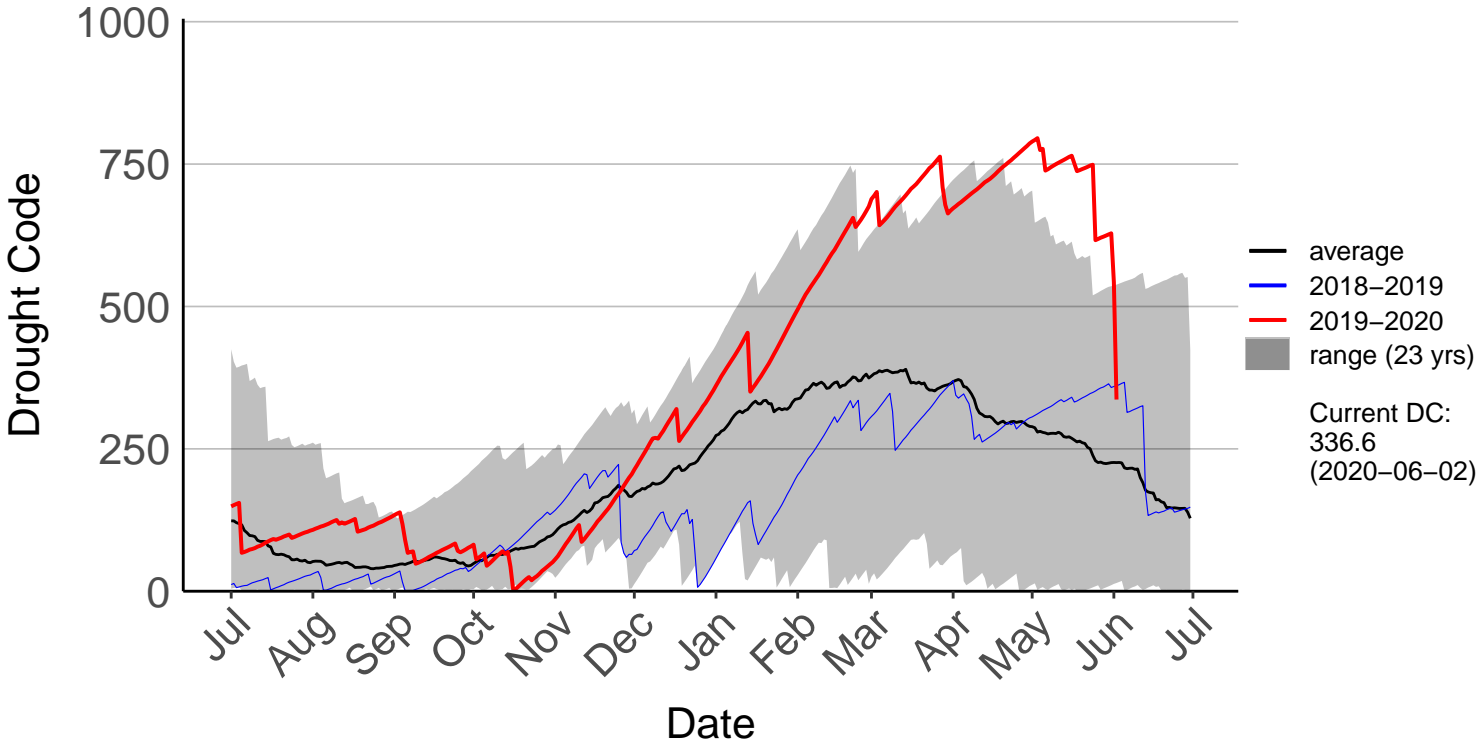

Bridge Pa Raws (Feb 1997 to Jun 2020)

Cricklewood Raws (Aug 1996 to Jun 2020)

Crownthorpe Raws (Mar 1999 to Jun 2020)

Gwavas Raws (Oct 1997 to Jun 2020)

Kaitawa Raws (Jul 2017 to Jun 2020)

Kaiwaka Raws (Jul 1996 to Jun 2020)

Mahia Aws (Jul 1996 to Jun 2020)

Mahia Raws (Mar 2017 to Jun 2020)

Napier Aero SYNOP (Jul 1996 to Jun 2020)

Napier Raws (Mar 2017 to Jun 2020)

Ongaonga Raws (Oct 1997 to Jun 2020)

Porangahau Raws (Jul 2017 to Jun 2020)

Te Apiti Road Raws (Jan 2015 to Jun 2020)

Te Haroto Raws (Aug 1996 to Jun 2020)

Te Pohue Raws (Jul 1996 to Jun 2020)

Tuai Raws (Jan 2006 to Jan 2018) – DISCONTINUED

Tuwharetoi Raws (Mar 2018 to Jun 2020)

Waihau Raws (Jul 1996 to Jun 2020)

Waipukurau Raws (Jul 1996 to Jun 2020)

Wairoa Raws (May 2017 to Jun 2020)

Wharerata Raws (Nov 2012 to Jun 2020)