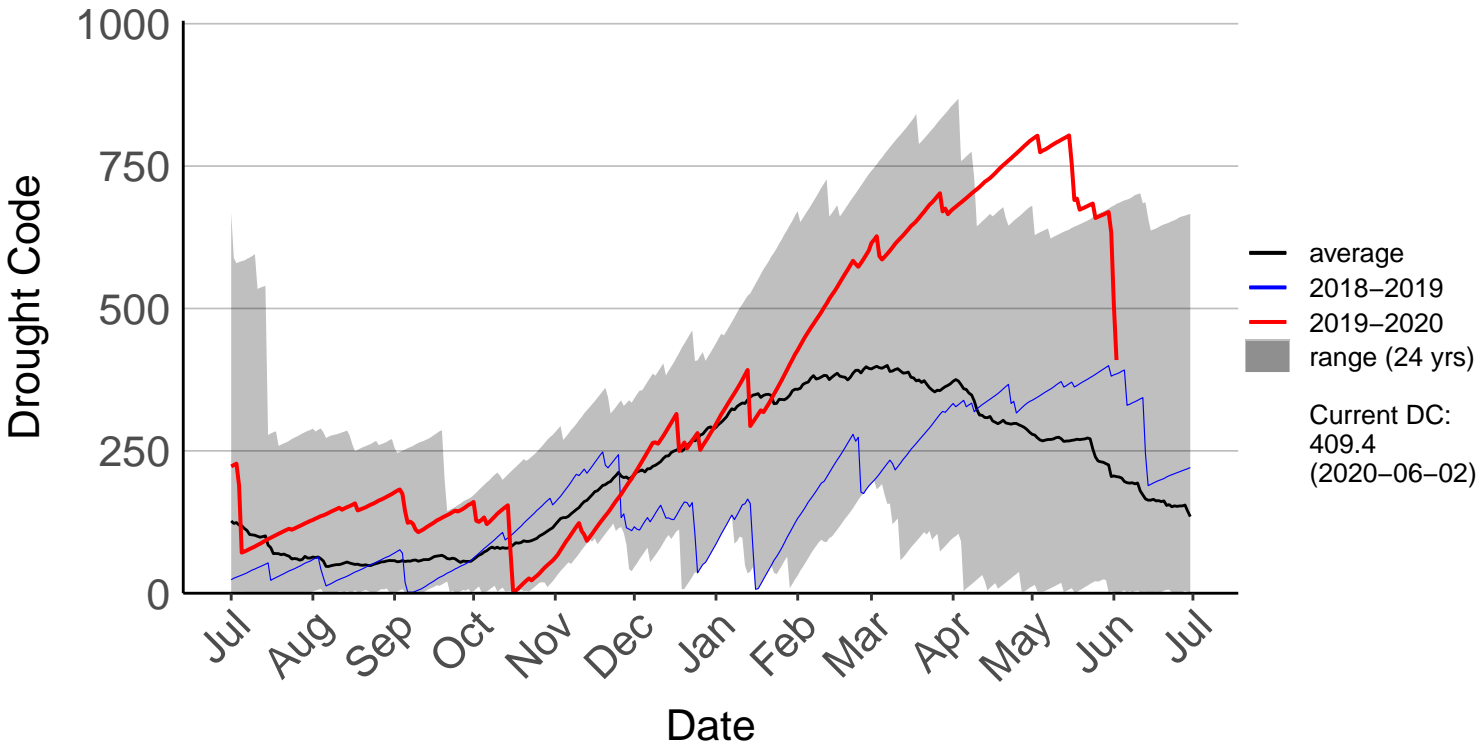

Bridge Pa Raws (Feb 1997 to Jun 2020)

Cricklewood Raws (Aug 1996 to Jun 2020)

Crownthorpe Raws (Mar 1999 to Jun 2020)

Gwavas Raws (Oct 1997 to Jun 2020)

Kaitawa Raws (Jul 2017 to Jun 2020)

Kaiwaka Raws (Jul 1996 to Jun 2020)

Mahia Aws (Jul 1996 to Jun 2020)

Mahia Raws (Mar 2017 to Jun 2020)

Napier Aero SYNOP (Jul 1996 to Jun 2020)

Napier Raws (Mar 2017 to Jun 2020)

Ongaonga Raws (Oct 1997 to Jun 2020)

Porangahau Raws (Jul 2017 to Jun 2020)

Te Apiti Road Raws (Jan 2015 to Jun 2020)

Te Haroto Raws (Aug 1996 to Jun 2020)

Te Pohue Raws (Jul 1996 to Jun 2020)

Tuai Raws (Jan 2006 to Jan 2018) – DISCONTINUED

Tuwharetoi Raws (Mar 2018 to Jun 2020)

Waihau Raws (Jul 1996 to Jun 2020)

Waipukurau Raws (Jul 1996 to Jun 2020)

Wairoa Raws (May 2017 to Jun 2020)

Wharerata Raws (Nov 2012 to Jun 2020)