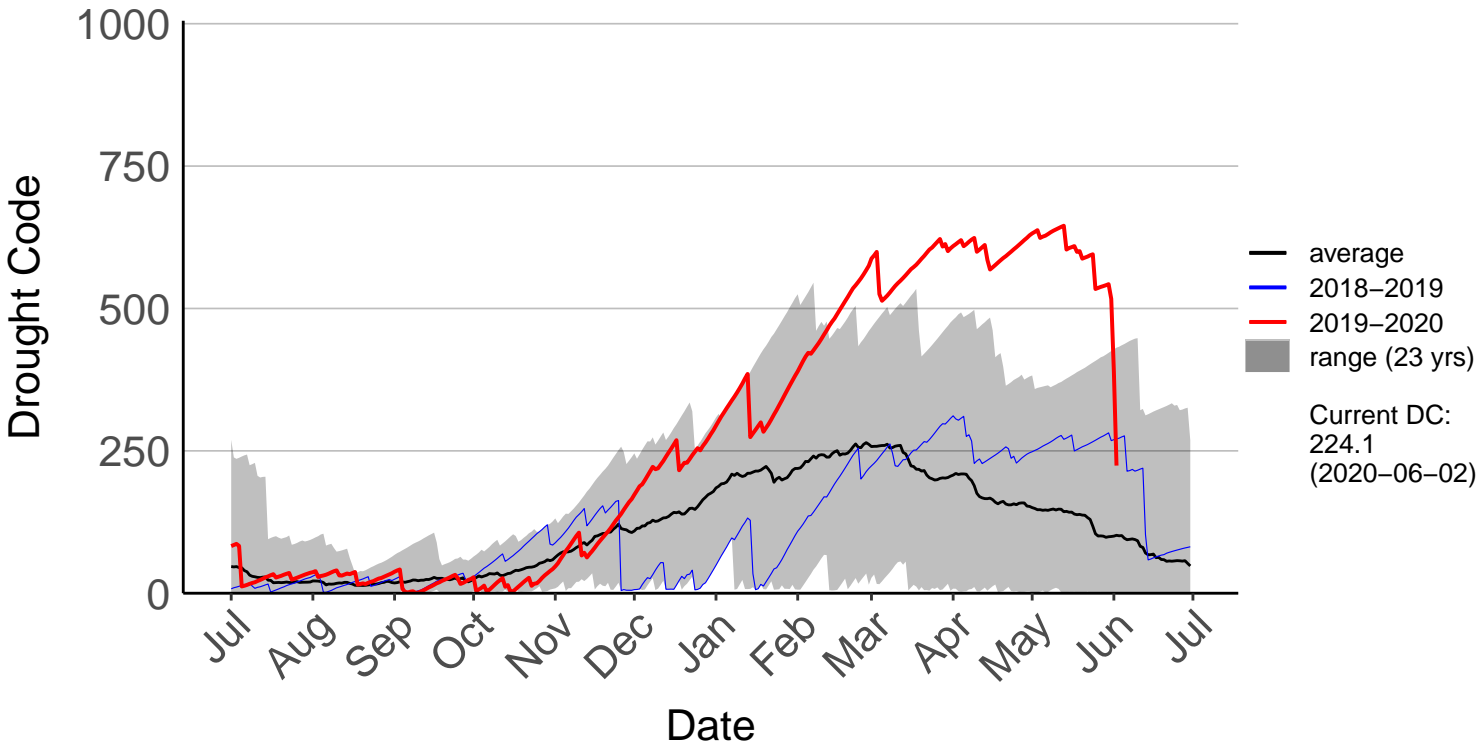

Bridge Pa Raws (Feb 1997 to Jun 2020)

Cricklewood Raws (Aug 1996 to Jun 2020)

Crownthorpe Raws (Mar 1999 to Jun 2020)

Gwavas Raws (Oct 1997 to Jun 2020)

Kaitawa Raws (Jul 2017 to Jun 2020)

Kaiwaka Raws (Jul 1996 to Jun 2020)

Mahia Aws (Jul 1996 to Jun 2020)

Mahia Raws (Mar 2017 to Jun 2020)

Napier Aero SYNOP (Jul 1996 to Jun 2020)

Napier Raws (Mar 2017 to Jun 2020)

Ongaonga Raws (Oct 1997 to Jun 2020)

Porangahau Raws (Jul 2017 to Jun 2020)

Te Apiti Road Raws (Jan 2015 to Jun 2020)

Te Haroto Raws (Aug 1996 to Jun 2020)

Te Pohue Raws (Jul 1996 to Jun 2020)

Tuai Raws (Jan 2006 to Jan 2018) – DISCONTINUED

Tuwharetoi Raws (Mar 2018 to Jun 2020)

Waihau Raws (Jul 1996 to Jun 2020)

Waipukurau Raws (Jul 1996 to Jun 2020)

Wairoa Raws (May 2017 to Jun 2020)

Wharerata Raws (Nov 2012 to Jun 2020)