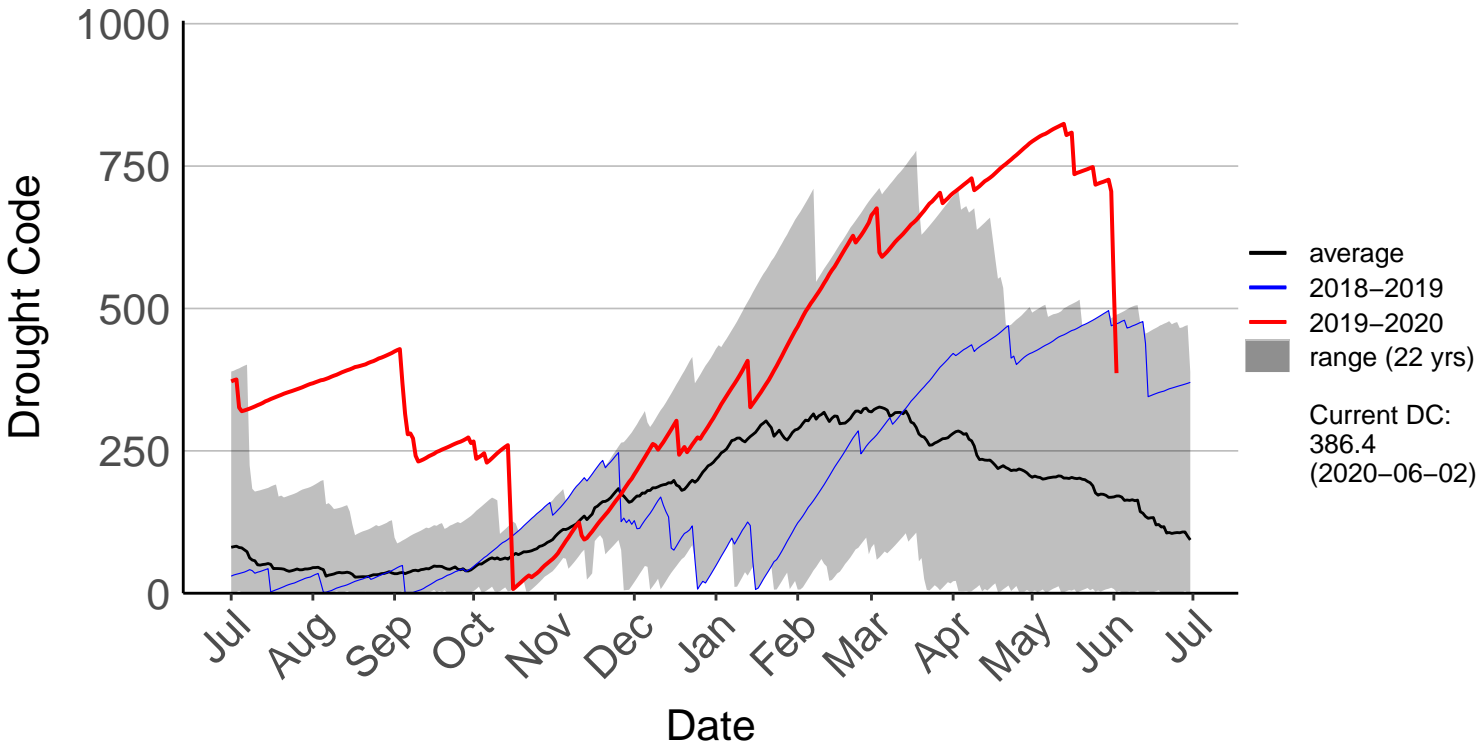

Bridge Pa Raws (Feb 1997 to Jun 2020)

Cricklewood Raws (Aug 1996 to Jun 2020)

Crownthorpe Raws (Mar 1999 to Jun 2020)

Gwavas Raws (Oct 1997 to Jun 2020)

Kaitawa Raws (Jul 2017 to Jun 2020)

Kaiwaka Raws (Jul 1996 to Jun 2020)

Mahia Aws (Jul 1996 to Jun 2020)

Mahia Raws (Mar 2017 to Jun 2020)

Napier Aero SYNOP (Jul 1996 to Jun 2020)

Napier Raws (Mar 2017 to Jun 2020)

Ongaonga Raws (Oct 1997 to Jun 2020)

Porangahau Raws (Jul 2017 to Jun 2020)

Te Apiti Road Raws (Jan 2015 to Jun 2020)

Te Haroto Raws (Aug 1996 to Jun 2020)

Te Pohue Raws (Jul 1996 to Jun 2020)

Tuai Raws (Jan 2006 to Jan 2018) – DISCONTINUED

Tuwharetoi Raws (Mar 2018 to Jun 2020)

Waihau Raws (Jul 1996 to Jun 2020)

Waipukurau Raws (Jul 1996 to Jun 2020)

Wairoa Raws (May 2017 to Jun 2020)

Wharerata Raws (Nov 2012 to Jun 2020)