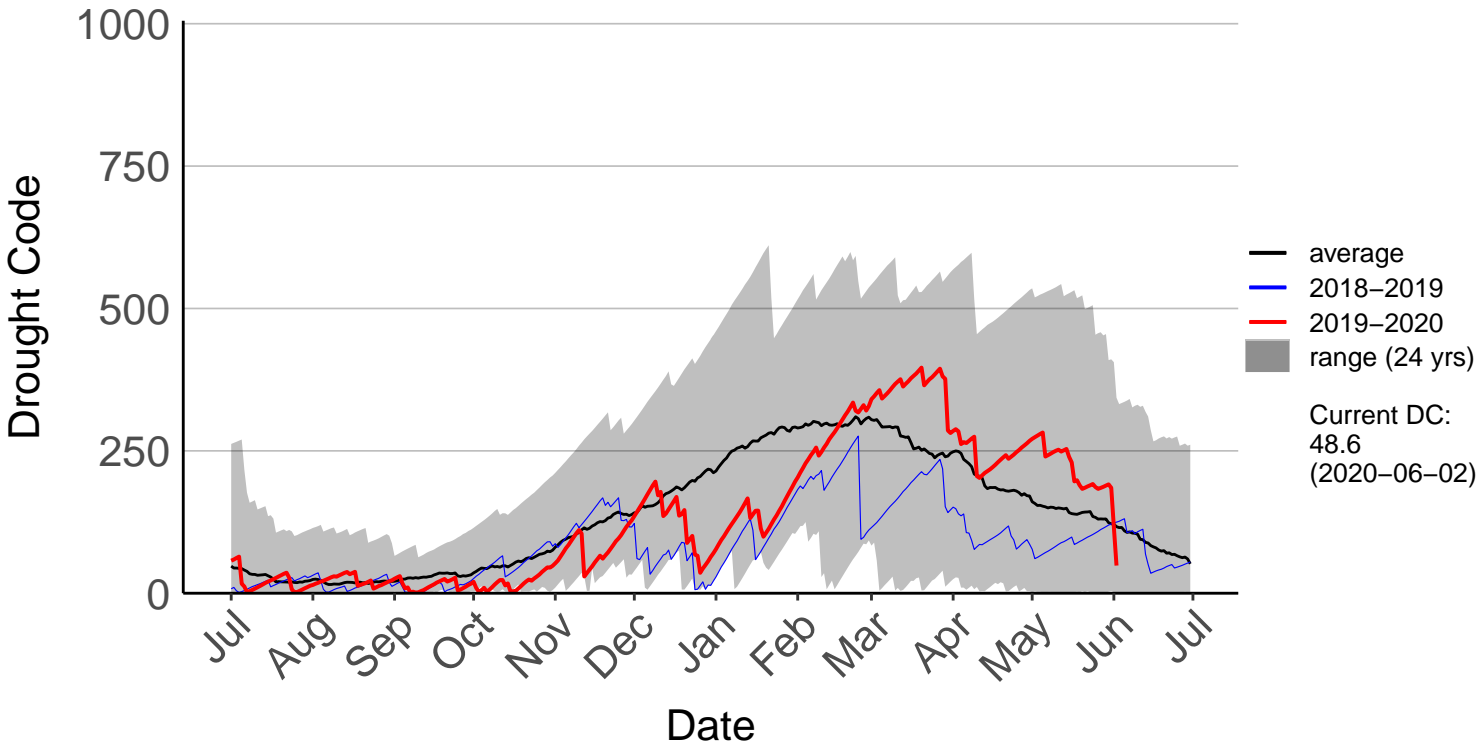

Bridge Pa Raws (Feb 1997 to Jun 2020)

Cricklewood Raws (Aug 1996 to Jun 2020)

Crownthorpe Raws (Mar 1999 to Jun 2020)

Gwavas Raws (Oct 1997 to Jun 2020)

Kaitawa Raws (Jul 2017 to Jun 2020)

Kaiwaka Raws (Jul 1996 to Jun 2020)

Mahia Aws (Jul 1996 to Jun 2020)

Mahia Raws (Mar 2017 to Jun 2020)

Napier Aero SYNOP (Jul 1996 to Jun 2020)

Napier Raws (Mar 2017 to Jun 2020)

Ongaonga Raws (Oct 1997 to Jun 2020)

Porangahau Raws (Jul 2017 to Jun 2020)

Te Apiti Road Raws (Jan 2015 to Jun 2020)

Te Haroto Raws (Aug 1996 to Jun 2020)

Te Pohue Raws (Jul 1996 to Jun 2020)

Tuai Raws (Jan 2006 to Jan 2018) – DISCONTINUED

Tuwharetoi Raws (Mar 2018 to Jun 2020)

Waihau Raws (Jul 1996 to Jun 2020)

Waipukurau Raws (Jul 1996 to Jun 2020)

Wairoa Raws (May 2017 to Jun 2020)

Wharerata Raws (Nov 2012 to Jun 2020)