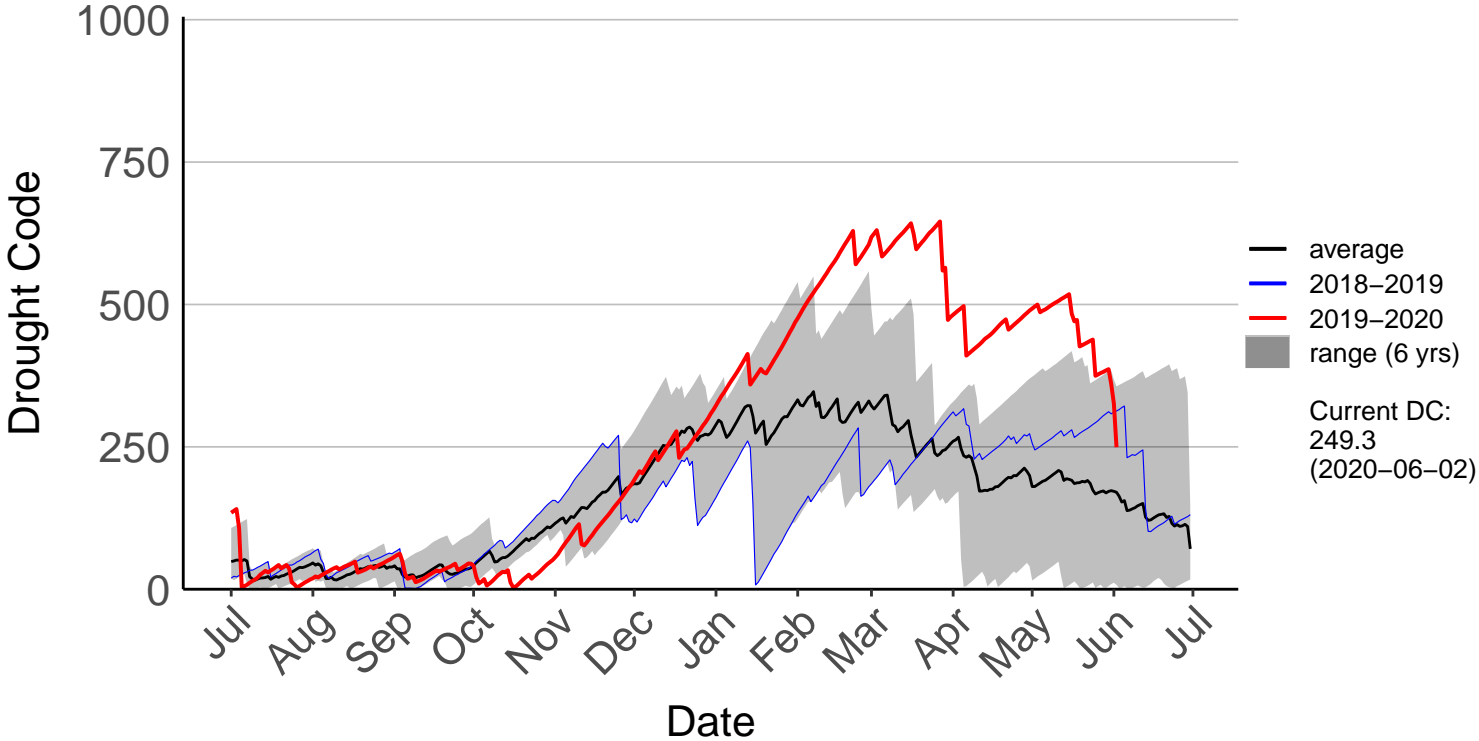

Bridge Pa Raws (Feb 1997 to Jun 2020)

Cricklewood Raws (Aug 1996 to Jun 2020)

Crownthorpe Raws (Mar 1999 to Jun 2020)

Gwavas Raws (Oct 1997 to Jun 2020)

Kaitawa Raws (Jul 2017 to Jun 2020)

Kaiwaka Raws (Jul 1996 to Jun 2020)

Mahia Aws (Jul 1996 to Jun 2020)

Mahia Raws (Mar 2017 to Jun 2020)

Napier Aero SYNOP (Jul 1996 to Jun 2020)

Napier Raws (Mar 2017 to Jun 2020)

Ongaonga Raws (Oct 1997 to Jun 2020)

Porangahau Raws (Jul 2017 to Jun 2020)

Te Apiti Road Raws (Jan 2015 to Jun 2020)

Te Haroto Raws (Aug 1996 to Jun 2020)

Te Pohue Raws (Jul 1996 to Jun 2020)

Tuai Raws (Jan 2006 to Jan 2018) – DISCONTINUED

Tuwharetoi Raws (Mar 2018 to Jun 2020)

Waihau Raws (Jul 1996 to Jun 2020)

Waipukurau Raws (Jul 1996 to Jun 2020)

Wairoa Raws (May 2017 to Jun 2020)

Wharerata Raws (Nov 2012 to Jun 2020)