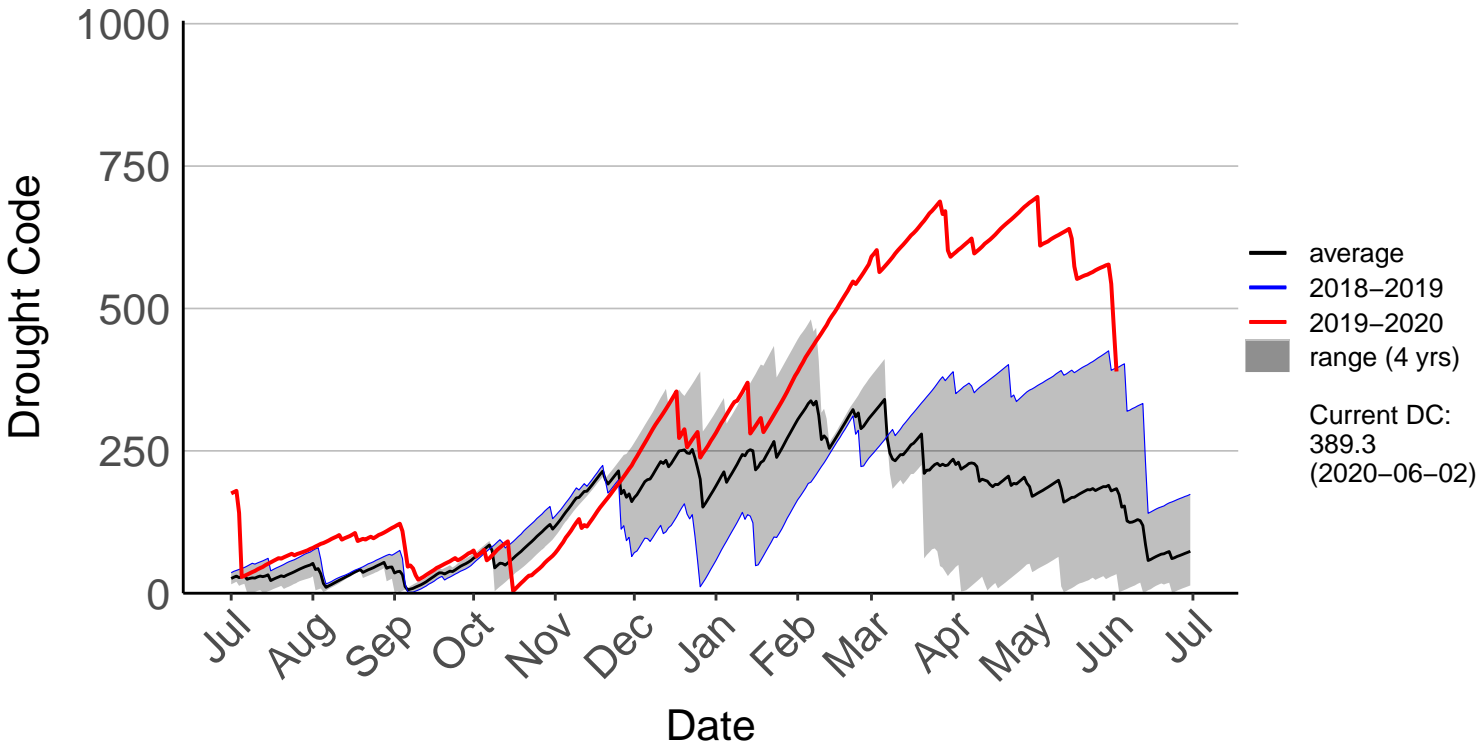

Bridge Pa Raws (Feb 1997 to Jun 2020)

Cricklewood Raws (Aug 1996 to Jun 2020)

Crownthorpe Raws (Mar 1999 to Jun 2020)

Gwavas Raws (Oct 1997 to Jun 2020)

Kaitawa Raws (Jul 2017 to Jun 2020)

Kaiwaka Raws (Jul 1996 to Jun 2020)

Mahia Aws (Jul 1996 to Jun 2020)

Mahia Raws (Mar 2017 to Jun 2020)

Napier Aero SYNOP (Jul 1996 to Jun 2020)

Napier Raws (Mar 2017 to Jun 2020)

Ongaonga Raws (Oct 1997 to Jun 2020)

Porangahau Raws (Jul 2017 to Jun 2020)

Te Apiti Road Raws (Jan 2015 to Jun 2020)

Te Haroto Raws (Aug 1996 to Jun 2020)

Te Pohue Raws (Jul 1996 to Jun 2020)

Tuai Raws (Jan 2006 to Jan 2018) – DISCONTINUED

Tuwharetoi Raws (Mar 2018 to Jun 2020)

Waihau Raws (Jul 1996 to Jun 2020)

Waipukurau Raws (Jul 1996 to Jun 2020)

Wairoa Raws (May 2017 to Jun 2020)

Wharerata Raws (Nov 2012 to Jun 2020)