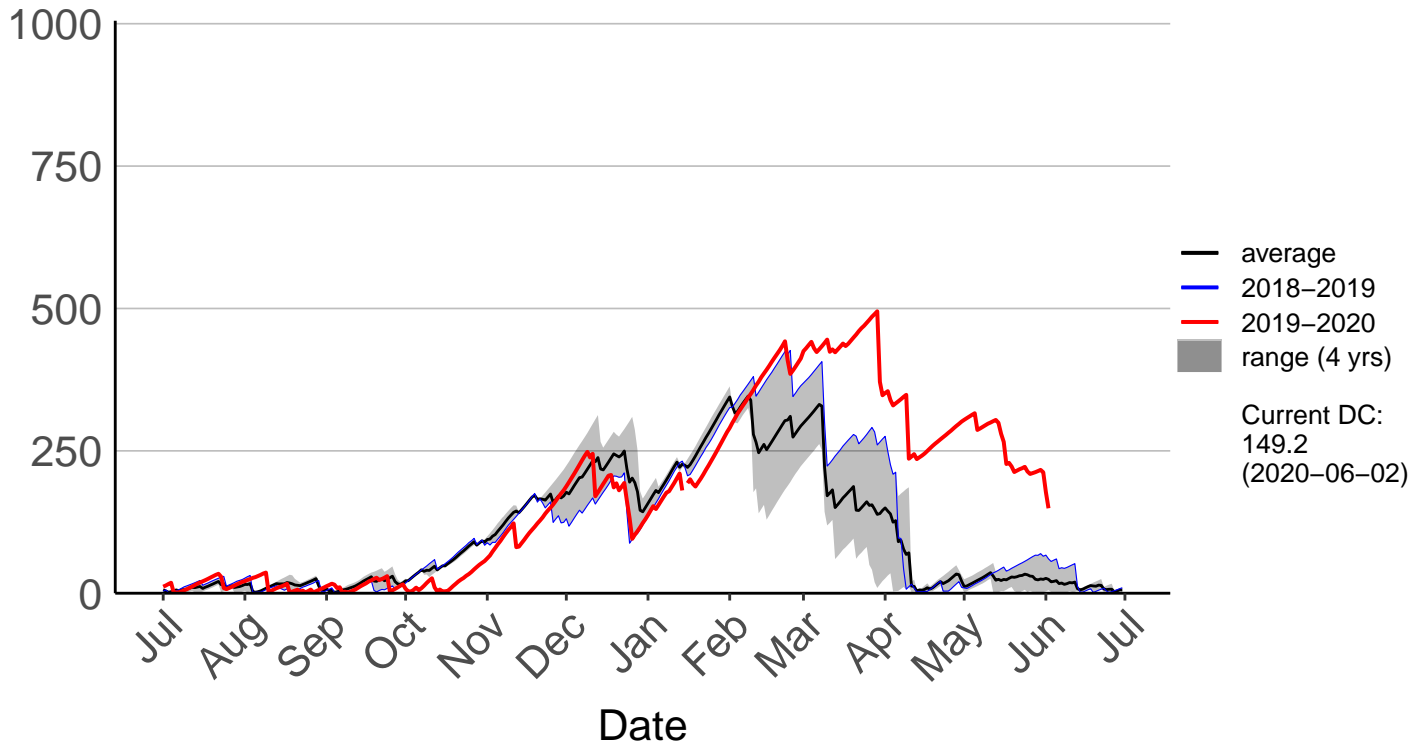

Bridge Pa Raws (Feb 1997 to Jun 2020)

Cricklewood Raws (Aug 1996 to Jun 2020)

Crownthorpe Raws (Mar 1999 to Jun 2020)

Gwavas Raws (Oct 1997 to Jun 2020)

Kaitawa Raws (Jul 2017 to Jun 2020)

Kaiwaka Raws (Jul 1996 to Jun 2020)

Mahia Aws (Jul 1996 to Jun 2020)

Mahia Raws (Mar 2017 to Jun 2020)

Napier Aero SYNOP (Jul 1996 to Jun 2020)

Napier Raws (Mar 2017 to Jun 2020)

Ongaonga Raws (Oct 1997 to Jun 2020)

Porangahau Raws (Jul 2017 to Jun 2020)

Te Apiti Road Raws (Jan 2015 to Jun 2020)

Te Haroto Raws (Aug 1996 to Jun 2020)

Te Pohue Raws (Jul 1996 to Jun 2020)

Tuai Raws (Jan 2006 to Jan 2018) – DISCONTINUED

Tuwharetoi Raws (Mar 2018 to Jun 2020)

Waihau Raws (Jul 1996 to Jun 2020)

Waipukurau Raws (Jul 1996 to Jun 2020)

Wairoa Raws (May 2017 to Jun 2020)

Wharerata Raws (Nov 2012 to Jun 2020)