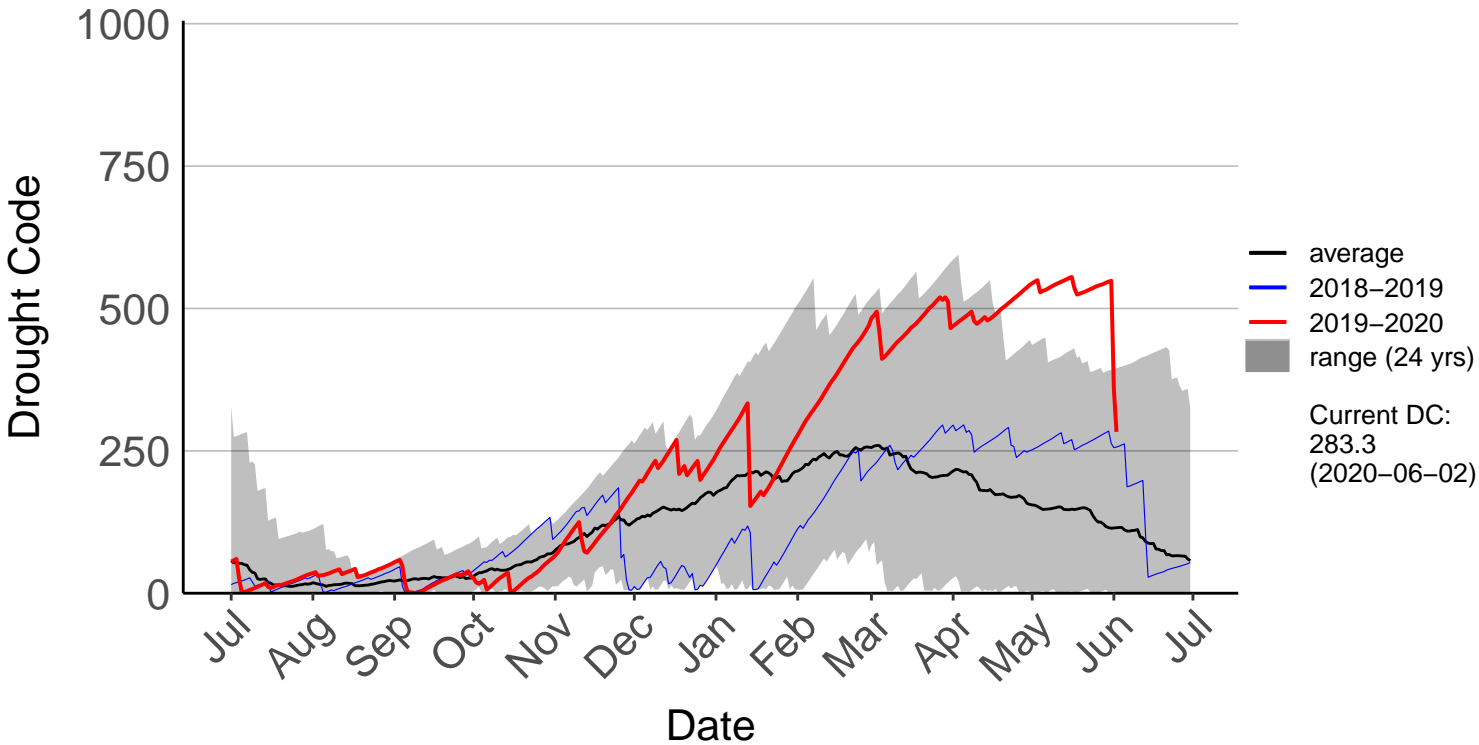

Mahia Aws (Jul 1996 to Jun 2020)

Mahia Raws (Mar 2017 to Jun 2020)

Napier Aero SYNOP (Jul 1996 to Jun 2020)

Napier Raws (Mar 2017 to Jun 2020)

Ongaonga Raws (Oct 1997 to Jun 2020)

Porangahau Raws (Jul 2017 to Jun 2020)

Te Apiti Road Raws (Jan 2015 to Jun 2020)

Te Haroto Raws (Aug 1996 to Jun 2020)

Te Pohue Raws (Jul 1996 to Jun 2020)

Tuai Raws (Jan 2006 to Jan 2018) – DISCONTINUED

Tuwharetoi Raws (Mar 2018 to Jun 2020)

Waihau Raws (Jul 1996 to Jun 2020)

Waipukurau Raws (Jul 1996 to Jun 2020)

Wairoa Raws (May 2017 to Jun 2020)

Wharerata Raws (Nov 2012 to Jun 2020)