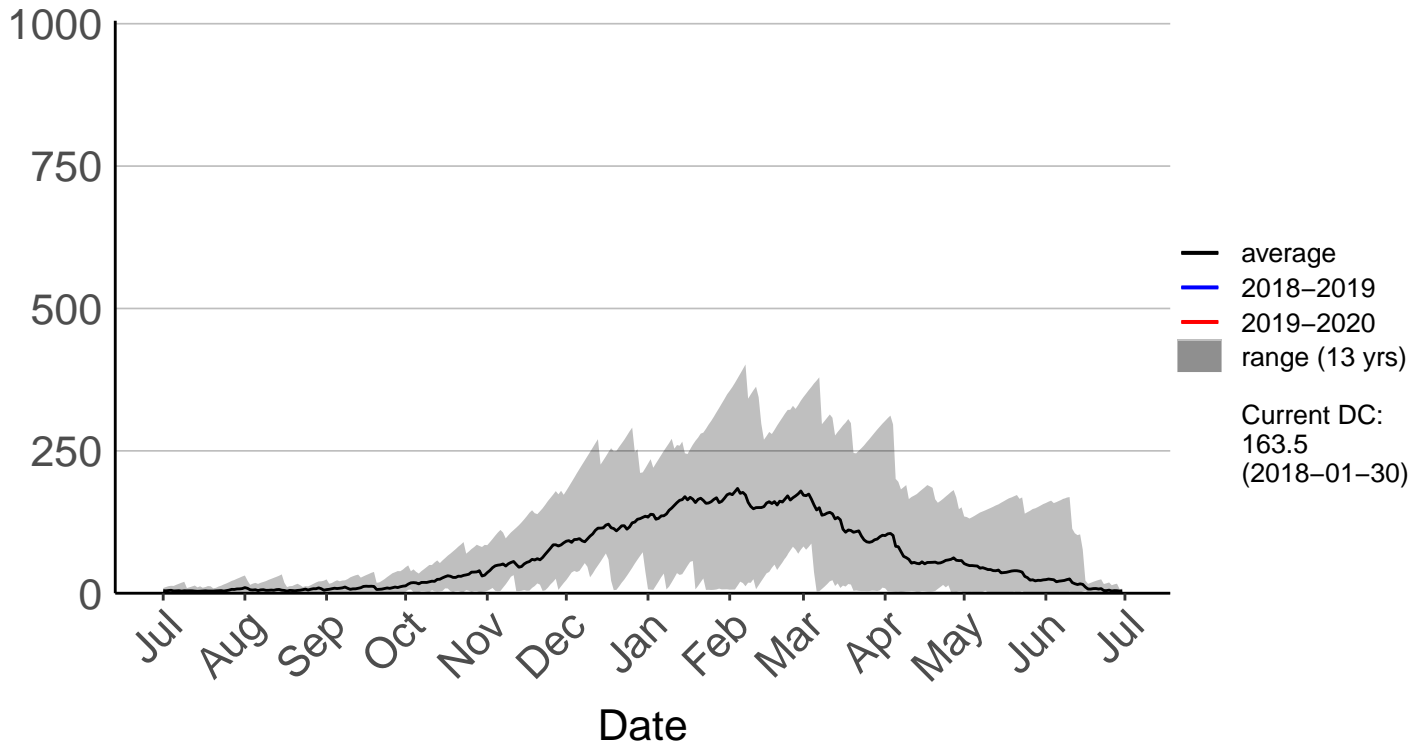

Te Apiti Road Raws (Jan 2015 to Jun 2020)

Te Haroto Raws (Aug 1996 to Jun 2020)

Te Pohue Raws (Jul 1996 to Jun 2020)

Tuai Raws (Jan 2006 to Jan 2018) – DISCONTINUED

Tuwharetoi Raws (Mar 2018 to Jun 2020)

Waihau Raws (Jul 1996 to Jun 2020)

Waipukurau Raws (Jul 1996 to Jun 2020)

Wairoa Raws (May 2017 to Jun 2020)

Wharerata Raws (Nov 2012 to Jun 2020)