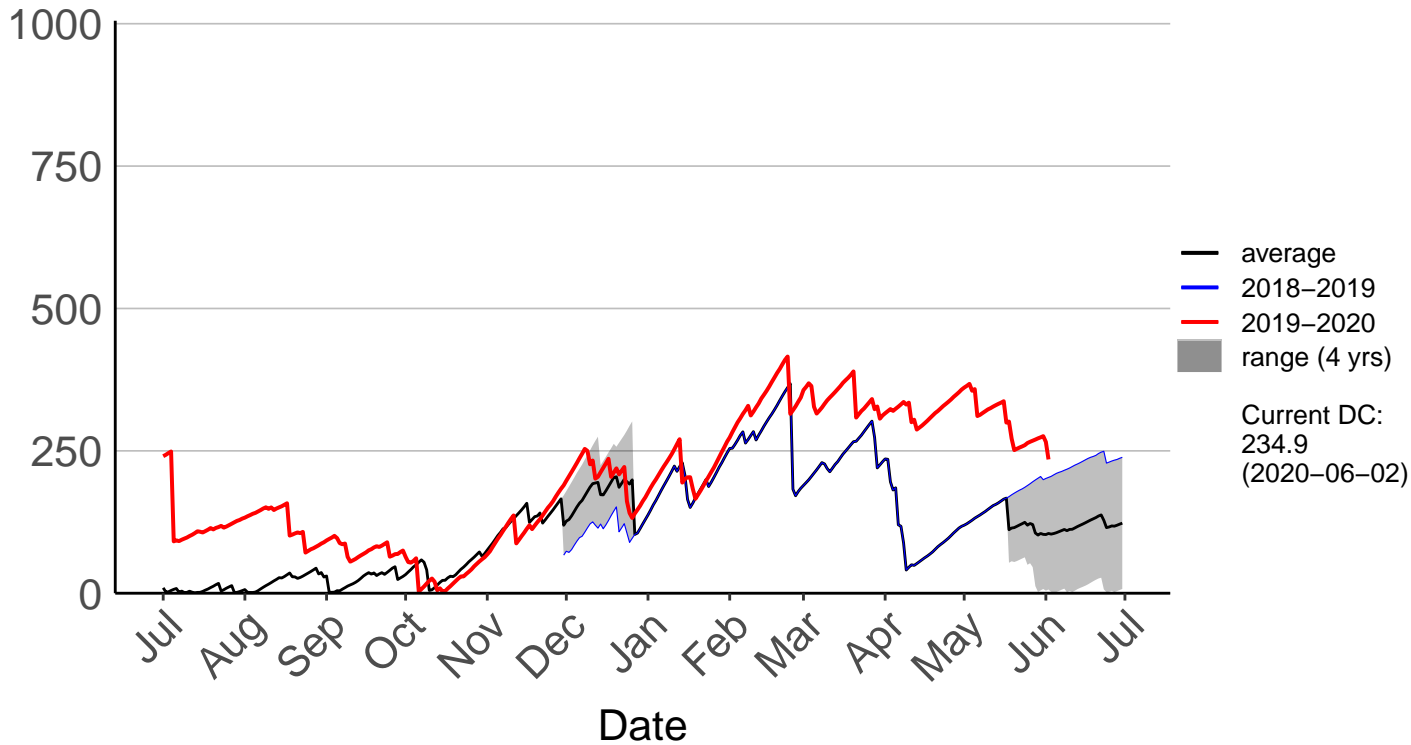

Mahia Aws (Jul 1996 to Jun 2020)

Mahia Raws (Mar 2017 to Jun 2020)

Napier Aero SYNOP (Jul 1996 to Jun 2020)

Napier Raws (Mar 2017 to Jun 2020)

Ongaonga Raws (Oct 1997 to Jun 2020)

Porangahau Raws (Jul 2017 to Jun 2020)

Te Apiti Road Raws (Jan 2015 to Jun 2020)

Te Haroto Raws (Aug 1996 to Jun 2020)

Te Pohue Raws (Jul 1996 to Jun 2020)

Tuai Raws (Jan 2006 to Jan 2018) – DISCONTINUED

Tuwharetoi Raws (Mar 2018 to Jun 2020)

Waihau Raws (Jul 1996 to Jun 2020)

Waipukurau Raws (Jul 1996 to Jun 2020)

Wairoa Raws (May 2017 to Jun 2020)

Wharerata Raws (Nov 2012 to Jun 2020)