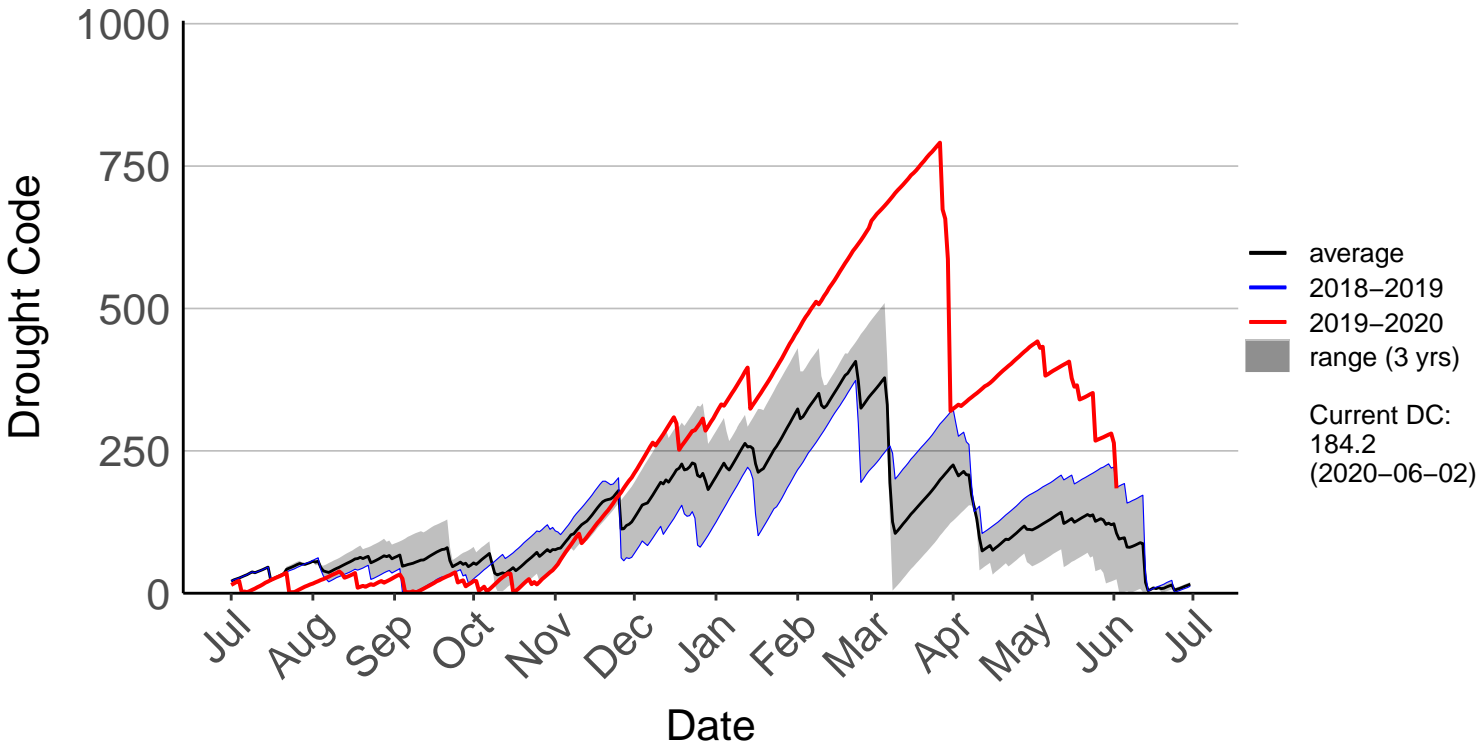

Bridge Pa Raws (Feb 1997 to Jun 2020)

Cricklewood Raws (Aug 1996 to Jun 2020)

Crownthorpe Raws (Mar 1999 to Jun 2020)

Gwavas Raws (Oct 1997 to Jun 2020)

Kaitawa Raws (Jul 2017 to Jun 2020)

Kaiwaka Raws (Jul 1996 to Jun 2020)

Mahia Aws (Jul 1996 to Jun 2020)

Mahia Raws (Mar 2017 to Jun 2020)

Napier Aero SYNOP (Jul 1996 to Jun 2020)

Napier Raws (Mar 2017 to Jun 2020)

Ongaonga Raws (Oct 1997 to Jun 2020)

Porangahau Raws (Jul 2017 to Jun 2020)

Te Apiti Road Raws (Jan 2015 to Jun 2020)

Te Haroto Raws (Aug 1996 to Jun 2020)

Te Pohue Raws (Jul 1996 to Jun 2020)

Tuai Raws (Jan 2006 to Jan 2018) – DISCONTINUED

Tuwharetoi Raws (Mar 2018 to Jun 2020)

Waihau Raws (Jul 1996 to Jun 2020)

Waipukurau Raws (Jul 1996 to Jun 2020)

Wairoa Raws (May 2017 to Jun 2020)

Wharerata Raws (Nov 2012 to Jun 2020)