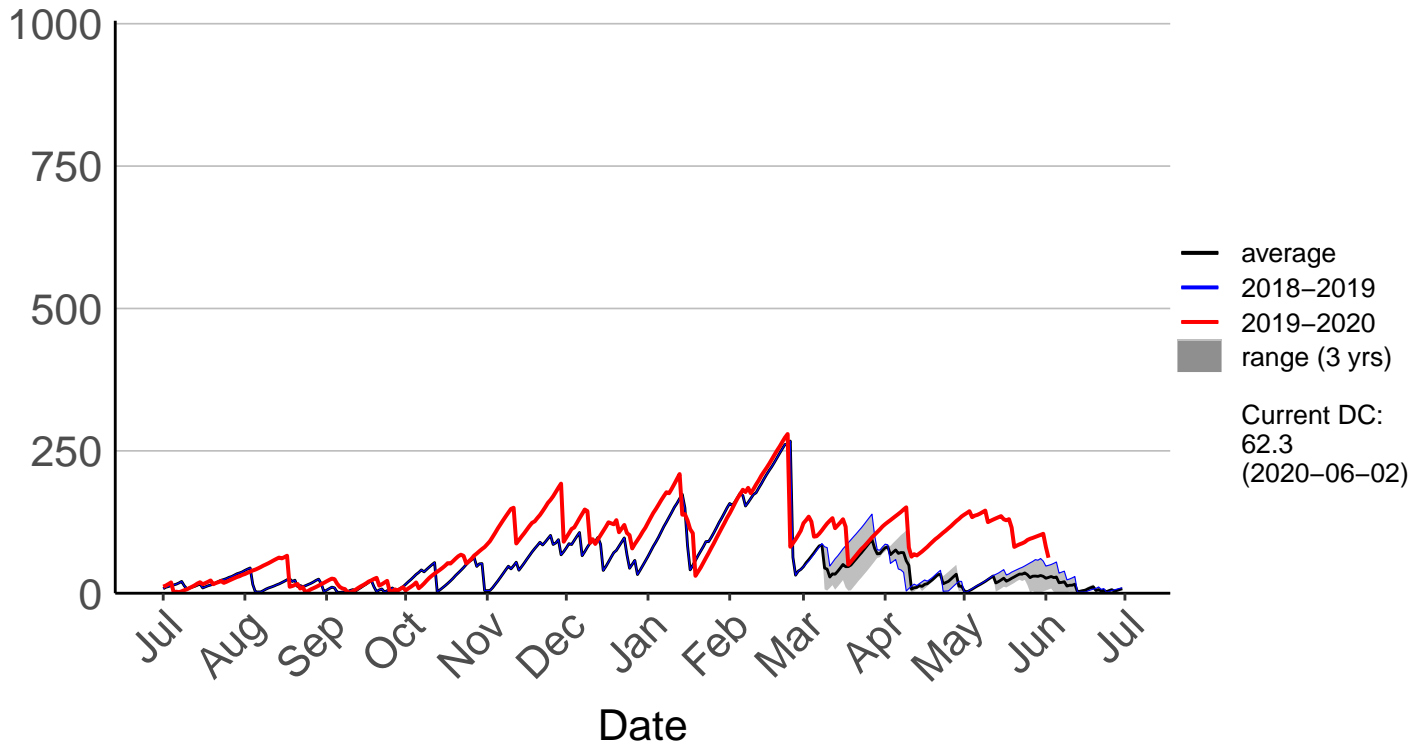

Mahia Aws (Jul 1996 to Jun 2020)

Mahia Raws (Mar 2017 to Jun 2020)

Napier Aero SYNOP (Jul 1996 to Jun 2020)

Napier Raws (Mar 2017 to Jun 2020)

Ongaonga Raws (Oct 1997 to Jun 2020)

Porangahau Raws (Jul 2017 to Jun 2020)

Te Apiti Road Raws (Jan 2015 to Jun 2020)

Te Haroto Raws (Aug 1996 to Jun 2020)

Te Pohue Raws (Jul 1996 to Jun 2020)

Tuai Raws (Jan 2006 to Jan 2018) – DISCONTINUED

Tuwharetoi Raws (Mar 2018 to Jun 2020)

Waihau Raws (Jul 1996 to Jun 2020)

Waipukurau Raws (Jul 1996 to Jun 2020)

Wairoa Raws (May 2017 to Jun 2020)

Wharerata Raws (Nov 2012 to Jun 2020)