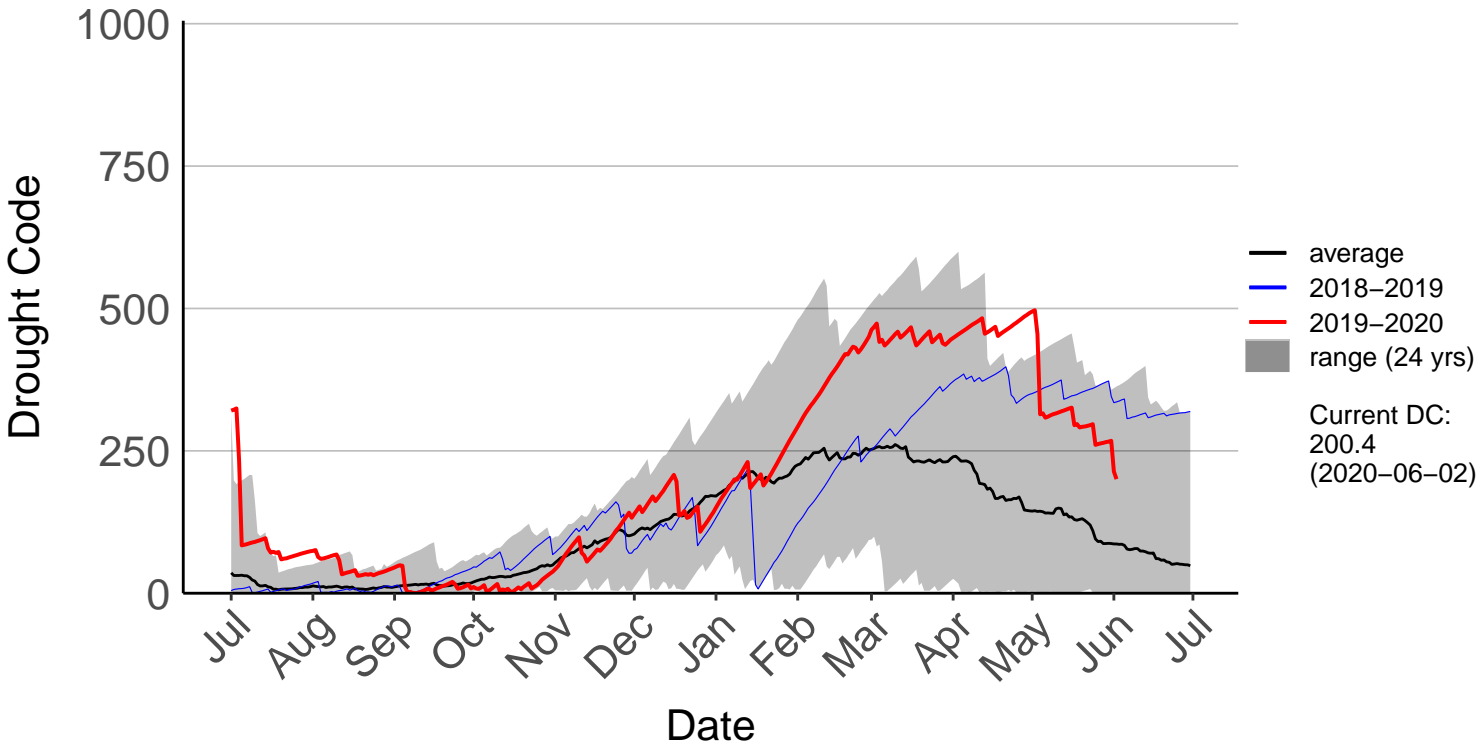

Bridge Pa Raws (Feb 1997 to Jun 2020)

Cricklewood Raws (Aug 1996 to Jun 2020)

Crownthorpe Raws (Mar 1999 to Jun 2020)

Gwavas Raws (Oct 1997 to Jun 2020)

Kaitawa Raws (Jul 2017 to Jun 2020)

Kaiwaka Raws (Jul 1996 to Jun 2020)

Mahia Aws (Jul 1996 to Jun 2020)

Mahia Raws (Mar 2017 to Jun 2020)

Napier Aero SYNOP (Jul 1996 to Jun 2020)

Napier Raws (Mar 2017 to Jun 2020)

Ongaonga Raws (Oct 1997 to Jun 2020)

Porangahau Raws (Jul 2017 to Jun 2020)

Te Apiti Road Raws (Jan 2015 to Jun 2020)

Te Haroto Raws (Aug 1996 to Jun 2020)

Te Pohue Raws (Jul 1996 to Jun 2020)

Tuai Raws (Jan 2006 to Jan 2018) – DISCONTINUED

Tuwharetoi Raws (Mar 2018 to Jun 2020)

Waihau Raws (Jul 1996 to Jun 2020)

Waipukurau Raws (Jul 1996 to Jun 2020)

Wairoa Raws (May 2017 to Jun 2020)

Wharerata Raws (Nov 2012 to Jun 2020)