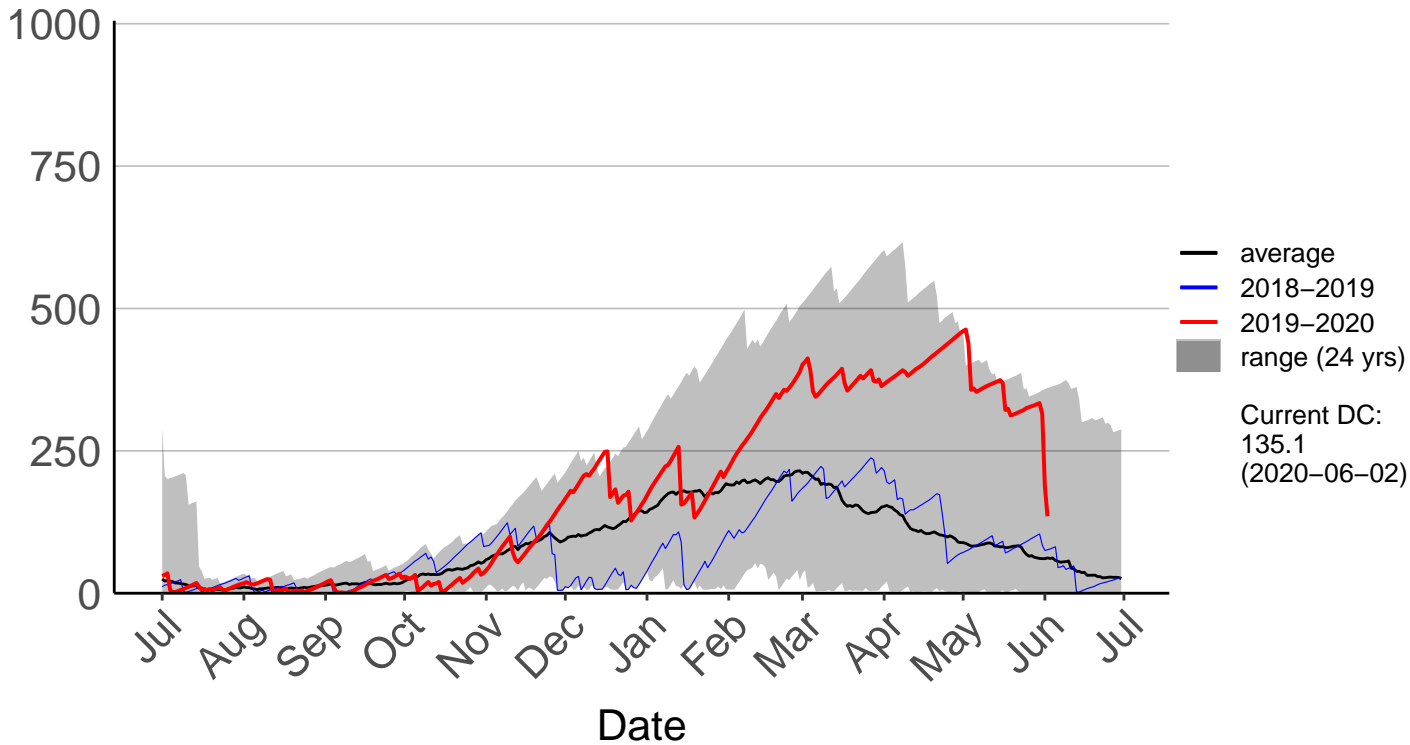

Bridge Pa Raws (Feb 1997 to Jun 2020)

Cricklewood Raws (Aug 1996 to Jun 2020)

Crownthorpe Raws (Mar 1999 to Jun 2020)

Gwavas Raws (Oct 1997 to Jun 2020)

Kaitawa Raws (Jul 2017 to Jun 2020)

Kaiwaka Raws (Jul 1996 to Jun 2020)

Mahia Aws (Jul 1996 to Jun 2020)

Mahia Raws (Mar 2017 to Jun 2020)

Napier Aero SYNOP (Jul 1996 to Jun 2020)

Napier Raws (Mar 2017 to Jun 2020)

Ongaonga Raws (Oct 1997 to Jun 2020)

Porangahau Raws (Jul 2017 to Jun 2020)

Te Apiti Road Raws (Jan 2015 to Jun 2020)

Te Haroto Raws (Aug 1996 to Jun 2020)

Te Pohue Raws (Jul 1996 to Jun 2020)

Tuai Raws (Jan 2006 to Jan 2018) – DISCONTINUED

Tuwharetoi Raws (Mar 2018 to Jun 2020)

Waihau Raws (Jul 1996 to Jun 2020)

Waipukurau Raws (Jul 1996 to Jun 2020)

Wairoa Raws (May 2017 to Jun 2020)

Wharerata Raws (Nov 2012 to Jun 2020)