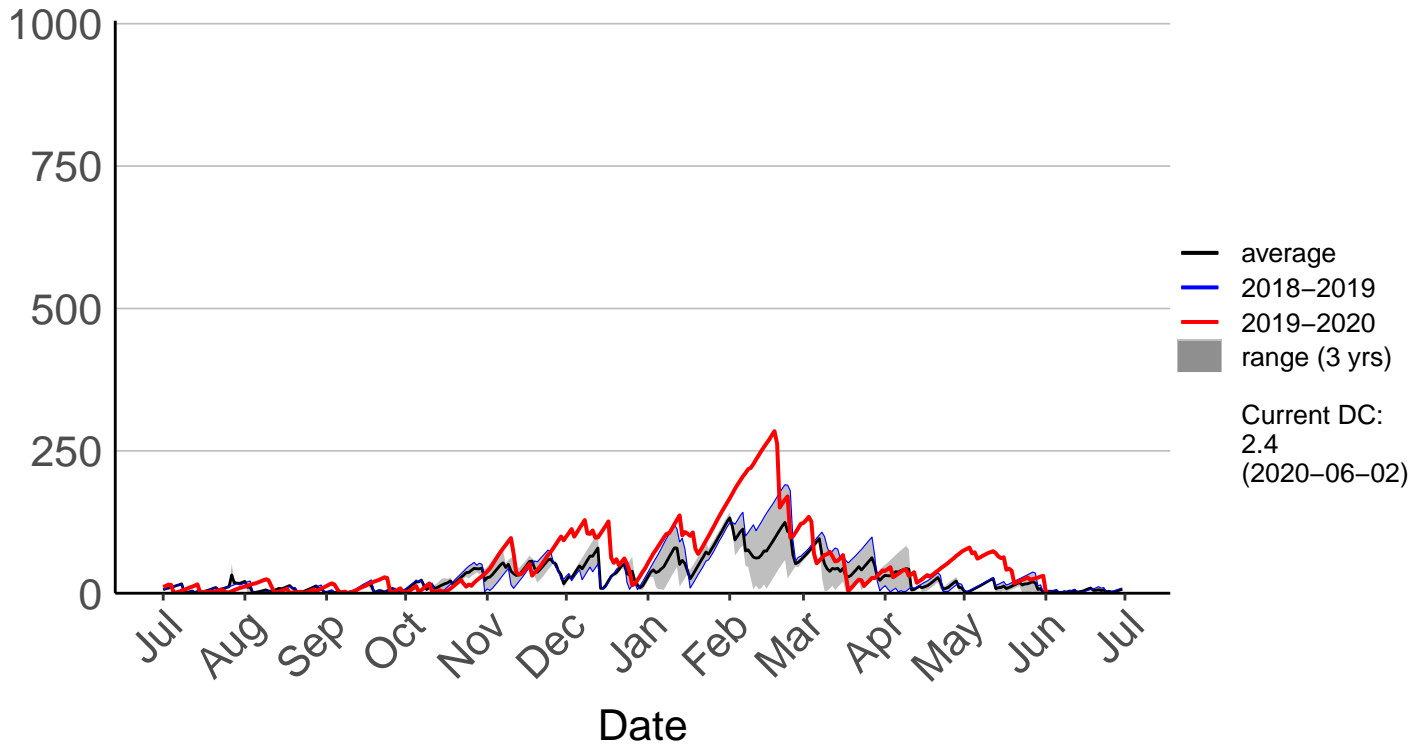

Bridge Pa Raws (Feb 1997 to Jun 2020)

Cricklewood Raws (Aug 1996 to Jun 2020)

Crownthorpe Raws (Mar 1999 to Jun 2020)

Gwavas Raws (Oct 1997 to Jun 2020)

Kaitawa Raws (Jul 2017 to Jun 2020)

Kaiwaka Raws (Jul 1996 to Jun 2020)

Mahia Aws (Jul 1996 to Jun 2020)

Mahia Raws (Mar 2017 to Jun 2020)

Napier Aero SYNOP (Jul 1996 to Jun 2020)

Napier Raws (Mar 2017 to Jun 2020)

Ongaonga Raws (Oct 1997 to Jun 2020)

Porangahau Raws (Jul 2017 to Jun 2020)

Te Apiti Road Raws (Jan 2015 to Jun 2020)

Te Haroto Raws (Aug 1996 to Jun 2020)

Te Pohue Raws (Jul 1996 to Jun 2020)

Tuai Raws (Jan 2006 to Jan 2018) – DISCONTINUED

Tuwharetoi Raws (Mar 2018 to Jun 2020)

Waihau Raws (Jul 1996 to Jun 2020)

Waipukurau Raws (Jul 1996 to Jun 2020)

Wairoa Raws (May 2017 to Jun 2020)

Wharerata Raws (Nov 2012 to Jun 2020)