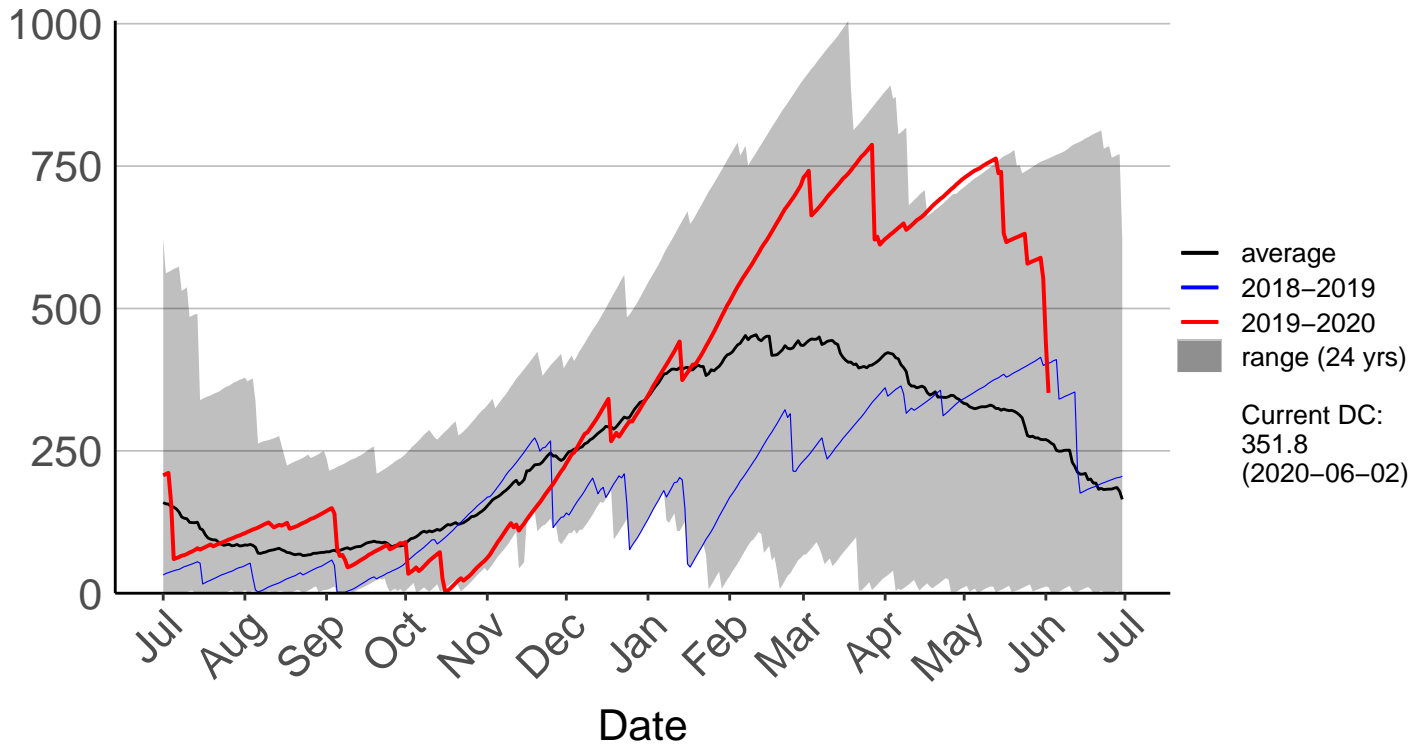

Bridge Pa Raws (Feb 1997 to Jun 2020)

Cricklewood Raws (Aug 1996 to Jun 2020)

Crownthorpe Raws (Mar 1999 to Jun 2020)

Gwavas Raws (Oct 1997 to Jun 2020)

Kaitawa Raws (Jul 2017 to Jun 2020)

Kaiwaka Raws (Jul 1996 to Jun 2020)

Mahia Aws (Jul 1996 to Jun 2020)

Mahia Raws (Mar 2017 to Jun 2020)

Napier Aero SYNOP (Jul 1996 to Jun 2020)

Napier Raws (Mar 2017 to Jun 2020)

Ongaonga Raws (Oct 1997 to Jun 2020)

Porangahau Raws (Jul 2017 to Jun 2020)

Te Apiti Road Raws (Jan 2015 to Jun 2020)

Te Haroto Raws (Aug 1996 to Jun 2020)

Te Pohue Raws (Jul 1996 to Jun 2020)

Tuai Raws (Jan 2006 to Jan 2018) – DISCONTINUED

Tuwharetoi Raws (Mar 2018 to Jun 2020)

Waihau Raws (Jul 1996 to Jun 2020)

Waipukurau Raws (Jul 1996 to Jun 2020)

Wairoa Raws (May 2017 to Jun 2020)

Wharerata Raws (Nov 2012 to Jun 2020)