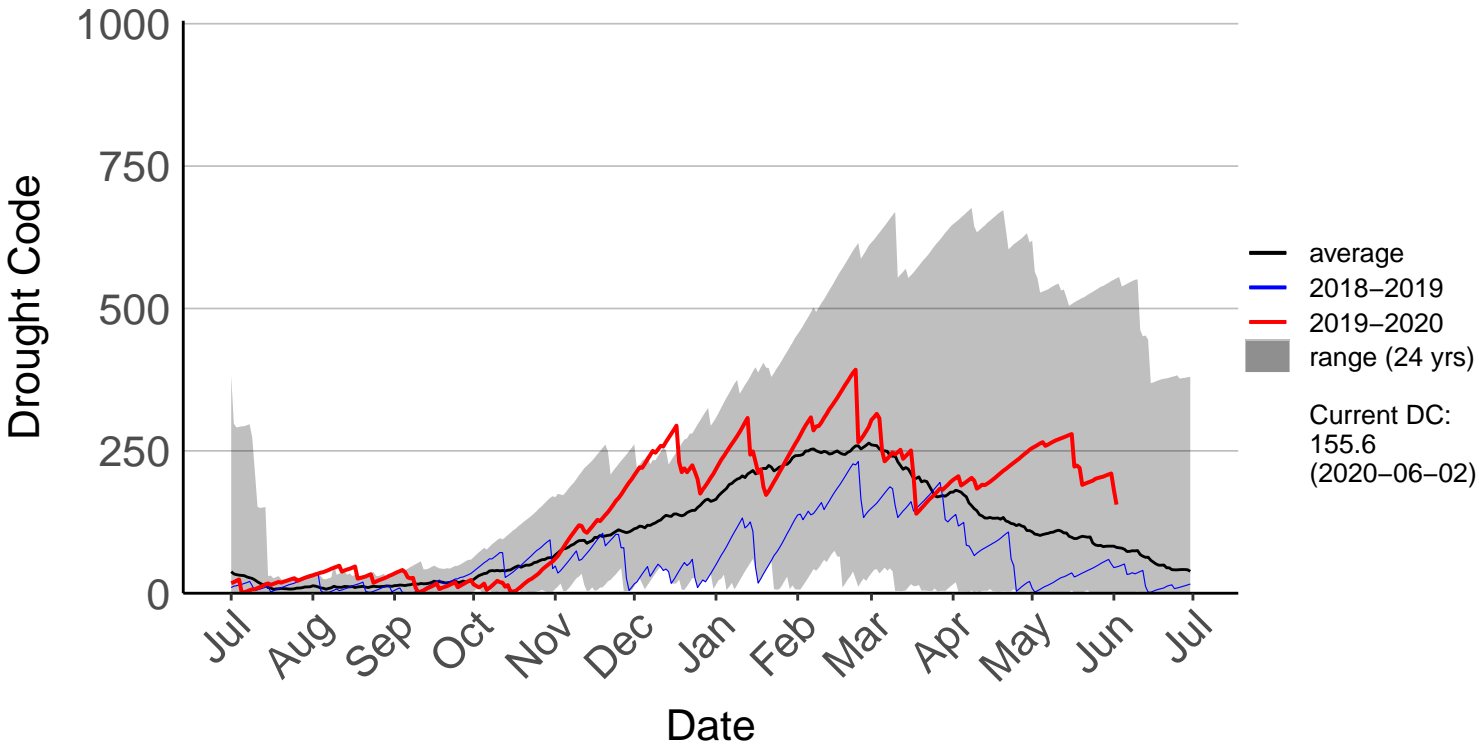

Bridge Pa Raws (Feb 1997 to Jun 2020)

Cricklewood Raws (Aug 1996 to Jun 2020)

Crownthorpe Raws (Mar 1999 to Jun 2020)

Gwavas Raws (Oct 1997 to Jun 2020)

Kaitawa Raws (Jul 2017 to Jun 2020)

Kaiwaka Raws (Jul 1996 to Jun 2020)

Mahia Aws (Jul 1996 to Jun 2020)

Mahia Raws (Mar 2017 to Jun 2020)

Napier Aero SYNOP (Jul 1996 to Jun 2020)

Napier Raws (Mar 2017 to Jun 2020)

Ongaonga Raws (Oct 1997 to Jun 2020)

Porangahau Raws (Jul 2017 to Jun 2020)

Te Apiti Road Raws (Jan 2015 to Jun 2020)

Te Haroto Raws (Aug 1996 to Jun 2020)

Te Pohue Raws (Jul 1996 to Jun 2020)

Tuai Raws (Jan 2006 to Jan 2018) – DISCONTINUED

Tuwharetoi Raws (Mar 2018 to Jun 2020)

Waihau Raws (Jul 1996 to Jun 2020)

Waipukurau Raws (Jul 1996 to Jun 2020)

Wairoa Raws (May 2017 to Jun 2020)

Wharerata Raws (Nov 2012 to Jun 2020)