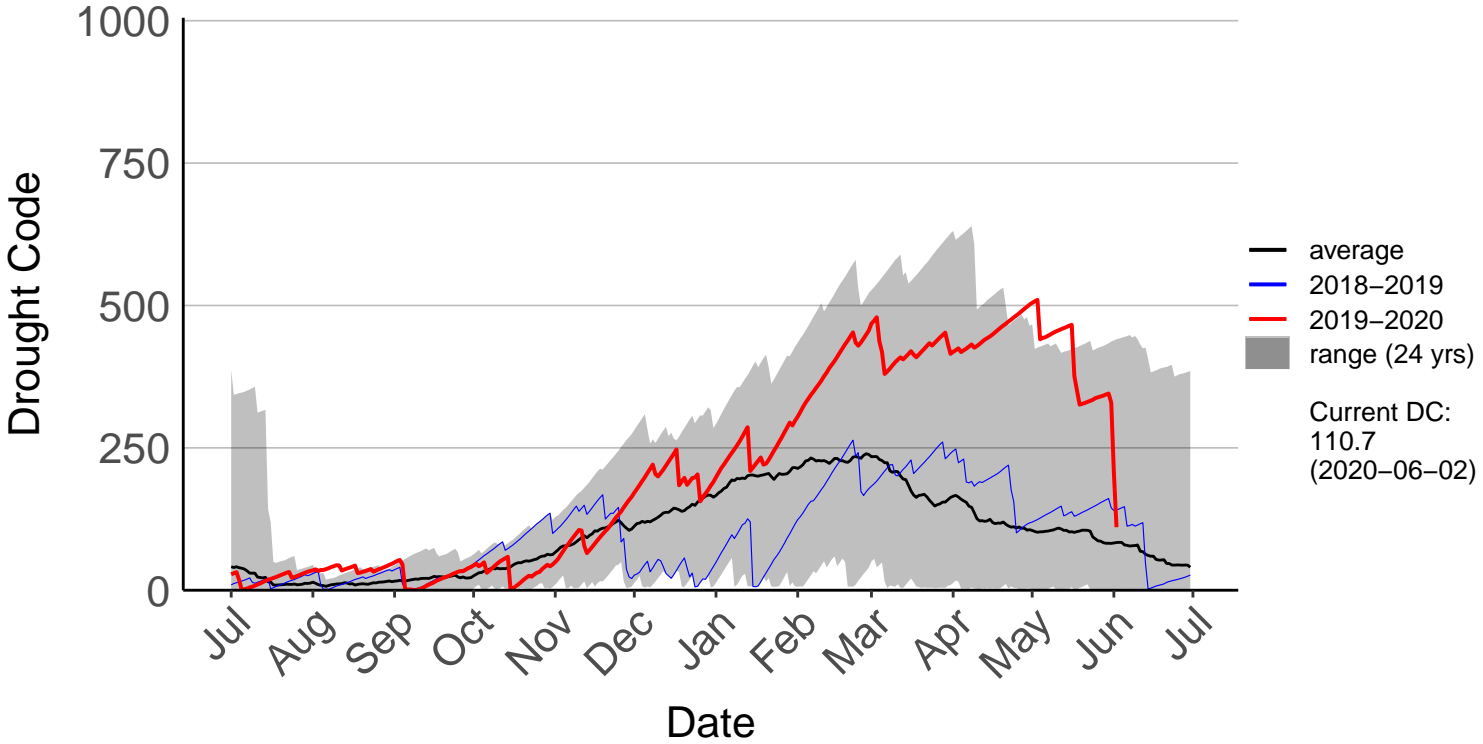

Bridge Pa Raws (Feb 1997 to Jun 2020)

Cricklewood Raws (Aug 1996 to Jun 2020)

Crownthorpe Raws (Mar 1999 to Jun 2020)

Gwavas Raws (Oct 1997 to Jun 2020)

Kaitawa Raws (Jul 2017 to Jun 2020)

Kaiwaka Raws (Jul 1996 to Jun 2020)

Mahia Aws (Jul 1996 to Jun 2020)

Mahia Raws (Mar 2017 to Jun 2020)

Napier Aero SYNOP (Jul 1996 to Jun 2020)

Napier Raws (Mar 2017 to Jun 2020)

Ongaonga Raws (Oct 1997 to Jun 2020)

Porangahau Raws (Jul 2017 to Jun 2020)

Te Apiti Road Raws (Jan 2015 to Jun 2020)

Te Haroto Raws (Aug 1996 to Jun 2020)

Te Pohue Raws (Jul 1996 to Jun 2020)

Tuai Raws (Jan 2006 to Jan 2018) – DISCONTINUED

Tuwharetoi Raws (Mar 2018 to Jun 2020)

Waihau Raws (Jul 1996 to Jun 2020)

Waipukurau Raws (Jul 1996 to Jun 2020)

Wairoa Raws (May 2017 to Jun 2020)

Wharerata Raws (Nov 2012 to Jun 2020)