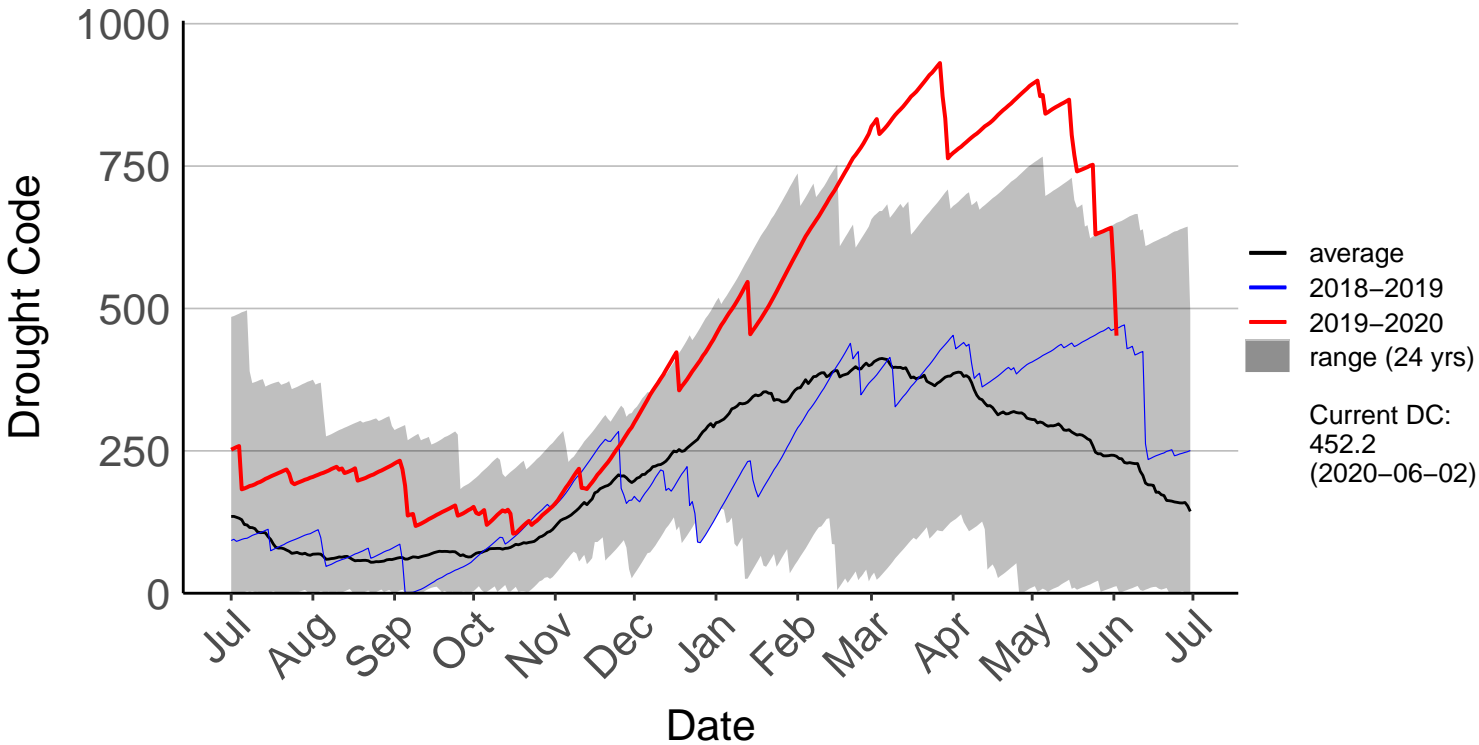

Mahia Aws (Jul 1996 to Jun 2020)

Mahia Raws (Mar 2017 to Jun 2020)

Napier Aero SYNOP (Jul 1996 to Jun 2020)

Napier Raws (Mar 2017 to Jun 2020)

Ongaonga Raws (Oct 1997 to Jun 2020)

Porangahau Raws (Jul 2017 to Jun 2020)

Te Apiti Road Raws (Jan 2015 to Jun 2020)

Te Haroto Raws (Aug 1996 to Jun 2020)

Te Pohue Raws (Jul 1996 to Jun 2020)

Tuai Raws (Jan 2006 to Jan 2018) – DISCONTINUED

Tuwharetoi Raws (Mar 2018 to Jun 2020)

Waihau Raws (Jul 1996 to Jun 2020)

Waipukurau Raws (Jul 1996 to Jun 2020)

Wairoa Raws (May 2017 to Jun 2020)

Wharerata Raws (Nov 2012 to Jun 2020)