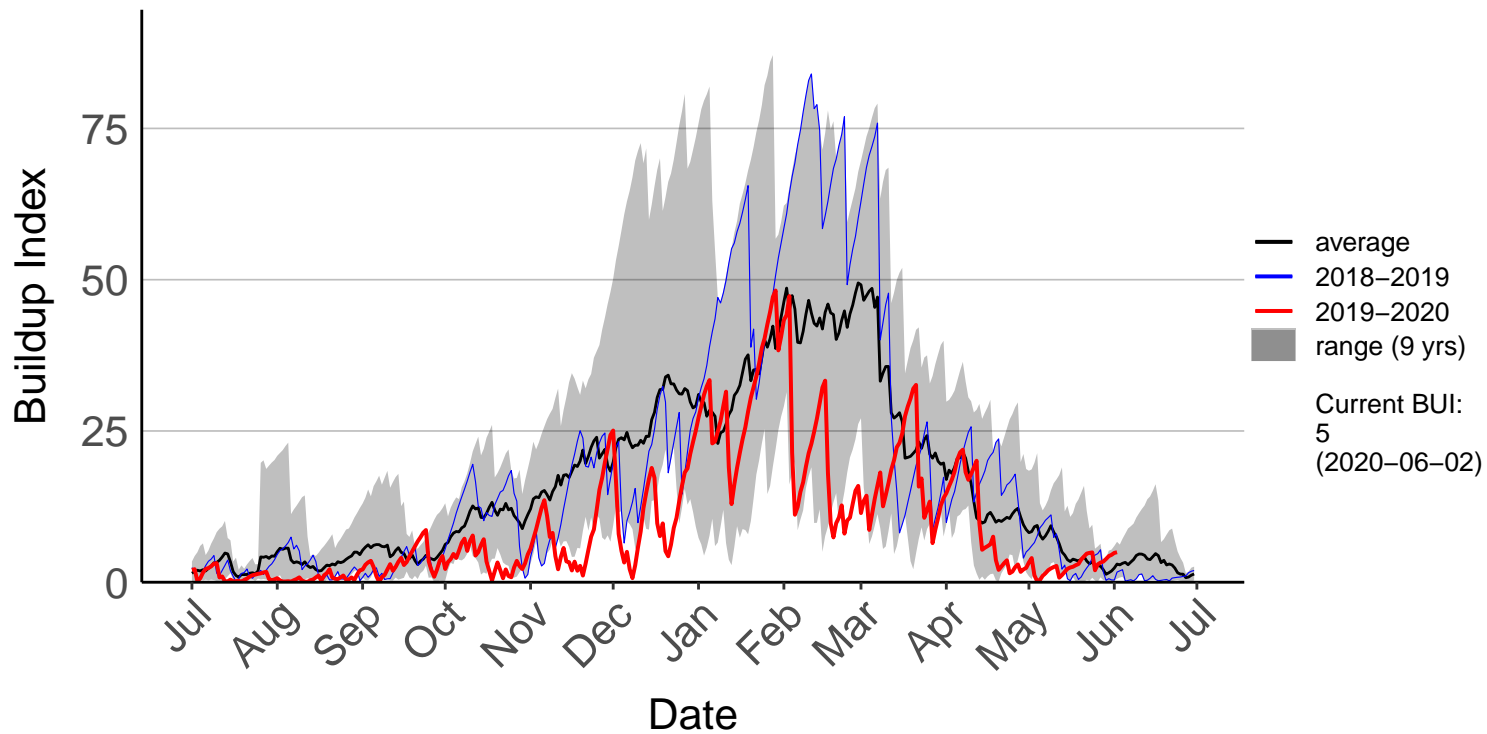

# Chatham Islands Aero SYNOP (Apr 2012 to Jun 2020)

# Waitangi Raws (Sep 2015 to Jun 2020)