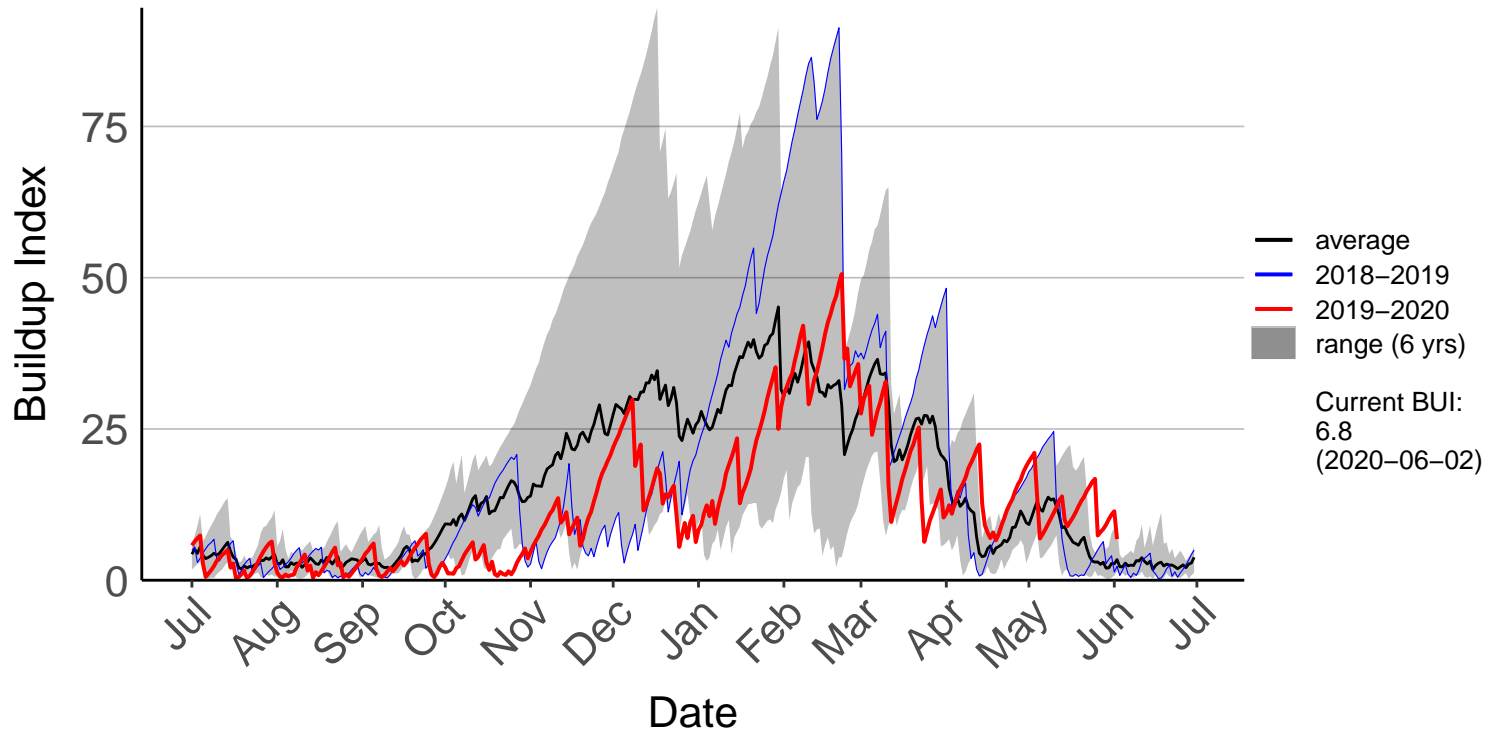

# Chatham Islands Aero SYNOP (Apr 2012 to Jun 2020)

# Waitangi Raws (Sep 2015 to Jun 2020)