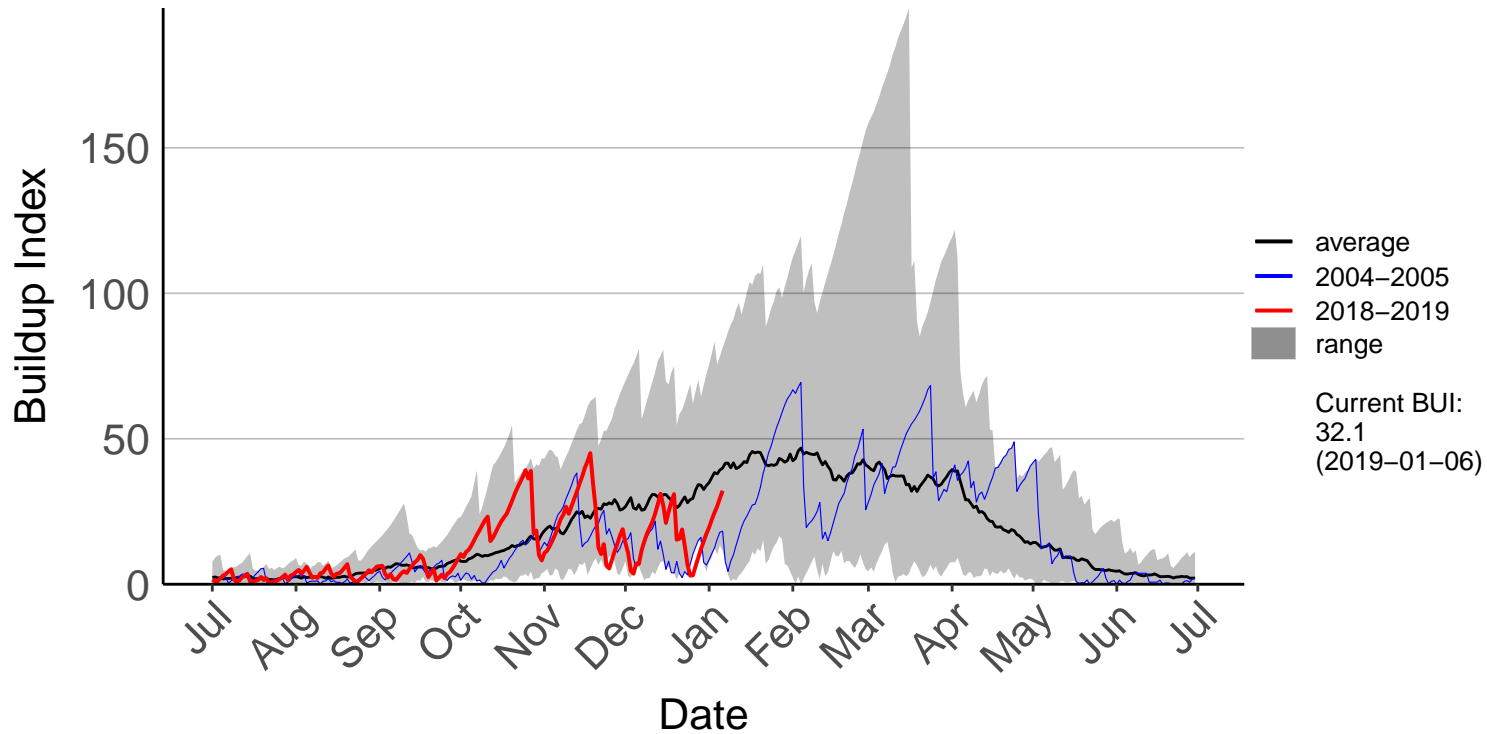

Dargaville Raws