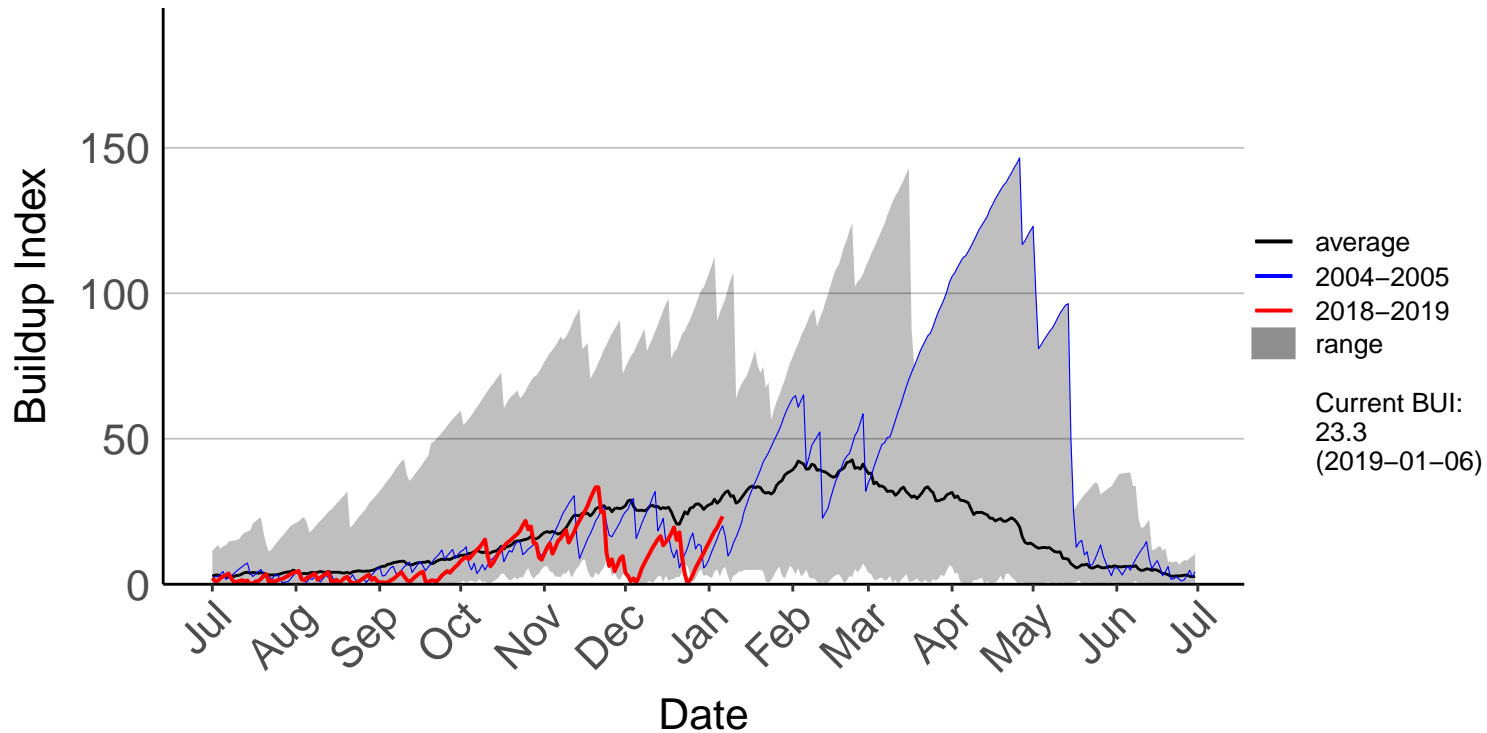

# Aupouri Peninsula Raws