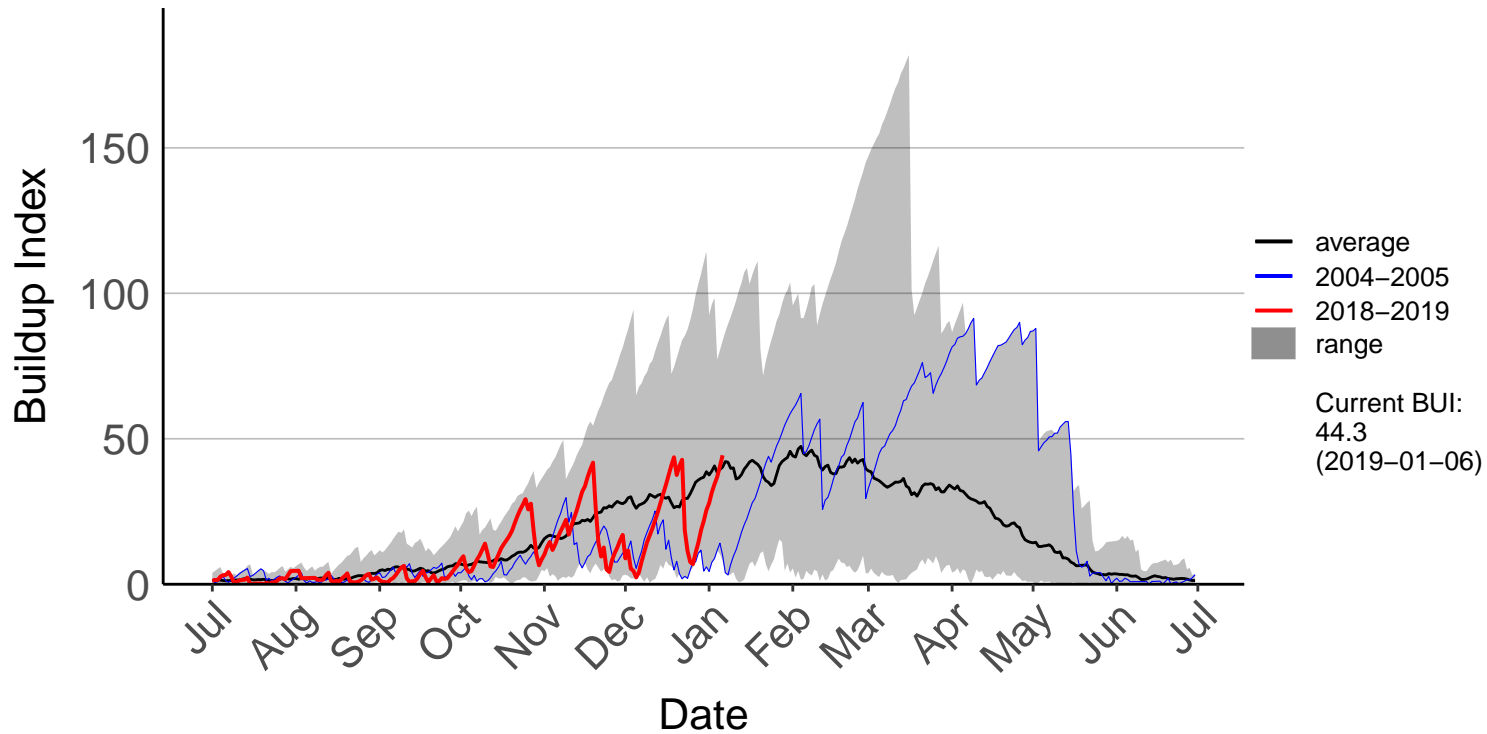

Hokianga Raws