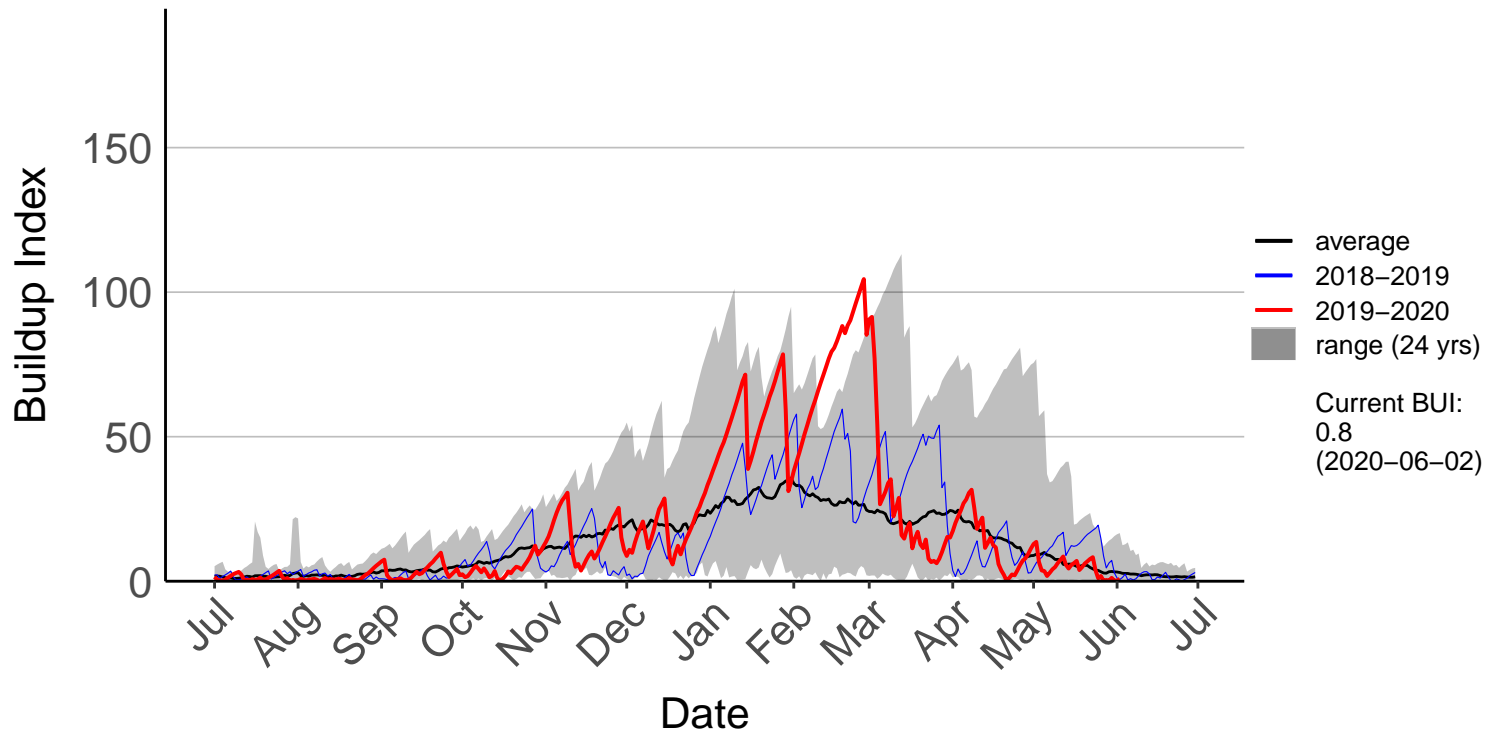

Aupouri Peninsula Raws (Jul 1996 to Jun 2020)

Dargaville Raws (Dec 1996 to Jun 2020)

Hokianga Raws (Nov 1996 to Jun 2020)

Kaeo Raws (Jan 2018 to Jun 2020)

Kaikohe Aws (Jul 1996 to Jun 2020)

Kaikohe Raws (Mar 2017 to Jun 2020)

Mangakahia Raws (Dec 2003 to Jun 2020)

Opouteke Raws (Jul 1996 to Jun 2020)

Pouto Raws (Mar 2009 to Jun 2020)

Towai Raws (Jan 2018 to Jun 2020)

Waitangi Forest Raws (Jul 1996 to Jun 2020)

Whangarei Aero Aws (Jul 1996 to Jun 2020)

Whangarei Raws (Mar 2017 to Jun 2020)