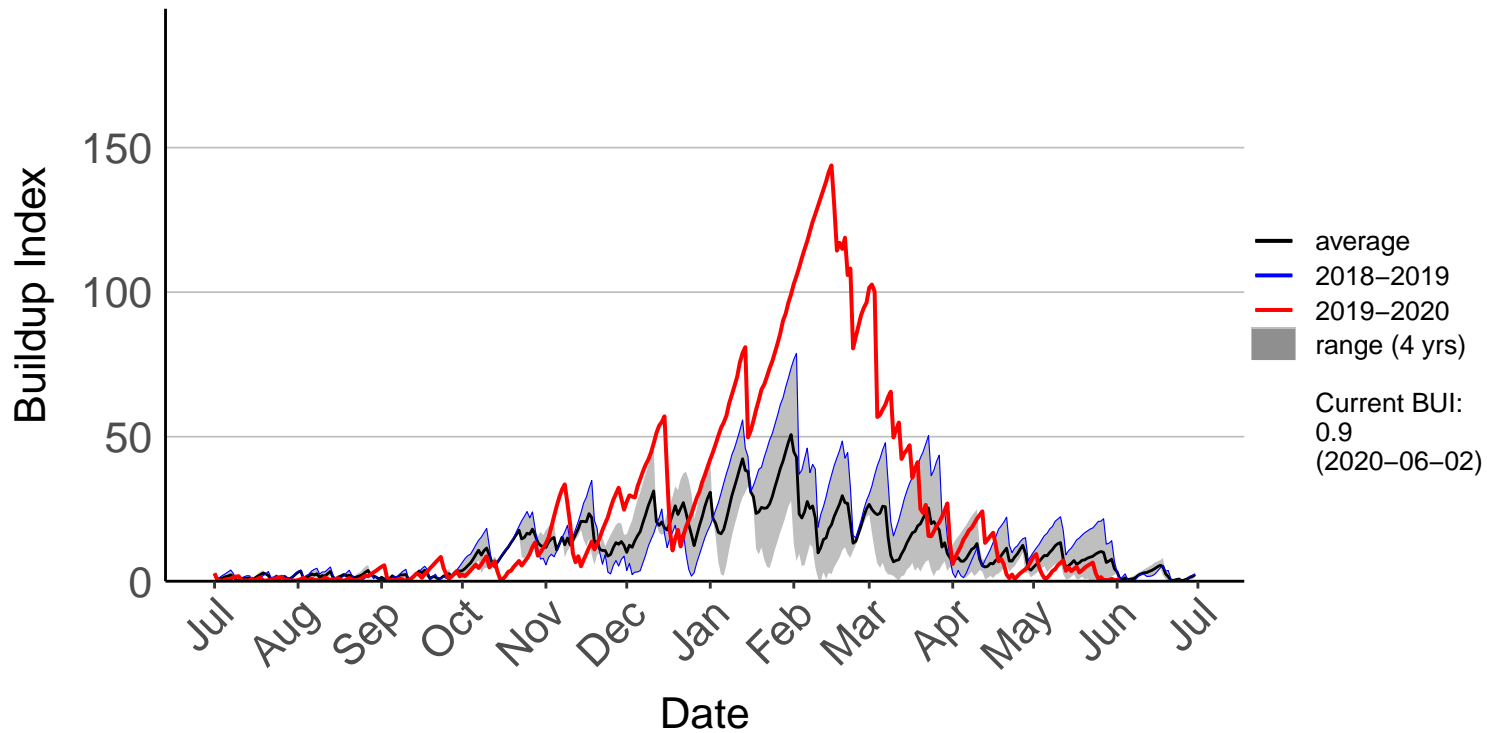

Aupouri Peninsula Raws (Jul 1996 to Jun 2020)

Dargaville Raws (Dec 1996 to Jun 2020)

Hokianga Raws (Nov 1996 to Jun 2020)

Kaeo Raws (Jan 2018 to Jun 2020)

Kaikohe Aws (Jul 1996 to Jun 2020)

Kaikohe Raws (Mar 2017 to Jun 2020)

Mangakahia Raws (Dec 2003 to Jun 2020)

Opouteke Raws (Jul 1996 to Jun 2020)

Pouto Raws (Mar 2009 to Jun 2020)

Towai Raws (Jan 2018 to Jun 2020)

Waitangi Forest Raws (Jul 1996 to Jun 2020)

Whangarei Aero Aws (Jul 1996 to Jun 2020)

Whangarei Raws (Mar 2017 to Jun 2020)