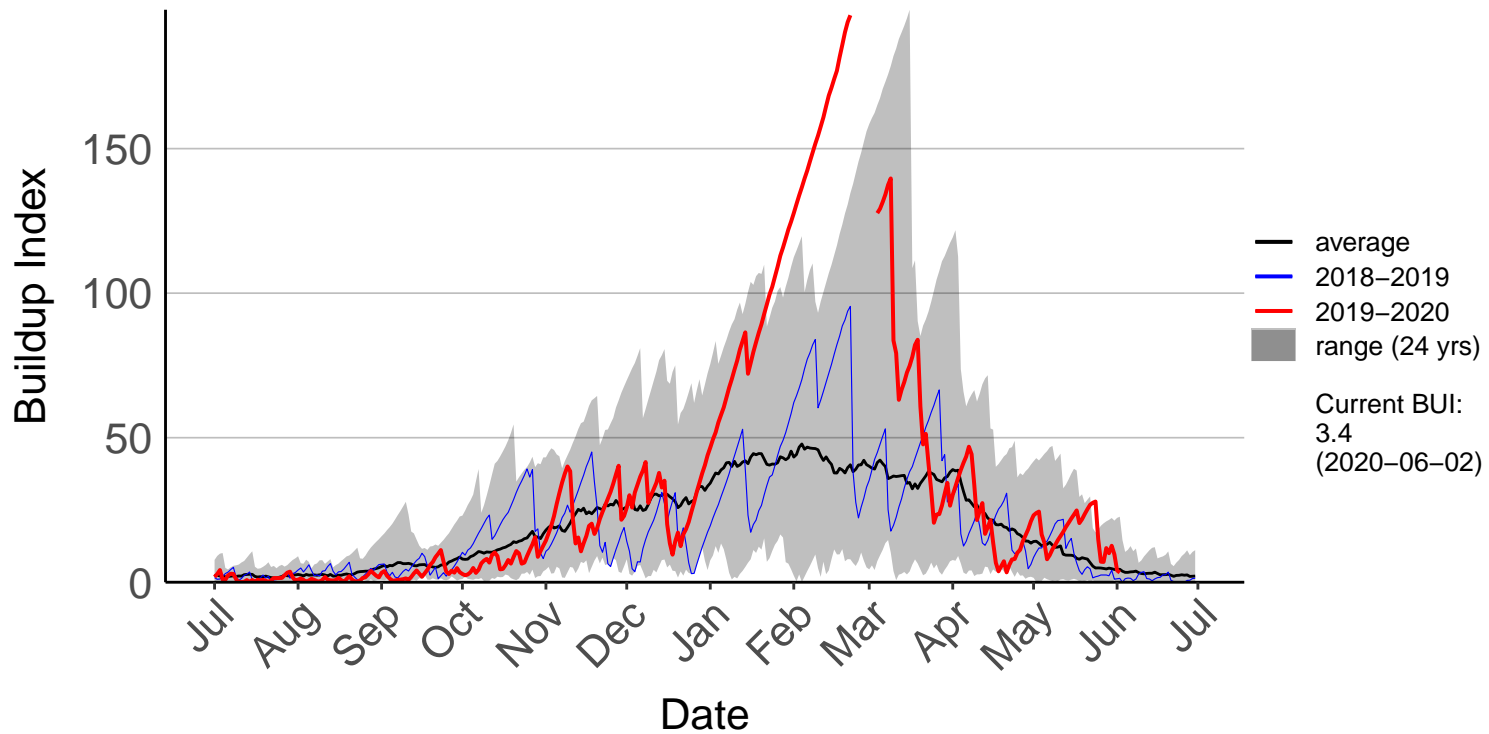

Aupouri Peninsula Raws (Jul 1996 to Jun 2020)

Dargaville Raws (Dec 1996 to Jun 2020)

Hokianga Raws (Nov 1996 to Jun 2020)

Kaeo Raws (Jan 2018 to Jun 2020)

Kaikohe Aws (Jul 1996 to Jun 2020)

Kaikohe Raws (Mar 2017 to Jun 2020)

Mangakahia Raws (Dec 2003 to Jun 2020)

Opouteke Raws (Jul 1996 to Jun 2020)

Pouto Raws (Mar 2009 to Jun 2020)

Towai Raws (Jan 2018 to Jun 2020)

Waitangi Forest Raws (Jul 1996 to Jun 2020)

Whangarei Aero Aws (Jul 1996 to Jun 2020)

Whangarei Raws (Mar 2017 to Jun 2020)