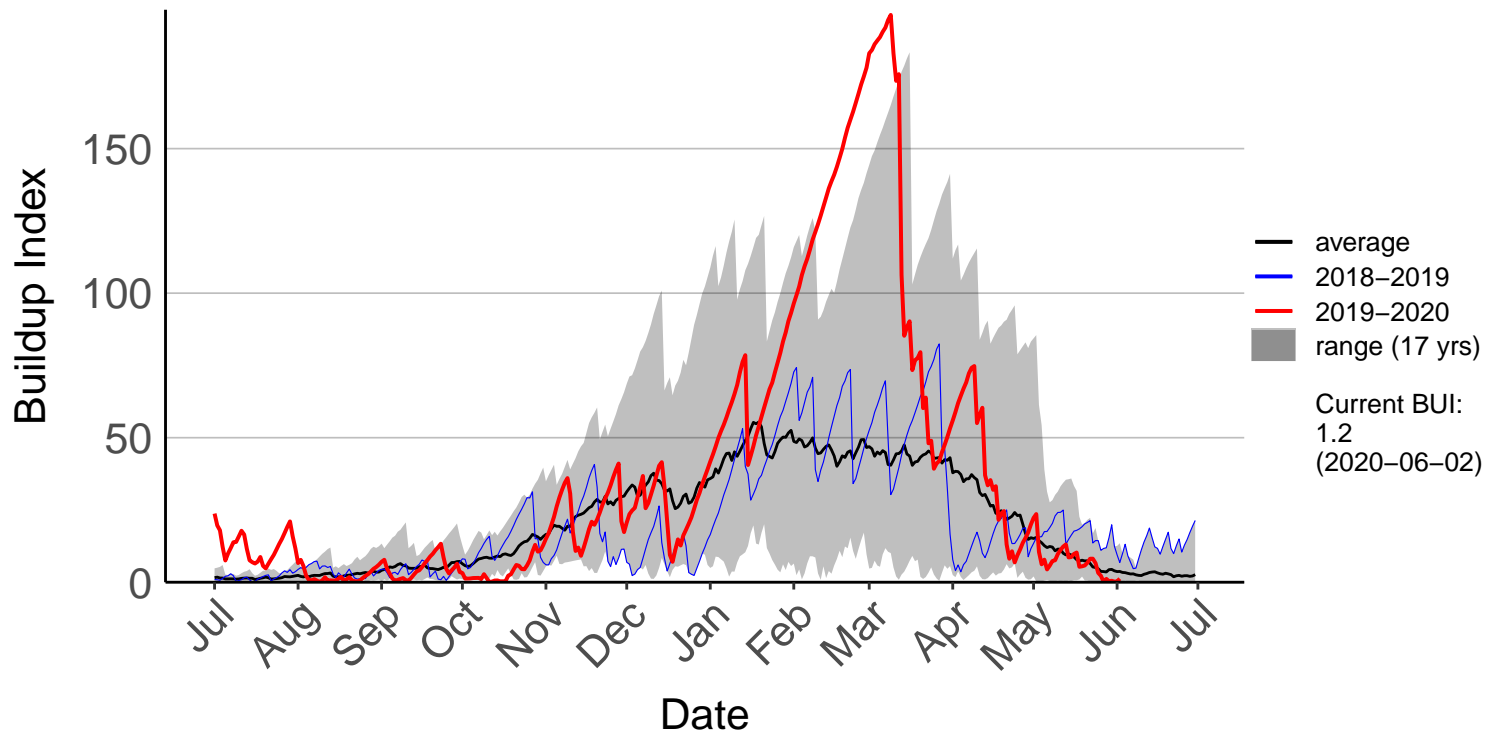

Aupouri Peninsula Raws (Jul 1996 to Jun 2020)

Dargaville Raws (Dec 1996 to Jun 2020)

Hokianga Raws (Nov 1996 to Jun 2020)

Kaeo Raws (Jan 2018 to Jun 2020)

Kaikohe Aws (Jul 1996 to Jun 2020)

Kaikohe Raws (Mar 2017 to Jun 2020)

Mangakahia Raws (Dec 2003 to Jun 2020)

Opouteke Raws (Jul 1996 to Jun 2020)

Pouto Raws (Mar 2009 to Jun 2020)

Towai Raws (Jan 2018 to Jun 2020)

Waitangi Forest Raws (Jul 1996 to Jun 2020)

Whangarei Aero Aws (Jul 1996 to Jun 2020)

Whangarei Raws (Mar 2017 to Jun 2020)