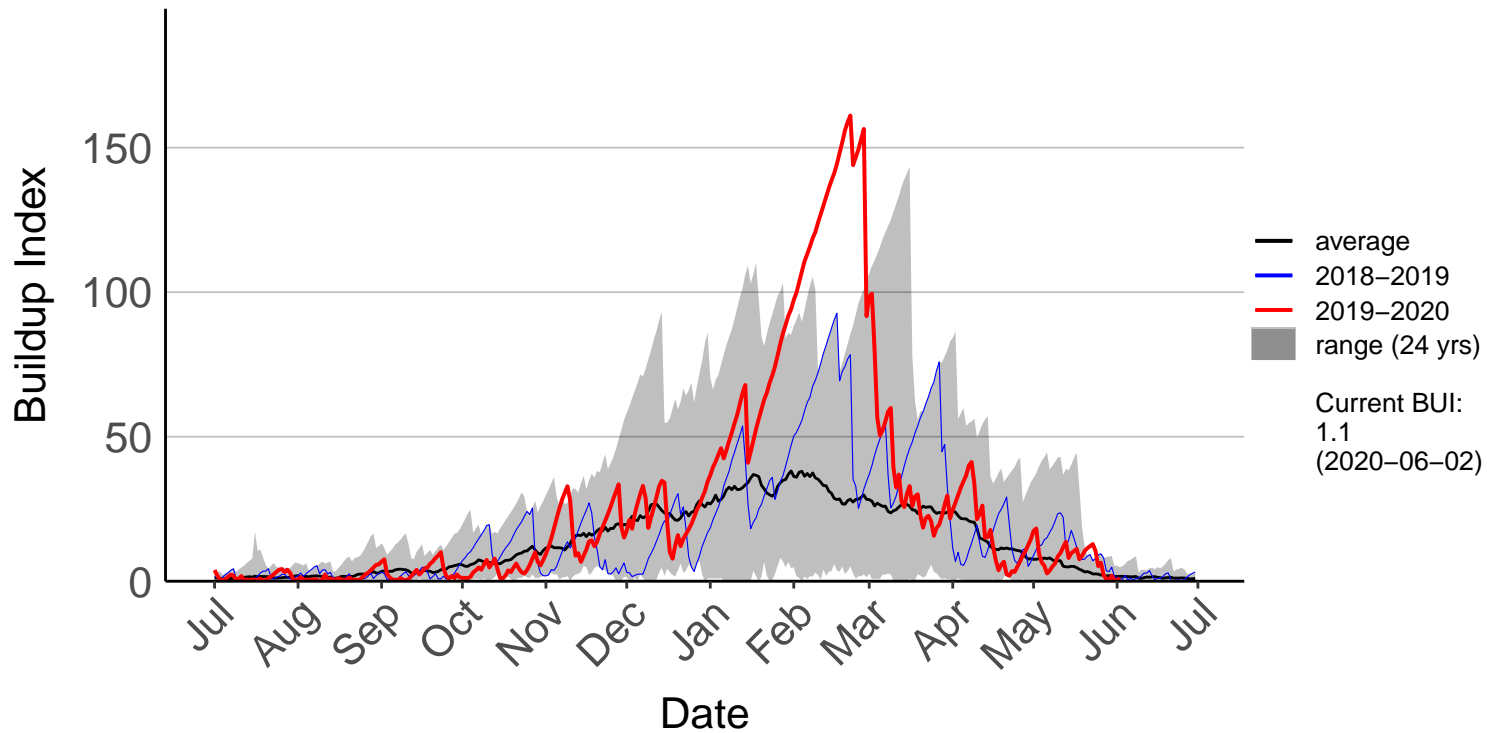

Aupouri Peninsula Raws (Jul 1996 to Jun 2020)

Dargaville Raws (Dec 1996 to Jun 2020)

Hokianga Raws (Nov 1996 to Jun 2020)

Kaeo Raws (Jan 2018 to Jun 2020)

Kaikohe Aws (Jul 1996 to Jun 2020)

Kaikohe Raws (Mar 2017 to Jun 2020)

Mangakahia Raws (Dec 2003 to Jun 2020)

Opouteke Raws (Jul 1996 to Jun 2020)

Pouto Raws (Mar 2009 to Jun 2020)

Towai Raws (Jan 2018 to Jun 2020)

Waitangi Forest Raws (Jul 1996 to Jun 2020)

Whangarei Aero Aws (Jul 1996 to Jun 2020)

Whangarei Raws (Mar 2017 to Jun 2020)