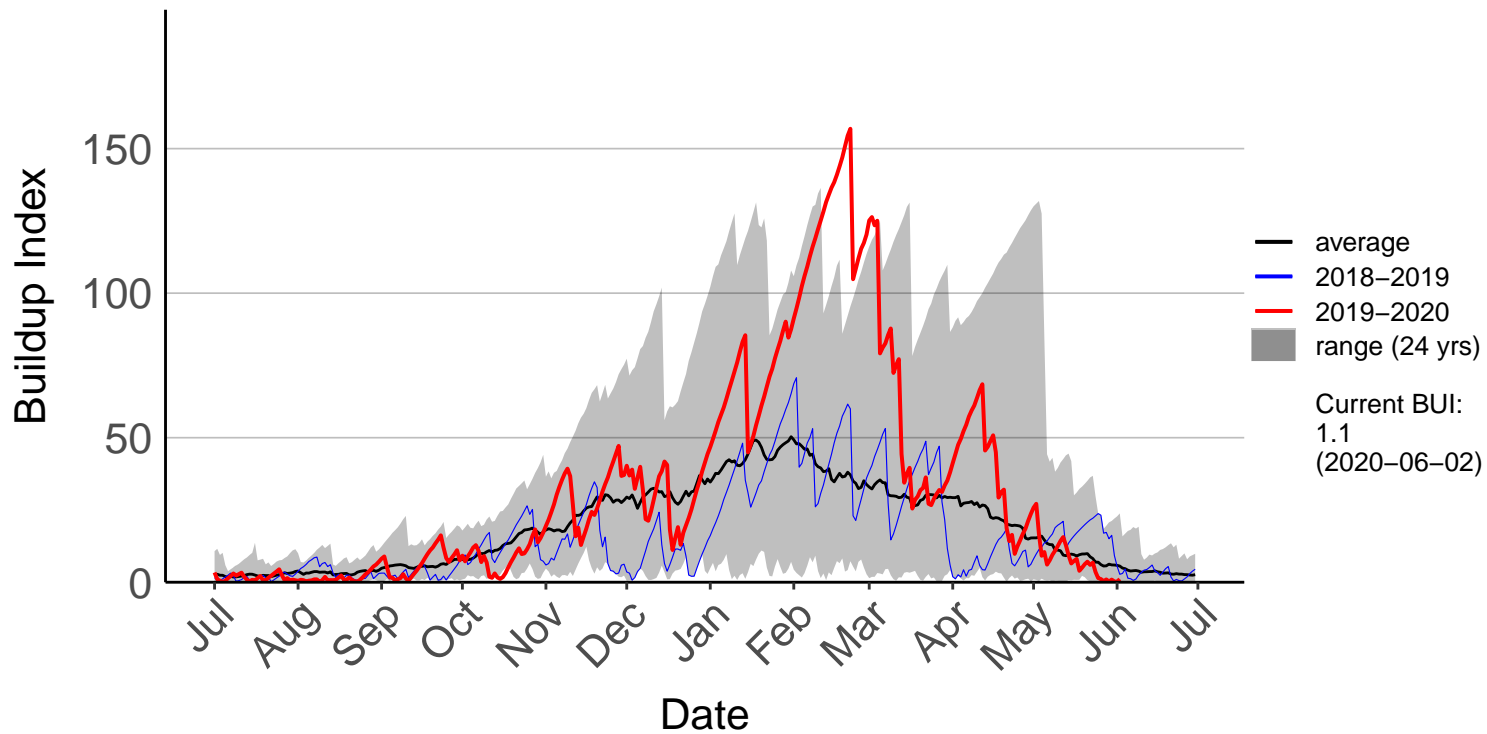

Aupouri Peninsula Raws (Jul 1996 to Jun 2020)

Dargaville Raws (Dec 1996 to Jun 2020)

Hokianga Raws (Nov 1996 to Jun 2020)

Kaeo Raws (Jan 2018 to Jun 2020)

Kaikohe Aws (Jul 1996 to Jun 2020)

Kaikohe Raws (Mar 2017 to Jun 2020)

Mangakahia Raws (Dec 2003 to Jun 2020)

Opouteke Raws (Jul 1996 to Jun 2020)

Pouto Raws (Mar 2009 to Jun 2020)

Towai Raws (Jan 2018 to Jun 2020)

Waitangi Forest Raws (Jul 1996 to Jun 2020)

Whangarei Aero Aws (Jul 1996 to Jun 2020)

Whangarei Raws (Mar 2017 to Jun 2020)