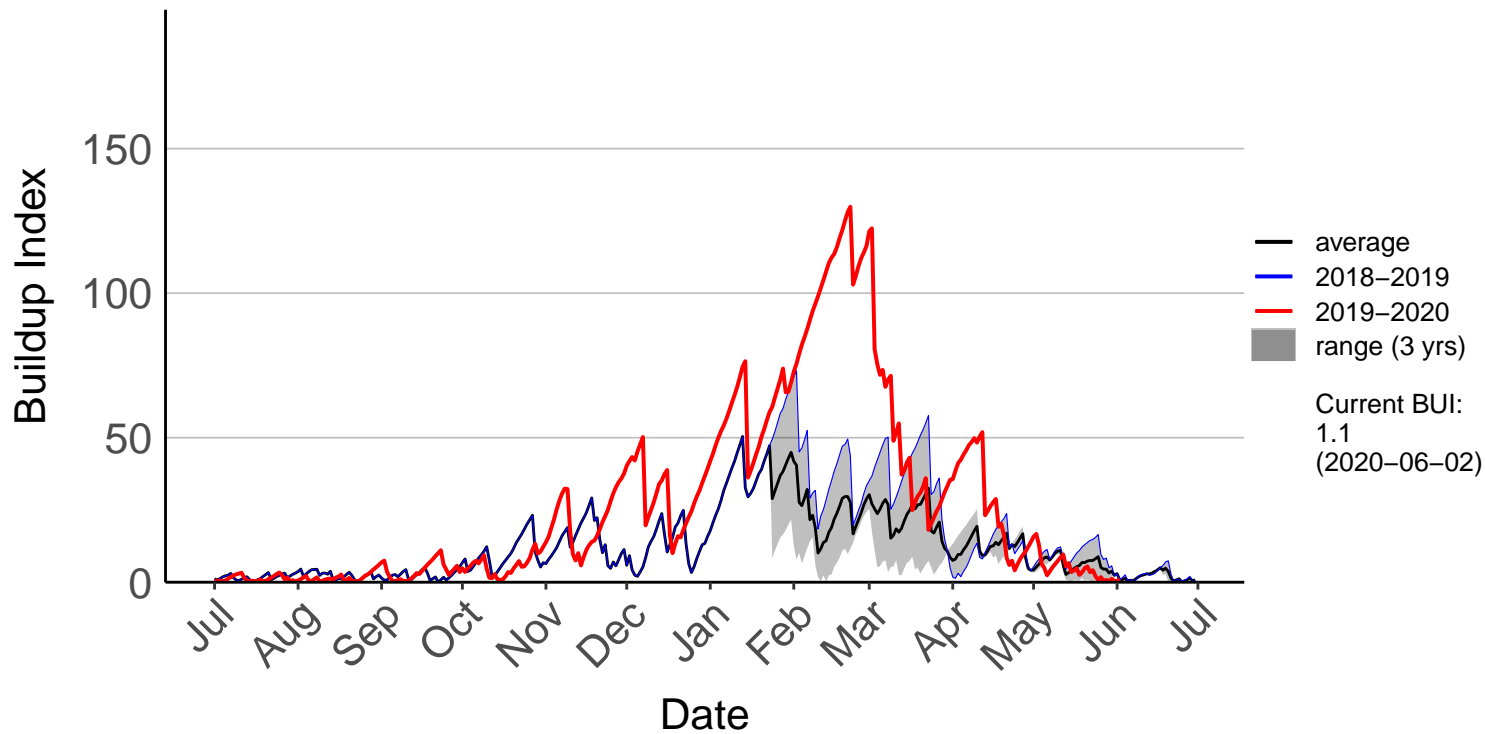

Aupouri Peninsula Raws (Jul 1996 to Jun 2020)

Dargaville Raws (Dec 1996 to Jun 2020)

Hokianga Raws (Nov 1996 to Jun 2020)

Kaeo Raws (Jan 2018 to Jun 2020)

Kaikohe Aws (Jul 1996 to Jun 2020)

Kaikohe Raws (Mar 2017 to Jun 2020)

Mangakahia Raws (Dec 2003 to Jun 2020)

Opouteke Raws (Jul 1996 to Jun 2020)

Pouto Raws (Mar 2009 to Jun 2020)

Towai Raws (Jan 2018 to Jun 2020)

Waitangi Forest Raws (Jul 1996 to Jun 2020)

Whangarei Aero Aws (Jul 1996 to Jun 2020)

Whangarei Raws (Mar 2017 to Jun 2020)