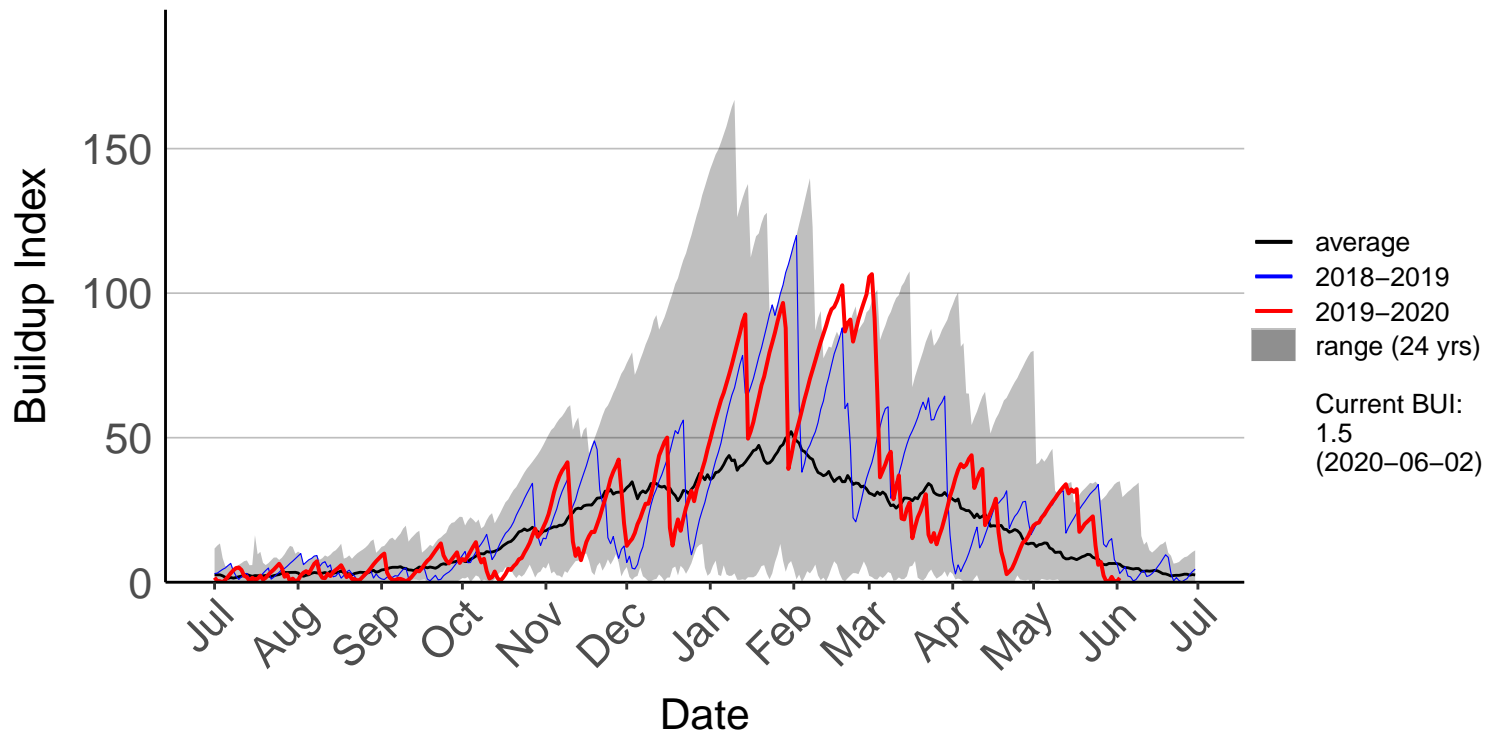

Aupouri Peninsula Raws (Jul 1996 to Jun 2020)

Dargaville Raws (Dec 1996 to Jun 2020)

Hokianga Raws (Nov 1996 to Jun 2020)

Kaeo Raws (Jan 2018 to Jun 2020)

Kaikohe Aws (Jul 1996 to Jun 2020)

Kaikohe Raws (Mar 2017 to Jun 2020)

Mangakahia Raws (Dec 2003 to Jun 2020)

Opouteke Raws (Jul 1996 to Jun 2020)

Pouto Raws (Mar 2009 to Jun 2020)

Towai Raws (Jan 2018 to Jun 2020)

Waitangi Forest Raws (Jul 1996 to Jun 2020)

Whangarei Aero Aws (Jul 1996 to Jun 2020)

Whangarei Raws (Mar 2017 to Jun 2020)