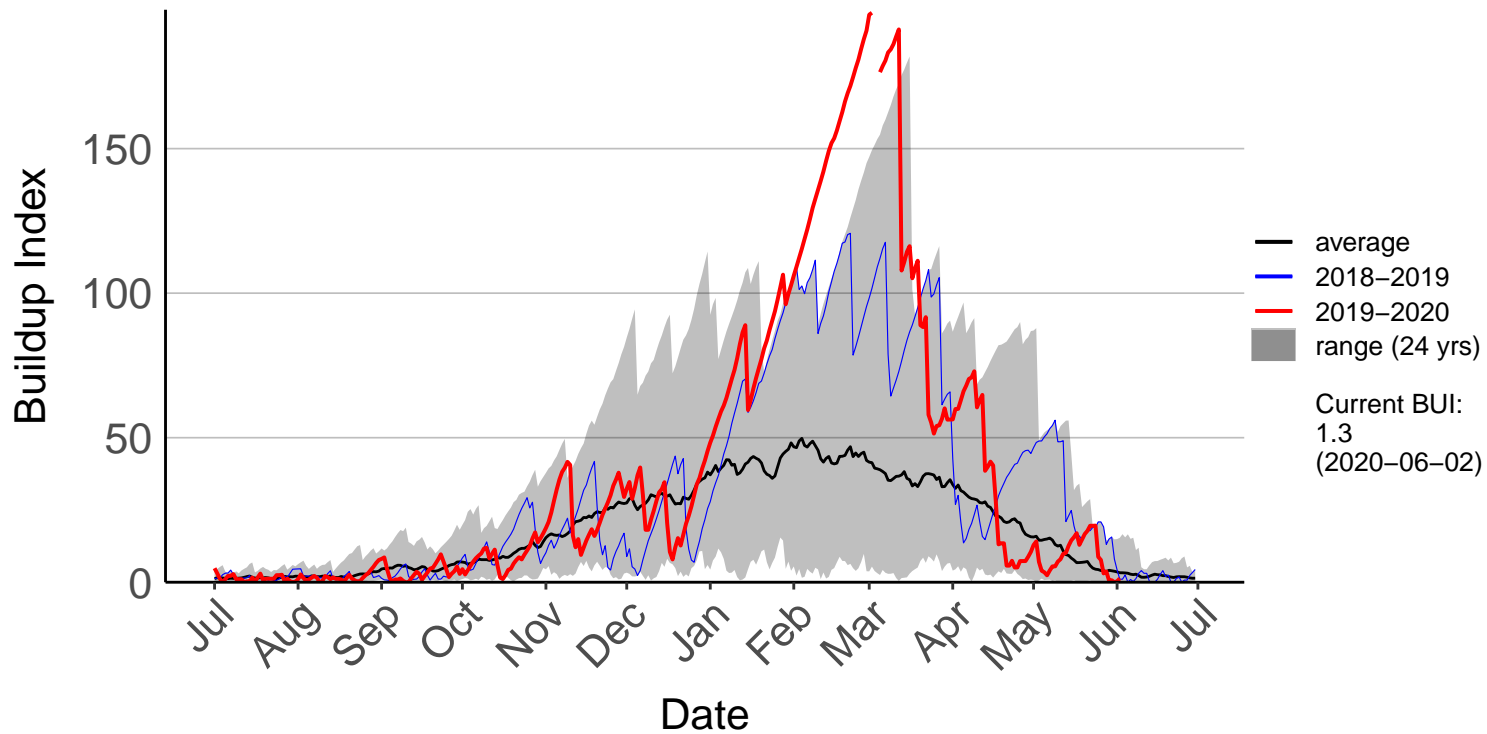

Aupouri Peninsula Raws (Jul 1996 to Jun 2020)

Dargaville Raws (Dec 1996 to Jun 2020)

Hokianga Raws (Nov 1996 to Jun 2020)

Kaeo Raws (Jan 2018 to Jun 2020)

Kaikohe Aws (Jul 1996 to Jun 2020)

Kaikohe Raws (Mar 2017 to Jun 2020)

Mangakahia Raws (Dec 2003 to Jun 2020)

Opouteke Raws (Jul 1996 to Jun 2020)

Pouto Raws (Mar 2009 to Jun 2020)

Towai Raws (Jan 2018 to Jun 2020)

Waitangi Forest Raws (Jul 1996 to Jun 2020)

Whangarei Aero Aws (Jul 1996 to Jun 2020)

Whangarei Raws (Mar 2017 to Jun 2020)