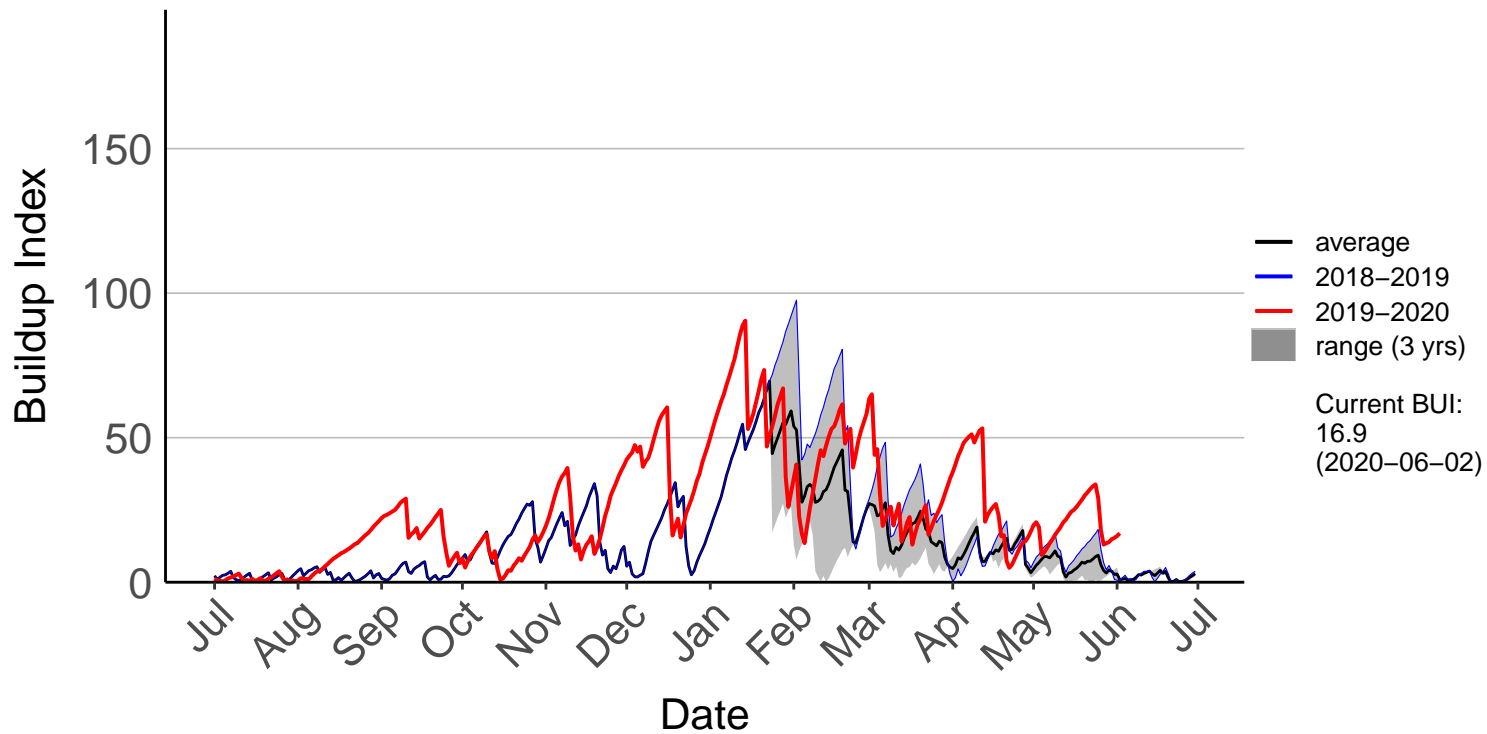

Aupouri Peninsula Raws (Jul 1996 to Jun 2020)

Dargaville Raws (Dec 1996 to Jun 2020)

Hokianga Raws (Nov 1996 to Jun 2020)

Kaeo Raws (Jan 2018 to Jun 2020)

Kaikohe Aws (Jul 1996 to Jun 2020)

Kaikohe Raws (Mar 2017 to Jun 2020)

Mangakahia Raws (Dec 2003 to Jun 2020)

Opouteke Raws (Jul 1996 to Jun 2020)

Pouto Raws (Mar 2009 to Jun 2020)

Towai Raws (Jan 2018 to Jun 2020)

Waitangi Forest Raws (Jul 1996 to Jun 2020)

Whangarei Aero Aws (Jul 1996 to Jun 2020)

Whangarei Raws (Mar 2017 to Jun 2020)