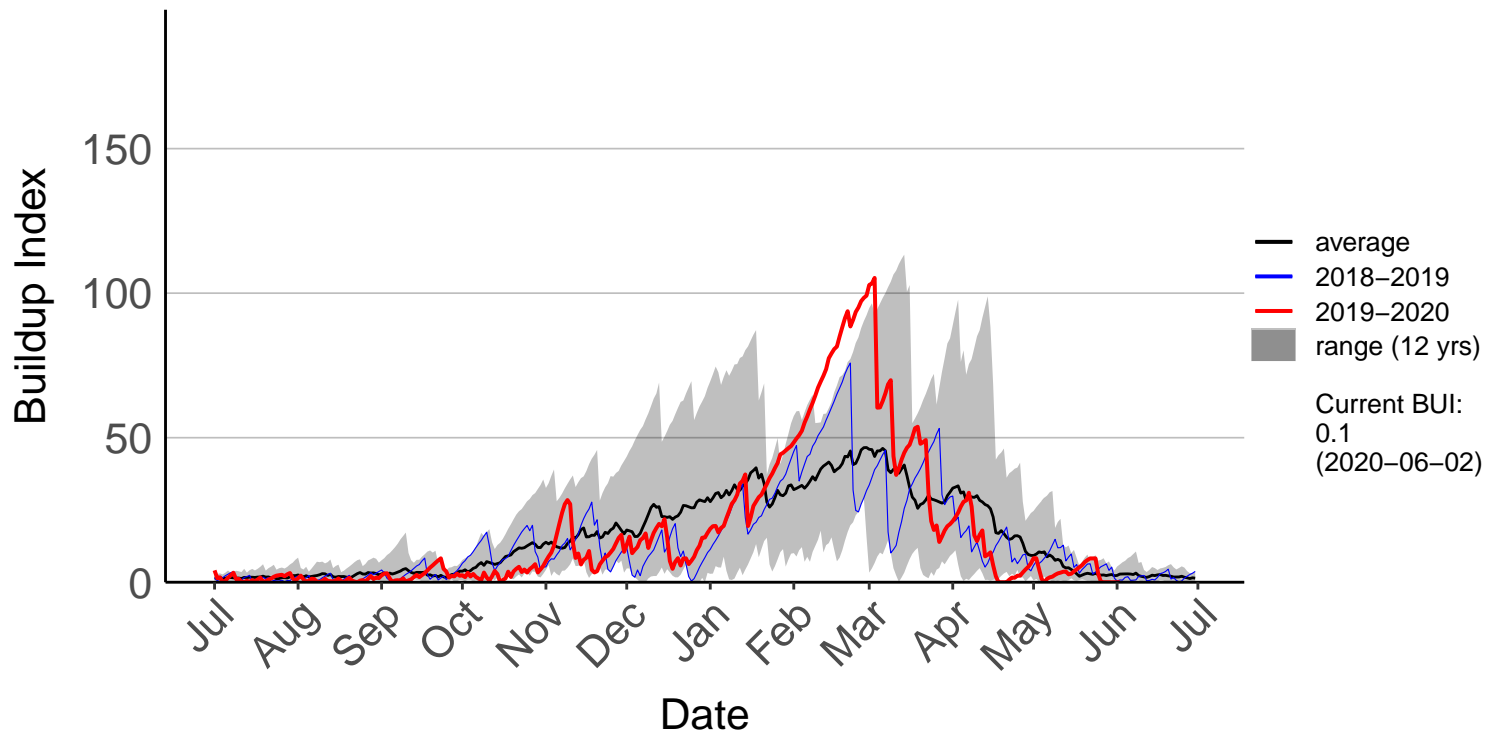

Aupouri Peninsula Raws (Jul 1996 to Jun 2020)

Dargaville Raws (Dec 1996 to Jun 2020)

Hokianga Raws (Nov 1996 to Jun 2020)

Kaeo Raws (Jan 2018 to Jun 2020)

Kaikohe Aws (Jul 1996 to Jun 2020)

Kaikohe Raws (Mar 2017 to Jun 2020)

Mangakahia Raws (Dec 2003 to Jun 2020)

Opouteke Raws (Jul 1996 to Jun 2020)

Pouto Raws (Mar 2009 to Jun 2020)

Towai Raws (Jan 2018 to Jun 2020)

Waitangi Forest Raws (Jul 1996 to Jun 2020)

Whangarei Aero Aws (Jul 1996 to Jun 2020)

Whangarei Raws (Mar 2017 to Jun 2020)