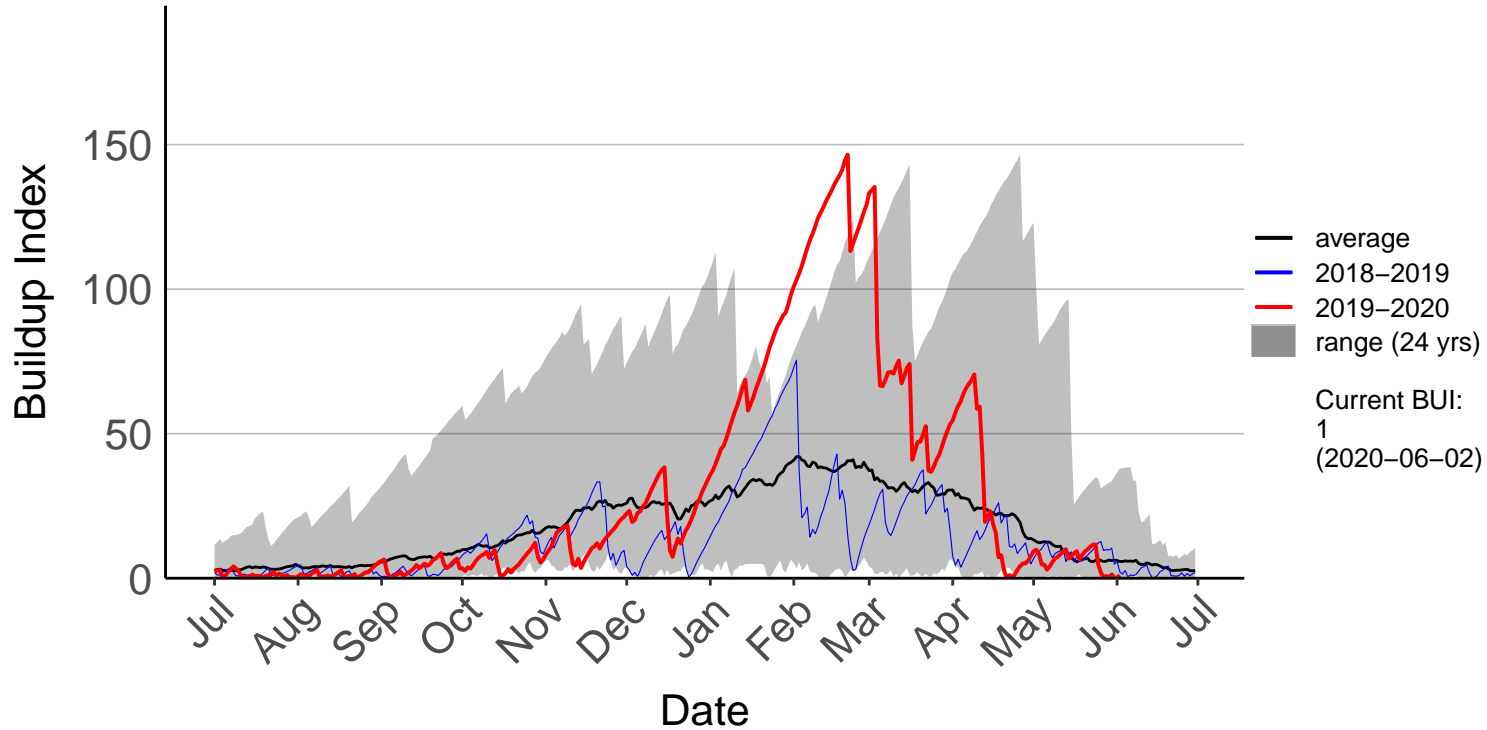

Aupouri Peninsula Raws (Jul 1996 to Jun 2020)

Dargaville Raws (Dec 1996 to Jun 2020)

Hokianga Raws (Nov 1996 to Jun 2020)

Kaeo Raws (Jan 2018 to Jun 2020)

Kaikohe Aws (Jul 1996 to Jun 2020)

Kaikohe Raws (Mar 2017 to Jun 2020)

Mangakahia Raws (Dec 2003 to Jun 2020)

Opouteke Raws (Jul 1996 to Jun 2020)

Pouto Raws (Mar 2009 to Jun 2020)

Towai Raws (Jan 2018 to Jun 2020)

Waitangi Forest Raws (Jul 1996 to Jun 2020)

Whangarei Aero Aws (Jul 1996 to Jun 2020)

Whangarei Raws (Mar 2017 to Jun 2020)