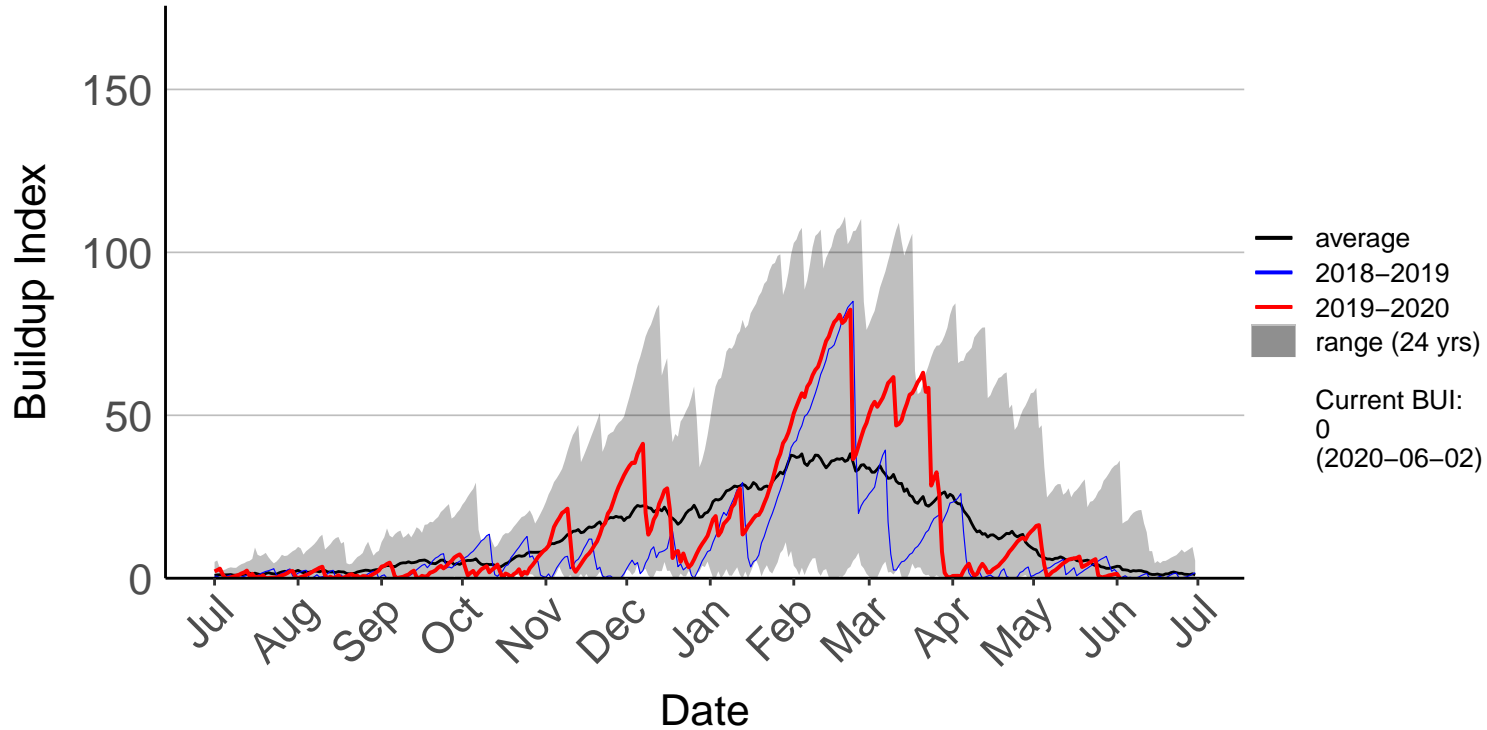

Haurangi Raws (Jul 1996 to Jun 2020)