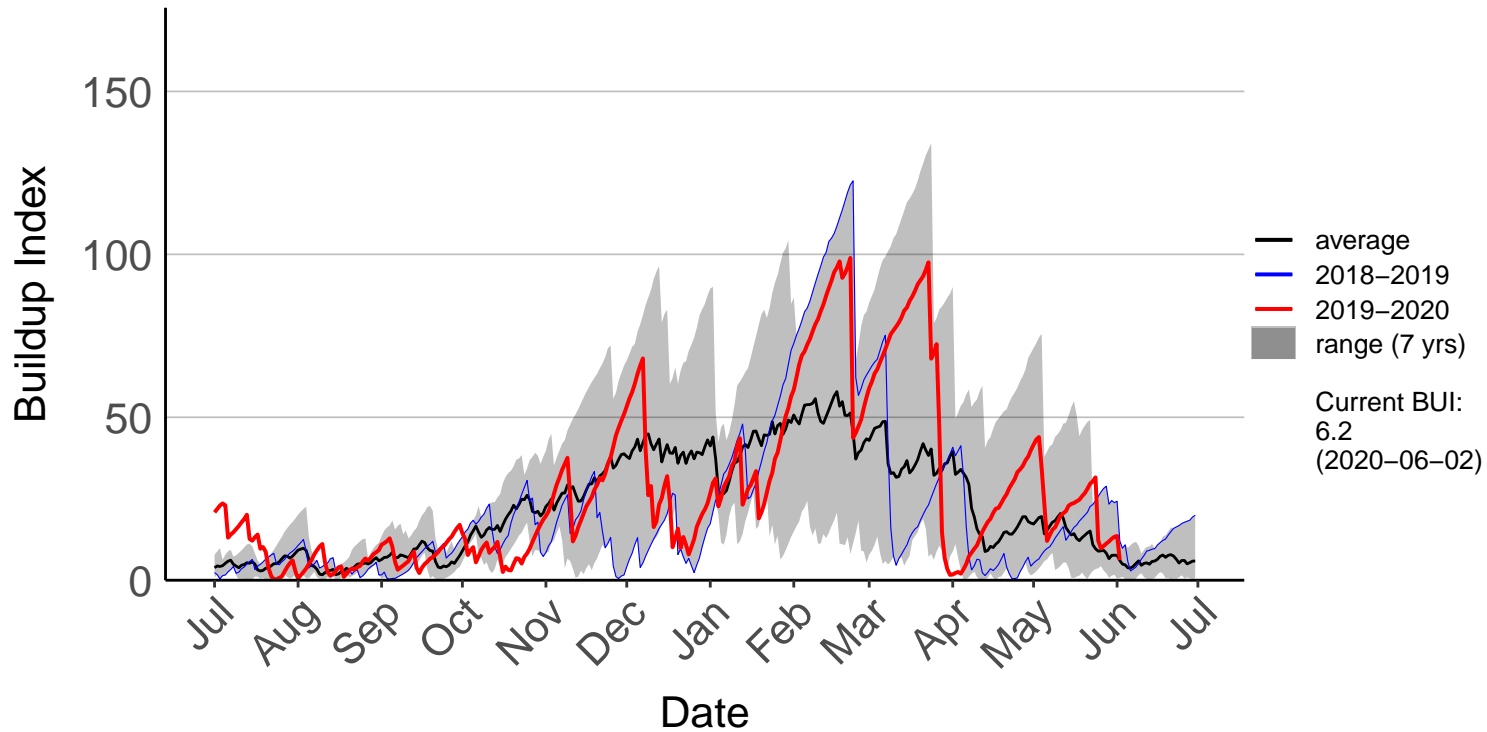

Palliser Raws (Jan 2014 to Jun 2020)