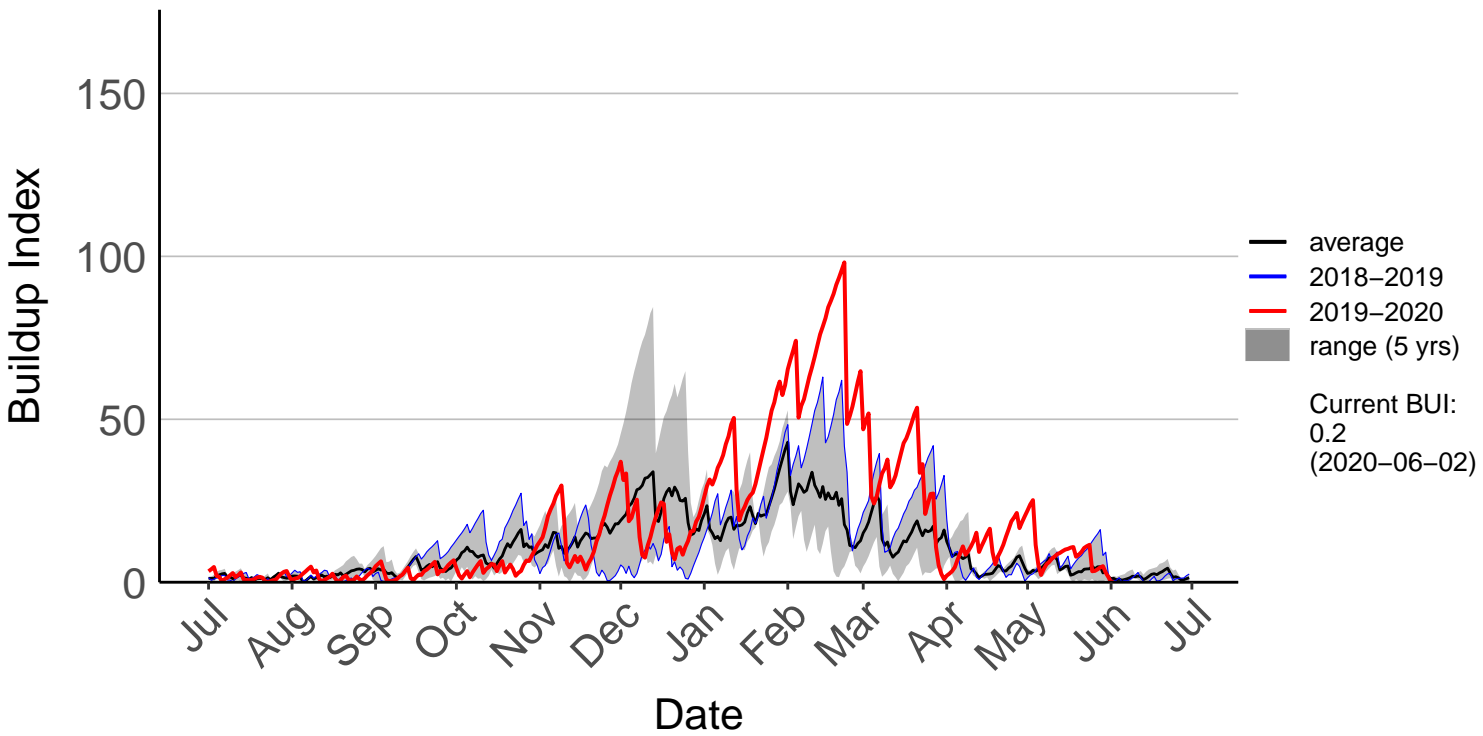

Featherston Raws (May 2016 to Jun 2020)