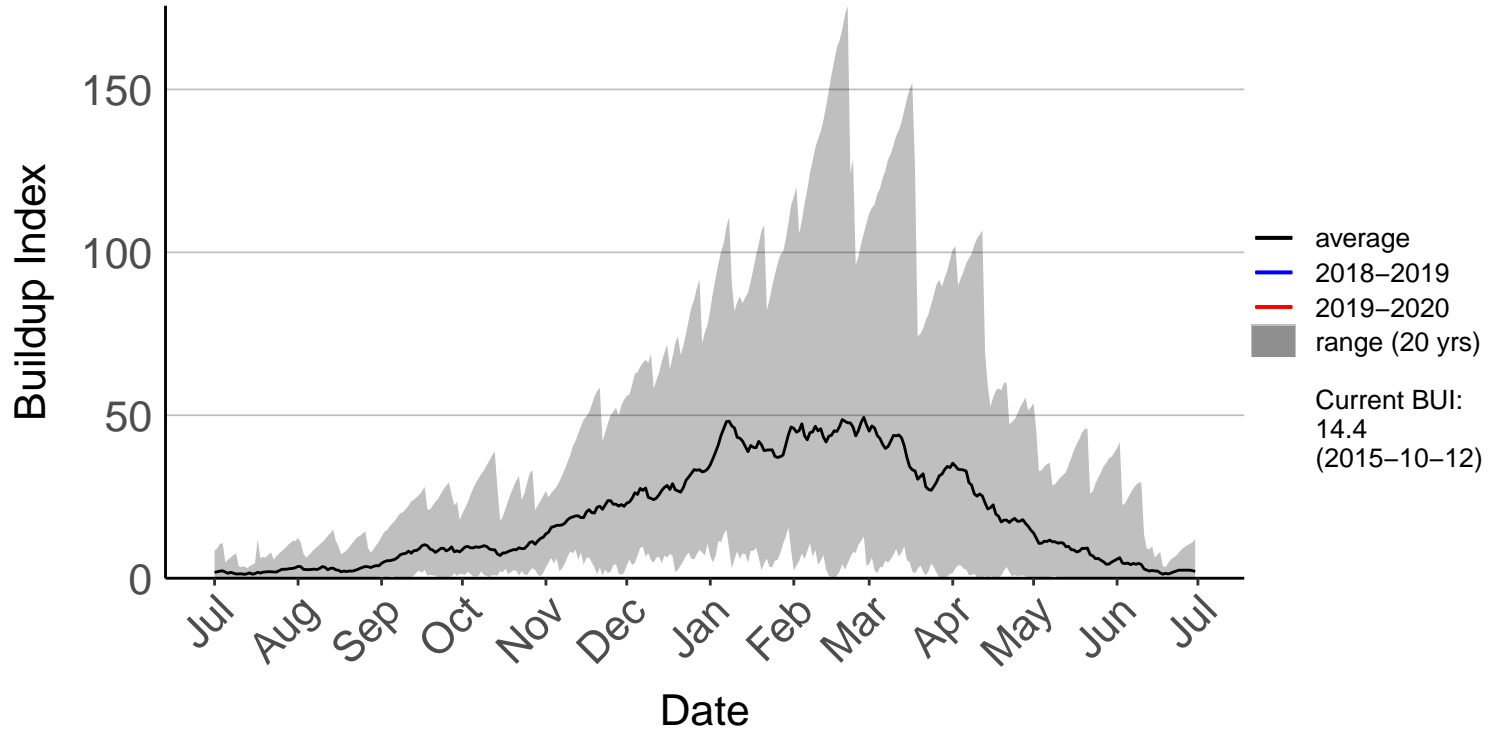

Ngaumu Forest Raws (Jul 1996 to Oct 2015) – DISCONTINUE