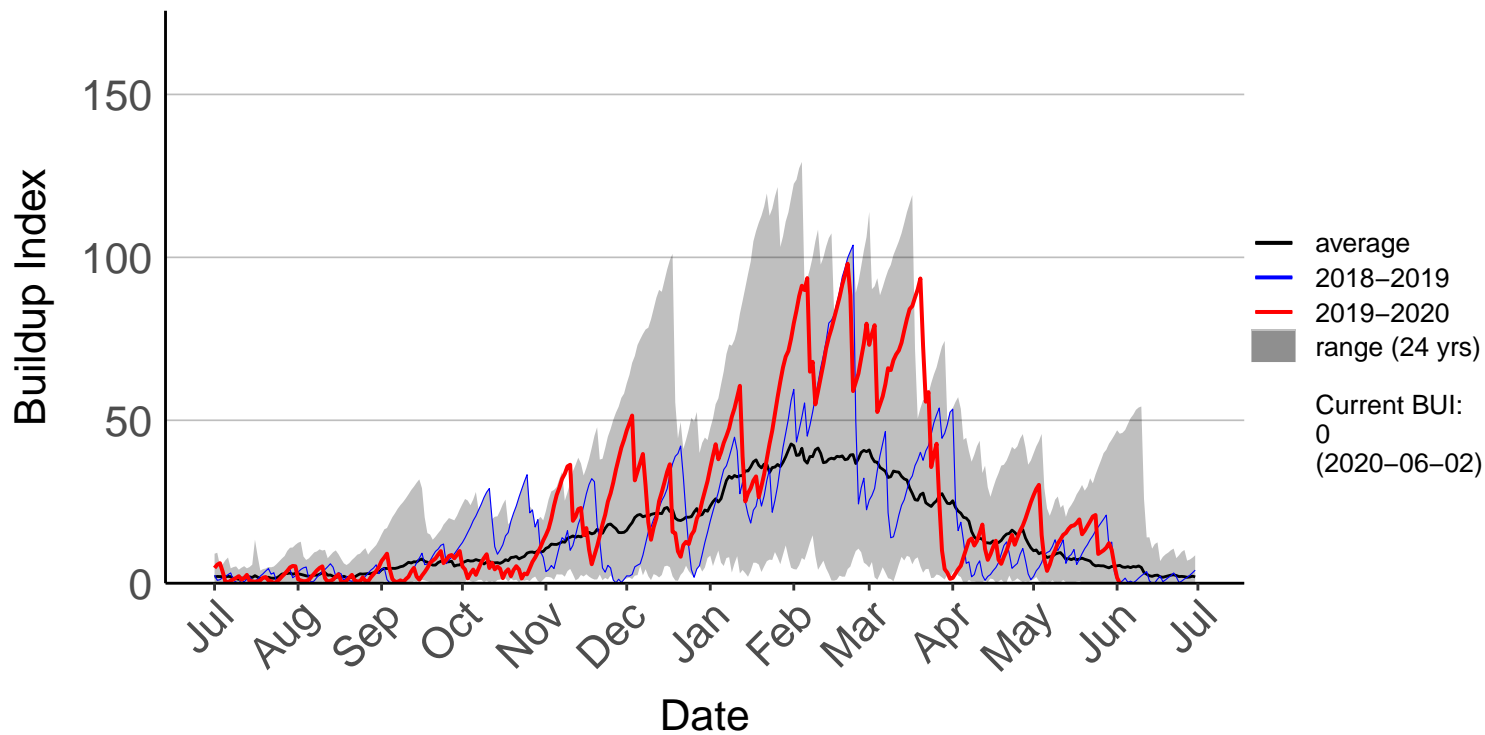

Holdsworth Station Raws (Jul 1996 to Jun 2020)