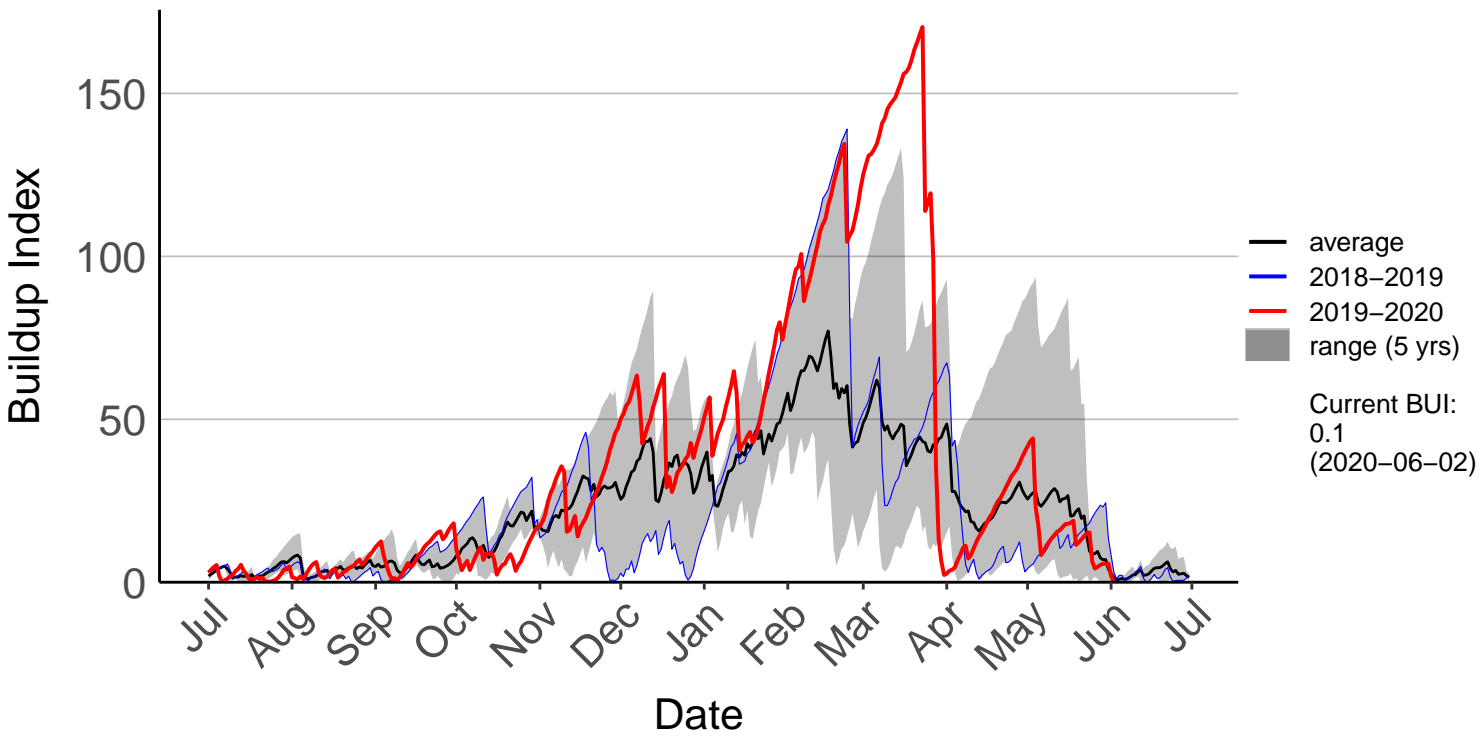

Ngaumu Forest 2 Raws (Jan 2016 to Jun 2020)