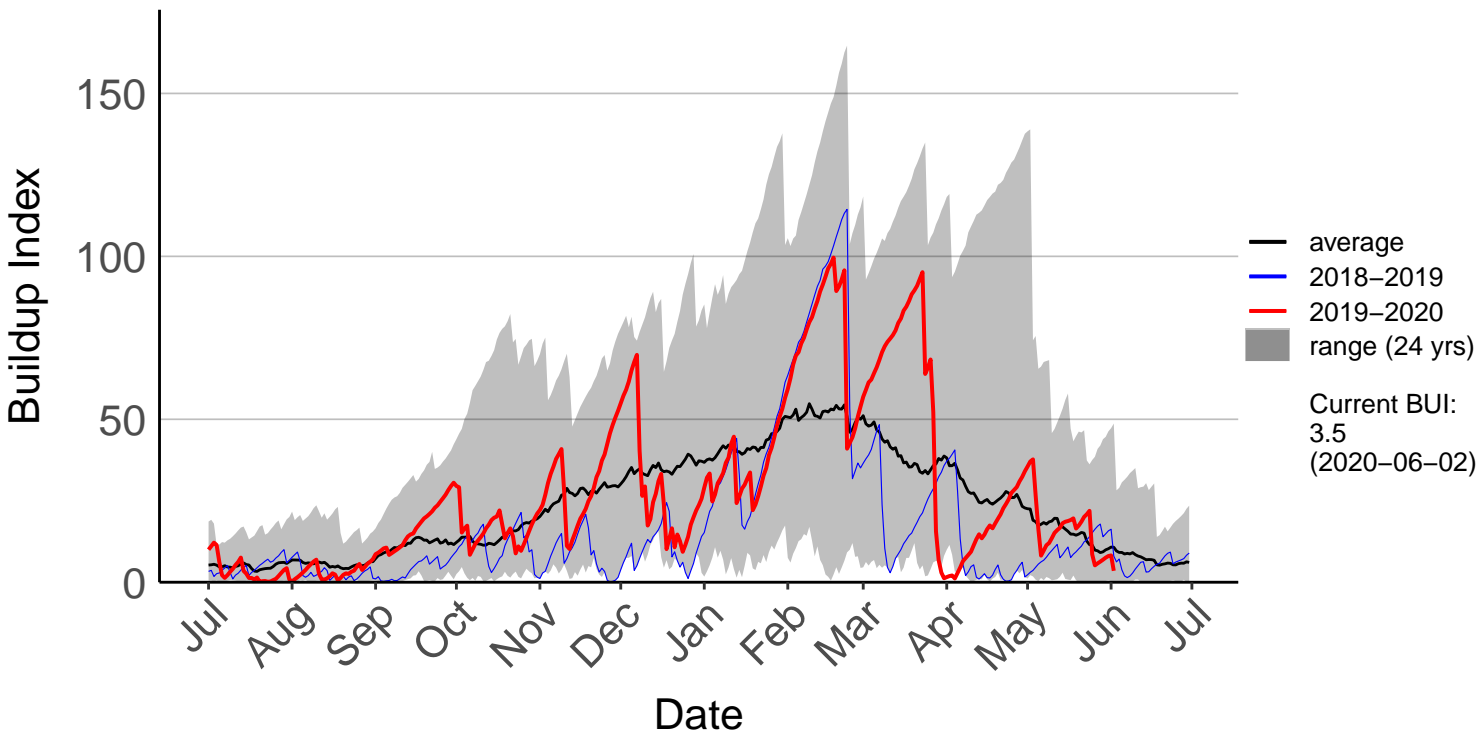

Ngawi Aws (Jul 1996 to Jun 2020)