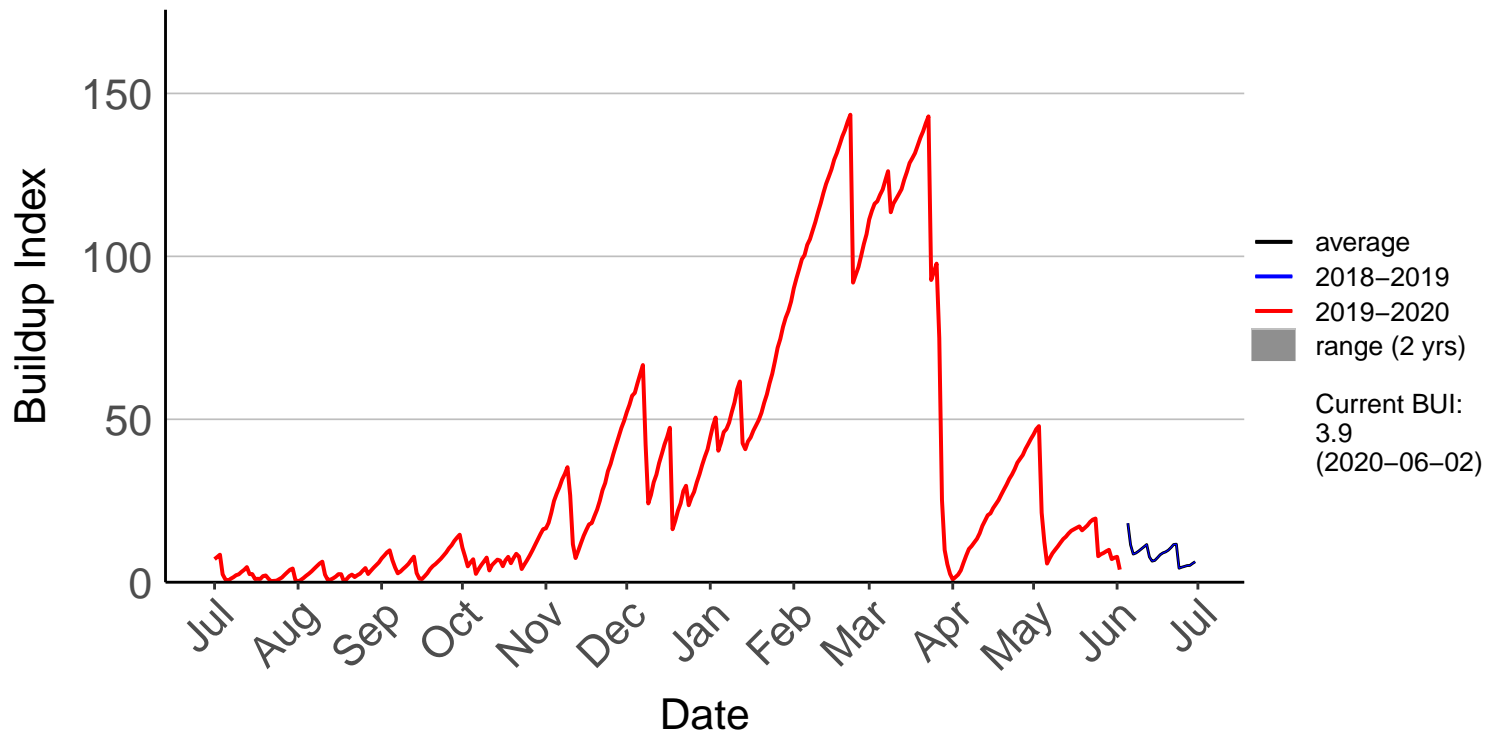

Te Muna Raws (Jun 2019 to Jun 2020)