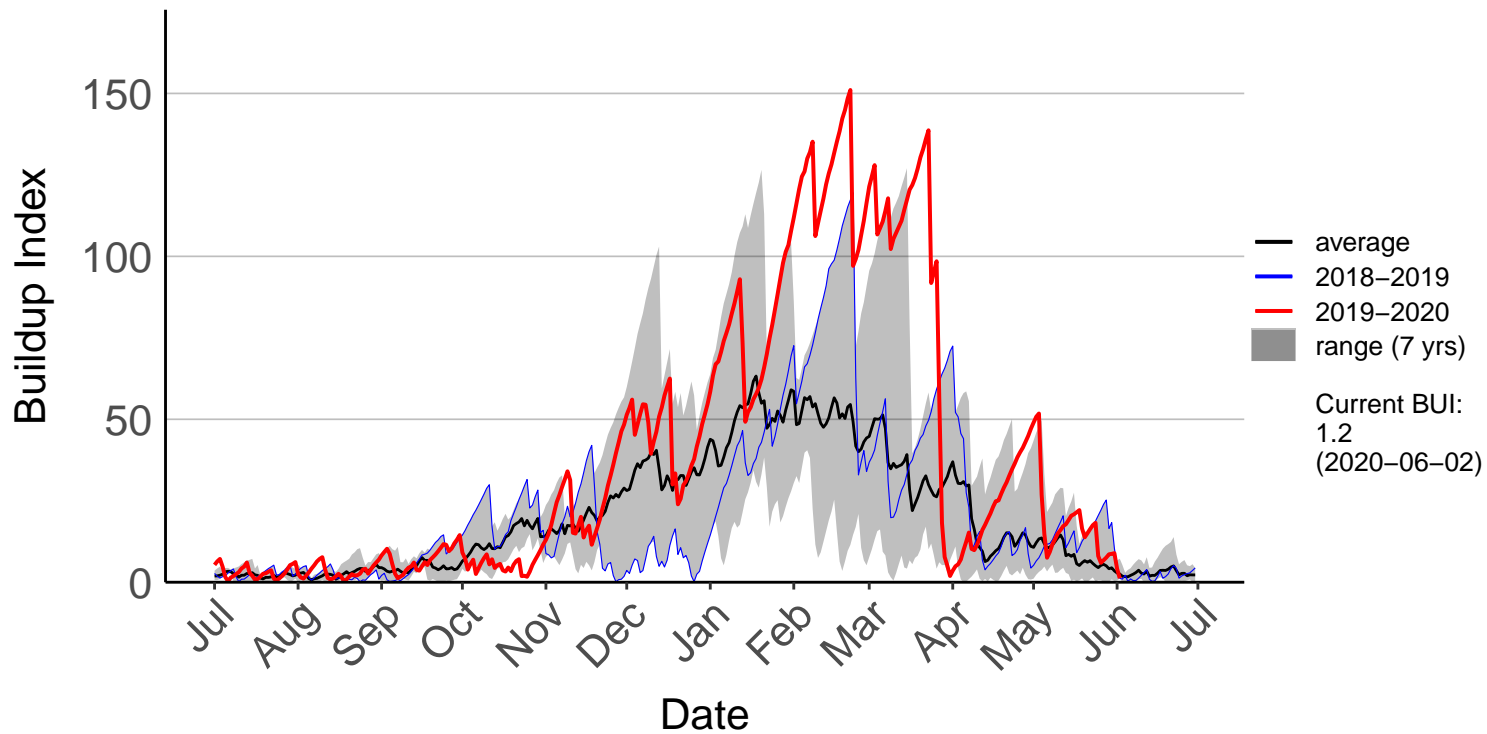

Homebush Raws (Jan 2014 to Jun 2020)