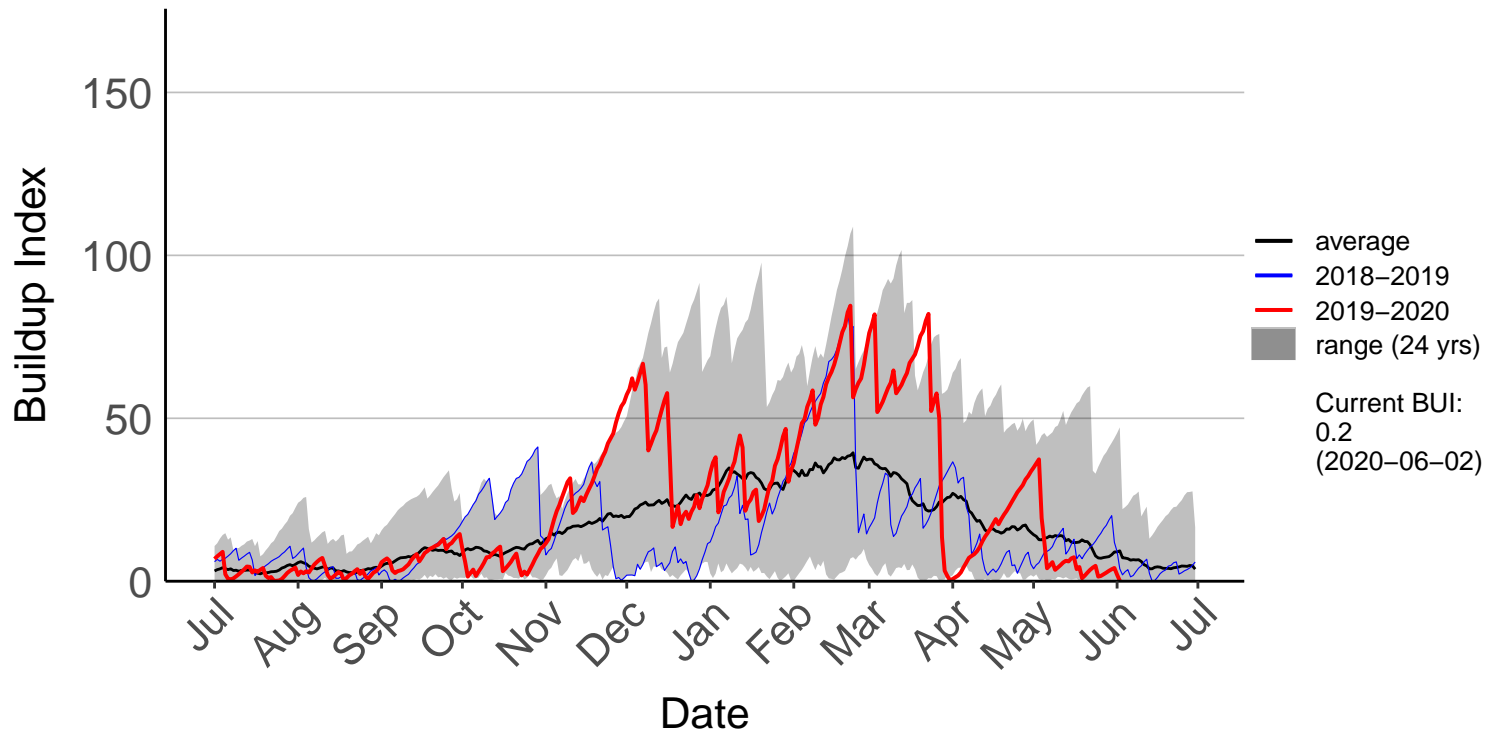

# Castlepoint SYNOP (Jul 1996 to Jun 2020)