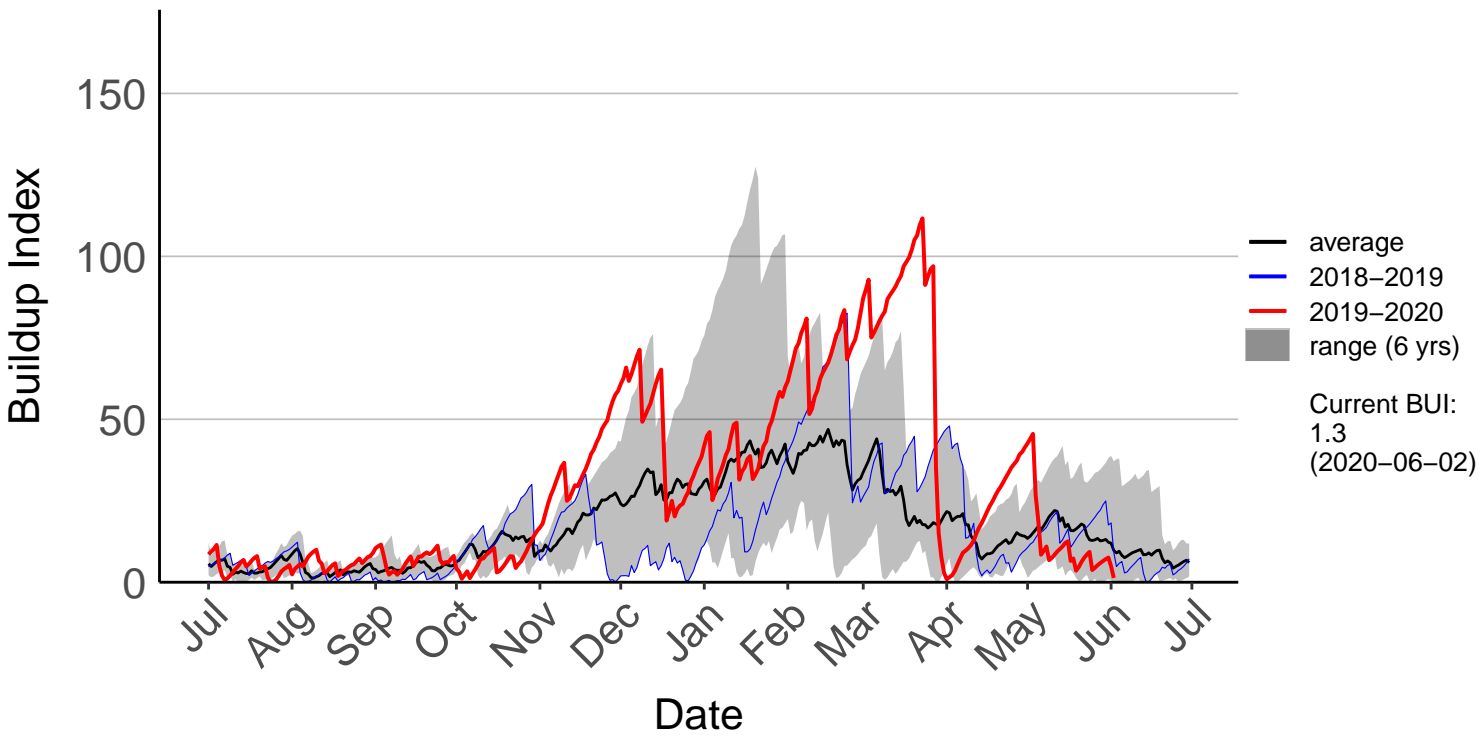

# Castlepoint SYNOP (Jul 1996 to Jun 2020)

# Crofoot Raws (Aug 2014 to Jun 2020)