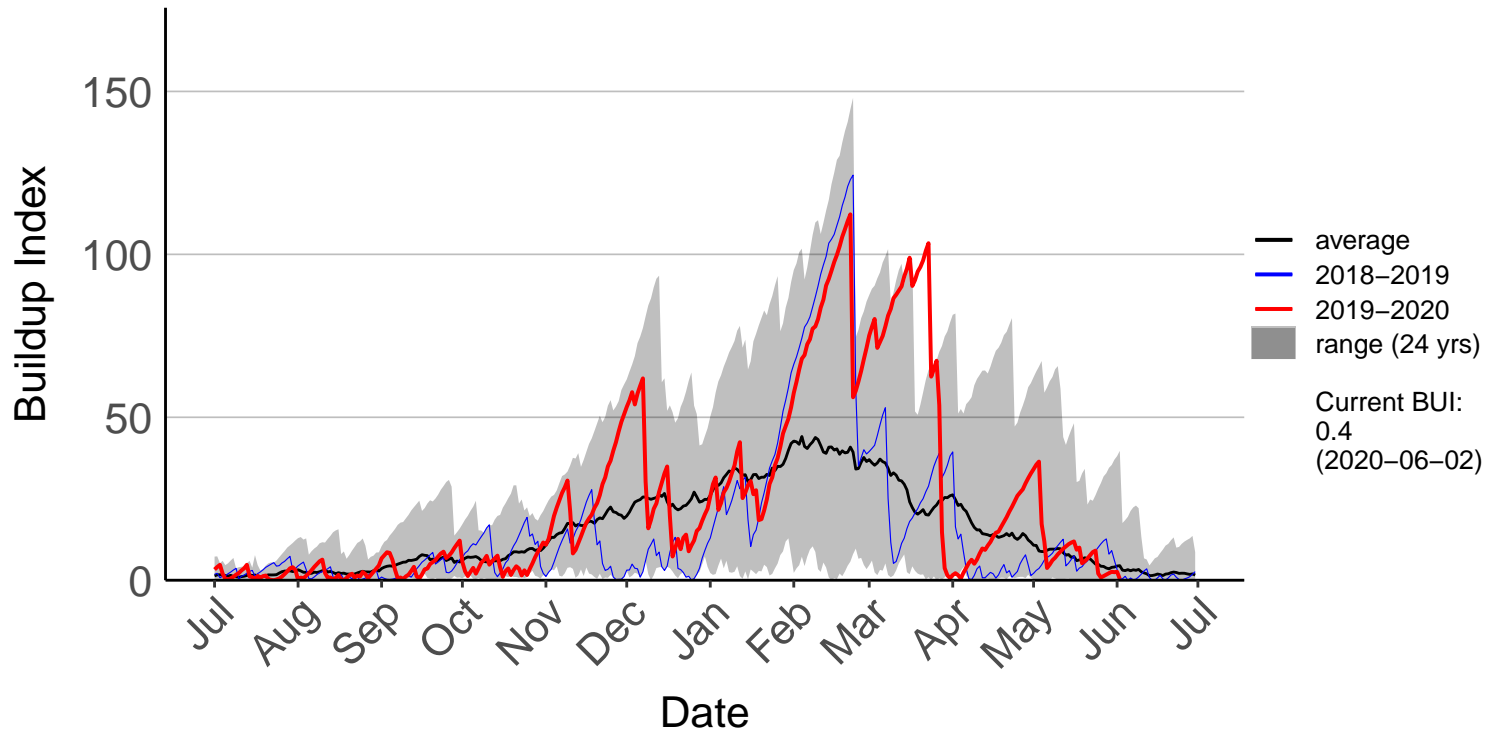

Stony Creek Raws (Jul 1996 to Jun 2020)