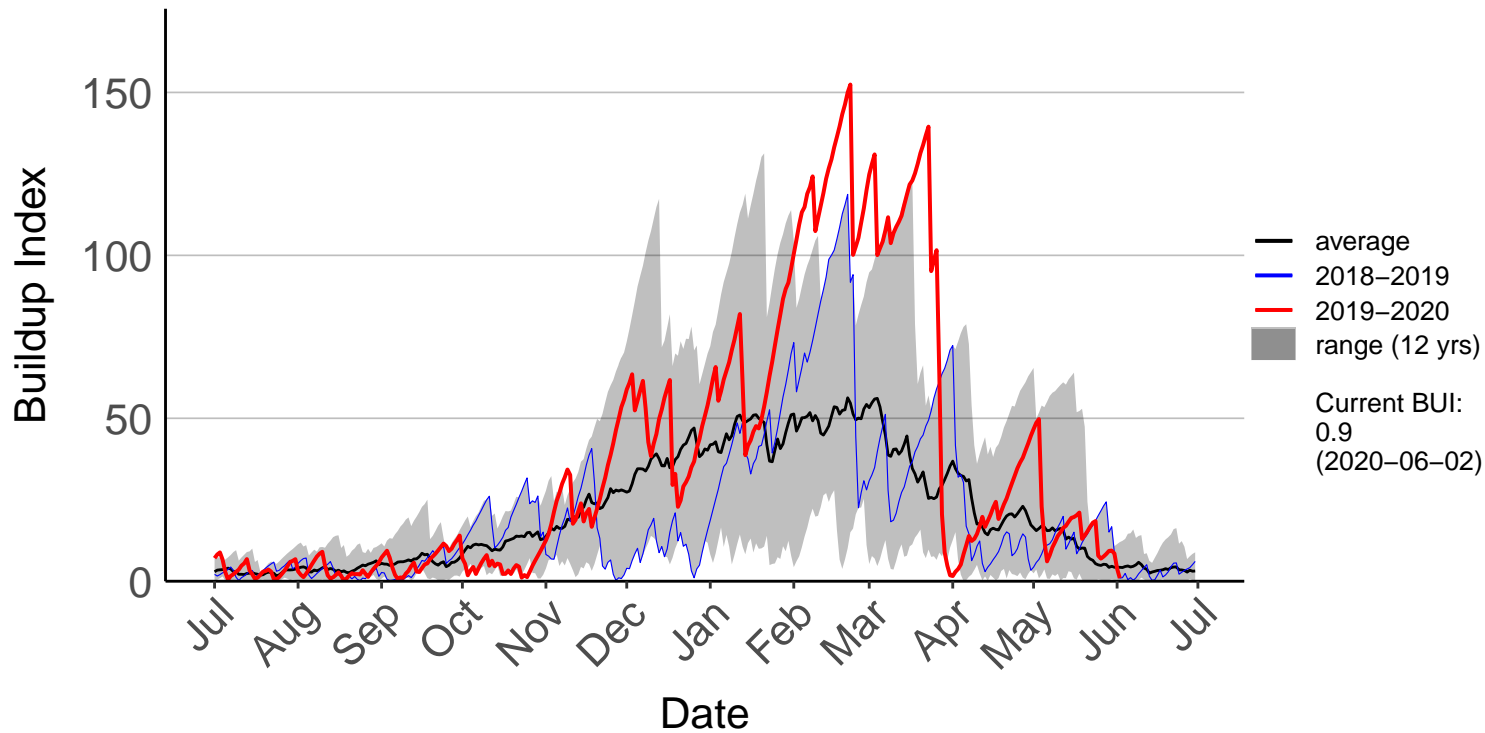

Masterton Aero Aws (Feb 2009 to Jun 2020)