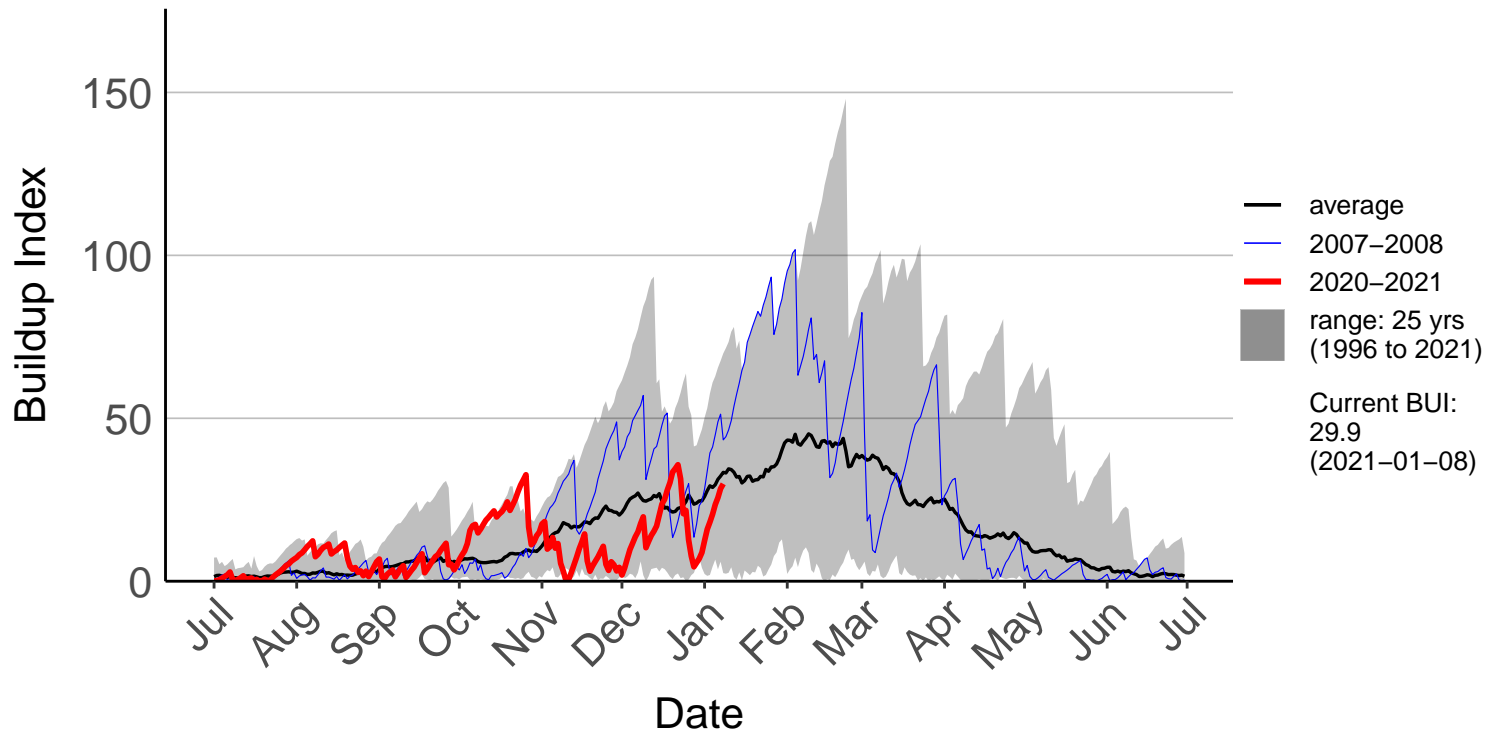

Stony Creek Raws