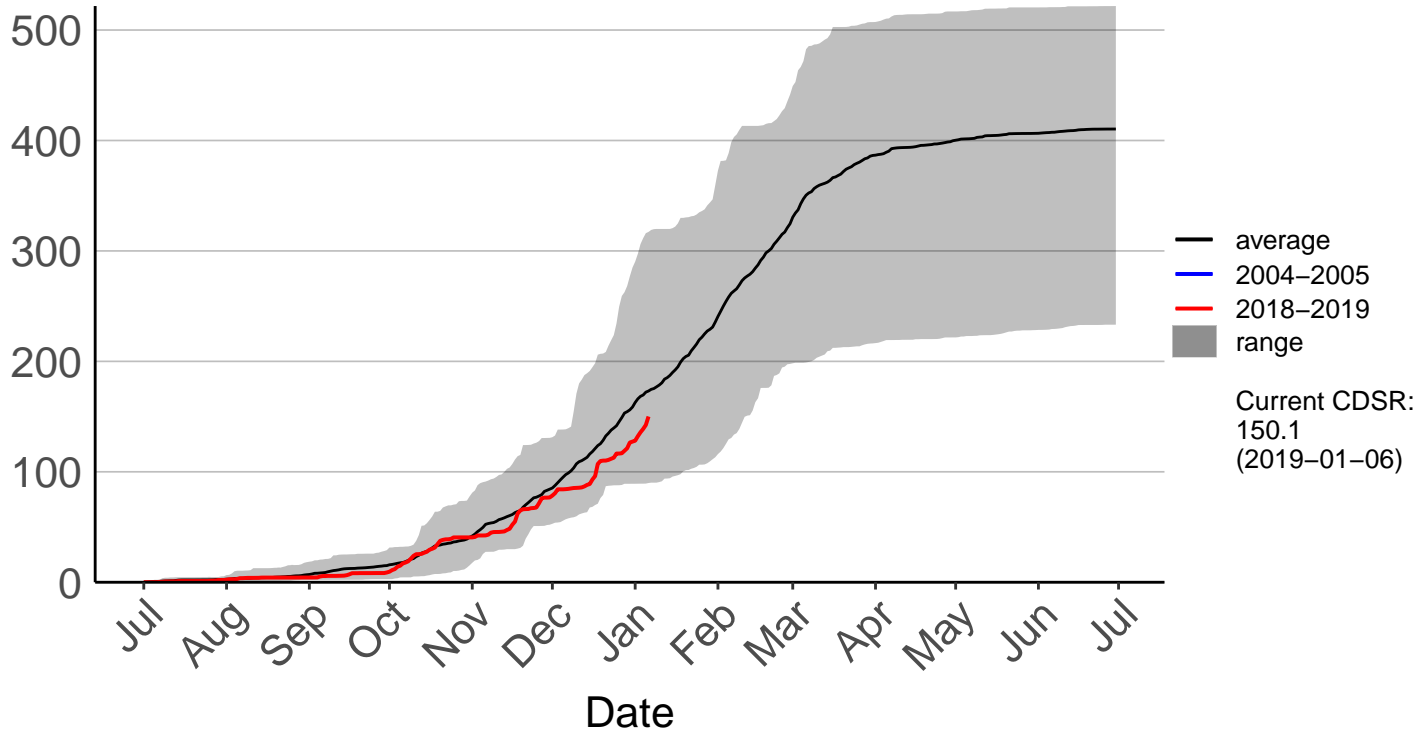

Chatham Islands Aero SYNOP

Cumulative Fire Severity Rating

Kaiwhata Raws

Waitangi Raws

Cumulative Fire Severity Rating

- average
- 2004-2005
- 2018-2019
- range

Current CDSR:
37.5
(2019-01-06)

Date