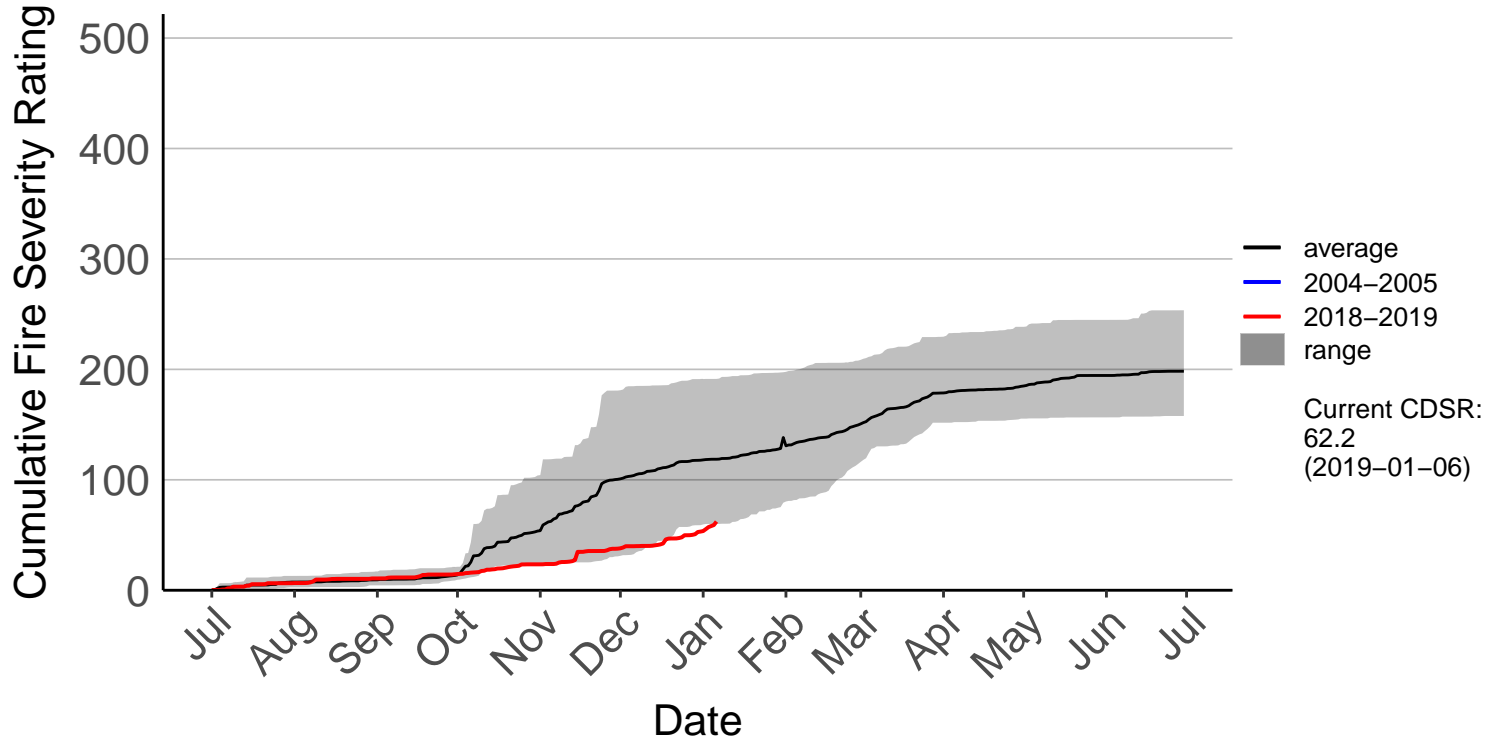

Chatham Islands Aero SYNOP

Cumulative Fire Severity Rating

Kaiwhata Raws

Waitangi Raws

Cumulative Fire Severity Rating

- average
- 2004-2005
- 2018-2019
- range

Current CDSR:
37.5
(2019-01-06)

Date