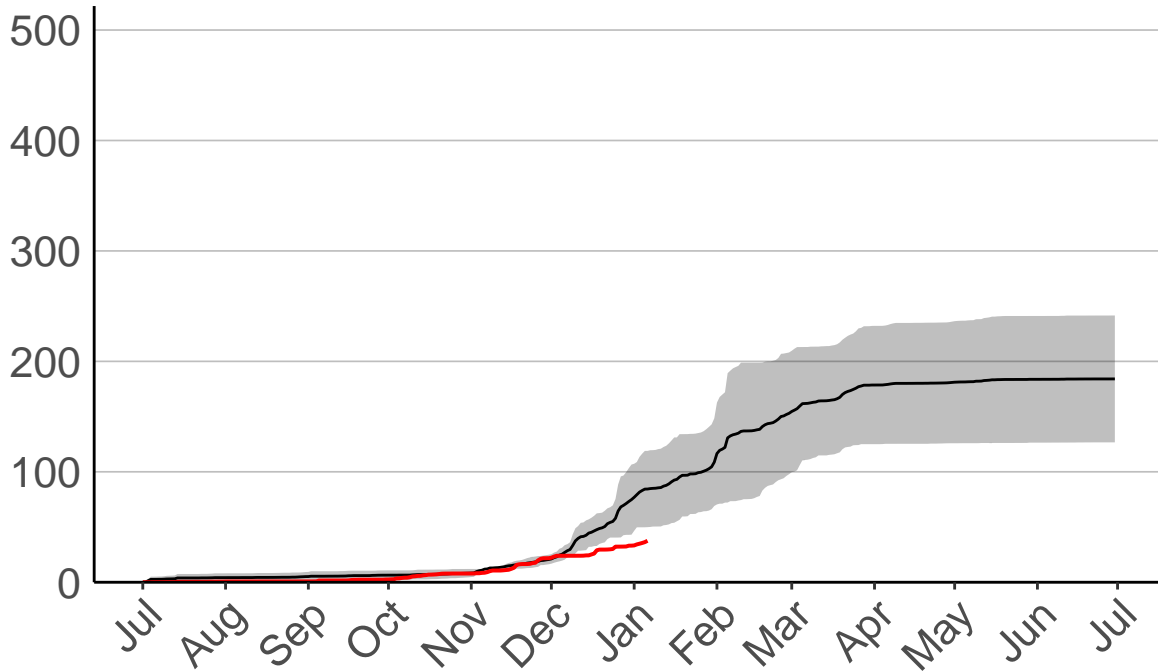

Chatham Islands Aero SYNOP

Cumulative Fire Severity Rating

Kaiwhata Raws

Waitangi Raws

Cumulative Fire Severity Rating

- average
- 2004-2005
- 2018-2019
- range

Current CDSR:
37.5
(2019-01-06)

Date