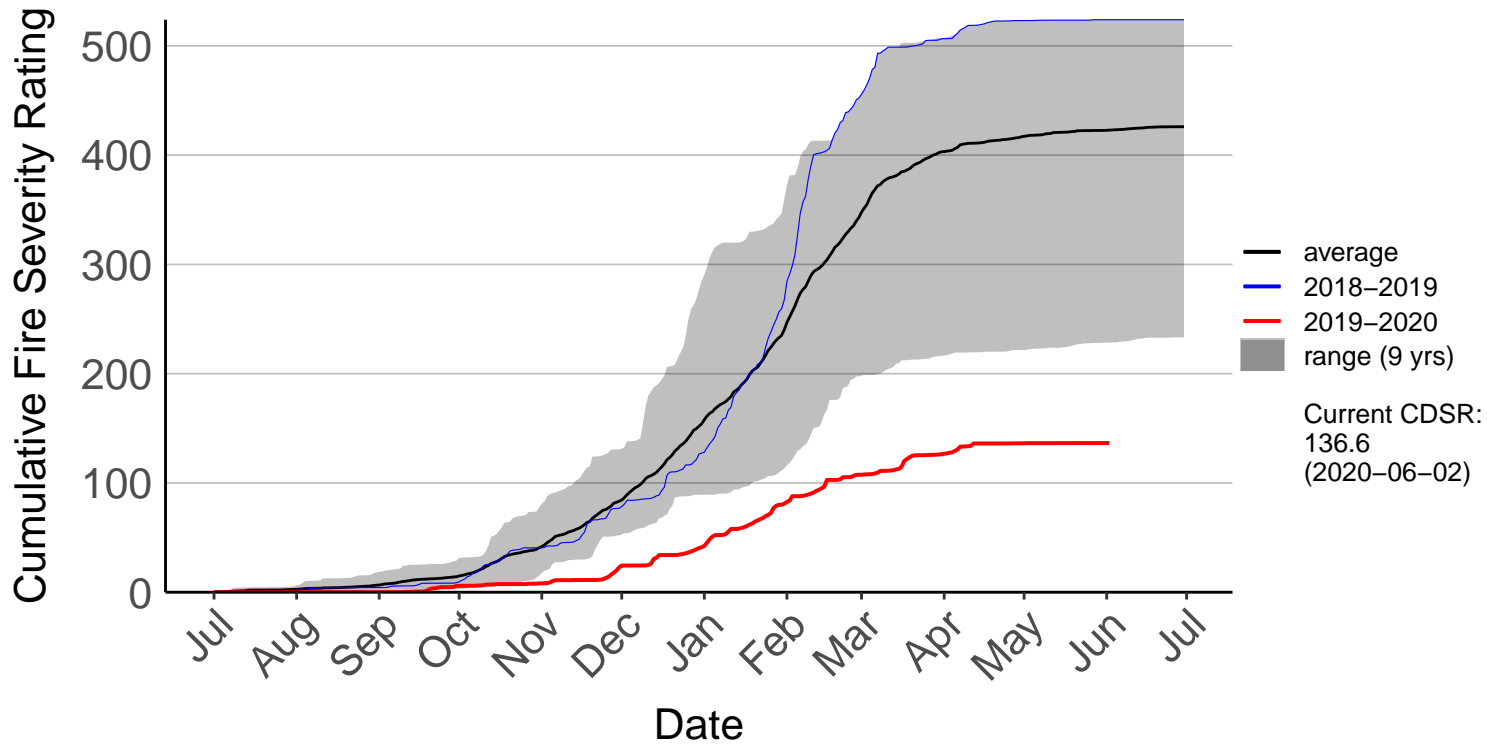

Chatham Islands Aero SYNOP (Apr 2012 to Jun 2020)

Kaiwhata Raws (Mar 2015 to Jun 2020)

Waitangi Raws (Sep 2015 to Jun 2020)

Cumulative Fire Severity Rating

500
400
300
200
100
0

Jul Aug Sep Oct Nov Dec Jan Feb Mar Apr May Jun Jul

Date

- average
- 2018–2019
- 2019–2020
- range (5 yrs)

Current CDSR:
133.3
(2020-06-02)