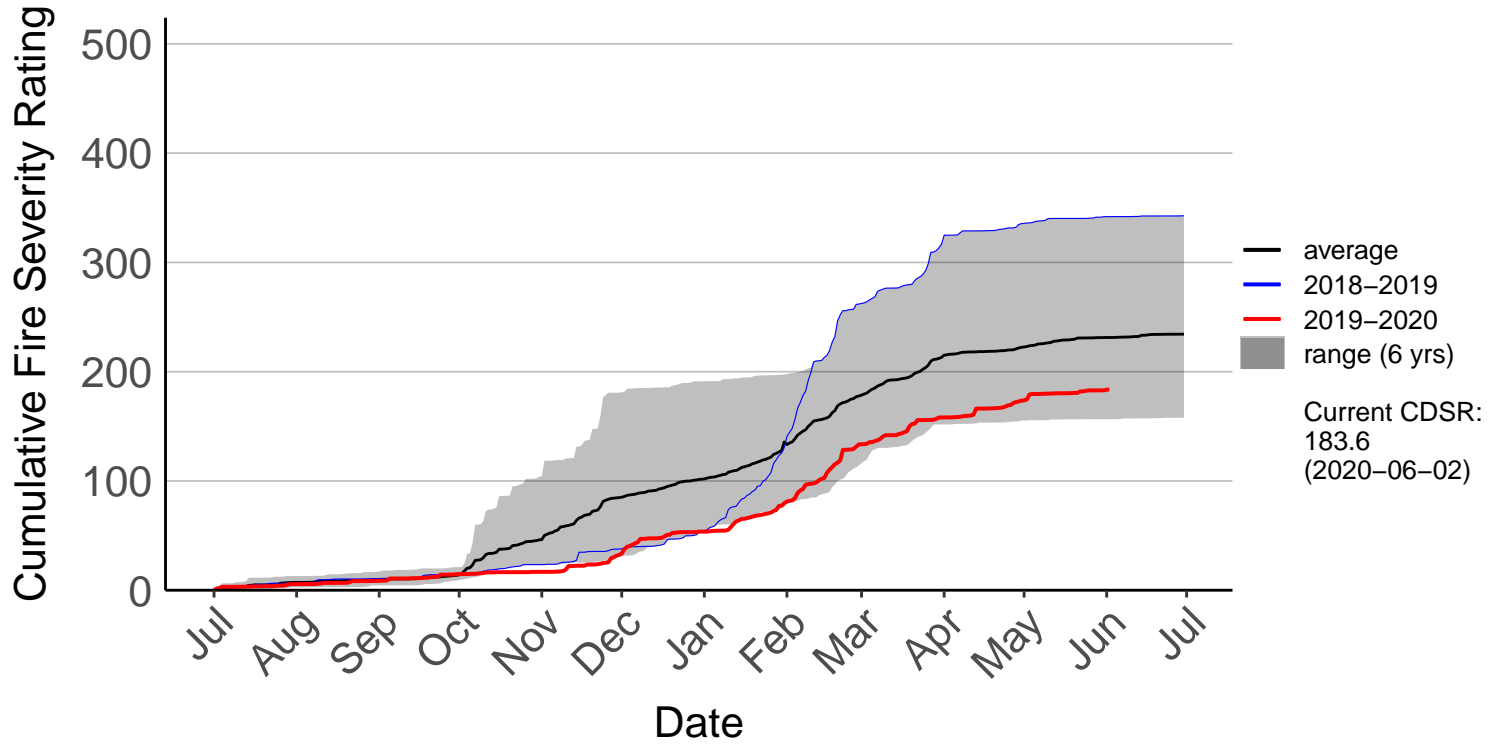

Chatham Islands Aero SYNOP (Apr 2012 to Jun 2020)

Kaiwhata Raws (Mar 2015 to Jun 2020)

Waitangi Raws (Sep 2015 to Jun 2020)

Cumulative Fire Severity Rating

500
400
300
200
100
0

Jul Aug Sep Oct Nov Dec Jan Feb Mar Apr May Jun Jul

Date

- average
- 2018–2019
- 2019–2020
- range (5 yrs)

Current CDSR:
133.3
(2020-06-02)