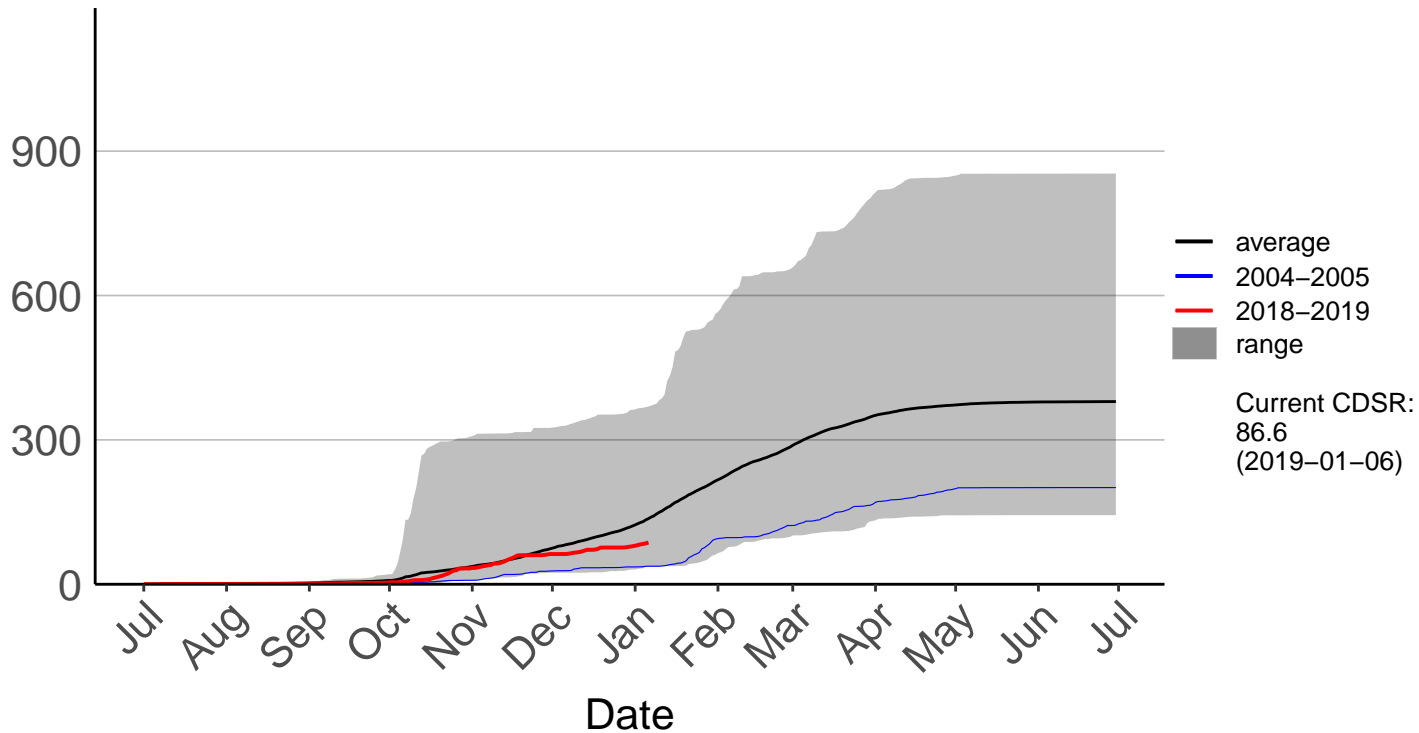

Aupouri Peninsula Raws

Cumulative Fire Severity Rating

Dargaville Raws

Cumulative Fire Severity Rating

Hokianga Raws

Cumulative Fire Severity Rating

Kaeo Raws

Kaikohē Aws