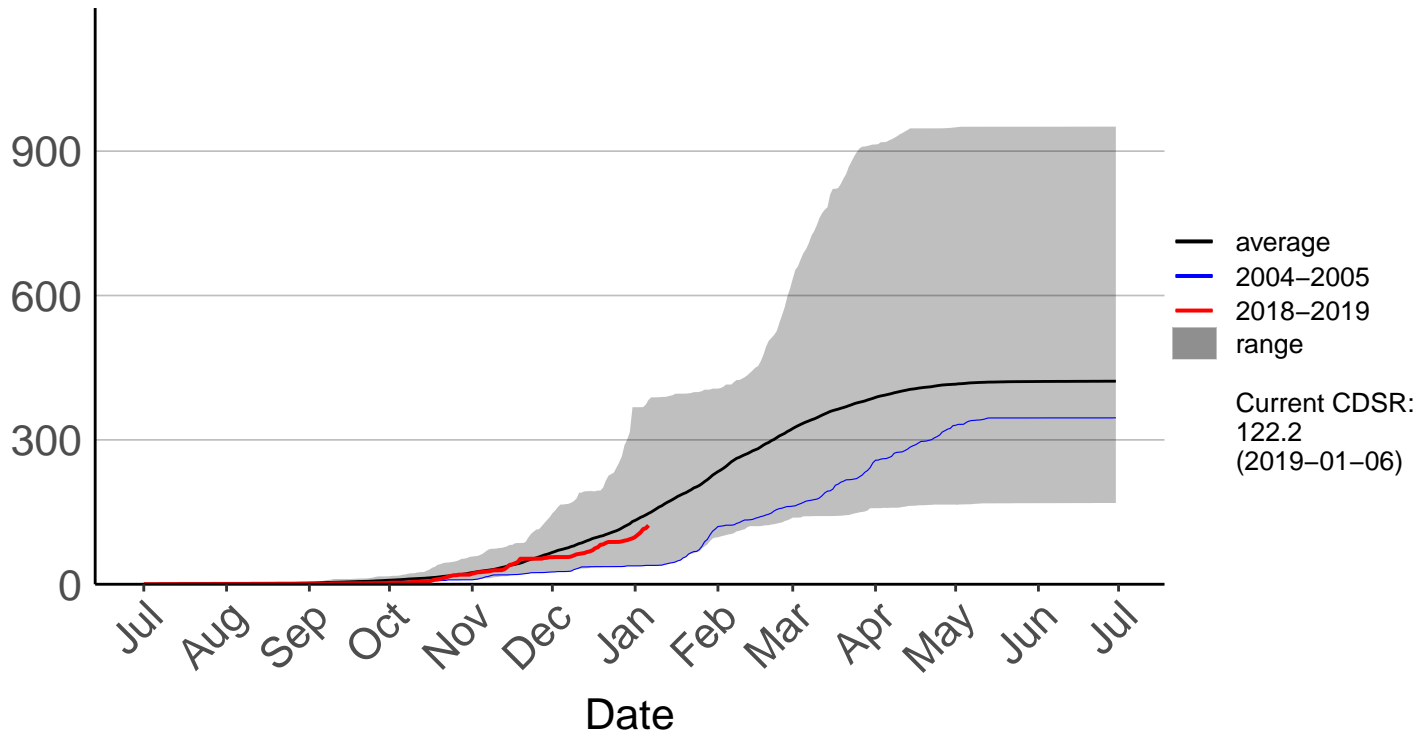

Aupouri Peninsula Raws

Cumulative Fire Severity Rating

Dargaville Raws

Cumulative Fire Severity Rating

Hokianga Raws

Cumulative Fire Severity Rating

Kaeo Raws

Kaikohē Aws