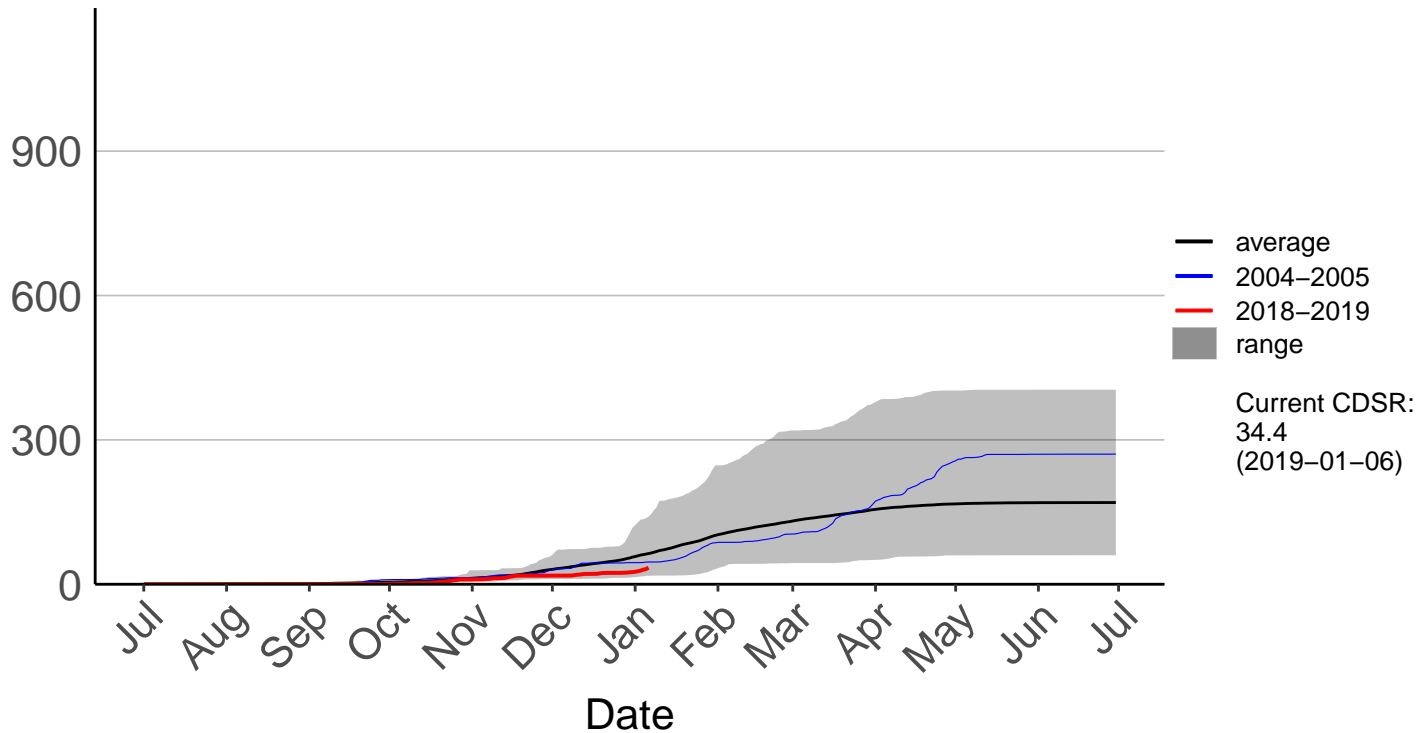

Kaikohē Aws

Cumulative Fire Severity Rating