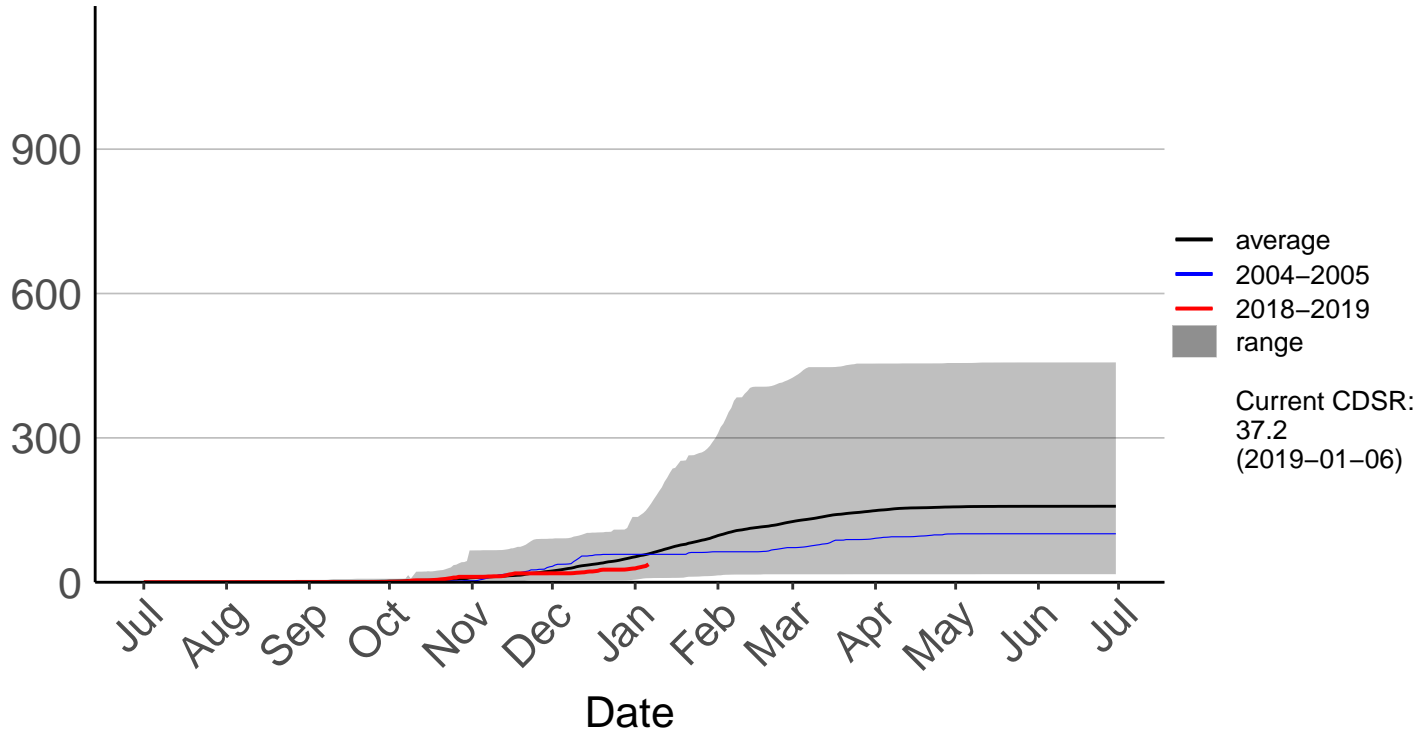

Cumulative Fire Severity Rating

Kaikohe Raws

Mangakahia Raws

Cumulative Fire Severity Rating

Opouteke Raws

Cumulative Fire Severity Rating

Pouto Raws

Cumulative Fire Severity Rating