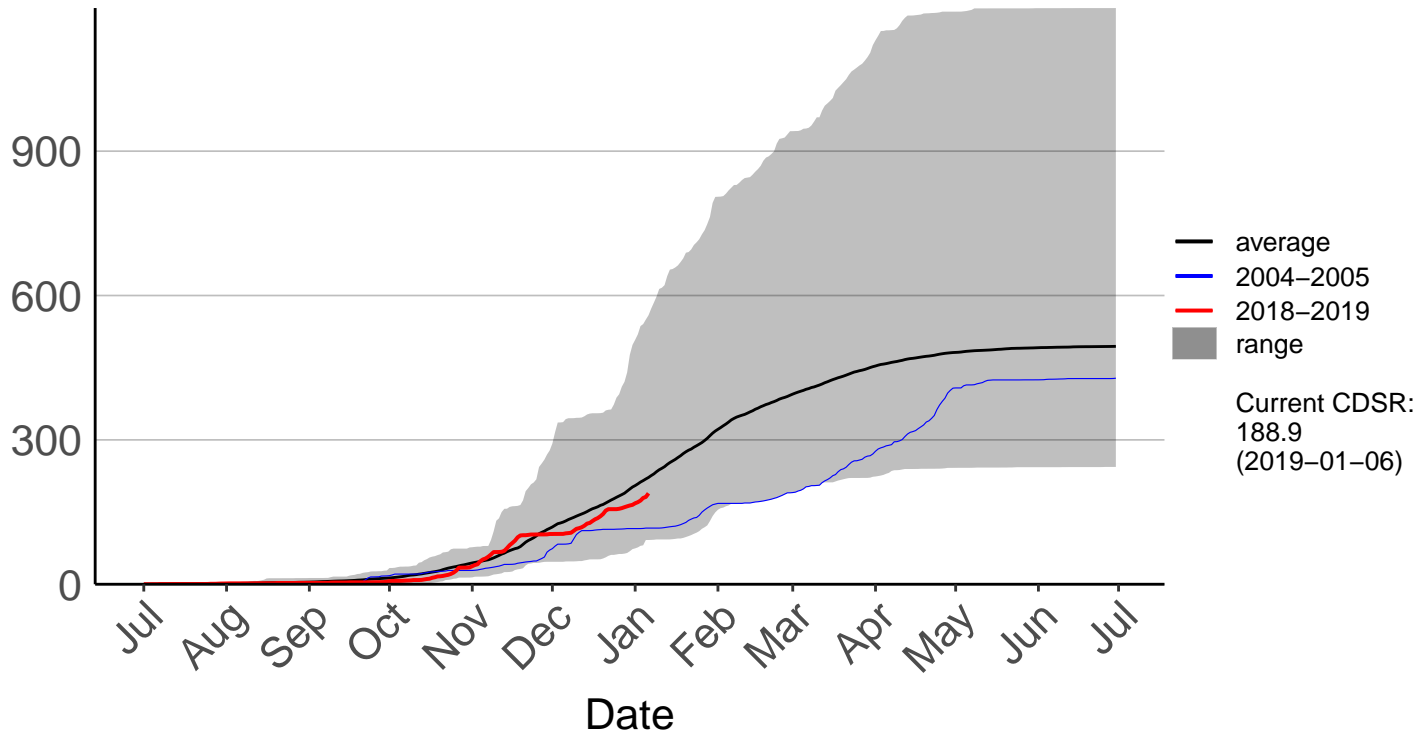

Waitangi Forest Raws

Cumulative Fire Severity Rating