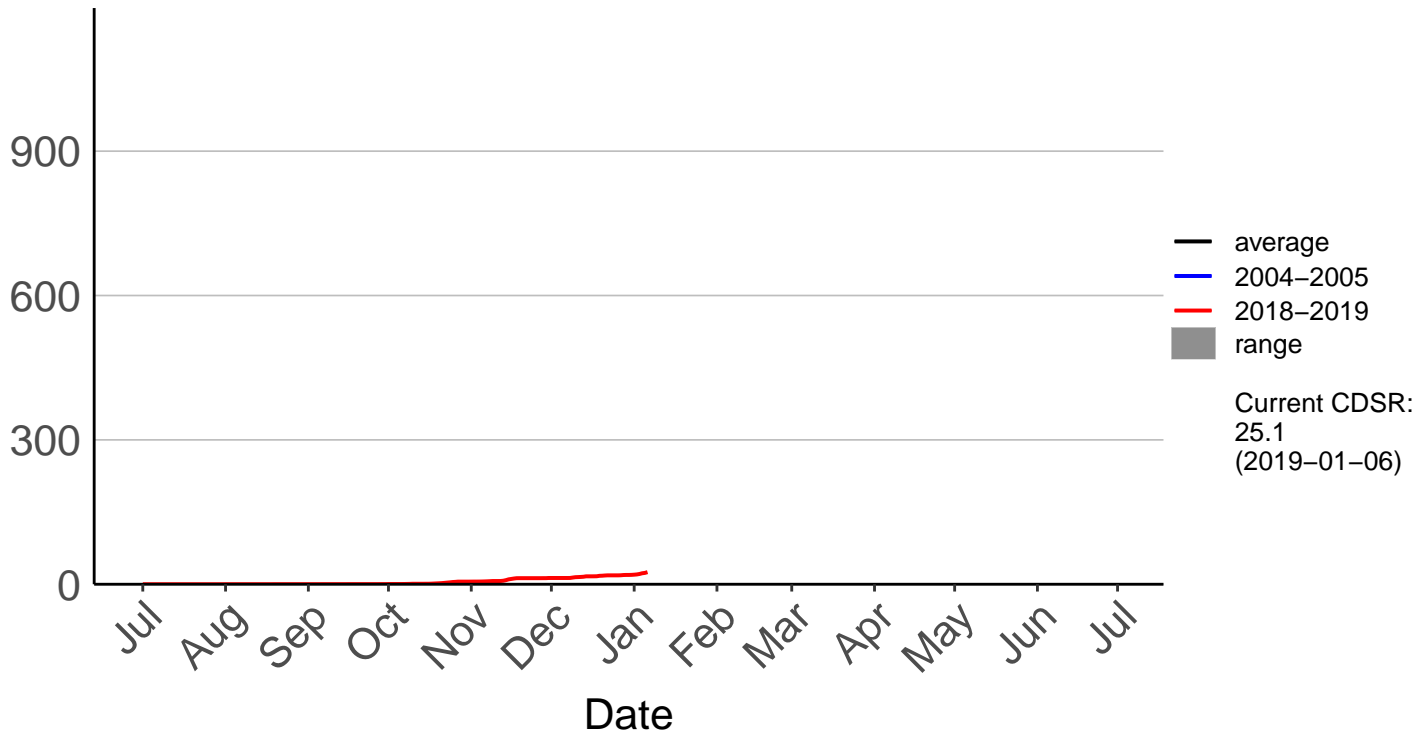

Towai Raws

Cumulative Fire Severity Rating