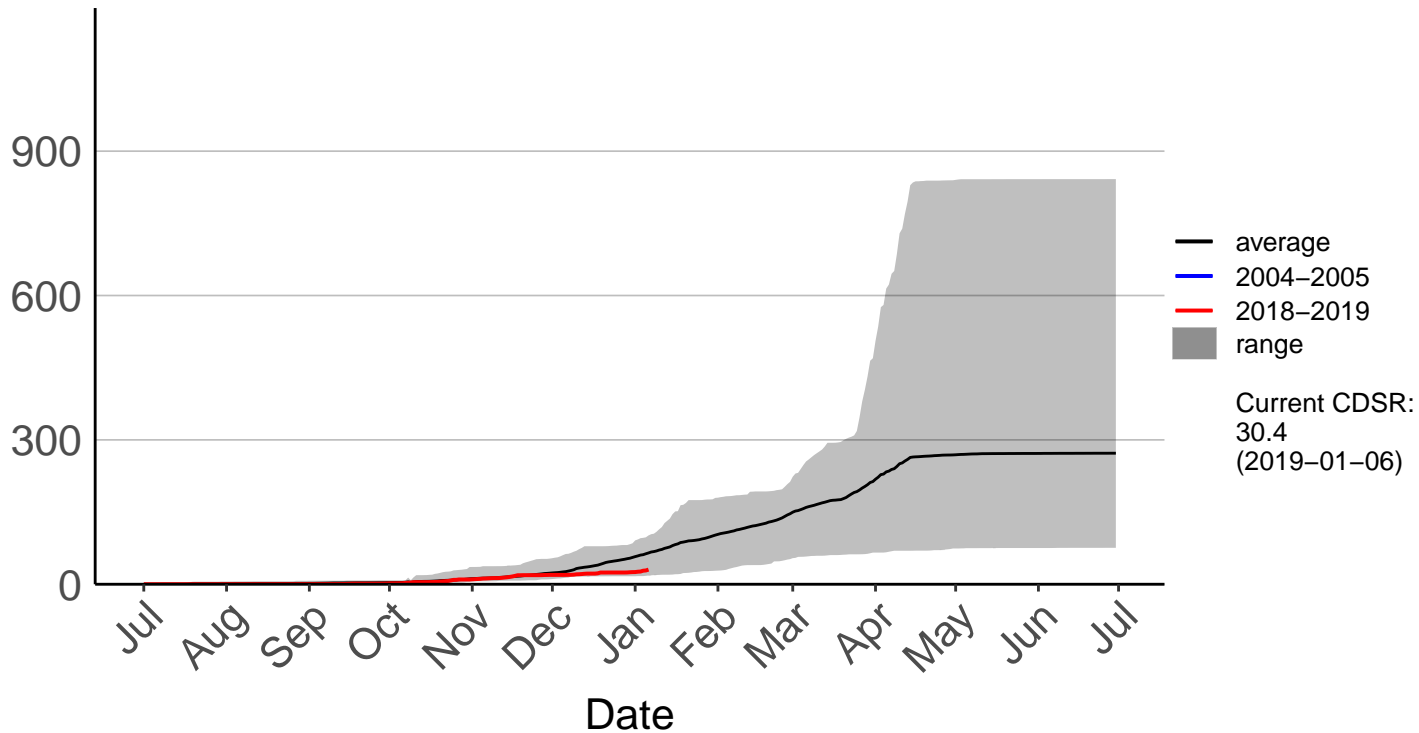

Cumulative Fire Severity Rating

Kaikohe Raws

Mangakahia Raws

Cumulative Fire Severity Rating

Opouteke Raws

Cumulative Fire Severity Rating

Pouto Raws

Cumulative Fire Severity Rating