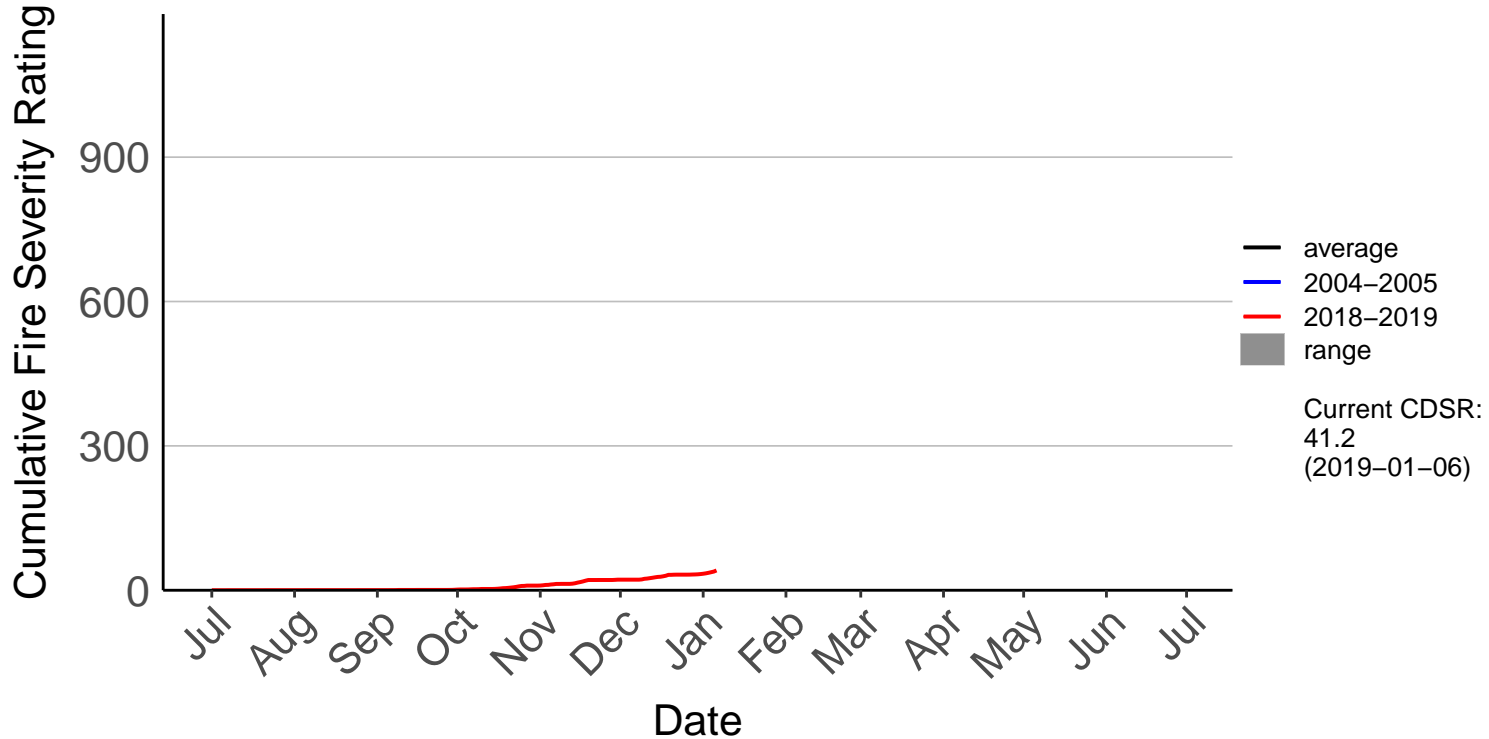

Aupouri Peninsula Raws

Cumulative Fire Severity Rating

Dargaville Raws

Cumulative Fire Severity Rating

Hokianga Raws

Cumulative Fire Severity Rating

Kaeo Raws

Kaikohē Aws