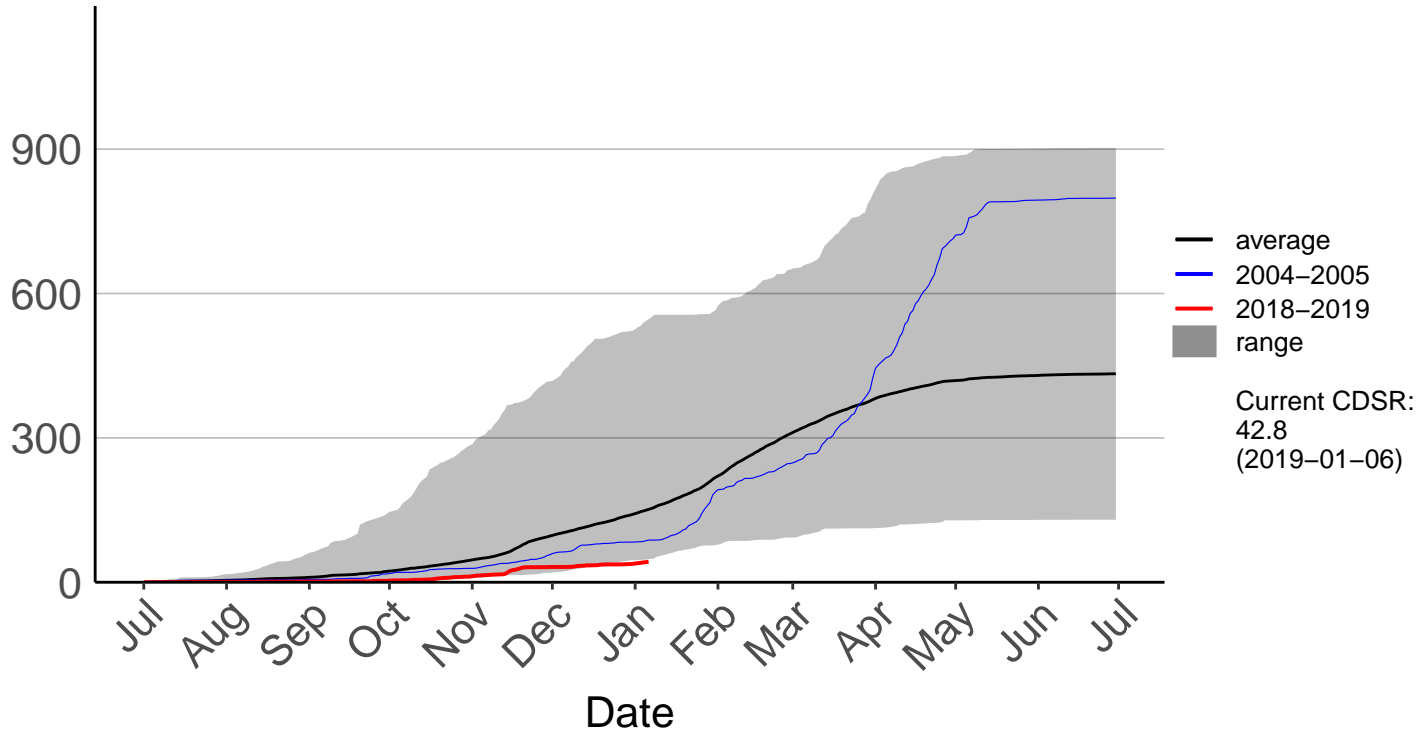

Aupouri Peninsula Raws

Cumulative Fire Severity Rating

Dargaville Raws

Cumulative Fire Severity Rating

Hokianga Raws

Cumulative Fire Severity Rating

Kaeo Raws

Kaikohē Aws