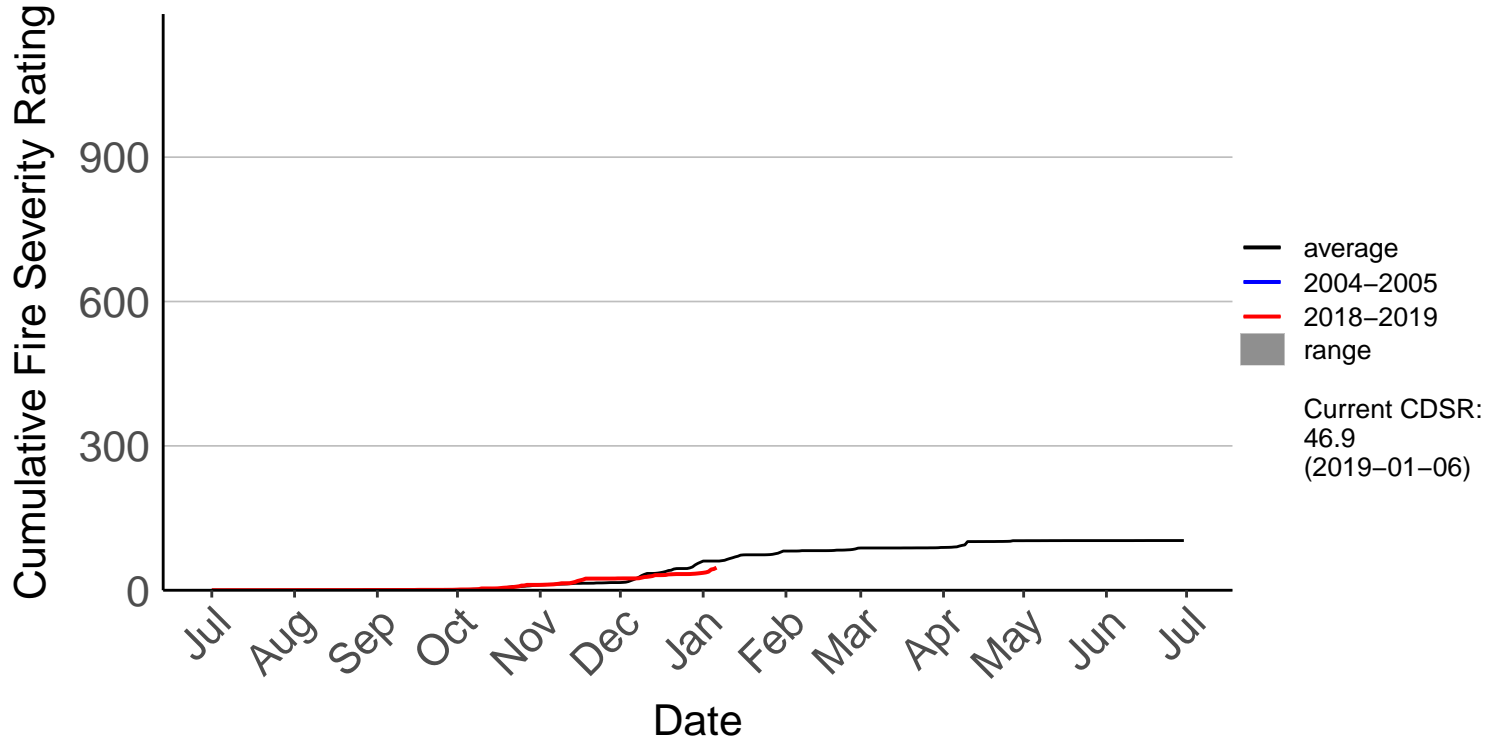

Kaikohe Raws