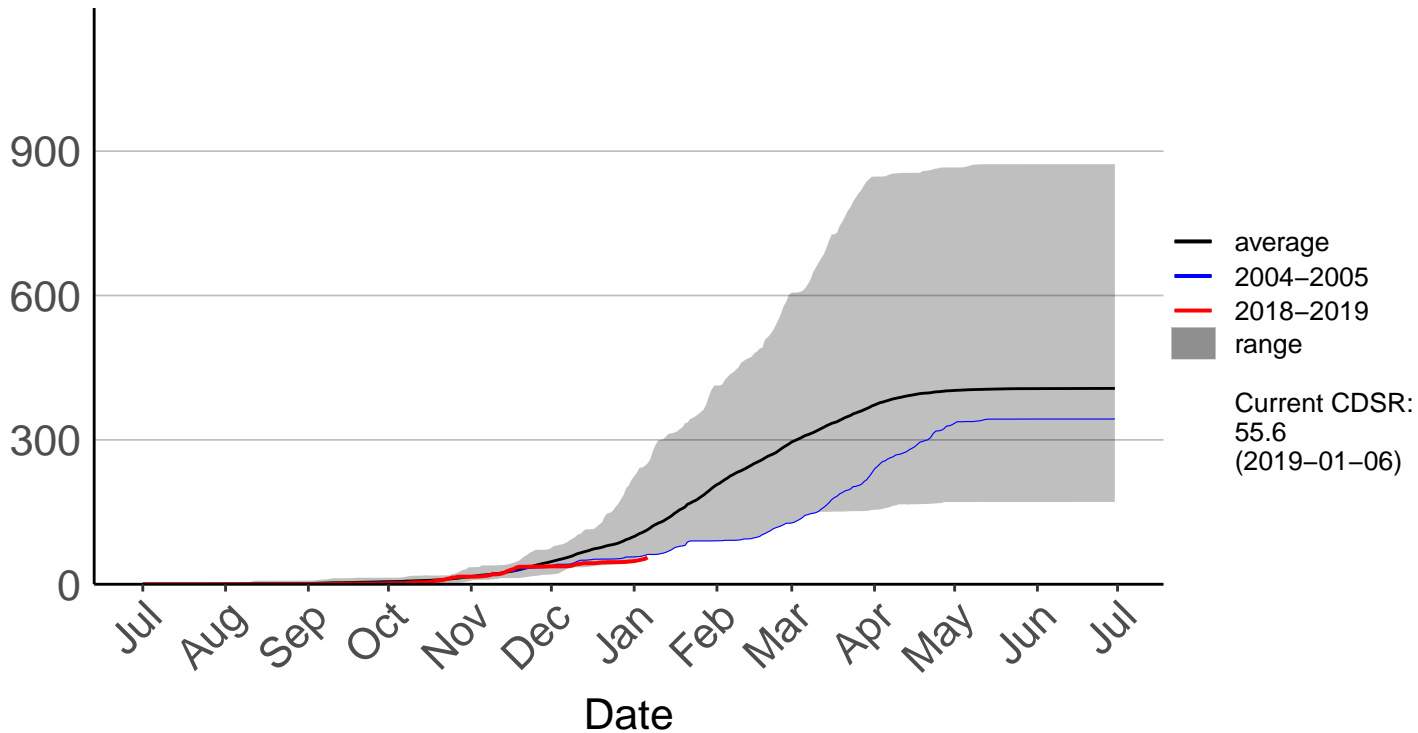

Cumulative Fire Severity Rating

Kaikohe Raws

Mangakahia Raws

Cumulative Fire Severity Rating

Opouteke Raws

Cumulative Fire Severity Rating

Pouto Raws

Cumulative Fire Severity Rating