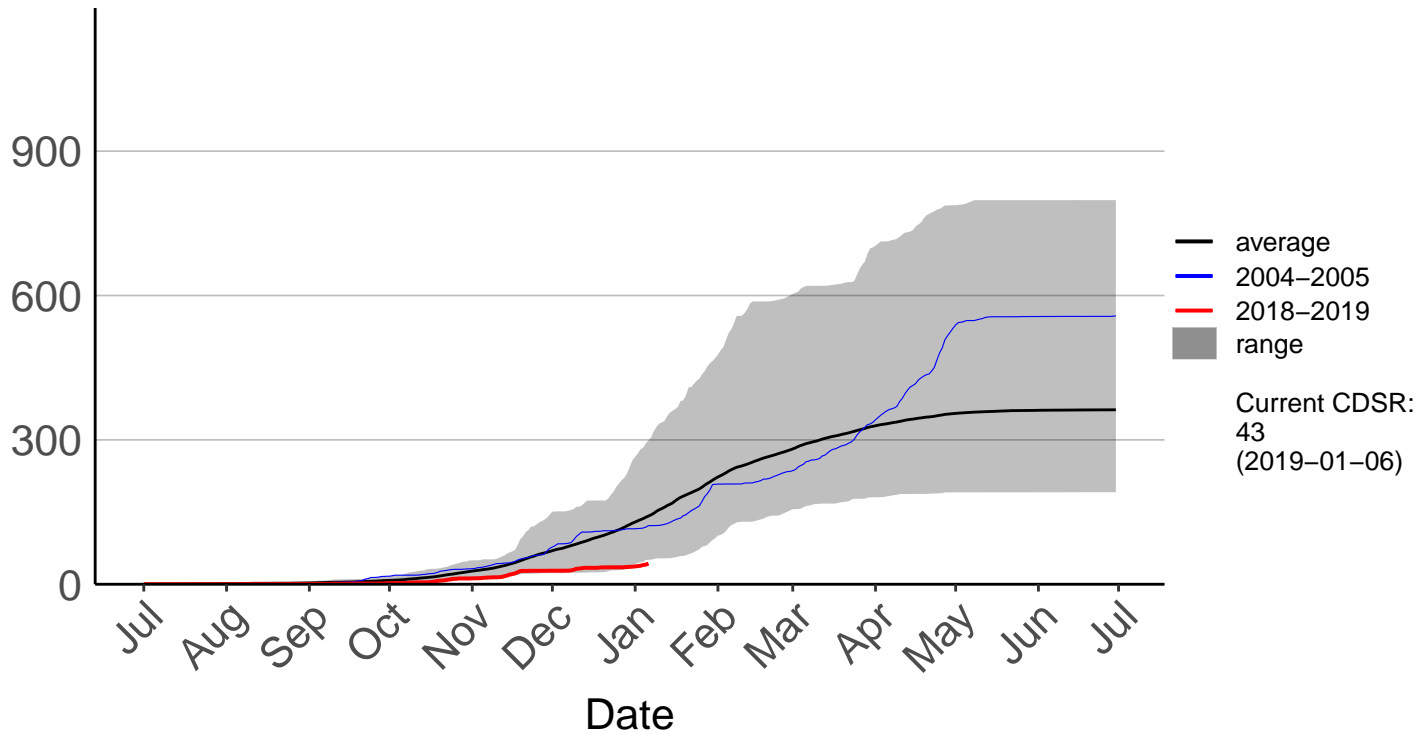

Towai Raws

Cumulative Fire Severity Rating

Waitangi Forest Raws

Cumulative Fire Severity Rating

Whangarei Aero Aws

Cumulative Fire Severity Rating

Whangarei Raws

Cumulative Fire Severity Rating