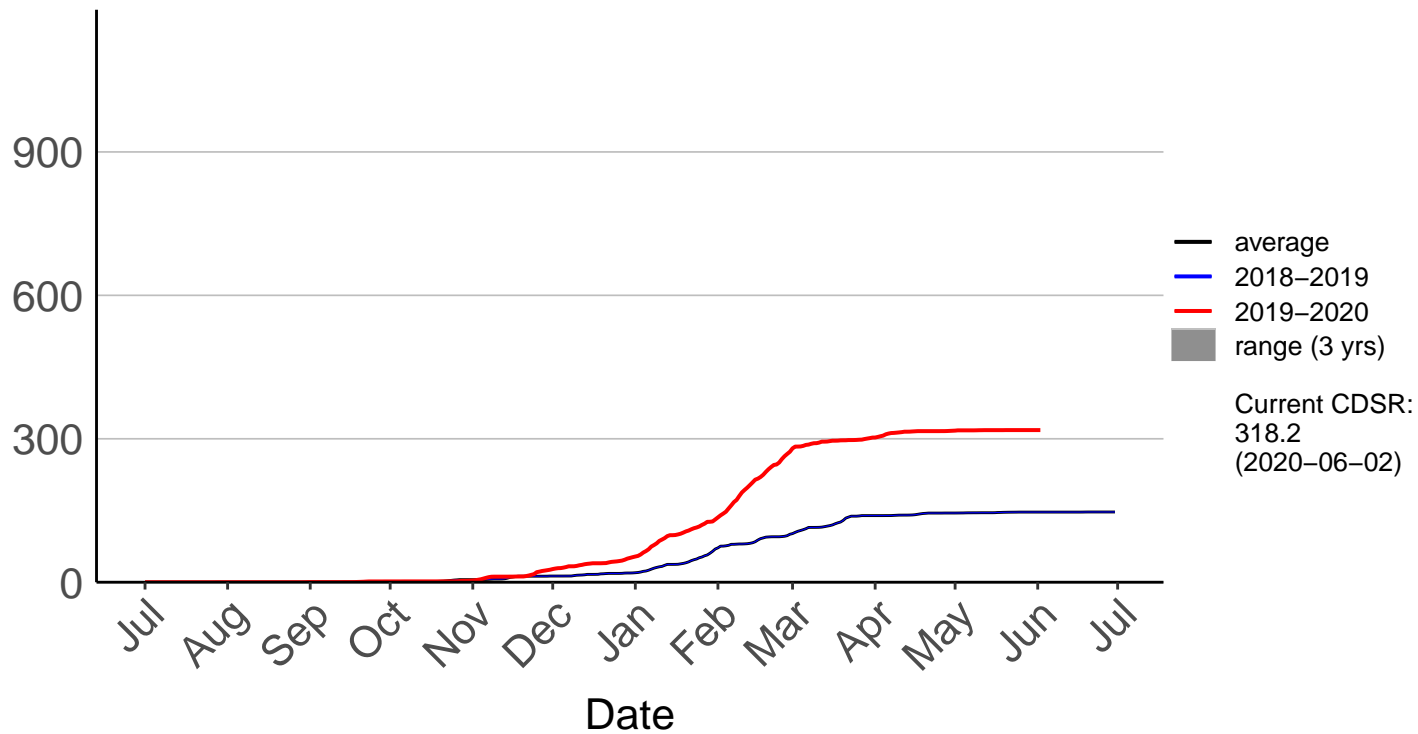

Kaeo Raws (Jan 2018 to Jun 2020)

Cumulative Fire Severity Rating

Kaikohe Aws (Jul 1996 to Jun 2020)

Cumulative Fire Severity Rating

Kaikohe Raws (Mar 2017 to Jun 2020)

Cumulative Fire Severity Rating

Mangakahia Raws (Dec 2003 to Jun 2020)

Cumulative Fire Severity Rating

Opouteke Raws (Jul 1996 to Jun 2020)

Cumulative Fire Severity Rating

- average
- 2018-2019
- 2019-2020
- range (24 yrs)

Current CDSR:
398.1
(2020-06-02)

Pouto Raws (Mar 2009 to Jun 2020)

Cumulative Fire Severity Rating

Towai Raws (Jan 2018 to Jun 2020)

Cumulative Fire Severity Rating

Waitangi Forest Raws (Jul 1996 to Jun 2020)

Cumulative Fire Severity Rating

Whangarei Aero Aws (Jul 1996 to Jun 2020)