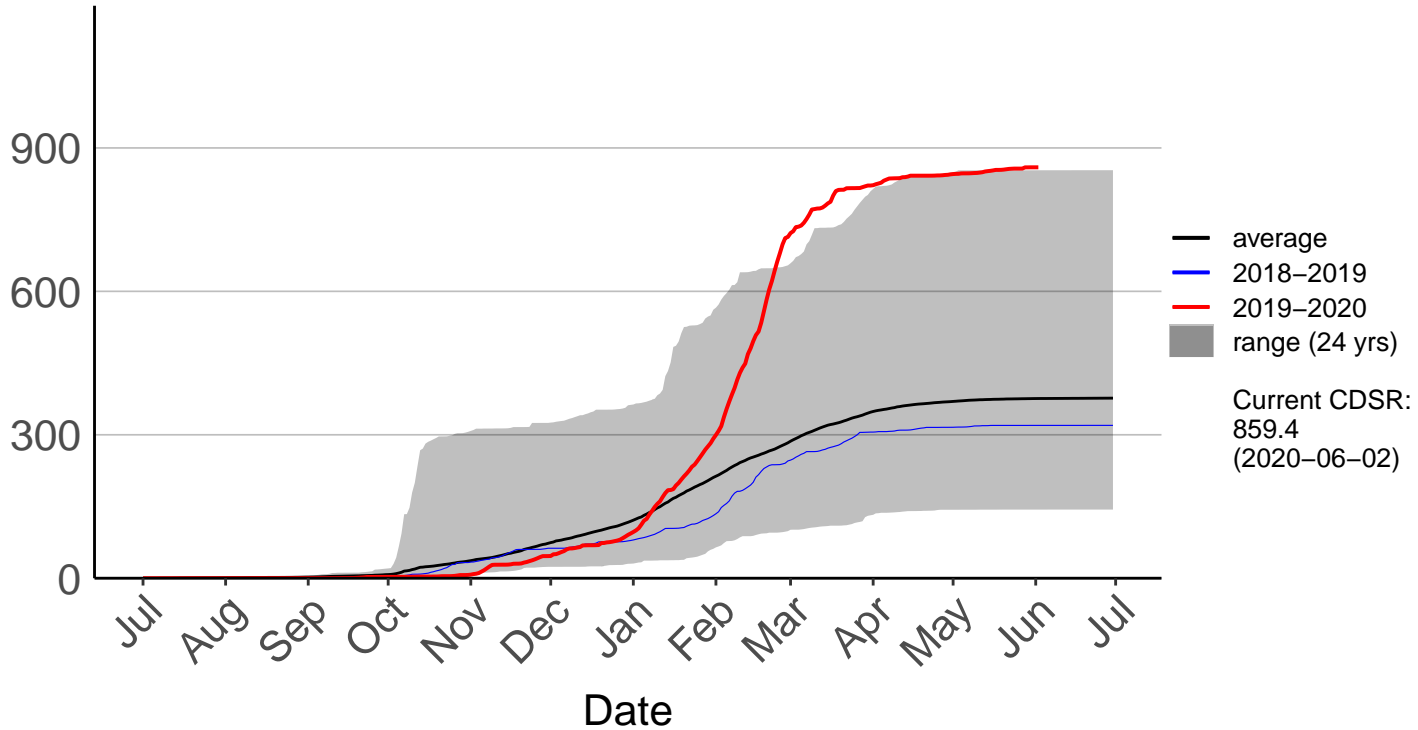

Aupouri Peninsula Raws (Jul 1996 to Jun 2020)

Cumulative Fire Severity Rating

Dargaville Raws (Dec 1996 to Jun 2020)

Cumulative Fire Severity Rating

Hokianga Raws (Nov 1996 to Jun 2020)

Cumulative Fire Severity Rating

Kaeo Raws (Jan 2018 to Jun 2020)

Cumulative Fire Severity Rating

Kaikohe Aws (Jul 1996 to Jun 2020)

Cumulative Fire Severity Rating

Kaikohe Raws (Mar 2017 to Jun 2020)

Cumulative Fire Severity Rating

Mangakahia Raws (Dec 2003 to Jun 2020)

Cumulative Fire Severity Rating

Opouteke Raws (Jul 1996 to Jun 2020)

Cumulative Fire Severity Rating

- average
- 2018-2019
- 2019-2020
- range (24 yrs)

Current CDSR:
398.1
(2020-06-02)

Pouto Raws (Mar 2009 to Jun 2020)