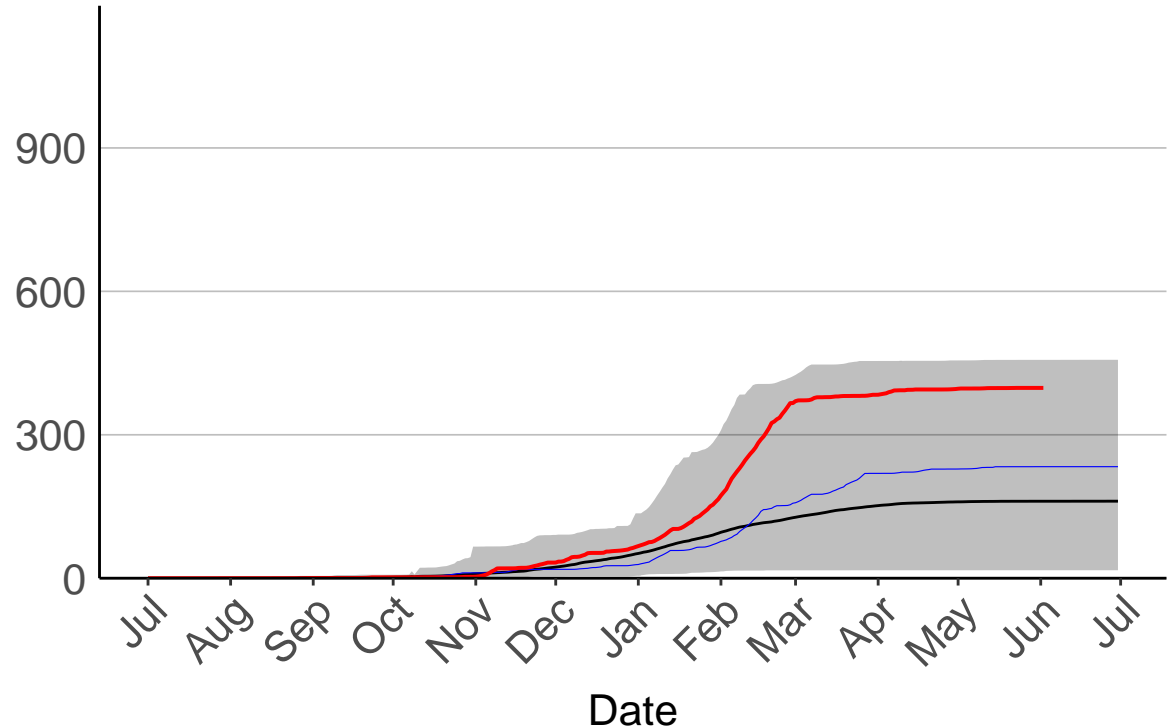

Kaeo Raws (Jan 2018 to Jun 2020)

Cumulative Fire Severity Rating

Kaikohe Aws (Jul 1996 to Jun 2020)

Cumulative Fire Severity Rating

Kaikohe Raws (Mar 2017 to Jun 2020)

Cumulative Fire Severity Rating

Mangakahia Raws (Dec 2003 to Jun 2020)

Cumulative Fire Severity Rating

Opouteke Raws (Jul 1996 to Jun 2020)

Cumulative Fire Severity Rating

- average
- 2018-2019
- 2019-2020
- range (24 yrs)

Current CDSR:
398.1
(2020-06-02)

Pouto Raws (Mar 2009 to Jun 2020)