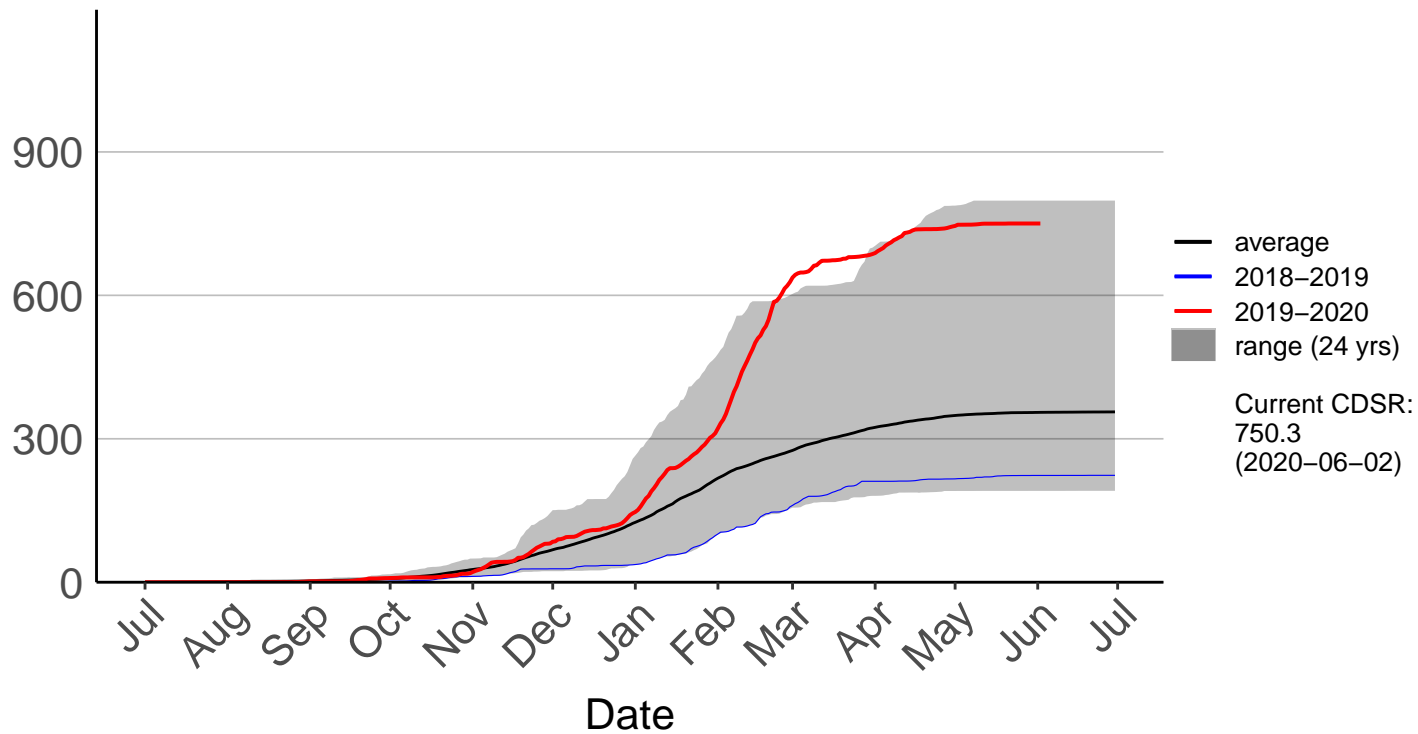

Whangarei Aero Aws (Jul 1996 to Jun 2020)

Cumulative Fire Severity Rating