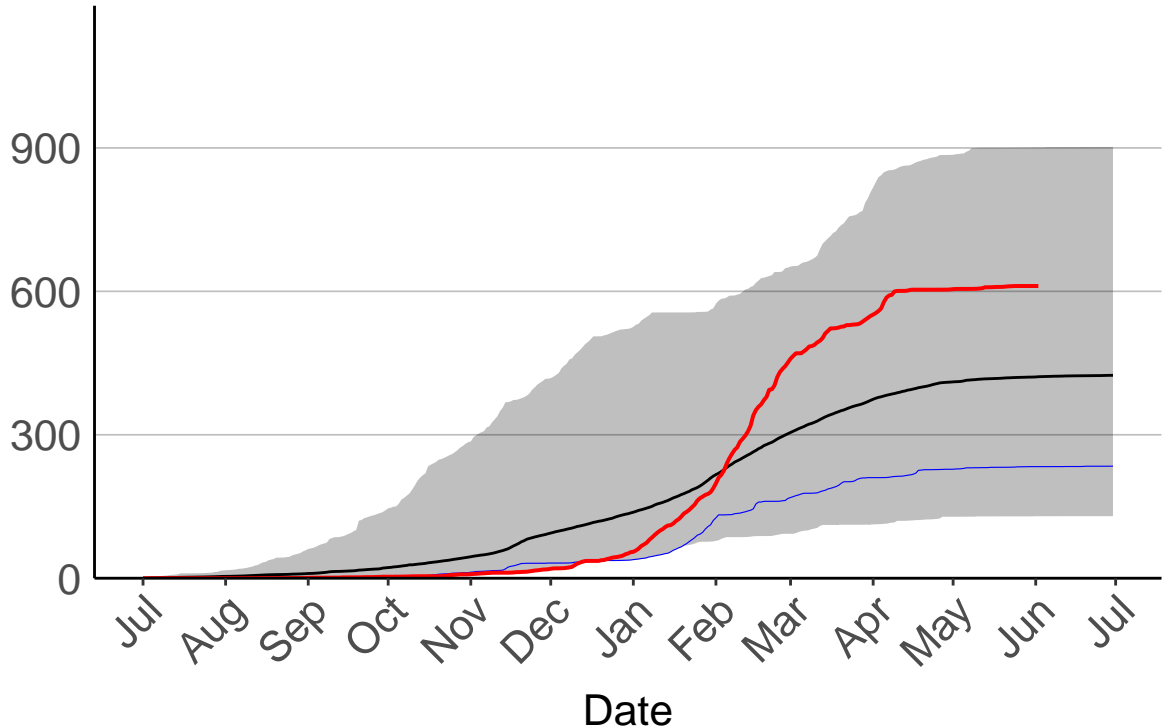

Aupouri Peninsula Raws (Jul 1996 to Jun 2020)

Cumulative Fire Severity Rating

Dargaville Raws (Dec 1996 to Jun 2020)

Cumulative Fire Severity Rating

Hokianga Raws (Nov 1996 to Jun 2020)

Cumulative Fire Severity Rating

Kaeo Raws (Jan 2018 to Jun 2020)

Cumulative Fire Severity Rating

Kaikohe Aws (Jul 1996 to Jun 2020)

Cumulative Fire Severity Rating

Kaikohe Raws (Mar 2017 to Jun 2020)

Cumulative Fire Severity Rating

Mangakahia Raws (Dec 2003 to Jun 2020)

Cumulative Fire Severity Rating

Opouteke Raws (Jul 1996 to Jun 2020)

Cumulative Fire Severity Rating

- average
- 2018-2019
- 2019-2020
- range (24 yrs)

Current CDSR:
398.1
(2020-06-02)

Pouto Raws (Mar 2009 to Jun 2020)