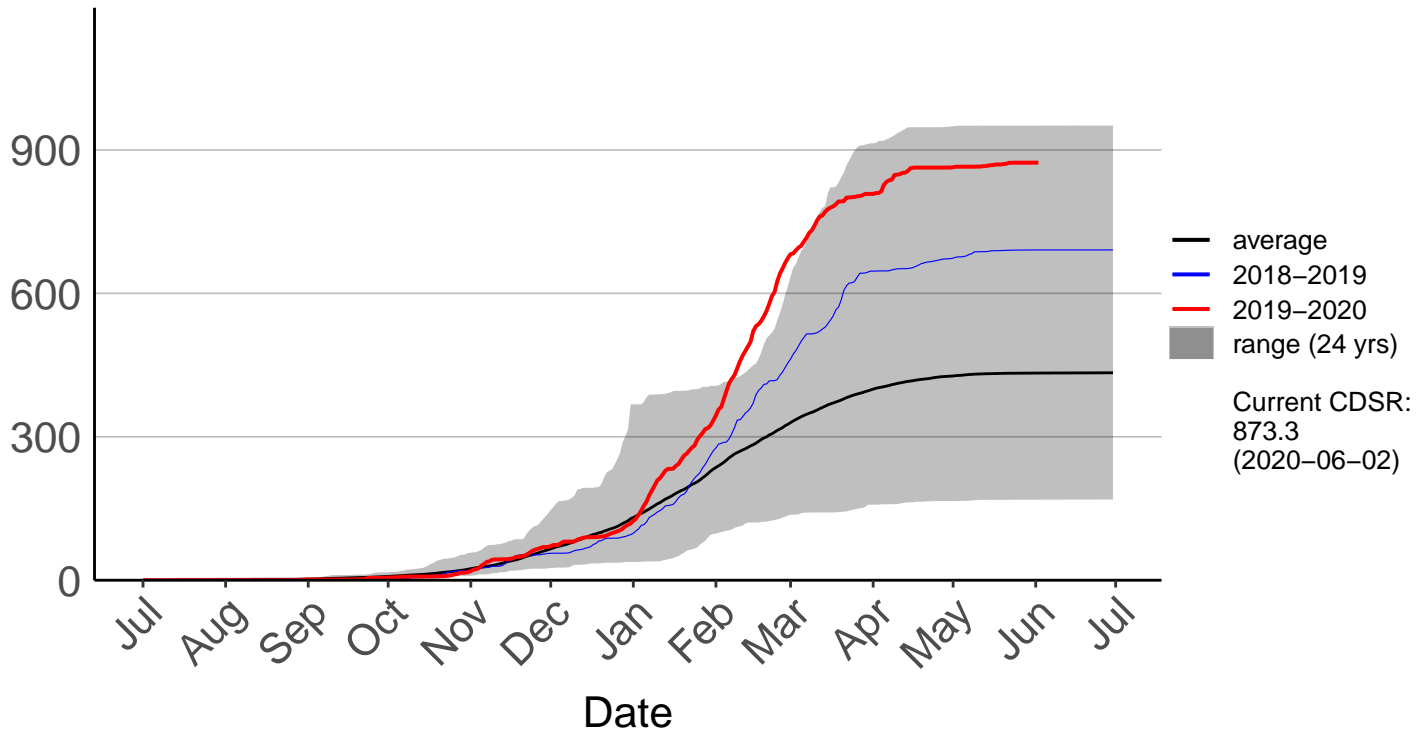

Aupouri Peninsula Raws (Jul 1996 to Jun 2020)

Cumulative Fire Severity Rating

Dargaville Raws (Dec 1996 to Jun 2020)

Cumulative Fire Severity Rating

Hokianga Raws (Nov 1996 to Jun 2020)

Cumulative Fire Severity Rating

Kaeo Raws (Jan 2018 to Jun 2020)

Cumulative Fire Severity Rating

Kaikohe Aws (Jul 1996 to Jun 2020)

Cumulative Fire Severity Rating

Kaikohe Raws (Mar 2017 to Jun 2020)

Cumulative Fire Severity Rating

Mangakahia Raws (Dec 2003 to Jun 2020)

Cumulative Fire Severity Rating

Opouteke Raws (Jul 1996 to Jun 2020)

Cumulative Fire Severity Rating

- average
- 2018-2019
- 2019-2020
- range (24 yrs)

Current CDSR:
398.1
(2020-06-02)

Pouto Raws (Mar 2009 to Jun 2020)