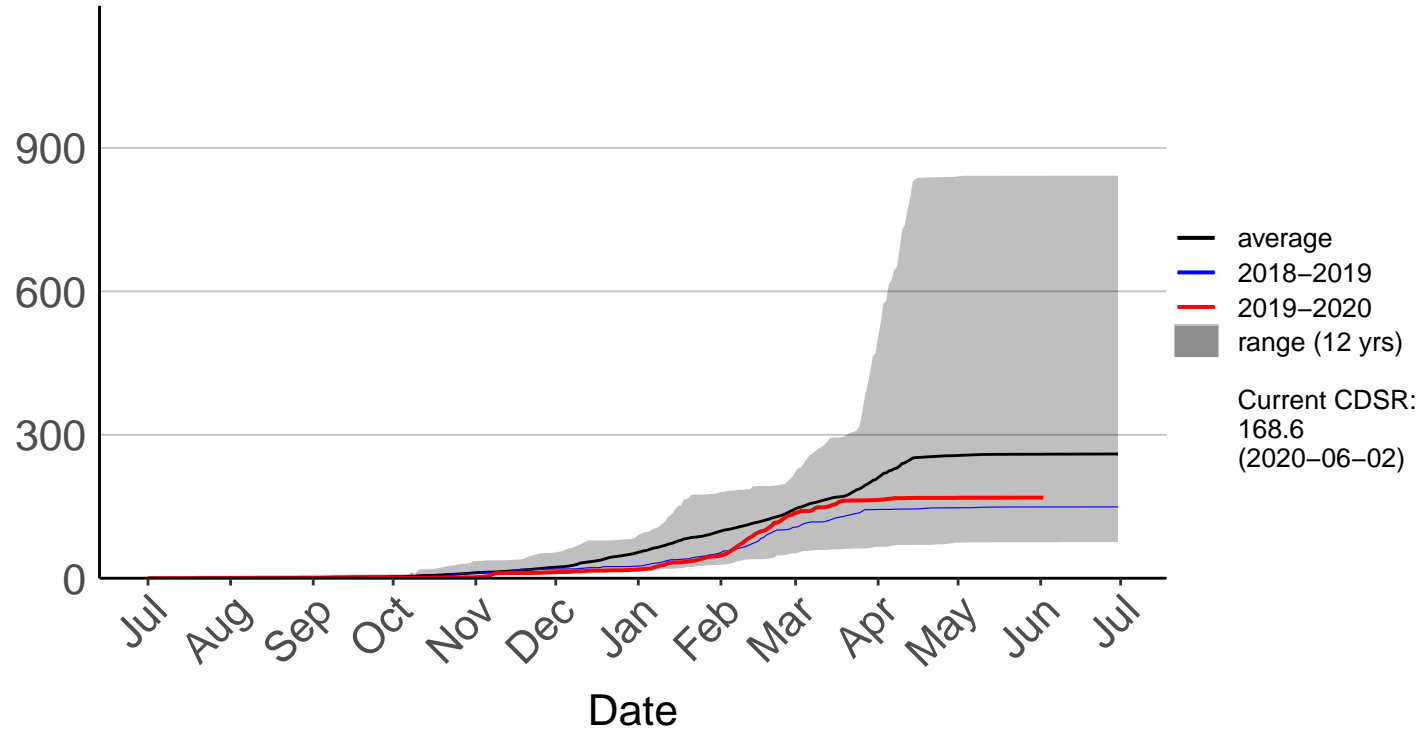

Kaeo Raws (Jan 2018 to Jun 2020)

Cumulative Fire Severity Rating

Kaikohe Aws (Jul 1996 to Jun 2020)

Cumulative Fire Severity Rating

Kaikohe Raws (Mar 2017 to Jun 2020)

Cumulative Fire Severity Rating

Mangakahia Raws (Dec 2003 to Jun 2020)

Cumulative Fire Severity Rating

Opouteke Raws (Jul 1996 to Jun 2020)

Cumulative Fire Severity Rating

- average
- 2018-2019
- 2019-2020
- range (24 yrs)

Current CDSR:
398.1
(2020-06-02)

Pouto Raws (Mar 2009 to Jun 2020)

Cumulative Fire Severity Rating

Towai Raws (Jan 2018 to Jun 2020)

Cumulative Fire Severity Rating

Waitangi Forest Raws (Jul 1996 to Jun 2020)

Cumulative Fire Severity Rating

Whangarei Aero Aws (Jul 1996 to Jun 2020)