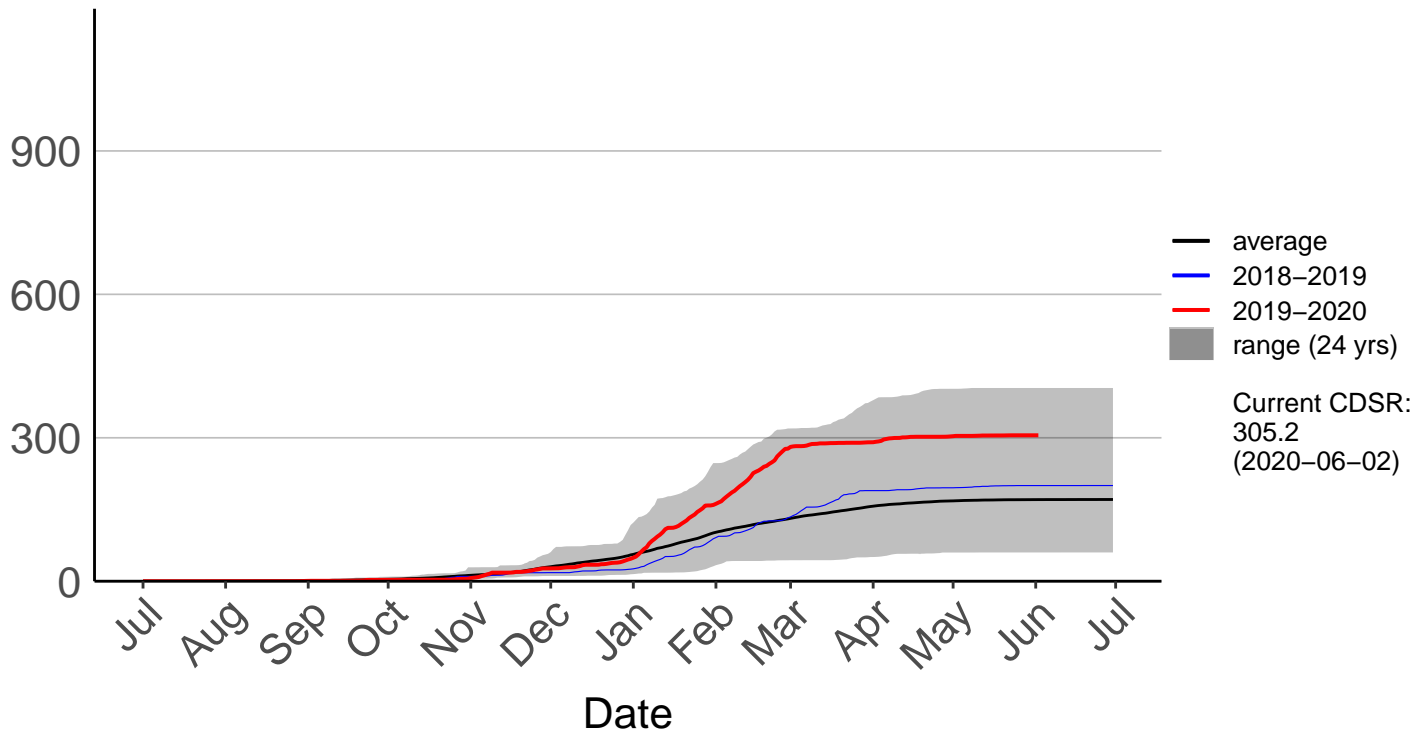

Aupouri Peninsula Raws (Jul 1996 to Jun 2020)

Cumulative Fire Severity Rating

Dargaville Raws (Dec 1996 to Jun 2020)

Cumulative Fire Severity Rating

Hokianga Raws (Nov 1996 to Jun 2020)

Cumulative Fire Severity Rating

Kaeo Raws (Jan 2018 to Jun 2020)

Cumulative Fire Severity Rating

Kaikohe Aws (Jul 1996 to Jun 2020)

Cumulative Fire Severity Rating

Kaikohe Raws (Mar 2017 to Jun 2020)

Cumulative Fire Severity Rating

Mangakahia Raws (Dec 2003 to Jun 2020)

Cumulative Fire Severity Rating

Opouteke Raws (Jul 1996 to Jun 2020)

Cumulative Fire Severity Rating

- average
- 2018-2019
- 2019-2020
- range (24 yrs)

Current CDSR:
398.1
(2020-06-02)

Pouto Raws (Mar 2009 to Jun 2020)