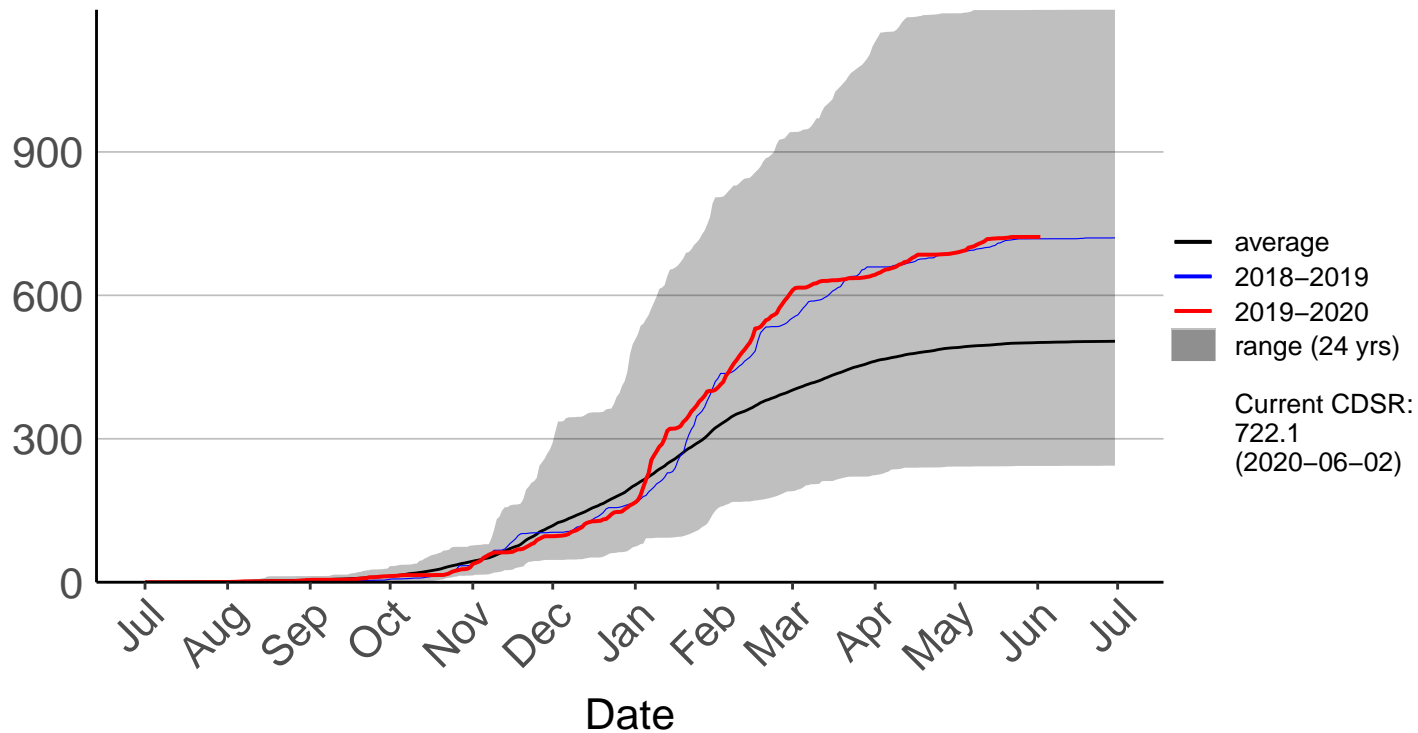

Cumulative Fire Severity Rating

Opouteke Raws (Jul 1996 to Jun 2020)

Cumulative Fire Severity Rating

- average
- 2018-2019
- 2019-2020
- range (24 yrs)

Current CDSR:
398.1
(2020-06-02)

Pouto Raws (Mar 2009 to Jun 2020)

Cumulative Fire Severity Rating

Towai Raws (Jan 2018 to Jun 2020)

Cumulative Fire Severity Rating

Waitangi Forest Raws (Jul 1996 to Jun 2020)

Cumulative Fire Severity Rating

Whangarei Aero Aws (Jul 1996 to Jun 2020)