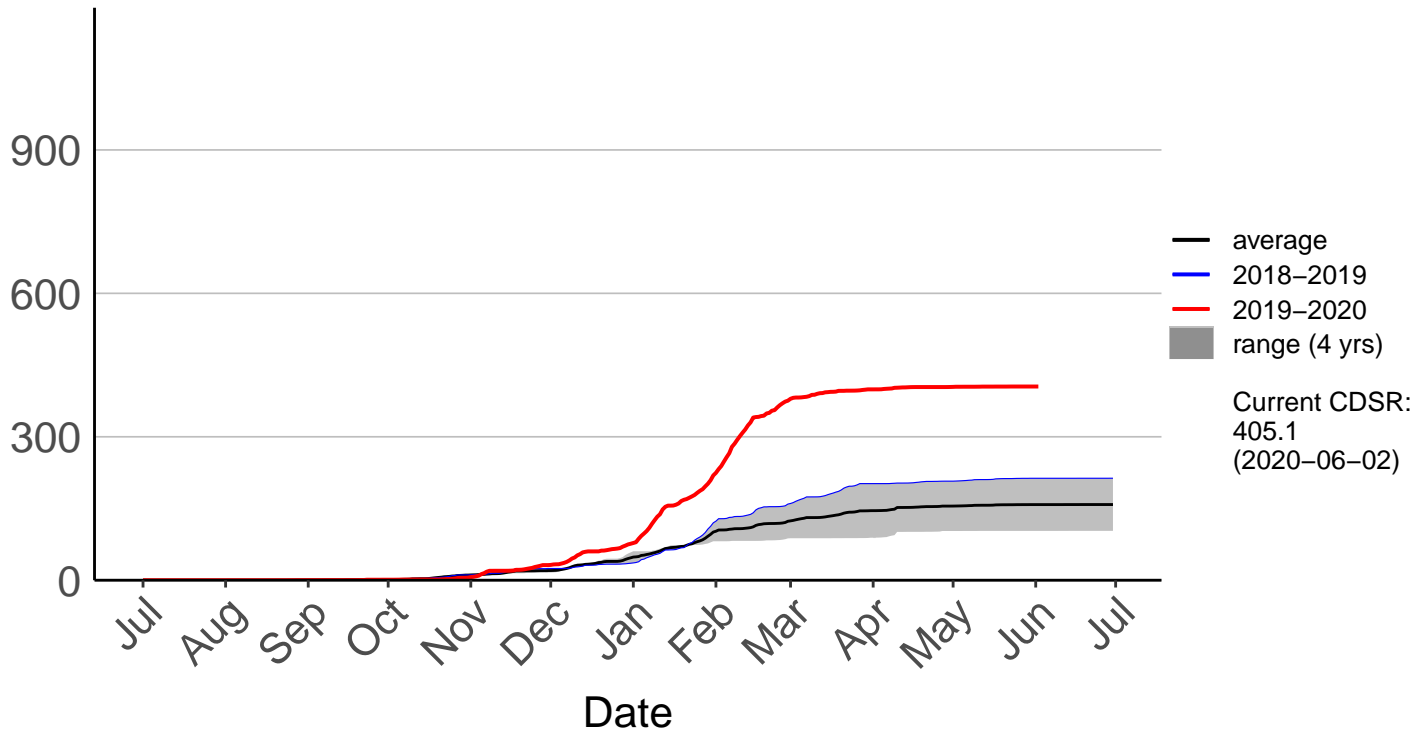

Kaeo Raws (Jan 2018 to Jun 2020)

Cumulative Fire Severity Rating

Kaikohe Aws (Jul 1996 to Jun 2020)

Cumulative Fire Severity Rating

Kaikohe Raws (Mar 2017 to Jun 2020)

Cumulative Fire Severity Rating

Mangakahia Raws (Dec 2003 to Jun 2020)

Cumulative Fire Severity Rating

Opouteke Raws (Jul 1996 to Jun 2020)

Cumulative Fire Severity Rating

- average
- 2018-2019
- 2019-2020
- range (24 yrs)

Current CDSR:
398.1
(2020-06-02)

Pouto Raws (Mar 2009 to Jun 2020)