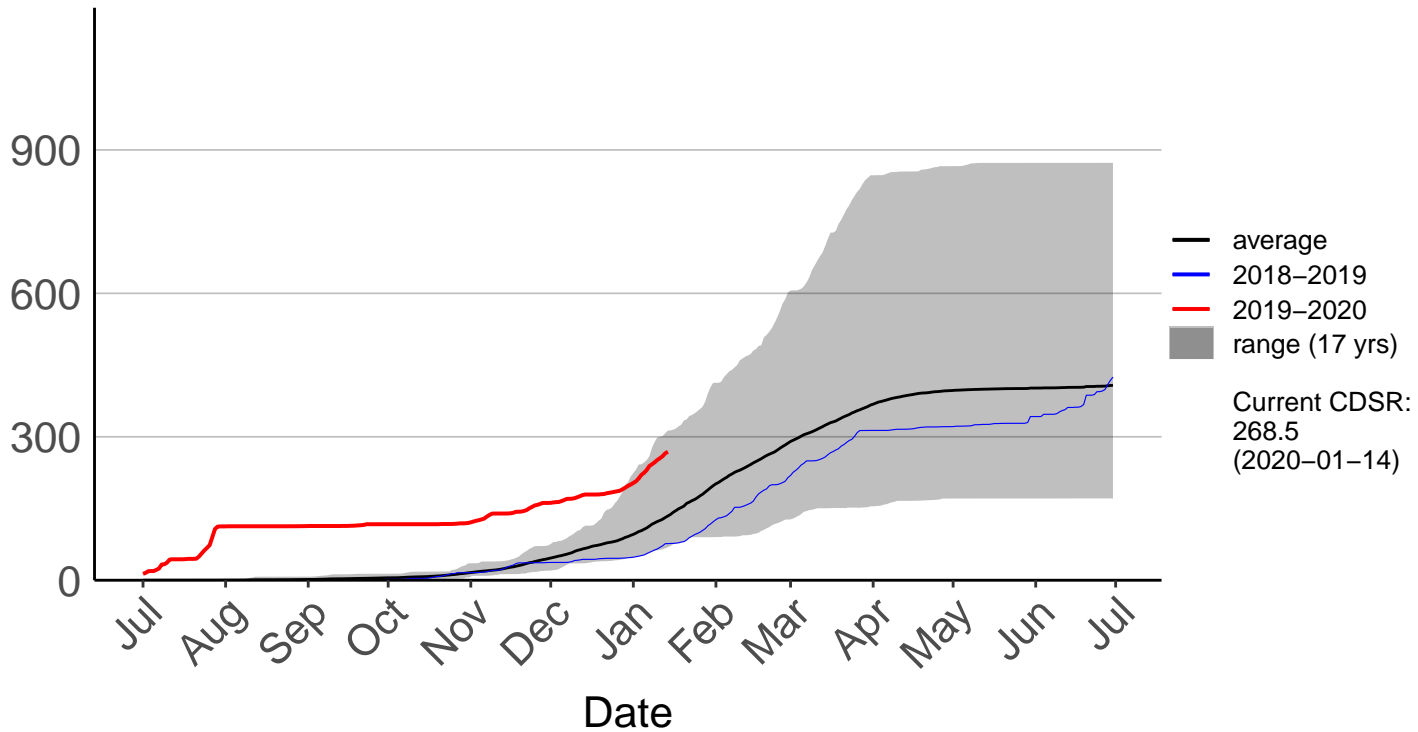

Kaeo Raws (Jan 2018 to Jun 2020)

Cumulative Fire Severity Rating

Kaikohe Aws (Jul 1996 to Jun 2020)

Cumulative Fire Severity Rating

Kaikohe Raws (Mar 2017 to Jun 2020)

Cumulative Fire Severity Rating

Mangakahia Raws (Dec 2003 to Jun 2020)

Cumulative Fire Severity Rating

Opouteke Raws (Jul 1996 to Jun 2020)

Cumulative Fire Severity Rating

- average
- 2018-2019
- 2019-2020
- range (24 yrs)

Current CDSR:
398.1
(2020-06-02)

Pouto Raws (Mar 2009 to Jun 2020)