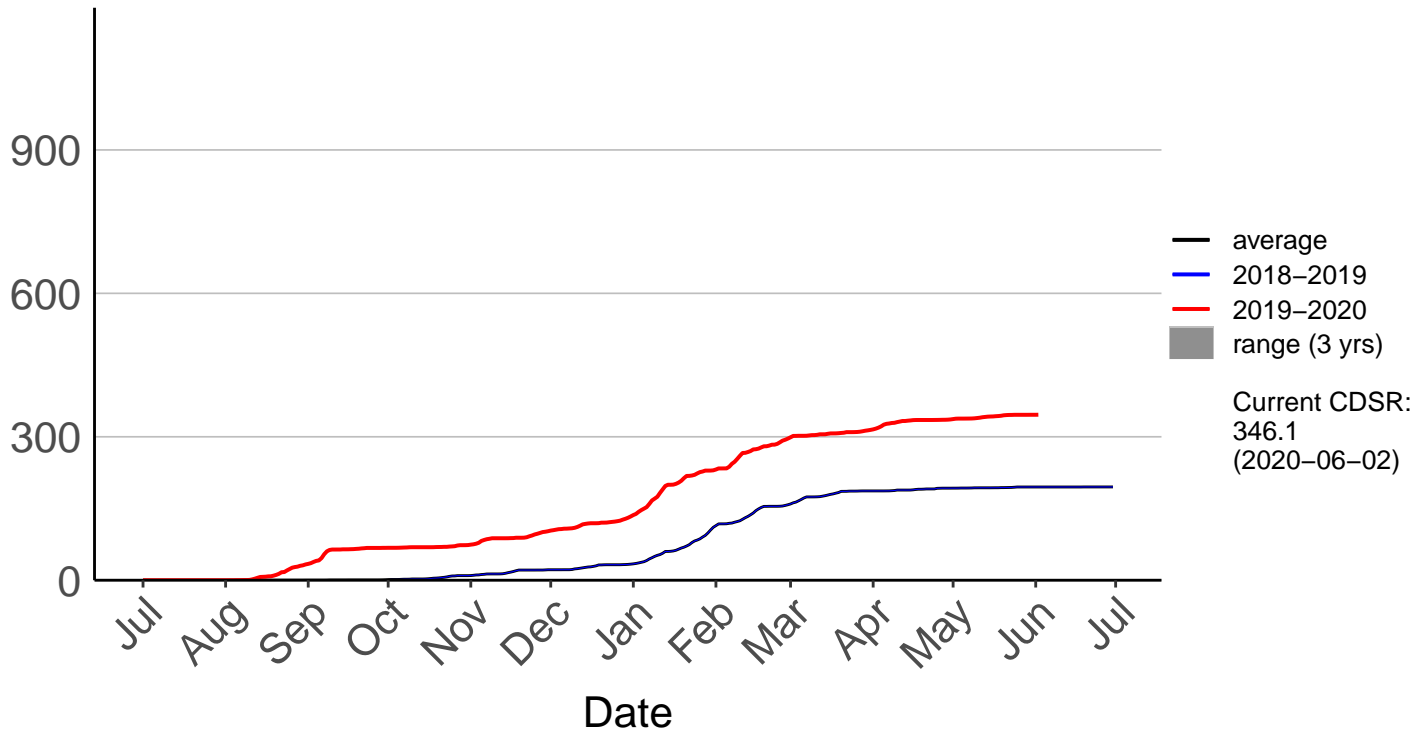

Aupouri Peninsula Raws (Jul 1996 to Jun 2020)

Cumulative Fire Severity Rating

Dargaville Raws (Dec 1996 to Jun 2020)

Cumulative Fire Severity Rating

Hokianga Raws (Nov 1996 to Jun 2020)

Cumulative Fire Severity Rating

Kaeo Raws (Jan 2018 to Jun 2020)

Cumulative Fire Severity Rating

Kaikohe Aws (Jul 1996 to Jun 2020)

Cumulative Fire Severity Rating

Kaikohe Raws (Mar 2017 to Jun 2020)

Cumulative Fire Severity Rating

Mangakahia Raws (Dec 2003 to Jun 2020)

Cumulative Fire Severity Rating

Opouteke Raws (Jul 1996 to Jun 2020)

Cumulative Fire Severity Rating

- average
- 2018-2019
- 2019-2020
- range (24 yrs)

Current CDSR:
398.1
(2020-06-02)

Pouto Raws (Mar 2009 to Jun 2020)