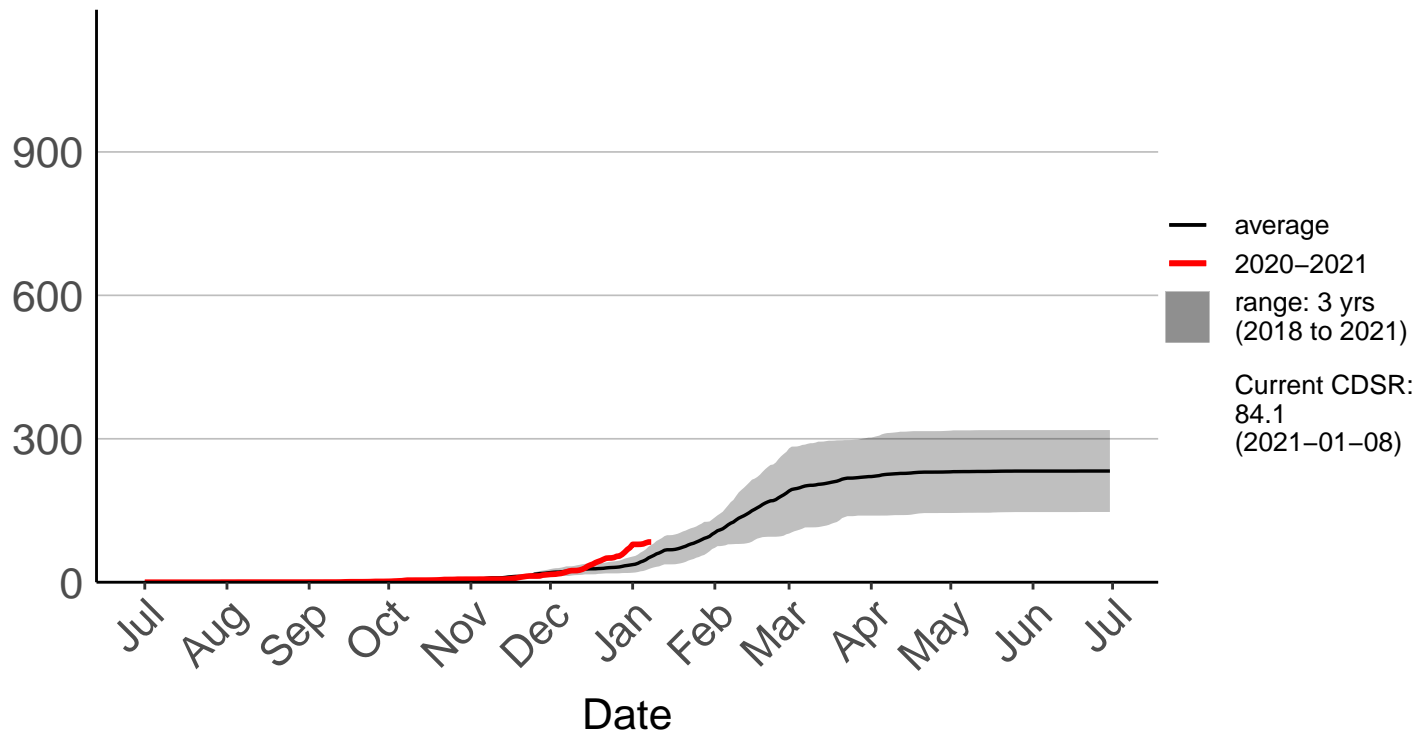

Kaikohe Aws

Cumulative Daily Severity Rating

Kaikohe Raws

Cumulative Daily Severity Rating

Mangakahia Raws

Cumulative Daily Severity Rating

Opouteke Raws

Cumulative Daily Severity Rating

Pouto Raws

Cumulative Daily Severity Rating

Towai Raws

Cumulative Daily Severity Rating

Waitangi Forest Raws

Cumulative Daily Severity Rating

Whangarei Aero Aws

Cumulative Daily Severity Rating