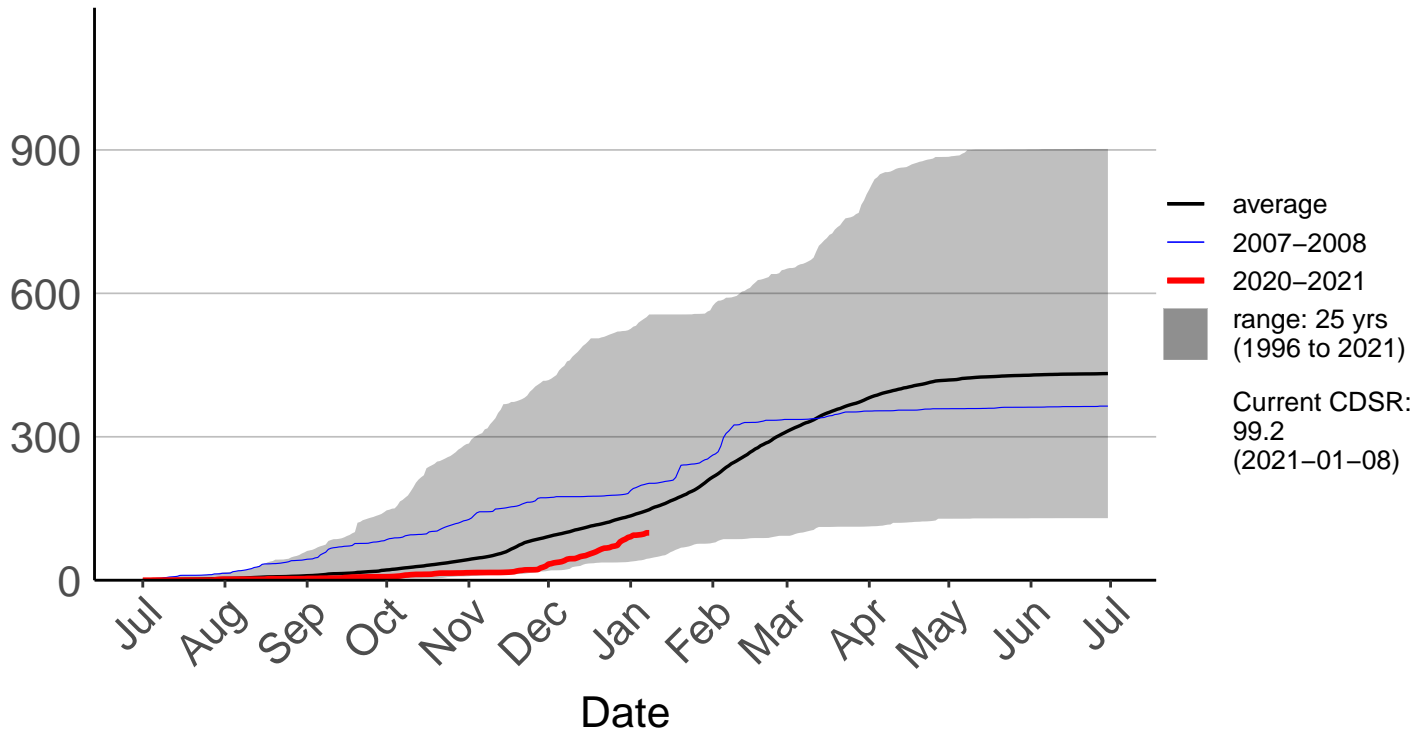

Aupouri Peninsula Raws

Cumulative Daily Severity Rating

Dargaville Raws

Cumulative Daily Severity Rating

Hokianga Raws

Cumulative Daily Severity Rating

Kaeo Raws

Cumulative Daily Severity Rating

Pouto Raws

Cumulative Daily Severity Rating

Towai Raws

Cumulative Daily Severity Rating

Waitangi Forest Raws

Cumulative Daily Severity Rating

Whangarei Aero Aws

Cumulative Daily Severity Rating