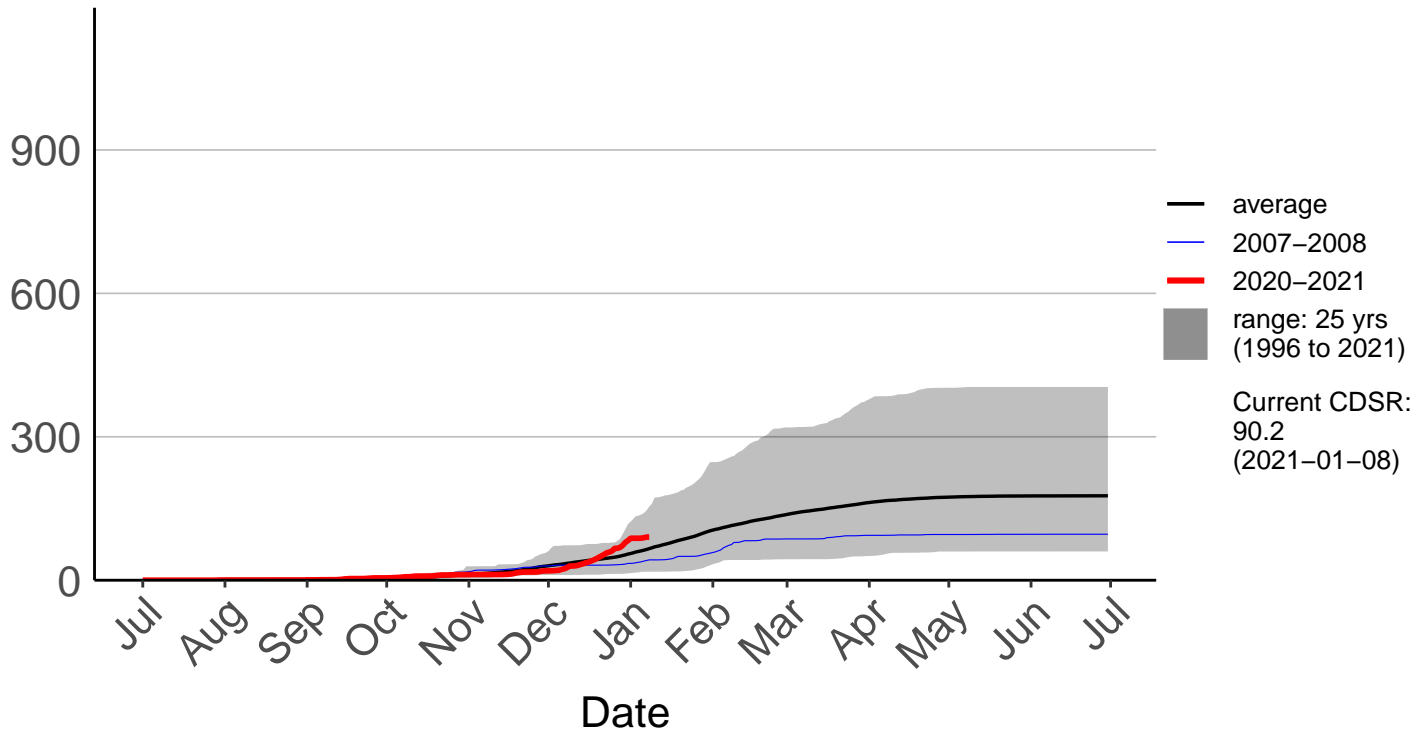

Kaikohe Aws

Cumulative Daily Severity Rating