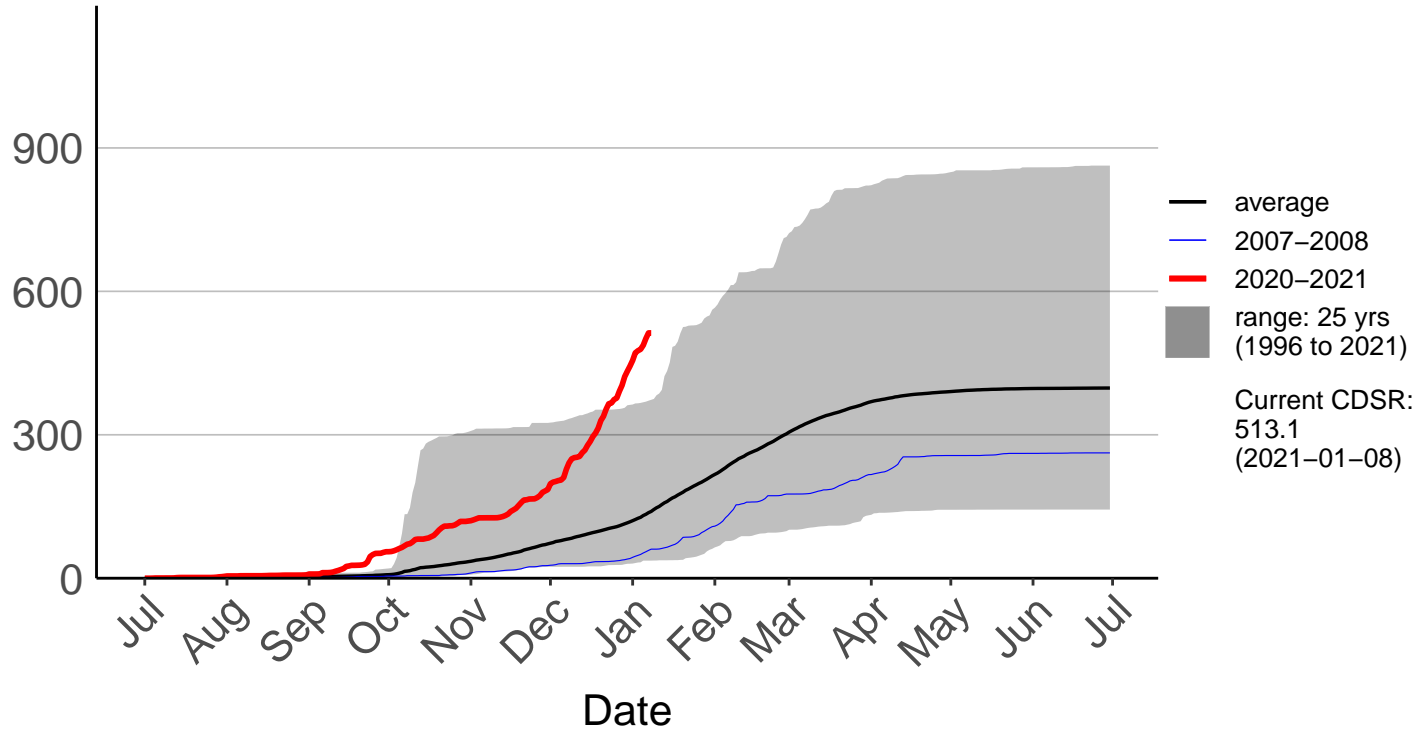

Aupouri Peninsula Raws

Cumulative Daily Severity Rating

Dargaville Raws

Cumulative Daily Severity Rating

Hokianga Raws

Cumulative Daily Severity Rating

Kaeo Raws

Cumulative Daily Severity Rating

Pouto Raws

Cumulative Daily Severity Rating

Towai Raws

Cumulative Daily Severity Rating

Waitangi Forest Raws

Cumulative Daily Severity Rating

Whangarei Aero Aws

Cumulative Daily Severity Rating