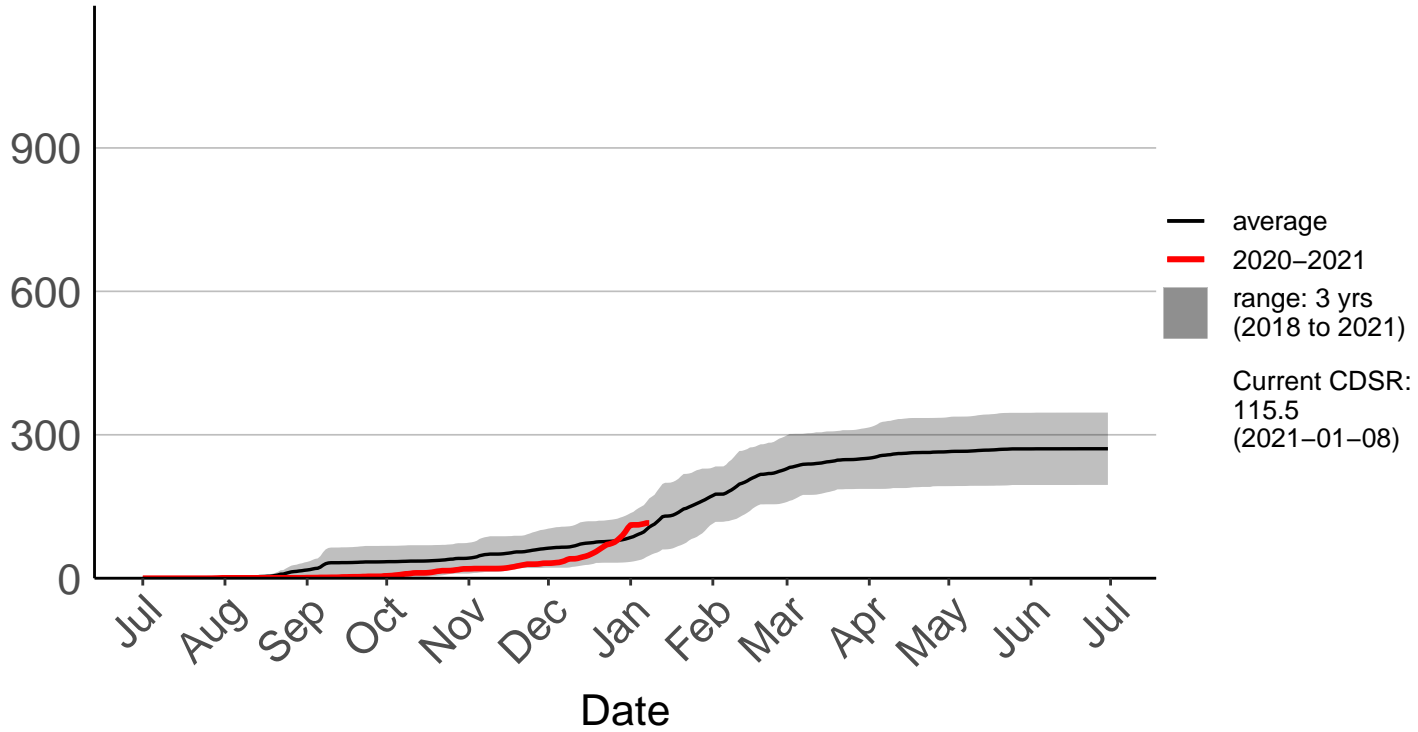

Aupouri Peninsula Raws

Cumulative Daily Severity Rating

Dargaville Raws

Cumulative Daily Severity Rating

Hokianga Raws

Cumulative Daily Severity Rating

Kaeo Raws

Cumulative Daily Severity Rating