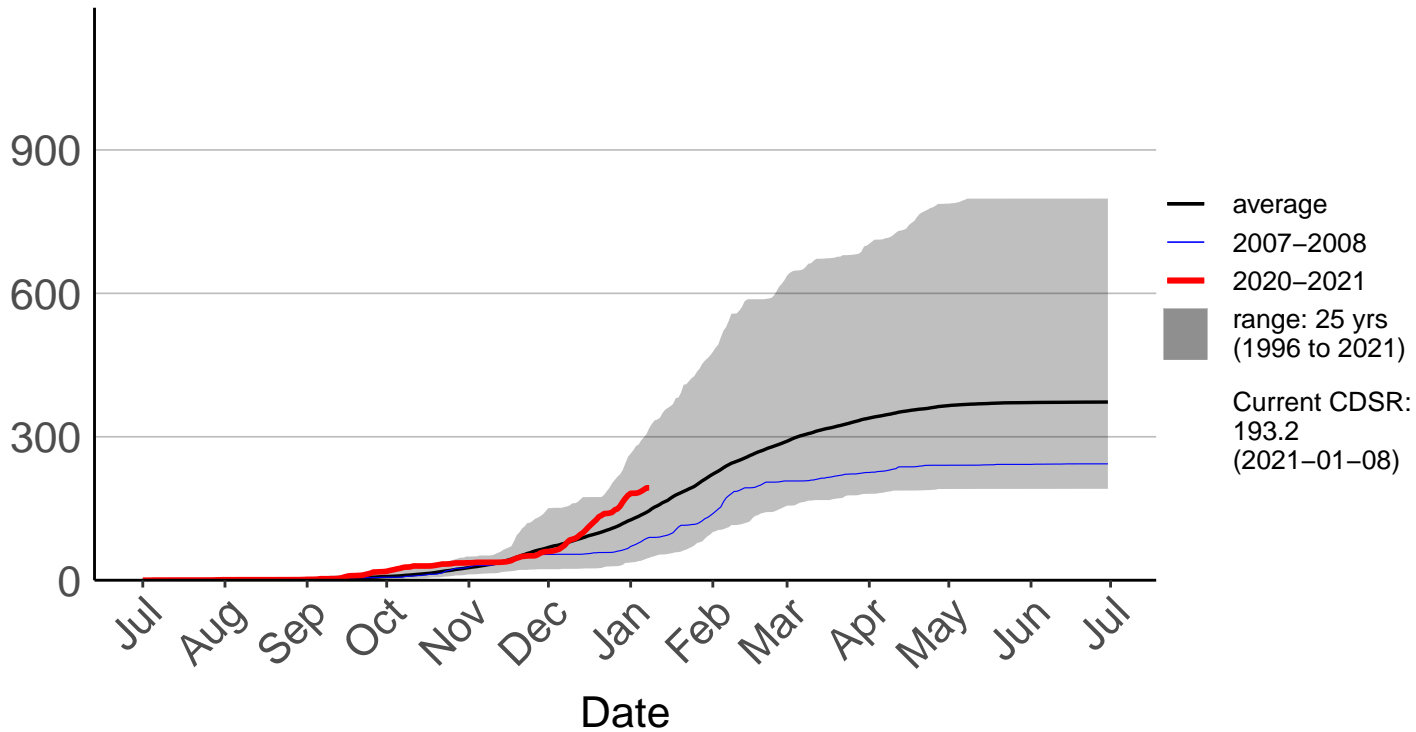

Pouto Raws

Cumulative Daily Severity Rating

Towai Raws

Cumulative Daily Severity Rating

Waitangi Forest Raws

Cumulative Daily Severity Rating

Whangarei Aero Aws

Cumulative Daily Severity Rating

Whangarei Raws

Cumulative Daily Severity Rating