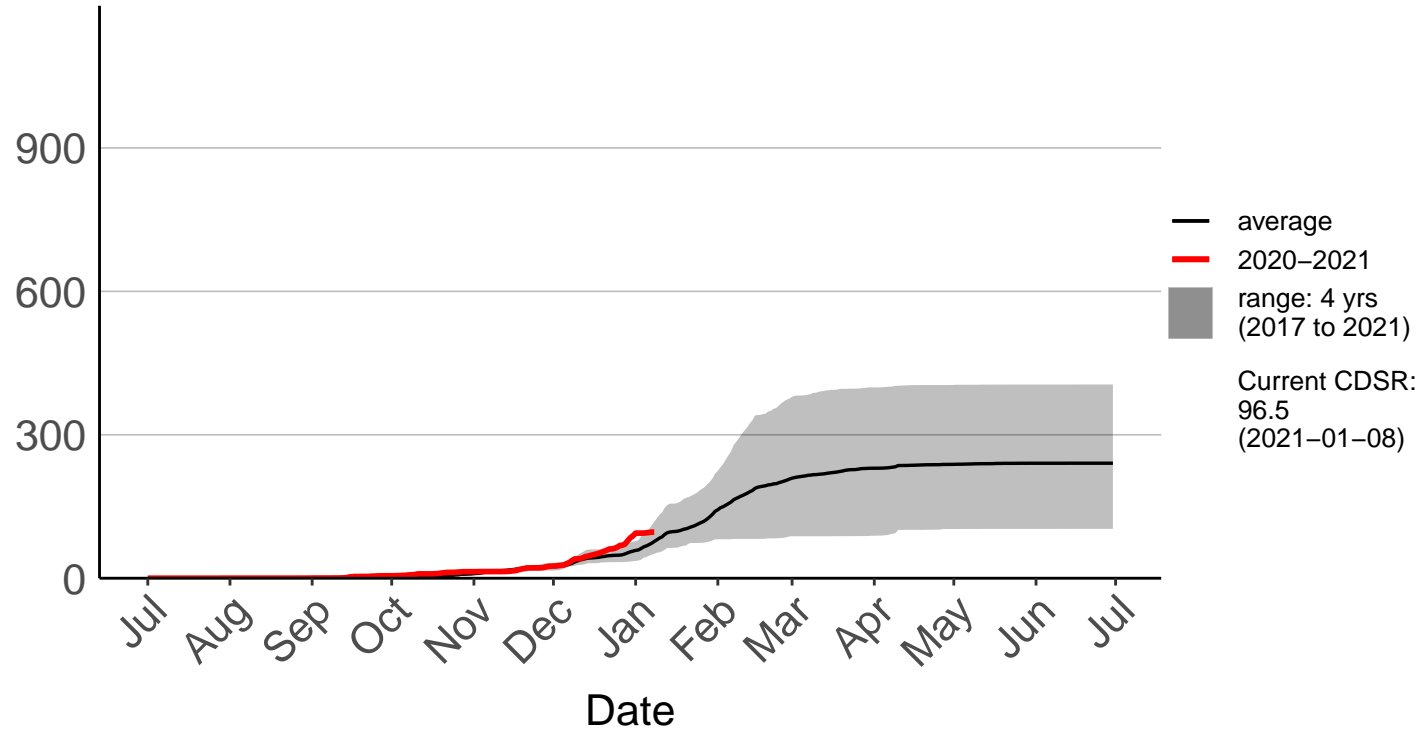

Kaikohe Raws

Cumulative Daily Severity Rating