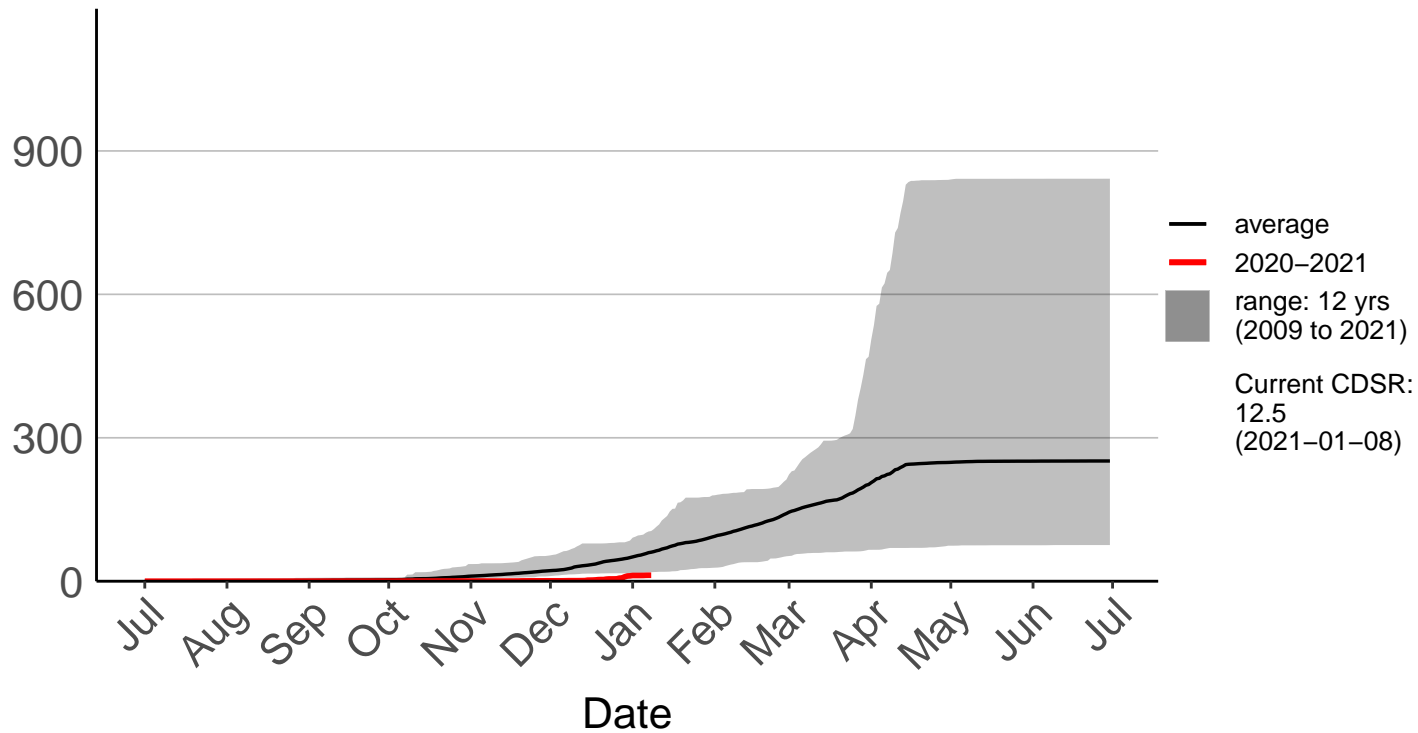

Kaikohe Aws

Cumulative Daily Severity Rating

Kaikohe Raws

Cumulative Daily Severity Rating

Mangakahia Raws

Cumulative Daily Severity Rating

Opouteke Raws

Cumulative Daily Severity Rating

Pouto Raws

Cumulative Daily Severity Rating

Towai Raws

Cumulative Daily Severity Rating

Waitangi Forest Raws

Cumulative Daily Severity Rating

Whangarei Aero Aws

Cumulative Daily Severity Rating