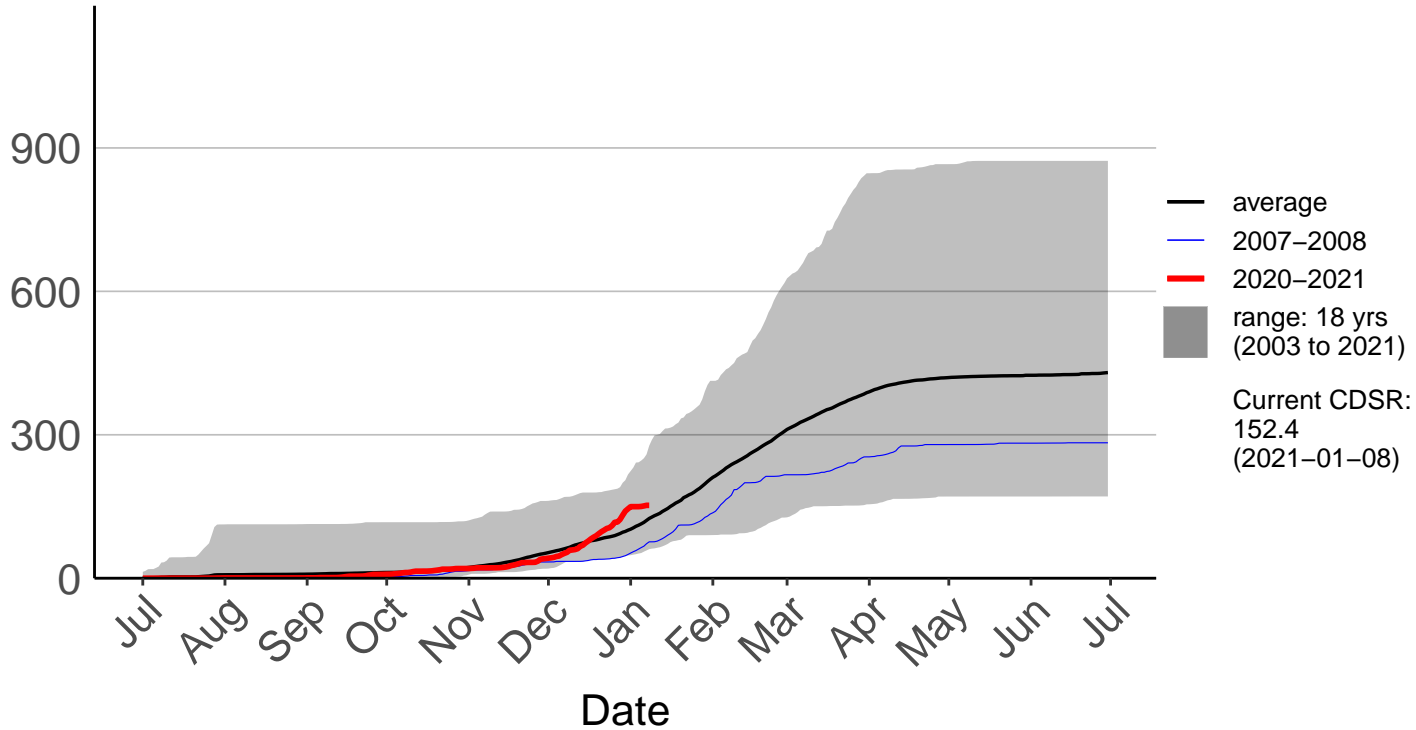

Kaikohe Aws

Cumulative Daily Severity Rating

Kaikohe Raws

Cumulative Daily Severity Rating

Mangakahia Raws

Cumulative Daily Severity Rating

Opouteke Raws

Cumulative Daily Severity Rating

Pouto Raws

Cumulative Daily Severity Rating

Towai Raws

Cumulative Daily Severity Rating

Waitangi Forest Raws

Cumulative Daily Severity Rating

Whangarei Aero Aws

Cumulative Daily Severity Rating