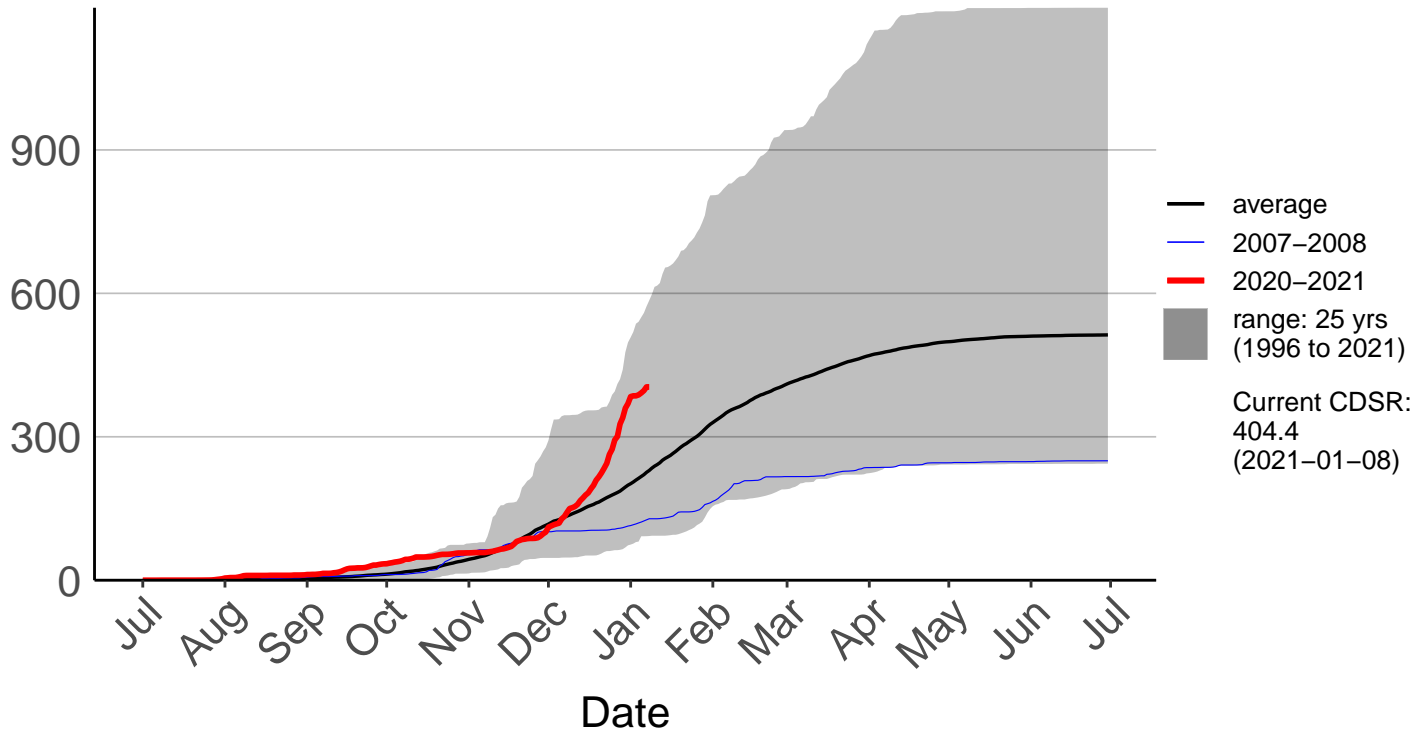

Pouto Raws

Cumulative Daily Severity Rating

Towai Raws

Cumulative Daily Severity Rating

Waitangi Forest Raws

Cumulative Daily Severity Rating

Whangarei Aero Aws

Cumulative Daily Severity Rating

Whangarei Raws

Cumulative Daily Severity Rating