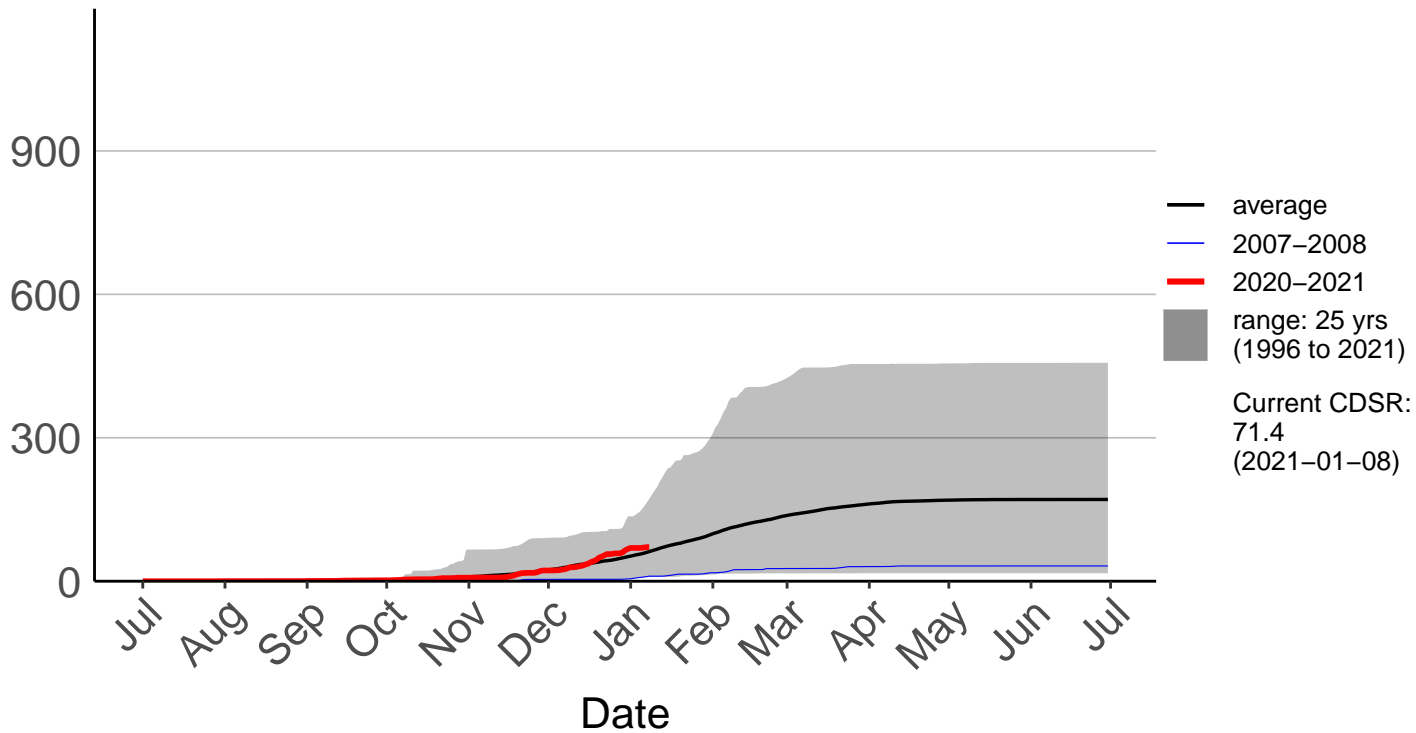

Kaikohe Aws

Cumulative Daily Severity Rating

Kaikohe Raws

Cumulative Daily Severity Rating

Mangakahia Raws

Cumulative Daily Severity Rating

Opouteke Raws

Cumulative Daily Severity Rating

Pouto Raws

Cumulative Daily Severity Rating

Towai Raws

Cumulative Daily Severity Rating

Waitangi Forest Raws

Cumulative Daily Severity Rating

Whangarei Aero Aws

Cumulative Daily Severity Rating