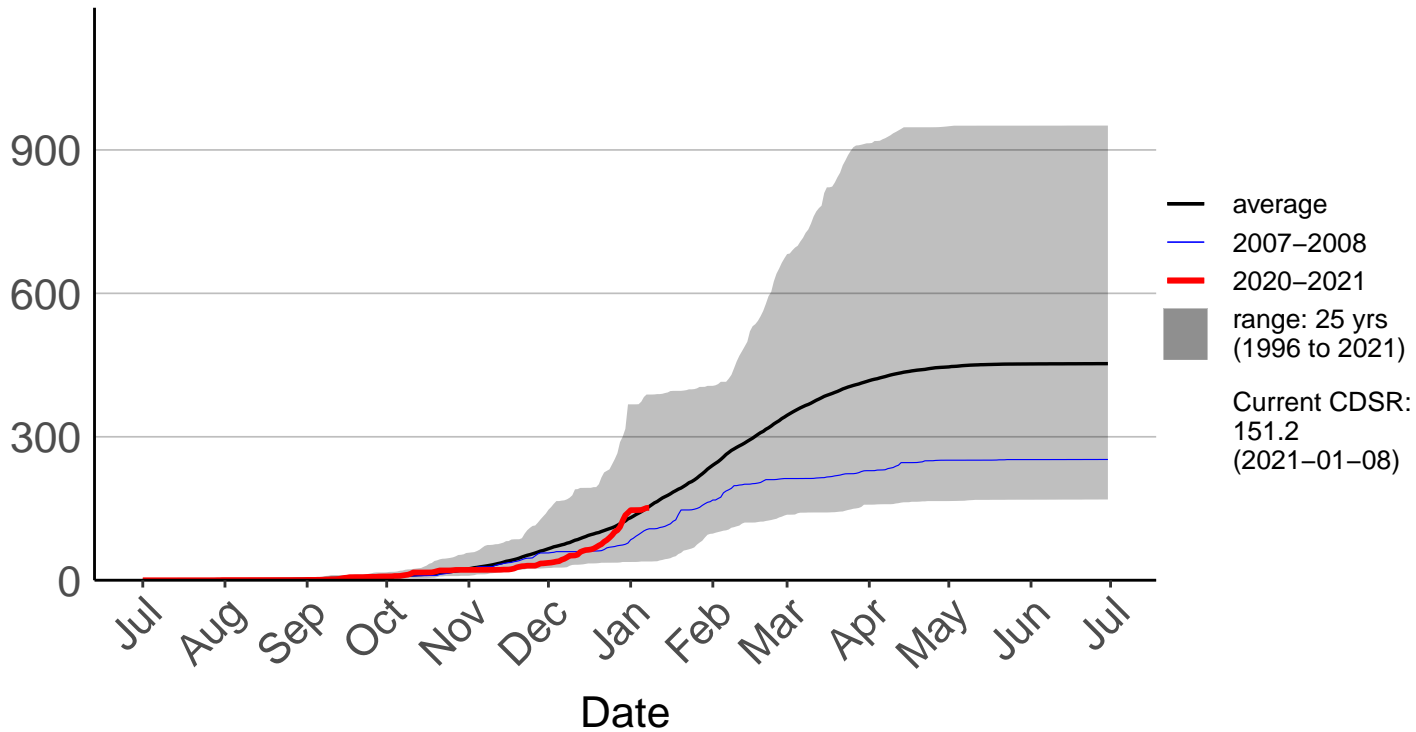

Aupouri Peninsula Raws

Cumulative Daily Severity Rating

Dargaville Raws

Cumulative Daily Severity Rating

Hokianga Raws

Cumulative Daily Severity Rating

Kaeo Raws

Cumulative Daily Severity Rating

Pouto Raws

Cumulative Daily Severity Rating

Towai Raws

Cumulative Daily Severity Rating

Waitangi Forest Raws

Cumulative Daily Severity Rating

Whangarei Aero Aws

Cumulative Daily Severity Rating