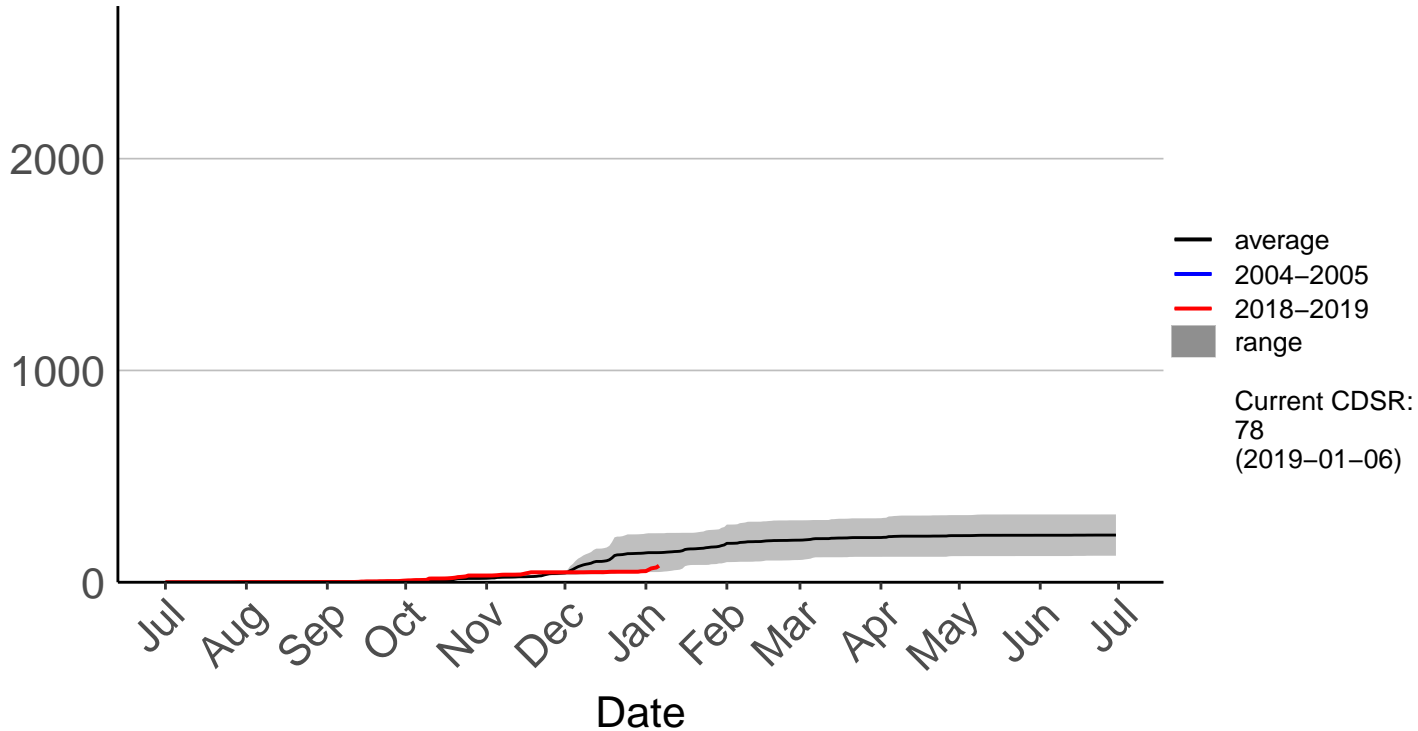

Featherston Raws

Cumulative Fire Severity Rating