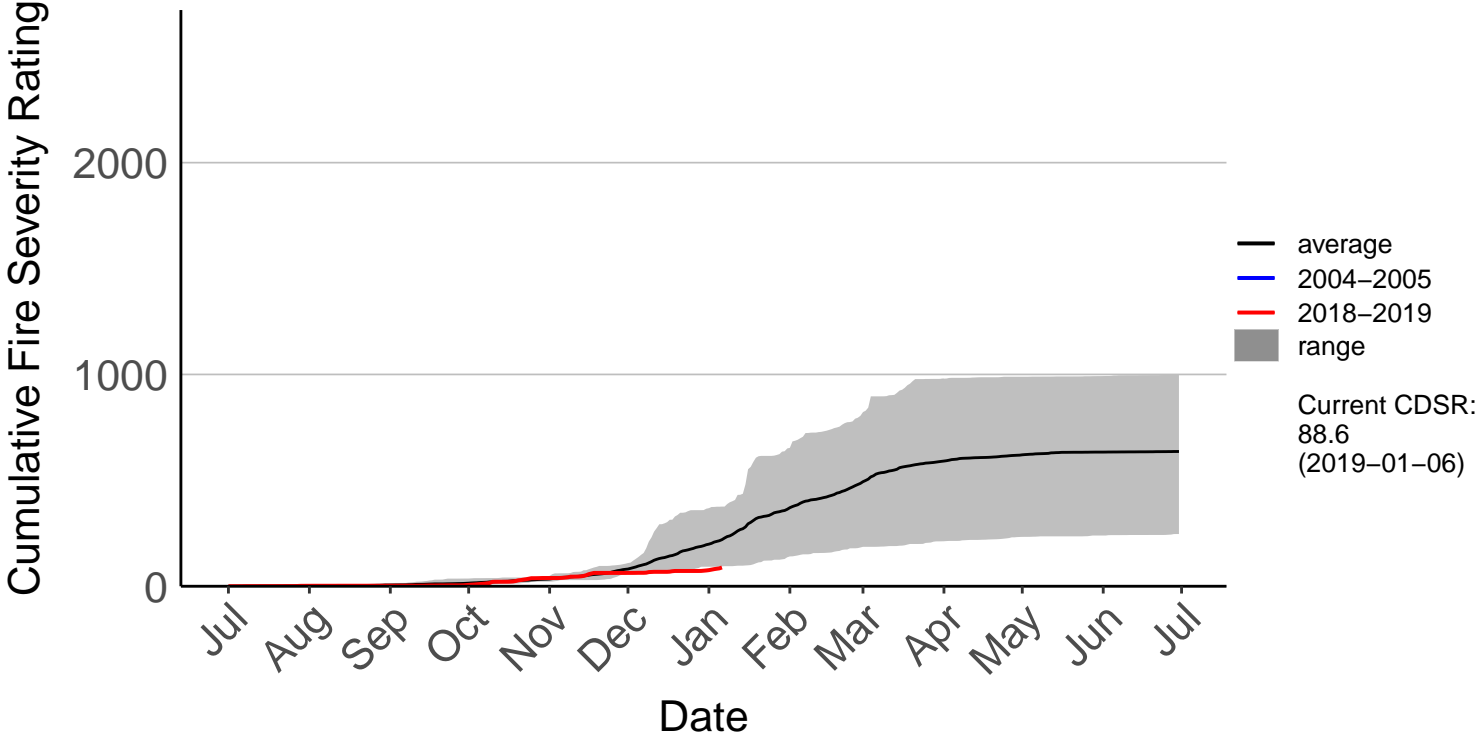

Masterton Aero Aws