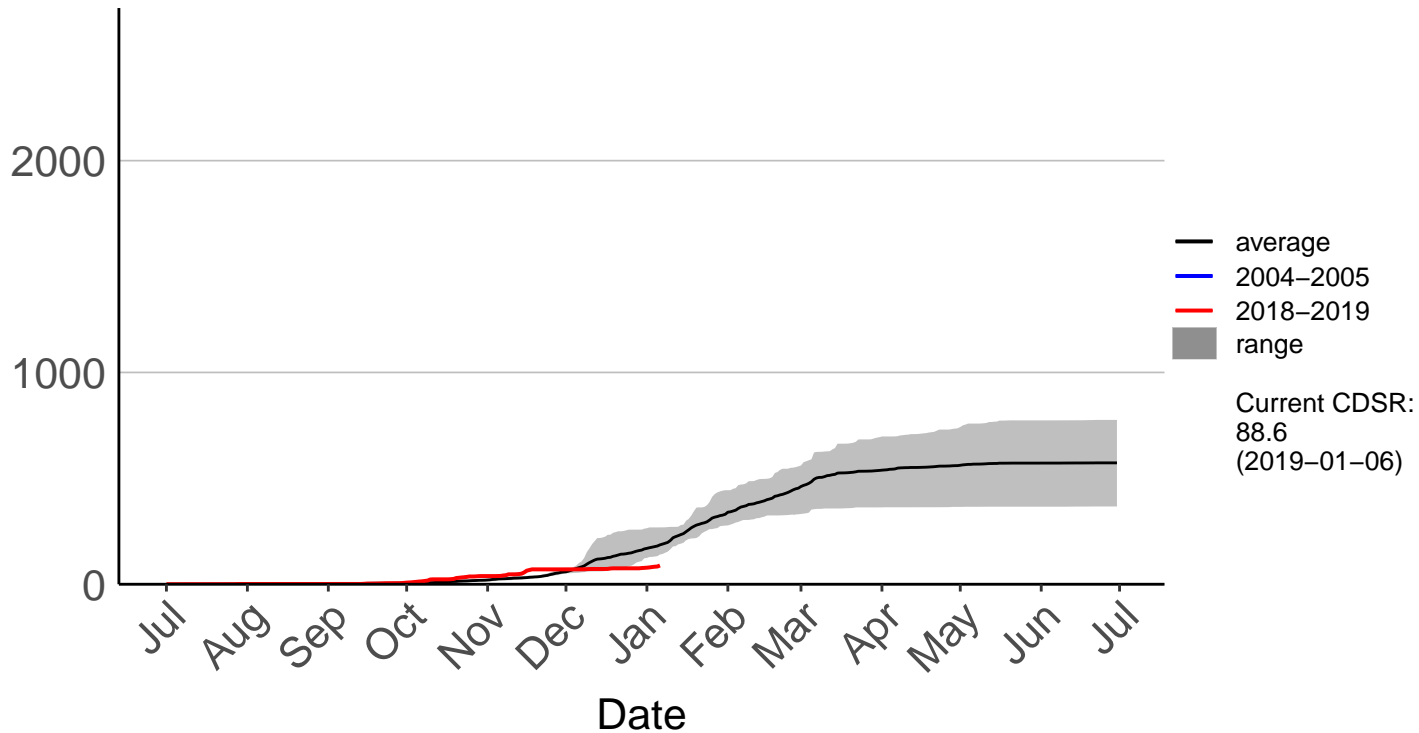

Homebush Raws

Cumulative Fire Severity Rating