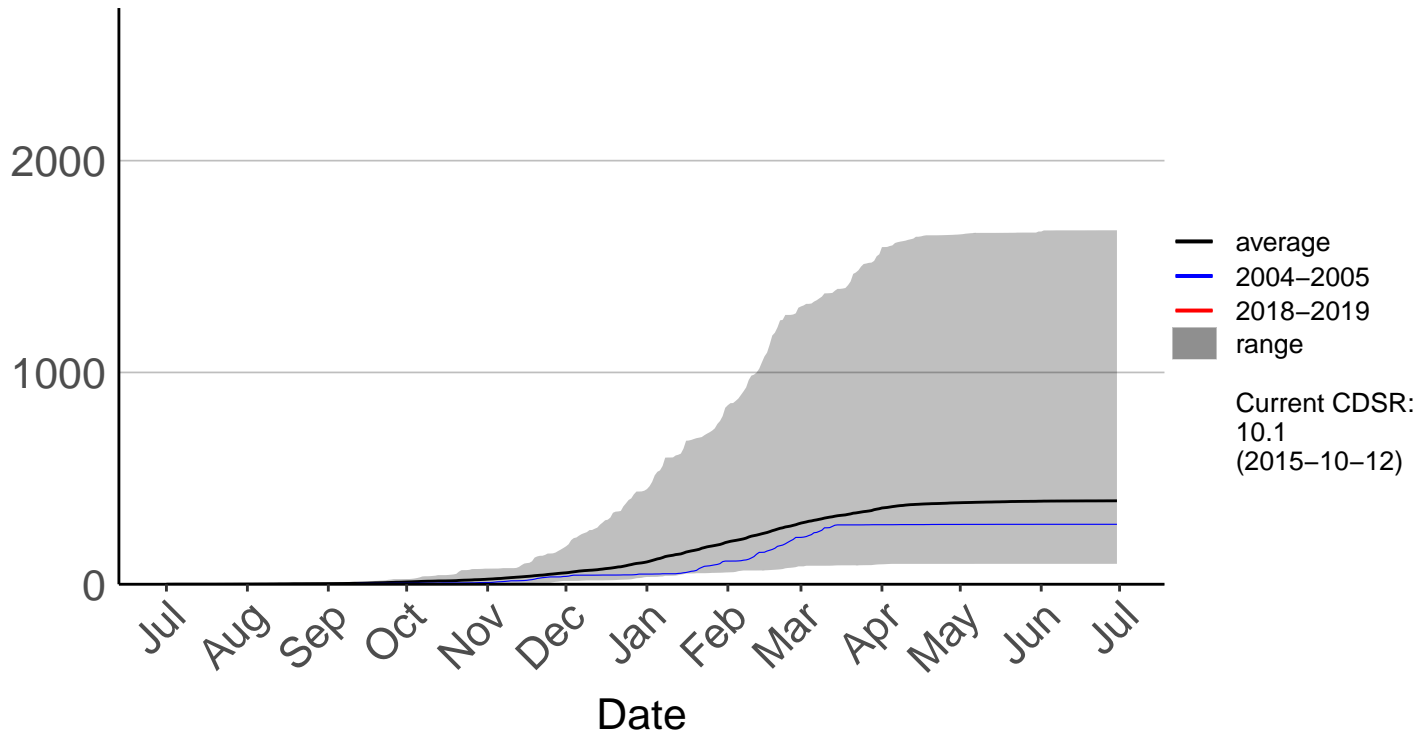

Ngaumu Forest Raws – DISCONTINUED

Cumulative Fire Severity Rating