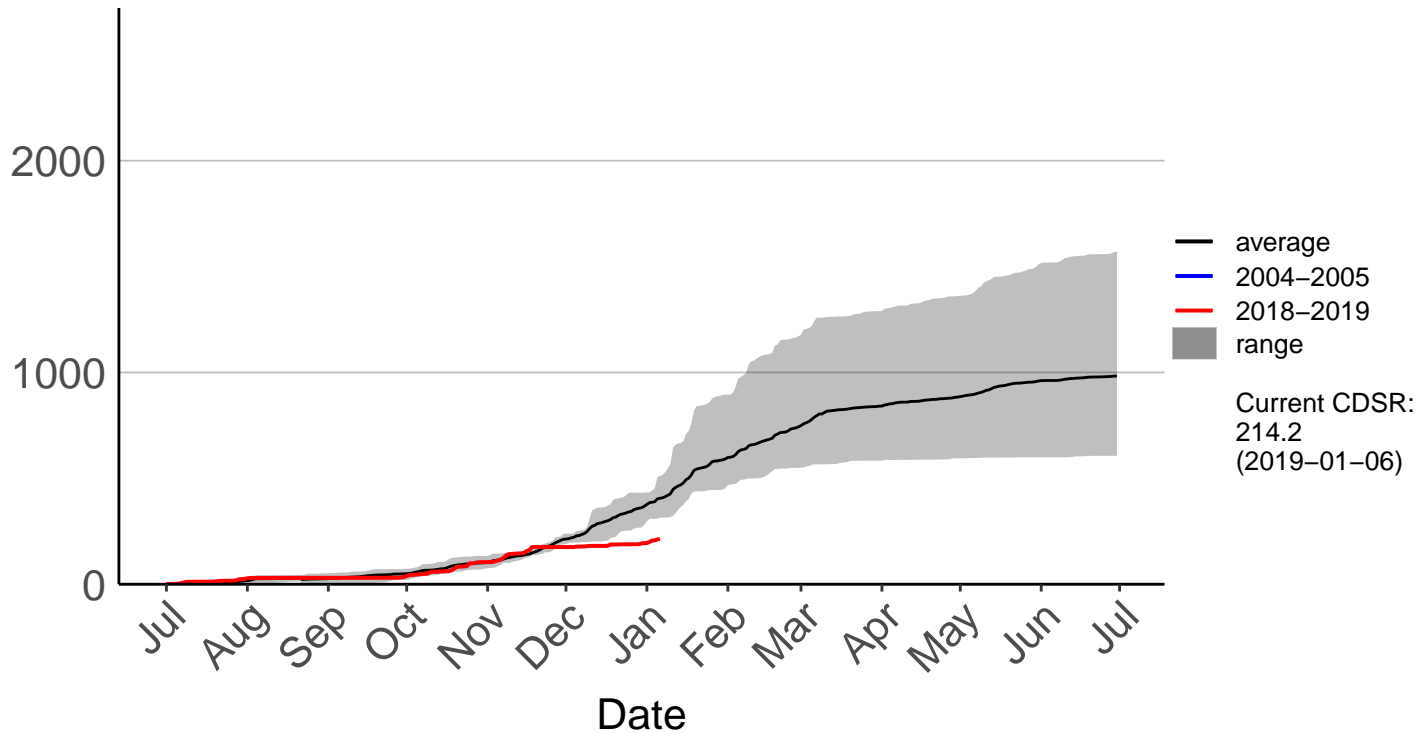

Crofoot Raws

Cumulative Fire Severity Rating