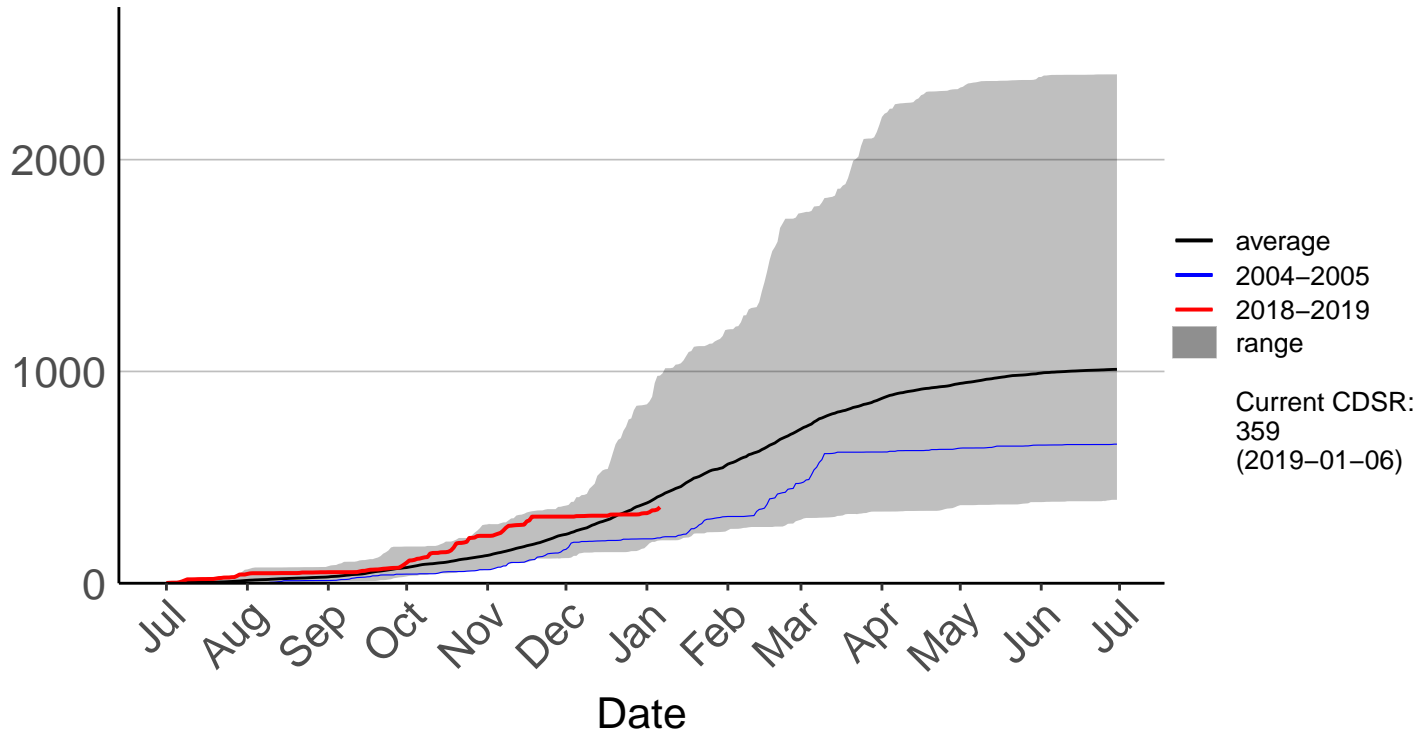

# Castlepoint SYNOP

Cumulative Fire Severity Rating

# Crofoot Raws

Cumulative Fire Severity Rating