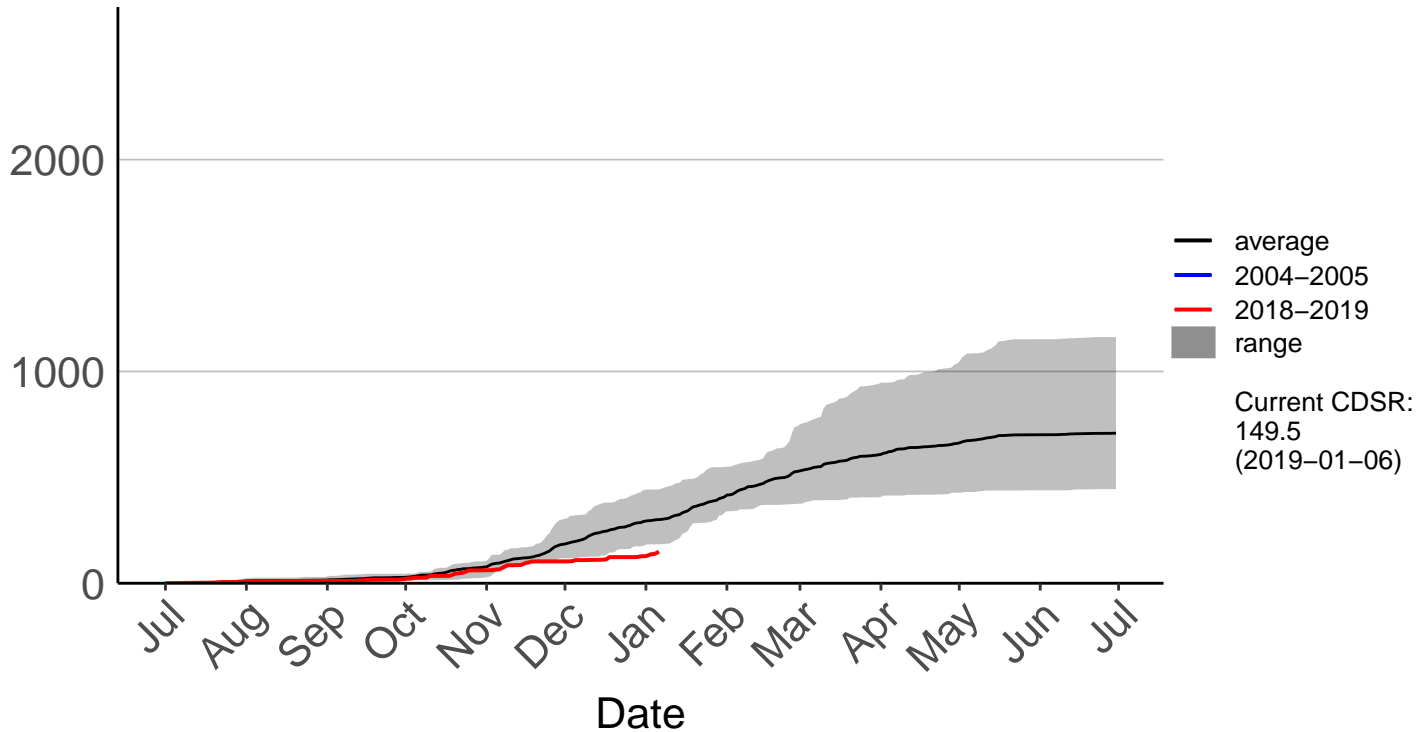

Palliser Raws

Cumulative Fire Severity Rating