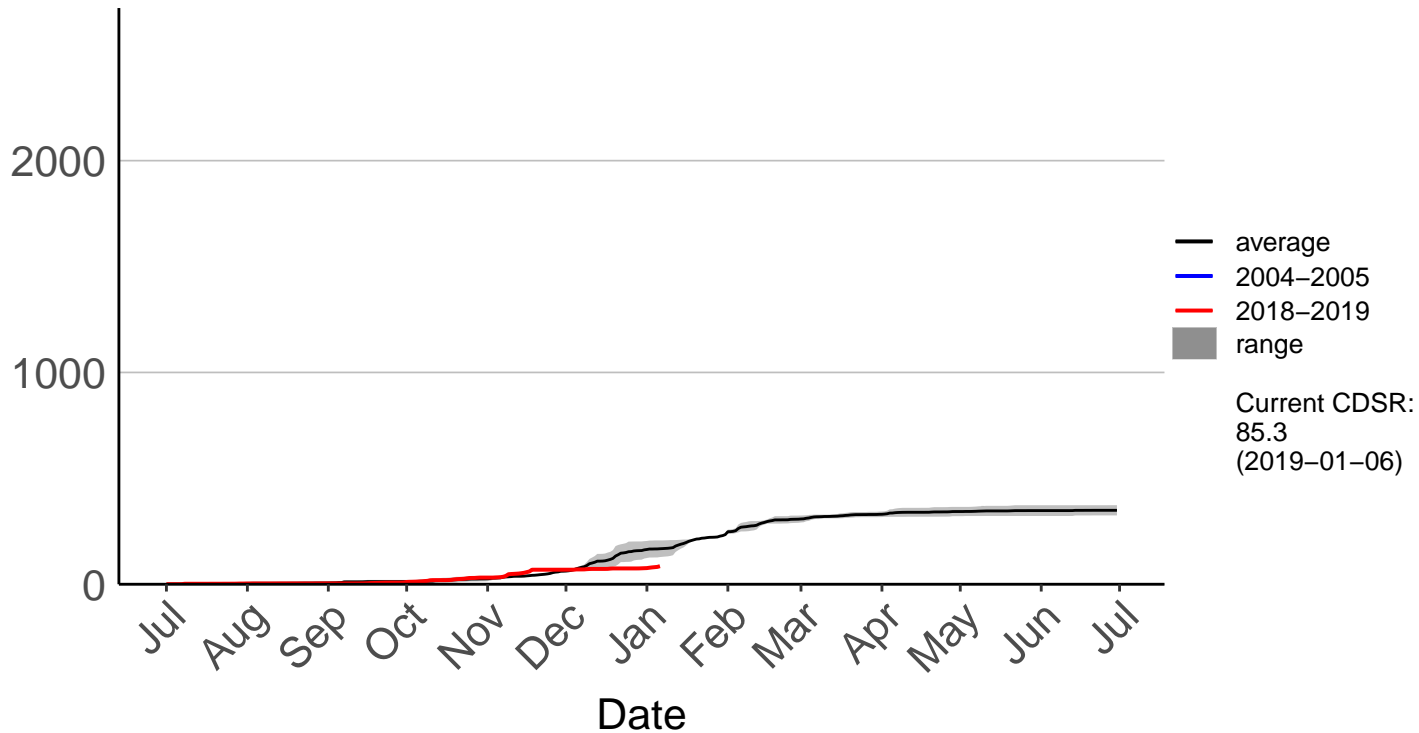

Ngaumu Forest 2 Raws

Cumulative Fire Severity Rating