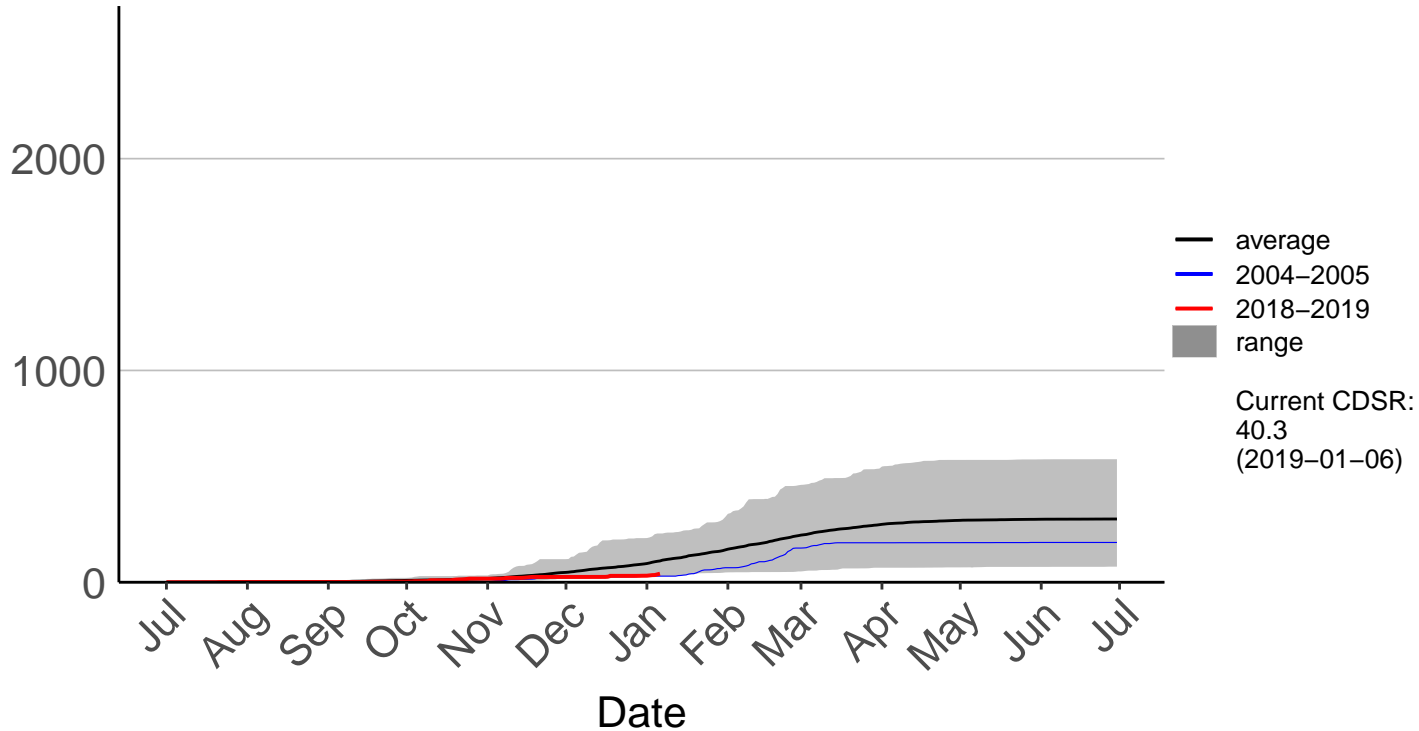

Haurangi Raws

Cumulative Fire Severity Rating