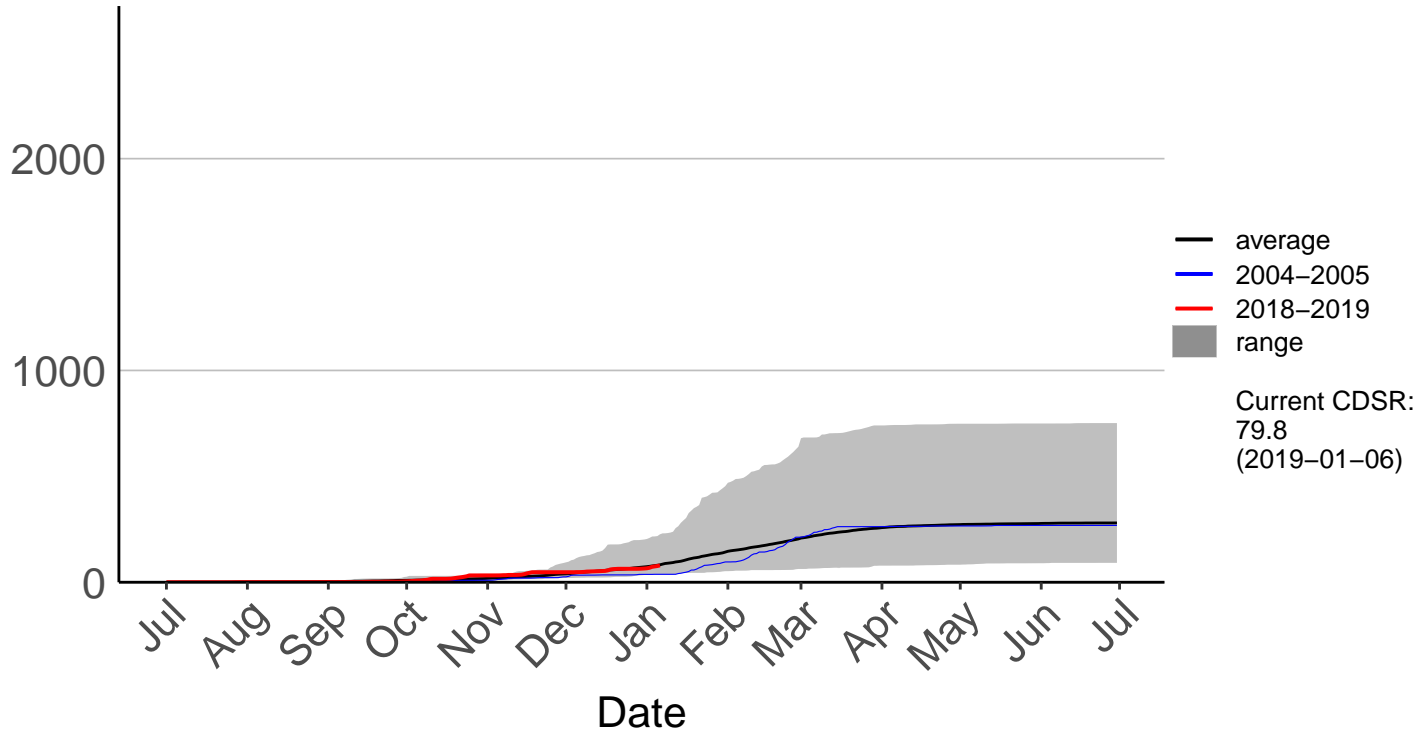

Holdsworth Station Raws

Cumulative Fire Severity Rating