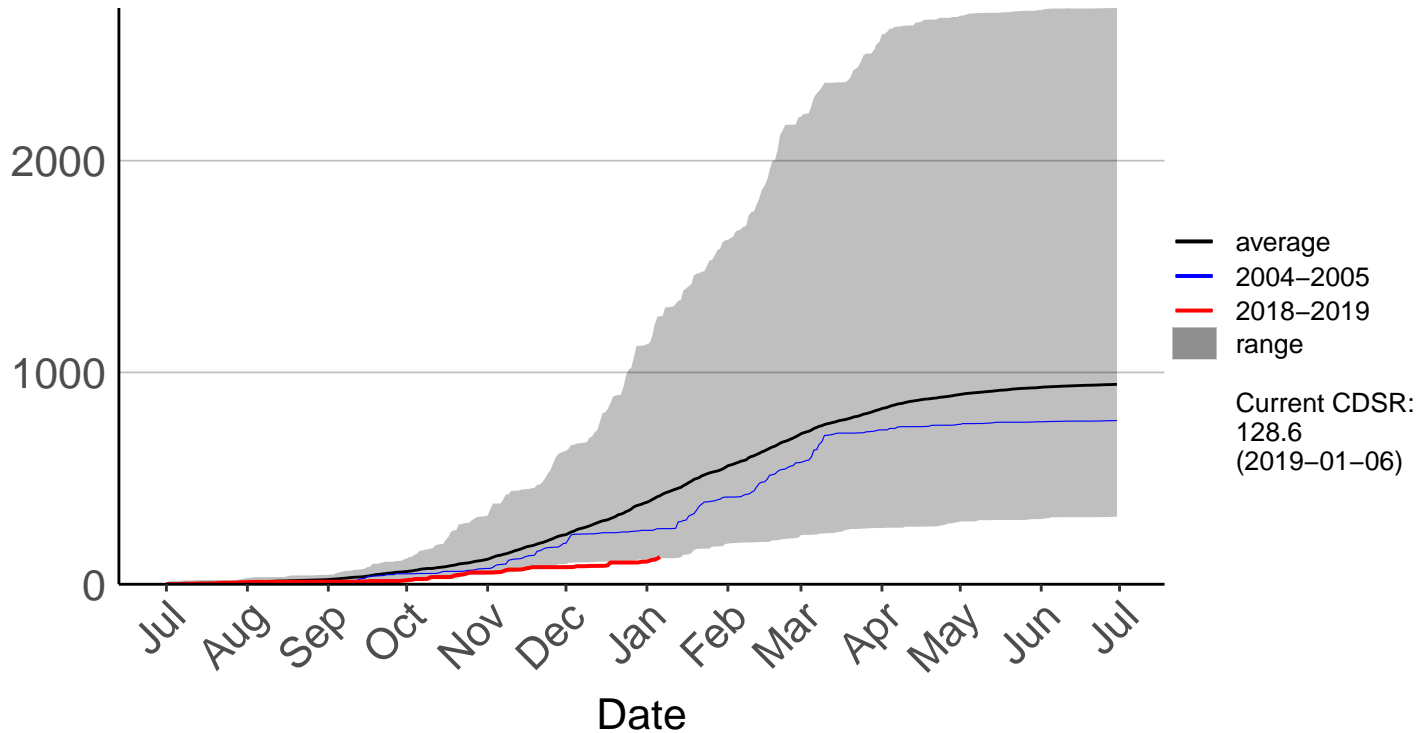

Ngawi Aws

Cumulative Fire Severity Rating