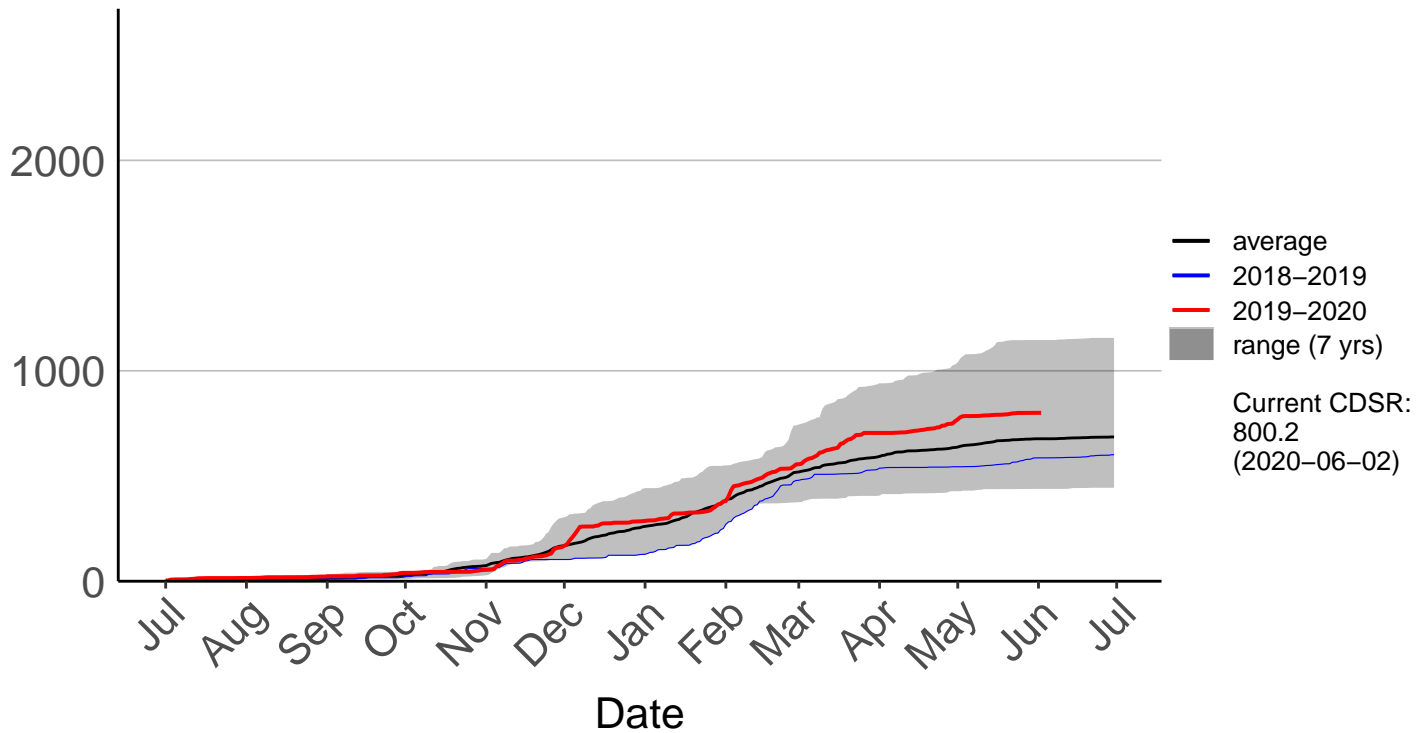

Masterton Aero Aws (Feb 2009 to Jun 2020)

Cumulative Fire Severity Rating

Ngaumu Forest 2 Raws (Jan 2016 to Jun 2020)

Cumulative Fire Severity Rating

Ngaumu Forest Raws (Jul 1996 to Oct 2015) – DISCONTINUITY

Cumulative Fire Severity Rating

Ngawi Aws (Jul 1996 to Jun 2020)

Cumulative Fire Severity Rating

Palliser Raws (Jan 2014 to Jun 2020)

Cumulative Fire Severity Rating

Stony Creek Raws (Jul 1996 to Jun 2020)