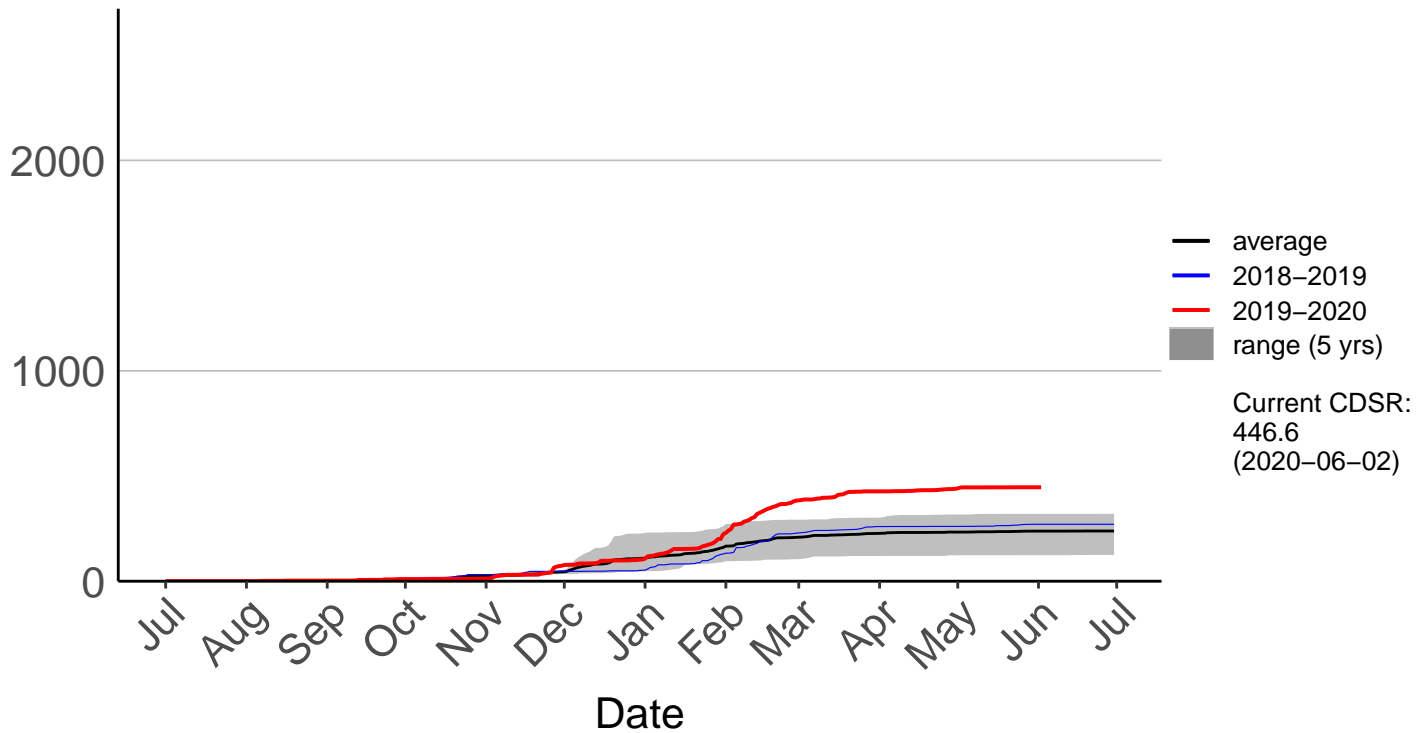

Castlepoint SYNOP (Jul 1996 to Jun 2020)

Cumulative Fire Severity Rating

Crofoot Raws (Aug 2014 to Jun 2020)

Cumulative Fire Severity Rating

Featherston Raws (May 2016 to Jun 2020)

Cumulative Fire Severity Rating

Haurangi Raws (Jul 1996 to Jun 2020)

Cumulative Fire Severity Rating

Holdsworth Station Raws (Jul 1996 to Jun 2020)

Cumulative Fire Severity Rating

Homebush Raws (Jan 2014 to Jun 2020)

Cumulative Fire Severity Rating