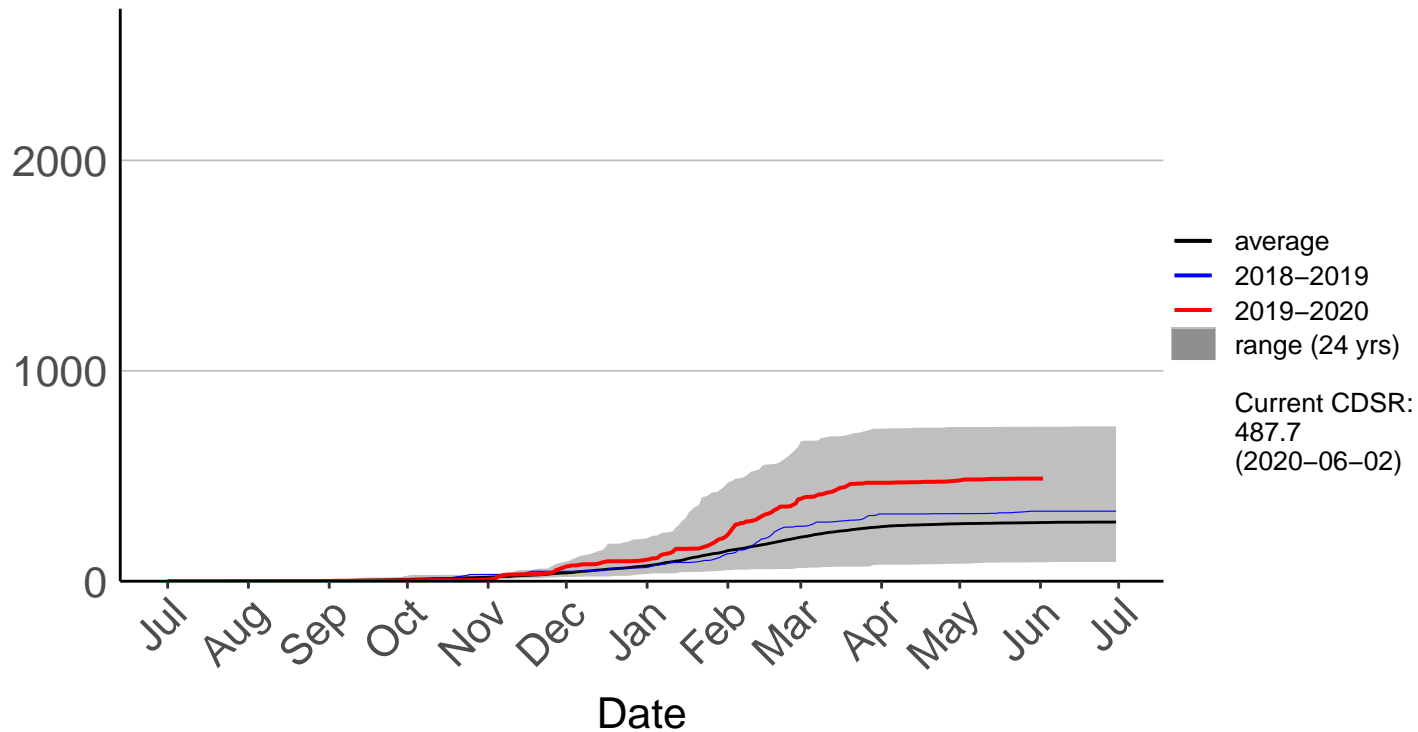

Castlepoint SYNOP (Jul 1996 to Jun 2020)

Cumulative Fire Severity Rating

Crofoot Raws (Aug 2014 to Jun 2020)

Cumulative Fire Severity Rating

Featherston Raws (May 2016 to Jun 2020)

Cumulative Fire Severity Rating

Haurangi Raws (Jul 1996 to Jun 2020)

Cumulative Fire Severity Rating

Holdsworth Station Raws (Jul 1996 to Jun 2020)

Cumulative Fire Severity Rating

Homebush Raws (Jan 2014 to Jun 2020)

Cumulative Fire Severity Rating