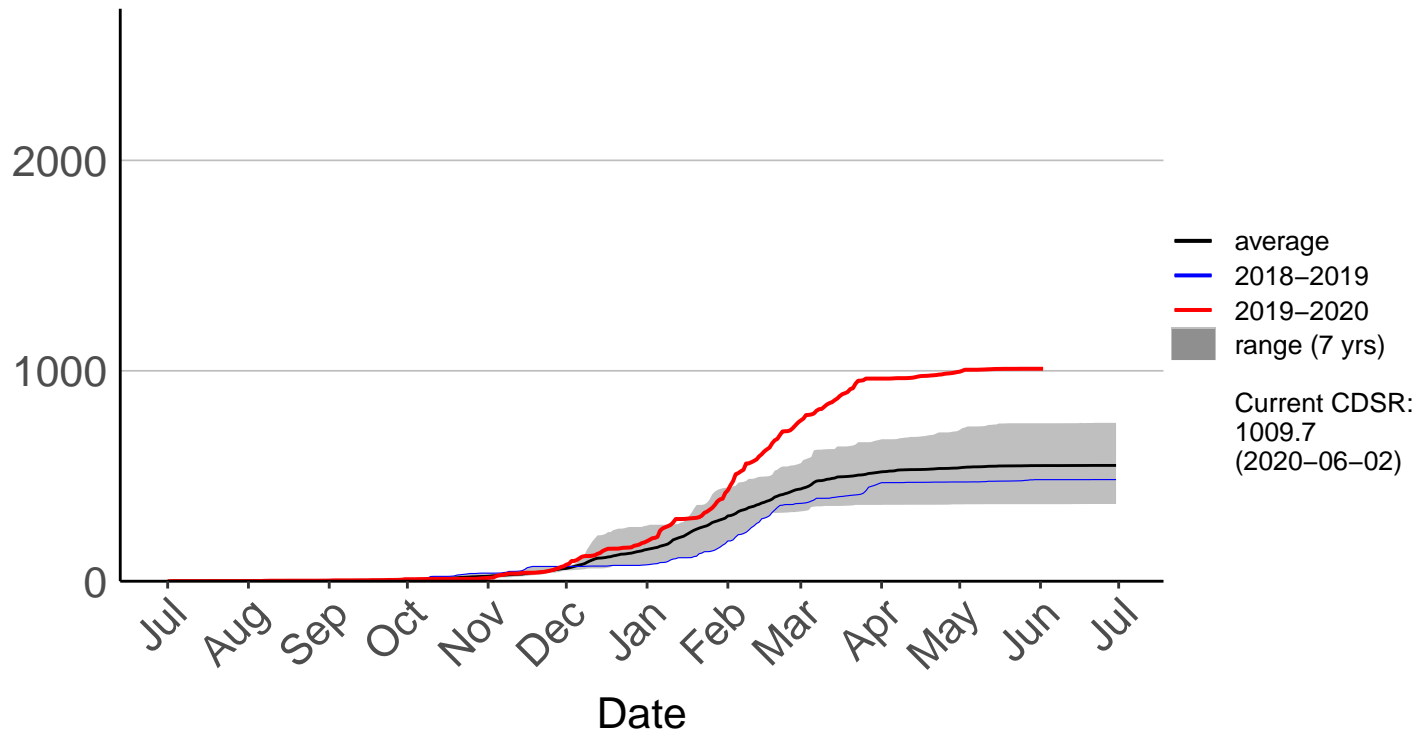

Haurangi Raws (Jul 1996 to Jun 2020)

Cumulative Fire Severity Rating

Holdsworth Station Raws (Jul 1996 to Jun 2020)

Cumulative Fire Severity Rating

Homebush Raws (Jan 2014 to Jun 2020)

Cumulative Fire Severity Rating

Masterton Aero Aws (Feb 2009 to Jun 2020)

Cumulative Fire Severity Rating

Ngaumu Forest 2 Raws (Jan 2016 to Jun 2020)

Cumulative Fire Severity Rating

Ngaumu Forest Raws (Jul 1996 to Oct 2015) – DISCONTINUITY