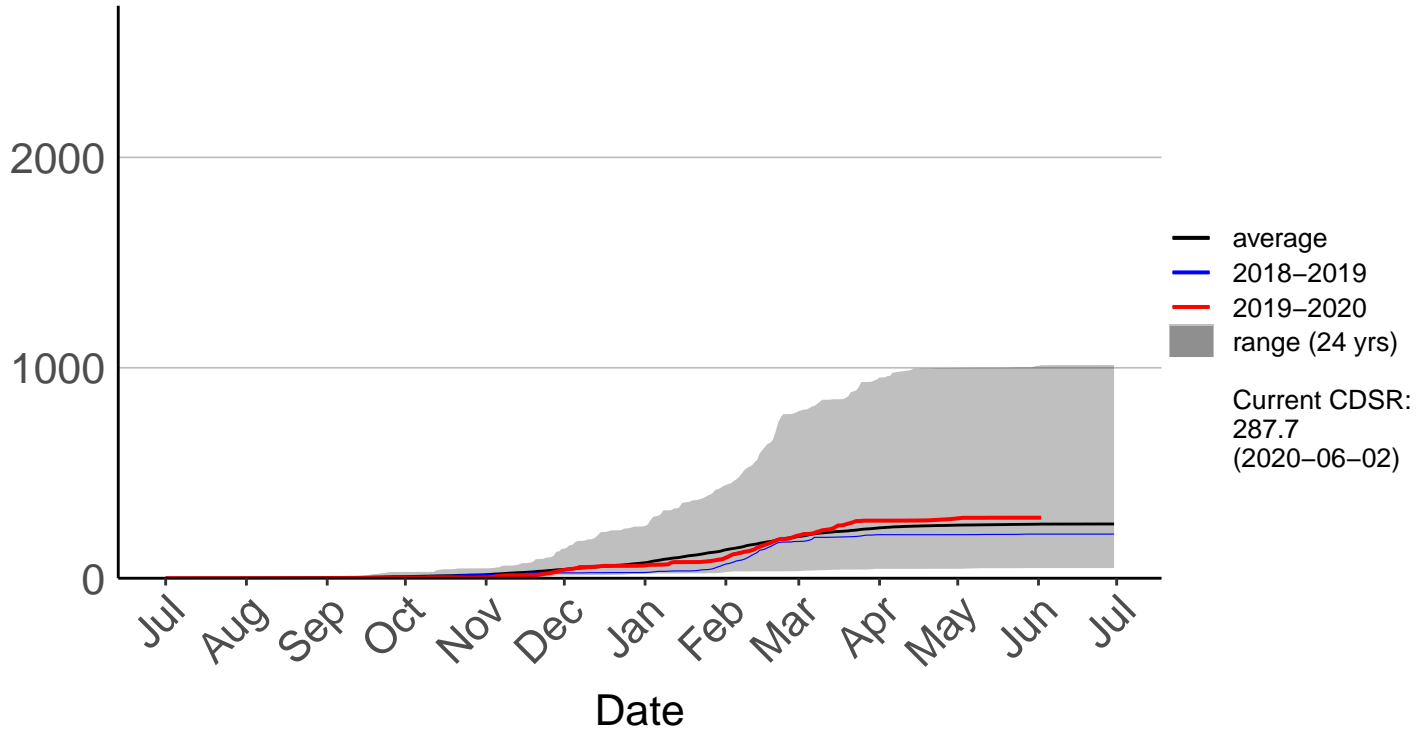

Stony Creek Raws (Jul 1996 to Jun 2020)

Cumulative Fire Severity Rating