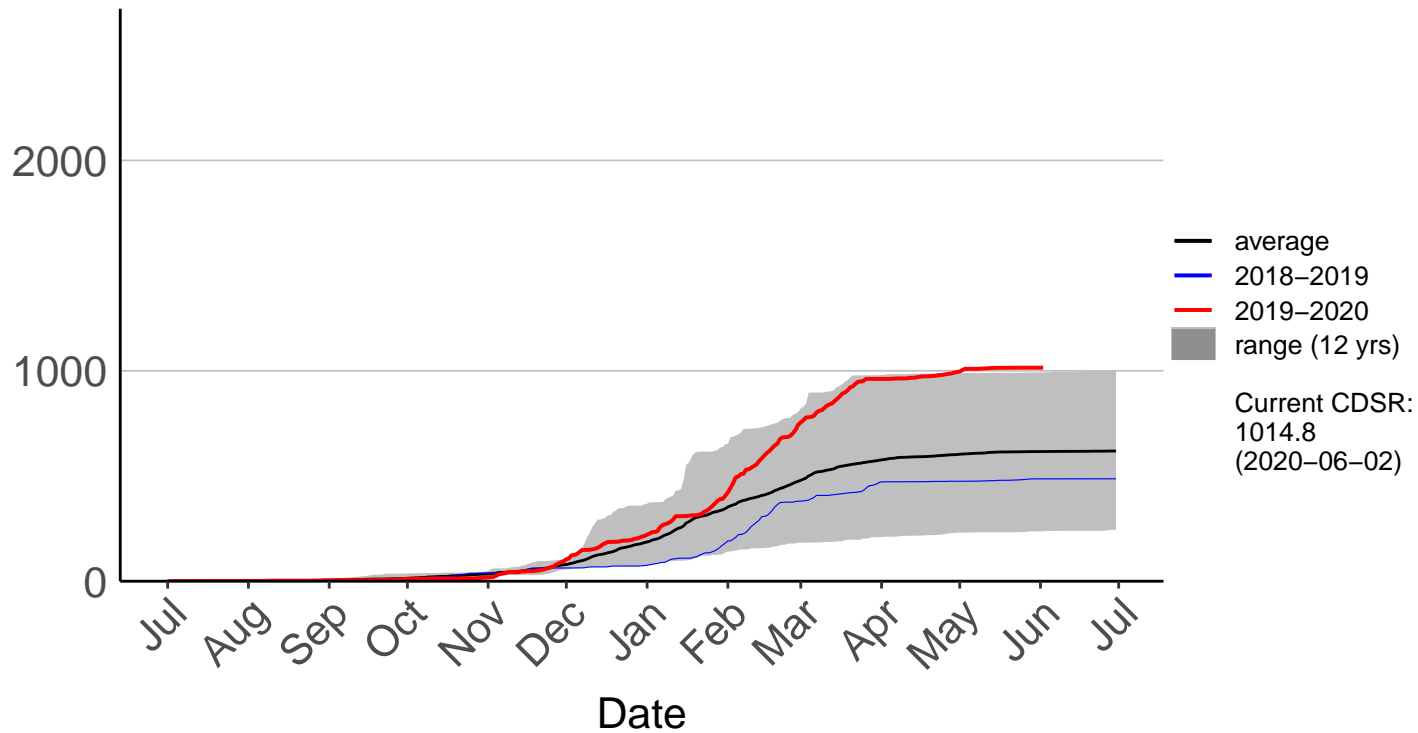

Castlepoint SYNOP (Jul 1996 to Jun 2020)

Cumulative Fire Severity Rating

Crofoot Raws (Aug 2014 to Jun 2020)

Cumulative Fire Severity Rating

Featherston Raws (May 2016 to Jun 2020)

Cumulative Fire Severity Rating

Haurangi Raws (Jul 1996 to Jun 2020)

Cumulative Fire Severity Rating

Holdsworth Station Raws (Jul 1996 to Jun 2020)

Cumulative Fire Severity Rating

Homebush Raws (Jan 2014 to Jun 2020)

Cumulative Fire Severity Rating

Masterton Aero Aws (Feb 2009 to Jun 2020)

Cumulative Fire Severity Rating

Ngaumu Forest 2 Raws (Jan 2016 to Jun 2020)

Cumulative Fire Severity Rating

Ngaumu Forest Raws (Jul 1996 to Oct 2015) – DISCONTINUITY