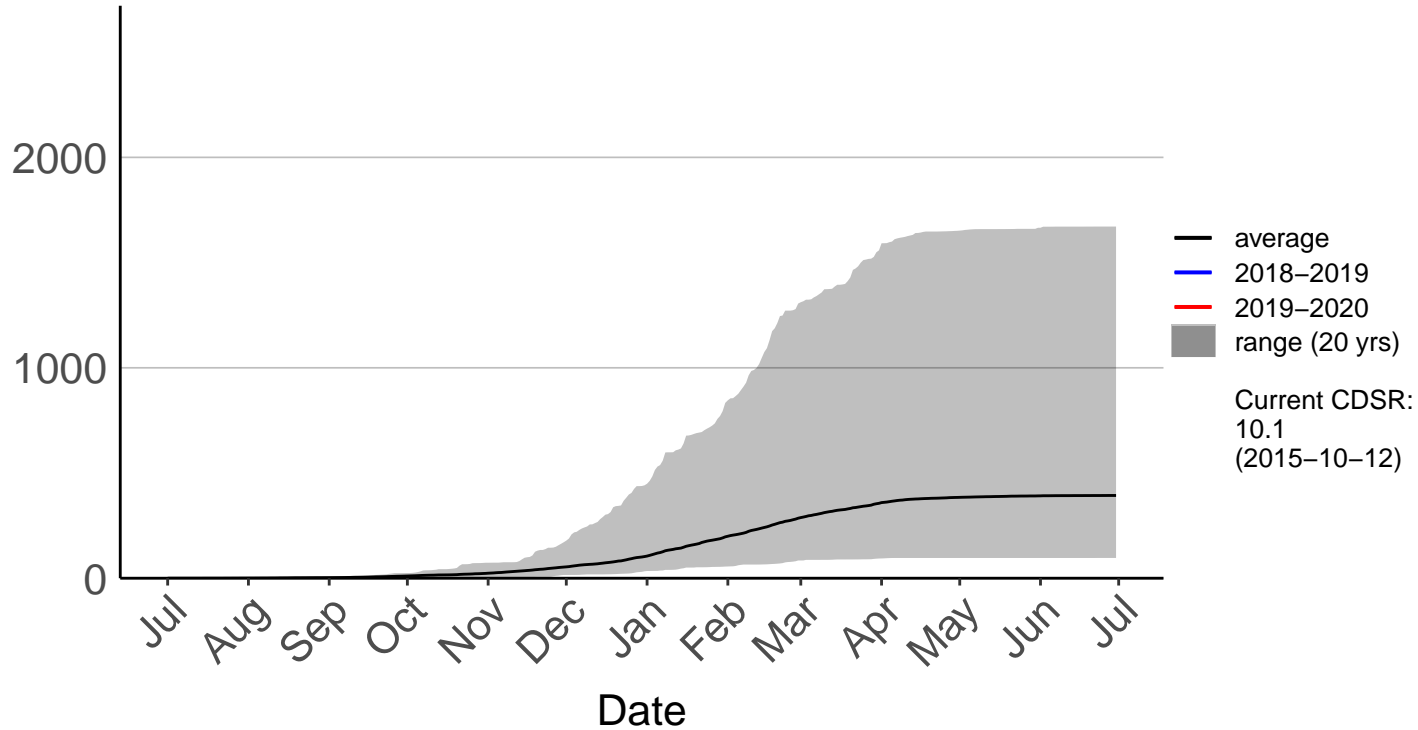

Ngaumu Forest Raws (Jul 1996 to Oct 2015) – DISCONTINUITY

Cumulative Fire Severity Rating