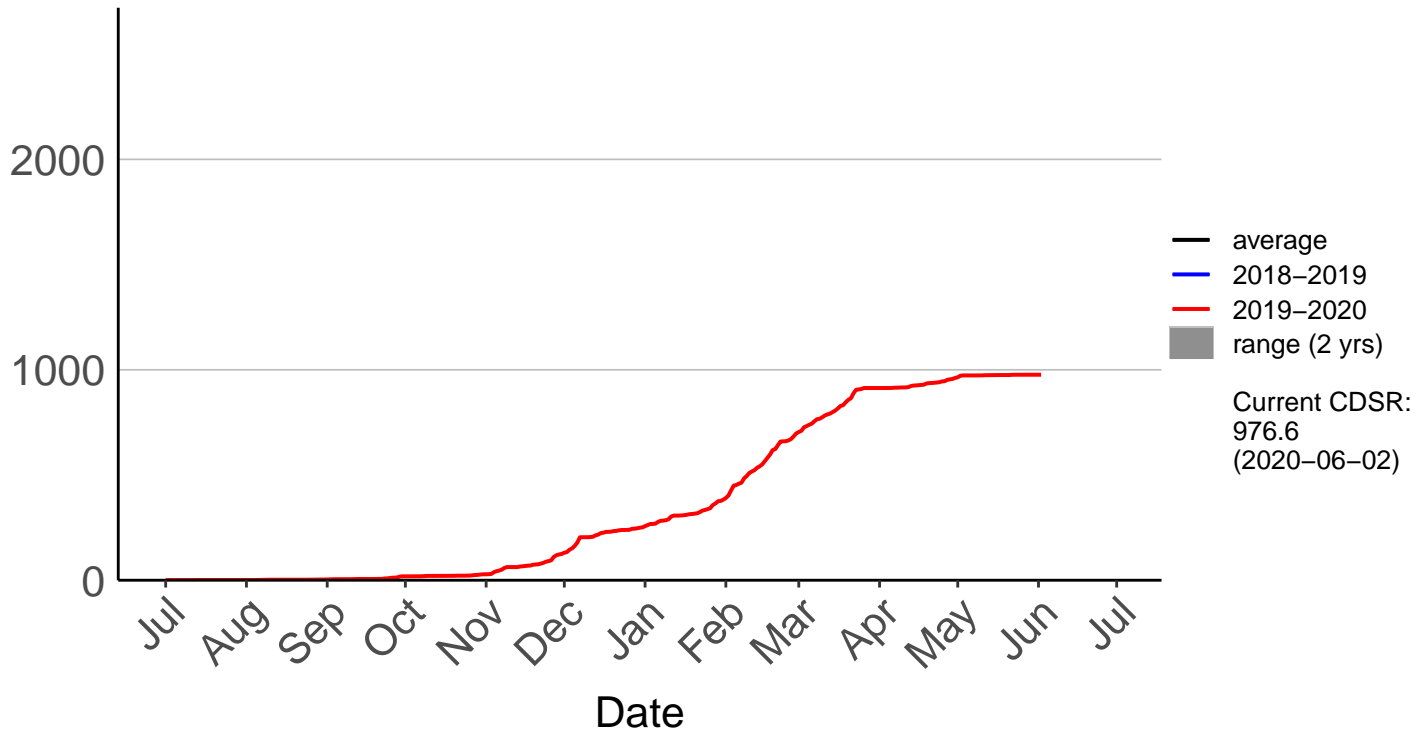

Te Muna Raws (Jun 2019 to Jun 2020)

Cumulative Fire Severity Rating