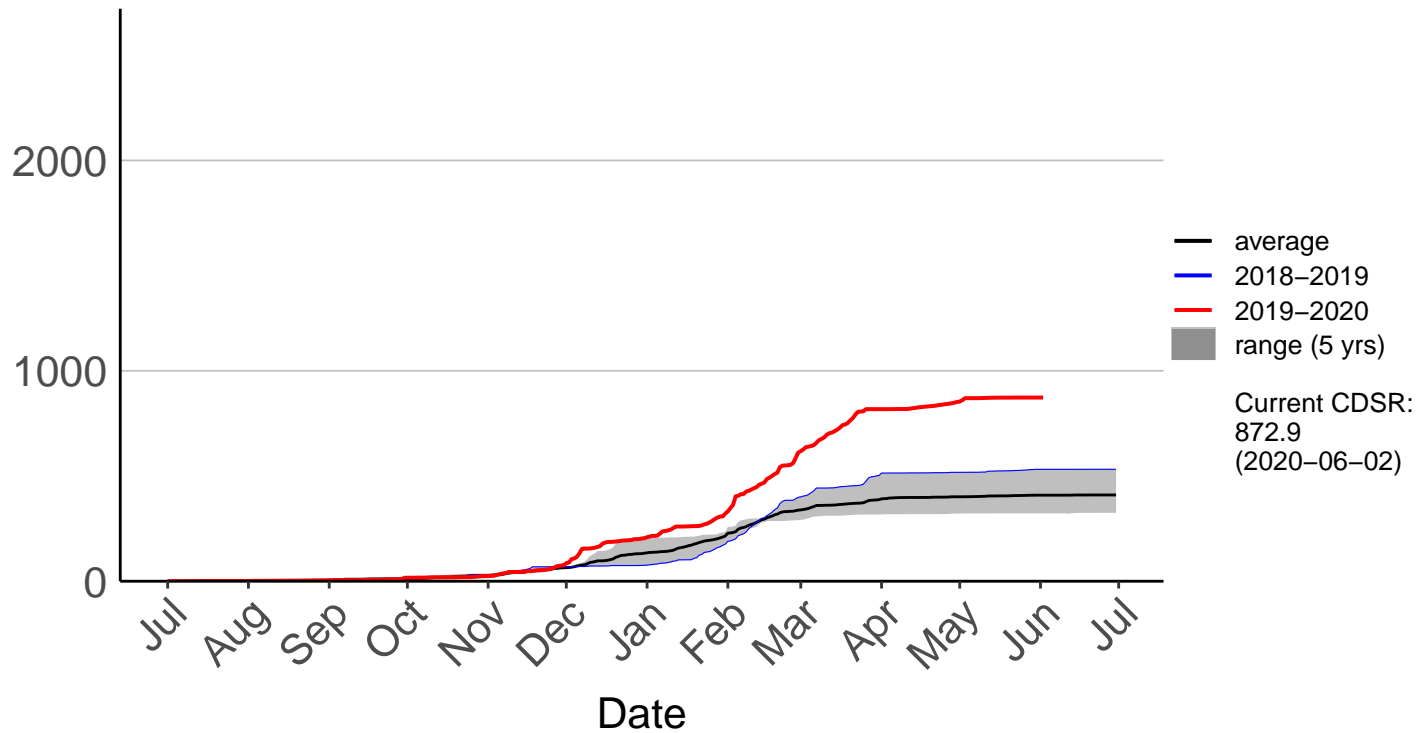

Haurangi Raws (Jul 1996 to Jun 2020)

Cumulative Fire Severity Rating

Holdsworth Station Raws (Jul 1996 to Jun 2020)

Cumulative Fire Severity Rating

Homebush Raws (Jan 2014 to Jun 2020)

Cumulative Fire Severity Rating

Masterton Aero Aws (Feb 2009 to Jun 2020)

Cumulative Fire Severity Rating

Ngaumu Forest 2 Raws (Jan 2016 to Jun 2020)

Cumulative Fire Severity Rating

Ngaumu Forest Raws (Jul 1996 to Oct 2015) – DISCONTINUITY