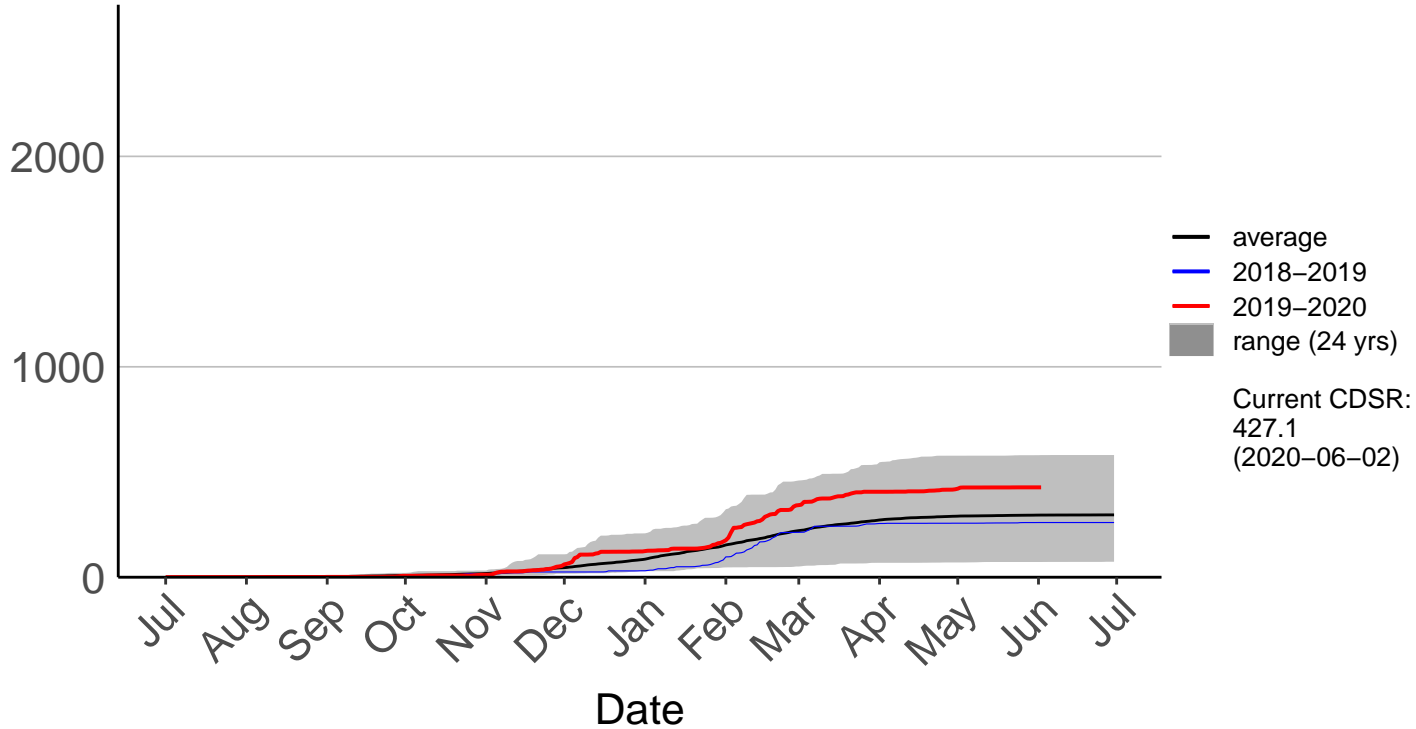

Castlepoint SYNOP (Jul 1996 to Jun 2020)

Cumulative Fire Severity Rating

Crofoot Raws (Aug 2014 to Jun 2020)

Cumulative Fire Severity Rating

Featherston Raws (May 2016 to Jun 2020)

Cumulative Fire Severity Rating

Haurangi Raws (Jul 1996 to Jun 2020)

Cumulative Fire Severity Rating

Holdsworth Station Raws (Jul 1996 to Jun 2020)

Cumulative Fire Severity Rating

Homebush Raws (Jan 2014 to Jun 2020)

Cumulative Fire Severity Rating