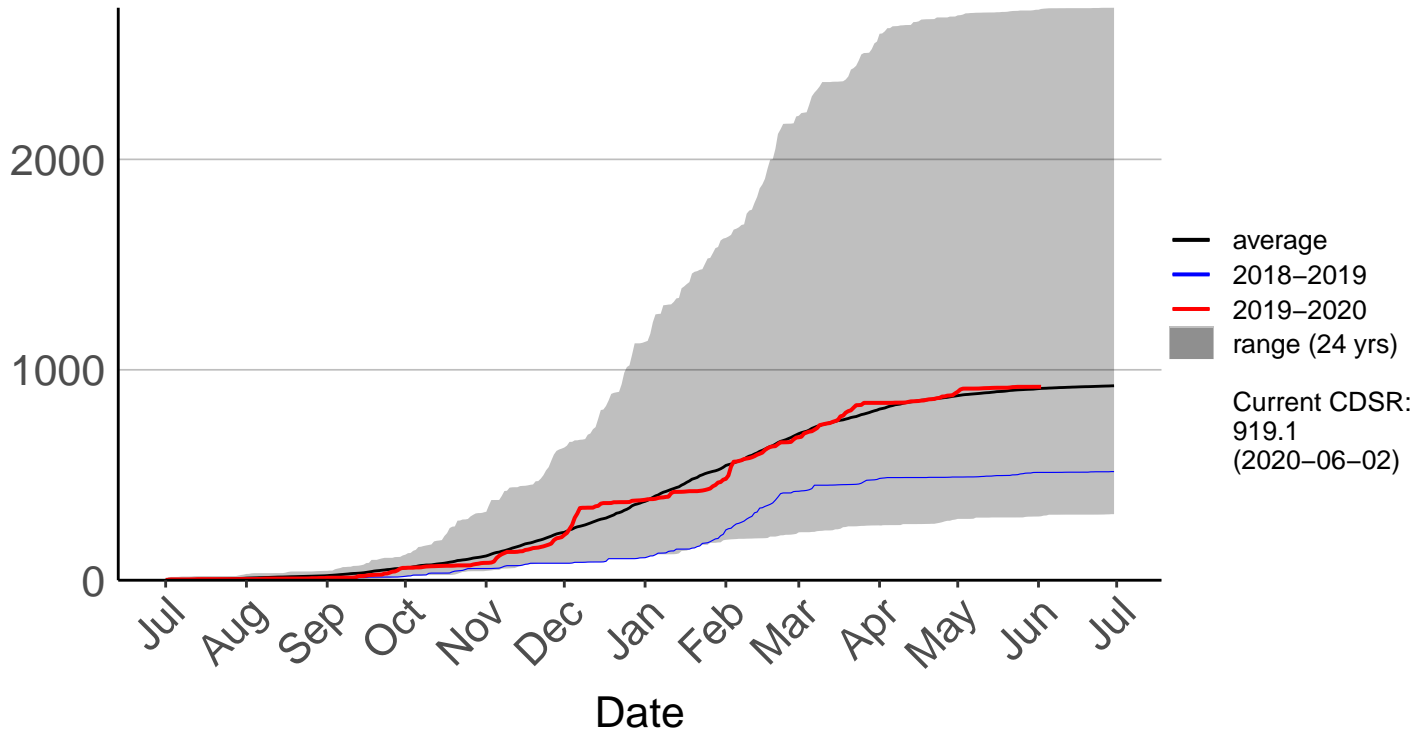

Ngawi Aws (Jul 1996 to Jun 2020)

Cumulative Fire Severity Rating