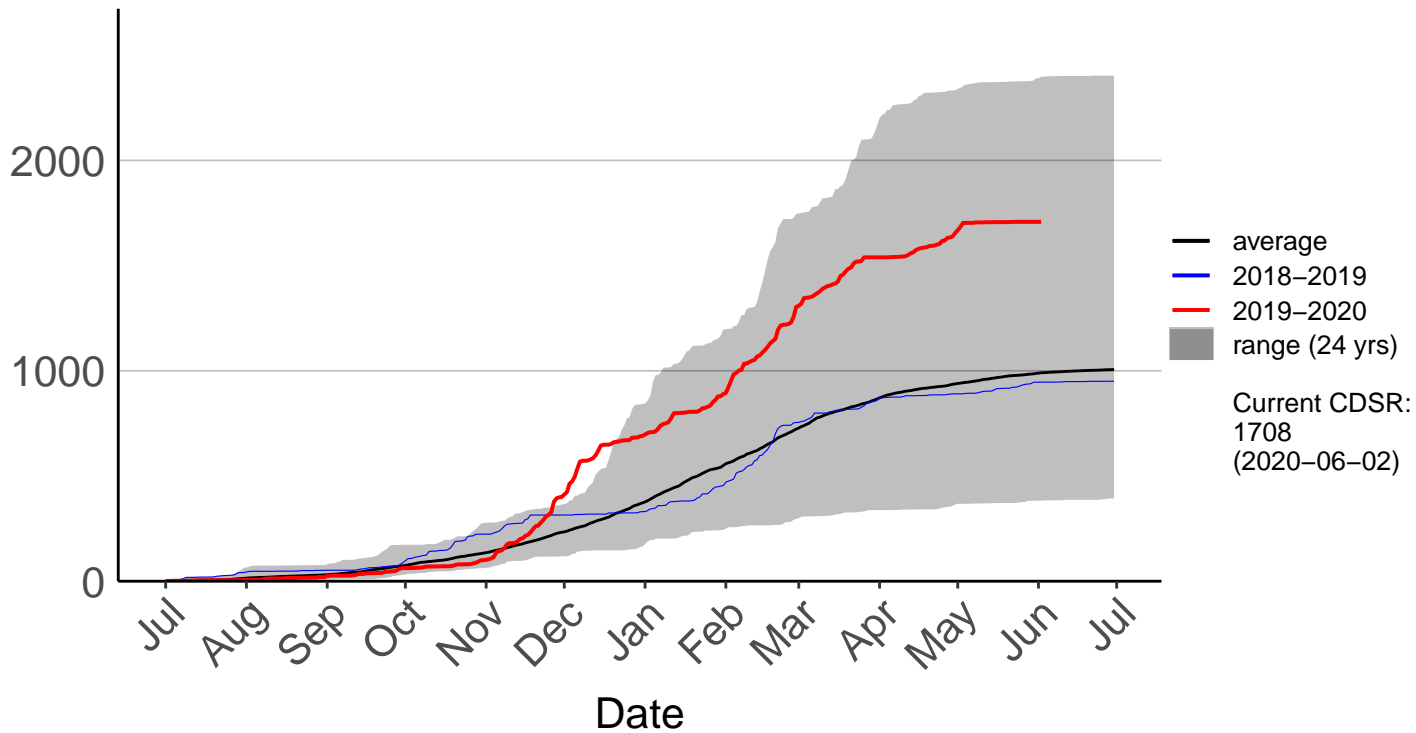

Castlepoint SYNOP (Jul 1996 to Jun 2020)

Cumulative Fire Severity Rating

Crofoot Raws (Aug 2014 to Jun 2020)

Cumulative Fire Severity Rating

Featherston Raws (May 2016 to Jun 2020)

Cumulative Fire Severity Rating

Haurangi Raws (Jul 1996 to Jun 2020)

Cumulative Fire Severity Rating

Holdsworth Station Raws (Jul 1996 to Jun 2020)

Cumulative Fire Severity Rating

Homebush Raws (Jan 2014 to Jun 2020)

Cumulative Fire Severity Rating