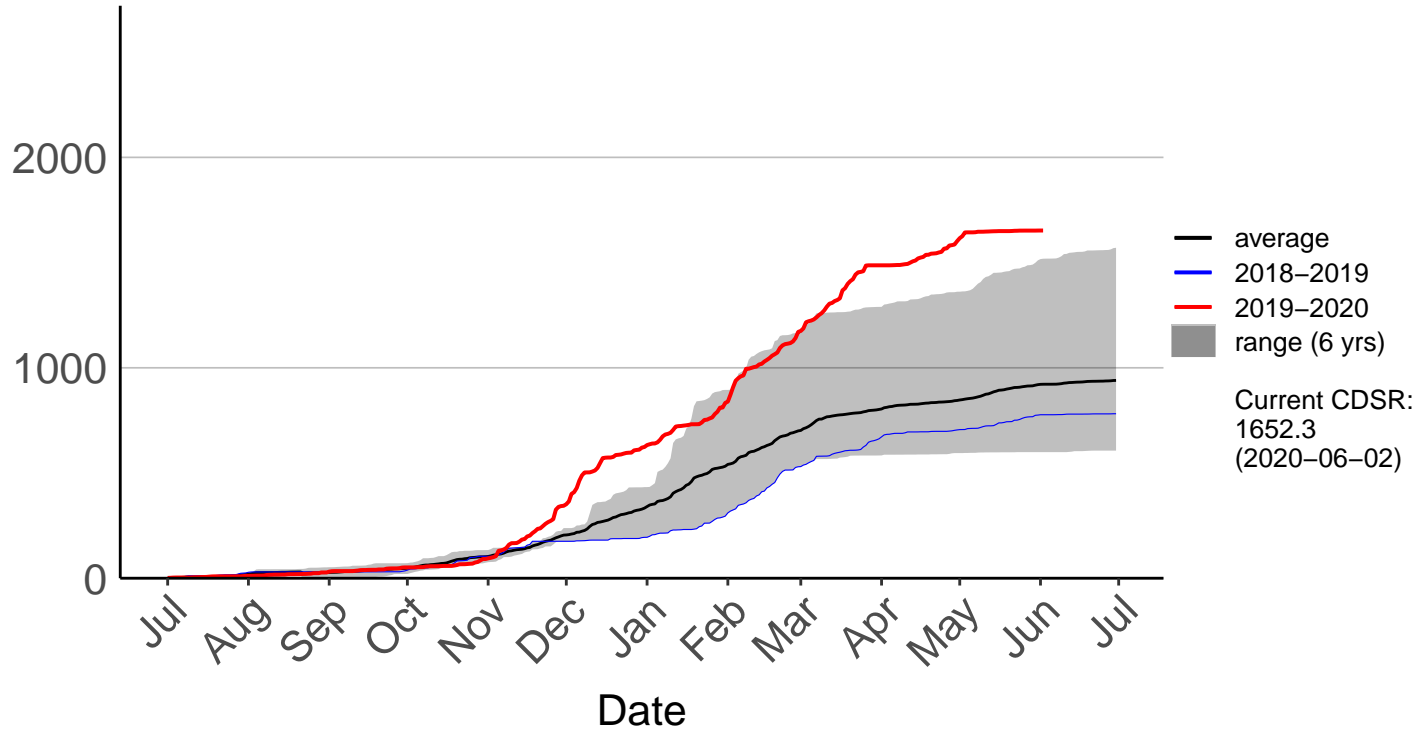

Castlepoint SYNOP (Jul 1996 to Jun 2020)

Cumulative Fire Severity Rating

Crofoot Raws (Aug 2014 to Jun 2020)

Cumulative Fire Severity Rating

Featherston Raws (May 2016 to Jun 2020)

Cumulative Fire Severity Rating

Haurangi Raws (Jul 1996 to Jun 2020)

Cumulative Fire Severity Rating

Holdsworth Station Raws (Jul 1996 to Jun 2020)

Cumulative Fire Severity Rating

Homebush Raws (Jan 2014 to Jun 2020)

Cumulative Fire Severity Rating