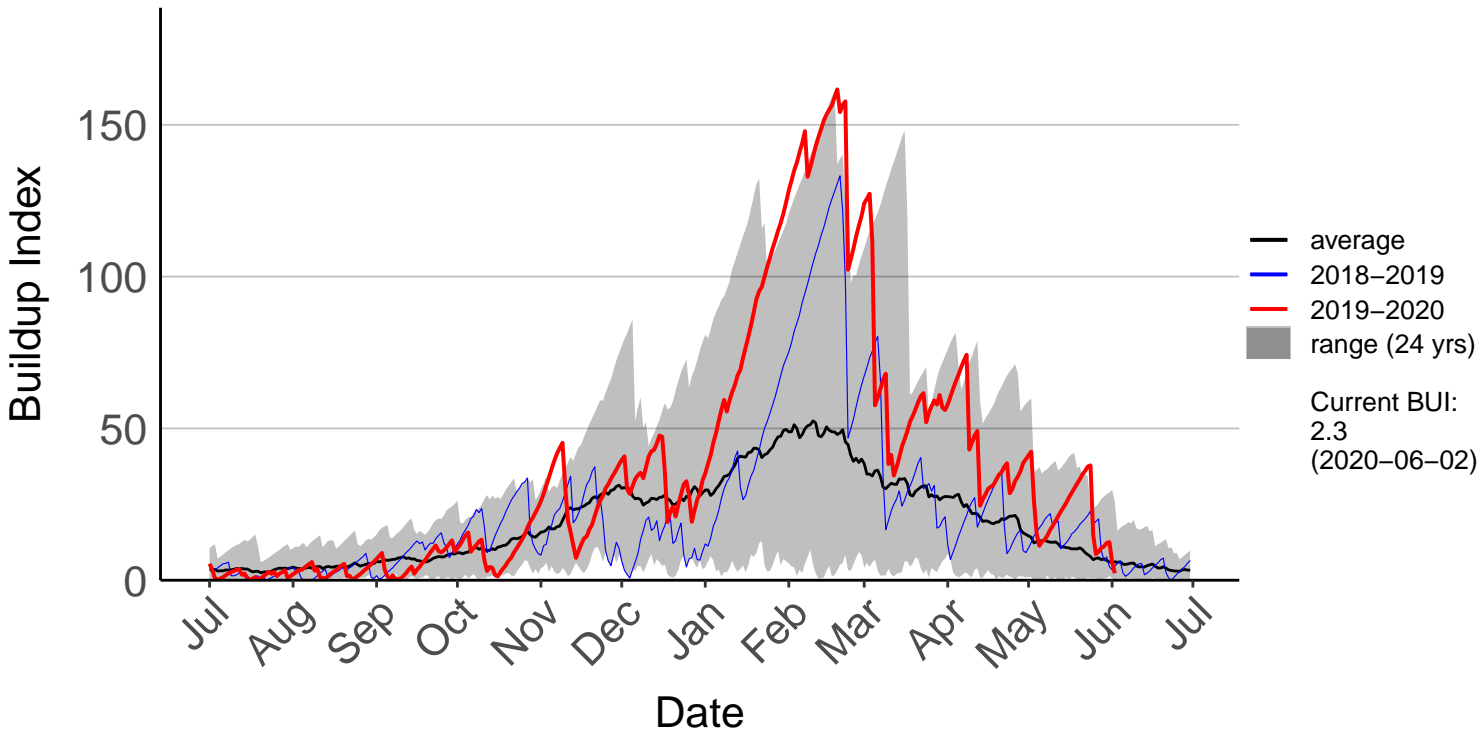

Galatea Raws (Feb 1999 to Jun 2020)

Kawerau Raws (Aug 1996 to Jun 2020)

Minden Raws (May 2017 to Jun 2020)

Opotiki Raws (Dec 2004 to Jun 2020)

Rotoehu Raws (Feb 1999 to Jun 2020)

Rotorua Aero Aws (Jul 1996 to Jun 2020)

Rotorua Raws (Oct 2016 to Jun 2020)

Tauranga Aero SYNOP (Jul 1996 to Jun 2020)

Tauranga Raws (Oct 2016 to Jun 2020)

Te Puke Ews (Jul 1996 to Jun 2020)

TECT All Terrain Park Raws (Dec 2016 to Jun 2020)

Waihau Bay Raws (Nov 2002 to Jun 2020)

Waihi Beach Raws (Dec 2016 to Jun 2020)

Waimana Raws (Dec 2016 to Jun 2020)

Whakatane Aero Aws (Jul 1996 to Jun 2020)

Whakatane Raws (Oct 2016 to Jun 2020)