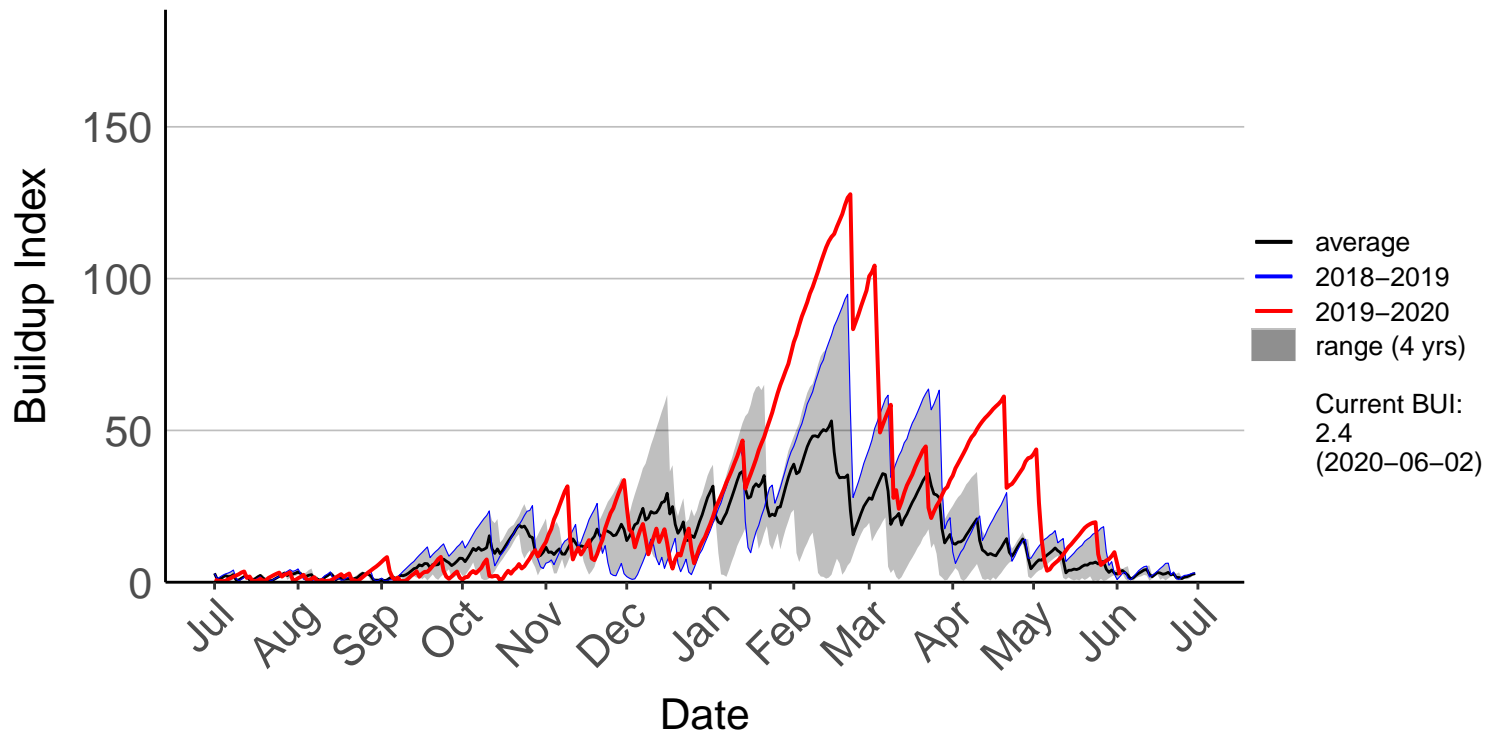

Galatea Raws (Feb 1999 to Jun 2020)

Kawerau Raws (Aug 1996 to Jun 2020)

Minden Raws (May 2017 to Jun 2020)

Opotiki Raws (Dec 2004 to Jun 2020)

Rotoehu Raws (Feb 1999 to Jun 2020)

Rotorua Aero Aws (Jul 1996 to Jun 2020)

Rotorua Raws (Oct 2016 to Jun 2020)

Tauranga Aero SYNOP (Jul 1996 to Jun 2020)

Tauranga Raws (Oct 2016 to Jun 2020)

Te Puke Ews (Jul 1996 to Jun 2020)

TECT All Terrain Park Raws (Dec 2016 to Jun 2020)

Waihau Bay Raws (Nov 2002 to Jun 2020)

Waihi Beach Raws (Dec 2016 to Jun 2020)

Waimana Raws (Dec 2016 to Jun 2020)

Whakatane Aero Aws (Jul 1996 to Jun 2020)

Whakatane Raws (Oct 2016 to Jun 2020)