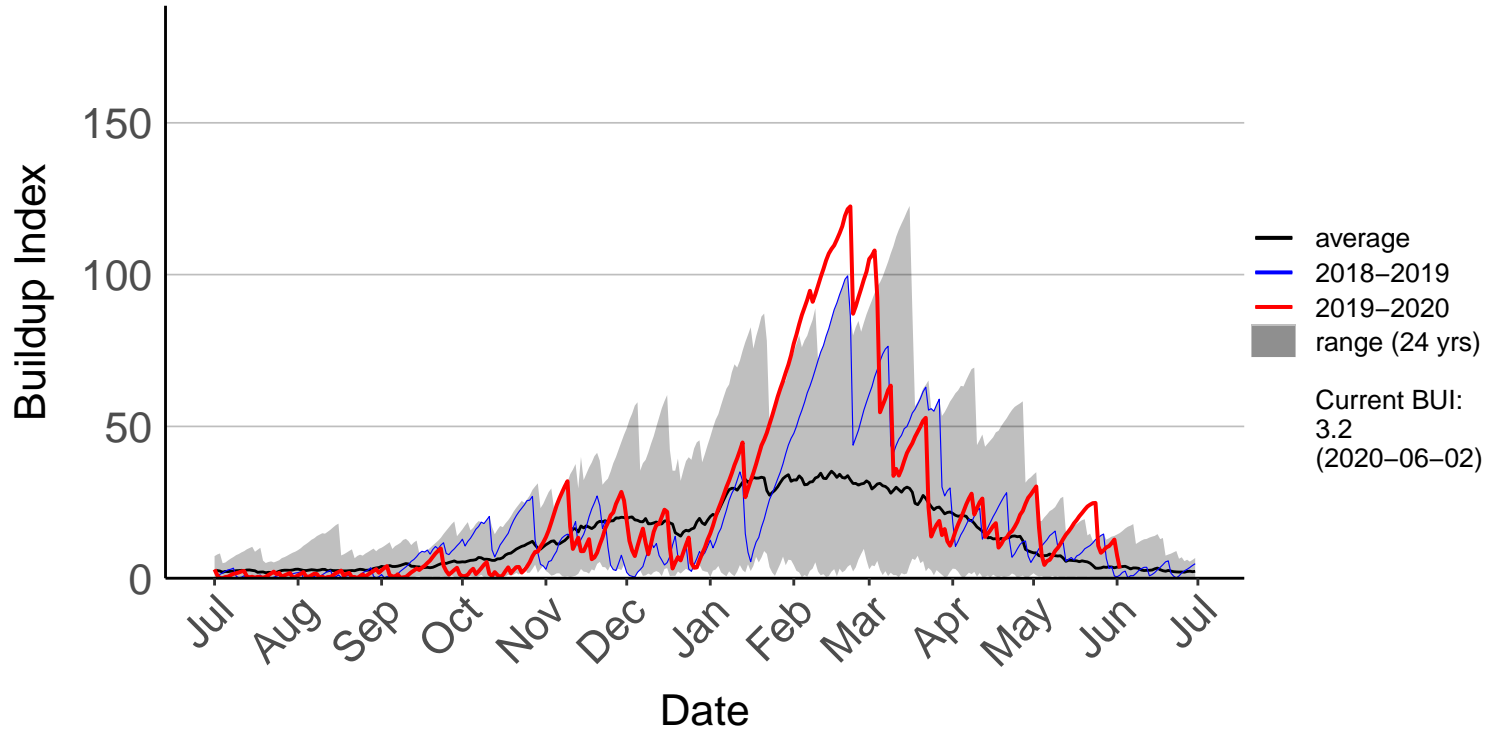

Galatea Raws (Feb 1999 to Jun 2020)

Kawerau Raws (Aug 1996 to Jun 2020)

Minden Raws (May 2017 to Jun 2020)

Opotiki Raws (Dec 2004 to Jun 2020)

Rotoehu Raws (Feb 1999 to Jun 2020)

Rotorua Aero Aws (Jul 1996 to Jun 2020)

Rotorua Raws (Oct 2016 to Jun 2020)

Tauranga Aero SYNOP (Jul 1996 to Jun 2020)

Tauranga Raws (Oct 2016 to Jun 2020)

Te Puke Ews (Jul 1996 to Jun 2020)

TECT All Terrain Park Raws (Dec 2016 to Jun 2020)

Waihau Bay Raws (Nov 2002 to Jun 2020)

Waihi Beach Raws (Dec 2016 to Jun 2020)

Waimana Raws (Dec 2016 to Jun 2020)

Whakatane Aero Aws (Jul 1996 to Jun 2020)

Whakatane Raws (Oct 2016 to Jun 2020)