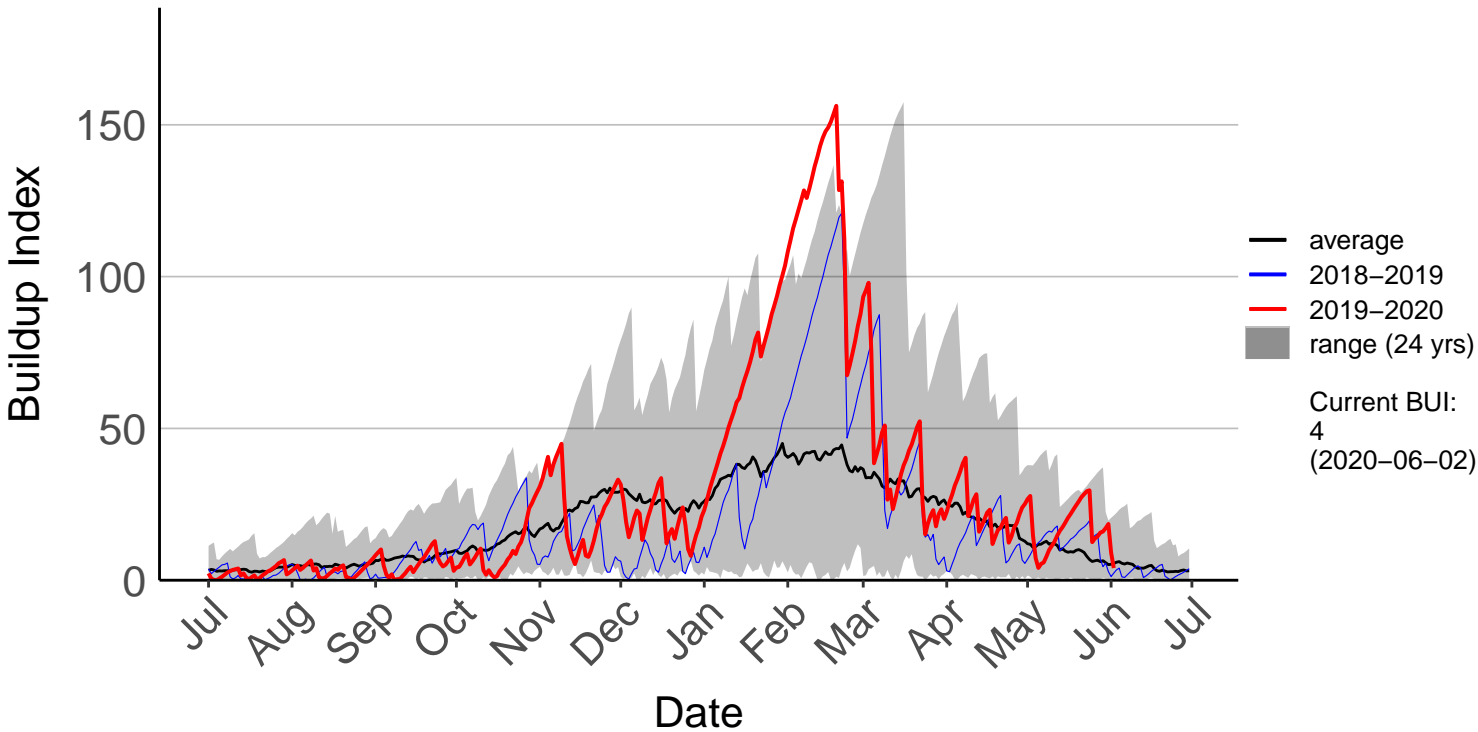

Galatea Raws (Feb 1999 to Jun 2020)

Kawerau Raws (Aug 1996 to Jun 2020)

Minden Raws (May 2017 to Jun 2020)

Opotiki Raws (Dec 2004 to Jun 2020)

Rotoehu Raws (Feb 1999 to Jun 2020)

Rotorua Aero Aws (Jul 1996 to Jun 2020)

Rotorua Raws (Oct 2016 to Jun 2020)

Tauranga Aero SYNOP (Jul 1996 to Jun 2020)

Tauranga Raws (Oct 2016 to Jun 2020)

Te Puke Ews (Jul 1996 to Jun 2020)

TECT All Terrain Park Raws (Dec 2016 to Jun 2020)

Waihau Bay Raws (Nov 2002 to Jun 2020)

Waihi Beach Raws (Dec 2016 to Jun 2020)

Waimana Raws (Dec 2016 to Jun 2020)

Whakatane Aero Aws (Jul 1996 to Jun 2020)

Whakatane Raws (Oct 2016 to Jun 2020)