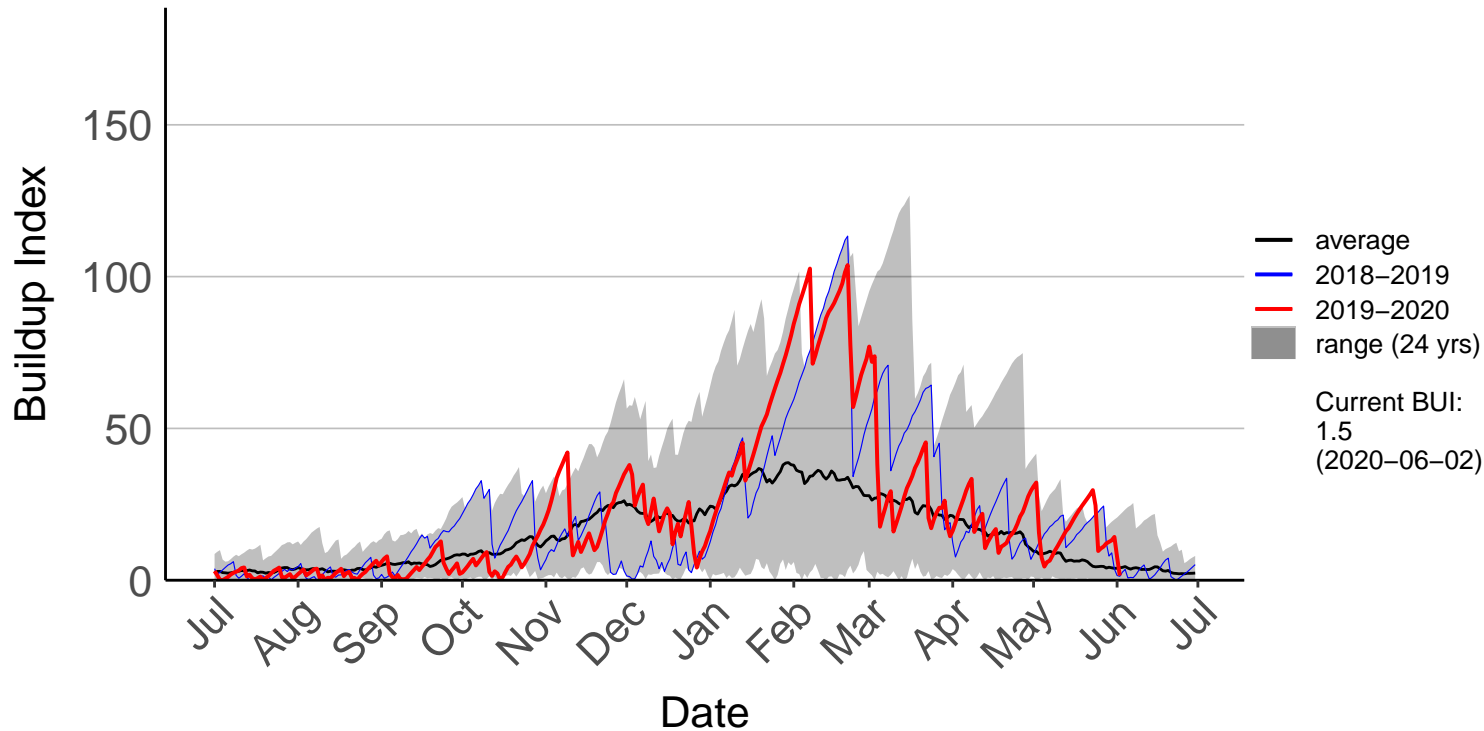

Rotorua Raws (Oct 2016 to Jun 2020)

Tauranga Aero SYNOP (Jul 1996 to Jun 2020)

Tauranga Raws (Oct 2016 to Jun 2020)

Te Puke Ews (Jul 1996 to Jun 2020)

TECT All Terrain Park Raws (Dec 2016 to Jun 2020)

Waihau Bay Raws (Nov 2002 to Jun 2020)

Waihi Beach Raws (Dec 2016 to Jun 2020)

Waimana Raws (Dec 2016 to Jun 2020)

Whakatane Aero Aws (Jul 1996 to Jun 2020)

Whakatane Raws (Oct 2016 to Jun 2020)