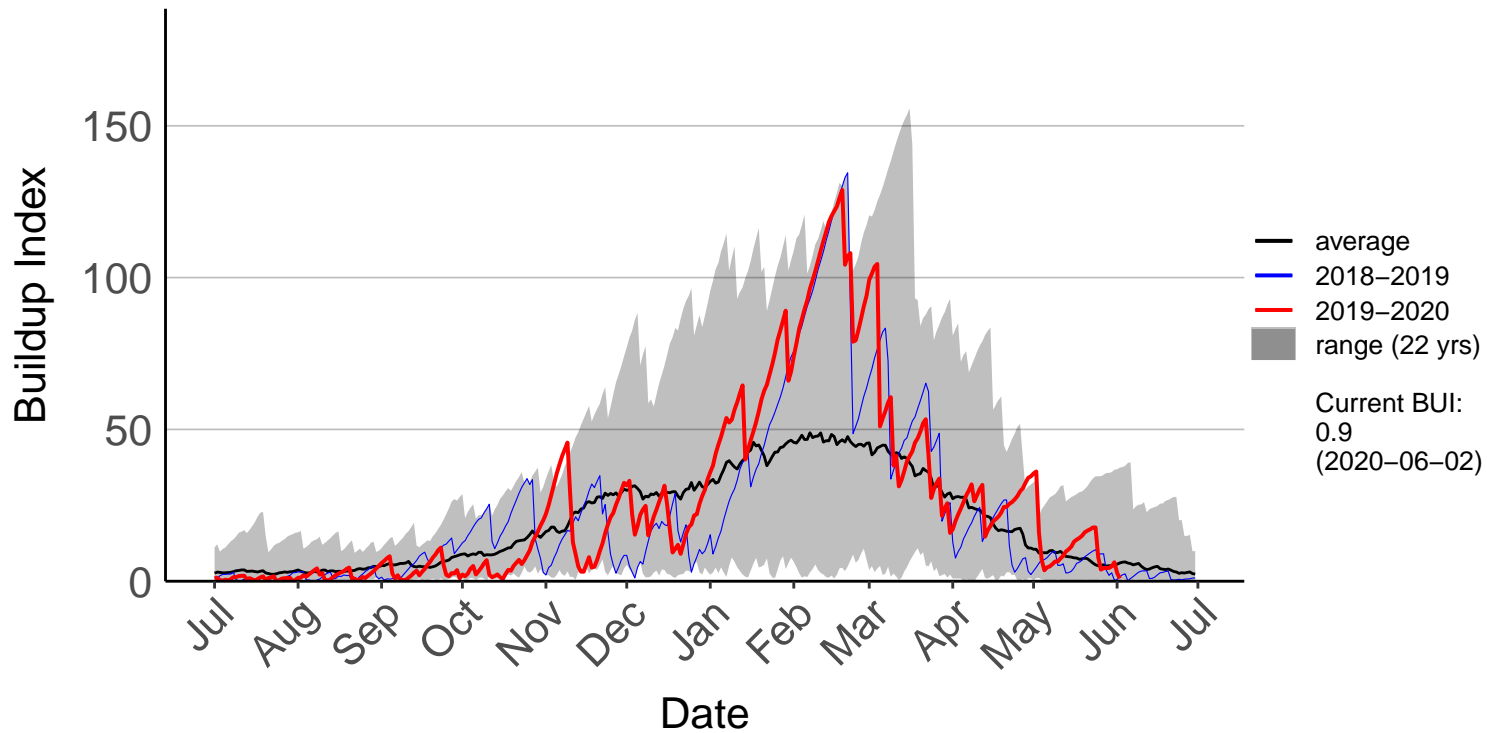

Galatea Raws (Feb 1999 to Jun 2020)

Kawerau Raws (Aug 1996 to Jun 2020)

Minden Raws (May 2017 to Jun 2020)

Opotiki Raws (Dec 2004 to Jun 2020)

Rotoehu Raws (Feb 1999 to Jun 2020)

Rotorua Aero Aws (Jul 1996 to Jun 2020)

Rotorua Raws (Oct 2016 to Jun 2020)

Tauranga Aero SYNOP (Jul 1996 to Jun 2020)

Tauranga Raws (Oct 2016 to Jun 2020)

Te Puke Ews (Jul 1996 to Jun 2020)

TECT All Terrain Park Raws (Dec 2016 to Jun 2020)

Waihau Bay Raws (Nov 2002 to Jun 2020)

Waihi Beach Raws (Dec 2016 to Jun 2020)

Waimana Raws (Dec 2016 to Jun 2020)

Whakatane Aero Aws (Jul 1996 to Jun 2020)

Whakatane Raws (Oct 2016 to Jun 2020)