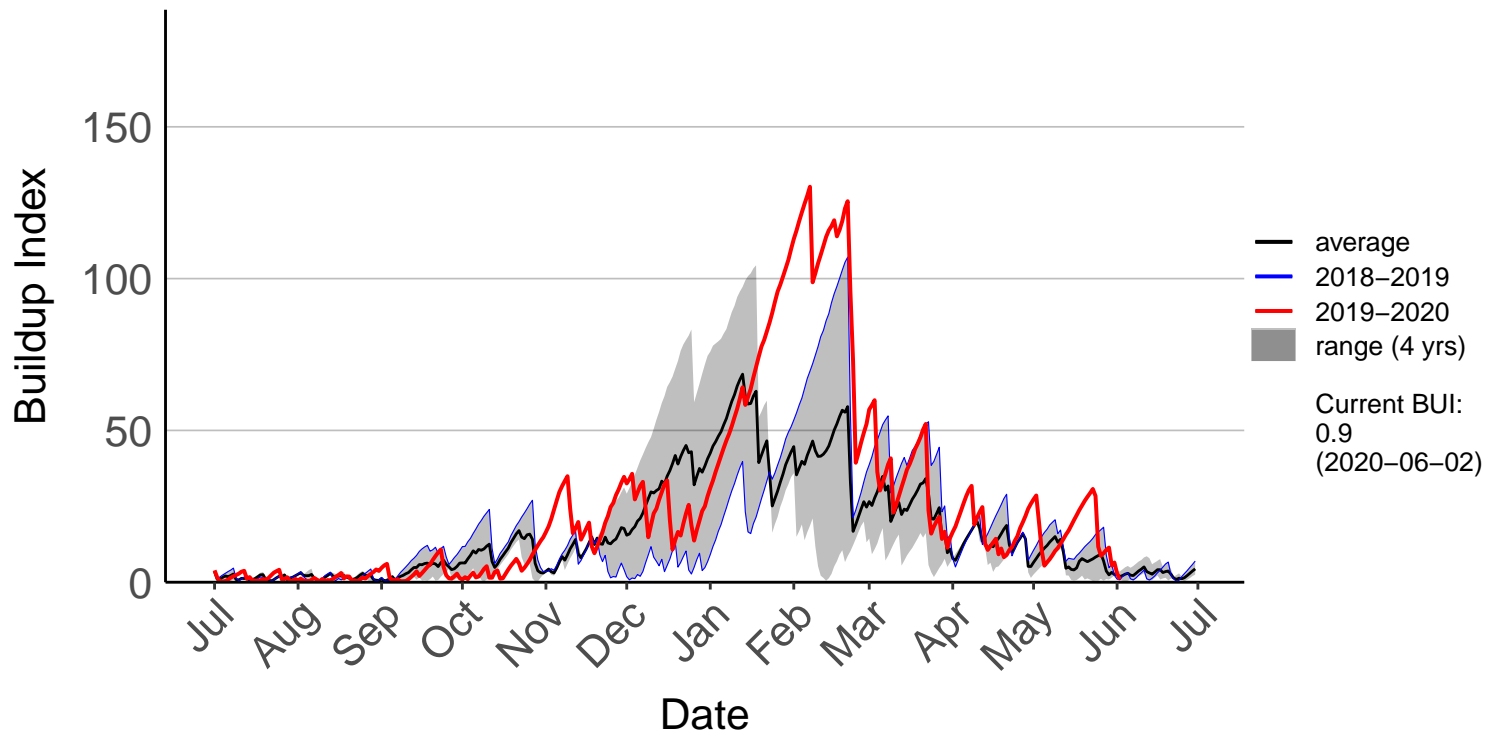

Galatea Raws (Feb 1999 to Jun 2020)

Kawerau Raws (Aug 1996 to Jun 2020)

Minden Raws (May 2017 to Jun 2020)

Opotiki Raws (Dec 2004 to Jun 2020)

Rotoehu Raws (Feb 1999 to Jun 2020)

Rotorua Aero Aws (Jul 1996 to Jun 2020)

Rotorua Raws (Oct 2016 to Jun 2020)

Tauranga Aero SYNOP (Jul 1996 to Jun 2020)

Tauranga Raws (Oct 2016 to Jun 2020)

Te Puke Ews (Jul 1996 to Jun 2020)

TECT All Terrain Park Raws (Dec 2016 to Jun 2020)

Waihau Bay Raws (Nov 2002 to Jun 2020)

Waihi Beach Raws (Dec 2016 to Jun 2020)

Waimana Raws (Dec 2016 to Jun 2020)

Whakatane Aero Aws (Jul 1996 to Jun 2020)

Whakatane Raws (Oct 2016 to Jun 2020)