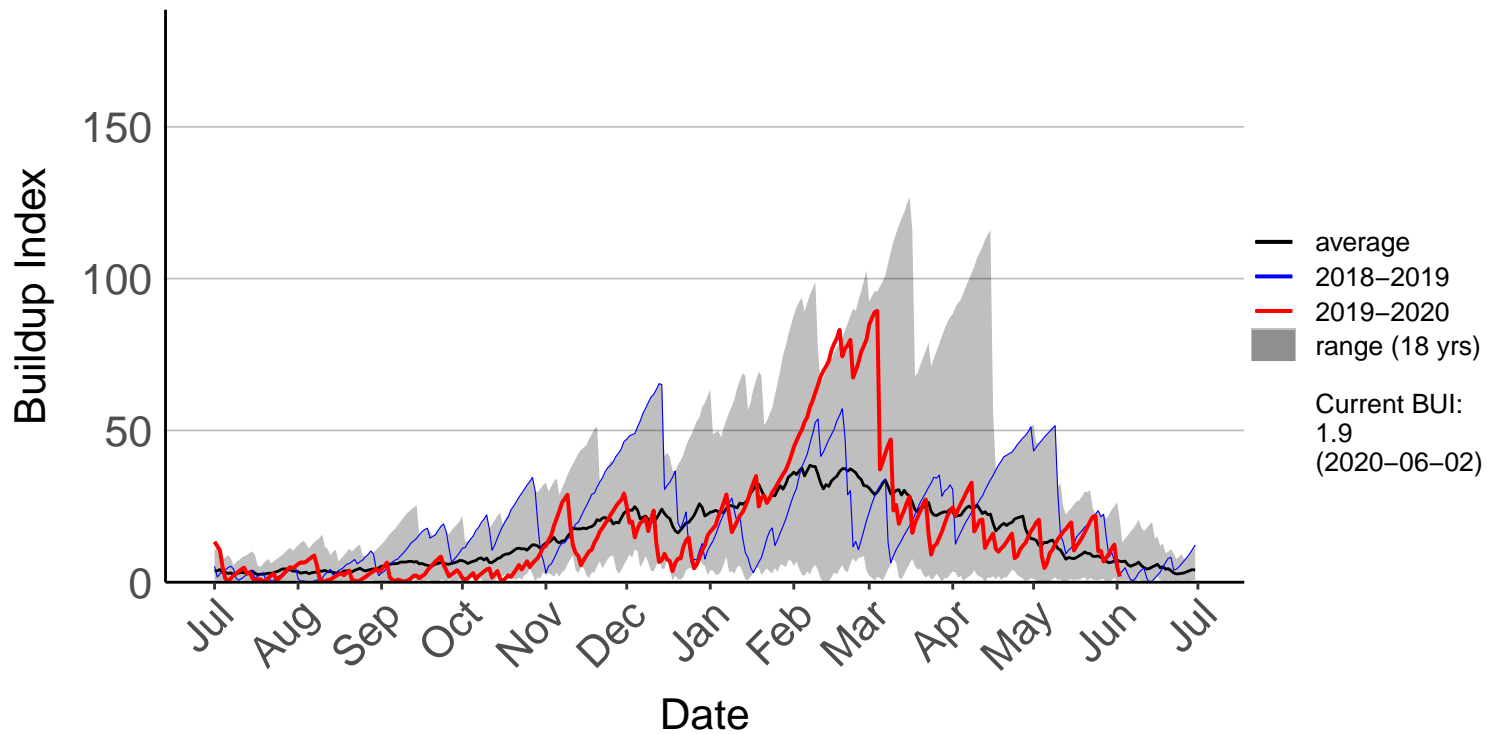

Rotorua Raws (Oct 2016 to Jun 2020)

Tauranga Aero SYNOP (Jul 1996 to Jun 2020)

Tauranga Raws (Oct 2016 to Jun 2020)

Te Puke Ews (Jul 1996 to Jun 2020)

TECT All Terrain Park Raws (Dec 2016 to Jun 2020)

Waihau Bay Raws (Nov 2002 to Jun 2020)

Waihi Beach Raws (Dec 2016 to Jun 2020)

Waimana Raws (Dec 2016 to Jun 2020)

Whakatane Aero Aws (Jul 1996 to Jun 2020)

Whakatane Raws (Oct 2016 to Jun 2020)