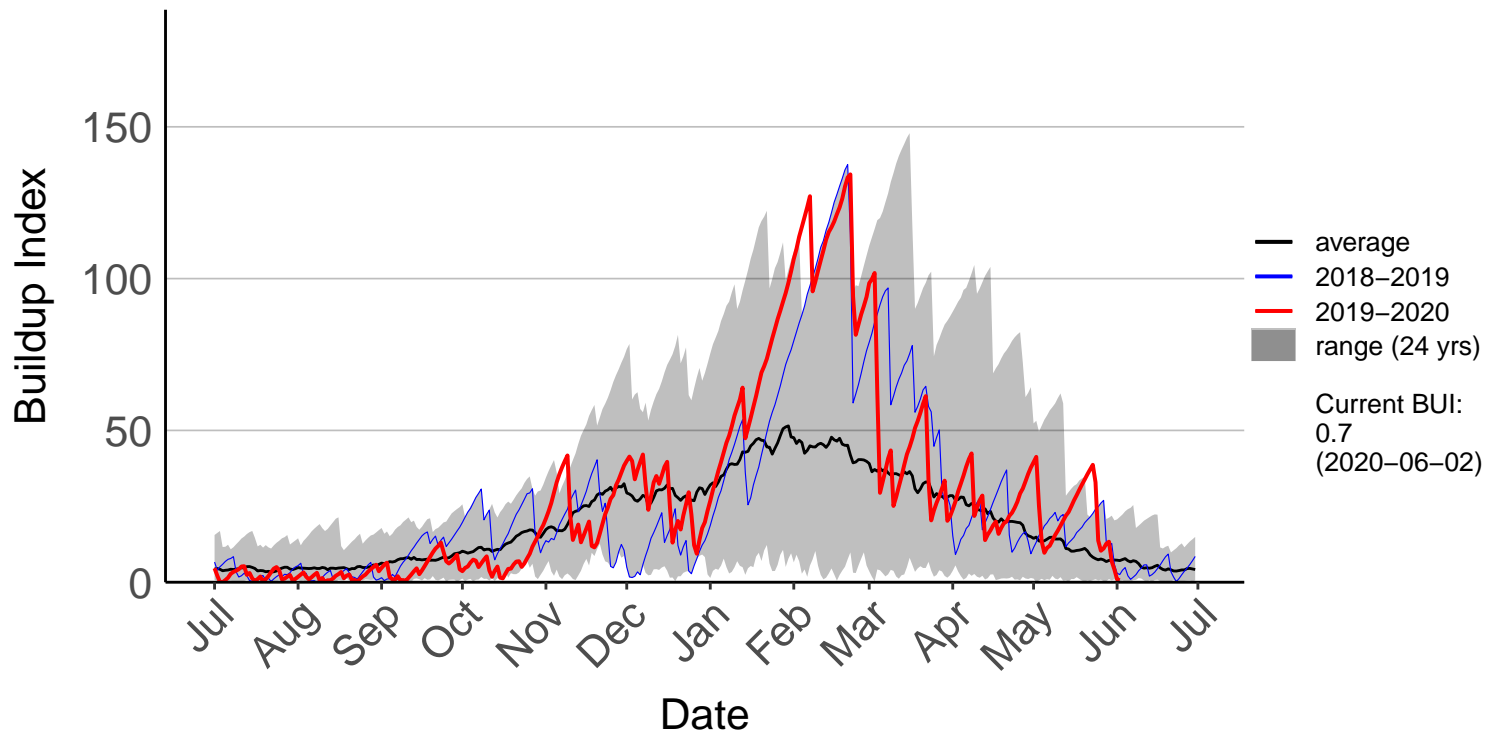

Galatea Raws (Feb 1999 to Jun 2020)

Kawerau Raws (Aug 1996 to Jun 2020)

Minden Raws (May 2017 to Jun 2020)

Opotiki Raws (Dec 2004 to Jun 2020)

Rotoehu Raws (Feb 1999 to Jun 2020)

Rotorua Aero Aws (Jul 1996 to Jun 2020)

Rotorua Raws (Oct 2016 to Jun 2020)

Tauranga Aero SYNOP (Jul 1996 to Jun 2020)

Tauranga Raws (Oct 2016 to Jun 2020)

Te Puke Ews (Jul 1996 to Jun 2020)

TECT All Terrain Park Raws (Dec 2016 to Jun 2020)

Waihau Bay Raws (Nov 2002 to Jun 2020)

Waihi Beach Raws (Dec 2016 to Jun 2020)

Waimana Raws (Dec 2016 to Jun 2020)

Whakatane Aero Aws (Jul 1996 to Jun 2020)

Whakatane Raws (Oct 2016 to Jun 2020)