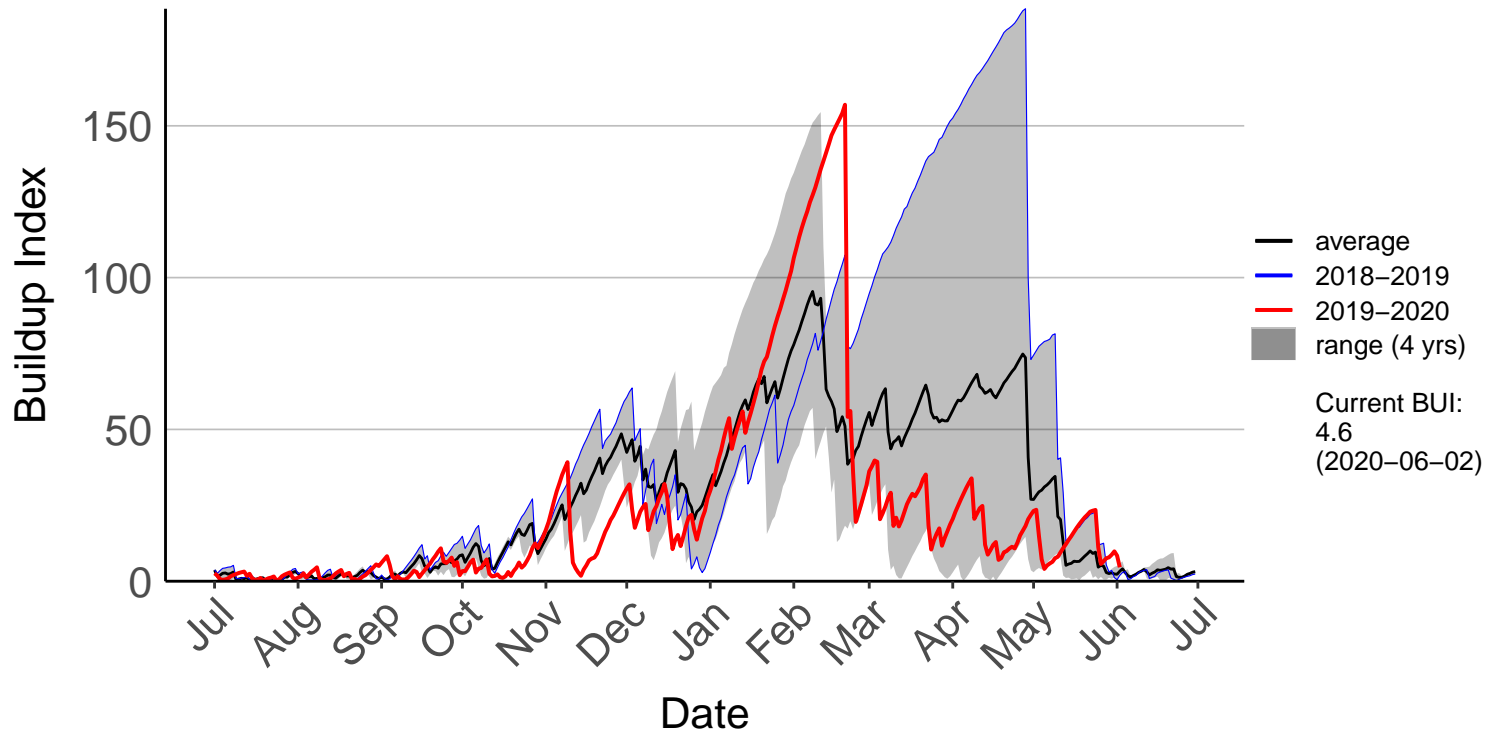

Galatea Raws (Feb 1999 to Jun 2020)

Kawerau Raws (Aug 1996 to Jun 2020)

Minden Raws (May 2017 to Jun 2020)

Opotiki Raws (Dec 2004 to Jun 2020)

Rotoehu Raws (Feb 1999 to Jun 2020)

Rotorua Aero Aws (Jul 1996 to Jun 2020)

Rotorua Raws (Oct 2016 to Jun 2020)

Tauranga Aero SYNOP (Jul 1996 to Jun 2020)

Tauranga Raws (Oct 2016 to Jun 2020)

Te Puke Ews (Jul 1996 to Jun 2020)

TECT All Terrain Park Raws (Dec 2016 to Jun 2020)

Waihau Bay Raws (Nov 2002 to Jun 2020)

Waihi Beach Raws (Dec 2016 to Jun 2020)

Waimana Raws (Dec 2016 to Jun 2020)

Whakatane Aero Aws (Jul 1996 to Jun 2020)

Whakatane Raws (Oct 2016 to Jun 2020)