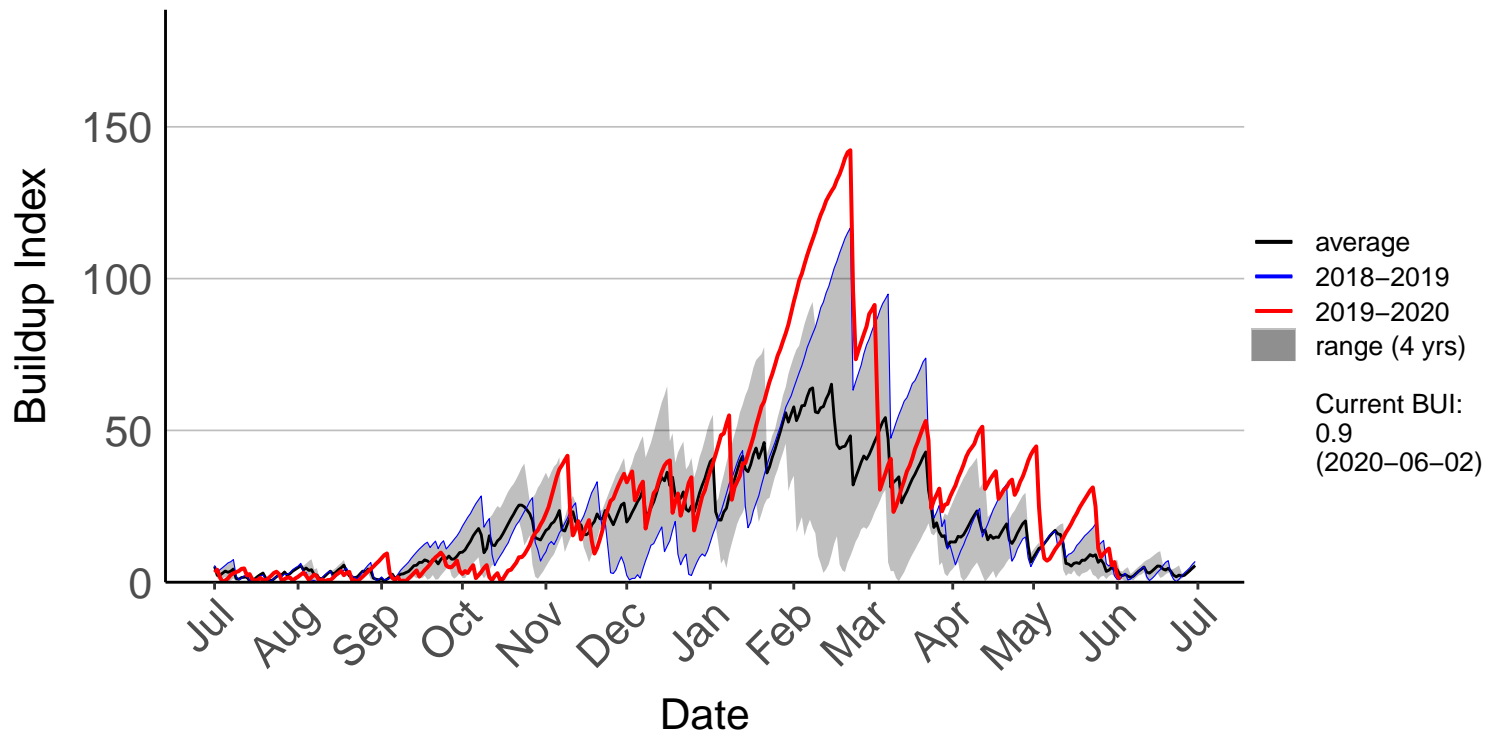

Galatea Raws (Feb 1999 to Jun 2020)

Kawerau Raws (Aug 1996 to Jun 2020)

Minden Raws (May 2017 to Jun 2020)

Opotiki Raws (Dec 2004 to Jun 2020)

Rotoehu Raws (Feb 1999 to Jun 2020)

Rotorua Aero Aws (Jul 1996 to Jun 2020)

Rotorua Raws (Oct 2016 to Jun 2020)

Tauranga Aero SYNOP (Jul 1996 to Jun 2020)

Tauranga Raws (Oct 2016 to Jun 2020)

Te Puke Ews (Jul 1996 to Jun 2020)

TECT All Terrain Park Raws (Dec 2016 to Jun 2020)

Waihau Bay Raws (Nov 2002 to Jun 2020)

Waihi Beach Raws (Dec 2016 to Jun 2020)

Waimana Raws (Dec 2016 to Jun 2020)

Whakatane Aero Aws (Jul 1996 to Jun 2020)

Whakatane Raws (Oct 2016 to Jun 2020)