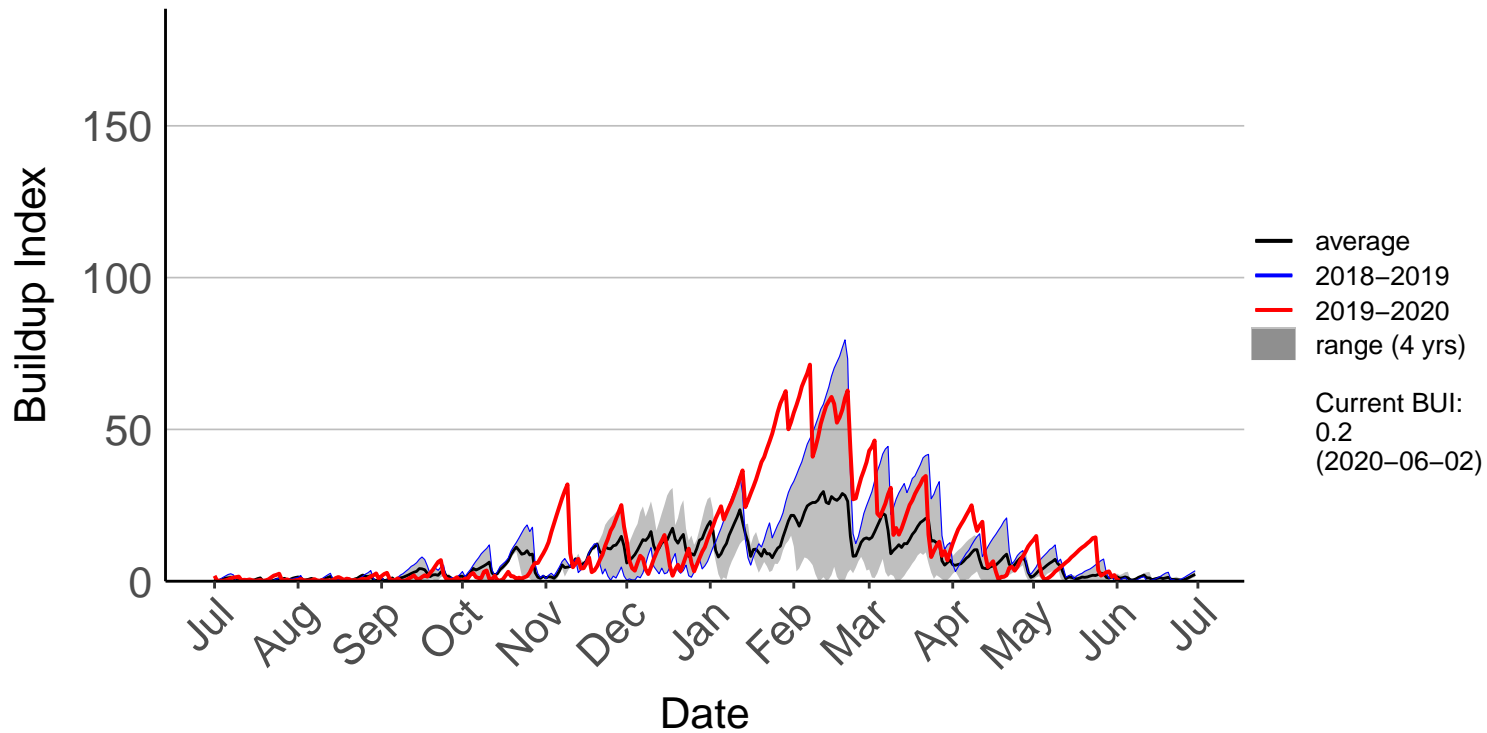

Rotorua Raws (Oct 2016 to Jun 2020)

Tauranga Aero SYNOP (Jul 1996 to Jun 2020)

Tauranga Raws (Oct 2016 to Jun 2020)

Te Puke Ews (Jul 1996 to Jun 2020)

TECT All Terrain Park Raws (Dec 2016 to Jun 2020)

Waihau Bay Raws (Nov 2002 to Jun 2020)

Waihi Beach Raws (Dec 2016 to Jun 2020)

Waimana Raws (Dec 2016 to Jun 2020)

Whakatane Aero Aws (Jul 1996 to Jun 2020)

Whakatane Raws (Oct 2016 to Jun 2020)