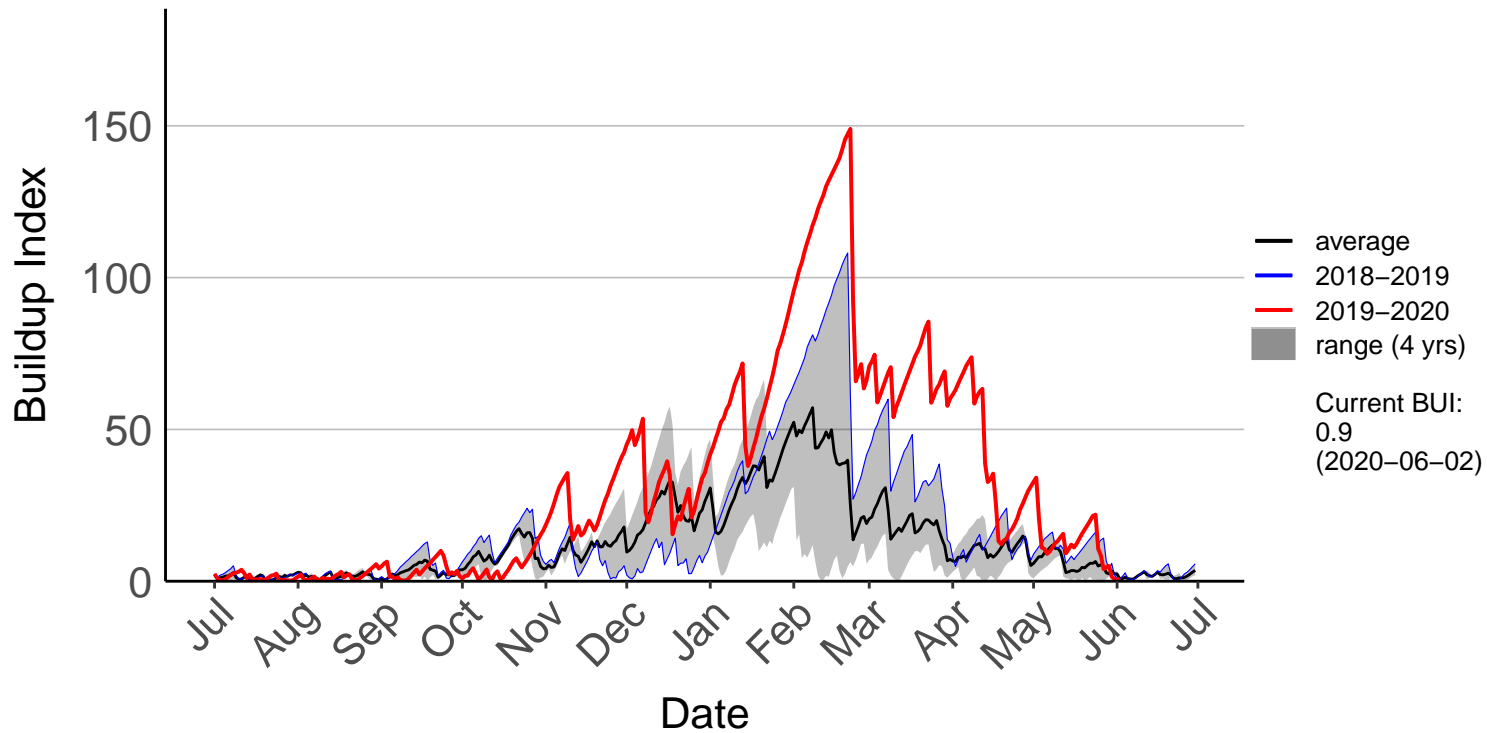

Rotorua Raws (Oct 2016 to Jun 2020)

Tauranga Aero SYNOP (Jul 1996 to Jun 2020)

Tauranga Raws (Oct 2016 to Jun 2020)

Te Puke Ews (Jul 1996 to Jun 2020)

TECT All Terrain Park Raws (Dec 2016 to Jun 2020)

Waihau Bay Raws (Nov 2002 to Jun 2020)

Waihi Beach Raws (Dec 2016 to Jun 2020)

Waimana Raws (Dec 2016 to Jun 2020)

Whakatane Aero Aws (Jul 1996 to Jun 2020)

Whakatane Raws (Oct 2016 to Jun 2020)