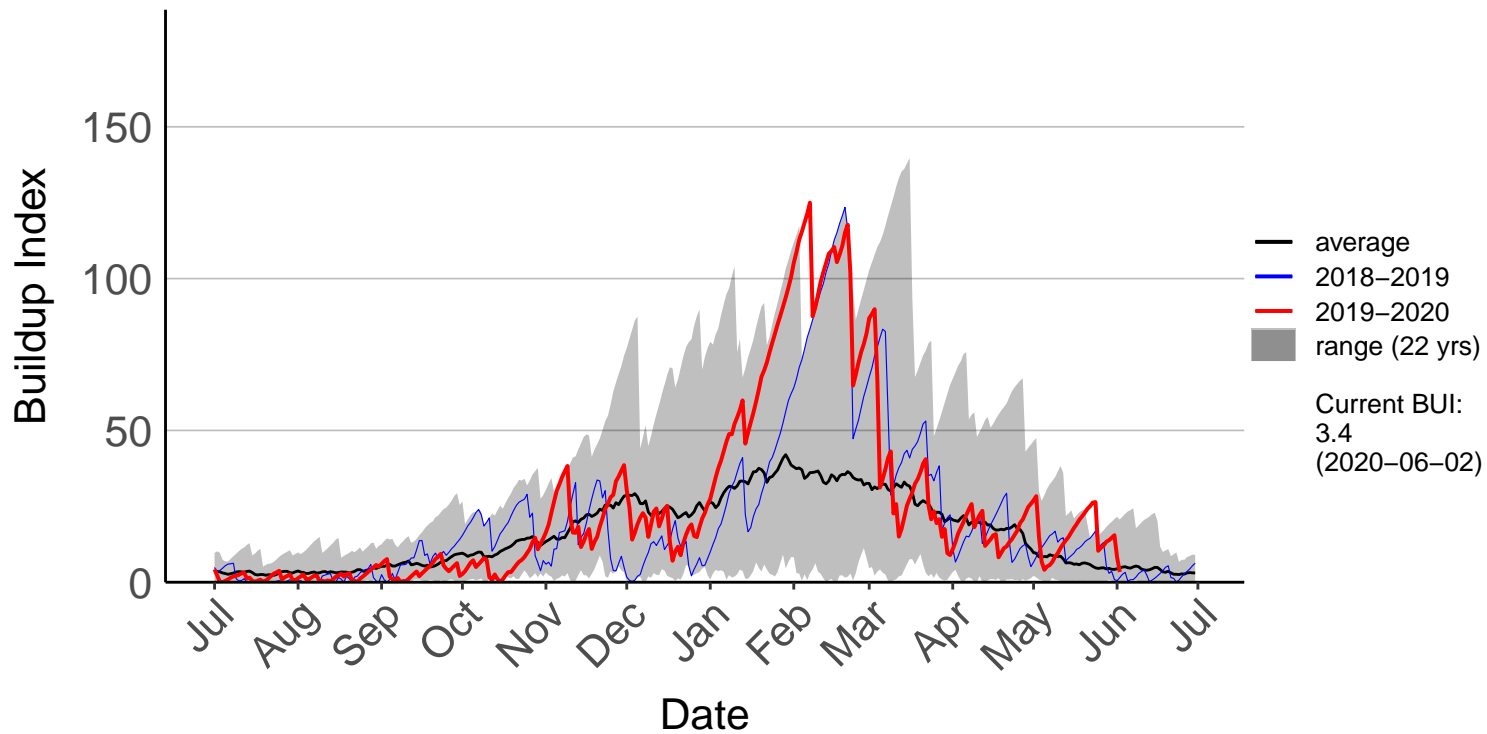

Galatea Raws (Feb 1999 to Jun 2020)

Kawerau Raws (Aug 1996 to Jun 2020)

Minden Raws (May 2017 to Jun 2020)

Opotiki Raws (Dec 2004 to Jun 2020)

Rotoehu Raws (Feb 1999 to Jun 2020)

Rotorua Aero Aws (Jul 1996 to Jun 2020)

Rotorua Raws (Oct 2016 to Jun 2020)

Tauranga Aero SYNOP (Jul 1996 to Jun 2020)

Tauranga Raws (Oct 2016 to Jun 2020)

Te Puke Ews (Jul 1996 to Jun 2020)

TECT All Terrain Park Raws (Dec 2016 to Jun 2020)

Waihau Bay Raws (Nov 2002 to Jun 2020)

Waihi Beach Raws (Dec 2016 to Jun 2020)

Waimana Raws (Dec 2016 to Jun 2020)

Whakatane Aero Aws (Jul 1996 to Jun 2020)

Whakatane Raws (Oct 2016 to Jun 2020)