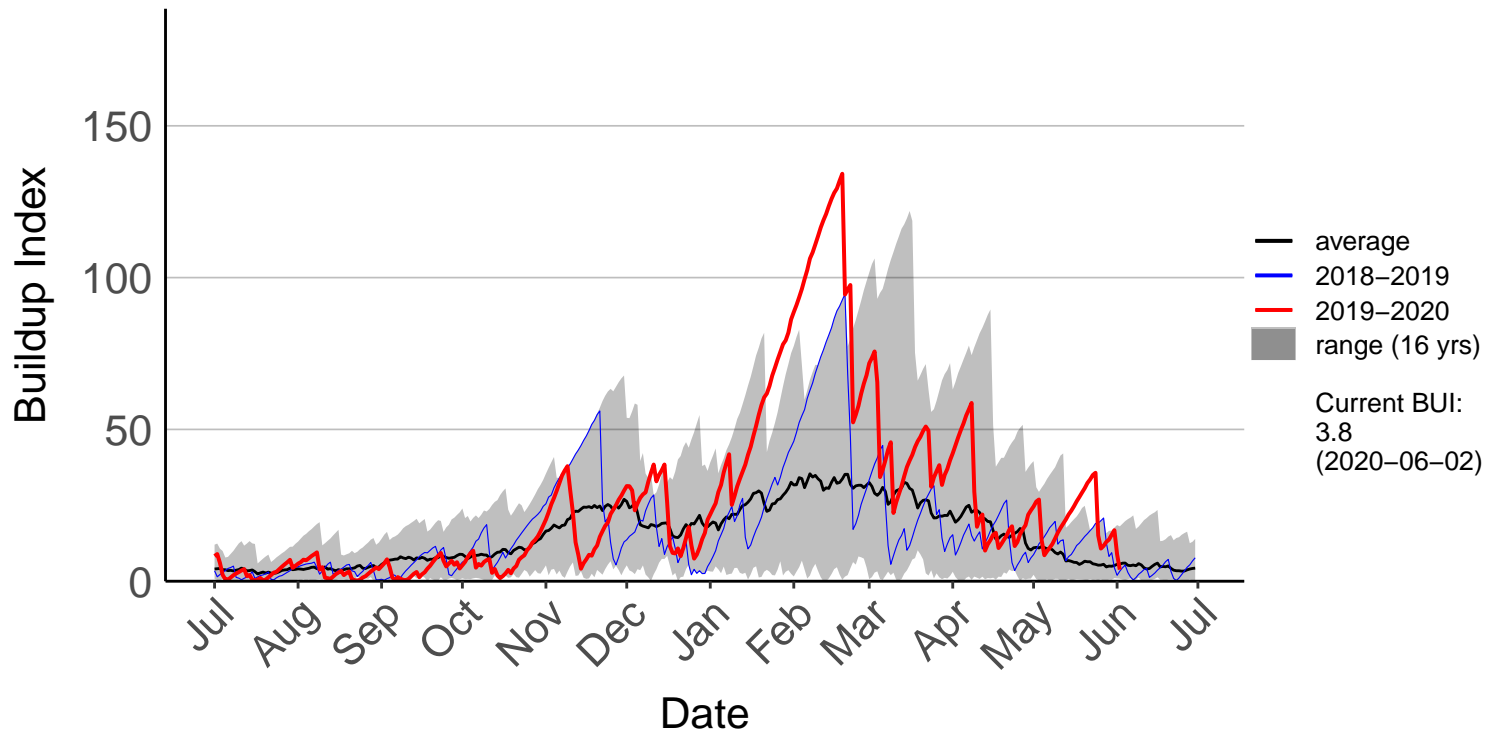

Galatea Raws (Feb 1999 to Jun 2020)

Kawerau Raws (Aug 1996 to Jun 2020)

Minden Raws (May 2017 to Jun 2020)

Opotiki Raws (Dec 2004 to Jun 2020)

Rotoehu Raws (Feb 1999 to Jun 2020)

Rotorua Aero Aws (Jul 1996 to Jun 2020)

Rotorua Raws (Oct 2016 to Jun 2020)

Tauranga Aero SYNOP (Jul 1996 to Jun 2020)

Tauranga Raws (Oct 2016 to Jun 2020)

Te Puke Ews (Jul 1996 to Jun 2020)

TECT All Terrain Park Raws (Dec 2016 to Jun 2020)

Waihau Bay Raws (Nov 2002 to Jun 2020)

Waihi Beach Raws (Dec 2016 to Jun 2020)

Waimana Raws (Dec 2016 to Jun 2020)

Whakatane Aero Aws (Jul 1996 to Jun 2020)

Whakatane Raws (Oct 2016 to Jun 2020)