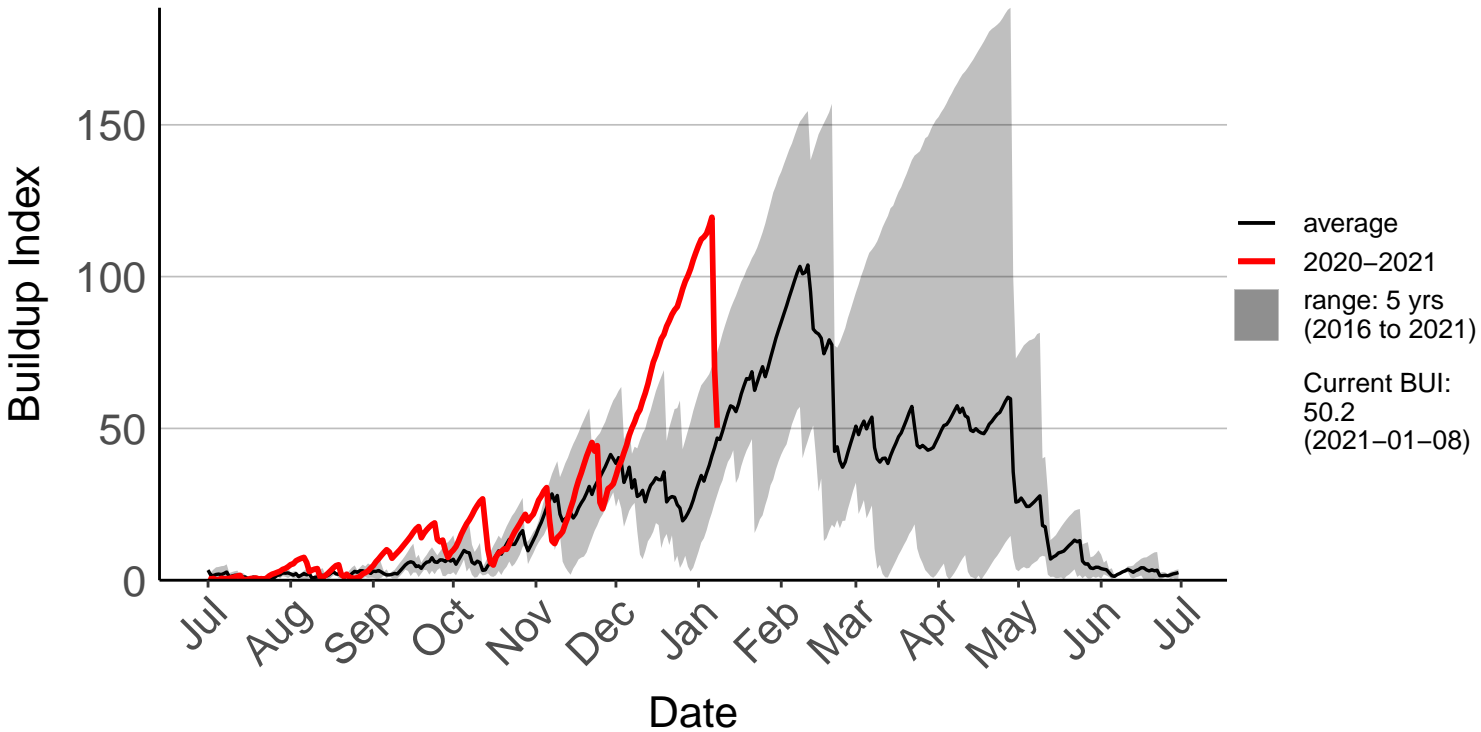

Waimana Raws