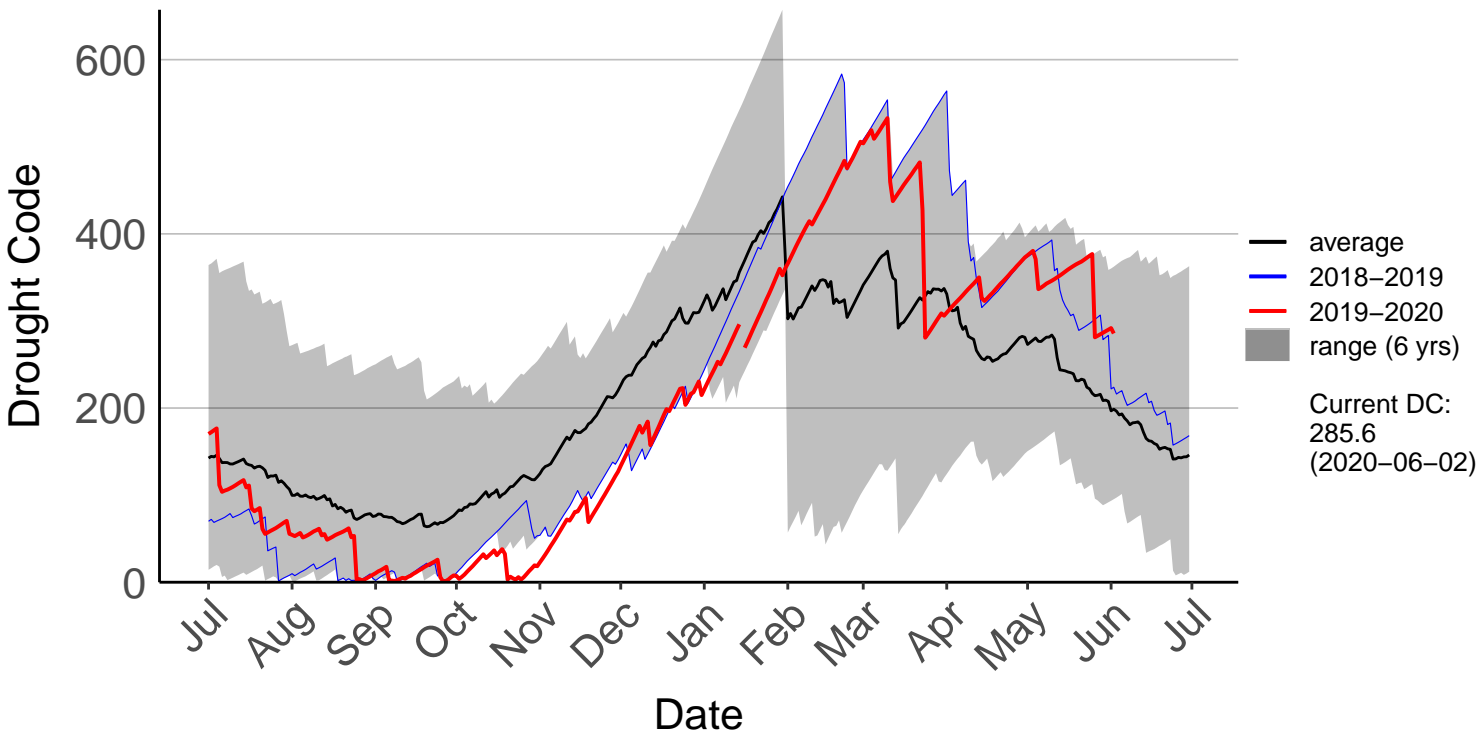

# Chatham Islands Aero SYNOP (Apr 2012 to Jun 2020)

# Waitangi Raws (Sep 2015 to Jun 2020)