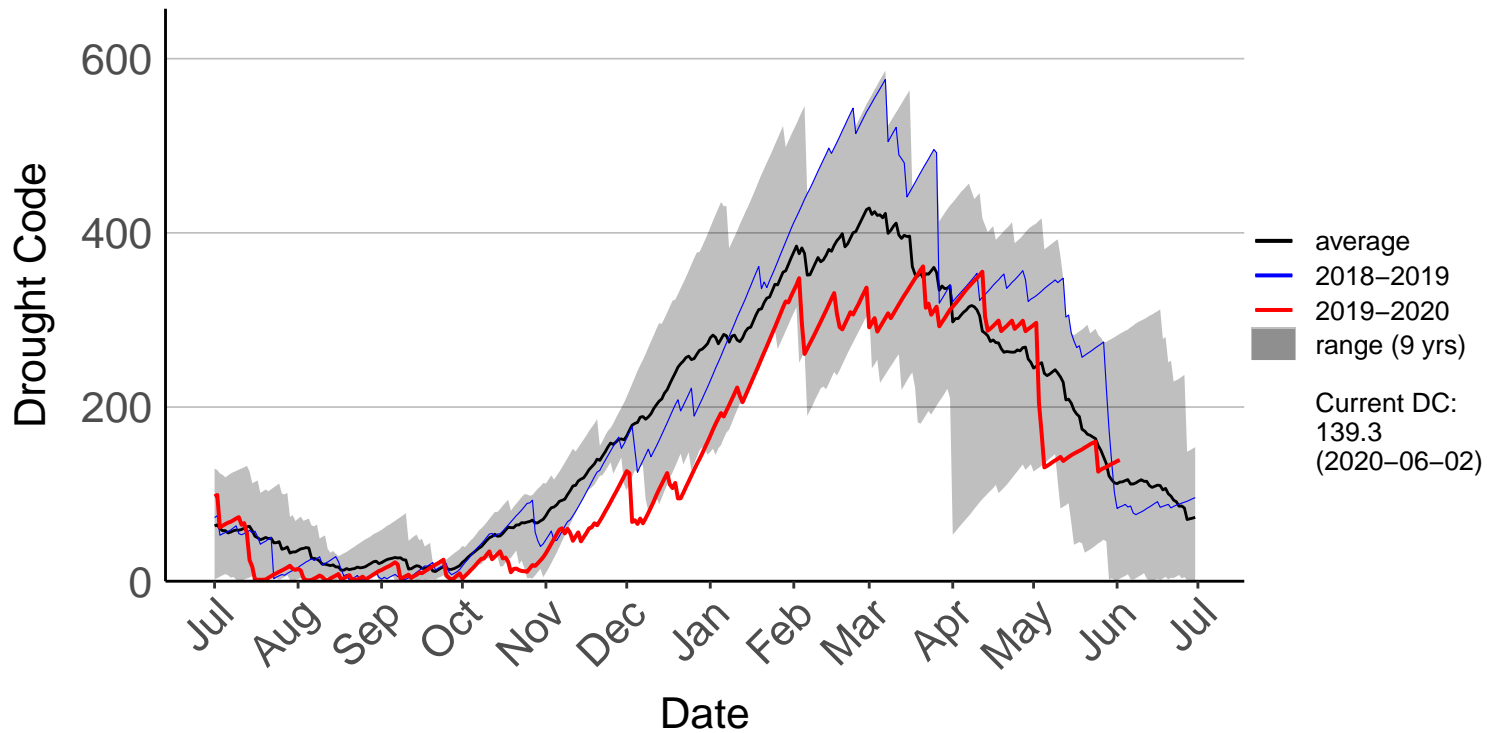

# Chatham Islands Aero SYNOP (Apr 2012 to Jun 2020)

# Waitangi Raws (Sep 2015 to Jun 2020)