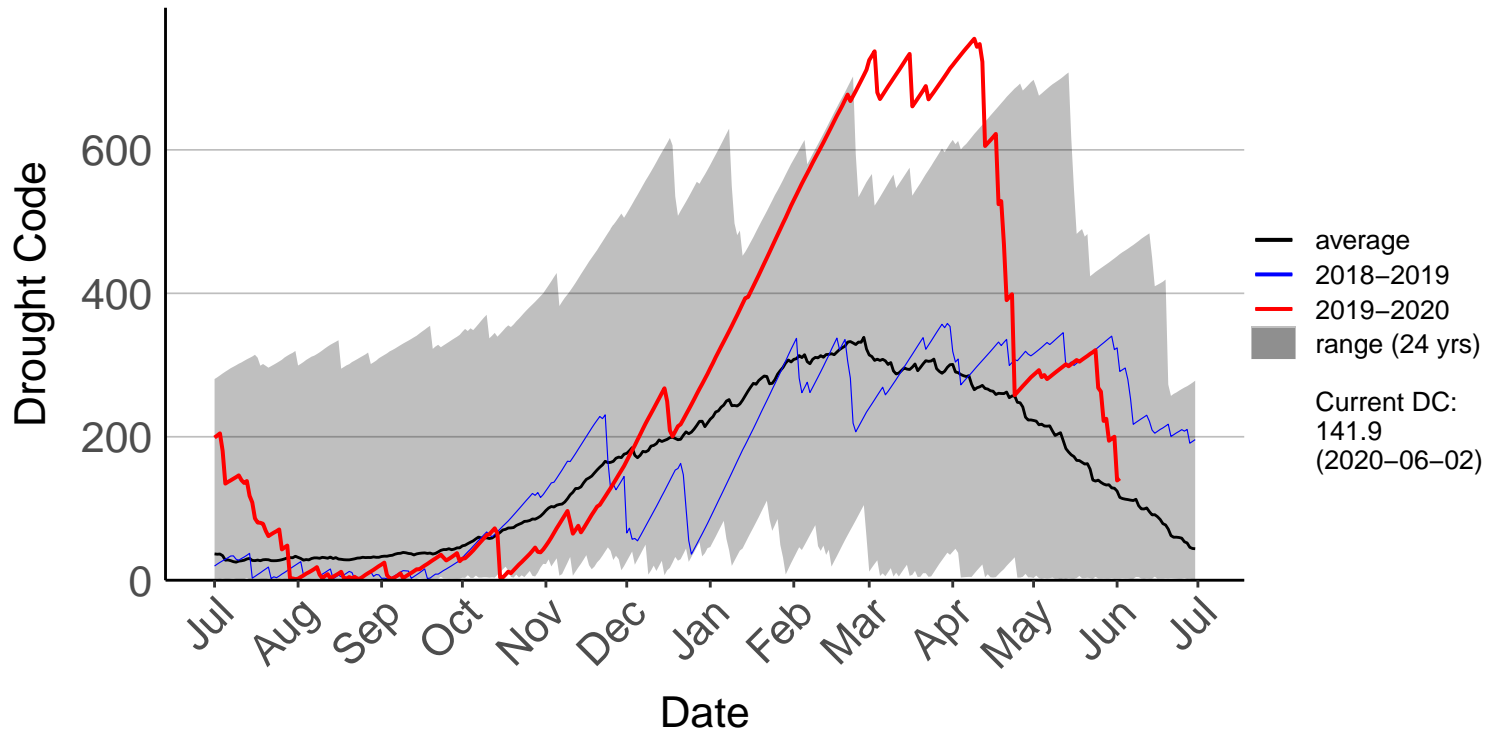

Aupouri Peninsula Raws (Jul 1996 to Jun 2020)

Dargaville Raws (Dec 1996 to Jun 2020)

Hokianga Raws (Nov 1996 to Jun 2020)

Kaeo Raws (Jan 2018 to Jun 2020)

Kaikohe Aws (Jul 1996 to Jun 2020)

Kaikohe Raws (Mar 2017 to Jun 2020)

Mangakahia Raws (Dec 2003 to Jun 2020)

Opouteke Raws (Jul 1996 to Jun 2020)

Pouto Raws (Mar 2009 to Jun 2020)

Towai Raws (Jan 2018 to Jun 2020)

Waitangi Forest Raws (Jul 1996 to Jun 2020)

Whangarei Aero Aws (Jul 1996 to Jun 2020)

Whangarei Raws (Mar 2017 to Jun 2020)