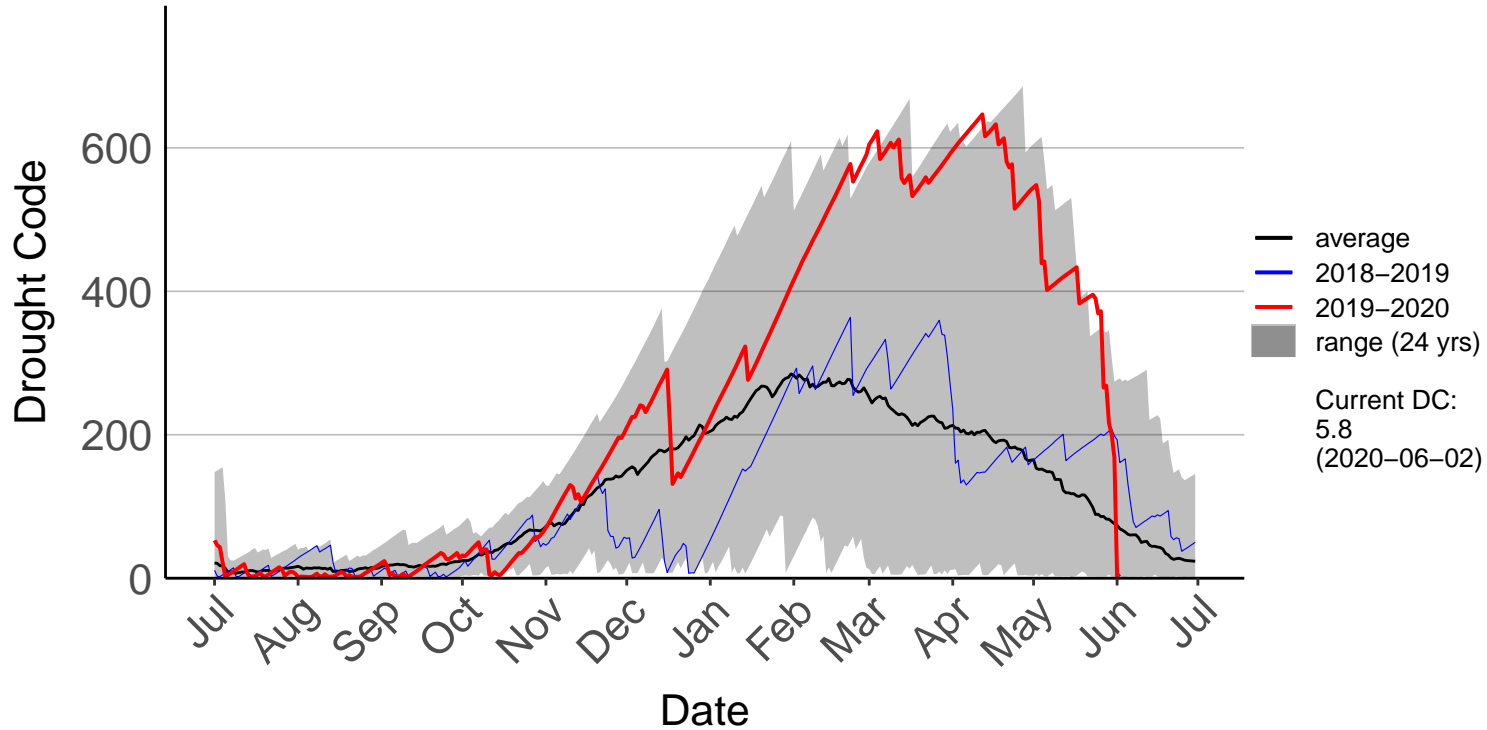

Aupouri Peninsula Raws (Jul 1996 to Jun 2020)

Dargaville Raws (Dec 1996 to Jun 2020)

Hokianga Raws (Nov 1996 to Jun 2020)

Kaeo Raws (Jan 2018 to Jun 2020)

Kaikohe Aws (Jul 1996 to Jun 2020)

Kaikohe Raws (Mar 2017 to Jun 2020)

Mangakahia Raws (Dec 2003 to Jun 2020)

Opouteke Raws (Jul 1996 to Jun 2020)

Pouto Raws (Mar 2009 to Jun 2020)

Towai Raws (Jan 2018 to Jun 2020)

Waitangi Forest Raws (Jul 1996 to Jun 2020)

Whangarei Aero Aws (Jul 1996 to Jun 2020)

Whangarei Raws (Mar 2017 to Jun 2020)