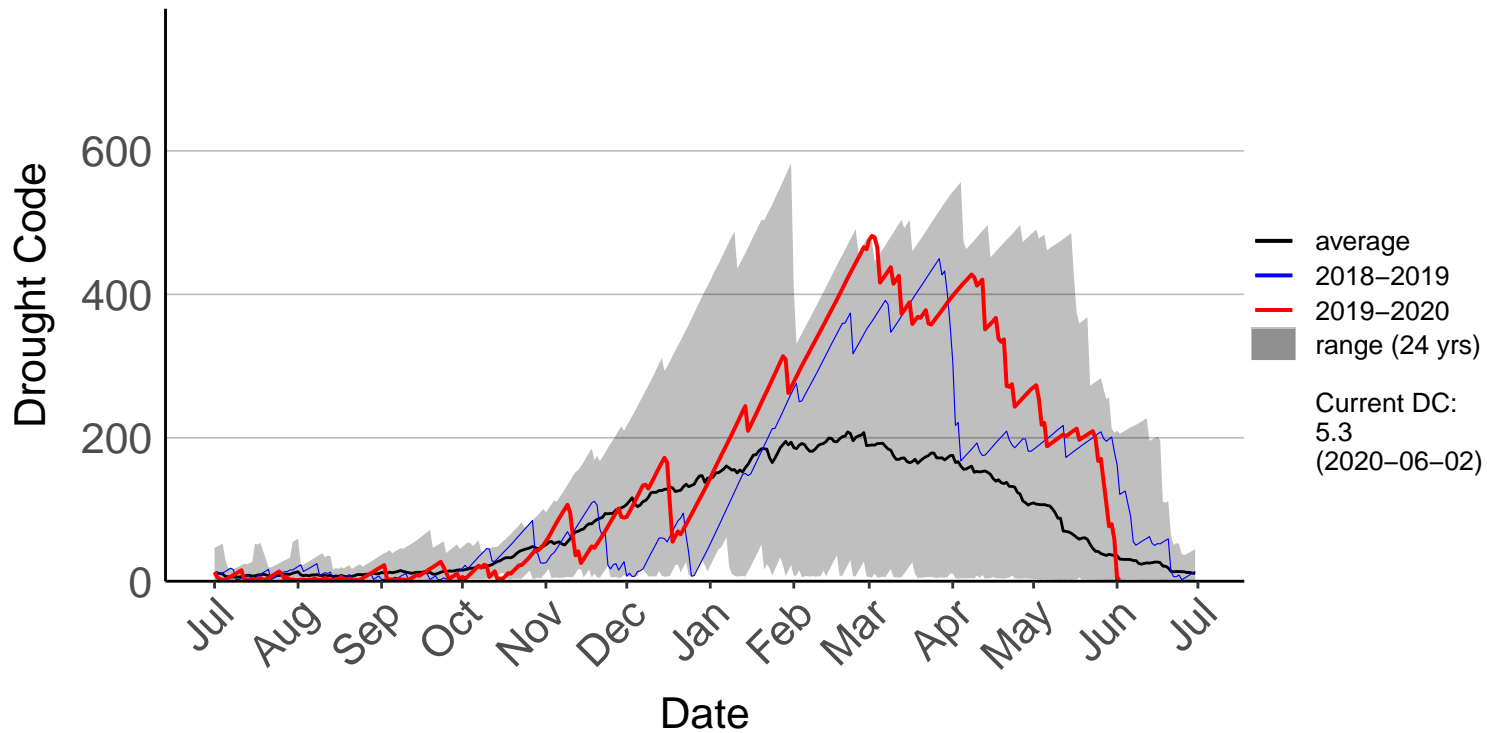

Aupouri Peninsula Raws (Jul 1996 to Jun 2020)

Dargaville Raws (Dec 1996 to Jun 2020)

Hokianga Raws (Nov 1996 to Jun 2020)

Kaeo Raws (Jan 2018 to Jun 2020)

Kaikohe Aws (Jul 1996 to Jun 2020)

Kaikohe Raws (Mar 2017 to Jun 2020)

Mangakahia Raws (Dec 2003 to Jun 2020)

Opouteke Raws (Jul 1996 to Jun 2020)

Pouto Raws (Mar 2009 to Jun 2020)

Towai Raws (Jan 2018 to Jun 2020)

Waitangi Forest Raws (Jul 1996 to Jun 2020)

Whangarei Aero Aws (Jul 1996 to Jun 2020)

Whangarei Raws (Mar 2017 to Jun 2020)