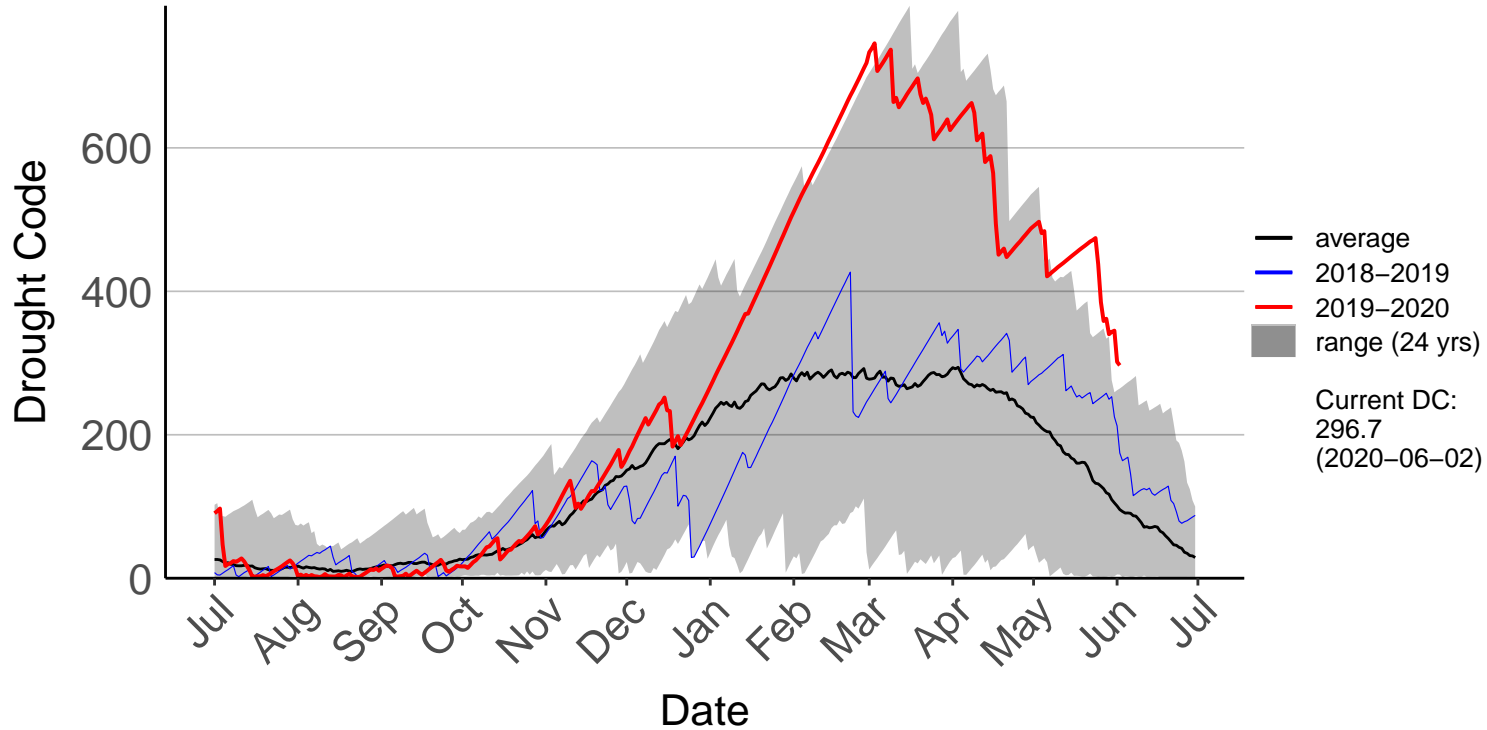

Aupouri Peninsula Raws (Jul 1996 to Jun 2020)

Dargaville Raws (Dec 1996 to Jun 2020)

Hokianga Raws (Nov 1996 to Jun 2020)

Kaeo Raws (Jan 2018 to Jun 2020)

Kaikohe Aws (Jul 1996 to Jun 2020)

Kaikohe Raws (Mar 2017 to Jun 2020)

Mangakahia Raws (Dec 2003 to Jun 2020)

Opouteke Raws (Jul 1996 to Jun 2020)

Pouto Raws (Mar 2009 to Jun 2020)

Towai Raws (Jan 2018 to Jun 2020)

Waitangi Forest Raws (Jul 1996 to Jun 2020)

Whangarei Aero Aws (Jul 1996 to Jun 2020)

Whangarei Raws (Mar 2017 to Jun 2020)