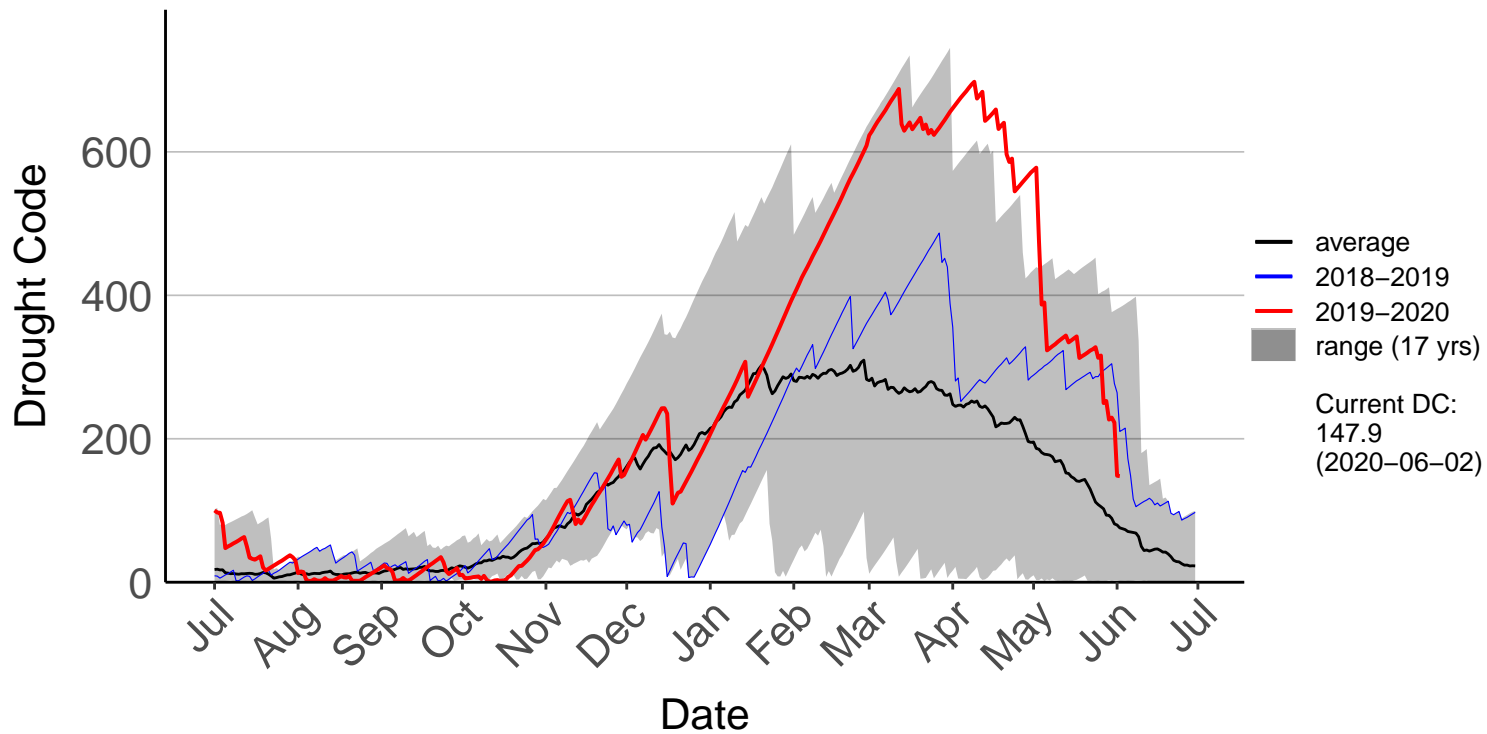

Aupouri Peninsula Raws (Jul 1996 to Jun 2020)

Dargaville Raws (Dec 1996 to Jun 2020)

Hokianga Raws (Nov 1996 to Jun 2020)

Kaeo Raws (Jan 2018 to Jun 2020)

Kaikohe Aws (Jul 1996 to Jun 2020)

Kaikohe Raws (Mar 2017 to Jun 2020)

Mangakahia Raws (Dec 2003 to Jun 2020)

Opouteke Raws (Jul 1996 to Jun 2020)

Pouto Raws (Mar 2009 to Jun 2020)

Towai Raws (Jan 2018 to Jun 2020)

Waitangi Forest Raws (Jul 1996 to Jun 2020)

Whangarei Aero Aws (Jul 1996 to Jun 2020)

Whangarei Raws (Mar 2017 to Jun 2020)