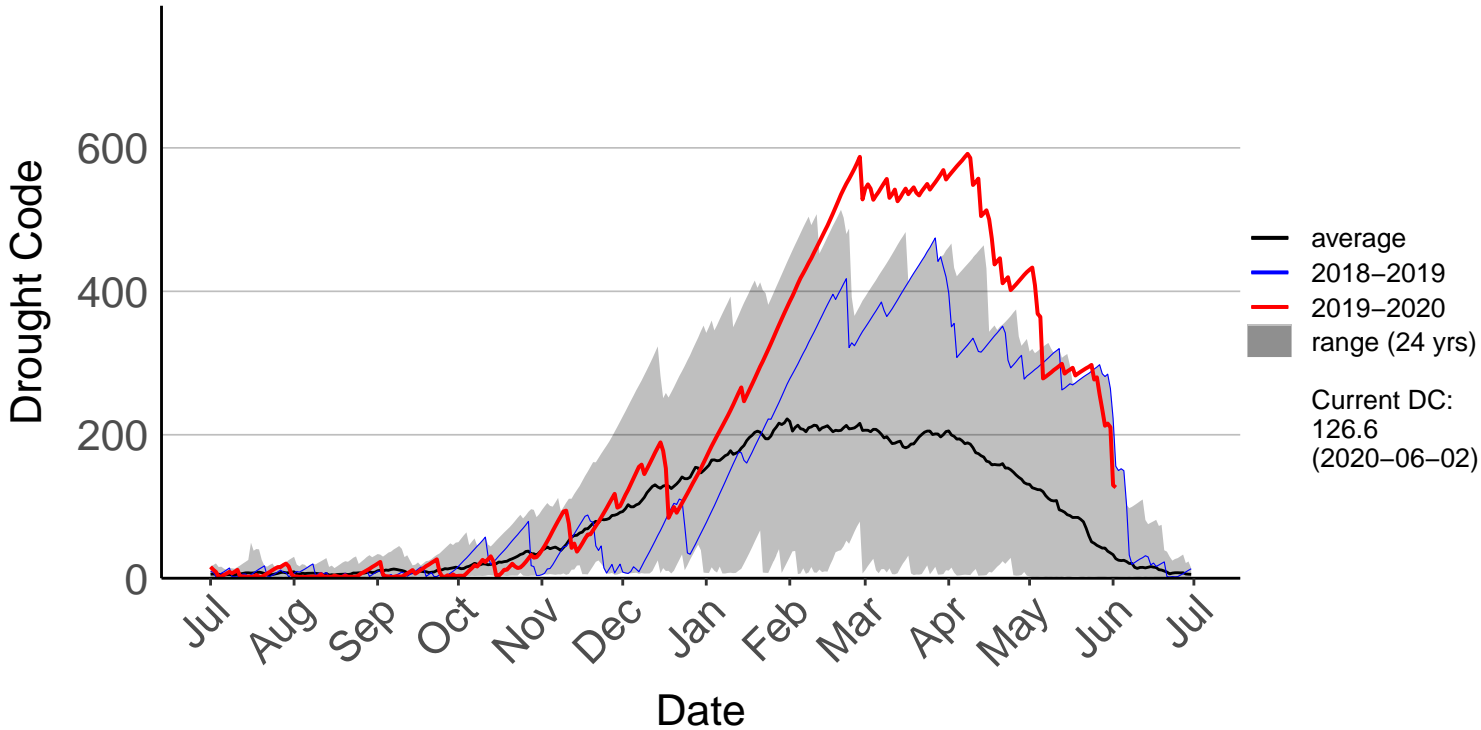

Aupouri Peninsula Raws (Jul 1996 to Jun 2020)

Dargaville Raws (Dec 1996 to Jun 2020)

Hokianga Raws (Nov 1996 to Jun 2020)

Kaeo Raws (Jan 2018 to Jun 2020)

Kaikohe Aws (Jul 1996 to Jun 2020)

Kaikohe Raws (Mar 2017 to Jun 2020)

Mangakahia Raws (Dec 2003 to Jun 2020)

Opouteke Raws (Jul 1996 to Jun 2020)

Pouto Raws (Mar 2009 to Jun 2020)

Towai Raws (Jan 2018 to Jun 2020)

Waitangi Forest Raws (Jul 1996 to Jun 2020)

Whangarei Aero Aws (Jul 1996 to Jun 2020)

Whangarei Raws (Mar 2017 to Jun 2020)