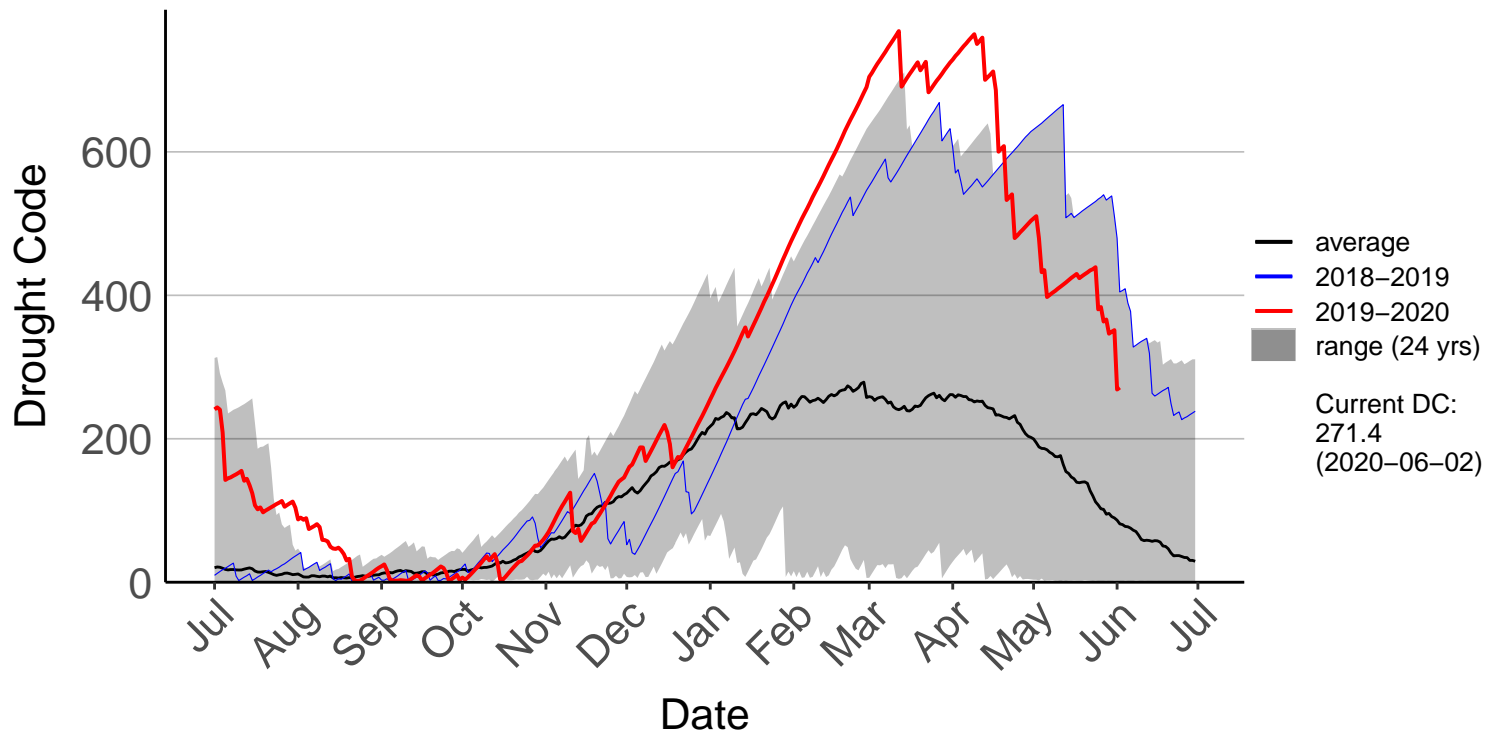

Aupouri Peninsula Raws (Jul 1996 to Jun 2020)

Dargaville Raws (Dec 1996 to Jun 2020)

Hokianga Raws (Nov 1996 to Jun 2020)

Kaeo Raws (Jan 2018 to Jun 2020)

Kaikohe Aws (Jul 1996 to Jun 2020)

Kaikohe Raws (Mar 2017 to Jun 2020)

Mangakahia Raws (Dec 2003 to Jun 2020)

Opouteke Raws (Jul 1996 to Jun 2020)

Pouto Raws (Mar 2009 to Jun 2020)

Towai Raws (Jan 2018 to Jun 2020)

Waitangi Forest Raws (Jul 1996 to Jun 2020)

Whangarei Aero Aws (Jul 1996 to Jun 2020)

Whangarei Raws (Mar 2017 to Jun 2020)