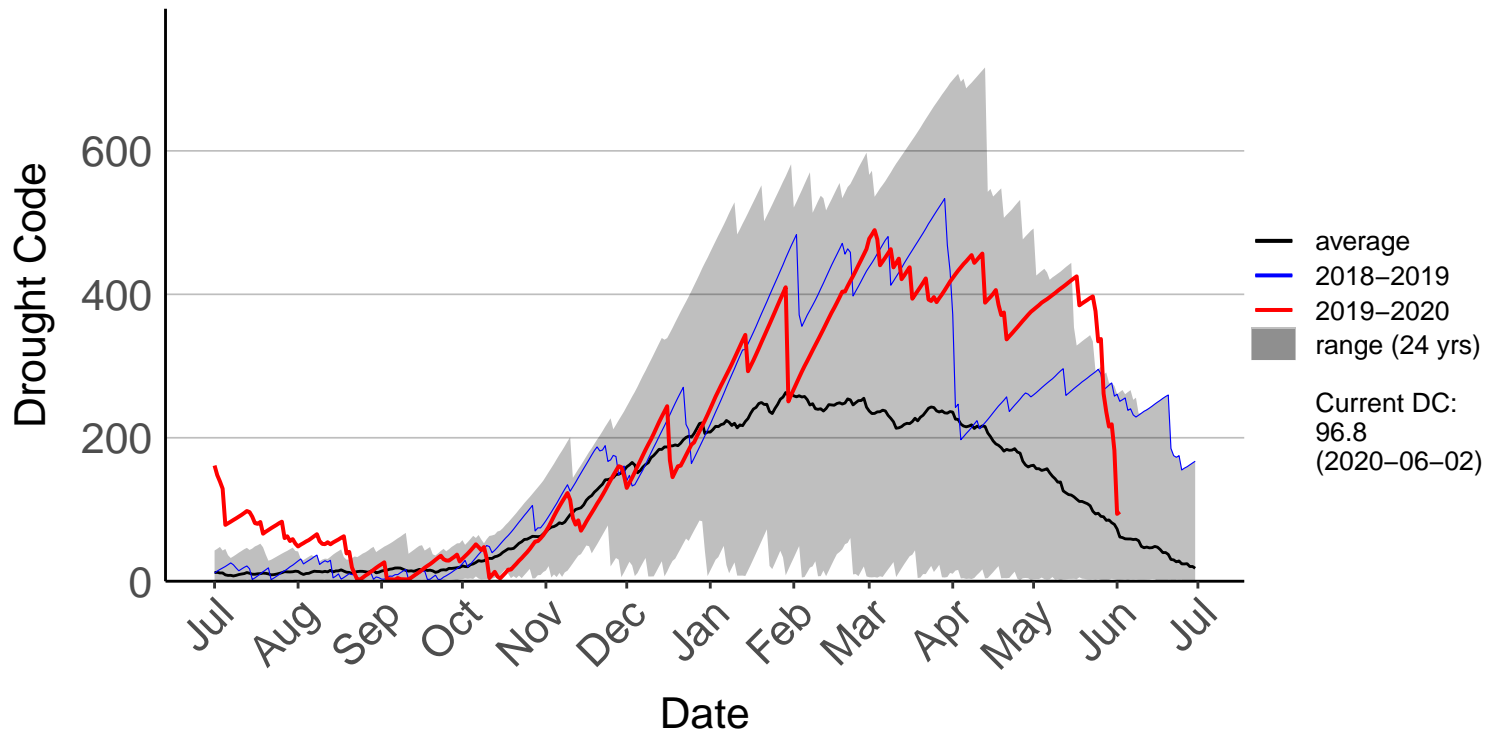

Aupouri Peninsula Raws (Jul 1996 to Jun 2020)

Dargaville Raws (Dec 1996 to Jun 2020)

Hokianga Raws (Nov 1996 to Jun 2020)

Kaeo Raws (Jan 2018 to Jun 2020)

Kaikohe Aws (Jul 1996 to Jun 2020)

Kaikohe Raws (Mar 2017 to Jun 2020)

Mangakahia Raws (Dec 2003 to Jun 2020)

Opouteke Raws (Jul 1996 to Jun 2020)

Pouto Raws (Mar 2009 to Jun 2020)

Towai Raws (Jan 2018 to Jun 2020)

Waitangi Forest Raws (Jul 1996 to Jun 2020)

Whangarei Aero Aws (Jul 1996 to Jun 2020)

Whangarei Raws (Mar 2017 to Jun 2020)