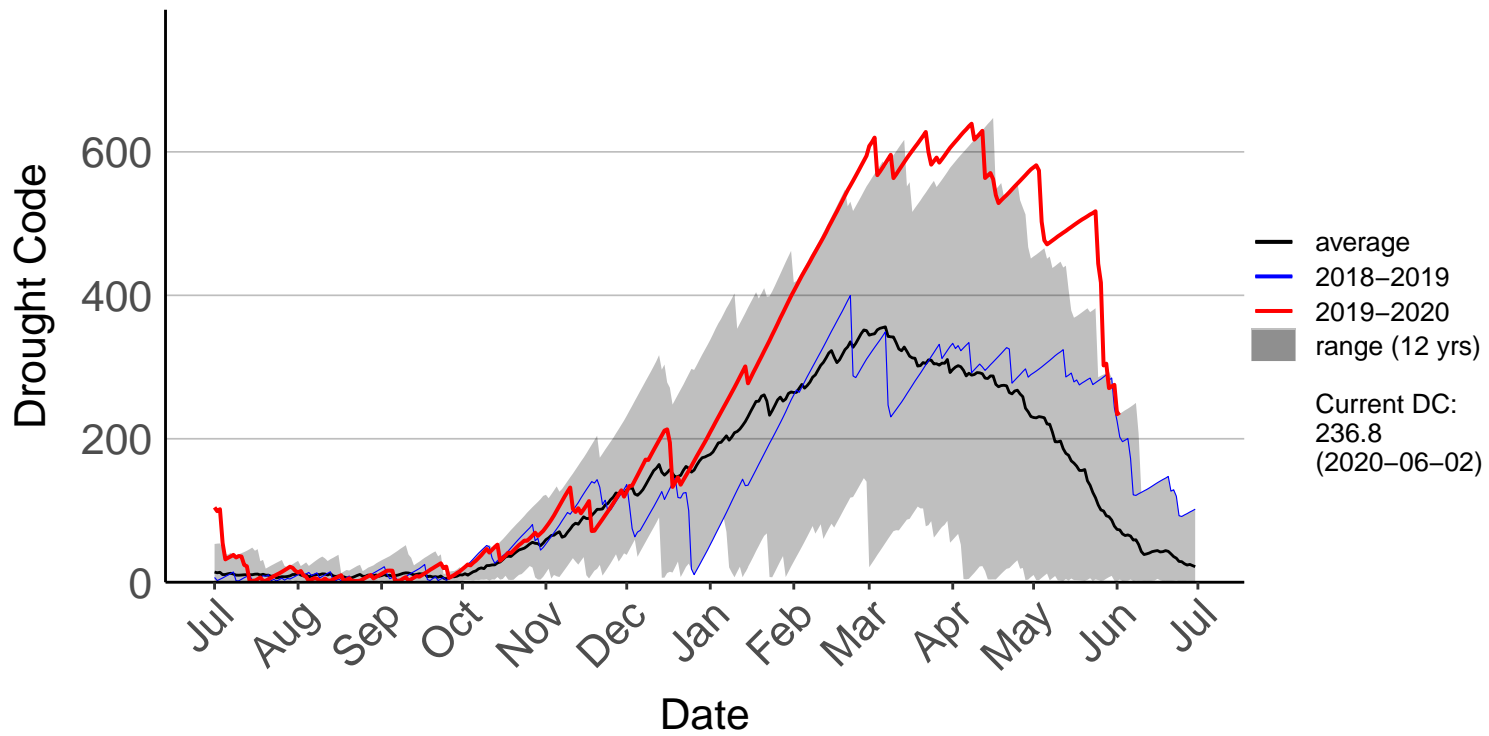

Aupouri Peninsula Raws (Jul 1996 to Jun 2020)

Dargaville Raws (Dec 1996 to Jun 2020)

Hokianga Raws (Nov 1996 to Jun 2020)

Kaeo Raws (Jan 2018 to Jun 2020)

Kaikohe Aws (Jul 1996 to Jun 2020)

Kaikohe Raws (Mar 2017 to Jun 2020)

Mangakahia Raws (Dec 2003 to Jun 2020)

Opouteke Raws (Jul 1996 to Jun 2020)

Pouto Raws (Mar 2009 to Jun 2020)

Towai Raws (Jan 2018 to Jun 2020)

Waitangi Forest Raws (Jul 1996 to Jun 2020)

Whangarei Aero Aws (Jul 1996 to Jun 2020)

Whangarei Raws (Mar 2017 to Jun 2020)