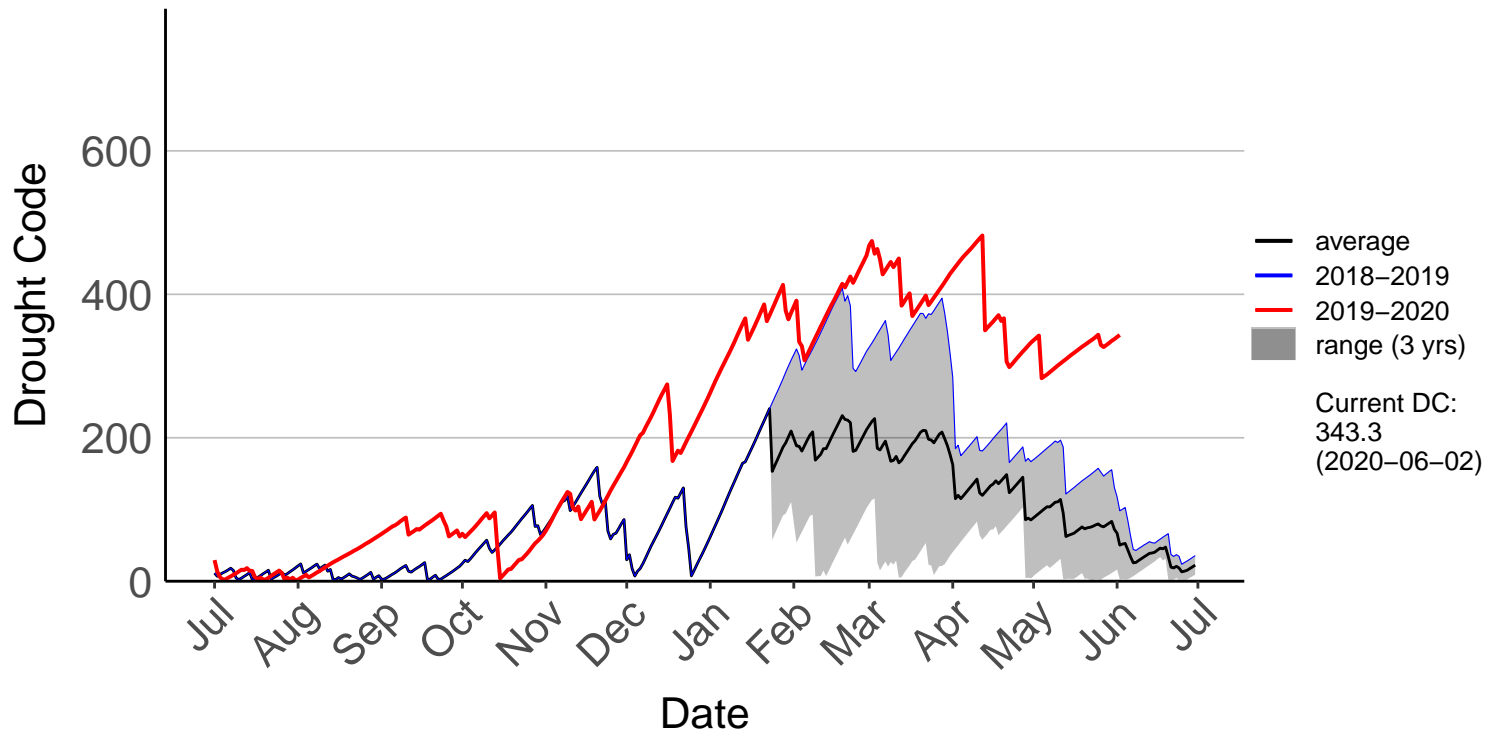

Aupouri Peninsula Raws (Jul 1996 to Jun 2020)

Dargaville Raws (Dec 1996 to Jun 2020)

Hokianga Raws (Nov 1996 to Jun 2020)

Kaeo Raws (Jan 2018 to Jun 2020)

Kaikohe Aws (Jul 1996 to Jun 2020)

Kaikohe Raws (Mar 2017 to Jun 2020)

Mangakahia Raws (Dec 2003 to Jun 2020)

Opouteke Raws (Jul 1996 to Jun 2020)

Pouto Raws (Mar 2009 to Jun 2020)

Towai Raws (Jan 2018 to Jun 2020)

Waitangi Forest Raws (Jul 1996 to Jun 2020)

Whangarei Aero Aws (Jul 1996 to Jun 2020)

Whangarei Raws (Mar 2017 to Jun 2020)