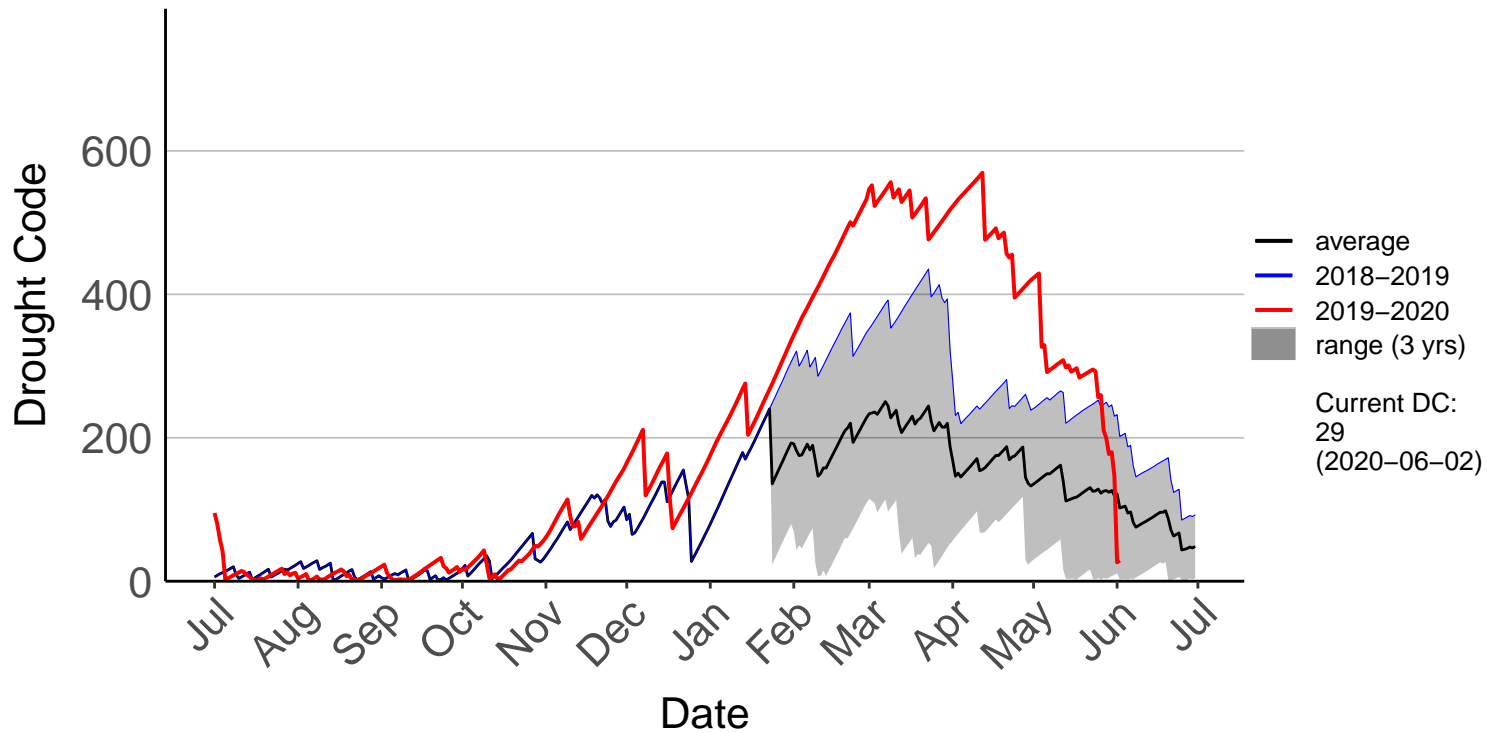

Aupouri Peninsula Raws (Jul 1996 to Jun 2020)

Dargaville Raws (Dec 1996 to Jun 2020)

Hokianga Raws (Nov 1996 to Jun 2020)

Kaeo Raws (Jan 2018 to Jun 2020)

Kaikohe Aws (Jul 1996 to Jun 2020)

Kaikohe Raws (Mar 2017 to Jun 2020)

Mangakahia Raws (Dec 2003 to Jun 2020)

Opouteke Raws (Jul 1996 to Jun 2020)

Pouto Raws (Mar 2009 to Jun 2020)

Towai Raws (Jan 2018 to Jun 2020)

Waitangi Forest Raws (Jul 1996 to Jun 2020)

Whangarei Aero Aws (Jul 1996 to Jun 2020)

Whangarei Raws (Mar 2017 to Jun 2020)