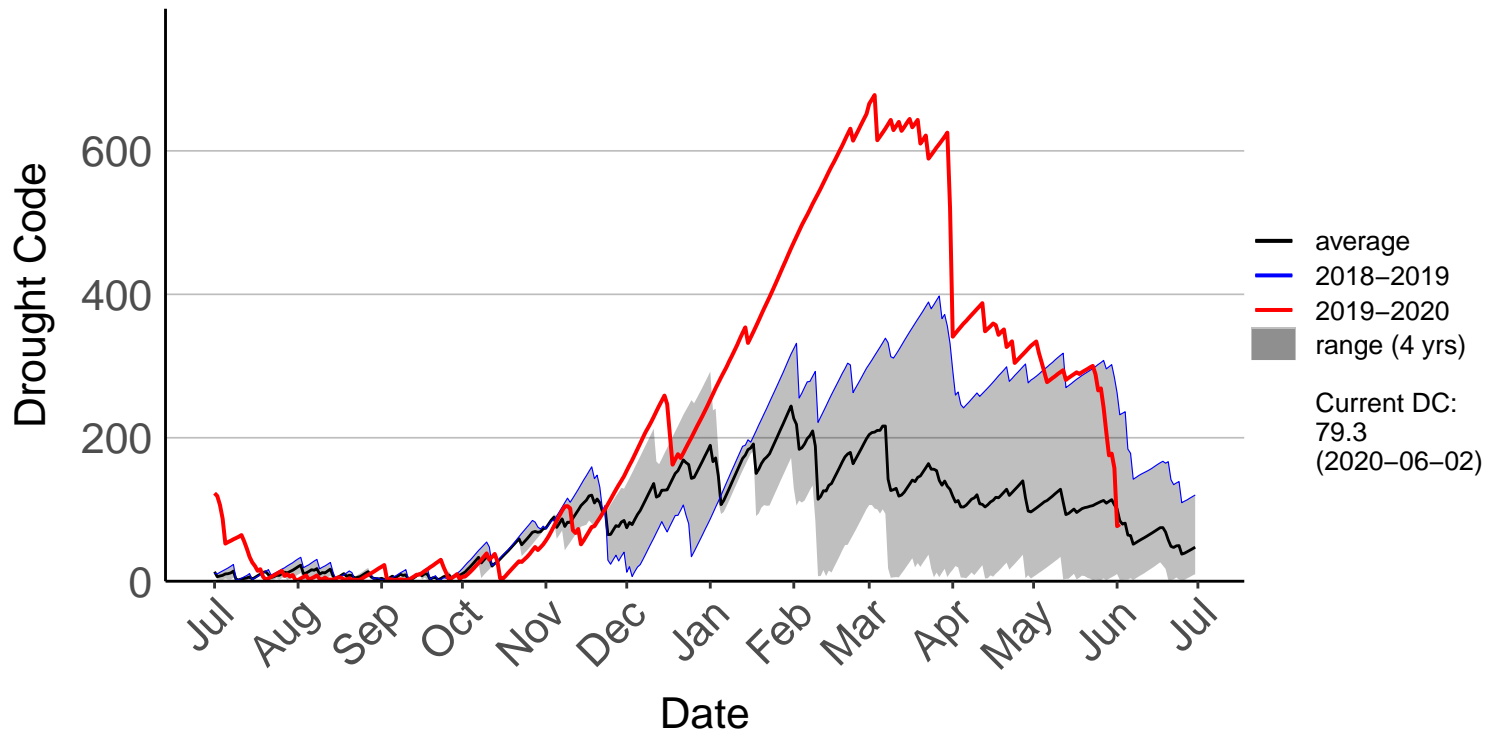

Aupouri Peninsula Raws (Jul 1996 to Jun 2020)

Dargaville Raws (Dec 1996 to Jun 2020)

Hokianga Raws (Nov 1996 to Jun 2020)

Kaeo Raws (Jan 2018 to Jun 2020)

Kaikohe Aws (Jul 1996 to Jun 2020)

Kaikohe Raws (Mar 2017 to Jun 2020)

Mangakahia Raws (Dec 2003 to Jun 2020)

Opouteke Raws (Jul 1996 to Jun 2020)

Pouto Raws (Mar 2009 to Jun 2020)

Towai Raws (Jan 2018 to Jun 2020)

Waitangi Forest Raws (Jul 1996 to Jun 2020)

Whangarei Aero Aws (Jul 1996 to Jun 2020)

Whangarei Raws (Mar 2017 to Jun 2020)