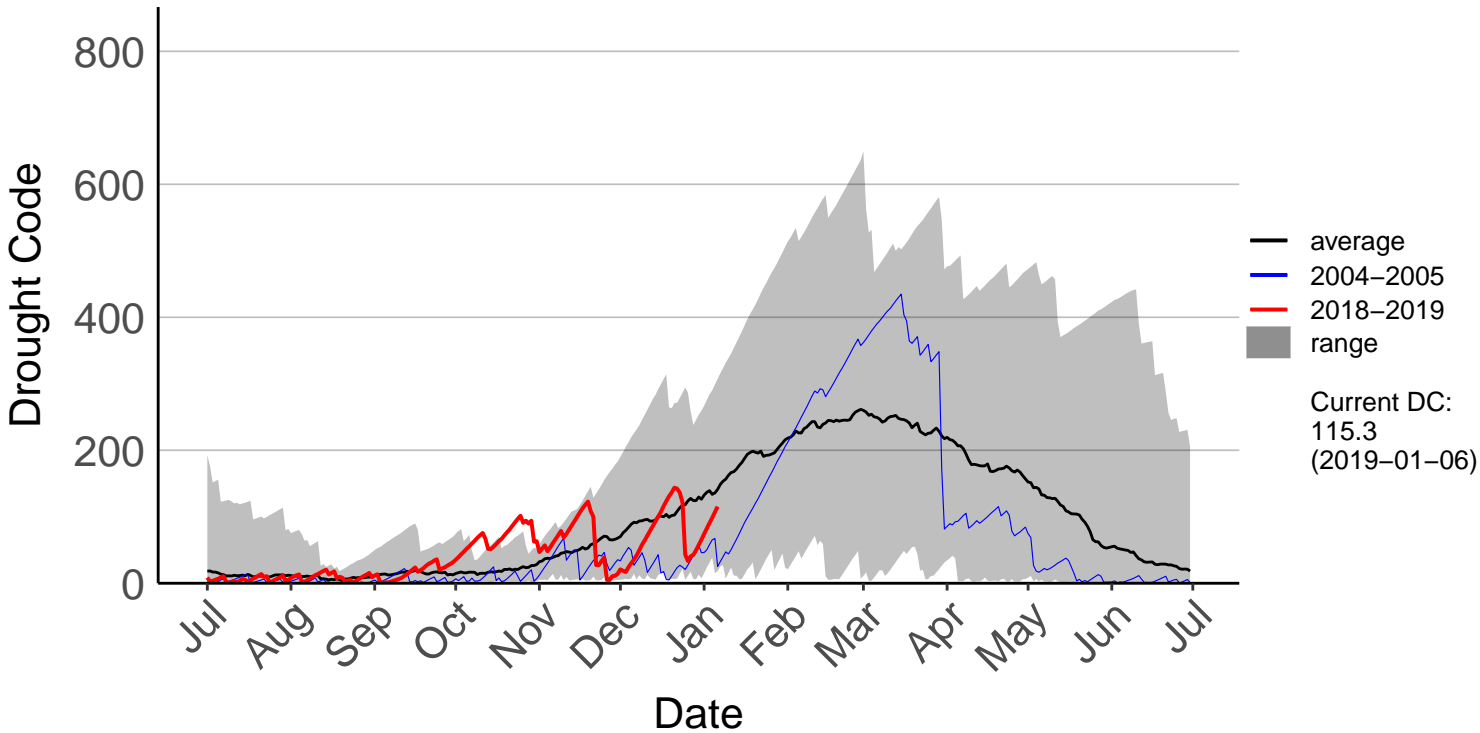

Holdsworth Station Raws