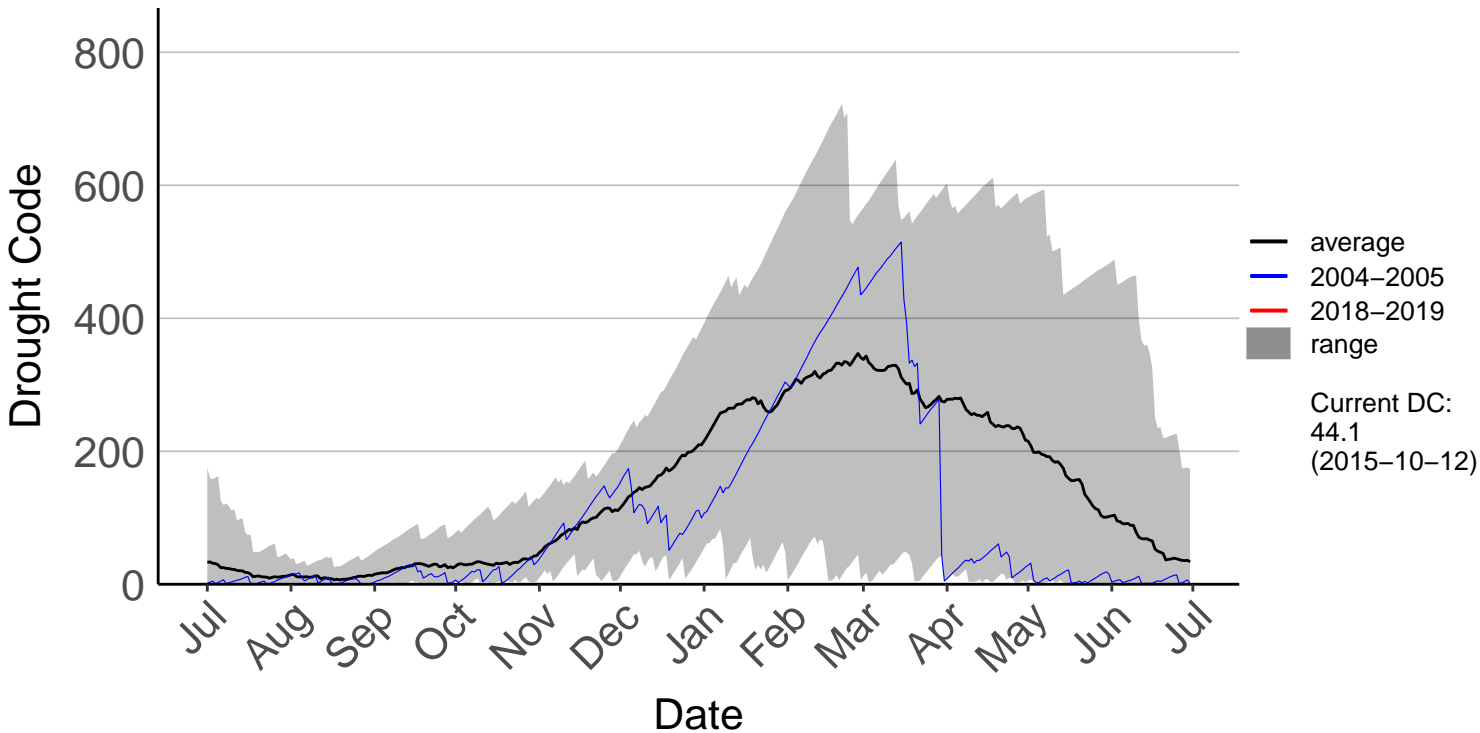

Ngaumu Forest Raws – DISCONTINUED