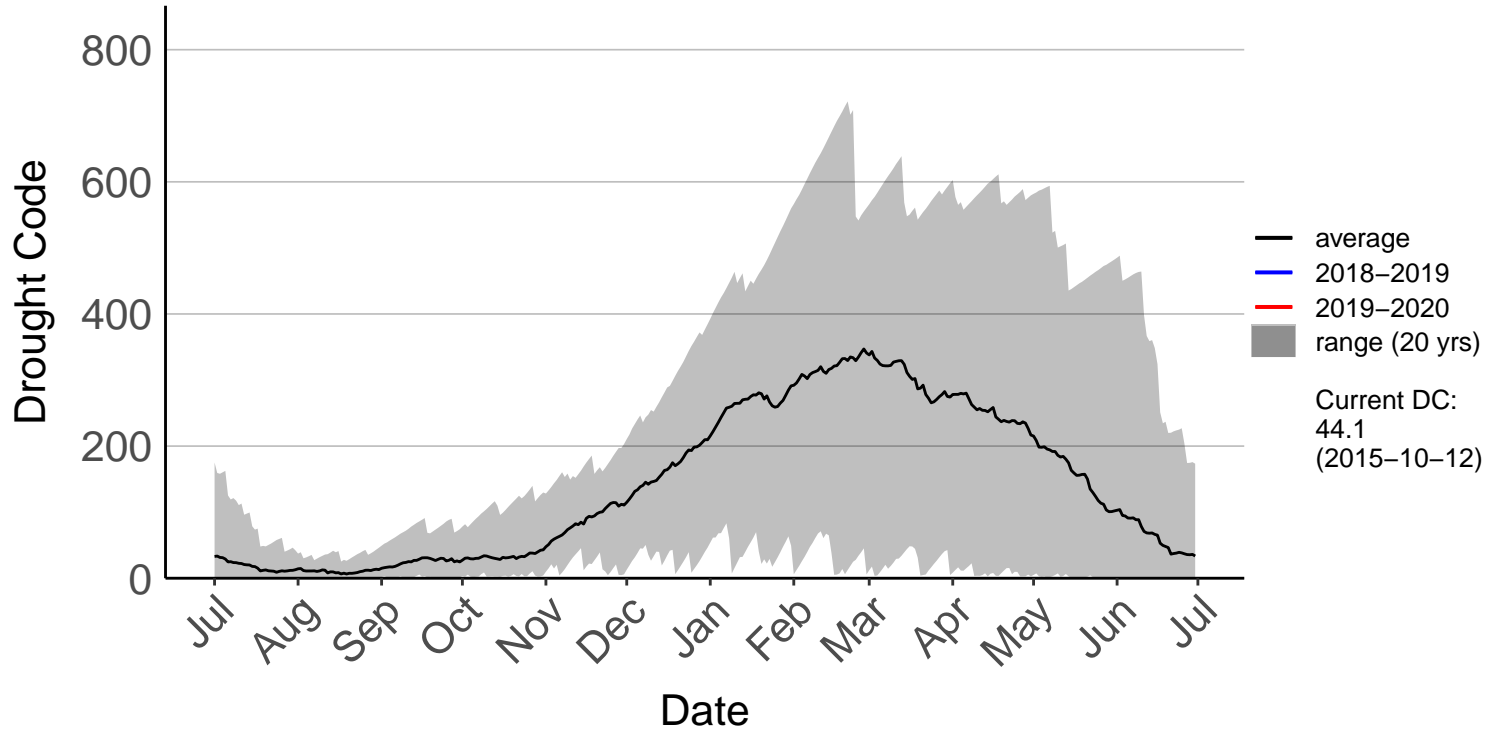

Ngaumu Forest Raws (Jul 1996 to Oct 2015) – DISCONTINUE