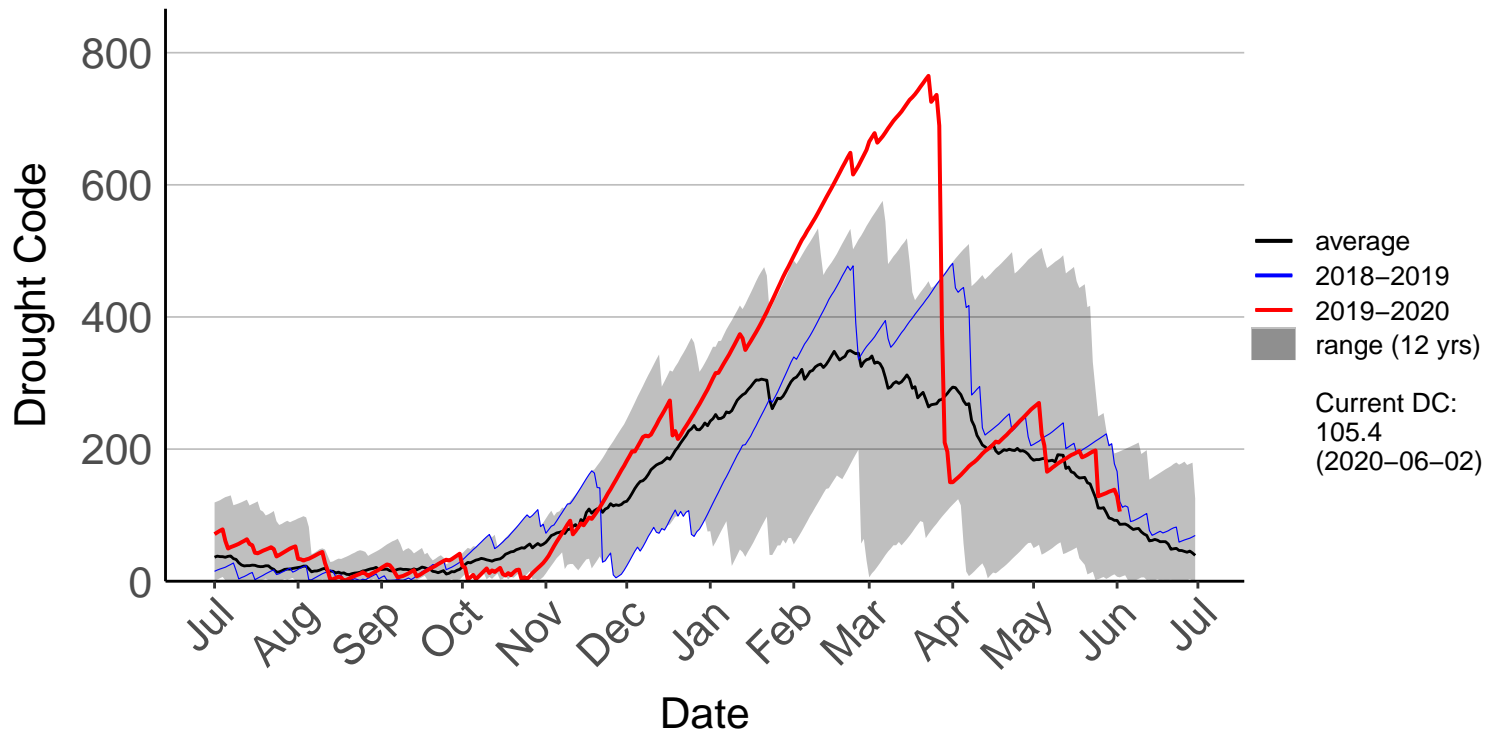

Masterton Aero Aws (Feb 2009 to Jun 2020)