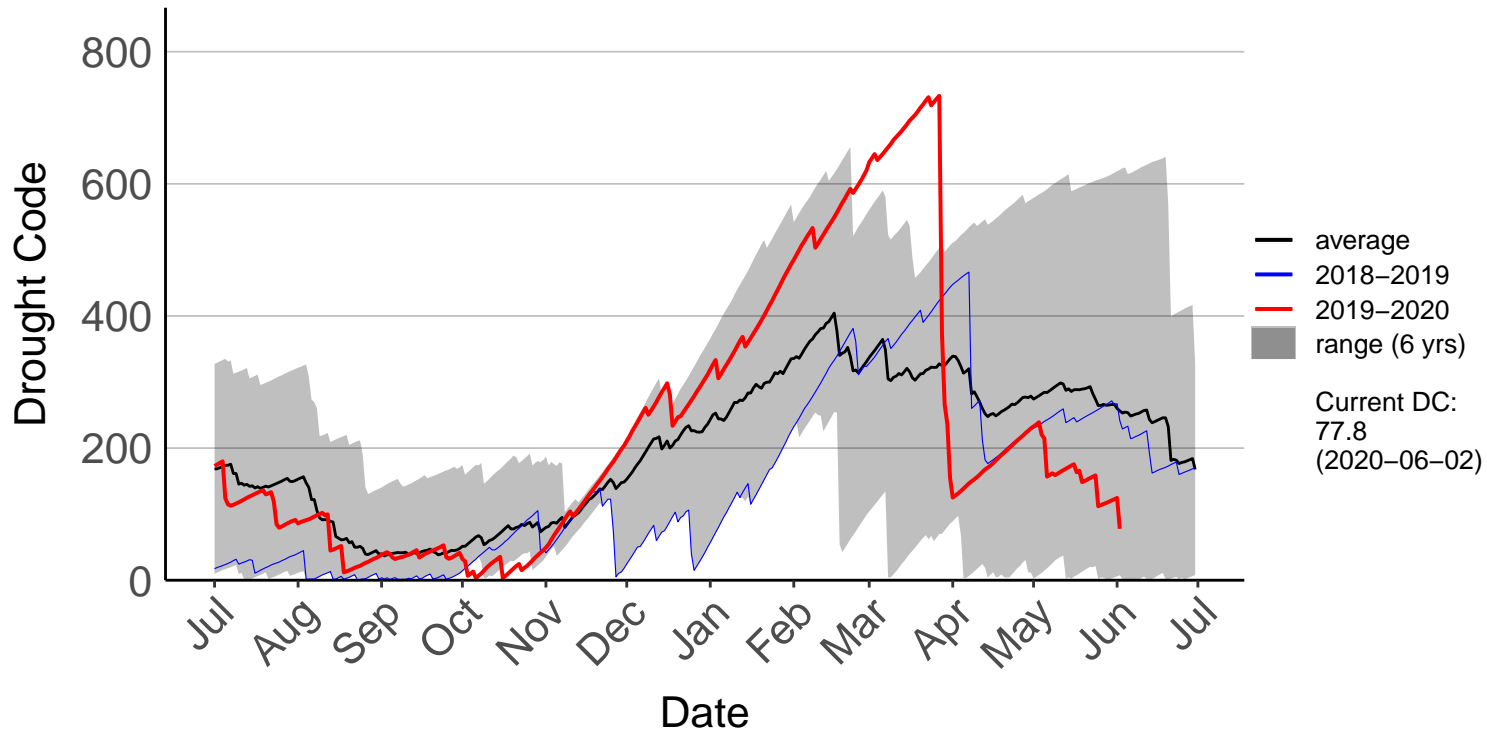

Crofoot Raws (Aug 2014 to Jun 2020)