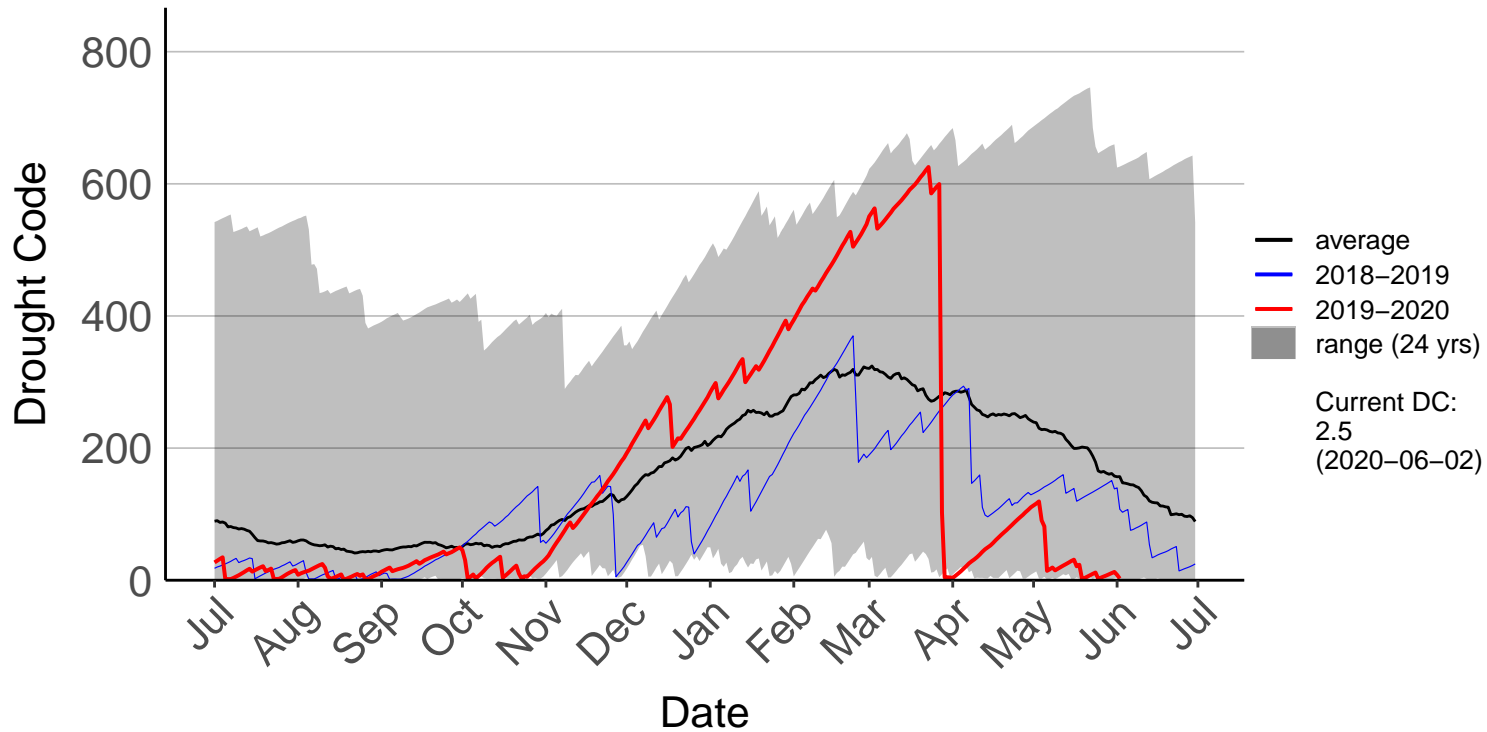

# Castlepoint SYNOP (Jul 1996 to Jun 2020)