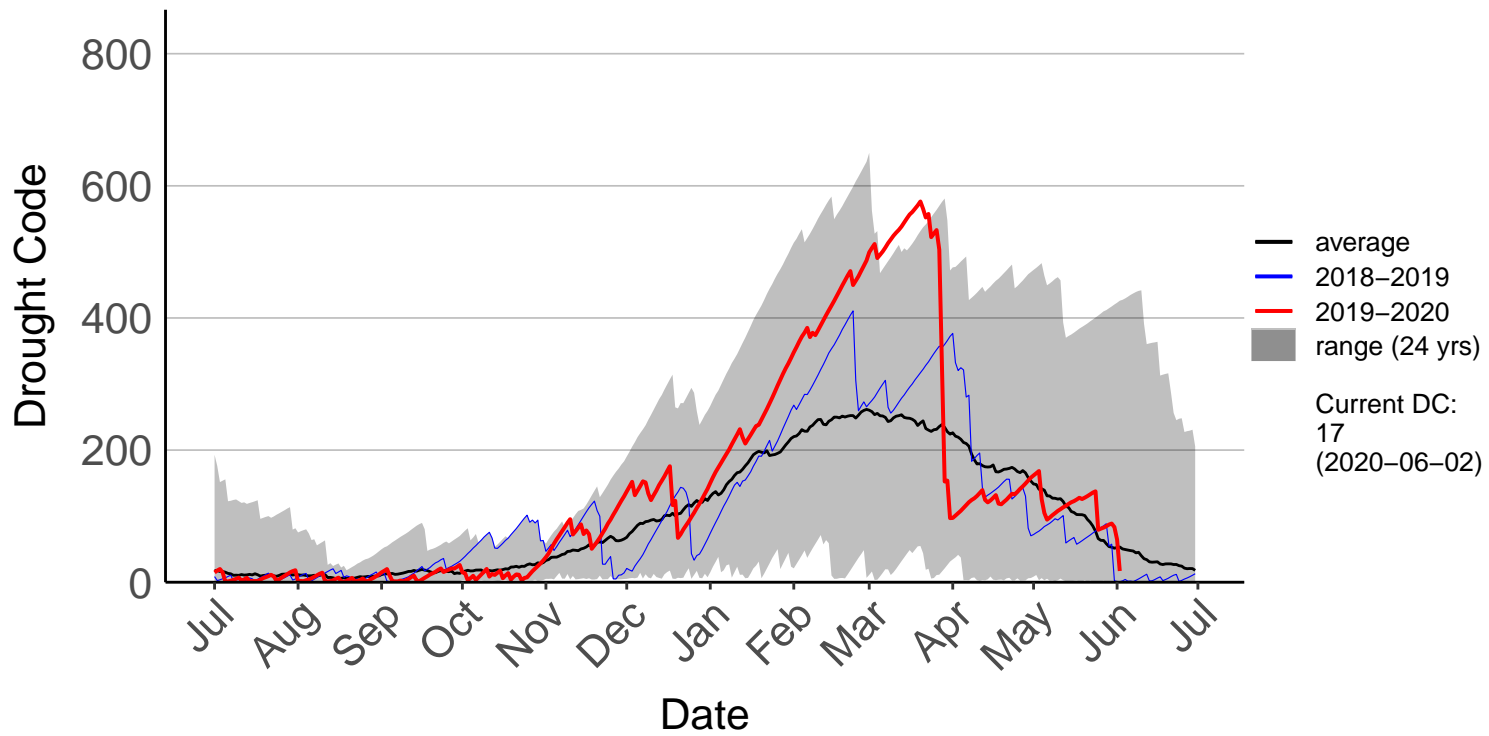

Holdsworth Station Raws (Jul 1996 to Jun 2020)