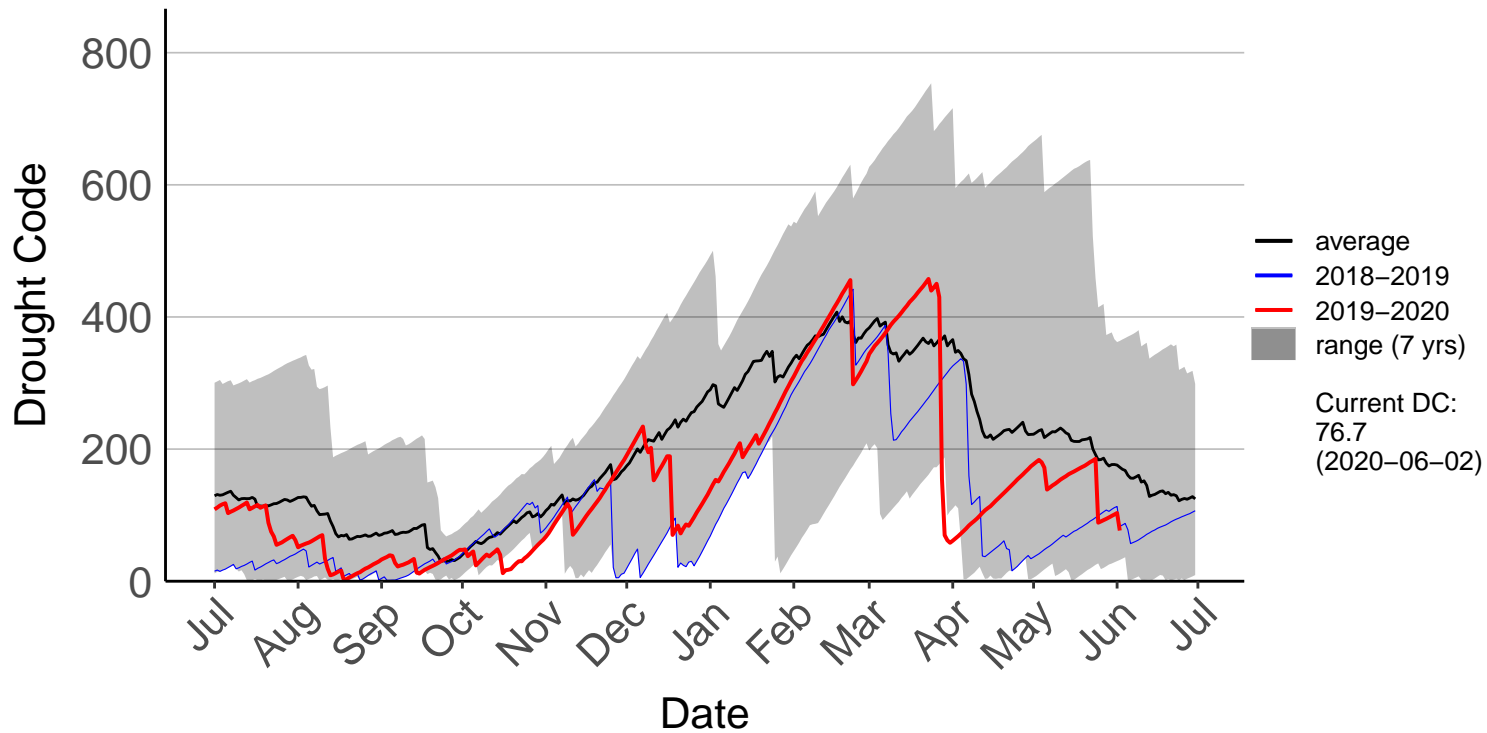

Palliser Raws (Jan 2014 to Jun 2020)