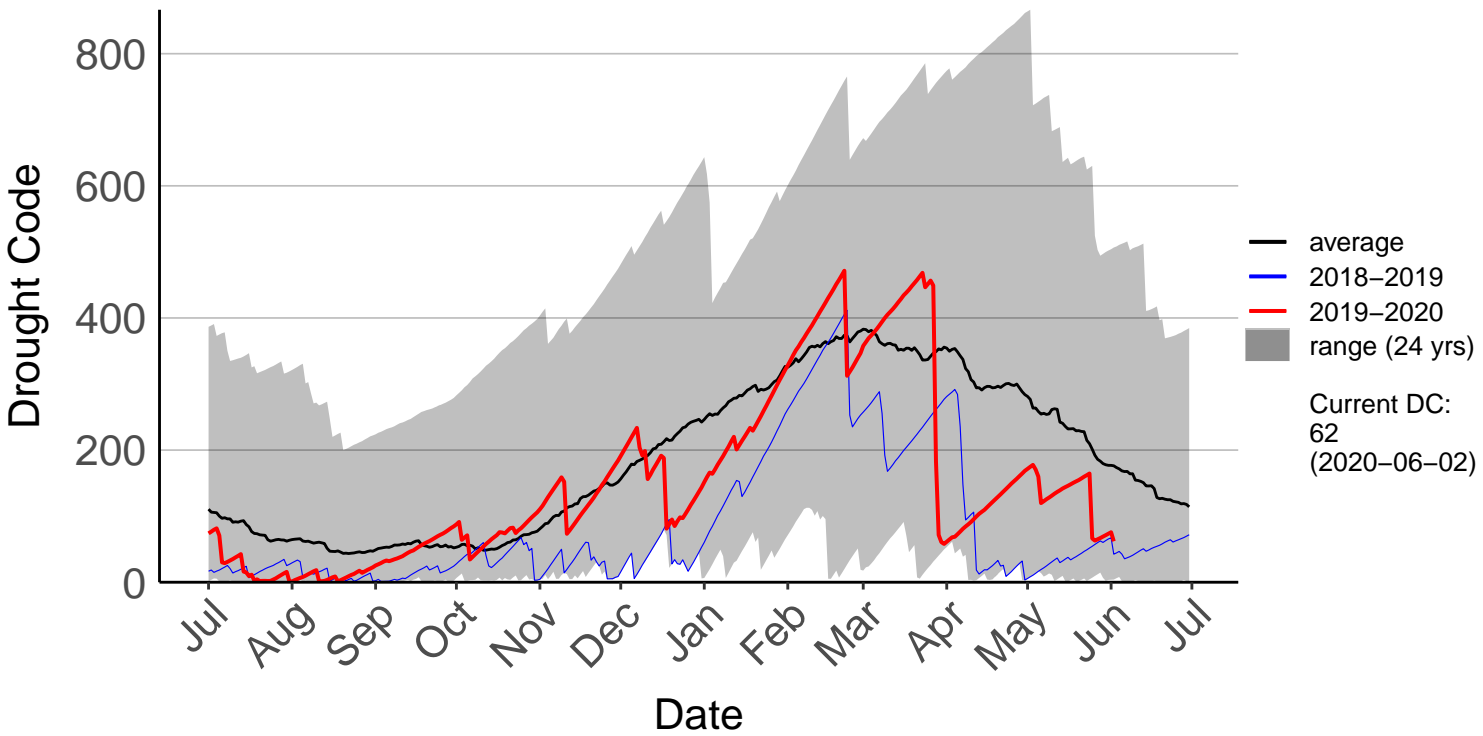

Ngawi Aws (Jul 1996 to Jun 2020)