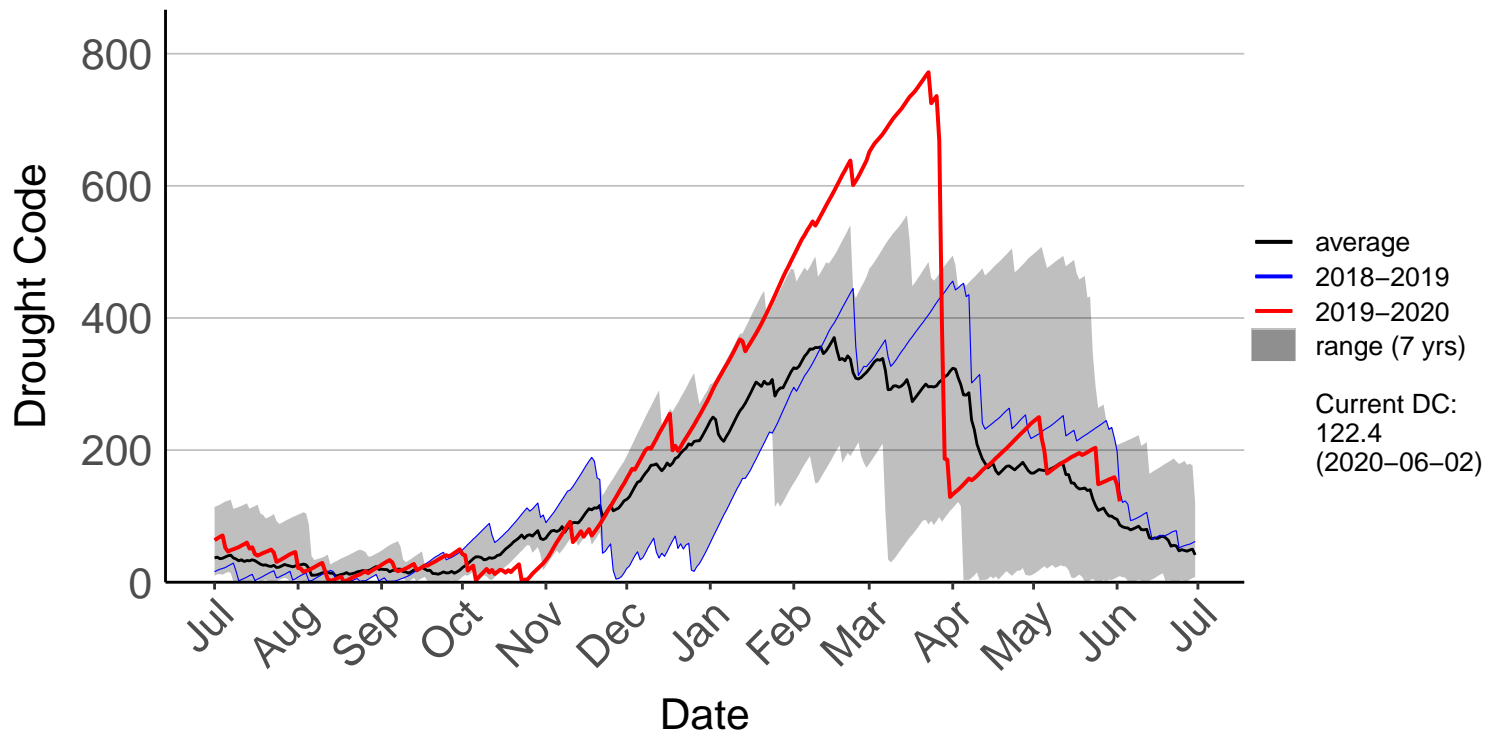

Homebush Raws (Jan 2014 to Jun 2020)