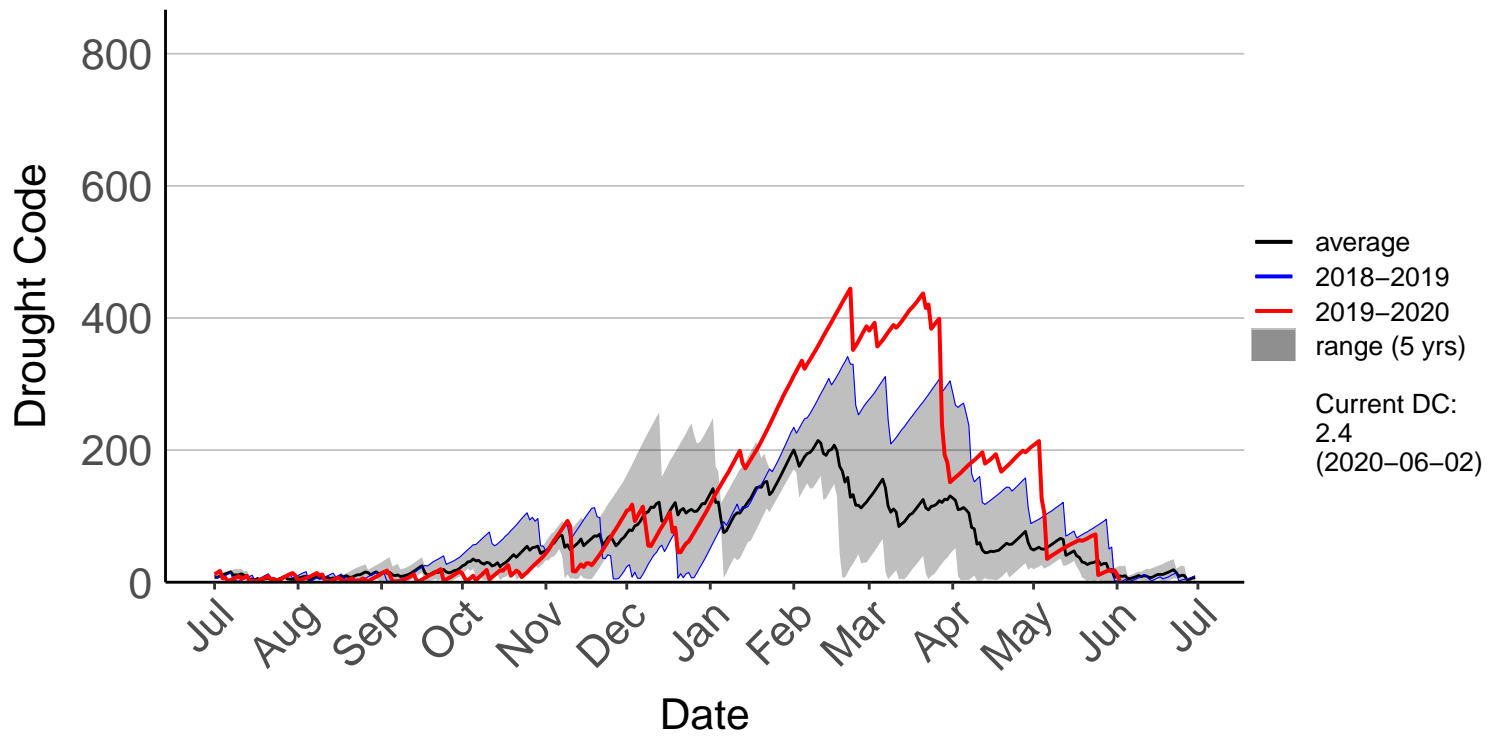

Featherston Raws (May 2016 to Jun 2020)