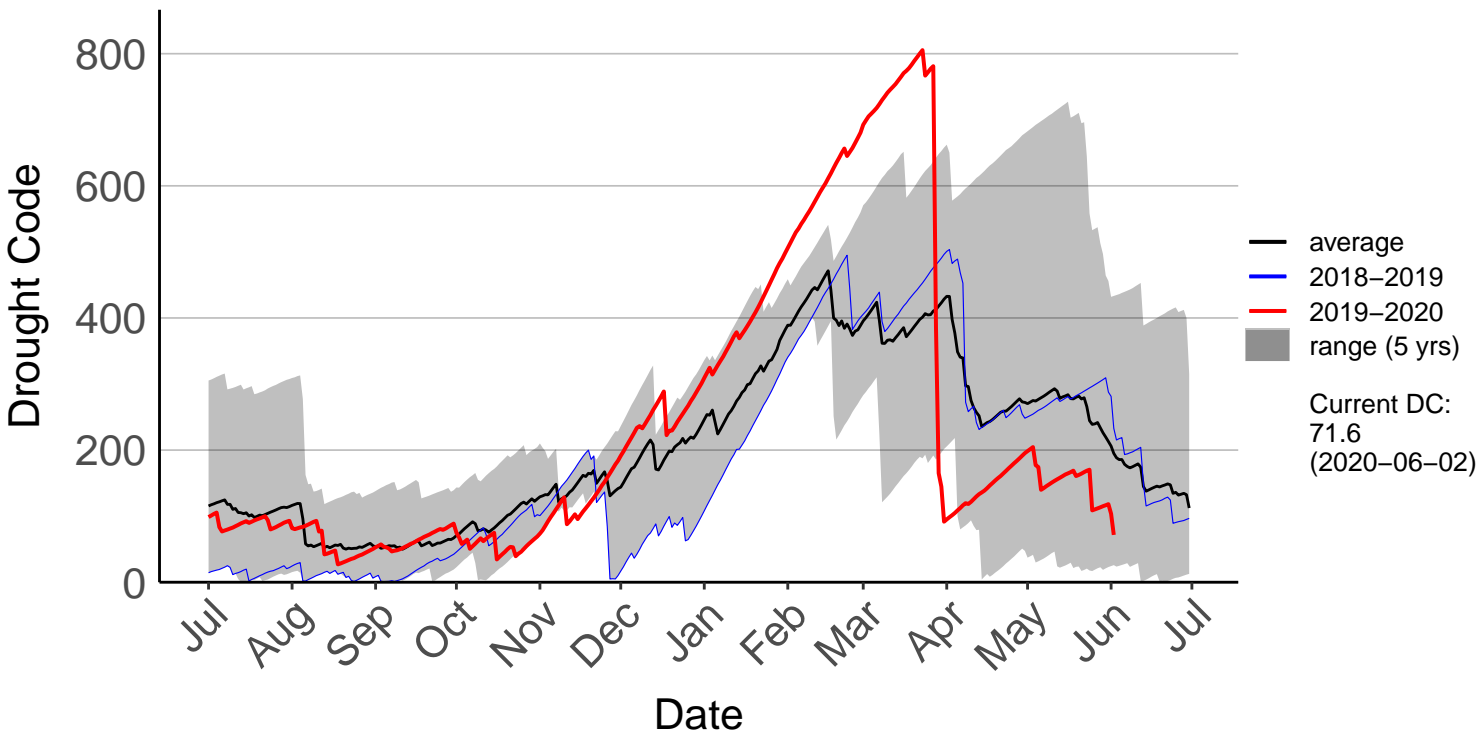

Ngaumu Forest 2 Raws (Jan 2016 to Jun 2020)