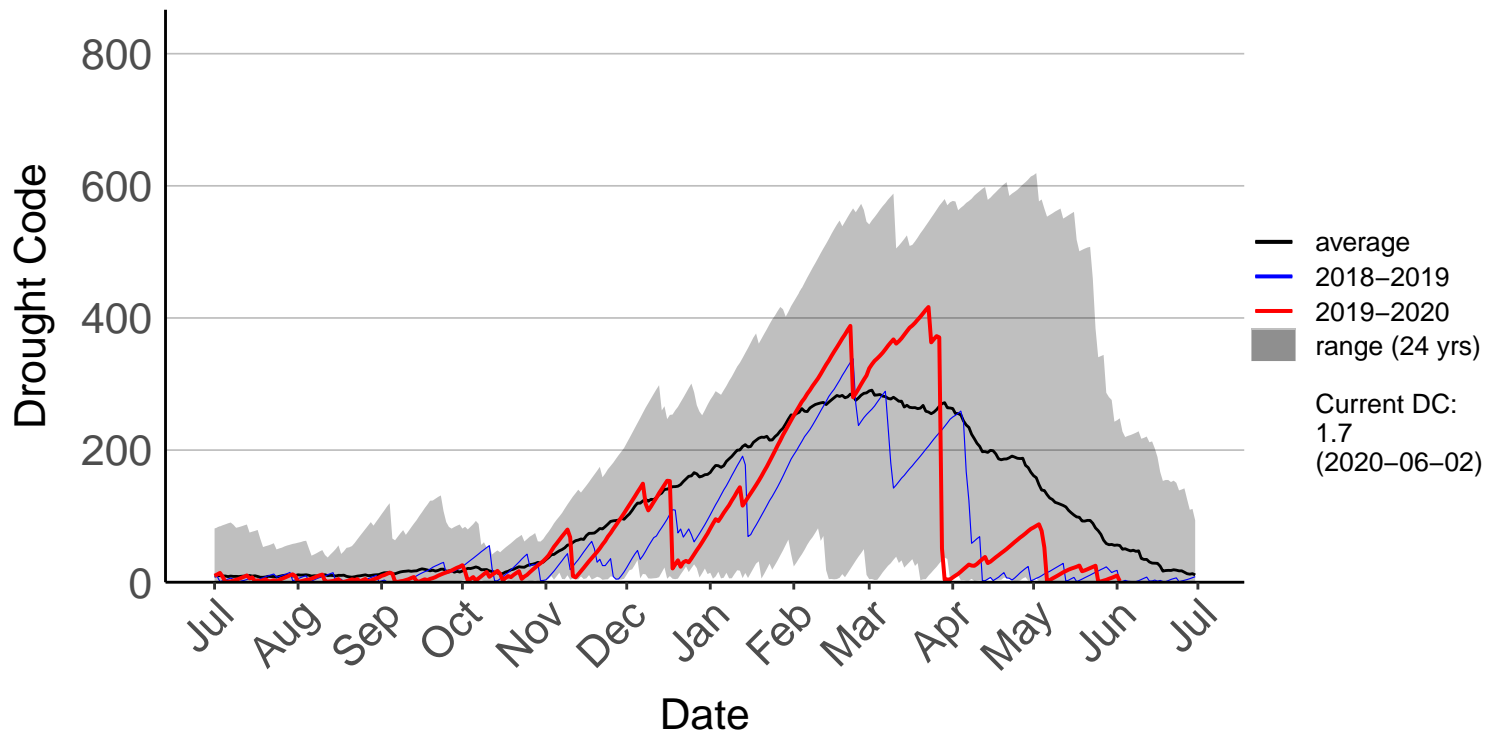

Haurangi Raws (Jul 1996 to Jun 2020)