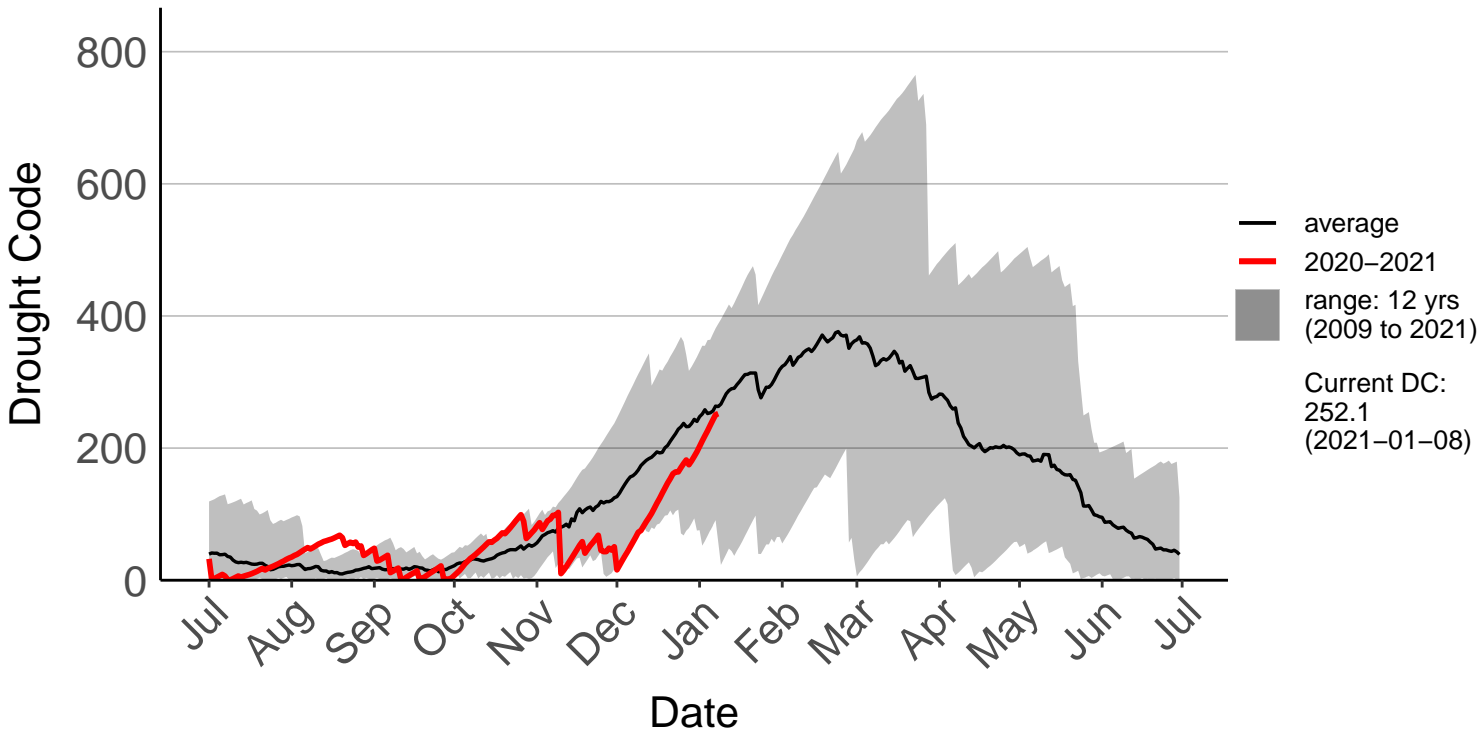

Castlepoint SYNOP

Crofoot Raws

Featherston Raws

Haurangi Raws

Holdsworth Station Raws

Homebush Raws

Masterton Aero Aws

Ngaumu Forest 2 Raws

Ngaumu Forest Raws – DISCONTINUED

Ngawi Aws

Palliser Raws

Stony Creek Raws

Te Muna Raws

Tinui Raws