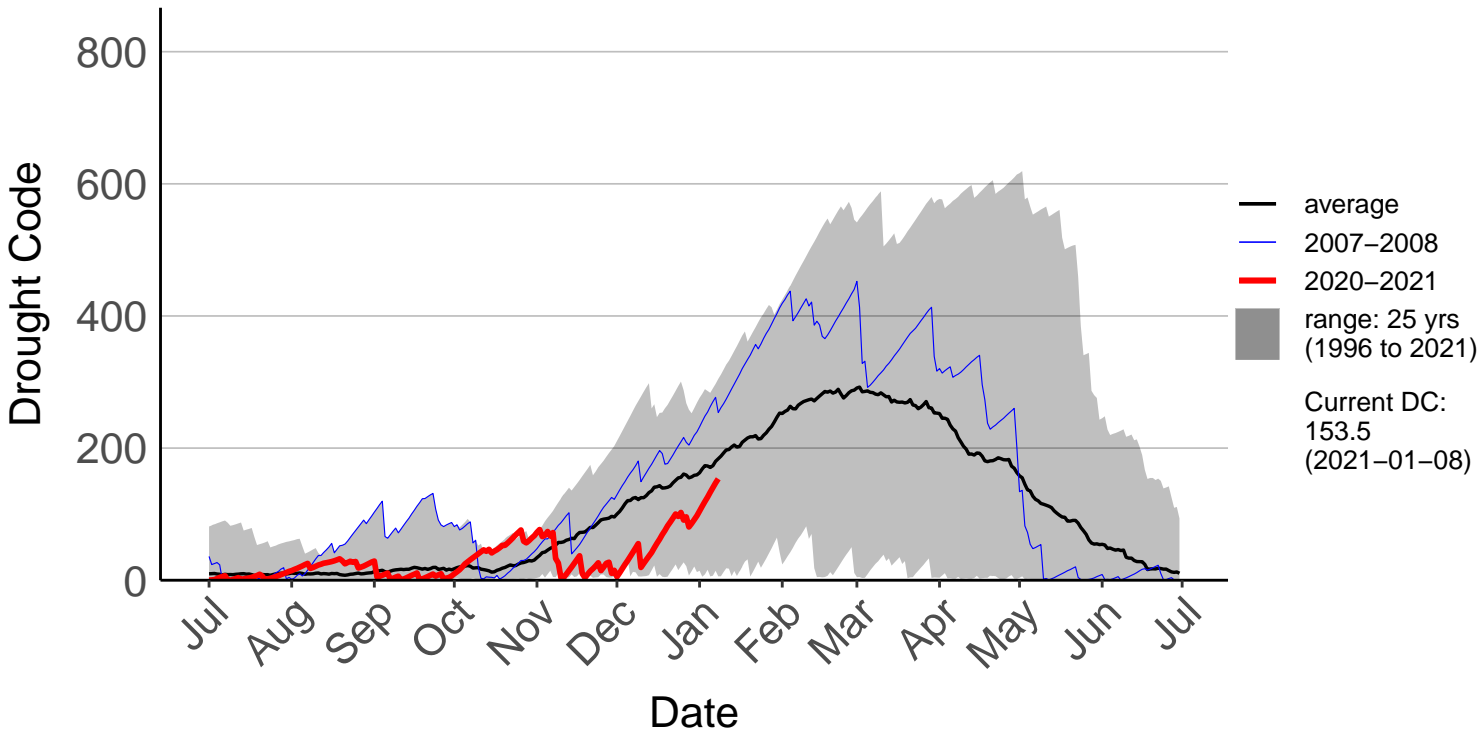

Castlepoint SYNOP

Crofoot Raws

Featherston Raws

Haurangi Raws

Holdsworth Station Raws

Homebush Raws

Masterton Aero Aws

Ngaumu Forest 2 Raws

Ngaumu Forest Raws – DISCONTINUED

Ngawi Aws

Palliser Raws

Stony Creek Raws

Te Muna Raws

Tinui Raws