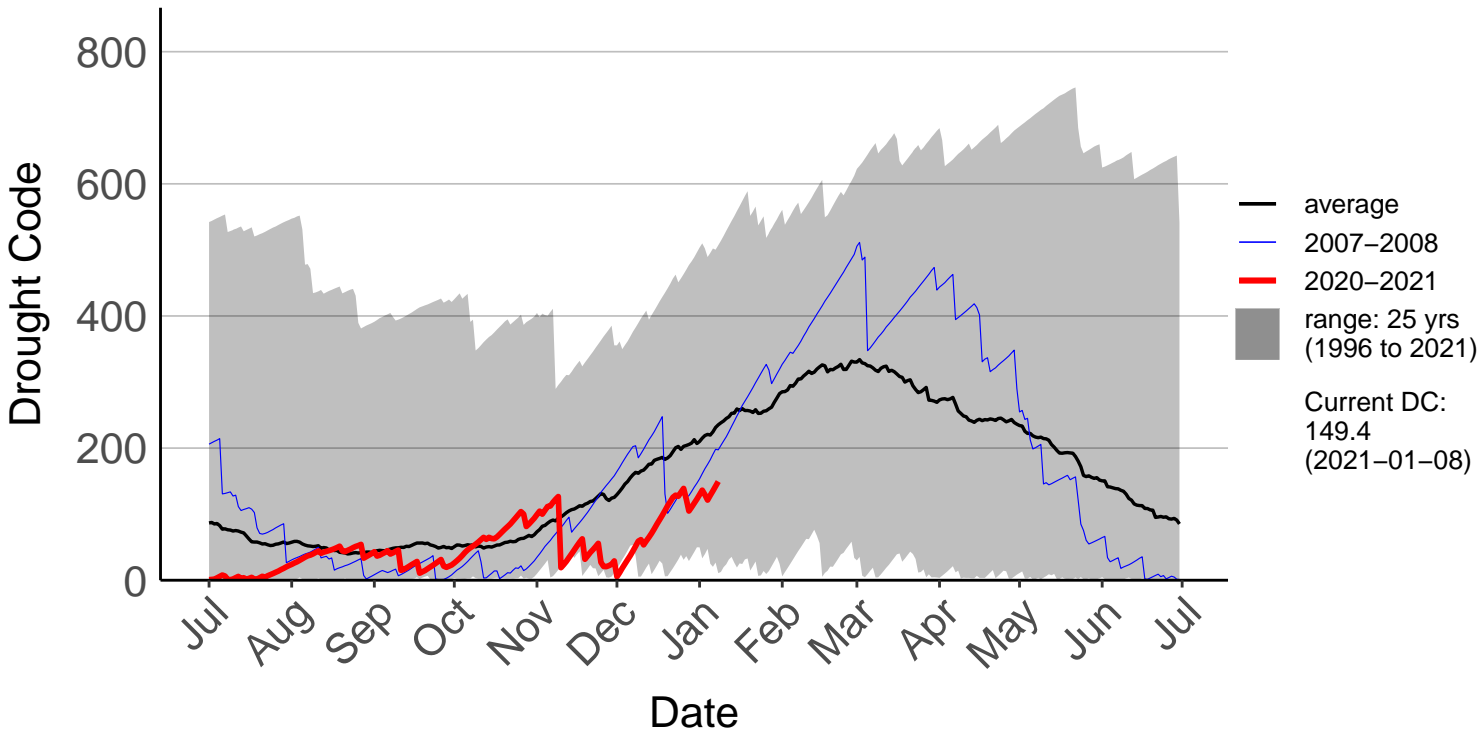

Castlepoint SYNOP

Crofoot Raws

Featherston Raws

Haurangi Raws

Holdsworth Station Raws

Homebush Raws

Masterton Aero Aws

Ngaumu Forest 2 Raws

Ngaumu Forest Raws – DISCONTINUED

Ngawi Aws

Palliser Raws

Stony Creek Raws

Te Muna Raws

Tinui Raws