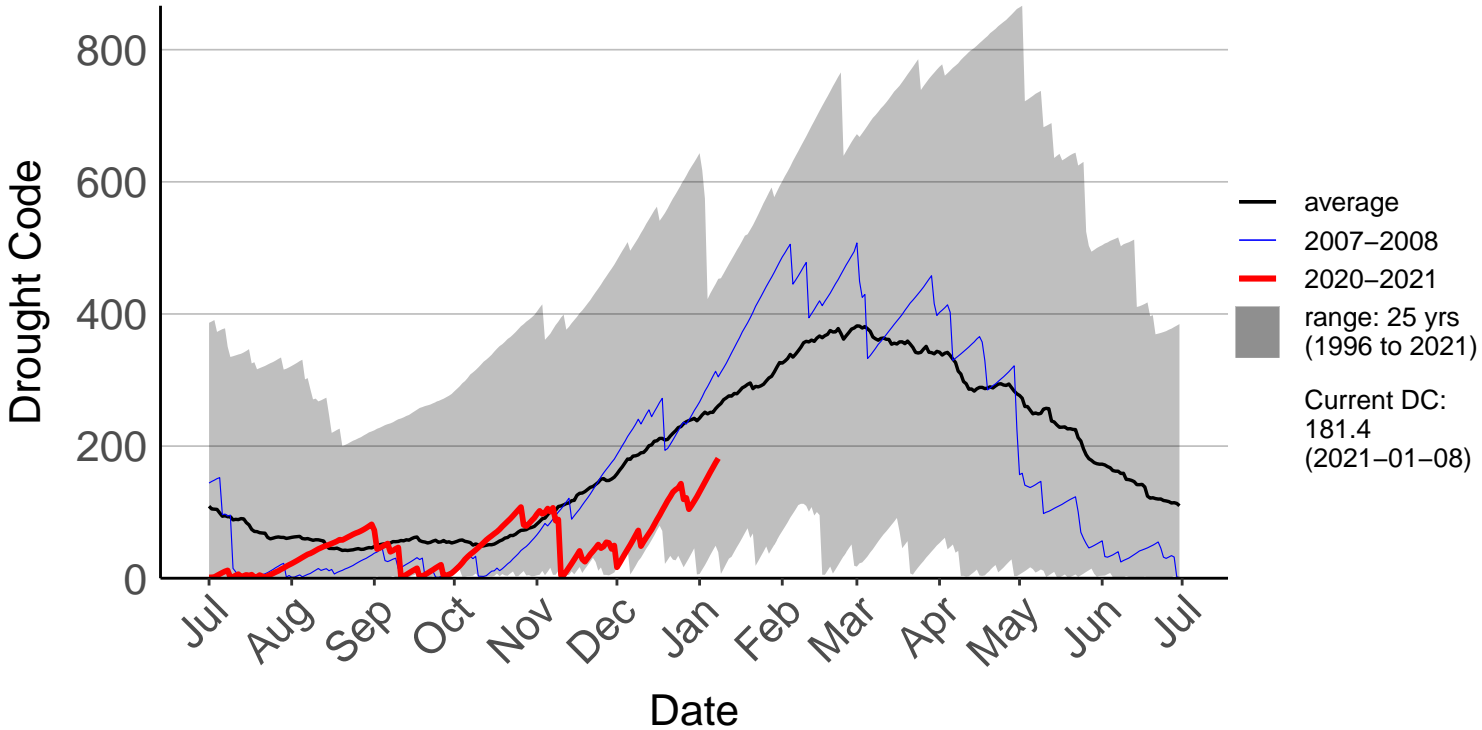

Castlepoint SYNOP

Crofoot Raws

Featherston Raws

Haurangi Raws

Holdsworth Station Raws

Homebush Raws

Masterton Aero Aws

Ngaumu Forest 2 Raws

Ngaumu Forest Raws – DISCONTINUED

Ngawi Aws

Palliser Raws

Stony Creek Raws

Te Muna Raws

Tinui Raws