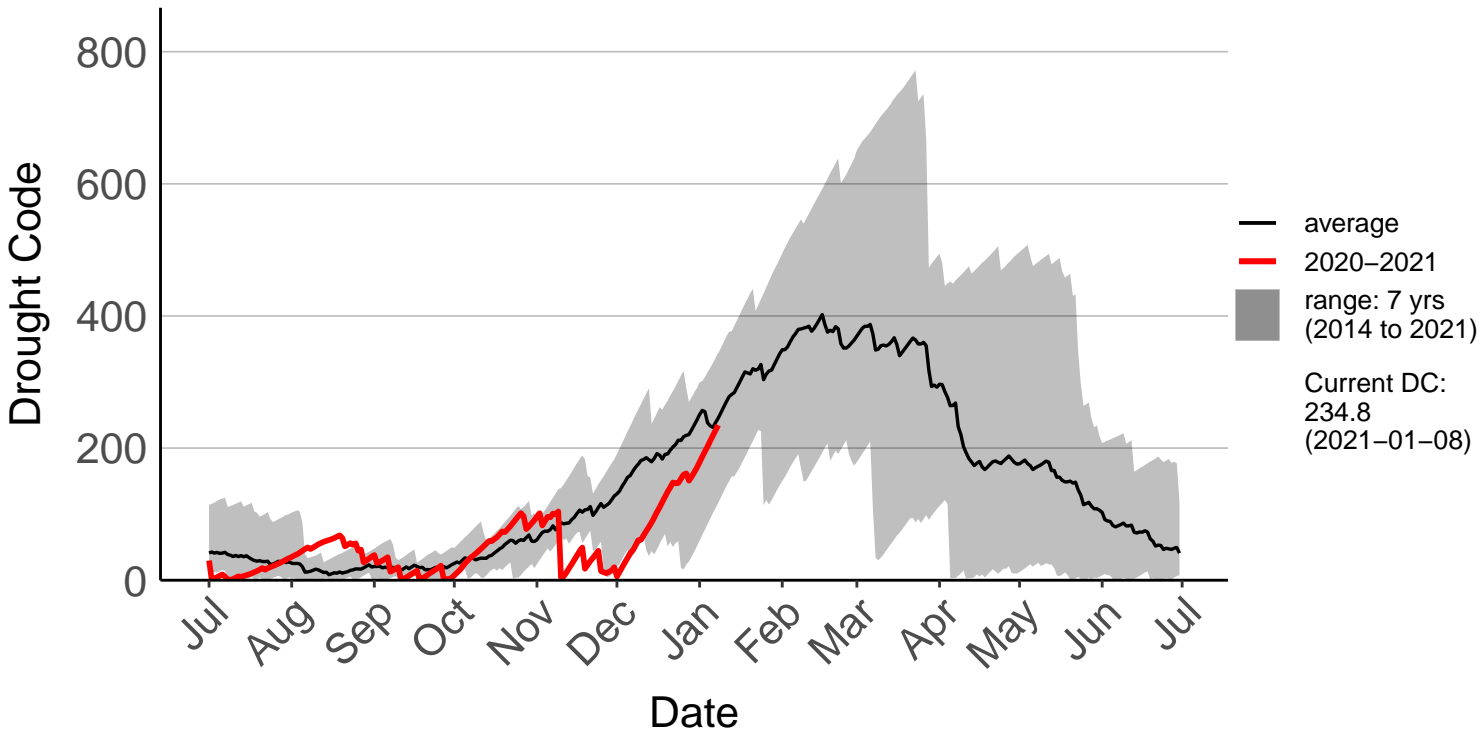

Castlepoint SYNOP

Crofoot Raws

Featherston Raws

Haurangi Raws

Holdsworth Station Raws

Homebush Raws

Masterton Aero Aws

Ngaumu Forest 2 Raws