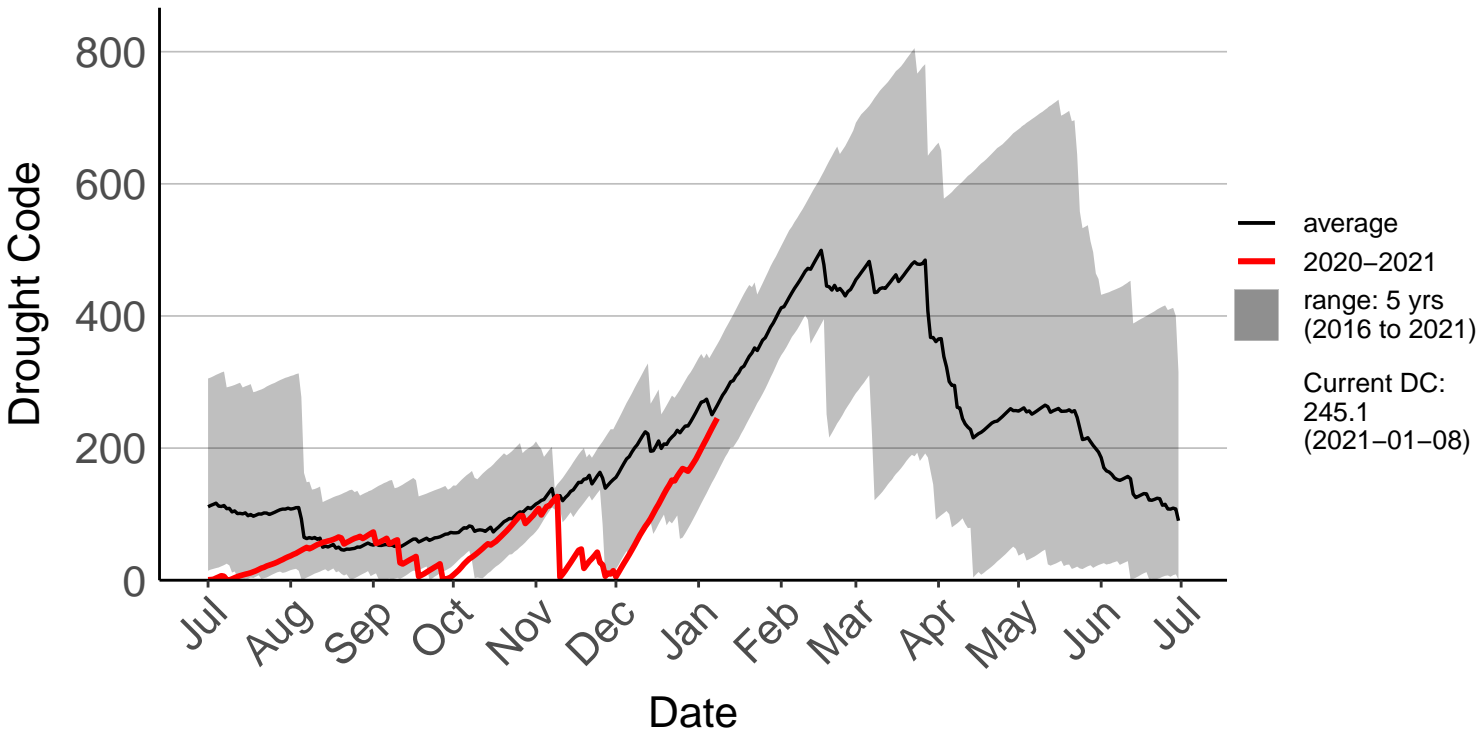

Castlepoint SYNOP

Crofoot Raws

Featherston Raws

Haurangi Raws

Holdsworth Station Raws

Homebush Raws

Masterton Aero Aws

Ngaumu Forest 2 Raws