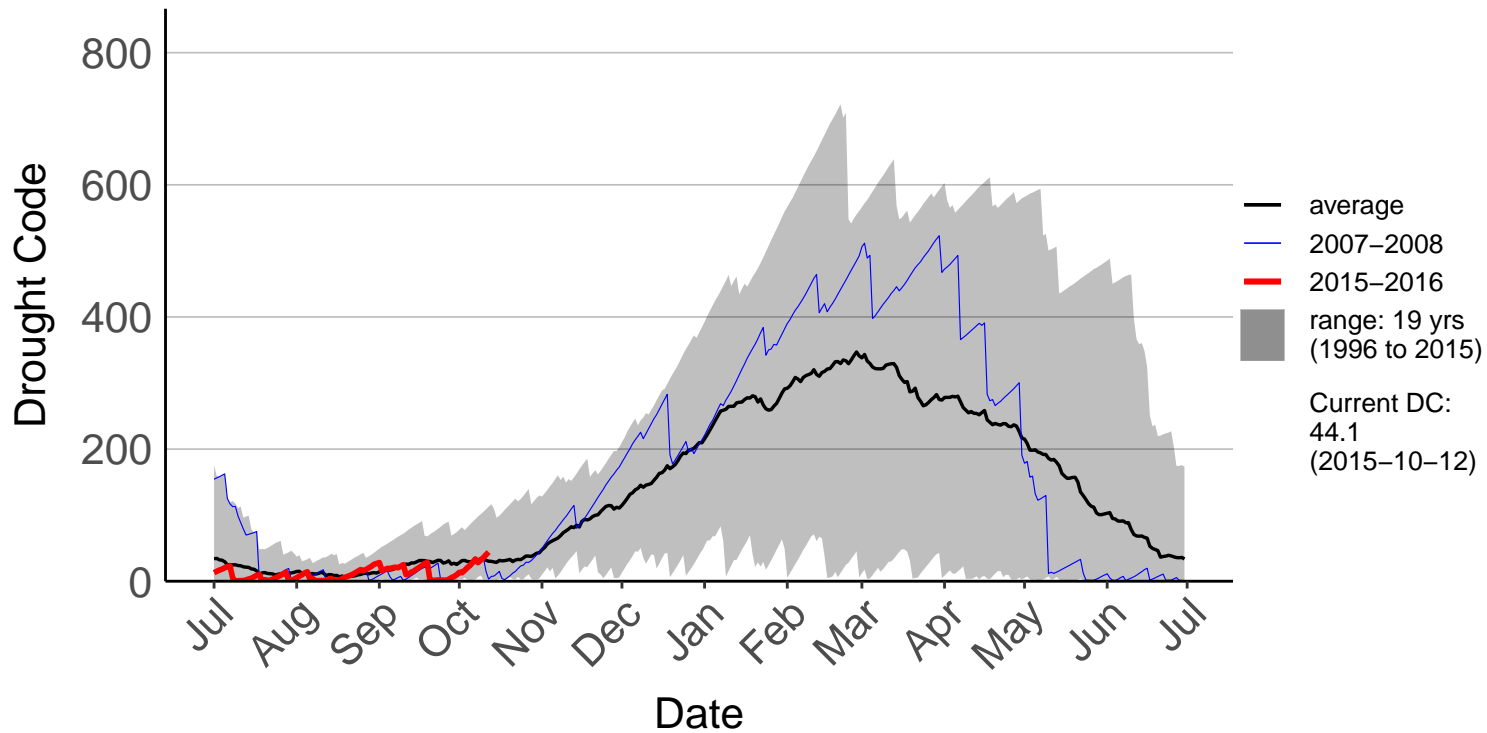

Castlepoint SYNOP

Crofoot Raws

Featherston Raws

Haurangi Raws

Holdsworth Station Raws

Homebush Raws

Masterton Aero Aws

Ngaumu Forest 2 Raws

Ngaumu Forest Raws – DISCONTINUED

Ngawi Aws

Palliser Raws

Stony Creek Raws

Te Muna Raws

Tinui Raws