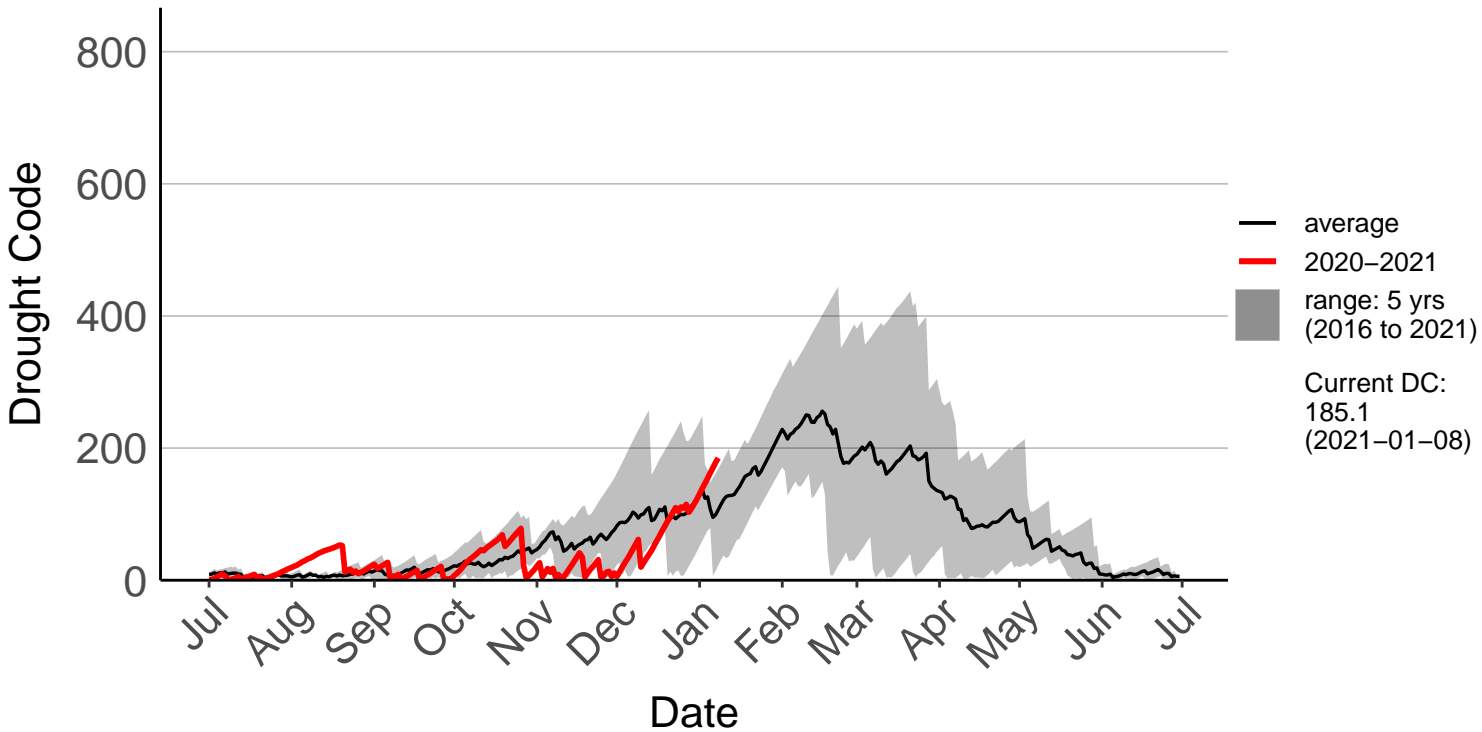

Castlepoint SYNOP

Crofoot Raws

Featherston Raws

Haurangi Raws

Holdsworth Station Raws

Homebush Raws

Masterton Aero Aws

Ngaumu Forest 2 Raws

Ngaumu Forest Raws – DISCONTINUED

Ngawi Aws

Palliser Raws

Stony Creek Raws

Te Muna Raws

Tinui Raws