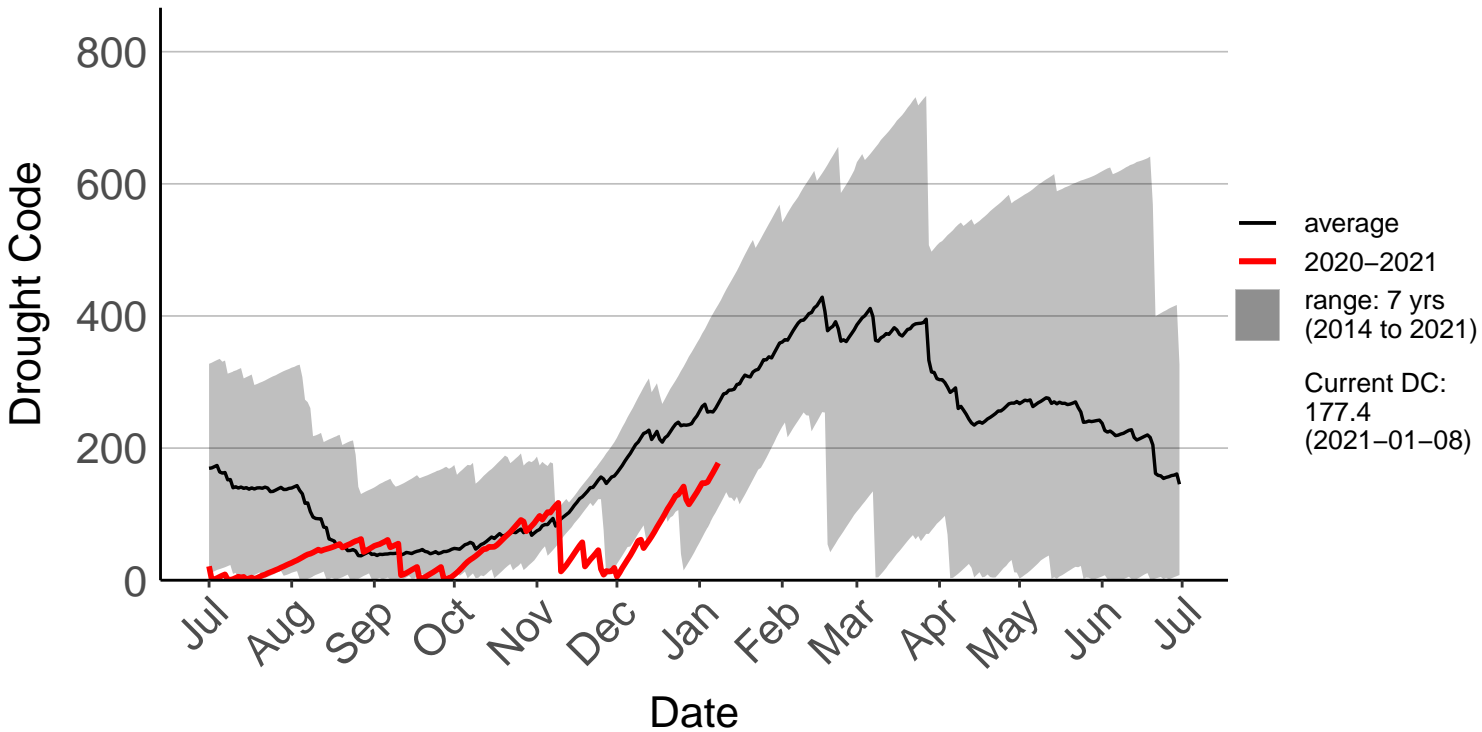

Castlepoint SYNOP

Crofoot Raws

Featherston Raws

Haurangi Raws

Holdsworth Station Raws

Homebush Raws

Masterton Aero Aws

Ngaumu Forest 2 Raws