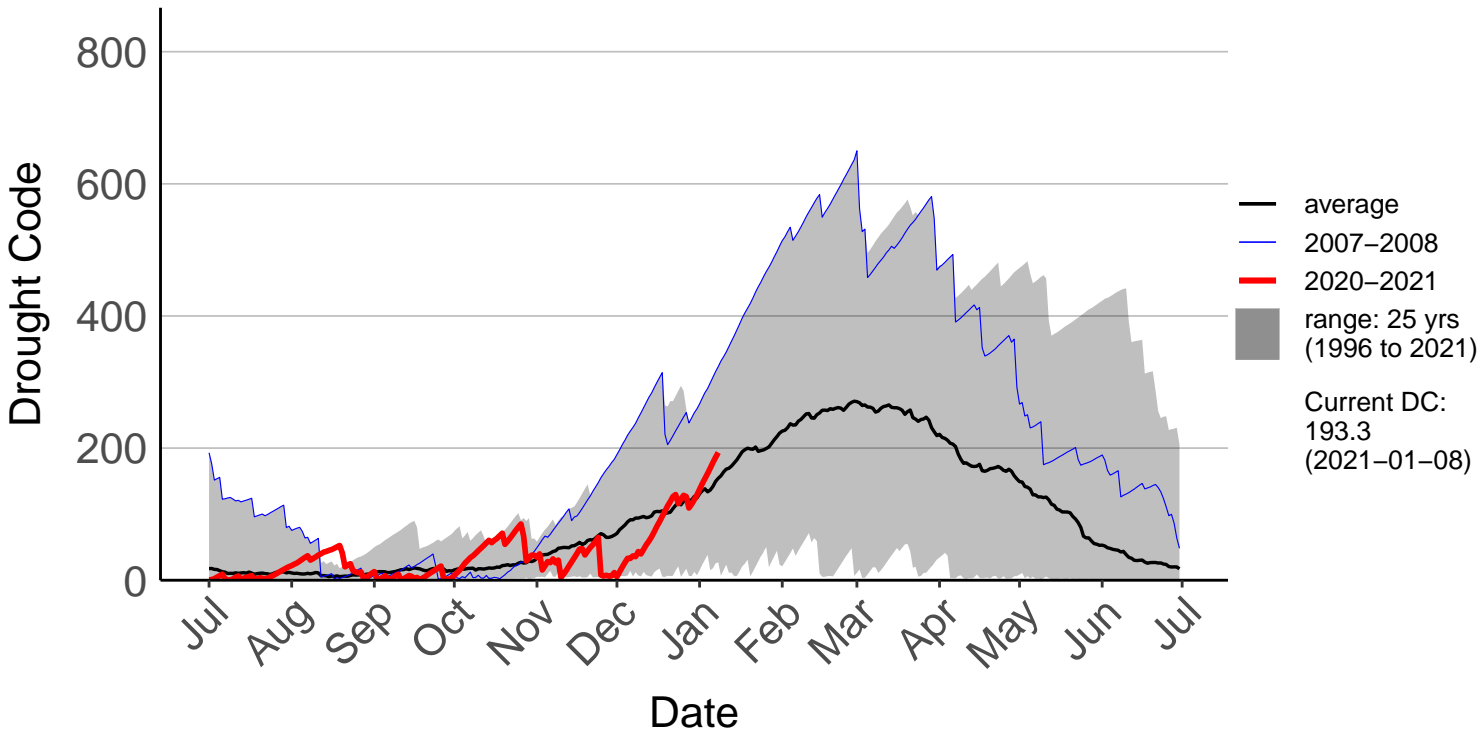

Castlepoint SYNOP

Crofoot Raws

Featherston Raws

Haurangi Raws

Holdsworth Station Raws

Homebush Raws

Masterton Aero Aws

Ngaumu Forest 2 Raws

Ngaumu Forest Raws – DISCONTINUED

Ngawi Aws

Palliser Raws

Stony Creek Raws

Te Muna Raws

Tinui Raws