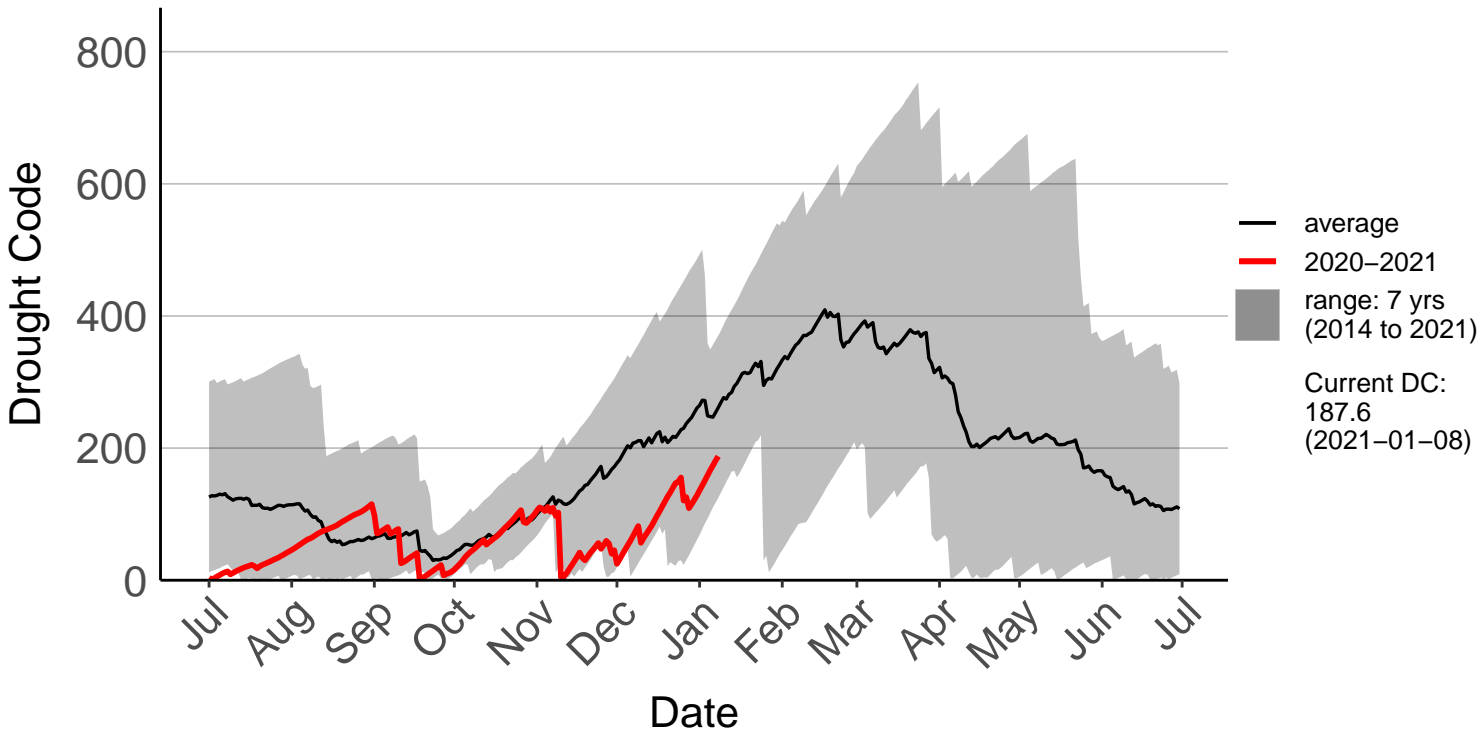

Palliser Raws