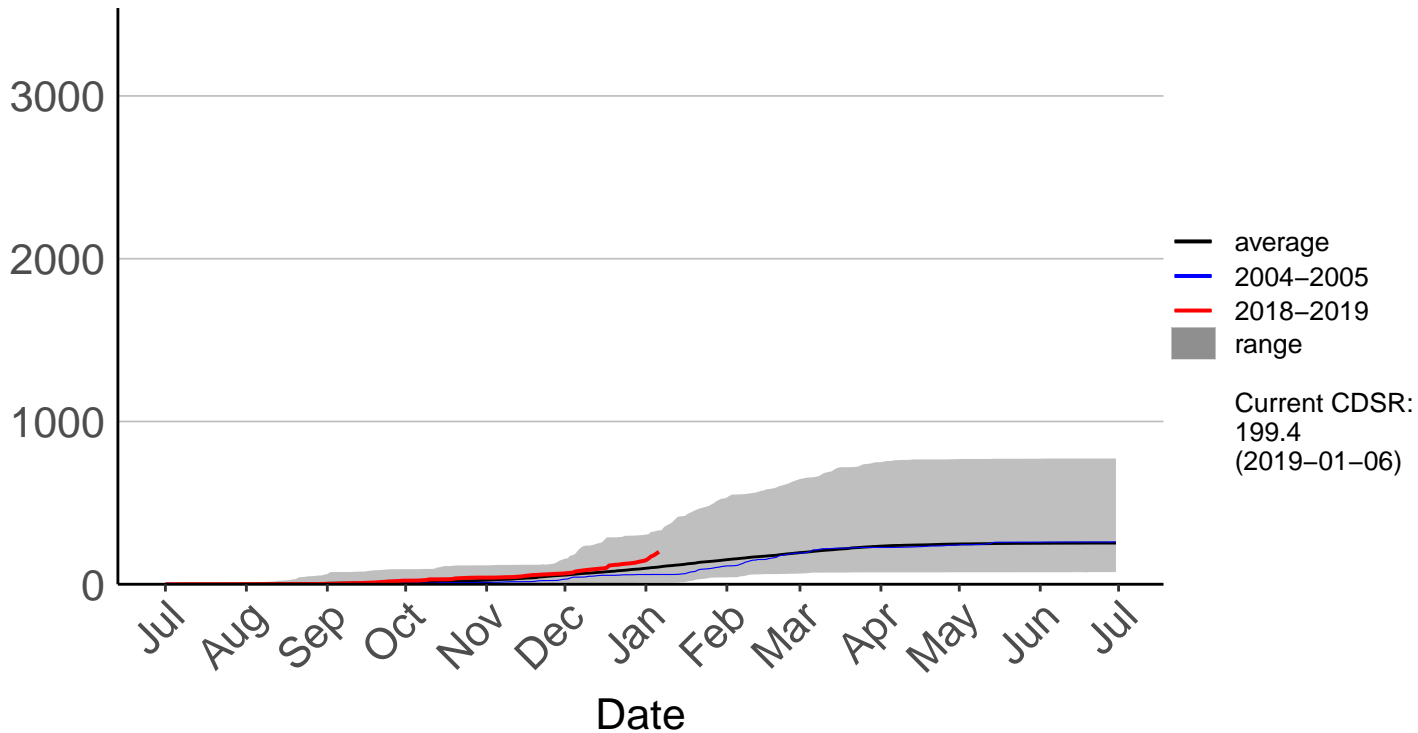

Awatere Valley, Dashwood Raws

Cumulative Fire Severity Rating

Blenheim Aero Aws

Cumulative Fire Severity Rating

Cape Campbell SYNOP

Cumulative Fire Severity Rating

Glenveigh Kaikoura Raws

Cumulative Fire Severity Rating

Kaikoura SYNOP

Cumulative Fire Severity Rating

Kenepuru Head Raws

Cumulative Fire Severity Rating

Koromiko Raws

Landsdowne Raws

Cumulative Fire Severity Rating

Lower Wairau Raws