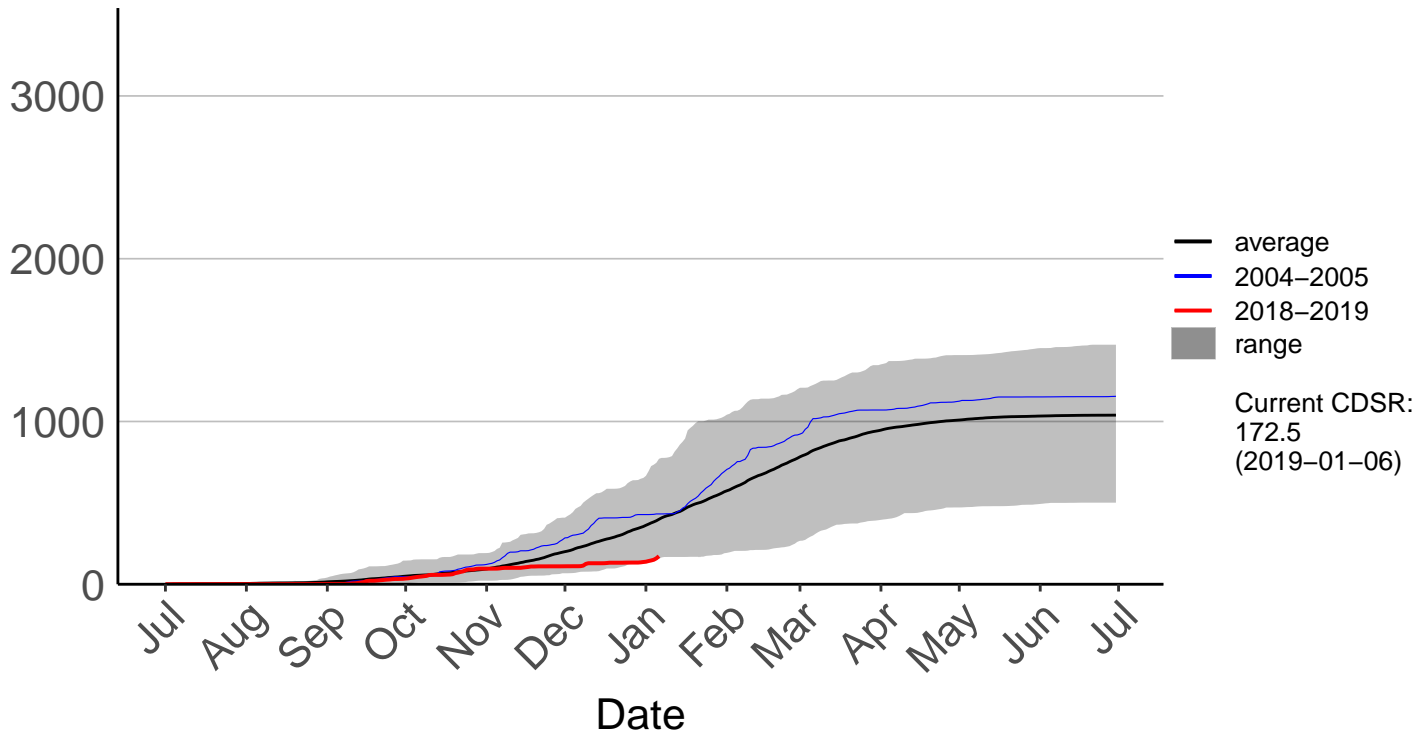

Cumulative Fire Severity Rating

Mid Awatere Valley Raws

Cumulative Fire Severity Rating

Molesworth Raws

Cumulative Fire Severity Rating

Onamalutu Raws

Cumulative Fire Severity Rating

Opua Bay Raws – DISCONTINUED