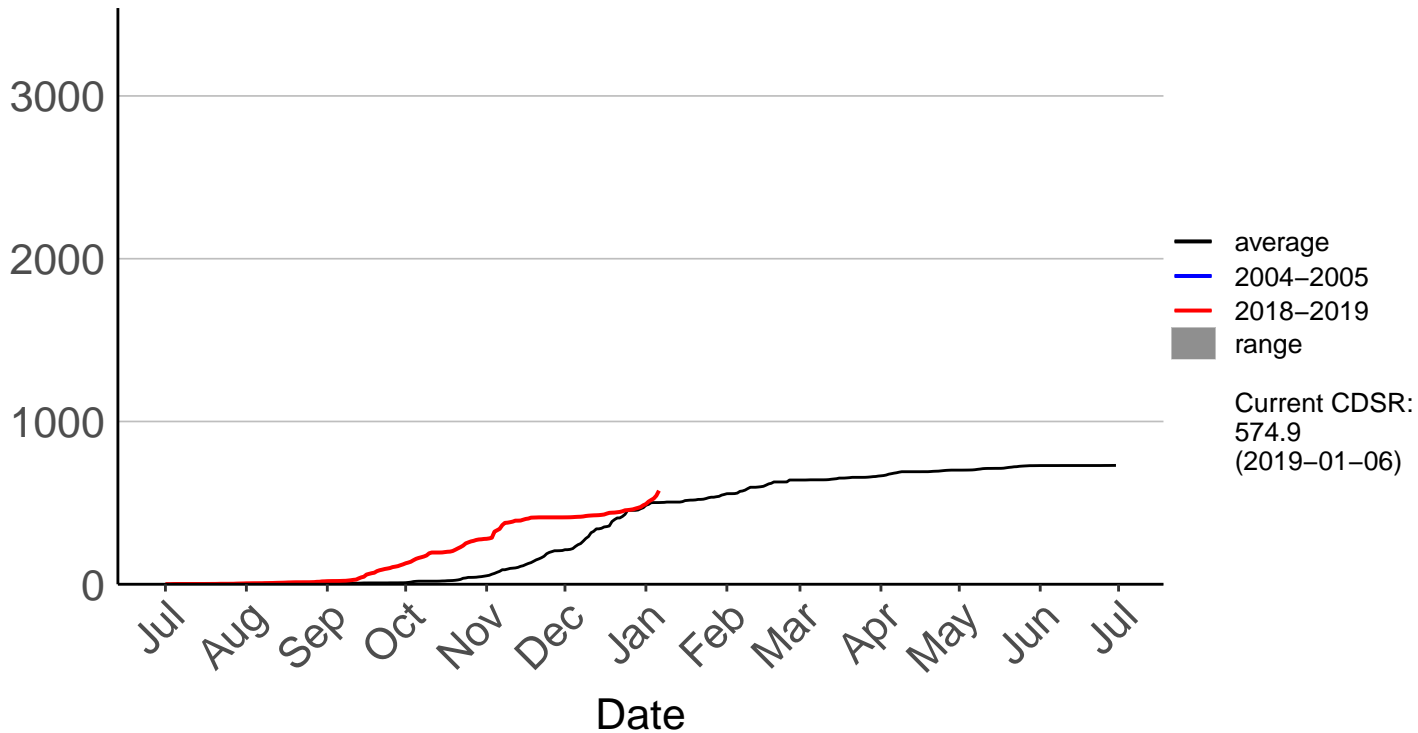

Upper Clarence Raws

Cumulative Fire Severity Rating