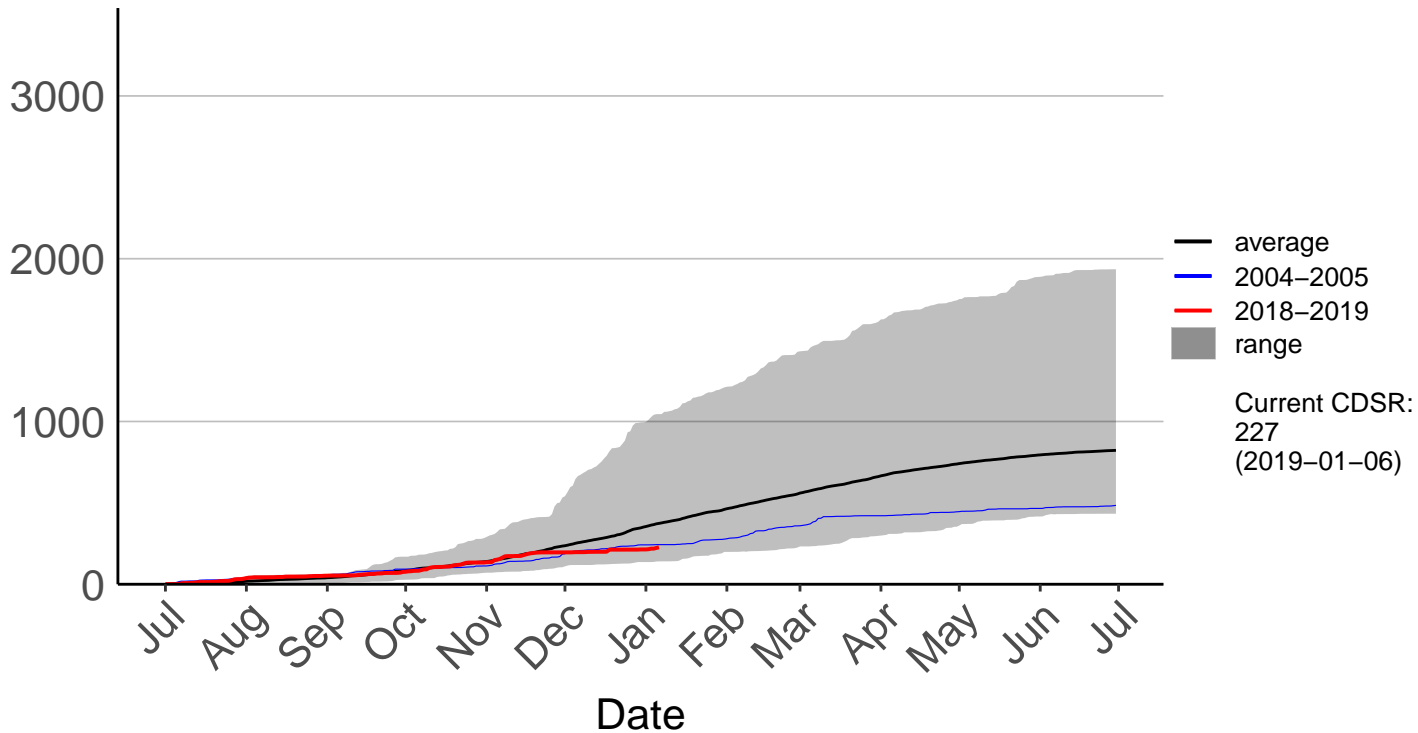

Awatere Valley, Dashwood Raws

Cumulative Fire Severity Rating

Blenheim Aero Aws

Cumulative Fire Severity Rating

Cape Campbell SYNOP

Cumulative Fire Severity Rating

Glenveigh Kaikoura Raws

Cumulative Fire Severity Rating

Kaikoura SYNOP

Cumulative Fire Severity Rating

Kenepuru Head Raws

Cumulative Fire Severity Rating

Koromiko Raws

Landsdowne Raws

Cumulative Fire Severity Rating

Lower Wairau Raws