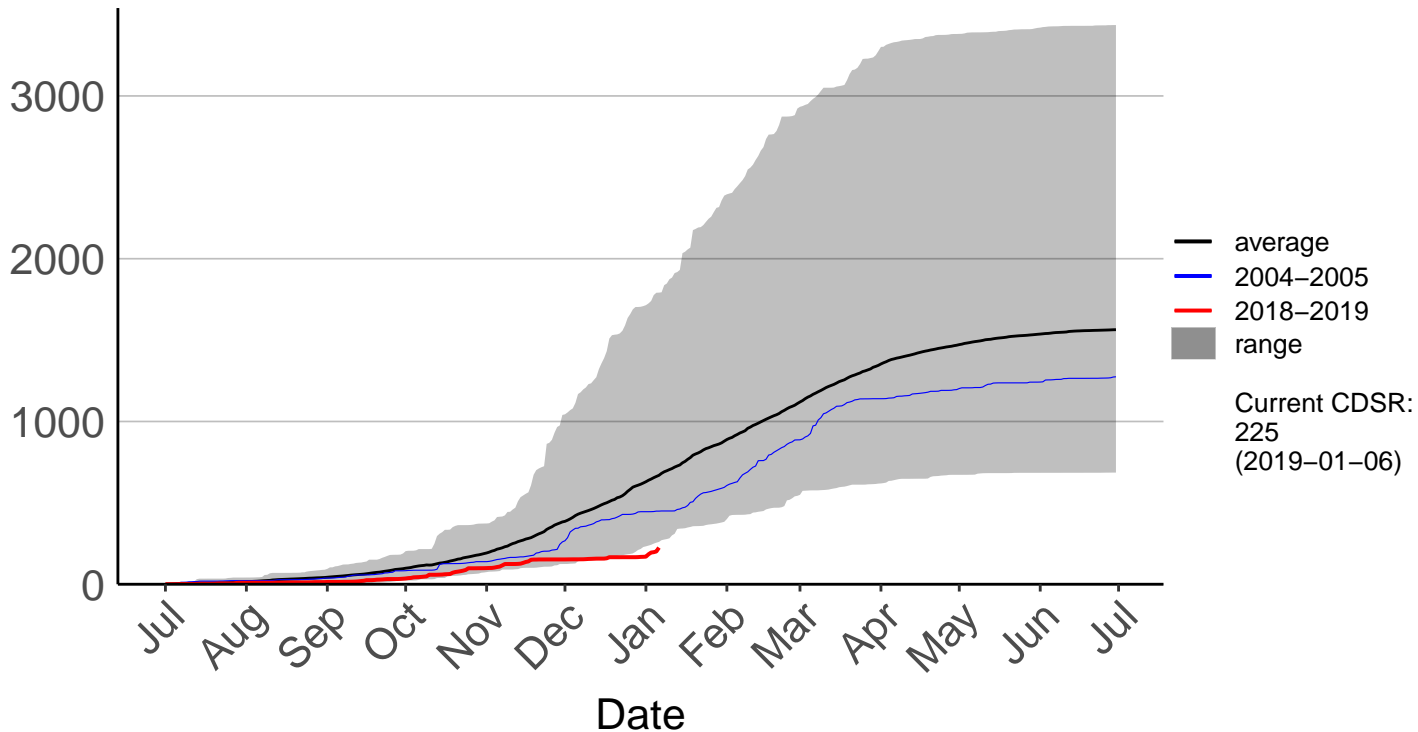

Awatere Valley, Dashwood Raws

Cumulative Fire Severity Rating

Blenheim Aero Aws

Cumulative Fire Severity Rating

Cape Campbell SYNOP

Cumulative Fire Severity Rating

Glenveigh Kaikoura Raws

Cumulative Fire Severity Rating

Kaikoura SYNOP

Cumulative Fire Severity Rating

Kenepuru Head Raws

Cumulative Fire Severity Rating

Koromiko Raws

Landsdowne Raws

Cumulative Fire Severity Rating

Lower Wairau Raws