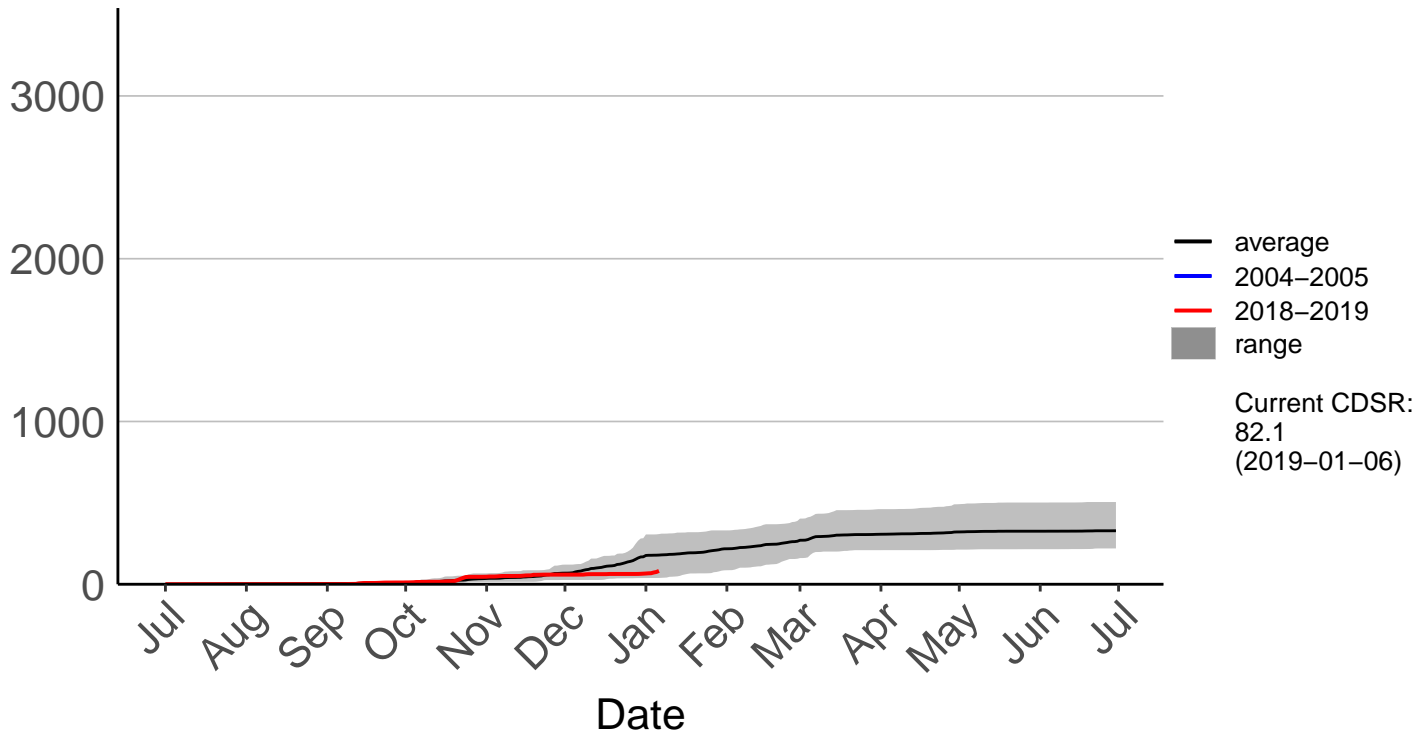

Cumulative Fire Severity Rating

Pudding Hill Raws

Cumulative Fire Severity Rating

Rai Valley Raws

Cumulative Fire Severity Rating

Tor Darroch Raws

Cumulative Fire Severity Rating

Upper Clarence Raws