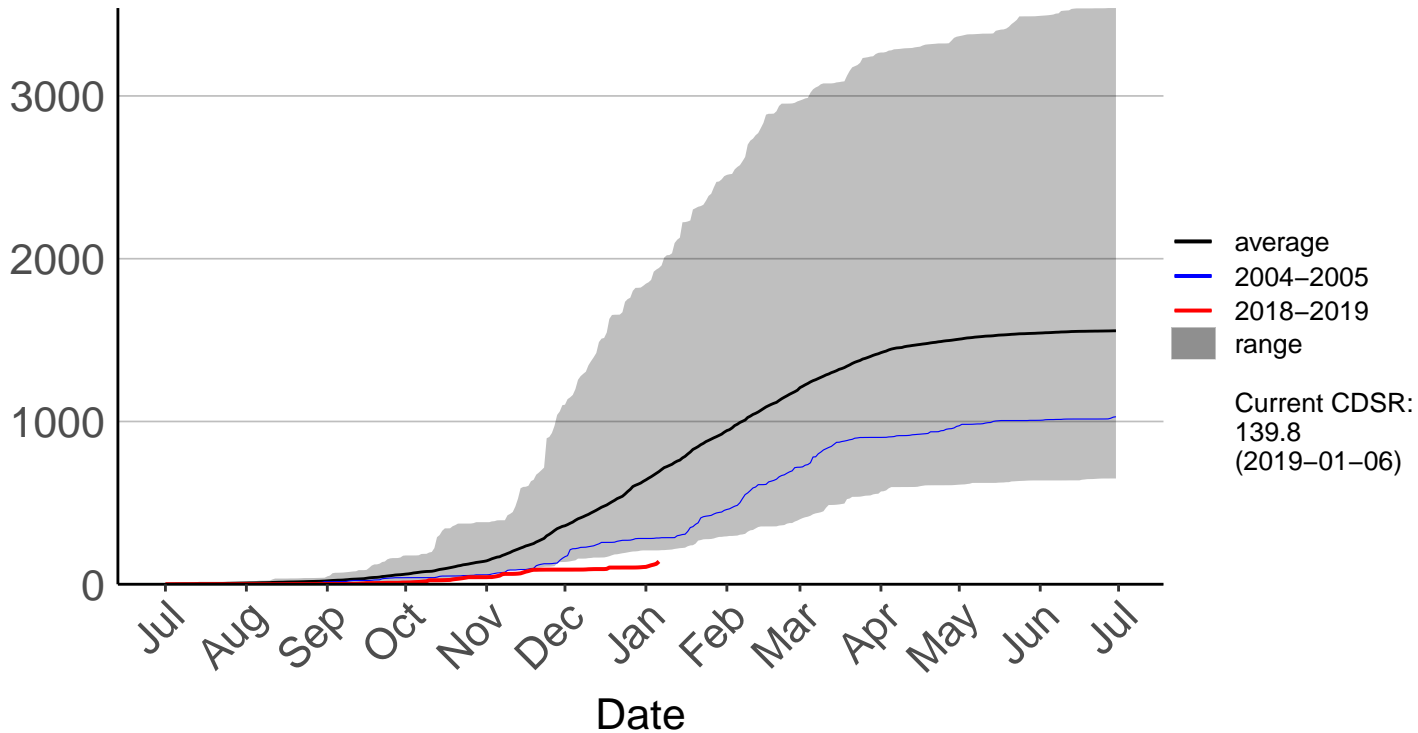

Awatere Valley, Dashwood Raws

Cumulative Fire Severity Rating

Blenheim Aero Aws

Cumulative Fire Severity Rating

Cape Campbell SYNOP

Cumulative Fire Severity Rating

Glenveigh Kaikoura Raws

Cumulative Fire Severity Rating

Kaikoura SYNOP

Cumulative Fire Severity Rating

Kenepuru Head Raws

Cumulative Fire Severity Rating

Koromiko Raws

Landsdowne Raws

Cumulative Fire Severity Rating

Lower Wairau Raws