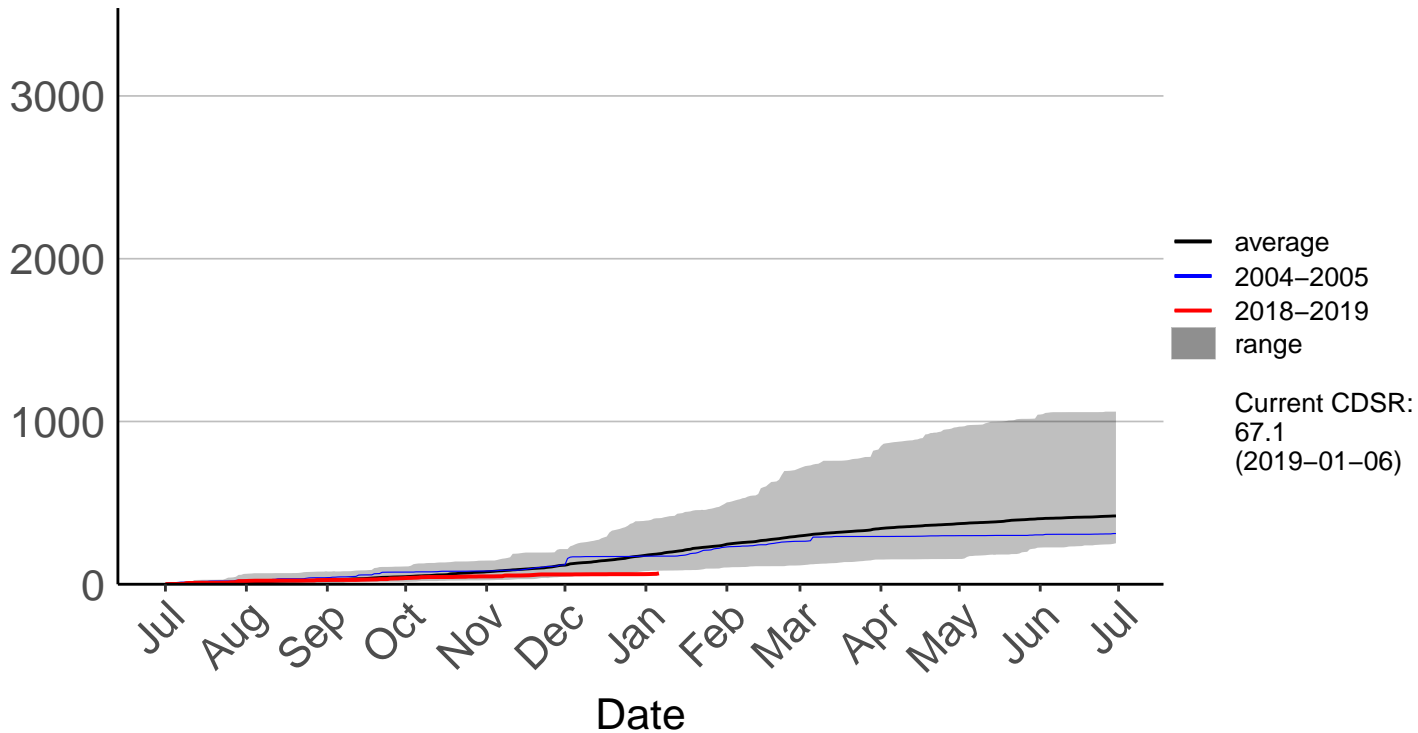

Awatere Valley, Dashwood Raws

Cumulative Fire Severity Rating

Blenheim Aero Aws

Cumulative Fire Severity Rating

Cape Campbell SYNOP

Cumulative Fire Severity Rating

Glenveigh Kaikoura Raws

Cumulative Fire Severity Rating

Kaikoura SYNOP

Cumulative Fire Severity Rating

Kenepuru Head Raws

Cumulative Fire Severity Rating

Koromiko Raws

Landsdowne Raws

Cumulative Fire Severity Rating

Lower Wairau Raws