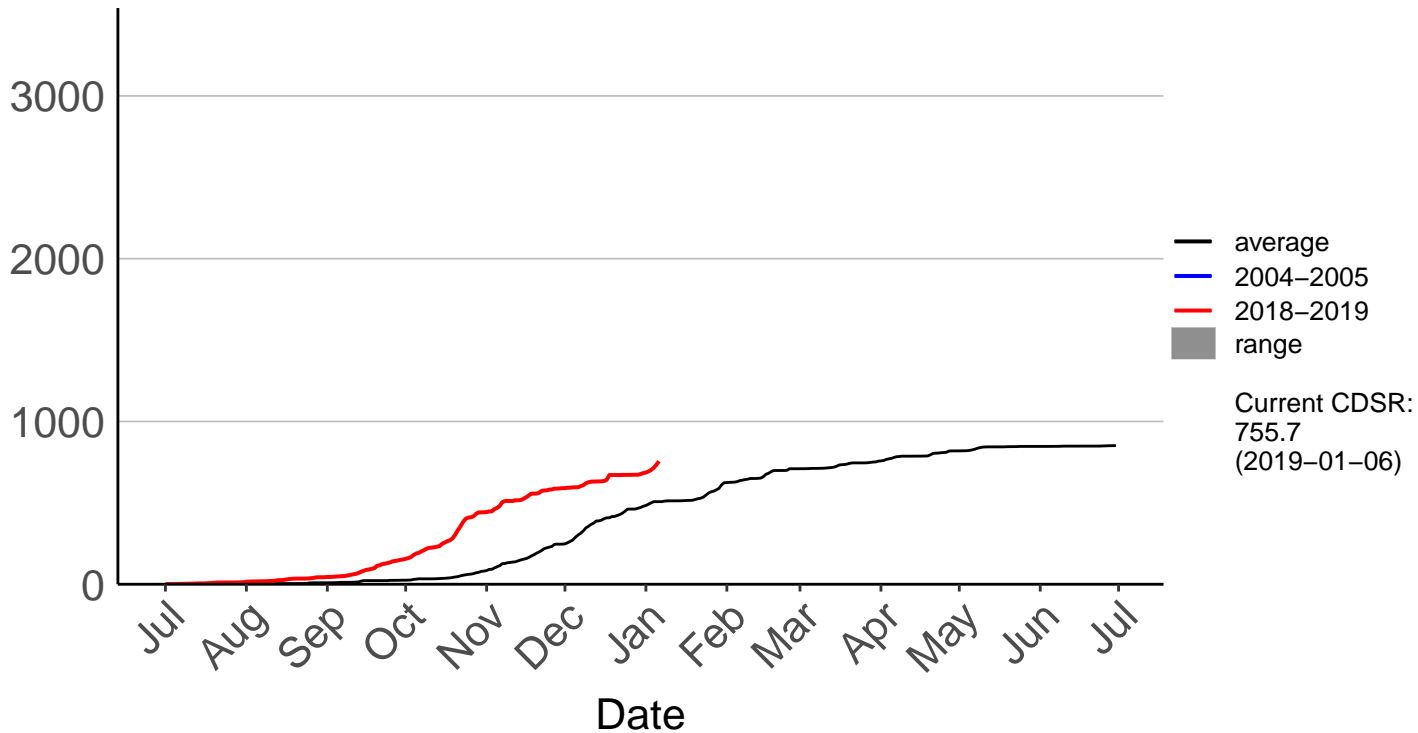

Mid Awatere Valley Raws

Cumulative Fire Severity Rating