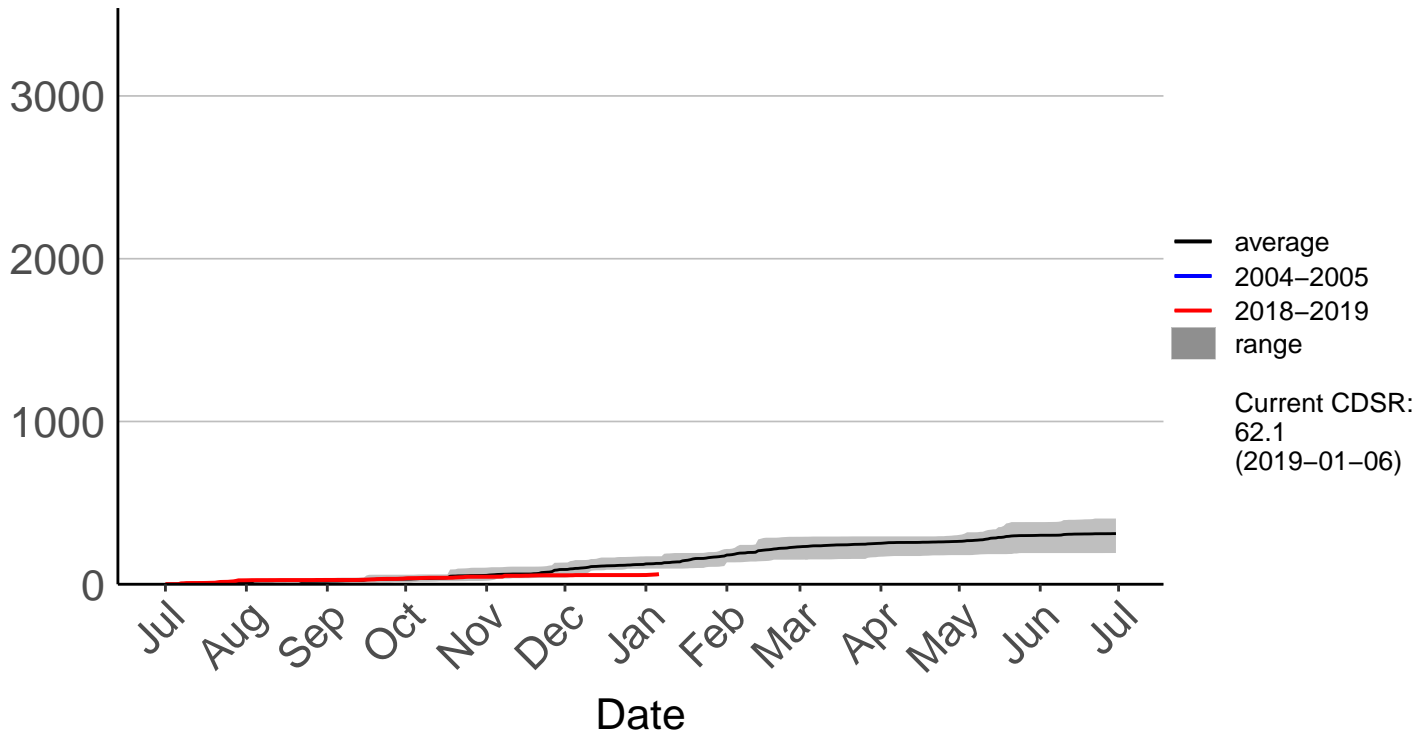

Awatere Valley, Dashwood Raws

Cumulative Fire Severity Rating

Blenheim Aero Aws

Cumulative Fire Severity Rating

Cape Campbell SYNOP

Cumulative Fire Severity Rating

Glenveigh Kaikoura Raws

Cumulative Fire Severity Rating

Kaikoura SYNOP

Cumulative Fire Severity Rating

Kenepuru Head Raws

Cumulative Fire Severity Rating

Koromiko Raws

Landsdowne Raws

Cumulative Fire Severity Rating

Lower Wairau Raws