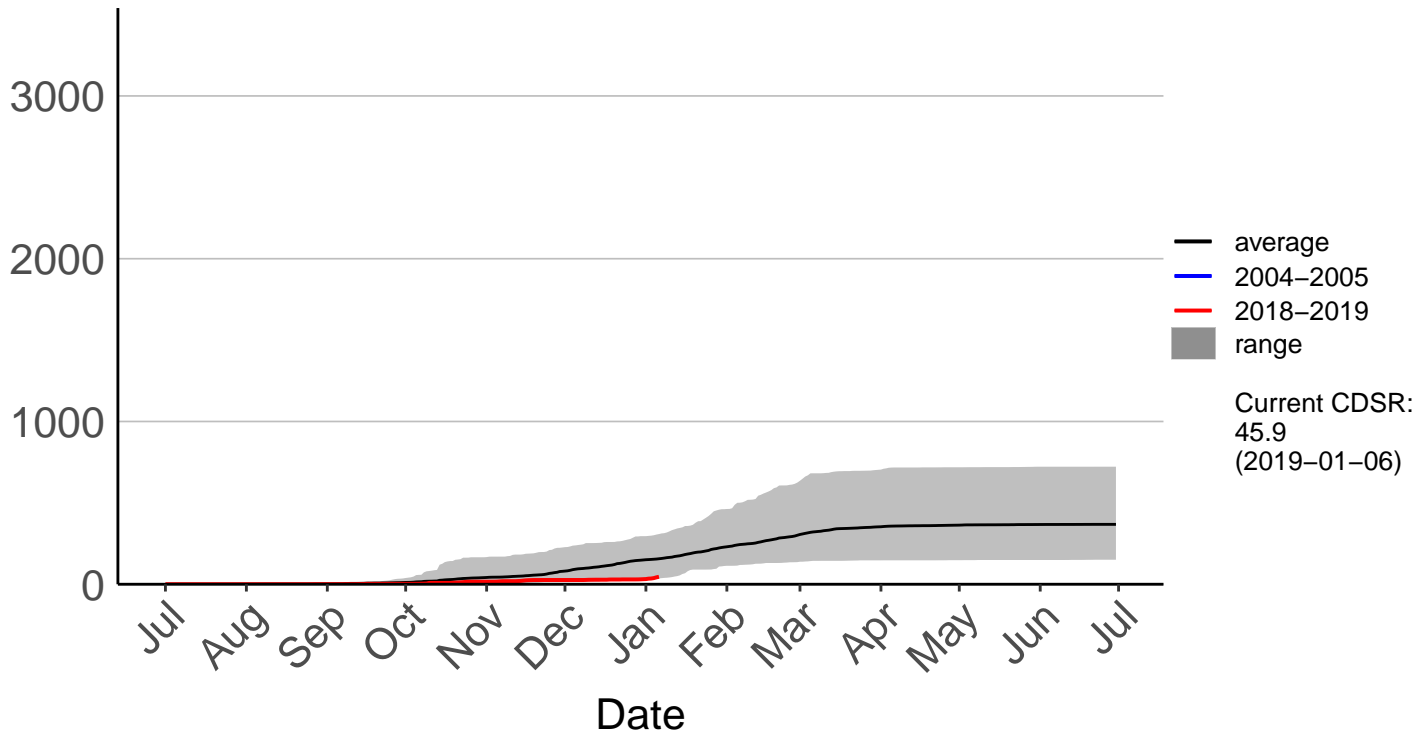

Cumulative Fire Severity Rating

Mid Awatere Valley Raws

Cumulative Fire Severity Rating

Molesworth Raws

Cumulative Fire Severity Rating

Onamalutu Raws

Cumulative Fire Severity Rating

Opua Bay Raws – DISCONTINUED