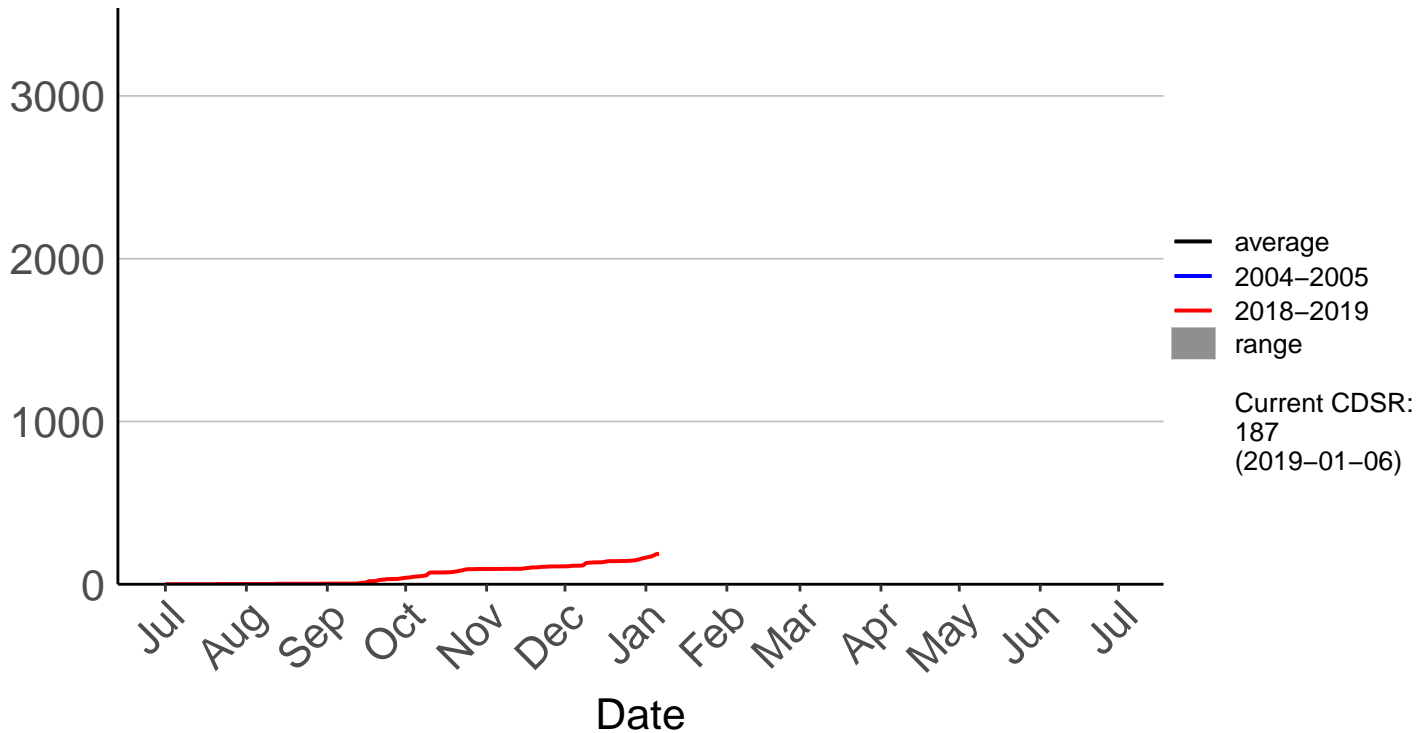

Pudding Hill Raws

Cumulative Fire Severity Rating