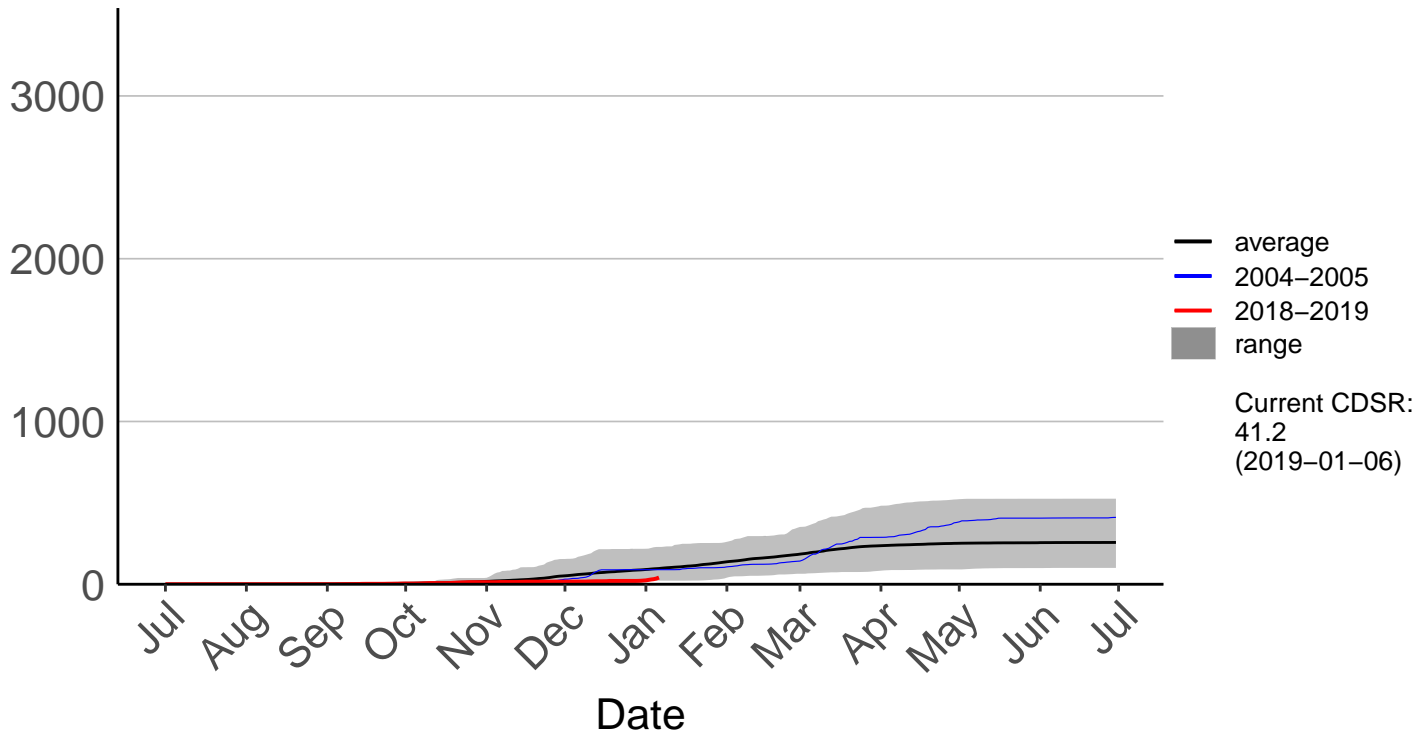

Cumulative Fire Severity Rating

Pudding Hill Raws

Cumulative Fire Severity Rating

Rai Valley Raws

Cumulative Fire Severity Rating

Tor Darroch Raws

Cumulative Fire Severity Rating

Upper Clarence Raws