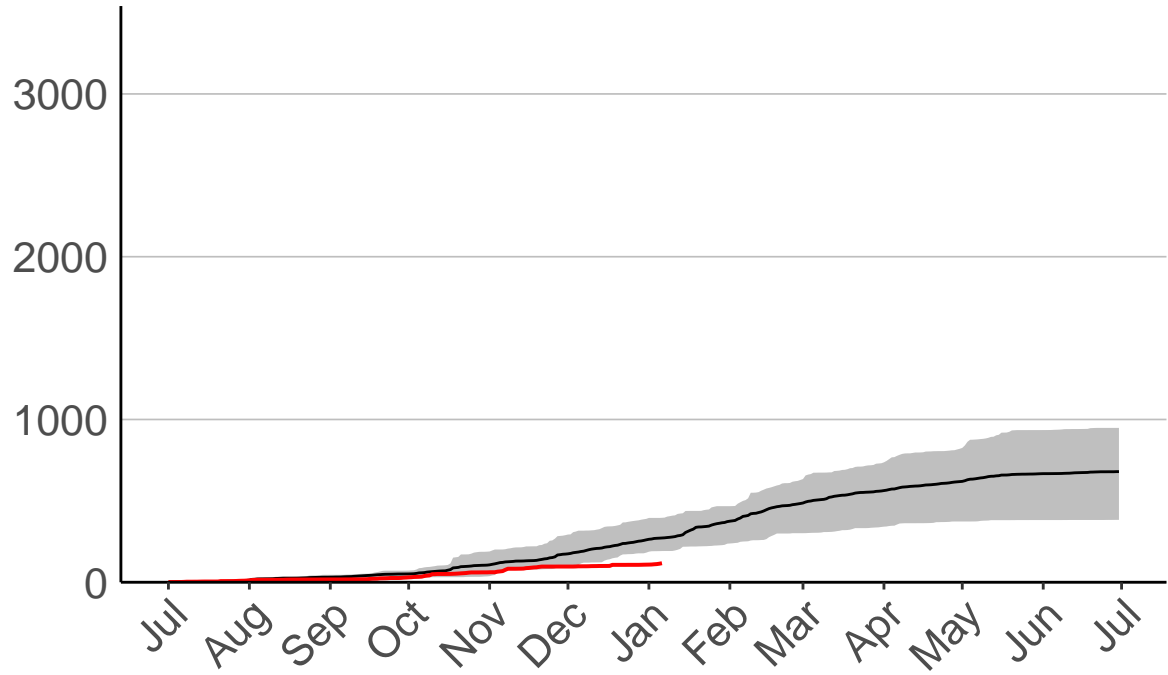

Ward Raws

Cumulative Fire Severity Rating

- average
- 2004-2005
- 2018-2019
- range

Current CDSR:
116.9
(2019-01-06)

Date