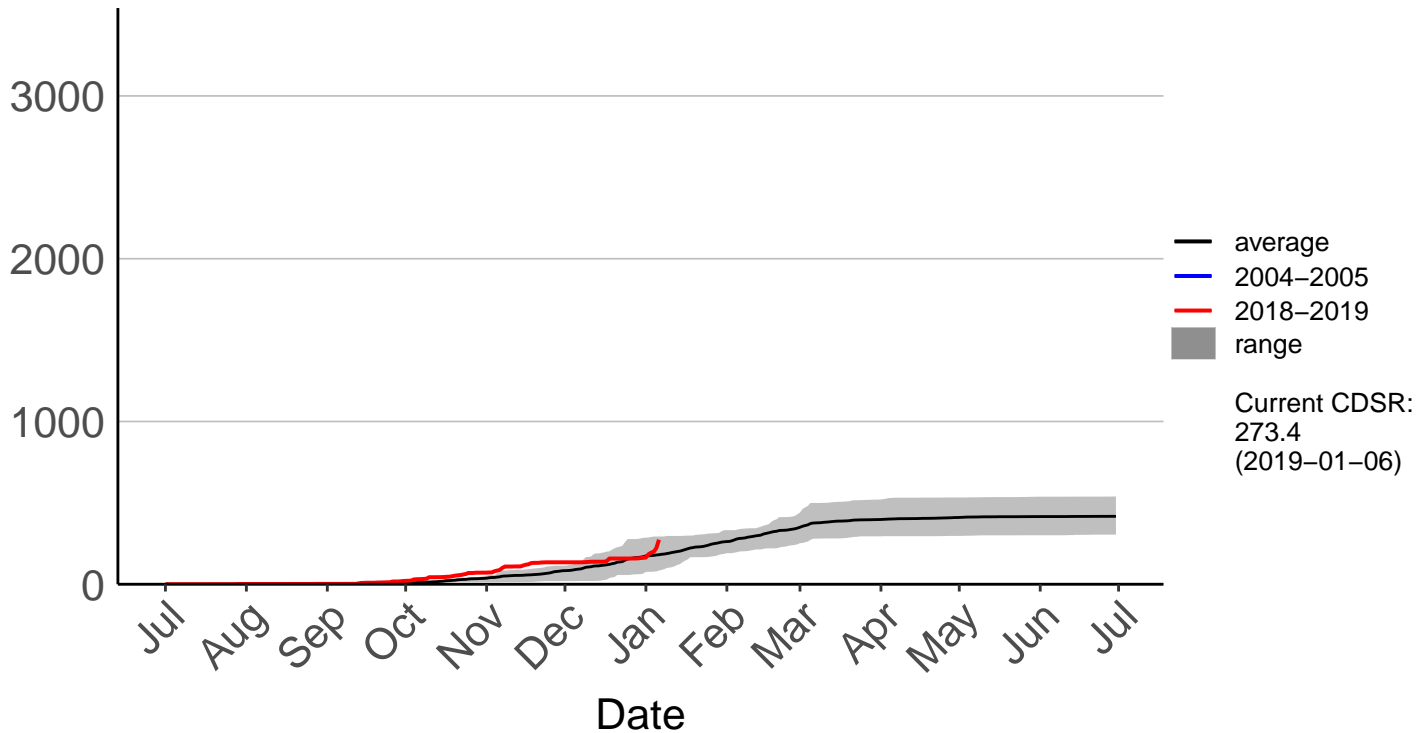

Kaikoura SYNOP

Cumulative Fire Severity Rating

Kenepuru Head Raws

Cumulative Fire Severity Rating

Koromiko Raws

Landsdowne Raws

Cumulative Fire Severity Rating

Lower Wairau Raws