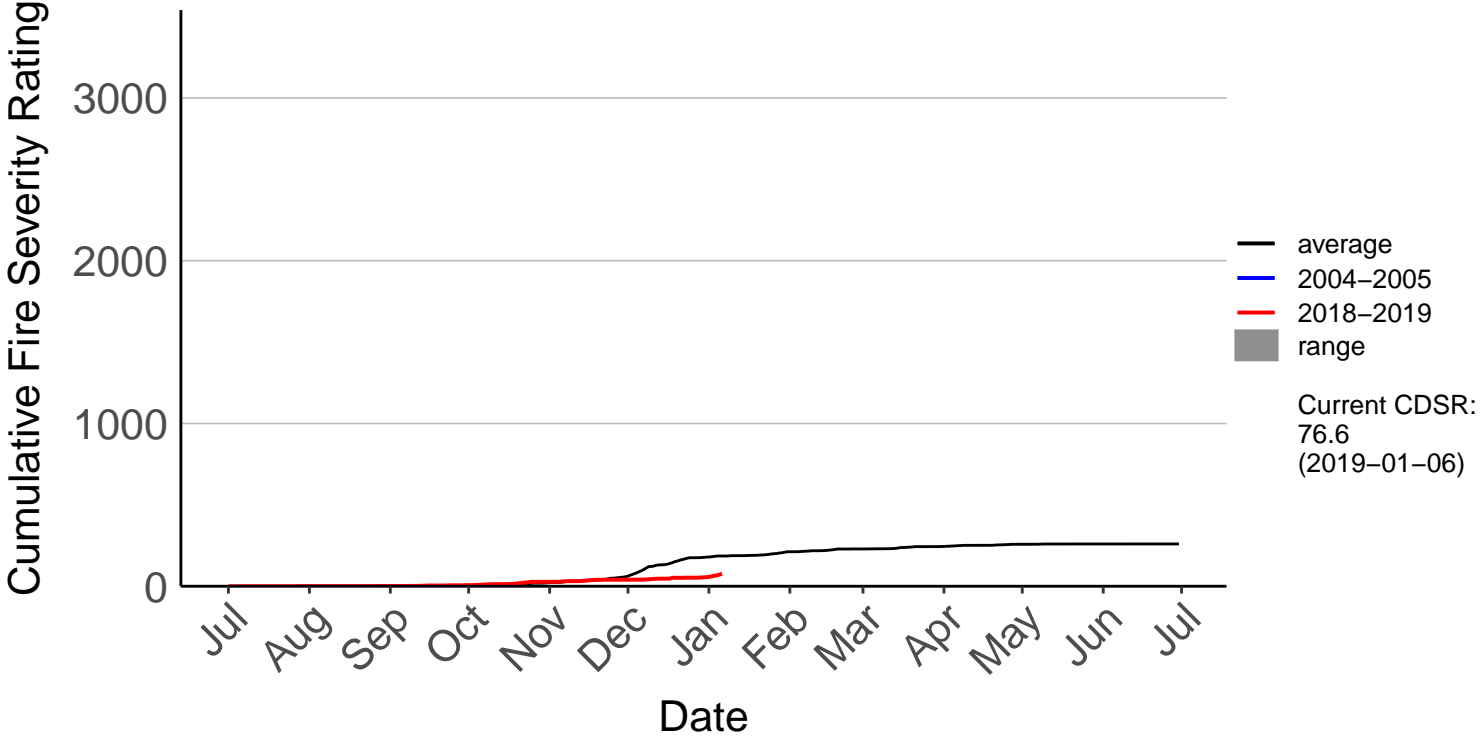

Kaikoura SYNOP

Cumulative Fire Severity Rating

Kenepuru Head Raws

Cumulative Fire Severity Rating

Koromiko Raws

Landsdowne Raws

Cumulative Fire Severity Rating

Lower Wairau Raws