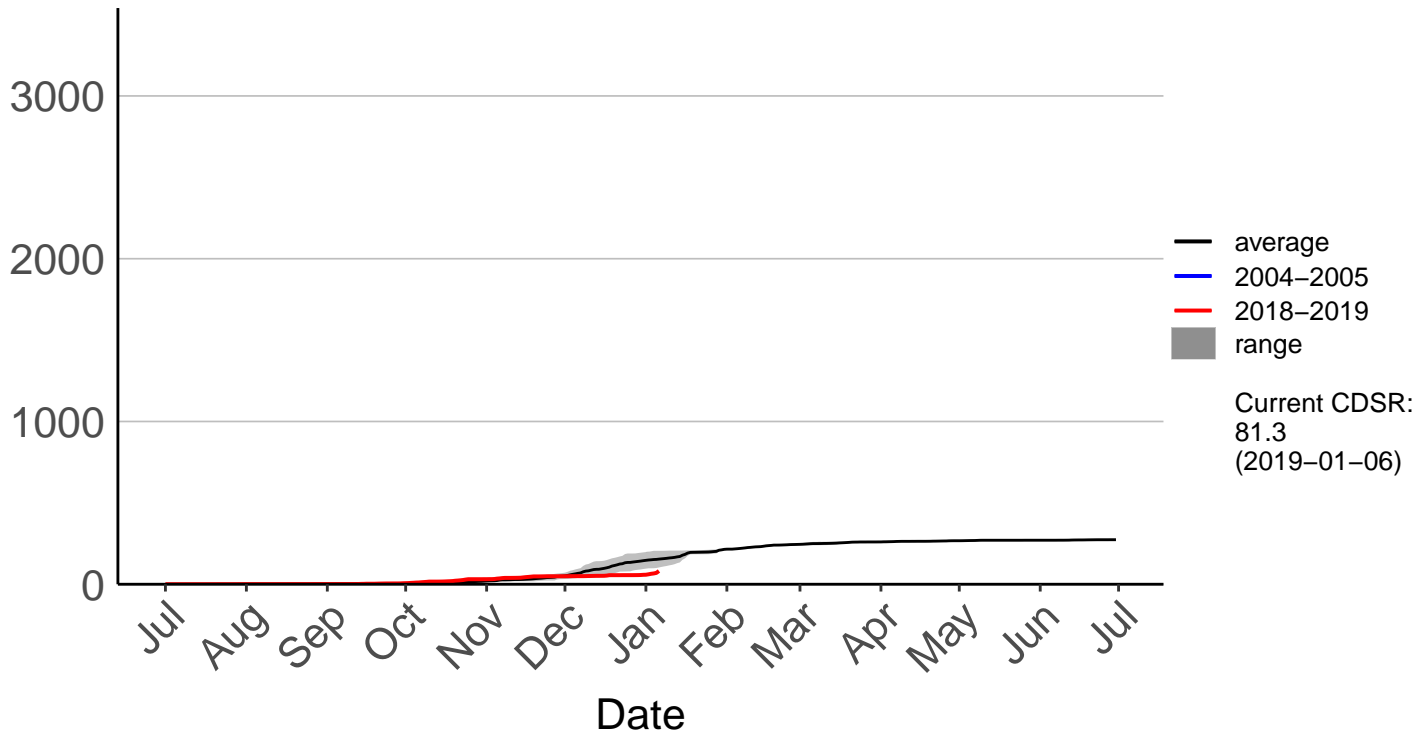

Lower Wairau Raws

Cumulative Fire Severity Rating