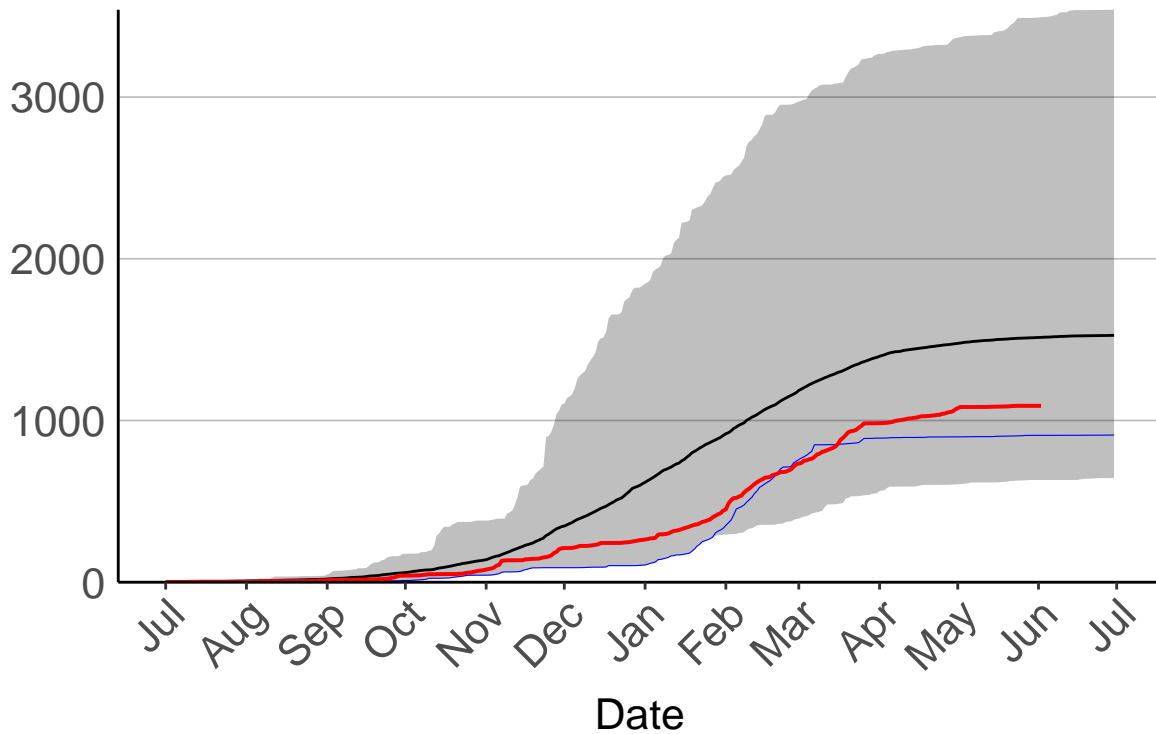

Blenheim Aero Aws (Jul 1996 to Jun 2020)

Cumulative Fire Severity Rating

- average
- 2018-2019
- 2019-2020
- range (24 yrs)

Current CDSR:
1090.8
(2020-06-02)