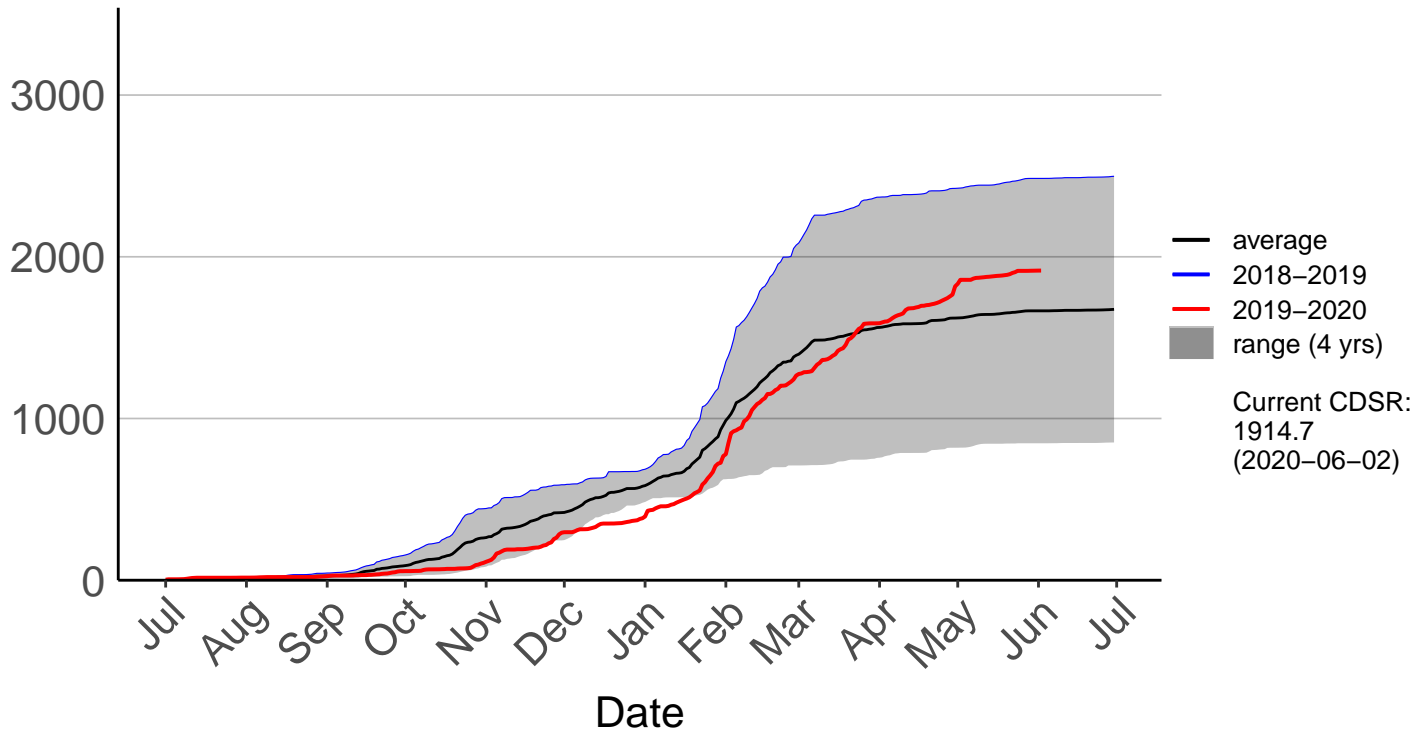

Mid Awatere Valley Raws (May 2017 to Jun 2020)

Cumulative Fire Severity Rating