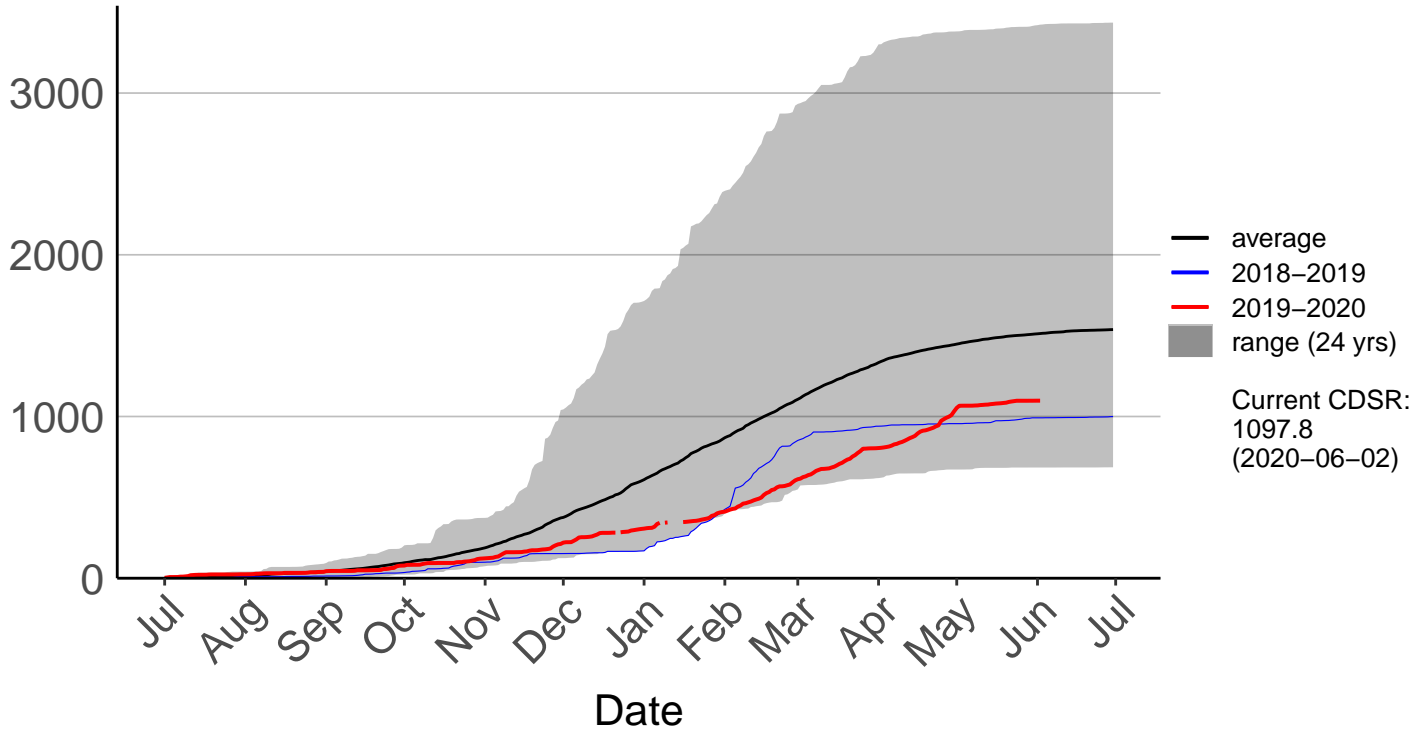

# Awatere Valley, Dashwood Raws (Jul 1996 to Jun 2020)

Cumulative Fire Severity Rating