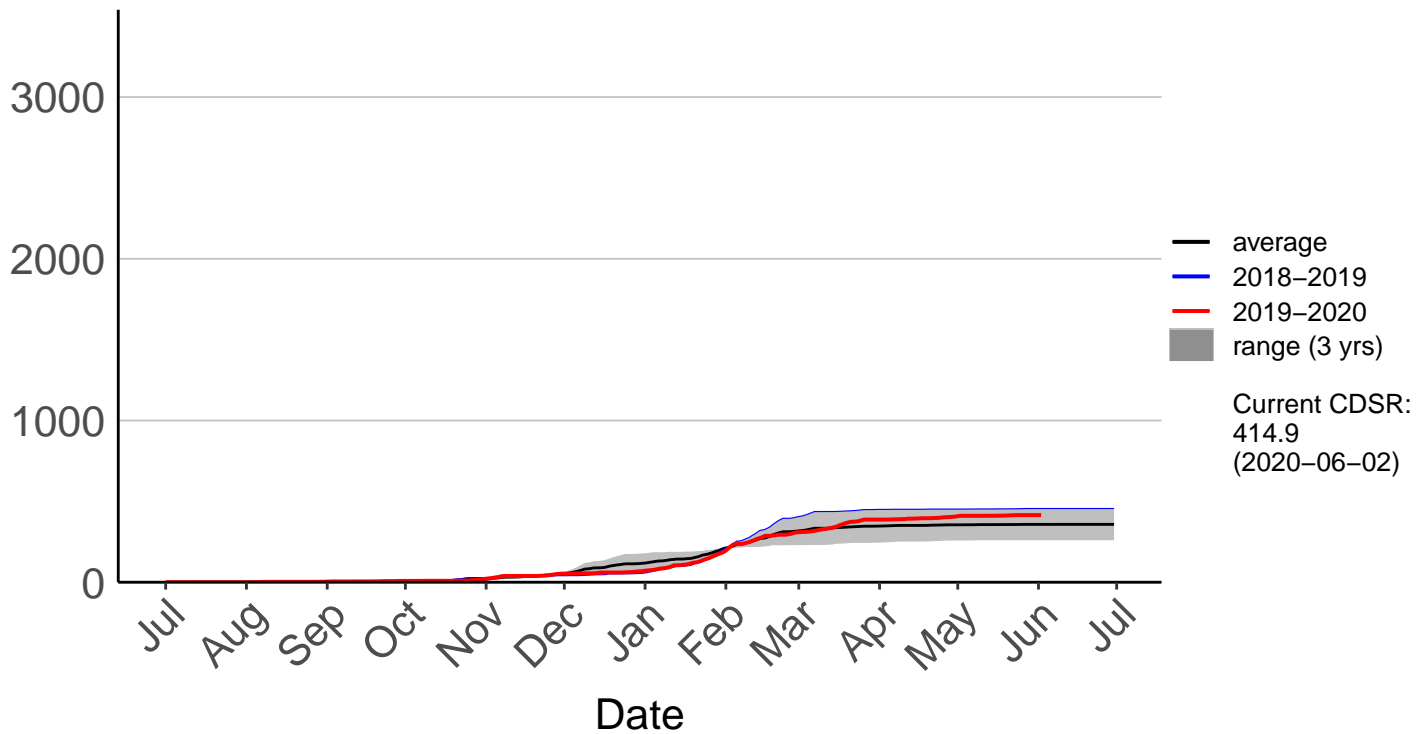

Koromiko Raws (Jul 2017 to Jun 2020)

Cumulative Fire Severity Rating