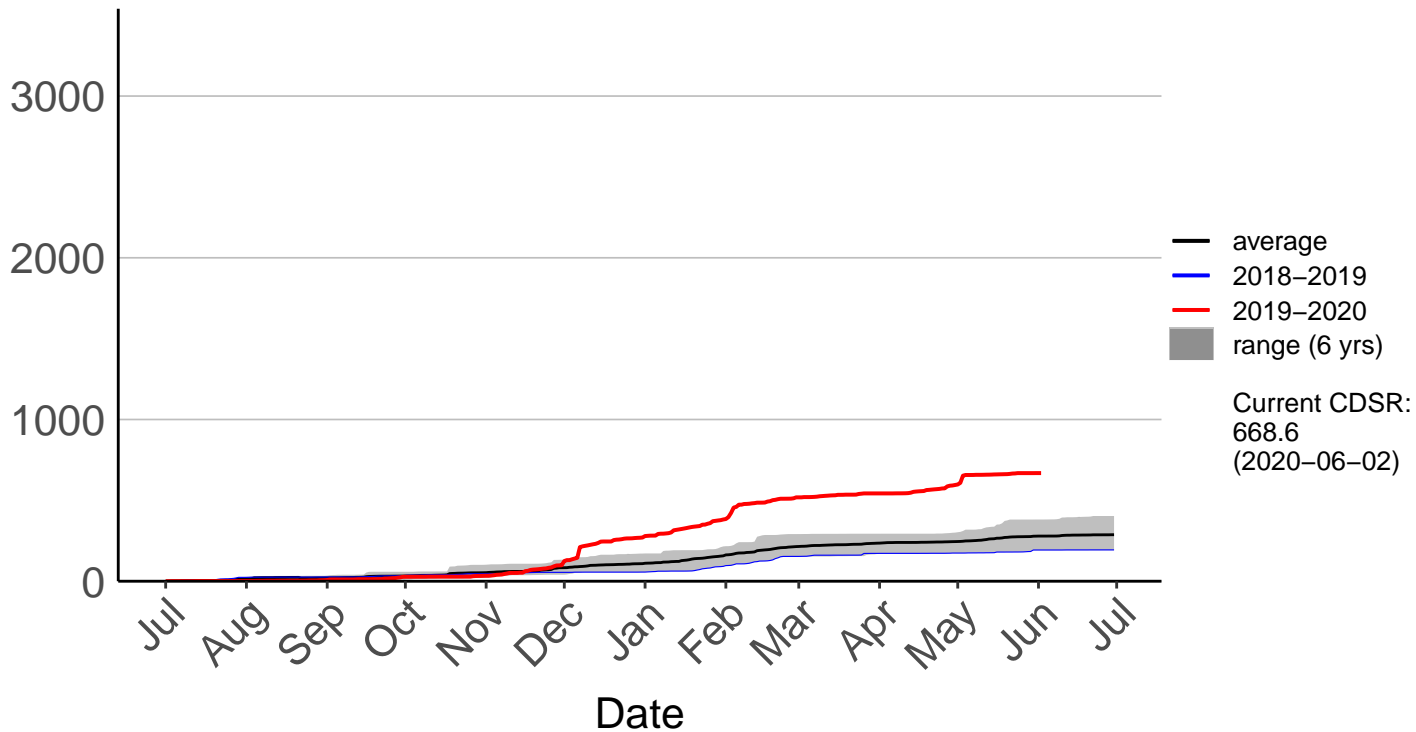

Glenveigh Kaikoura Raws (Aug 2014 to Jun 2020)

Cumulative Fire Severity Rating