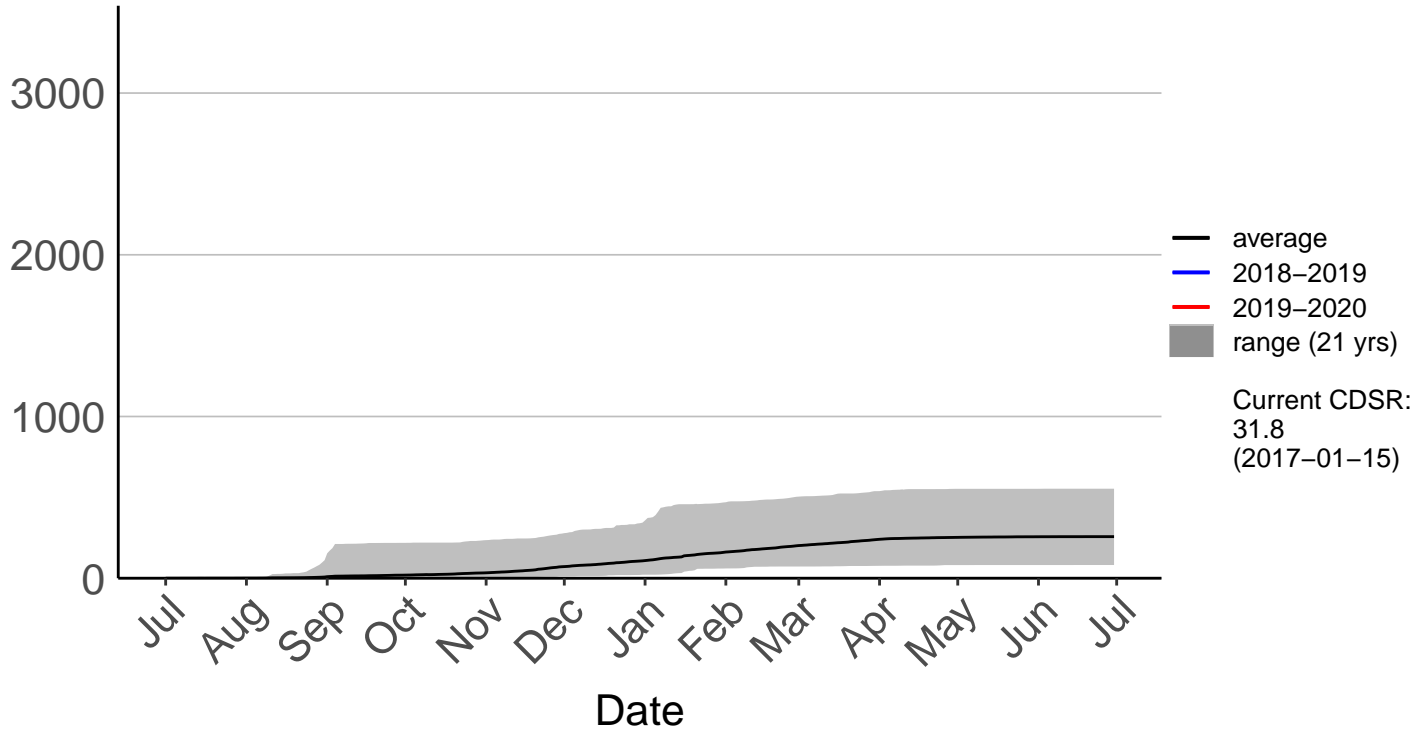

Opua Bay Raws (Jul 1996 to Jan 2017) – DISCONTINUED

Cumulative Fire Severity Rating