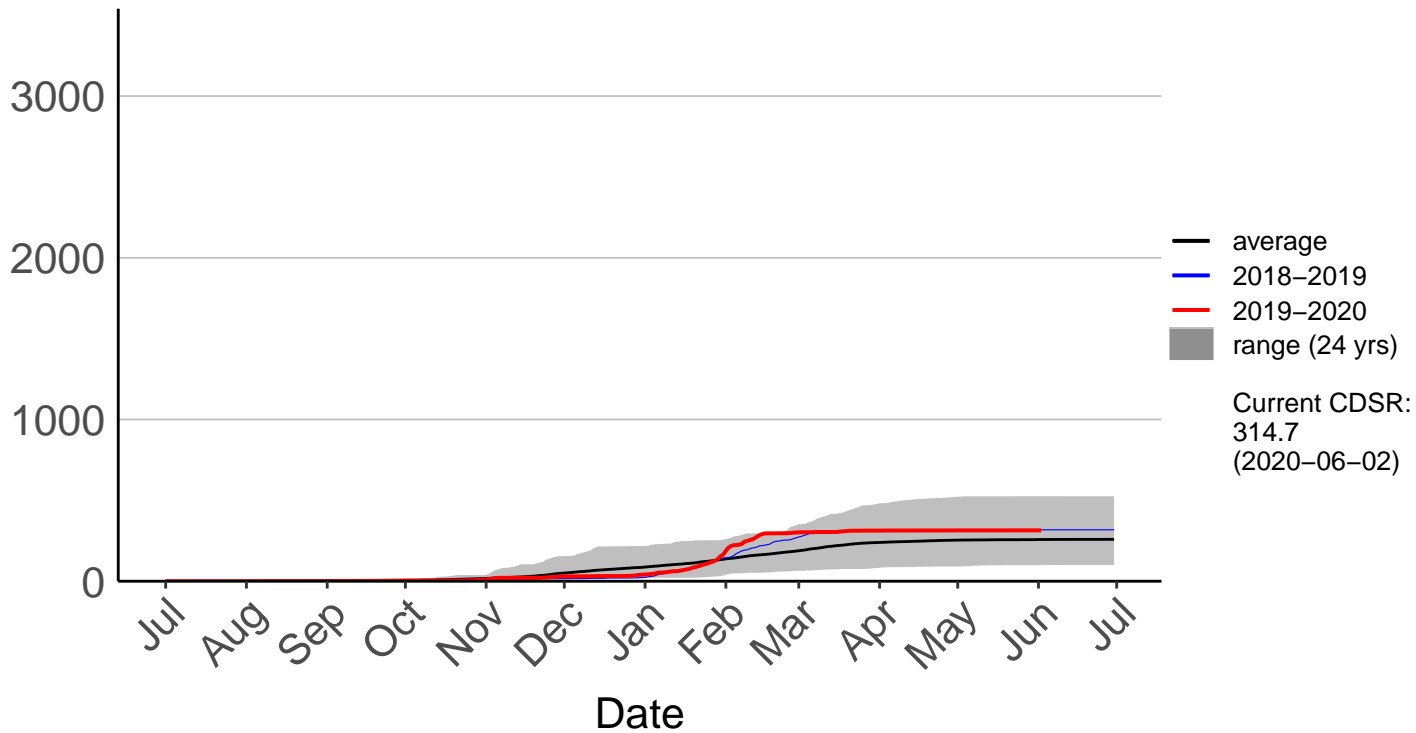

Rai Valley Raws (Sep 1996 to Jun 2020)

Cumulative Fire Severity Rating