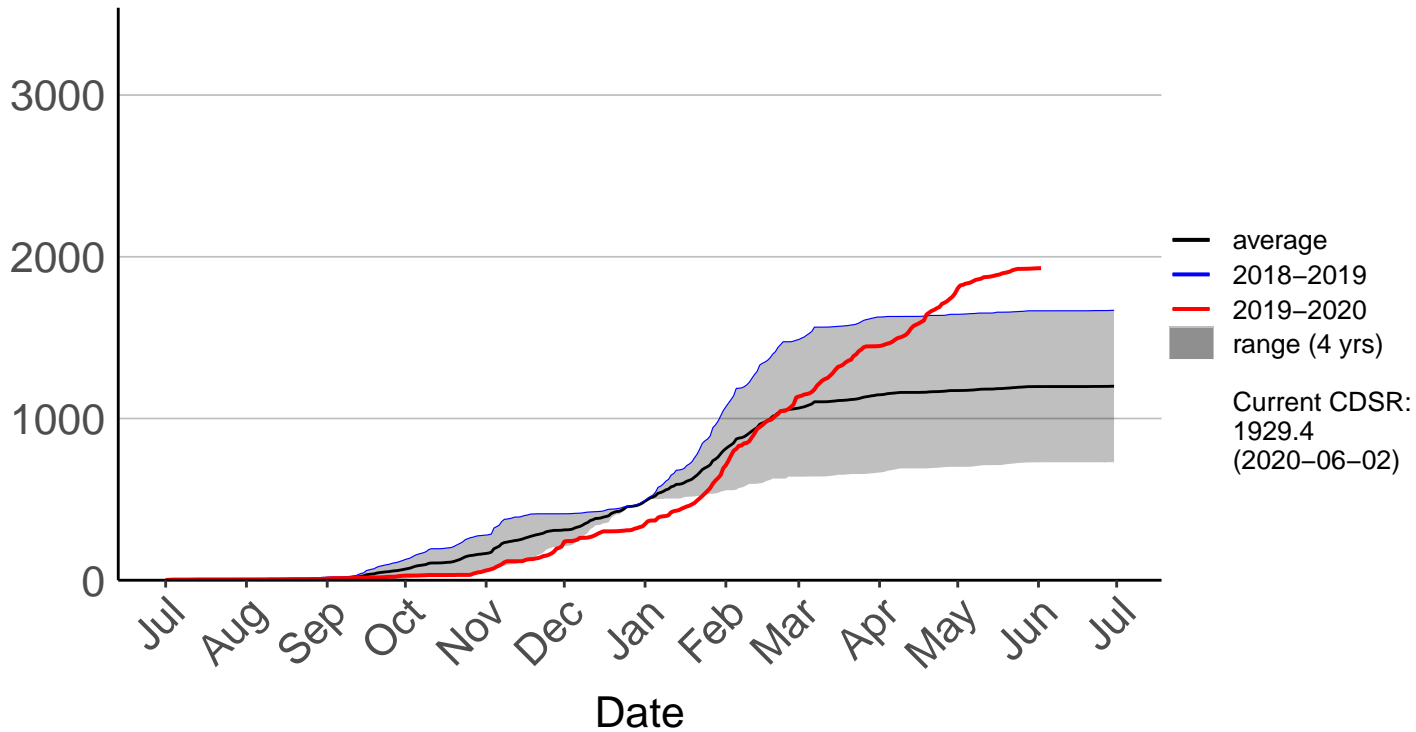

Upper Clarence Raws (Nov 2016 to Jun 2020)

Cumulative Fire Severity Rating