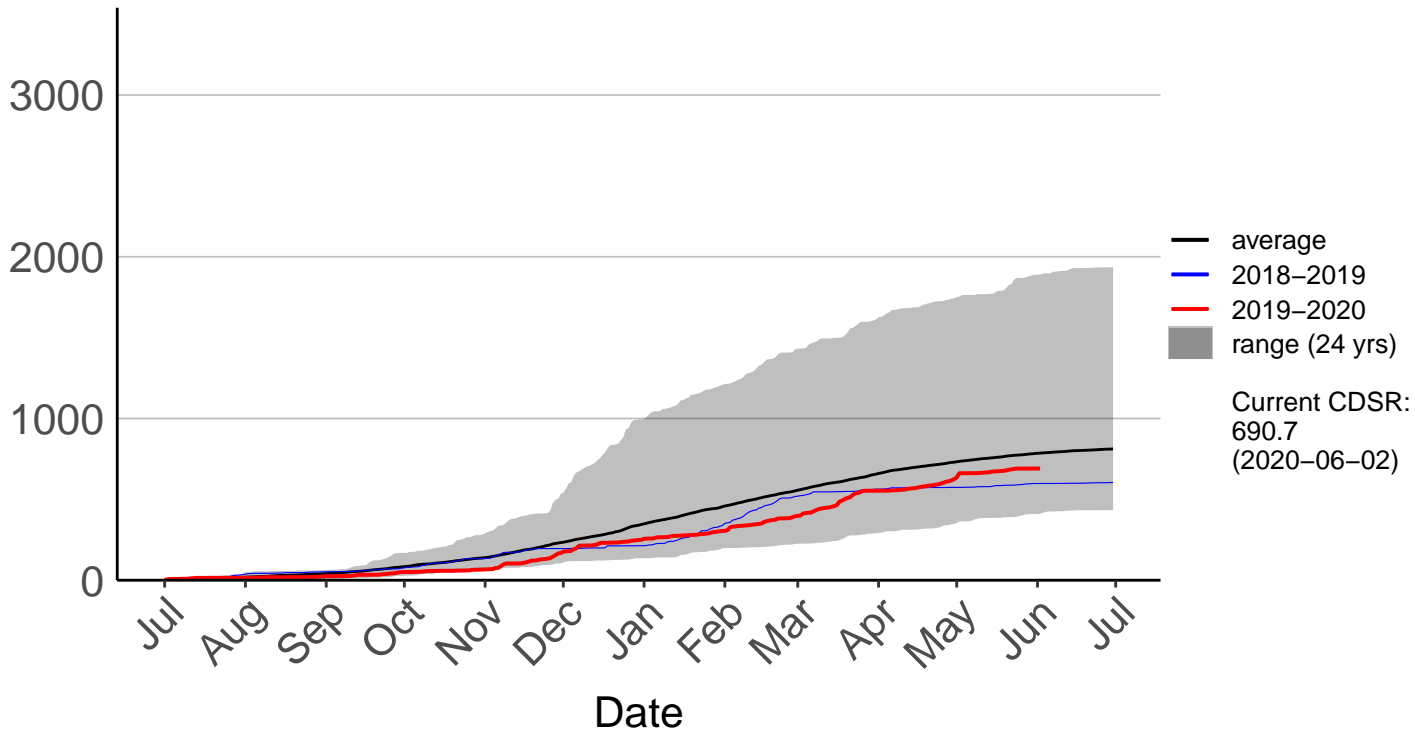

Cape Campbell SYNOP (Jul 1996 to Jun 2020)

Cumulative Fire Severity Rating