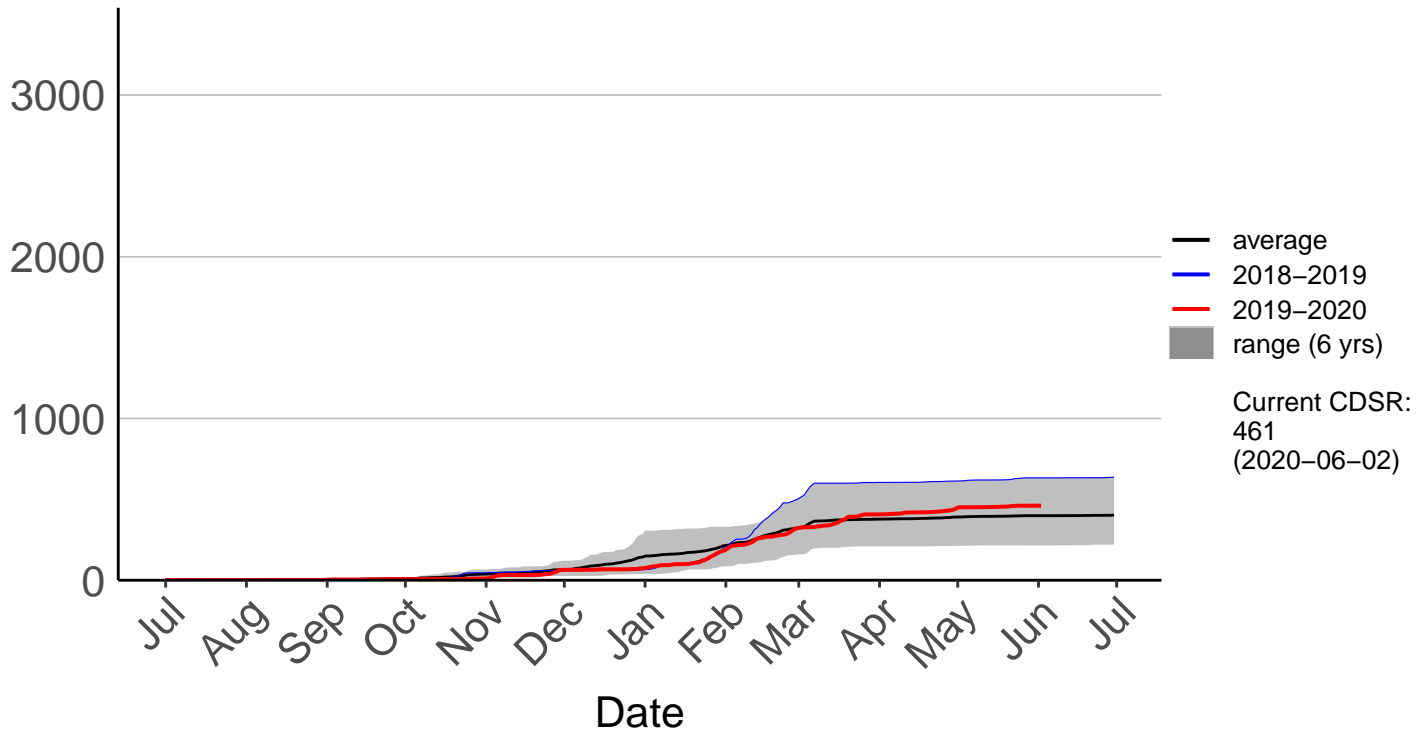

Tor Darroch Raws (Dec 2014 to Jun 2020)

Cumulative Fire Severity Rating