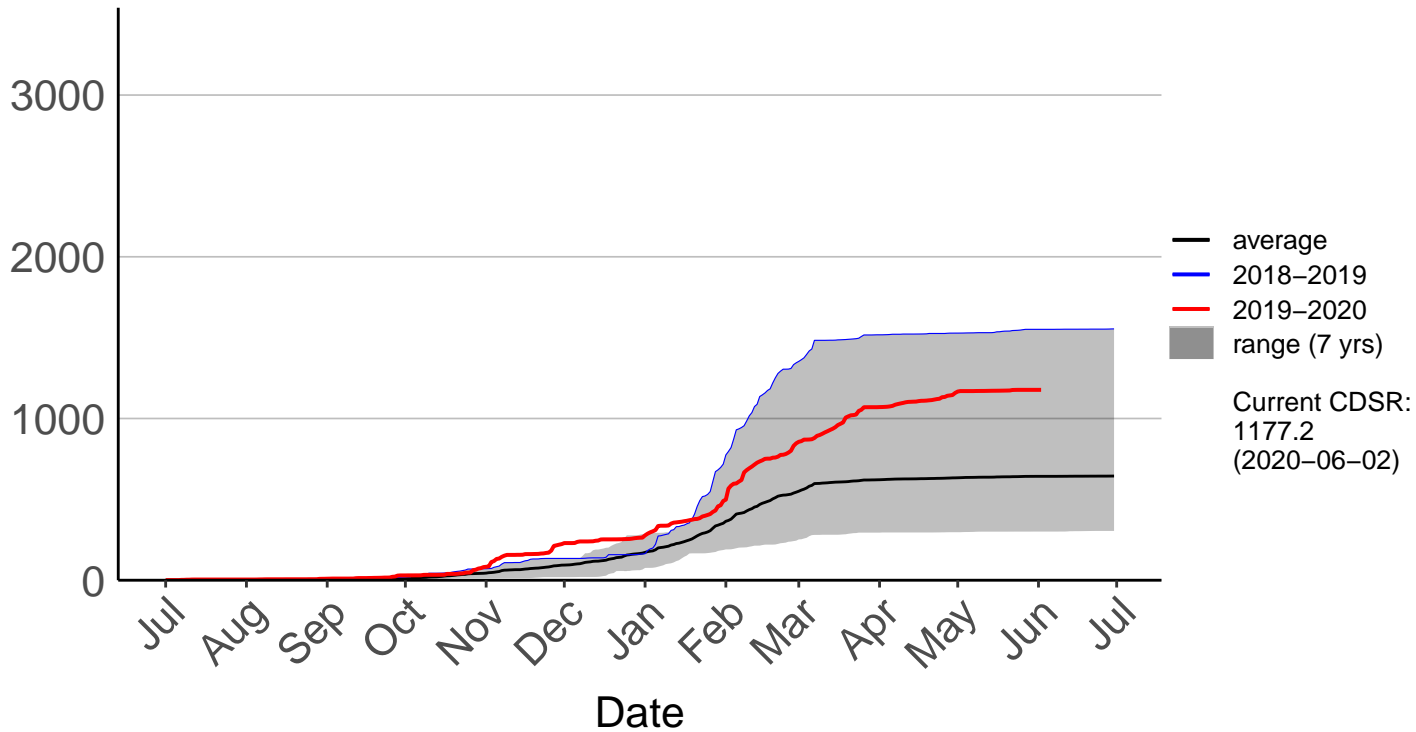

Landsdowne Raws (Dec 2013 to Jun 2020)

Cumulative Fire Severity Rating