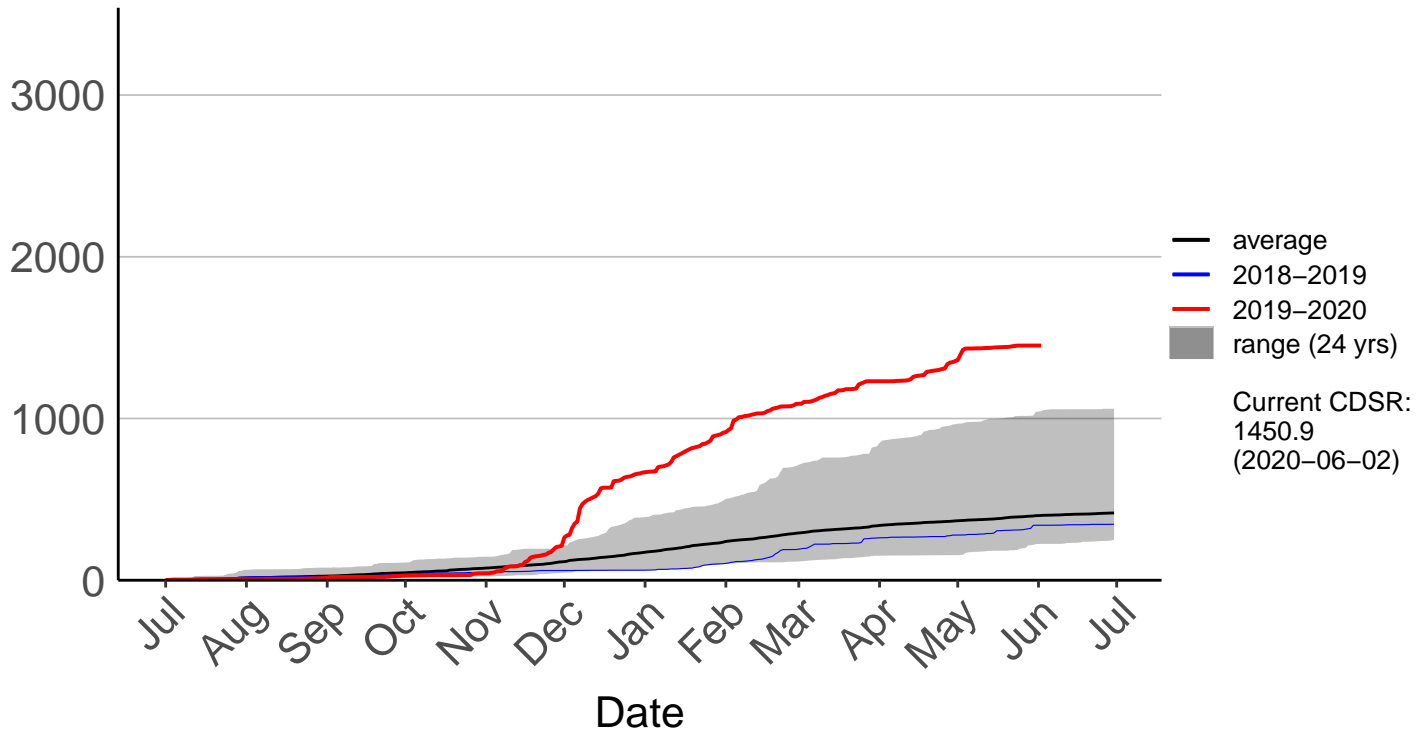

Kaikoura SYNOP (Jul 1996 to Jun 2020)

Cumulative Fire Severity Rating