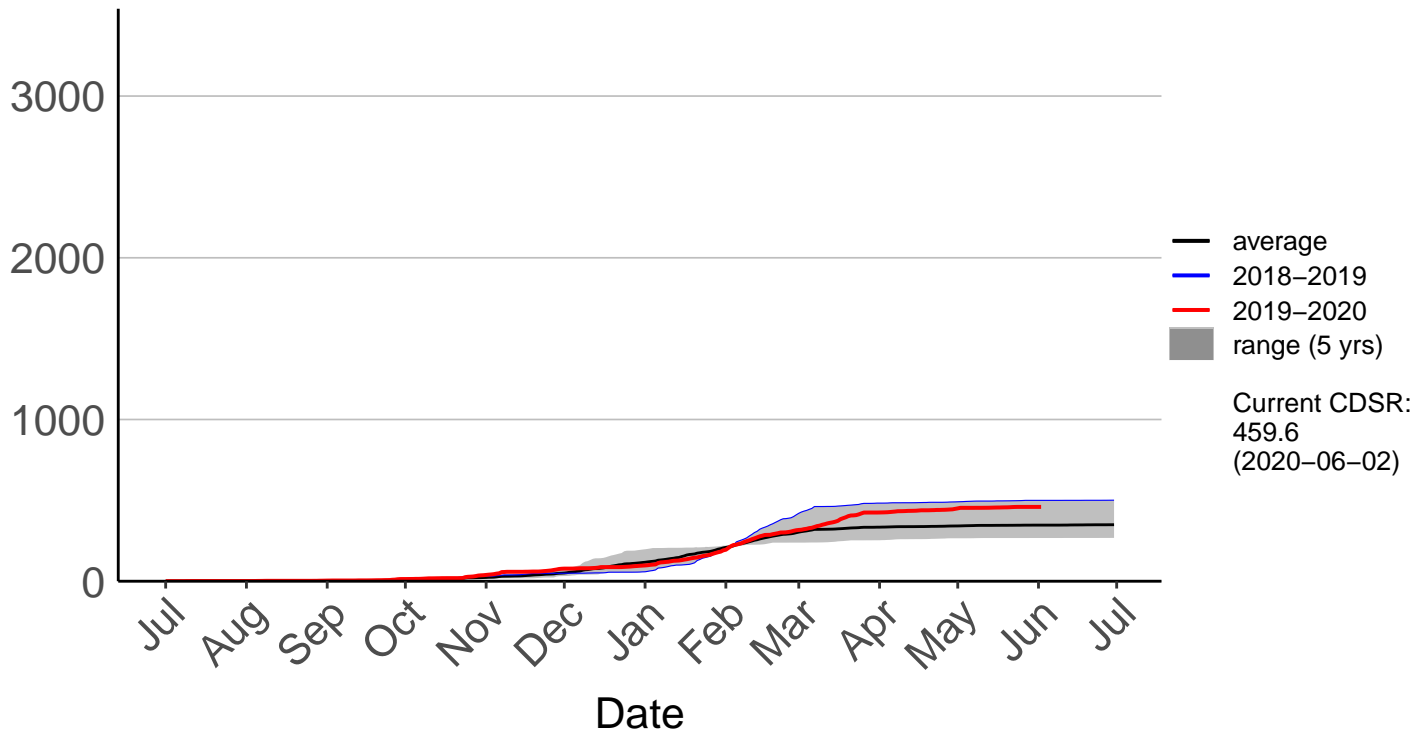

Lower Wairau Raws (Sep 2015 to Jun 2020)

Cumulative Fire Severity Rating