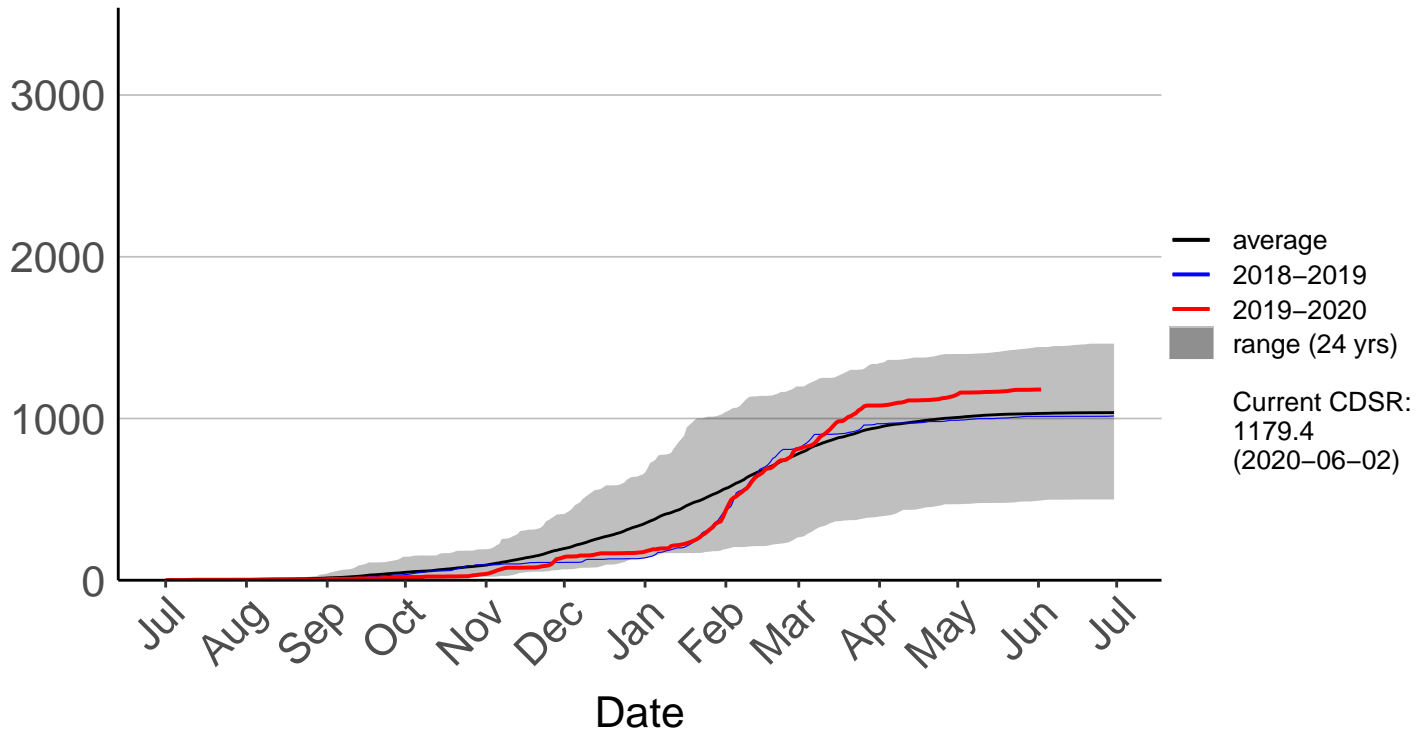

Molesworth Raws (May 1997 to Jun 2020)

Cumulative Fire Severity Rating