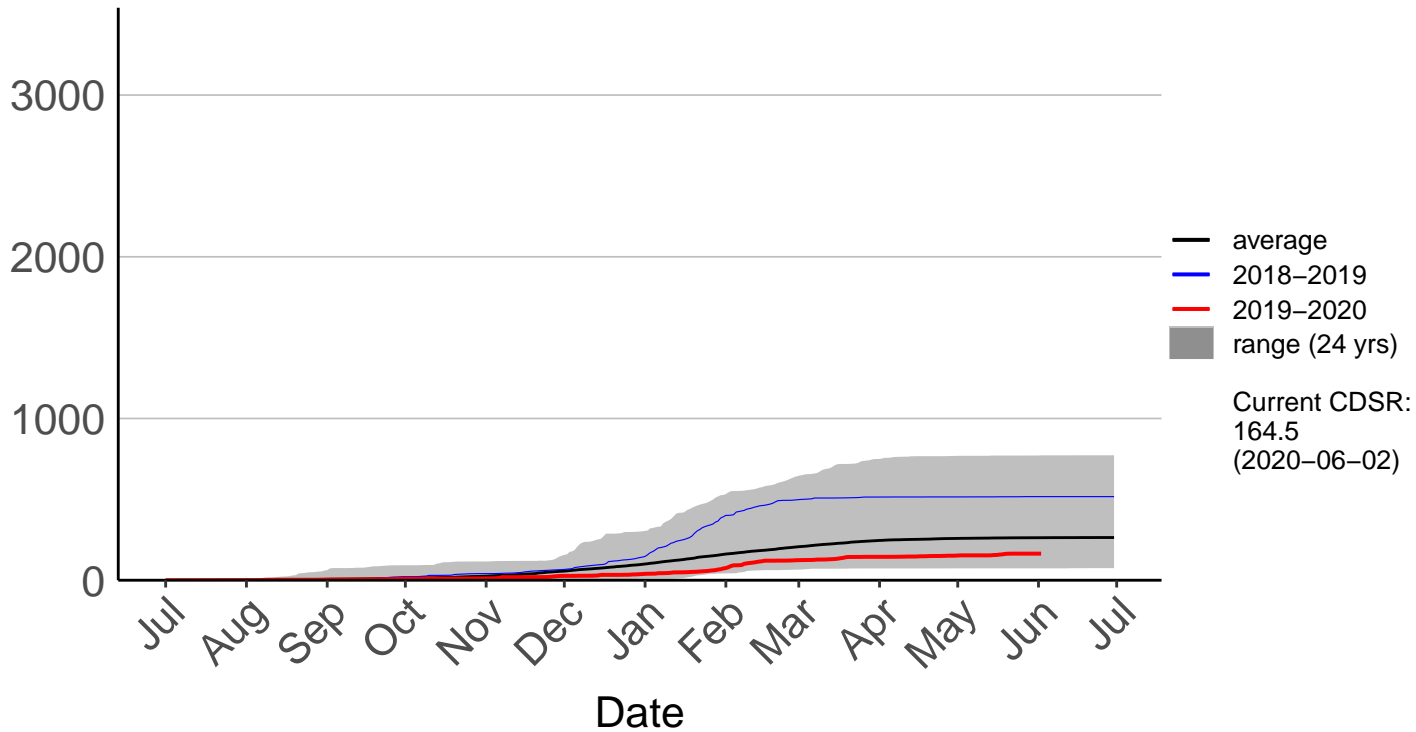

Kenepuru Head Raws (Jul 1996 to Jun 2020)

Cumulative Fire Severity Rating