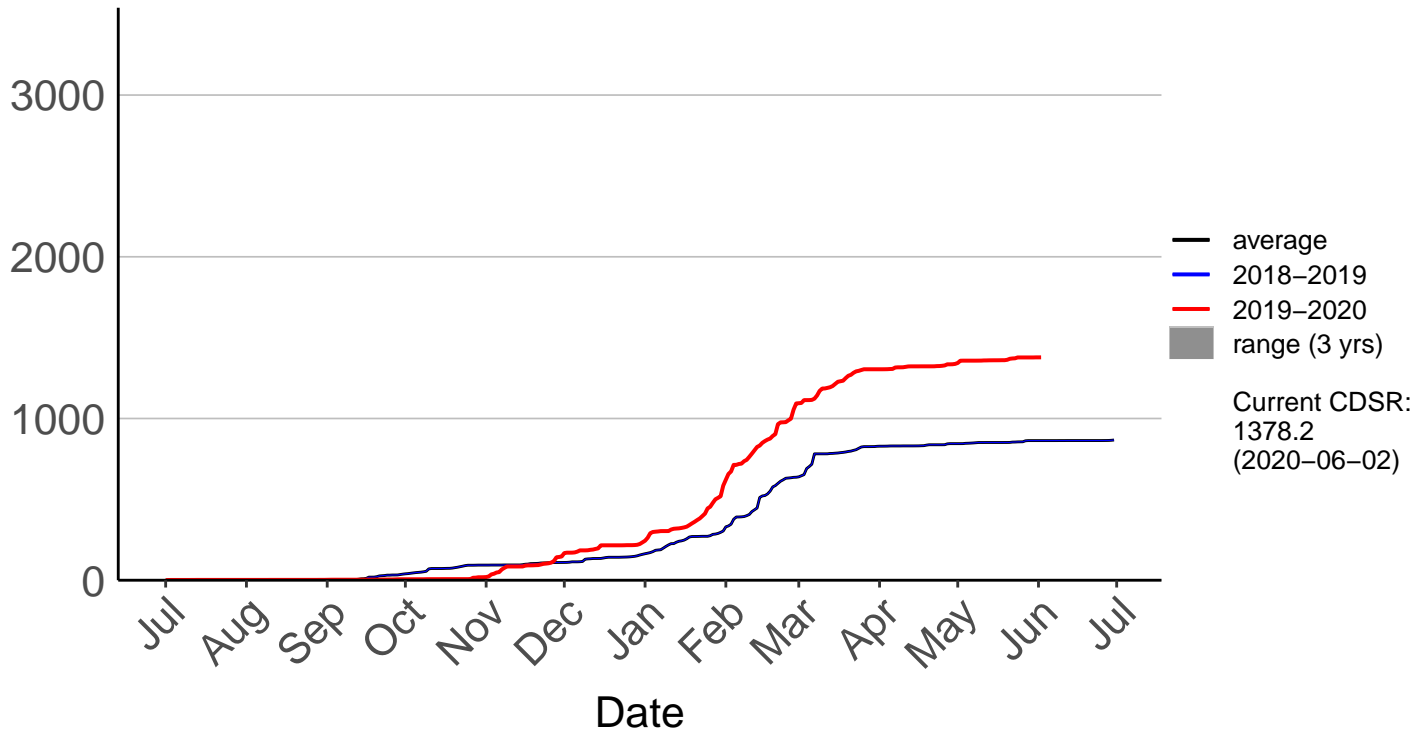

Pudding Hill Raws (Dec 2017 to Jun 2020)

Cumulative Fire Severity Rating