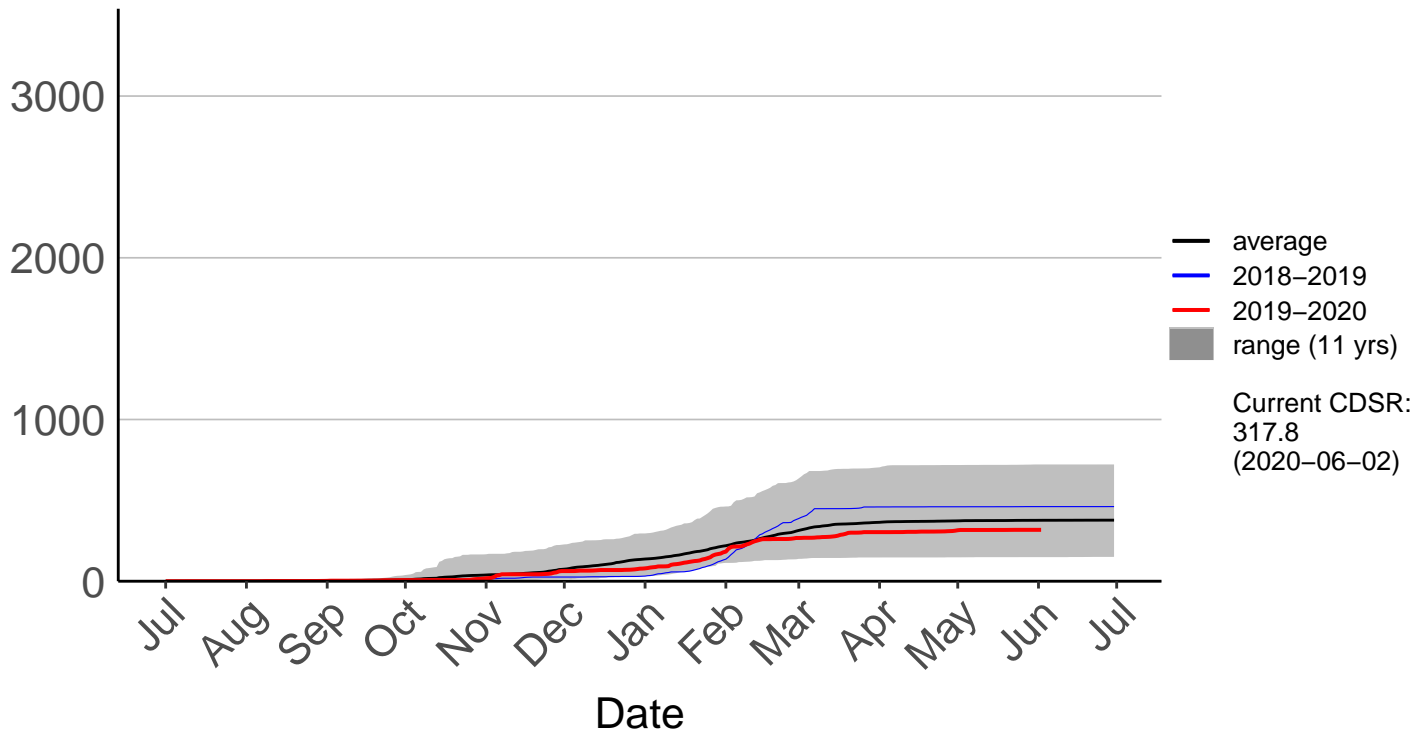

Onamalutu Raws (Sep 2009 to Jun 2020)

Cumulative Fire Severity Rating