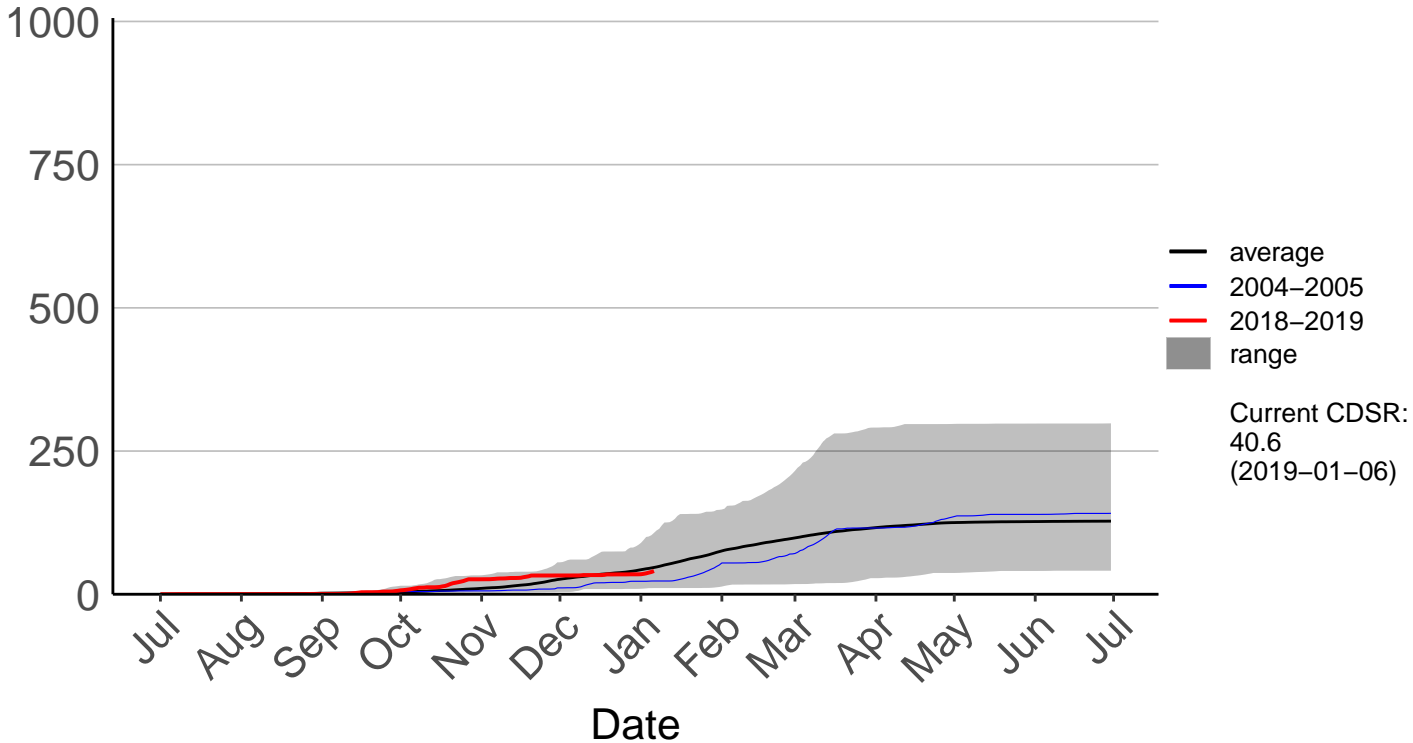

Rotorua Raws

Cumulative Fire Severity Rating

- average
- 2004-2005
- 2018-2019
- range

Current CDSR:
42
(2019-01-06)

Tauranga Aero SYNOP

Cumulative Fire Severity Rating

- average
- 2004-2005
- 2018-2019
- range

Current CDSR:
134.9
(2019-01-06)

Tauranga Raws

Cumulative Fire Severity Rating

Te Puke Ews

Cumulative Fire Severity Rating

TECT All Terrain Park Raws

Cumulative Fire Severity Rating

1000
750
500
250
0