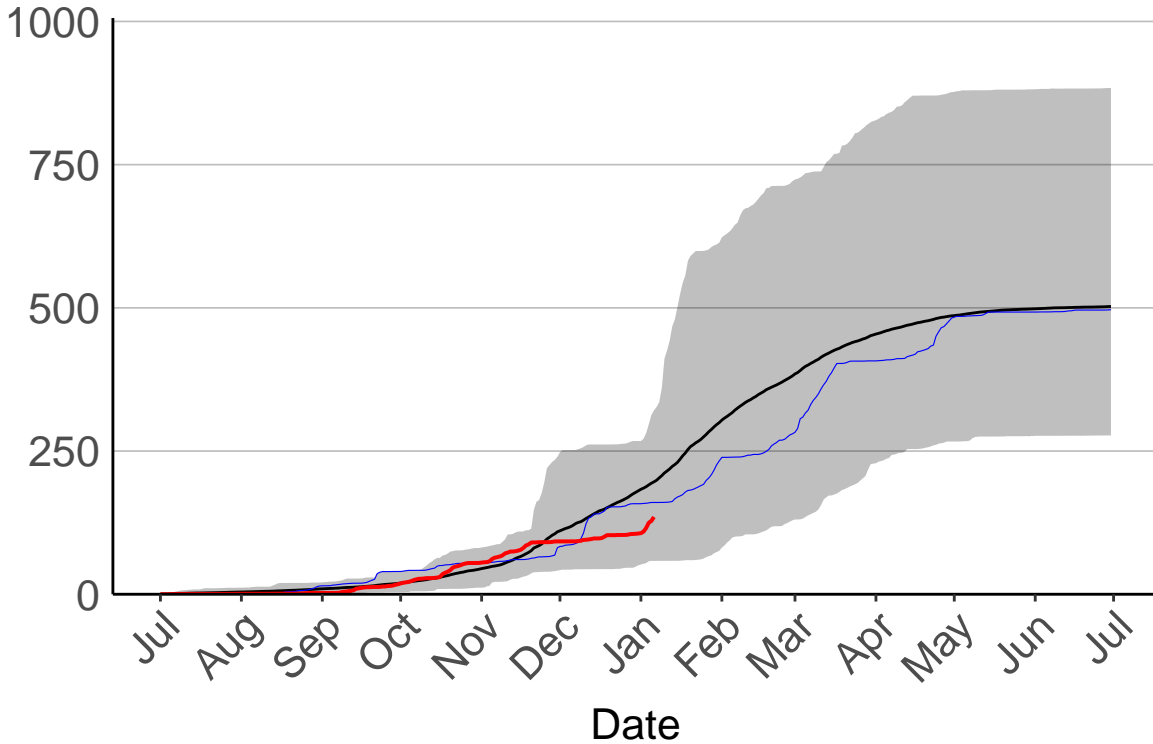

Current CDSR:
193.7
(2019-01-06)

Rotorua Aero Aws

Cumulative Fire Severity Rating

1000
750
500
250
0

Jul Aug Sep Oct Nov Dec Jan Feb Mar Apr May Jun Jul

Date

- average
- 2004–2005
- 2018–2019
- range

Current CDSR:
39.8
(2019-01-06)

Rotorua Raws

Cumulative Fire Severity Rating

- average
- 2004-2005
- 2018-2019
- range

Current CDSR:
42
(2019-01-06)

Tauranga Aero SYNOP

Cumulative Fire Severity Rating

- average
- 2004-2005
- 2018-2019
- range