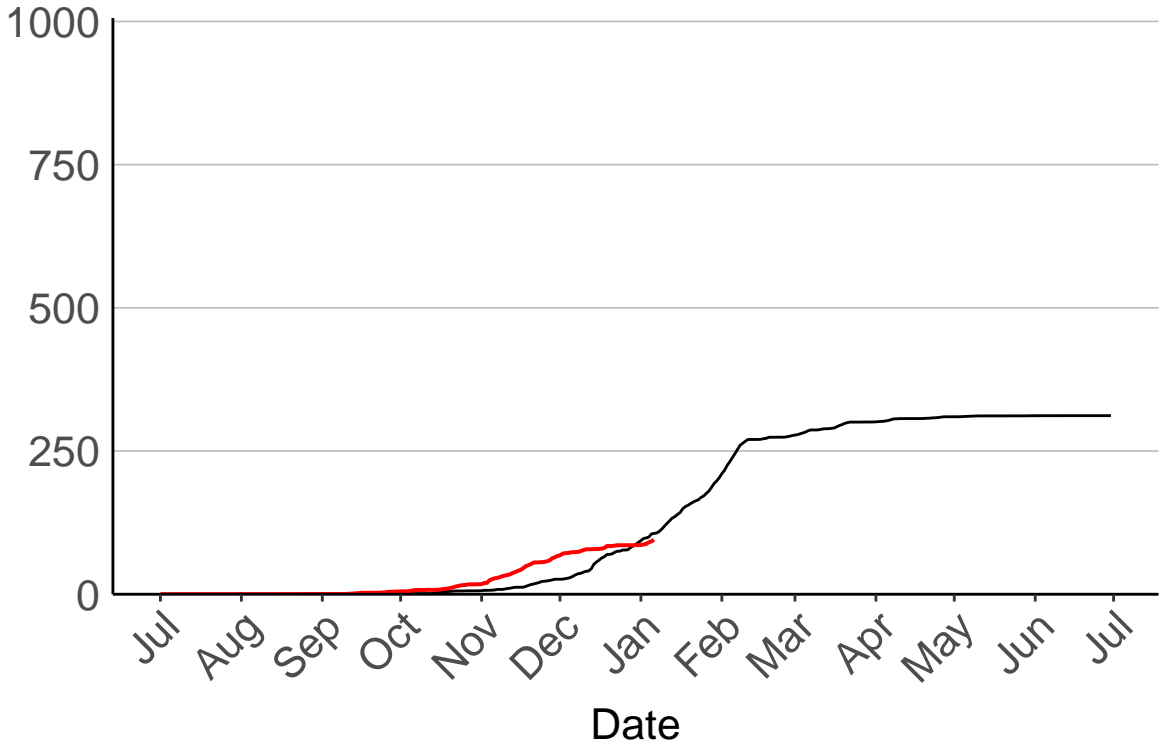

Current CDSR:
62.6
(2019-01-06)

Waihi Beach Raws

Cumulative Fire Severity Rating

- average
- 2004-2005
- 2018-2019
- range

Current CDSR:
44.1
(2019-01-06)

Waimana Raws

Cumulative Fire Severity Rating

- average
- 2004-2005
- 2018-2019
- range