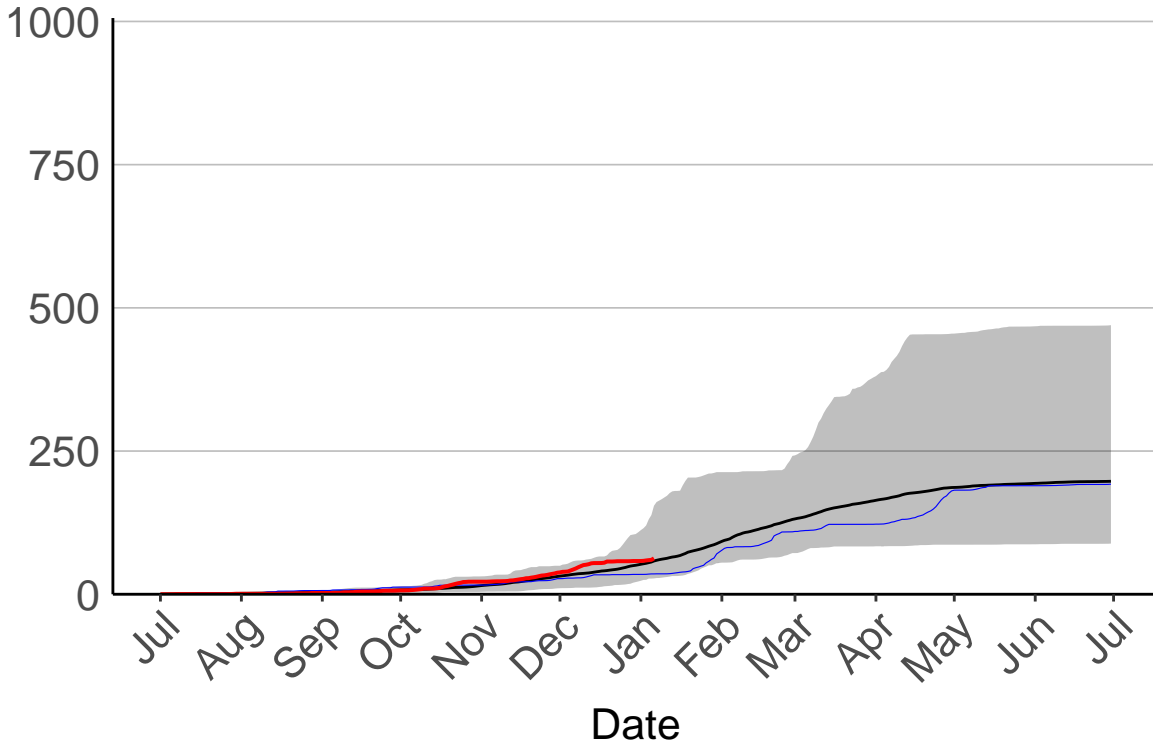

Jul Aug Sep Oct Nov Dec Jan Feb Mar Apr May Jun Jul

Date

- average
- 2004–2005
- 2018–2019
- range

Current CDSR:
15.7
(2019-01-06)

Waihau Bay Raws

Cumulative Fire Severity Rating

- average
- 2004-2005
- 2018-2019
- range