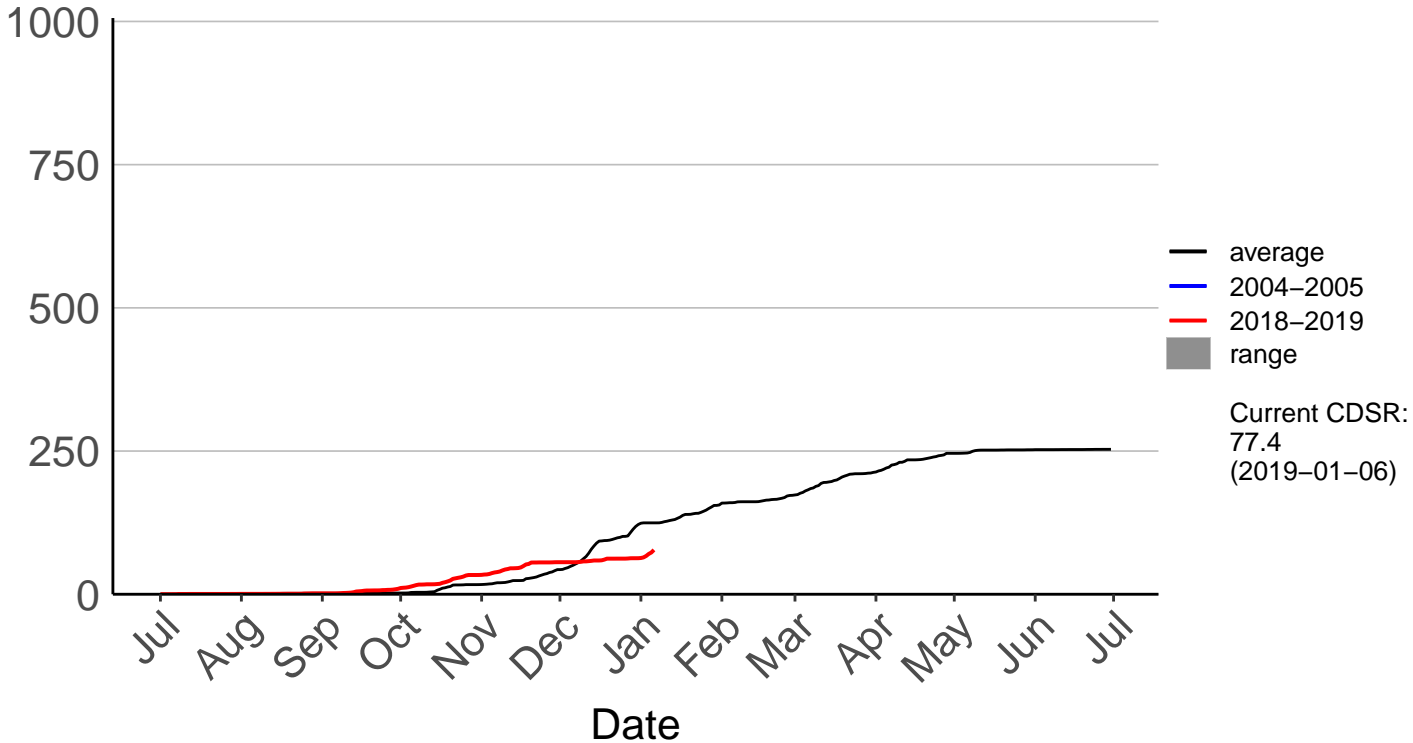

Tauranga Raws

Cumulative Fire Severity Rating