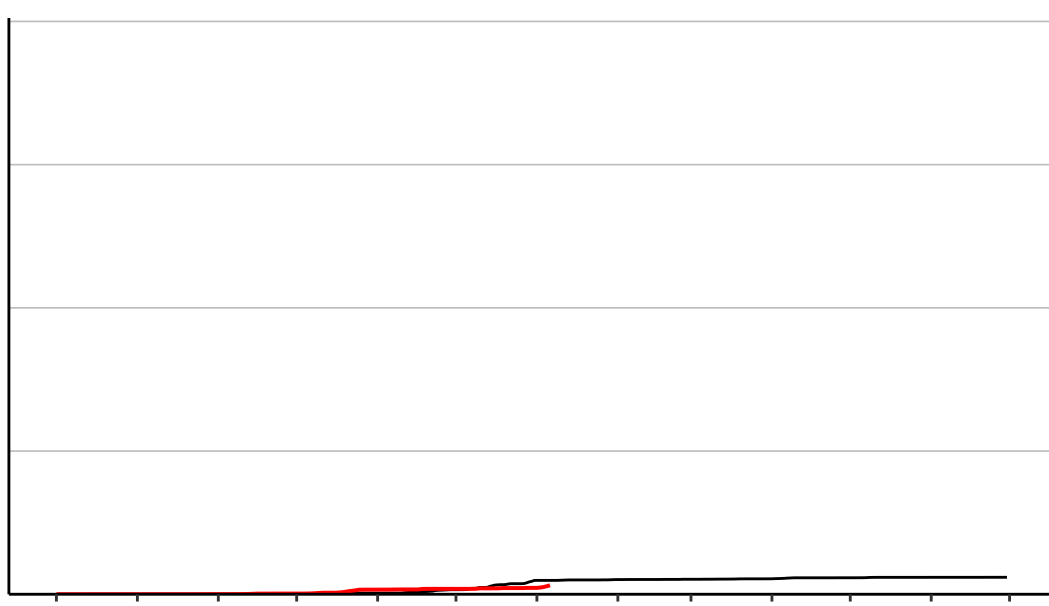

TECT All Terrain Park Raws

Cumulative Fire Severity Rating

1000
750
500
250
0

Jul Aug Sep Oct Nov Dec Jan Feb Mar Apr May Jun Jul

Date

- average
- 2004–2005
- 2018–2019
- range

Current CDSR:
15.7
(2019-01-06)