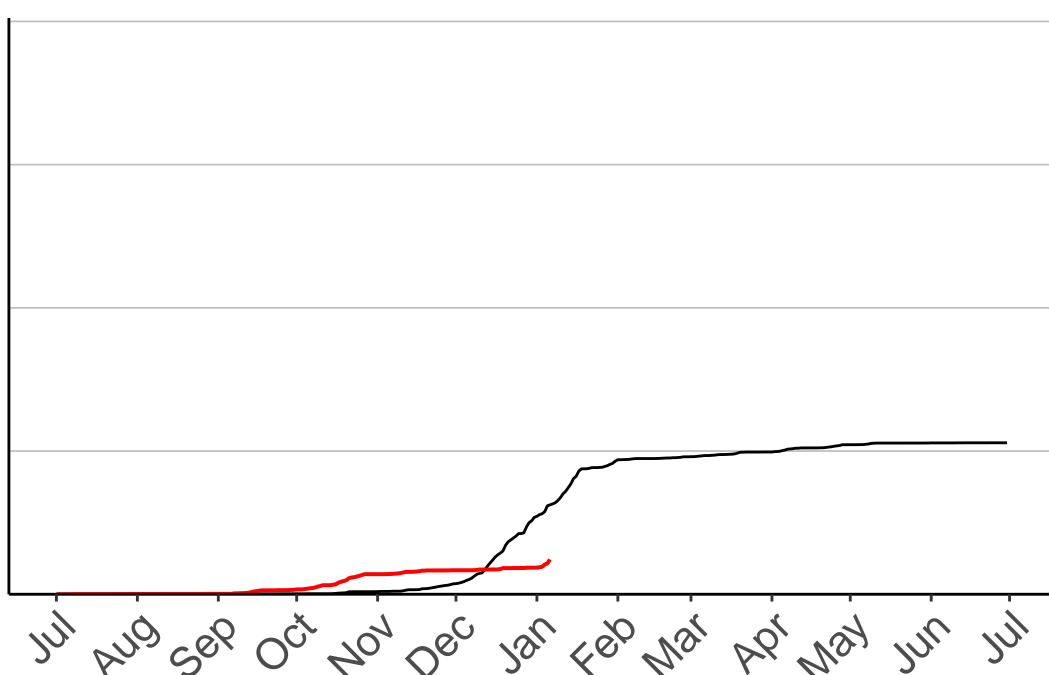

Galatea Raws

Cumulative Fire Severity Rating

- average
- 2004-2005
- 2018-2019
- range

Current CDSR:
19.2
(2019-01-06)

Date

Kawerau Raws

Cumulative Fire Severity Rating

- average
- 2004-2005
- 2018-2019
- range

Current CDSR:
53.4
(2019-01-06)

Date

Minden Raws

Cumulative Fire Severity Rating

1000
750
500
250
0

Jul Aug Sep Oct Nov Dec Jan Feb Mar Apr May Jun Jul

Date

- average
- 2004–2005
- 2018–2019
- range

Current CDSR:
60.7
(2019-01-06)

Opotiki Raws

Cumulative Fire Severity Rating

- average
- 2004–2005
- 2018–2019
- range

Current CDSR:
68
(2019-01-06)

Rotoehu Raws

Cumulative Fire Severity Rating

- average
- 2004–2005
- 2018–2019
- range