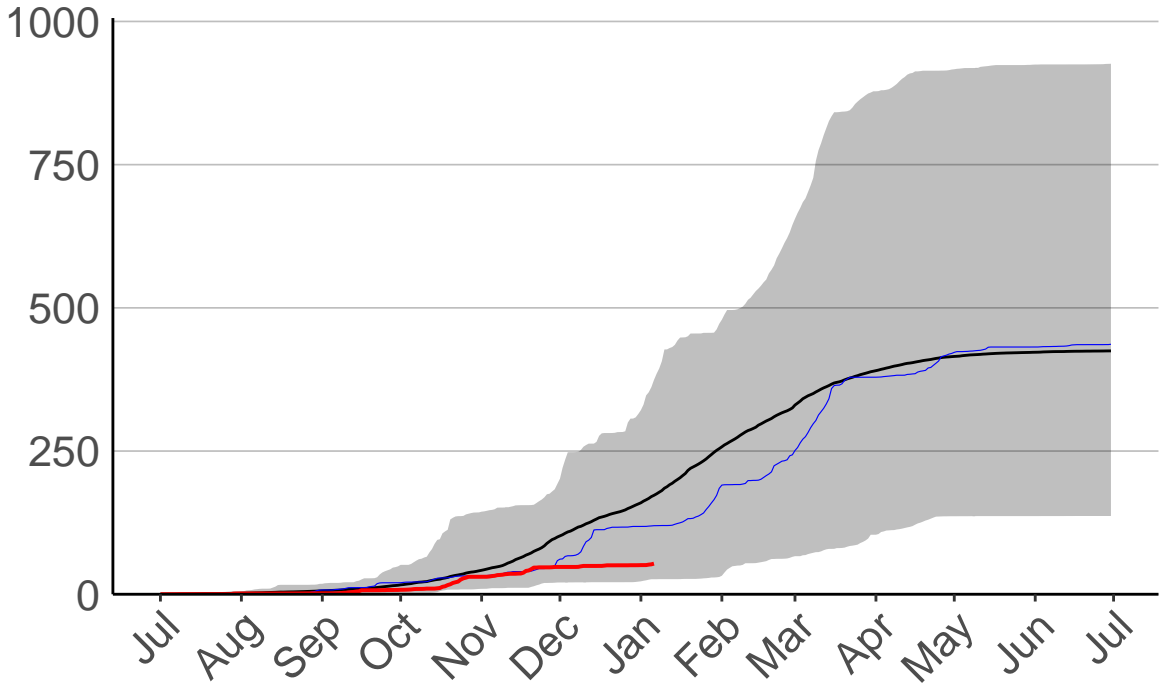

Galatea Raws

Cumulative Fire Severity Rating

- average
- 2004-2005
- 2018-2019
- range

Current CDSR:
19.2
(2019-01-06)

Date

Kawerau Raws

Cumulative Fire Severity Rating

- average
- 2004-2005
- 2018-2019
- range

Current CDSR:
53.4
(2019-01-06)

Date

Minden Raws

Cumulative Fire Severity Rating

1000
750
500
250
0

Jul Aug Sep Oct Nov Dec Jan Feb Mar Apr May Jun Jul

Date

- average
- 2004–2005
- 2018–2019
- range