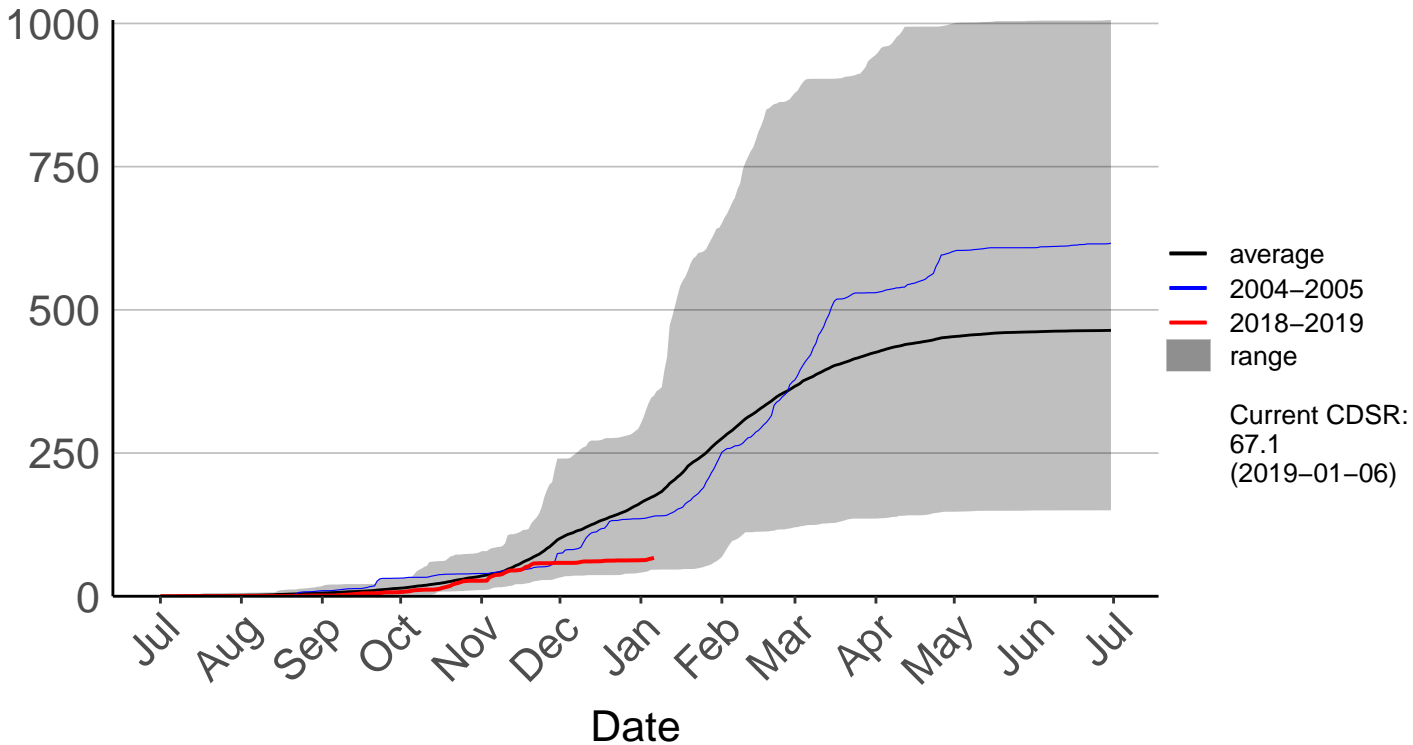

Whakatane Aero Aws

Cumulative Fire Severity Rating