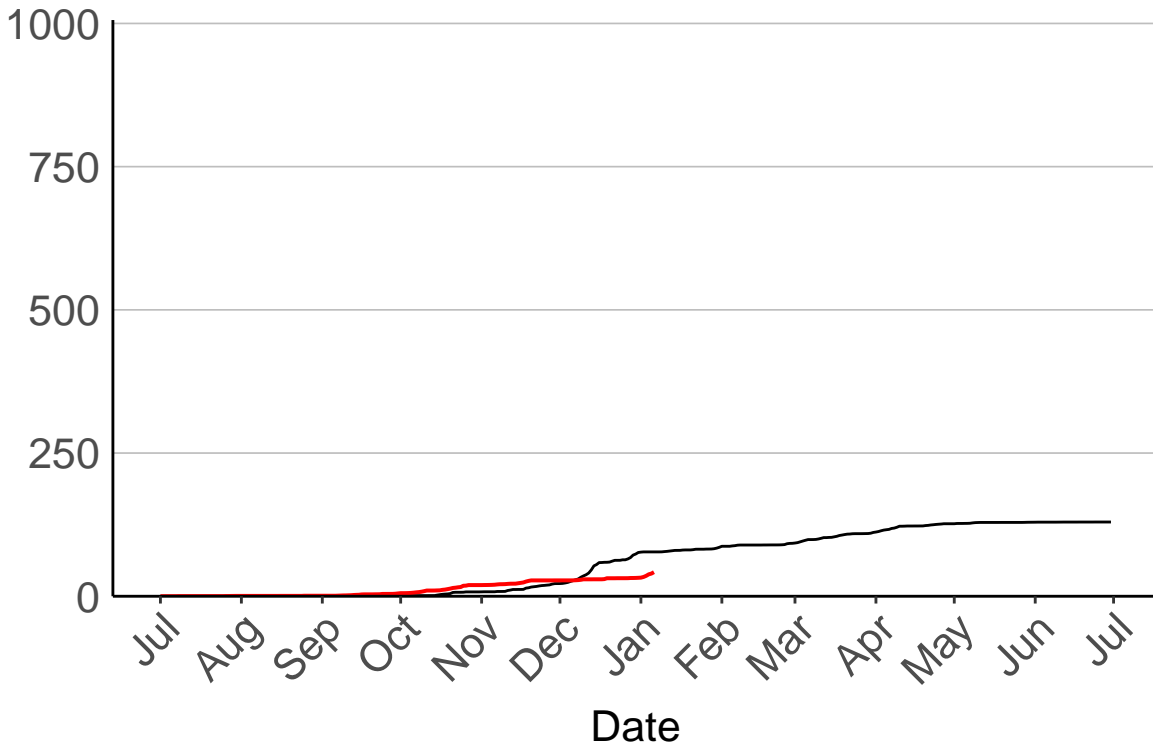

Current CDSR:
60.7
(2019-01-06)

Opotiki Raws

Cumulative Fire Severity Rating

- average
- 2004–2005
- 2018–2019
- range

Current CDSR:
68
(2019-01-06)

Rotoehu Raws

Cumulative Fire Severity Rating

- average
- 2004–2005
- 2018–2019
- range

Current CDSR:
193.7
(2019-01-06)

Rotorua Aero Aws

Cumulative Fire Severity Rating

1000
750
500
250
0

Jul Aug Sep Oct Nov Dec Jan Feb Mar Apr May Jun Jul

Date

- average
- 2004–2005
- 2018–2019
- range

Current CDSR:
39.8
(2019-01-06)

Rotorua Raws

Cumulative Fire Severity Rating

- average
- 2004-2005
- 2018-2019
- range

Current CDSR:
42
(2019-01-06)

Tauranga Aero SYNOP

Cumulative Fire Severity Rating

- average
- 2004-2005
- 2018-2019
- range