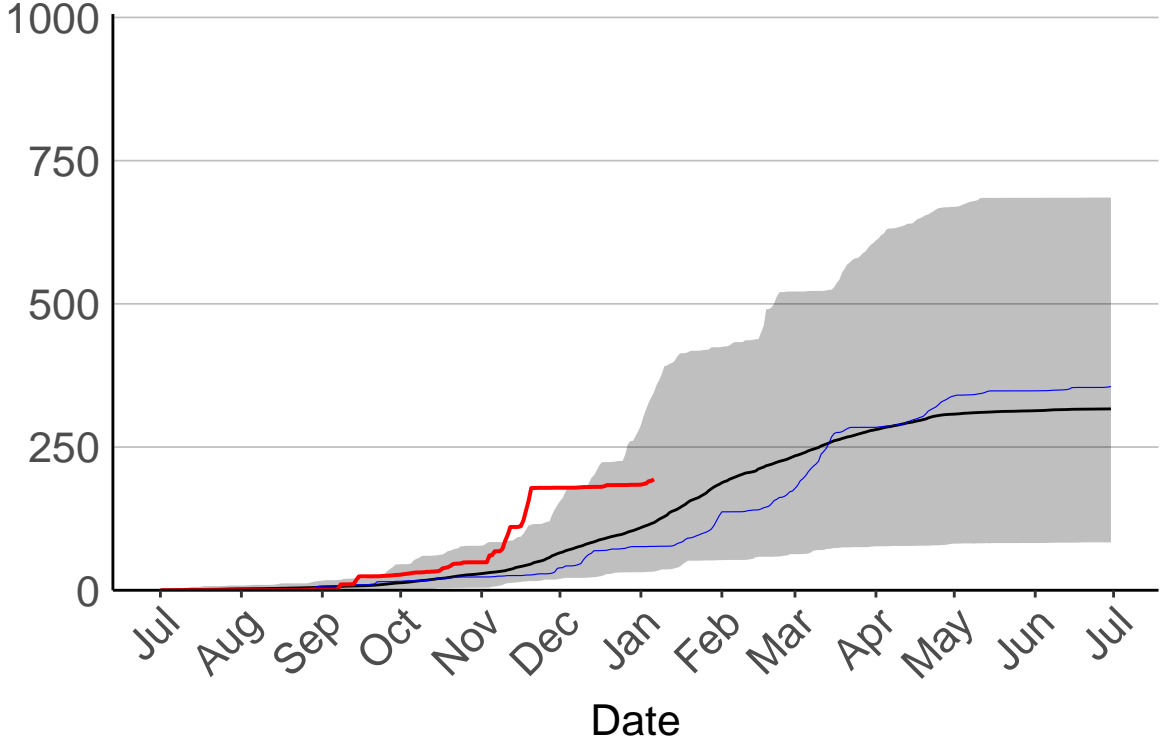

Galatea Raws

Cumulative Fire Severity Rating

- average
- 2004-2005
- 2018-2019
- range

Current CDSR:
19.2
(2019-01-06)

Date

Kawerau Raws

Cumulative Fire Severity Rating

- average
- 2004-2005
- 2018-2019
- range

Current CDSR:
53.4
(2019-01-06)

Date

Minden Raws

Cumulative Fire Severity Rating

1000
750
500
250
0

Jul Aug Sep Oct Nov Dec Jan Feb Mar Apr May Jun Jul

Date

- average
- 2004–2005
- 2018–2019
- range

Current CDSR:
60.7
(2019-01-06)

Opotiki Raws

Cumulative Fire Severity Rating

- average
- 2004–2005
- 2018–2019
- range

Current CDSR:
68
(2019-01-06)

Rotoehu Raws

Cumulative Fire Severity Rating

- average
- 2004–2005
- 2018–2019
- range

Current CDSR:
193.7
(2019-01-06)

Rotorua Aero Aws

Cumulative Fire Severity Rating

1000
750
500
250
0

Jul Aug Sep Oct Nov Dec Jan Feb Mar Apr May Jun Jul

Date

- average
- 2004–2005
- 2018–2019
- range

Current CDSR:
39.8
(2019-01-06)