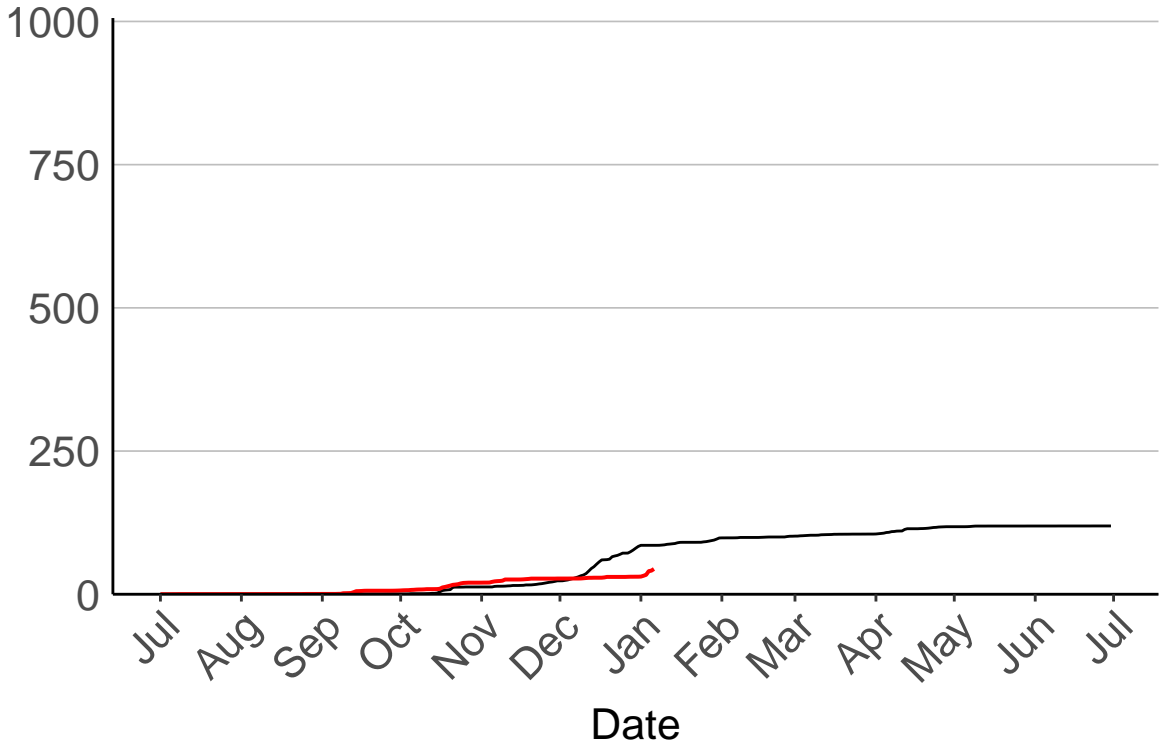

Waihi Beach Raws

Cumulative Fire Severity Rating

- average
- 2004-2005
- 2018-2019
- range

Current CDSR:
44.1
(2019-01-06)