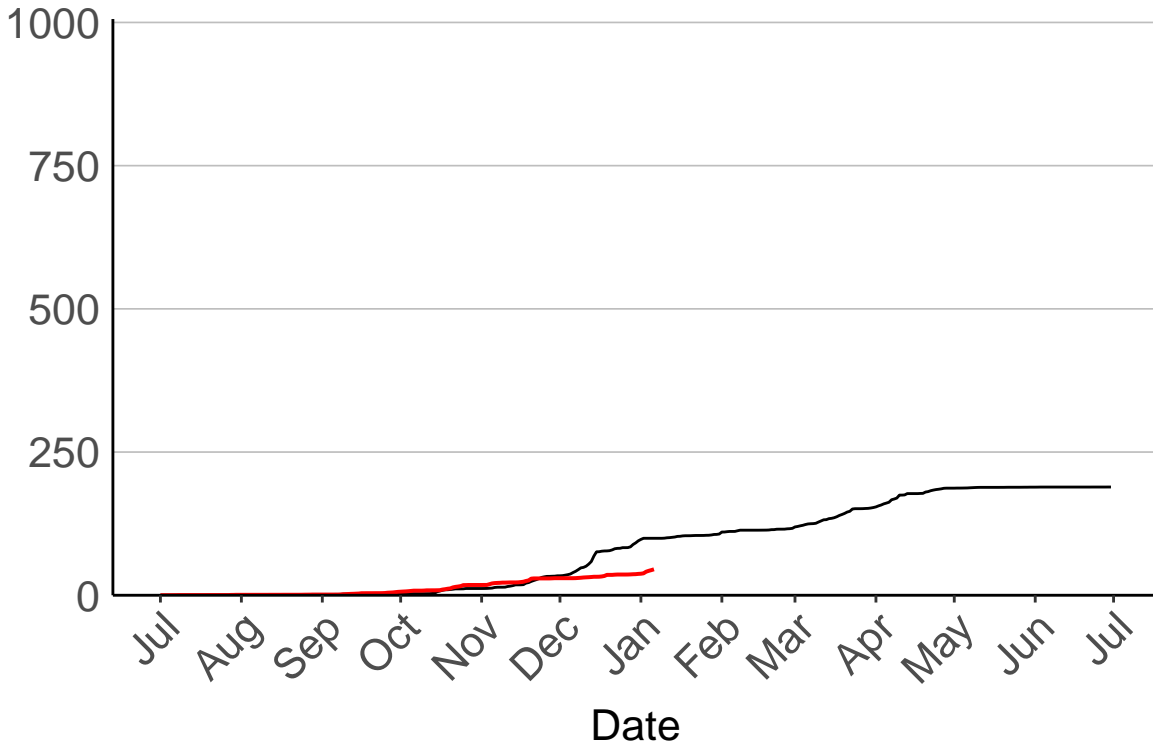

Current CDSR:
95
(2019-01-06)

Whakatane Aero Aws

Cumulative Fire Severity Rating

Whakatane Raws

Cumulative Fire Severity Rating

- average
- 2004-2005
- 2018-2019
- range

Current CDSR:
45.3
(2019-01-06)