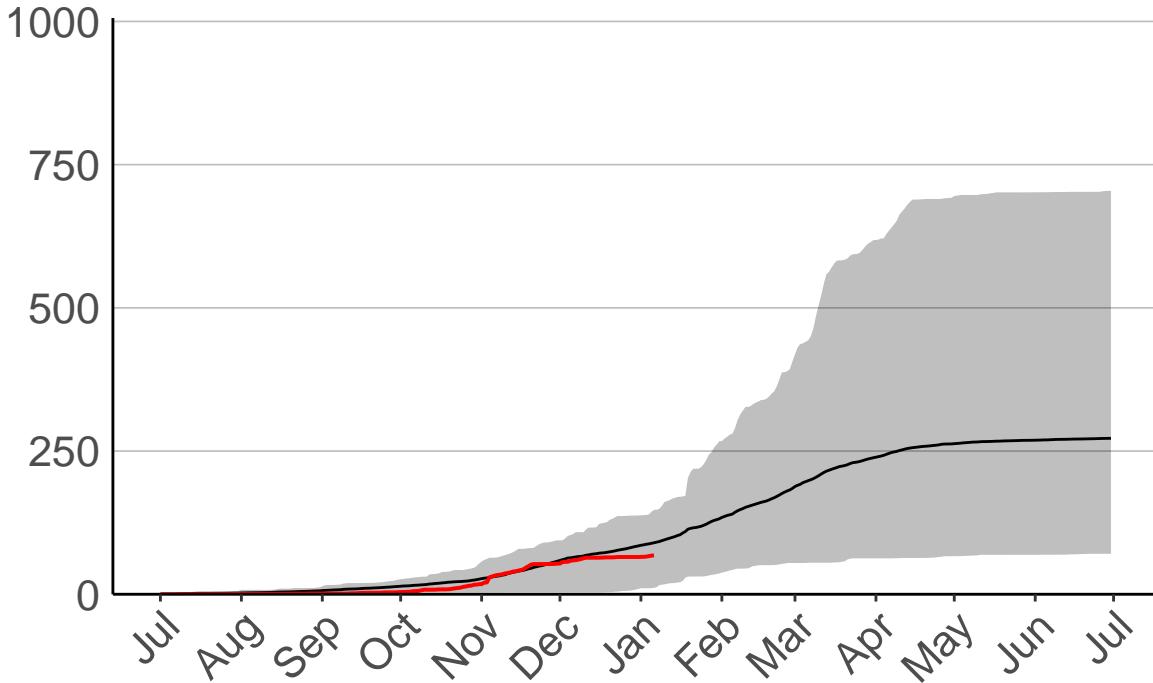

Galatea Raws

Cumulative Fire Severity Rating

- average
- 2004-2005
- 2018-2019
- range

Current CDSR:
19.2
(2019-01-06)

Date

Kawerau Raws

Cumulative Fire Severity Rating

- average
- 2004-2005
- 2018-2019
- range

Current CDSR:
53.4
(2019-01-06)

Date

Minden Raws

Cumulative Fire Severity Rating

1000
750
500
250
0

Jul Aug Sep Oct Nov Dec Jan Feb Mar Apr May Jun Jul

Date

- average
- 2004–2005
- 2018–2019
- range

Current CDSR:
60.7
(2019-01-06)

Opotiki Raws

Cumulative Fire Severity Rating

- average
- 2004–2005
- 2018–2019
- range

Current CDSR:
68
(2019-01-06)

Rotoehu Raws

Cumulative Fire Severity Rating

- average
- 2004–2005
- 2018–2019
- range