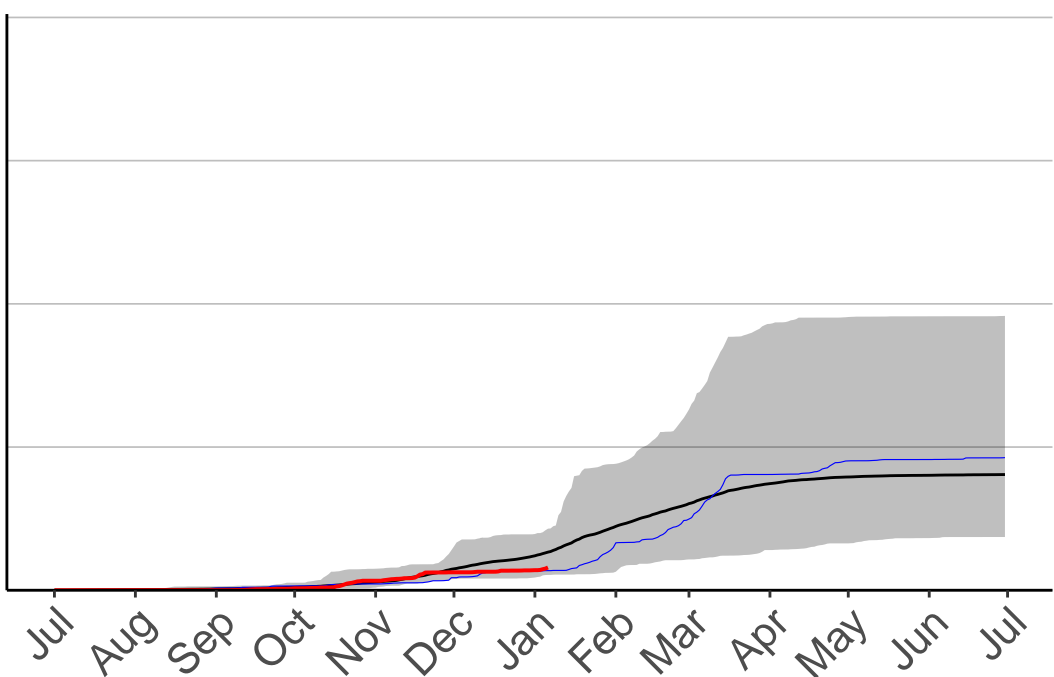

Current CDSR:
60.7
(2019-01-06)

Opotiki Raws

Cumulative Fire Severity Rating

- average
- 2004–2005
- 2018–2019
- range

Current CDSR:
68
(2019-01-06)

Rotoehu Raws

Cumulative Fire Severity Rating

- average
- 2004–2005
- 2018–2019
- range

Current CDSR:
193.7
(2019-01-06)

Rotorua Aero Aws

Cumulative Fire Severity Rating

1000
750
500
250
0

Jul Aug Sep Oct Nov Dec Jan Feb Mar Apr May Jun Jul

Date

- average
- 2004–2005
- 2018–2019
- range

Current CDSR:
39.8
(2019-01-06)

Rotorua Raws

Cumulative Fire Severity Rating

- average
- 2004-2005
- 2018-2019
- range

Current CDSR:
42
(2019-01-06)

Tauranga Aero SYNOP

Cumulative Fire Severity Rating

- average
- 2004-2005
- 2018-2019
- range