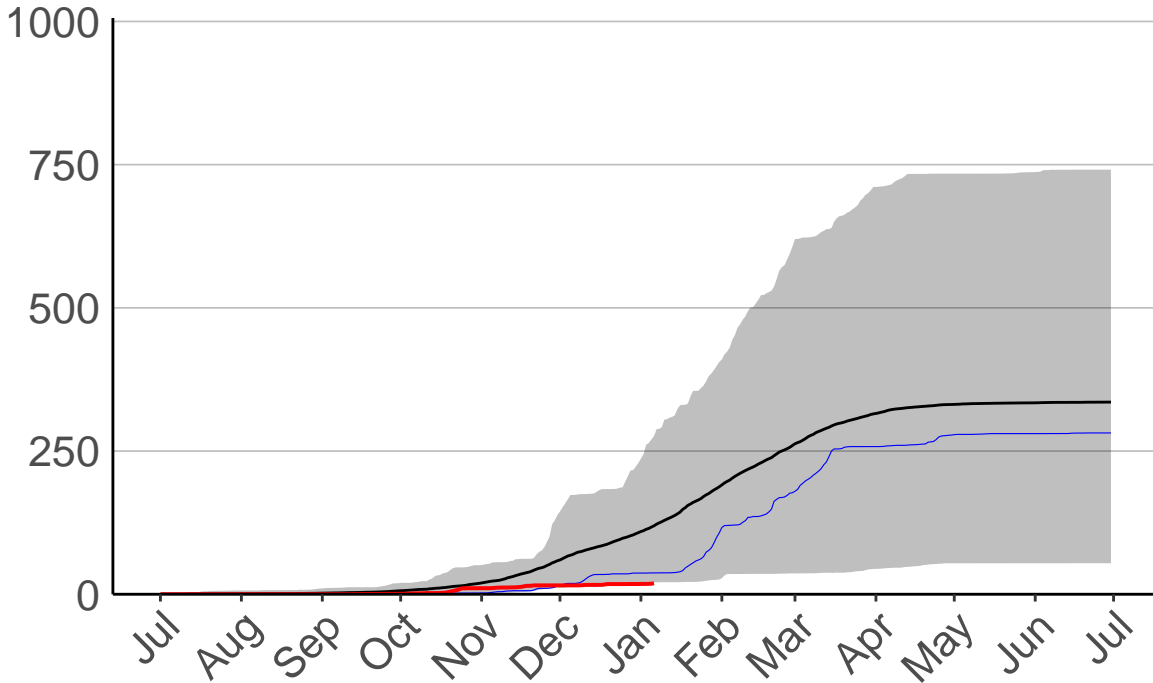

Galatea Raws

Cumulative Fire Severity Rating

- average
- 2004-2005
- 2018-2019
- range

Current CDSR:
19.2
(2019-01-06)

Date

Kawerau Raws

Cumulative Fire Severity Rating

- average
- 2004-2005
- 2018-2019
- range

Current CDSR:
53.4
(2019-01-06)

Date

Minden Raws

Cumulative Fire Severity Rating

1000
750
500
250
0

Jul Aug Sep Oct Nov Dec Jan Feb Mar Apr May Jun Jul

Date

- average
- 2004–2005
- 2018–2019
- range