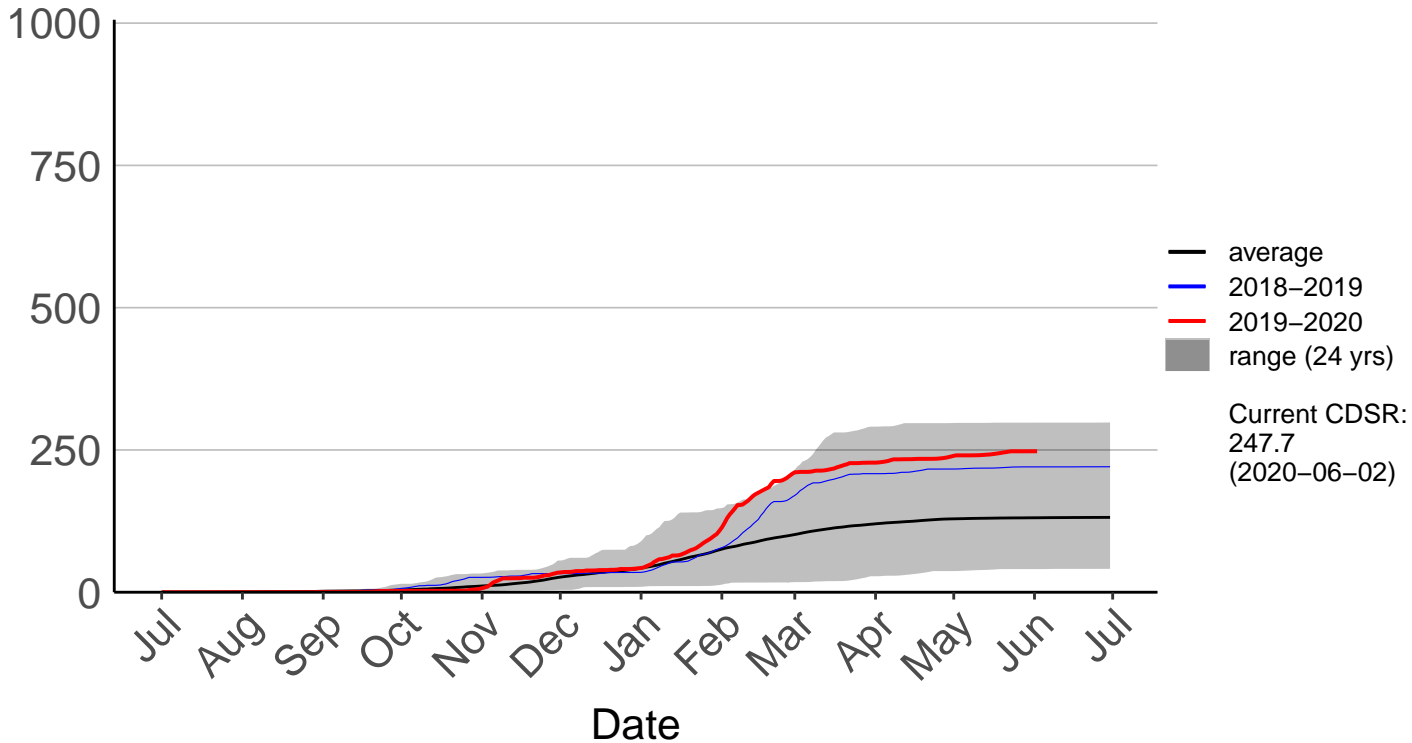

Te Puke Ews (Jul 1996 to Jun 2020)

Cumulative Fire Severity Rating