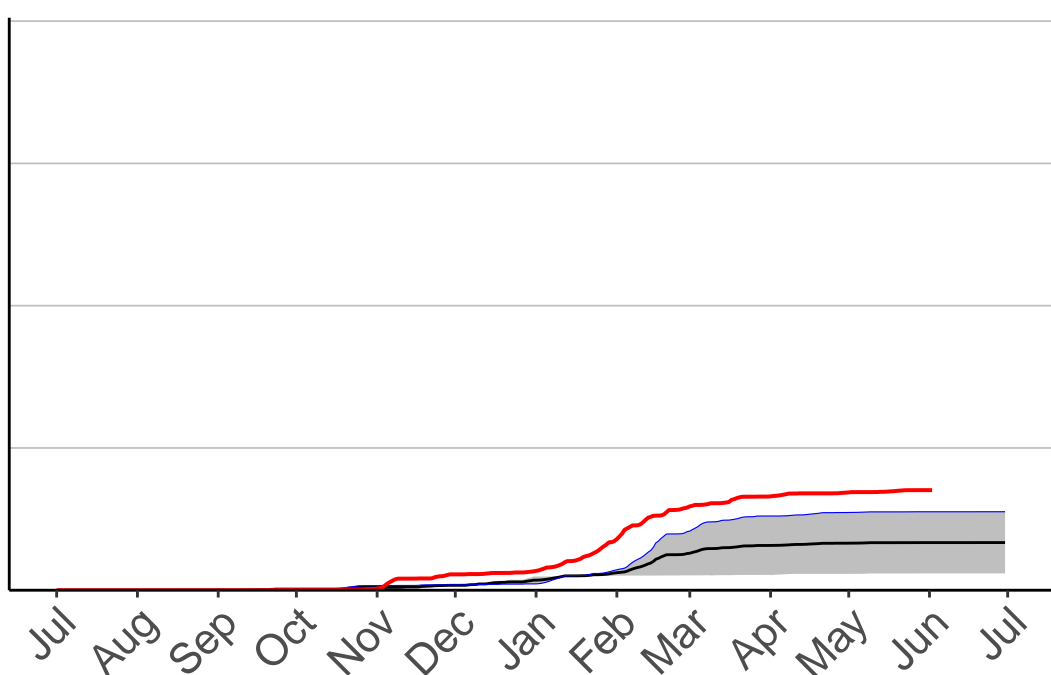

TECT All Terrain Park Raws (Dec 2016 to Jun 2020)

Cumulative Fire Severity Rating

1000
750
500
250
0

Jul Aug Sep Oct Nov Dec Jan Feb Mar Apr May Jun Jul

Date

- average
- 2018–2019
- 2019–2020
- range (4 yrs)

Current CDSR:
175.8
(2020-06-02)