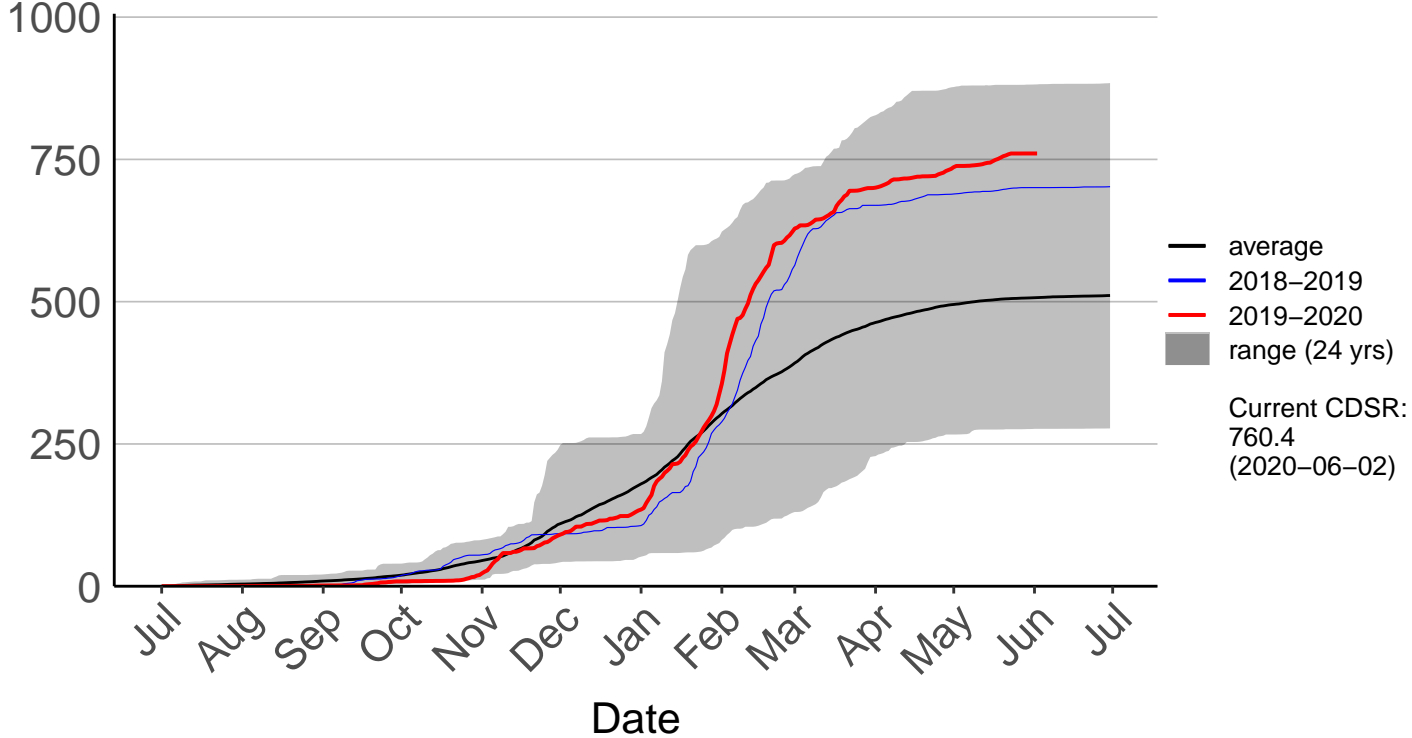

Tauranga Aero SYNOP (Jul 1996 to Jun 2020)

Cumulative Fire Severity Rating