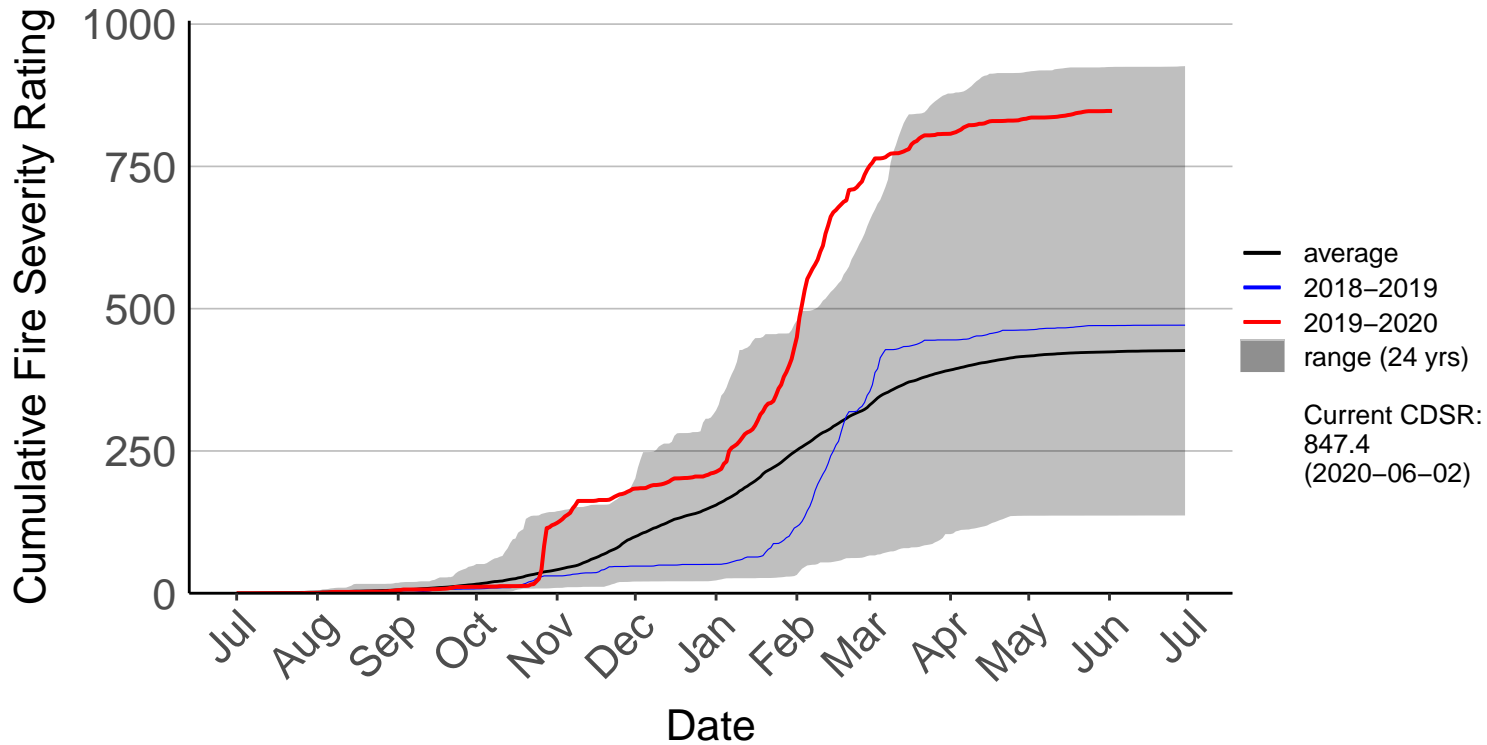

Kawerau Raws (Aug 1996 to Jun 2020)