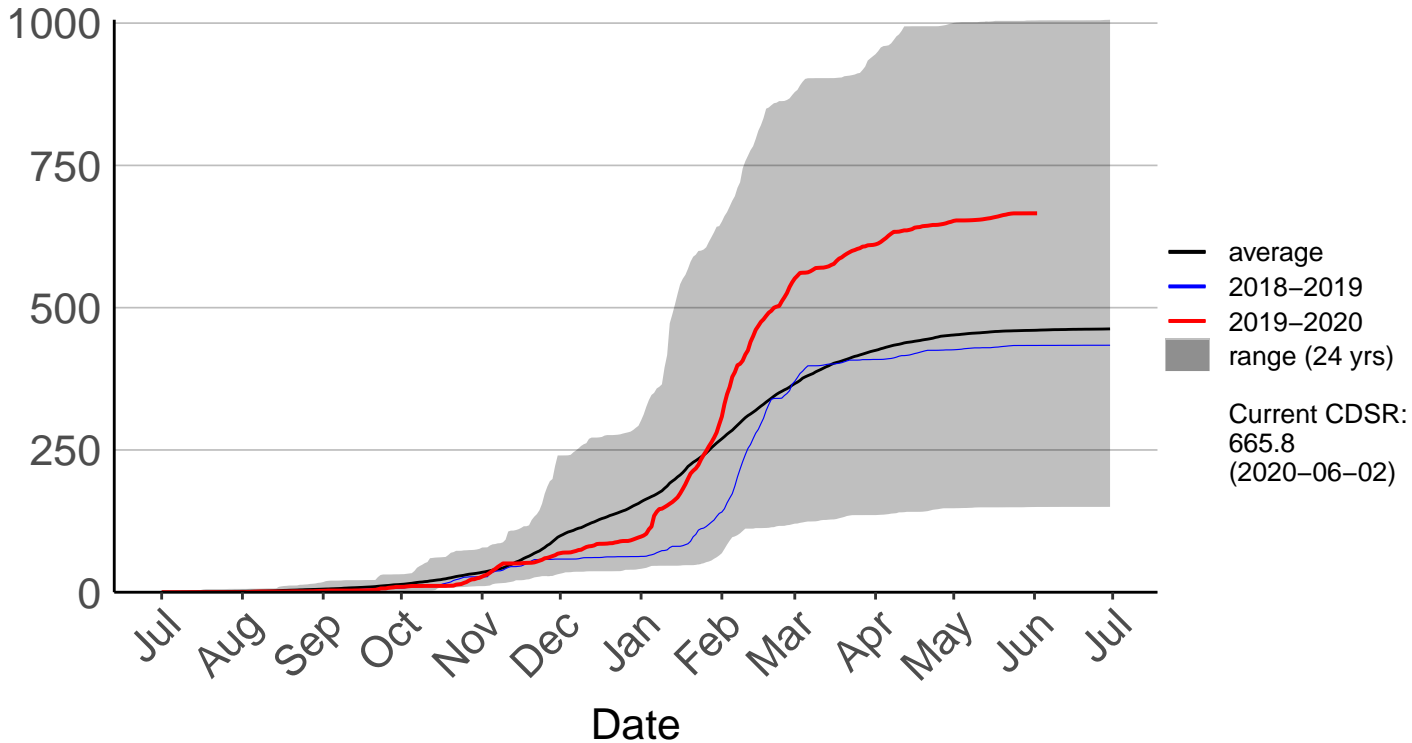

Whakatane Aero Aws (Jul 1996 to Jun 2020)

Cumulative Fire Severity Rating