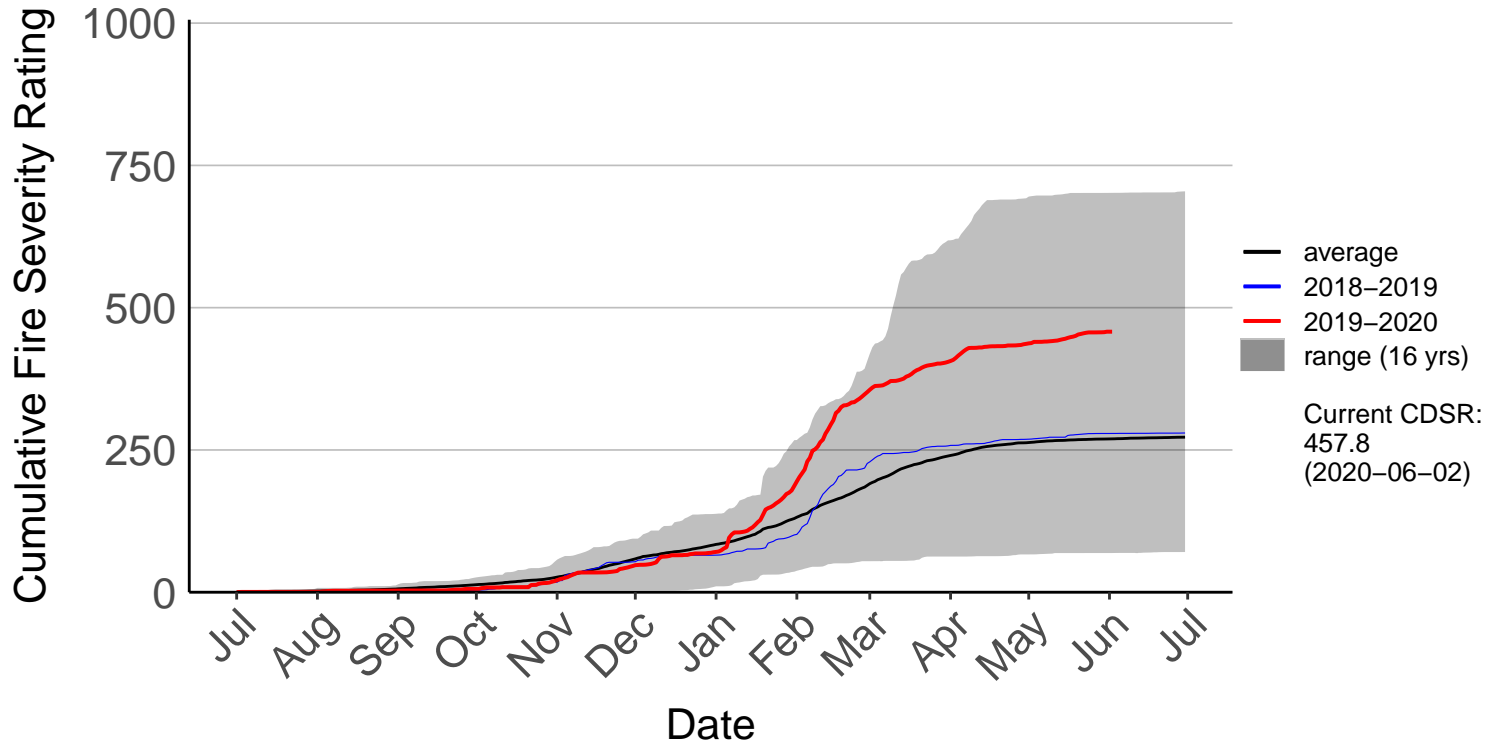

Opotiki Raws (Dec 2004 to Jun 2020)