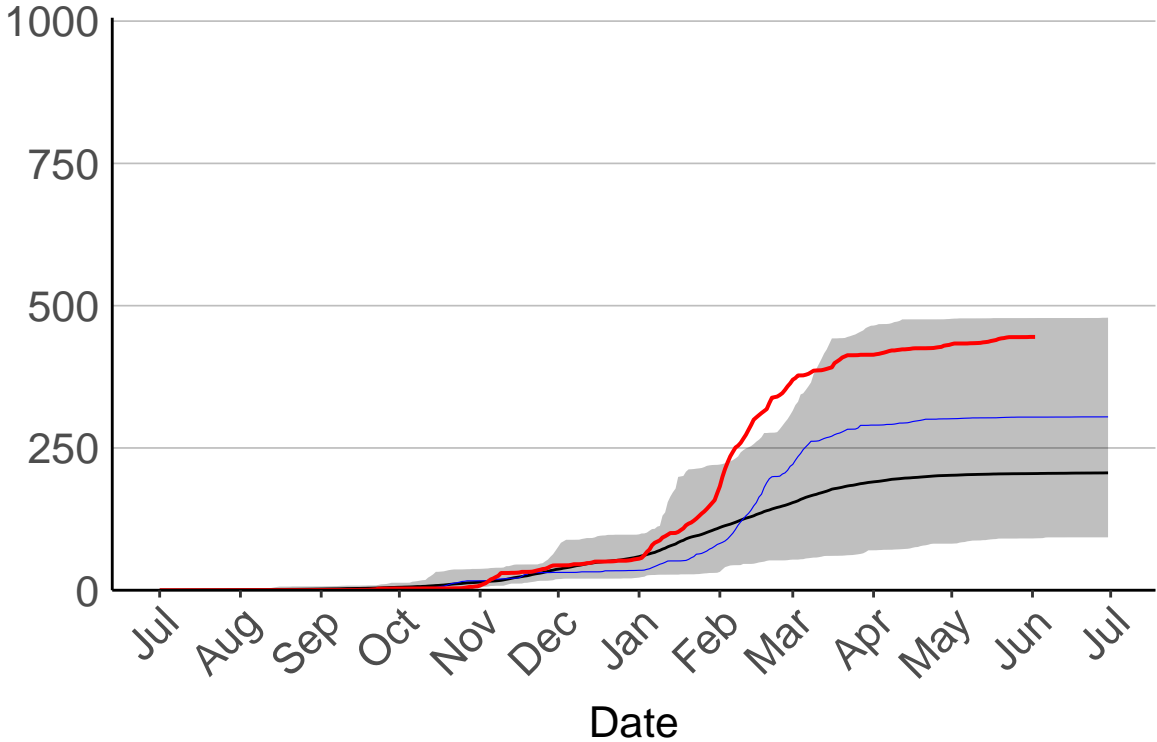

Rotorua Aero Aws (Jul 1996 to Jun 2020)

Cumulative Fire Severity Rating

- average
- 2018-2019
- 2019-2020
- range (24 yrs)

Current CDSR:
445.1
(2020-06-02)