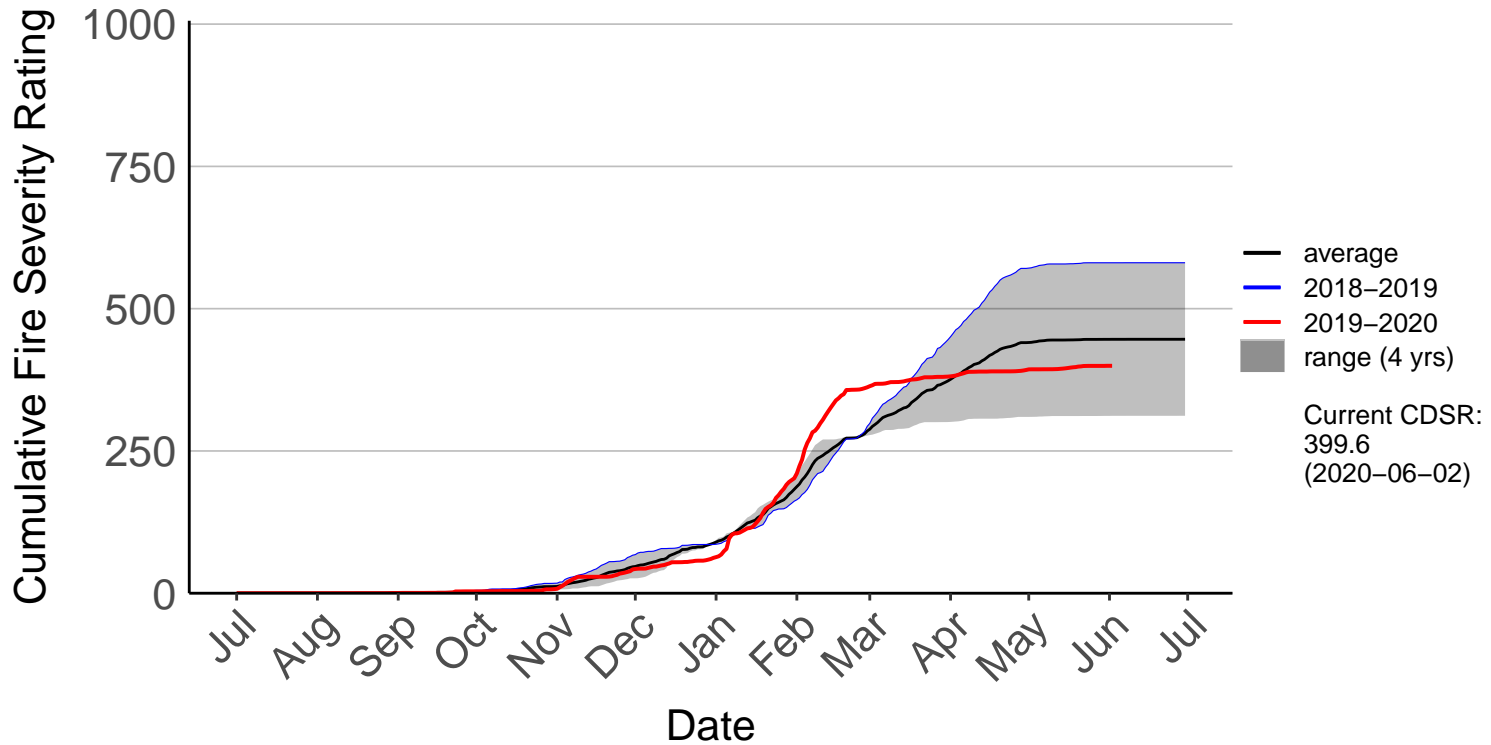

Waimana Raws (Dec 2016 to Jun 2020)