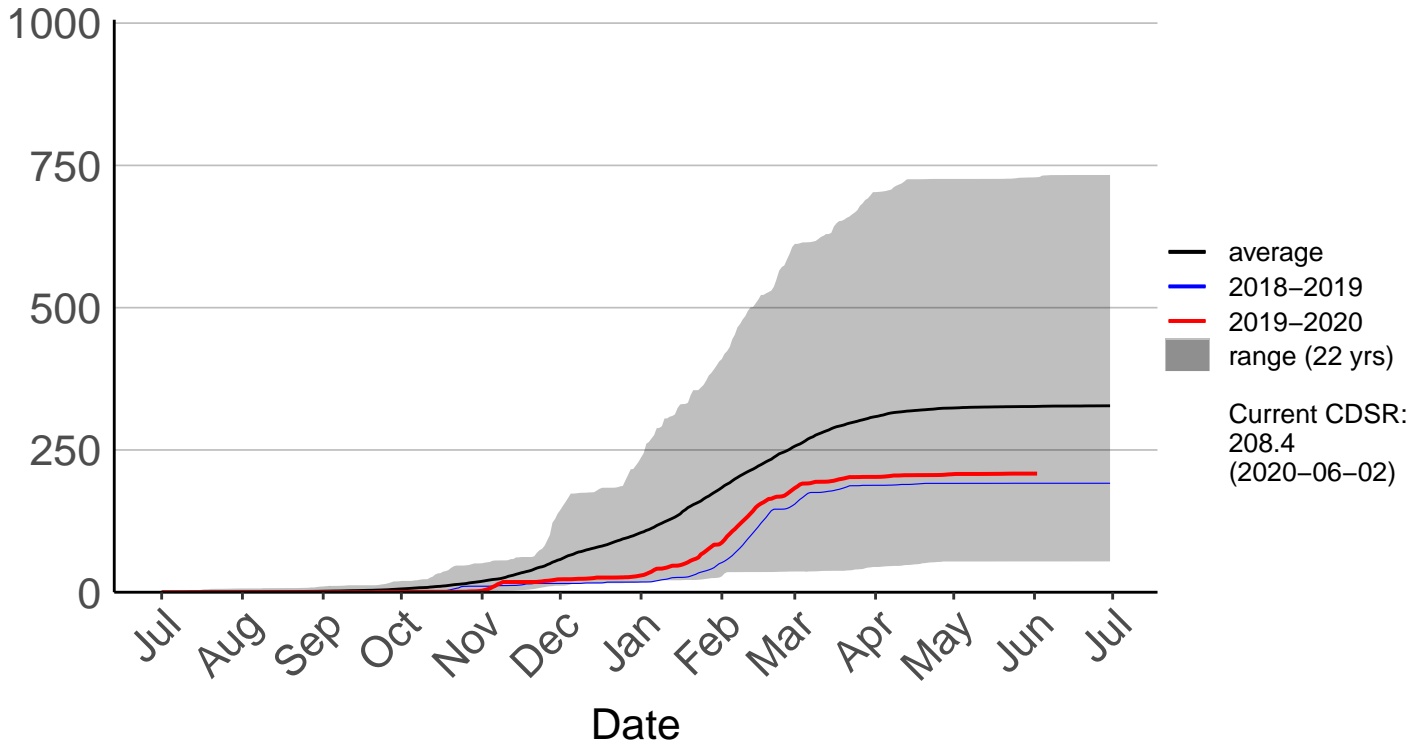

# Galatea Raws (Feb 1999 to Jun 2020)

Cumulative Fire Severity Rating