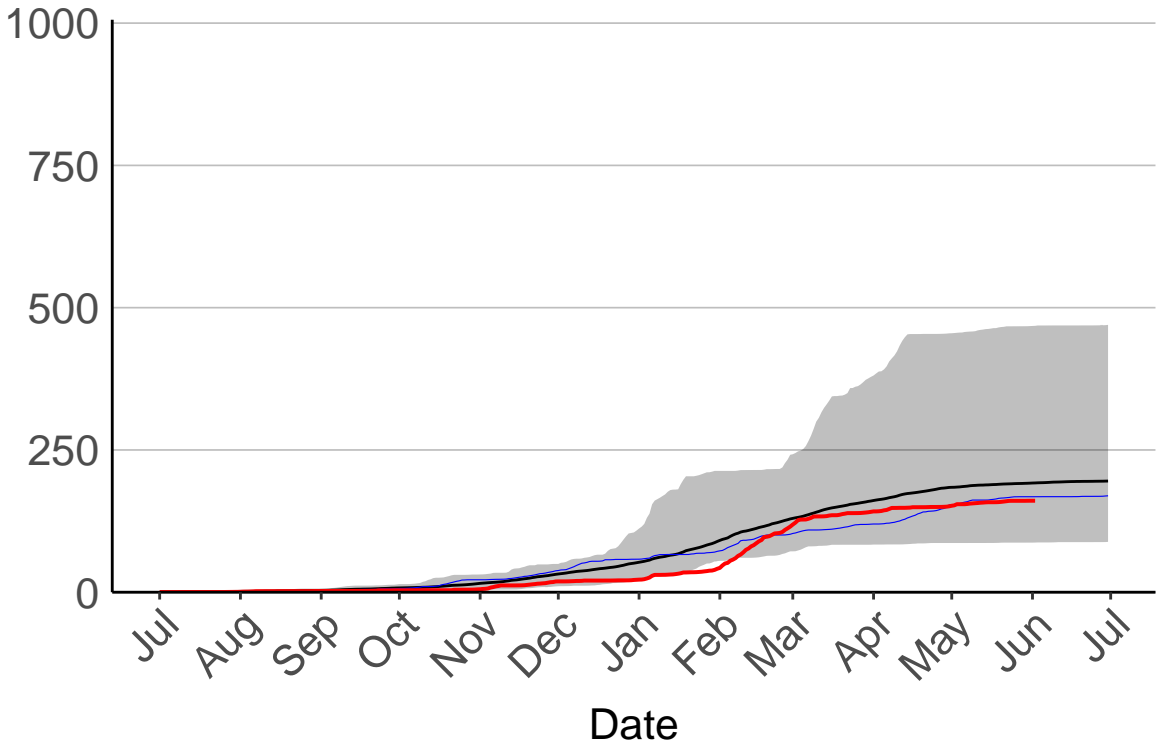

Waihau Bay Raws (Nov 2002 to Jun 2020)

Cumulative Fire Severity Rating

- average
- 2018-2019
- 2019-2020
- range (18 yrs)

Current CDSR:
160.8
(2020-06-02)