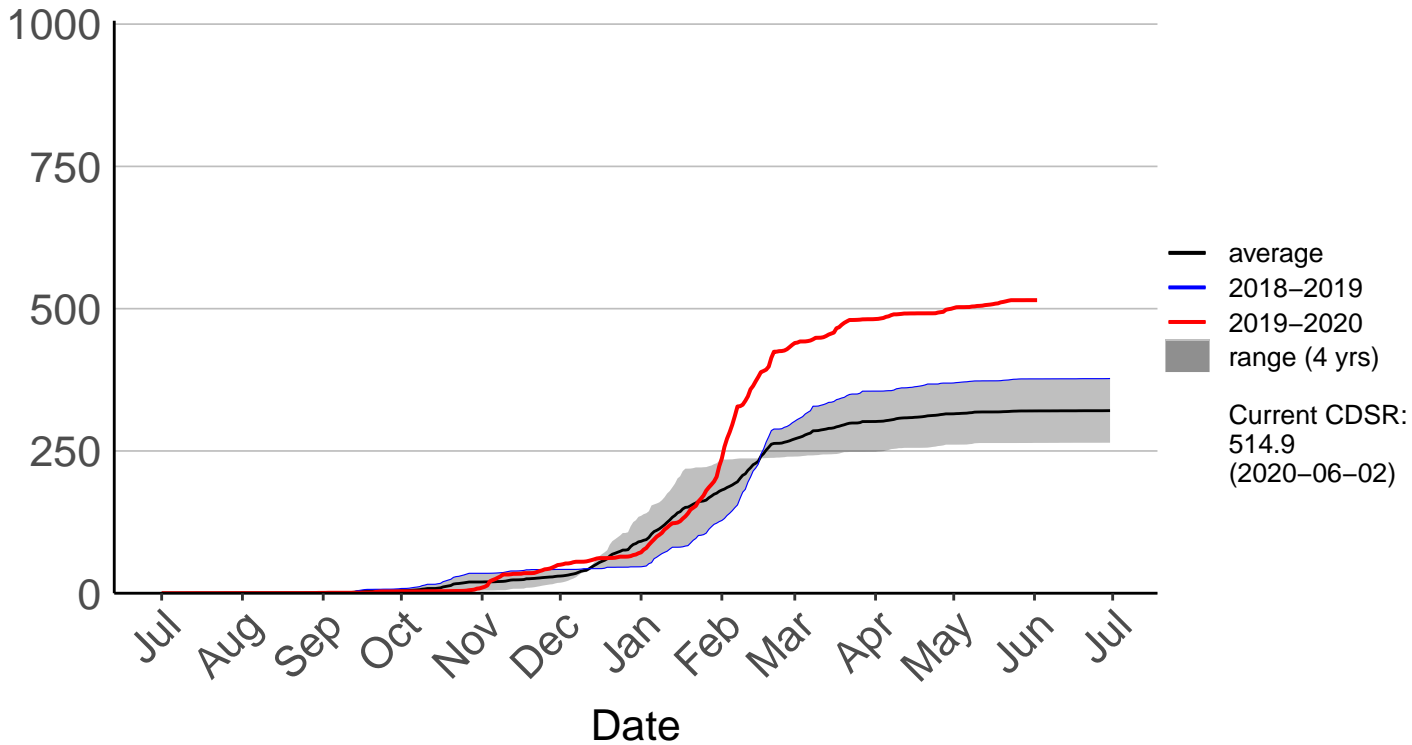

Minden Raws (May 2017 to Jun 2020)

Cumulative Fire Severity Rating