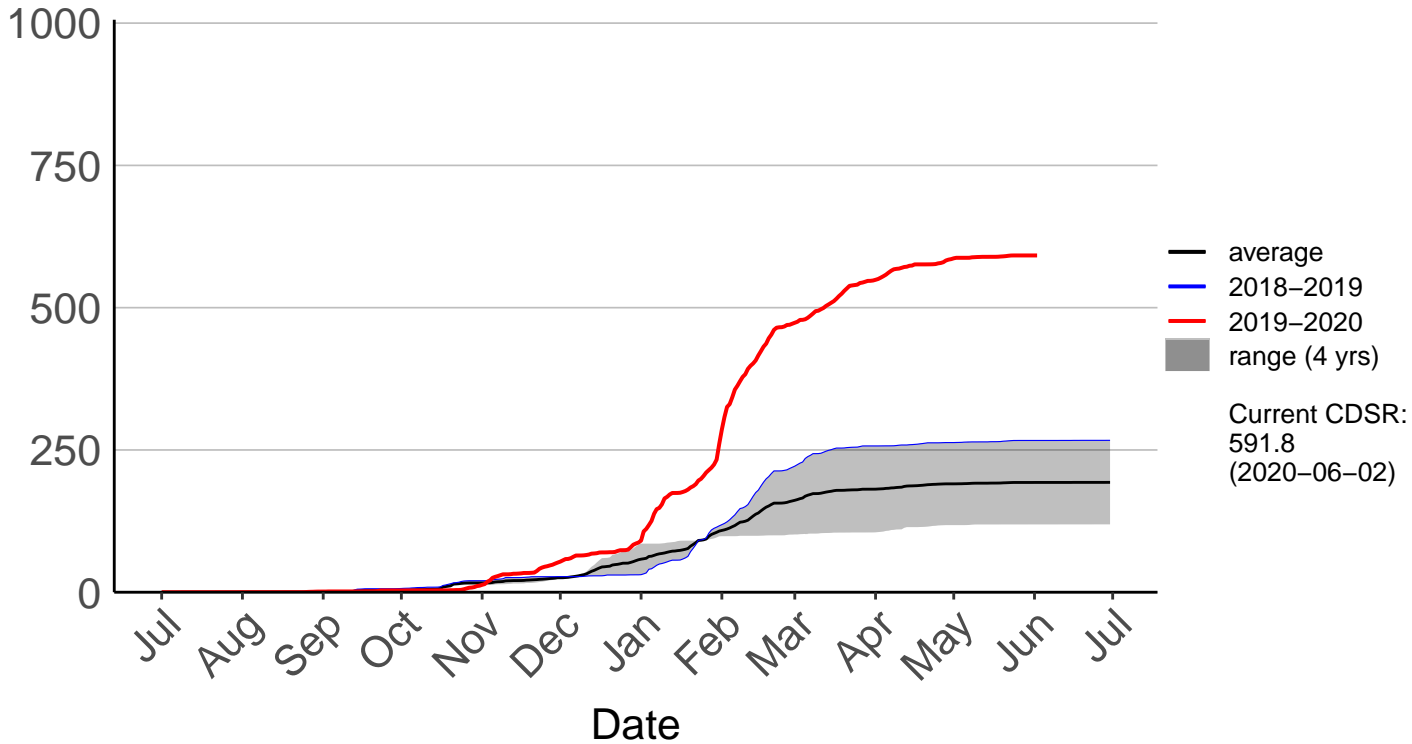

Waihi Beach Raws (Dec 2016 to Jun 2020)

Cumulative Fire Severity Rating