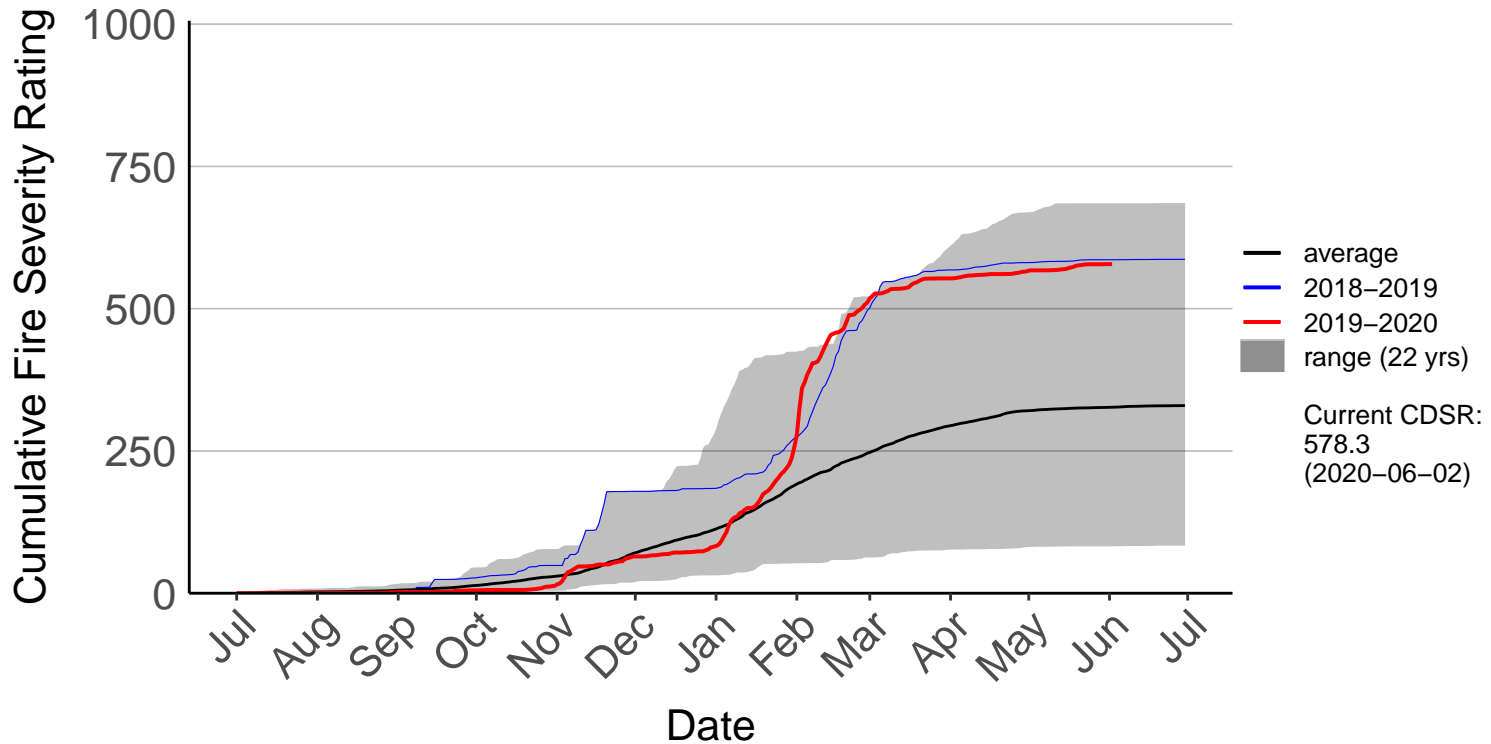

Rotoehu Raws (Feb 1999 to Jun 2020)