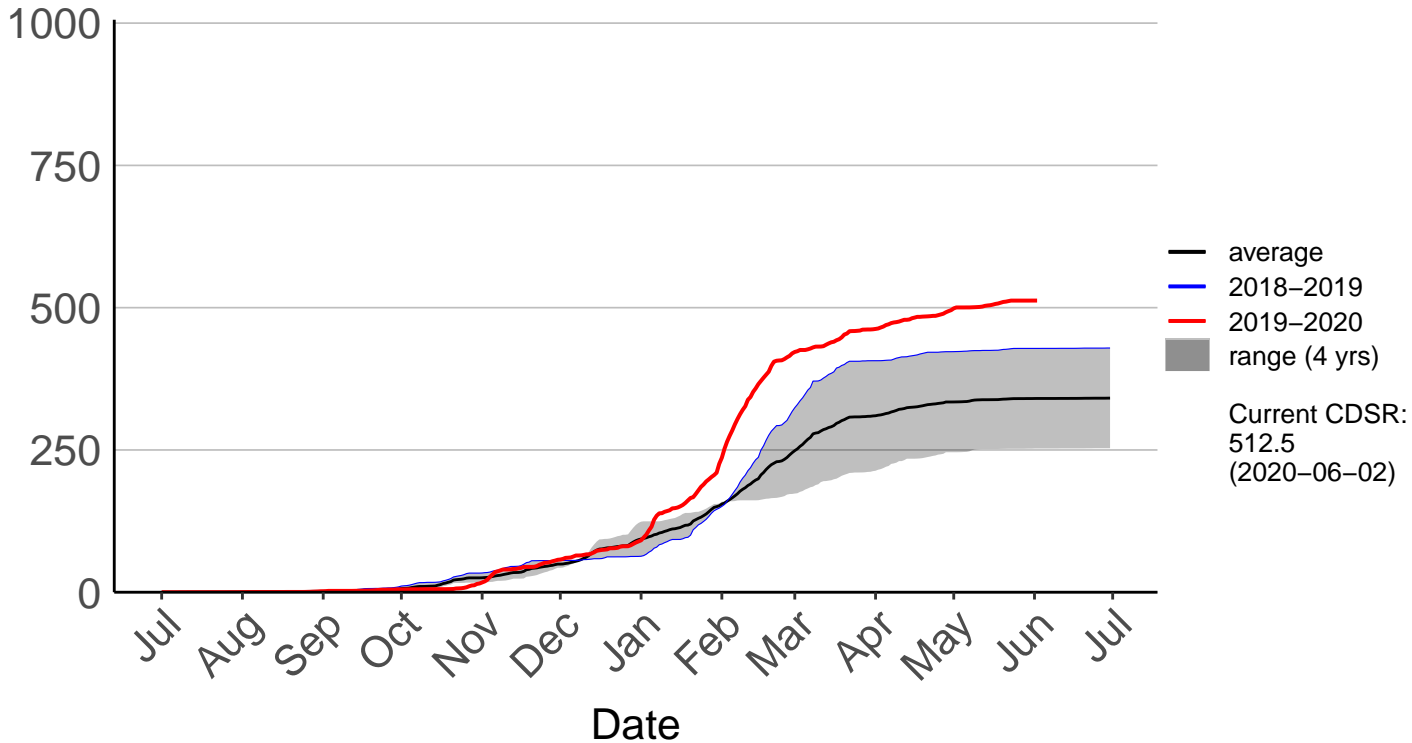

# Tauranga Aero SYNOP (Jul 1996 to Jun 2020)

Cumulative Fire Severity Rating

# Tauranga Raws (Oct 2016 to Jun 2020)

Cumulative Fire Severity Rating