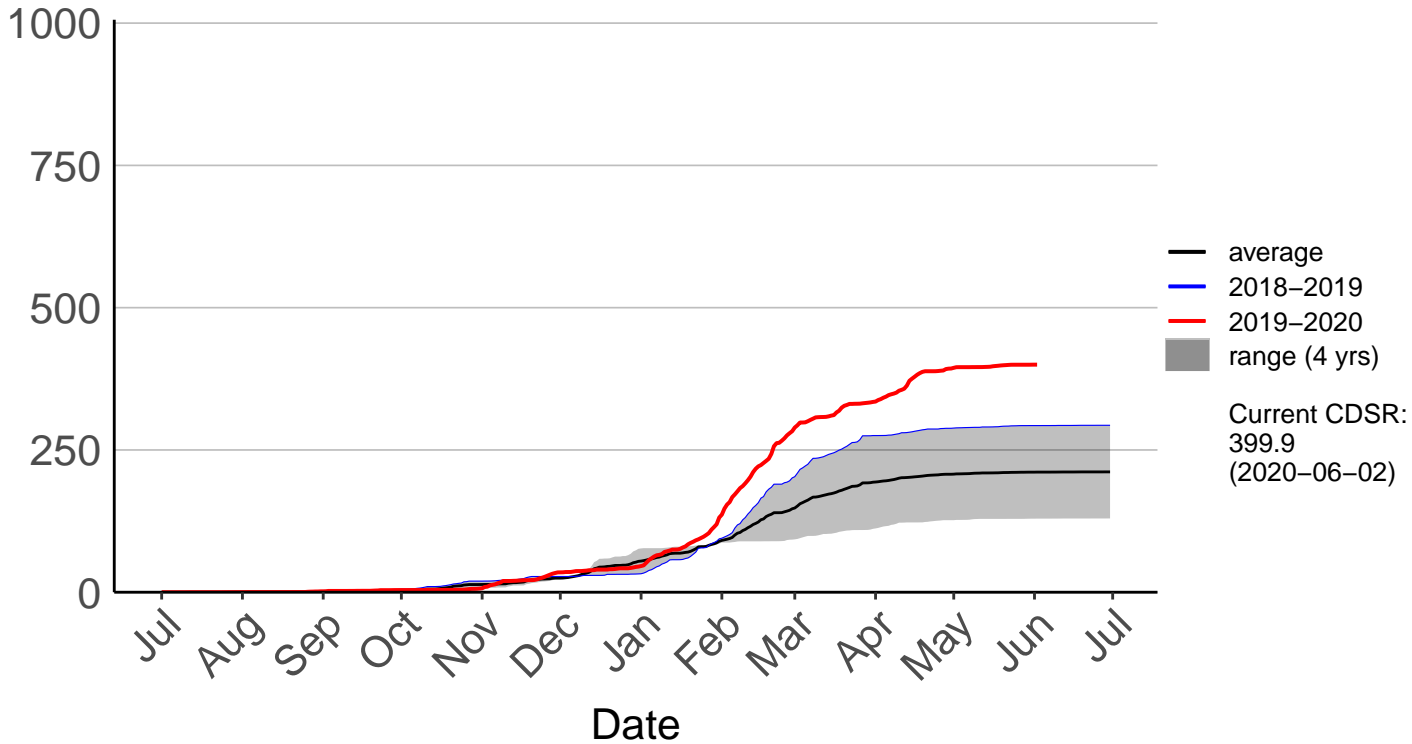

Rotorua Raws (Oct 2016 to Jun 2020)

Cumulative Fire Severity Rating