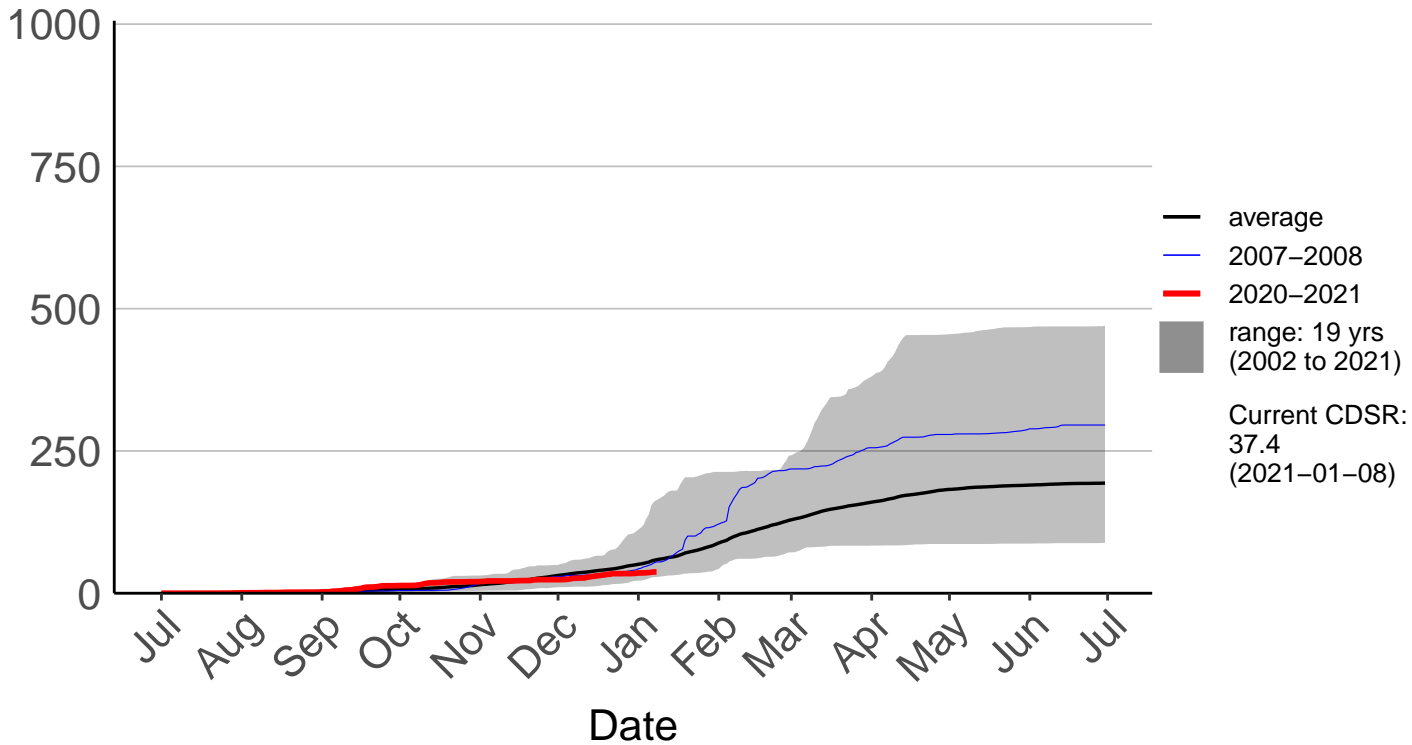

Waihau Bay Raws

Cumulative Daily Severity Rating