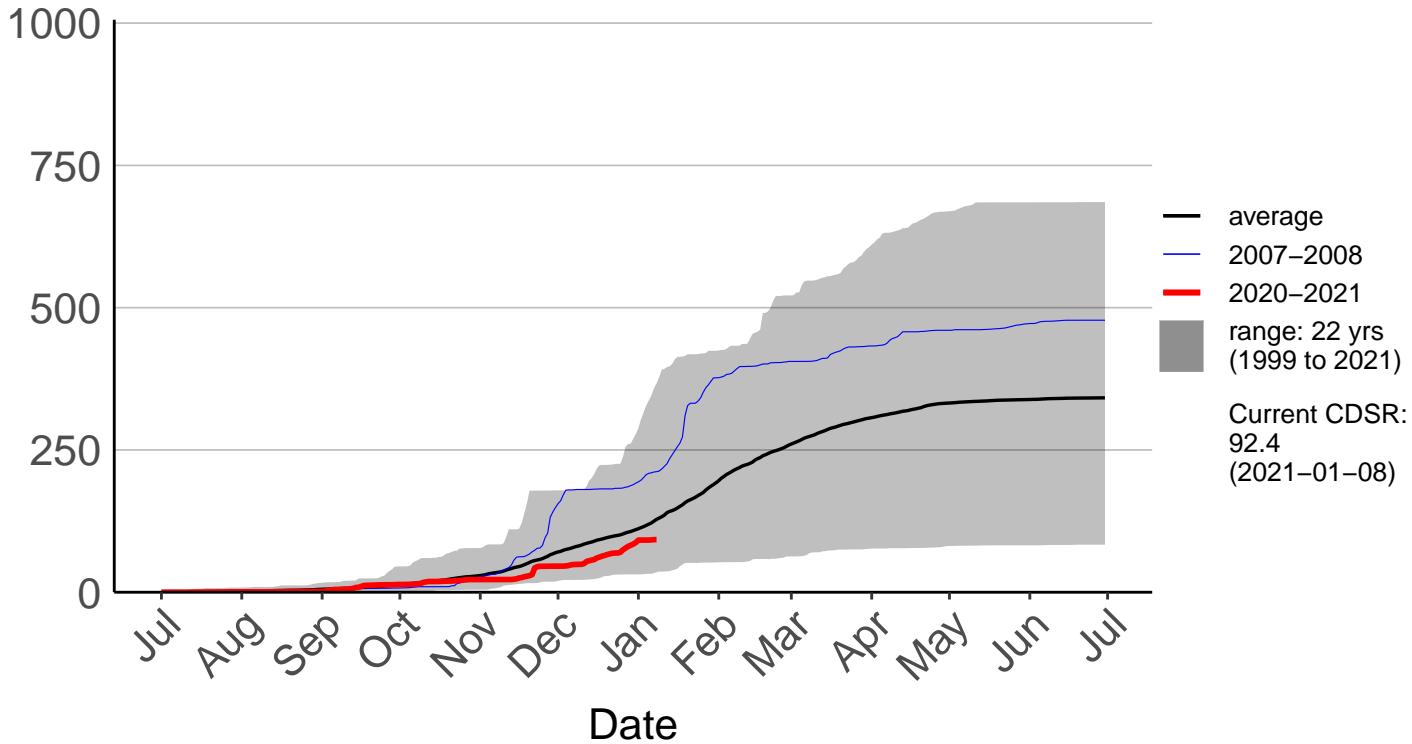

# Kawerau Raws

Cumulative Daily Severity Rating

# Minden Raws

Cumulative Daily Severity Rating

# Rotoehu Raws

Cumulative Daily Severity Rating