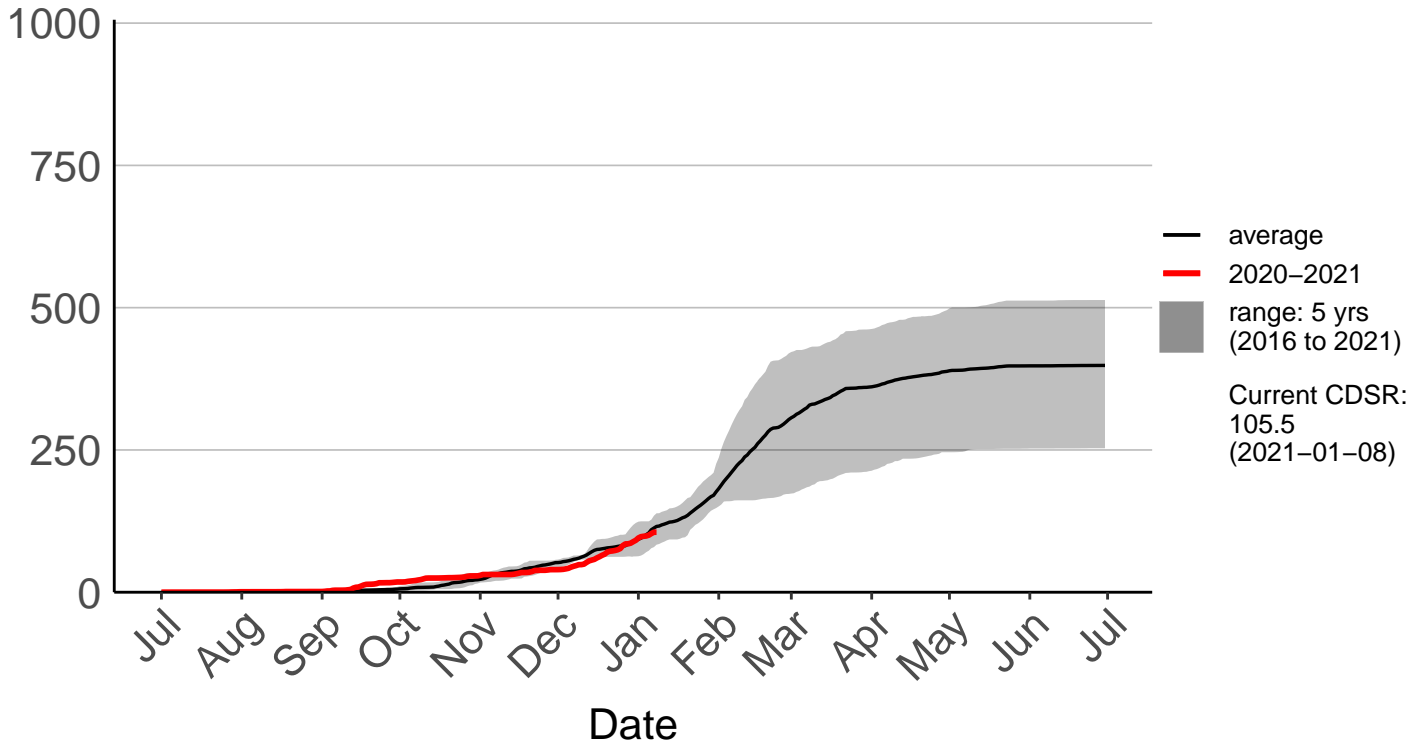

# Rotorua Raws

Cumulative Daily Severity Rating

# Tauranga Aero SYNOP

Cumulative Daily Severity Rating

# Tauranga Raws

Cumulative Daily Severity Rating