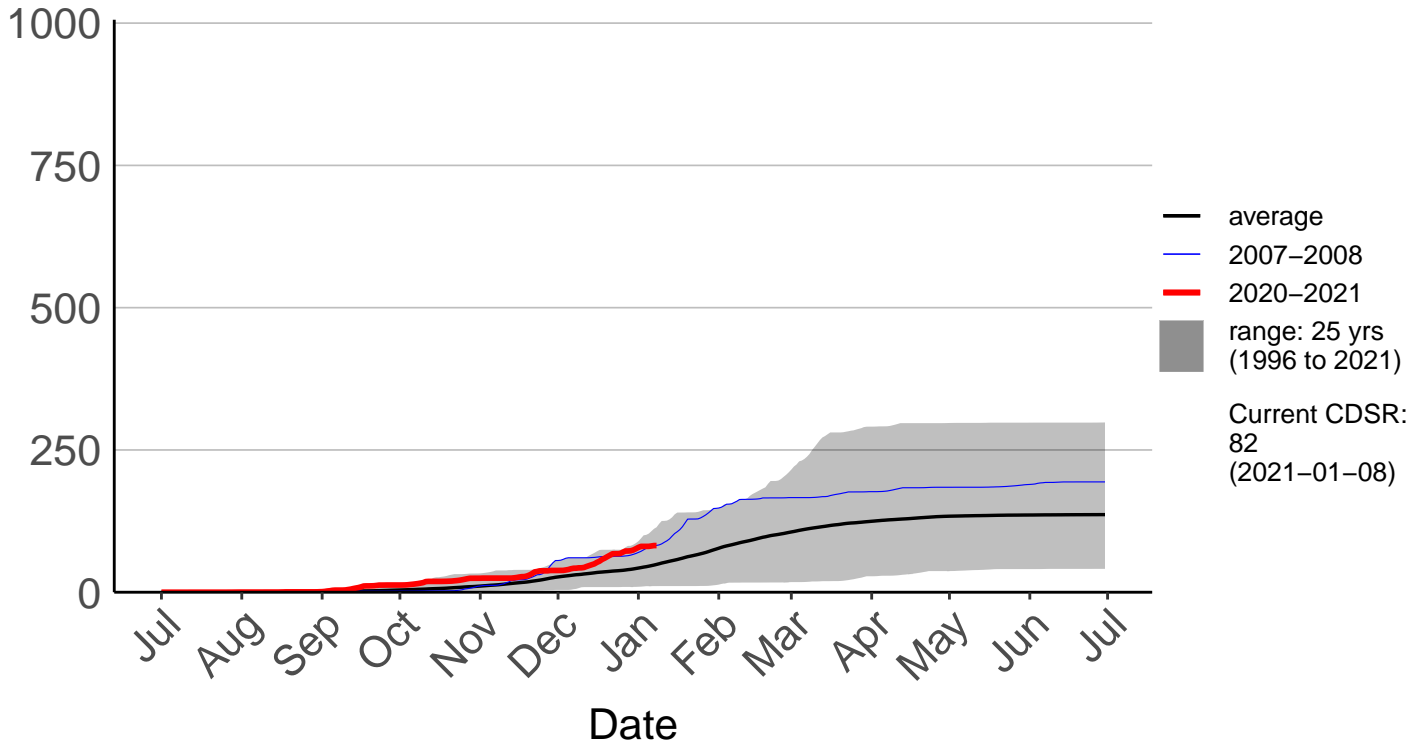

Te Puke Ews

Cumulative Daily Severity Rating