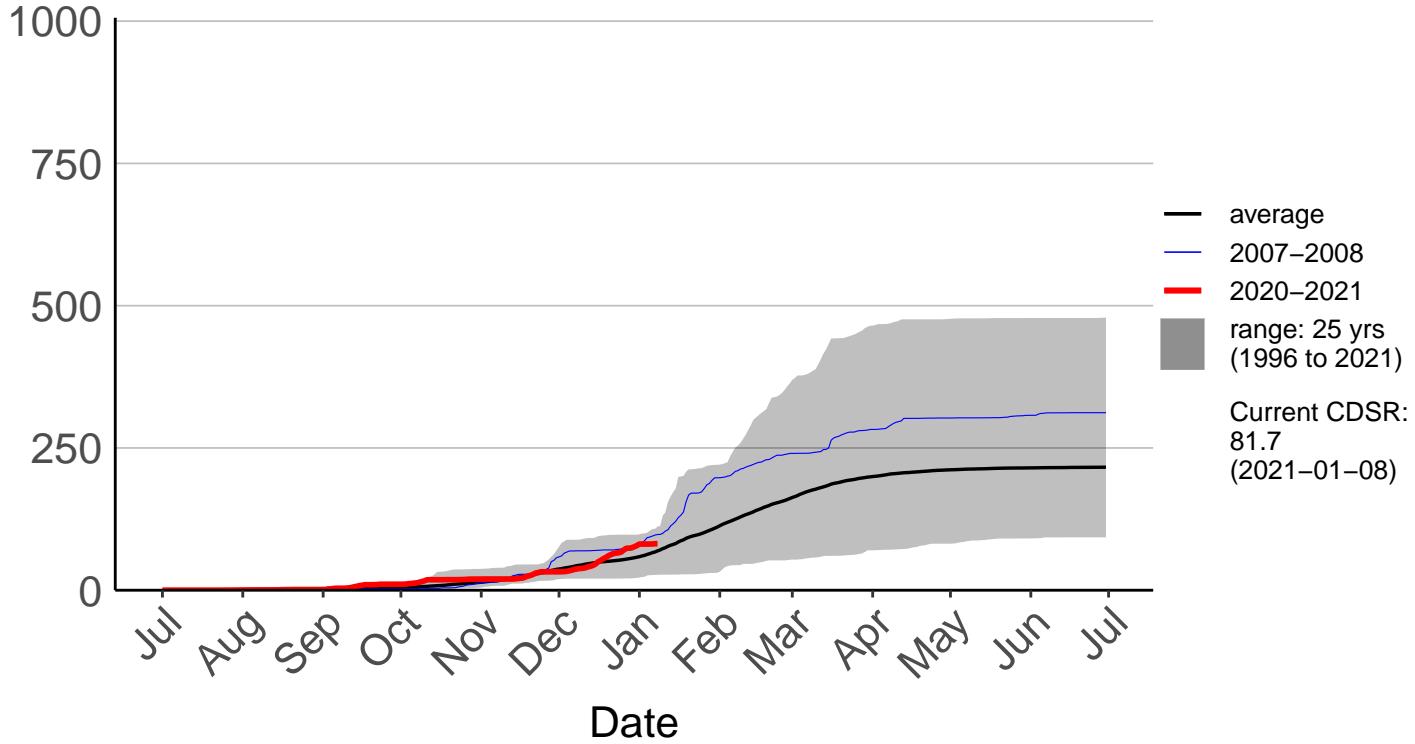

# Opotiki Raws

Cumulative Daily Severity Rating

# Rotoehu Raws

Cumulative Daily Severity Rating

# Rotorua Aero Aws

Cumulative Daily Severity Rating

— average  
— 2007-2008  
— 2020-2021  
■ range: 25 yrs (1996 to 2021)  
Current CDSR: 81.7 (2021-01-08)