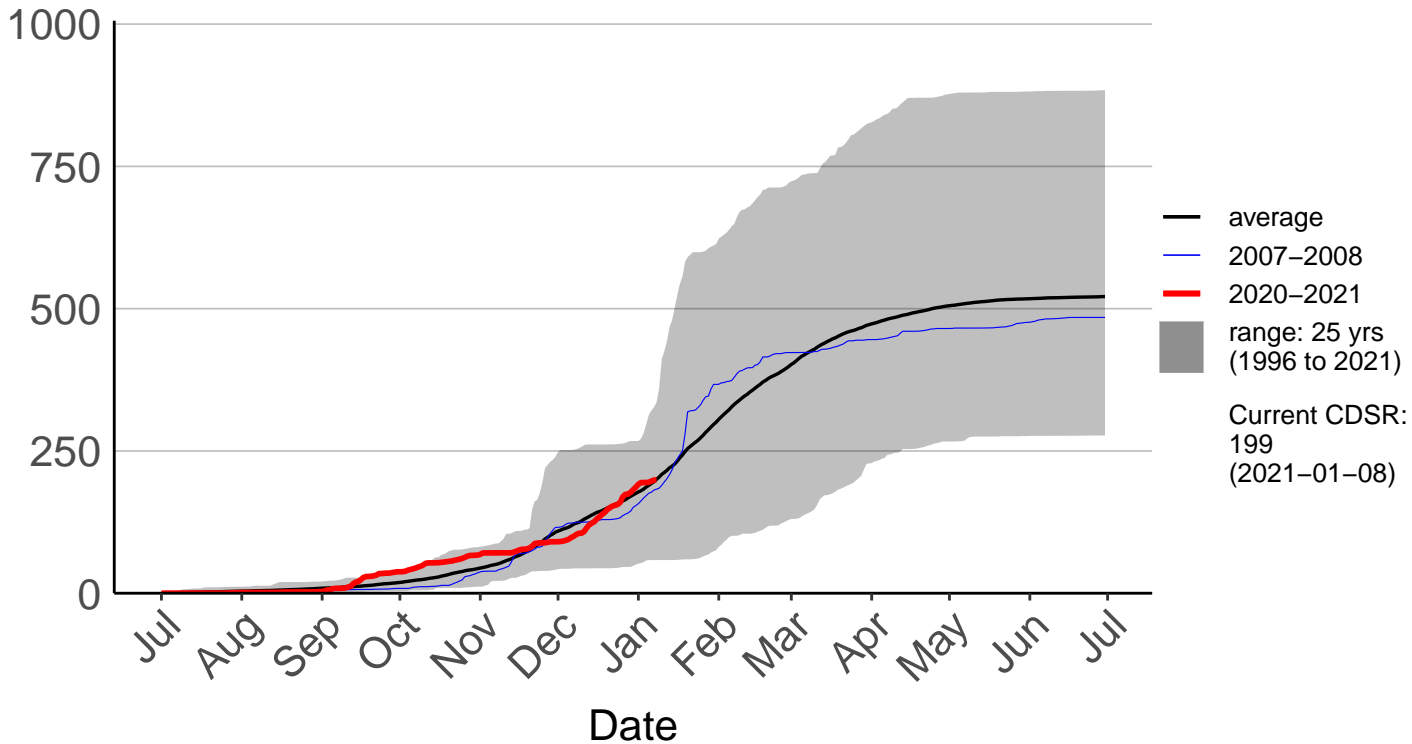

Tauranga Aero SYNOP

Cumulative Daily Severity Rating