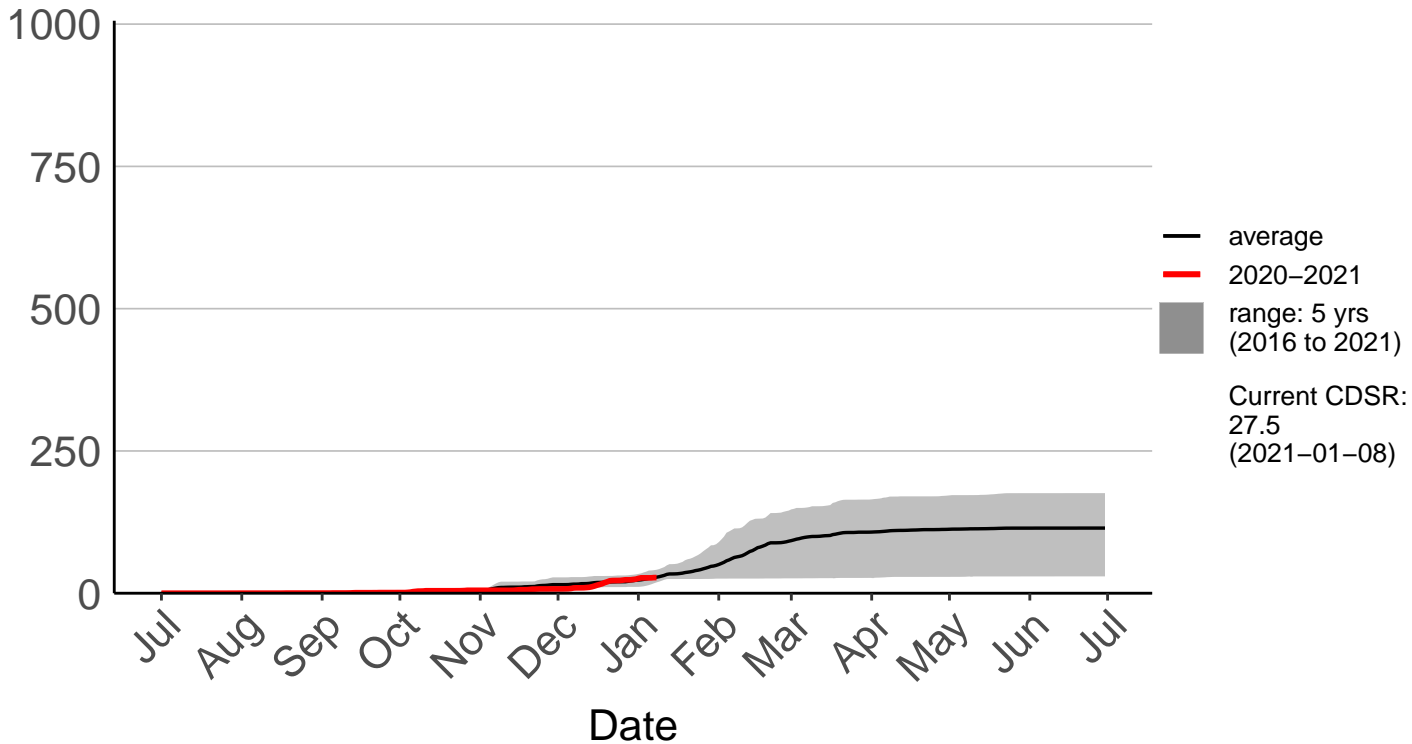

TECT All Terrain Park Raws

Cumulative Daily Severity Rating