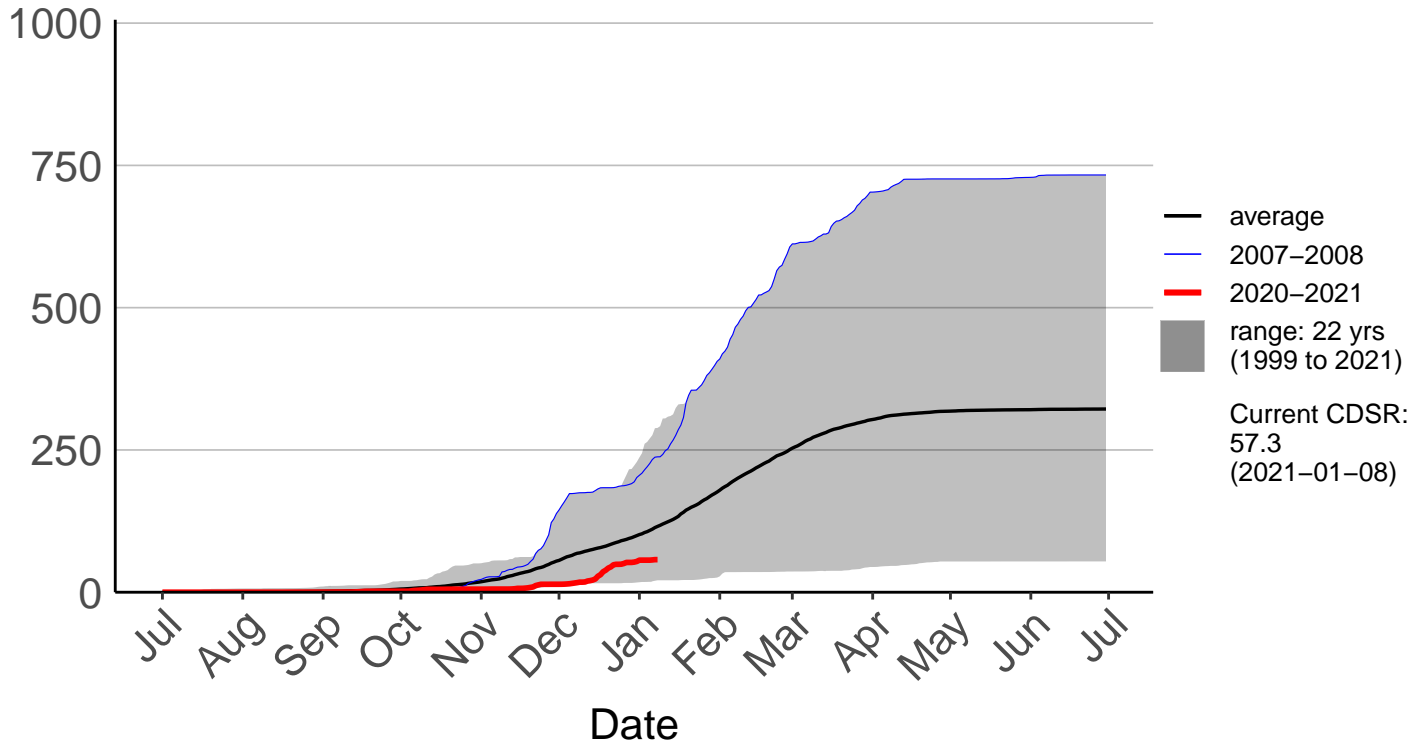

# Galatea Raws

Cumulative Daily Severity Rating

# Kawerau Raws

Cumulative Daily Severity Rating