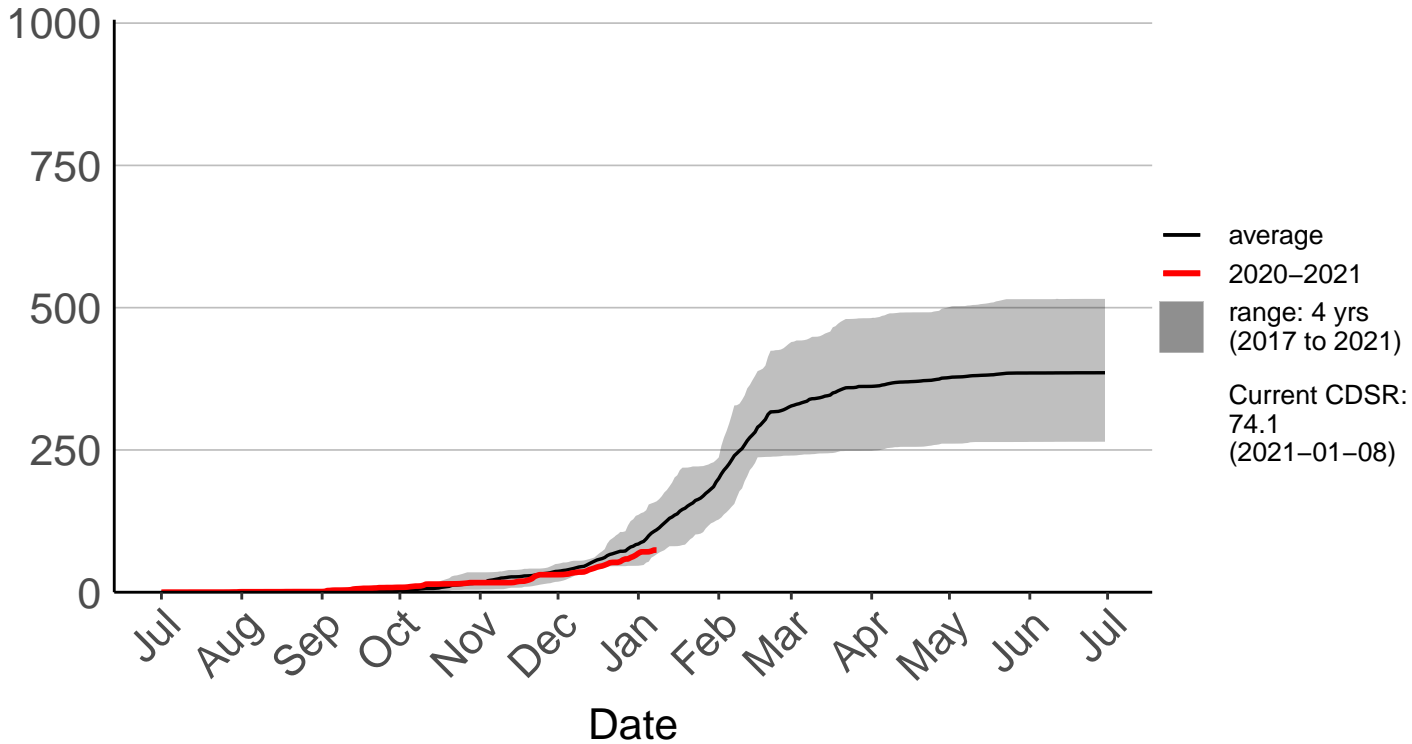

Minden Raws

Cumulative Daily Severity Rating