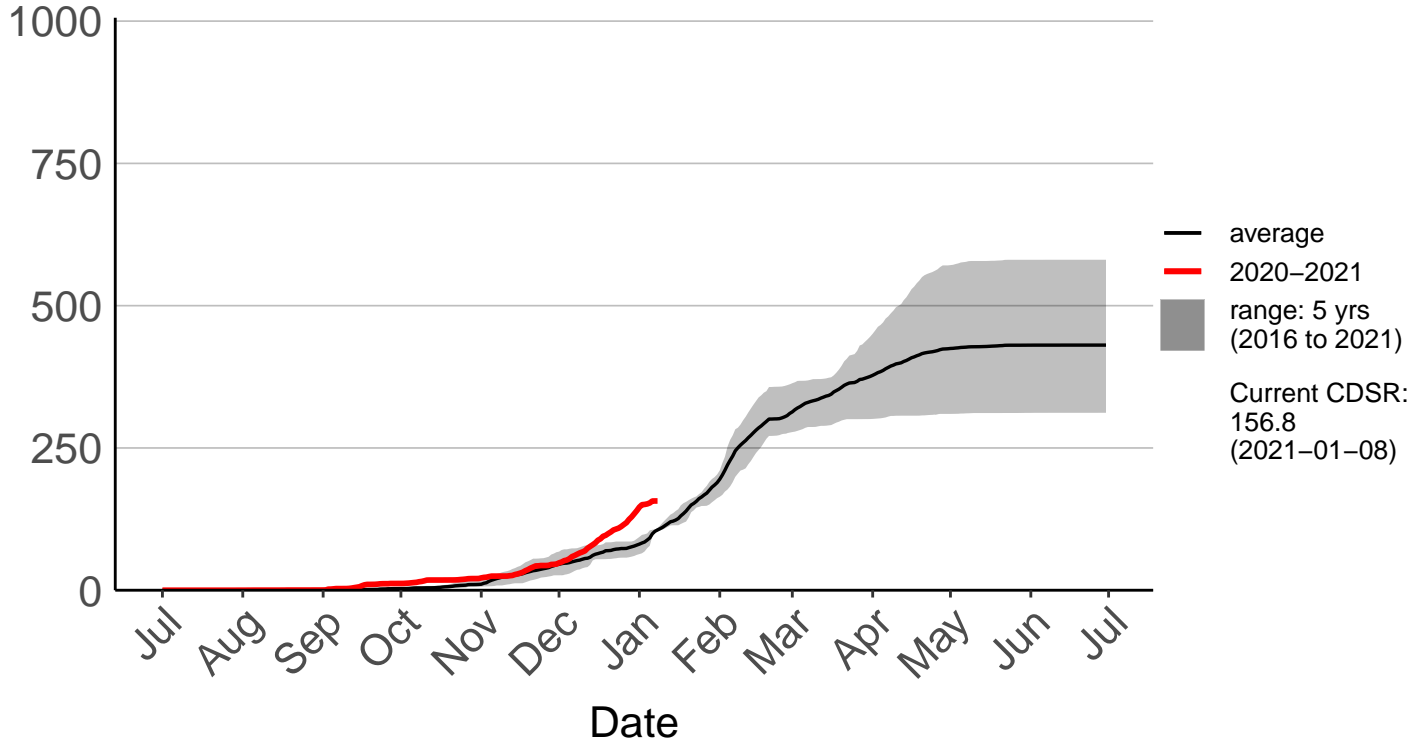

Waimana Raws

Cumulative Daily Severity Rating