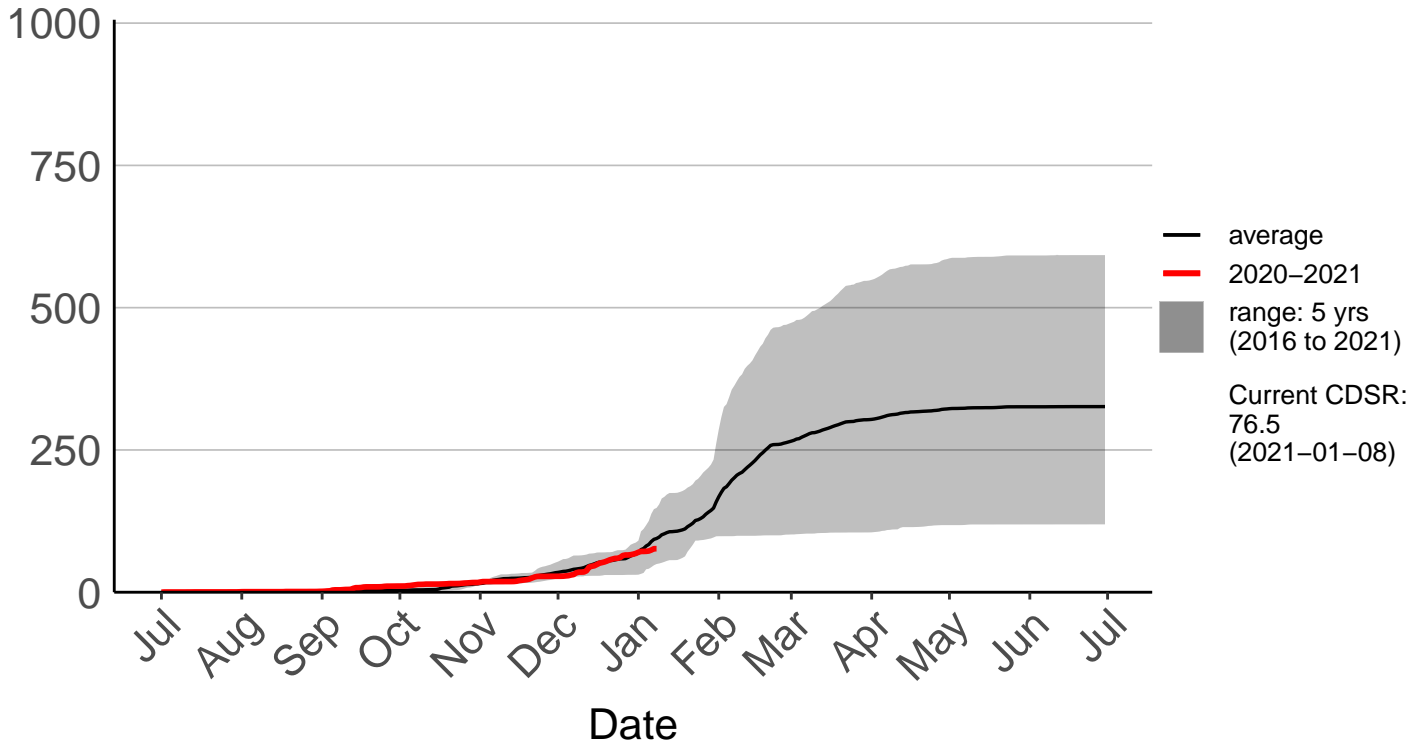

Waihi Beach Raws

Cumulative Daily Severity Rating