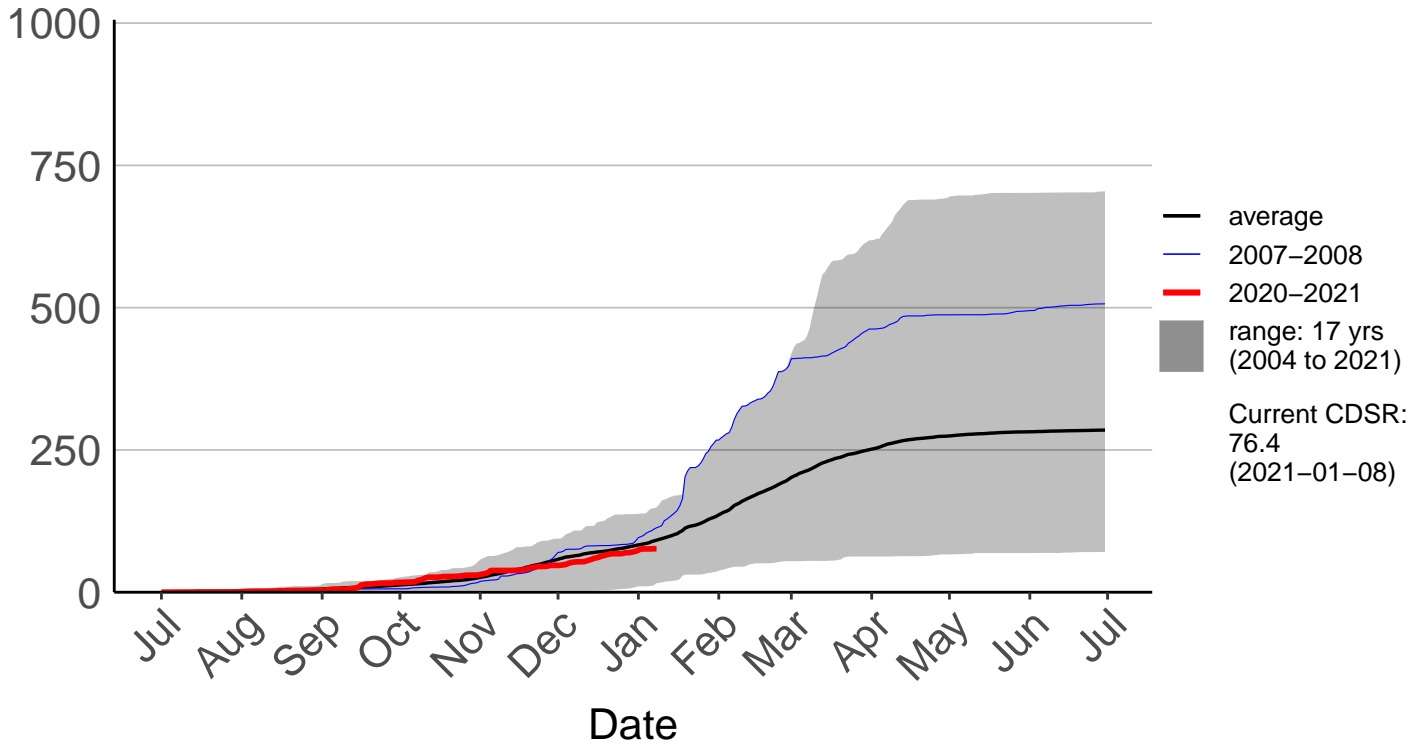

Opotiki Raws

Cumulative Daily Severity Rating