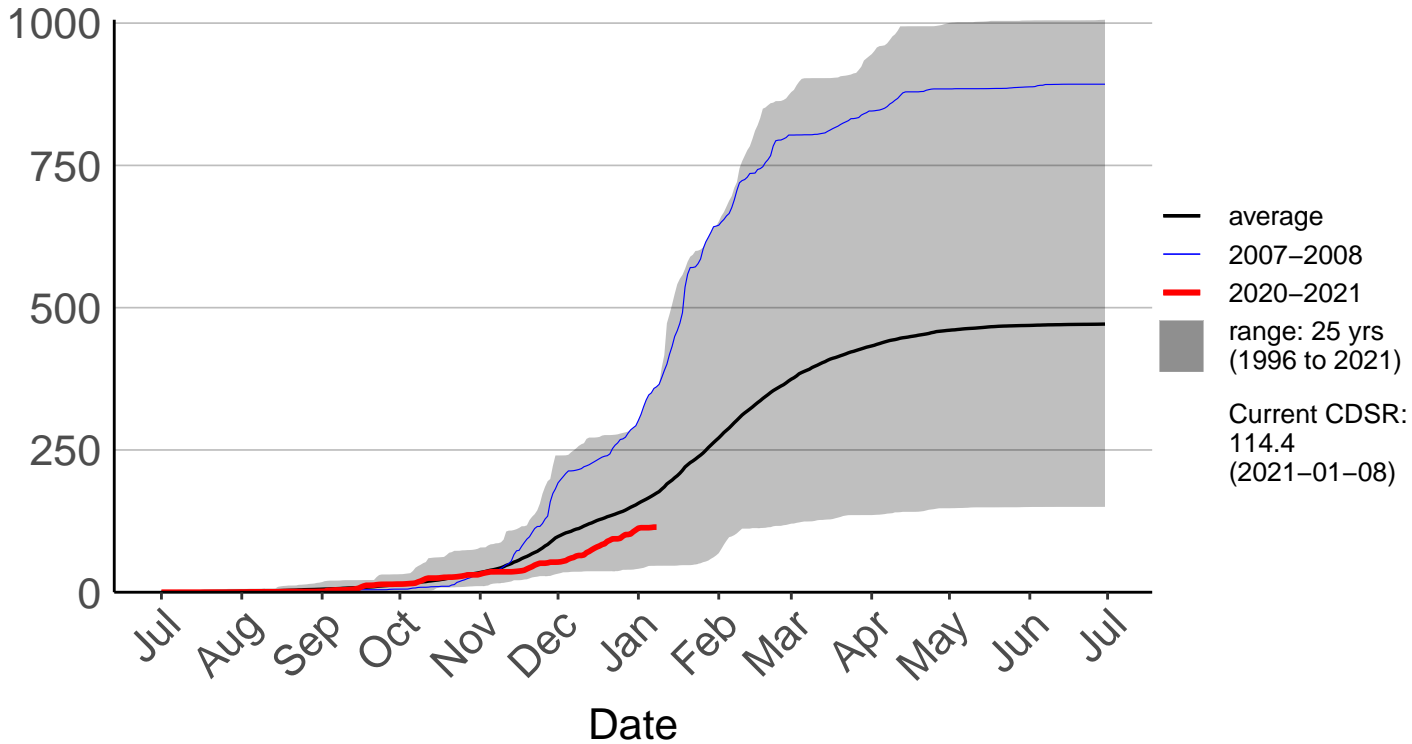

Whakatane Aero Aws

Cumulative Daily Severity Rating