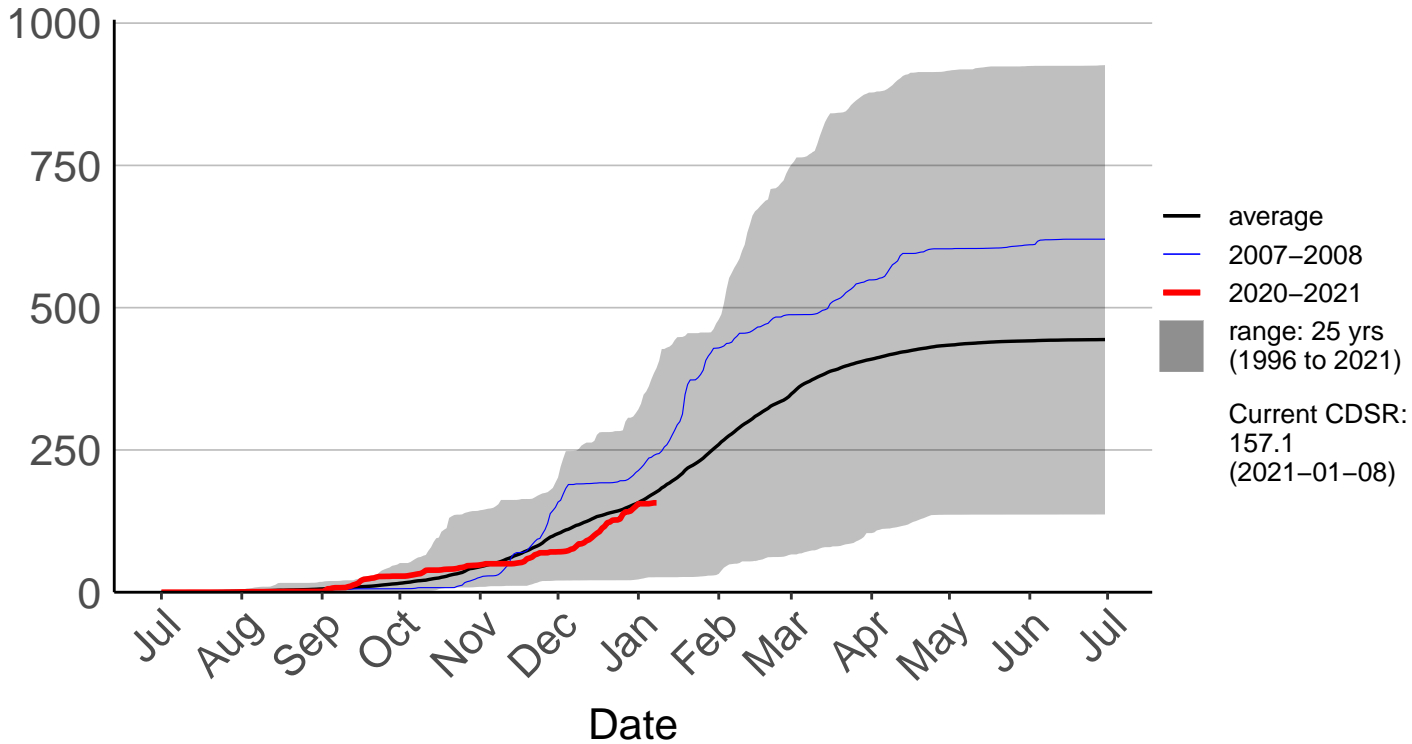

# Galatea Raws

Cumulative Daily Severity Rating

# Kawerau Raws

Cumulative Daily Severity Rating