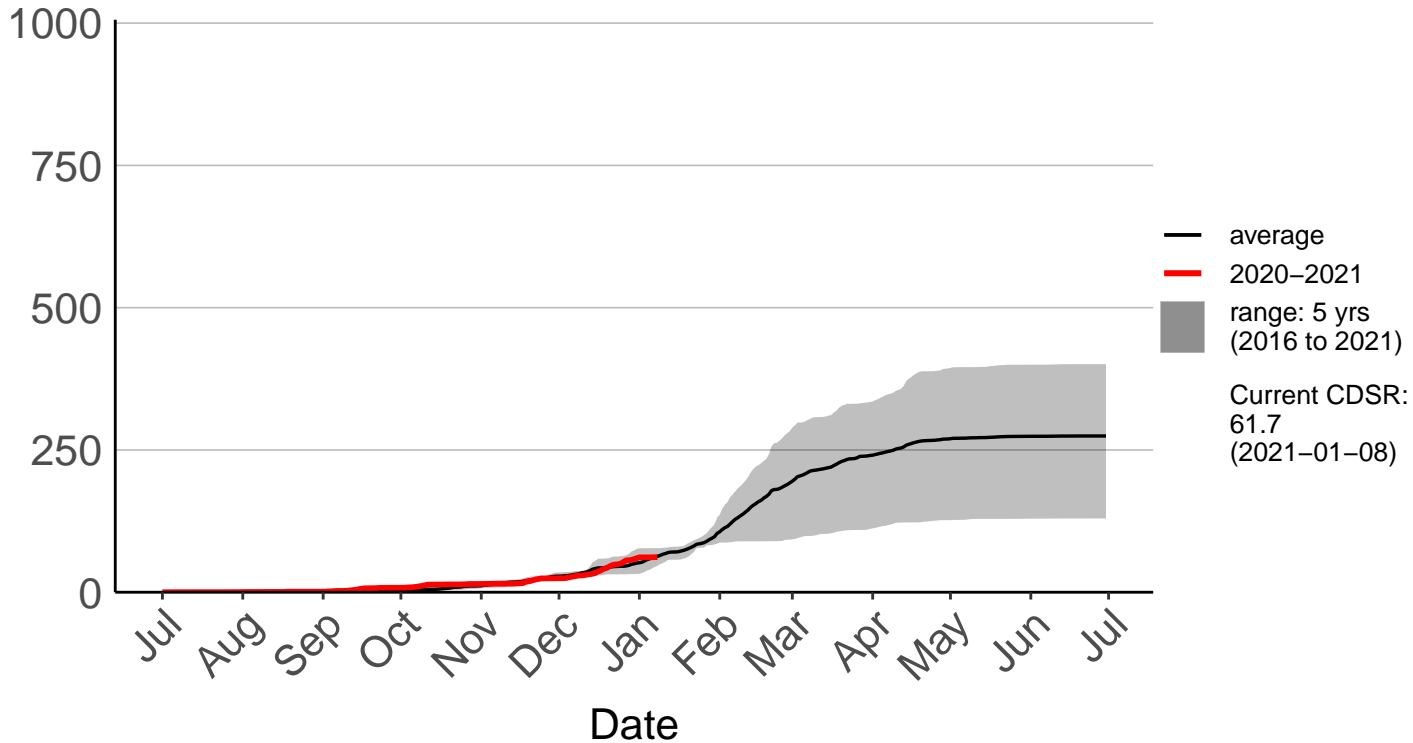

# Rotoehu Raws

Cumulative Daily Severity Rating

# Rotorua Aero Aws

Cumulative Daily Severity Rating

— average  
— 2007-2008  
— 2020-2021  
■ range: 25 yrs (1996 to 2021)  
Current CDSR: 81.7 (2021-01-08)

# Rotorua Raws

Cumulative Daily Severity Rating