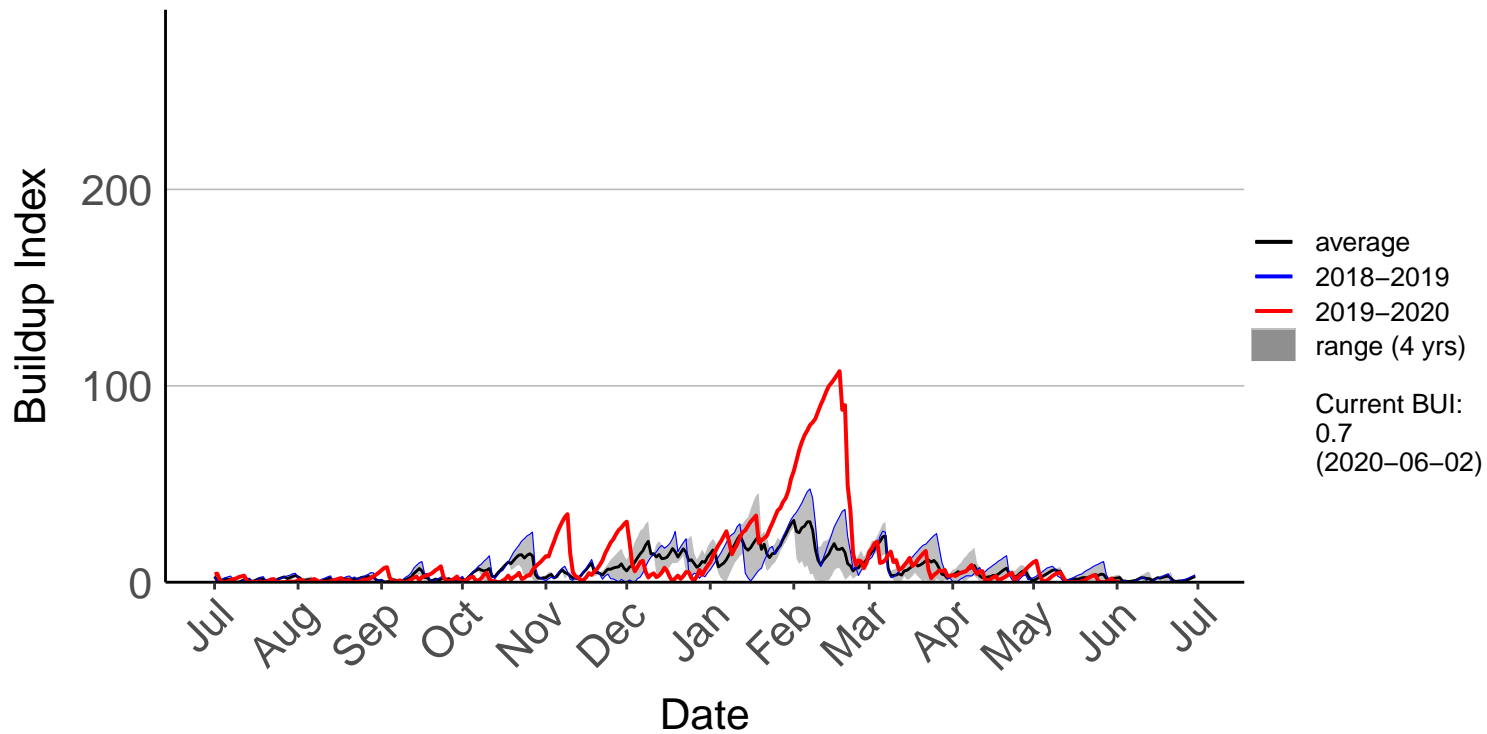

Fernside Raws (Mar 2018 to Jun 2020)

Gisborne Raws (Mar 2017 to Jun 2020)

Gisborne SYNOP (Jul 1996 to Jun 2020)

Hicks Bay SYNOP (Jul 1996 to Jun 2020)

Matawai Raws (Mar 2018 to Jun 2020)

Poroporo Raws (Dec 2009 to Jun 2020)

Pouawa Raws (Dec 2009 to Jun 2020)

Raparapaririki Raws (Dec 2016 to Jun 2020)

Wharekahika Raws (Mar 2018 to Jun 2020)

Wharekopae Raws (Apr 2015 to Jun 2020)