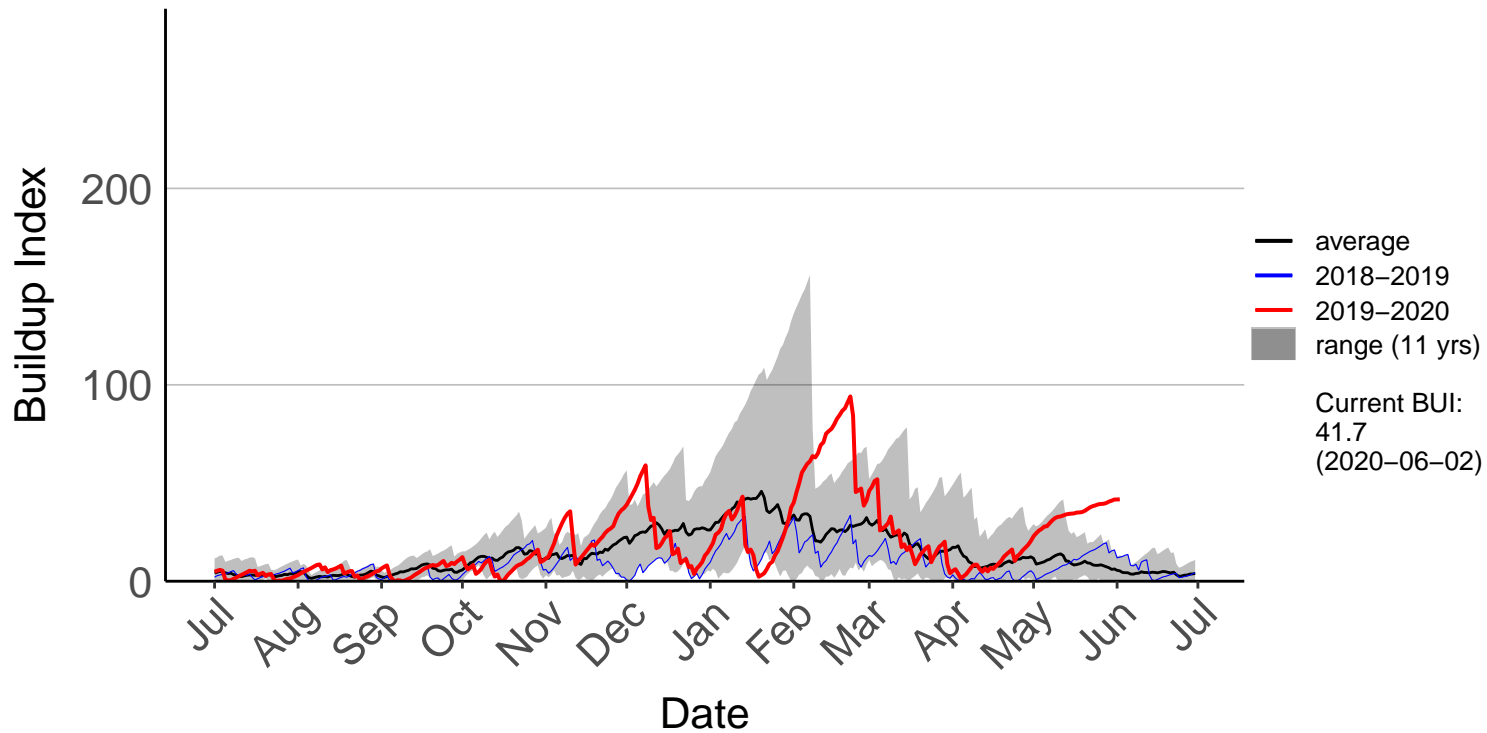

Fernside Raws (Mar 2018 to Jun 2020)

Gisborne Raws (Mar 2017 to Jun 2020)

Gisborne SYNOP (Jul 1996 to Jun 2020)

Hicks Bay SYNOP (Jul 1996 to Jun 2020)

Matawai Raws (Mar 2018 to Jun 2020)

Poroporo Raws (Dec 2009 to Jun 2020)

Pouawa Raws (Dec 2009 to Jun 2020)

Raparapaririki Raws (Dec 2016 to Jun 2020)

Wharekahika Raws (Mar 2018 to Jun 2020)

Wharekopae Raws (Apr 2015 to Jun 2020)