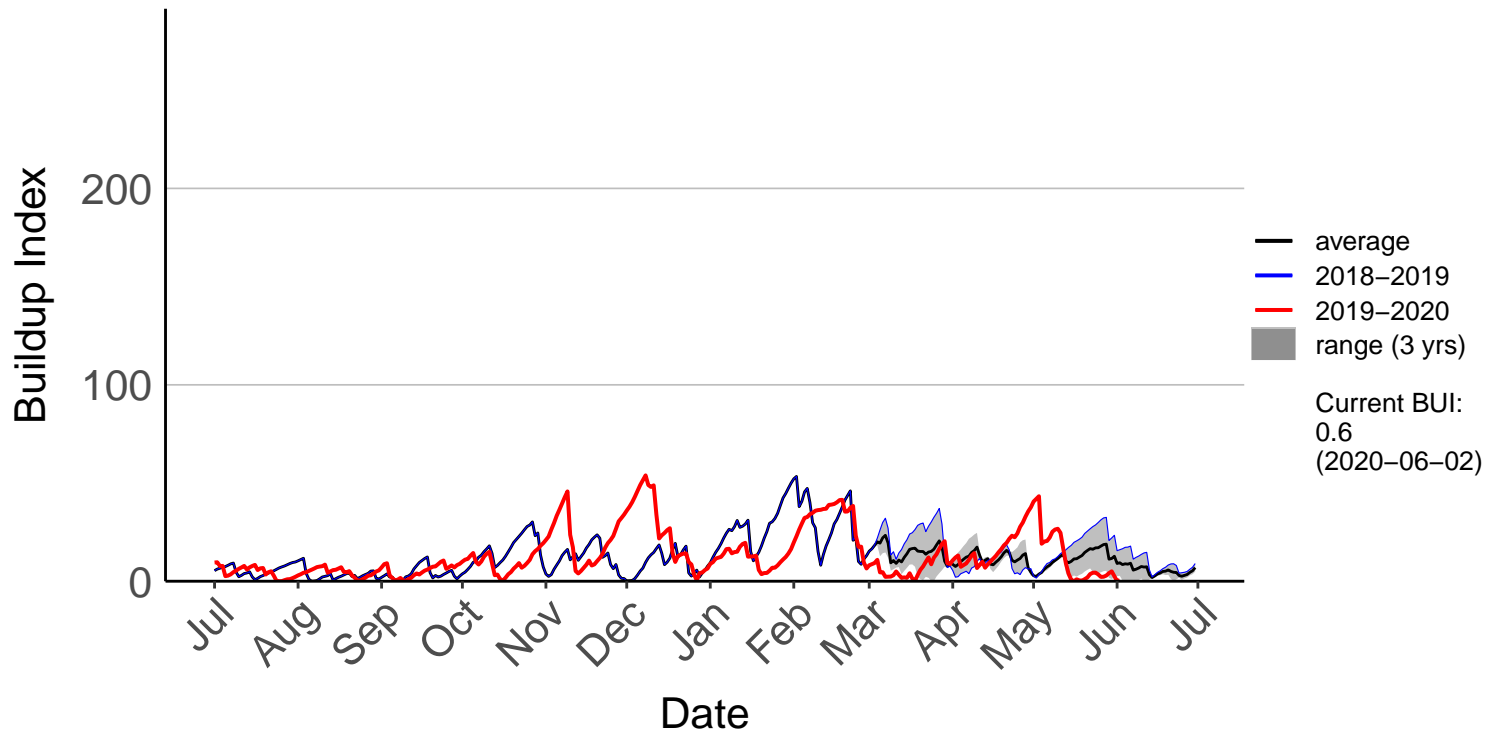

Fernside Raws (Mar 2018 to Jun 2020)

Gisborne Raws (Mar 2017 to Jun 2020)

Gisborne SYNOP (Jul 1996 to Jun 2020)

Hicks Bay SYNOP (Jul 1996 to Jun 2020)

Matawai Raws (Mar 2018 to Jun 2020)

Poroporo Raws (Dec 2009 to Jun 2020)

Pouawa Raws (Dec 2009 to Jun 2020)

Raparapaririki Raws (Dec 2016 to Jun 2020)

Wharekahika Raws (Mar 2018 to Jun 2020)

Wharekopae Raws (Apr 2015 to Jun 2020)