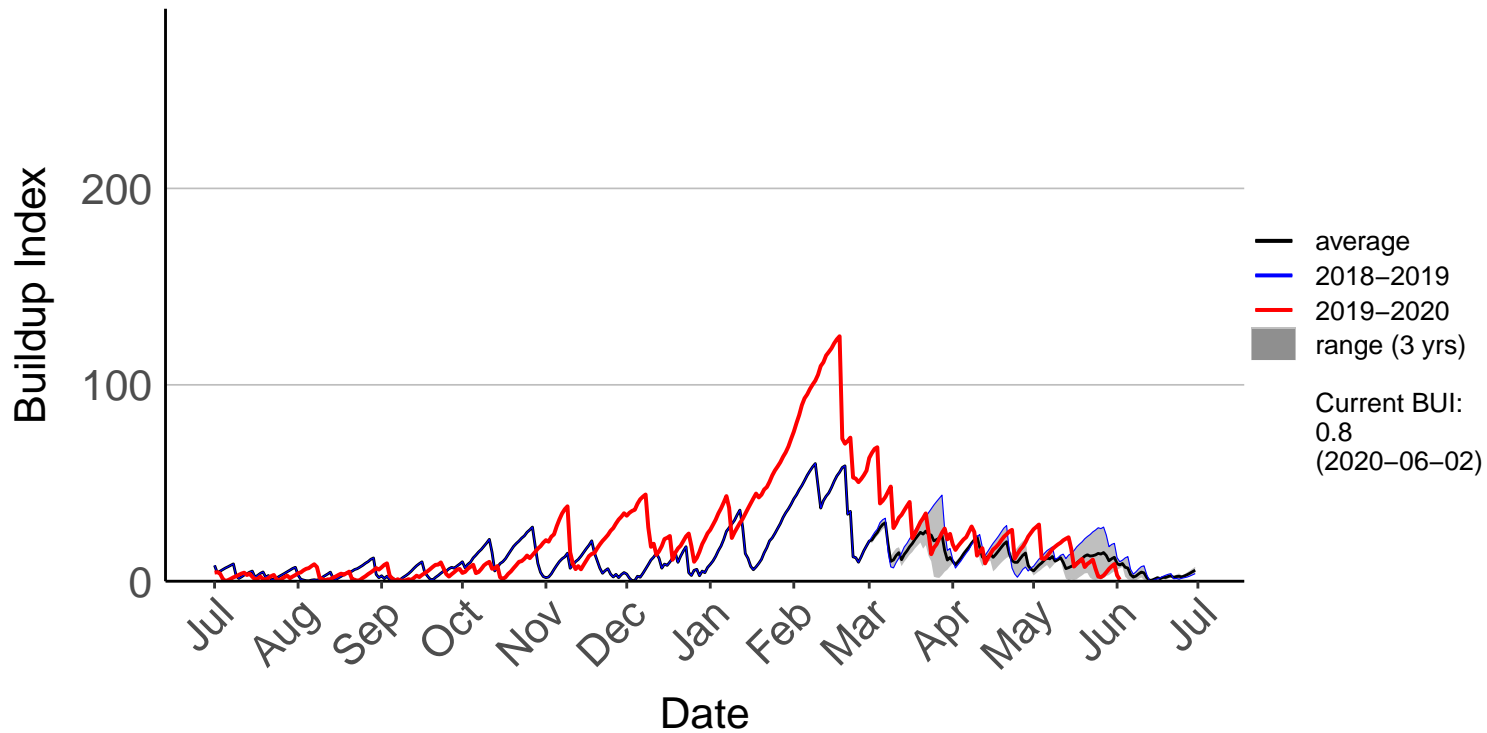

Fernside Raws (Mar 2018 to Jun 2020)

Gisborne Raws (Mar 2017 to Jun 2020)

Gisborne SYNOP (Jul 1996 to Jun 2020)

Hicks Bay SYNOP (Jul 1996 to Jun 2020)

Matawai Raws (Mar 2018 to Jun 2020)

Poroporo Raws (Dec 2009 to Jun 2020)

Pouawa Raws (Dec 2009 to Jun 2020)

Raparapaririki Raws (Dec 2016 to Jun 2020)

Wharekahika Raws (Mar 2018 to Jun 2020)

Wharekopae Raws (Apr 2015 to Jun 2020)