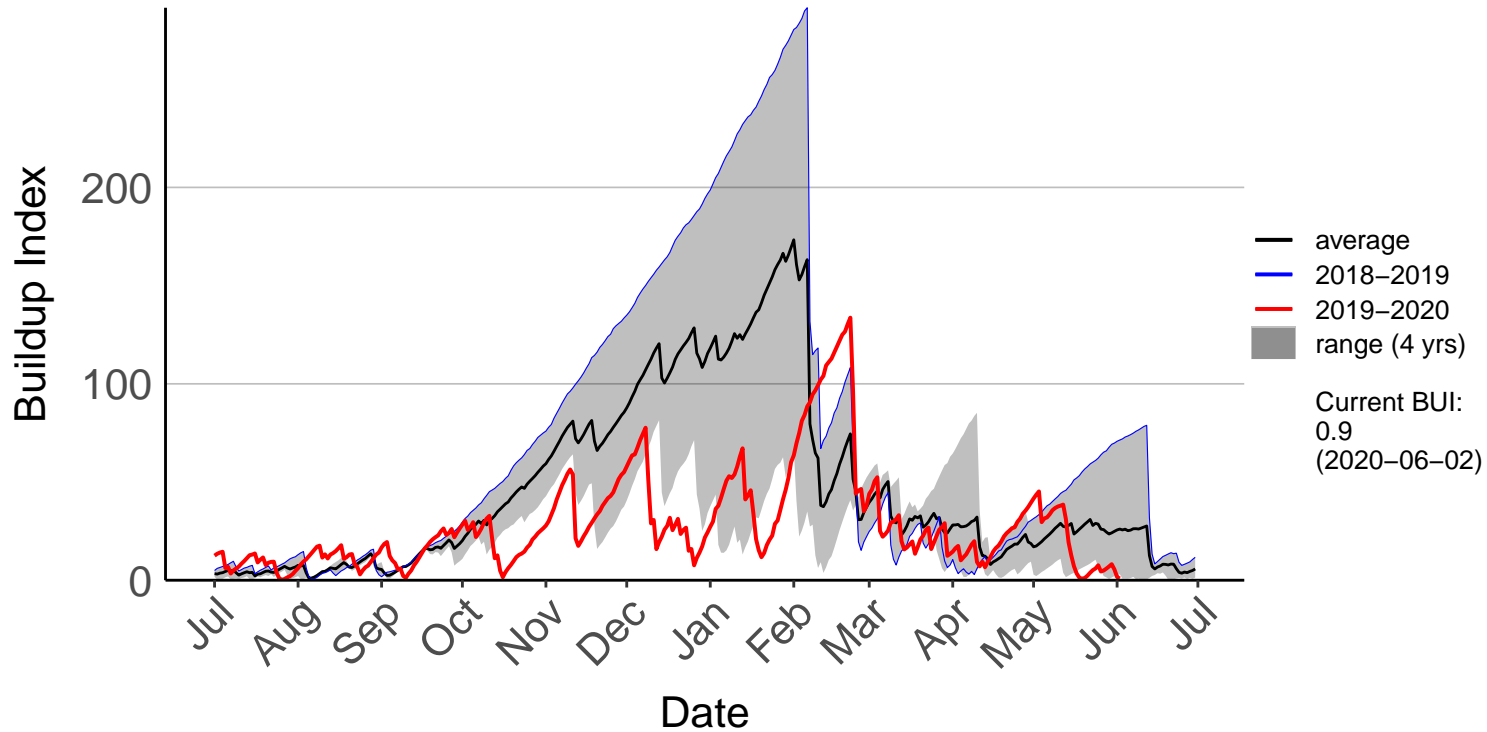

Fernside Raws (Mar 2018 to Jun 2020)

Gisborne Raws (Mar 2017 to Jun 2020)

Gisborne SYNOP (Jul 1996 to Jun 2020)

Hicks Bay SYNOP (Jul 1996 to Jun 2020)

Matawai Raws (Mar 2018 to Jun 2020)

Poroporo Raws (Dec 2009 to Jun 2020)

Pouawa Raws (Dec 2009 to Jun 2020)

Raparapaririki Raws (Dec 2016 to Jun 2020)

Wharekahika Raws (Mar 2018 to Jun 2020)

Wharekopae Raws (Apr 2015 to Jun 2020)