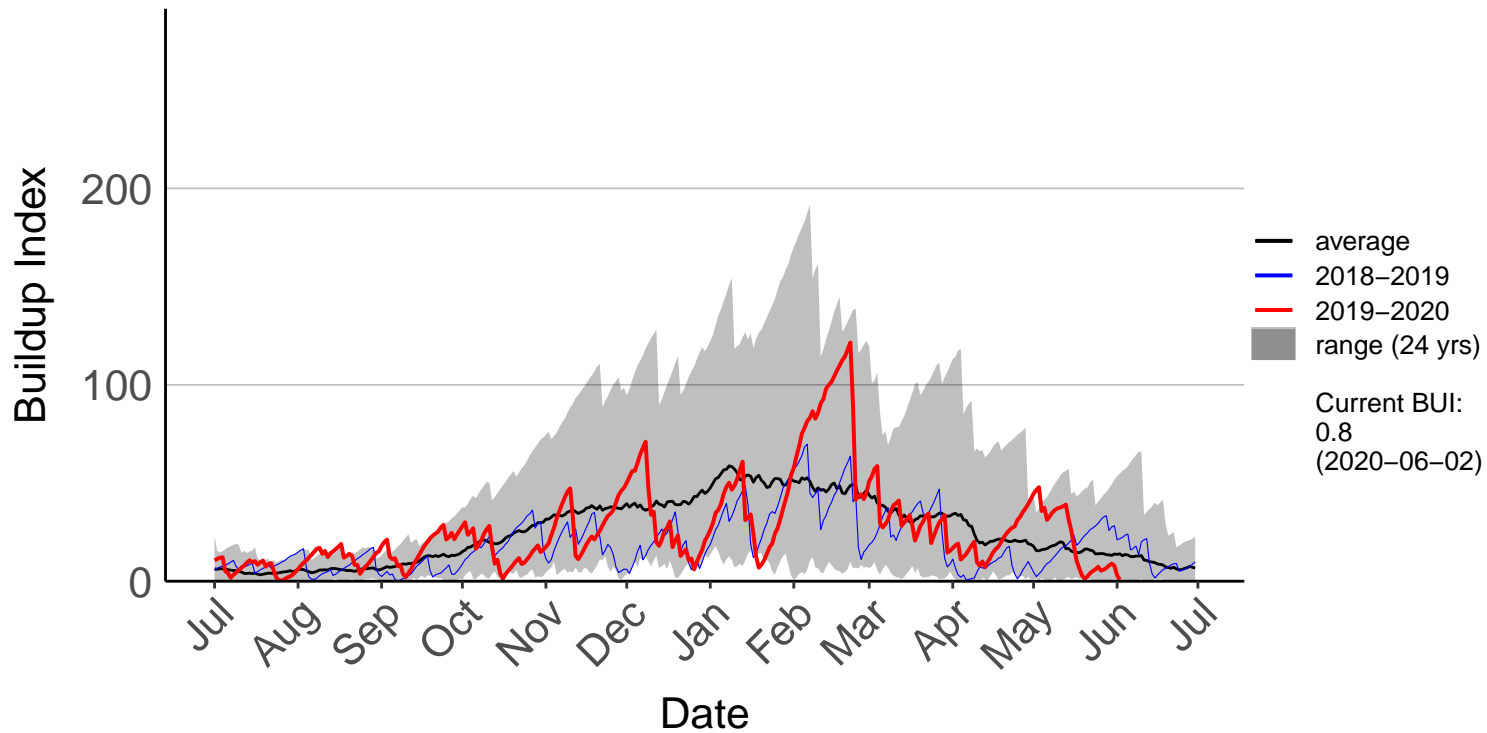

Fernside Raws (Mar 2018 to Jun 2020)

Gisborne Raws (Mar 2017 to Jun 2020)

Gisborne SYNOP (Jul 1996 to Jun 2020)

Hicks Bay SYNOP (Jul 1996 to Jun 2020)

Matawai Raws (Mar 2018 to Jun 2020)

Poroporo Raws (Dec 2009 to Jun 2020)

Pouawa Raws (Dec 2009 to Jun 2020)

Raparapaririki Raws (Dec 2016 to Jun 2020)

Wharekahika Raws (Mar 2018 to Jun 2020)

Wharekopae Raws (Apr 2015 to Jun 2020)