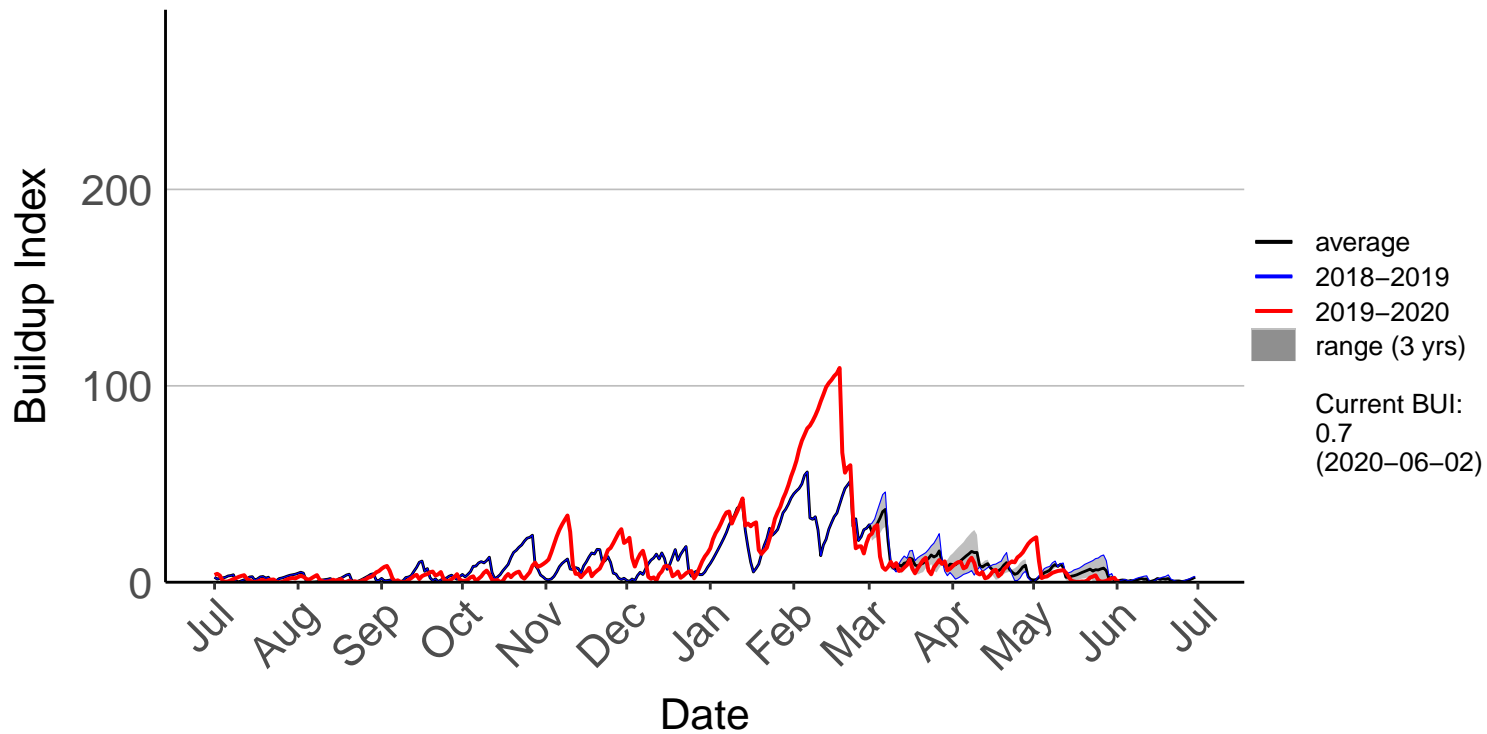

Fernside Raws (Mar 2018 to Jun 2020)

Gisborne Raws (Mar 2017 to Jun 2020)

Gisborne SYNOP (Jul 1996 to Jun 2020)

Hicks Bay SYNOP (Jul 1996 to Jun 2020)

Matawai Raws (Mar 2018 to Jun 2020)

Poroporo Raws (Dec 2009 to Jun 2020)

Pouawa Raws (Dec 2009 to Jun 2020)

Raparapaririki Raws (Dec 2016 to Jun 2020)

Wharekahika Raws (Mar 2018 to Jun 2020)

Wharekopae Raws (Apr 2015 to Jun 2020)