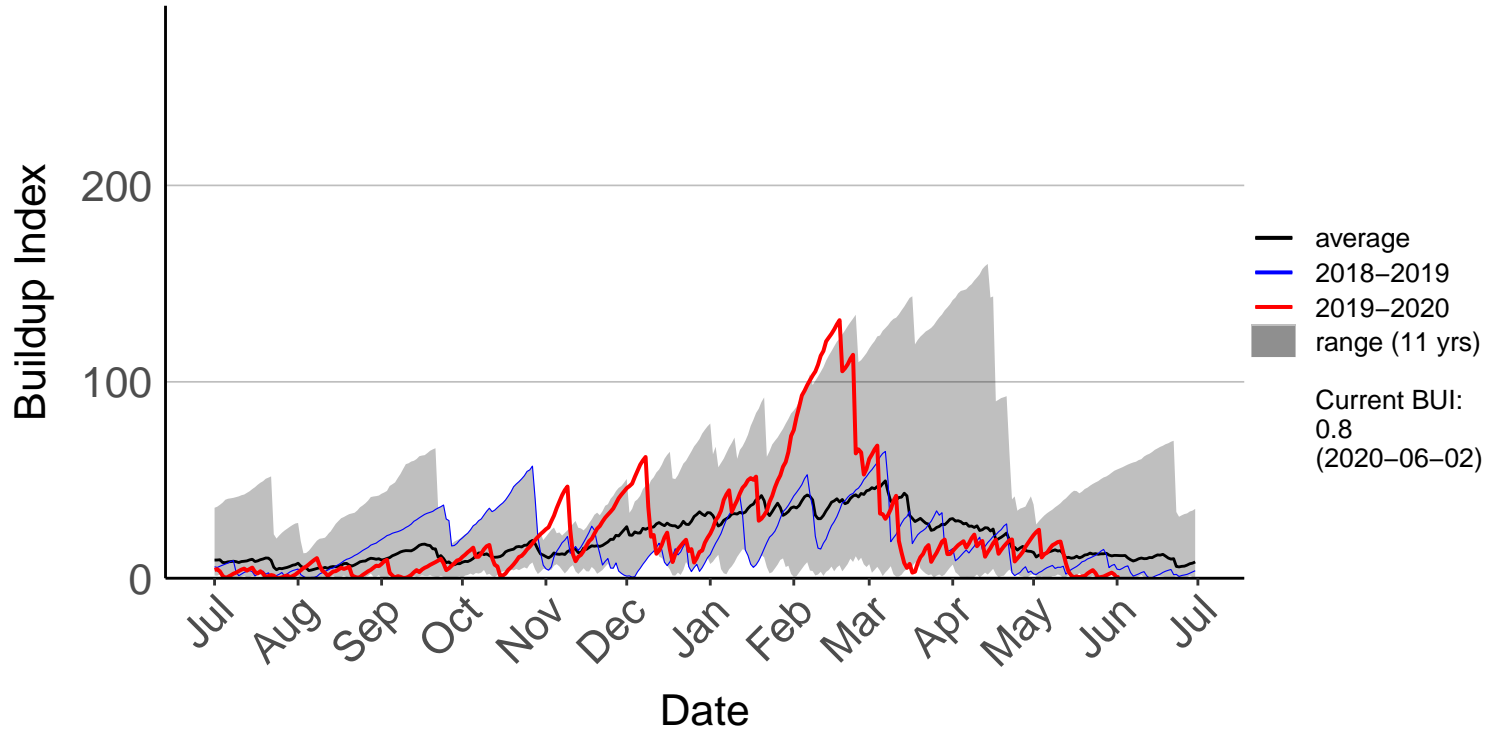

Fernside Raws (Mar 2018 to Jun 2020)

Gisborne Raws (Mar 2017 to Jun 2020)

Gisborne SYNOP (Jul 1996 to Jun 2020)

Hicks Bay SYNOP (Jul 1996 to Jun 2020)

Matawai Raws (Mar 2018 to Jun 2020)

Poroporo Raws (Dec 2009 to Jun 2020)

Pouawa Raws (Dec 2009 to Jun 2020)

Raparapaririki Raws (Dec 2016 to Jun 2020)

Wharekahika Raws (Mar 2018 to Jun 2020)

Wharekopae Raws (Apr 2015 to Jun 2020)