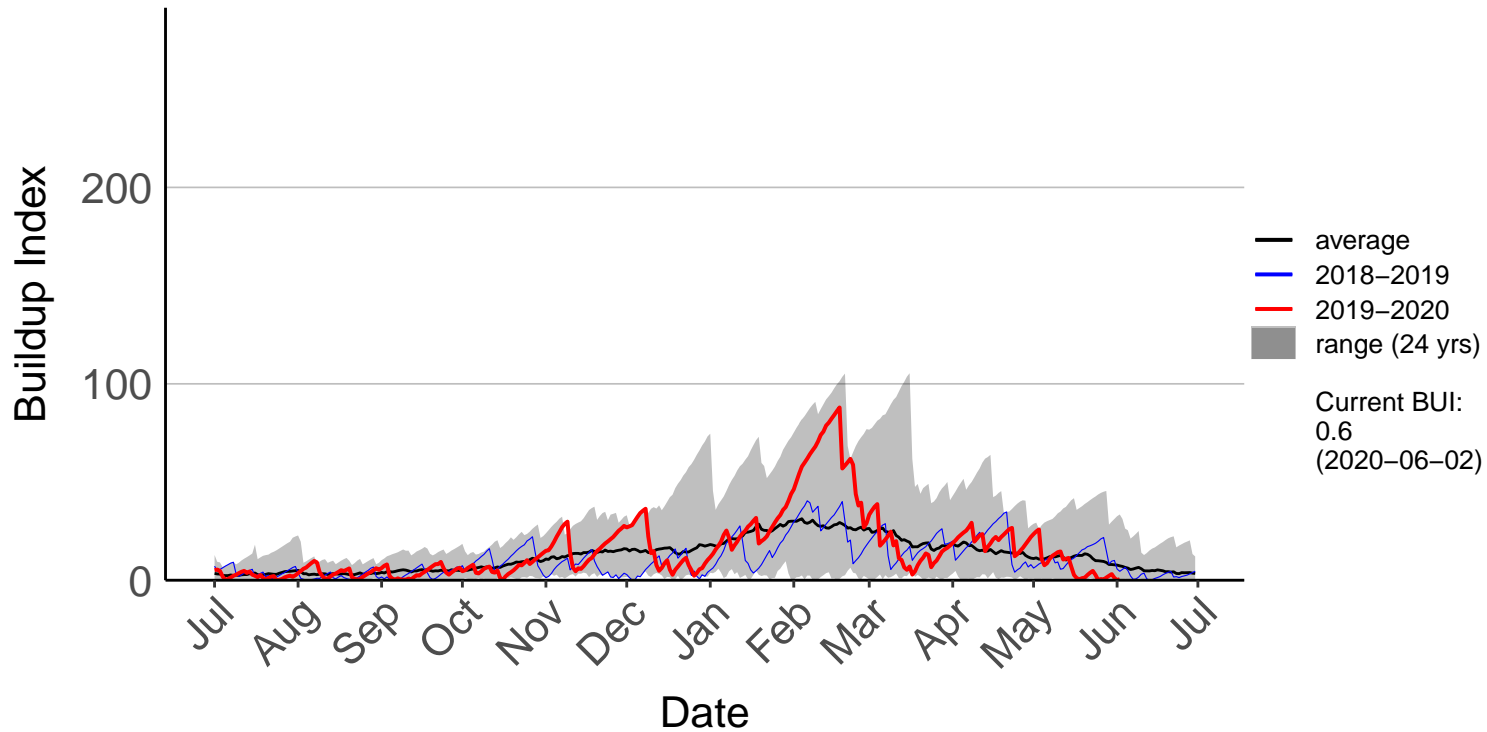

Fernside Raws (Mar 2018 to Jun 2020)

Gisborne Raws (Mar 2017 to Jun 2020)

Gisborne SYNOP (Jul 1996 to Jun 2020)

Hicks Bay SYNOP (Jul 1996 to Jun 2020)

Matawai Raws (Mar 2018 to Jun 2020)

Poroporo Raws (Dec 2009 to Jun 2020)

Pouawa Raws (Dec 2009 to Jun 2020)

Raparapaririki Raws (Dec 2016 to Jun 2020)

Wharekahika Raws (Mar 2018 to Jun 2020)

Wharekopae Raws (Apr 2015 to Jun 2020)