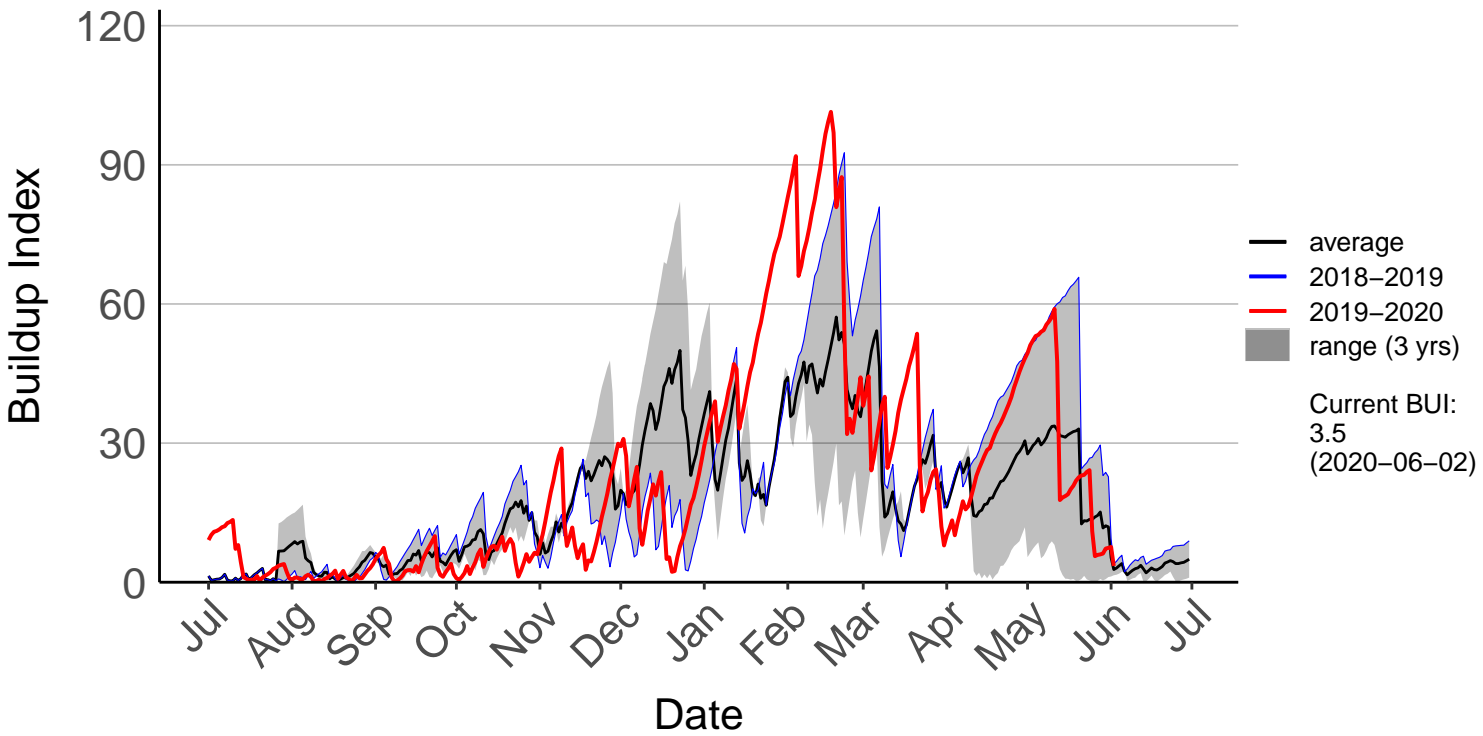

Eltham Raws (Sep 2000 to Jun 2020)

Hawera Aws (Jan 2004 to Jun 2020)

Marco Raws (Jul 1996 to Jun 2020)

New Plymouth SYNOP (Jul 1996 to Jun 2020)

Ngamatapouri Raws (Jul 2017 to Jun 2020)

Okato Raws (Nov 1996 to Jun 2020)

Opunake Raws (Jul 2017 to Jun 2020)

Tikorangi Raws (Jul 2017 to Jun 2020)

Waverly Raws (Jul 1996 to Jun 2020)

Whareroa Raws (Jul 2017 to Jun 2020)