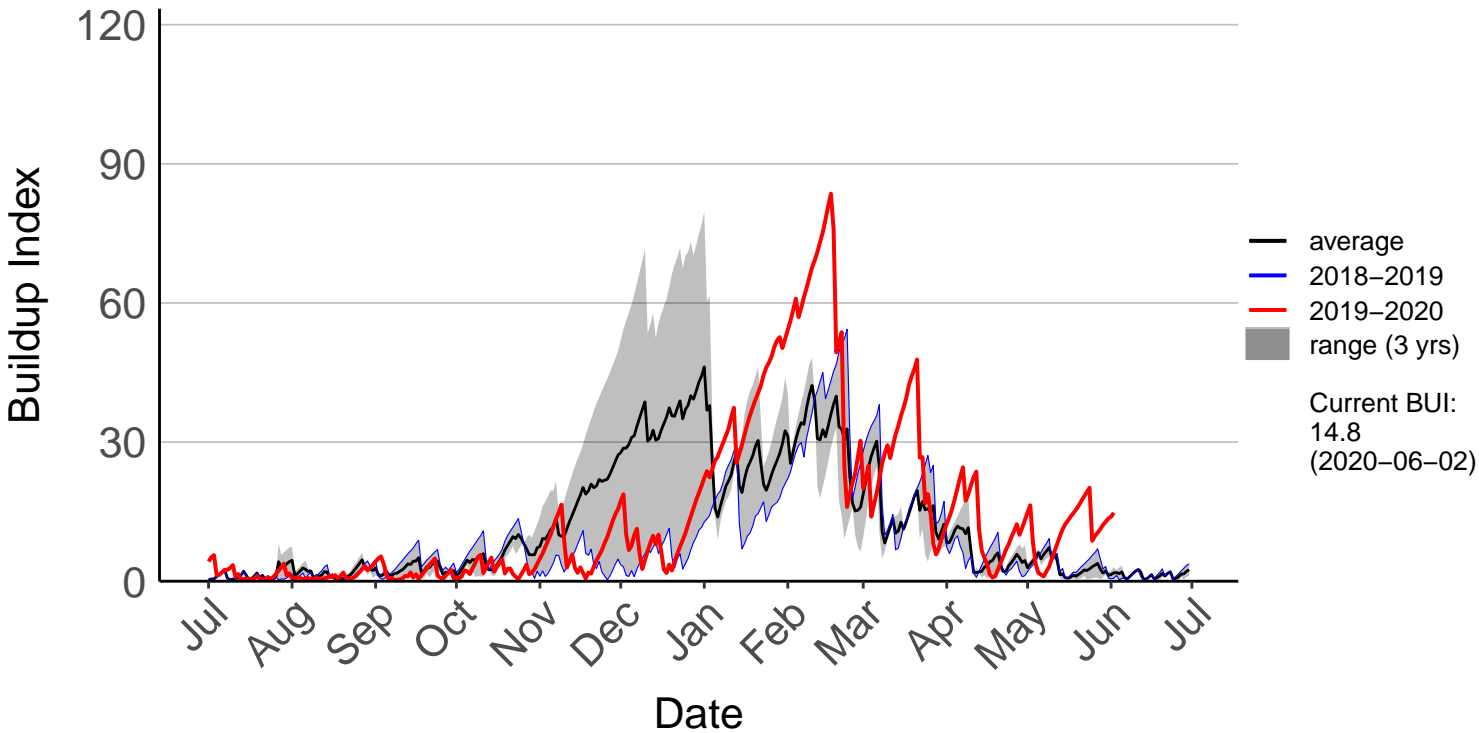

Eltham Raws (Sep 2000 to Jun 2020)

Hawera Aws (Jan 2004 to Jun 2020)

Marco Raws (Jul 1996 to Jun 2020)

New Plymouth SYNOP (Jul 1996 to Jun 2020)

Ngamatapouri Raws (Jul 2017 to Jun 2020)

Okato Raws (Nov 1996 to Jun 2020)

Opunake Raws (Jul 2017 to Jun 2020)

Tikorangi Raws (Jul 2017 to Jun 2020)

Waverly Raws (Jul 1996 to Jun 2020)

Whareroa Raws (Jul 2017 to Jun 2020)