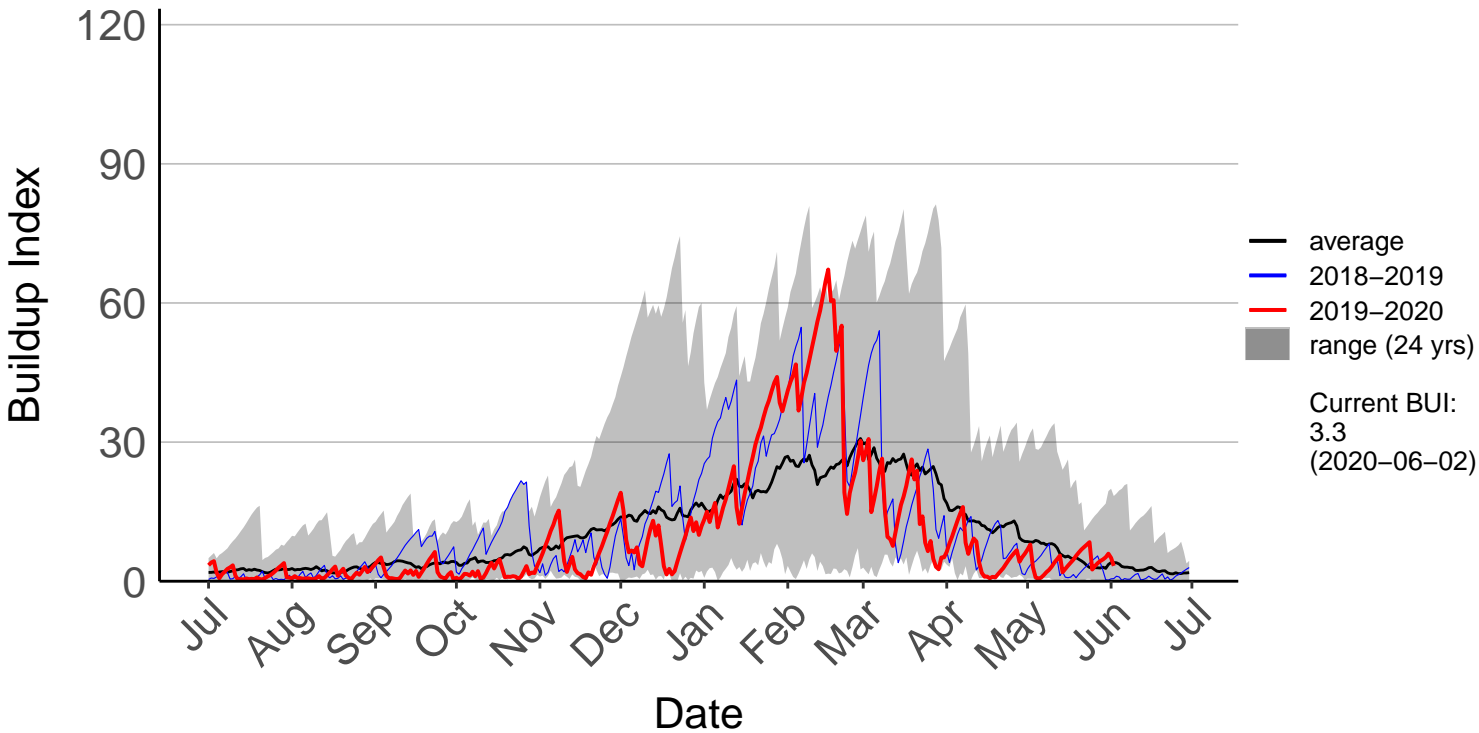

Eltham Raws (Sep 2000 to Jun 2020)

Hawera Aws (Jan 2004 to Jun 2020)

Marco Raws (Jul 1996 to Jun 2020)

New Plymouth SYNOP (Jul 1996 to Jun 2020)

Ngamatapouri Raws (Jul 2017 to Jun 2020)

Okato Raws (Nov 1996 to Jun 2020)

Opunake Raws (Jul 2017 to Jun 2020)

Tikorangi Raws (Jul 2017 to Jun 2020)

Waverly Raws (Jul 1996 to Jun 2020)

Whareroa Raws (Jul 2017 to Jun 2020)