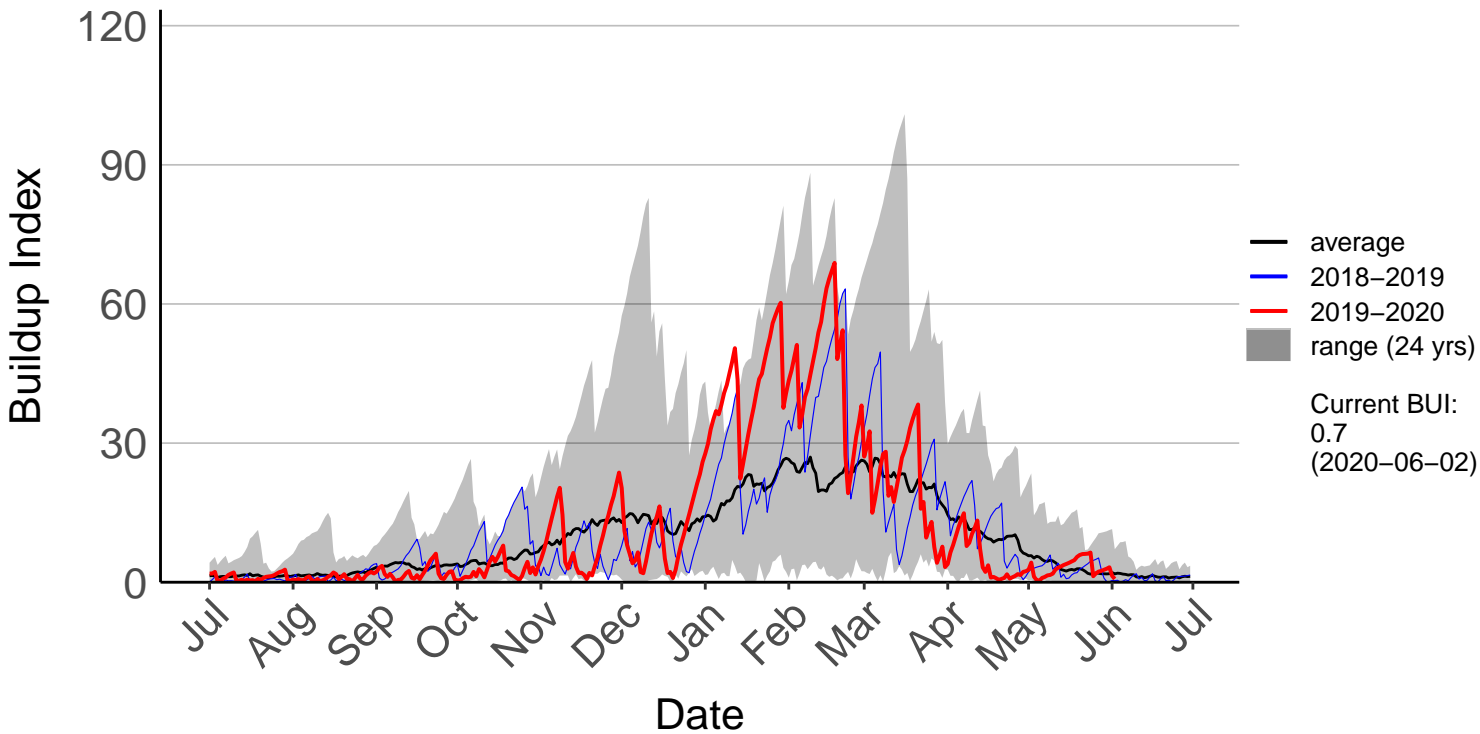

Eltham Raws (Sep 2000 to Jun 2020)

Hawera Aws (Jan 2004 to Jun 2020)

Marco Raws (Jul 1996 to Jun 2020)

New Plymouth SYNOP (Jul 1996 to Jun 2020)

Ngamatapouri Raws (Jul 2017 to Jun 2020)

Okato Raws (Nov 1996 to Jun 2020)

Opunake Raws (Jul 2017 to Jun 2020)

Tikorangi Raws (Jul 2017 to Jun 2020)

Waverly Raws (Jul 1996 to Jun 2020)

Whareroa Raws (Jul 2017 to Jun 2020)