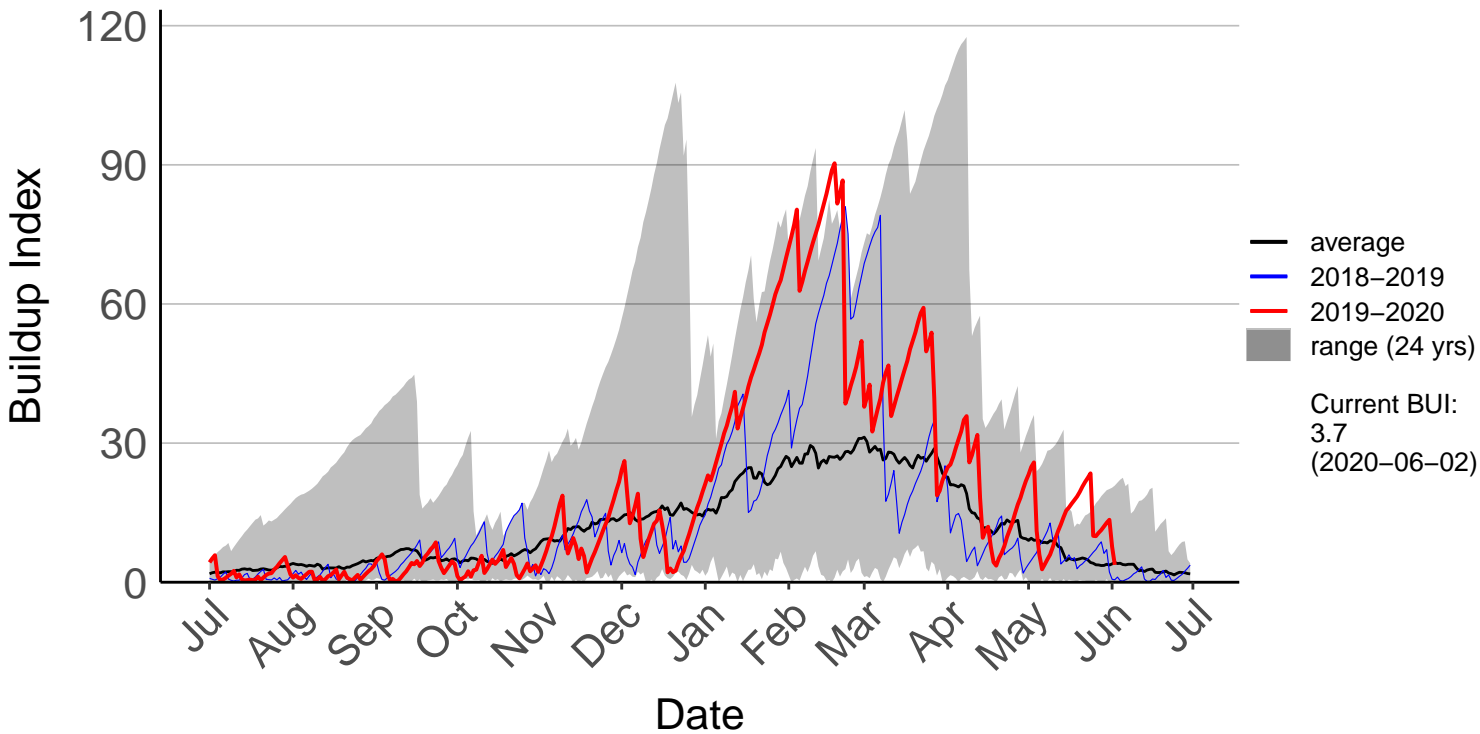

Eltham Raws (Sep 2000 to Jun 2020)

Hawera Aws (Jan 2004 to Jun 2020)

Marco Raws (Jul 1996 to Jun 2020)

New Plymouth SYNOP (Jul 1996 to Jun 2020)

Ngamatapouri Raws (Jul 2017 to Jun 2020)

Okato Raws (Nov 1996 to Jun 2020)

Opunake Raws (Jul 2017 to Jun 2020)

Tikorangi Raws (Jul 2017 to Jun 2020)

Waverly Raws (Jul 1996 to Jun 2020)

Whareroa Raws (Jul 2017 to Jun 2020)