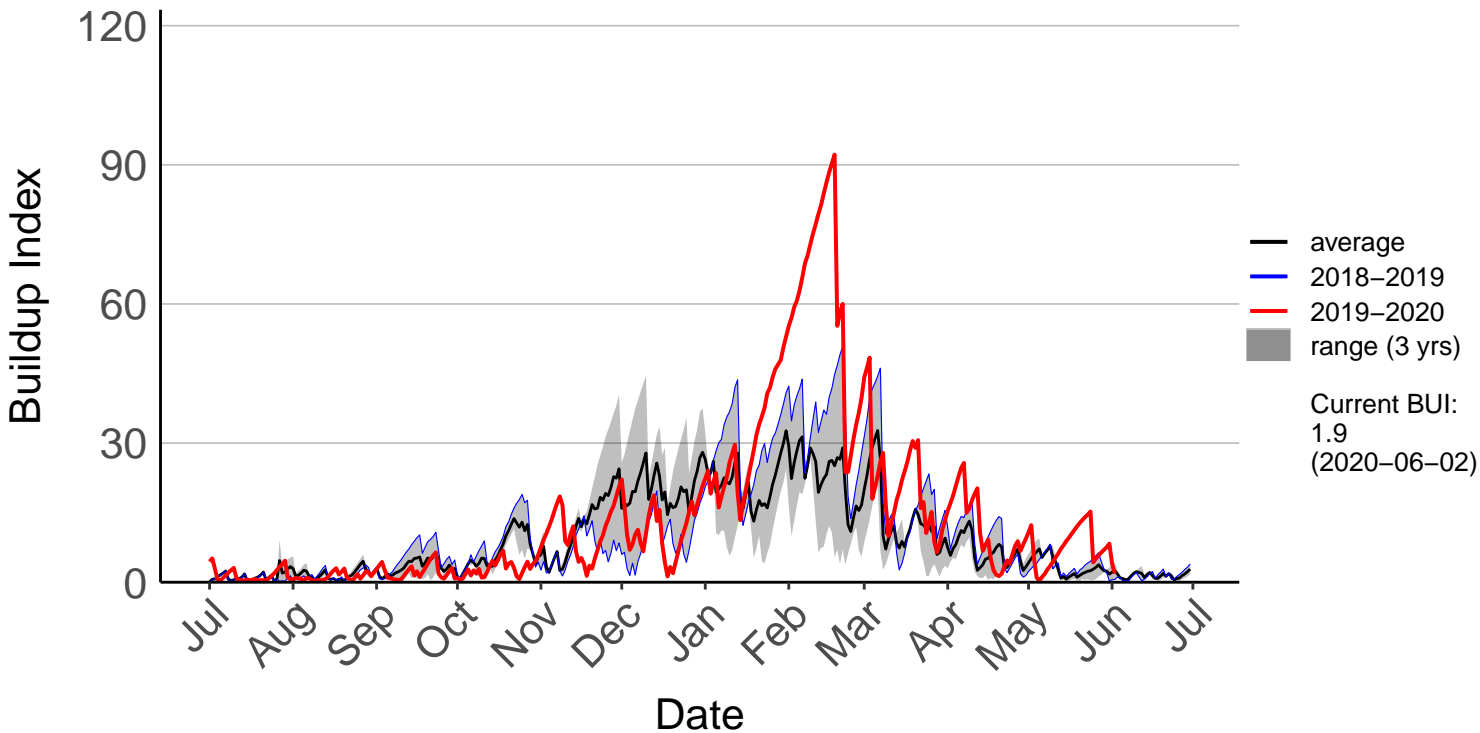

Eltham Raws (Sep 2000 to Jun 2020)

Hawera Aws (Jan 2004 to Jun 2020)

Marco Raws (Jul 1996 to Jun 2020)

New Plymouth SYNOP (Jul 1996 to Jun 2020)

Ngamatapouri Raws (Jul 2017 to Jun 2020)

Okato Raws (Nov 1996 to Jun 2020)

Opunake Raws (Jul 2017 to Jun 2020)

Tikorangi Raws (Jul 2017 to Jun 2020)

Waverly Raws (Jul 1996 to Jun 2020)

Whareroa Raws (Jul 2017 to Jun 2020)