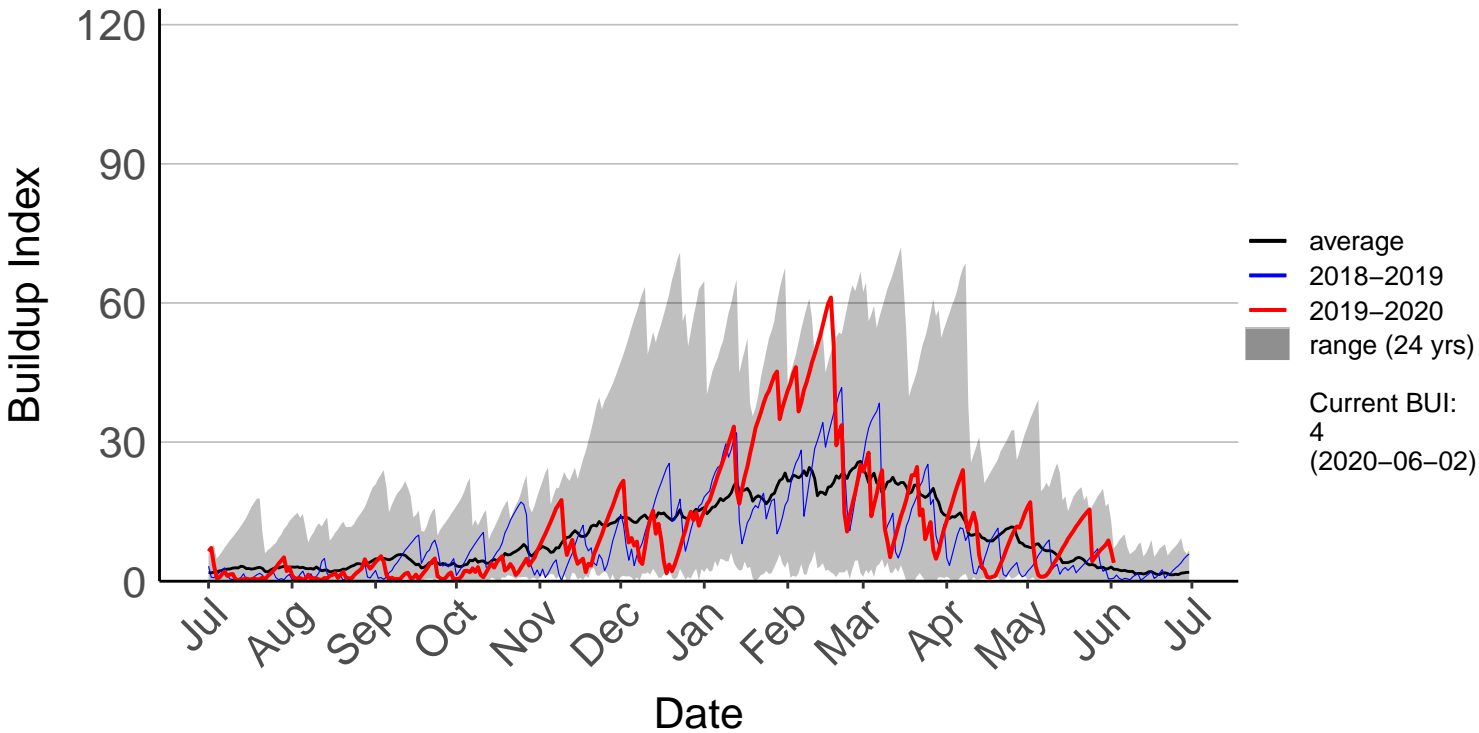

Eltham Raws (Sep 2000 to Jun 2020)

Hawera Aws (Jan 2004 to Jun 2020)

Marco Raws (Jul 1996 to Jun 2020)

New Plymouth SYNOP (Jul 1996 to Jun 2020)

Ngamatapouri Raws (Jul 2017 to Jun 2020)

Okato Raws (Nov 1996 to Jun 2020)

Opunake Raws (Jul 2017 to Jun 2020)

Tikorangi Raws (Jul 2017 to Jun 2020)

Waverly Raws (Jul 1996 to Jun 2020)

Whareroa Raws (Jul 2017 to Jun 2020)