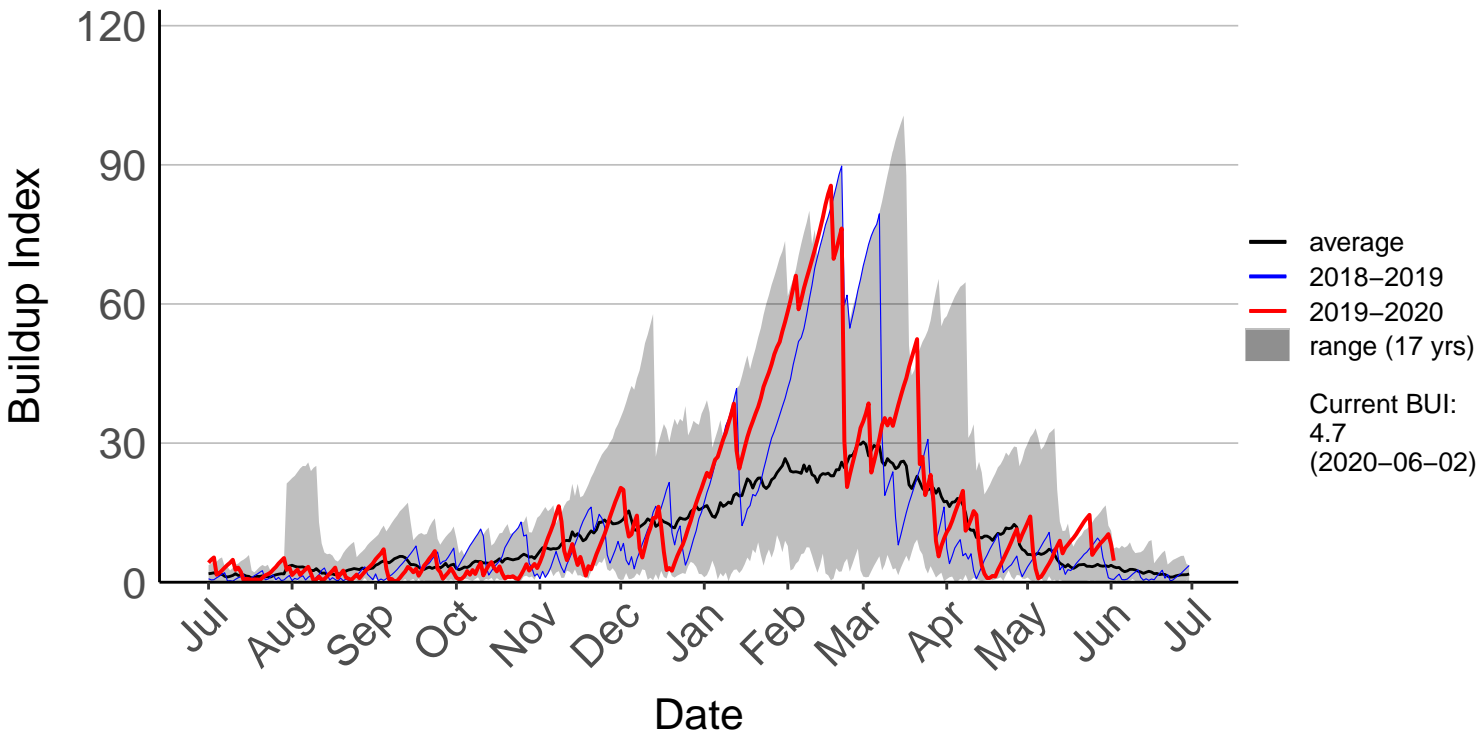

Eltham Raws (Sep 2000 to Jun 2020)

Hawera Aws (Jan 2004 to Jun 2020)

Marco Raws (Jul 1996 to Jun 2020)

New Plymouth SYNOP (Jul 1996 to Jun 2020)

Ngamatapouri Raws (Jul 2017 to Jun 2020)

Okato Raws (Nov 1996 to Jun 2020)

Opunake Raws (Jul 2017 to Jun 2020)

Tikorangi Raws (Jul 2017 to Jun 2020)

Waverly Raws (Jul 1996 to Jun 2020)

Whareroa Raws (Jul 2017 to Jun 2020)