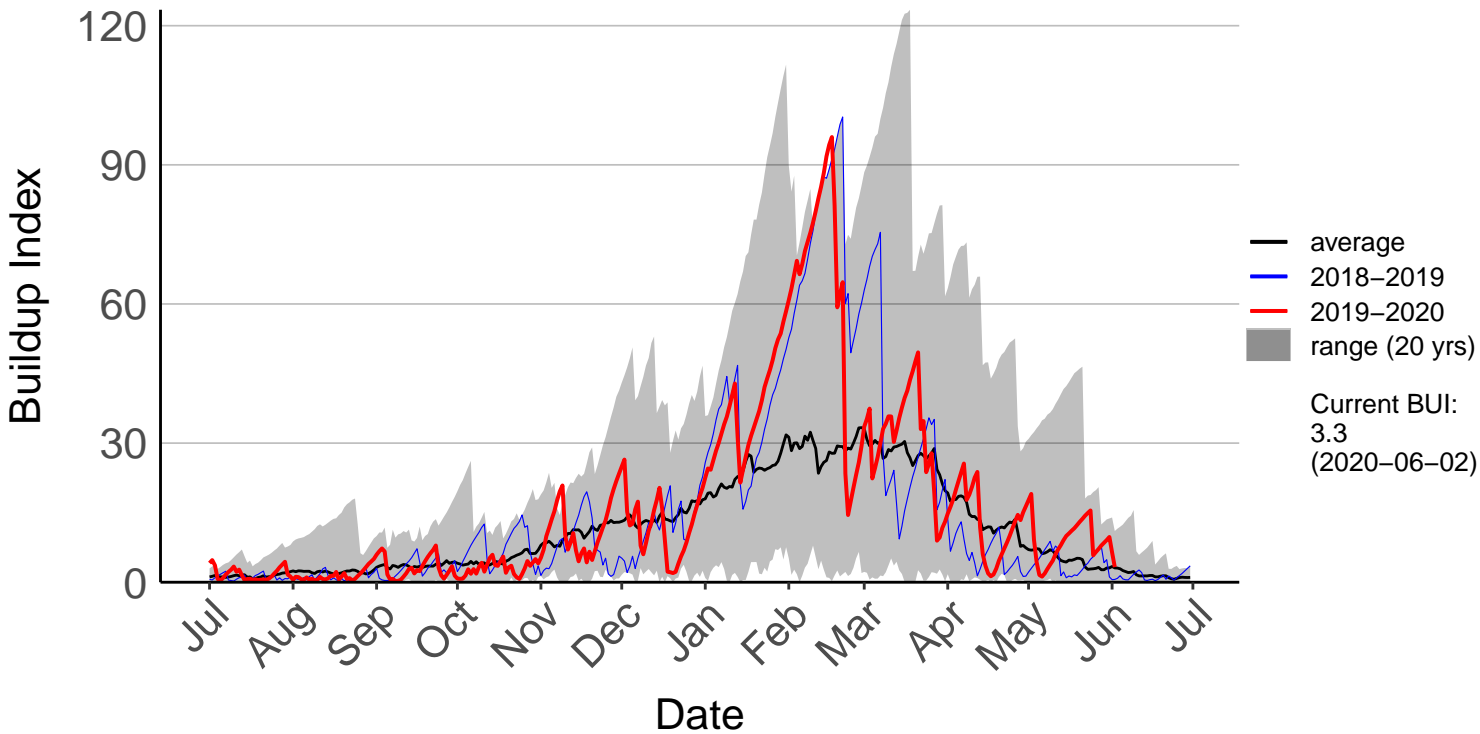

Eltham Raws (Sep 2000 to Jun 2020)

Hawera Aws (Jan 2004 to Jun 2020)

Marco Raws (Jul 1996 to Jun 2020)

New Plymouth SYNOP (Jul 1996 to Jun 2020)

Ngamatapouri Raws (Jul 2017 to Jun 2020)

Okato Raws (Nov 1996 to Jun 2020)

Opunake Raws (Jul 2017 to Jun 2020)

Tikorangi Raws (Jul 2017 to Jun 2020)

Waverly Raws (Jul 1996 to Jun 2020)

Whareroa Raws (Jul 2017 to Jun 2020)