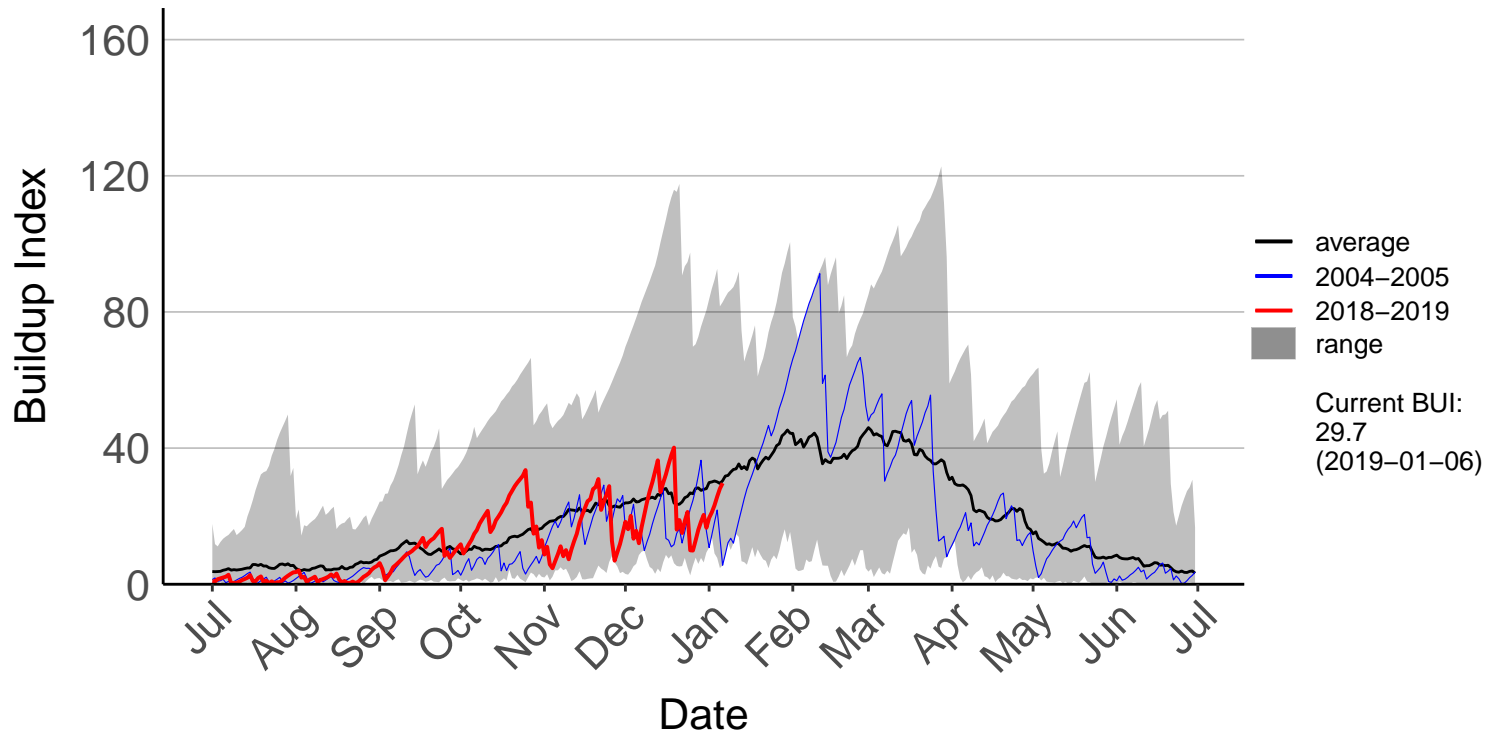

Waitarere Forest Raws