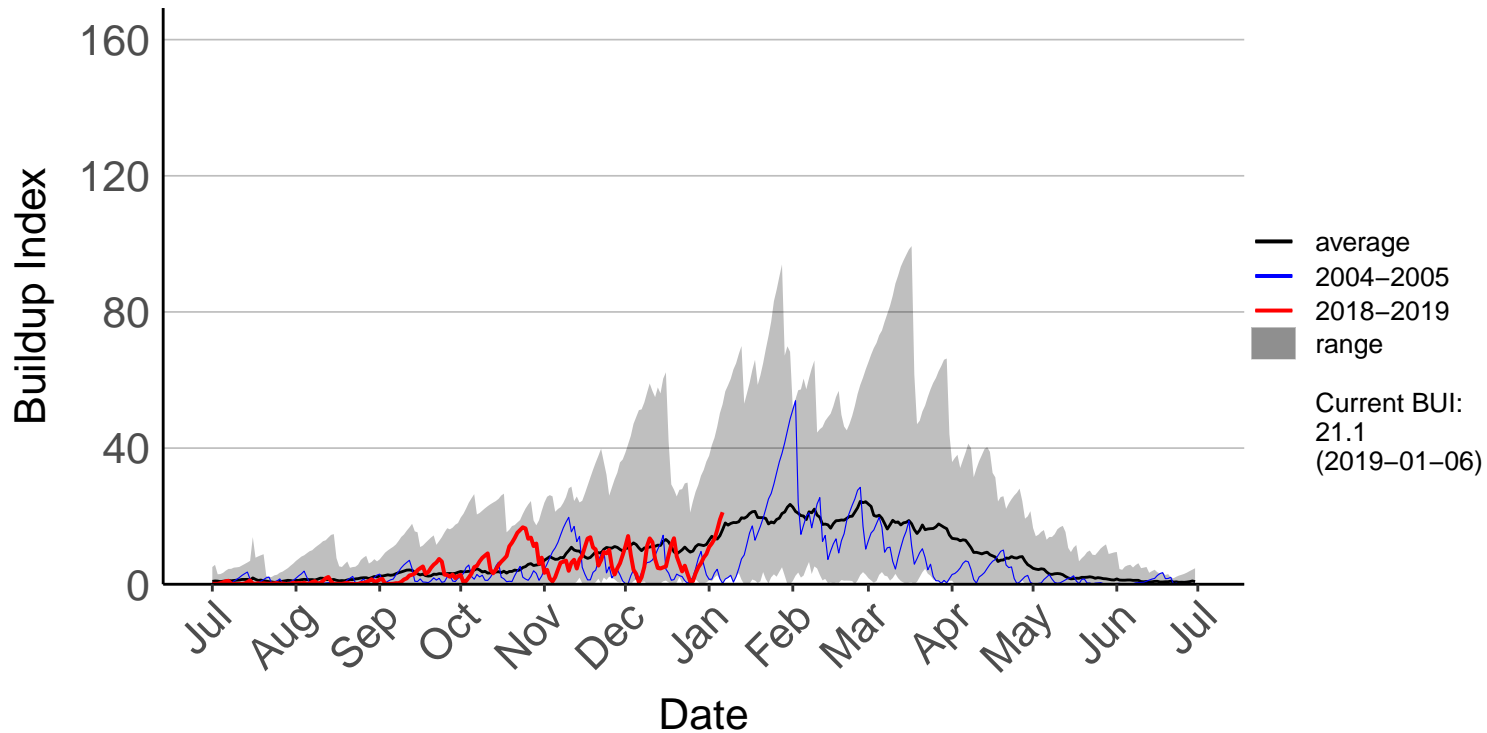

Ranana Raws

Raumai Raws

Tapuae Raws

Tarn Track Raws

Three Kings Raws

Waimarino Forest Raws

Waione East Raws

Waione Raws – DISCONTINUED