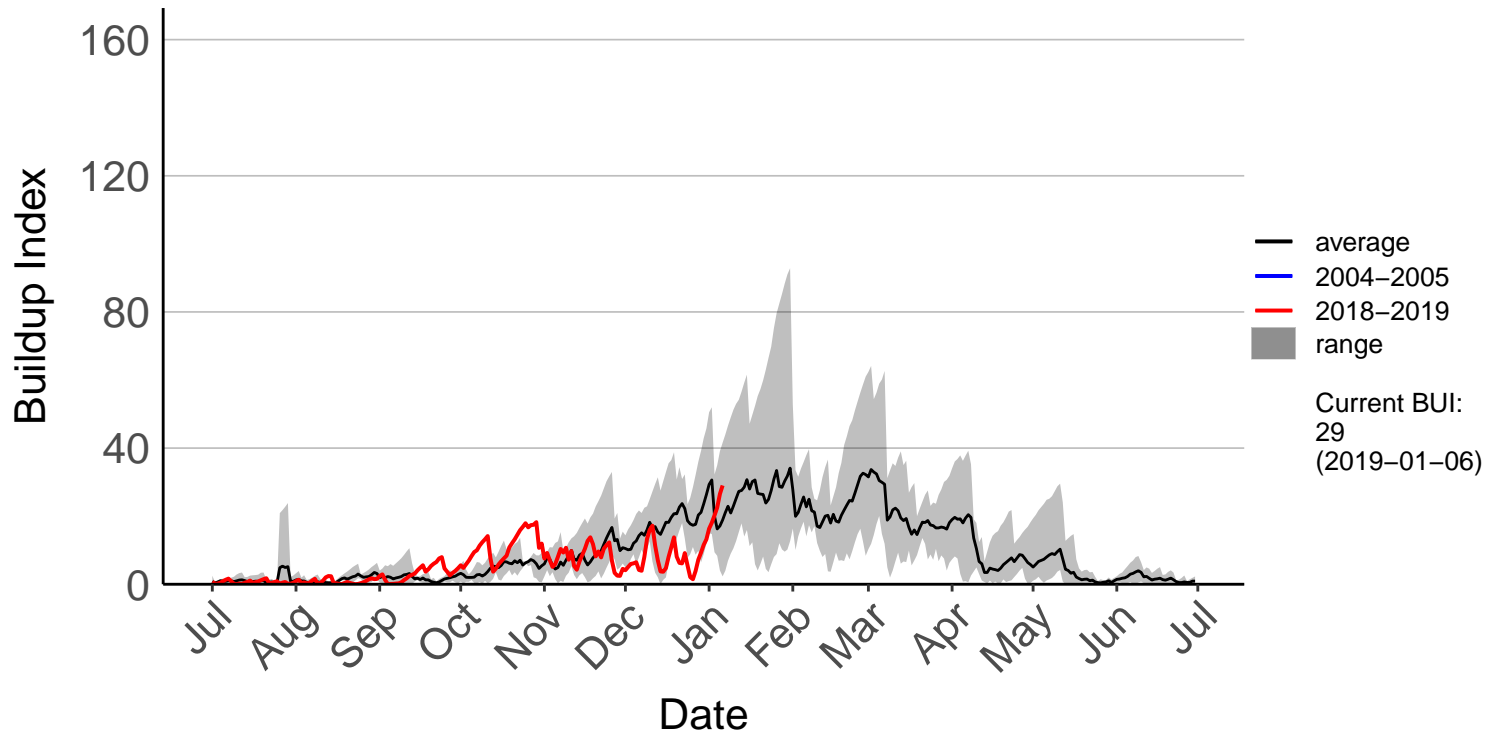

Waiouru Airstrip Aws