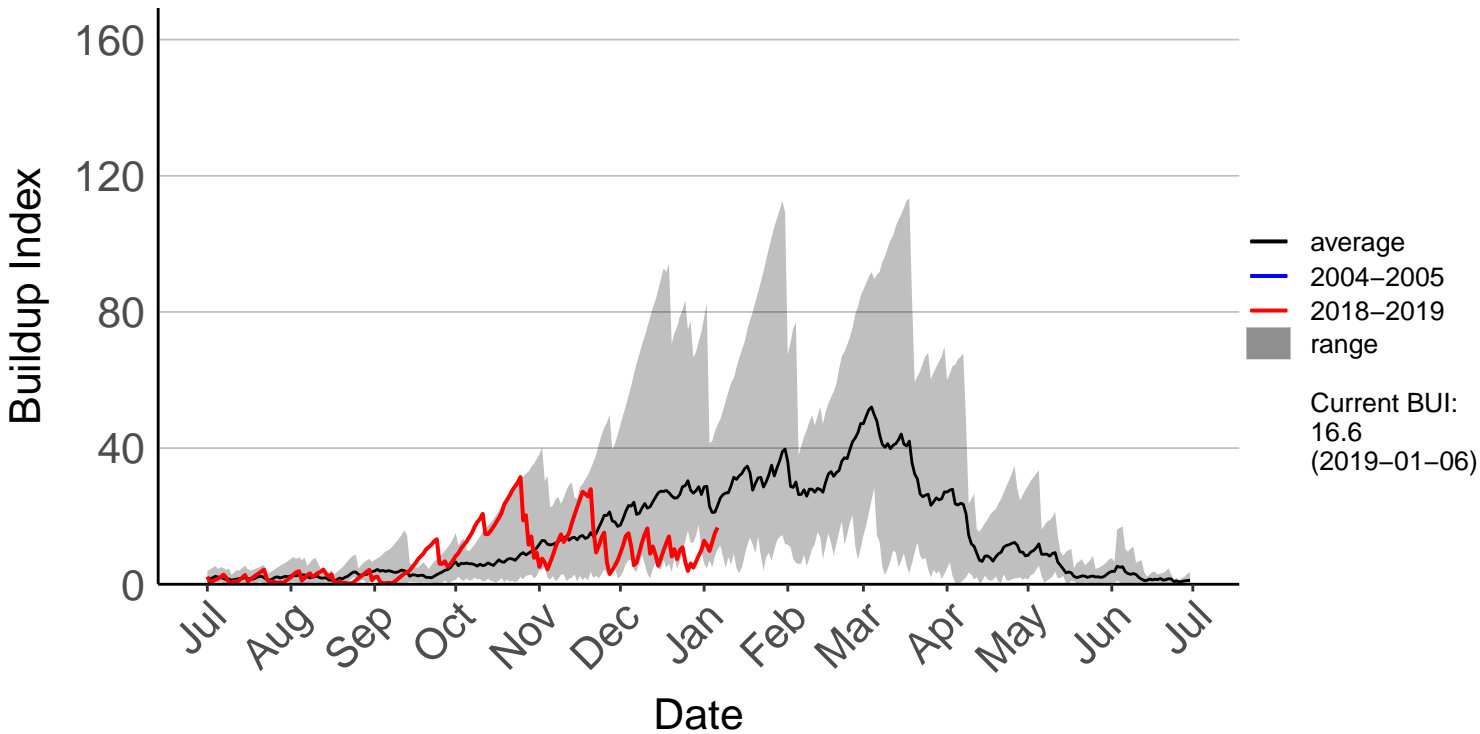

Levin Aws

Matarawa Raws

National Park Raws

Ngahere Park Raws

Ngamatea Raws

Pahiatua Ews

Palmerston North SYNOP

Paradise Valley Raws

Ranana Raws

Raumai Raws

Tapuae Raws

Tarn Track Raws

Three Kings Raws

Waimarino Forest Raws

Waione East Raws

Waione Raws – DISCONTINUED