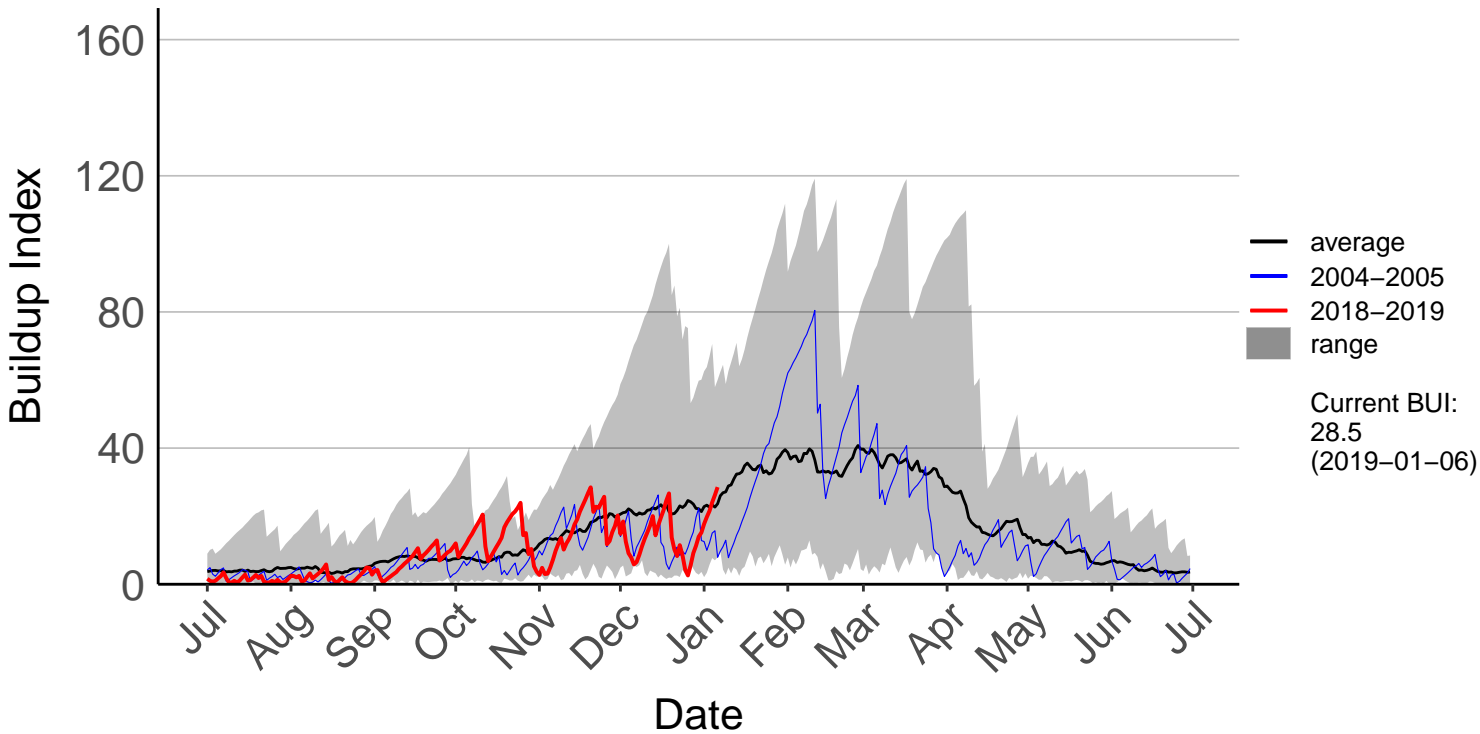

Wanganui Aws