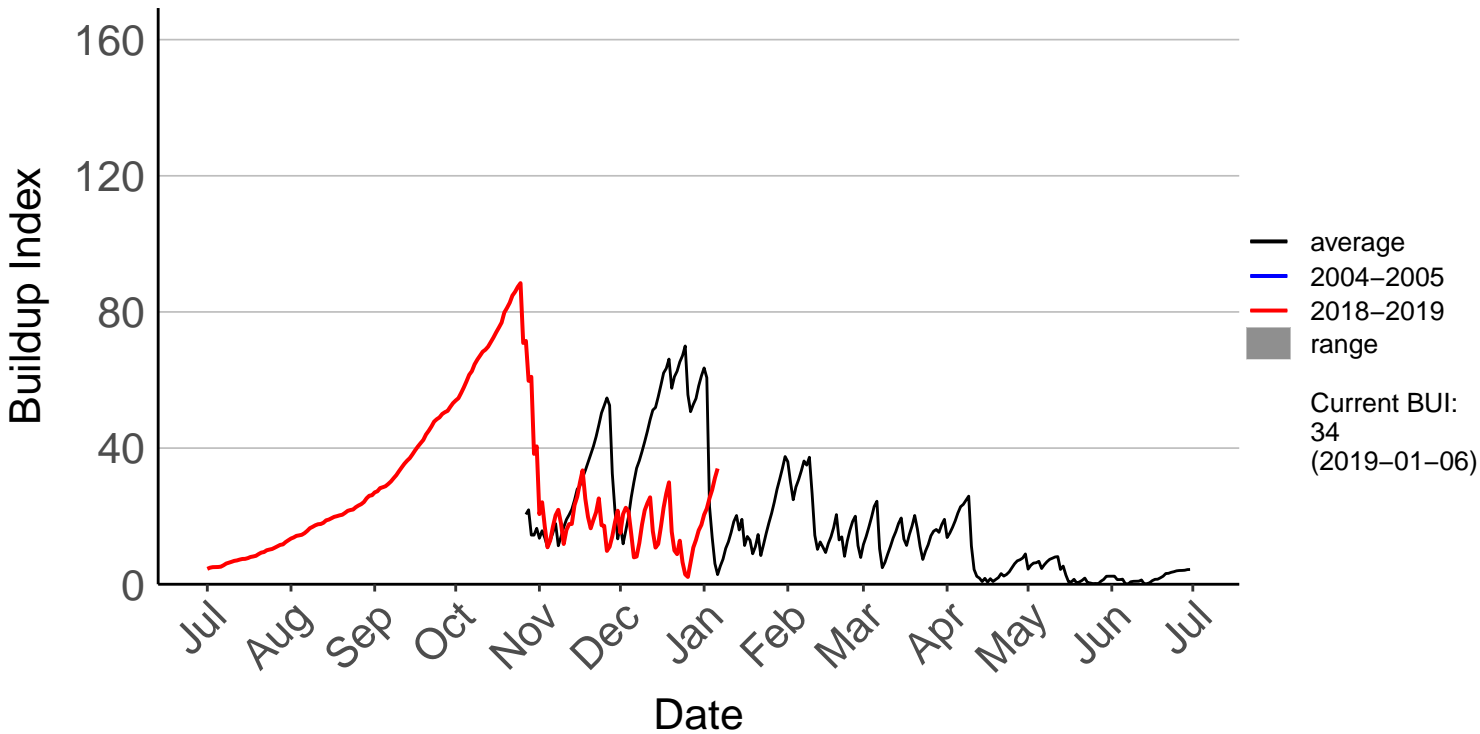

Ranana Raws

Raumai Raws

Tapuae Raws

Tarn Track Raws

Three Kings Raws

Waimarino Forest Raws

Waione East Raws

Waione Raws – DISCONTINUED