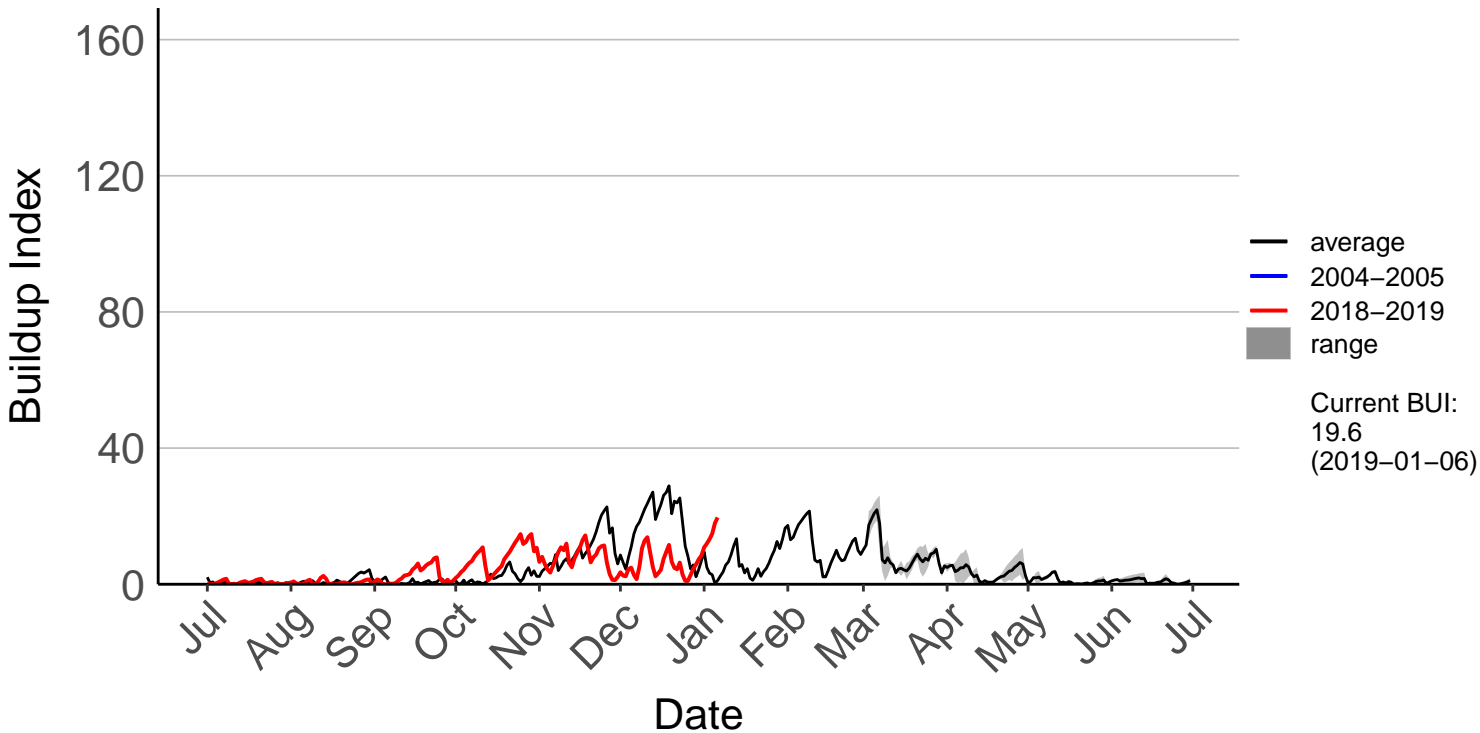

Ranana Raws

Raumai Raws

Tapuae Raws

Tarn Track Raws

Three Kings Raws

Waimarino Forest Raws

Waione East Raws

Waione Raws – DISCONTINUED