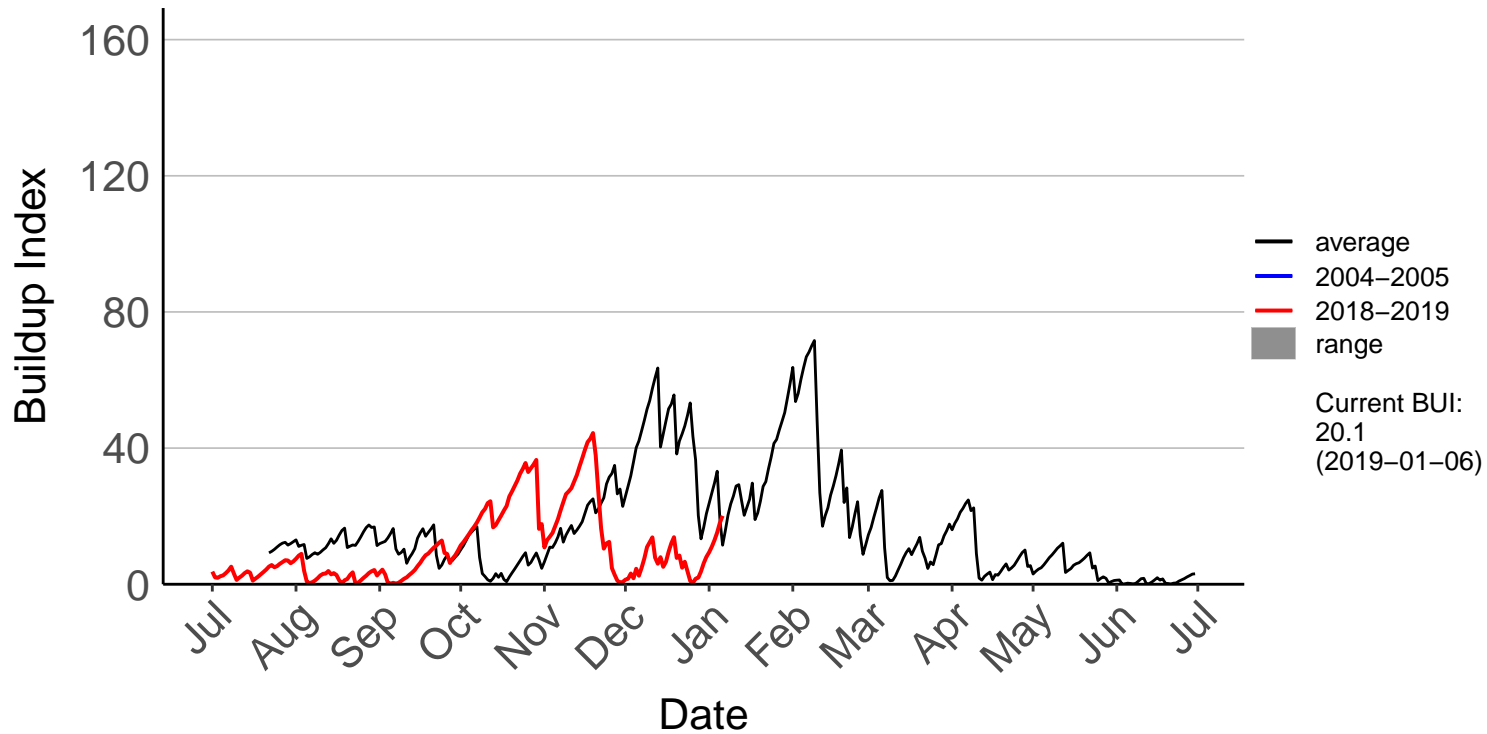

Ranana Raws

Raumai Raws

Tapuae Raws

Tarn Track Raws

Three Kings Raws

Waimarino Forest Raws

Waione East Raws

Waione Raws – DISCONTINUED