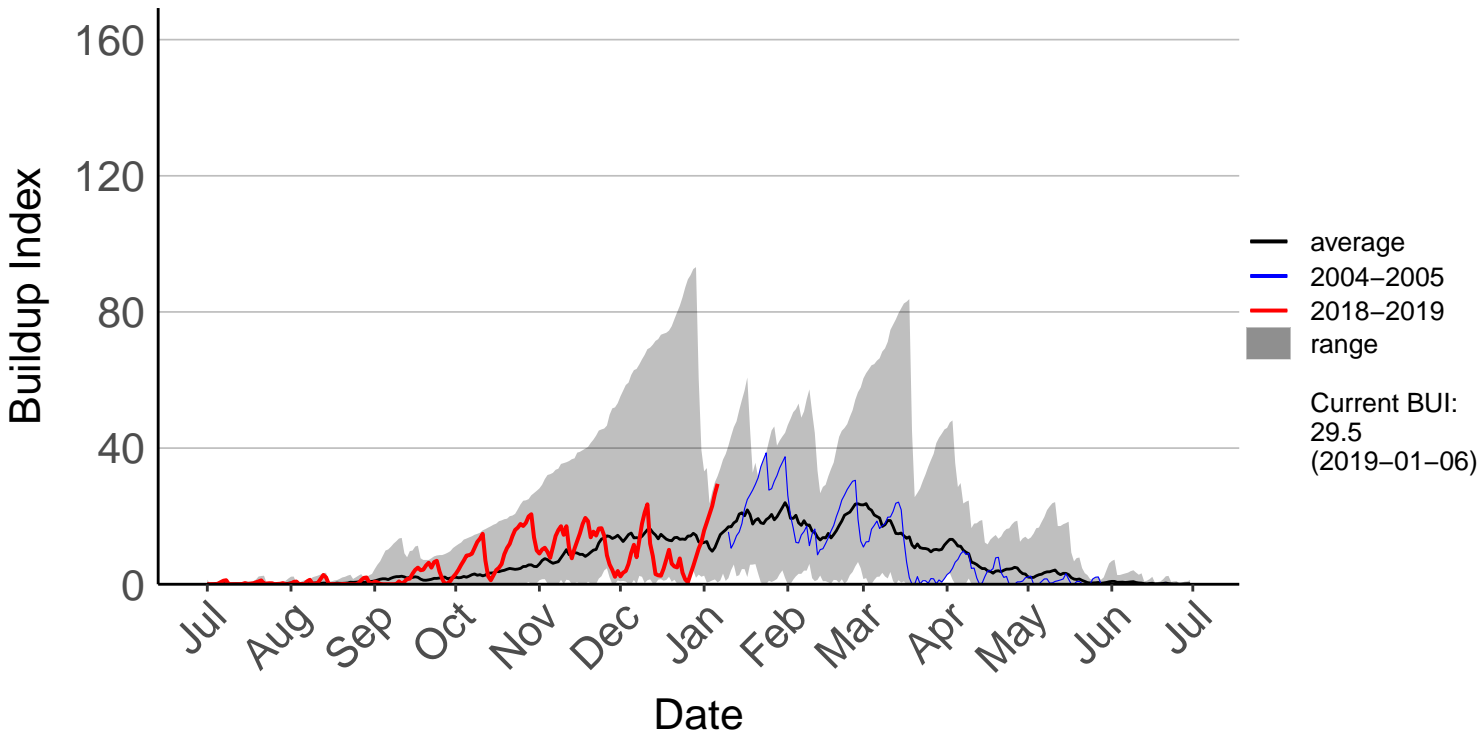

Ranana Raws

Raumai Raws

Tapuae Raws

Tarn Track Raws

Three Kings Raws

Waimarino Forest Raws

Waione East Raws

Waione Raws – DISCONTINUED