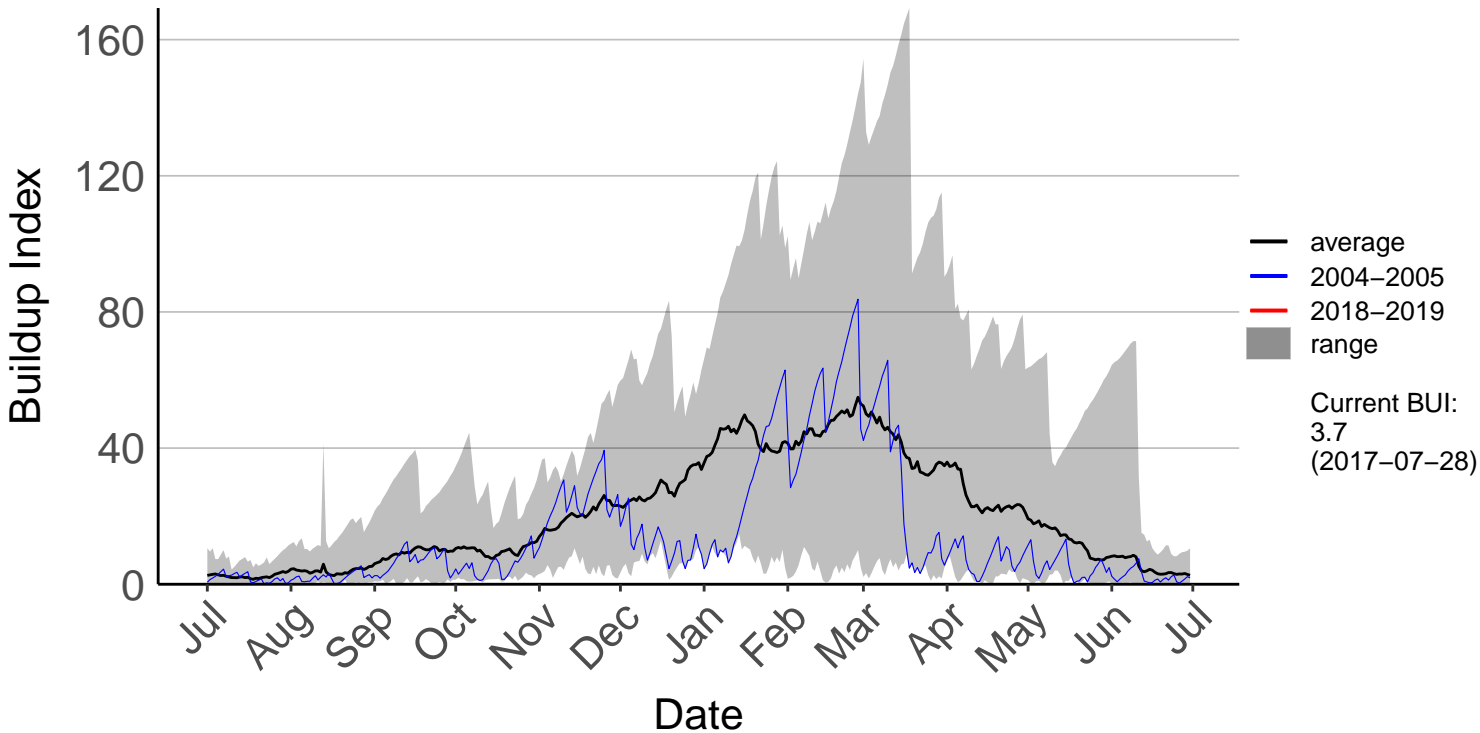

Ranana Raws

Raumai Raws

Tapuae Raws

Tarn Track Raws

Three Kings Raws

Waimarino Forest Raws

Waione East Raws

Waione Raws – DISCONTINUED