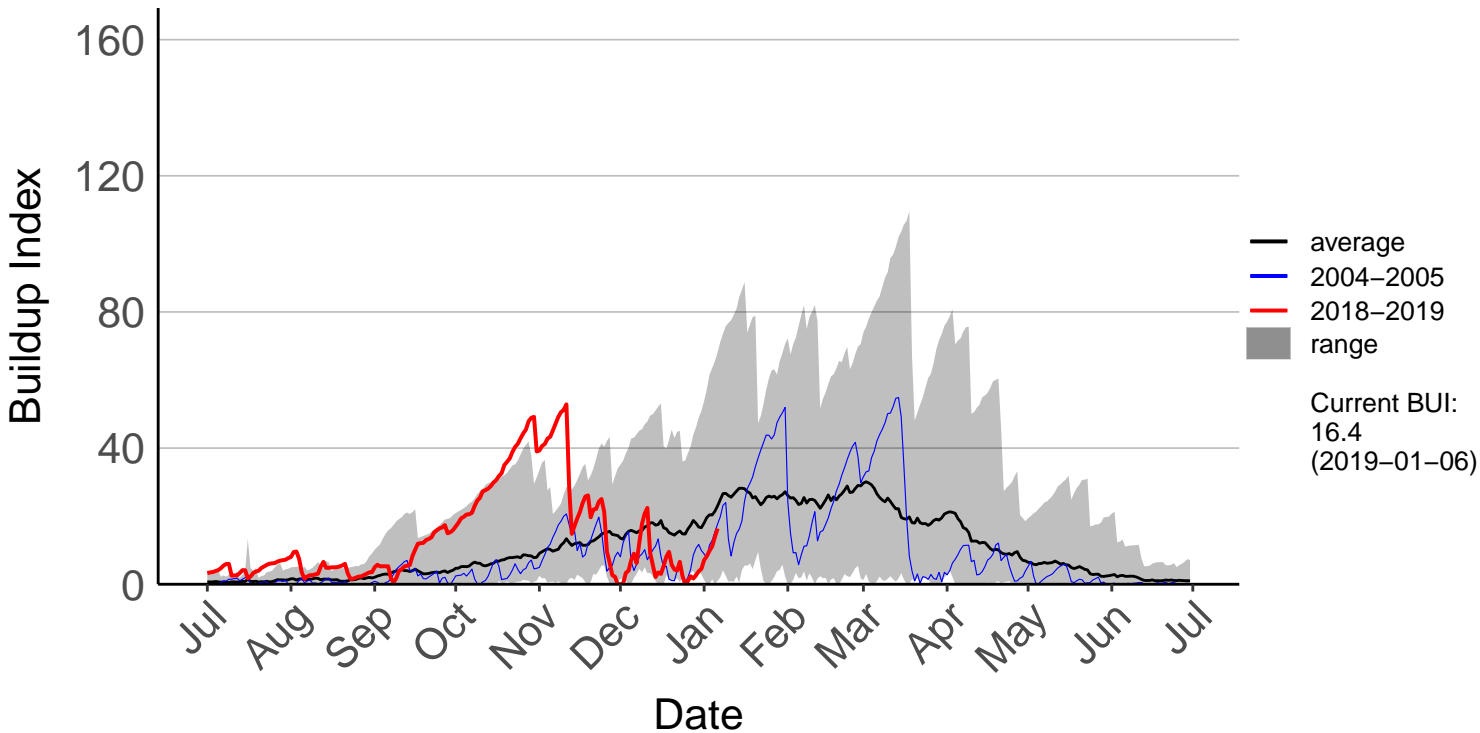

Levin Aws

Matarawa Raws

National Park Raws

Ngahere Park Raws

Ngamatea Raws

Pahiatua Ews

Palmerston North SYNOP

Paradise Valley Raws

Ranana Raws

Raumai Raws

Tapuae Raws

Tarn Track Raws

Three Kings Raws

Waimarino Forest Raws

Waione East Raws

Waione Raws – DISCONTINUED