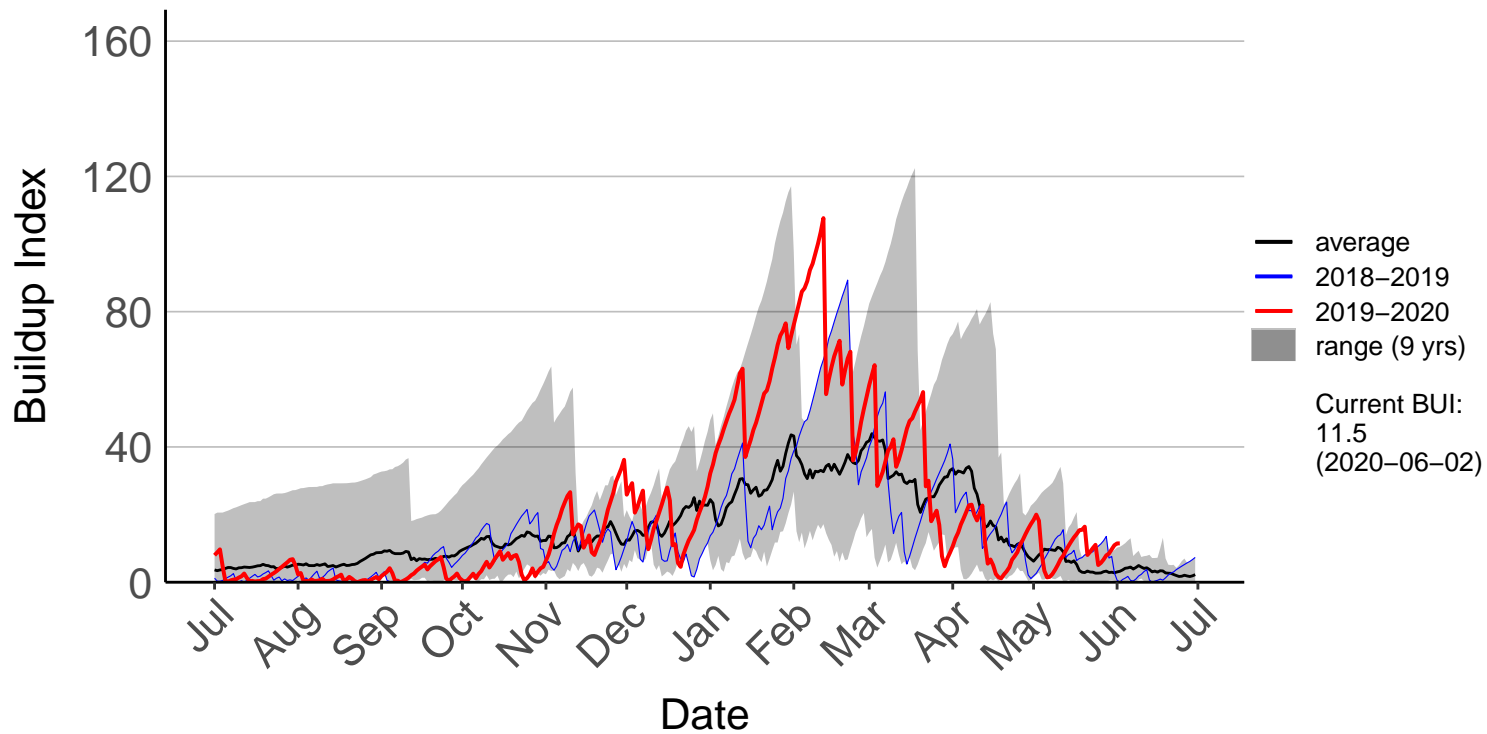

Raumai Raws (Sep 1996 to Jun 2020)

Tapuae Raws (May 1997 to Jun 2020)

Tarn Track Raws (Mar 2017 to Jun 2020)

Three Kings Raws (Jan 2005 to Jun 2020)

Waimarino Forest Raws (Jul 1996 to Jun 2020)

Waione East Raws (Jul 2017 to Jun 2020)

Waione Raws (Sep 1996 to Jul 2017) – DISCONTINUED

Waiouru Airstrip Aws (Jul 2013 to Jun 2020)

Waitarere Forest Raws (Jul 1996 to Jun 2020)

Wanganui Aws (Jul 1996 to Jun 2020)

Wanganui, Spriggens Park Ews (Jul 1996 to Jun 2020)

Westlawn Raws (Feb 2005 to Jun 2020)

Whangaehu Raws (Jul 2011 to Jun 2020)

Whanganui Raws (May 2017 to Jun 2020)