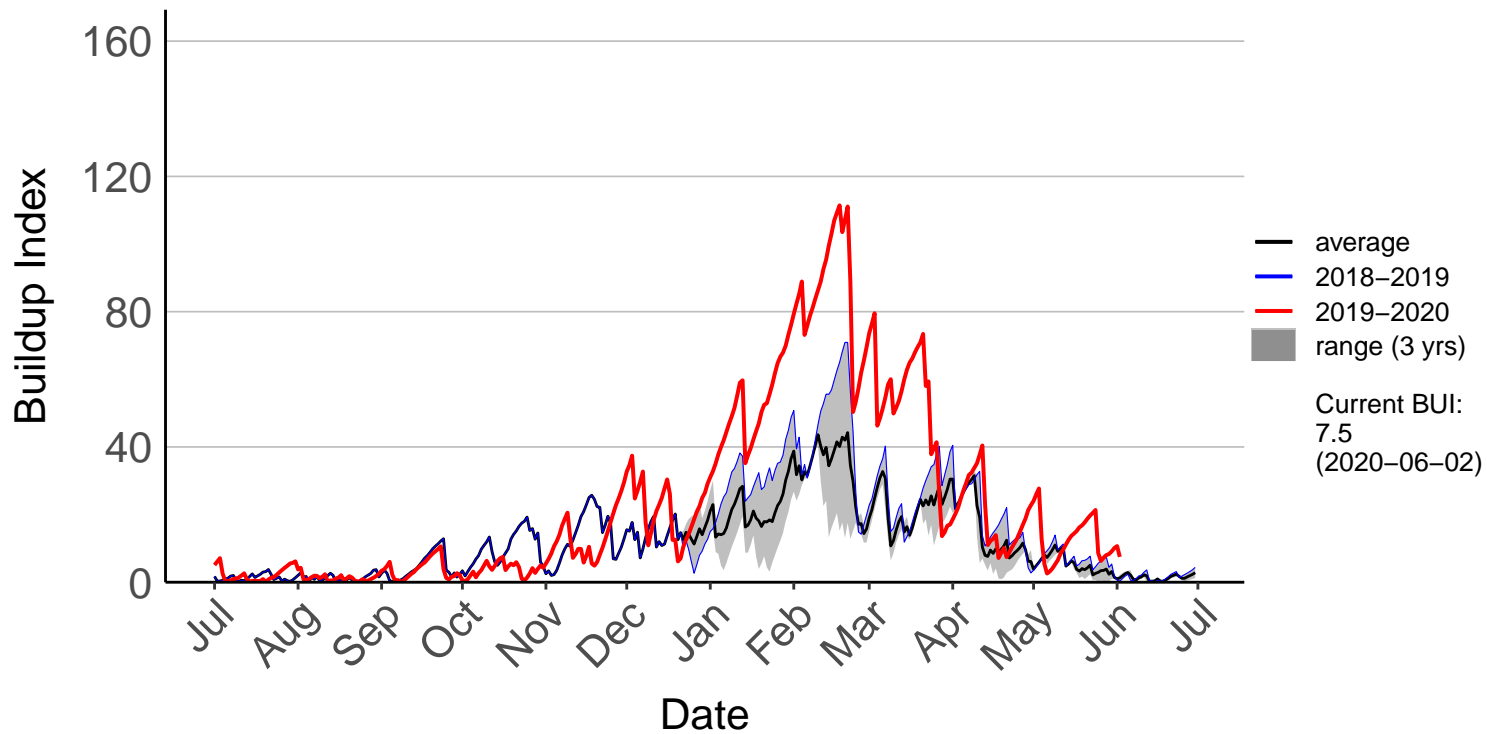

Akitio Ews (Mar 2010 to Jun 2020)

Alfredton Raws (Dec 2005 to Jul 2017) – DISCONTINUED

Alfredton South Raws (Jul 2017 to Jun 2020)

Dannevirke Ews (Jun 2007 to Jun 2020)

Desert Road Summit Raws (Mar 2005 to Jun 2020)

Feilding Raws (Oct 2017 to Jun 2020)

Hunterville Raws (Dec 2017 to Jun 2020)

Kirikau Raws (Jun 2016 to Jun 2020)

Levin Aws (Jul 1996 to Jun 2020)

Matarawa Raws (Feb 2014 to Jun 2020)

National Park Raws (Jul 1996 to Jun 2020)