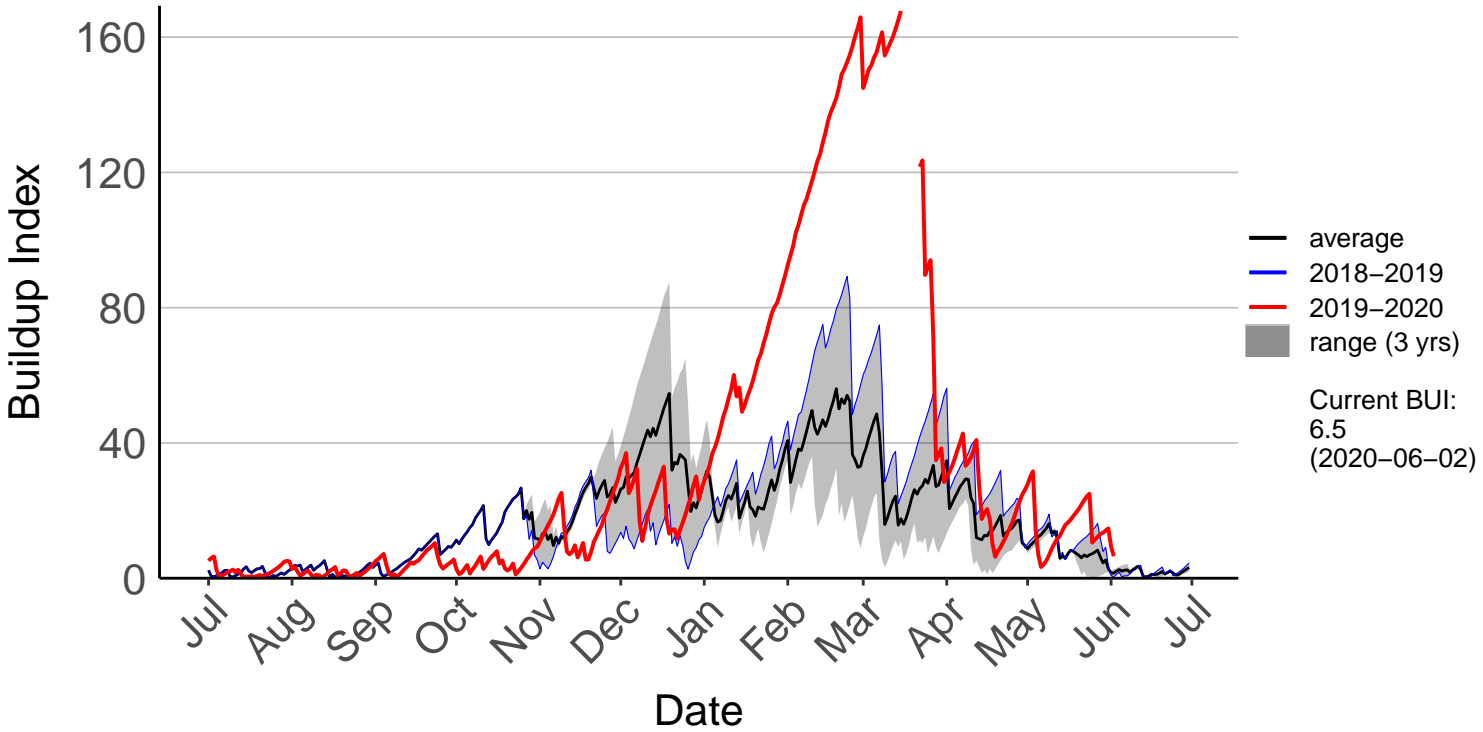

Akitio Ews (Mar 2010 to Jun 2020)

Alfredton Raws (Dec 2005 to Jul 2017) – DISCONTINUED

Alfredton South Raws (Jul 2017 to Jun 2020)

Dannevirke Ews (Jun 2007 to Jun 2020)

Desert Road Summit Raws (Mar 2005 to Jun 2020)

Feilding Raws (Oct 2017 to Jun 2020)

Hunterville Raws (Dec 2017 to Jun 2020)

Kirikau Raws (Jun 2016 to Jun 2020)

Levin Aws (Jul 1996 to Jun 2020)

Matarawa Raws (Feb 2014 to Jun 2020)

National Park Raws (Jul 1996 to Jun 2020)

Raumai Raws (Sep 1996 to Jun 2020)

Tapuae Raws (May 1997 to Jun 2020)

Tarn Track Raws (Mar 2017 to Jun 2020)

Three Kings Raws (Jan 2005 to Jun 2020)

Waimarino Forest Raws (Jul 1996 to Jun 2020)

Waione East Raws (Jul 2017 to Jun 2020)