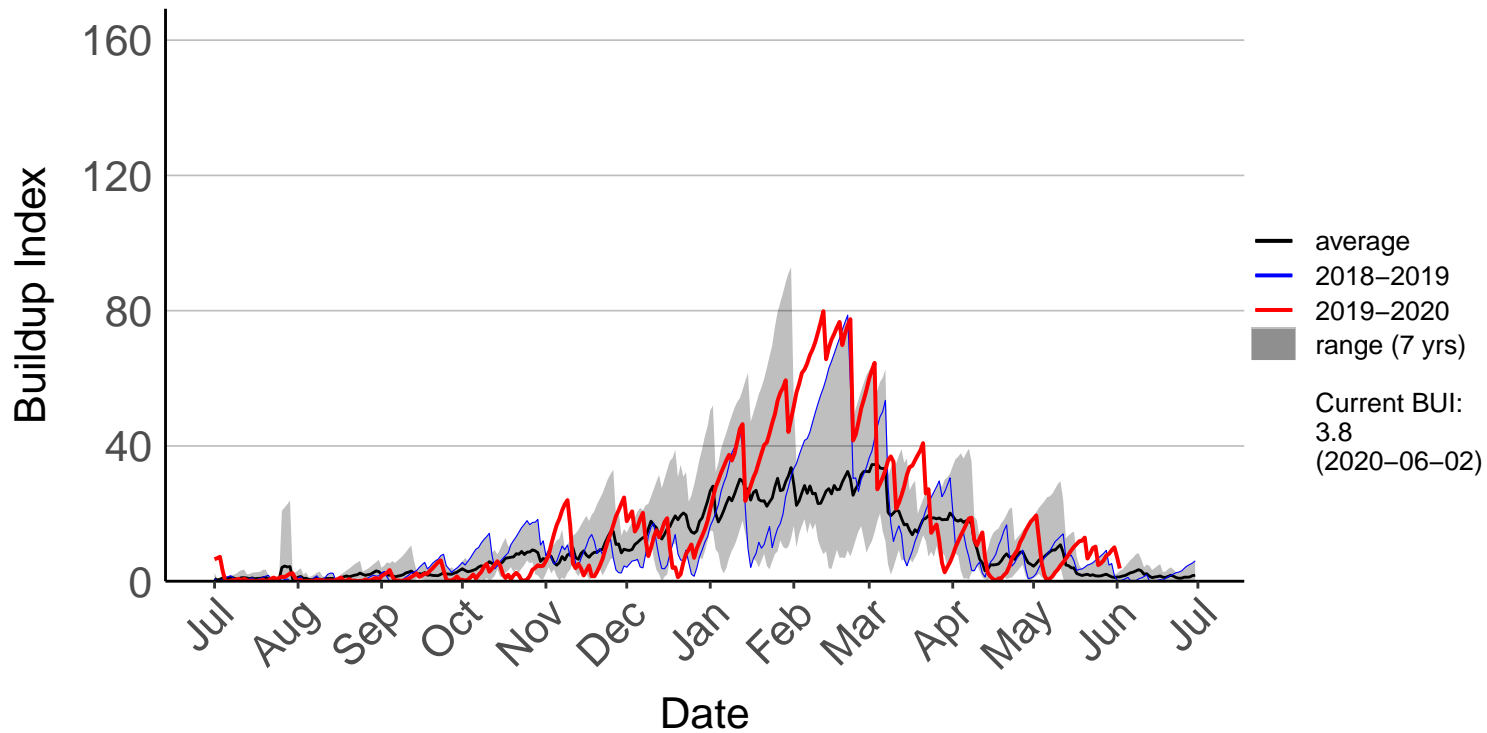

Waiouru Airstrip Aws (Jul 2013 to Jun 2020)