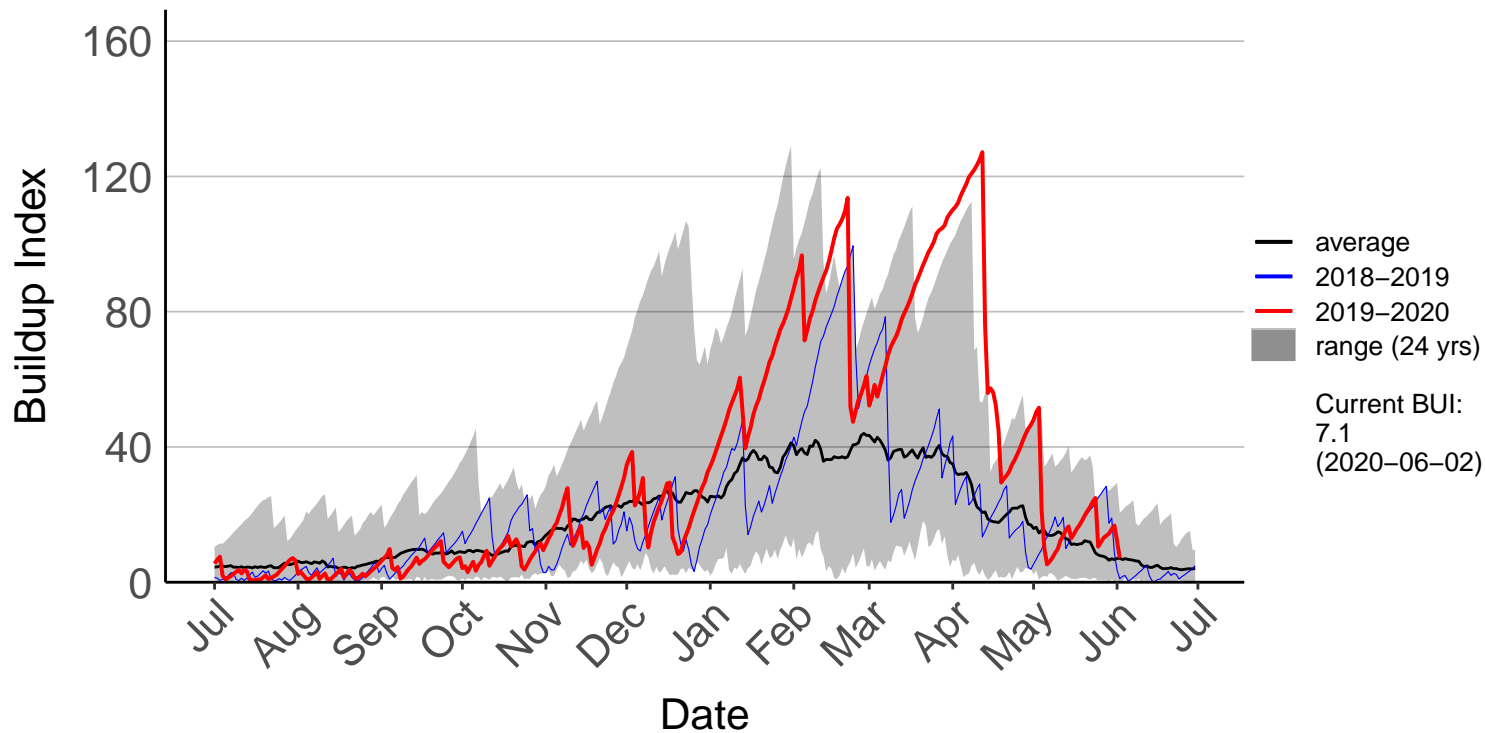

Raumai Raws (Sep 1996 to Jun 2020)

Tapuae Raws (May 1997 to Jun 2020)

Tarn Track Raws (Mar 2017 to Jun 2020)

Three Kings Raws (Jan 2005 to Jun 2020)

Waimarino Forest Raws (Jul 1996 to Jun 2020)

Waione East Raws (Jul 2017 to Jun 2020)

Waione Raws (Sep 1996 to Jul 2017) – DISCONTINUED

Waiouru Airstrip Aws (Jul 2013 to Jun 2020)

Waitarere Forest Raws (Jul 1996 to Jun 2020)

Wanganui Aws (Jul 1996 to Jun 2020)

Wanganui, Spriggens Park Ews (Jul 1996 to Jun 2020)

Westlawn Raws (Feb 2005 to Jun 2020)

Whangaehu Raws (Jul 2011 to Jun 2020)

Whanganui Raws (May 2017 to Jun 2020)