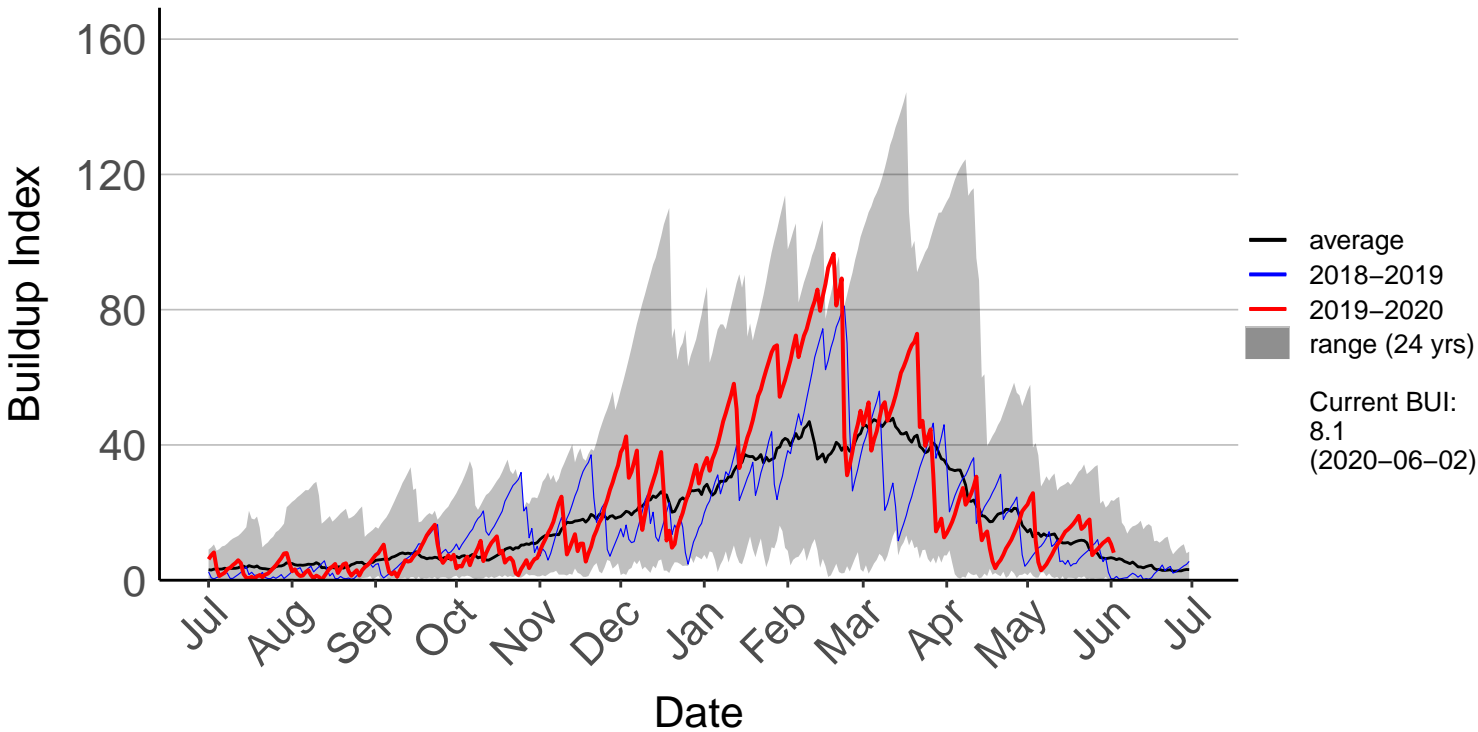

Feilding Raws (Oct 2017 to Jun 2020)

Hunterville Raws (Dec 2017 to Jun 2020)

Kirikau Raws (Jun 2016 to Jun 2020)

Levin Aws (Jul 1996 to Jun 2020)

Matarawa Raws (Feb 2014 to Jun 2020)

National Park Raws (Jul 1996 to Jun 2020)

Ngahere Park Raws (Jul 2011 to Jun 2020)

Ngamatea Raws (Jul 1996 to Jun 2020)

Pahiatua Ews (Jun 2010 to Jun 2020)

Palmerston North SYNOP (Jul 1996 to Jun 2020)

Paradise Valley Raws (Mar 2017 to Jun 2020)

Ranana Raws (Oct 2017 to Jun 2020)

Raumai Raws (Sep 1996 to Jun 2020)

Tapuae Raws (May 1997 to Jun 2020)

Tarn Track Raws (Mar 2017 to Jun 2020)

Three Kings Raws (Jan 2005 to Jun 2020)

Waimarino Forest Raws (Jul 1996 to Jun 2020)

Waione East Raws (Jul 2017 to Jun 2020)