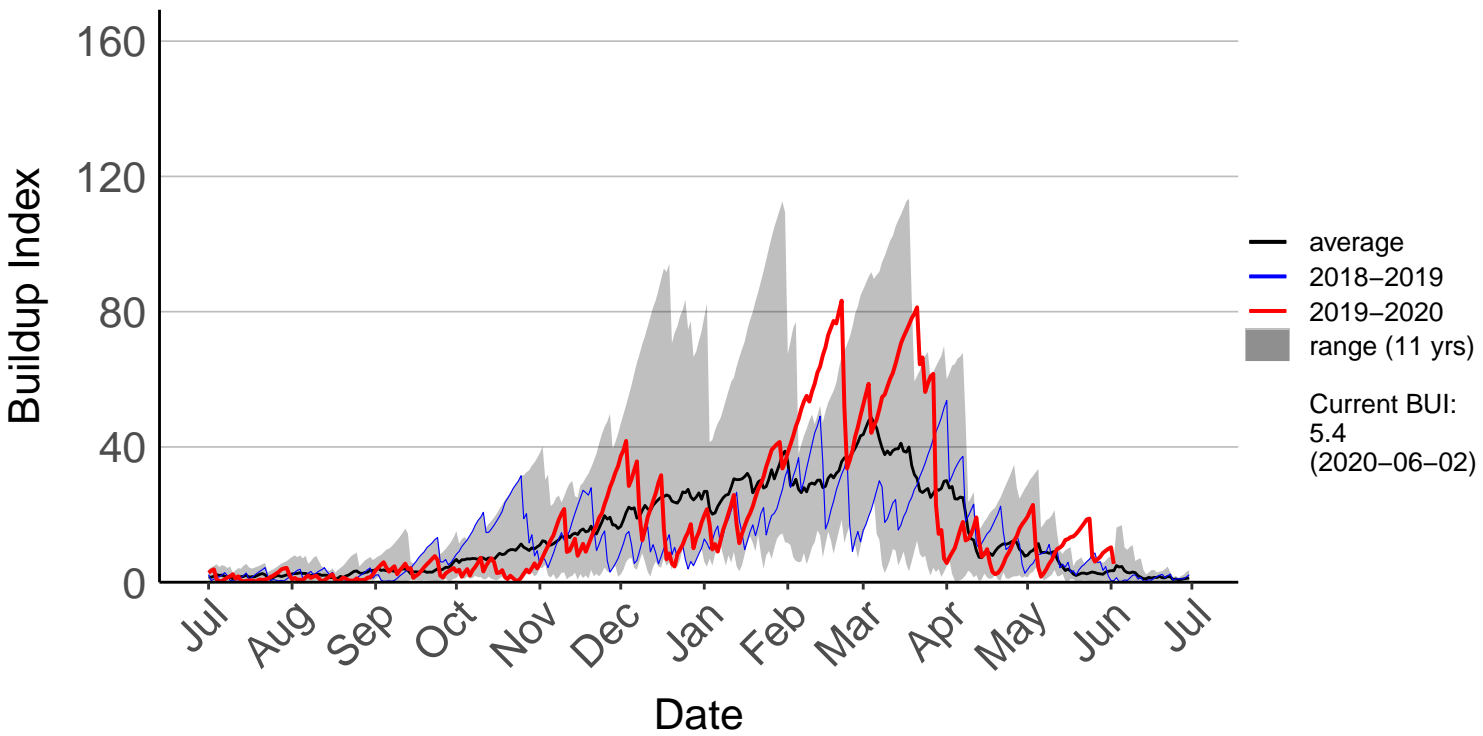

Feilding Raws (Oct 2017 to Jun 2020)

Hunterville Raws (Dec 2017 to Jun 2020)

Kirikau Raws (Jun 2016 to Jun 2020)

Levin Aws (Jul 1996 to Jun 2020)

Matarawa Raws (Feb 2014 to Jun 2020)

National Park Raws (Jul 1996 to Jun 2020)

Ngahere Park Raws (Jul 2011 to Jun 2020)

Ngamatea Raws (Jul 1996 to Jun 2020)

Pahiatua Ews (Jun 2010 to Jun 2020)

Palmerston North SYNOP (Jul 1996 to Jun 2020)

Paradise Valley Raws (Mar 2017 to Jun 2020)

Ranana Raws (Oct 2017 to Jun 2020)

Raumai Raws (Sep 1996 to Jun 2020)

Tapuae Raws (May 1997 to Jun 2020)

Tarn Track Raws (Mar 2017 to Jun 2020)

Three Kings Raws (Jan 2005 to Jun 2020)

Waimarino Forest Raws (Jul 1996 to Jun 2020)

Waione East Raws (Jul 2017 to Jun 2020)