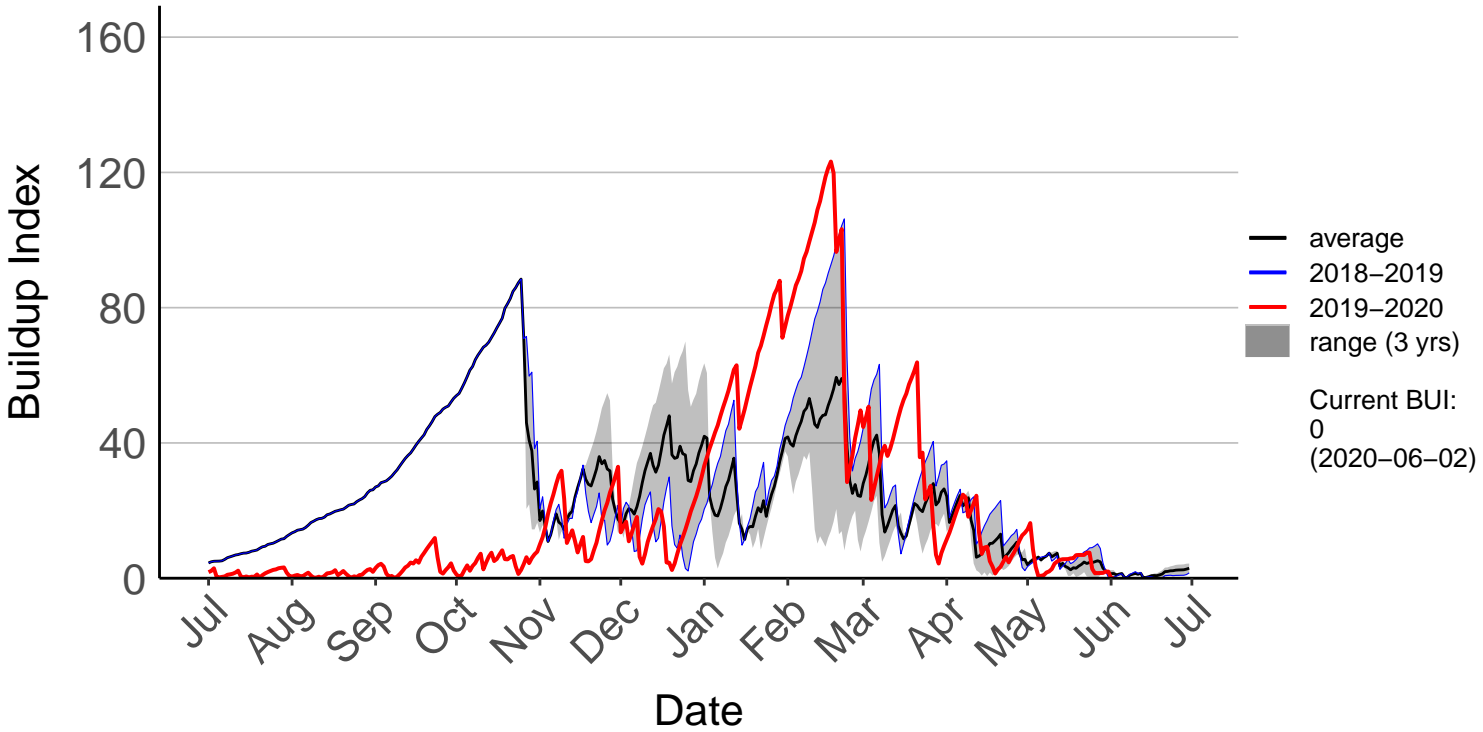

Feilding Raws (Oct 2017 to Jun 2020)

Hunterville Raws (Dec 2017 to Jun 2020)

Kirikau Raws (Jun 2016 to Jun 2020)

Levin Aws (Jul 1996 to Jun 2020)

Matarawa Raws (Feb 2014 to Jun 2020)

National Park Raws (Jul 1996 to Jun 2020)

Ngahere Park Raws (Jul 2011 to Jun 2020)

Ngamatea Raws (Jul 1996 to Jun 2020)

Pahiatua Ews (Jun 2010 to Jun 2020)

Palmerston North SYNOP (Jul 1996 to Jun 2020)

Paradise Valley Raws (Mar 2017 to Jun 2020)

Ranana Raws (Oct 2017 to Jun 2020)

Raumai Raws (Sep 1996 to Jun 2020)

Tapuae Raws (May 1997 to Jun 2020)

Tarn Track Raws (Mar 2017 to Jun 2020)

Three Kings Raws (Jan 2005 to Jun 2020)

Waimarino Forest Raws (Jul 1996 to Jun 2020)

Waione East Raws (Jul 2017 to Jun 2020)