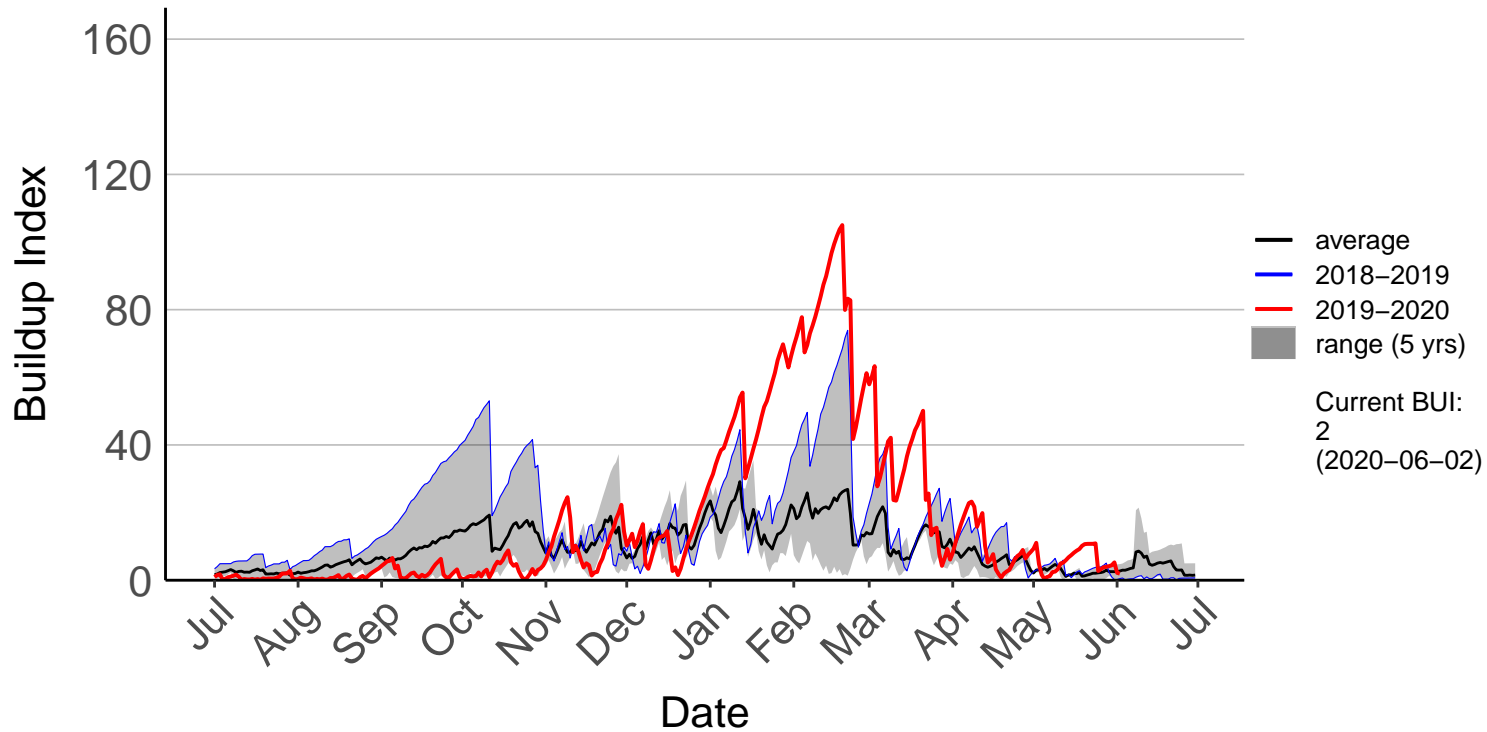

Akitio Ews (Mar 2010 to Jun 2020)

Alfredton Raws (Dec 2005 to Jul 2017) – DISCONTINUED

Alfredton South Raws (Jul 2017 to Jun 2020)

Dannevirke Ews (Jun 2007 to Jun 2020)

Desert Road Summit Raws (Mar 2005 to Jun 2020)

Feilding Raws (Oct 2017 to Jun 2020)

Hunterville Raws (Dec 2017 to Jun 2020)

Kirikau Raws (Jun 2016 to Jun 2020)

Levin Aws (Jul 1996 to Jun 2020)

Matarawa Raws (Feb 2014 to Jun 2020)

National Park Raws (Jul 1996 to Jun 2020)