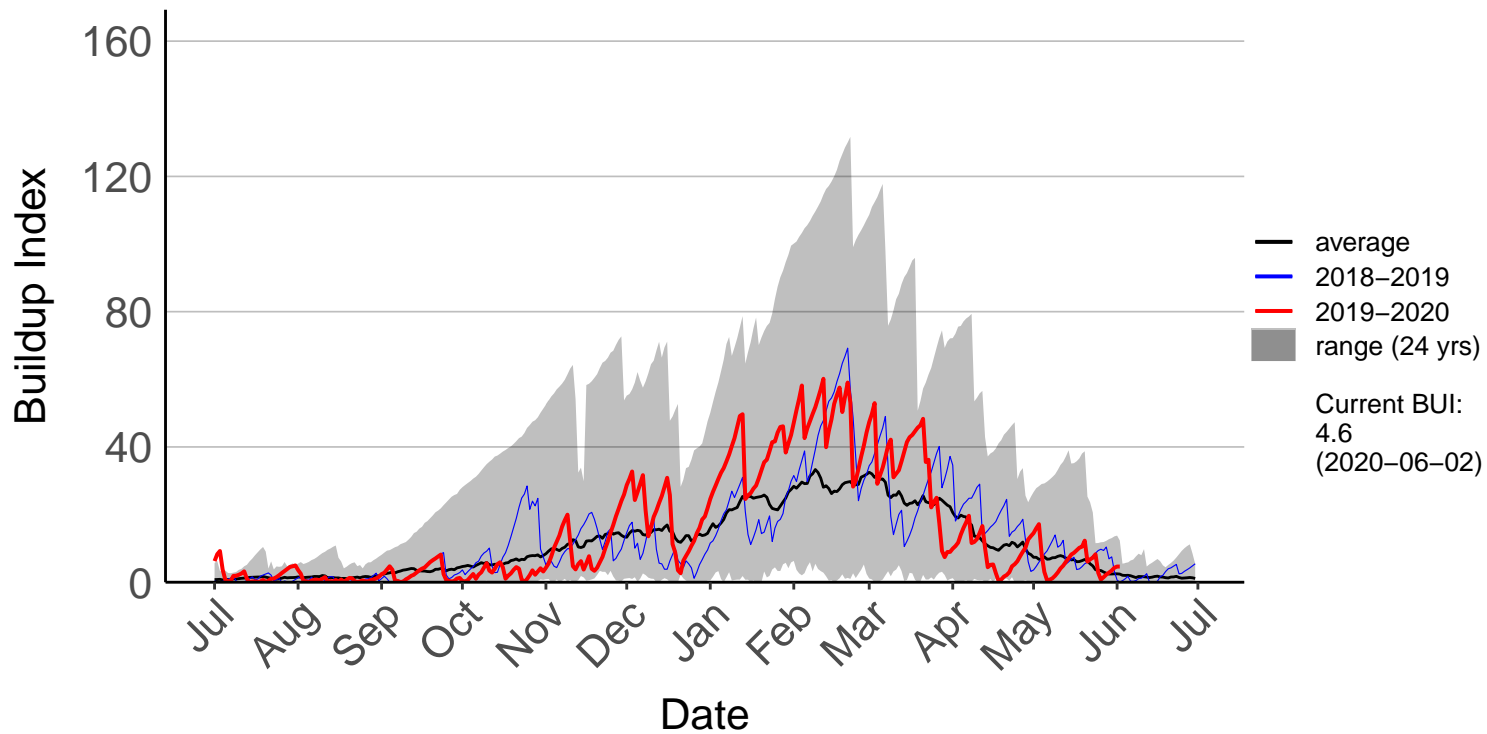

Feilding Raws (Oct 2017 to Jun 2020)

Hunterville Raws (Dec 2017 to Jun 2020)

Kirikau Raws (Jun 2016 to Jun 2020)

Levin Aws (Jul 1996 to Jun 2020)

Matarawa Raws (Feb 2014 to Jun 2020)

National Park Raws (Jul 1996 to Jun 2020)

Ngahere Park Raws (Jul 2011 to Jun 2020)

Ngamatea Raws (Jul 1996 to Jun 2020)

Pahiatua Ews (Jun 2010 to Jun 2020)

Palmerston North SYNOP (Jul 1996 to Jun 2020)

Paradise Valley Raws (Mar 2017 to Jun 2020)

Ranana Raws (Oct 2017 to Jun 2020)

Raumai Raws (Sep 1996 to Jun 2020)

Tapuae Raws (May 1997 to Jun 2020)

Tarn Track Raws (Mar 2017 to Jun 2020)

Three Kings Raws (Jan 2005 to Jun 2020)

Waimarino Forest Raws (Jul 1996 to Jun 2020)

Waione East Raws (Jul 2017 to Jun 2020)