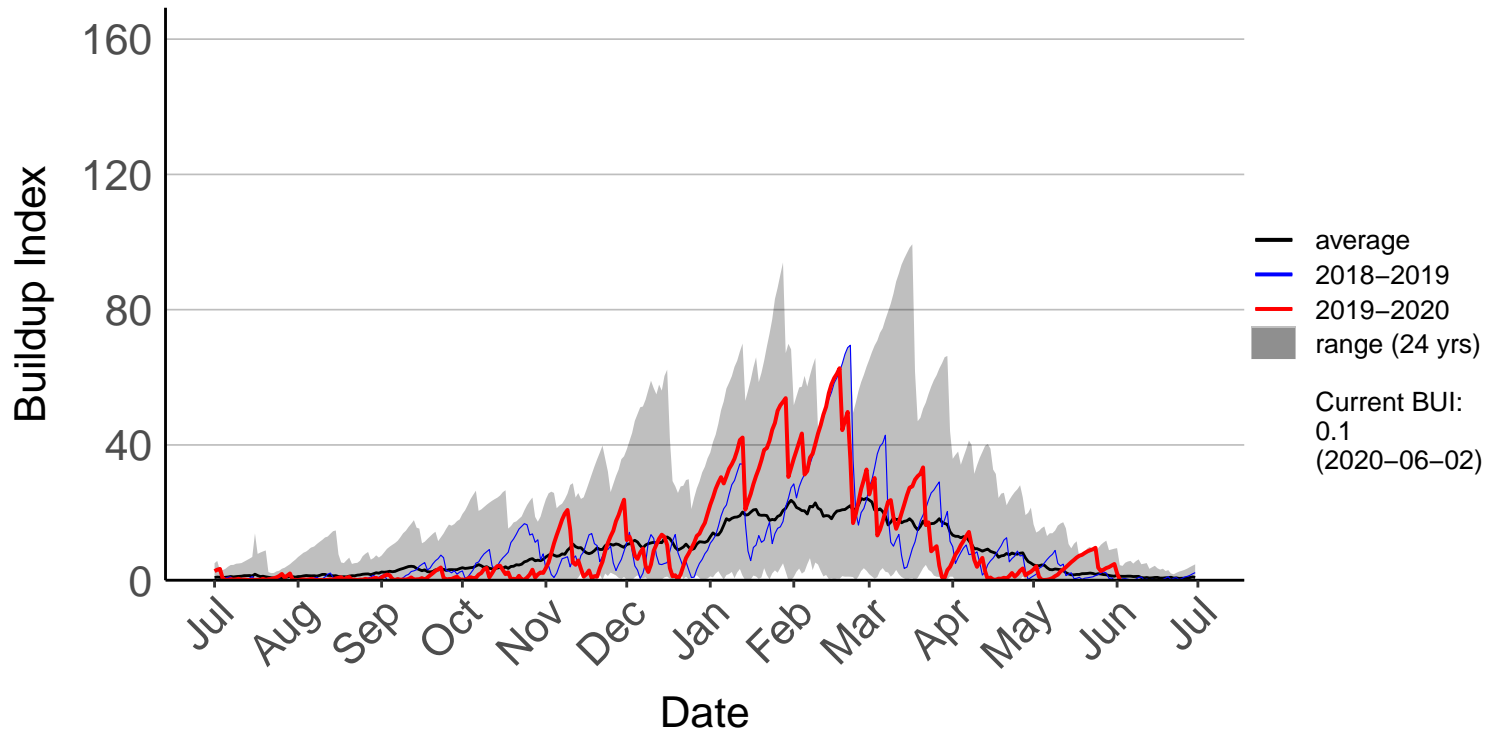

Raumai Raws (Sep 1996 to Jun 2020)

Tapuae Raws (May 1997 to Jun 2020)

Tarn Track Raws (Mar 2017 to Jun 2020)

Three Kings Raws (Jan 2005 to Jun 2020)

Waimarino Forest Raws (Jul 1996 to Jun 2020)

Waione East Raws (Jul 2017 to Jun 2020)

Westlawn Raws (Feb 2005 to Jun 2020)

Whangaehu Raws (Jul 2011 to Jun 2020)

Whanganui Raws (May 2017 to Jun 2020)