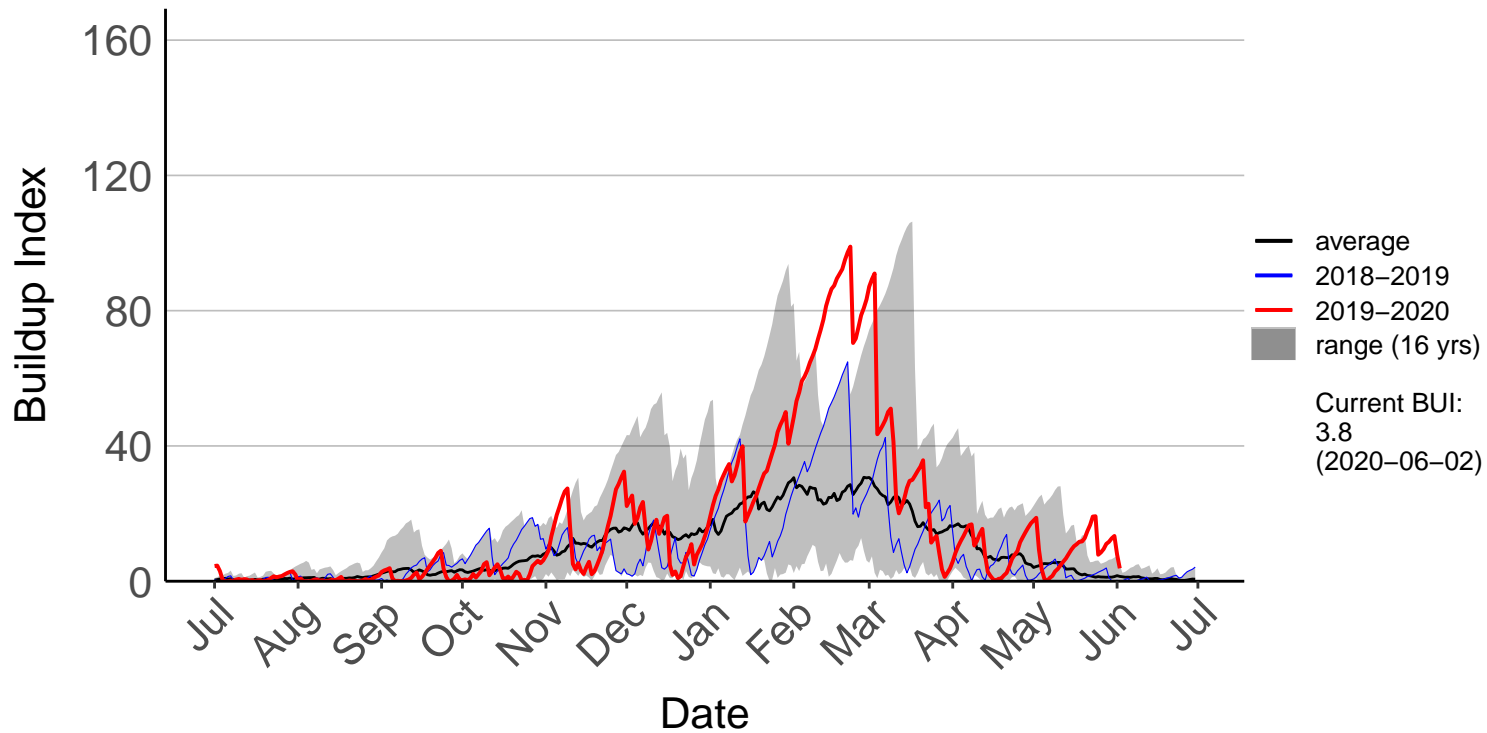

Akitio Ews (Mar 2010 to Jun 2020)

Alfredton Raws (Dec 2005 to Jul 2017) – DISCONTINUED

Alfredton South Raws (Jul 2017 to Jun 2020)

Dannevirke Ews (Jun 2007 to Jun 2020)

Desert Road Summit Raws (Mar 2005 to Jun 2020)

Feilding Raws (Oct 2017 to Jun 2020)

Hunterville Raws (Dec 2017 to Jun 2020)

Kirikau Raws (Jun 2016 to Jun 2020)

Levin Aws (Jul 1996 to Jun 2020)

Matarawa Raws (Feb 2014 to Jun 2020)

National Park Raws (Jul 1996 to Jun 2020)