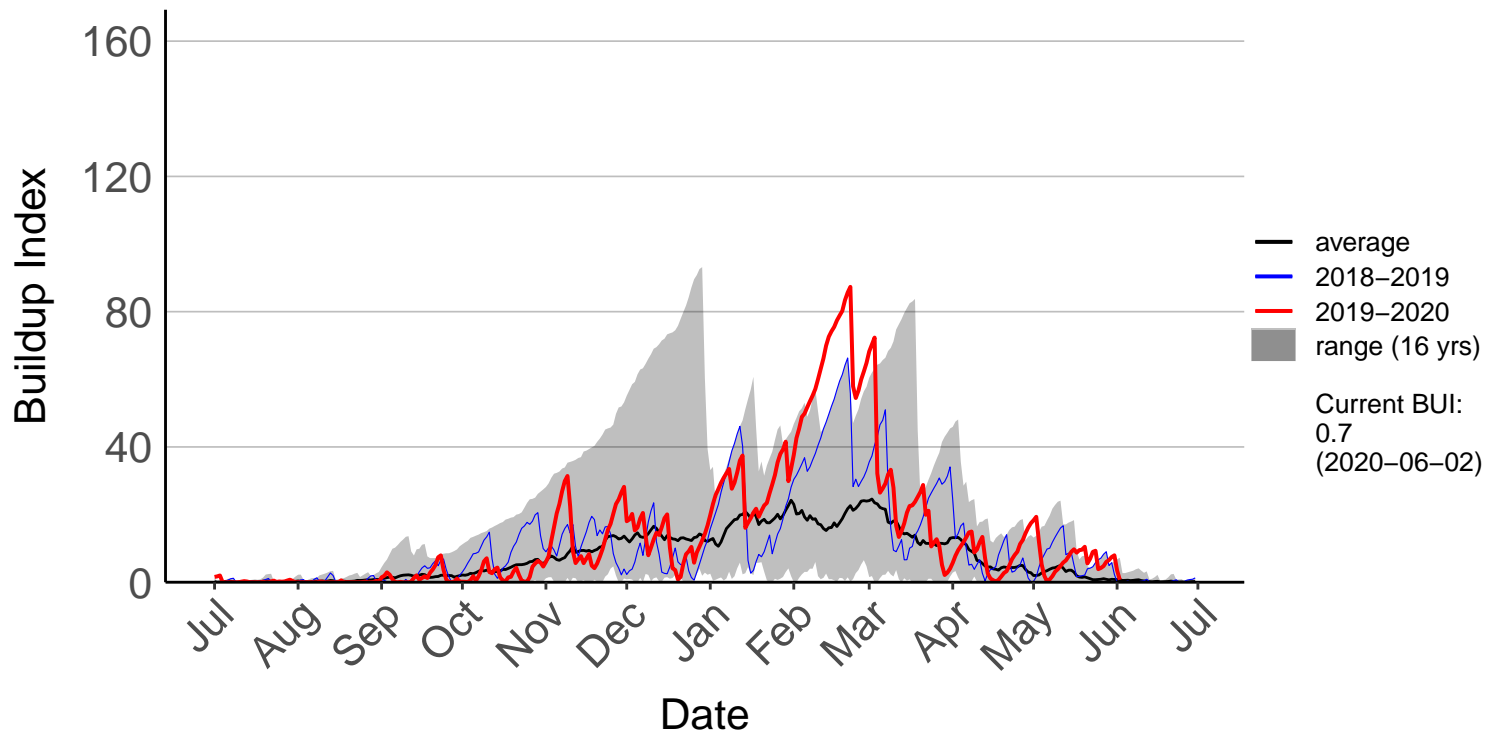

Raumai Raws (Sep 1996 to Jun 2020)

Tapuae Raws (May 1997 to Jun 2020)

Tarn Track Raws (Mar 2017 to Jun 2020)

Three Kings Raws (Jan 2005 to Jun 2020)

Waimarino Forest Raws (Jul 1996 to Jun 2020)

Waione East Raws (Jul 2017 to Jun 2020)

Westlawn Raws (Feb 2005 to Jun 2020)

Whangaehu Raws (Jul 2011 to Jun 2020)

Whanganui Raws (May 2017 to Jun 2020)