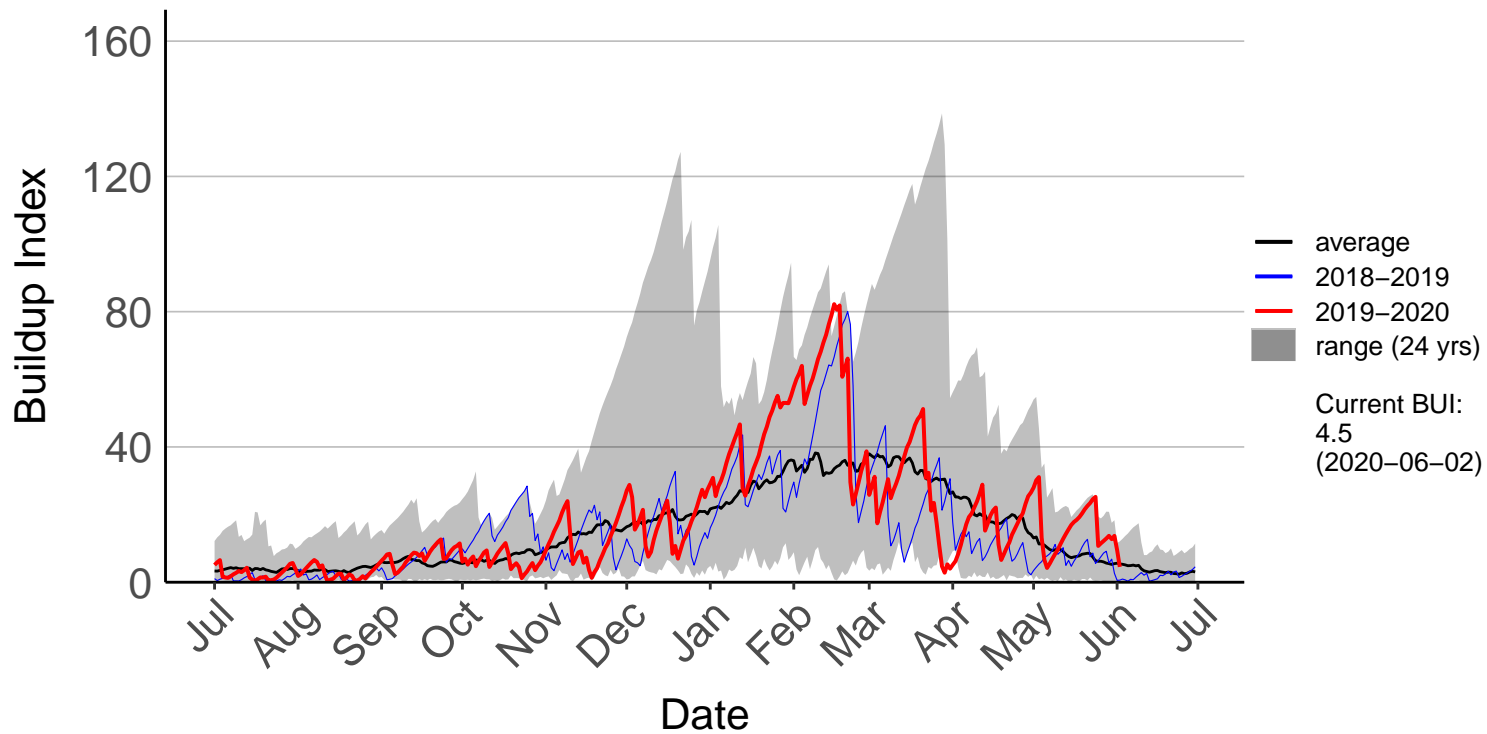

Feilding Raws (Oct 2017 to Jun 2020)

Hunterville Raws (Dec 2017 to Jun 2020)

Kirikau Raws (Jun 2016 to Jun 2020)

Levin Aws (Jul 1996 to Jun 2020)

Matarawa Raws (Feb 2014 to Jun 2020)

National Park Raws (Jul 1996 to Jun 2020)

Ngahere Park Raws (Jul 2011 to Jun 2020)

Ngamatea Raws (Jul 1996 to Jun 2020)

Pahiatua Ews (Jun 2010 to Jun 2020)

Palmerston North SYNOP (Jul 1996 to Jun 2020)

Paradise Valley Raws (Mar 2017 to Jun 2020)

Ranana Raws (Oct 2017 to Jun 2020)

Raumai Raws (Sep 1996 to Jun 2020)

Tapuae Raws (May 1997 to Jun 2020)

Tarn Track Raws (Mar 2017 to Jun 2020)

Three Kings Raws (Jan 2005 to Jun 2020)

Waimarino Forest Raws (Jul 1996 to Jun 2020)

Waione East Raws (Jul 2017 to Jun 2020)