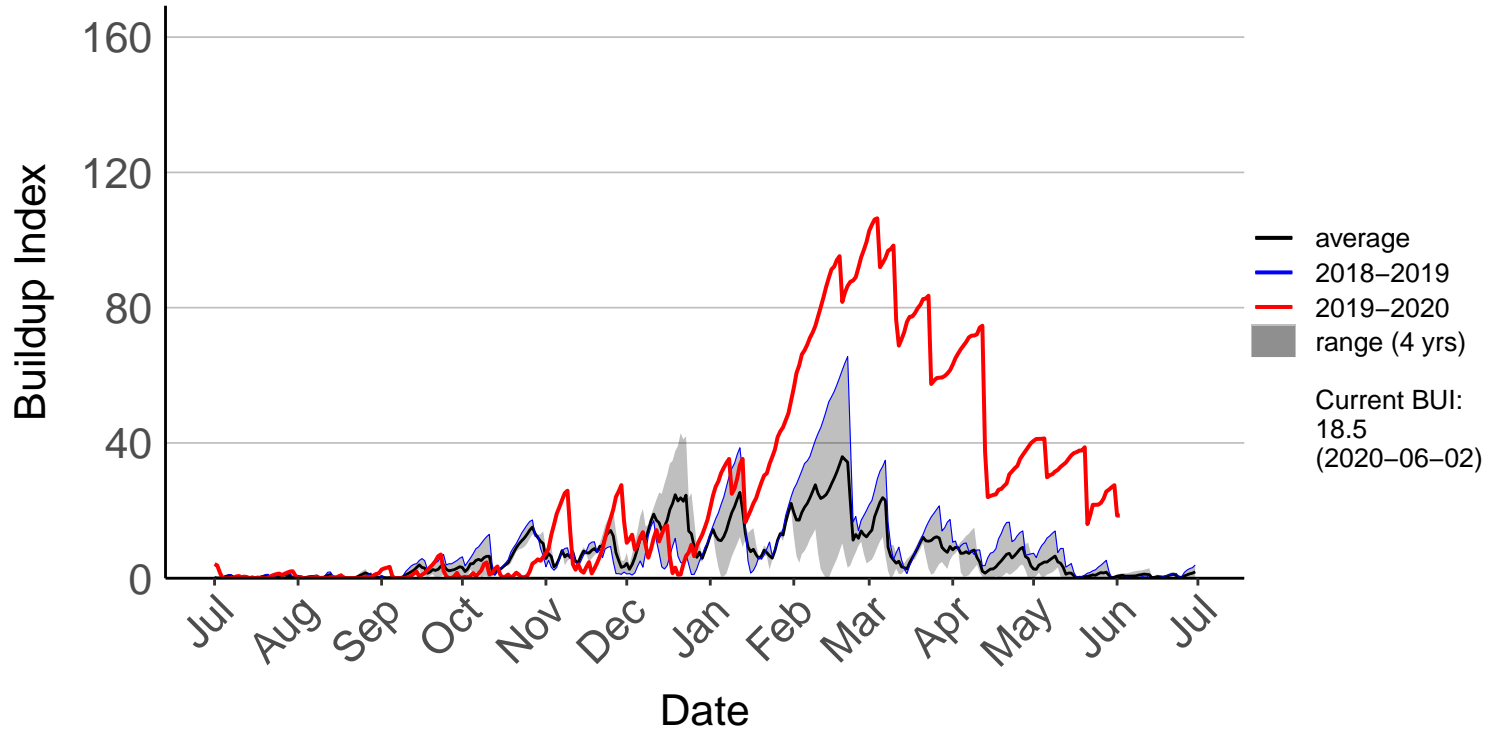

Feilding Raws (Oct 2017 to Jun 2020)

Hunterville Raws (Dec 2017 to Jun 2020)

Kirikau Raws (Jun 2016 to Jun 2020)

Levin Aws (Jul 1996 to Jun 2020)

Matarawa Raws (Feb 2014 to Jun 2020)

National Park Raws (Jul 1996 to Jun 2020)

Ngahere Park Raws (Jul 2011 to Jun 2020)

Ngamatea Raws (Jul 1996 to Jun 2020)

Pahiatua Ews (Jun 2010 to Jun 2020)

Palmerston North SYNOP (Jul 1996 to Jun 2020)

Paradise Valley Raws (Mar 2017 to Jun 2020)

Ranana Raws (Oct 2017 to Jun 2020)

Raumai Raws (Sep 1996 to Jun 2020)

Tapuae Raws (May 1997 to Jun 2020)

Tarn Track Raws (Mar 2017 to Jun 2020)

Three Kings Raws (Jan 2005 to Jun 2020)

Waimarino Forest Raws (Jul 1996 to Jun 2020)

Waione East Raws (Jul 2017 to Jun 2020)