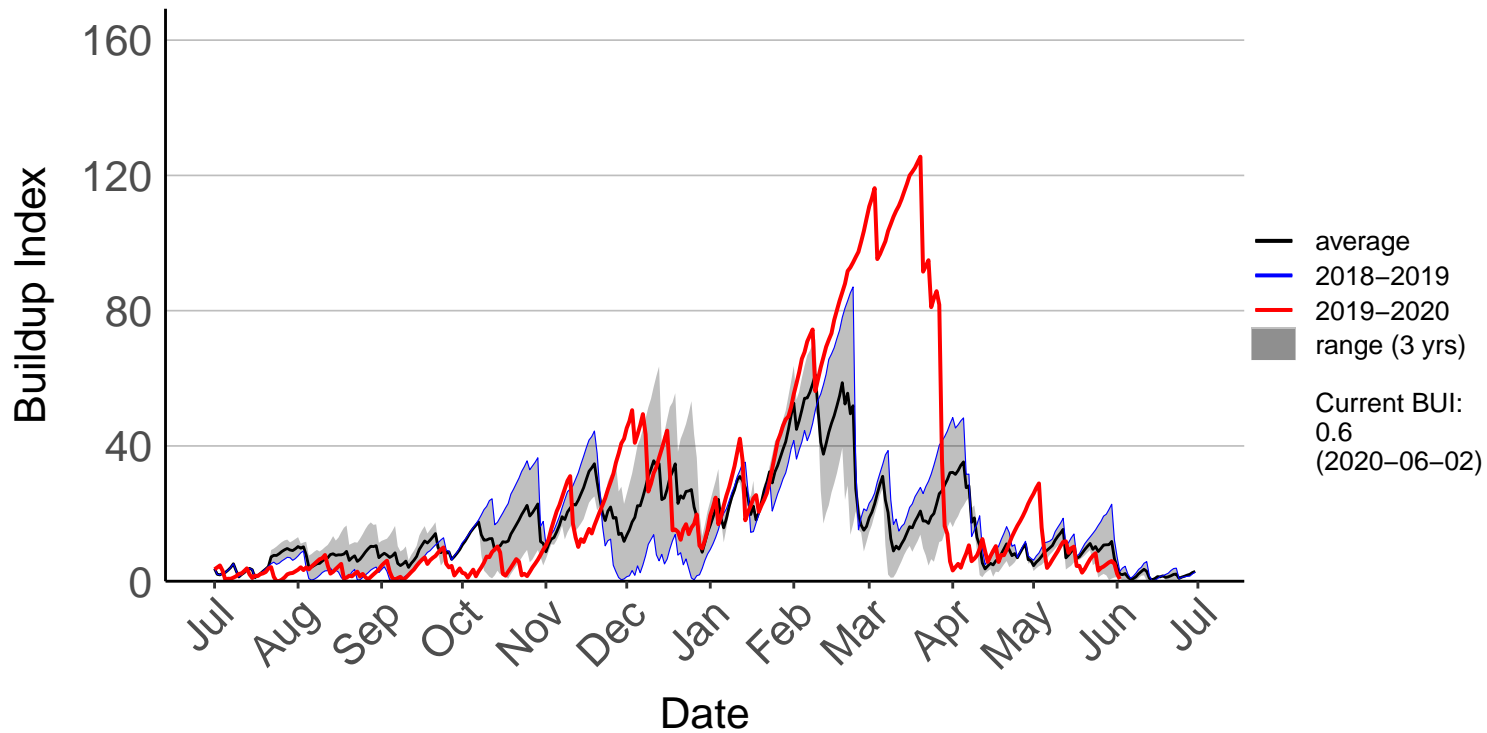

Raumai Raws (Sep 1996 to Jun 2020)

Tapuae Raws (May 1997 to Jun 2020)

Tarn Track Raws (Mar 2017 to Jun 2020)

Three Kings Raws (Jan 2005 to Jun 2020)

Waimarino Forest Raws (Jul 1996 to Jun 2020)

Waione East Raws (Jul 2017 to Jun 2020)

Westlawn Raws (Feb 2005 to Jun 2020)

Whangaehu Raws (Jul 2011 to Jun 2020)

Whanganui Raws (May 2017 to Jun 2020)