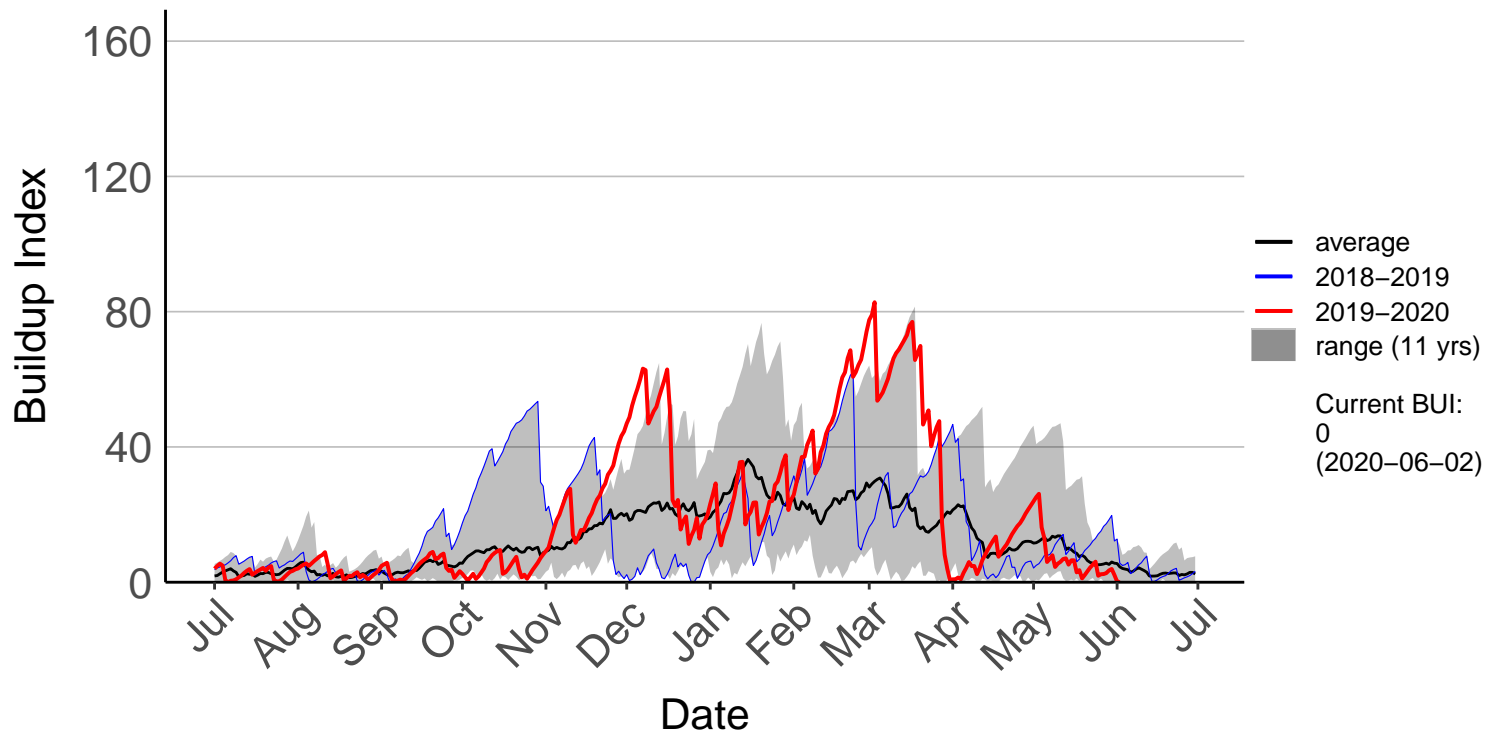

Akitio Ews (Mar 2010 to Jun 2020)

Alfredton Raws (Dec 2005 to Jul 2017) – DISCONTINUED

Alfredton South Raws (Jul 2017 to Jun 2020)

Dannevirke Ews (Jun 2007 to Jun 2020)

Desert Road Summit Raws (Mar 2005 to Jun 2020)

Feilding Raws (Oct 2017 to Jun 2020)

Hunterville Raws (Dec 2017 to Jun 2020)

Kirikau Raws (Jun 2016 to Jun 2020)

Levin Aws (Jul 1996 to Jun 2020)

Matarawa Raws (Feb 2014 to Jun 2020)

National Park Raws (Jul 1996 to Jun 2020)