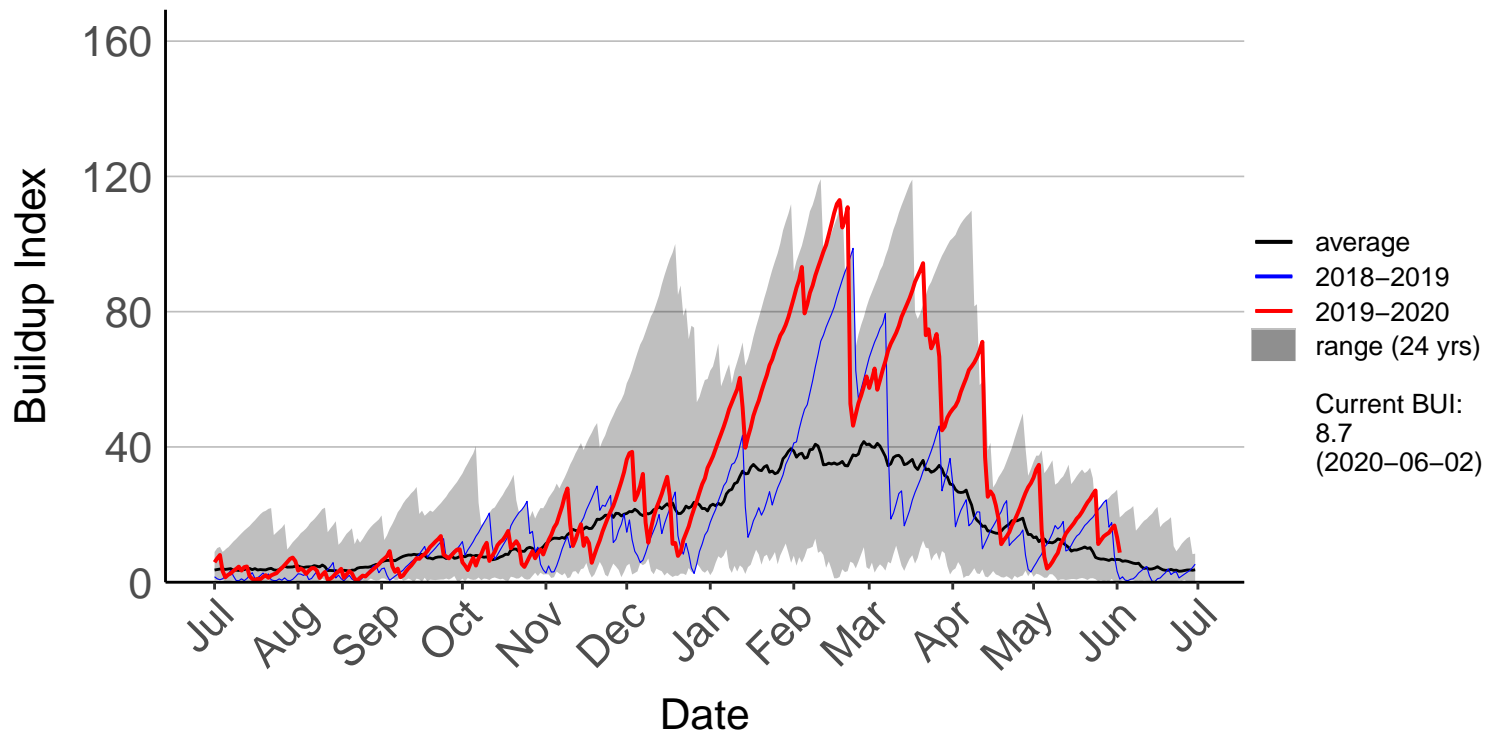

Raumai Raws (Sep 1996 to Jun 2020)

Tapuae Raws (May 1997 to Jun 2020)

Tarn Track Raws (Mar 2017 to Jun 2020)

Three Kings Raws (Jan 2005 to Jun 2020)

Waimarino Forest Raws (Jul 1996 to Jun 2020)

Waione East Raws (Jul 2017 to Jun 2020)

Waione Raws (Sep 1996 to Jul 2017) – DISCONTINUED

Waiouru Airstrip Aws (Jul 2013 to Jun 2020)

Waitarere Forest Raws (Jul 1996 to Jun 2020)

Wanganui Aws (Jul 1996 to Jun 2020)

Wanganui, Spriggens Park Ews (Jul 1996 to Jun 2020)

Westlawn Raws (Feb 2005 to Jun 2020)

Whangaehu Raws (Jul 2011 to Jun 2020)

Whanganui Raws (May 2017 to Jun 2020)