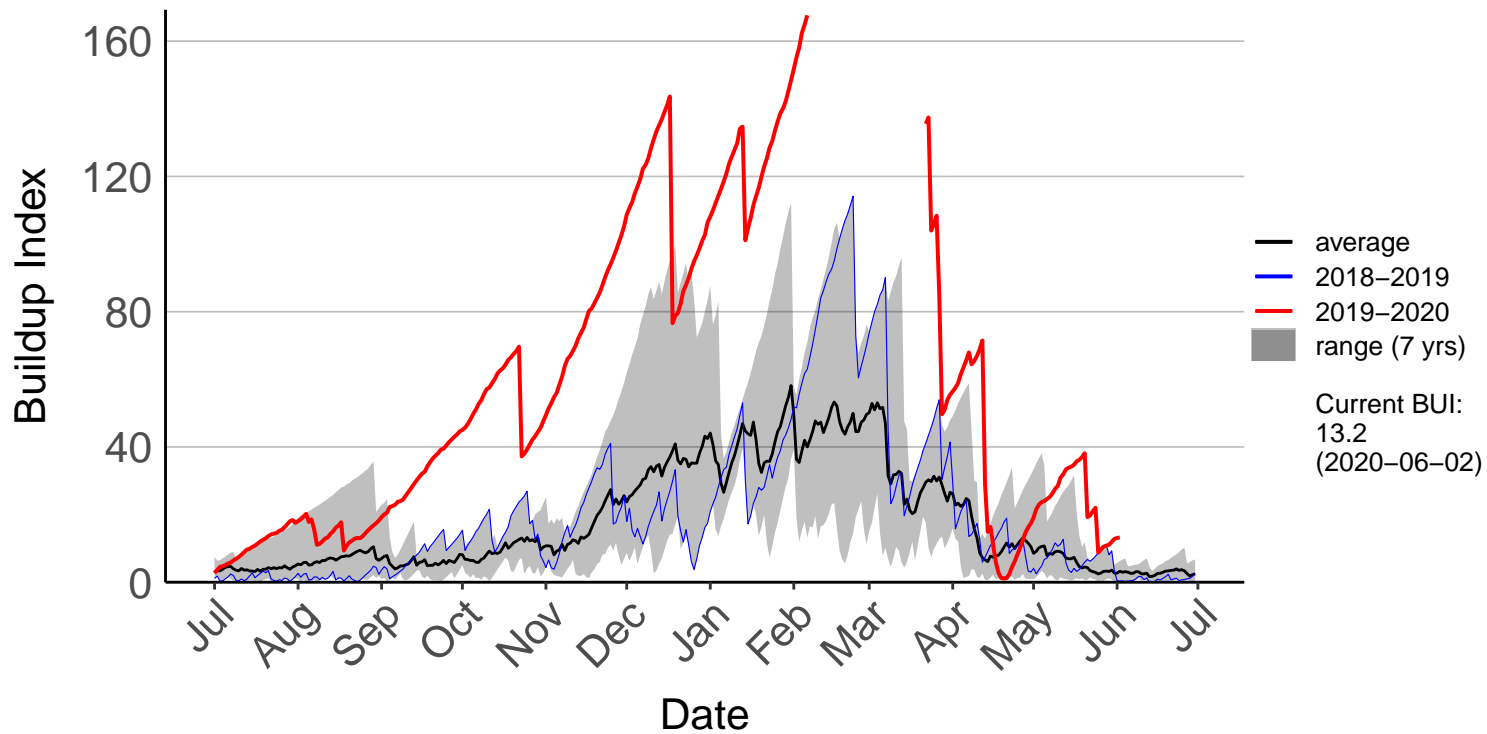

Akitio Ews (Mar 2010 to Jun 2020)

Alfredton Raws (Dec 2005 to Jul 2017) – DISCONTINUED

Alfredton South Raws (Jul 2017 to Jun 2020)

Dannevirke Ews (Jun 2007 to Jun 2020)

Desert Road Summit Raws (Mar 2005 to Jun 2020)

Feilding Raws (Oct 2017 to Jun 2020)

Hunterville Raws (Dec 2017 to Jun 2020)

Kirikau Raws (Jun 2016 to Jun 2020)

Levin Aws (Jul 1996 to Jun 2020)

Matarawa Raws (Feb 2014 to Jun 2020)

National Park Raws (Jul 1996 to Jun 2020)

Ngahere Park Raws (Jul 2011 to Jun 2020)

Ngamatea Raws (Jul 1996 to Jun 2020)

Pahiatua Ews (Jun 2010 to Jun 2020)

Palmerston North SYNOP (Jul 1996 to Jun 2020)

Paradise Valley Raws (Mar 2017 to Jun 2020)

Ranana Raws (Oct 2017 to Jun 2020)

Raumai Raws (Sep 1996 to Jun 2020)

Tapuae Raws (May 1997 to Jun 2020)

Tarn Track Raws (Mar 2017 to Jun 2020)

Three Kings Raws (Jan 2005 to Jun 2020)

Waimarino Forest Raws (Jul 1996 to Jun 2020)

Waione East Raws (Jul 2017 to Jun 2020)