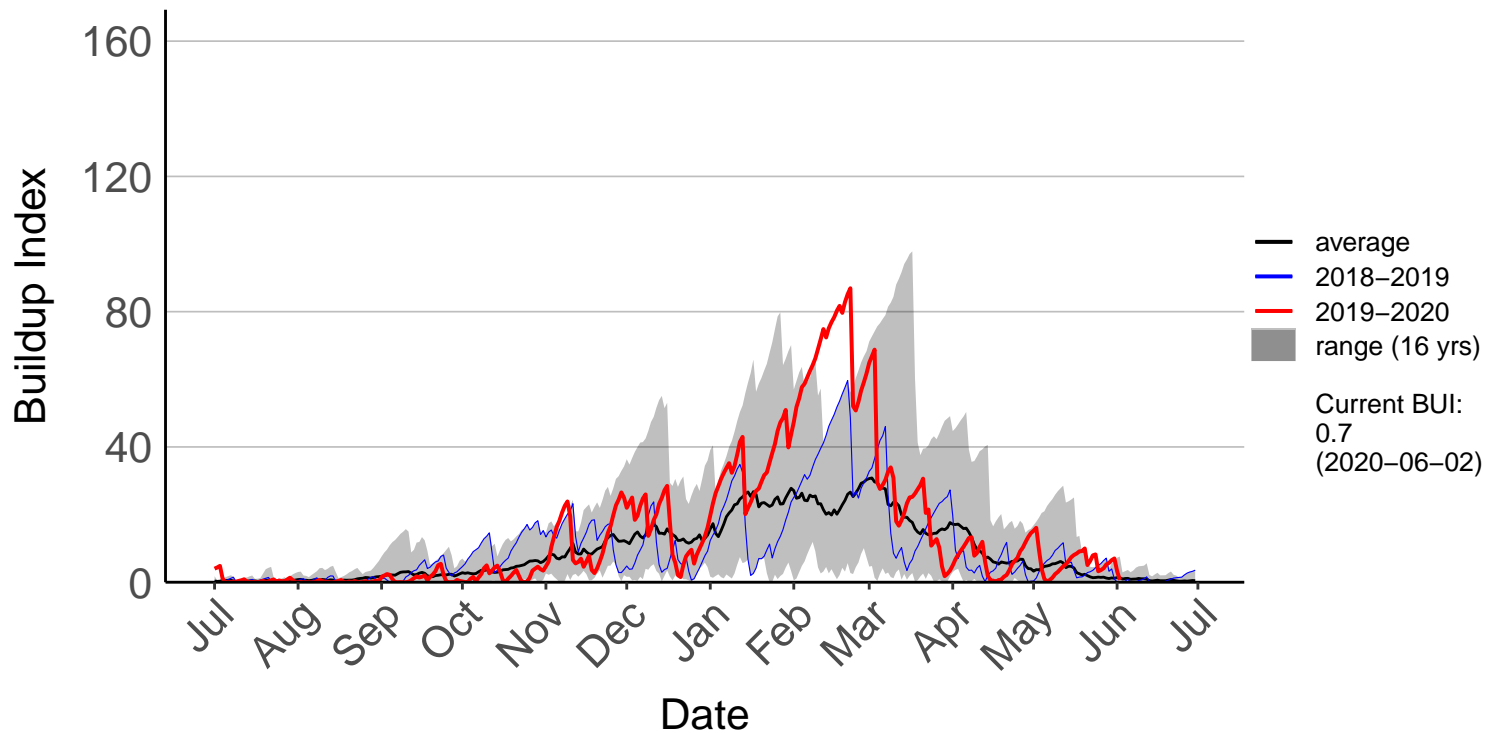

Raumai Raws (Sep 1996 to Jun 2020)

Tapuae Raws (May 1997 to Jun 2020)

Tarn Track Raws (Mar 2017 to Jun 2020)

Three Kings Raws (Jan 2005 to Jun 2020)

Waimarino Forest Raws (Jul 1996 to Jun 2020)

Waione East Raws (Jul 2017 to Jun 2020)

Waione Raws (Sep 1996 to Jul 2017) – DISCONTINUED

Waiouru Airstrip Aws (Jul 2013 to Jun 2020)

Waitarere Forest Raws (Jul 1996 to Jun 2020)

Wanganui Aws (Jul 1996 to Jun 2020)

Wanganui, Spriggens Park Ews (Jul 1996 to Jun 2020)

Westlawn Raws (Feb 2005 to Jun 2020)

Whangaehu Raws (Jul 2011 to Jun 2020)

Whanganui Raws (May 2017 to Jun 2020)