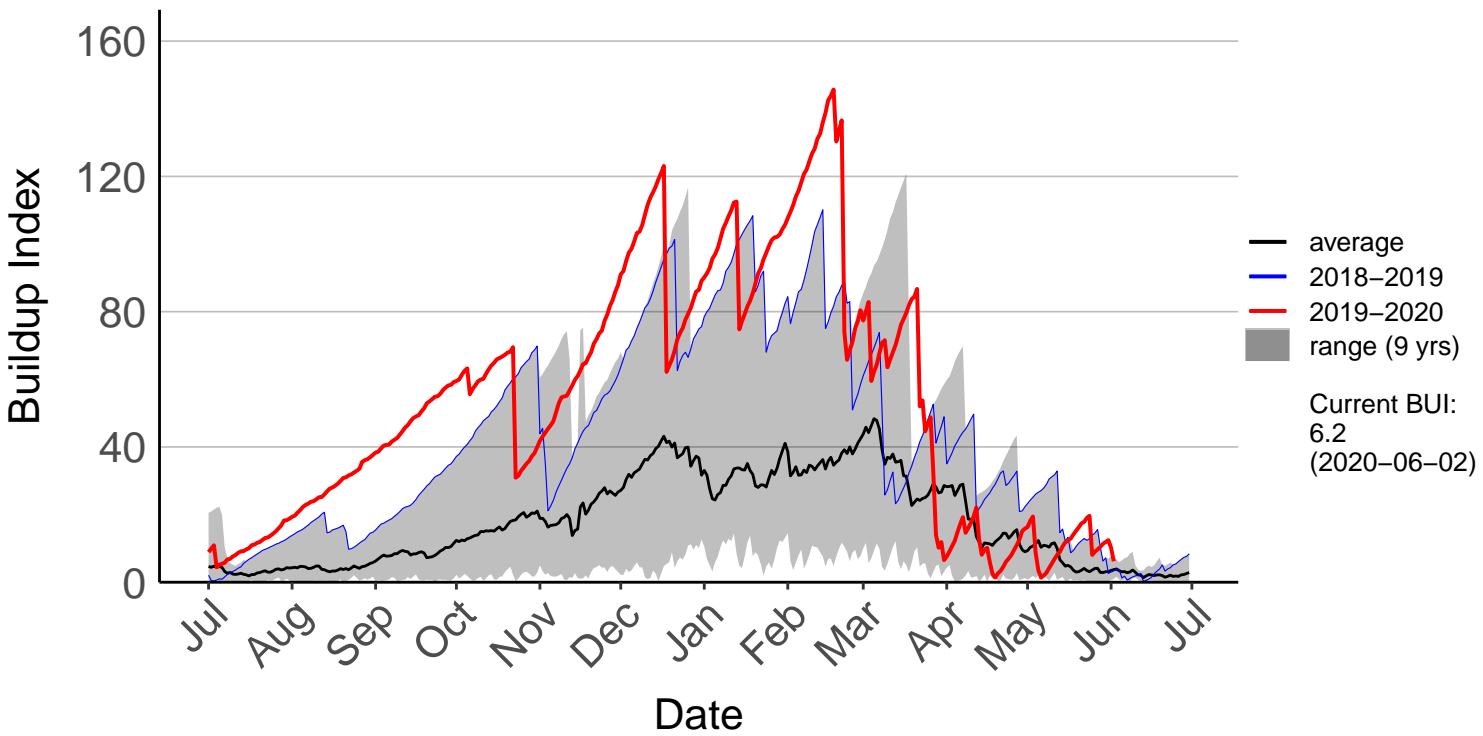

Akitio Ews (Mar 2010 to Jun 2020)

Alfredton Raws (Dec 2005 to Jul 2017) – DISCONTINUED

Alfredton South Raws (Jul 2017 to Jun 2020)

Dannevirke Ews (Jun 2007 to Jun 2020)

Desert Road Summit Raws (Mar 2005 to Jun 2020)

Feilding Raws (Oct 2017 to Jun 2020)

Hunterville Raws (Dec 2017 to Jun 2020)

Kirikau Raws (Jun 2016 to Jun 2020)

Levin Aws (Jul 1996 to Jun 2020)

Matarawa Raws (Feb 2014 to Jun 2020)

National Park Raws (Jul 1996 to Jun 2020)

Ngahere Park Raws (Jul 2011 to Jun 2020)

Ngamatea Raws (Jul 1996 to Jun 2020)

Pahiatua Ews (Jun 2010 to Jun 2020)

Palmerston North SYNOP (Jul 1996 to Jun 2020)

Paradise Valley Raws (Mar 2017 to Jun 2020)

Ranana Raws (Oct 2017 to Jun 2020)

Raumai Raws (Sep 1996 to Jun 2020)

Tapuae Raws (May 1997 to Jun 2020)

Tarn Track Raws (Mar 2017 to Jun 2020)

Three Kings Raws (Jan 2005 to Jun 2020)

Waimarino Forest Raws (Jul 1996 to Jun 2020)

Waione East Raws (Jul 2017 to Jun 2020)