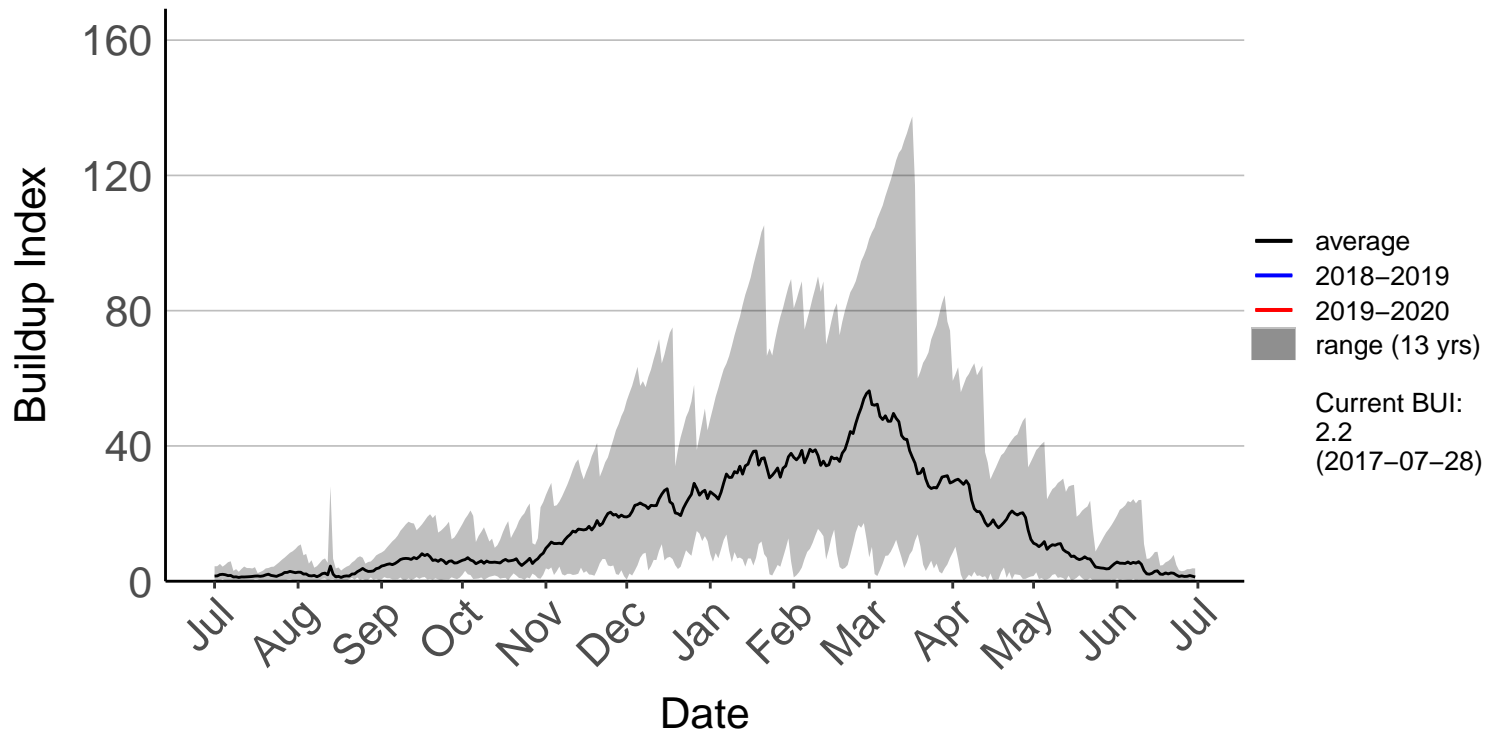

Akitio Ews (Mar 2010 to Jun 2020)

Alfredton Raws (Dec 2005 to Jul 2017) – DISCONTINUED

Alfredton South Raws (Jul 2017 to Jun 2020)

Dannevirke Ews (Jun 2007 to Jun 2020)

Desert Road Summit Raws (Mar 2005 to Jun 2020)

Feilding Raws (Oct 2017 to Jun 2020)

Hunterville Raws (Dec 2017 to Jun 2020)

Kirikau Raws (Jun 2016 to Jun 2020)

Levin Aws (Jul 1996 to Jun 2020)

Matarawa Raws (Feb 2014 to Jun 2020)

National Park Raws (Jul 1996 to Jun 2020)