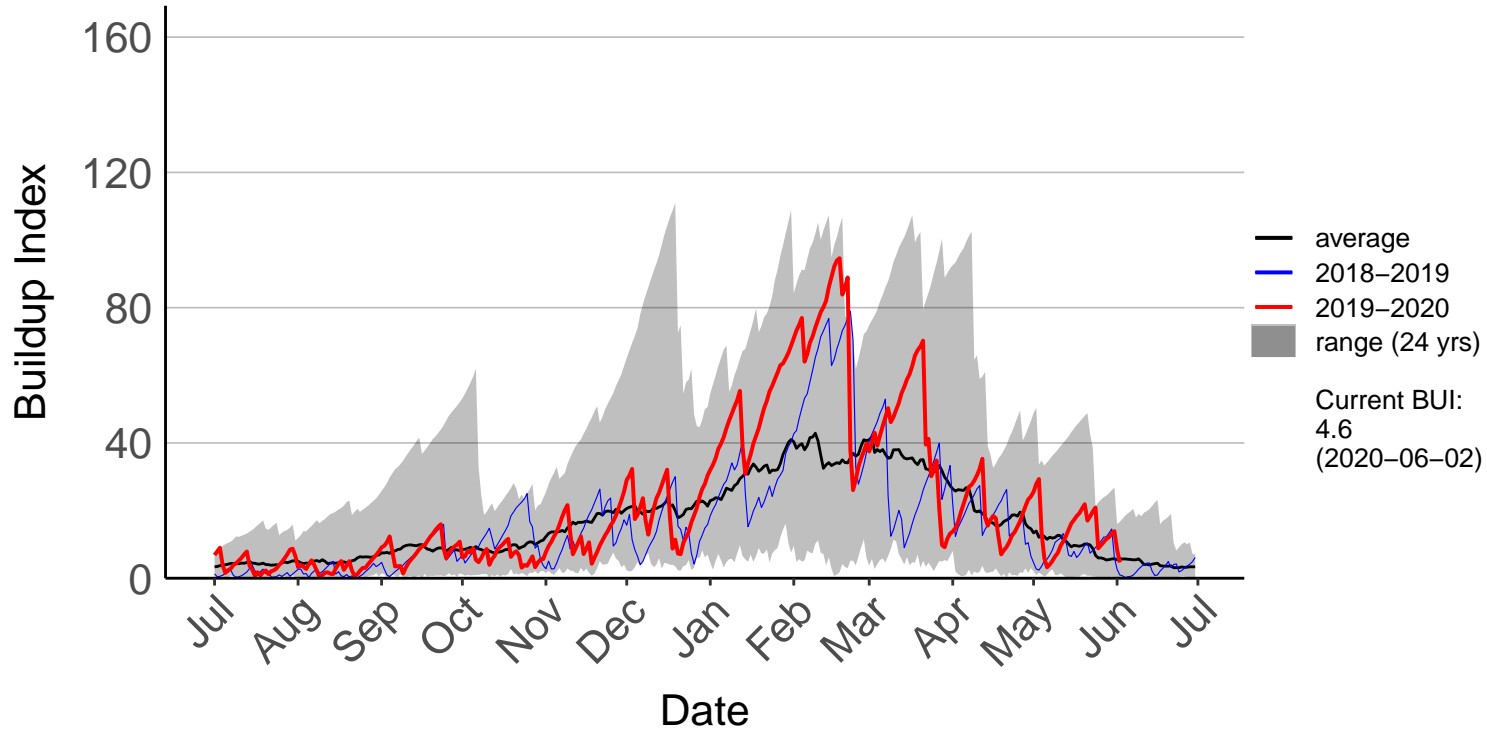

Feilding Raws (Oct 2017 to Jun 2020)

Hunterville Raws (Dec 2017 to Jun 2020)

Kirikau Raws (Jun 2016 to Jun 2020)

Levin Aws (Jul 1996 to Jun 2020)

Matarawa Raws (Feb 2014 to Jun 2020)

National Park Raws (Jul 1996 to Jun 2020)

Ngahere Park Raws (Jul 2011 to Jun 2020)

Ngamatea Raws (Jul 1996 to Jun 2020)

Pahiatua Ews (Jun 2010 to Jun 2020)

Palmerston North SYNOP (Jul 1996 to Jun 2020)

Paradise Valley Raws (Mar 2017 to Jun 2020)

Ranana Raws (Oct 2017 to Jun 2020)

Raumai Raws (Sep 1996 to Jun 2020)

Tapuae Raws (May 1997 to Jun 2020)

Tarn Track Raws (Mar 2017 to Jun 2020)

Three Kings Raws (Jan 2005 to Jun 2020)

Waimarino Forest Raws (Jul 1996 to Jun 2020)

Waione East Raws (Jul 2017 to Jun 2020)