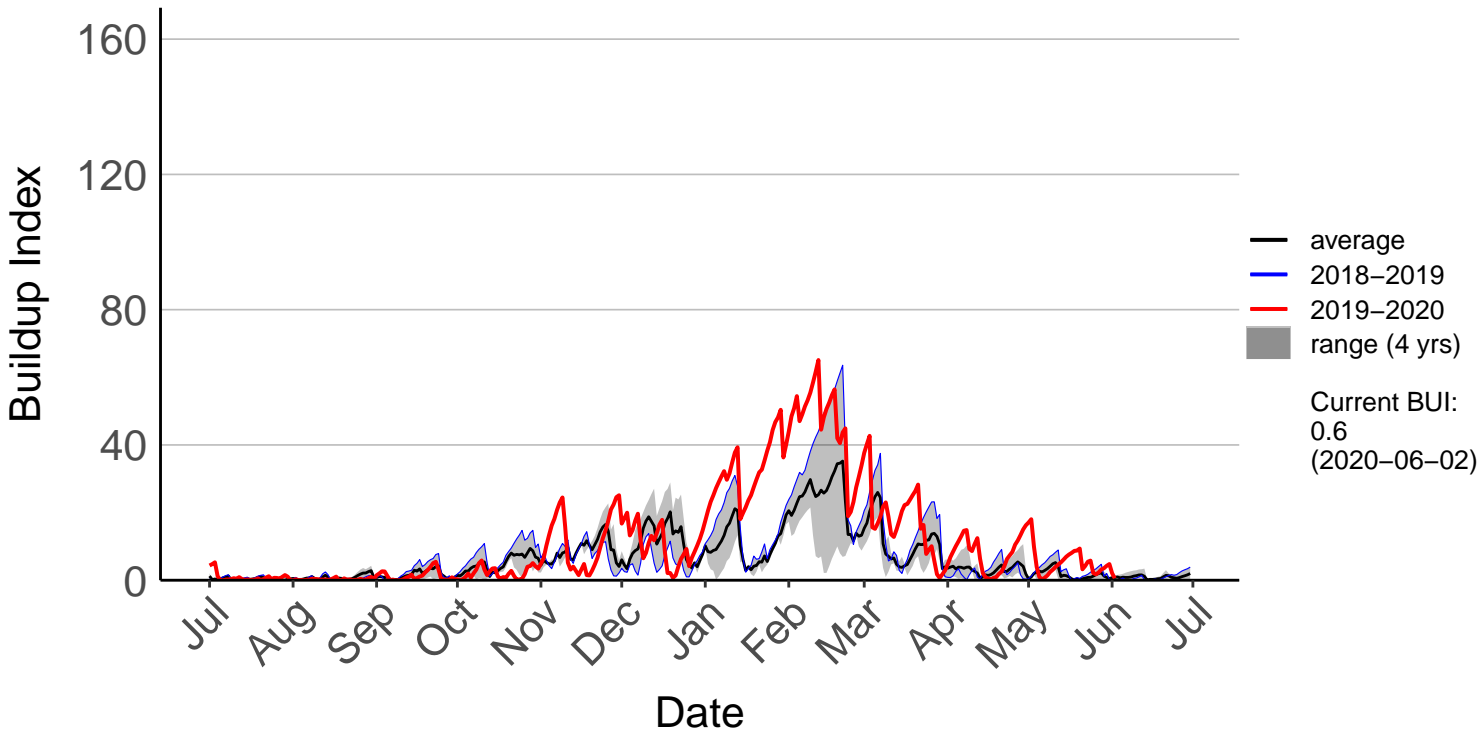

Feilding Raws (Oct 2017 to Jun 2020)

Hunterville Raws (Dec 2017 to Jun 2020)

Kirikau Raws (Jun 2016 to Jun 2020)

Levin Aws (Jul 1996 to Jun 2020)

Matarawa Raws (Feb 2014 to Jun 2020)

National Park Raws (Jul 1996 to Jun 2020)

Ngahere Park Raws (Jul 2011 to Jun 2020)

Ngamatea Raws (Jul 1996 to Jun 2020)

Pahiatua Ews (Jun 2010 to Jun 2020)

Palmerston North SYNOP (Jul 1996 to Jun 2020)

Paradise Valley Raws (Mar 2017 to Jun 2020)

Ranana Raws (Oct 2017 to Jun 2020)

Raumai Raws (Sep 1996 to Jun 2020)

Tapuae Raws (May 1997 to Jun 2020)

Tarn Track Raws (Mar 2017 to Jun 2020)

Three Kings Raws (Jan 2005 to Jun 2020)

Waimarino Forest Raws (Jul 1996 to Jun 2020)

Waione East Raws (Jul 2017 to Jun 2020)