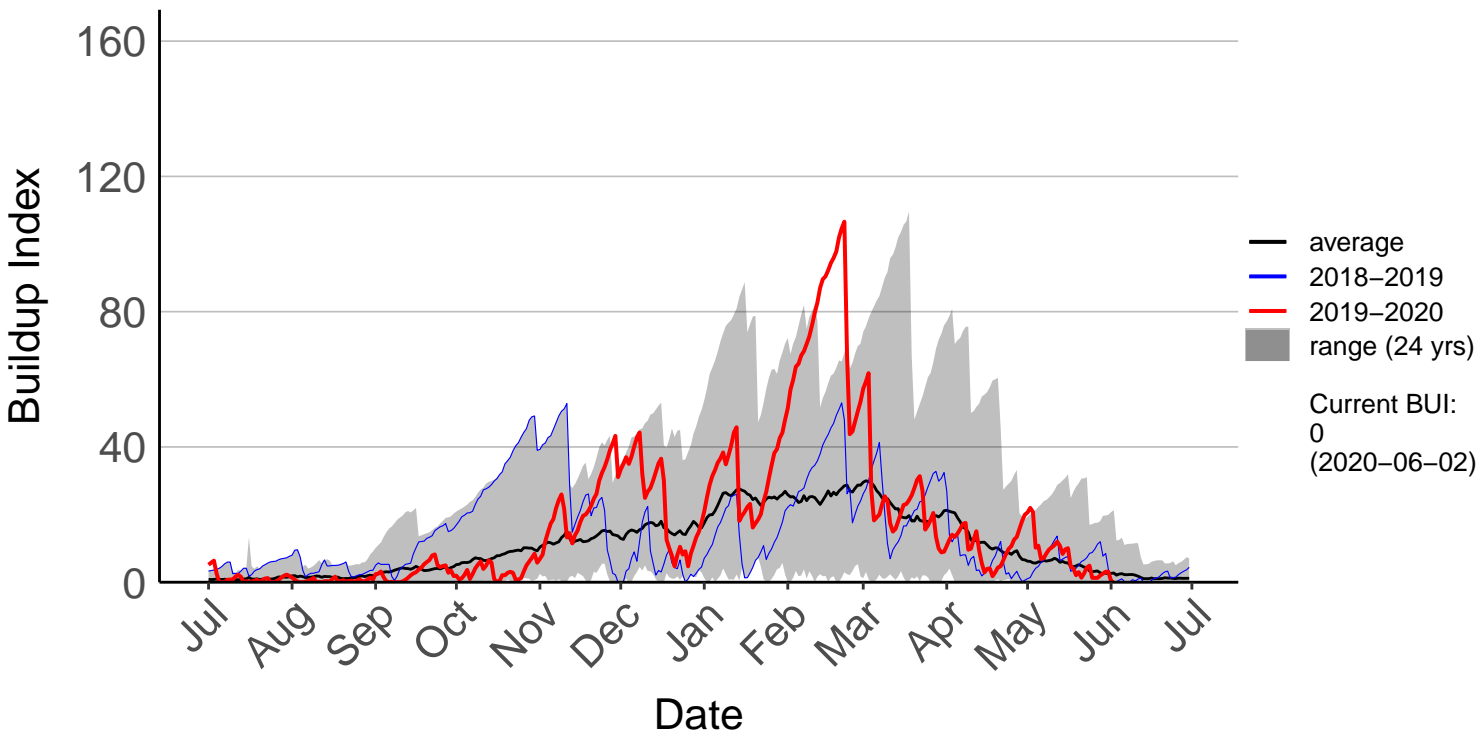

Akitio Ews (Mar 2010 to Jun 2020)

Alfredton Raws (Dec 2005 to Jul 2017) – DISCONTINUED

Alfredton South Raws (Jul 2017 to Jun 2020)

Dannevirke Ews (Jun 2007 to Jun 2020)

Desert Road Summit Raws (Mar 2005 to Jun 2020)

Feilding Raws (Oct 2017 to Jun 2020)

Hunterville Raws (Dec 2017 to Jun 2020)

Kirikau Raws (Jun 2016 to Jun 2020)

Levin Aws (Jul 1996 to Jun 2020)

Matarawa Raws (Feb 2014 to Jun 2020)

National Park Raws (Jul 1996 to Jun 2020)

Ngahere Park Raws (Jul 2011 to Jun 2020)

Ngamatea Raws (Jul 1996 to Jun 2020)

Pahiatua Ews (Jun 2010 to Jun 2020)

Palmerston North SYNOP (Jul 1996 to Jun 2020)

Paradise Valley Raws (Mar 2017 to Jun 2020)

Ranana Raws (Oct 2017 to Jun 2020)

Raumai Raws (Sep 1996 to Jun 2020)

Tapuae Raws (May 1997 to Jun 2020)

Tarn Track Raws (Mar 2017 to Jun 2020)

Three Kings Raws (Jan 2005 to Jun 2020)

Waimarino Forest Raws (Jul 1996 to Jun 2020)

Waione East Raws (Jul 2017 to Jun 2020)