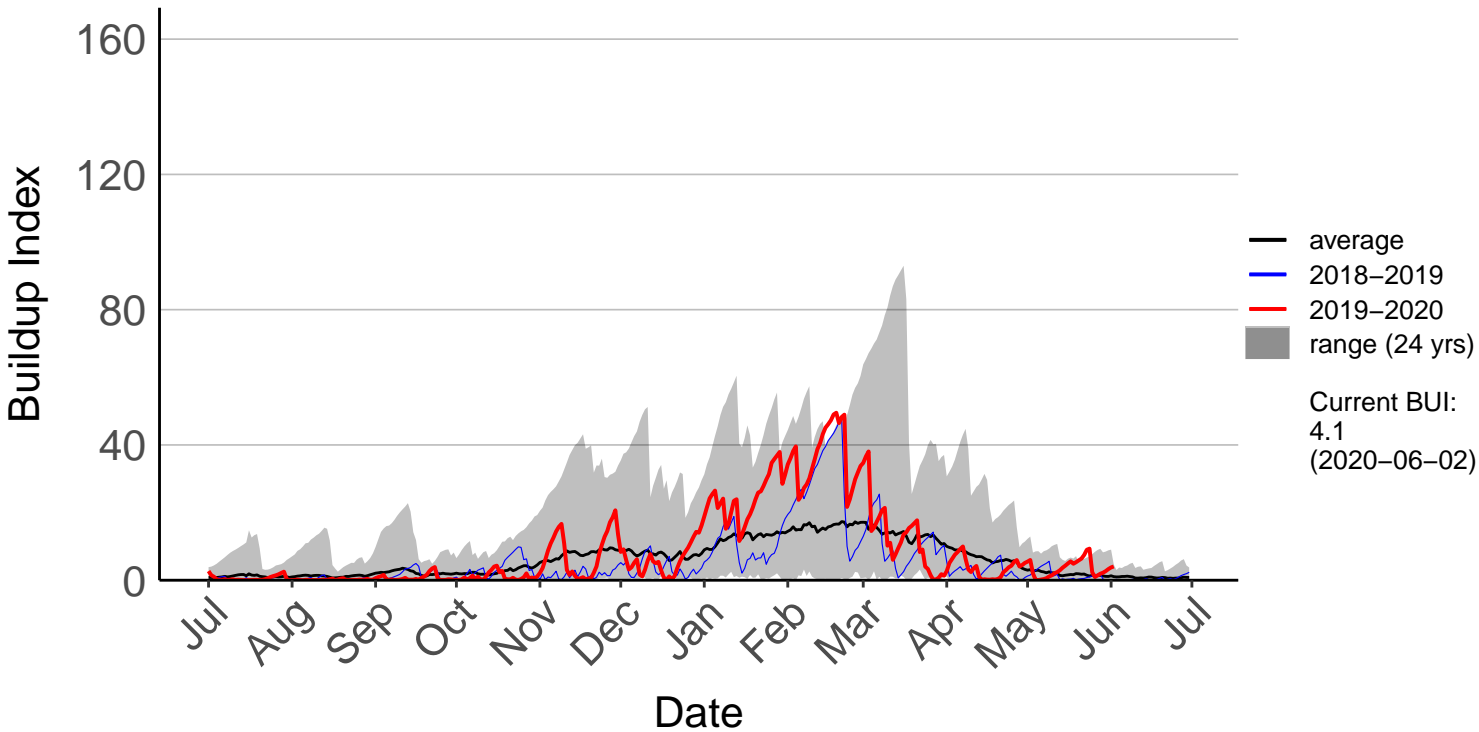

Feilding Raws (Oct 2017 to Jun 2020)

Hunterville Raws (Dec 2017 to Jun 2020)

Kirikau Raws (Jun 2016 to Jun 2020)

Levin Aws (Jul 1996 to Jun 2020)

Matarawa Raws (Feb 2014 to Jun 2020)

National Park Raws (Jul 1996 to Jun 2020)

Ngahere Park Raws (Jul 2011 to Jun 2020)

Ngamatea Raws (Jul 1996 to Jun 2020)

Pahiatua Ews (Jun 2010 to Jun 2020)

Palmerston North SYNOP (Jul 1996 to Jun 2020)

Paradise Valley Raws (Mar 2017 to Jun 2020)

Ranana Raws (Oct 2017 to Jun 2020)

Raumai Raws (Sep 1996 to Jun 2020)

Tapuae Raws (May 1997 to Jun 2020)

Tarn Track Raws (Mar 2017 to Jun 2020)

Three Kings Raws (Jan 2005 to Jun 2020)

Waimarino Forest Raws (Jul 1996 to Jun 2020)

Waione East Raws (Jul 2017 to Jun 2020)