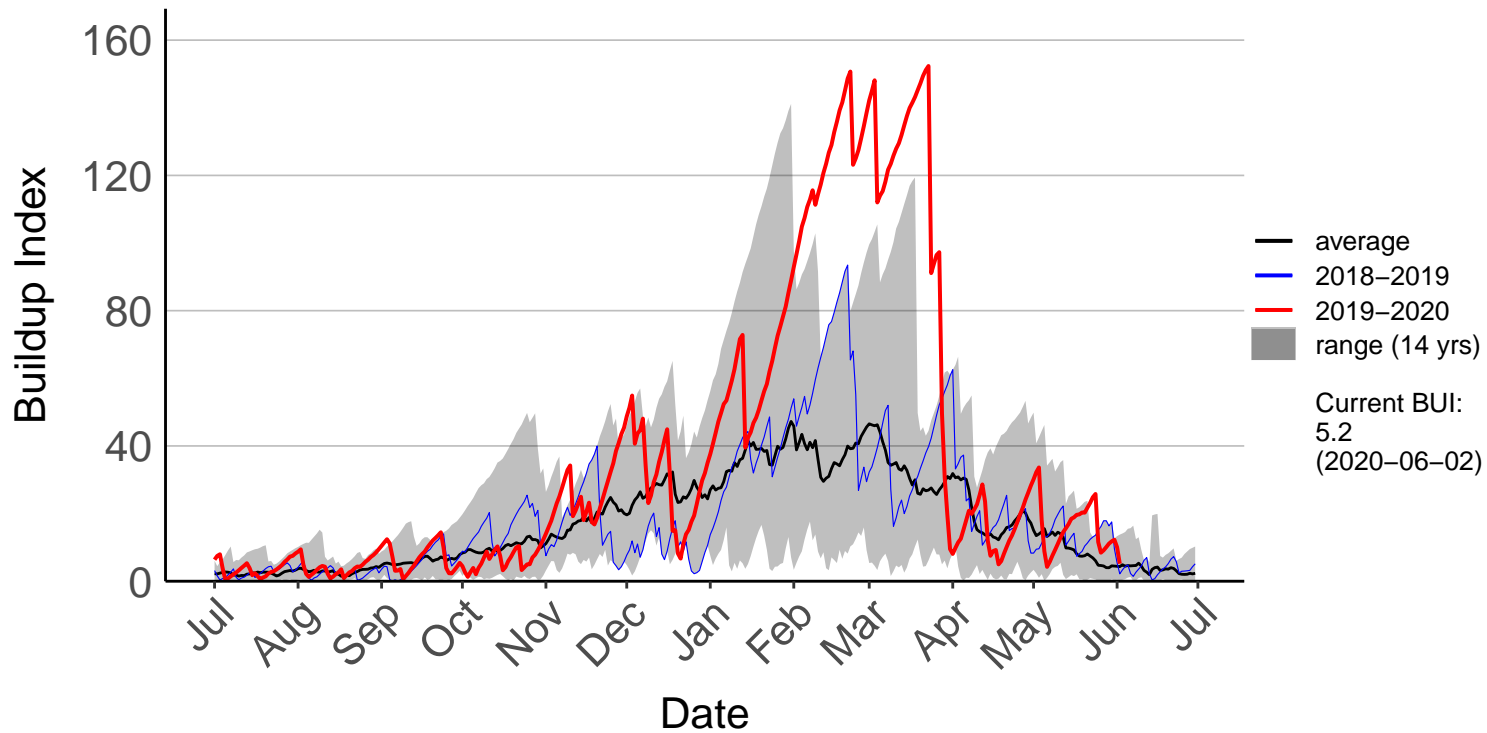

Akitio Ews (Mar 2010 to Jun 2020)

Alfredton Raws (Dec 2005 to Jul 2017) – DISCONTINUED

Alfredton South Raws (Jul 2017 to Jun 2020)

Dannevirke Ews (Jun 2007 to Jun 2020)

Desert Road Summit Raws (Mar 2005 to Jun 2020)

Feilding Raws (Oct 2017 to Jun 2020)

Hunterville Raws (Dec 2017 to Jun 2020)

Kirikau Raws (Jun 2016 to Jun 2020)

Levin Aws (Jul 1996 to Jun 2020)

Matarawa Raws (Feb 2014 to Jun 2020)

National Park Raws (Jul 1996 to Jun 2020)