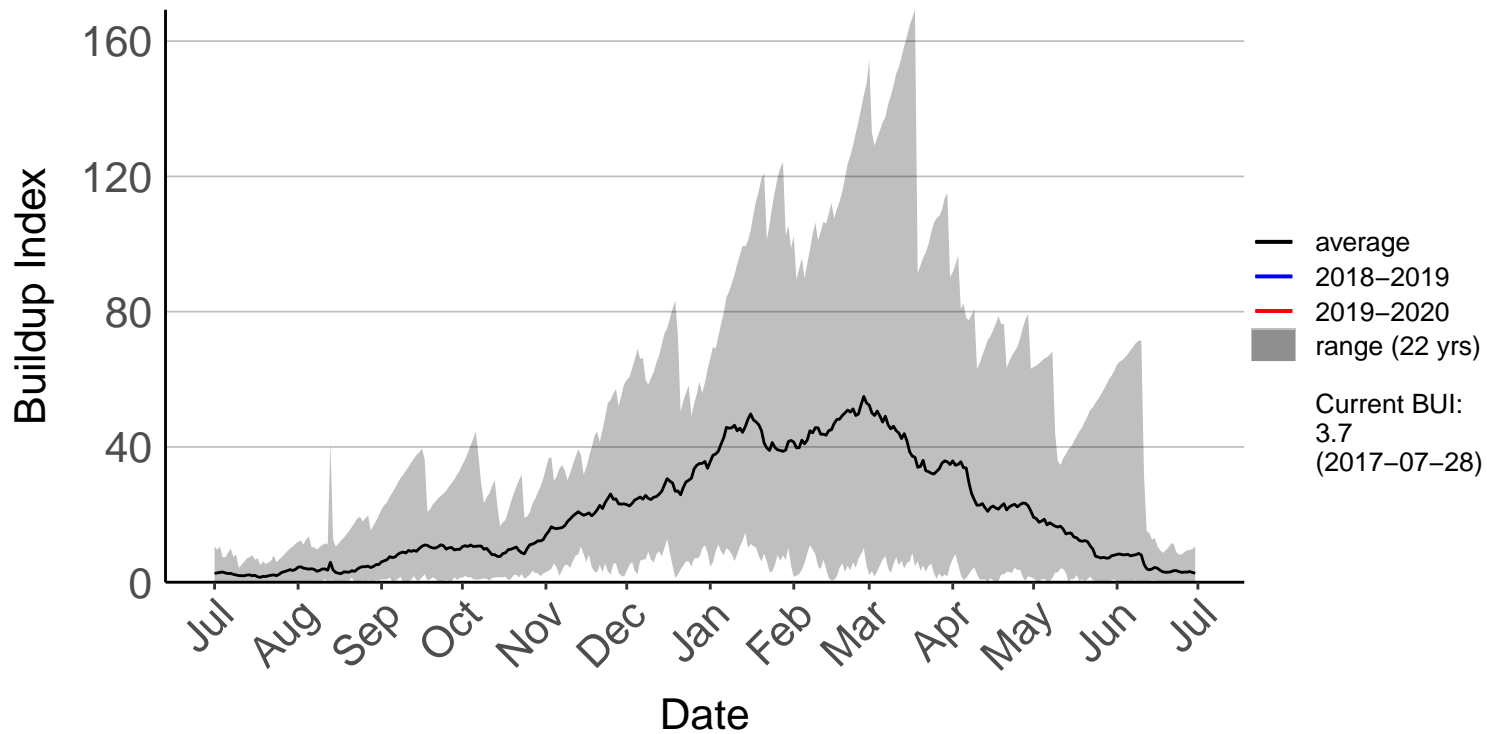

Waione Raws (Sep 1996 to Jul 2017) – DISCONTINUED