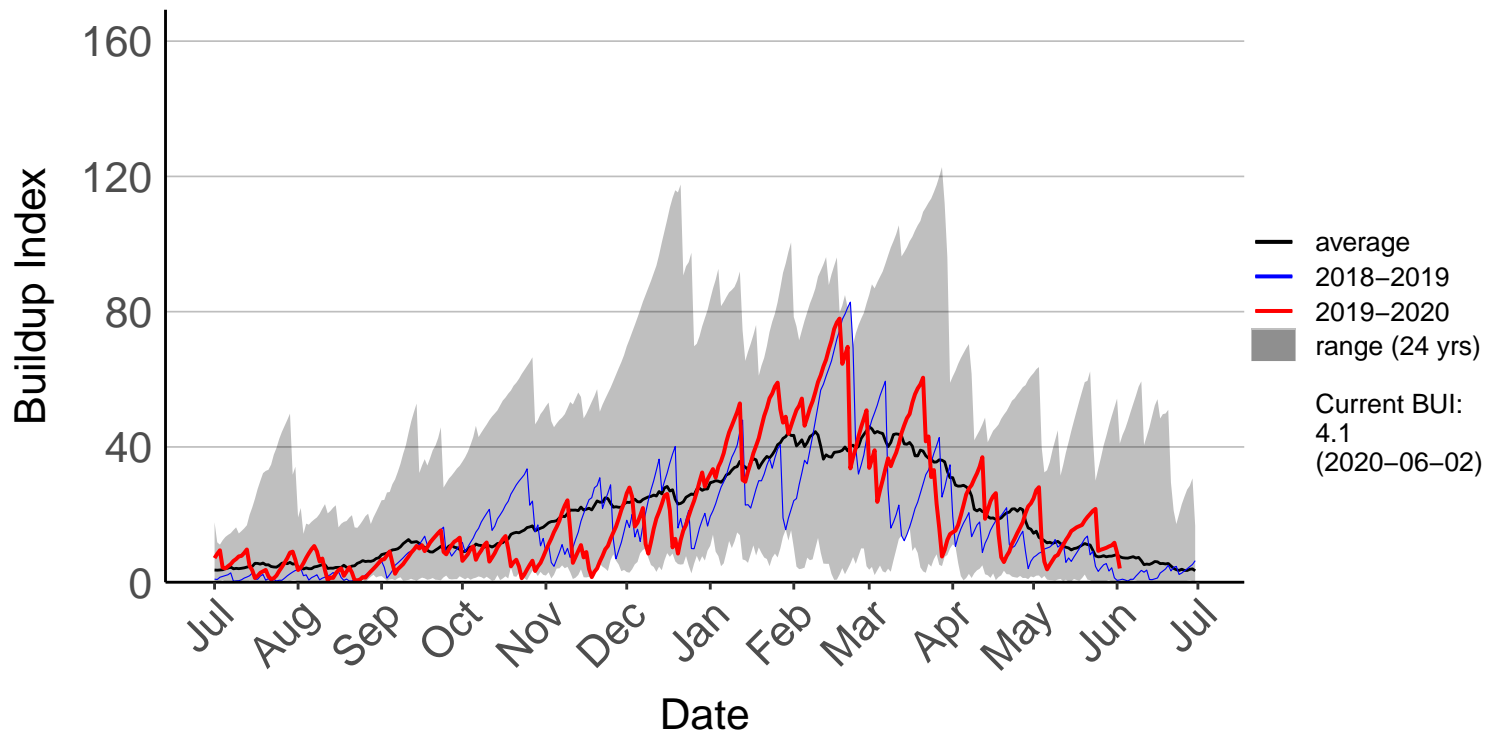

Waitarere Forest Raws (Jul 1996 to Jun 2020)