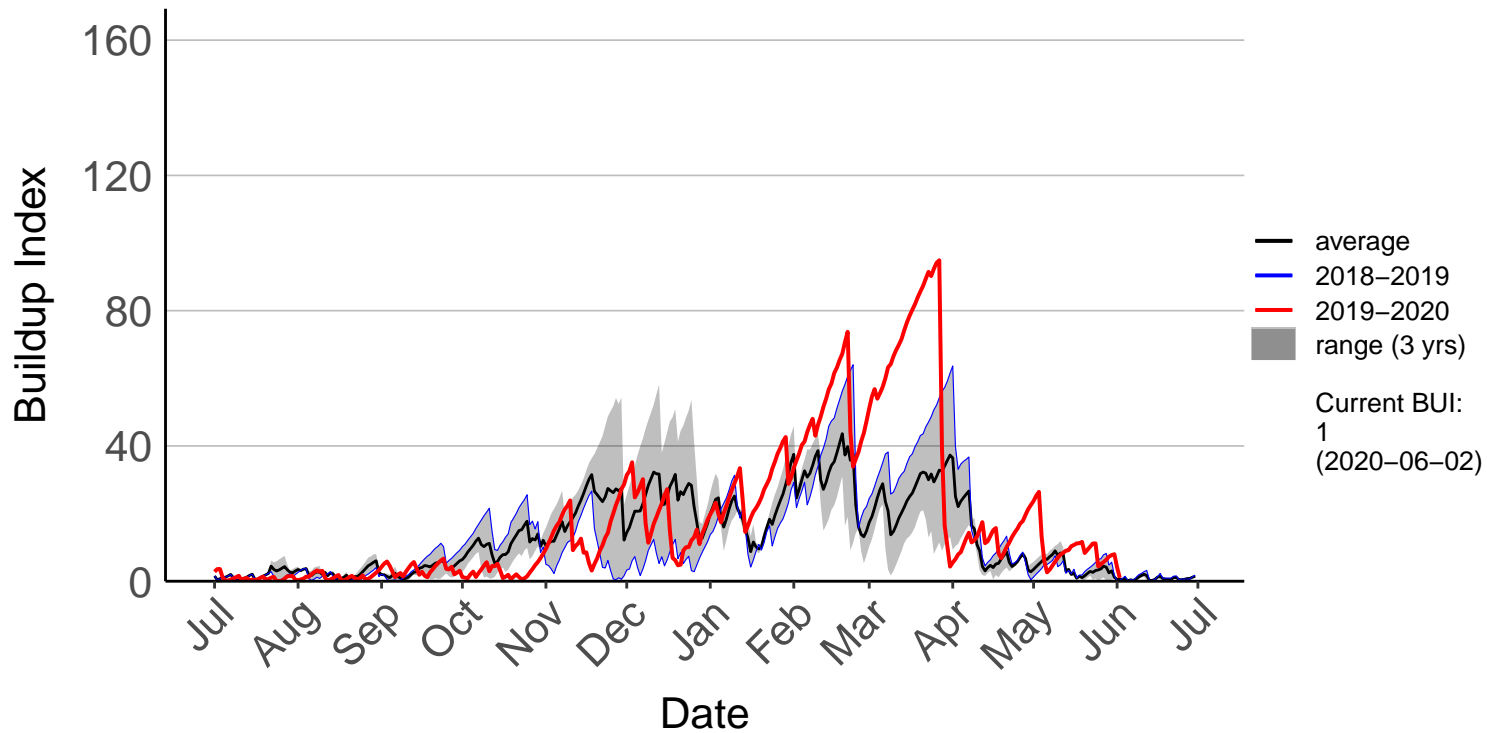

Akitio Ews (Mar 2010 to Jun 2020)

Alfredton Raws (Dec 2005 to Jul 2017) – DISCONTINUED

Alfredton South Raws (Jul 2017 to Jun 2020)

Dannevirke Ews (Jun 2007 to Jun 2020)

Desert Road Summit Raws (Mar 2005 to Jun 2020)

Feilding Raws (Oct 2017 to Jun 2020)

Hunterville Raws (Dec 2017 to Jun 2020)

Kirikau Raws (Jun 2016 to Jun 2020)

Levin Aws (Jul 1996 to Jun 2020)

Matarawa Raws (Feb 2014 to Jun 2020)

National Park Raws (Jul 1996 to Jun 2020)

Raumai Raws (Sep 1996 to Jun 2020)

Tapuae Raws (May 1997 to Jun 2020)

Tarn Track Raws (Mar 2017 to Jun 2020)

Three Kings Raws (Jan 2005 to Jun 2020)

Waimarino Forest Raws (Jul 1996 to Jun 2020)

Waione East Raws (Jul 2017 to Jun 2020)