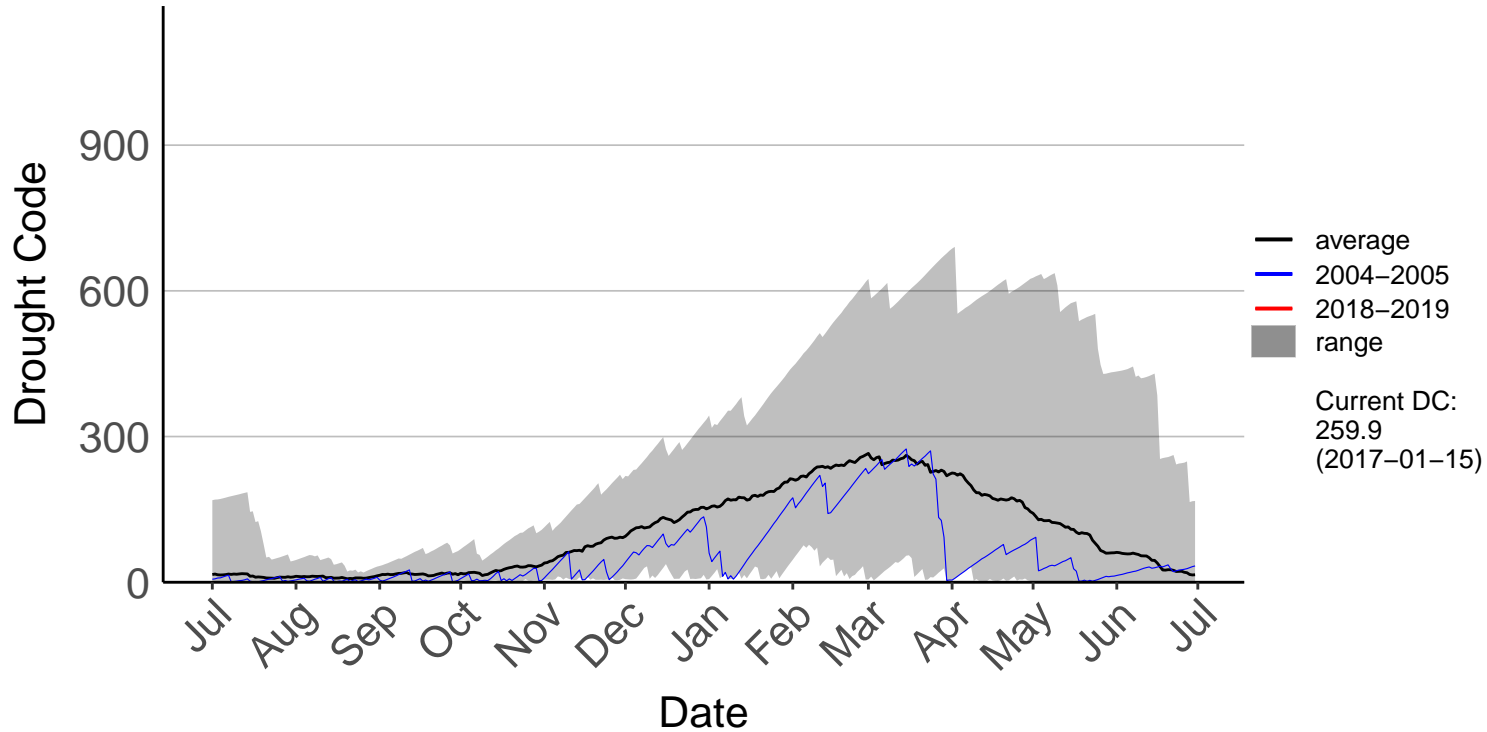

Opua Bay Raws – DISCONTINUED