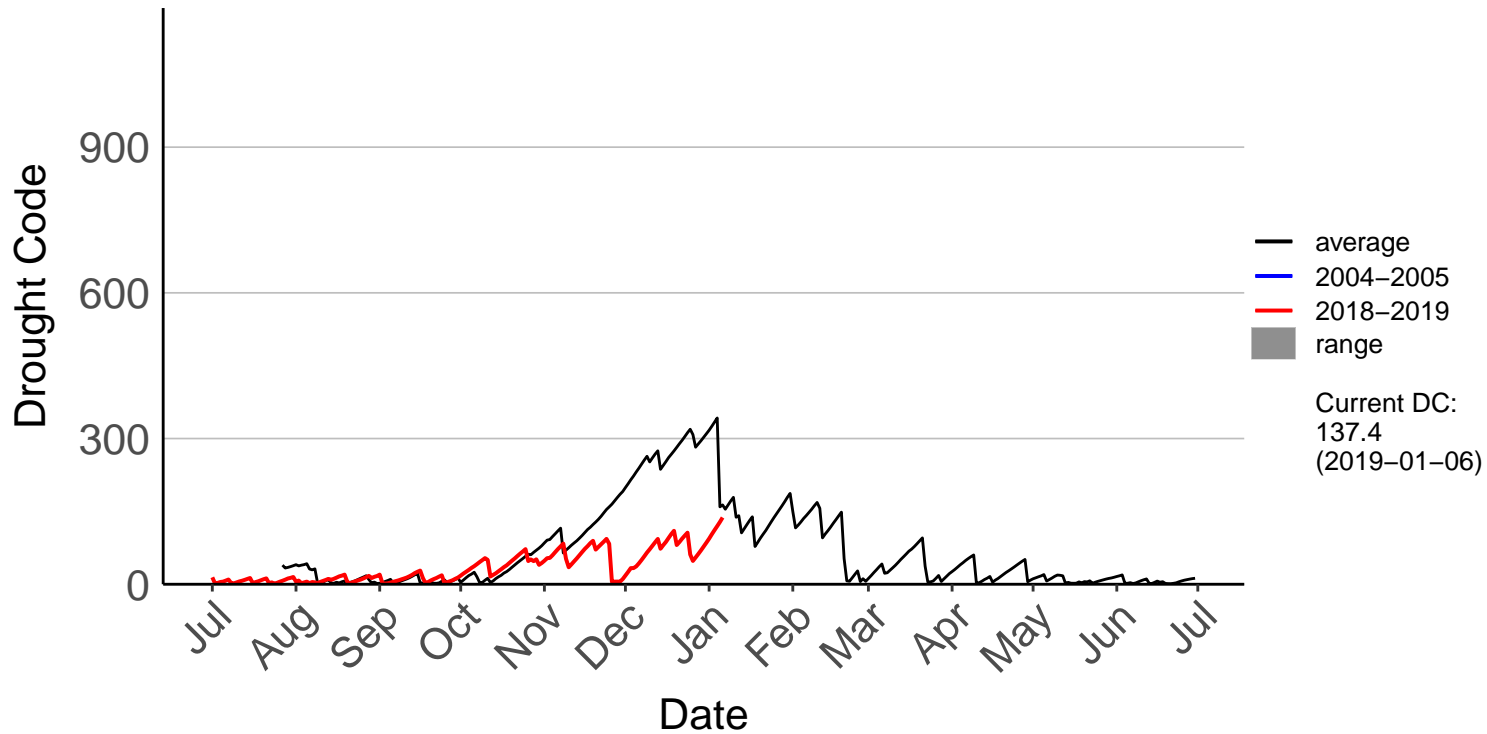

Koromiko Raws