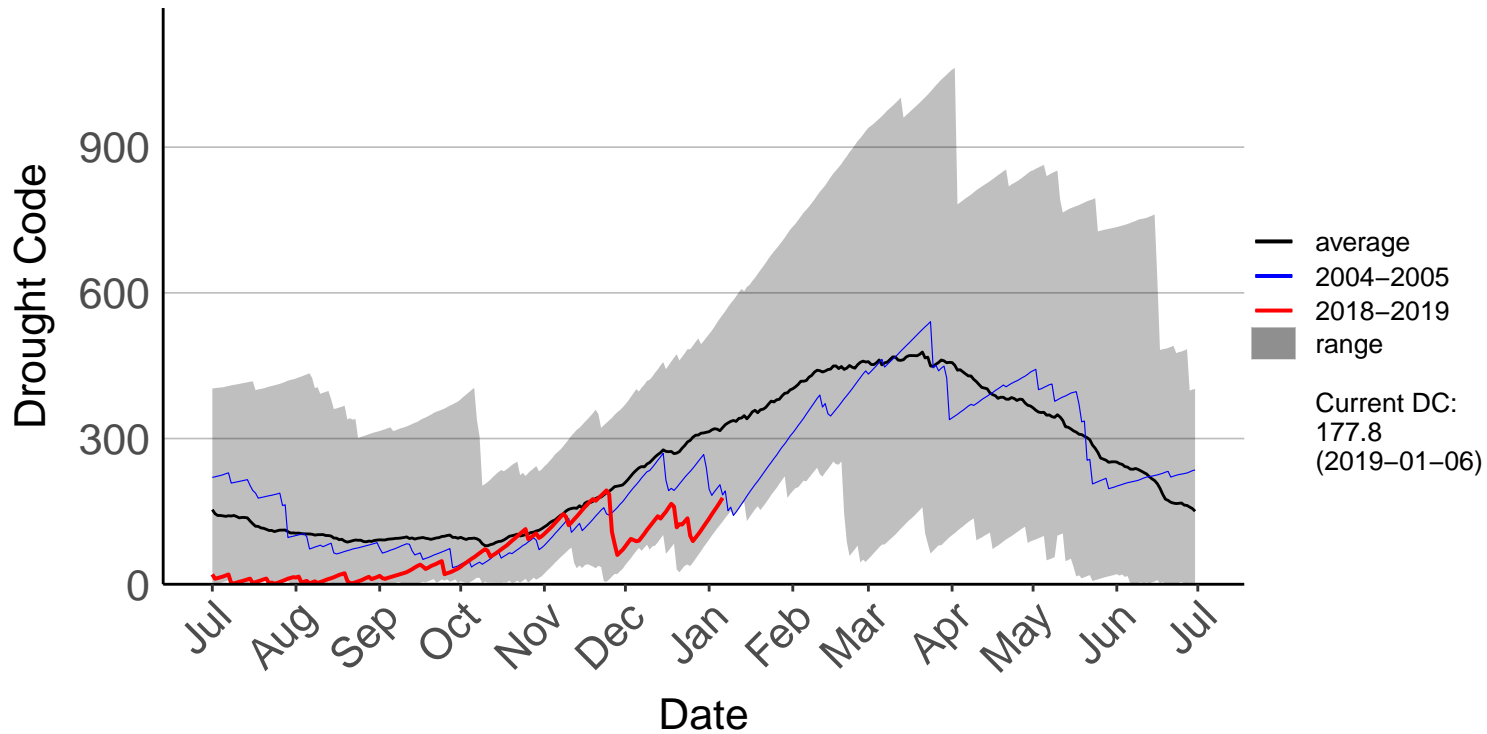

Blenheim Aero Aws