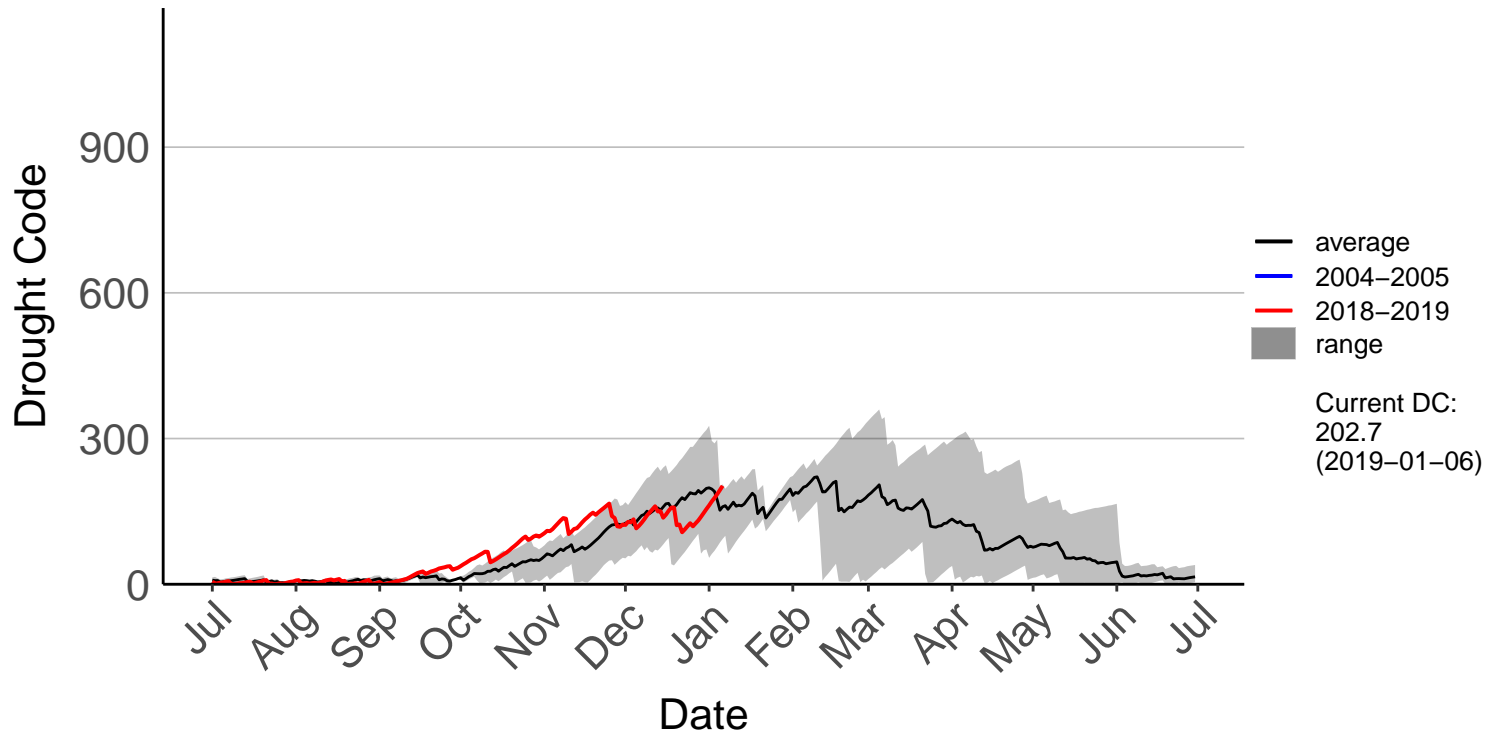

Tor Darroch Raws