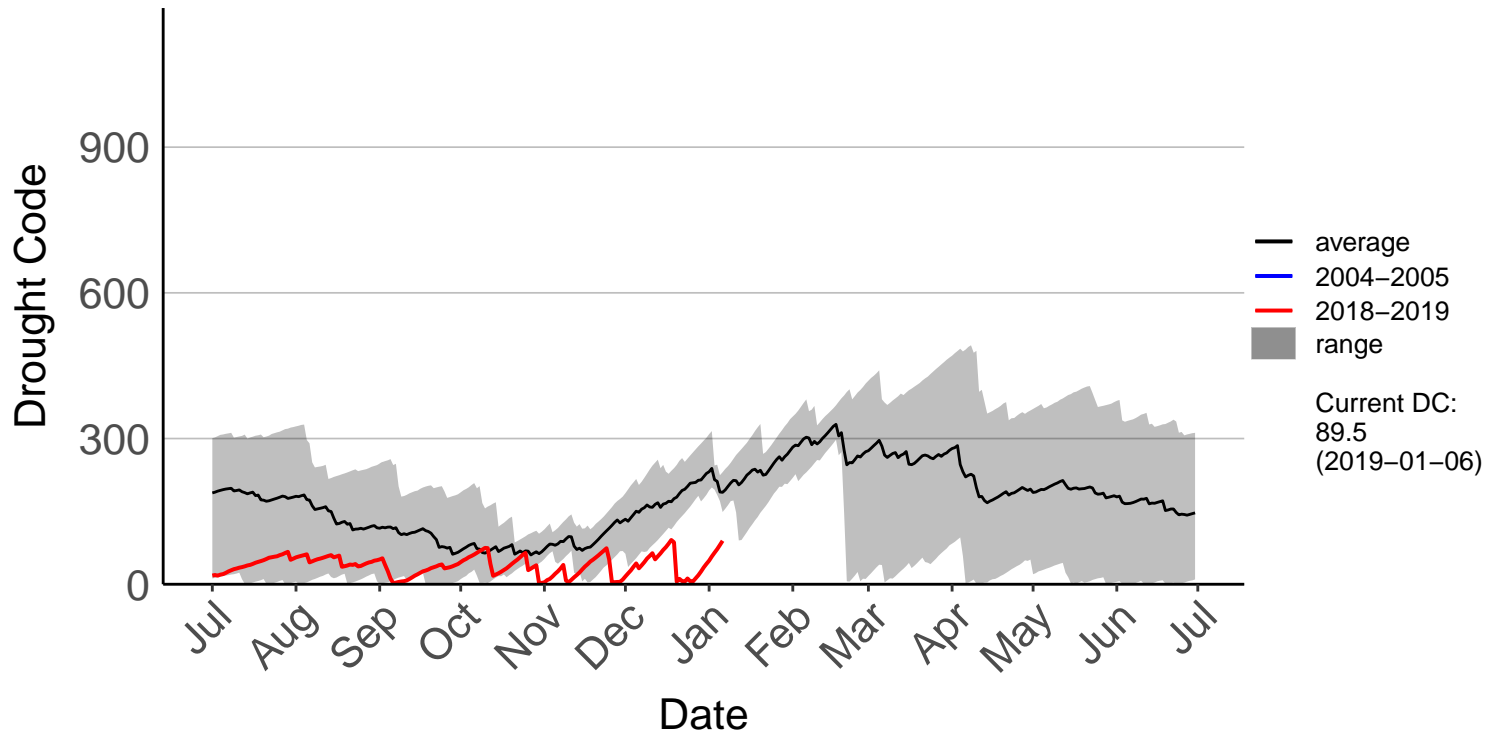

Glenveigh Kaikoura Raws