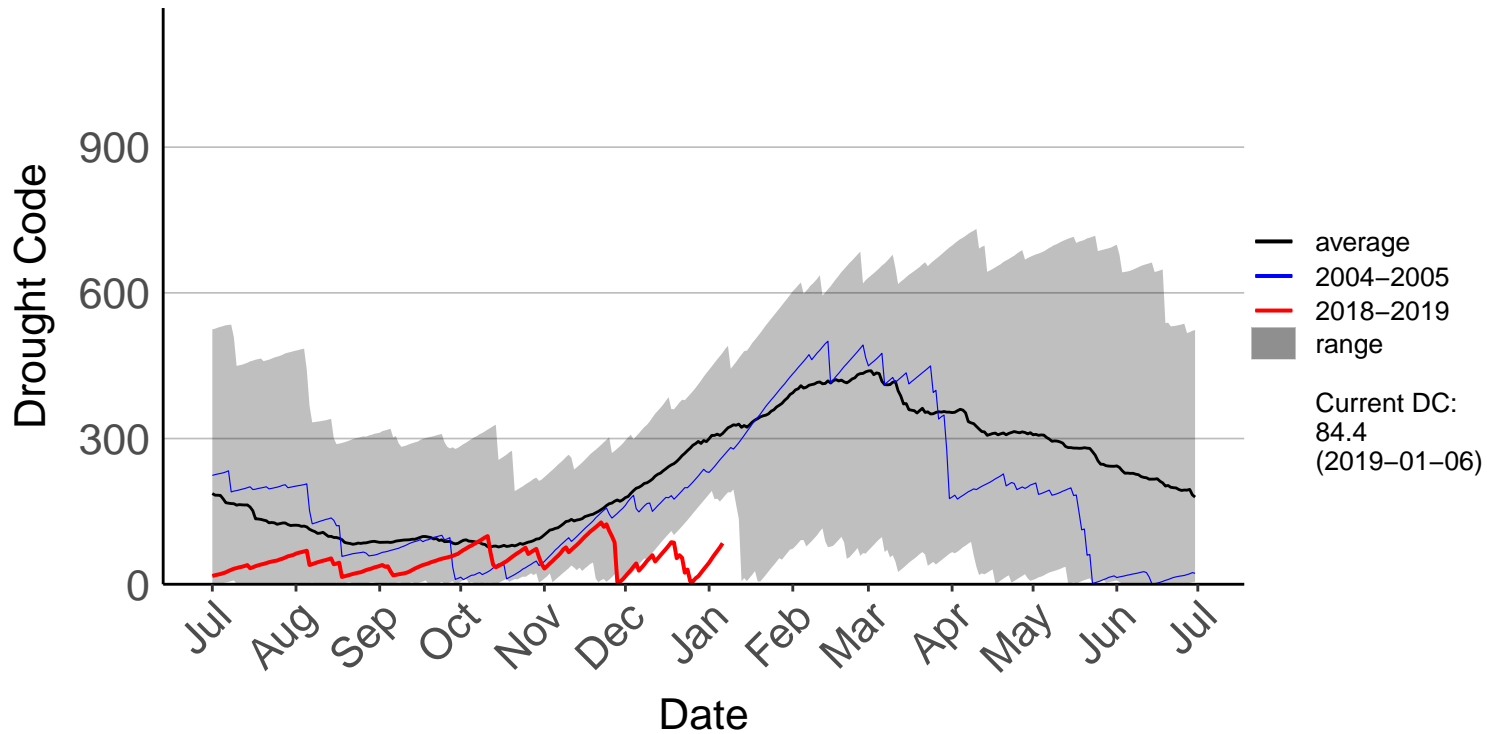

Kaikoura SYNOP