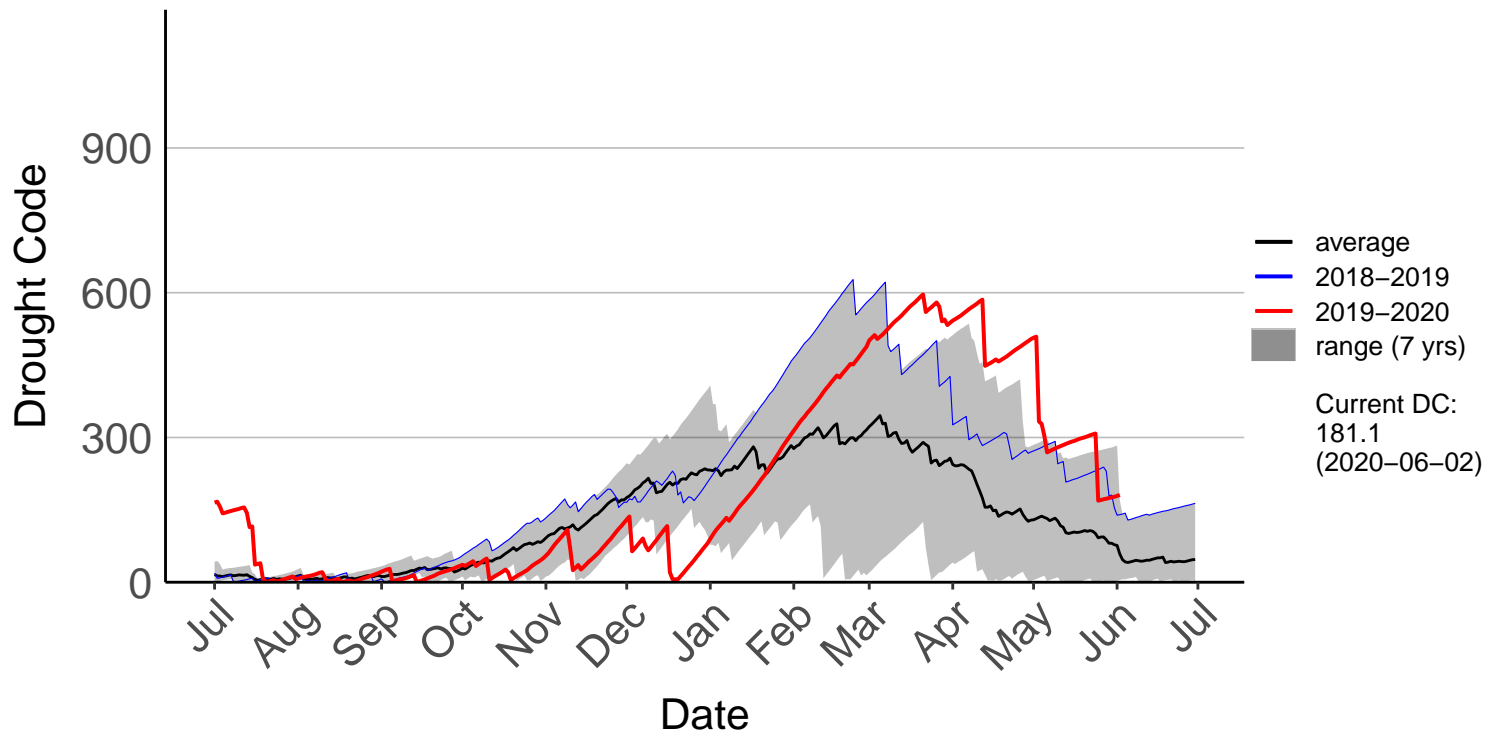

Awatere Valley, Dashwood Raws (Jul 1996 to Jun 2020)

Blenheim Aero Aws (Jul 1996 to Jun 2020)

Cape Campbell SYNOP (Jul 1996 to Jun 2020)

Glenveigh Kaikoura Raws (Aug 2014 to Jun 2020)

Kaikoura SYNOP (Jul 1996 to Jun 2020)

Kenepuru Head Raws (Jul 1996 to Jun 2020)

Koromiko Raws (Jul 2017 to Jun 2020)

Landsdowne Raws (Dec 2013 to Jun 2020)

Lower Wairau Raws (Sep 2015 to Jun 2020)

Mid Awatere Valley Raws (May 2017 to Jun 2020)

Molesworth Raws (May 1997 to Jun 2020)

Onamalutu Raws (Sep 2009 to Jun 2020)

Opua Bay Raws (Jul 1996 to Jan 2017) – DISCONTINUED

Pudding Hill Raws (Dec 2017 to Jun 2020)

Rai Valley Raws (Sep 1996 to Jun 2020)