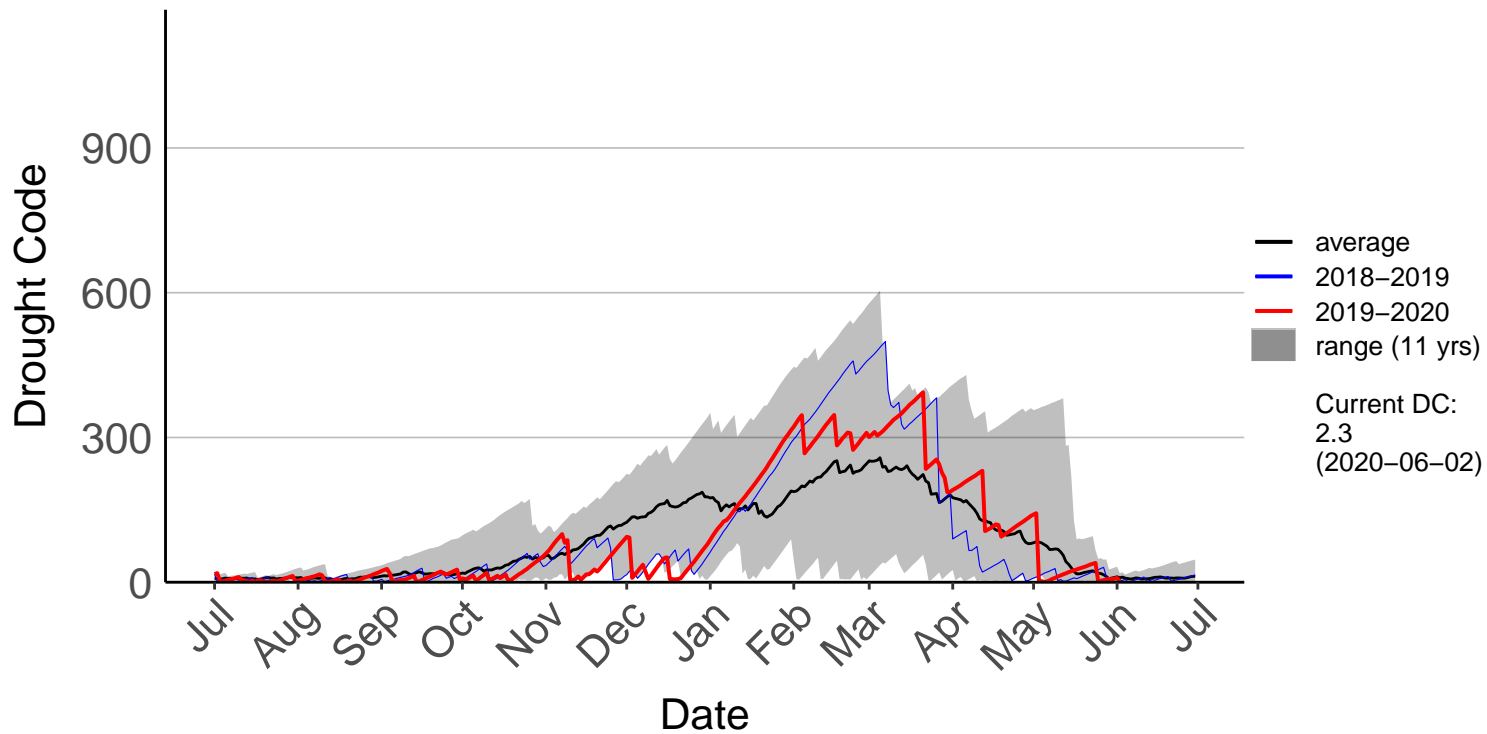

Kenepuru Head Raws (Jul 1996 to Jun 2020)

Koromiko Raws (Jul 2017 to Jun 2020)

Landsdowne Raws (Dec 2013 to Jun 2020)

Lower Wairau Raws (Sep 2015 to Jun 2020)

Mid Awatere Valley Raws (May 2017 to Jun 2020)

Molesworth Raws (May 1997 to Jun 2020)

Onamalutu Raws (Sep 2009 to Jun 2020)

Opua Bay Raws (Jul 1996 to Jan 2017) – DISCONTINUED

Pudding Hill Raws (Dec 2017 to Jun 2020)

Rai Valley Raws (Sep 1996 to Jun 2020)