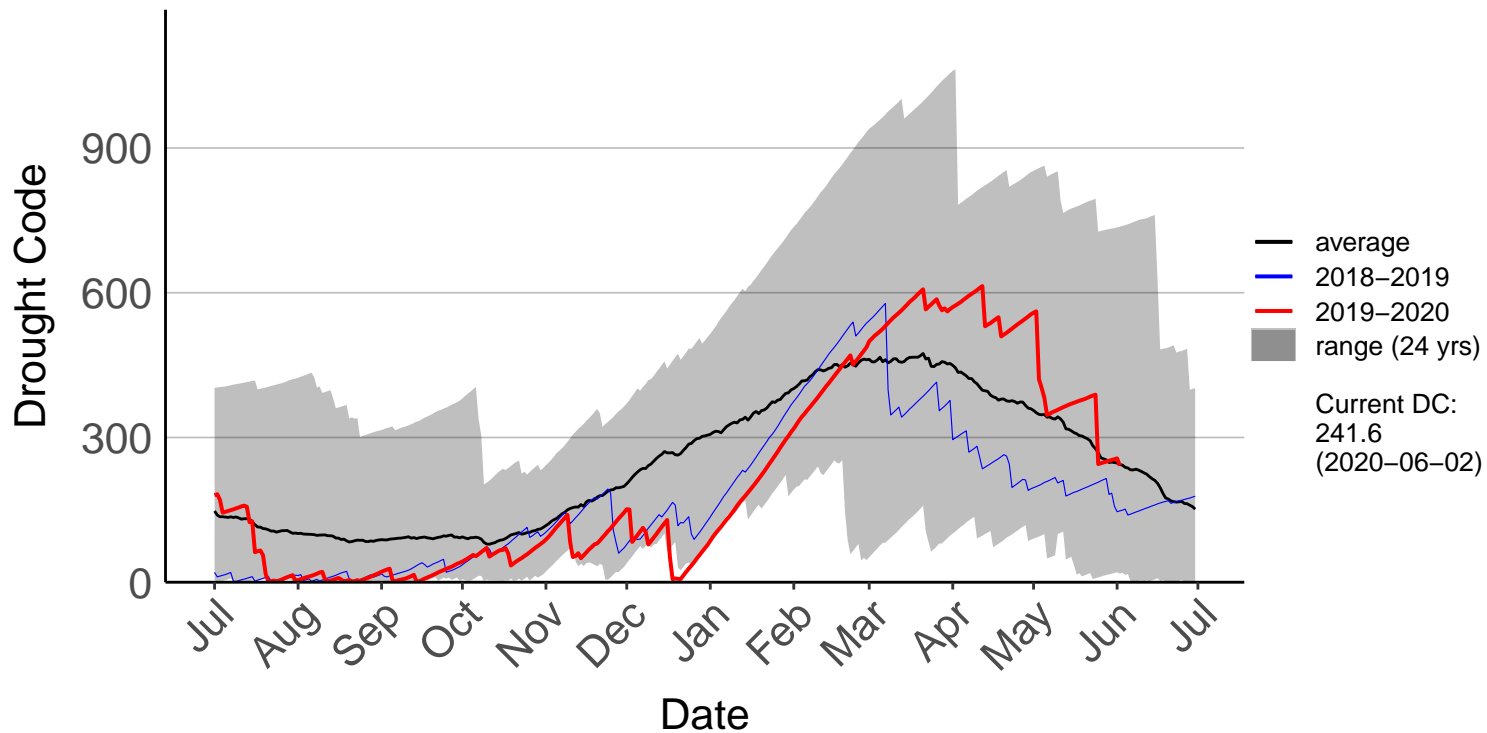

Awatere Valley, Dashwood Raws (Jul 1996 to Jun 2020)

Blenheim Aero Aws (Jul 1996 to Jun 2020)

Cape Campbell SYNOP (Jul 1996 to Jun 2020)

Glenveigh Kaikoura Raws (Aug 2014 to Jun 2020)

Kaikoura SYNOP (Jul 1996 to Jun 2020)

Kenepuru Head Raws (Jul 1996 to Jun 2020)

Koromiko Raws (Jul 2017 to Jun 2020)

Landsdowne Raws (Dec 2013 to Jun 2020)

Lower Wairau Raws (Sep 2015 to Jun 2020)

Mid Awatere Valley Raws (May 2017 to Jun 2020)

Molesworth Raws (May 1997 to Jun 2020)

Onamalutu Raws (Sep 2009 to Jun 2020)

Opua Bay Raws (Jul 1996 to Jan 2017) – DISCONTINUED

Pudding Hill Raws (Dec 2017 to Jun 2020)

Rai Valley Raws (Sep 1996 to Jun 2020)