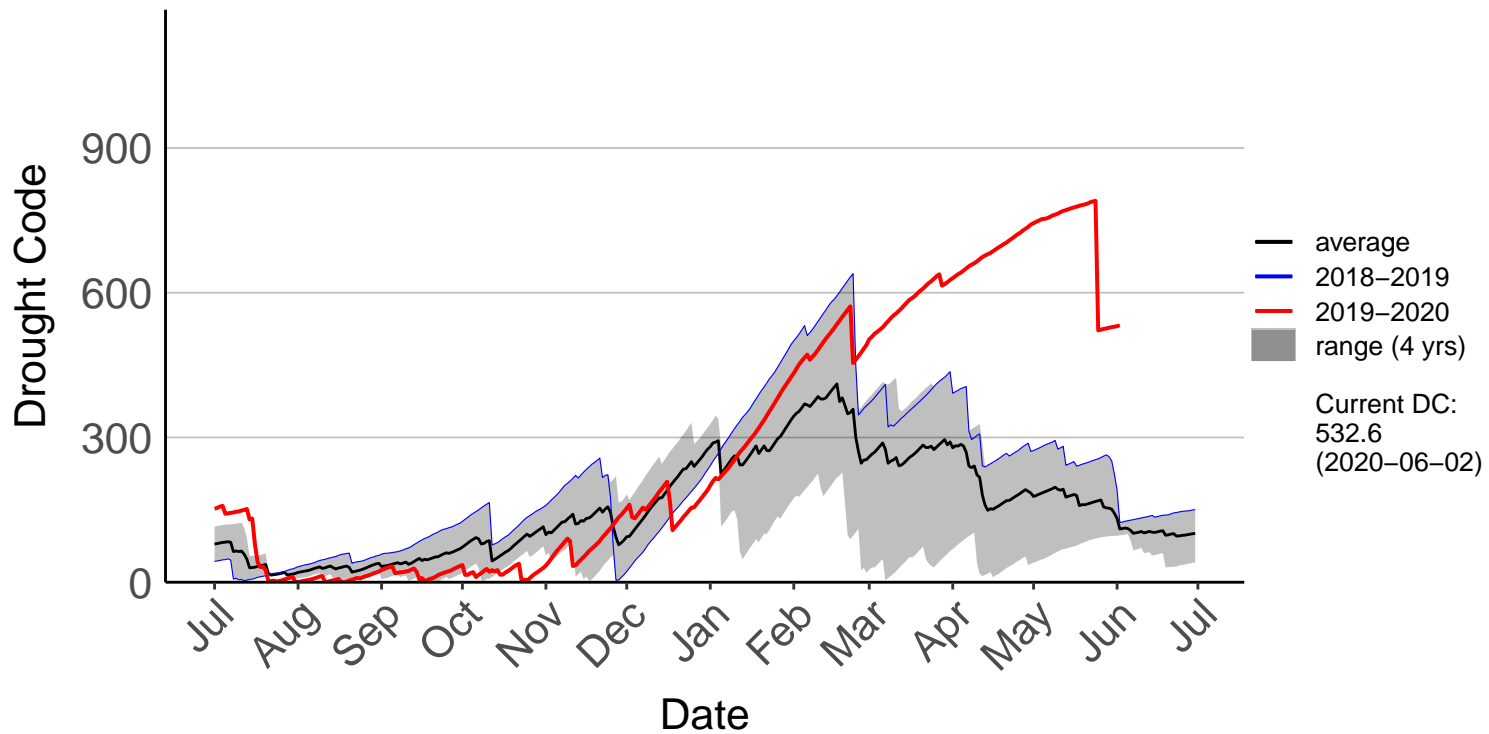

Kenepuru Head Raws (Jul 1996 to Jun 2020)

Koromiko Raws (Jul 2017 to Jun 2020)

Landsdowne Raws (Dec 2013 to Jun 2020)

Lower Wairau Raws (Sep 2015 to Jun 2020)

Mid Awatere Valley Raws (May 2017 to Jun 2020)

Molesworth Raws (May 1997 to Jun 2020)

Onamalutu Raws (Sep 2009 to Jun 2020)

Opua Bay Raws (Jul 1996 to Jan 2017) – DISCONTINUED

Pudding Hill Raws (Dec 2017 to Jun 2020)

Rai Valley Raws (Sep 1996 to Jun 2020)

Tor Darroch Raws (Dec 2014 to Jun 2020)

Upper Clarence Raws (Nov 2016 to Jun 2020)

Ward Raws (Jun 2014 to Jun 2020)