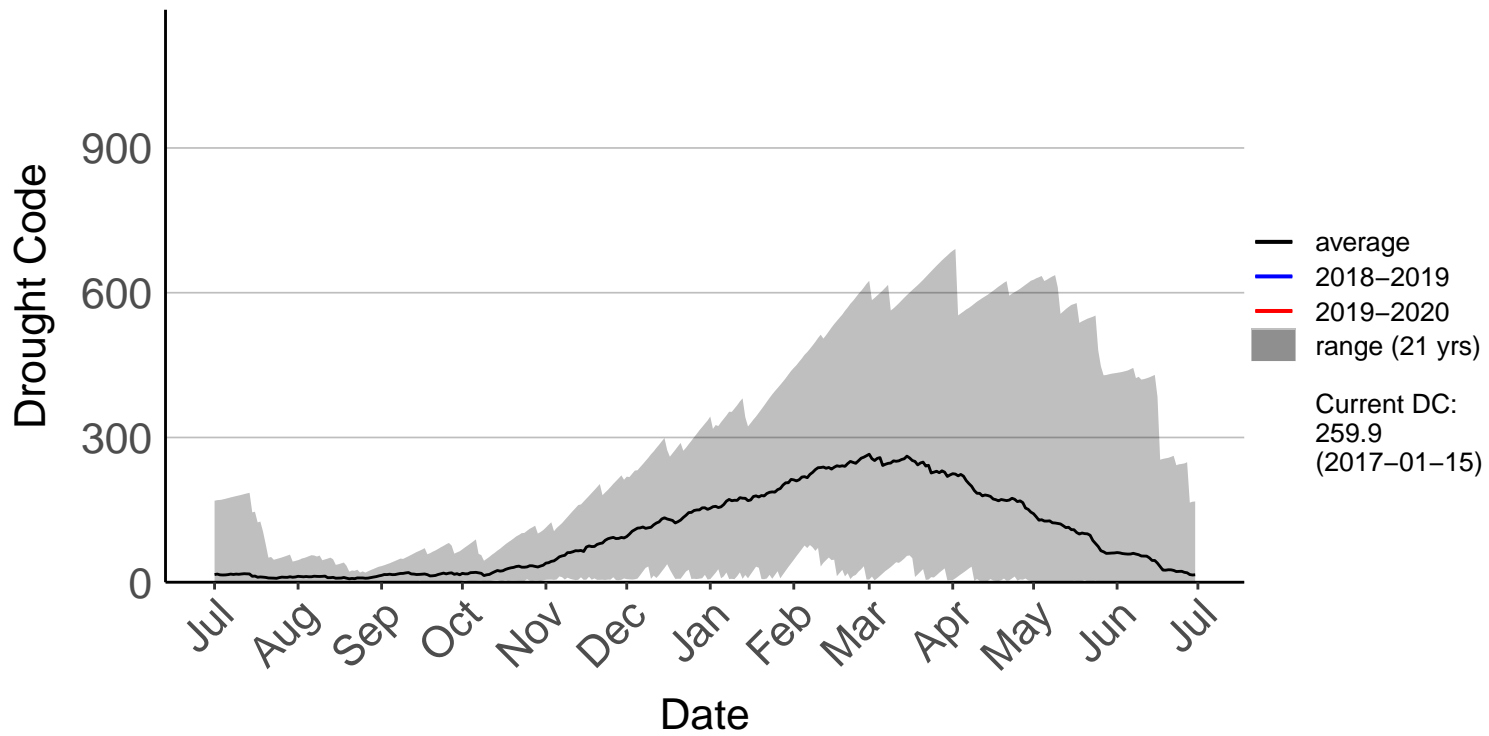

Kenepuru Head Raws (Jul 1996 to Jun 2020)

Koromiko Raws (Jul 2017 to Jun 2020)

Landsdowne Raws (Dec 2013 to Jun 2020)

Lower Wairau Raws (Sep 2015 to Jun 2020)

Mid Awatere Valley Raws (May 2017 to Jun 2020)

Molesworth Raws (May 1997 to Jun 2020)

Onamalutu Raws (Sep 2009 to Jun 2020)

Opua Bay Raws (Jul 1996 to Jan 2017) – DISCONTINUED

Pudding Hill Raws (Dec 2017 to Jun 2020)

Rai Valley Raws (Sep 1996 to Jun 2020)