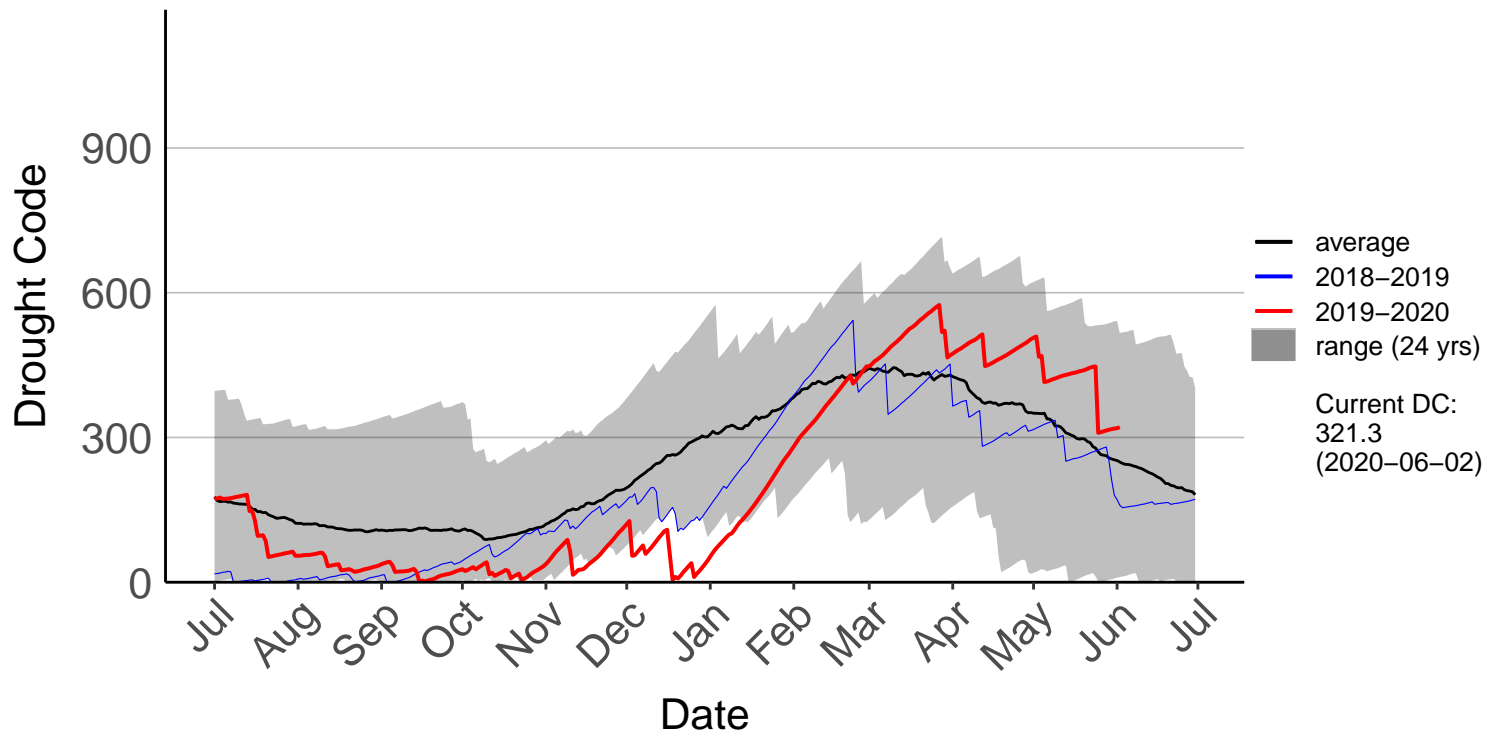

Kenepuru Head Raws (Jul 1996 to Jun 2020)

Koromiko Raws (Jul 2017 to Jun 2020)

Landsdowne Raws (Dec 2013 to Jun 2020)

Lower Wairau Raws (Sep 2015 to Jun 2020)

Mid Awatere Valley Raws (May 2017 to Jun 2020)

Molesworth Raws (May 1997 to Jun 2020)

Onamalutu Raws (Sep 2009 to Jun 2020)

Opua Bay Raws (Jul 1996 to Jan 2017) – DISCONTINUED

Pudding Hill Raws (Dec 2017 to Jun 2020)

Rai Valley Raws (Sep 1996 to Jun 2020)