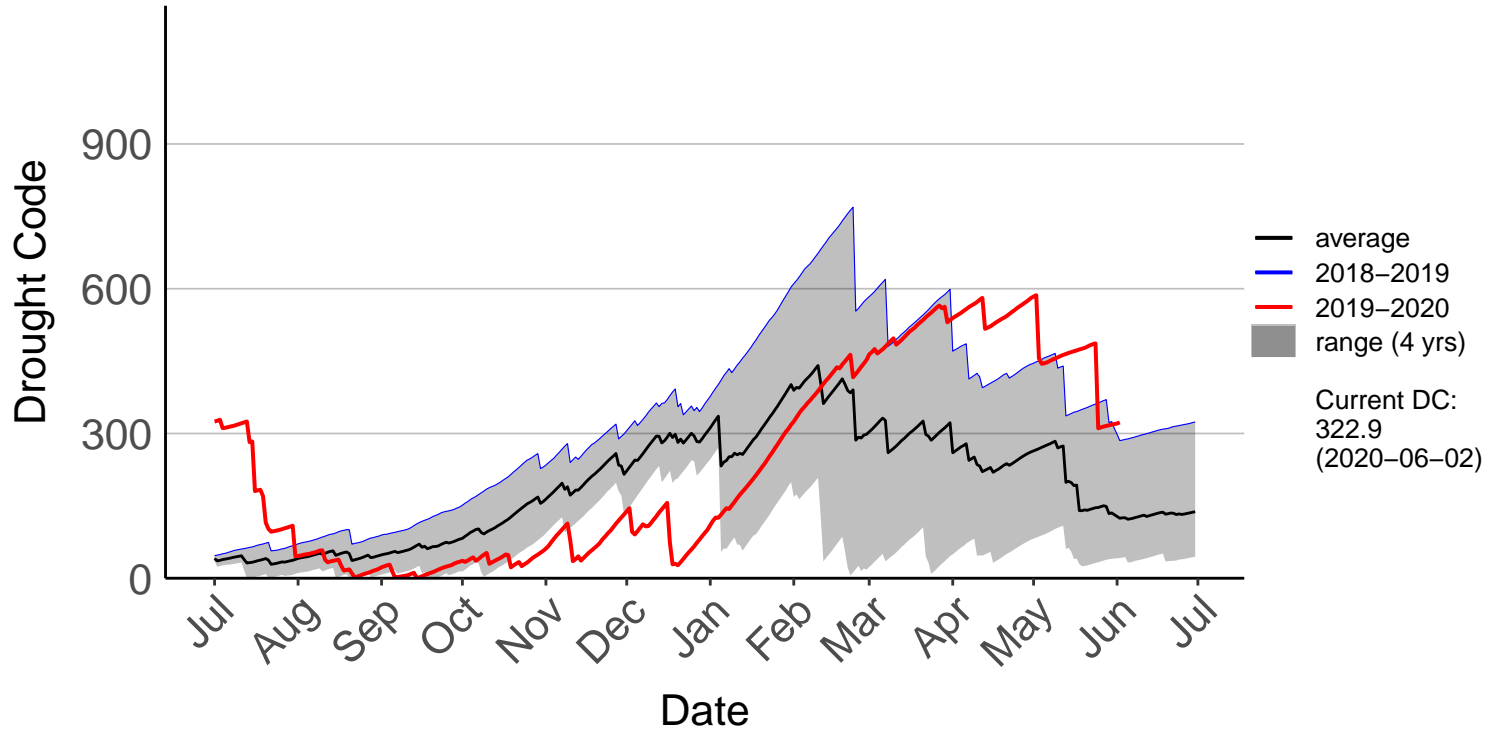

Kenepuru Head Raws (Jul 1996 to Jun 2020)

Koromiko Raws (Jul 2017 to Jun 2020)

Landsdowne Raws (Dec 2013 to Jun 2020)

Lower Wairau Raws (Sep 2015 to Jun 2020)

Mid Awatere Valley Raws (May 2017 to Jun 2020)

Molesworth Raws (May 1997 to Jun 2020)

Onamalutu Raws (Sep 2009 to Jun 2020)

Opua Bay Raws (Jul 1996 to Jan 2017) – DISCONTINUED

Pudding Hill Raws (Dec 2017 to Jun 2020)

Rai Valley Raws (Sep 1996 to Jun 2020)