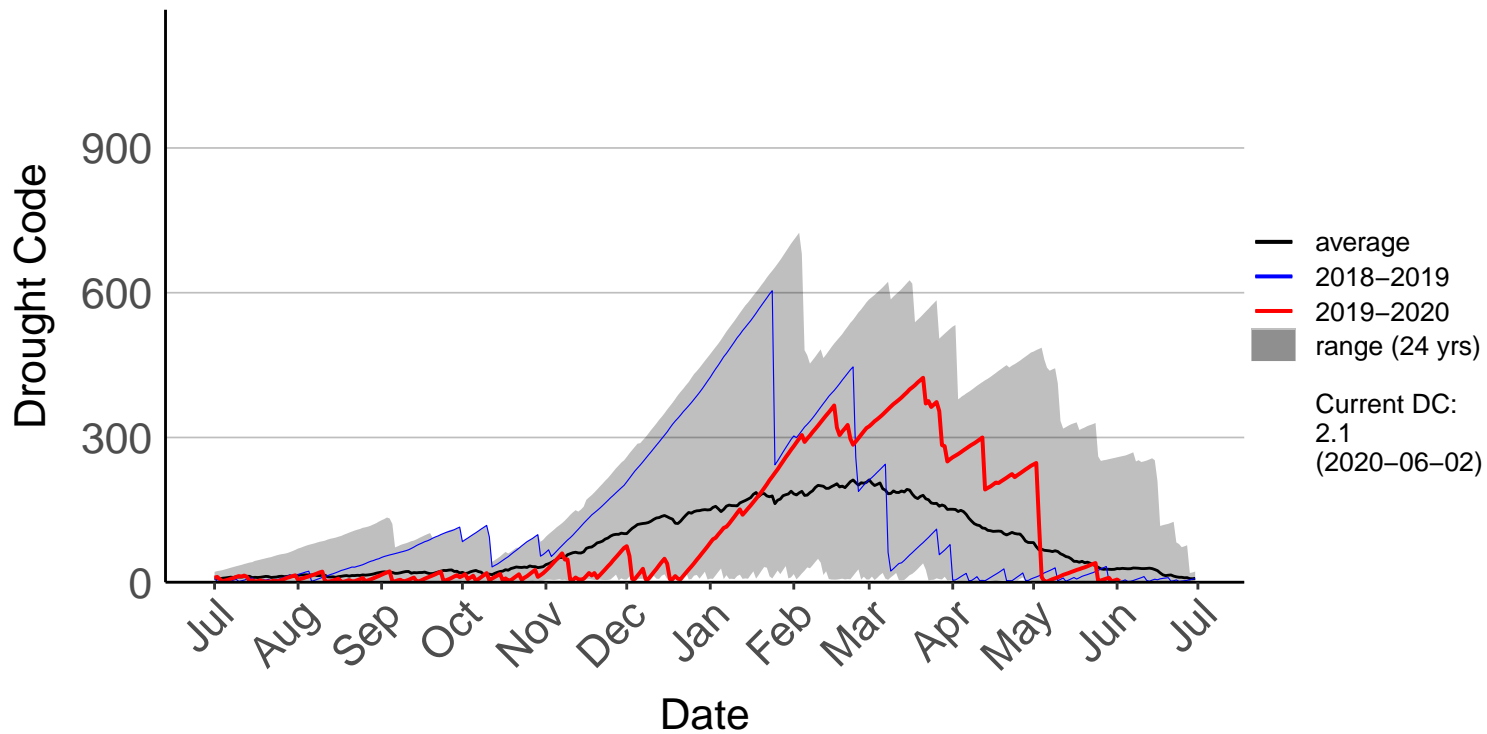

Awatere Valley, Dashwood Raws (Jul 1996 to Jun 2020)

Blenheim Aero Aws (Jul 1996 to Jun 2020)

Cape Campbell SYNOP (Jul 1996 to Jun 2020)

Glenveigh Kaikoura Raws (Aug 2014 to Jun 2020)

Kaikoura SYNOP (Jul 1996 to Jun 2020)

Kenepuru Head Raws (Jul 1996 to Jun 2020)

Koromiko Raws (Jul 2017 to Jun 2020)

Landsdowne Raws (Dec 2013 to Jun 2020)

Lower Wairau Raws (Sep 2015 to Jun 2020)

Mid Awatere Valley Raws (May 2017 to Jun 2020)

Molesworth Raws (May 1997 to Jun 2020)

Onamalutu Raws (Sep 2009 to Jun 2020)

Opua Bay Raws (Jul 1996 to Jan 2017) – DISCONTINUED

Pudding Hill Raws (Dec 2017 to Jun 2020)

Rai Valley Raws (Sep 1996 to Jun 2020)