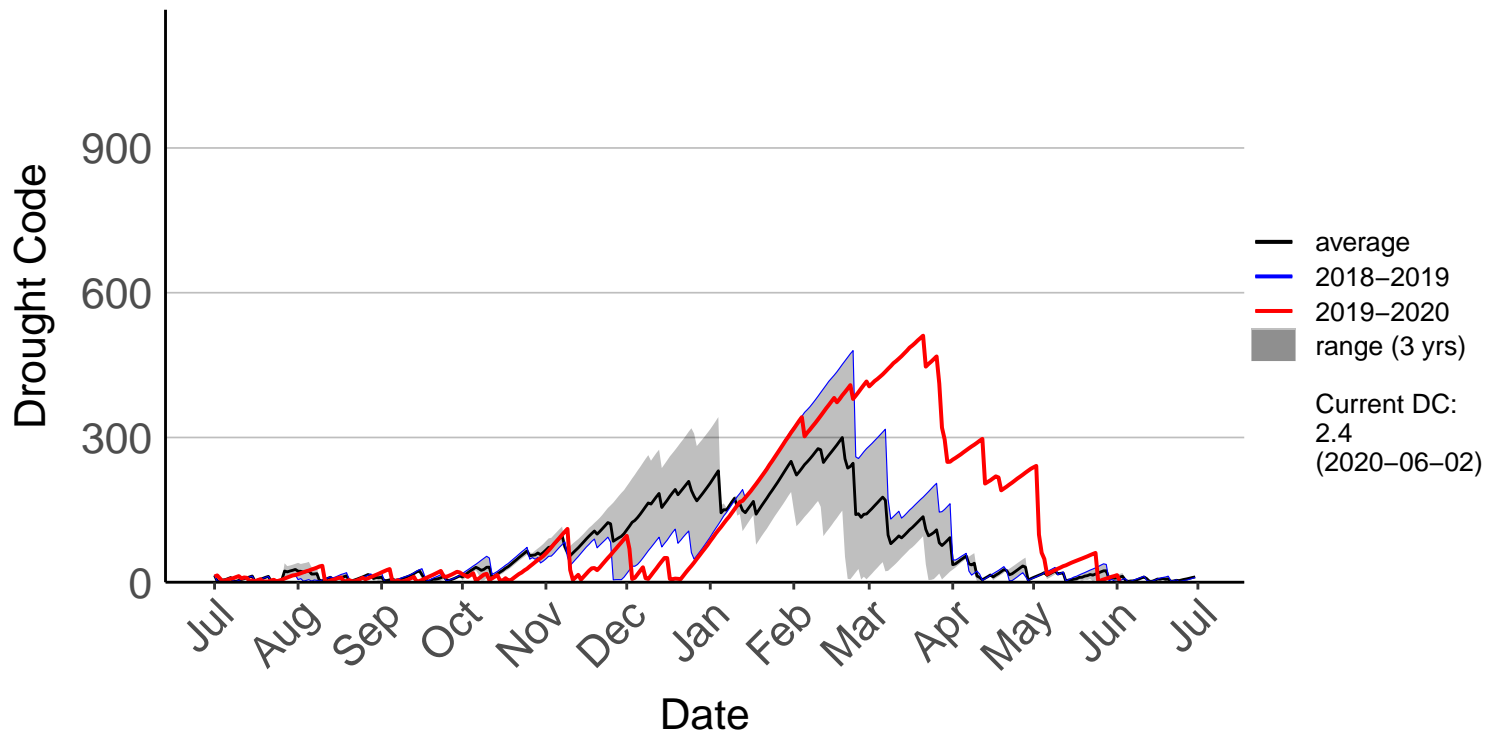

Awatere Valley, Dashwood Raws (Jul 1996 to Jun 2020)

Blenheim Aero Aws (Jul 1996 to Jun 2020)

Cape Campbell SYNOP (Jul 1996 to Jun 2020)

Glenveigh Kaikoura Raws (Aug 2014 to Jun 2020)

Kaikoura SYNOP (Jul 1996 to Jun 2020)

Kenepuru Head Raws (Jul 1996 to Jun 2020)

Koromiko Raws (Jul 2017 to Jun 2020)

Landsdowne Raws (Dec 2013 to Jun 2020)

Lower Wairau Raws (Sep 2015 to Jun 2020)

Mid Awatere Valley Raws (May 2017 to Jun 2020)

Molesworth Raws (May 1997 to Jun 2020)

Onamalutu Raws (Sep 2009 to Jun 2020)

Opua Bay Raws (Jul 1996 to Jan 2017) – DISCONTINUED

Pudding Hill Raws (Dec 2017 to Jun 2020)

Rai Valley Raws (Sep 1996 to Jun 2020)