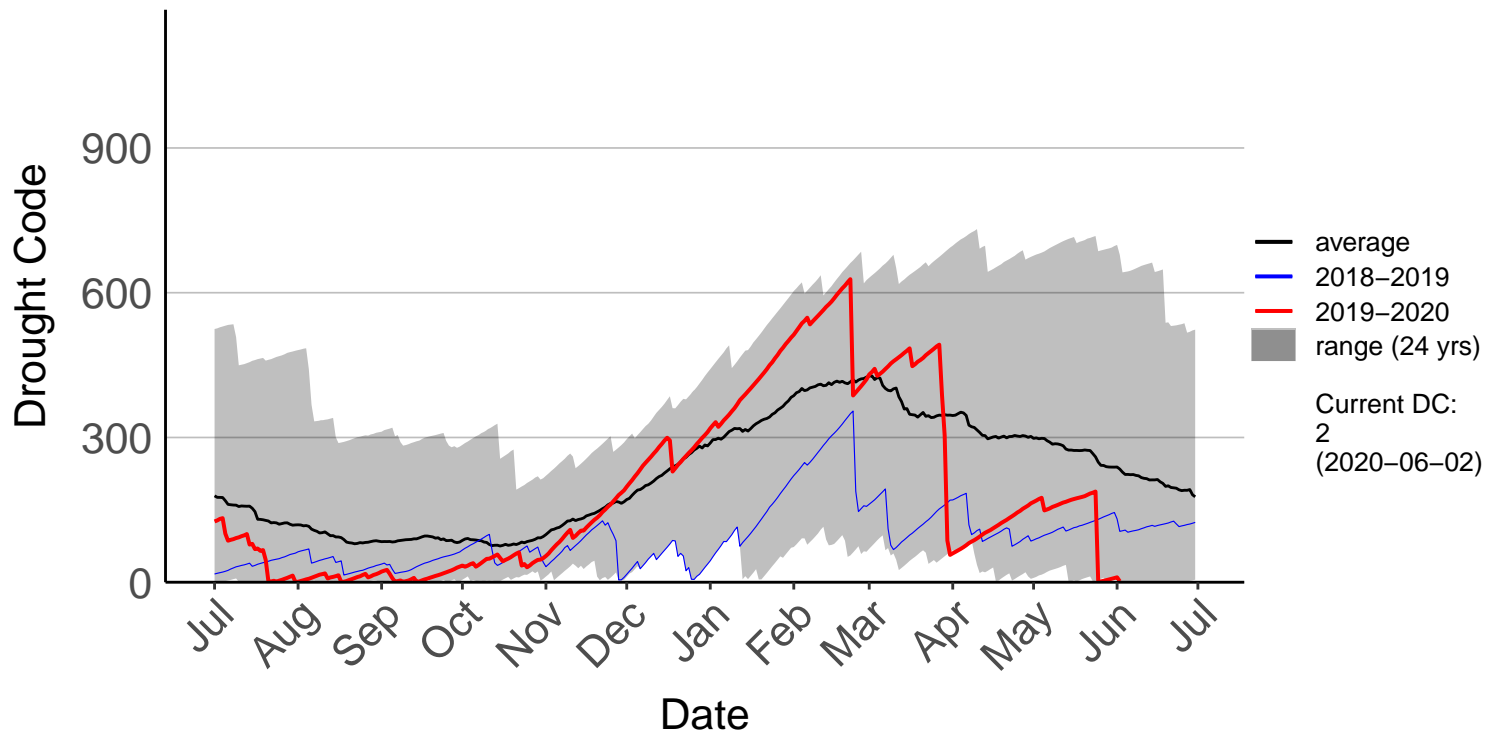

Awatere Valley, Dashwood Raws (Jul 1996 to Jun 2020)

Blenheim Aero Aws (Jul 1996 to Jun 2020)

Cape Campbell SYNOP (Jul 1996 to Jun 2020)

Glenveigh Kaikoura Raws (Aug 2014 to Jun 2020)

Kaikoura SYNOP (Jul 1996 to Jun 2020)

Kenepuru Head Raws (Jul 1996 to Jun 2020)

Koromiko Raws (Jul 2017 to Jun 2020)

Landsdowne Raws (Dec 2013 to Jun 2020)

Lower Wairau Raws (Sep 2015 to Jun 2020)

Mid Awatere Valley Raws (May 2017 to Jun 2020)

Molesworth Raws (May 1997 to Jun 2020)

Onamalutu Raws (Sep 2009 to Jun 2020)

Opua Bay Raws (Jul 1996 to Jan 2017) – DISCONTINUED

Pudding Hill Raws (Dec 2017 to Jun 2020)

Rai Valley Raws (Sep 1996 to Jun 2020)