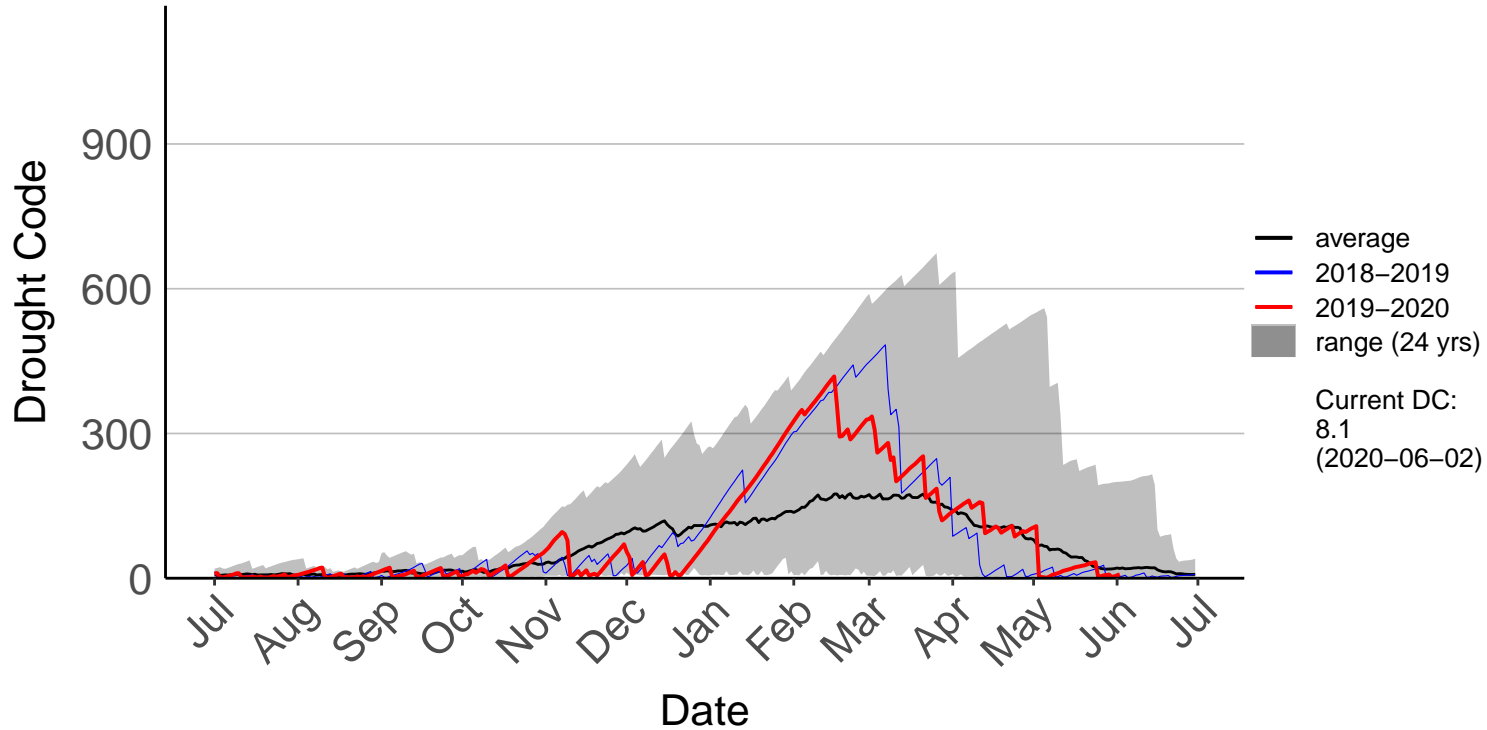

Kenepuru Head Raws (Jul 1996 to Jun 2020)

Koromiko Raws (Jul 2017 to Jun 2020)

Landsdowne Raws (Dec 2013 to Jun 2020)

Lower Wairau Raws (Sep 2015 to Jun 2020)

Mid Awatere Valley Raws (May 2017 to Jun 2020)

Molesworth Raws (May 1997 to Jun 2020)

Onamalutu Raws (Sep 2009 to Jun 2020)

Opua Bay Raws (Jul 1996 to Jan 2017) – DISCONTINUED

Pudding Hill Raws (Dec 2017 to Jun 2020)

Rai Valley Raws (Sep 1996 to Jun 2020)

Tor Darroch Raws (Dec 2014 to Jun 2020)

Upper Clarence Raws (Nov 2016 to Jun 2020)

Ward Raws (Jun 2014 to Jun 2020)