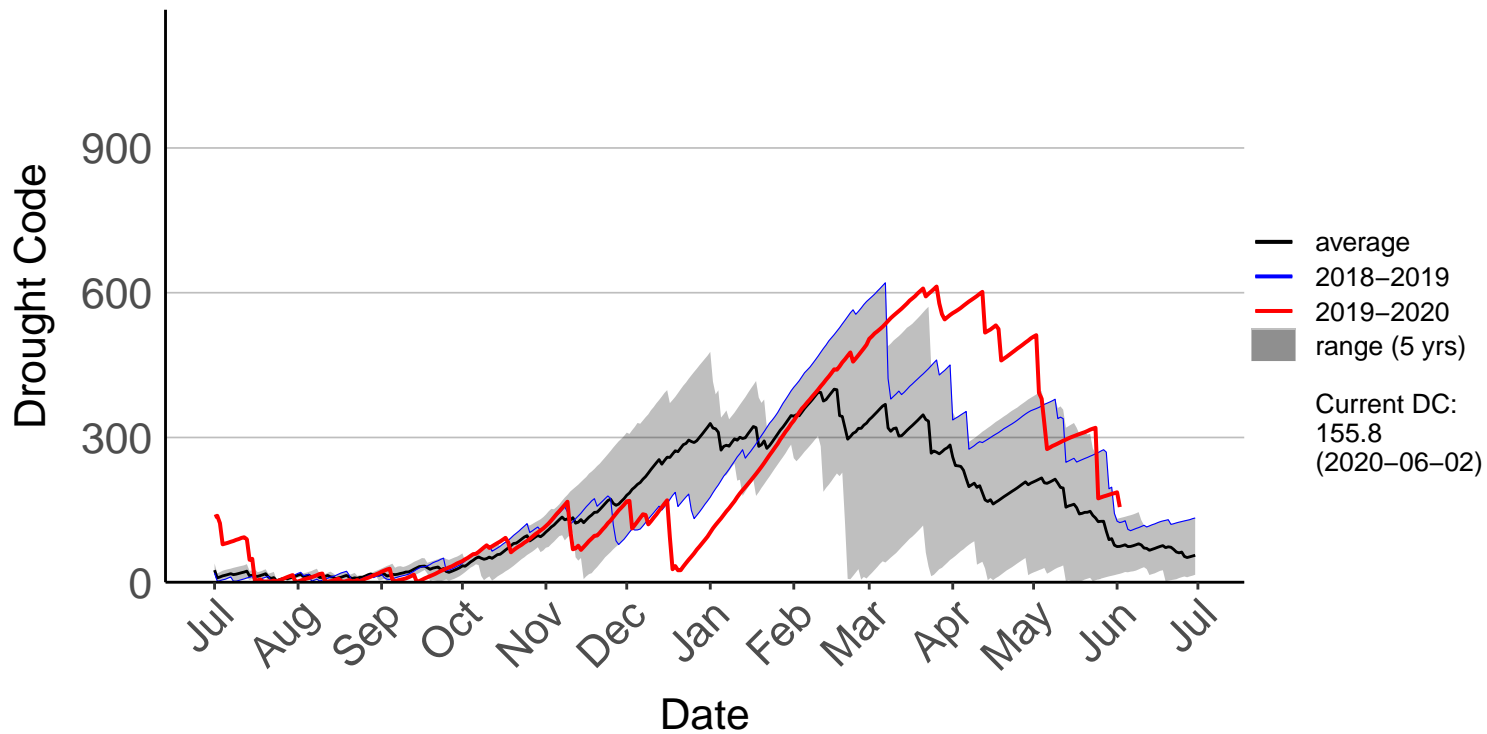

Kenepuru Head Raws (Jul 1996 to Jun 2020)

Koromiko Raws (Jul 2017 to Jun 2020)

Landsdowne Raws (Dec 2013 to Jun 2020)

Lower Wairau Raws (Sep 2015 to Jun 2020)

Mid Awatere Valley Raws (May 2017 to Jun 2020)

Molesworth Raws (May 1997 to Jun 2020)

Onamalutu Raws (Sep 2009 to Jun 2020)

Opua Bay Raws (Jul 1996 to Jan 2017) – DISCONTINUED

Pudding Hill Raws (Dec 2017 to Jun 2020)

Rai Valley Raws (Sep 1996 to Jun 2020)