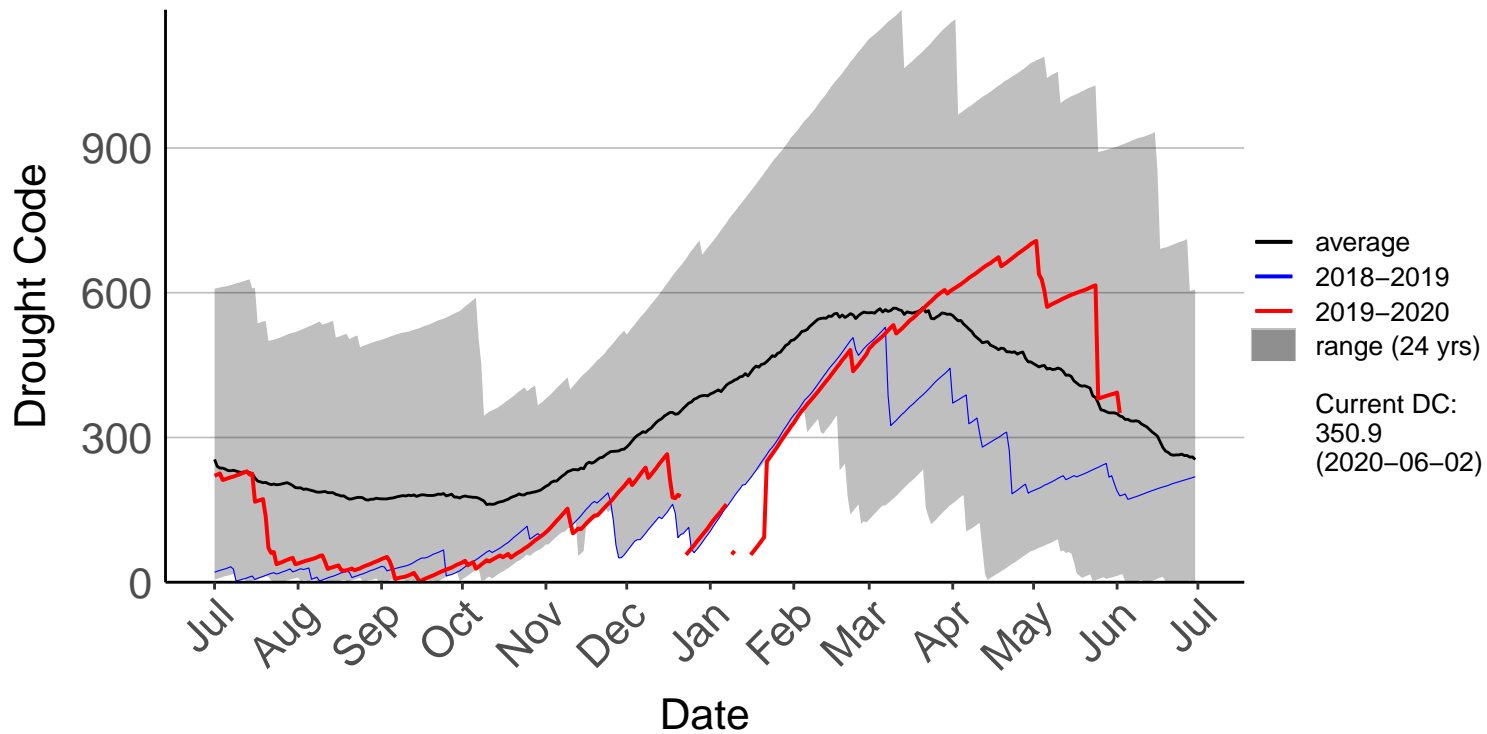

Awatere Valley, Dashwood Raws (Jul 1996 to Jun 2020)

Blenheim Aero Aws (Jul 1996 to Jun 2020)

Cape Campbell SYNOP (Jul 1996 to Jun 2020)

Glenveigh Kaikoura Raws (Aug 2014 to Jun 2020)

Kaikoura SYNOP (Jul 1996 to Jun 2020)

Kenepuru Head Raws (Jul 1996 to Jun 2020)

Koromiko Raws (Jul 2017 to Jun 2020)

Landsdowne Raws (Dec 2013 to Jun 2020)

Lower Wairau Raws (Sep 2015 to Jun 2020)

Mid Awatere Valley Raws (May 2017 to Jun 2020)

Molesworth Raws (May 1997 to Jun 2020)

Onamalutu Raws (Sep 2009 to Jun 2020)

Opua Bay Raws (Jul 1996 to Jan 2017) – DISCONTINUED

Pudding Hill Raws (Dec 2017 to Jun 2020)

Rai Valley Raws (Sep 1996 to Jun 2020)