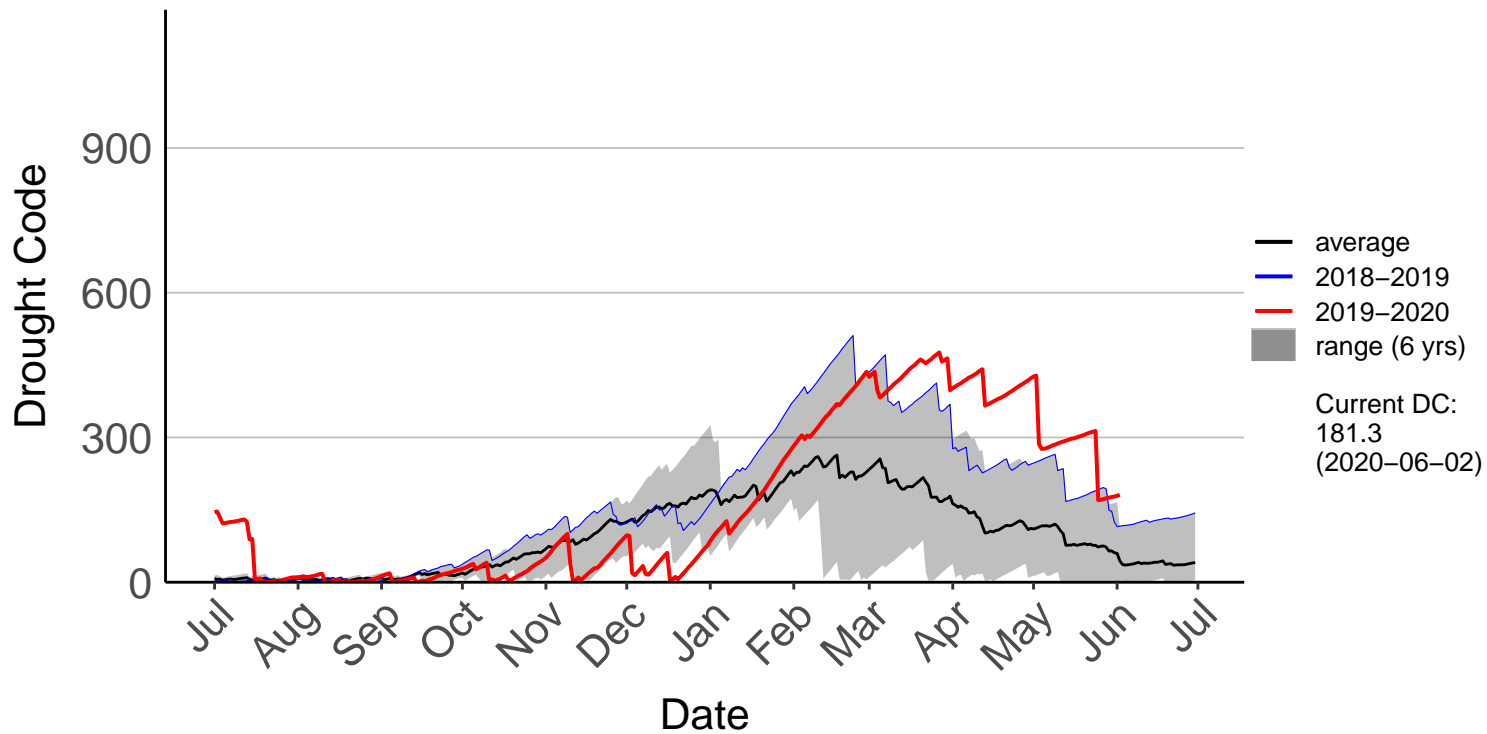

Kenepuru Head Raws (Jul 1996 to Jun 2020)

Koromiko Raws (Jul 2017 to Jun 2020)

Landsdowne Raws (Dec 2013 to Jun 2020)

Lower Wairau Raws (Sep 2015 to Jun 2020)

Mid Awatere Valley Raws (May 2017 to Jun 2020)

Molesworth Raws (May 1997 to Jun 2020)

Onamalutu Raws (Sep 2009 to Jun 2020)

Opua Bay Raws (Jul 1996 to Jan 2017) – DISCONTINUED

Pudding Hill Raws (Dec 2017 to Jun 2020)

Rai Valley Raws (Sep 1996 to Jun 2020)

Tor Darroch Raws (Dec 2014 to Jun 2020)

Upper Clarence Raws (Nov 2016 to Jun 2020)

Ward Raws (Jun 2014 to Jun 2020)