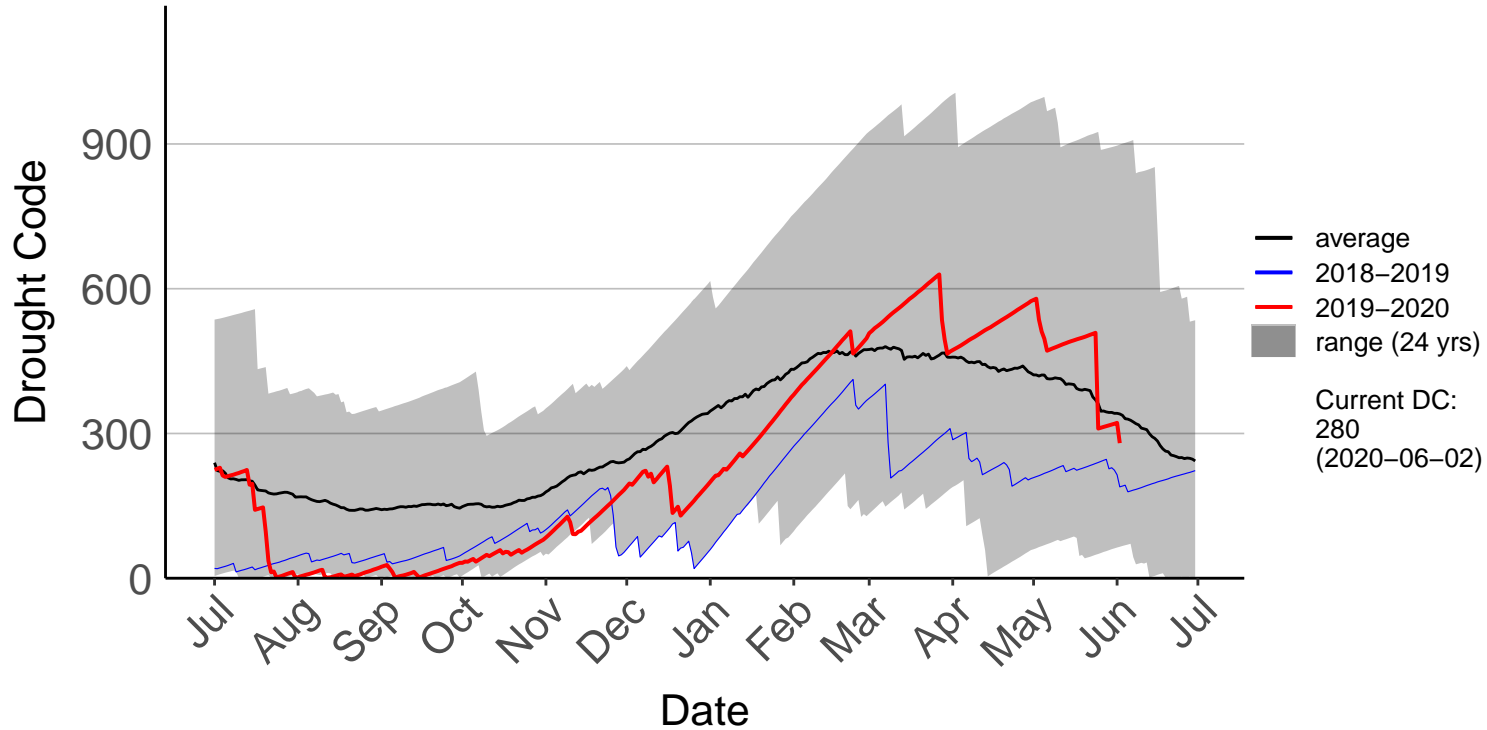

Awatere Valley, Dashwood Raws (Jul 1996 to Jun 2020)

Blenheim Aero Aws (Jul 1996 to Jun 2020)

Cape Campbell SYNOP (Jul 1996 to Jun 2020)

Glenveigh Kaikoura Raws (Aug 2014 to Jun 2020)

Kaikoura SYNOP (Jul 1996 to Jun 2020)

Kenepuru Head Raws (Jul 1996 to Jun 2020)

Koromiko Raws (Jul 2017 to Jun 2020)

Landsdowne Raws (Dec 2013 to Jun 2020)

Lower Wairau Raws (Sep 2015 to Jun 2020)

Mid Awatere Valley Raws (May 2017 to Jun 2020)

Molesworth Raws (May 1997 to Jun 2020)

Onamalutu Raws (Sep 2009 to Jun 2020)

Opua Bay Raws (Jul 1996 to Jan 2017) – DISCONTINUED

Pudding Hill Raws (Dec 2017 to Jun 2020)

Rai Valley Raws (Sep 1996 to Jun 2020)