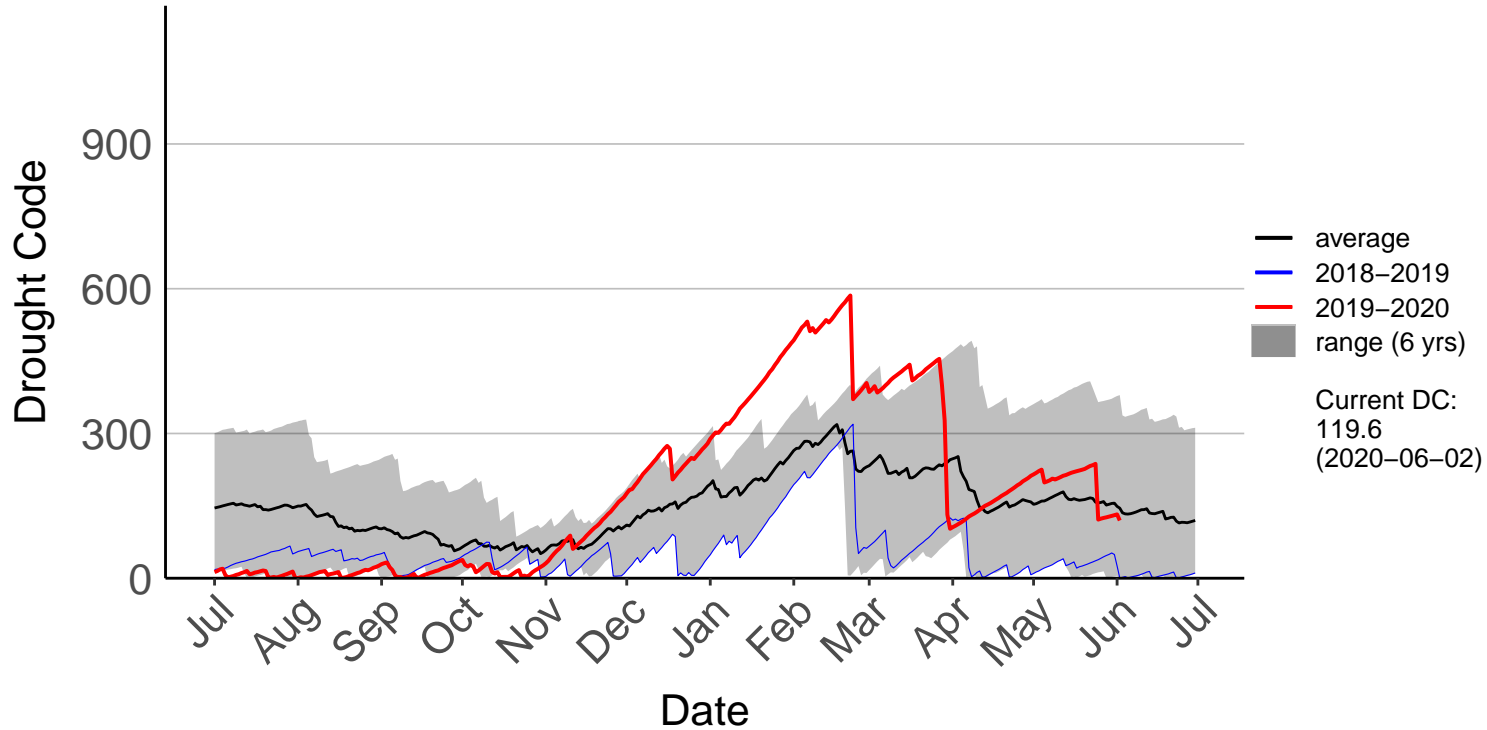

Awatere Valley, Dashwood Raws (Jul 1996 to Jun 2020)

Blenheim Aero Aws (Jul 1996 to Jun 2020)

Cape Campbell SYNOP (Jul 1996 to Jun 2020)

Glenveigh Kaikoura Raws (Aug 2014 to Jun 2020)

Kaikoura SYNOP (Jul 1996 to Jun 2020)

Kenepuru Head Raws (Jul 1996 to Jun 2020)

Koromiko Raws (Jul 2017 to Jun 2020)

Landsdowne Raws (Dec 2013 to Jun 2020)

Lower Wairau Raws (Sep 2015 to Jun 2020)

Mid Awatere Valley Raws (May 2017 to Jun 2020)

Molesworth Raws (May 1997 to Jun 2020)

Onamalutu Raws (Sep 2009 to Jun 2020)

Opua Bay Raws (Jul 1996 to Jan 2017) – DISCONTINUED

Pudding Hill Raws (Dec 2017 to Jun 2020)

Rai Valley Raws (Sep 1996 to Jun 2020)