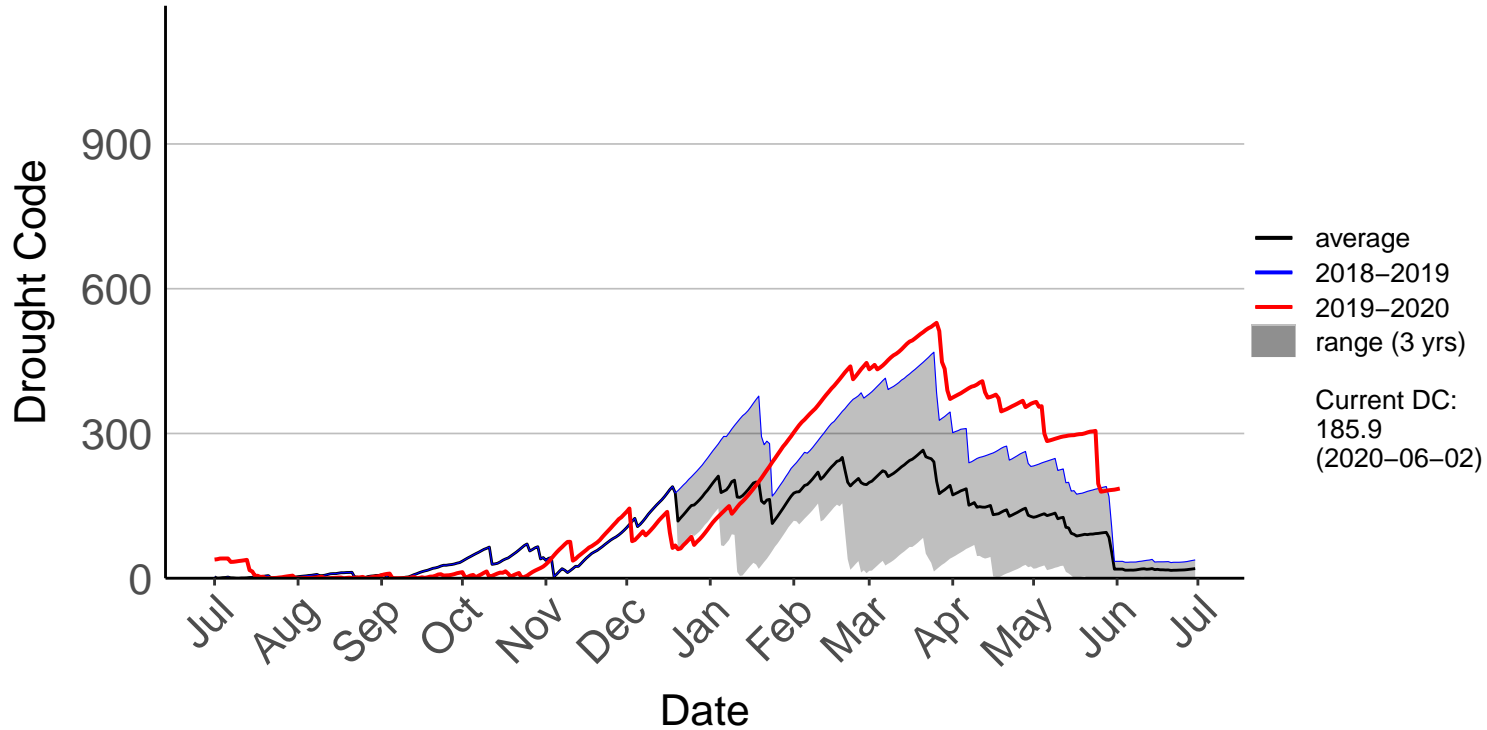

Kenepuru Head Raws (Jul 1996 to Jun 2020)

Koromiko Raws (Jul 2017 to Jun 2020)

Landsdowne Raws (Dec 2013 to Jun 2020)

Lower Wairau Raws (Sep 2015 to Jun 2020)

Mid Awatere Valley Raws (May 2017 to Jun 2020)

Molesworth Raws (May 1997 to Jun 2020)

Onamalutu Raws (Sep 2009 to Jun 2020)

Opua Bay Raws (Jul 1996 to Jan 2017) – DISCONTINUED

Pudding Hill Raws (Dec 2017 to Jun 2020)

Rai Valley Raws (Sep 1996 to Jun 2020)

Tor Darroch Raws (Dec 2014 to Jun 2020)

Upper Clarence Raws (Nov 2016 to Jun 2020)

Ward Raws (Jun 2014 to Jun 2020)